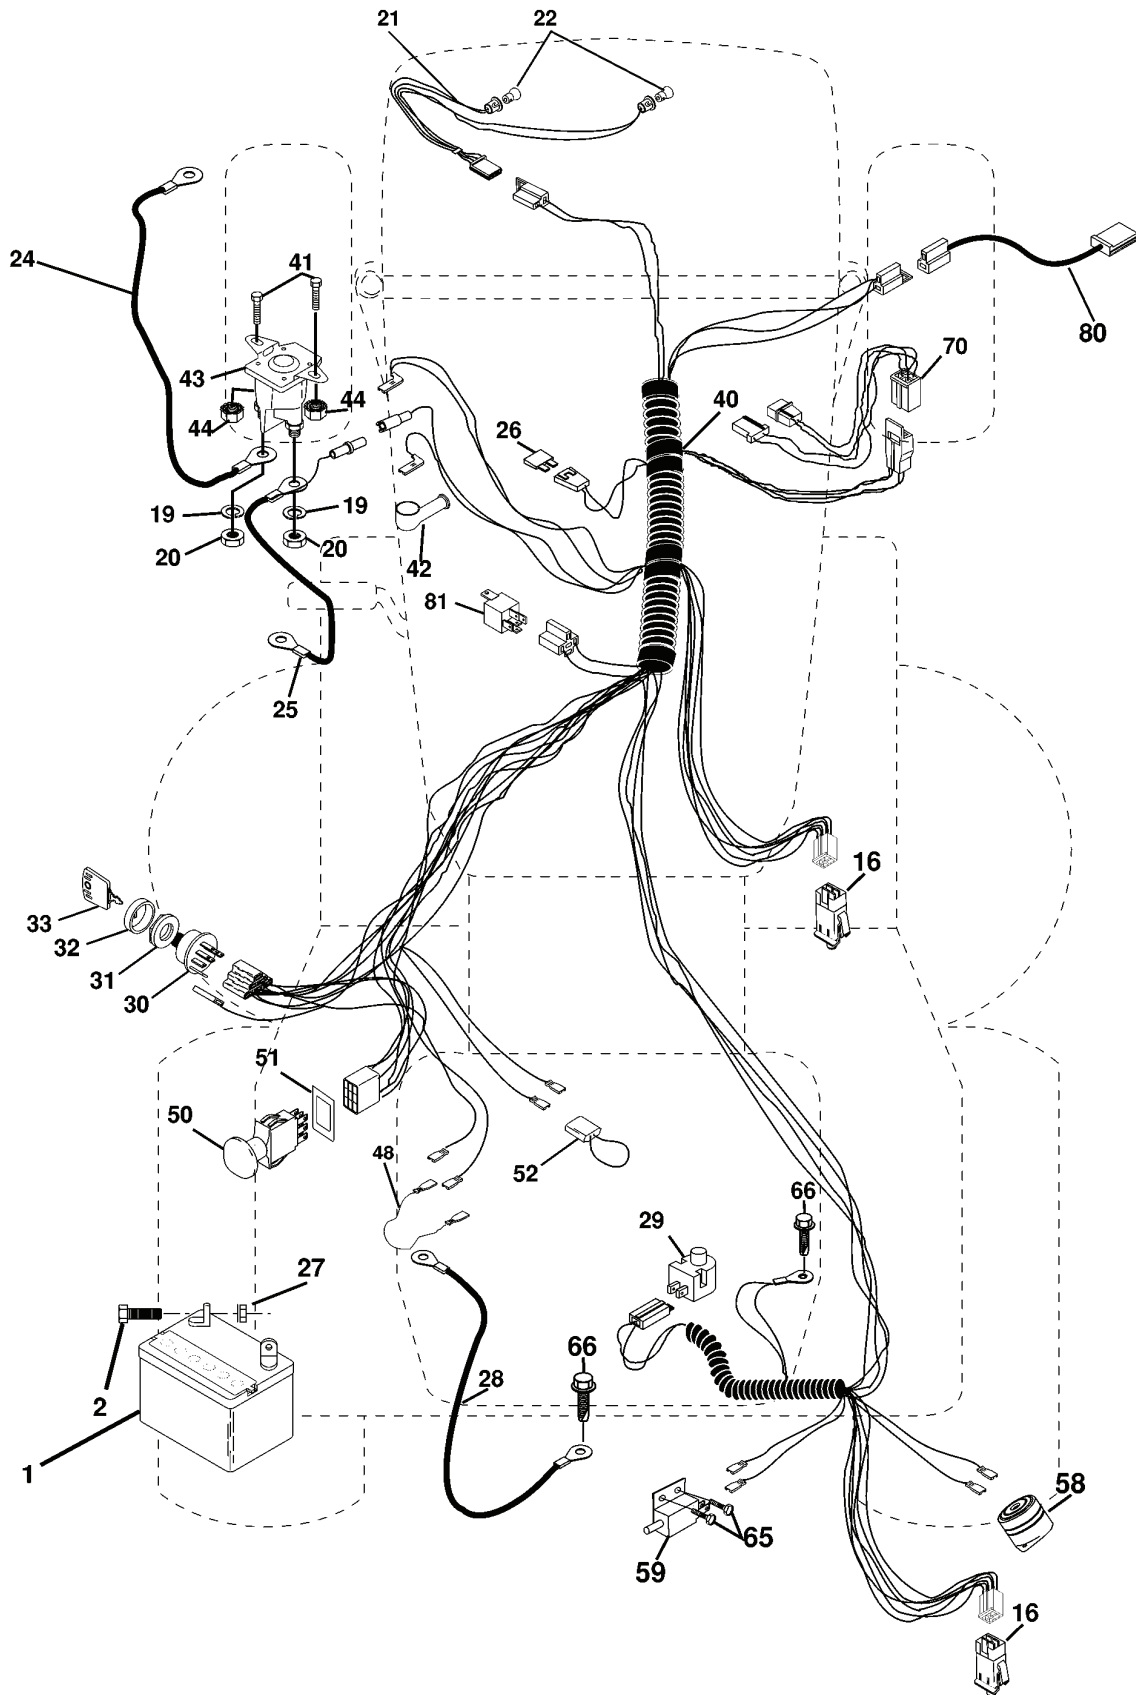

REPAIR PARTS

TRACTOR- -MODEL NO. CT130 (HECT130A) PRODUCT NO. 954 17 00-12

ELECTRICAL

REF.	PART NO.	DESCRIPTION	REMARK	QTY.	KIT
1	532144925	BATTERY		1	
2	874760412	BOLT		1	
16	532153664	SWITCH		1	
19	810090400	WASHER		1	
20	873350400	NUT		1	
21	532166181	CABLE ASSY		1	
22	532004152	BULB		1	
24	532124780	CABLE		1	
25	532165987	CABLE		1	
26	532166180	FUSE		1	
27	873510400	NUT		1	
28	532127725	CABLE		1	
29	532160784	SWITCH		1	
30	532140301	SWITCH		1	
31	532124211	NUT		1	
32	532141226	COVER		1	
33	532122147	KEY		1	
40	532166158	CABLE ASSY		1	
41	871110408	BOLT		1	
42	532131563	COVER		1	
43	532145673	SOLENOID		1	
44	873640400	NUT		1	
48	532140844	ADAPTER		1	
50	532154959	SWITCH		1	
51	532140405	FRAME		1	
52	532141940	WIRE		1	
58	532165943	BUZZER		1	
59	532166299	SWITCH		1	
65	817211008	SCREW		1	
66	817490608	SCREW		1	
70	532166668	CABLE ASSY		1	
80	532146685	CABLE ASSY		1	
81	532109748	RELAY		1