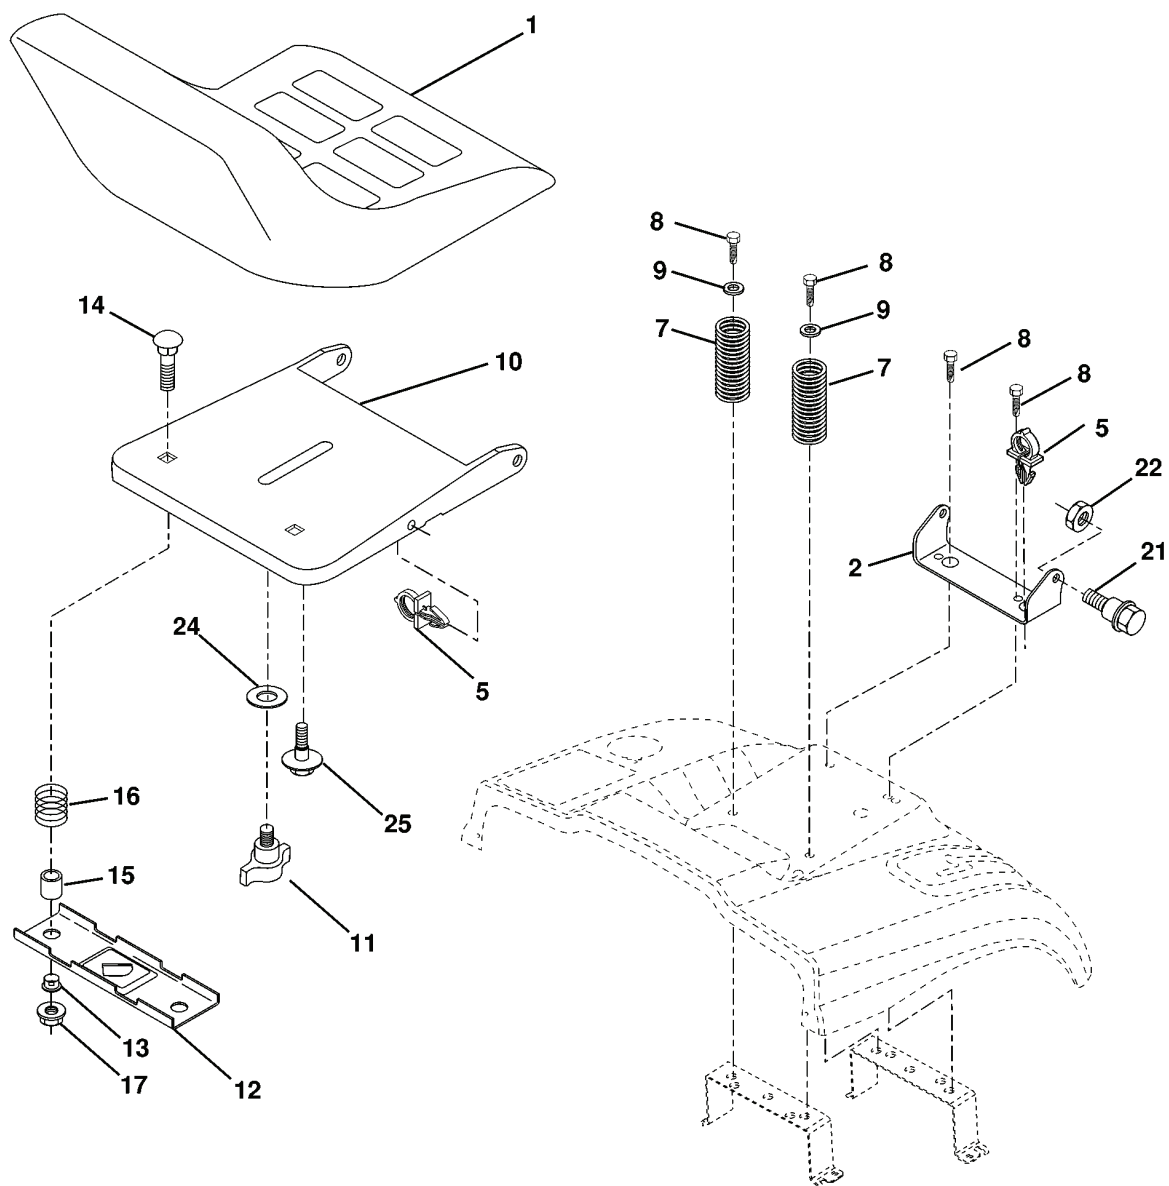

REPAIR PARTS

TRACTOR- -MODEL NO. CT130 (HECT130A) PRODUCT NO. 954 17 00-12

SEAT ASSEMBLY

REF.	PART NO.	DESCRIPTION	REMARK	QTY.	KIT
1	532140839	SEAT		1	
2	532140551	BRACKET		1	
5	532145006	CLIP		1	
7	532124181	SPRING		1	
8	817490616	SCREW		1	
9	819131614	WASHER		1	
10	532155925	BRACKET		1	
11	532166369	WING NUT		1	
12	532121246	BRACKET		1	
13	532121248	BUSHING		1	
14	872050412	BOLT		1	
15	532134300	SPACER		1	
16	532121250	SPRING		1	
17	532123976	LOCKNUT		1	
21	532153236	SCREW		1	
22	873800500	LOCK NUT		1	
24	819171912	WASHER		1	
25	532127018	BOLT		1