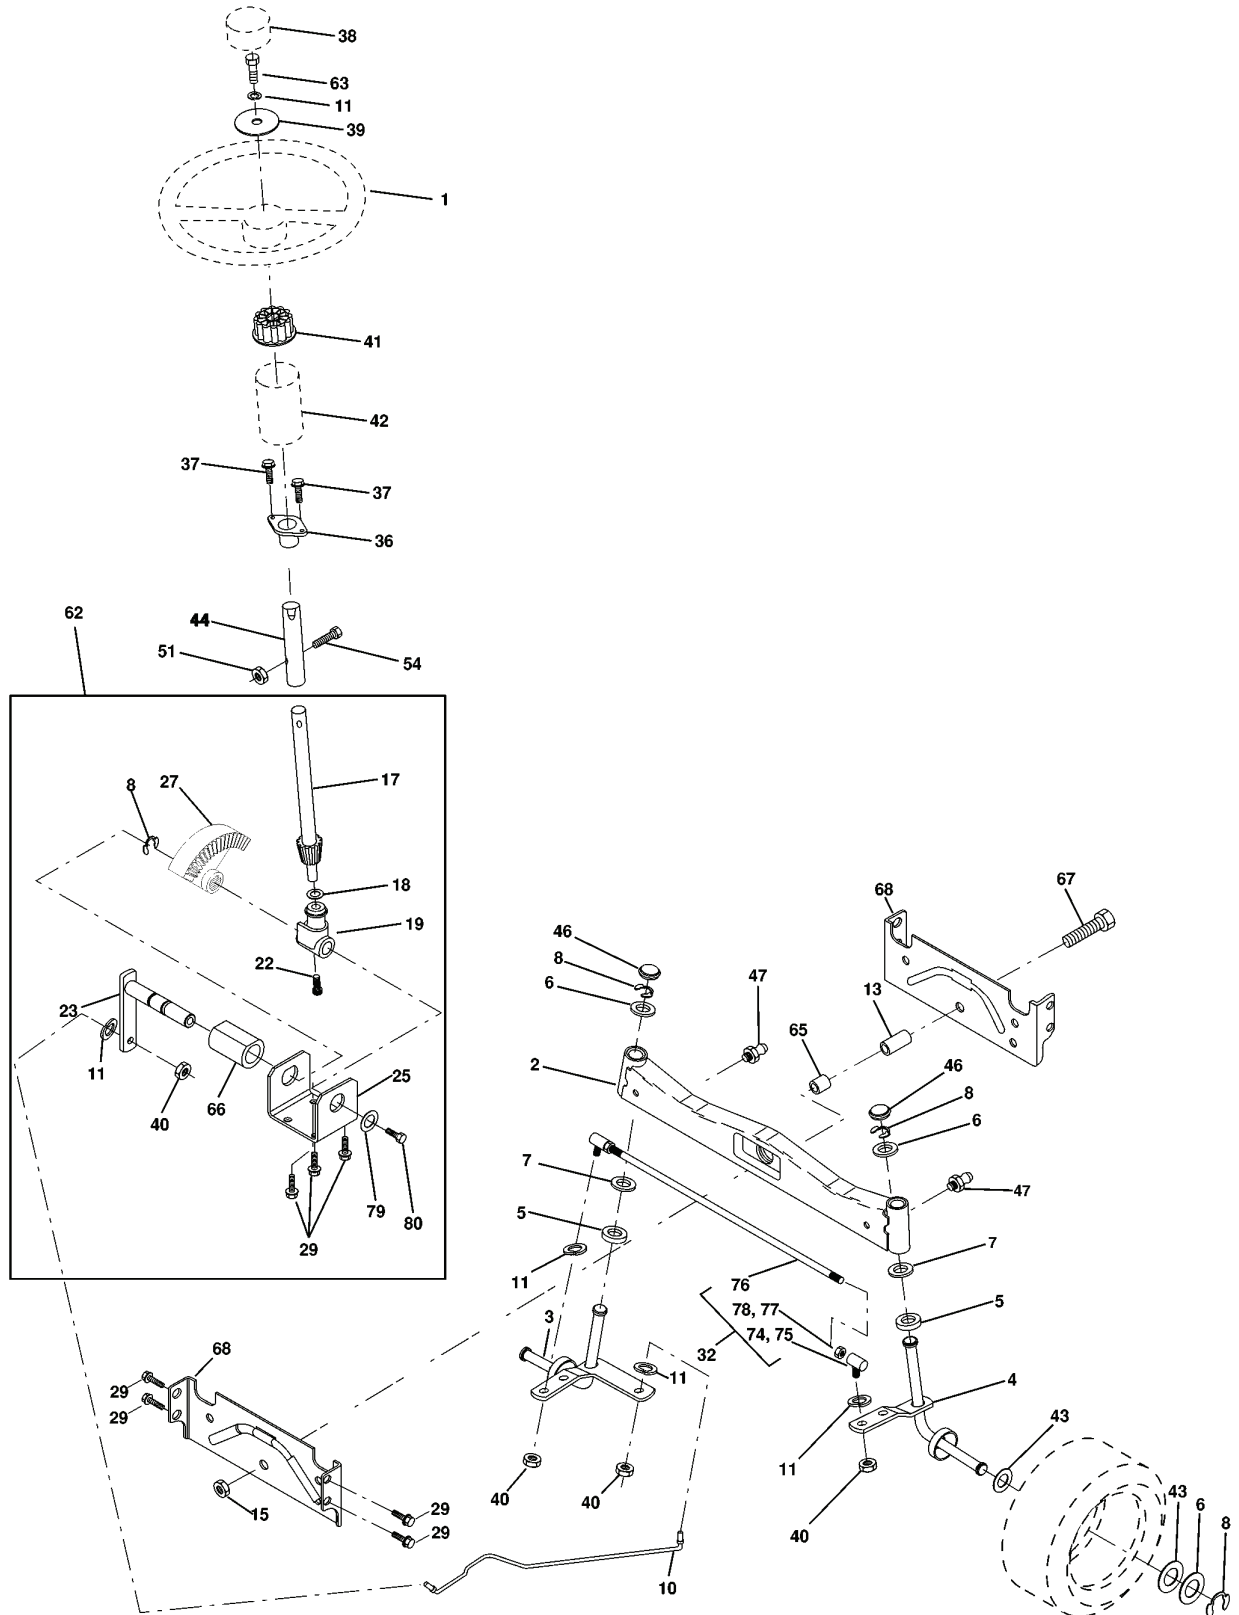

REPAIR PARTS

TRACTOR- -MODEL NO. CT130 (HECT130A) PRODUCT NO. 954 17 00-12

STEERING ASSEMBLY

REF.	PART NO.	DESCRIPTION	REMARK	QTY.	KIT
1	532124415	STEERING WHEEL		1	
2	532137094	SHAFT		1	
3	532157479	SPINDLE		1	
4	532157478	SPINDLE		1	
5	532124931	WASHER		1	
6	532121748	WASHER		1	
7	819272016	WASHER		1	
8	812000029	RETAINER RING		1	
10	532154432	LINK		1	
11	810040600	WASHER		1	
13	532167118	SPACER		1	
15	873901000	NUT		1	
17	532156546	SHAFT		1	
18	532057079	WASHER		1	
19	532160395	SUPPORT		1	
22	532165857	SCREW		1	
23	532165851	LINK		1	
25	532154406	BRACKET		1	
27	532136874	ECCENTRIC DISC		1	
29	817490612	SCREW		1	
32	532137347	ROD		1	
36	532155099	BUSHING		1	
37	532152927	SCREW		1	
38	532124416	INSERT		1	
39	819133808	WASHER		1	
40	532124701	NUT		1	
41	532100711	ADAPTER		1	
42	532155092	SLEEVE		1	
43	532121749	WASHER		1	
44	532153720	STEERING PINION		1	
46	532121232	HUB CAP		1	
47	532124836	NIPPLE		1	
51	873800500	LOCK NUT		1	
54	874780520	BOLT		1	
62	532167902	GUIDE.CPL		1	
63	874780616	BOLT		1	
65	532154780	BUSHING		1	
66	532154404	BUSHING		1	
67	874781044	SCREW		1	
68	532154429	SHAFT		1	
74	532109850	JOINT		1	
75	532109851	JOINT		1	
76	532137156	ROD		1	
77	873700600	NUT		1	
78	873360600	NUT		1	
79	819132012	WASHER		1	
80	874950612	BOLT		1