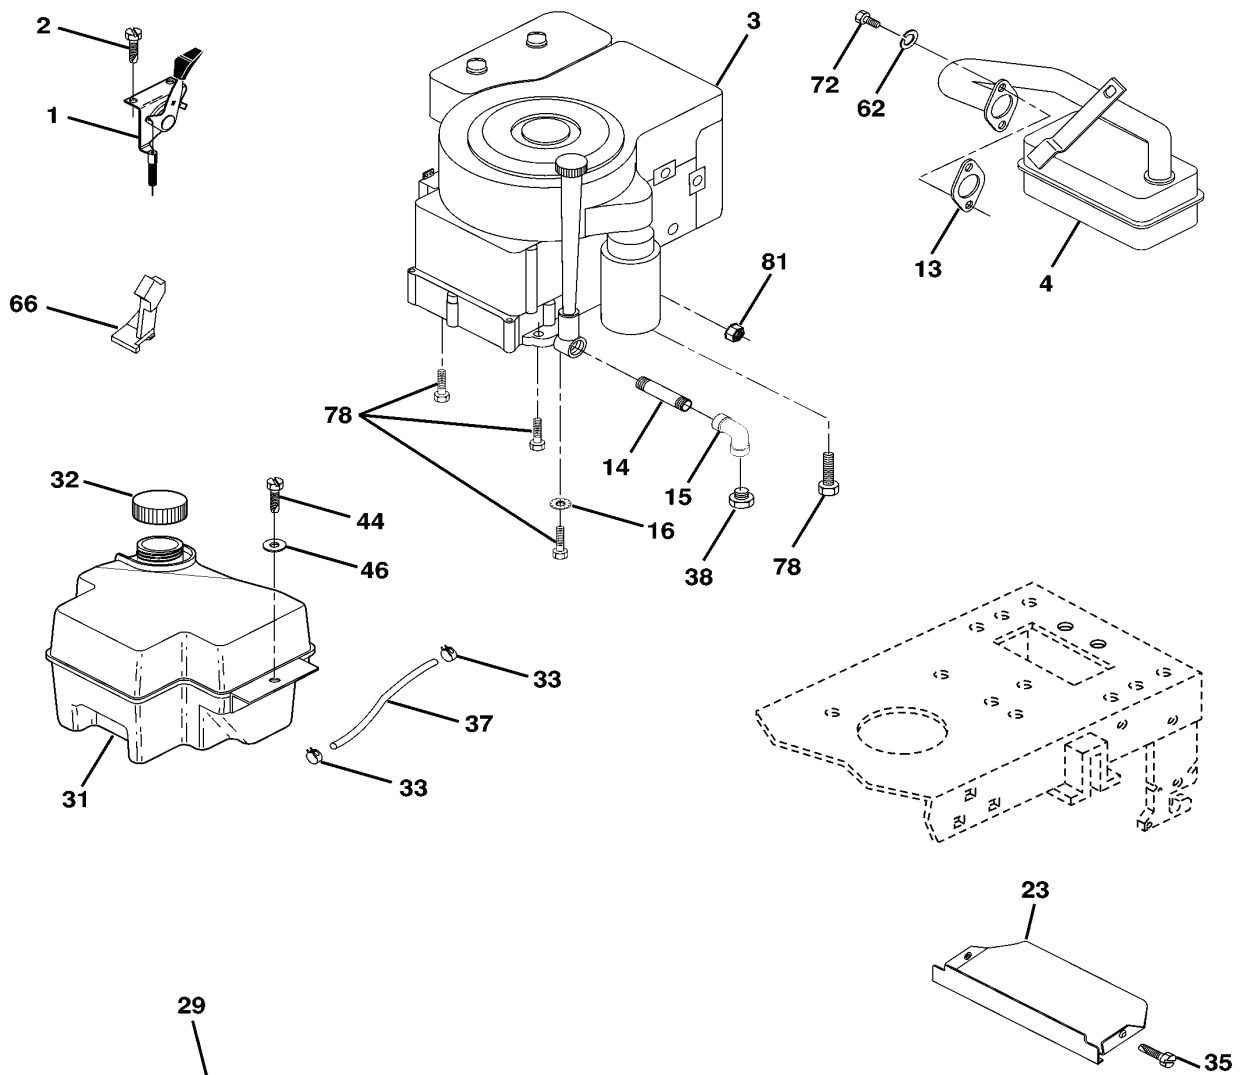

REPAIR PARTS

TRACTOR- -MODEL NO. CT130 (HECT130A) PRODUCT NO. 954 17 00-12
ENGINE

29
OPTIONAL EQUIPMENT
Spark Arrester

REF.	PART NO.	DESCRIPTION	REMARK	QTY.	KIT
1	532141359	CONTROL		1	
2	817720410	SCREW		1	
4	532137352	MUFFLER		1	
13	532165291	GASKET		1	
14	813280324	PIPE		1	
15	813200300	ELBOW		1	
16	811050600	WASHER		1	
23	532159880	PROTECTOR		1	
29	532137180	SPARK ARRESTER KIT		1	
31	532161911	TANK		1	
32	532140527	FUEL CAP		1	
33	532123487	HOSE CLAMP		1	
35	817490512	SCREW		1	
37	532137040	HOSE		1	
44	817490412	SCREW		1	
46	819091416	WASHER		1	
62	810040500	WASHER		1	
66	532127951	MOVEMENT LIMITER		1	
72	871070512	BOLT		1	
78	817490620	SCREW		1	
81	532128861	NUT		1