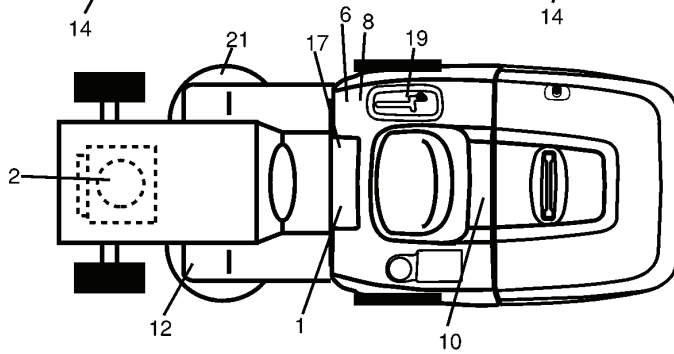

REPAIR PARTS

TRACTOR- -MODEL NO. CT130 (HECT130A) PRODUCT NO. 954 17 00-12

DECALS

REF.	PART NO.	DESCRIPTION	REMARK	QTY.	KIT
1	532145498	DECAL	*NOTE: NOT IN STOCK, BUT CAN BE DELIVERED DIRECTLY FROM FACTORY.	1	
2	532168410	DECAL	*NOTE: NOT IN STOCK, BUT CAN BE DELIVERED DIRECTLY FROM FACTORY.	1	
3	532167090	DECAL		1	
4	532167091	DECAL		1	
6	532126187	DECAL	*NOTE: NOT IN STOCK, BUT CAN BE DELIVERED DIRECTLY FROM FACTORY.	1	
7	532159713	DECAL	*NOTE: NOT IN STOCK, BUT CAN BE DELIVERED DIRECTLY FROM FACTORY.	1	
8	532145437	DECAL	*NOTE: NOT IN STOCK, BUT CAN BE DELIVERED DIRECTLY FROM FACTORY.	1	
9	532150617	DECAL	*NOTE: NOT IN STOCK, BUT CAN BE DELIVERED DIRECTLY FROM FACTORY.	1	
10	532145005	DECAL	*NOTE: NOT IN STOCK, BUT CAN BE DELIVERED DIRECTLY FROM FACTORY.	1	
11	532145494	DECAL	*NOTE: NOT IN STOCK, BUT CAN BE DELIVERED DIRECTLY FROM FACTORY.	1	
12	532159737	DECAL	*NOTE: NOT IN STOCK, BUT CAN BE DELIVERED DIRECTLY FROM FACTORY.	1	
13	532166959	DECAL	*NOTE: NOT IN STOCK, BUT CAN BE DELIVERED DIRECTLY FROM FACTORY.	1	
14	532159736	DECAL	*NOTE: NOT IN STOCK, BUT CAN BE DELIVERED DIRECTLY FROM FACTORY.	1	
15	532166961	DECAL	*NOTE: NOT IN STOCK, BUT CAN BE DELIVERED DIRECTLY FROM FACTORY.	1	
16	532162598	DECAL	*NOTE: NOT IN STOCK, BUT CAN BE DELIVERED DIRECTLY FROM FACTORY.	1	
17	532140837	DECAL	*NOTE: NOT IN STOCK, BUT CAN BE DELIVERED DIRECTLY FROM FACTORY.	1	
19	532166963	DECAL	*NOTE: NOT IN STOCK, BUT CAN BE DELIVERED DIRECTLY FROM FACTORY.	1	
21	532166286	DECAL	*NOTE: NOT IN STOCK, BUT CAN BE DELIVERED DIRECTLY FROM FACTORY.	1	
--	532138311	DECAL	*NOTE: NOT IN STOCK, BUT CAN BE DELIVERED DIRECTLY FROM FACTORY.	1	
--	532157199	MAT	*NOTE: NOT IN STOCK, BUT CAN BE DELIVERED DIRECTLY FROM FACTORY.	1	
--	532166978	OPERATORS MANUAL		1	
--	532166979	OPERATORS MANUAL		1	
--	532168211		*NOTE: NOT IN STOCK, BUT CAN BE DELIVERED DIRECTLY FROM FACTORY.	1