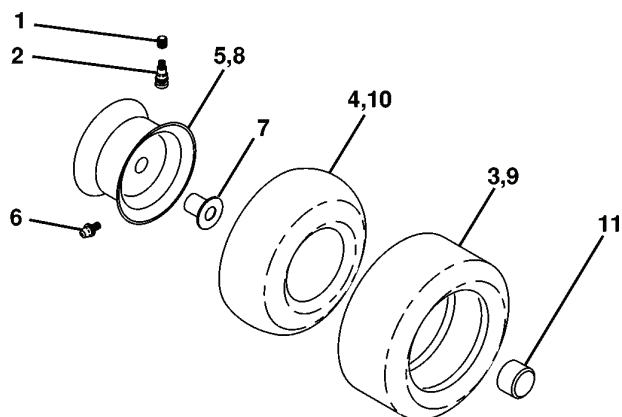

## STEERING ASSEMBLY

REF.	PART NO.	DESCRIPTION	REMARK	QTY.	KIT
1	532124415	STEERING WHEEL		1	
2	532137094	SHAFT		1	
3	532157479	SPINDLE		1	
4	532157478	SPINDLE		1	
5	532124931	WASHER		1	
6	532121748	WASHER		1	
7	819272016	WASHER		1	
8	812000029	RETAINER RING		1	
10	532154432	LINK		1	
11	810040600	WASHER		1	
13	532167118	SPACER		1	
15	873901000	NUT		1	
17	532156546	SHAFT		1	
18	532057079	WASHER		1	
19	532160395	SUPPORT		1	
22	532165857	SCREW		1	
23	532165851	LINK		1	
25	532154406	BRACKET		1	
27	532136874	ECCENTRIC DISC		1	
29	817490612	SCREW		1	
32	532137347	ROD		1	
36	532155099	BUSHING		1	
37	532152927	SCREW		1	
38	532124416	INSERT		1	
39	819133808	WASHER		1	
40	532124701	NUT		1	
41	532100711	ADAPTER		1	
42	532155092	SLEEVE		1	
43	532121749	WASHER		1	
44	532153720	STEERING PINION		1	
46	532121232	HUB CAP		1	
47	532124836	NIPPLE		1	
51	873800500	LOCK NUT		1	
54	874780520	BOLT		1	
62	532167902	GUIDE.CPL		1	
63	874780616	BOLT		1	
65	532154780	BUSHING		1	
66	532154404	BUSHING		1	
67	874781044	SCREW		1	
68	532154429	SHAFT		1	
74	532109850	JOINT		1	
75	532109851	JOINT		1	
76	532137156	ROD		1	
77	873700600	NUT		1	
78	873360600	NUT		1	
79	819132012	WASHER		1	
80	874950612	BOLT		1	

### WHEELS & TIRES

---

REF.	PART NO.	DESCRIPTION	REMARK	QTY.	KIT
1	532059192	CAP VALVE		1	
2	532065139	NIPPLE		1	
3	532106222	TIRE		1	
4	532059904	HOSE		1	
5	532138336	RIM		1	
6	532124957	FITTING		1	
7	532124959	BEARING		1	
8	532138337	RIM.SPROCKET		1	
9	532124635	TIRE		1	
10	532124926	HOSE		1	
11	532104757	HUB CAP		1	