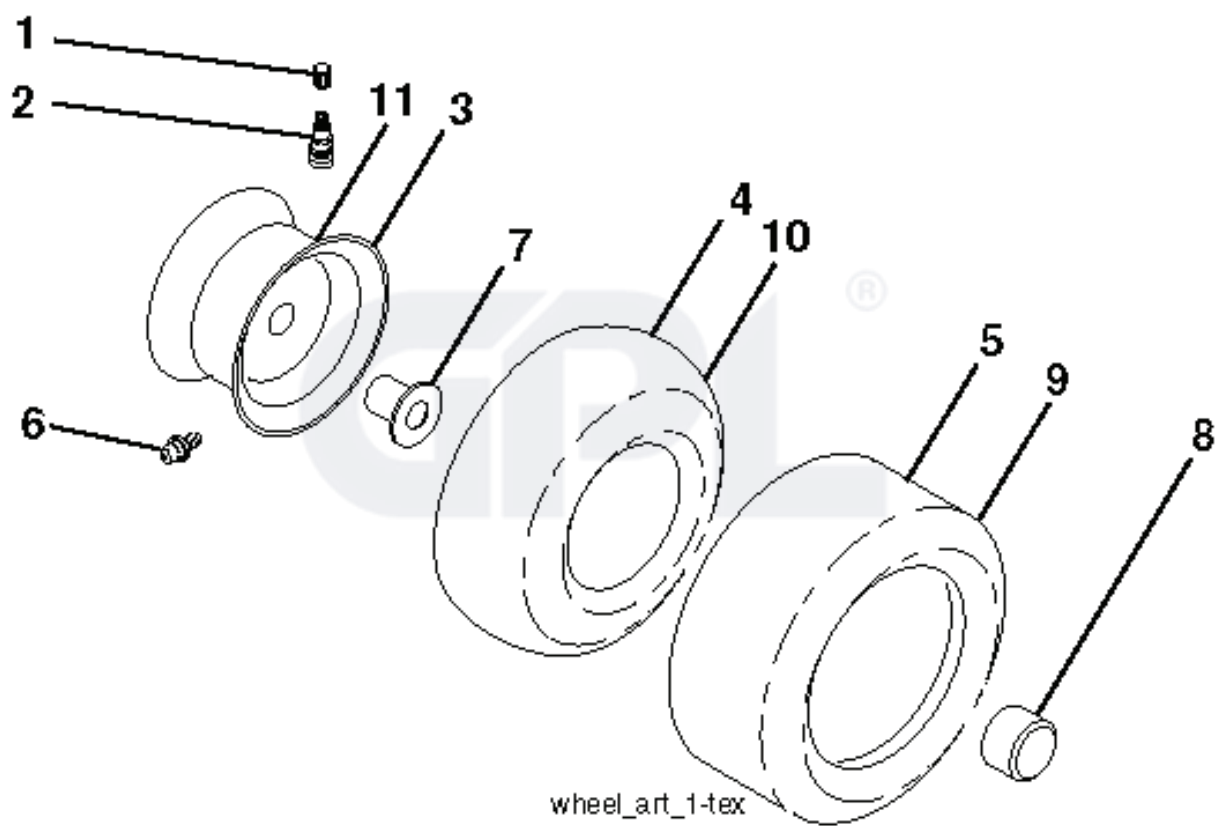

REF.	PART NO.	DESCRIPTION	REMARK	QTY.	KIT
1	532059192	CAP VALVE		1	
2	532065139	NIPPLE		1	
3	532138336	RIM	Front 6"	1	
4	532059904	HOSE	(Service Item Only)	1	
5	532106222	TIRE	Front 15" x 6.0"-6"	1	
6	532124957	FITTING	(Front Wheel Only)	1	
7	532124959	BEARING	(Front Wheel Only)	1	
8	532175039	HUB CAP		1	
9	532420531	TIRE	Rear 18" x 9.5"-8"	1	
10	532124926	HOSE	(Service Item Only)	1	
11	532138337	RIM SPROCKET	Rear 8"	1	
	532144334	SEALING FOAM		1	
	PART NO.		REMARK		KIT