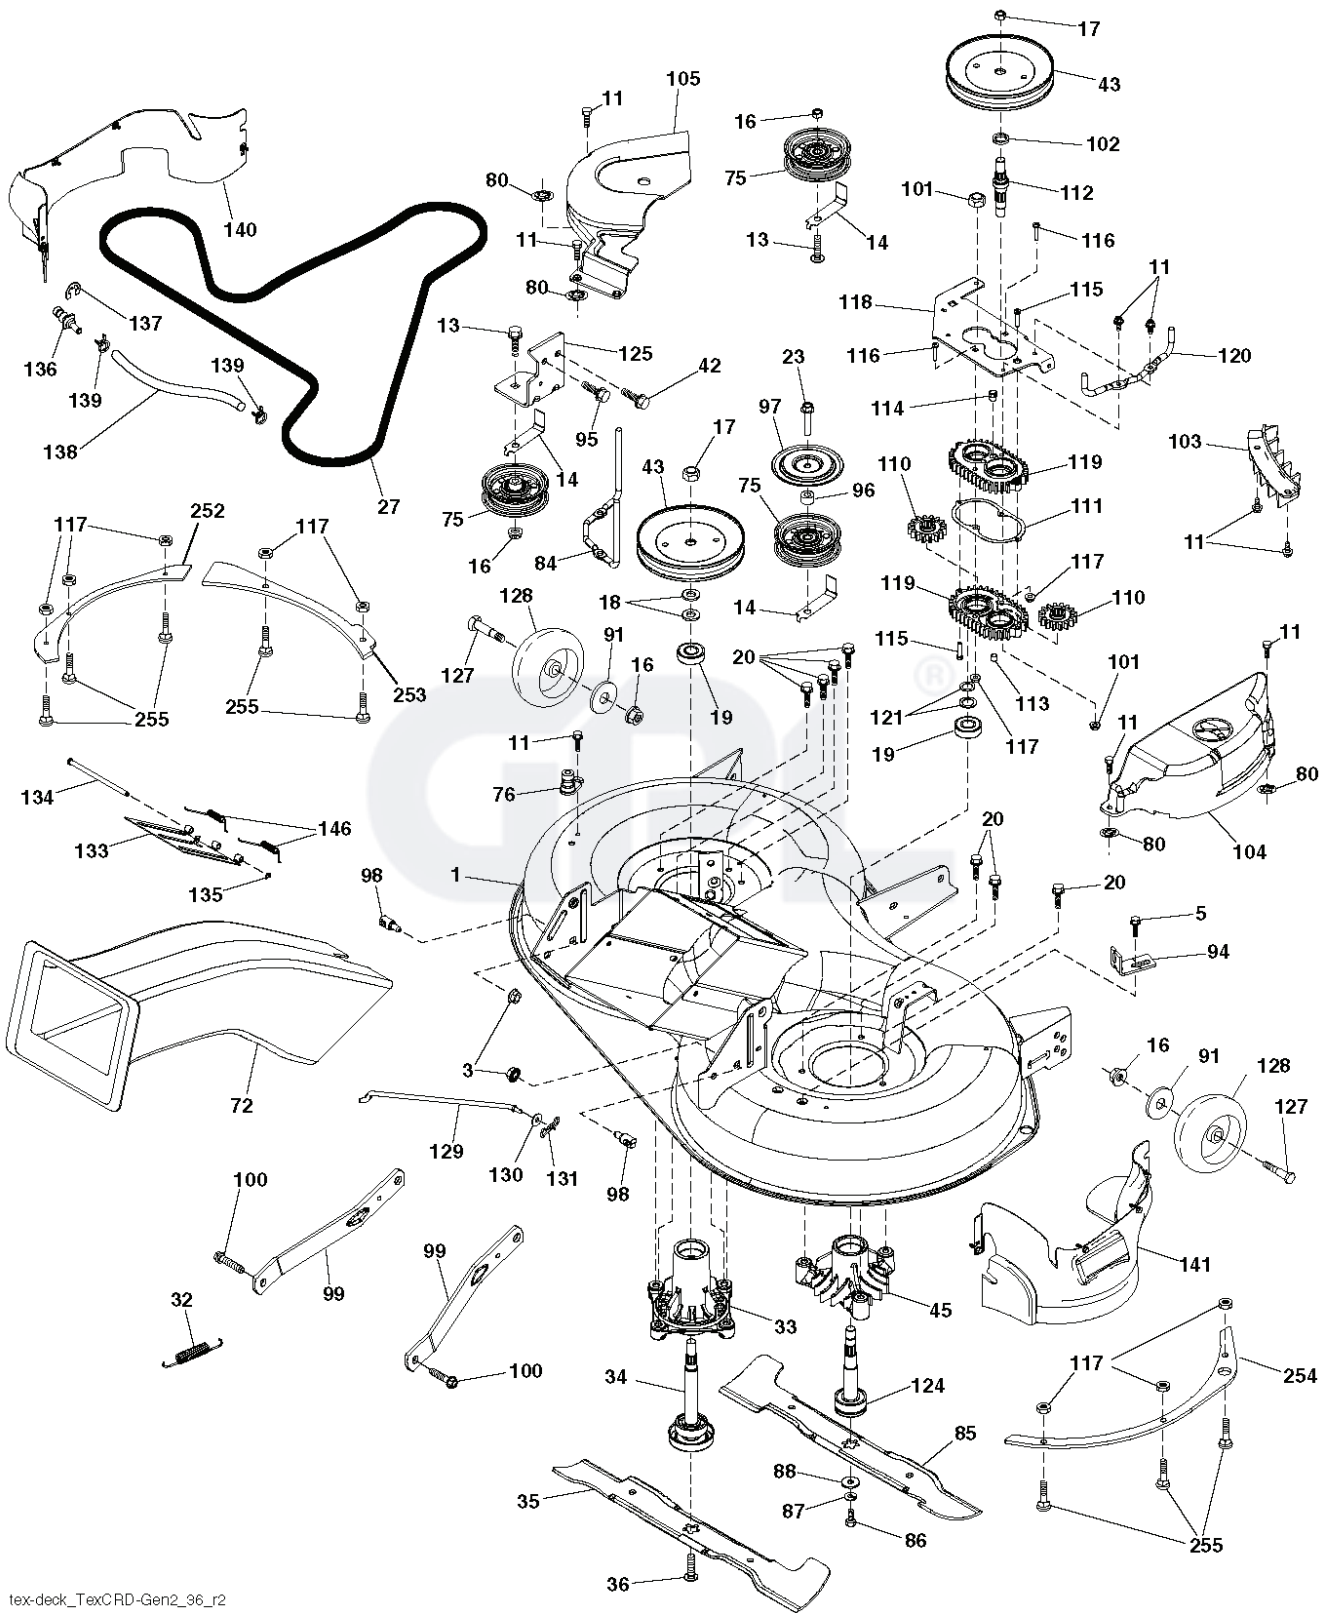

REF.	PART NO.	DESCRIPTION	REMARK	QTY.	KIT
1	580465302	CUTTING DECK		1	
3	873900500	NUT	RH	1	
5	817000510	BOLT		1	
11	532137729	SCREW		1	
13	872110612	BOLT		1	
14	532156085	BELT GUIDE		1	
16	873900600	NUT		1	
17	532400234	NUT		1	
18	532187690	WASHER		1	
19	532110485	BEARING		1	
20	532173984	SCREW		1	
23	817490628	SCREW		1	
27	532445834	BELT		1	
32	532446205	SPRING		1	
33	532187281	BEARING HOUSING		1	
34	532192872	SHAFT ASSY		1	
35	532427984	RIDE ON BLADE		1	
36	532193003	SCREW		1	
42	817000512	SCREW		1	
43	532199789	PULLEY		1	
45	532137152	BEARING HOUSING		1	
72	581454101	CHUTE		1	
75	532131494	PULLEY		1	
76	532439640	PORT		1	
80	532423062	NUT		1	
84	532400140	KEEPER		1	
85	532427985	BLADE		1	
86	532181713	BOLT		1	
87	810030600	WASHER		1	
88	532140296	WASHER		1	
91	819132012	WASHER		1	
94	532197250	BRACKET		1	
95	817000612	SCREW		1	
96	532400271	SPACER		1	
97	532182061	PROTECTOR		1	
98	532195161	STUD		1	
99	532195186	ARM		1	
100	532196539	BOLT		1	
101	873680900	NUT		1	
102	532402511	SPACER		1	
103	532436992	GUARD		1	
104	532438968	MANDREL		1	
105	532438744	MANDREL		1	
110	587934801	GEAR		1	
111	532436979	GASKET		1	
112	532443852	SHAFT		1	
113	532438533	PLUG		1	
114	532438534	VALVE		1	
115	818031016	SCREW		1	
116	872110414	BOLT		1	
117	873900400	NUT		1	
118	532436989	ARM		1	
119	532438166	GEARCASE		1	
120	532436991	BRACKET		1	
121	532436985	WASHER		1	
124	532436986	SHAFT		1	
125	532436994	BRACKET		1	
127	532193406	BOLT		1	
128	532174873	WHEEL		1	
129	532443237	ROD		1	
130	819131312	WASHER		1	
131	532194208	PIN		1	
133	532435538	DOOR		1	
134	532435861	PEN		1	
135	532437988	RING		1	
136	532439639	PLUG		1	
137	812000029	RETAINER RING		1	
138	532440743	HOSE		1	
139	532440742	CLAMP		1	
140	532448632	GUARD		1	
141	532448529	GUARD		1	
146	532445896	SPRING		1	
252	581554402	ROD		1	
253	581554502	ROD		1	
254	581554702	ROD		1	
255	539109800	BOLT		1