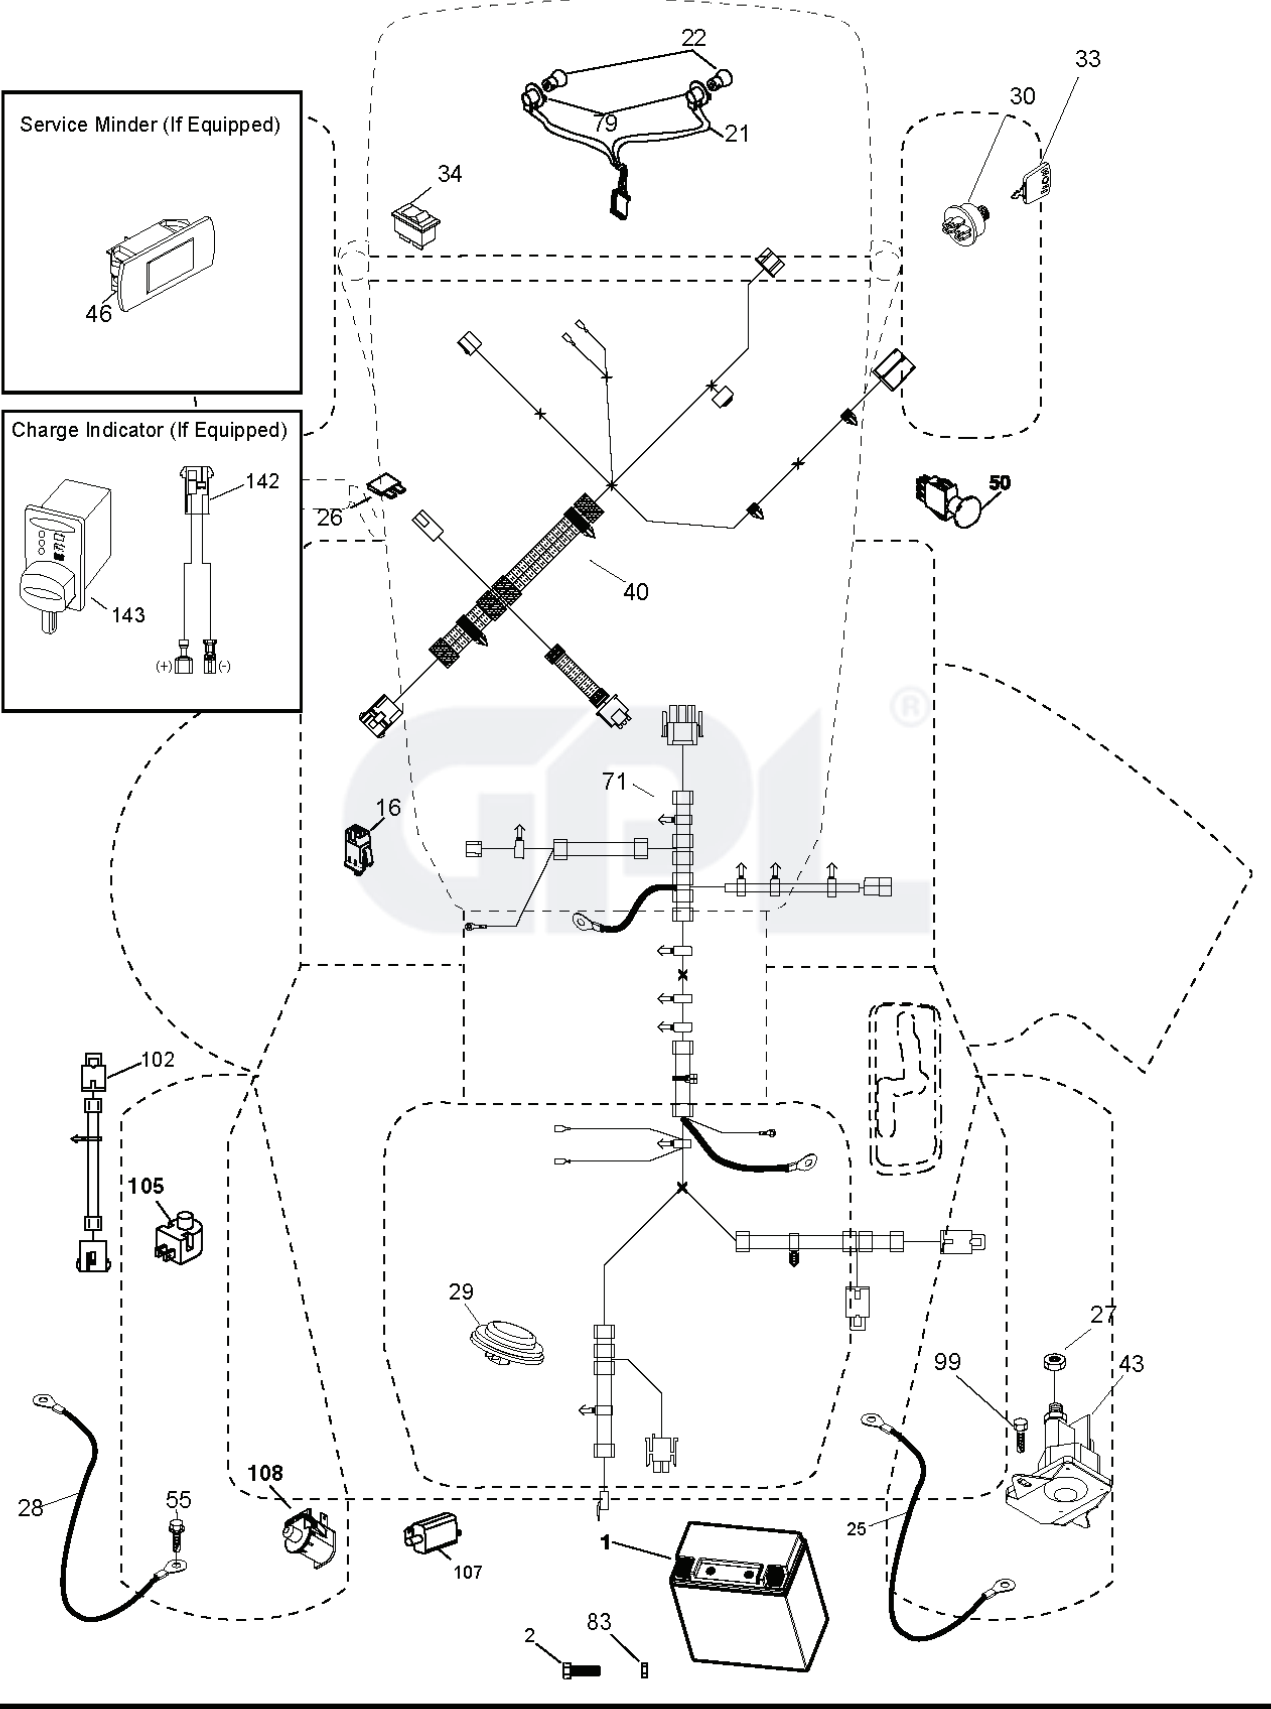

REF.	PART NO.	DESCRIPTION	REMARK	QTY.	KIT
1	581578301	DECAL		1	
2	581579701	DECAL		1	
4	581563801	DECAL		1	
5	532440247	DECAL		1	
7	581627301	DECAL		1	
8	532446159	DECAL		1	
9	581579801	DECAL		1	
11	581579101	DECAL		1	
14	581579601	DECAL		1	
21	532441189	DECAL		1	
23	532444619	DECAL		1	
--	532441409	PAD		1	
--	532441410	PAD		1	

GPL®

IGNITION SWITCH

POSITION	CIRCUIT	"MAKE"
OFF	M+G+A1	
RUN/OVERRIDE	B+A1	
RUN	B+A1	L+A2
START	B+S+A1	

CHASSIS HARNESS CONNECTOR (C1) (MATING SIDE)

DASH HARNESS CONNECTOR (C1) (MATING SIDE)

WIRING INSULATED CLIPS
 NOTE: IF WIRING INSULATED CLIPS WERE REMOVED FOR SERVICING OF UNIT, THEY SHOULD BE RE-INSTALLED TO PROPERLY SECURE YOUR WIRING.

● NON-REMOVABLE CONNECTIONS

○ REMOVABLE CONNECTIONS

TC06S

Service Minder (If Equipped)

46

Charge Indicator (If Equipped)

143

142

REF.	PART NO.	DESCRIPTION	REMARK	QTY.	KIT
1	532437157	BATTERY		1	
2	532440923	SCREW		1	
16	532176138	MICRO SWITCH		1	
21	532400252	HARNESS		1	
22	532004152	BULB		1	
25	532441382	CABLE		1	
26	532175158	FUSE		1	
27	873510400	NUT		1	
28	532441383	CABLE		1	
29	532401545	SWITCH		1	
30	532193350	IGNITION MODULE		1	
33	532411935	KEY		1	
34	532110712	SWITCH		1	
40	581686401	HARNESS		1	
43	532192507	SOLENOID		1	
46	532401763	DISPLAY		1	
50	532174651	SWITCH		1	
55	817060512	SCREW		1	
71	532440820	HARNESS		1	
79	532175242	HOLDER		1	
83	532436774	NUT		1	
99	817720408	SCREW		1	
102	532441262	HARNESS ASSY		1	
105	532407568	SWITCH		1	
107	532180379	SWITCH FBI		1	
108	532421062	SWITCH		1	
142	583857801	HARNESS		1	
143	532448059	HARNESS		1	