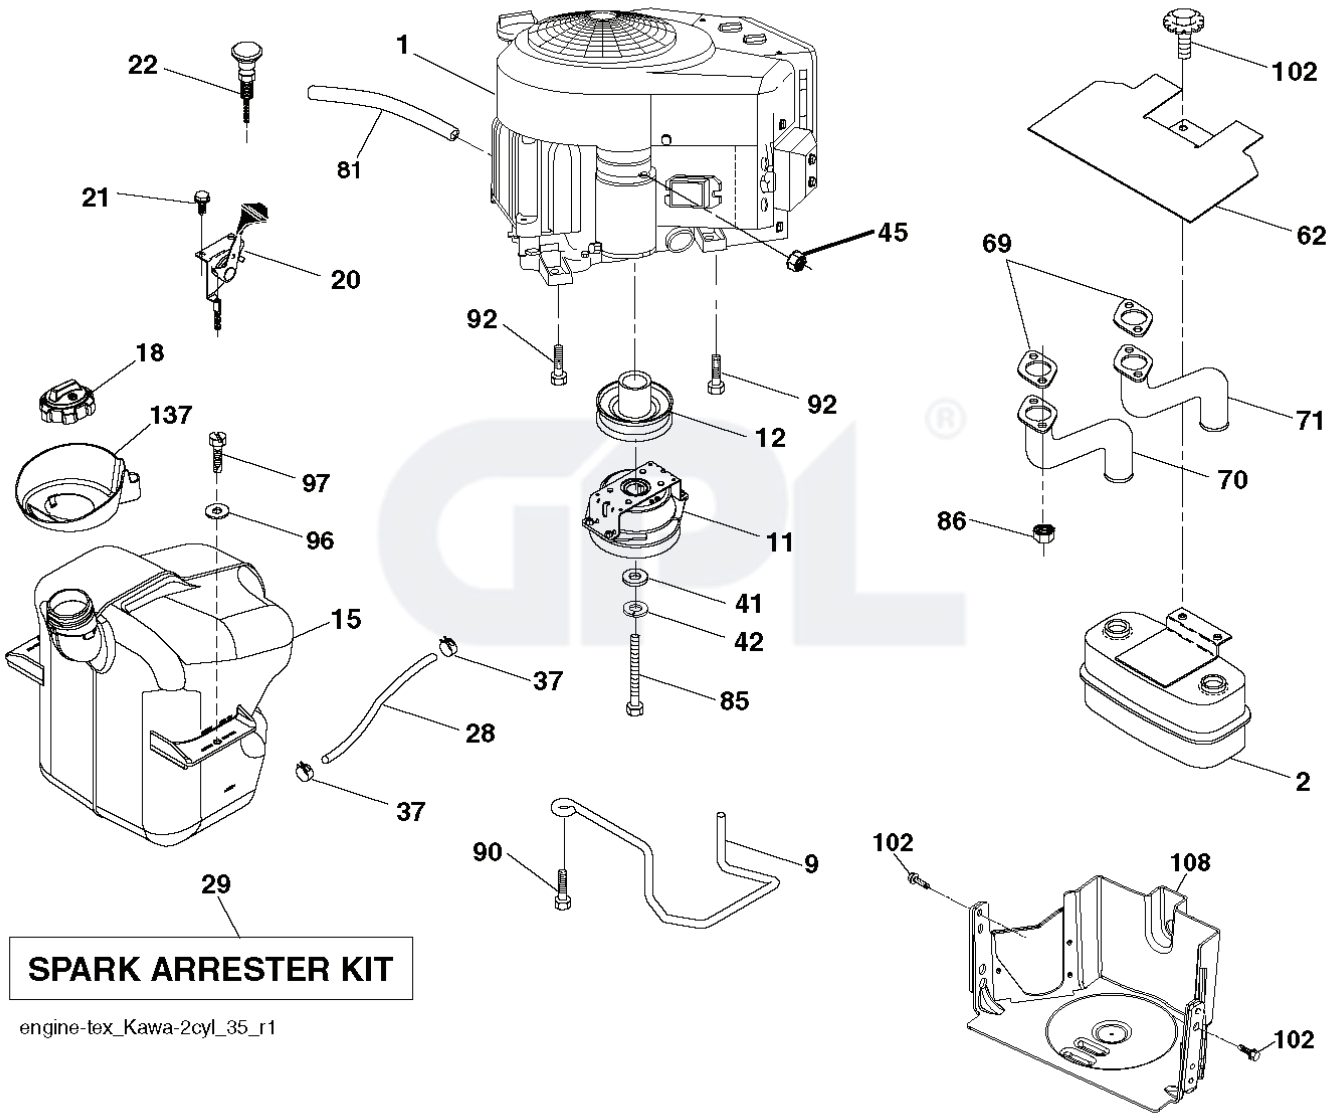

SPARK ARRESTER KIT

engine-tex_Kawa-2cyl_35_r1

REF.	PART NO.	DESCRIPTION	REMARK	QTY.	KIT
1	000000000	W/O DESCRIPTION	Engine Kawasaki Model No. FS481V-CS53 (445365)	1	
2	532445962	MUFFLER		1	
9	584908001	KEEPER		1	
11	587241601	CLUTCH		1	
12	532405097	PULLEY		1	
15	532435816	FUEL TANK		1	
18	532441462	CUP		1	
20	532412165	CABLE		1	
21	532416358	SCREW		1	
22	532189541	CHOKER CONTROL		1	
28	532137040	HOSE		1	
29	532137180	SPARK ARRESTER KIT		1	
37	532123487	HOSE CLAMP		1	
41	532126197	WASHER		1	
42	810040700	WASHER		1	
45	873510400	NUT		1	
62	532434017	SHIELD		1	
69	532178151	MUFFLER GASKET		1	
70	532424765	EXHAUST		1	
71	532424766	EXHAUST		1	
81	532148456	TUBE		1	
85	532179953	BOLT		1	
86	532184362	NUT		1	
90	817000616	SCREW		1	
92	817120616	SCREW		1	
96	819091416	WASHER		1	
97	817670412	SCREW		1	
102	817000512	SCREW		1	
108	532423041	COVER		1	
137	532441461	FUEL CAP ASSY		1