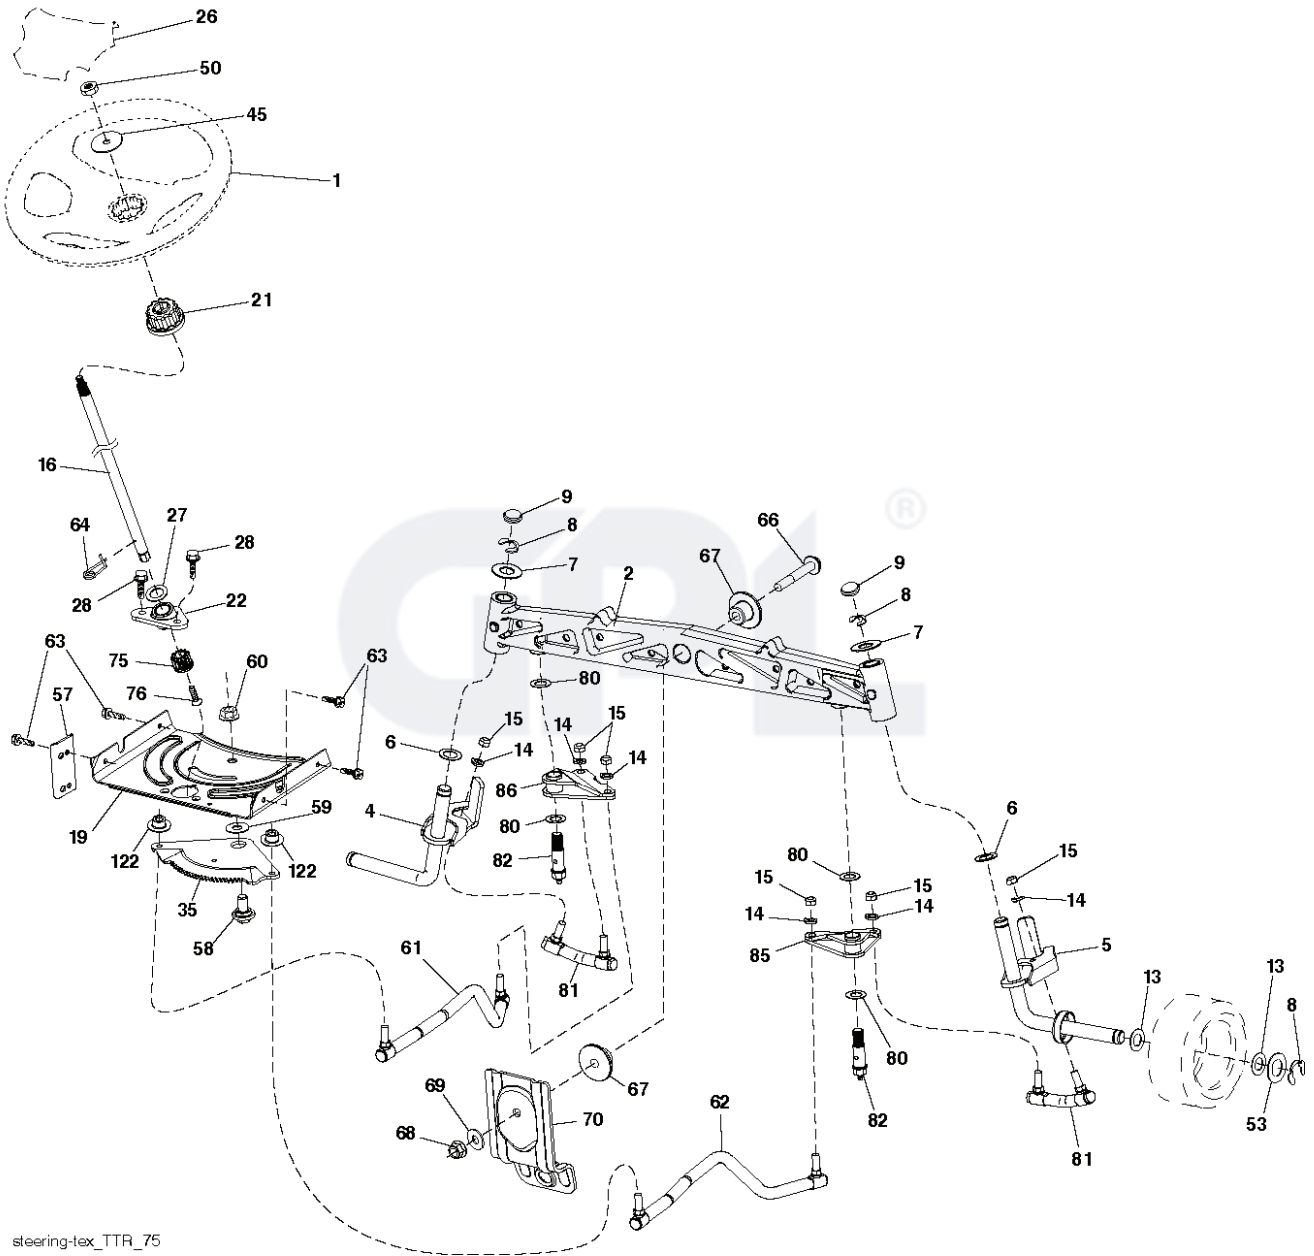

steering-kex_TTR_75

REF.	PART NO.	DESCRIPTION	REMARK	QTY.	KIT
1	532439740	STEERING WHEEL		1	
2	532436870	WHEEL AXLE		1	
4	532436873	SPINDLE	LH	1	
5	532436874	SPINDLE	RH	1	
6	532124931	WASHER		1	
7	532121748	WASHER		1	
8	812000029	RETAINER RING		1	
9	532121232	HUB CAP		1	
13	532121749	WASHER		1	
14	810040600	WASHER		1	
15	873540600	NUT		1	
16	587016002	SHAFT		1	
19	532194729	PLATE		1	
21	586840201	ADAPTER		1	
22	585029901	BEARING		1	
26	532439743	HUB CAP		1	
27	819211616	WASHER		1	
28	817000612	SCREW		1	
35	532440770	GEAR		1	
45	819183812	WASHER		1	
50	873900600	NUT		1	
53	532188967	WASHER		1	
57	532407465	BRACKET		1	
58	532194747	BOLT		1	
59	532194748	WASHER		1	
60	873971000	NUT		1	
61	532436884	LINK	LH	1	
62	532436885	TUBE	RH	1	
63	817000512	SCREW		1	
64	532199849	SPRING RETAINER		1	
66	871020748	BOLT		1	
67	532194737	BUSHING		1	
68	873900700	NUT		1	
69	532199162	WASHER		1	
70	532196197	BRACKET		1	
75	580683701	PINION		1	
76	580683601	SCREW		1	
80	532001370	WASHER		1	
81	532436887	LINK		1	
82	532442147	BOLT		1	
85	532441873	PIVOT		1	
86	532441872	PIVOT		1	
122	532444962	CAP		1