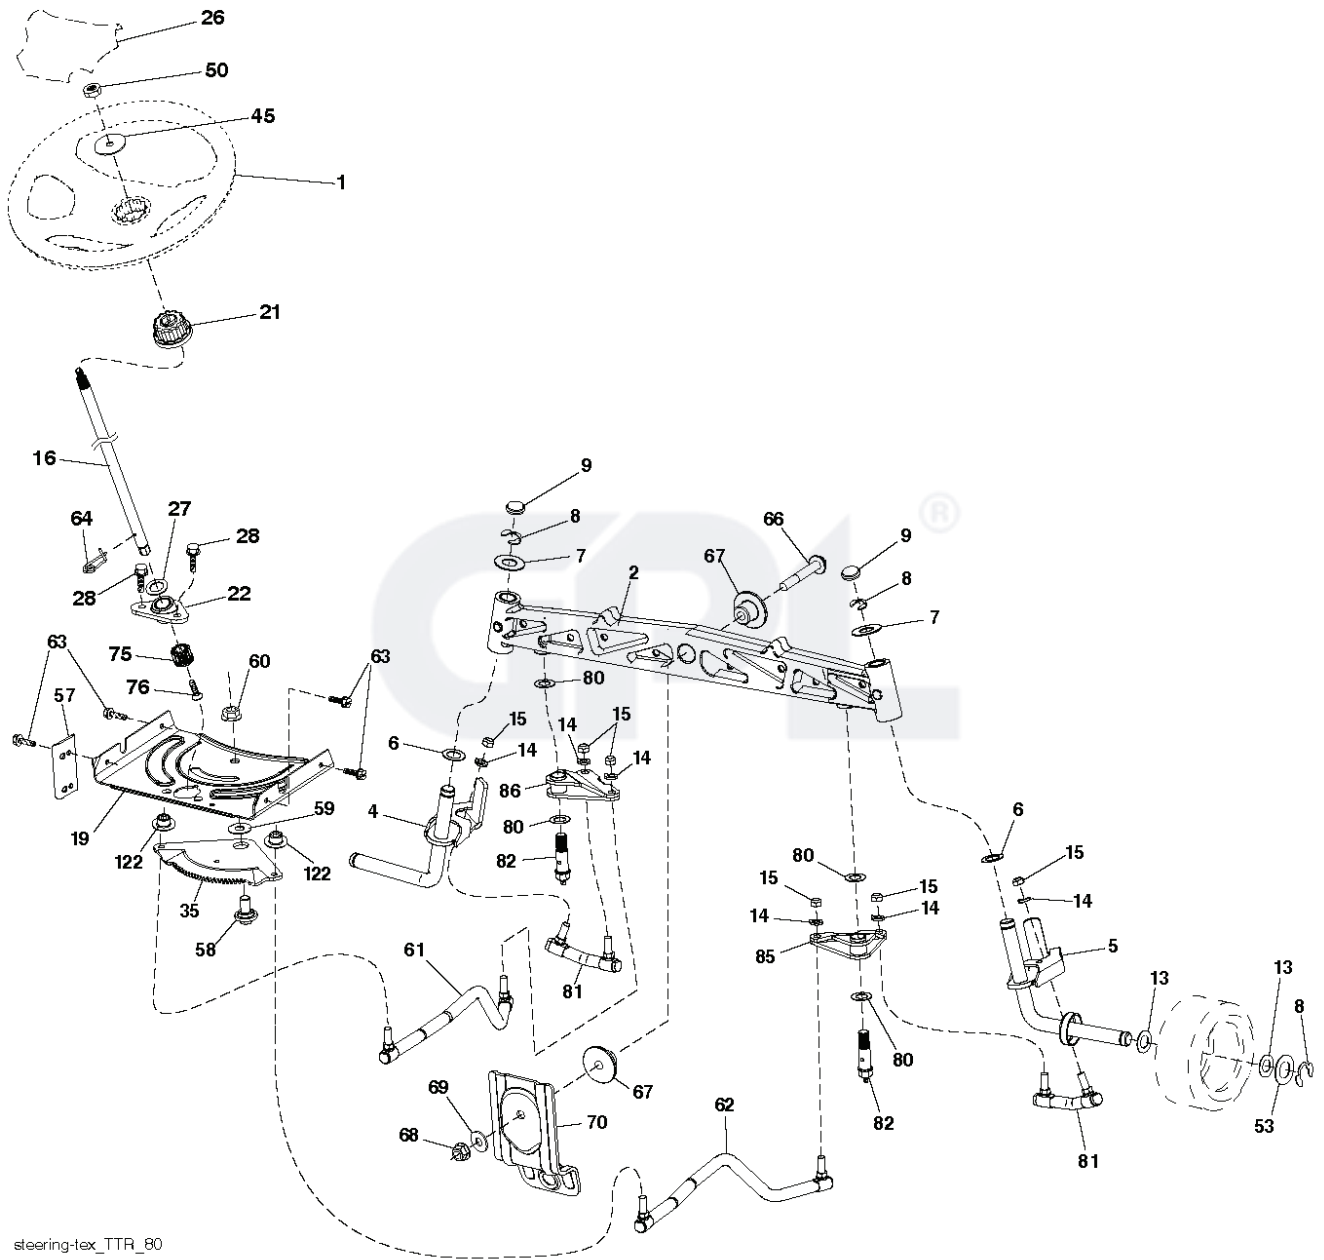

● NON-REMOVABLE CONNECTIONS

○ REMOVABLE CONNECTIONS

seat-lex\_6.5SL\_3

---

REF.	PART NO.	DESCRIPTION	REMARK	QTY.	KIT
1	532439822	SEAT		1	
2	532180166	BRACKET		1	
3	532140675	STRAP		1	
6	873800600	NUT		1	
7	532124181	SPRING		1	
8	532171877	BOLT		1	
10	532196977	PLATE		1	
21	532171852	BOLT		1	
37	873800500	LOCK NUT		1	
40	532197661	HANDLE		1	
41	532198200	SPRING		1	
43	874760612	BOLT		1	
44	819133812	WASHER		1	

GPL®

steering-tex\_TTR\_80

REF.	PART NO.	DESCRIPTION	REMARK	QTY.	KIT
1	532439740	STEERING WHEEL		1	
2	532436870	WHEEL AXLE		1	
4	532436873	SPINDLE	LH	1	
5	532436874	SPINDLE	RH	1	
6	532124931	WASHER		1	
7	532121748	WASHER		1	
8	812000029	RETAINER RING		1	
9	532121232	HUB CAP		1	
13	532121749	WASHER		1	
14	810040600	WASHER		1	
15	873540600	NUT		1	
16	587016002	SHAFT		1	
19	532194729	PLATE		1	
21	586840201	ADAPTER		1	
22	585029901	BEARING		1	
26	532439743	HUB CAP		1	
27	819211616	WASHER		1	
28	817000612	SCREW		1	
35	532440770	GEAR		1	
45	819183812	WASHER		1	
50	873900600	NUT		1	
53	532188967	WASHER		1	
57	532407465	BRACKET		1	
58	532194747	BOLT		1	
59	532194748	WASHER		1	
60	873971000	NUT		1	
61	532436884	LINK	LH	1	
62	532436885	TUBE	RH	1	
63	817000512	SCREW		1	
64	532199849	SPRING RETAINER		1	
66	871020748	BOLT		1	
67	532194737	BUSHING		1	
68	873900700	NUT		1	
69	532199162	WASHER		1	
70	532196197	BRACKET		1	
75	580683701	PINION		1	
76	580683601	SCREW		1	
80	532001370	WASHER		1	
81	532436887	LINK		1	
82	532436877	BOLT		1	
85	532441873	PIVOT		1	
86	532441872	PIVOT		1	
122	532444962	CAP		1	

wheel\_art\_1-tex

---

REF.	PART NO.	DESCRIPTION	REMARK	QTY.	KIT
1	532059192	CAP VALVE		1	
2	532065139	NIPPLE		1	
3	532138336	RIM	Front 6"	1	
4	532059904	HOSE	(Service Item Only)	1	
5	532106222	TIRE	Front 15" x 6.0"-6"	1	
6	532124957	FITTING	(Front Wheel Only)	1	
7	532124959	BEARING	(Front Wheel Only)	1	
8	532175039	HUB CAP		1	
9	532420531	TIRE	Rear 18" x 9.5"-8"	1	
10	532124926	HOSE	(Service Item Only)	1	
11	532138337	RIM SPROCKET	Rear 8"	1	
	532144334	SEALING FOAM		1	