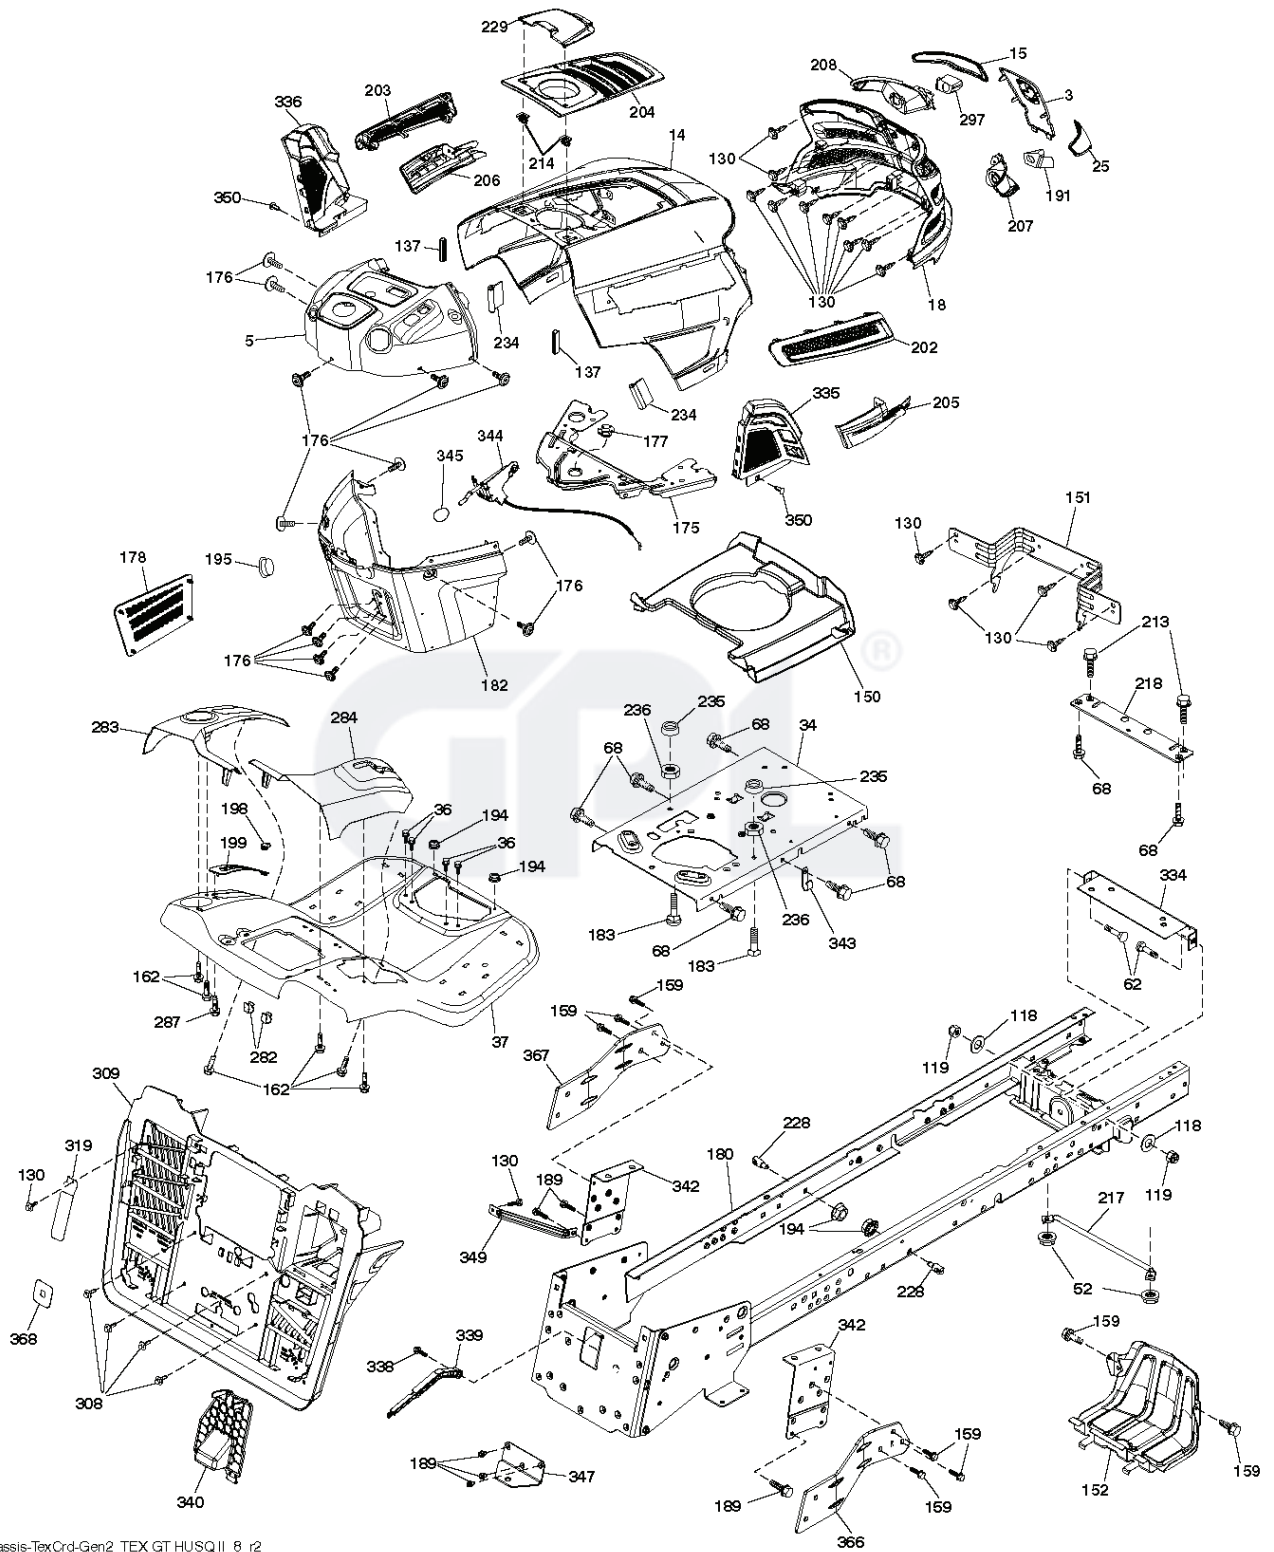

REF.	PART NO.	DESCRIPTION	REMARK	QTY.	KIT
3	532439752	LOGOTYPE		1	
5	532437484	DASH		1	
14	532441177	HOOD		1	
15	532439733	LENS	LH	1	
18	532440653	GRILLE		1	
25	532443385	LENS	RH	1	
34	580910801	CHASSIS		1	
36	817060512	SCREW		1	
37	532441419	FENDER		1	
52	873680500	NUT		1	
62	872110608	BOLT		1	
68	817490508	SCREW		1	
118	819131316	WASHER		1	
119	873680600	NUT		1	
130	532416358	SCREW		1	
137	532407590	DAMPING PIECE		1	
150	532439731	AIR DUCT		1	
151	532436670	BRACKET		1	
152	532439870	SHIELD		1	
159	817000612	SCREW		1	
162	532142432	SCREW		1	
175	532196304	SUPPORT		1	
176	532400776	SCREW		1	
177	532195228	BUSHING		1	
178	532199782	NET		1	
180	583902701	CHASSIS		1	
182	532438967	DASH		1	
183	874520520	BOLT		1	
189	817000512	SCREW		1	
191	532437455	INSERT		1	
194	873900500	NUT		1	
195	532404137	TROU*RPLPAR 532401556428		1	
198	532441552	INDICATOR		1	
199	532418739	PLATE		1	
202	532439728	COVER	RH	1	
203	532439727	COVER	LH	1	
204	532440665	COVER		1	
205	532439730	SKIRT	RH	1	
206	532439729	SKIRT	LH	1	
207	532439734	CUP	RH	1	
208	532439735	CUP	LH	1	
213	874760512	BOLT		1	
214	532199145	CLIP		1	
217	532409167	ROD		1	
218	532196395	PLATE		1	
228	532195161	STUD		1	
229	532441463	LID		1	
234	532404742	DAMPING PIECE		1	
235	532406129	SPACER		1	
236	873930500	NUT		1	
282	532414110	CLIP		1	
283	532447212	CONSOLE		1	
284	532447220	CONSOLE		1	
287	817600406	SCREW		1	
297	532437456	INSERT		1	
308	532171877	BOLT		1	
309	581328911	BACKPLATE		1	
319	581313906	LEVER		1	
334	532442537	BRACKET		1	
335	532448204	COVER		1	
336	532445309	COVER		1	
338	532436640	BOLT		1	
339	532436641	LEVER		1	
340	581329001	BATTERY		1	
342	532435938	SUPPORT		1	
343	532440749	CLIP		1	
344	532438970	CONTROL		1	
345	532440639	KNOB		1	
347	532445832	HITCH		1	
349	532436606	SUPPORT		1	
350	532445143	CLIP		1	
366	581314602	BRACKET		1	
367	581314502	BRACKET		1	
368	581424801	SHROUD		1