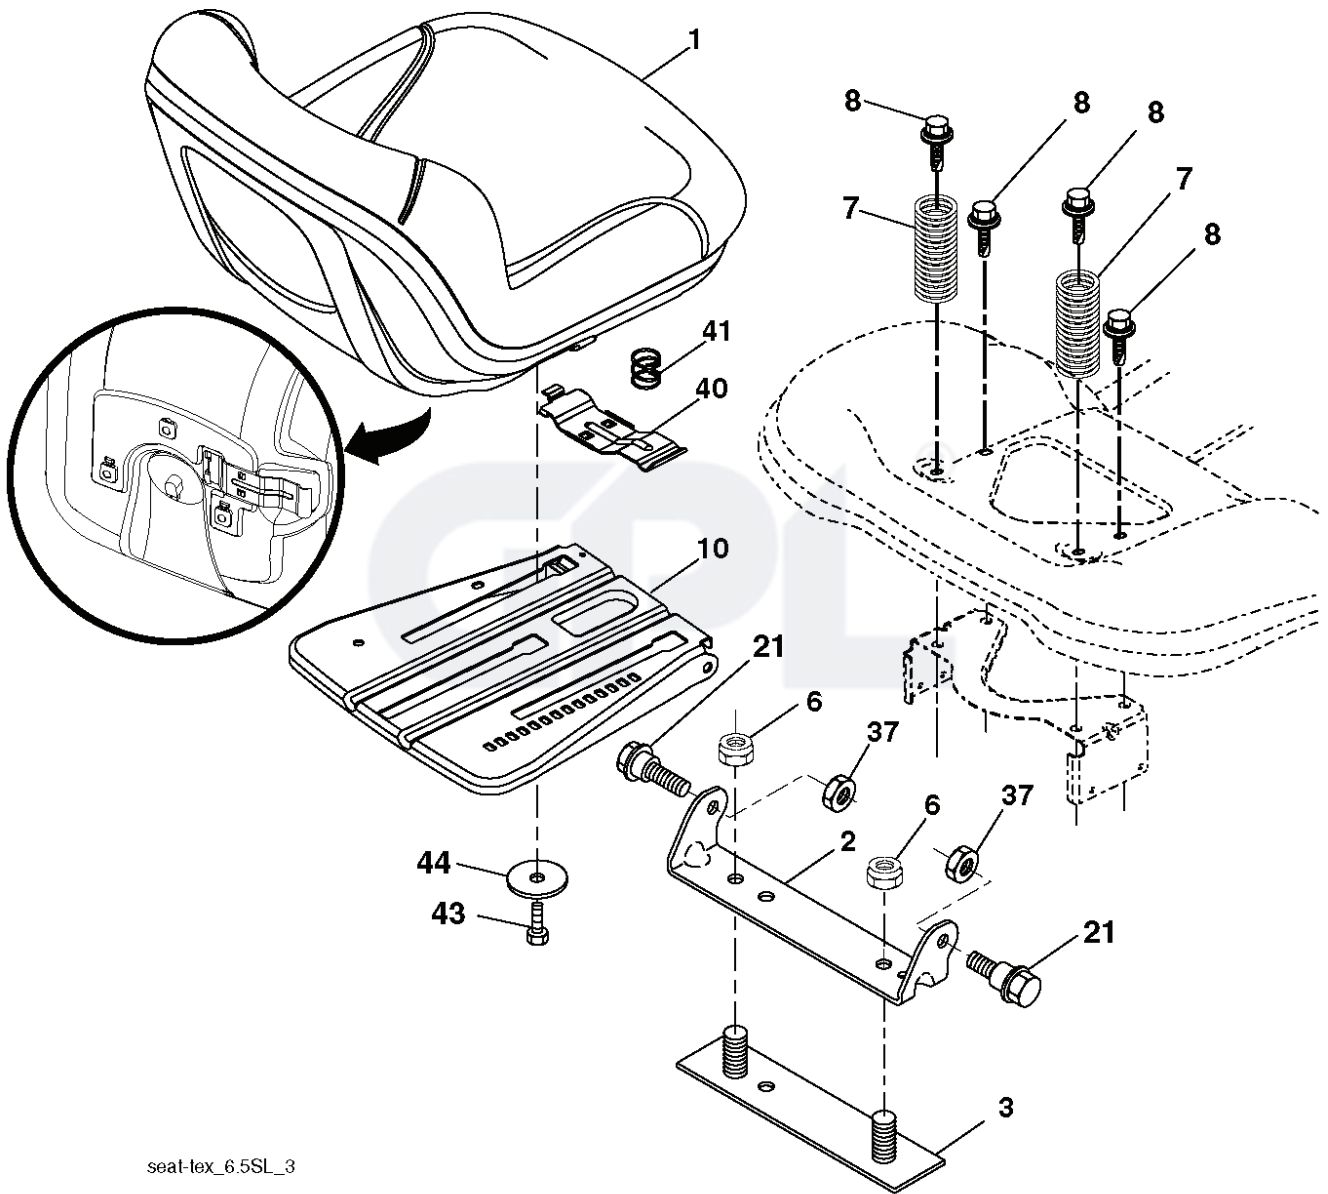

GPL®

IGNITION SWITCH

POSITION	CIRCUIT	"MAKE"
OFF	M+G+A1	
RUN/OVERRIDE	B+A1	
RUN	B+A1	L+A2
START	B+S+A1	

CHASSIS HARNESS CONNECTOR (C1) (MATING SIDE)

DASH HARNESS CONNECTOR (C1) (MATING SIDE)

WIRING INSULATED CLIPS  
 NOTE: IF WIRING INSULATED CLIPS WERE REMOVED FOR SERVICING OF UNIT, THEY SHOULD BE RE-INSTALLED TO PROPERLY SECURE YOUR WIRING.

● NON-REMOVABLE CONNECTIONS

○ REMOVABLE CONNECTIONS

seat-lex\_6.5SL\_3

---

REF.	PART NO.	DESCRIPTION	REMARK	QTY.	KIT
1	532439822	SEAT		1	
2	532180166	BRACKET		1	
3	532140675	STRAP		1	
6	873800600	NUT		1	
7	532124181	SPRING		1	
8	532171877	BOLT		1	
10	532196977	PLATE		1	
21	532171852	BOLT		1	
37	873800500	LOCK NUT		1	
40	532197661	HANDLE		1	
41	532198200	SPRING		1	
43	874760612	BOLT		1	
44	819133812	WASHER		1	

wheel\_art\_1-tex

---

REF.	PART NO.	DESCRIPTION	REMARK	QTY.	KIT
1	532059192	CAP VALVE		1	
2	532065139	NIPPLE		1	
3	532138336	RIM	Front 6"	1	
4	532059904	HOSE	(Service Item Only)	1	
5	532106222	TIRE	Front 15" x 6.0"-6"	1	
6	532124957	FITTING	(Front Wheel Only)	1	
7	532124959	BEARING	(Front Wheel Only)	1	
8	532175039	HUB CAP		1	
9	532420531	TIRE	Rear 18" x 9.5"-8"	1	
10	532124926	HOSE	(Service Item Only)	1	
11	532138337	RIM SPROCKET	Rear 8"	1	
	532144334	SEALING FOAM		1	