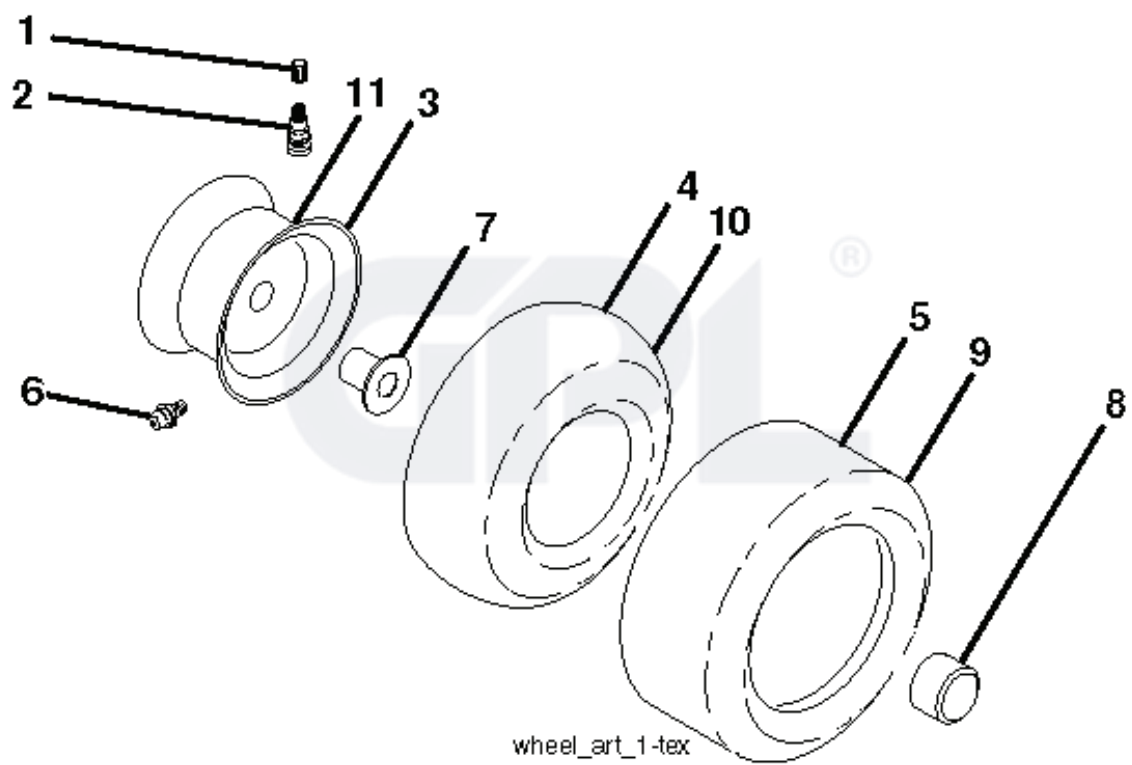

GPL®

IGNITION SWITCH

POSITION	CIRCUIT	"MAKE"
OFF	M+G+A1	
RUN/OVERRIDE	B+A1	
RUN	B+A1	L+A2
START	B+S+A1	

CHASSIS HARNESS CONNECTOR (C1) (MATING SIDE)

DASH HARNESS CONNECTOR (C1) (MATING SIDE)

WIRING INSULATED CLIPS  
 NOTE: IF WIRING INSULATED CLIPS WERE REMOVED FOR SERVICING OF UNIT, THEY SHOULD BE RE-INSTALLED TO PROPERLY SECURE YOUR WIRING.

GPL®

steering-tex\_TTR\_80

REF.	PART NO.	DESCRIPTION	REMARK	QTY.	KIT
1	532439740	STEERING WHEEL		1	
2	532436870	WHEEL AXLE		1	
4	532436873	SPINDLE	LH	1	
5	532436874	SPINDLE	RH	1	
6	532124931	WASHER		1	
7	532121748	WASHER		1	
8	812000029	RETAINER RING		1	
9	532121232	HUB CAP		1	
13	532121749	WASHER		1	
14	810040600	WASHER		1	
15	873540600	NUT		1	
16	587016002	SHAFT		1	
19	532194729	PLATE		1	
21	586840201	ADAPTER		1	
22	585029901	BEARING		1	
26	532439743	HUB CAP		1	
27	819211616	WASHER		1	
28	817000612	SCREW		1	
35	532440770	GEAR		1	
45	819183812	WASHER		1	
50	873900600	NUT		1	
53	532188967	WASHER		1	
57	532407465	BRACKET		1	
58	532194747	BOLT		1	
59	532194748	WASHER		1	
60	873971000	NUT		1	
61	532436884	LINK	LH	1	
62	532436885	TUBE	RH	1	
63	817000512	SCREW		1	
64	532199849	SPRING RETAINER		1	
66	871020748	BOLT		1	
67	532194737	BUSHING		1	
68	873900700	NUT		1	
69	532199162	WASHER		1	
70	532196197	BRACKET		1	
75	580683701	PINION		1	
76	580683601	SCREW		1	
80	532001370	WASHER		1	
81	532436887	LINK		1	
82	532436877	BOLT		1	
85	532441873	PIVOT		1	
86	532441872	PIVOT		1	
122	532444962	CAP		1	

wheel\_art\_1-tex

---

REF.	PART NO.	DESCRIPTION	REMARK	QTY.	KIT
1	532059192	CAP VALVE		1	
2	532065139	NIPPLE		1	
3	532138336	RIM	Front 6"	1	
4	532059904	HOSE	(Service Item Only)	1	
5	532106222	TIRE	Front 15" x 6.0"-6"	1	
6	532124957	FITTING	(Front Wheel Only)	1	
7	532124959	BEARING	(Front Wheel Only)	1	
8	532175039	HUB CAP		1	
9	532420531	TIRE	Rear 18" x 9.5"-8"	1	
10	532124926	HOSE	(Service Item Only)	1	
11	532138337	RIM SPROCKET	Rear 8"	1	
	532144334	SEALING FOAM		1	