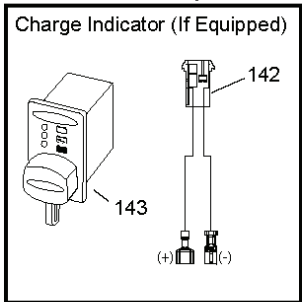

wheel\_art\_1-tex

---

REF.	PART NO.	DESCRIPTION	REMARK	QTY.	KIT
1	532059192	CAP VALVE		1	
2	532065139	NIPPLE		1	
3	532138336	RIM	Front 6"	1	
4	532059904	HOSE	(Service Item Only)	1	
5	532106222	TIRE	Front 15" x 6.0"-6"	1	
6	532124957	FITTING	(Front Wheel Only)	1	
7	532124959	BEARING	(Front Wheel Only)	1	
8	532175039	HUB CAP		1	
9	532420531	TIRE	Rear 18" x 9.5"-8"	1	
10	532124926	HOSE	(Service Item Only)	1	
11	532138337	RIM SPROCKET	Rear 8"	1	
	532144334	SEALING FOAM		1	

TC06S

REF.	PART NO.	DESCRIPTION	REMARK	QTY.	KIT
1	532437157	BATTERY		1	
2	532440923	SCREW		1	
16	532176138	MICRO SWITCH		1	
21	532400252	HARNESS		1	
22	532004152	BULB		1	
25	532441382	CABLE		1	
26	532175158	FUSE		1	
27	873510400	NUT		1	
28	532441383	CABLE		1	
29	532401545	SWITCH		1	
30	532193350	IGNITION MODULE		1	
33	532411935	KEY		1	
34	532110712	SWITCH		1	
40	581686401	HARNESS		1	
43	532192507	SOLENOID		1	
46	532401763	DISPLAY		1	
50	532174651	SWITCH		1	
55	817060512	SCREW		1	
71	532440820	HARNESS		1	
79	532175242	HOLDER		1	
83	532436774	NUT		1	
99	817720408	SCREW		1	
102	532441262	HARNESS ASSY		1	
105	532407568	SWITCH		1	
107	532180379	SWITCH FBI		1	
108	532421062	SWITCH		1	
142	532448057	HARNESS		1	