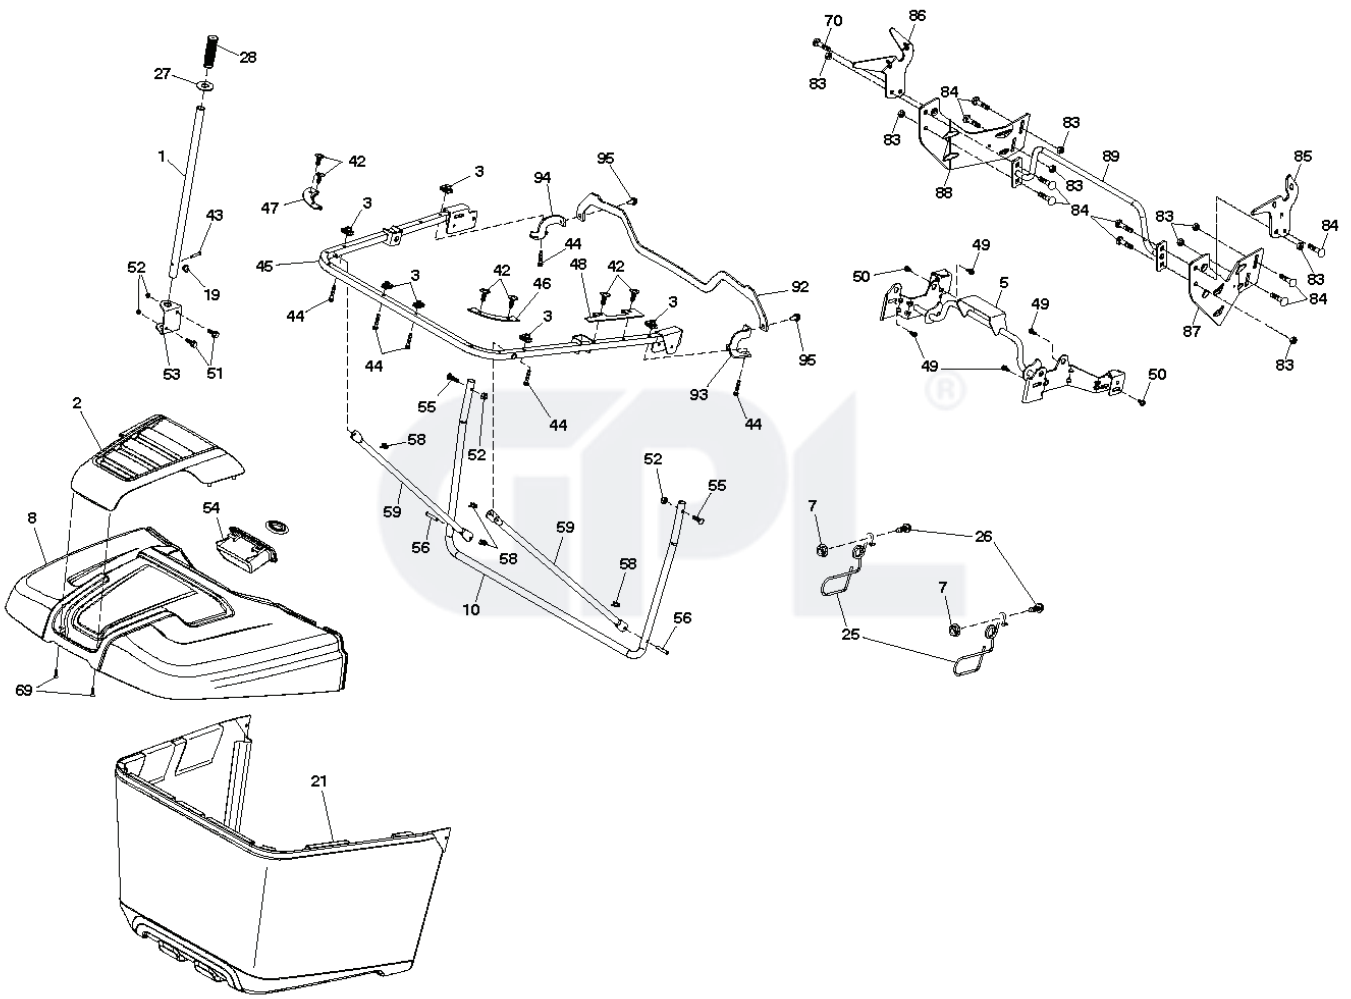

GPL®

steering-tex\_TTR\_80

REF.	PART NO.	DESCRIPTION	REMARK	QTY.	KIT
1	532439740	STEERING WHEEL		1	
2	532436870	WHEEL AXLE		1	
4	532436873	SPINDLE	LH	1	
5	532436874	SPINDLE	RH	1	
6	532124931	WASHER		1	
7	532121748	WASHER		1	
8	812000029	RETAINER RING		1	
9	532121232	HUB CAP		1	
13	532121749	WASHER		1	
14	810040600	WASHER		1	
15	873540600	NUT		1	
16	587016002	SHAFT		1	
19	532194729	PLATE		1	
21	586840201	ADAPTER		1	
22	585029901	BEARING		1	
26	532439743	HUB CAP		1	
27	819211616	WASHER		1	
28	817000612	SCREW		1	
35	532440770	GEAR		1	
45	819183812	WASHER		1	
50	873900600	NUT		1	
53	532188967	WASHER		1	
57	532407465	BRACKET		1	
58	532194747	BOLT		1	
59	532194748	WASHER		1	
60	873971000	NUT		1	
61	532436884	LINK	LH	1	
62	532436885	TUBE	RH	1	
63	817000512	SCREW		1	
64	532199849	SPRING RETAINER		1	
66	871020748	BOLT		1	
67	532194737	BUSHING		1	
68	873900700	NUT		1	
69	532199162	WASHER		1	
70	532196197	BRACKET		1	
75	580683701	PINION		1	
76	580683601	SCREW		1	
80	532001370	WASHER		1	
81	532436887	LINK		1	
82	532436877	BOLT		1	
85	532441873	PIVOT		1	
86	532441872	PIVOT		1	
122	532444962	CAP		1	

wheel\_art\_1-tex

---

REF.	PART NO.	DESCRIPTION	REMARK	QTY.	KIT
1	532059192	CAP VALVE		1	
2	532065139	NIPPLE		1	
3	532138336	RIM	Front 6"	1	
4	532059904	HOSE	(Service Item Only)	1	
5	532106222	TIRE	Front 15" x 6.0"-6"	1	
6	532124957	FITTING	(Front Wheel Only)	1	
7	532124959	BEARING	(Front Wheel Only)	1	
8	532175039	HUB CAP		1	
9	532420531	TIRE	Rear 18" x 9.5"-8"	1	
10	532124926	HOSE	(Service Item Only)	1	
11	532138337	RIM SPROCKET	Rear 8"	1	
	532144334	SEALING FOAM		1	