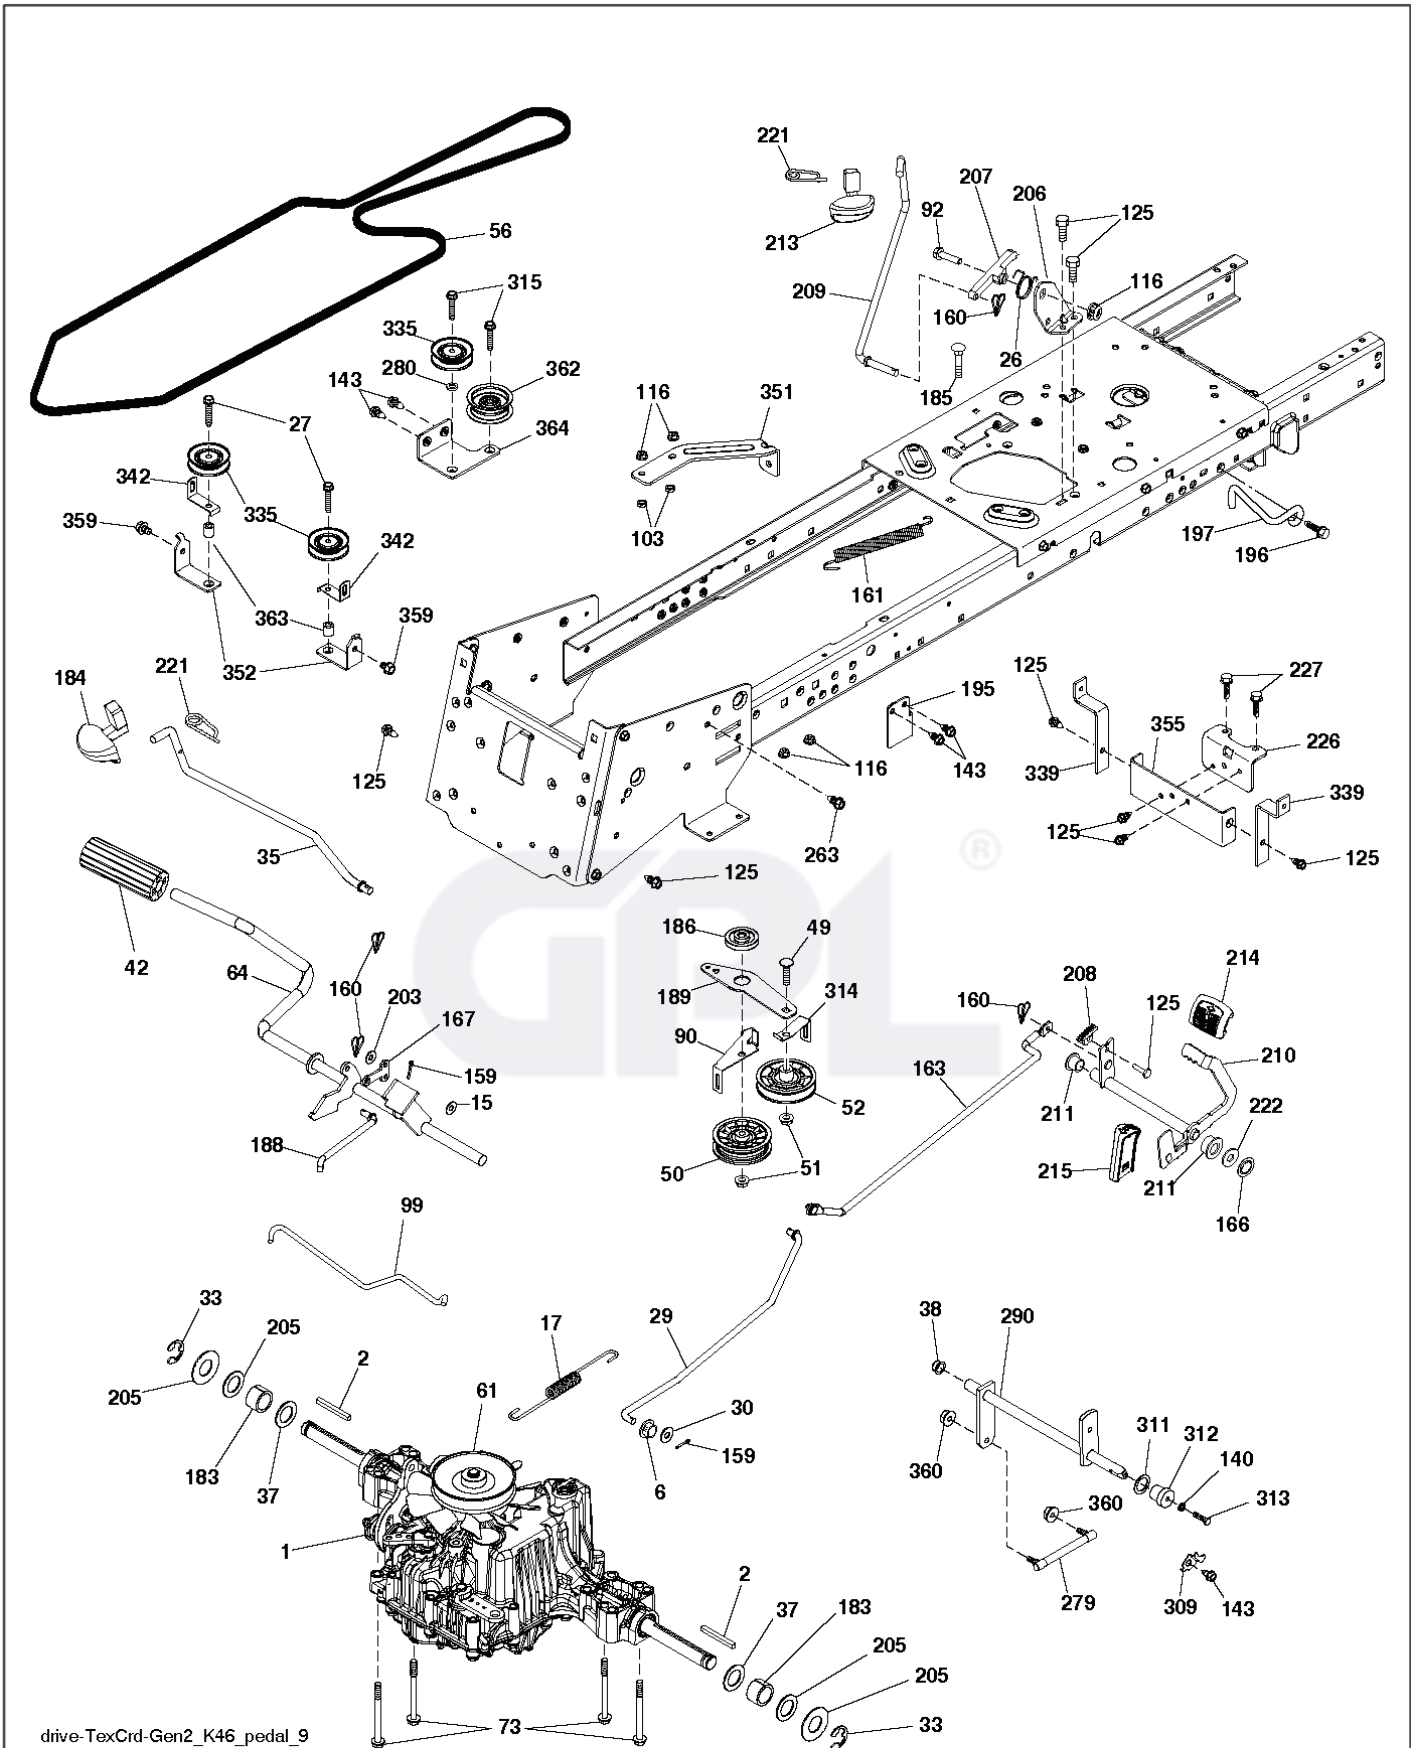

drive-TexCrd-Gen2_K46_pedal_9

REF.	PART NO.	DESCRIPTION	REMARK	QTY.	KIT
1	000000000	W/O DESCRIPTION	Transaxle Tufftorq K46DC (446488)	1	
2	532123583	KEY		1	
6	532124028	BUSHING		1	
15	819131316	WASHER		1	
17	532436227	SPRING		1	
26	532199679	SPRING		1	
27	817490528	SCREW		1	
29	532442795	ROD		1	
30	819131616	WASHER		1	
33	812000001	RETAINER RING		1	
35	583864501	ROD		1	
37	532121749	WASHER		1	
38	532169613	SLEEVE		1	
42	532124872	PEDAL RUBBER		1	
49	872110614	BOLT		1	
50	532194327	PULLEY		1	
51	873900600	NUT		1	
52	532194326	PULLEY		1	
56	532442781	BELT		1	
61	532445151	PULLEY		1	
64	532197865	SHAFT		1	
73	874490556	BOLT		1	
90	532443605	KEEPER		1	
92	874760520	BOLT		1	
99	532443947	ROD		1	
103	873350500	NUT		1	
116	873900500	NUT		1	
125	817000512	SCREW		1	
140	810040400	WASHER		1	
143	817490508	SCREW		1	
159	876020412	SPLIT PIN		1	
160	532169484	PIN		1	
161	532105709	SPRING		1	
163	532442793	ROD		1	
166	532429164	NUT		1	
167	532405257	LATCH		1	
183	532137057	SPACER		1	
184	532441455	HANDLE		1	
185	872110622	BOLT		1	
186	532194321	SPACER		1	
188	532194323	LINK		1	
189	532433611	BELLCRANK		1	
195	532435865	BRACKET		1	
196	817000616	SCREW		1	
197	585658601	CLUTCH		1	
203	819111116	WASHER		1	
205	532121748	WASHER		1	
206	532448596	BRACKET		1	
207	532197868	LATCH		1	
208	532197869	SUPPORT		1	
209	532199592	ROD		1	
210	532400980	PEDAL ARM		1	
211	532120183	BEARING		1	
213	532403119	CONTROL		1	
214	532421263	PAD		1	
215	532419482	PEDAL RUBBER		1	
221	532403187	SPRING		1	
222	879212010	WASHER		1	
226	532401564	BRACKET		1	
227	817490512	SCREW		1	
263	817000612	SCREW		1	
279	532444283	LINK		1	
280	819111012	WASHER		1	
290	532429359	SHAFT		1	
309	532165581	RETAINER		1	
311	532169845	WASHER		1	
312	532165614	HUB		1	
313	874780416	BOLT		1	
314	532444713	RETAINER		1	
315	817580520	BOLT		1	
335	532199534	PULLEY		1	
339	532436867	STRAP		1	
342	532182682	BELT GUIDE		1	
351	532436998	BRACKET		1	
352	532435645	BRACKET		1	
355	532435669	STRAP		1	
359	817490610	SCREW		1