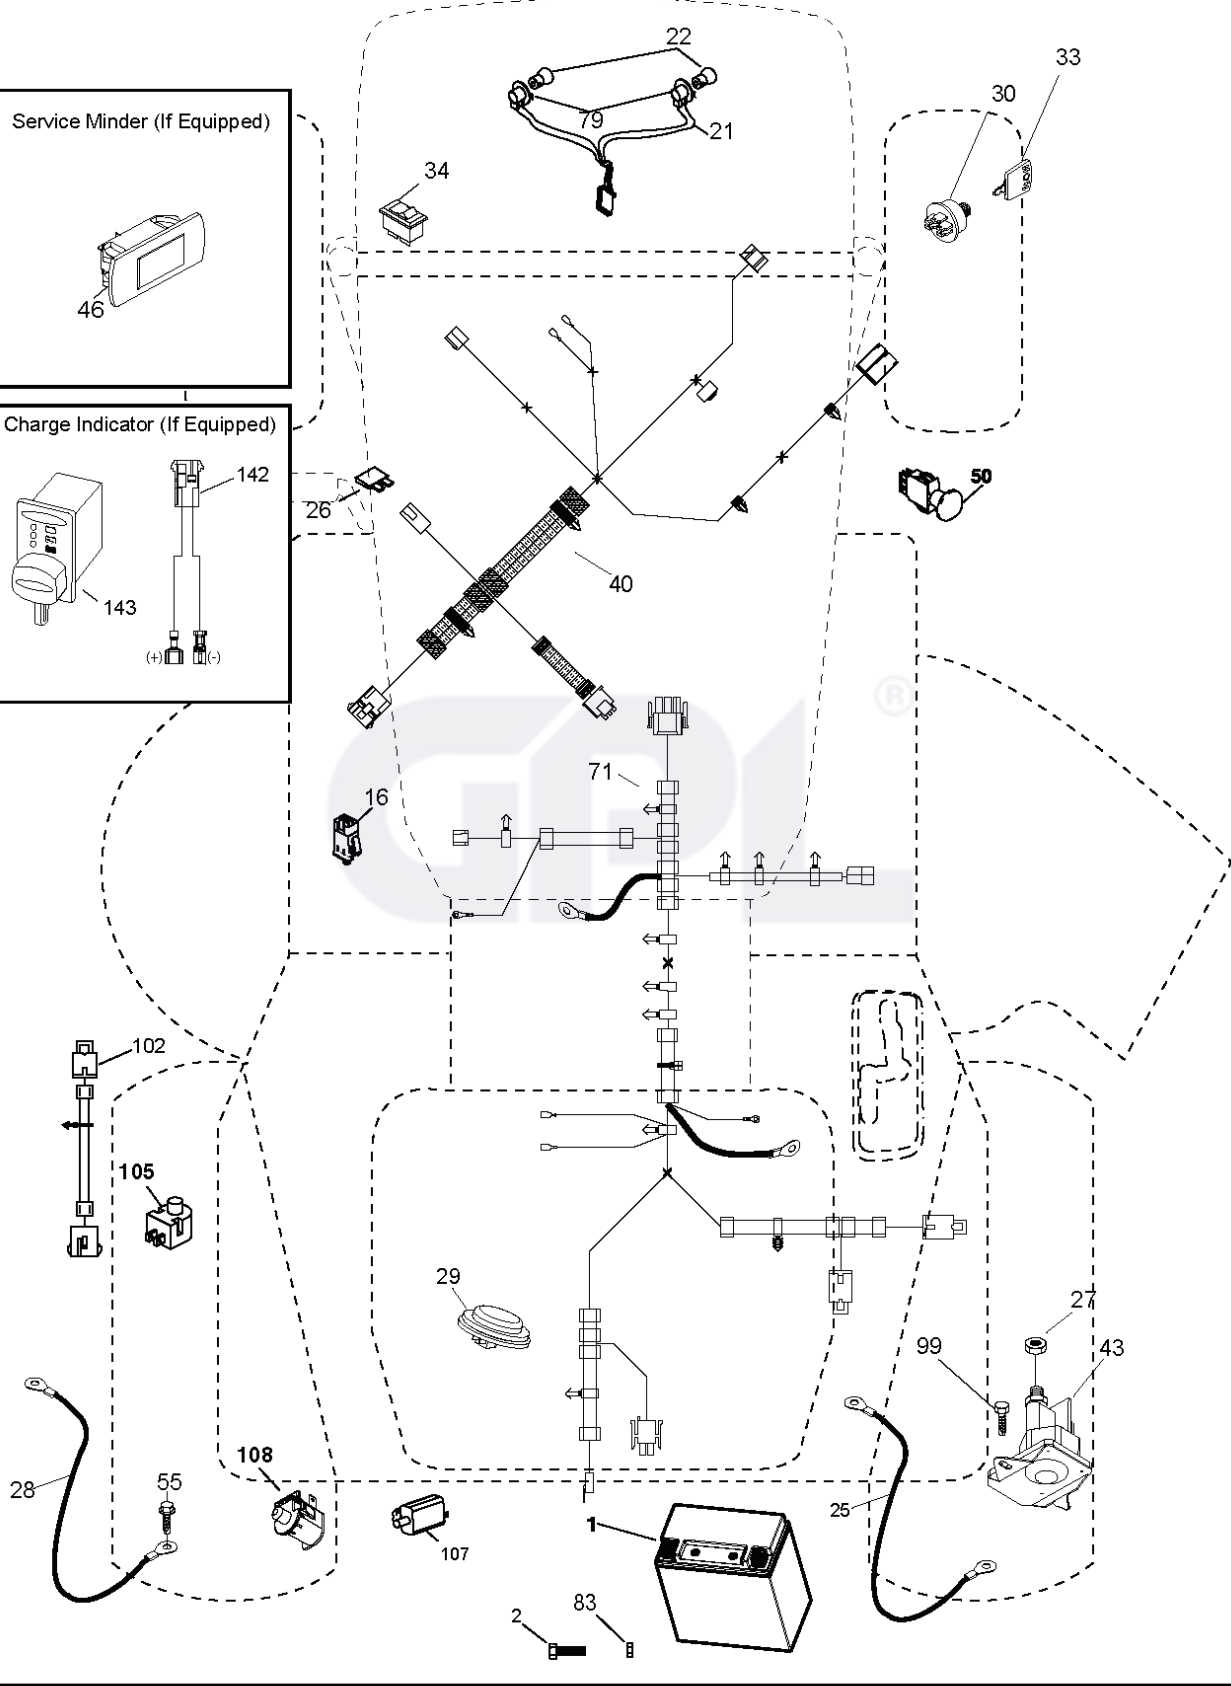

wheel\_art\_1-tex

---

REF.	PART NO.	DESCRIPTION	REMARK	QTY.	KIT
1	532059192	CAP VALVE		1	
2	532065139	NIPPLE		1	
3	532138336	RIM	Front 6"	1	
4	532059904	HOSE	(Service Item Only)	1	
5	532106222	TIRE	Front 15" x 6.0"-6"	1	
6	532124957	FITTING	(Front Wheel Only)	1	
7	532124959	BEARING	(Front Wheel Only)	1	
8	532175039	HUB CAP		1	
9	532420531	TIRE	Rear 18" x 9.5"-8"	1	
10	532124926	HOSE	(Service Item Only)	1	
11	532138337	RIM SPROCKET	Rear 8"	1	
	532144334	SEALING FOAM		1	

TC06S

REF.	PART NO.	DESCRIPTION	REMARK	QTY.	KIT
1	532437157	BATTERY		1	
2	532440923	SCREW		1	
16	532176138	MICRO SWITCH		1	
21	532400252	HARNESS		1	
22	532004152	BULB		1	
25	532441382	CABLE		1	
26	532175158	FUSE		1	
27	873510400	NUT		1	
28	532441383	CABLE		1	
29	532401545	SWITCH		1	
30	532193350	IGNITION MODULE		1	
33	532411935	KEY		1	
34	532110712	SWITCH		1	
40	581686401	HARNESS		1	
43	532192507	SOLENOID		1	
46	532401763	DISPLAY		1	
50	532174651	SWITCH		1	
55	817060512	SCREW		1	
71	532440820	HARNESS		1	
79	532175242	HOLDER		1	
83	532436774	NUT		1	
99	817720408	SCREW		1	
102	532441262	HARNESS ASSY		1	
105	532407568	SWITCH		1	
107	532180379	SWITCH FBI		1	
108	532421062	SWITCH		1	
142	532448057	HARNESS		1	