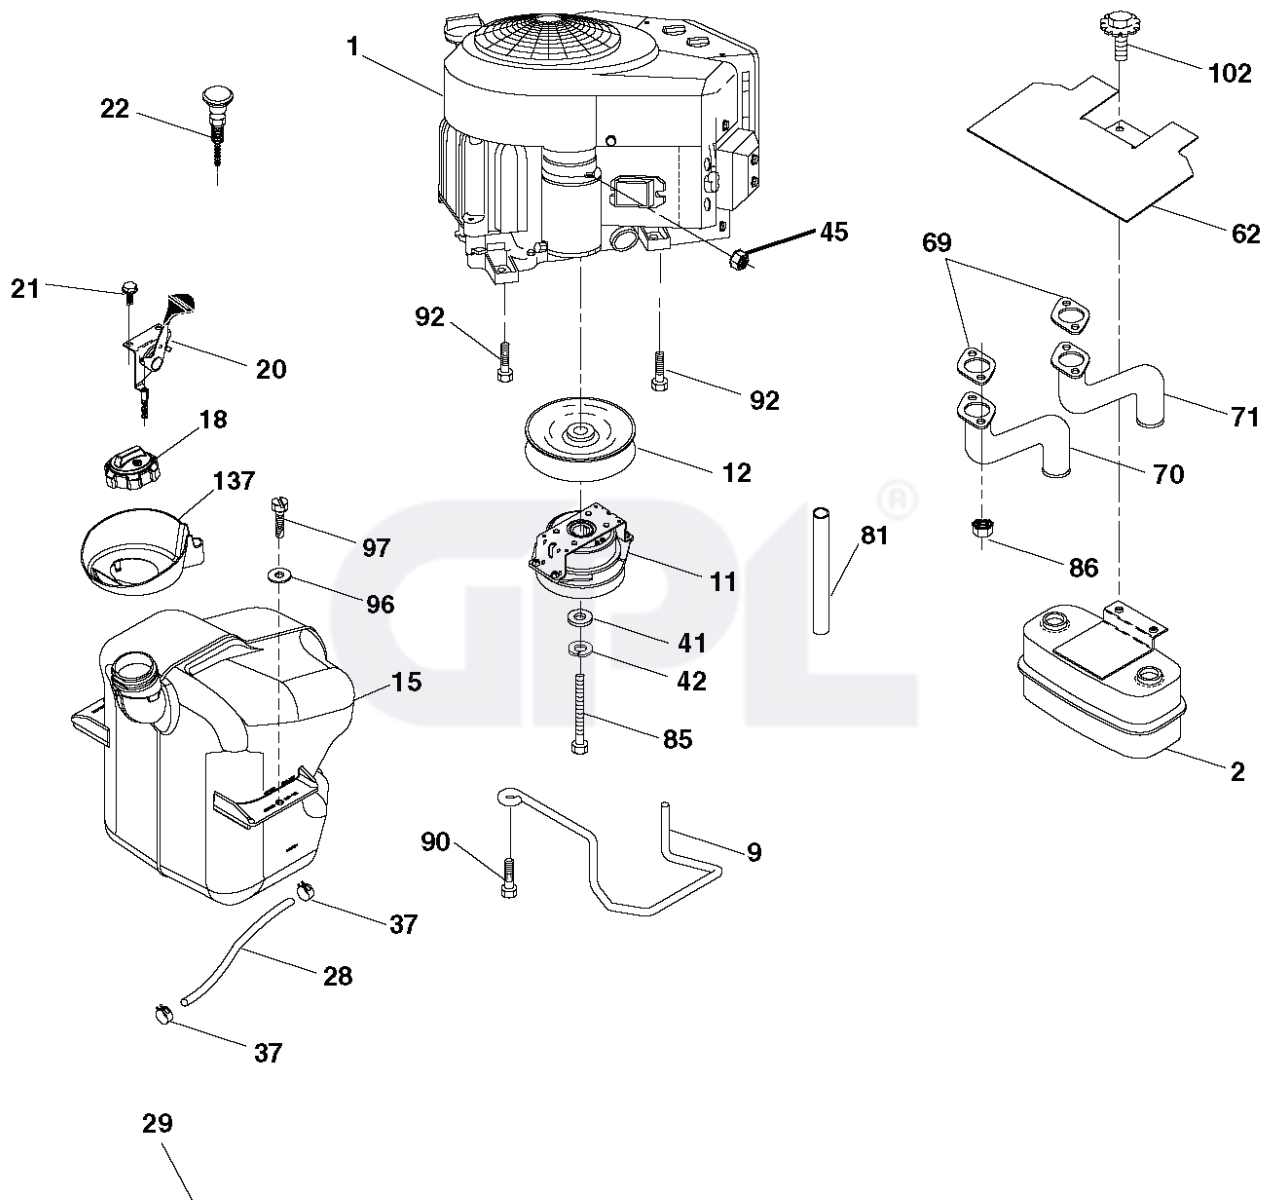

SPARK ARRESTER KIT

engine-tex_Kawa-2cyl_34_r1

REF.	PART NO.	DESCRIPTION	REMARK	QTY.	KIT
1	000000000	W/O DESCRIPTION	ENGINE KAWASAKI MODEL FS481V-CS53(445365)	1	
2	532445962	MUFFLER		1	
9	532194320	BELT GUIDE		1	
11	587241601	CLUTCH		1	
12	532405097	PULLEY		1	
15	532435816	FUEL TANK		1	
18	532441462	CUP		1	
20	532412165	CABLE		1	
21	532416358	SCREW		1	
22	532189541	CHOKER CONTROL		1	
28	532137040	HOSE		1	
29	532137180	SPARK ARRESTER KIT		1	
37	532123487	HOSE CLAMP		1	
41	532126197	WASHER		1	
42	810040700	WASHER		1	
45	873510400	NUT		1	
62	532434017	SHIELD		1	
69	532178151	MUFFLER GASKET		1	
70	532424765	EXHAUST		1	
71	532424766	EXHAUST		1	
81	532148456	TUBE		1	
85	532179953	BOLT		1	
86	532184362	NUT		1	
90	817000616	SCREW		1	
92	817120616	SCREW		1	
96	819091416	WASHER		1	
97	817670412	SCREW		1	
102	817000512	SCREW		1	
137	532441461	FUEL CAP ASSY		1