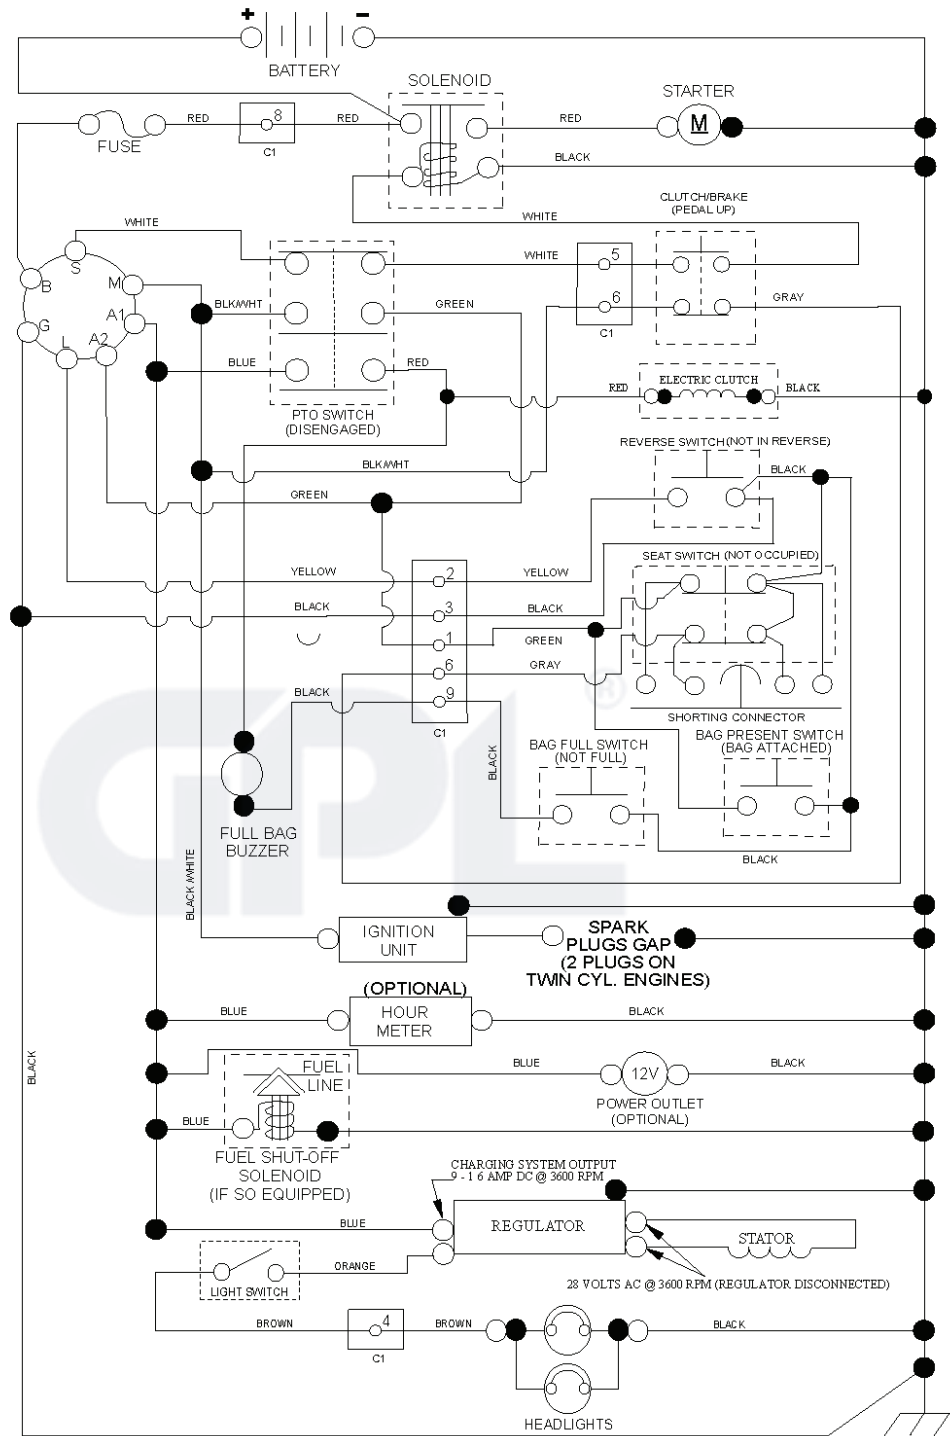

IGNITION SWITCH

POSITION	CIRCUIT	"MAKE"
OFF	M+G+A1	
RUN/OVERRIDE	B+A1	
RUN	B+A1	L+A2
START	B+S+A1	

WIRING INSULATED CLIPS
NOTE: IF WIRING INSULATED CLIPS WERE REMOVED FOR SERVICING OF UNIT, THEY SHOULD BE RE-INSTALLED TO PROPERLY SECURE YOUR WIRING.

● NON-REMOVABLE CONNECTIONS

○ REMOVABLE CONNECTIONS