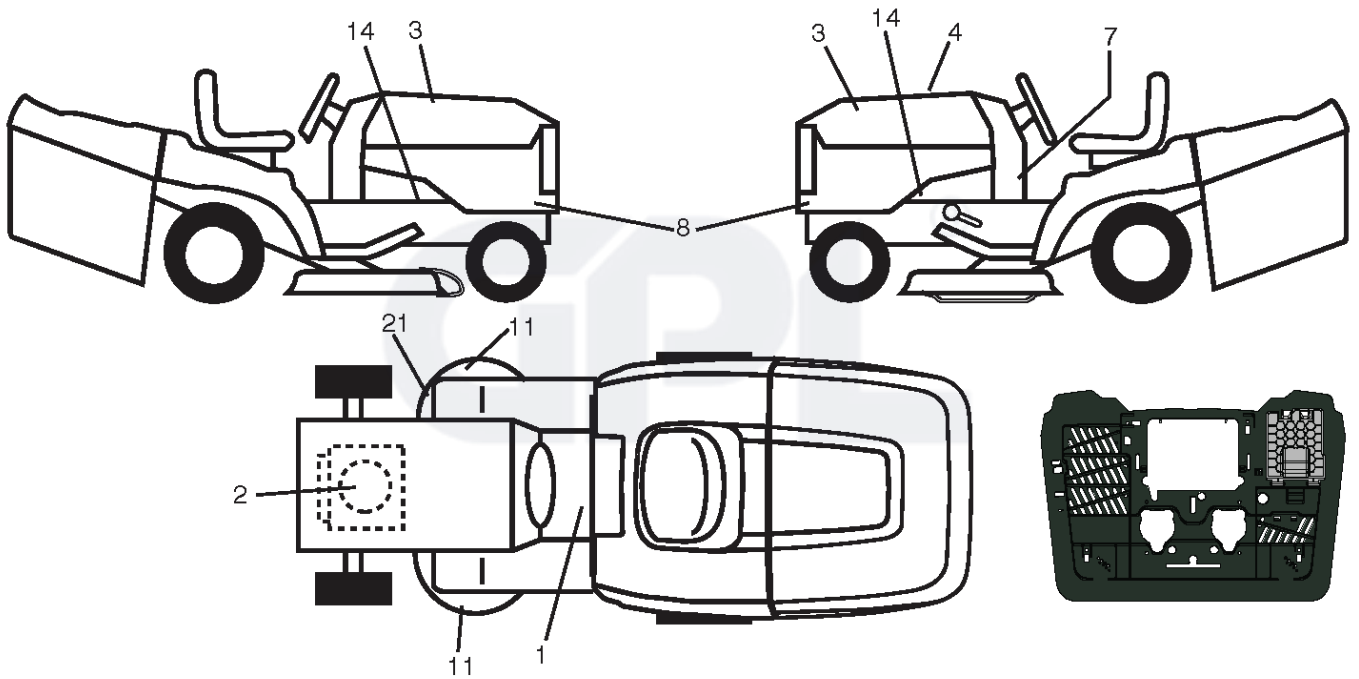

REF.	PART NO.	DESCRIPTION	REMARK	QTY.	KIT
1	581578301	DECAL		1	
2	532196841	DECAL		1	
3	581627301	DECAL		1	
4	581563801	DECAL		1	
7	532440247	DECAL		1	
8	532446159	DECAL		1	
11	581579101	DECAL		1	
14	581579601	DECAL		1	
21	532441189	DECAL		1	
--	532445102	DECAL		1	
--	532444619	DECAL		1	
--	532445493	DECAL		1	
--	532441409	PAD	"NOT SHOWN, LH"	1	
--	532441410	PAD	"NOT SHOWN, RH"	1