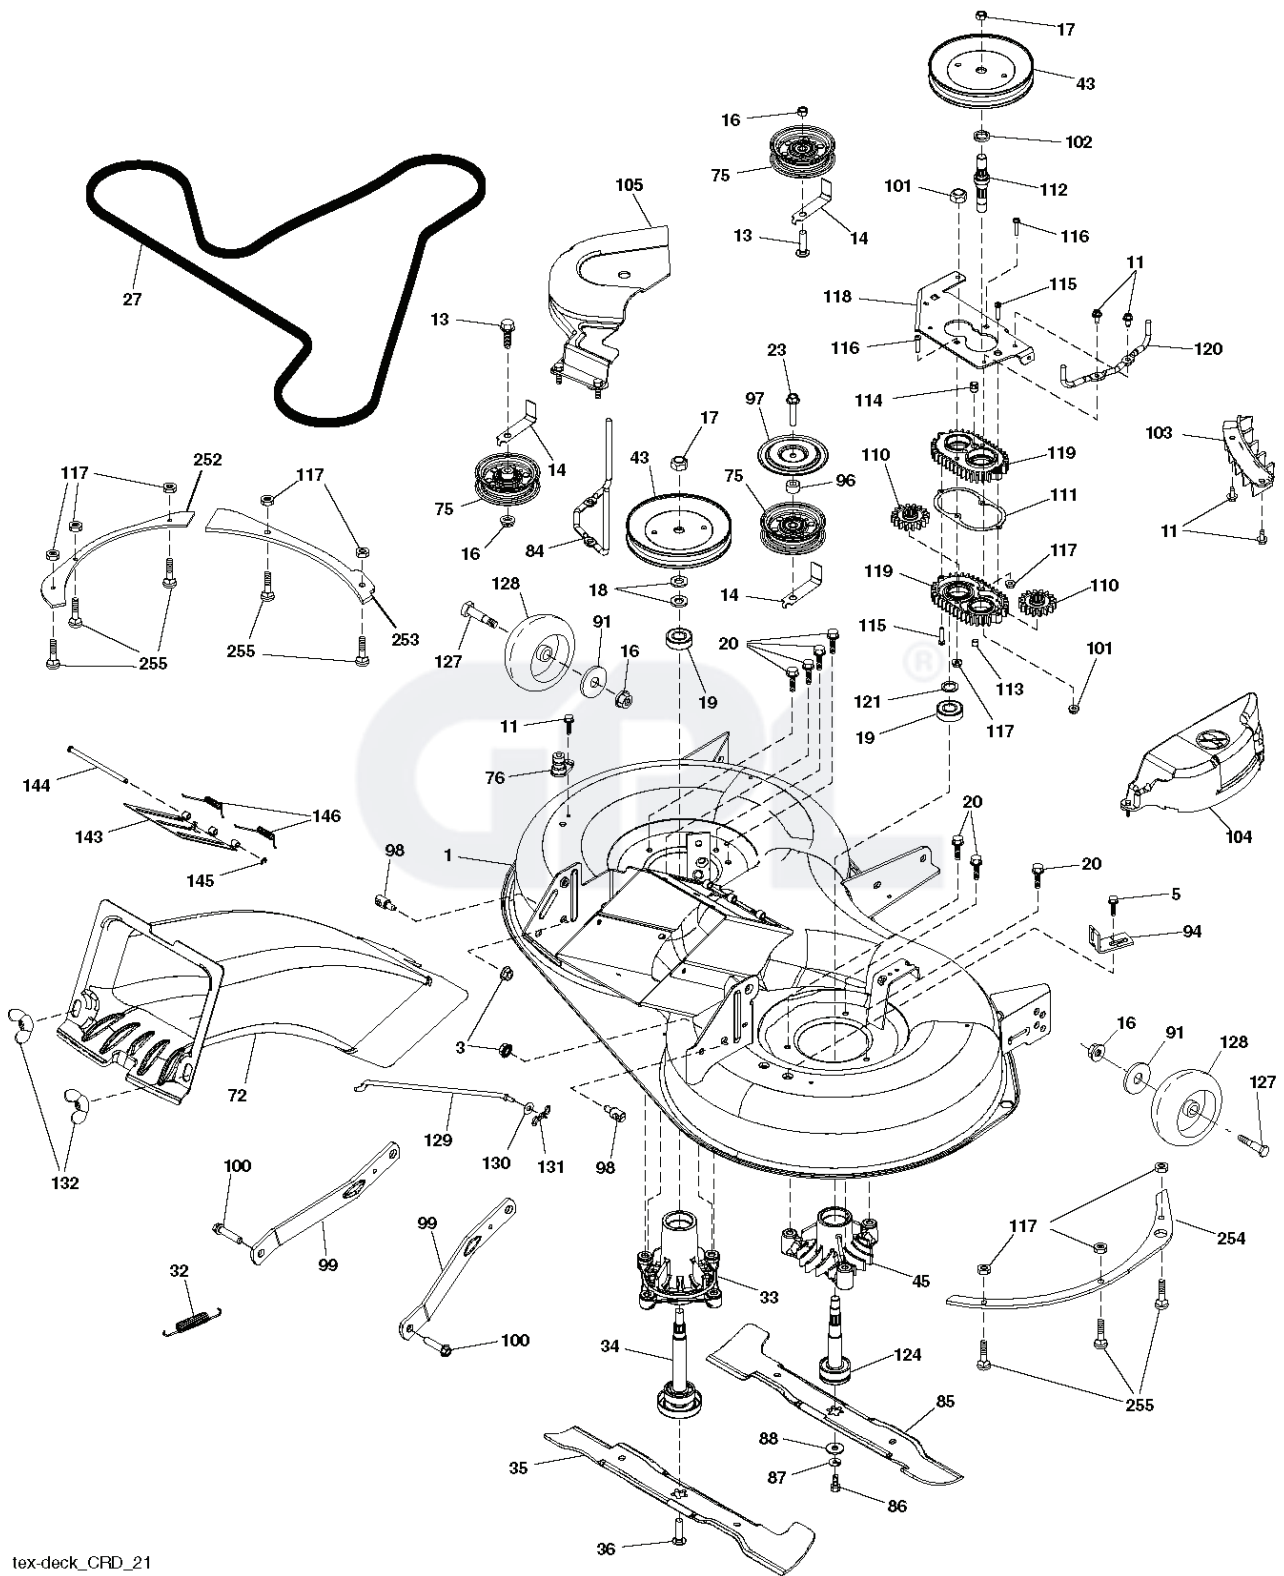

REF.	PART NO.	DESCRIPTION	REMARK	QTY.	KIT
1	580465302	CUTTING DECK		1	
3	873900500	NUT	RH	1	
5	817000510	BOLT		1	
11	532137729	SCREW		1	
13	872110612	BOLT		1	
14	532156085	BELT GUIDE		1	
16	873900600	NUT		1	
17	532400234	NUT		1	
18	532187690	WASHER		1	
19	532110485	BEARING		1	
20	532173984	SCREW		1	
23	817490628	SCREW		1	
27	532445834	BELT		1	
32	532446205	SPRING		1	
33	532187281	BEARING HOUSING		1	
34	532192872	SHAFT ASSY		1	
35	532427984	RIDE ON BLADE		1	
36	532193003	SCREW		1	
43	532197473	PULLEY		1	
45	532137152	BEARING HOUSING		1	
72	532443903	CHUTE		1	
75	532131494	PULLEY		1	
76	532415598	HOSE COUPLING		1	
84	532400140	KEEPER		1	
85	532427985	BLADE		1	
86	532181713	BOLT		1	
87	810030600	WASHER		1	
88	532140296	WASHER		1	
91	819132012	WASHER		1	
94	532197250	BRACKET		1	
96	532400271	SPACER		1	
97	532182061	PROTECTOR		1	
98	532195161	STUD		1	
99	532195186	ARM		1	
100	532196539	BOLT		1	
101	873680900	NUT		1	
102	532402511	SPACER		1	
103	532436992	GUARD		1	
104	532441479	COVER		1	
105	532441478	COVER		1	
110	532415356	GEAR		1	
111	532436979	GASKET		1	
112	532436988	SHAFT		1	
113	532438533	PLUG		1	
114	532438534	VALVE		1	
115	818031016	SCREW		1	
116	872110414	BOLT		1	
117	873900400	NUT		1	
118	532436989	ARM		1	
119	532438166	GEARCASE		1	
120	532436991	BRACKET		1	
121	532436985	WASHER		1	
124	532436986	SHAFT		1	
127	532193406	BOLT		1	
128	532174873	WHEEL		1	
129	532404851	ROD		1	
130	819131312	WASHER		1	
131	532194208	PIN		1	
132	532178899	KNOB		1	
143	532435538	DOOR		1	
144	532435861	PEN		1	
145	532437988	RING		1	
146	532445896	SPRING		1	
--	532192870	SPINDLE	NOT SHOWN	1	
--	532447901	CUTTING DECK	*Includes housing, shaft assembly, and bearing only - pulley/nut/washer and blade bolt/washers not included*	1	
252	581554402	ROD		1	
253	581554502	ROD		1	
254	581554702	ROD		1	
255	539109800	BOLT		1