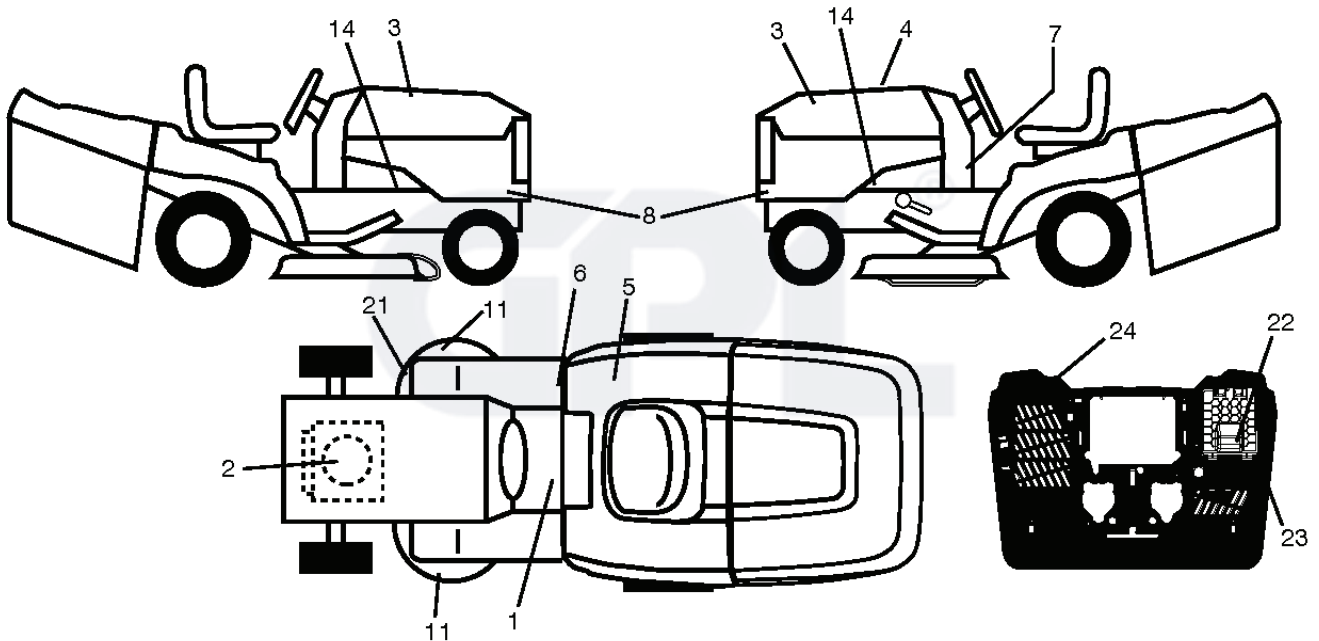

REF.	PART NO.	DESCRIPTION	REMARK	QTY.	KIT
1	532445503	DECAL		1	
2	532196841	DECAL		1	
3	581627301	DECAL		1	
4	532438895	DECAL		1	
5	532178302	DECAL		1	
6	532180432	DECAL		1	
7	532440247	DECAL		1	
8	532446159	DECAL		1	
11	532182166	DECAL		1	
14	532159736	DECAL		1	
21	532441189	DECAL		1	
22	532445102	DECAL		1	
23	532444519	BOX		1	
24	532445493	DECAL		1	
--	532441409	PAD	"NOT SHOWN, LH"	1	
--	532441410	PAD	"NOT SHOWN, RH"	1