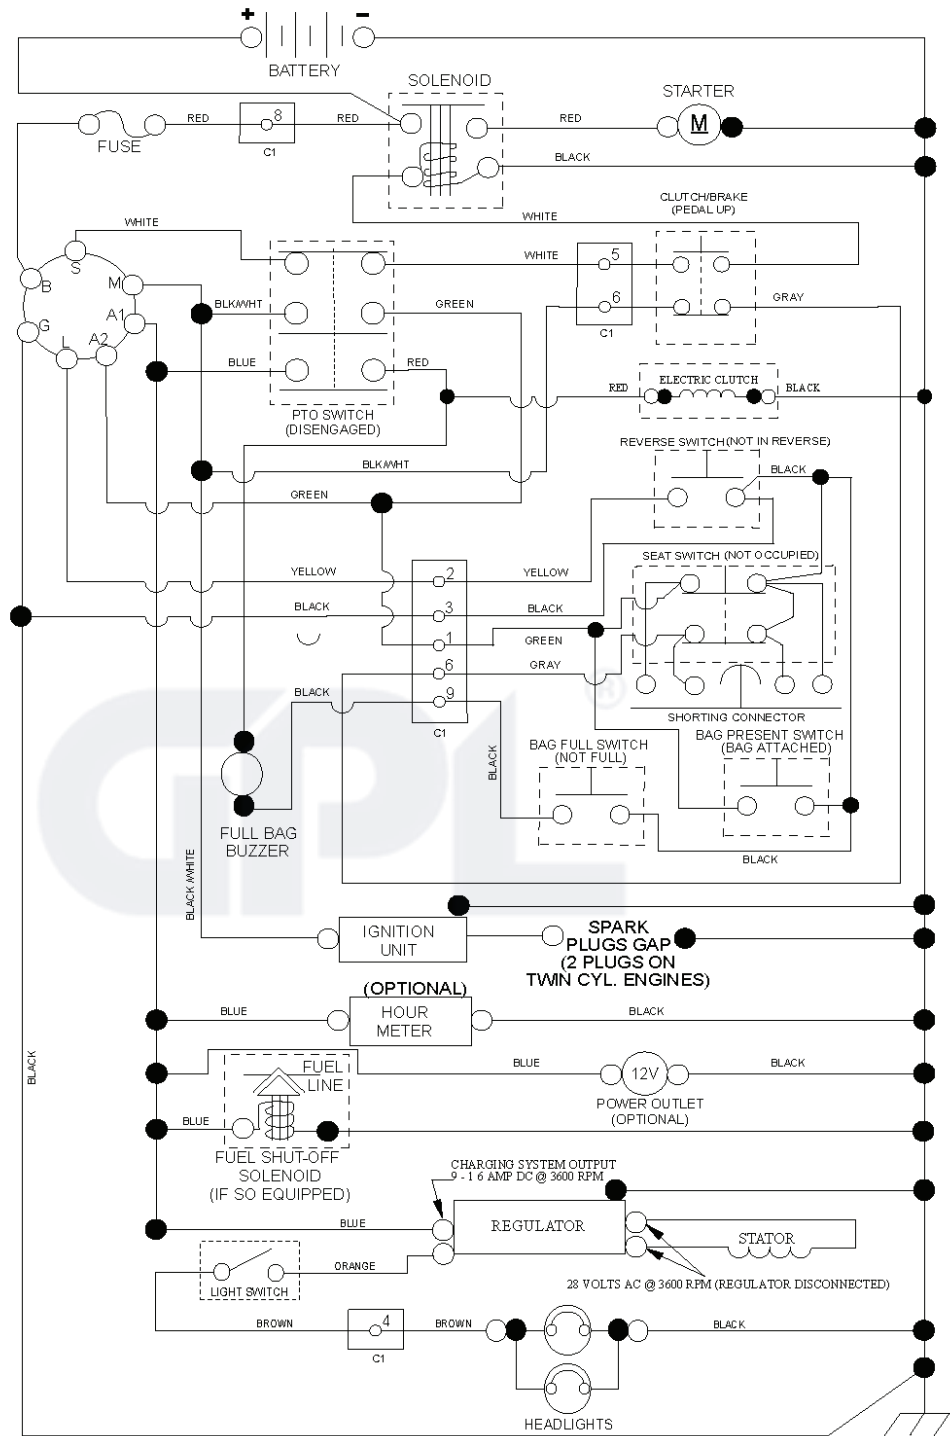

IGNITION SWITCH

POSITION	CIRCUIT "MAKE"
OFF	M+G+A1
RUN/OVERRIDE	B+A1
RUN	B+A1 L+A2
START	B+S+A1

WIRING INSULATED CLIPS
NOTE: IF WIRING INSULATED CLIPS WERE REMOVED FOR SERVICING OF UNIT, THEY SHOULD BE RE-INSTALLED TO PROPERLY SECURE YOUR WIRING.

● NON-REMOVABLE CONNECTIONS

○ REMOVABLE CONNECTIONS