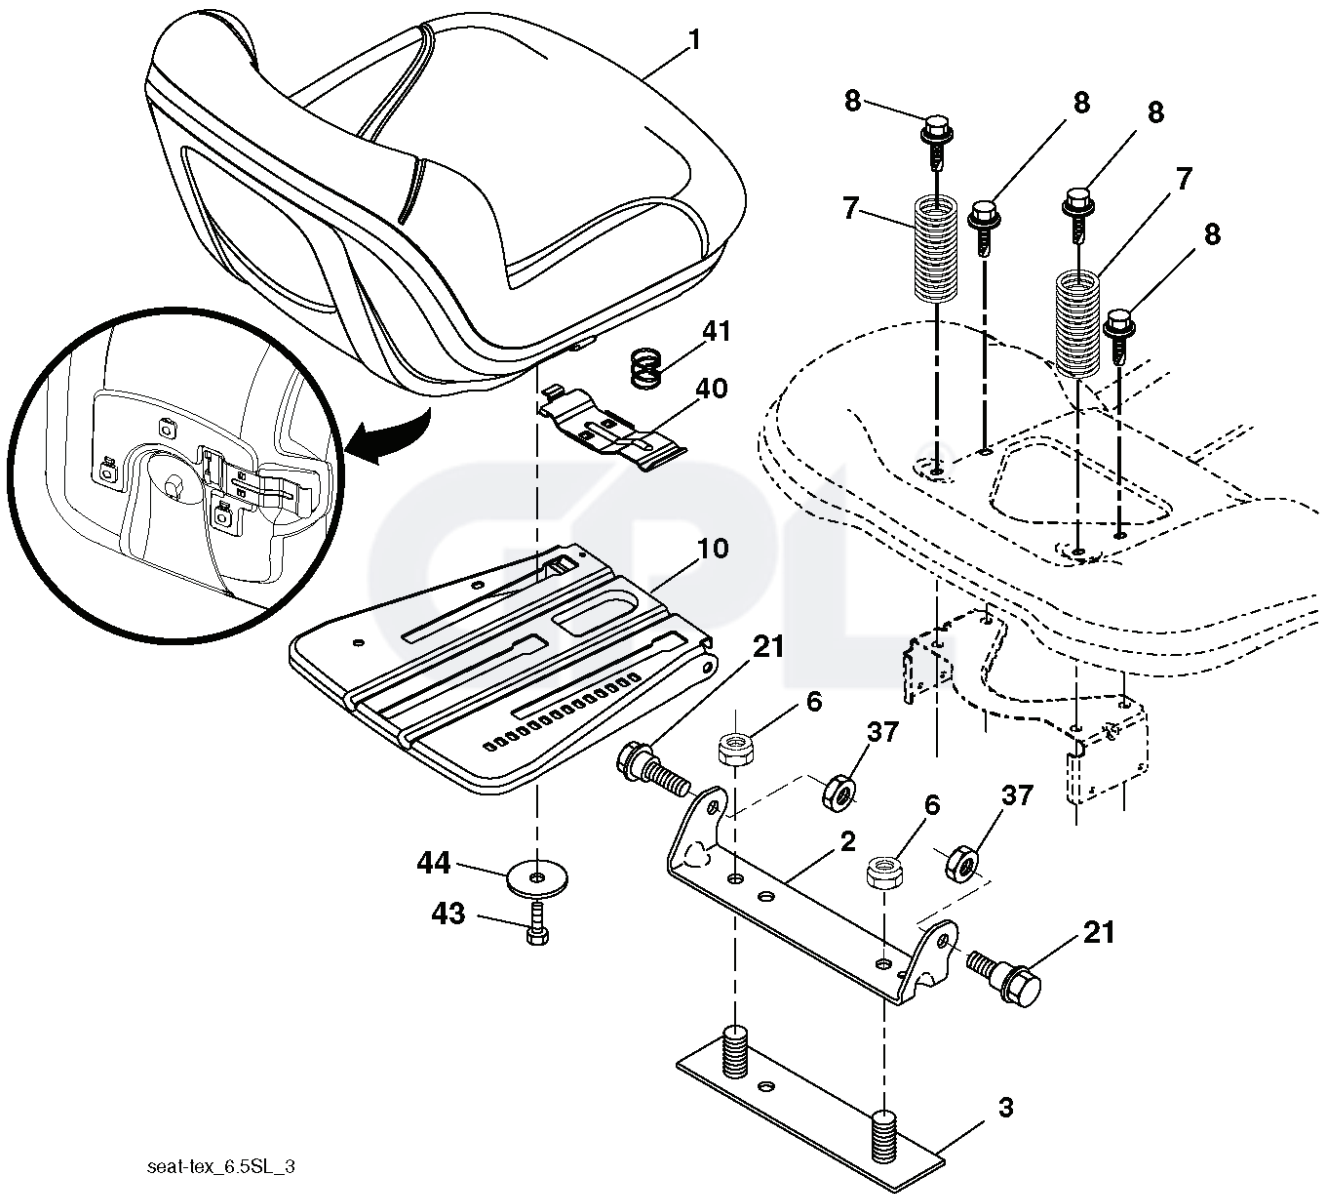

lift-tex_34

*Key 91 may be substituted for Key 101

REF.	PART NO.	DESCRIPTION	REMARK	QTY.	KIT
2	532436996	SHAFT	RH	1	
3	532195231	LEVER	RH	1	
7	532411555	GRIP		1	
10	532196314	SPRING		1	
87	532194209	SPRING		1	
88	532445496	SPRING		1	
89	819191912	WASHER		1	
90	532194208	PIN		1	
91	532195181	LINK		1	
97	817490608	SCREW		1	
98	532195270	LINK		1	
100	873930600	NUT		1	
101	532407003	LINK		1	

GPL®

IGNITION SWITCH

POSITION	CIRCUIT "MAKE"
OFF	M+G+A1
RUN/OVERRIDE	B+A1
RUN	B+A1 L+A2
START	B+S+A1

CHASSIS HARNESS CONNECTOR (C1) (MATING SIDE)

DASH HARNESS CONNECTOR (C1) (MATING SIDE)

WIRING INSULATED CLIPS
 NOTE: IF WIRING INSULATED CLIPS WERE REMOVED FOR SERVICING OF UNIT, THEY SHOULD BE RE-INSTALLED TO PROPERLY SECURE YOUR WIRING.

● NON-REMOVABLE CONNECTIONS

○ REMOVABLE CONNECTIONS

seat-lex_6.5SL_3

REF.	PART NO.	DESCRIPTION	REMARK	QTY.	KIT
1	532439822	SEAT		1	
2	532180166	BRACKET		1	
3	532140675	STRAP		1	
6	873800600	NUT		1	
7	532124181	SPRING		1	
8	532171877	BOLT		1	
10	532196977	PLATE		1	
21	532171852	BOLT		1	
37	873800500	LOCK NUT		1	
40	532197661	HANDLE		1	
41	532198200	SPRING		1	
43	874760612	BOLT		1	
44	819133812	WASHER		1	