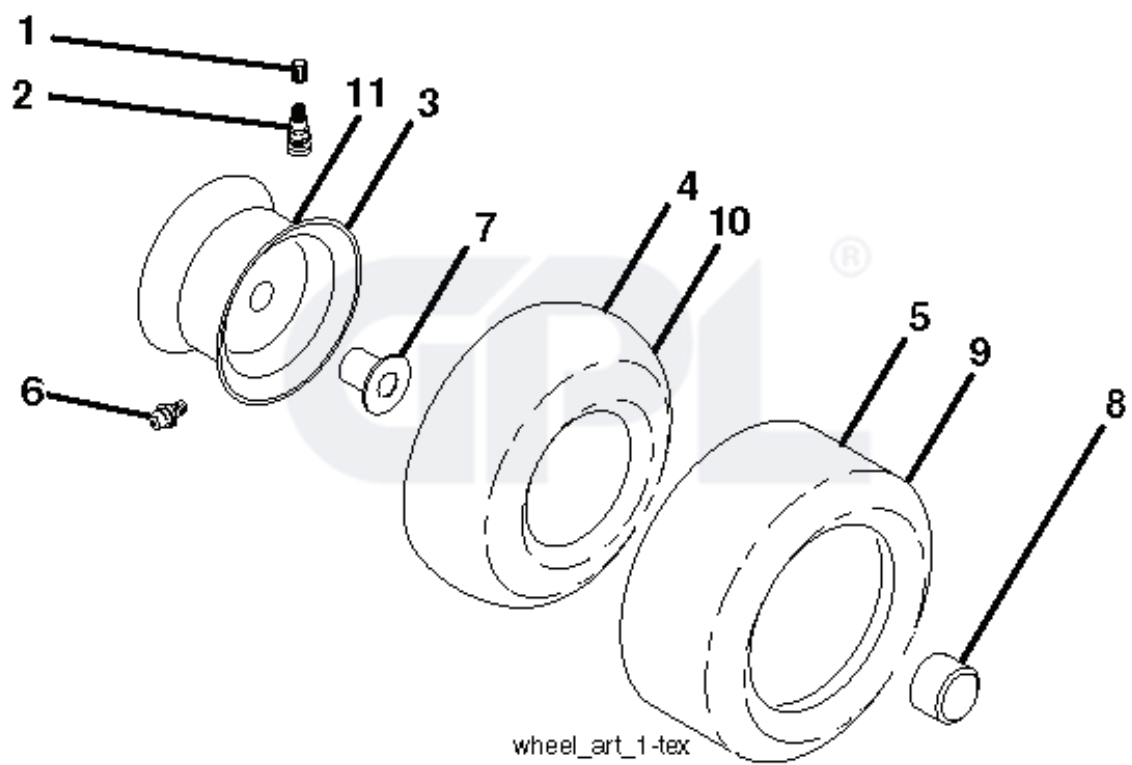

GPL®

IGNITION SWITCH

POSITION	CIRCUIT "MAKE"
OFF	M+G+A1
RUN/OVERRIDE	B+A1
RUN	B+A1 L+A2
START	B+S+A1

CHASSIS HARNESS CONNECTOR (C1) (MATING SIDE)

DASH HARNESS CONNECTOR (C1) (MATING SIDE)

WIRING INSULATED CLIPS
 NOTE: IF WIRING INSULATED CLIPS WERE REMOVED FOR SERVICING OF UNIT, THEY SHOULD BE RE-INSTALLED TO PROPERLY SECURE YOUR WIRING.

● NON-REMOVABLE CONNECTIONS

○ REMOVABLE CONNECTIONS

seat-lex_6.5SL_3

REF.	PART NO.	DESCRIPTION	REMARK	QTY.	KIT
1	532439822	SEAT		1	
2	532180166	BRACKET		1	
3	532140675	STRAP		1	
6	873800600	NUT		1	
7	532124181	SPRING		1	
8	532171877	BOLT		1	
10	532196977	PLATE		1	
21	532171852	BOLT		1	
37	873800500	LOCK NUT		1	
40	532197661	HANDLE		1	
41	532198200	SPRING		1	
43	874760612	BOLT		1	
44	819133812	WASHER		1	

GPL®

steering-tex_TTR_9

REF.	PART NO.	DESCRIPTION	REMARK	QTY.	KIT
1	532439740	STEERING WHEEL		1	
2	532436870	WHEEL AXLE		1	
4	532436873	SPINDLE	LH	1	
5	532436874	SPINDLE	RH	1	
6	532124931	WASHER		1	
7	532121748	WASHER		1	
8	812000029	RETAINER RING		1	
9	532121232	HUB CAP		1	
13	532121749	WASHER		1	
14	810040600	WASHER		1	
15	873540600	NUT		1	
16	532444212	SHAFT		1	
19	532194729	PLATE		1	
21	532437747	ADAPTER WHEEL		1	
22	532194845	BUSHING		1	
26	532439743	HUB CAP		1	
28	817000612	SCREW		1	
35	532440770	GEAR		1	
45	819183812	WASHER		1	
51	873940800	NUT		1	
53	532188967	WASHER		1	
57	532407465	BRACKET		1	
58	532194747	BOLT		1	
59	532194748	WASHER		1	
60	873971000	NUT		1	
61	532436884	LINK	LH	1	
62	532436885	TUBE	RH	1	
63	817000512	SCREW		1	
64	532199849	SPRING RETAINER		1	
66	871020748	BOLT		1	
67	532194737	BUSHING		1	
68	873900700	NUT		1	
69	532199162	WASHER		1	
70	532196197	BRACKET		1	
80	532001370	WASHER		1	
81	532436887	LINK		1	
82	532436877	BOLT		1	
85	532441873	PIVOT		1	
86	532441872	PIVOT		1	
118	532406013	BEARING		1	
122	532444962	CAP		1	