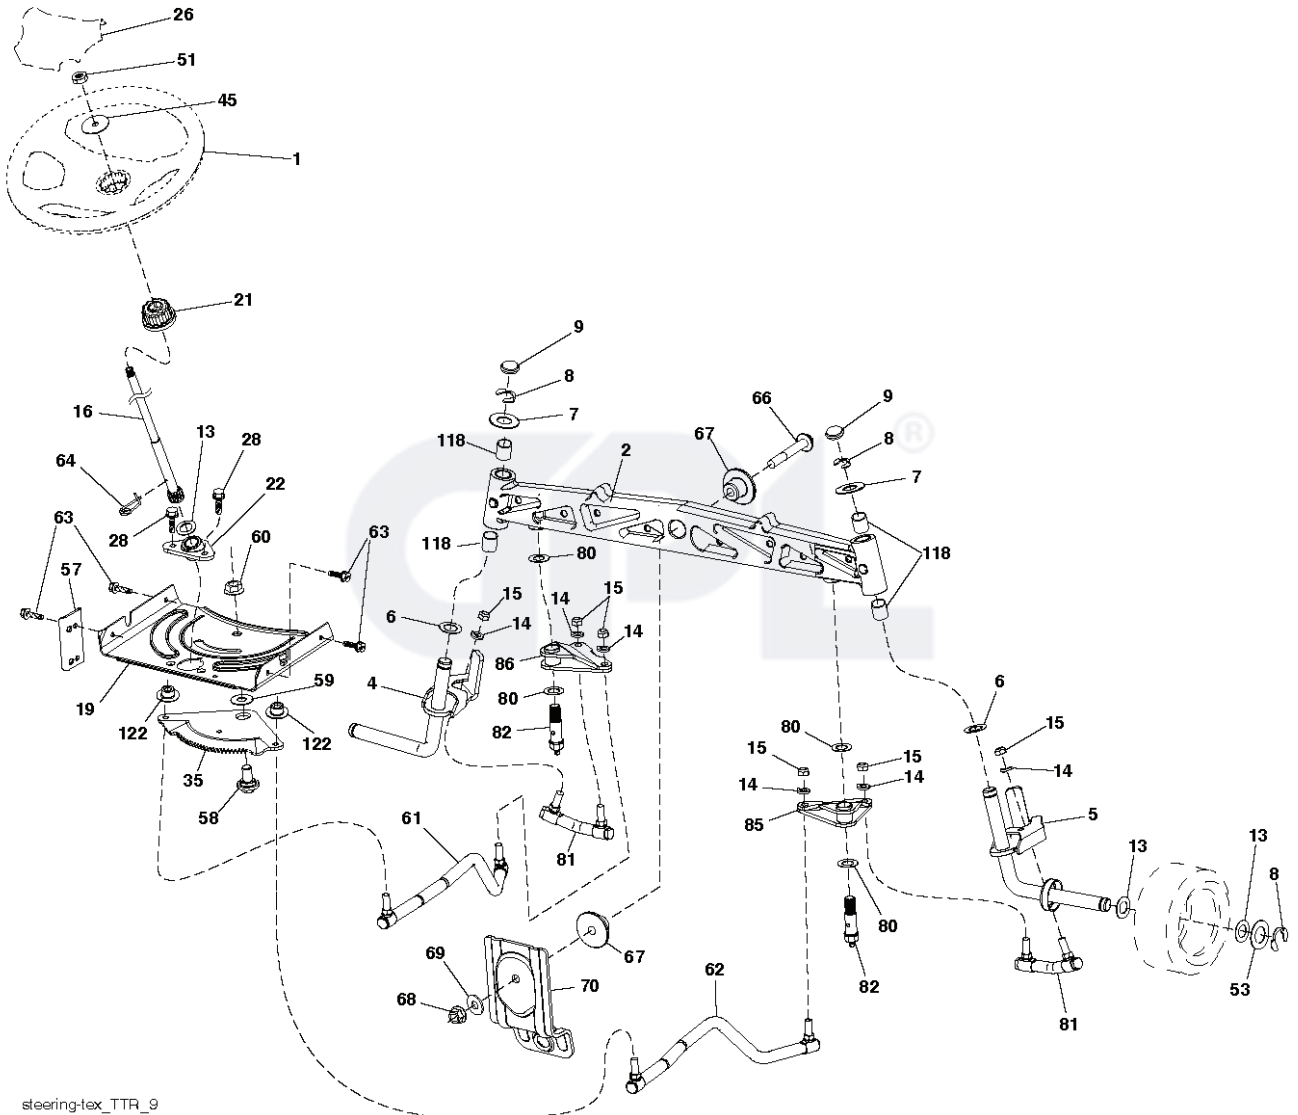

GPL®

IGNITION SWITCH

POSITION	CIRCUIT "MAKE"
OFF	M+G+A1
RUN/OVERRIDE	B+A1
RUN	B+A1 L+A2
START	B+S+A1

CHASSIS HARNESS CONNECTOR (C1) (MATING SIDE)

DASH HARNESS CONNECTOR (C1) (MATING SIDE)

WIRING INSULATED CLIPS
 NOTE: IF WIRING INSULATED CLIPS WERE REMOVED FOR SERVICING OF UNIT, THEY SHOULD BE RE-INSTALLED TO PROPERLY SECURE YOUR WIRING.

● NON-REMOVABLE CONNECTIONS

○ REMOVABLE CONNECTIONS

seat-lex_6.5SL_3

REF.	PART NO.	DESCRIPTION	REMARK	QTY.	KIT
1	532439822	SEAT		1	
2	532180166	BRACKET		1	
3	532140675	STRAP		1	
6	873800600	NUT		1	
7	532124181	SPRING		1	
8	532171877	BOLT		1	
10	532196977	PLATE		1	
21	532171852	BOLT		1	
37	873800500	LOCK NUT		1	
40	532197661	HANDLE		1	
41	532198200	SPRING		1	
43	874760612	BOLT		1	
44	819133812	WASHER		1	

GPL®

steering-tex_TTR_9

REF.	PART NO.	DESCRIPTION	REMARK	QTY.	KIT
1	532439740	STEERING WHEEL		1	
2	532436870	WHEEL AXLE		1	
4	532436873	SPINDLE	LH	1	
5	532436874	SPINDLE	RH	1	
6	532124931	WASHER		1	
7	532121748	WASHER		1	
8	812000029	RETAINER RING		1	
9	532121232	HUB CAP		1	
13	532121749	WASHER		1	
14	810040600	WASHER		1	
15	873540600	NUT		1	
16	532444212	SHAFT		1	
19	532194729	PLATE		1	
21	532437747	ADAPTER WHEEL		1	
22	532194845	BUSHING		1	
26	532439743	HUB CAP		1	
28	817000612	SCREW		1	
35	532440770	GEAR		1	
45	819183812	WASHER		1	
51	873940800	NUT		1	
53	532188967	WASHER		1	
57	532407465	BRACKET		1	
58	532194747	BOLT		1	
59	532194748	WASHER		1	
60	873971000	NUT		1	
61	532436884	LINK	LH	1	
62	532436885	TUBE	RH	1	
63	817000512	SCREW		1	
64	532199849	SPRING RETAINER		1	
66	871020748	BOLT		1	
67	532194737	BUSHING		1	
68	873900700	NUT		1	
69	532199162	WASHER		1	
70	532196197	BRACKET		1	
80	532001370	WASHER		1	
81	532436887	LINK		1	
82	532436877	BOLT		1	
85	532441873	PIVOT		1	
86	532441872	PIVOT		1	
118	532406013	BEARING		1	
122	532444962	CAP		1	