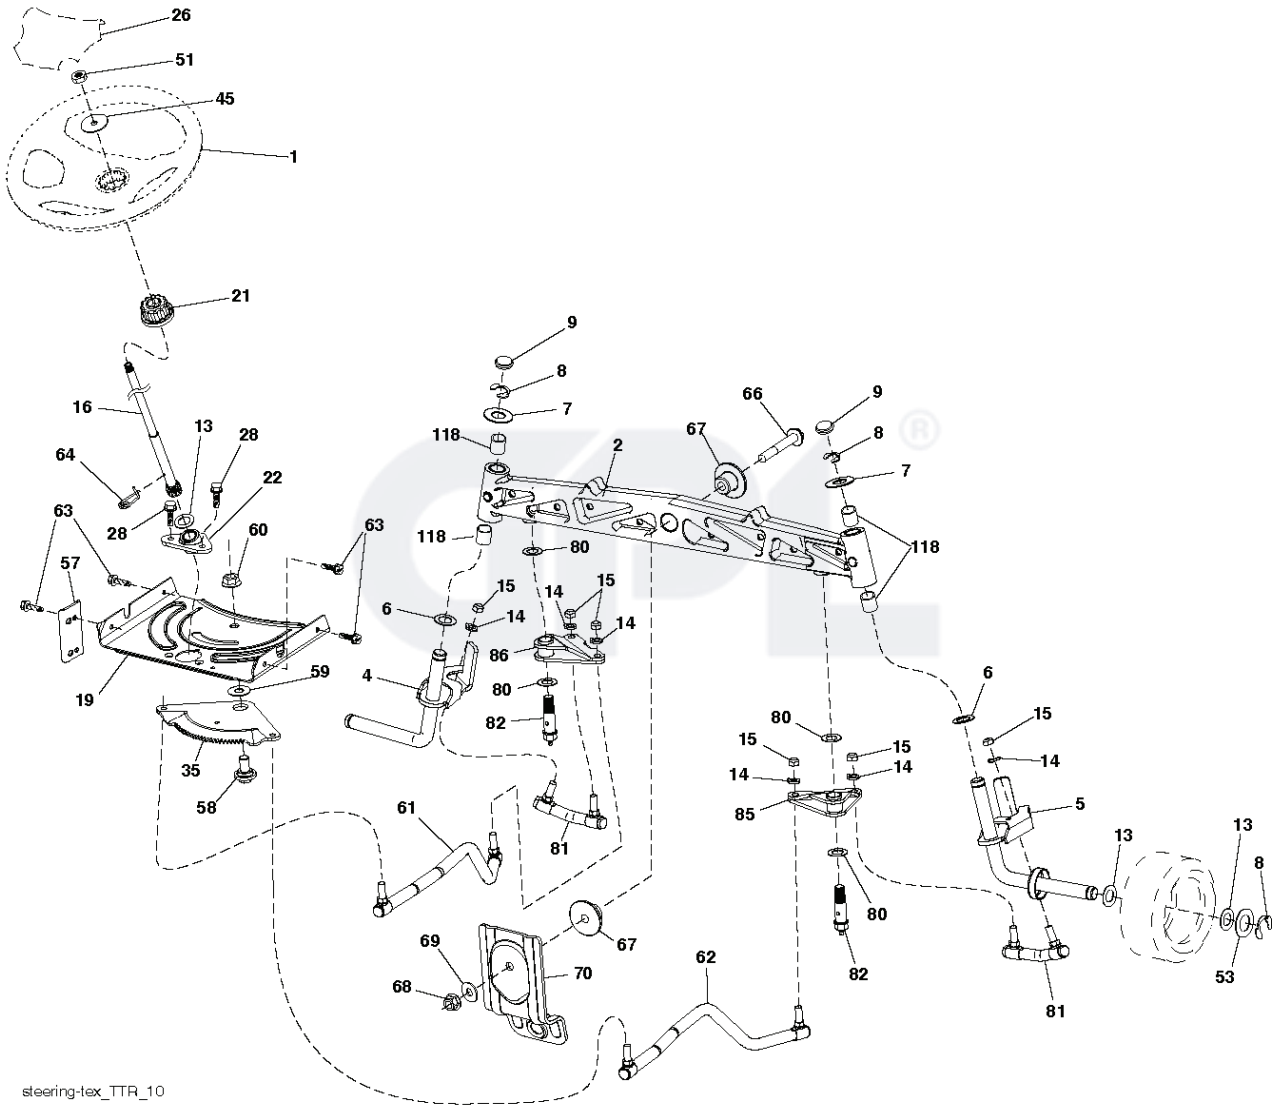

REF.	PART NO.	DESCRIPTION	REMARK	QTY.	KIT
2	532436996	SHAFT	RH	1	
3	532195231	LEVER	RH	1	
7	532411555	GRIP		1	
10	532196314	SPRING		1	
87	532194209	SPRING		1	
88	532445496	SPRING		1	
89	819191912	WASHER		1	
90	532194208	PIN		1	
91	532195181	LINK		1	
97	817490608	SCREW		1	
98	532195270	LINK		1	
100	873930600	NUT		1	
101	532407003	LINK		1	

GPL®

IGNITION SWITCH

POSITION	CIRCUIT	"MAKE"
OFF	M+G+A1	
RUN/OVERRIDE	B+A1	
RUN	B+A1	L+A2
START	B+S+A1	

CHASSIS HARNESS CONNECTOR (C1) (MATING SIDE)

DASH HARNESS CONNECTOR (C1) (MATING SIDE)

WIRING INSULATED CLIPS
 NOTE: IF WIRING INSULATED CLIPS WERE REMOVED FOR SERVICING OF UNIT, THEY SHOULD BE RE-INSTALLED TO PROPERLY SECURE YOUR WIRING.

● NON-REMOVABLE CONNECTIONS

○ REMOVABLE CONNECTIONS

steering-tex_TTR_10

REF.	PART NO.	DESCRIPTION	REMARK	QTY.	KIT
1	532439740	STEERING WHEEL		1	
2	532436870	WHEEL AXLE		1	
4	532436873	SPINDLE	LH	1	
5	532436874	SPINDLE	RH	1	
6	532124931	WASHER		1	
7	532121748	WASHER		1	
8	812000029	RETAINER RING		1	
9	532121232	HUB CAP		1	
13	532121749	WASHER		1	
14	810040600	WASHER		1	
15	873540600	NUT		1	
16	532444212	SHAFT		1	
19	532194729	PLATE		1	
21	532437747	ADAPTER WHEEL		1	
22	532194845	BUSHING		1	
26	532439743	HUB CAP		1	
28	817000612	SCREW		1	
35	532440770	GEAR		1	
45	819183812	WASHER		1	
51	873940800	NUT		1	
53	532188967	WASHER		1	
57	532407465	BRACKET		1	
58	532194747	BOLT		1	
59	532194748	WASHER		1	
60	873971000	NUT		1	
61	532436884	LINK	LH	1	
62	532436885	TUBE	RH	1	
63	817000512	SCREW		1	
64	532199849	SPRING RETAINER		1	
66	871020748	BOLT		1	
67	532194737	BUSHING		1	
68	873900700	NUT		1	
69	532199162	WASHER		1	
70	532196197	BRACKET		1	
80	532001370	WASHER		1	
81	532436887	LINK		1	
82	532436877	BOLT		1	
85	532441873	PIVOT		1	
86	532441872	PIVOT		1	
118	532406013	BEARING		1	