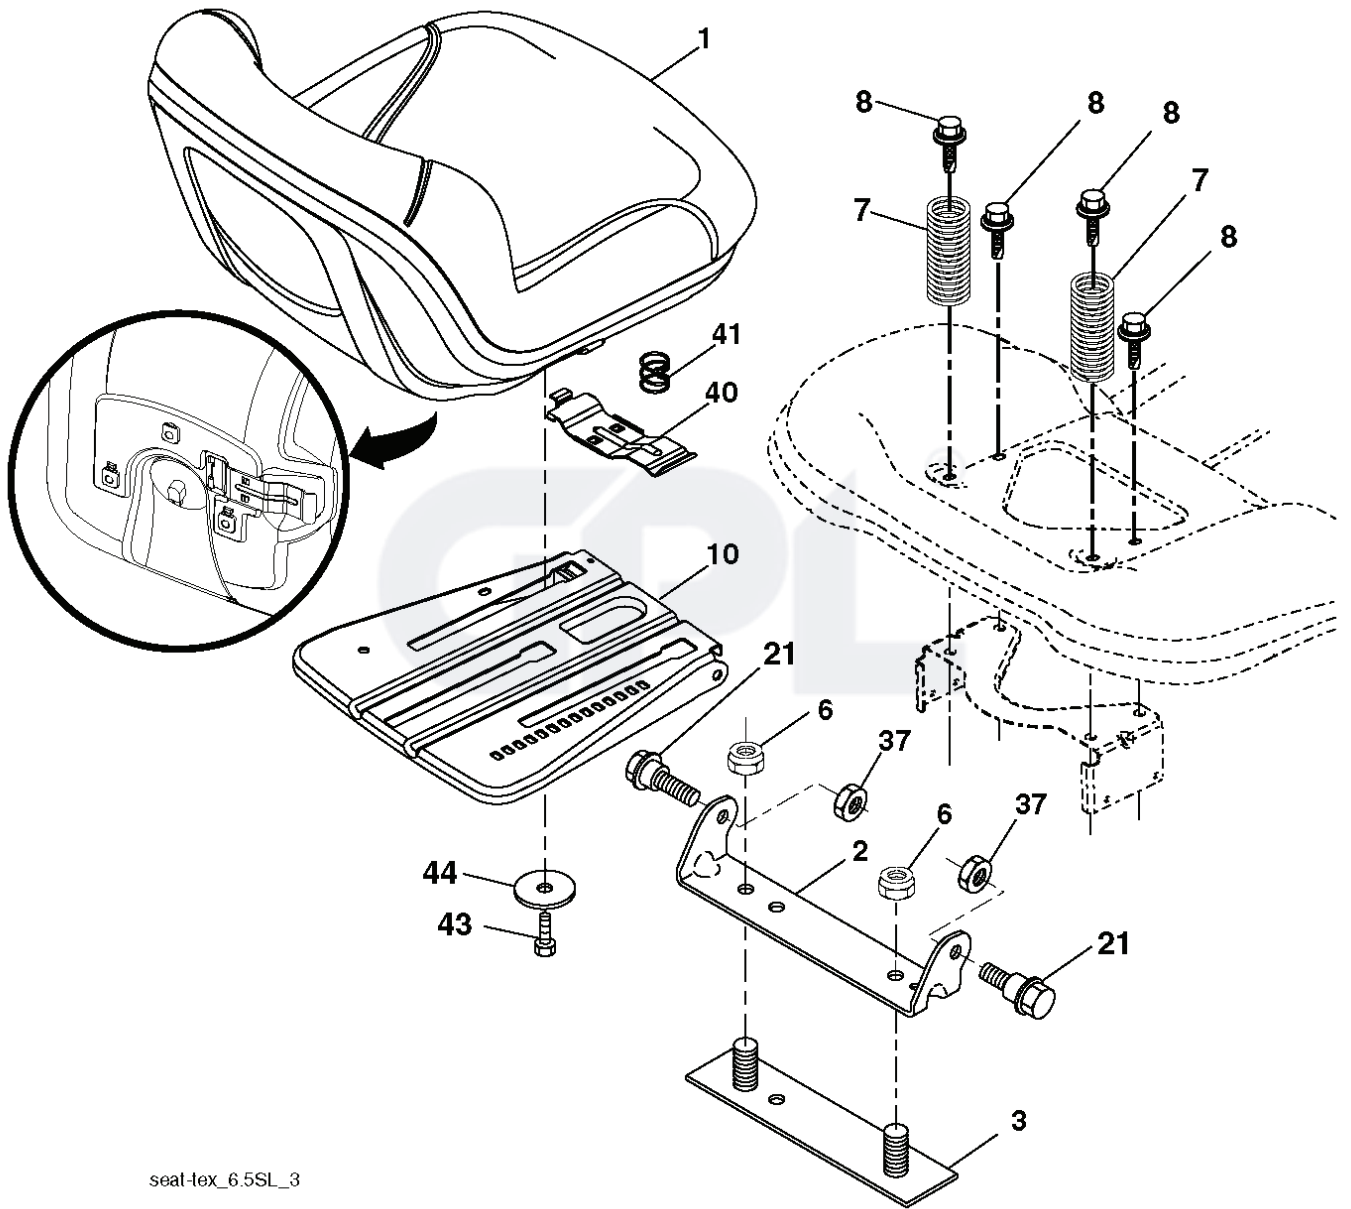

GPL®

IGNITION SWITCH

POSITION	CIRCUIT	"MAKE"
OFF	M+G+A1	
RUN/OVERRIDE	B+A1	
RUN	B+A1	L+A2
START	B+S+A1	

CHASSIS HARNESS CONNECTOR (C1) (MATING SIDE)

DASH HARNESS CONNECTOR (C1) (MATING SIDE)

WIRING INSULATED CLIPS
 NOTE: IF WIRING INSULATED CLIPS WERE REMOVED FOR SERVICING OF UNIT, THEY SHOULD BE RE-INSTALLED TO PROPERLY SECURE YOUR WIRING.

● NON-REMOVABLE CONNECTIONS

○ REMOVABLE CONNECTIONS

steering-tex_TTR_10

REF.	PART NO.	DESCRIPTION	REMARK	QTY.	KIT
1	532439740	STEERING WHEEL		1	
2	532436870	WHEEL AXLE		1	
4	532436873	SPINDLE	LH	1	
5	532436874	SPINDLE	RH	1	
6	532124931	WASHER		1	
7	532121748	WASHER		1	
8	812000029	RETAINER RING		1	
9	532121232	HUB CAP		1	
13	532121749	WASHER		1	
14	810040600	WASHER		1	
15	873540600	NUT		1	
16	532444212	SHAFT		1	
19	532194729	PLATE		1	
21	532437747	ADAPTER WHEEL		1	
22	532194845	BUSHING		1	
26	532439743	HUB CAP		1	
28	817000612	SCREW		1	
35	532440770	GEAR		1	
45	819183812	WASHER		1	
51	873940800	NUT		1	
53	532188967	WASHER		1	
57	532407465	BRACKET		1	
58	532194747	BOLT		1	
59	532194748	WASHER		1	
60	873971000	NUT		1	
61	532436884	LINK	LH	1	
62	532436885	TUBE	RH	1	
63	817000512	SCREW		1	
64	532199849	SPRING RETAINER		1	
66	871020748	BOLT		1	
67	532194737	BUSHING		1	
68	873900700	NUT		1	
69	532199162	WASHER		1	
70	532196197	BRACKET		1	
80	532001370	WASHER		1	
81	532436887	LINK		1	
82	532436877	BOLT		1	
85	532441873	PIVOT		1	
86	532441872	PIVOT		1	
118	532406013	BEARING		1	

REF.	PART NO.	DESCRIPTION	REMARK	QTY.	KIT
1	532059192	CAP VALVE		1	
2	532065139	NIPPLE		1	
3	532138336	RIM	Front 6"	1	
4	532059904	HOSE	(Service Item Only)	1	
5	532106222	TIRE	Front 15" x 6.0"-6"	1	
6	532124957	FITTING	(Front Wheel Only)	1	
7	532124959	BEARING	(Front Wheel Only)	1	
8	532175039	HUB CAP		1	
9	532420531	TIRE	Rear 18" x 9.5"-8"	1	
10	532124926	HOSE	(Service Item Only)	1	
11	532138337	RIM SPROCKET	Rear 8"	1	
	532144334	SEALING FOAM		1	