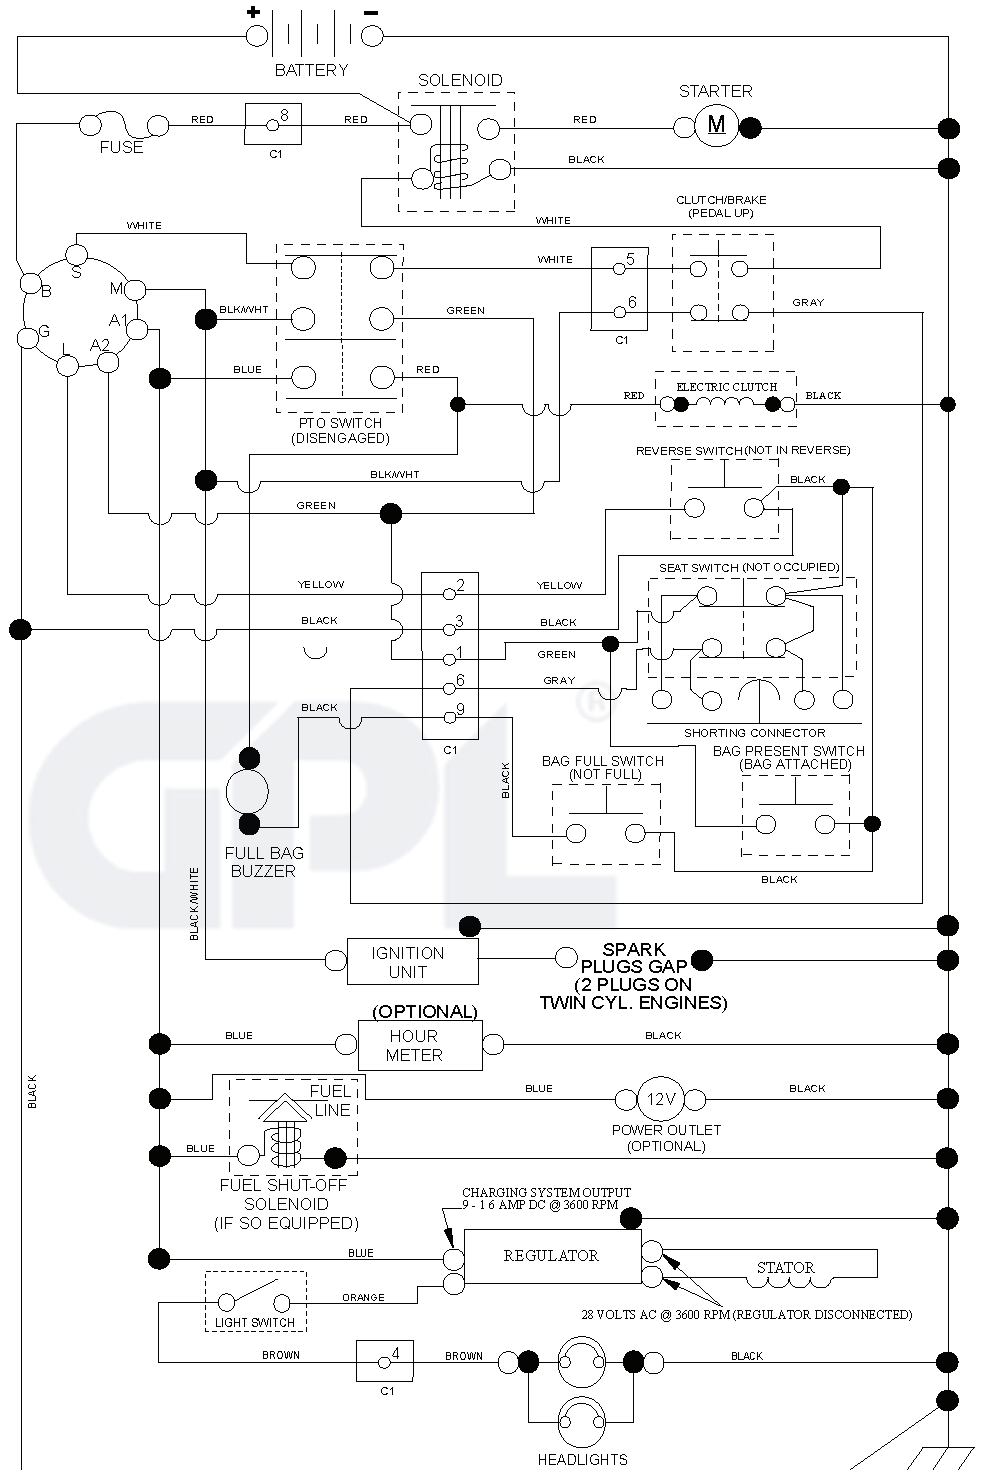

IGNITION SWITCH

POSITION	CIRCUIT	"MAKE"
OFF	M+G+A1	
RUN/OVERRIDE	B+A1	
RUN	B+A1	L+A2
START	B+S+A1	

WIRING INSULATED CLIPS
NOTE: IF WIRING INSULATED CLIPS WERE REMOVED FOR SERVICING OF UNIT, THEY SHOULD BE RE-INSTALLED TO PROPERLY SECURE YOUR WIRING.

● NON-REMOVABLE CONNECTIONS

○ REMOVABLE CONNECTIONS