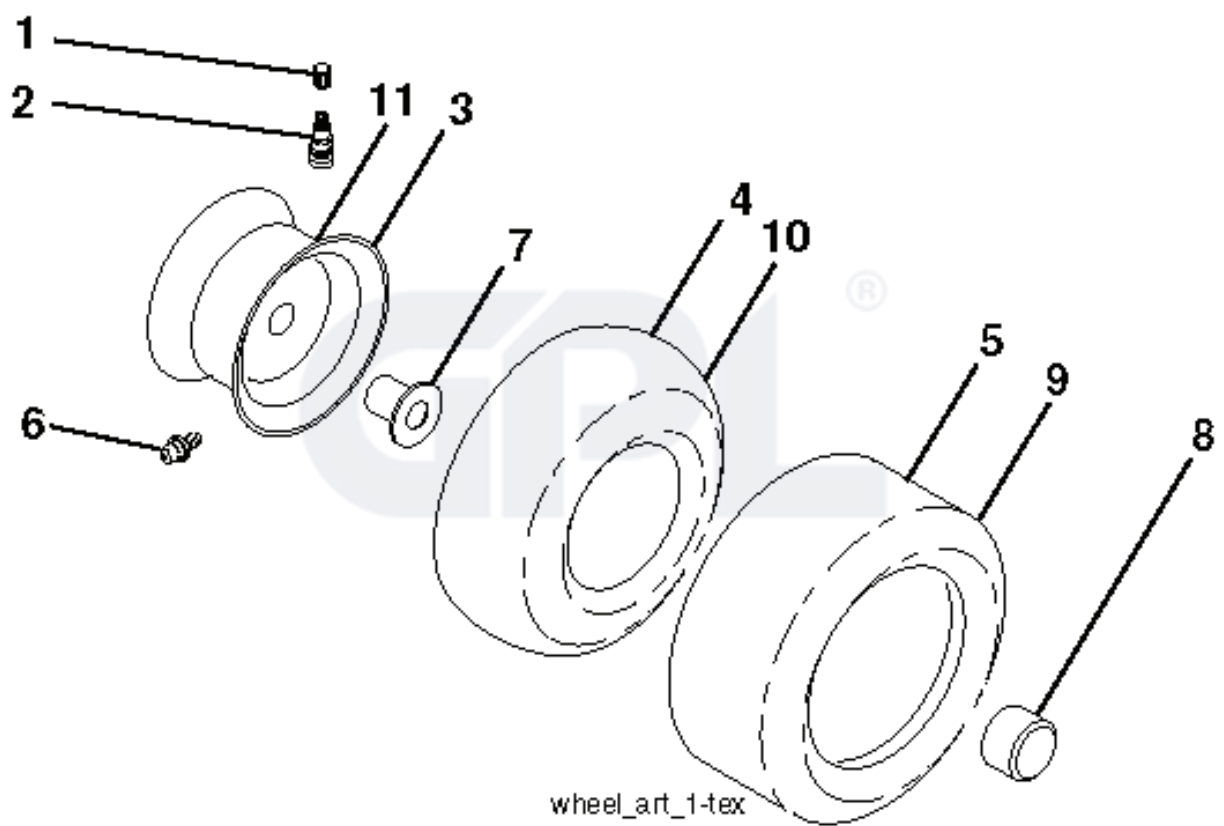

GPL®

IGNITION SWITCH

POSITION	CIRCUIT	"MAKE"
OFF	M+G+A1	
RUN/OVERRIDE	B+A1	
RUN	B+A1	L+A2
START	B+S+A1	

CHASSIS HARNESS CONNECTOR (C1) (MATING SIDE)

DASH HARNESS CONNECTOR (C1) (MATING SIDE)

WIRING INSULATED CLIPS
 NOTE: IF WIRING INSULATED CLIPS WERE REMOVED FOR SERVICING OF UNIT, THEY SHOULD BE RE-INSTALLED TO PROPERLY SECURE YOUR WIRING.

● NON-REMOVABLE CONNECTIONS

○ REMOVABLE CONNECTIONS

steering-tex_TTR_10

REF.	PART NO.	DESCRIPTION	REMARK	QTY.	KIT
1	532439740	STEERING WHEEL		1	
2	532436870	WHEEL AXLE		1	
4	532436873	SPINDLE	LH	1	
5	532436874	SPINDLE	RH	1	
6	532124931	WASHER		1	
7	532121748	WASHER		1	
8	812000029	RETAINER RING		1	
9	532121232	HUB CAP		1	
13	532121749	WASHER		1	
14	810040600	WASHER		1	
15	873540600	NUT		1	
16	532444212	SHAFT		1	
19	532194729	PLATE		1	
21	532437747	ADAPTER WHEEL		1	
22	532194845	BUSHING		1	
26	532439743	HUB CAP		1	
28	817000612	SCREW		1	
35	532440770	GEAR		1	
45	819183812	WASHER		1	
51	873940800	NUT		1	
53	532188967	WASHER		1	
57	532407465	BRACKET		1	
58	532194747	BOLT		1	
59	532194748	WASHER		1	
60	873971000	NUT		1	
61	532436884	LINK	LH	1	
62	532436885	TUBE	RH	1	
63	817000512	SCREW		1	
64	532199849	SPRING RETAINER		1	
66	871020748	BOLT		1	
67	532194737	BUSHING		1	
68	873900700	NUT		1	
69	532199162	WASHER		1	
70	532196197	BRACKET		1	
80	532001370	WASHER		1	
81	532436887	LINK		1	
82	532436877	BOLT		1	
85	532441873	PIVOT		1	
86	532441872	PIVOT		1	
118	532406013	BEARING		1	

REF.	PART NO.	DESCRIPTION	REMARK	QTY.	KIT
1	532059192	CAP VALVE		1	
2	532065139	NIPPLE		1	
3	532138336	RIM	Front 6"	1	
4	532059904	HOSE	(Service Item Only)	1	
5	532106222	TIRE	Front 15" x 6.0"-6"	1	
6	532124957	FITTING	(Front Wheel Only)	1	
7	532124959	BEARING	(Front Wheel Only)	1	
8	532175039	HUB CAP		1	
9	532420531	TIRE	Rear 18" x 9.5"-8"	1	
10	532124926	HOSE	(Service Item Only)	1	
11	532138337	RIM SPROCKET	Rear 8"	1	
	532144334	SEALING FOAM		1	