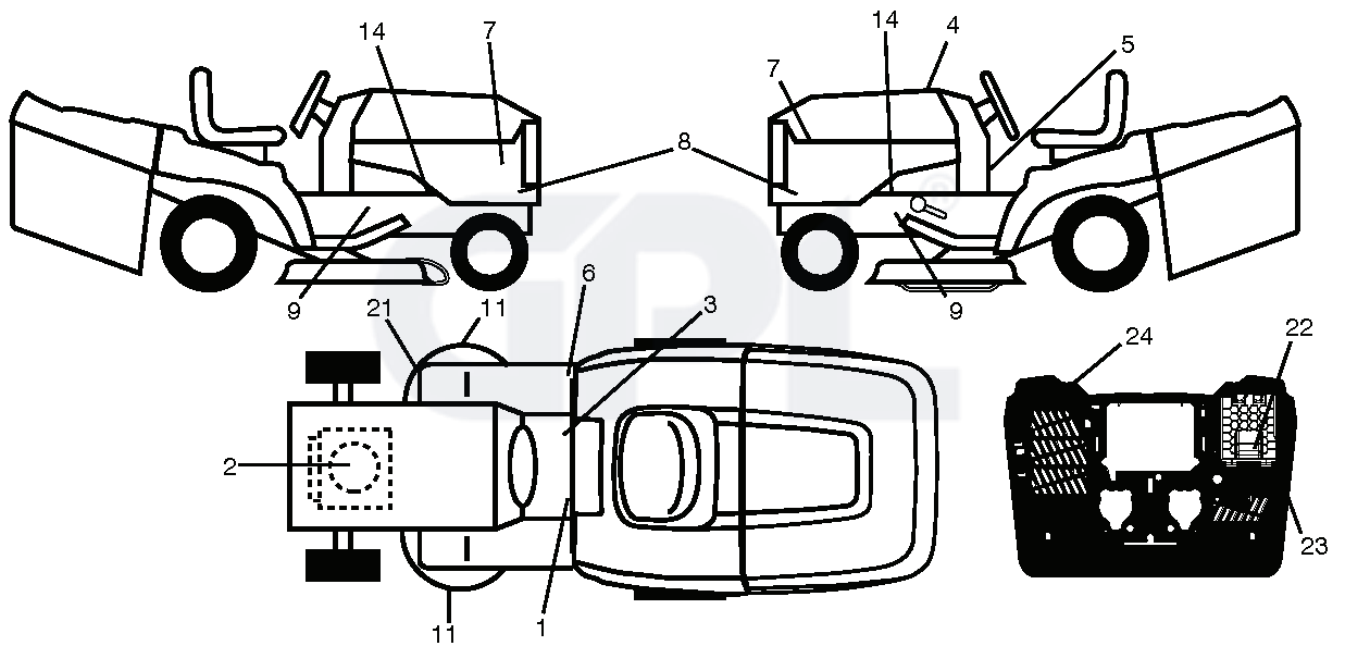

REF.	PART NO.	DESCRIPTION	REMARK	QTY.	KIT
1	532445503	DECAL		1	
2	532196841	DECAL		1	
3	532178302	DECAL		1	
4	532438895	DECAL		1	
5	532440247	DECAL		1	
6	532180432	DECAL		1	
7	581627301	DECAL		1	
8	532446159	DECAL		1	
9	532401146	DECAL		1	
11	532182166	DECAL		1	
14	532159736	DECAL		1	
21	532441189	DECAL		1	
22	532445102	DECAL		1	
23	532444619	DECAL		1	
24	532445493	DECAL		1	
--	532441409	PAD		1	
--	532441410	PAD		1