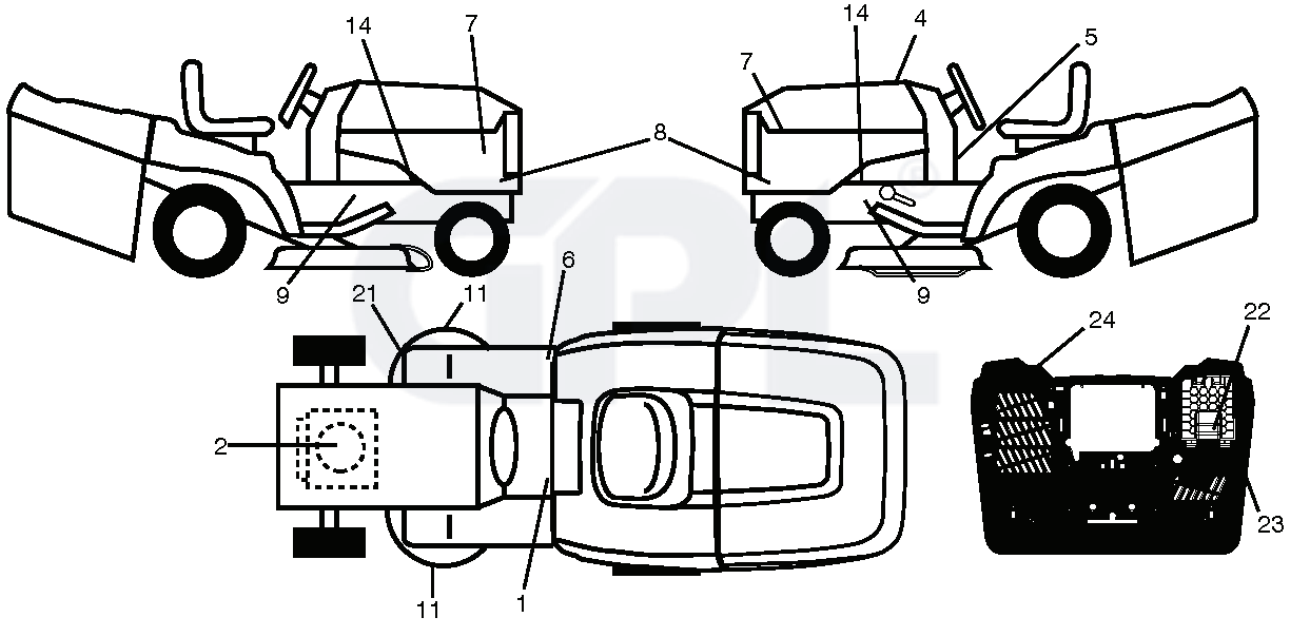

SENSITIVE ELECTRONIC
 COMPONENTS INSIDE!

(COLOR:
 CONNECTOR NUMBER - CAVITY NUMBER)

NOTE: WIRING INSULATED CLIPS/TIES:
 IF WIRING INSULATED CLIPS/TIES
 WERE REMOVED FOR SERVICE OF UNIT,
 THEY SHOULD BE RE-INSTALLED TO
 PROPERLY SECURE YOUR WIRING.

REF.	PART NO.	DESCRIPTION	REMARK	QTY.	KIT
1	532059192	CAP VALVE		1	
2	532065139	NIPPLE		1	
3	532138336	RIM	Front 6"	1	
4	532059904	HOSE	(Service Item Only)	1	
5	532106222	TIRE	Front 15" x 6.0"-6"	1	
6	532124957	FITTING	(Front Wheel Only)	1	
7	532124959	BEARING	(Front Wheel Only)	1	
8	532175039	HUB CAP		1	
9	532420531	TIRE	Rear 18" x 9.5"-8"	1	
10	532124926	HOSE	(Service Item Only)	1	
11	532138337	RIM SPROCKET	Rear 8"	1	
	532144334	SEALING FOAM		1	