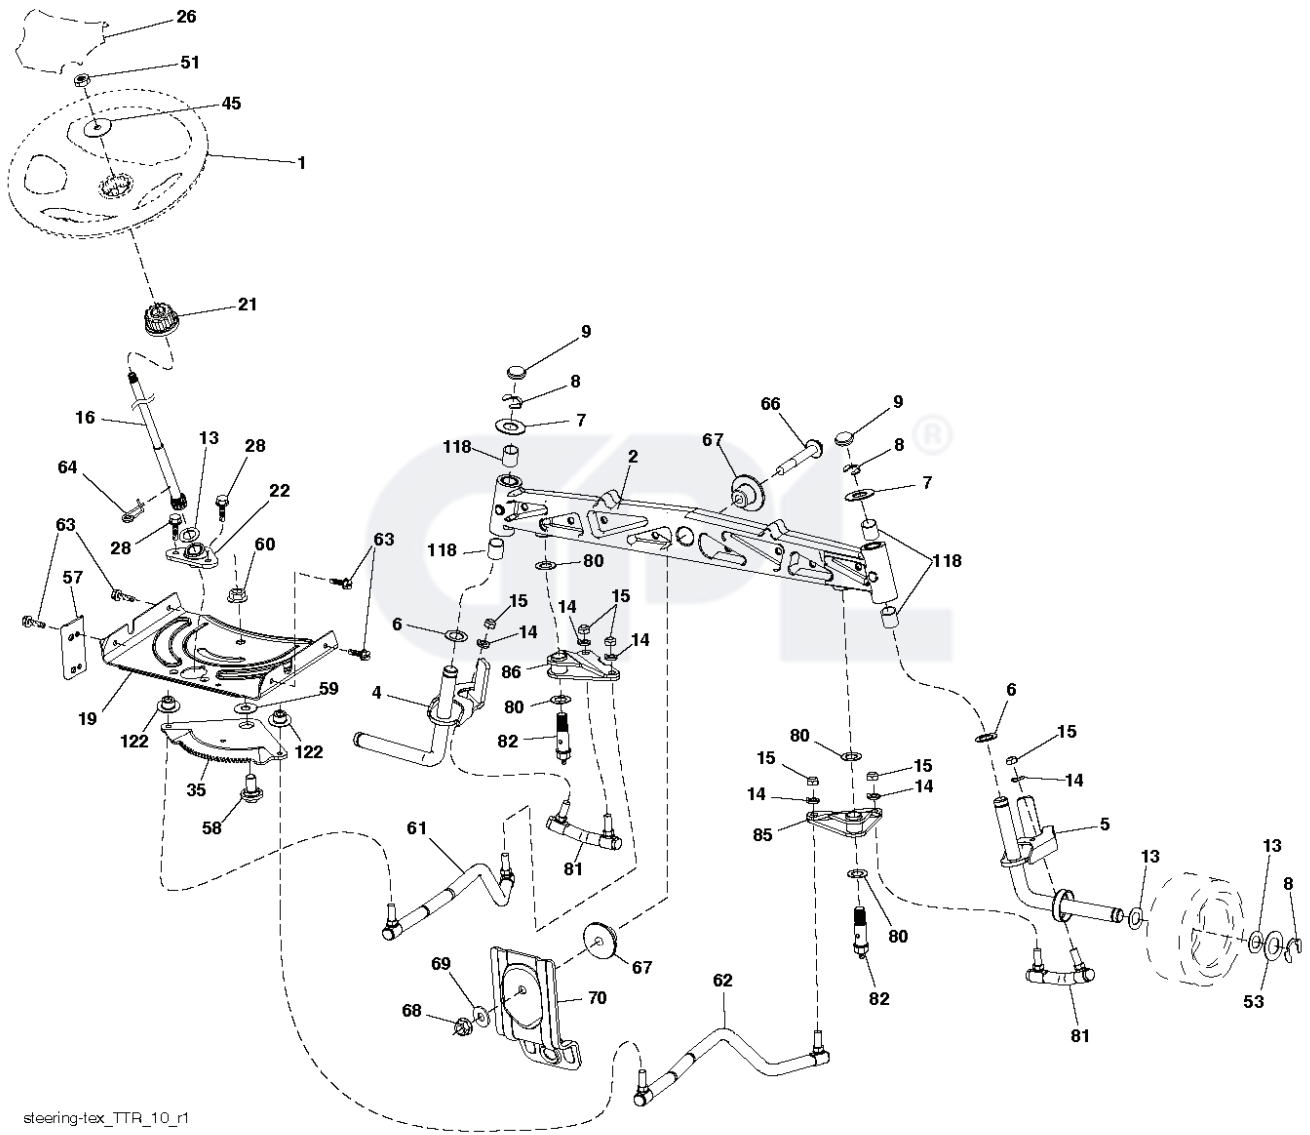

steering-tex_TTR_10_r1

REF.	PART NO.	DESCRIPTION	REMARK	QTY.	KIT
1	532439740	STEERING WHEEL		1	
2	532436870	WHEEL AXLE		1	
4	532436873	SPINDLE	LH	1	
5	532436874	SPINDLE	RH	1	
6	532124931	WASHER		1	
7	532121748	WASHER		1	
8	812000029	RETAINER RING		1	
9	532121232	HUB CAP		1	
13	532121749	WASHER		1	
14	810040600	WASHER		1	
15	873540600	NUT		1	
16	532444212	SHAFT		1	
19	532194729	PLATE		1	
21	532437747	ADAPTER WHEEL		1	
22	532194845	BUSHING		1	
26	532439743	HUB CAP		1	
28	817000612	SCREW		1	
35	532440770	GEAR		1	
45	819183812	WASHER		1	
51	873940800	NUT		1	
53	532188967	WASHER		1	
57	532407465	BRACKET		1	
58	532194747	BOLT		1	
59	532194748	WASHER		1	
60	873971000	NUT		1	
61	532436884	LINK	LH	1	
62	532436885	TUBE	RH	1	
63	817000512	SCREW		1	
64	532199849	SPRING RETAINER		1	
66	871020748	BOLT		1	
67	532194737	BUSHING		1	
68	873900700	NUT		1	
69	532199162	WASHER		1	
70	532196197	BRACKET		1	
80	532001370	WASHER		1	
81	532436887	LINK		1	
82	532436877	BOLT		1	
85	532441873	PIVOT		1	
86	532441872	PIVOT		1	
118	532406013	BEARING		1	
122	532444962	CAP		1