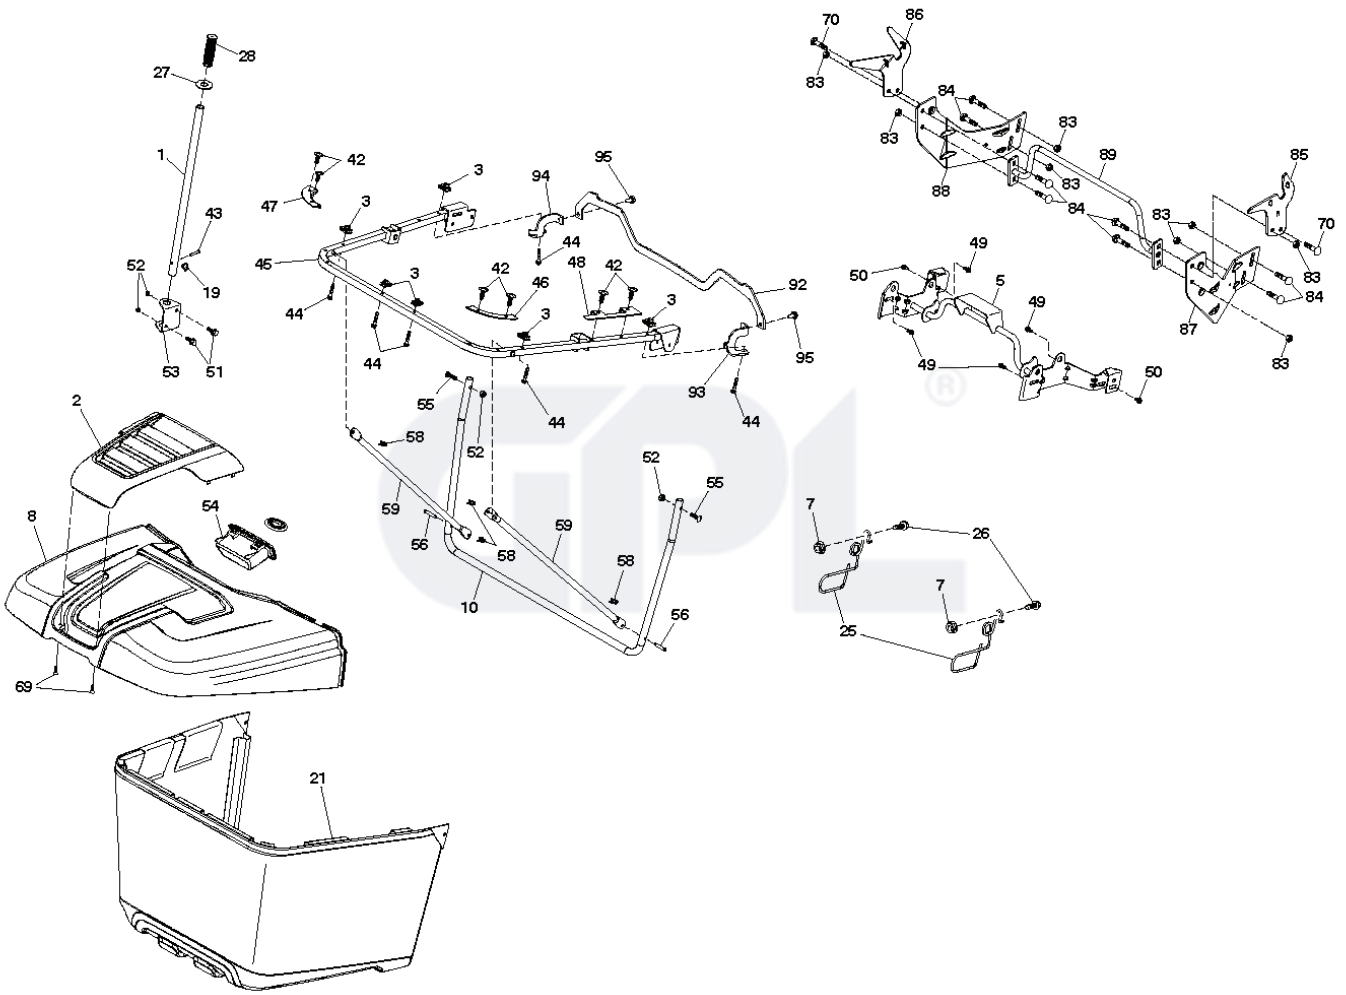

Bagger_TexCRD-Gen2_6

REF.	PART NO.	DESCRIPTION	REMARK	QTY.	KIT
1	532428610	TUBE		1	
2	532447572	COVER		1	
3	532174814	NUT		1	
5	532443762	FRAME		1	
7	873900400	NUT		1	
8	532447575	COVER		1	
10	532443755	FRAME		1	
19	532194208	PIN		1	
21	532445943	BAG		1	
25	532445528	LATCH		1	
26	817490412	SCREW		1	
27	532445529	GROMMET		1	
28	532165787	HANDLE		1	
42	532440428	CLIP		1	
43	532126875	RIVET		1	
44	532199687	SCREW		1	
45	532443754	FRAME		1	
46	532445541	CONNECTOR		1	
47	532444079	CONNECTOR		1	
48	532444080	BAFFLE		1	
49	532171873	BOLT		1	
50	532171877	BOLT		1	
51	872110506	BOLT		1	
52	873800500	LOCK NUT		1	
53	532444195	BRACKET		1	
54	532447218	HANDLE		1	
55	872140512	BOLT		1	
56	532420306	CLEVIS PIN		1	
58	532085179	CLIP		1	
59	532444763	TUBE		1	
69	532421801	SCREW		1	
70	817000612	SCREW		1	
83	873800600	NUT		1	
84	872110608	BOLT		1	
85	581314402	BRACKET		1	
86	581314302	BRACKET		1	
87	581314802	BRACKET		1	
88	581314702	BRACKET		1	
89	581315102	TUBE ASSY		1	
92	586052302	BRACKET		1	
93	586052402	BRACKET		1	
94	586052502	BRACKET		1	
95	817000512	SCREW		1