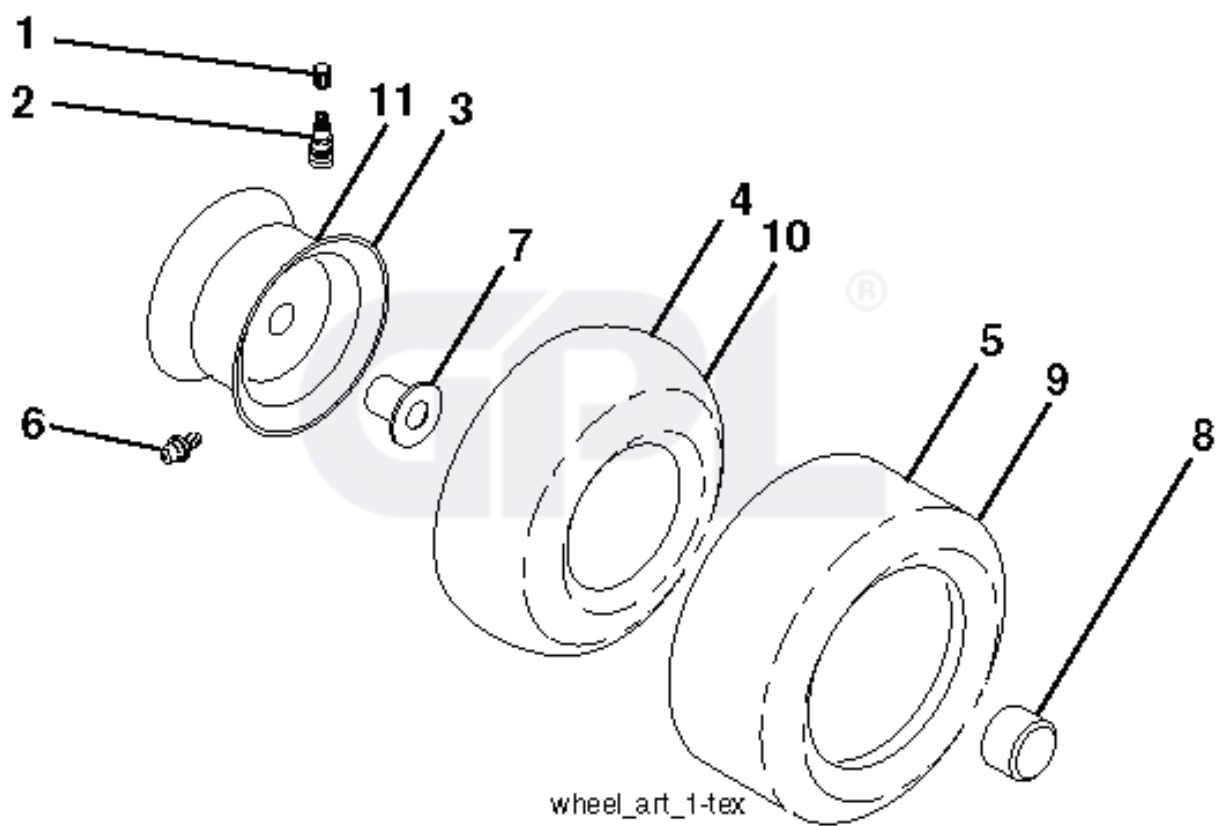

REF.	PART NO.	DESCRIPTION	REMARK	QTY.	KIT
2	532436996	SHAFT	RH	1	
3	532195231	LEVER	RH	1	
7	580962301	GRIP		1	
10	532196314	SPRING		1	
87	532194209	SPRING		1	
88	532445496	SPRING		1	
89	819191912	WASHER		1	
90	532194208	PIN		1	
91	532195181	LINK		1	
97	817490608	SCREW		1	
98	532195270	LINK		1	
100	873930600	NUT		1	
101	532407003	LINK		1	

REF.	PART NO.	DESCRIPTION	REMARK	QTY.	KIT
1	532059192	CAP VALVE		1	
2	532065139	NIPPLE		1	
3	532138336	RIM	Front 6"	1	
4	532059904	HOSE	(Service Item Only)	1	
5	532106222	TIRE	Front 15" x 6.0"-6"	1	
6	532124957	FITTING	(Front Wheel Only)	1	
7	532124959	BEARING	(Front Wheel Only)	1	
8	532175039	HUB CAP		1	
9	532420531	TIRE	Rear 18" x 9.5"-8"	1	
10	532124926	HOSE	(Service Item Only)	1	
11	532138337	RIM SPROCKET	Rear 8"	1	
	532144334	SEALING FOAM		1	