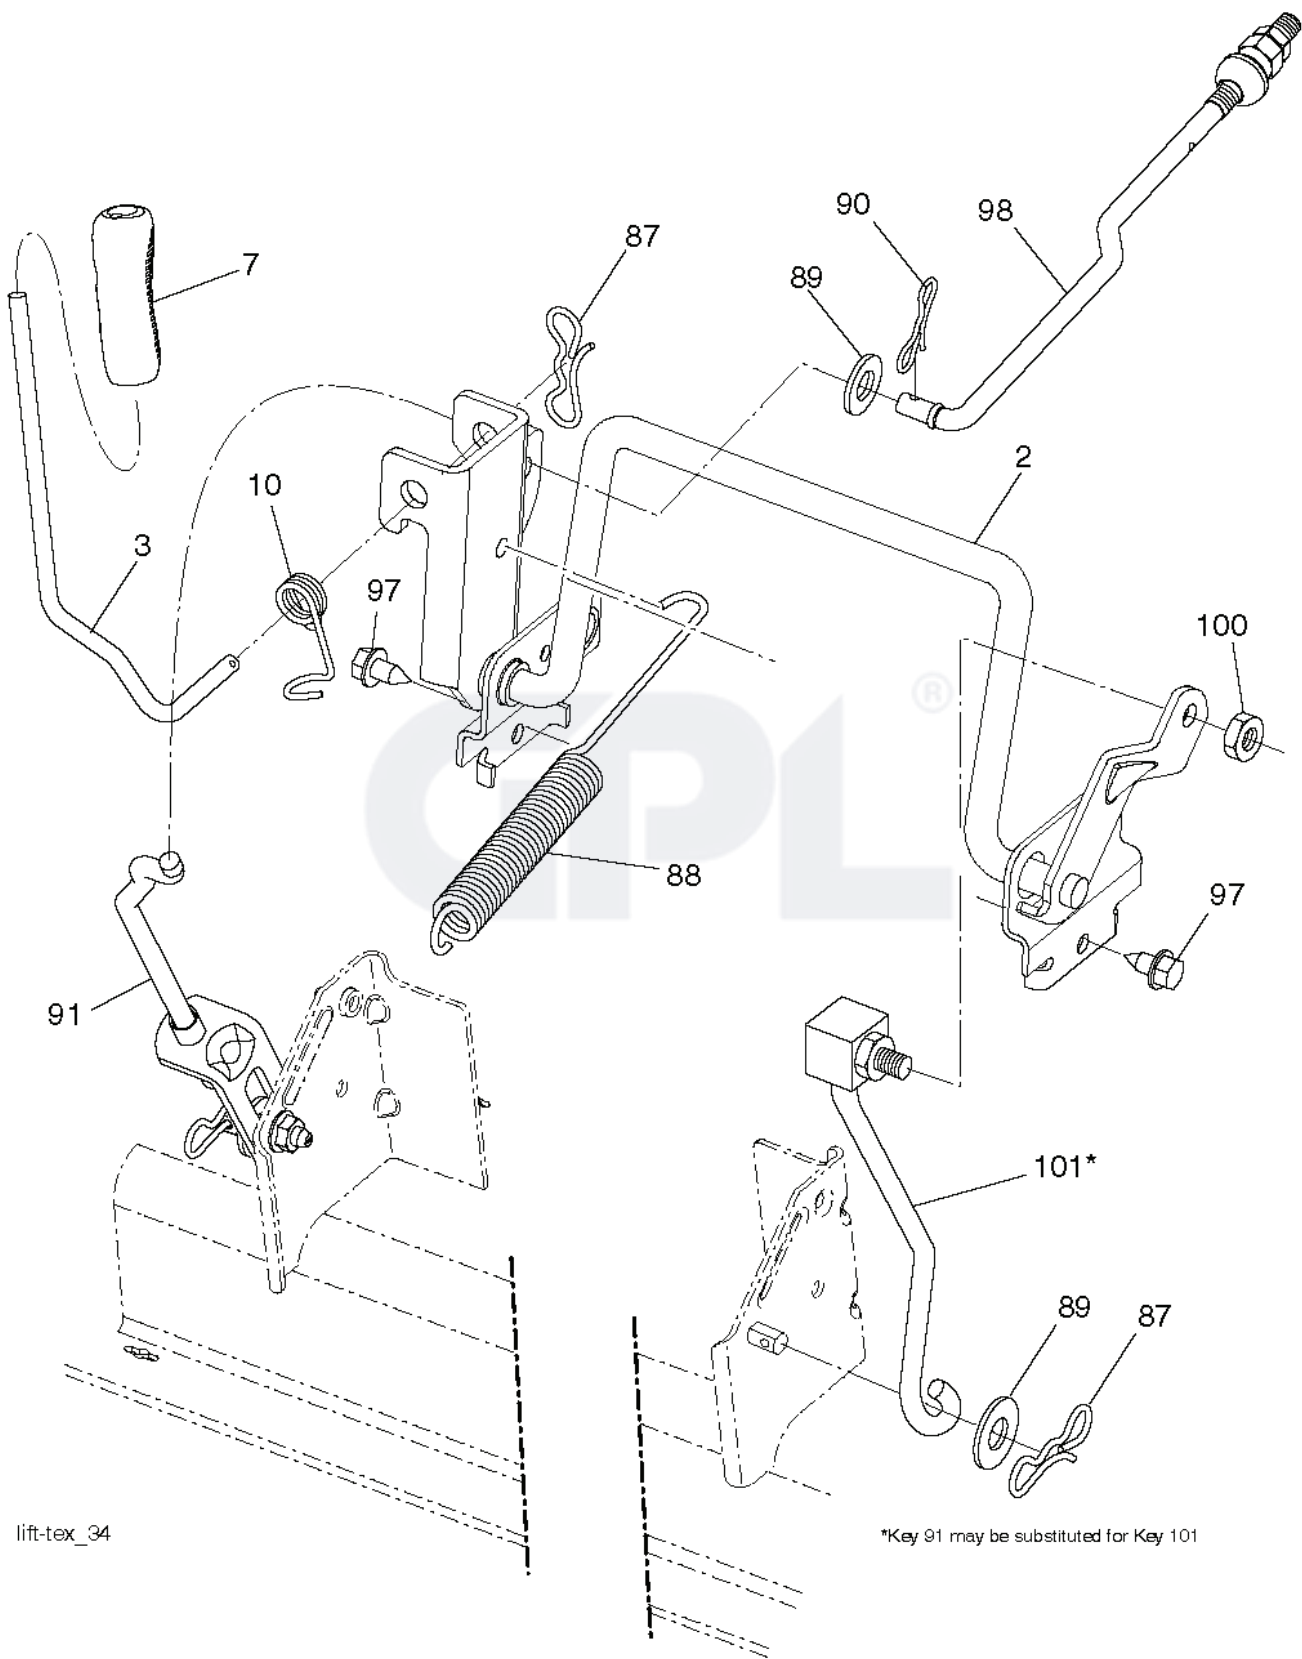

lift-tex_34

*Key 91 may be substituted for Key 101

REF.	PART NO.	DESCRIPTION	REMARK	QTY.	KIT
2	532436996	SHAFT	RH	1	
3	532195231	LEVER	RH	1	
7	580962301	GRIP		1	
10	532196314	SPRING		1	
87	532194209	SPRING		1	
88	532445496	SPRING		1	
89	819191912	WASHER		1	
90	532194208	PIN		1	
91	532195181	LINK		1	
97	817490608	SCREW		1	
98	532195270	LINK		1	
100	873930600	NUT		1	
101	532407003	LINK		1	

GPL®