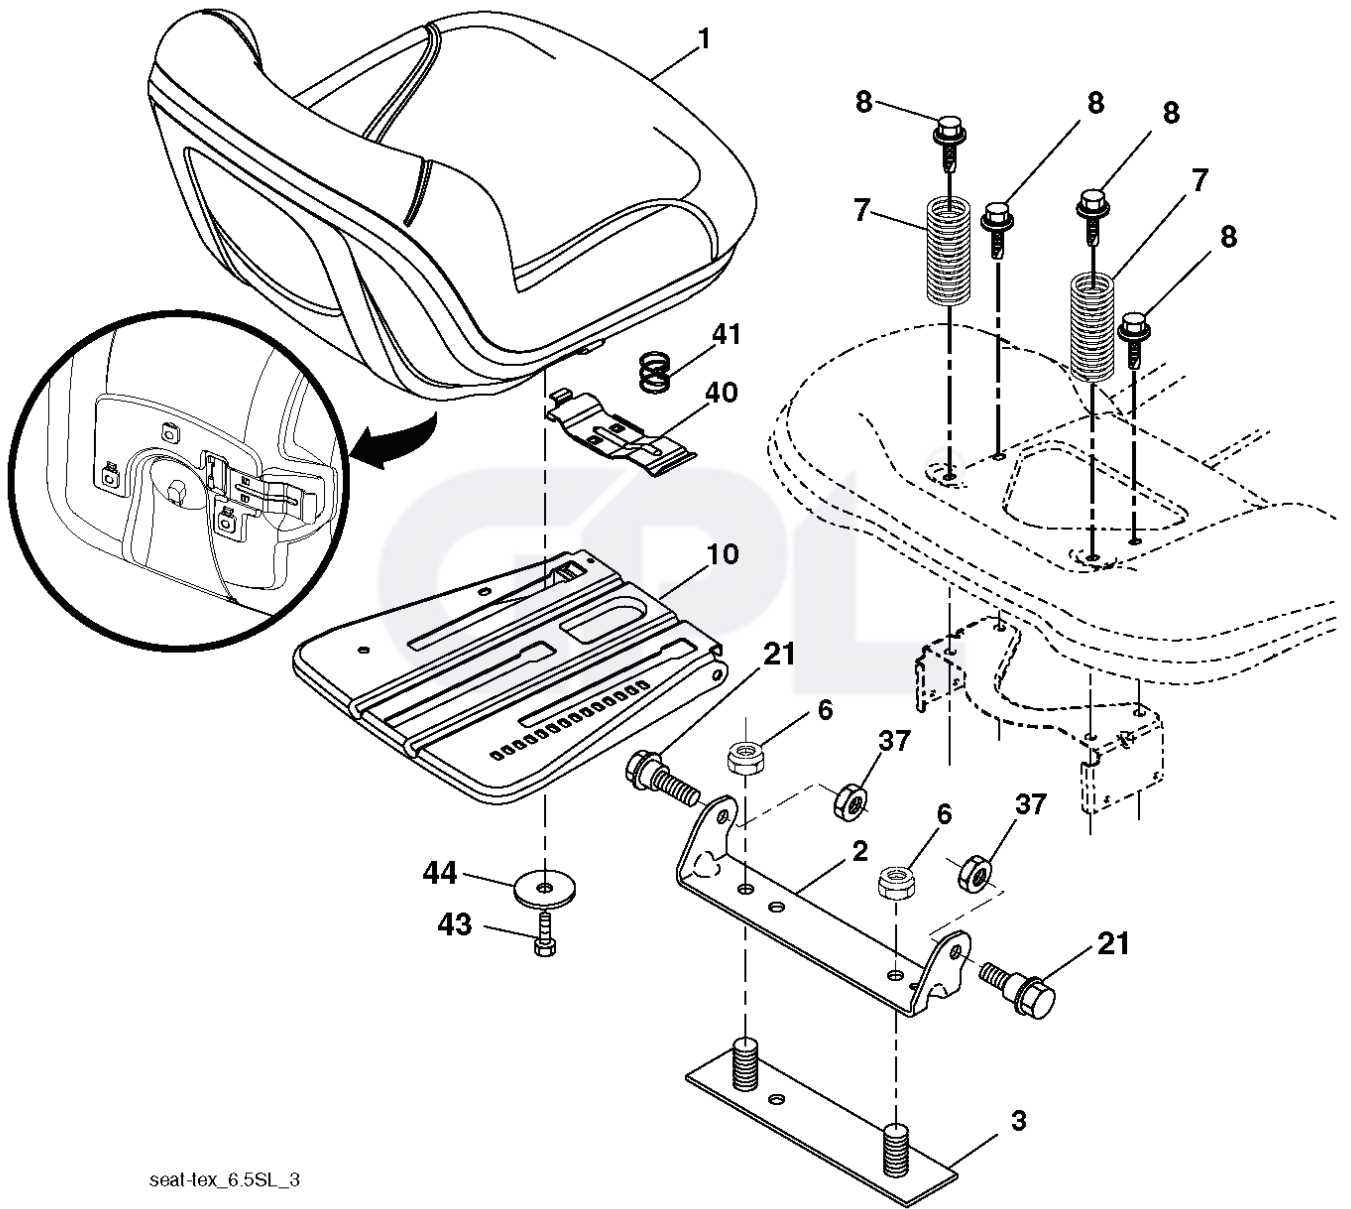

seat-lex_6.5SL_3

REF.	PART NO.	DESCRIPTION	REMARK	QTY.	KIT
1	532439822	SEAT		1	
2	532180166	BRACKET		1	
3	532140675	STRAP		1	
6	873800600	NUT		1	
7	532124181	SPRING		1	
8	532171877	BOLT		1	
10	532196977	PLATE		1	
21	532171852	BOLT		1	
37	873800500	LOCK NUT		1	
40	532197661	HANDLE		1	
41	532198200	SPRING		1	
43	874760612	BOLT		1	
44	819133812	WASHER		1	

GPL®