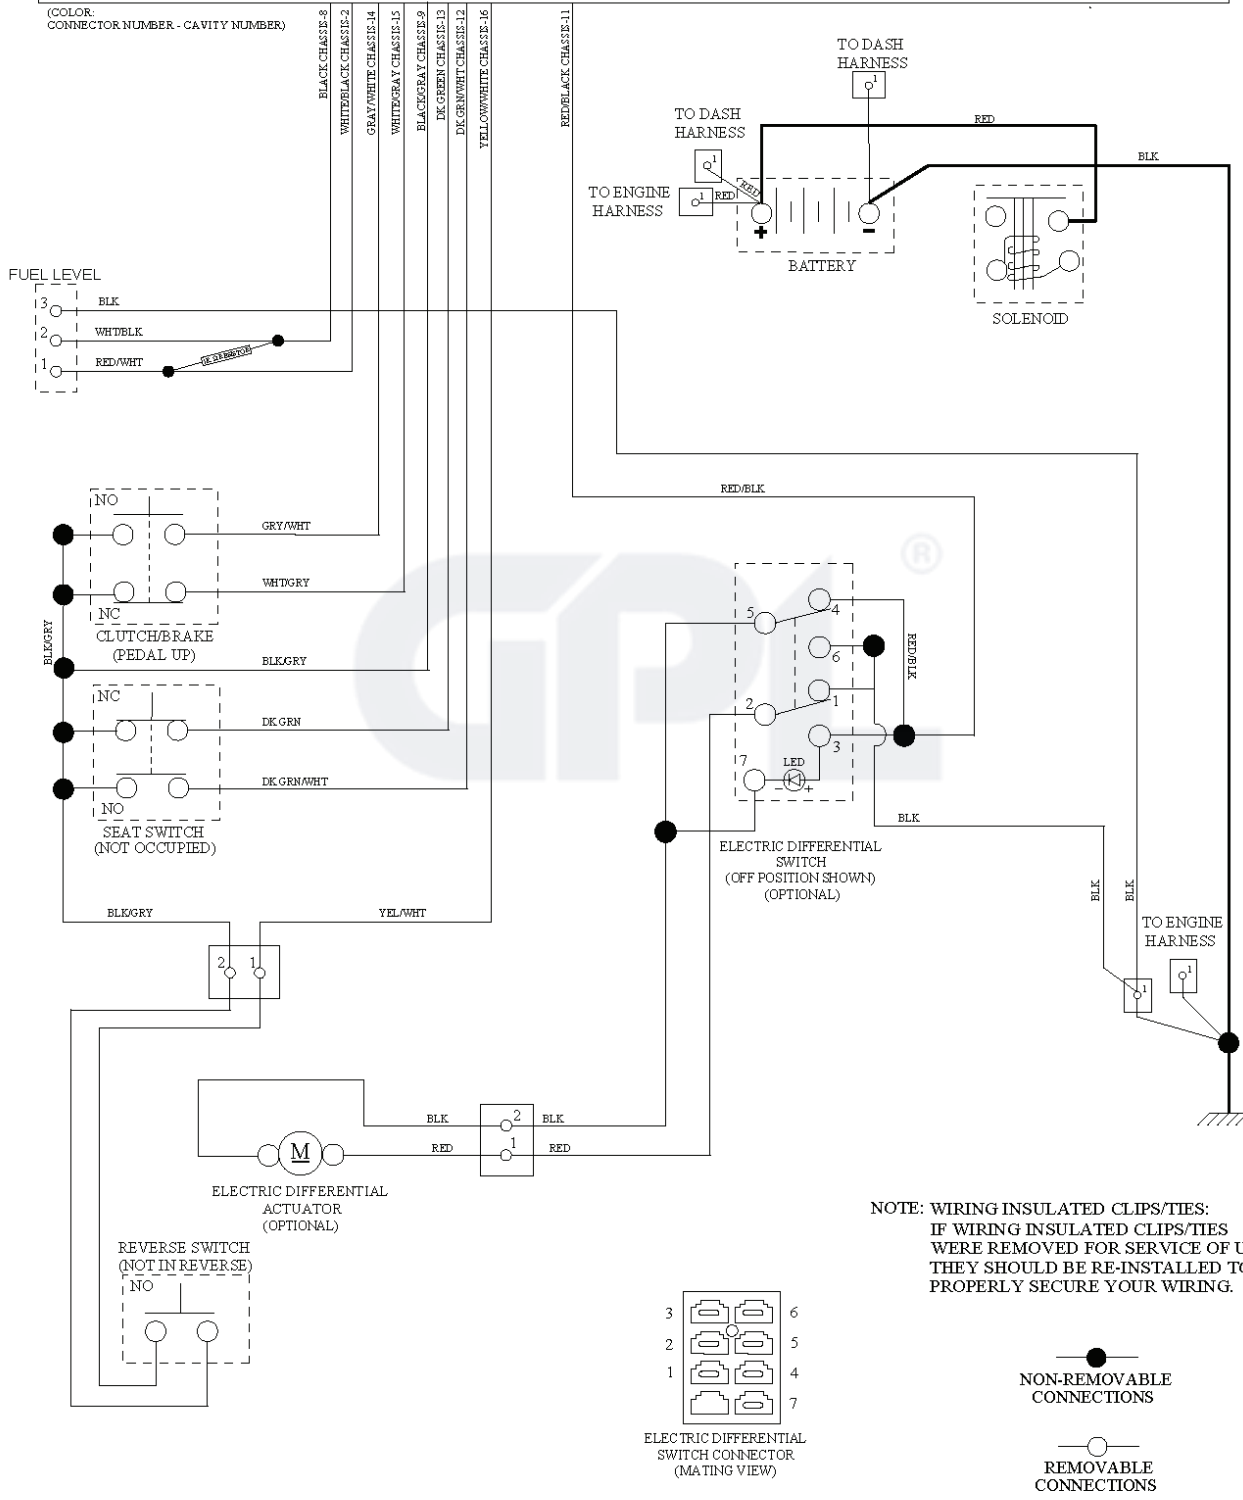

REF.	PART NO.	DESCRIPTION	REMARK	QTY.	KIT
2	532436996	SHAFT	RH	1	
3	532195231	LEVER	RH	1	
7	580962301	GRIP		1	
10	532196314	SPRING		1	
87	532194209	SPRING		1	
88	532445496	SPRING		1	
89	819191912	WASHER		1	
90	532194208	PIN		1	
91	532195181	LINK		1	
97	817490608	SCREW		1	
98	532195270	LINK		1	
100	873930600	NUT		1	
101	532407003	LINK		1	

GPL®

SCH35b

MOWER CONTROL MODULE - CHASSIS HARNESS

-DO NOT OPEN!
 -PERMANENT DAMAGE CAN RESULT
 IF PROPER DIAGNOSTIC PROCEDURES
 ARE NOT FOLLOWED.
 -CONTACT YOUR DEALER OR AUTHORIZED
 SERVICE CENTER FOR REPAIR.

SENSITIVE ELECTRONIC
 COMPONENTS INSIDE!

(COLOR:
 CONNECTOR NUMBER - CAVITY NUMBER)

NOTE: WIRING INSULATED CLIPS/TIES:
 IF WIRING INSULATED CLIPS/TIES
 WERE REMOVED FOR SERVICE OF UNIT,
 THEY SHOULD BE RE-INSTALLED TO
 PROPERLY SECURE YOUR WIRING.

REF.	PART NO.	DESCRIPTION	REMARK	QTY.	KIT
1	532059192	CAP VALVE		1	
2	532065139	NIPPLE		1	
3	532138336	RIM	Front 6"	1	
4	532059904	HOSE	(Service Item Only)	1	
5	532106222	TIRE	Front 15" x 6.0"-6"	1	
6	532124957	FITTING	(Front Wheel Only)	1	
7	532124959	BEARING	(Front Wheel Only)	1	
8	532175039	HUB CAP		1	
9	532420531	TIRE	Rear 18" x 9.5"-8"	1	
10	532124926	HOSE	(Service Item Only)	1	
11	532138337	RIM SPROCKET	Rear 8"	1	
	532144334	SEALING FOAM		1	