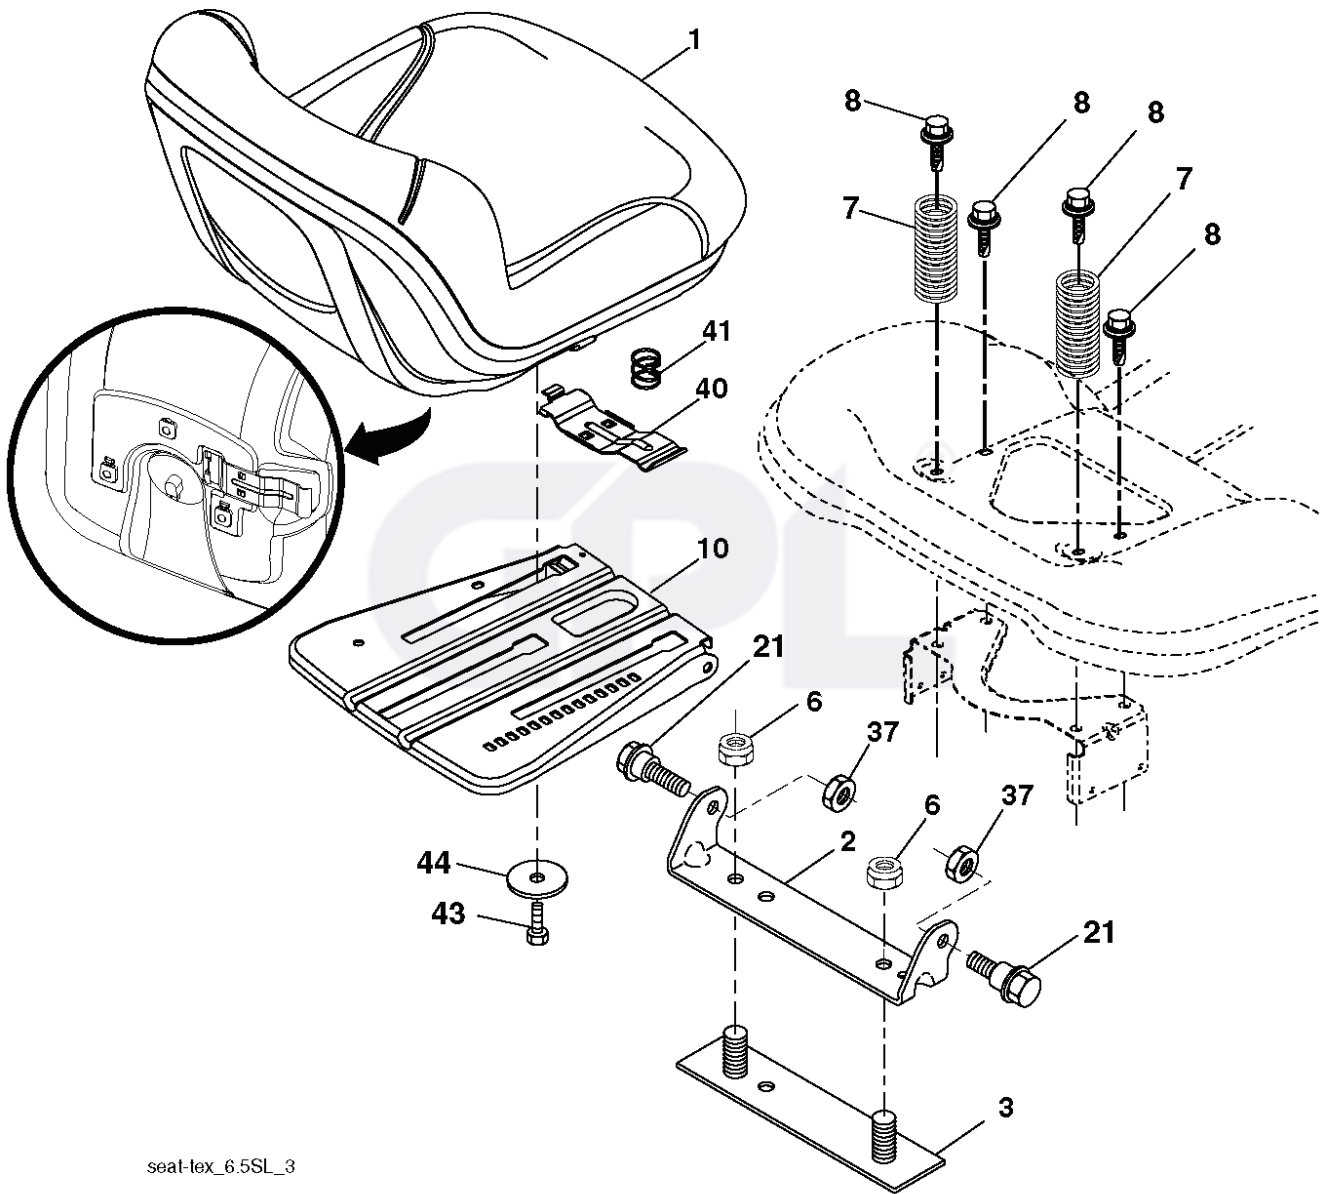

GPL[®]

IGNITION SWITCH

POSITION	CIRCUIT "MAKE"
OFF	M+G+A1
RUN/OVERRIDE	B+A1
RUN	B+A1 L+A2
START	B + S + A1

CHASSIS HARNESS CONNECTOR (C1) (MATING SIDE)

DASH HARNESS CONNECTOR (C1) (MATING SIDE)

WIRING INSULATED CLIPS
 NOTE: IF WIRING INSULATED CLIPS WERE REMOVED FOR SERVICING OF UNIT, THEY SHOULD BE RE-INSTALLED TO PROPERLY SECURE YOUR WIRING.

● NON-REMOVABLE CONNECTIONS

○ REMOVABLE CONNECTIONS

seat-lex_6.5SL_3

REF.	PART NO.	DESCRIPTION	REMARK	QTY.	KIT
1	532439822	SEAT		1	
2	532180166	BRACKET		1	
3	532140675	STRAP		1	
6	873800600	NUT		1	
7	532124181	SPRING		1	
8	532171877	BOLT		1	
10	532196977	PLATE		1	
21	532171852	BOLT		1	
37	873800500	LOCK NUT		1	
40	532197661	HANDLE		1	
41	532198200	SPRING		1	
43	874760612	BOLT		1	
44	819133812	WASHER		1	