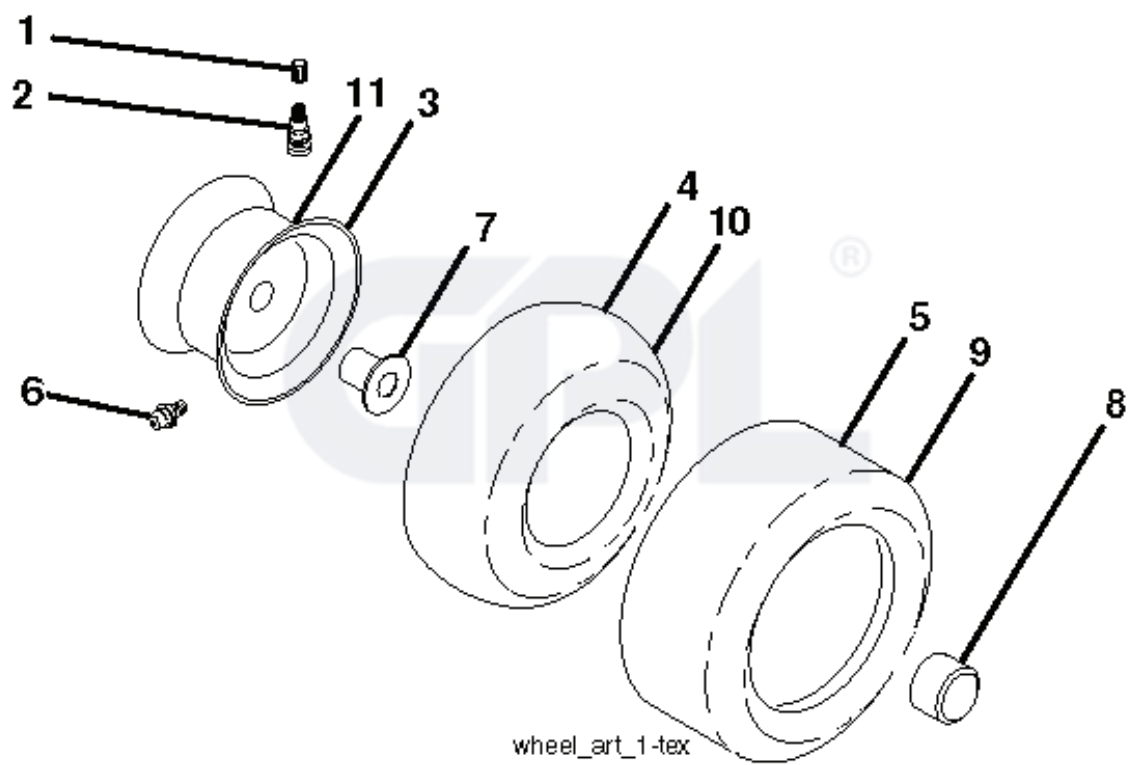

GPL[®]

IGNITION SWITCH

POSITION	CIRCUIT "MAKE"
OFF	M+G+A1
RUN/OVERRIDE	B+A1
RUN	B+A1 L+A2
START	B + S + A1

CHASSIS HARNESS CONNECTOR (C1) (MATING SIDE)

DASH HARNESS CONNECTOR (C1) (MATING SIDE)

WIRING INSULATED CLIPS
 NOTE: IF WIRING INSULATED CLIPS WERE REMOVED FOR SERVICING OF UNIT, THEY SHOULD BE RE-INSTALLED TO PROPERLY SECURE YOUR WIRING.

● NON-REMOVABLE CONNECTIONS

○ REMOVABLE CONNECTIONS

seat-lex_6.5SL_3

REF.	PART NO.	DESCRIPTION	REMARK	QTY.	KIT
1	532439822	SEAT		1	
2	532180166	BRACKET		1	
3	532140675	STRAP		1	
6	873800600	NUT		1	
7	532124181	SPRING		1	
8	532171877	BOLT		1	
10	532196977	PLATE		1	
21	532171852	BOLT		1	
37	873800500	LOCK NUT		1	
40	532197661	HANDLE		1	
41	532198200	SPRING		1	
43	874760612	BOLT		1	
44	819133812	WASHER		1	

steering-tex_TTR_9

REF.	PART NO.	DESCRIPTION	REMARK	QTY.	KIT
1	532439740	STEERING WHEEL		1	
2	532436870	WHEEL AXLE		1	
4	532436873	SPINDLE	LH	1	
5	532436874	SPINDLE	RH	1	
6	532124931	WASHER		1	
7	532121748	WASHER		1	
8	812000029	RETAINER RING		1	
9	532121232	HUB CAP		1	
13	532121749	WASHER		1	
14	810040600	WASHER		1	
15	873540600	NUT		1	
16	532444212	SHAFT		1	
19	532194729	PLATE		1	
21	532437747	ADAPTER WHEEL		1	
22	532194845	BUSHING		1	
26	532439743	HUB CAP		1	
28	817000612	SCREW		1	
35	532440770	GEAR		1	
45	819183812	WASHER		1	
51	873940800	NUT		1	
53	532188967	WASHER		1	
57	532407465	BRACKET		1	
58	532194747	BOLT		1	
59	532194748	WASHER		1	
60	873971000	NUT		1	
61	532436884	LINK	LH	1	
62	532436885	TUBE	RH	1	
63	817000512	SCREW		1	
64	532199849	SPRING RETAINER		1	
66	871020748	BOLT		1	
67	532194737	BUSHING		1	
68	873900700	NUT		1	
69	532199162	WASHER		1	
70	532196197	BRACKET		1	
80	532001370	WASHER		1	
81	532436887	LINK		1	
82	532436877	BOLT		1	
85	532441873	PIVOT		1	
86	532441872	PIVOT		1	
118	532406013	BEARING		1	
122	532444962	CAP		1	