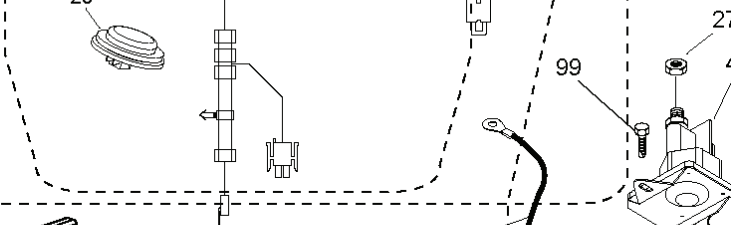

REF.	PART NO.	DESCRIPTION	REMARK	QTY.	KIT
360	532444714	NUT		1	
362	532436812	IDLER		1	
363	532442780	SPACER		1	
364	532443032	BRACKET		1	

GPL®

TC06S

With Service Minder Option

With Charge Indicator Option