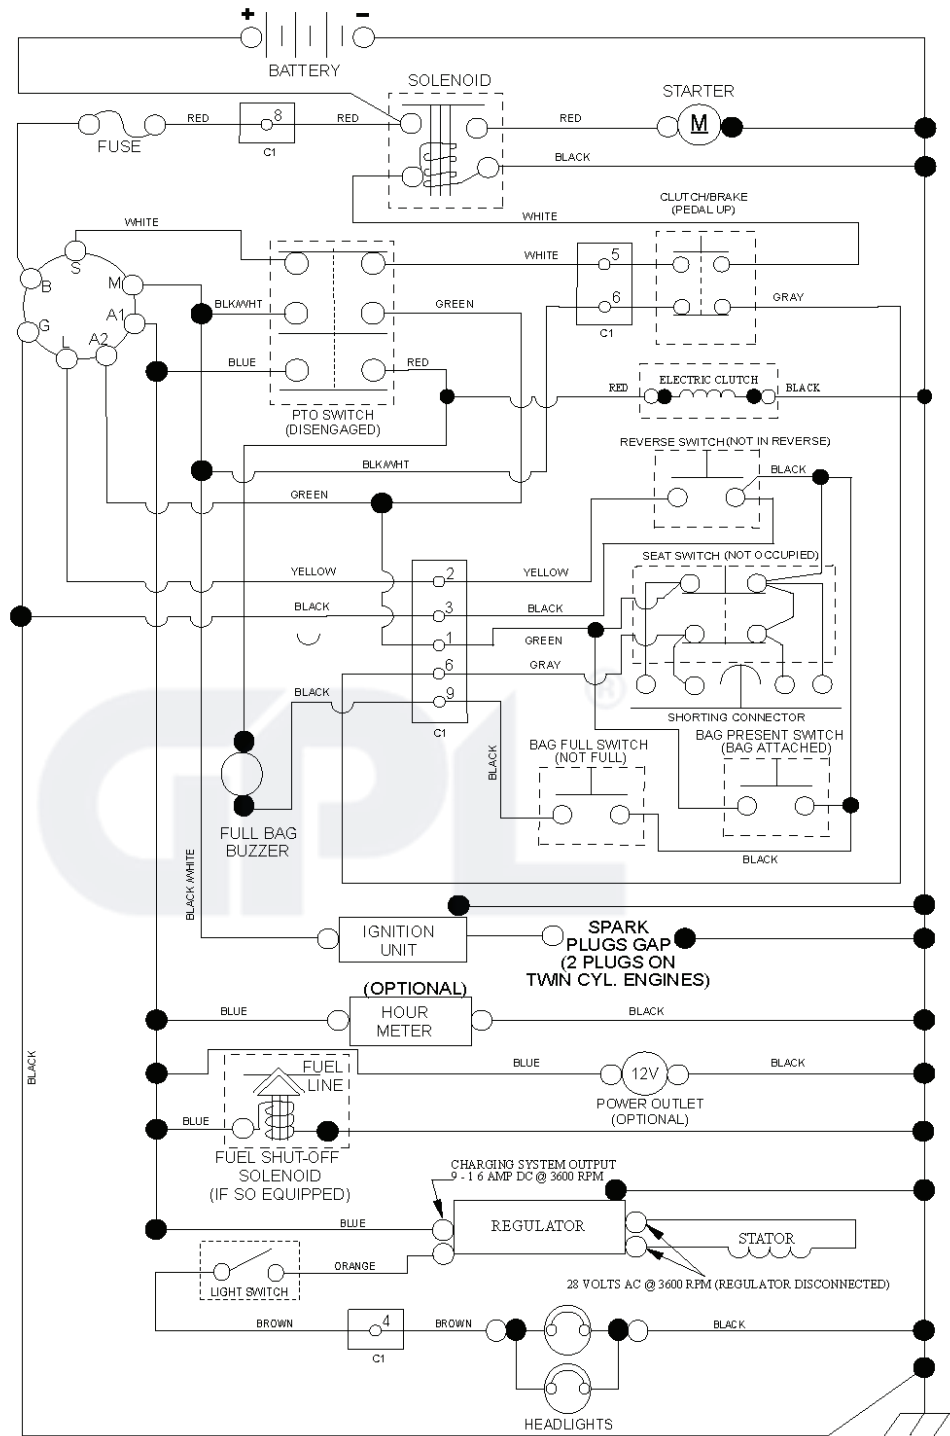

REF.	PART NO.	DESCRIPTION	REMARK	QTY.	KIT
1	581578301	DECAL		1	
2	532196841	DECAL		1	
3	581627301	DECAL		1	
4	581563801	DECAL		1	
6	581724101	DECAL		1	
7	532440247	DECAL		1	
8	532446159	DECAL		1	
11	581579101	DECAL		1	
14	581579601	DECAL		1	
21	532441189	DECAL		1	
--	532445102	DECAL		1	
--	532444619	DECAL		1	
--	532445493	DECAL		1	
--	532441409	PAD	"NOT SHOWN, LH"	1	
--	532441410	PAD	"NOT SHOWN, RH"	1	

lift-tex_34

*Key 91 may be substituted for Key 101

REF.	PART NO.	DESCRIPTION	REMARK	QTY.	KIT
2	532436996	SHAFT	RH	1	
3	532195231	LEVER	RH	1	
7	580962301	GRIP		1	
10	532196314	SPRING		1	
87	532194209	SPRING		1	
88	532445496	SPRING		1	
89	819191912	WASHER		1	
90	532194208	PIN		1	
91	532195181	LINK		1	
97	817490608	SCREW		1	
98	532195270	LINK		1	
100	873930600	NUT		1	
101	532407003	LINK		1	

GPL[®]

IGNITION SWITCH

POSITION	CIRCUIT "MAKE"
OFF	M+G+A1
RUN/OVERRIDE	B+A1
RUN	B+A1 L+A2
START	B + S + A1

CHASSIS HARNESS CONNECTOR (C1) (MATING SIDE)

DASH HARNESS CONNECTOR (C1) (MATING SIDE)

WIRING INSULATED CLIPS
 NOTE: IF WIRING INSULATED CLIPS WERE REMOVED FOR SERVICING OF UNIT, THEY SHOULD BE RE-INSTALLED TO PROPERLY SECURE YOUR WIRING.