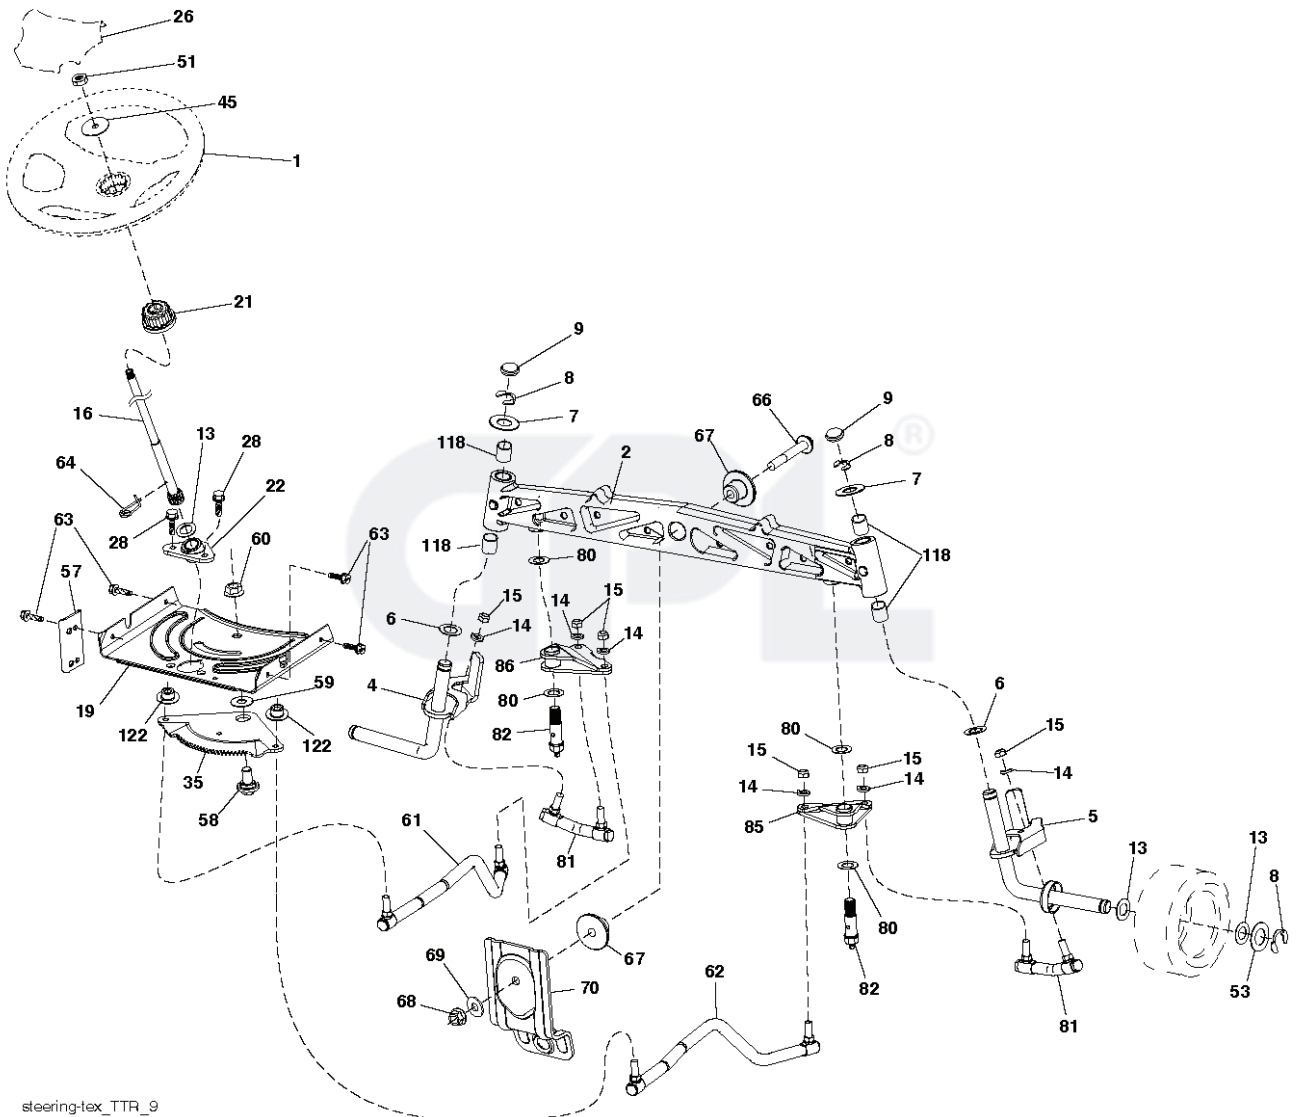

REF.	PART NO.	DESCRIPTION	REMARK	QTY.	KIT
1	581578301	DECAL		1	
2	532196841	DECAL		1	
3	581627301	DECAL		1	
4	581563801	DECAL		1	
6	581724101	DECAL		1	
7	532440247	DECAL		1	
8	532446159	DECAL		1	
11	581579101	DECAL		1	
14	581579601	DECAL		1	
21	532441189	DECAL		1	
--	532445102	DECAL		1	
--	532444619	DECAL		1	
--	532445493	DECAL		1	
--	532441409	PAD	"NOT SHOWN, LH"	1	
--	532441410	PAD	"NOT SHOWN, RH"	1	

GPL[®]

IGNITION SWITCH

POSITION	CIRCUIT "MAKE"
OFF	M+G+A1
RUN/OVERRIDE	B+A1
RUN	B+A1 L+A2
START	B + S + A1

CHASSIS HARNESS CONNECTOR (C1) (MATING SIDE)

DASH HARNESS CONNECTOR (C1) (MATING SIDE)

WIRING INSULATED CLIPS
 NOTE: IF WIRING INSULATED CLIPS WERE REMOVED FOR SERVICING OF UNIT, THEY SHOULD BE RE-INSTALLED TO PROPERLY SECURE YOUR WIRING.

● NON-REMOVABLE CONNECTIONS

○ REMOVABLE CONNECTIONS

seat-lex_6.5SL_3

REF.	PART NO.	DESCRIPTION	REMARK	QTY.	KIT
1	532439822	SEAT		1	
2	532180166	BRACKET		1	
3	532140675	STRAP		1	
6	873800600	NUT		1	
7	532124181	SPRING		1	
8	532171877	BOLT		1	
10	532196977	PLATE		1	
21	532171852	BOLT		1	
37	873800500	LOCK NUT		1	
40	532197661	HANDLE		1	
41	532198200	SPRING		1	
43	874760612	BOLT		1	
44	819133812	WASHER		1	

wheel_art_1-tex

REF.	PART NO.	DESCRIPTION	REMARK	QTY.	KIT
1	532059192	CAP VALVE		1	
2	532065139	NIPPLE		1	
3	532138336	RIM	Front 6"	1	
4	532059904	HOSE	(Service Item Only)	1	
5	532106222	TIRE	Front 15" x 6.0"-6"	1	
6	532124957	FITTING	(Front Wheel Only)	1	
7	532124959	BEARING	(Front Wheel Only)	1	
8	532175039	HUB CAP		1	
9	532420531	TIRE	Rear 18" x 9.5"-8"	1	
10	532124926	HOSE	(Service Item Only)	1	
11	532138337	RIM SPROCKET	Rear 8"	1	
	532144334	SEALING FOAM		1	
	PART NO.		REMARK		KIT