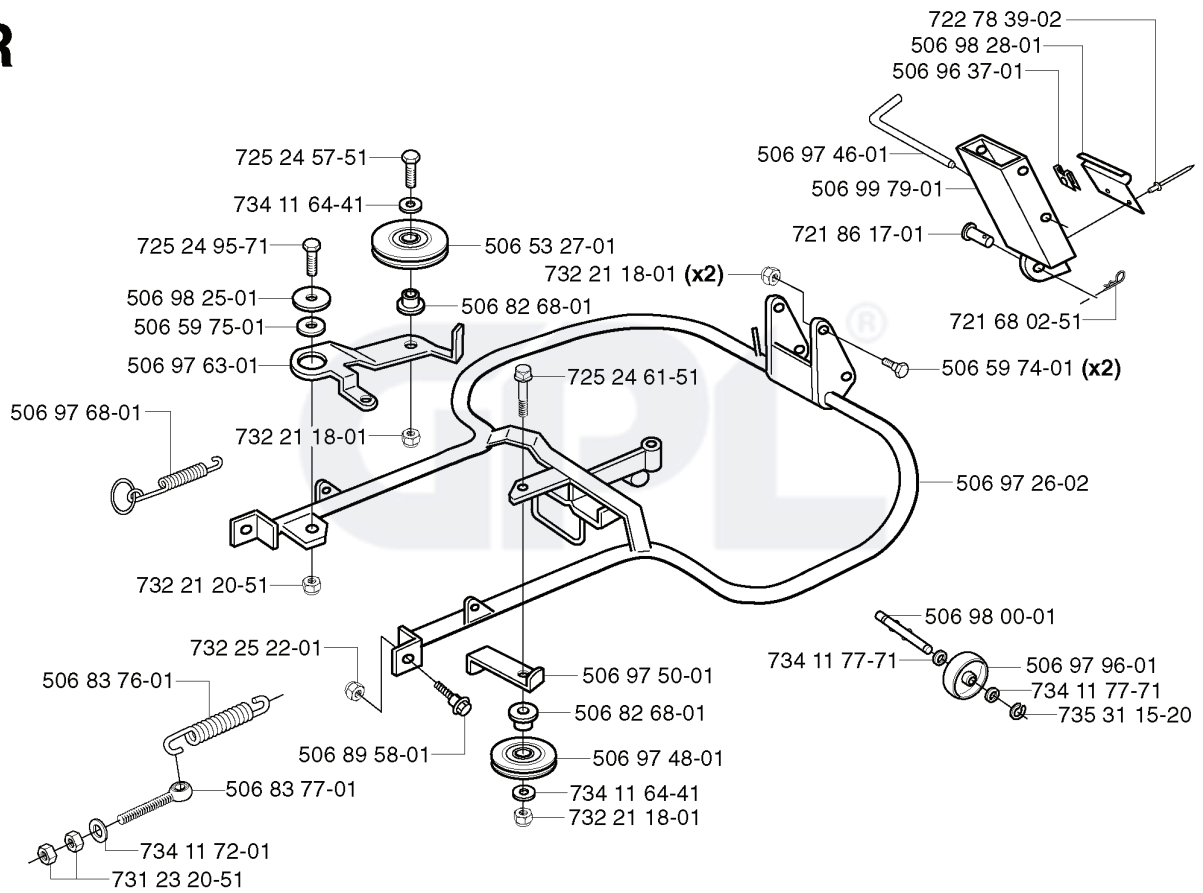

FR2115 MA, 2002-03

GPL<sup>®</sup>

---

**SPARE PARTS LIST**

R

REF.	PART NO.	DESCRIPTION	REMARK	QTY.	KIT
725 24 57-51	725245751	SCREW		1	
725 24 95-71	725249571	SCREW EHHM		1	
506 98 25-01	506982501	WASHER		1	
506 59 75-01	506597501	WASHER		1	
506 97 63-01	506976301	SPÄNNARM		1	
506 97 68-01	506976801	SPRING		1	
732 21 18-01	732211801	LOCK NUT		1	
732 21 20-51	732212051	NUT		1	
732 25 22-01	732252201	HEXAGON LOCKING NUT		1	
506 83 76-01	506837601	SPRING		1	
506 89 58-01	506895801	COLLAR SCREW		1	
506 83 77-01	506837701	RING BOLT		1	
734 11 72-01	734117201	WASHER		1	
731 23 20-51	731232051	HEXAGON NUT		1	
734 11 64-41	734116441	WASHER		1	
506 97 48-01	506974801	PULLEY		1	
506 97 50-01	506975001	BELT GUIDE		1	
725 24 61-51	725246151	SCREW EHHM		1	
506 82 68-01	506826801	BUSHING		1	
506 53 27-01	506532701	PULLEY		1	
506 97 46-01	506974601	PEN		1	
506 99 79-01	506997901	LINK ASSY		1	
721 86 17-01	721861701	CLEVIS PIN		1	
735 31 15-20	735311520	E-CLIP		1	
734 11 77-71	734117771	WASHER		1	
506 97 96-01	506979601	WHEEL		1	
506 98 00-01	506980001	SHAFT		1	
506 97 26-02	506972602	DECK ATTACHMENT ASSY		1	
506 59 74-01	506597401	SCREW EHHM		2	
721 68 02-51	721680251	SPRING COTTER		1	
506 96 37-01	506963701	LÅSDON		1	
506 98 28-01	506982801	BRACKET		1	
722 78 39-02	722783902	BLIND RIVET		1	

REF.	PART NO.	DESCRIPTION	REMARK	QTY.	KIT
535 41 96-01	535419601	CONTROL COVER		1	
506 91 44-01	506914401	WHEEL AXLE		1	
535 41 95-01	535419501	CONTROL PLATE		1	
506 89 20-01	506892001	SPEED NUT		1	
535 41 97-01	535419701	COVER		1	
506 96 57-01	506965701	PLUG		1	
735 58 35-01	735583501	WASHER		1	
506 53 88-01	506538801	SHAFT		1	
506 53 89-01	506538901	SPRING		1	
506 53 85-01	506538501	LOCKING ARM		1	
725 23 64-61	725236461	SCREW EHHFT		1	
506 53 87-03	506538703	CONTROL BUTTON		1	
506 59 46-01	506594601	LOCK GOLVTUNNEL		1	
506 53 86-01	506538601	BRACKET		1	
729 53 29-71	729532971	SCREW CRPANT		1	