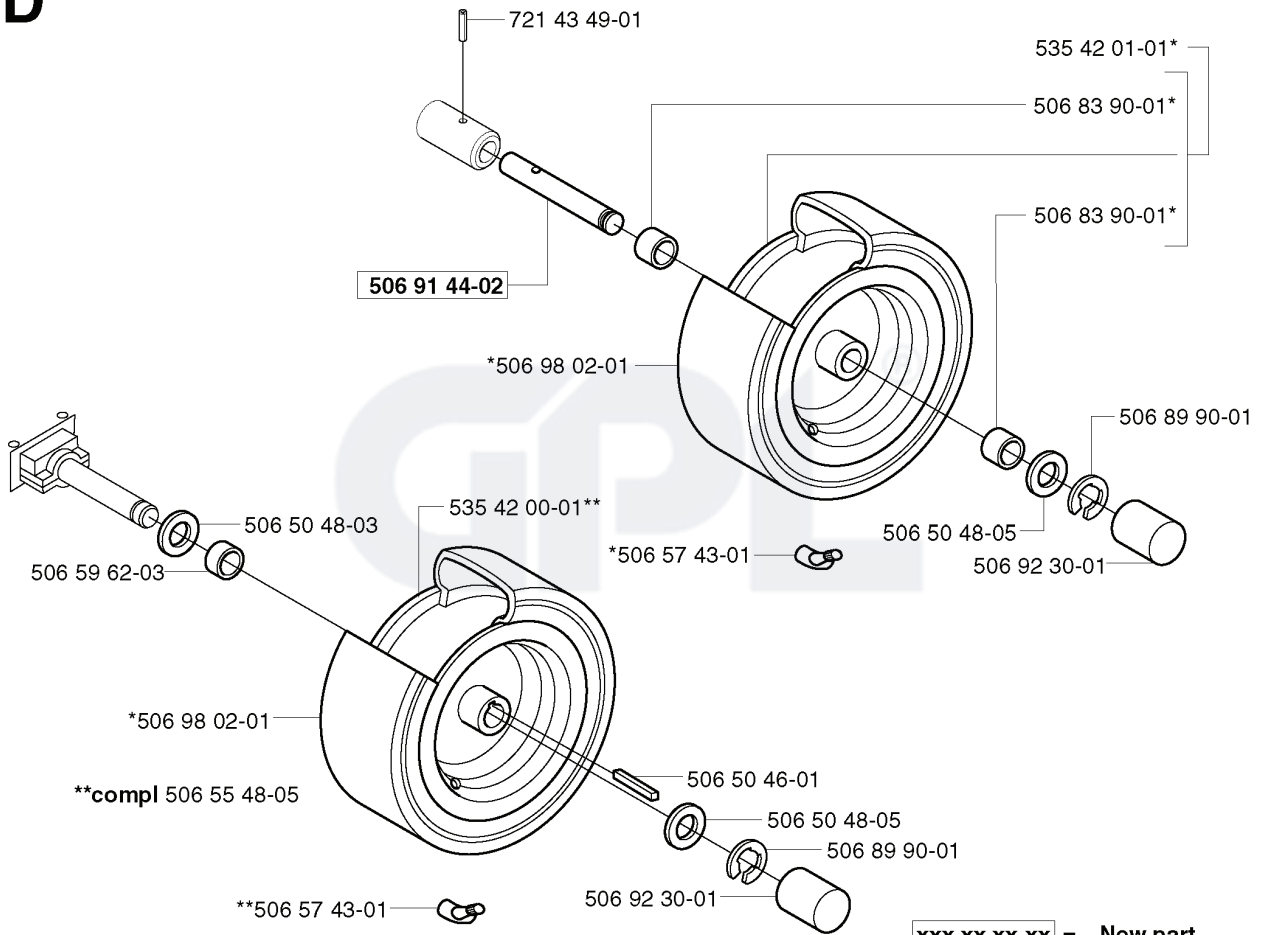

D *compl 506 55 49-06

xxx xx xx-xx = New part,
Neues teil,
Nouvelle piece,
Nueva pieza,
Ny detalj