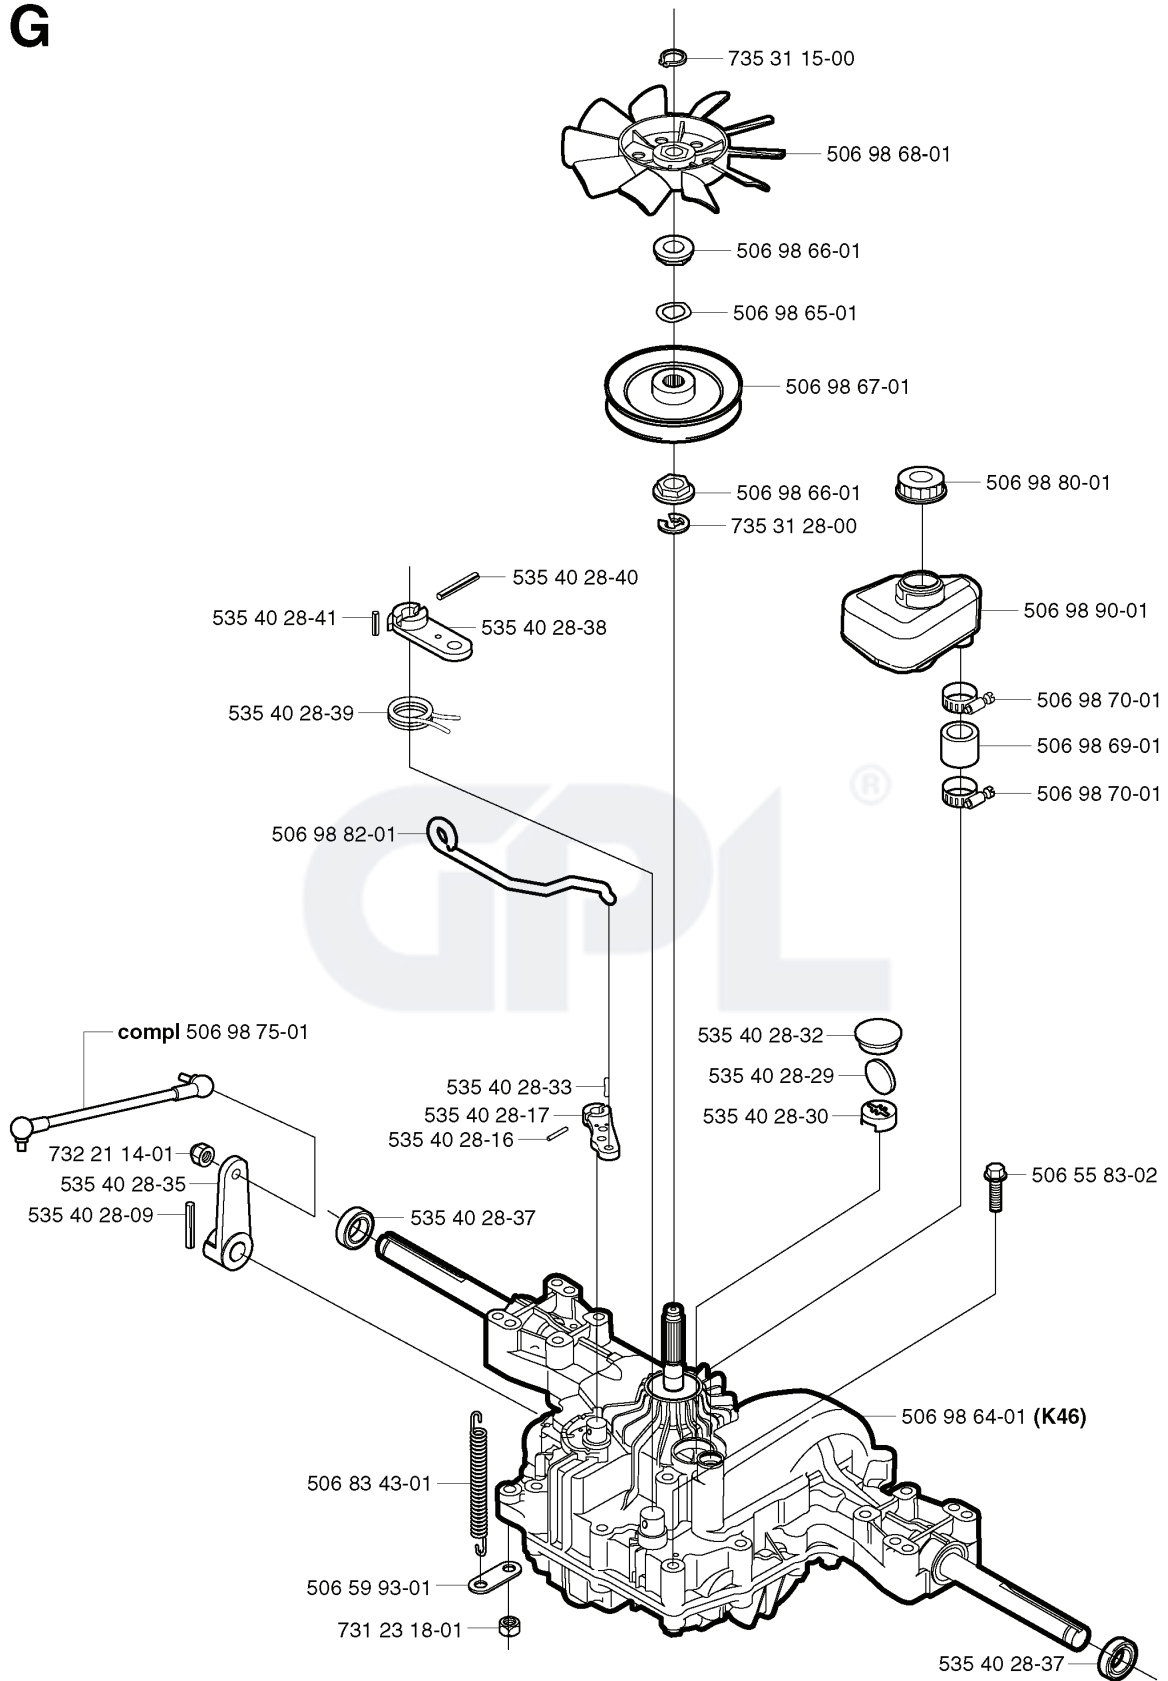

G

xxx xx xx-xx = New part,
Neues teil,
Nouvelle piece,
Nueva pieza,
Ny detalj