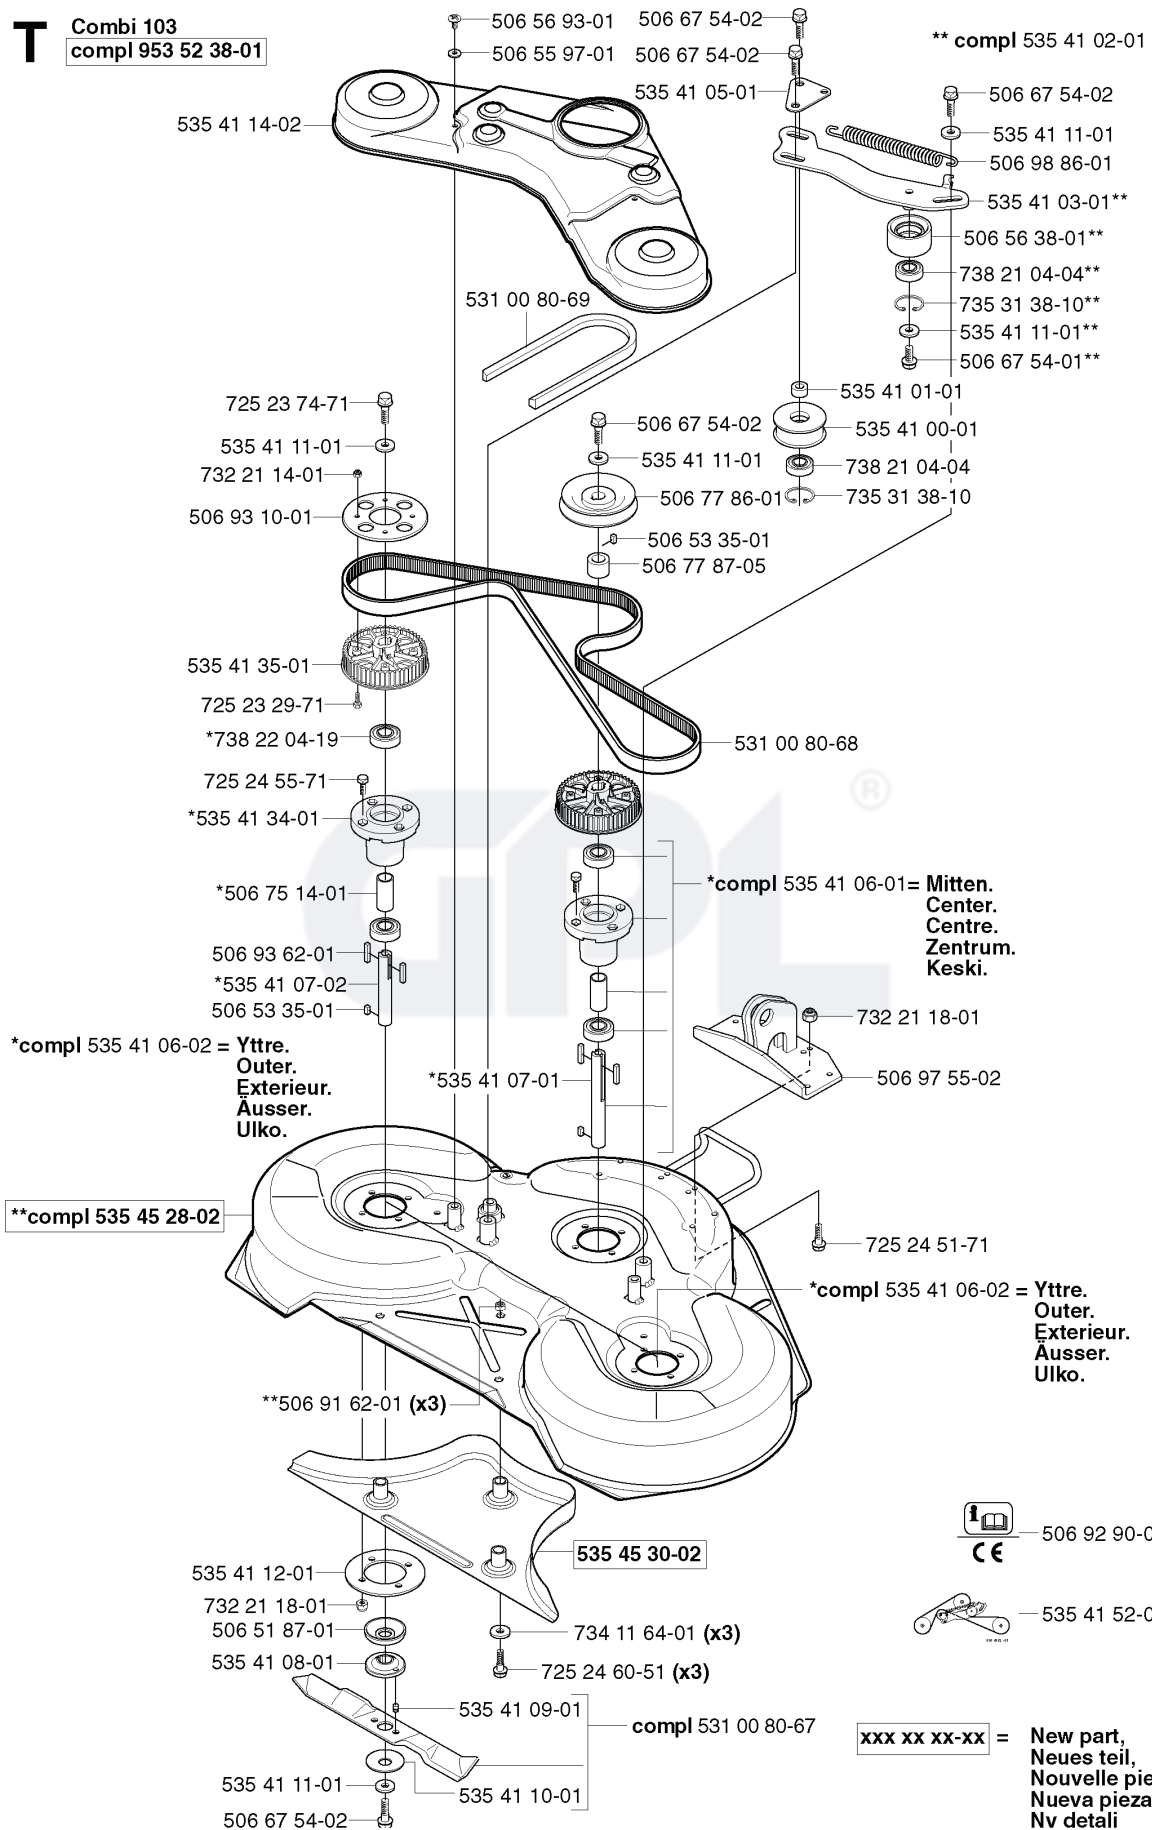

T Combi 103
compl 953 52 38-01