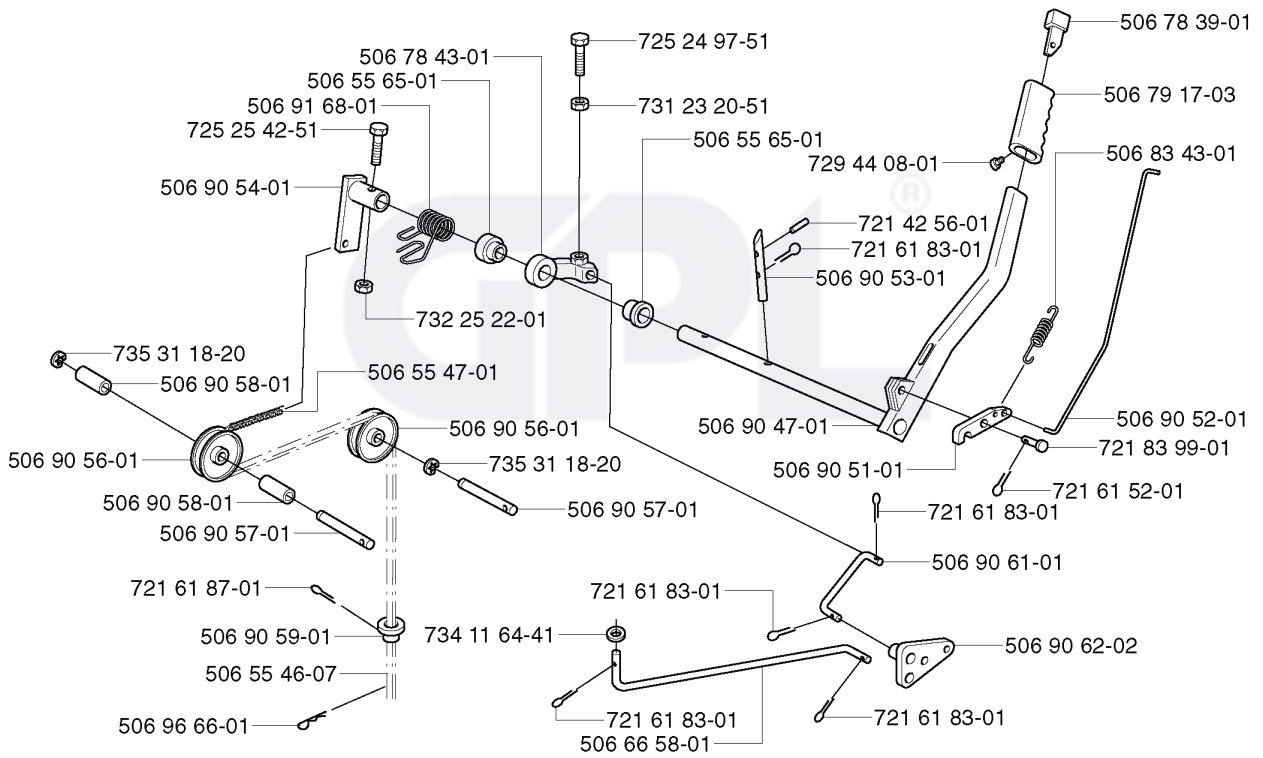

FR2115 MA, 2003-01

GPL<sup>®</sup>

---

**SPARE PARTS LIST**

L

REF.	PART NO.	DESCRIPTION	REMARK	QTY.	KIT
506 78 43-01	506784301	LINK ASSY		1	
506 91 68-01	506916801	SPRING		1	
725 25 42-51	725254251	SCREW EHHM		1	
506 90 54-01	506905401	LIFTING ARM		1	
735 31 18-20	735311820	E-CLIP		1	
506 90 58-01	506905801	TUBE SLEEVE		1	
506 90 57-01	506905701	SHAFT		1	
721 61 87-01	721618701	SPLIT PIN		1	
506 90 59-01	506905901	CHAIN STOP		1	
506 55 46-07	506554607	CHAIN		1	
506 96 66-01	506966601	HAIR PIN COTTER		1	
734 11 64-41	734116441	WASHER		1	
732 25 22-01	732252201	HEXAGON LOCKING NUT		1	
506 55 47-01	506554701	LINKAGE		1	
506 90 56-01	506905601	OFFSET PULLEY		1	
506 66 58-01	506665801	CLUTCH ROD REAR		1	
721 61 83-01	721618301	SPLIT PIN		1	
506 90 62-02	506906202	LINK ASSY		1	
506 90 61-01	506906101	CONNECTION ROD		1	
721 61 52-01	721615201	SPLIT PIN		1	
721 83 99-01	721839901	CLEVIS PIN		1	
506 90 52-01	506905201	PUSH ROD		1	
506 90 51-01	506905101	CATCH		1	
506 90 47-01	506904701	LIFT LEVER CMPL		1	
506 90 53-01	506905301	PEN		1	
721 42 56-01	721425601	SPRING PIN		1	
729 44 08-01	729440801	SCREW SCSRT		1	
506 55 65-01	506556501	BEARING		1	
731 23 20-51	731232051	HEXAGON NUT		1	
725 24 97-51	725249751	SCREW		1	
506 83 43-01	506834301	SPRING		1	
506 79 17-03	506791703	HANDLE		1	
506 78 39-01	506783901	BUTTON		1	

REF.	PART NO.	DESCRIPTION	REMARK	QTY.	KIT
535 41 96-01	535419601	CONTROL COVER		1	
506 91 44-01	506914401	WHEEL AXLE		1	
535 41 95-01	535419501	CONTROL PLATE		1	
506 89 20-01	506892001	SPEED NUT		1	
535 41 97-01	535419701	COVER		1	
506 96 57-01	506965701	PLUG		1	
735 58 35-01	735583501	WASHER		1	
506 53 88-01	506538801	SHAFT		1	
506 53 89-01	506538901	SPRING		1	
506 53 85-01	506538501	LOCKING ARM		1	
725 23 64-61	725236461	SCREW EHHFT		1	
506 53 87-03	506538703	CONTROL BUTTON		1	
506 59 46-01	506594601	LOCK GOLVTUNNEL		1	
506 53 86-01	506538601	BRACKET		1	
729 53 29-71	729532971	SCREW CRPANT		1	