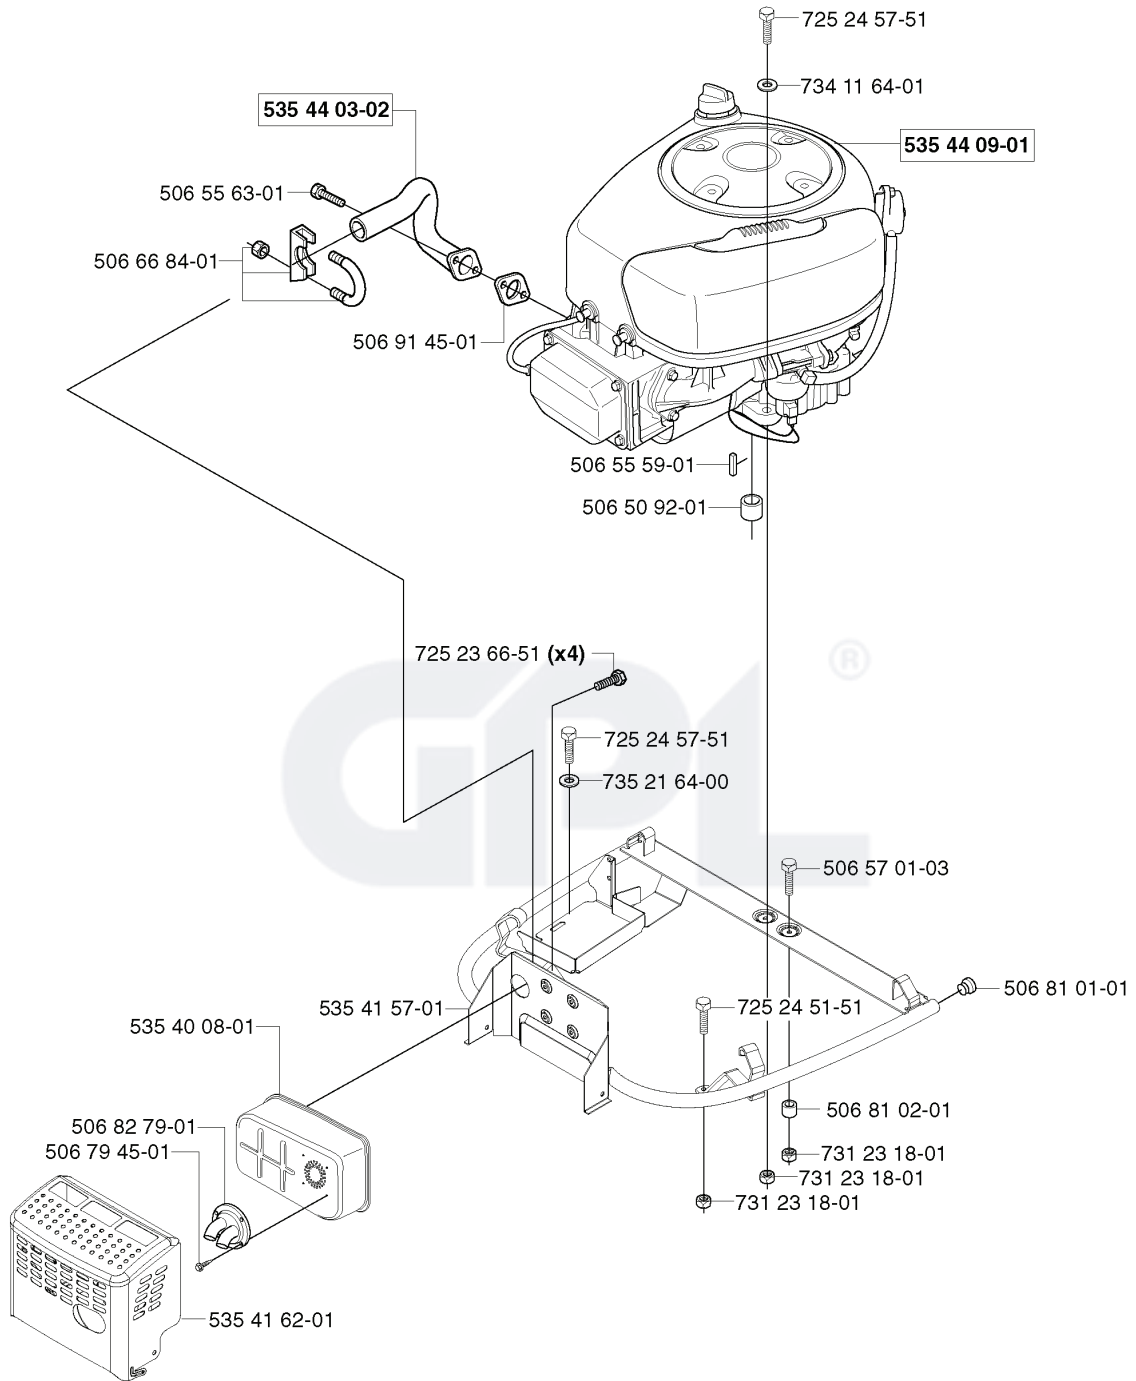

F

xxx xx xx-xx = New part,
Neues teil,
Nouvelle piece,
Nueva pieza,
Ny detalj