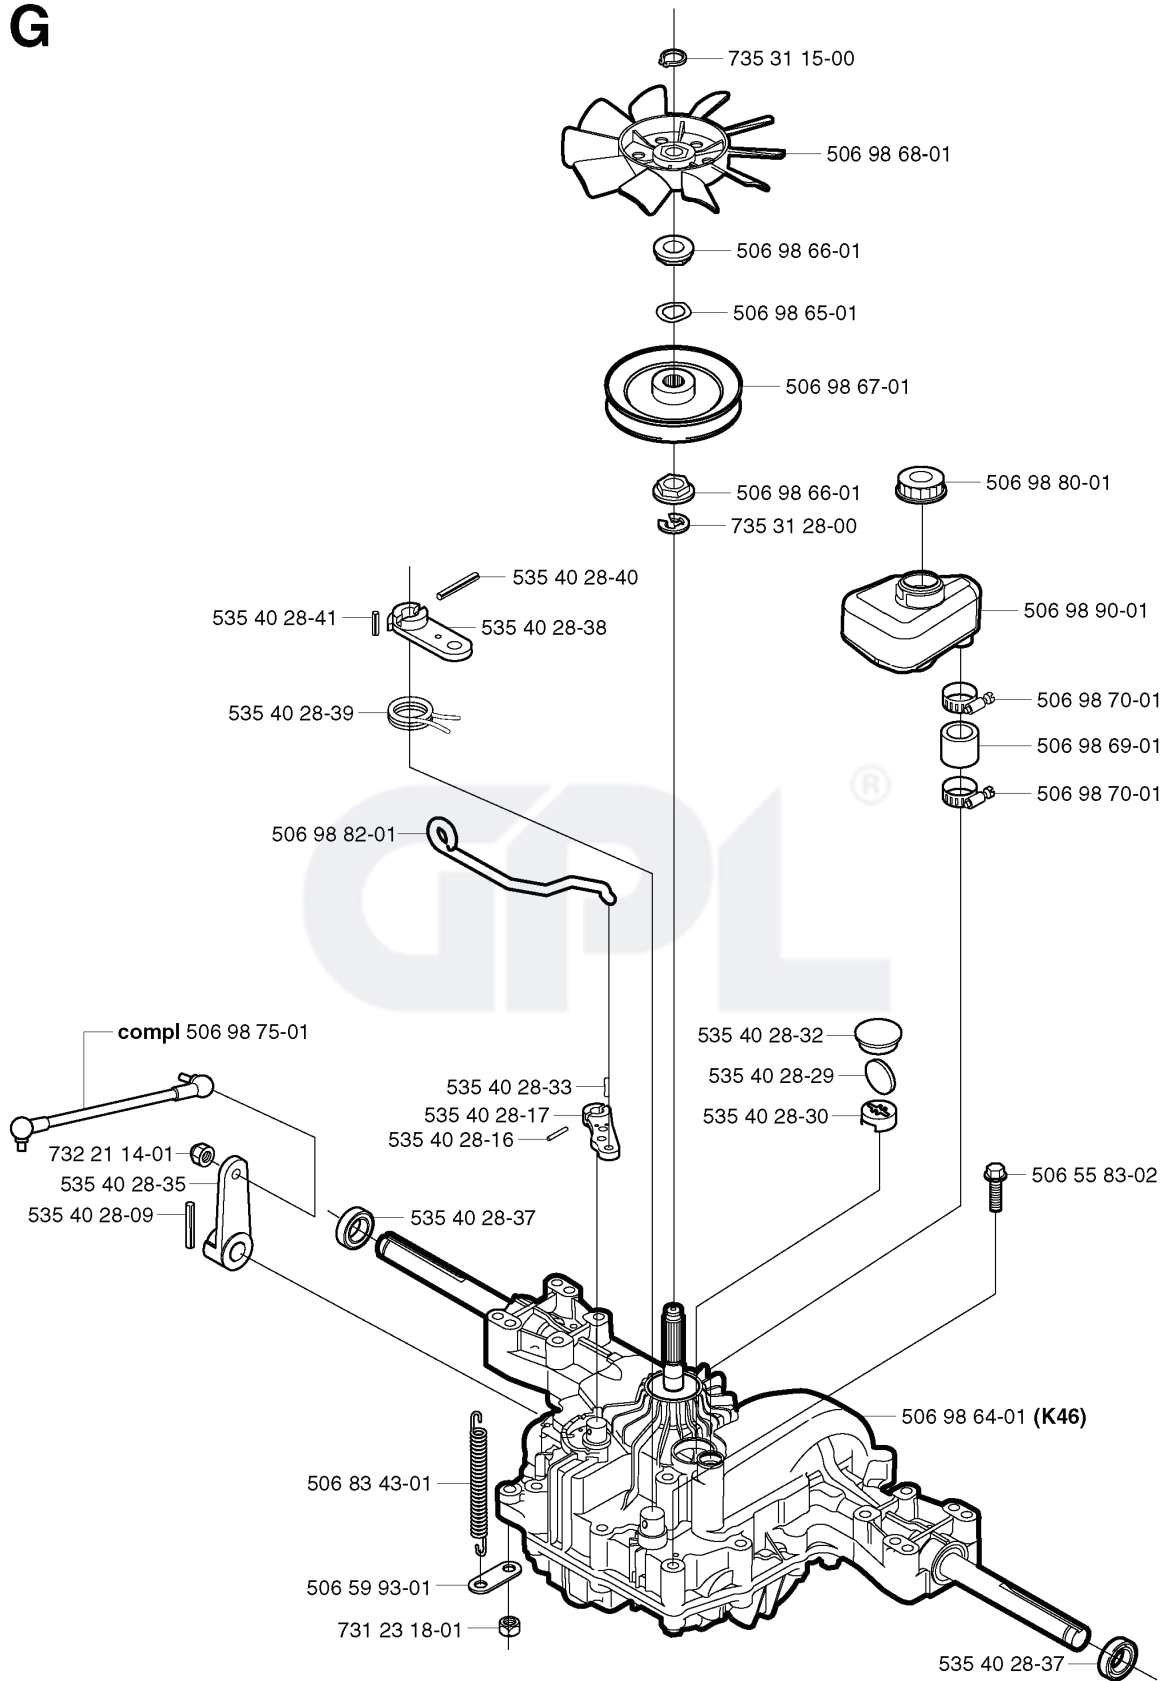

REF.	PART NO.	DESCRIPTION	REMARK	QTY.	KIT
535 41 96-01	535419601	CONTROL COVER		1	
506 91 44-01	506914401	WHEEL AXLE		1	
535 41 95-01	535419501	CONTROL PLATE		1	
506 89 20-01	506892001	SPEED NUT		1	
535 41 97-01	535419701	COVER		1	
506 96 57-01	506965701	PLUG		1	
735 58 35-01	735583501	WASHER		1	
506 53 88-01	506538801	SHAFT		1	
506 53 89-01	506538901	SPRING		1	
506 53 85-01	506538501	LOCKING ARM		1	
725 23 64-61	725236461	SCREW EHHFT		1	
506 53 87-03	506538703	CONTROL BUTTON		1	
506 59 46-01	506594601	LOCK GOLVTUNNEL		1	
506 53 86-01	506538601	BRACKET		1	
729 53 29-71	729532971	SCREW CRPANT		1	

**G**

**xxx xx xx-xx** = New part,  
Neues teil,  
Nouvelle piece,  
Nueva pieza,  
Ny detalj

REF.	PART NO.	DESCRIPTION	REMARK	QTY.	KIT
535 40 28-40	535402840	PIN RETAINING SCREW		1	
535 40 28-38	535402838	LEVER		1	
535 40 28-41	535402841	PIN		1	
535 40 28-39	535402839	SPRING		1	
506 98 82-01	506988201	FRIKOPPLINGSSTÅNG		1	
506 98 75-01	506987501	ADJUSTMENT ROD		1	
732 21 14-01	732211401	LOCK NUT		1	
535 40 28-35	535402835	LEVER		1	
535 40 28-09	535402809	PIN RETAINING SCREW		1	
535 40 28-33	535402833	PIN RETAINING SCREW		1	
535 40 28-17	535402817	LEVER		1	
535 40 28-16	535402816	PIN RETAINING SCREW		1	
535 40 28-37	535402837	SEALING		1	
506 83 43-01	506834301	SPRING		1	
506 59 93-01	506599301	LINK		1	
731 23 18-01	731231801	HEXAGON NUT		1	
506 98 64-01	506986401	TRANSMISSION	K46	1	
506 55 83-02	506558302	SCREW EHHFT		1	
535 40 28-30	535402830	HOLDER		1	
535 40 28-29	535402829	MAGNET		1	
535 40 28-32	535402832	PLUG		1	
506 98 70-01	506987001	HOSE CLAMP		1	
506 98 69-01	506986901	HOSE		1	
506 98 90-01	506989001	EXPANSION TANK		1	
506 98 80-01	506988001	TANK CAP ASSY		1	
735 31 28-00	735312800	CIRCLIP		1	
506 98 66-01	506986601	DISTANCE		1	
506 98 67-01	506986701	PULLEY		1	
506 98 65-01	506986501	SPRING WASHER		1	
506 98 68-01	506986801	FAN		1	
735 31 15-00	735311500	CIRCLIP		1	