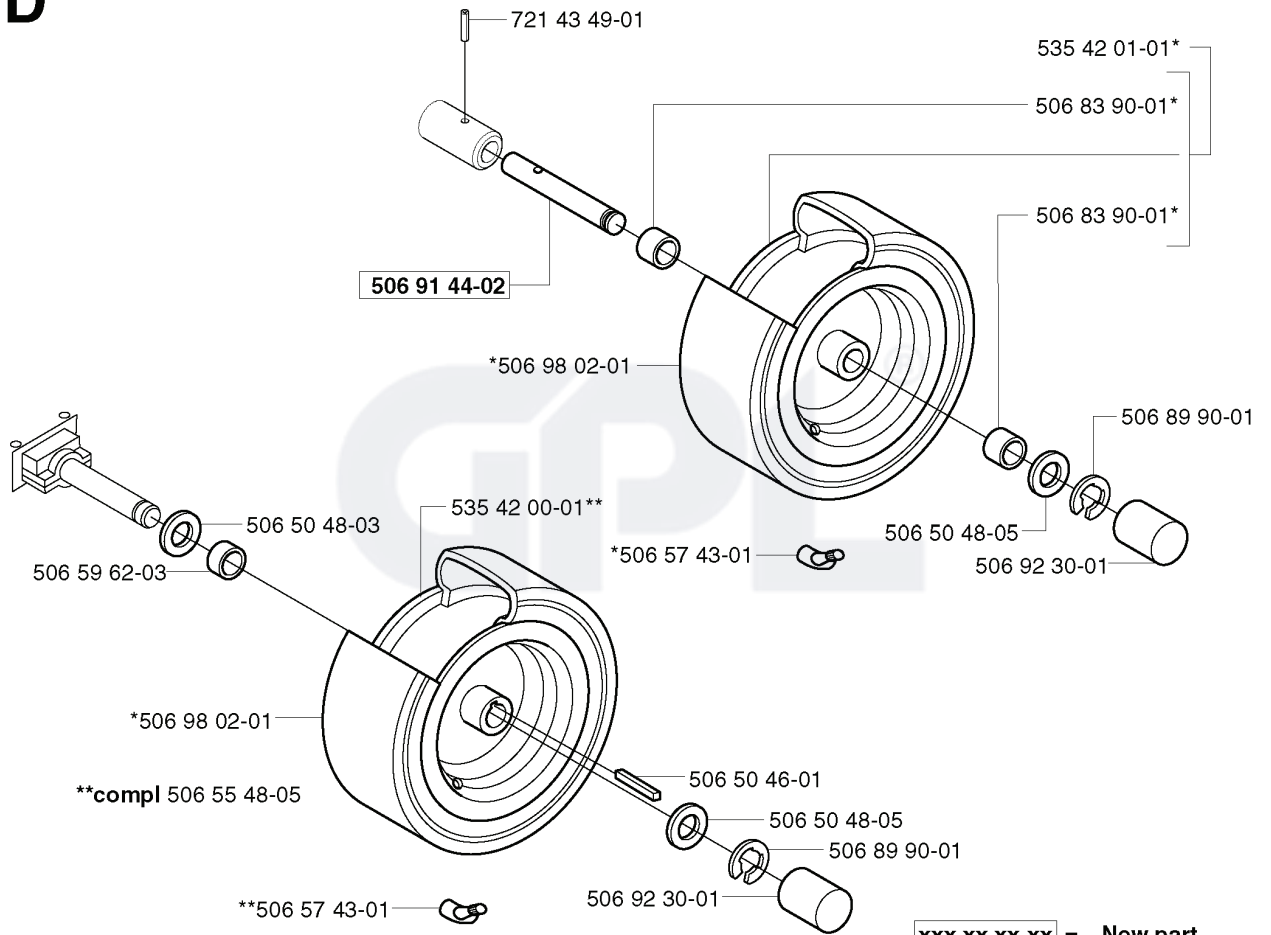

D *compl 506 55 49-06

xxx xx xx-xx = New part,
Neues teil,
Nouvelle piece,
Nueva pieza,
Ny detalj