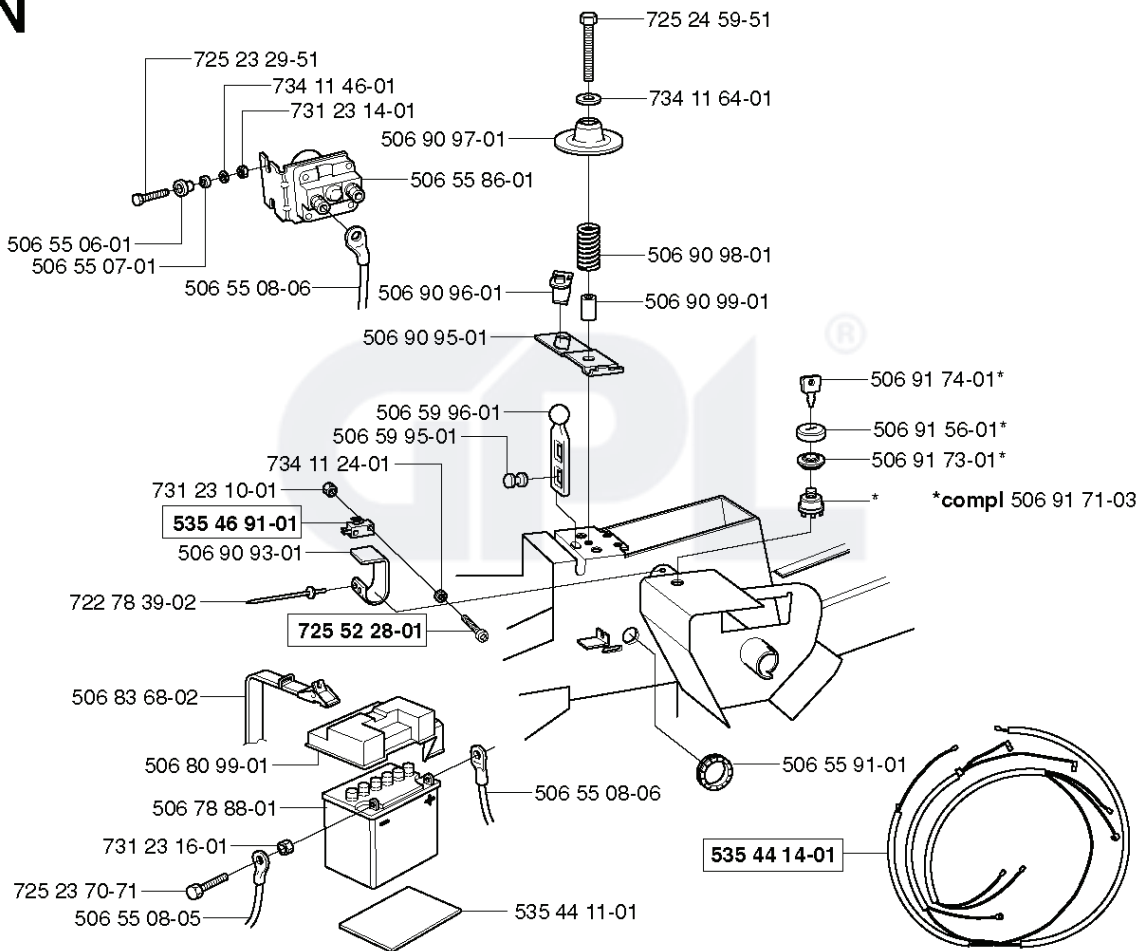

506 99 96-01

506 58 45-01

535 43 48-01 (x2)

Jonsered

535 43 47-01 (x2)

Jonsered

506 78 97-01

REF.	PART NO.	DESCRIPTION	REMARK	QTY.	KIT
506 94 48-01	506944801	LABEL		1	
535 43 20-01	535432001	DECAL		1	
506 99 96-01	506999601	LABEL		1	
535 43 49-01	535434901	DECAL		1	
506 58 45-01	506584501	LABEL		1	
535 43 47-01	535434701	DECAL		2	
535 43 48-01	535434801	DECAL		2	
535 47 74-01	535477401	DECAL		1	
506 84 28-03	506842803	DECAL		1	
506 78 97-01	506789701	LABEL		1	
506 94 47-01	506944701	HYDROSTATIC LABEL		1	
506 91 57-01	506915701	DECAL		1	

N

REF.	PART NO.	DESCRIPTION	REMARK	QTY.	KIT
725 23 29-51	725232951	SCREW		1	
734 11 46-01	734114601	WASHER		1	
731 23 14-01	731231401	HEXAGON NUT		1	
506 90 97-01	506909701	SPRING WASHER		1	
506 55 86-01	506558601	RELAY		1	
506 55 06-01	506550601	PLUG		1	
506 55 07-01	506550701	INSULATING WASHER		1	
506 55 08-06	506550806	STARTKABEL BATT-RELÄ		1	
506 90 96-01	506909601	SWITCH		1	
506 90 95-01	506909501	SWITCH ATTACHMENT SE		1	
506 59 96-01	506599601	GUMMISTROPP		1	
506 59 95-01	506599501	BUTTON		1	
734 11 24-01	734112401	WASHER		1	
731 23 10-01	731231001	HEXAGON NUT		1	
535 46 91-01	535469101	SWITCH		1	
506 90 93-01	506909301	PLATE SPRING		1	
722 78 39-02	722783902	BLIND RIVET		1	
725 52 28-01	725522801	SCREW IHSCM		1	
506 83 68-02	506836802	BELT		1	
506 80 99-01	506809901	BATTERY COVER		1	
506 78 88-01	506788801	BATTERY		1	
731 23 16-01	731231601	HEXAGON NUT		1	
725 23 70-71	725237071	SCREW EHHM		1	
506 55 08-05	506550805	STARTKABEL BATT-JORD		1	
535 44 11-01	535441101	BATTERY MAT		1	
535 44 14-01	535441401	WIRING		1	
506 55 91-01	506559101	SKAVSKYDD		1	
506 91 71-03	506917103	IGNITION LOCK		1	
506 91 73-01	506917301	NUT		1	
506 91 56-01	506915601	PROTECTION		1	
506 91 74-01	506917401	KEY		1	
506 90 99-01	506909901	SPACING TUBE		1	
506 90 98-01	506909801	SPRING		1	
734 11 64-01	734116401	WASHER		1	
725 24 59-51	725245951	SCREW EHHM		1	