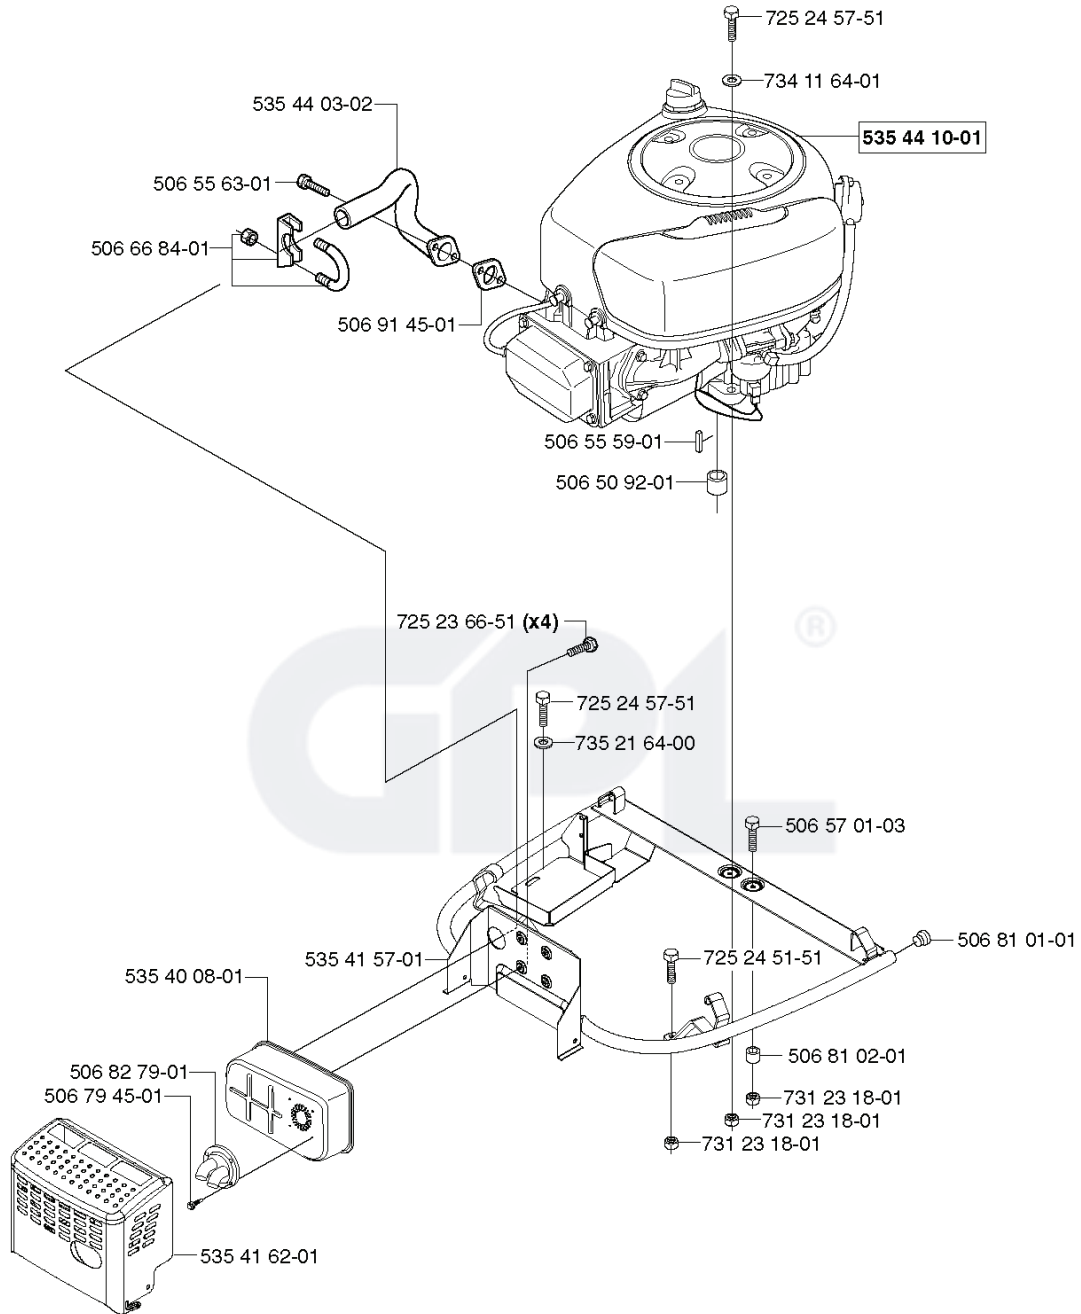

F

xxx xx xx-xx = New part,
Neues teil,
Nouvelle piece,
Nueva pieza,
Ny detalj