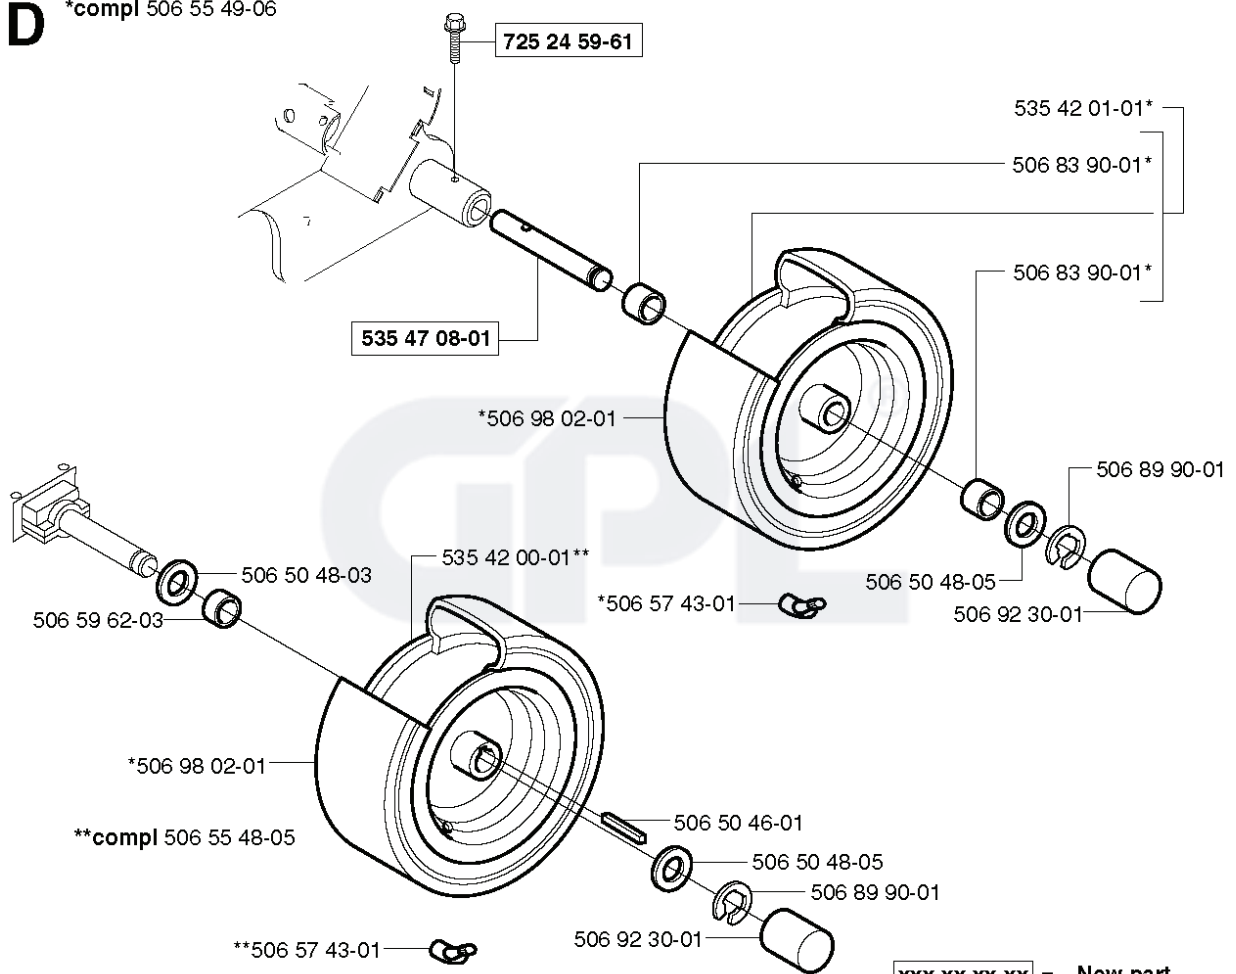

D *compl 506 55 49-06

xxx xx xx-xx = New part,
Neues teil,
Nouvelle piece,
Nueva pieza,
Ny detalj