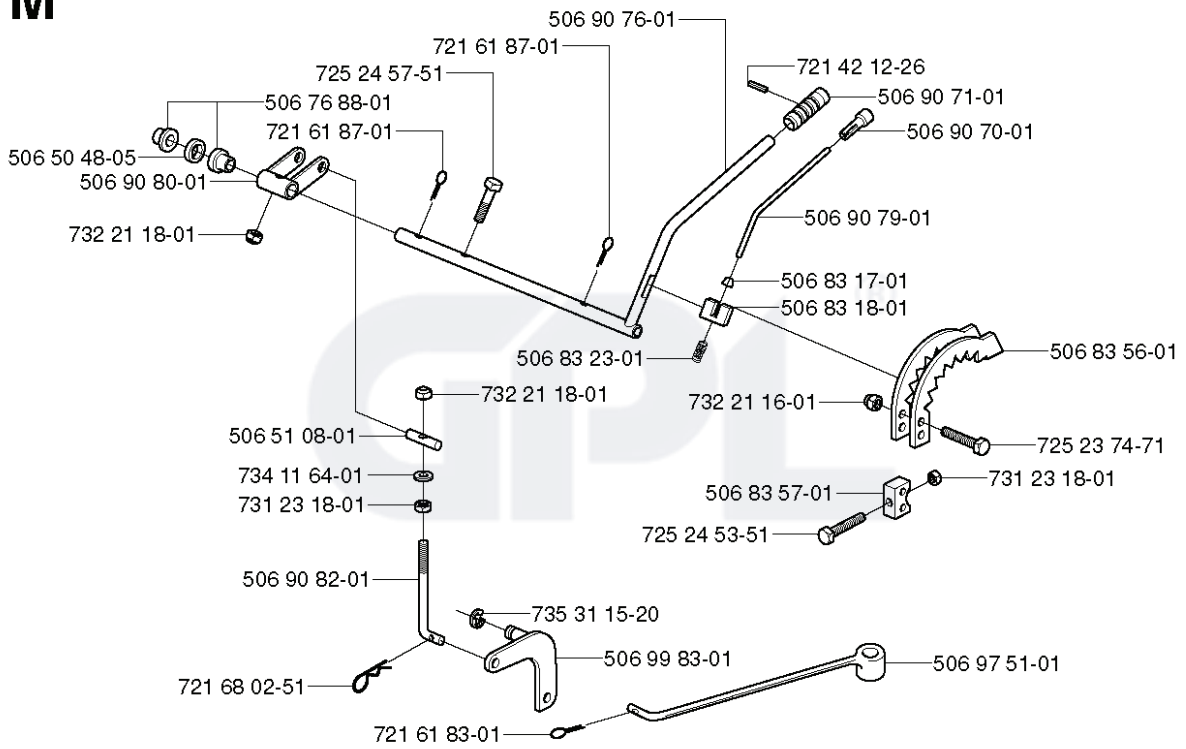

M

xxx xx xx-xx = New part,
Neues teil,
Nouvelle piece,
Nueva pieza,
Ny detalj