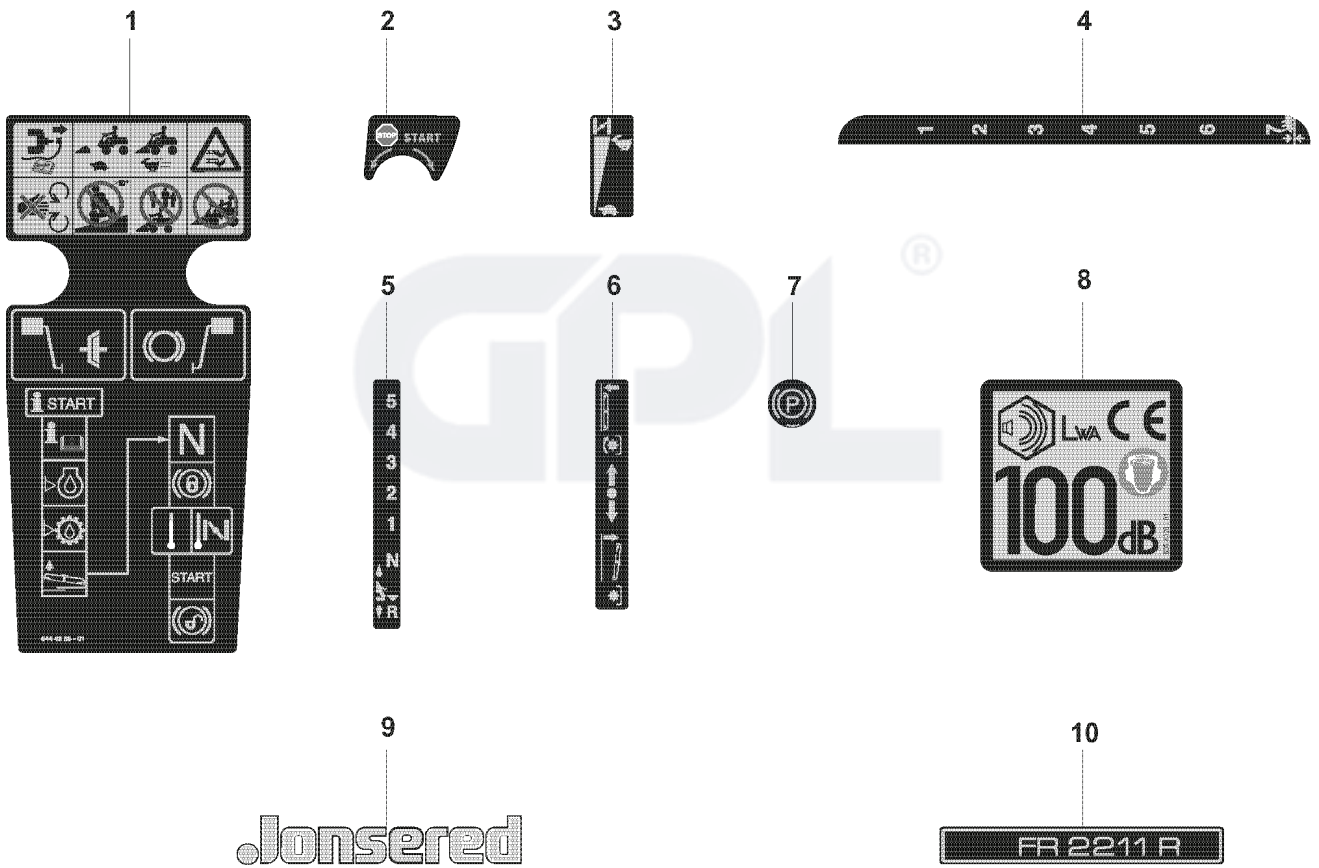

R 965 19 01-01 FR2211 R
DECALS

REF.	PART NO.	DESCRIPTION	REMARK	QTY.	KIT
1	544438501	LABEL		1	
2	502291401	LABEL		1	
3	544438802	LABEL		1	
4	544439004	LABEL		1	
5	544439102	LABEL		1	
6	544439202	LABEL		1	
7	506584501	LABEL		1	
8	535432001	DECAL		1	
9	535434701	DECAL		3	
10	502292101	LABEL		1