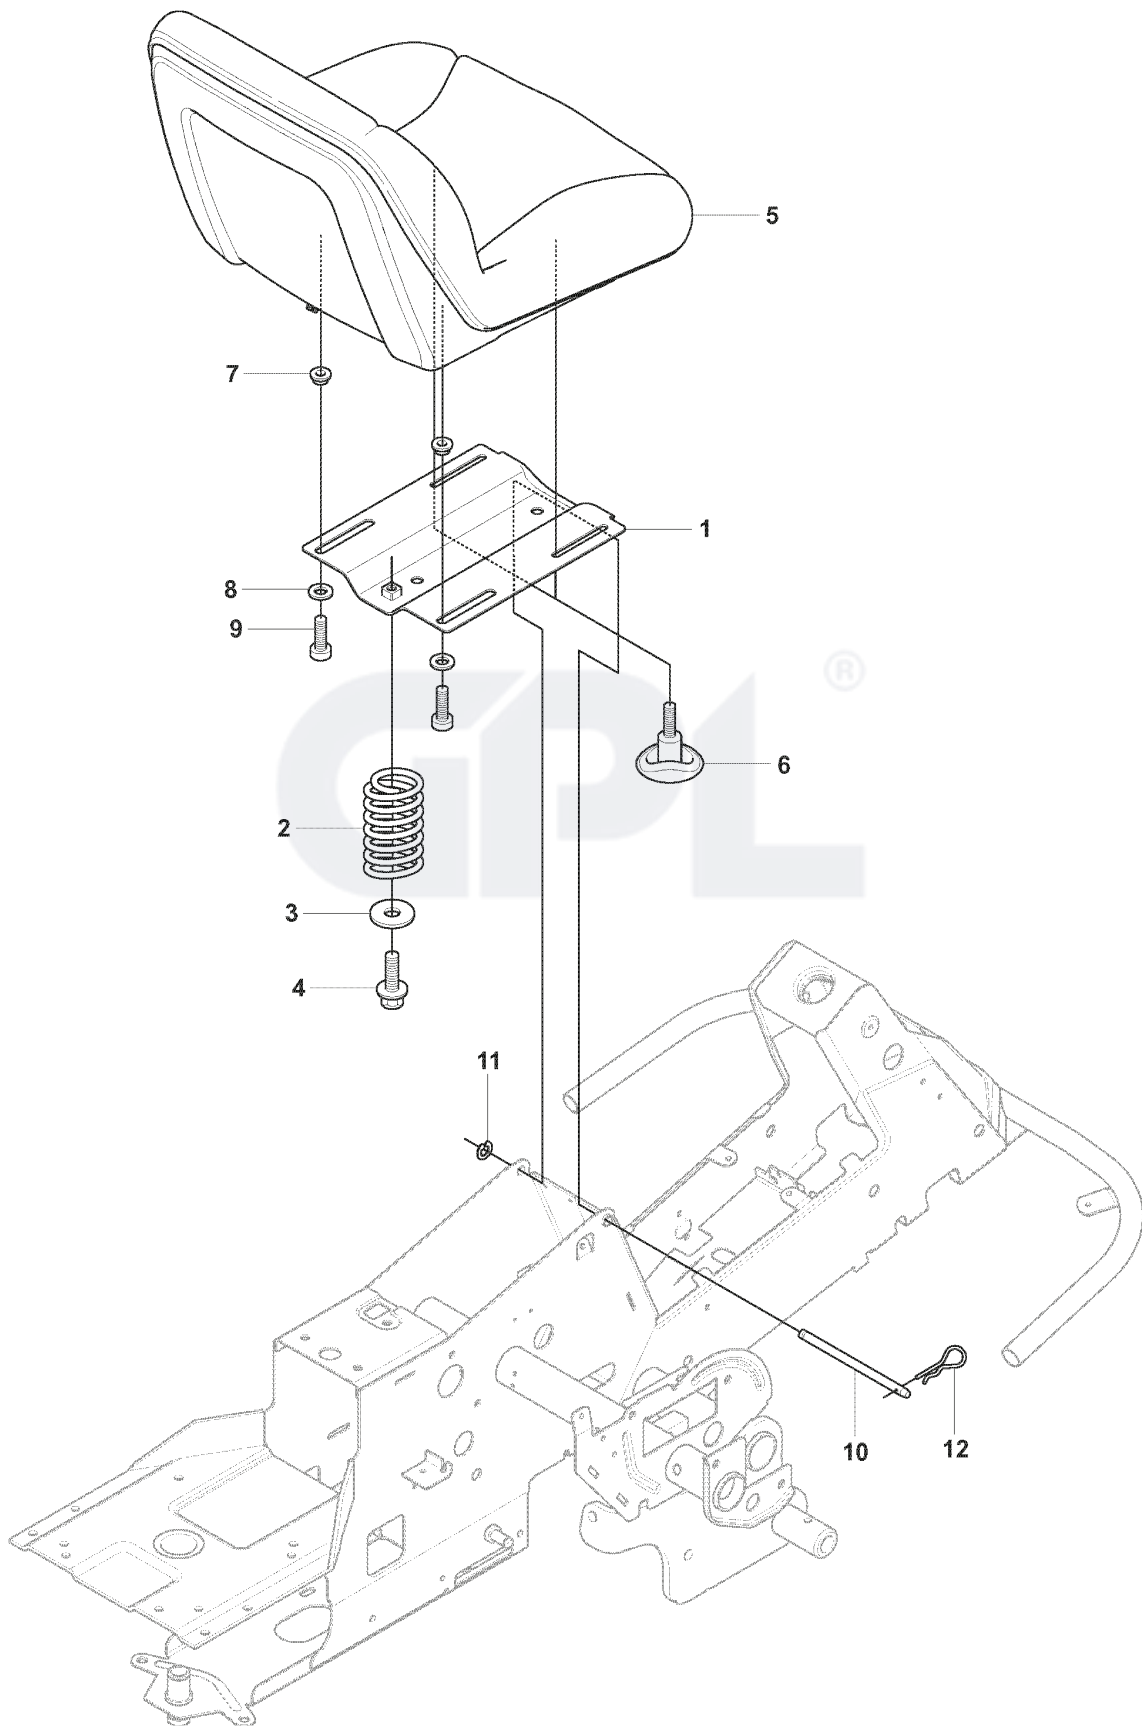

A 965 19 01-01 FR2211 R
SEAT, TS2500

REF.	PART NO.	DESCRIPTION	REMARK	QTY.	KIT
1	544328504	SEAT BRACKET		1	
2	506915301	COMPRESSION SPRING		1	
3	734117441	WASHER		1	
4	725249371	SCREW EHHM		1	
5	502609701	SEAT		1	
6	506565501	JUSTERVRED		2	
7	506565301	BUSHING		2	
8	734116441	WASHER		2	
9	506556301	SCREW UNC		2	
10	506509901	SHAFT		1	
11	735311200	CIRCLIP		1	
12	506668801	SPRING COTTER		1	

GPL®