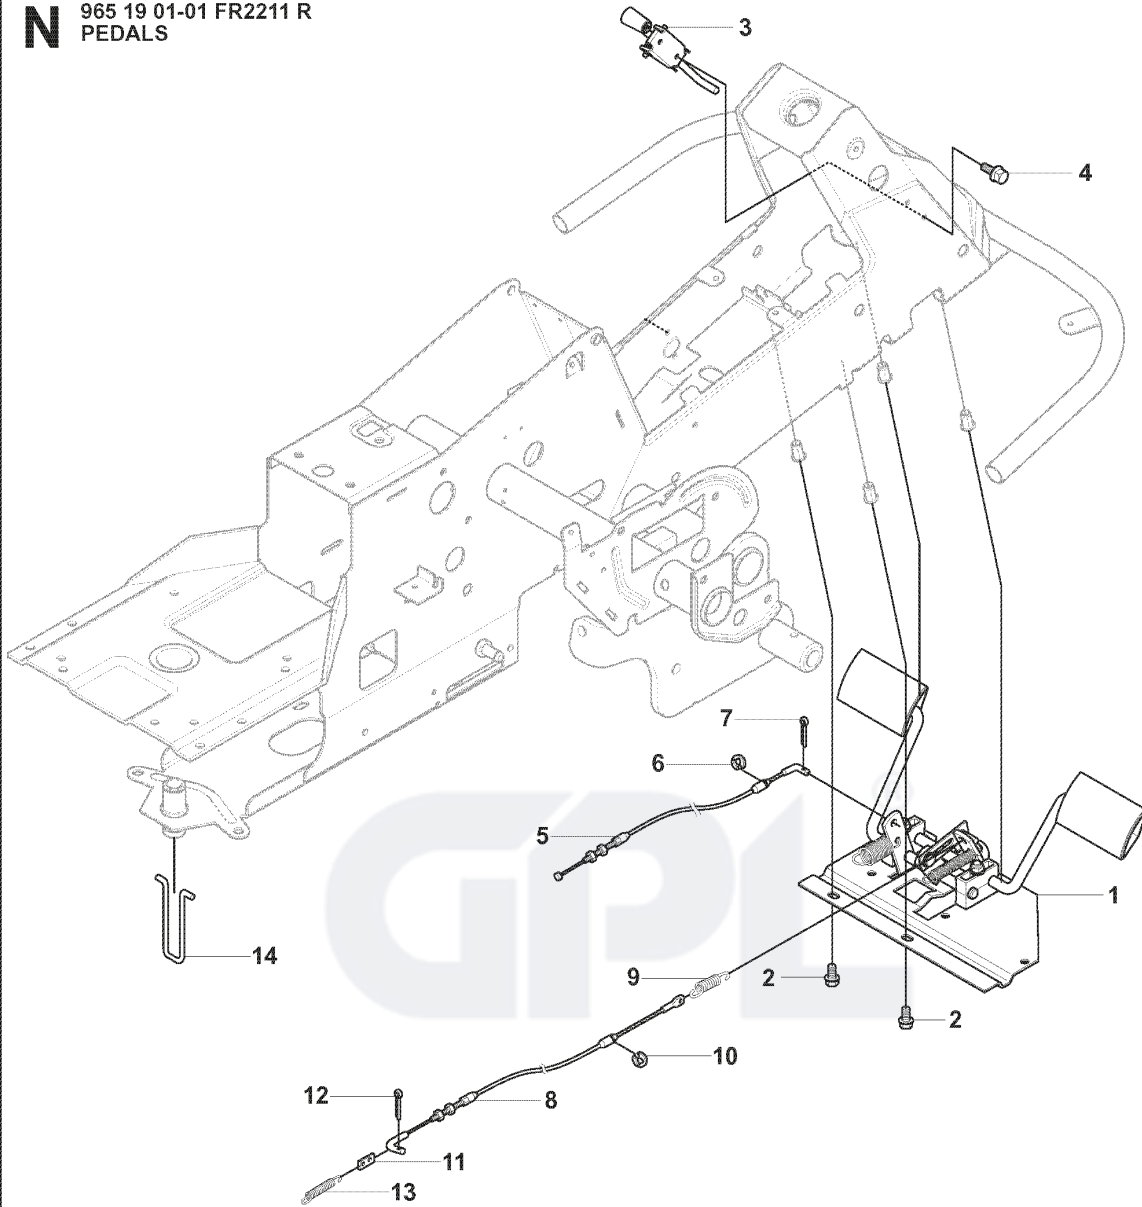

N 965 19 01-01 FR2211 R
PEDALS

PEDALS