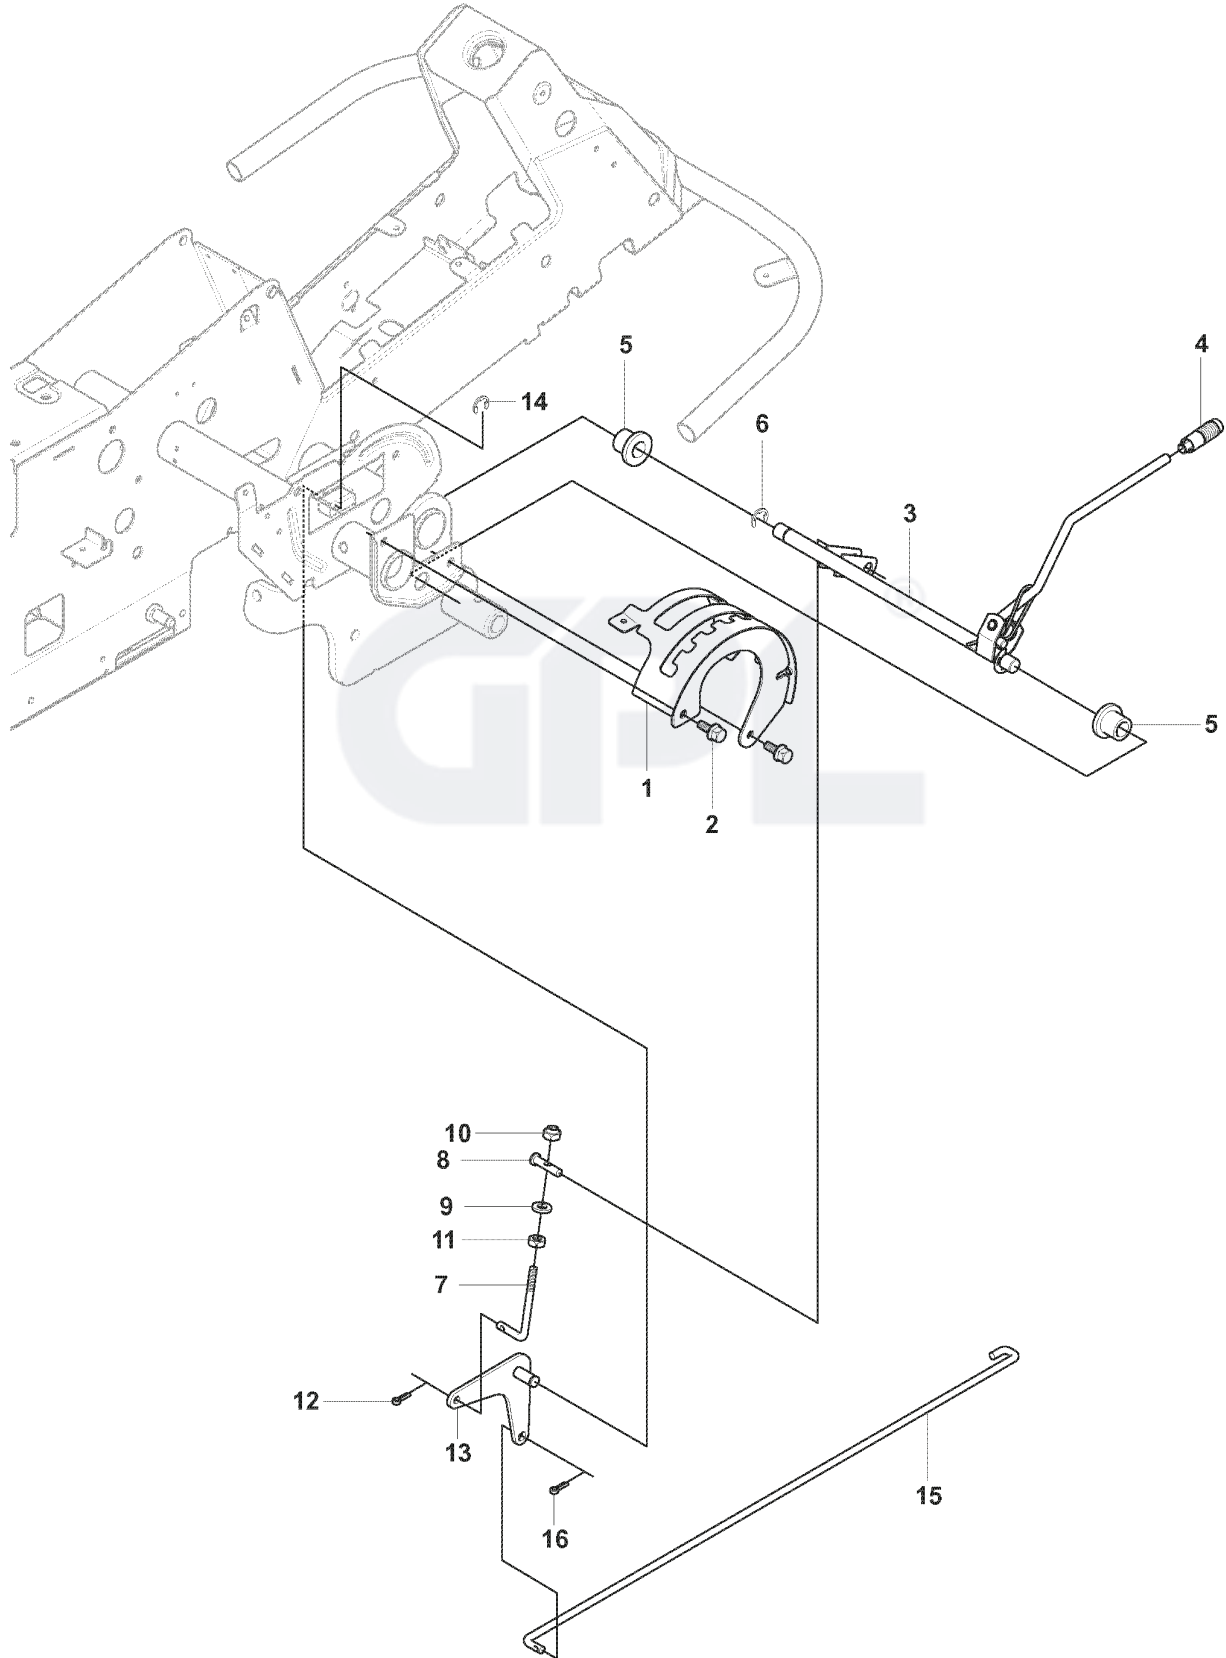

GPL®

D 965 19 01-01 FR2211 R
HEIGHT ADJUSTMENT

REF.	PART NO.	DESCRIPTION	REMARK	QTY.	KIT
1	535501402	CONTROL PLATE		1	
2	506570103	SCREW EHHFM		2	
3	504734501	ADJUSTER		1	
4	506542001	HANDLE		1	
5	506554301	BEARING		2	
6	735312220	E-CLIP		1	
7	506908201	HEIGHT ROD		1	
8	506784601	PEN		1	
9	734117201	WASHER		1	
10	732211801	LOCK NUT		1	
11	731231801	HEXAGON NUT		1	
12	721618301	SPLIT PIN		1	
13	544227701	LINK		1	
14	735311520	E-CLIP		1	
15	544227001	CONNECTION ROD		1	
16	721618301	SPLIT PIN		1	