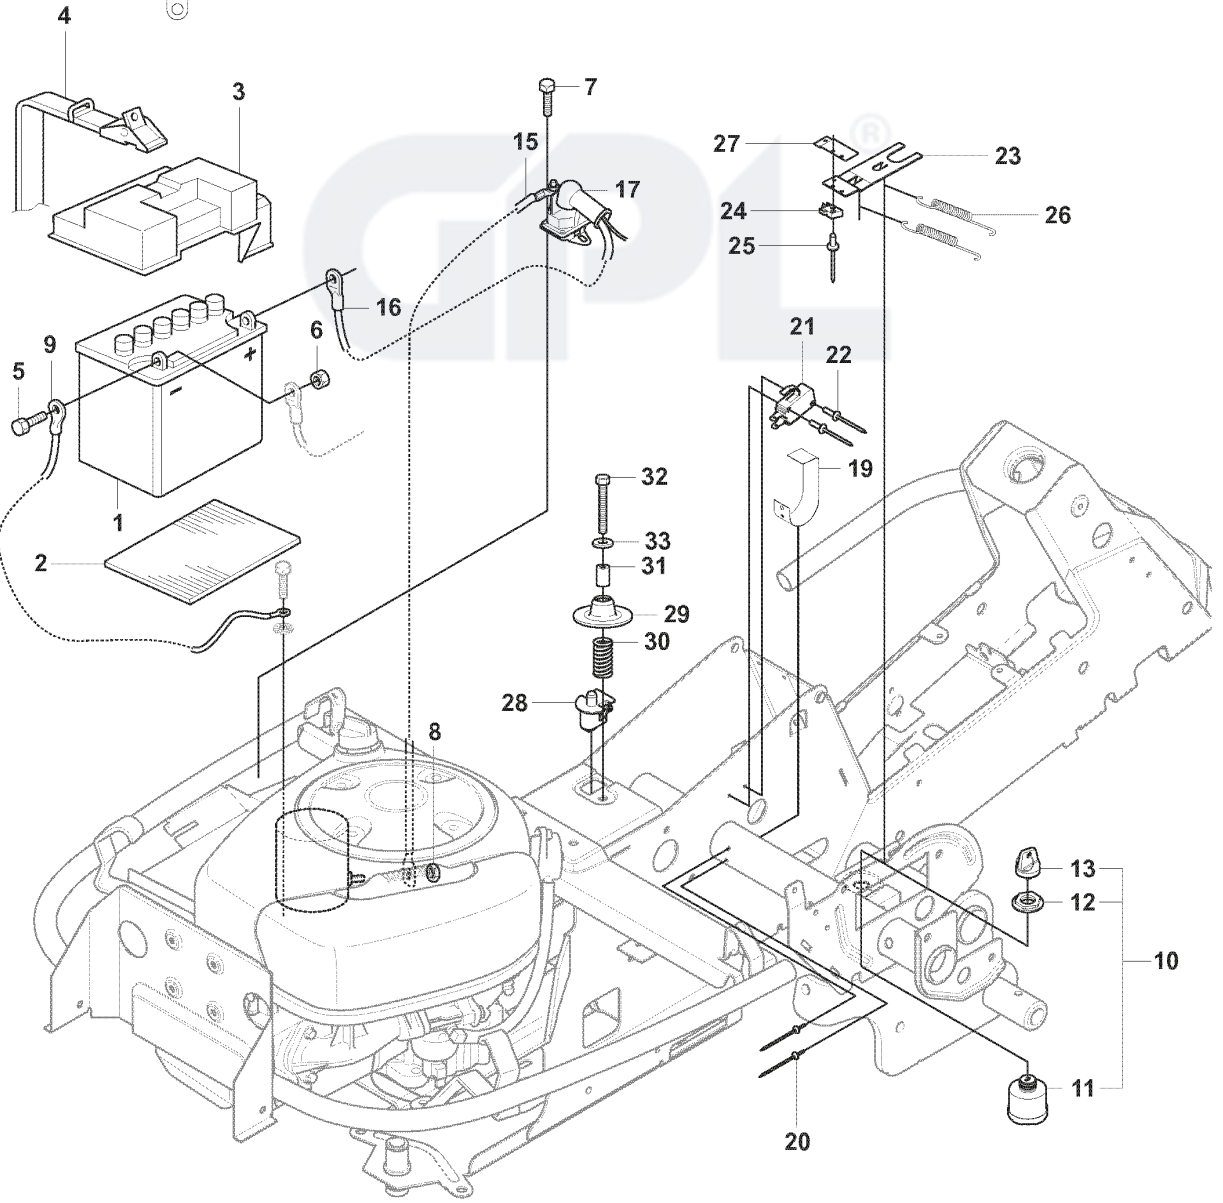

P 965 19 01-01 FR2211 R
ELECTRICAL

REF.	PART NO.	DESCRIPTION	REMARK	QTY.	KIT
1	506788801	BATTERY		1	
2	535441101	BATTERY MAT		1	
3	506809901	BATTERY COVER		1	
4	506836802	BELT		1	
5	725237071	SCREW EHHM		1	
6	731231601	HEXAGON NUT		1	
7	725236461	SCREW EHHFT		1	
8	506899801	NUT		1	
9	544967601	CABLE		1	
10	544442101	IGNITION SWITCH		1	
11	544442201	IGNITION SWITCH		1	
12	544442301	NUT		1	
13	544442401	IGNITION KEY		1	
14	544926001	WIRING		1	
15	544928601	CABLE		1	
16	544926101	CABLE		1	
17	544439801	RELAY		1	
18	506899801	NUT		2	
19	506909301	PLATE SPRING		1	
20	722783902	BLIND RIVET		2	
21	535469101	SWITCH		1	
22	544440701	RIVET		2	
23	506909402	BRACKET		1	
24	535469101	SWITCH		1	
25	544440701	RIVET		2	
26	506834301	SPRING		2	
27	504711601	ADAPTER		1	
28	506909601	SWITCH		1	
29	506909701	SPRING WASHER		1	
30	544441201	SPRING		1	
31	506909902	SPACING TUBE		1	
32	725246051	SCREW EHHM		1	
33	734116401	WASHER		1