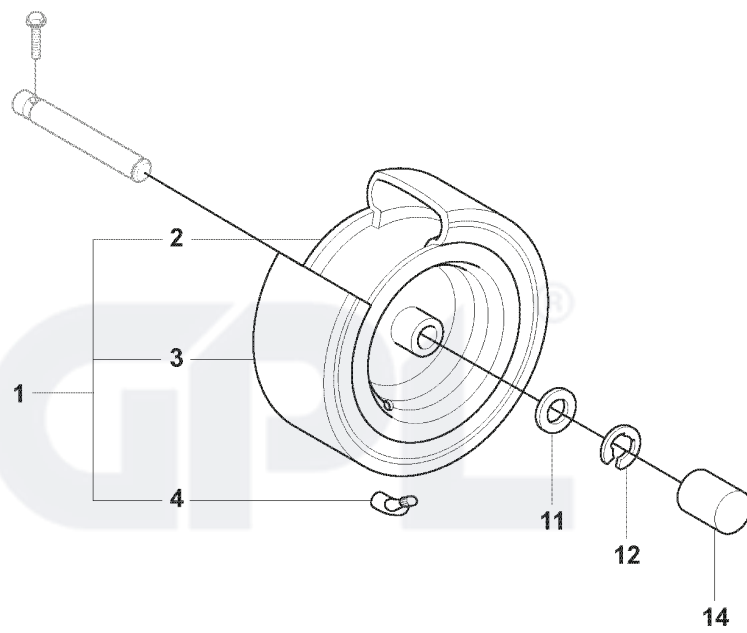

Q 965 19 01-01 FR2211 R
WHEELS & TIRES

REF.	PART NO.	DESCRIPTION	REMARK	QTY.	KIT
1	544126202	WHEEL		2	
2	544114301	RIM		1	
3	506980201	TIRE		1	
4	506574301	VALVE ASSY		1	
5	544126302	WHEEL		2	
6	544114201	RIM		1	
7	506980201	TIRE		1	
8	506574301	VALVE ASSY		1	
9	506504803	WASHER		2	
10	506596201	SPACING SLEEVE		2	
11	506504805	WASHER		4	
12	506899001	E-CLIP		4	
13	506923001	RUND FOT UKB 30 S		2	
14	506955801	CUP		2