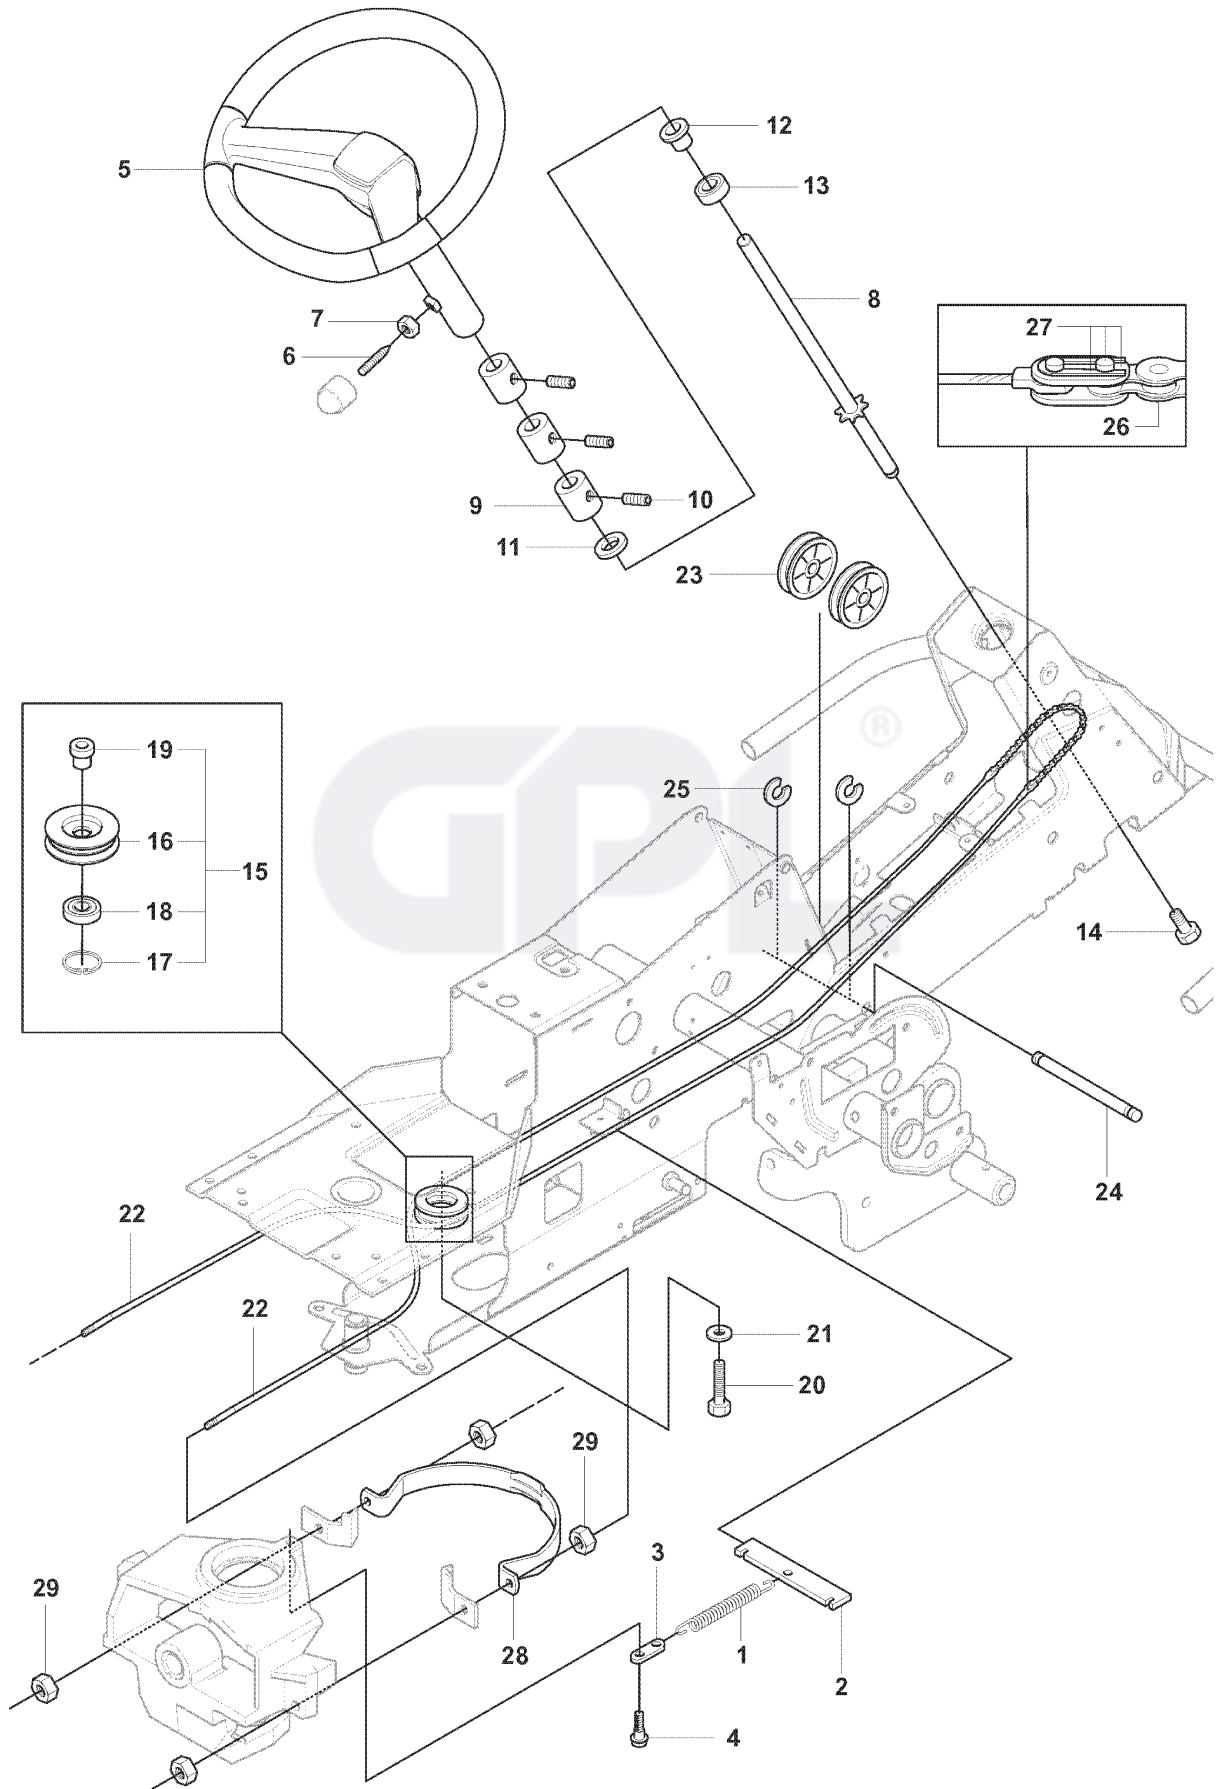

K 965 19 01-01 FR2211 R
STEERING

REF.	PART NO.	DESCRIPTION	REMARK	QTY.	KIT
1	506671901	SPRING		1	
2	506576301	SPRING RETAINER		1	
3	506670801	LINK		1	
4	506597401	SCREW EHHFM		1	
5	544375203	STEERING WHEEL		1	
6	728745505	SCREW IHSETM		1	
7	731231801	HEXAGON NUT		1	
8	535499501	ROD STEERING ASSY		1	
9	506863401	DRIVER		3	
10	728844305	SCREW IHSETM		3	
11	506863601	WASHER		1	
12	506887801	SPACER		1	
13	738210404	BALL BEARING		1	
14	506570104	SCREW EHHFM		1	
15	506500903	BARRING WHEEL		1	
16	535424101	BARRING WHEEL		1	
17	735314010	CIRCLIP		1	
18	738220419	BALL BEARING		1	
19	506500802	BUSHING		1	
20	506675402	SCREW EHHFM		1	
21	734117441	WASHER		1	
22	506589104	WIRE ASSY		2	
23	506522401	STARTER PULLEY		2	
24	506539402	SHAFT		1	
25	735311420	E-CLIP		2	
26	506554601	CHAIN		1	
27	506554701	LINKAGE		2	
28	544427301	WIRE GUIDE		1	
29	731232051	HEXAGON NUT		4