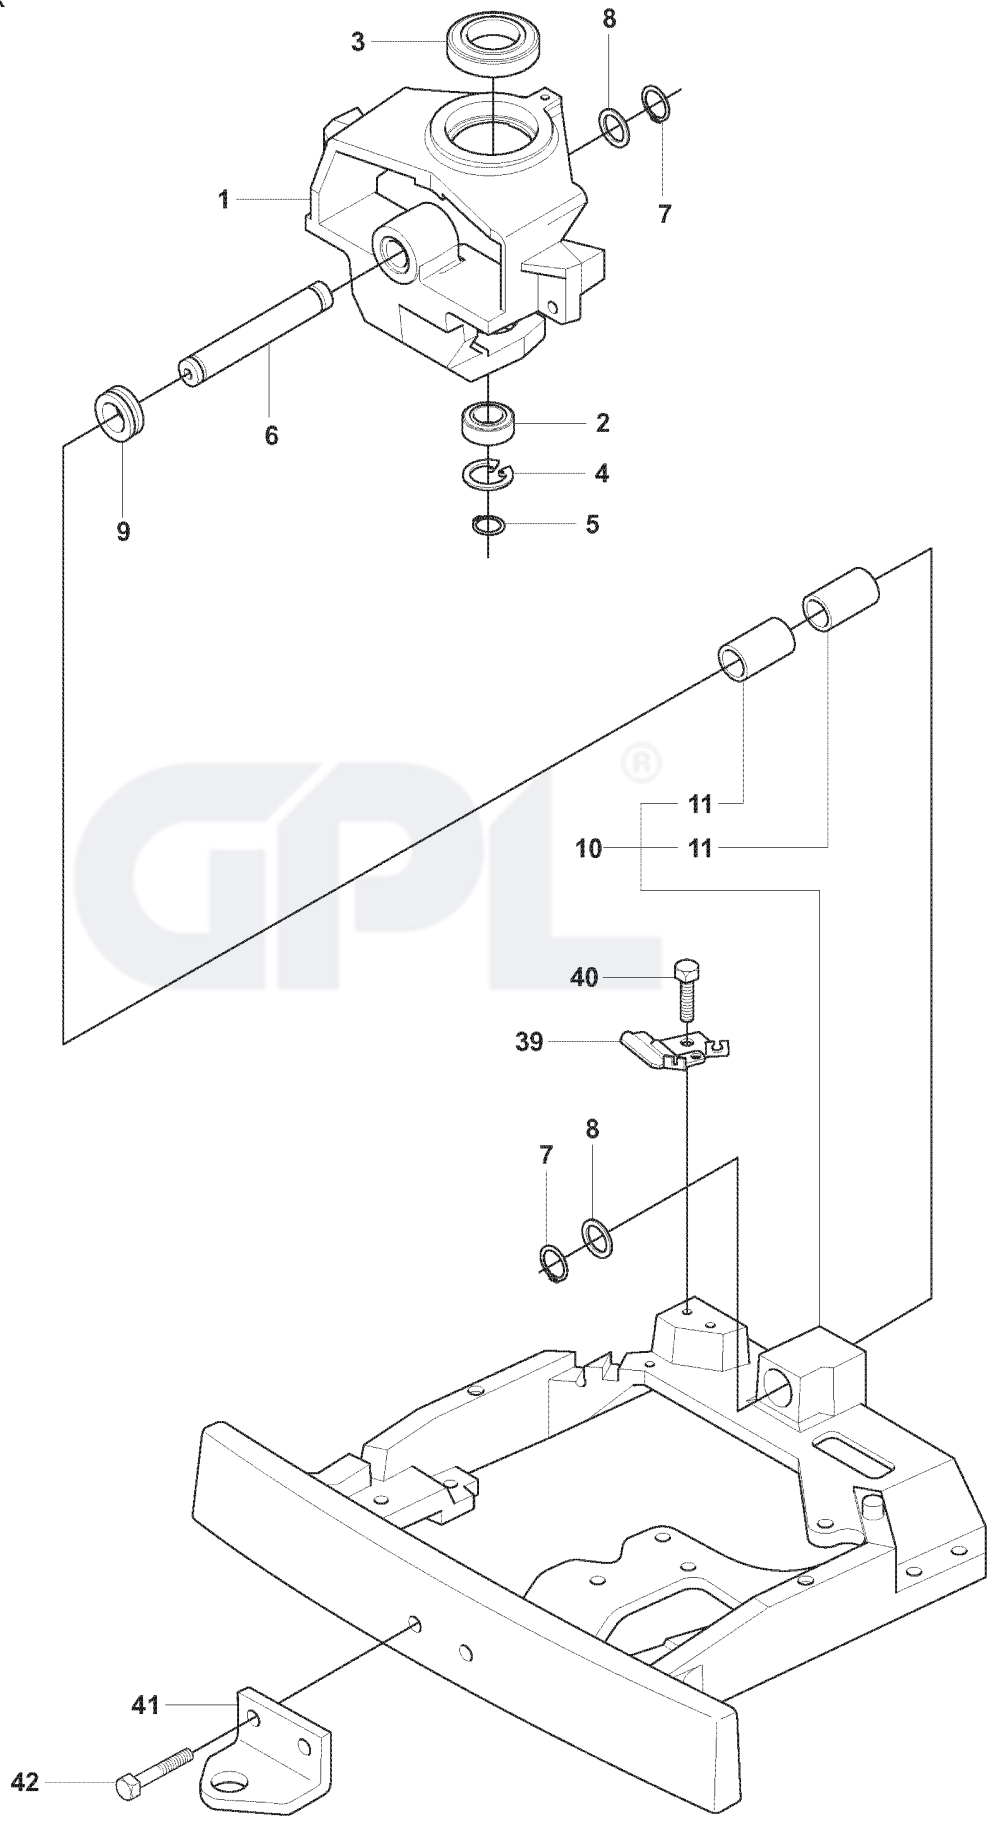

J1 965 19 01-01 FR2211 R
CHASSIS, REAR

REF.	PART NO.	DESCRIPTION	REMARK	QTY.	KIT
1	506985804	SPINDLE		1	
2	738210504	BALL BEARING		1	
3	738211004	BALL BEARING		1	
4	735314010	CIRCLIP		1	
5	735312600	CIRCLIP		1	
6	506985901	SWING AXLE		1	
7	735312600	CIRCLIP		2	
8	506773401	WASHER		2	
9	740681421	V-RING		1	
10	535406002	BRACKET		1	
11	506986102	GLIDLAGER		2	
39	506575201	WIRE HOLDER		1	
40	725236651	HEXAGONAL SCREW M6X12		2	
41	506889901	HITCH		1	
42	725249371	SCREW EHHM		2	

GPL®