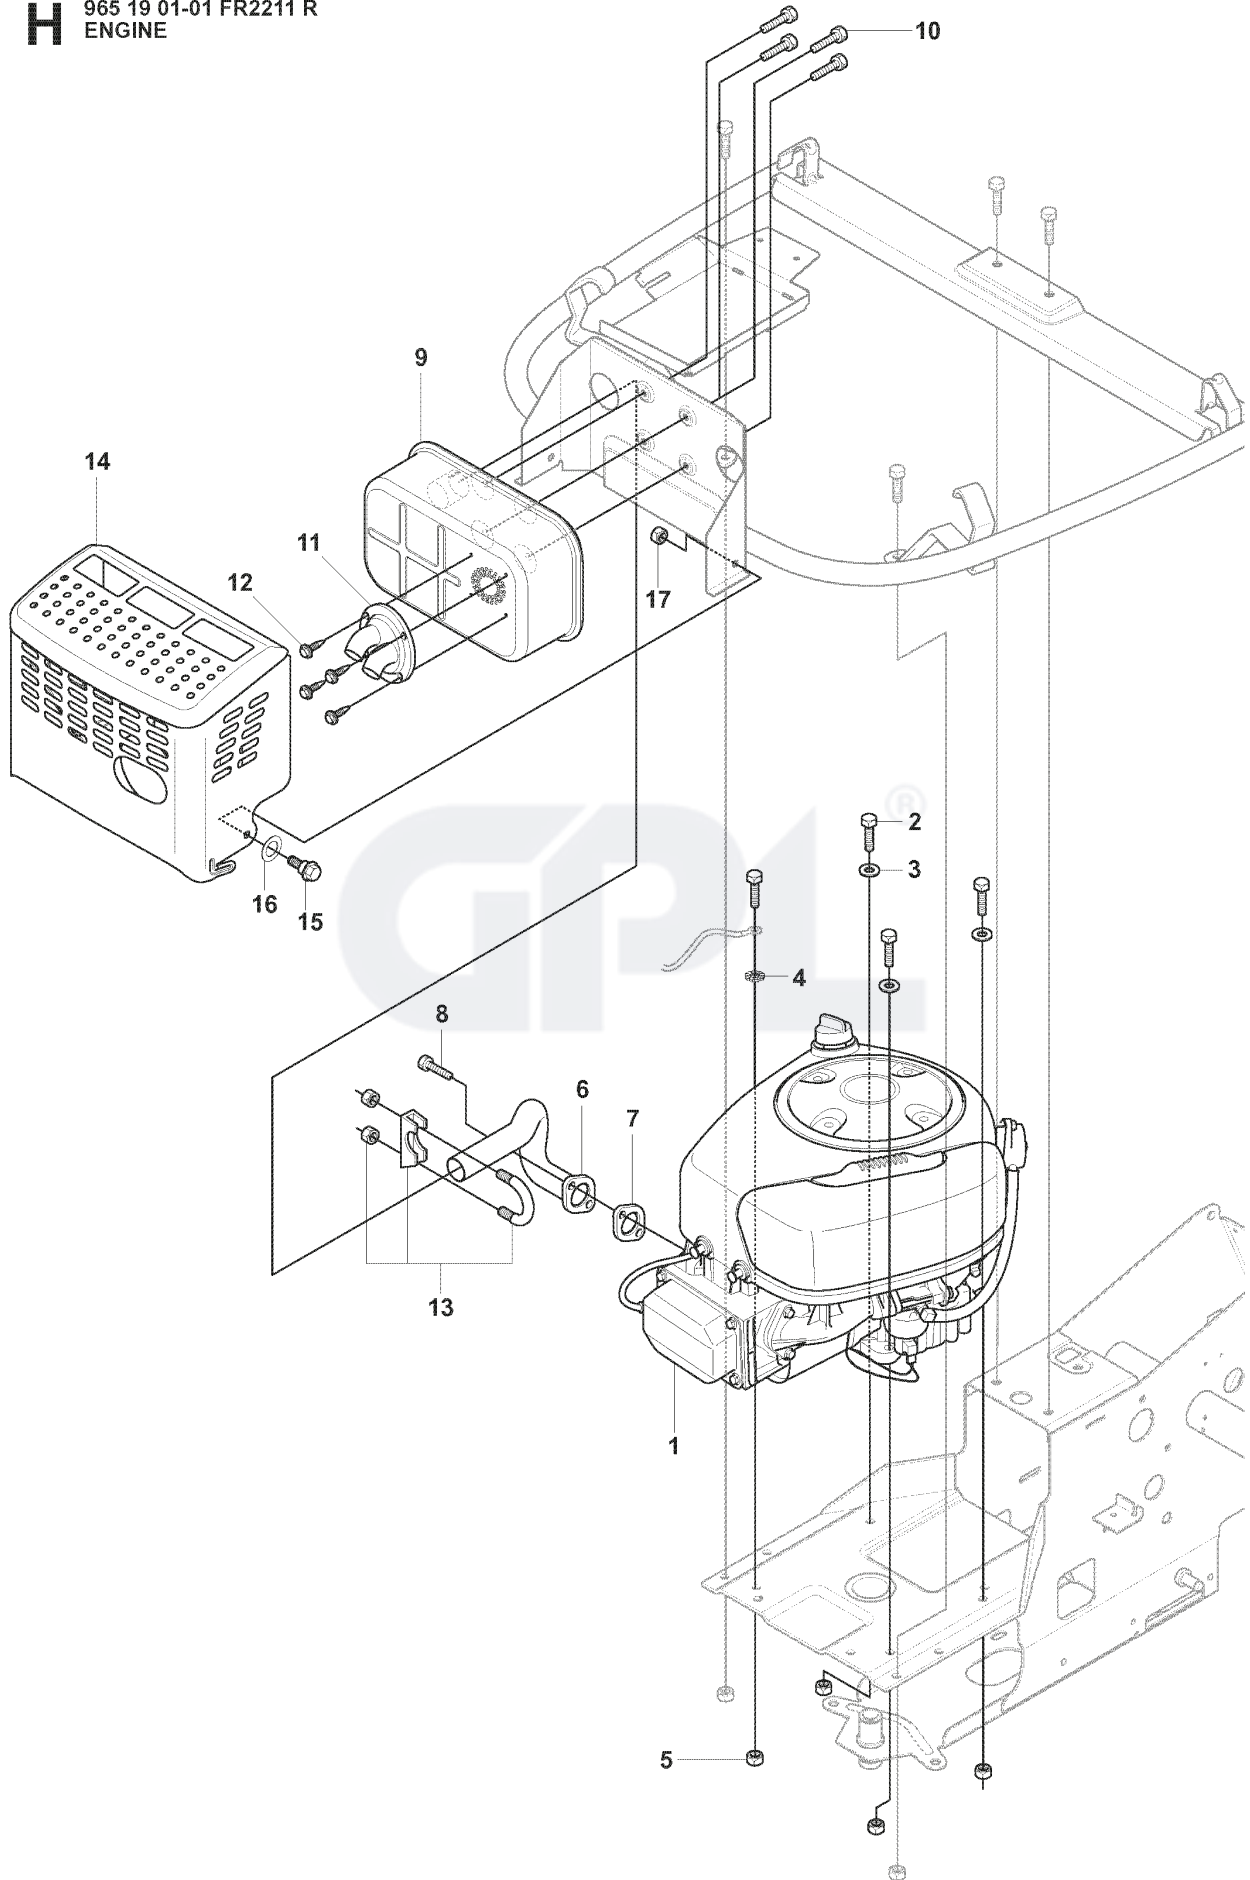

H 965 19 01-01 FR2211 R
ENGINE

REF.	PART NO.	DESCRIPTION	REMARK	QTY.	KIT
1	535440701	MOTOR		1	
2	725245751	SCREW		4	
3	734116401	WASHER		3	
4	735216400	LOCKWASHER		1	
5	732211801	LOCK NUT		4	
6	535485201	EXHAUST PIPE ASSY		1	
7	506914501	GASKET		1	
8	506556301	SCREW UNC		2	
9	535400801	MUFFLER ASSY		1	
10	725236861	SCREW EHHFT		4	
11	506827901	DEFLECTOR		1	
12	506794501	SCREW		4	
13	506668401	CLAMP ASSY		1	
14	535416201	HEAT PROTECTOR		1	
15	506597401	SCREW EHHFM		2	
16	506839401	SPRING WASHER		2	
17	732211801	LOCK NUT		2