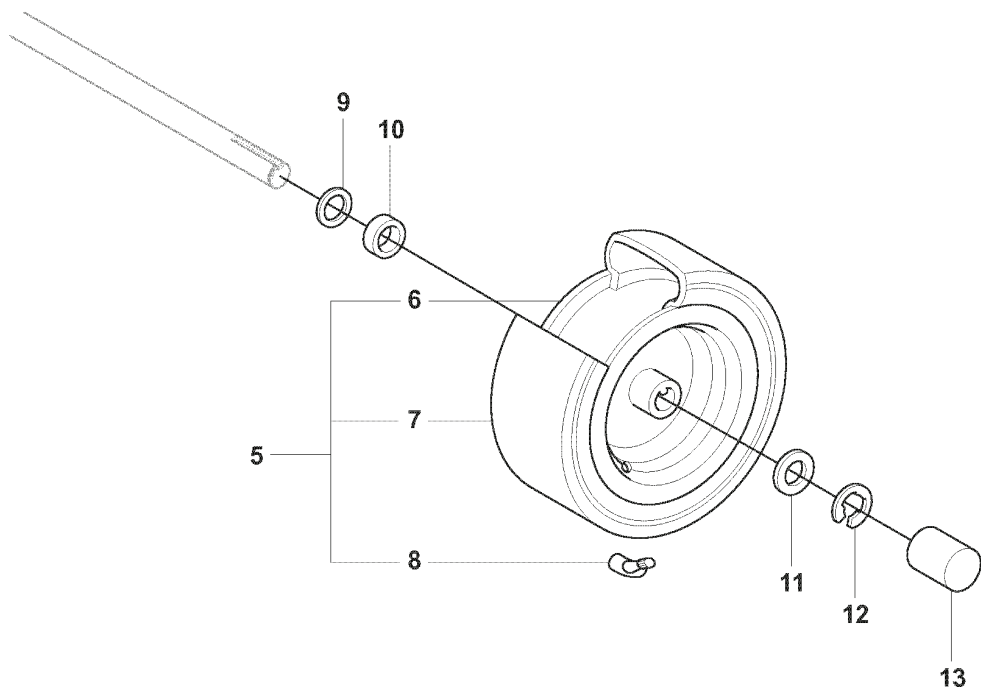

Q 965 19 01-01 FR2211 R
WHEELS & TIRES

REF.	PART NO.	DESCRIPTION	REMARK	QTY.	KIT
1	544126202	WHEEL		2	
2	544114301	RIM		1	
3	506980201	TIRE		1	
4	506574301	VALVE ASSY		1	
5	544126302	WHEEL		2	
6	544114201	RIM		1	
7	506980201	TIRE		1	
8	506574301	VALVE ASSY		1	
9	506504803	WASHER		2	
10	506596201	SPACING SLEEVE		2	
11	506504805	WASHER		4	
12	506899001	E-CLIP		4	
13	506923001	RUND FOT UKB 30 S		2	
14	506955801	CUP		2