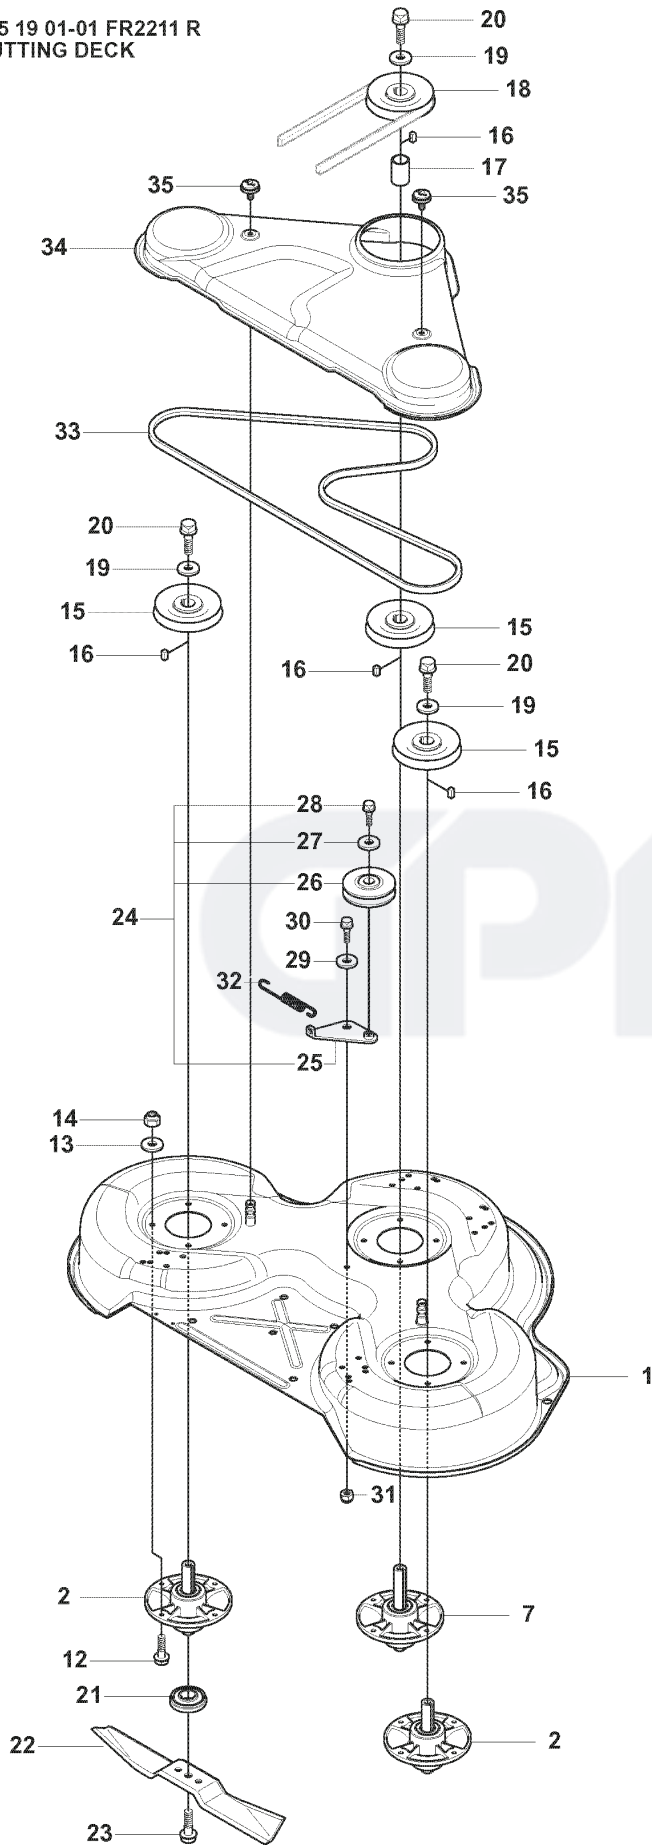

T2 965 19 01-01 FR2211 R
CUTTING DECK