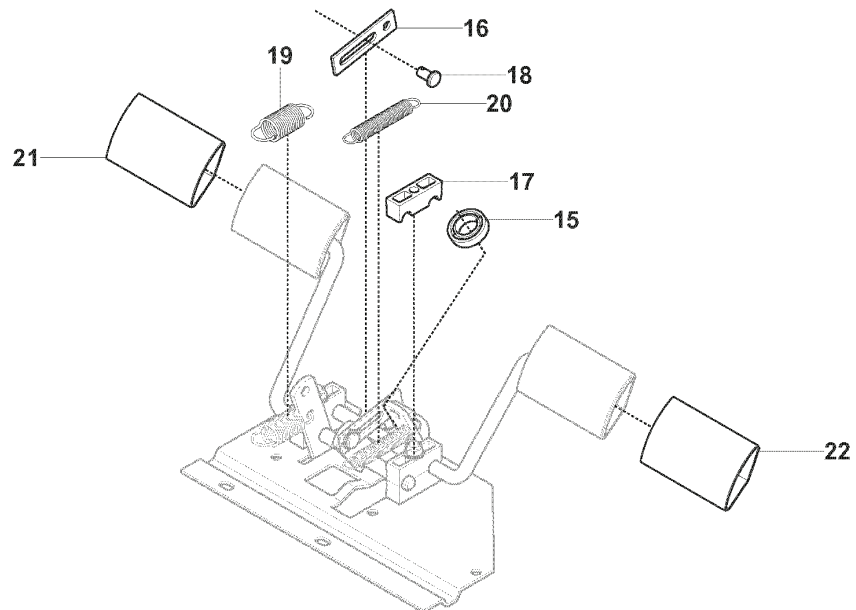

N 965 19 01-01 FR2211 R
PEDALS

PEDALS