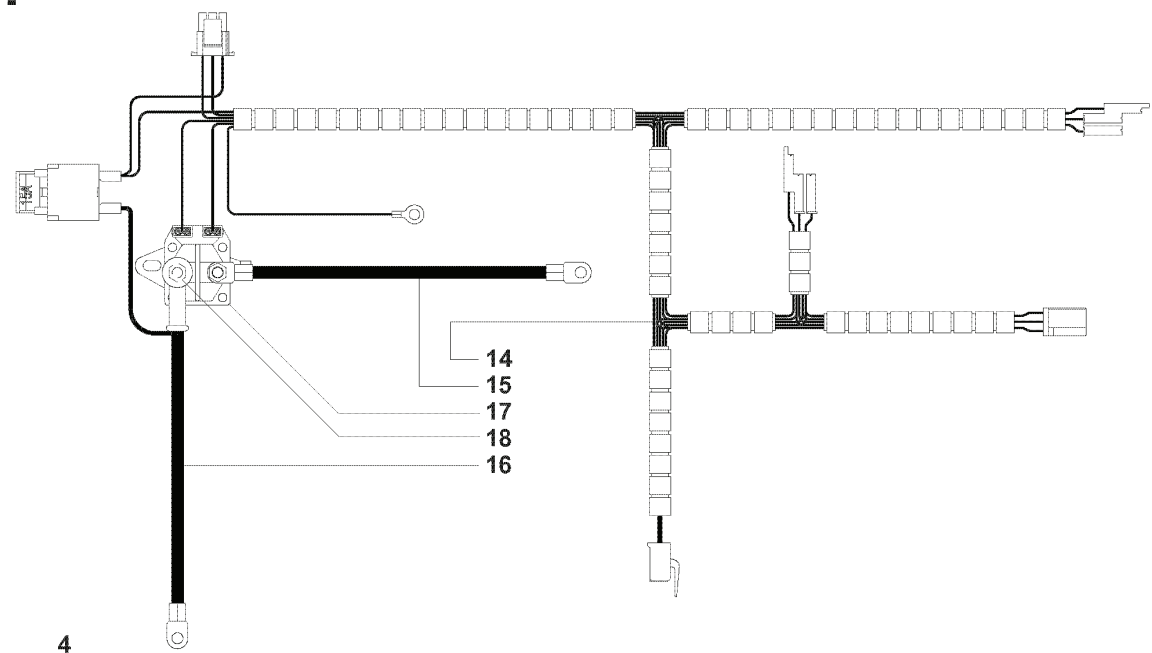

P 965 19 01-01 FR2211 R
ELECTRICAL

REF.	PART NO.	DESCRIPTION	REMARK	QTY.	KIT
1	506788801	BATTERY		1	
2	535441101	BATTERY MAT		1	
3	506809901	BATTERY COVER		1	
4	506836802	BELT		1	
5	725237071	SCREW EHHM		1	
6	731231601	HEXAGON NUT		1	
7	725236461	SCREW EHHFT		1	
8	506899801	NUT		1	
9	544967601	CABLE		1	
10	544442101	IGNITION SWITCH		1	
11	544442201	IGNITION SWITCH		1	
12	544442301	NUT		1	
13	544442401	IGNITION KEY		1	
14	544926001	WIRING		1	
15	544928601	CABLE		1	
16	544926101	CABLE		1	
17	544439801	RELAY		1	
18	506899801	NUT		2	
19	506909301	PLATE SPRING		1	
20	722783902	BLIND RIVET		2	
21	535469101	SWITCH		1	
22	544440701	RIVET		2	
23	506909402	BRACKET		1	
24	535469101	SWITCH		1	
25	544440701	RIVET		2	
26	506834301	SPRING		2	
27	504711601	ADAPTER		1	
28	506909601	SWITCH		1	
29	506909701	SPRING WASHER		1	
30	544441201	SPRING		1	
31	506909902	SPACING TUBE		1	
32	725246051	SCREW EHHM		1	
33	734116401	WASHER		1