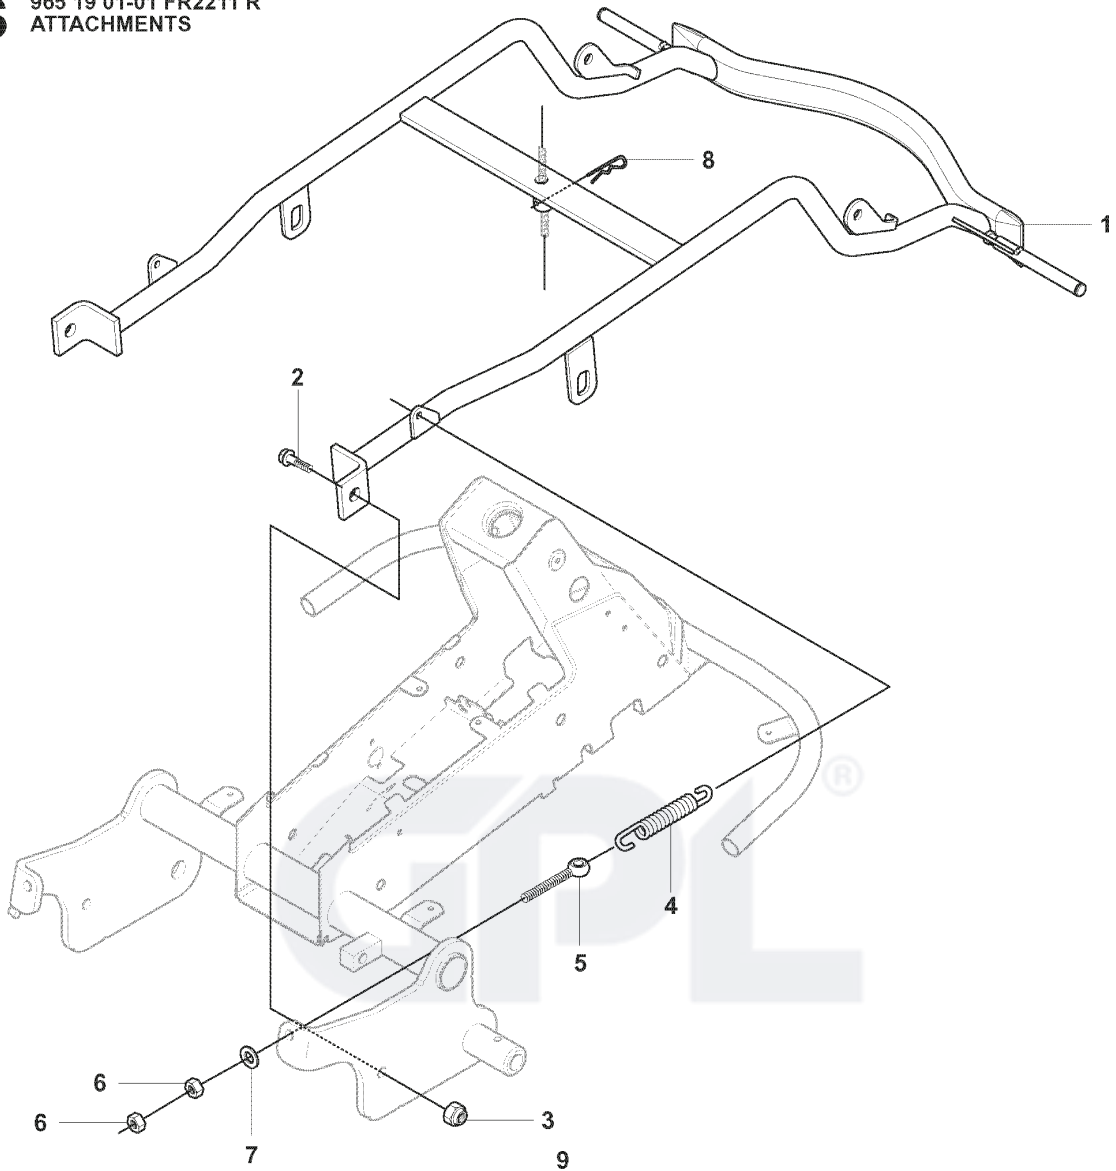

GPL®

D 965 19 01-01 FR2211 R
HEIGHT ADJUSTMENT

REF.	PART NO.	DESCRIPTION	REMARK	QTY.	KIT
1	535501402	CONTROL PLATE		1	
2	506570103	SCREW EHHFM		2	
3	504734501	ADJUSTER		1	
4	506542001	HANDLE		1	
5	506554301	BEARING		2	
6	735312220	E-CLIP		1	
7	506908201	HEIGHT ROD		1	
8	506784601	PEN		1	
9	734117201	WASHER		1	
10	732211801	LOCK NUT		1	
11	731231801	HEXAGON NUT		1	
12	721618301	SPLIT PIN		1	
13	544227701	LINK		1	
14	735311520	E-CLIP		1	
15	544227001	CONNECTION ROD		1	
16	721618301	SPLIT PIN		1	

S 965 19 01-01 FR2211 R
ATTACHMENTS

REF.	PART NO.	DESCRIPTION	REMARK	QTY.	KIT
1	504794102	EQUIPMENT FRAME		1	
2	506895801	COLLAR SCREW		2	
3	732252201	HEXAGON LOCKING NUT		2	
4	506671901	SPRING		2	
5	506837701	RING BOLT		2	
6	731232051	HEXAGON NUT		4	
7	734117201	WASHER		2	
8	506966601	HAIR PIN COTTER		1	
9	544437906	CUTTING DECK		1	