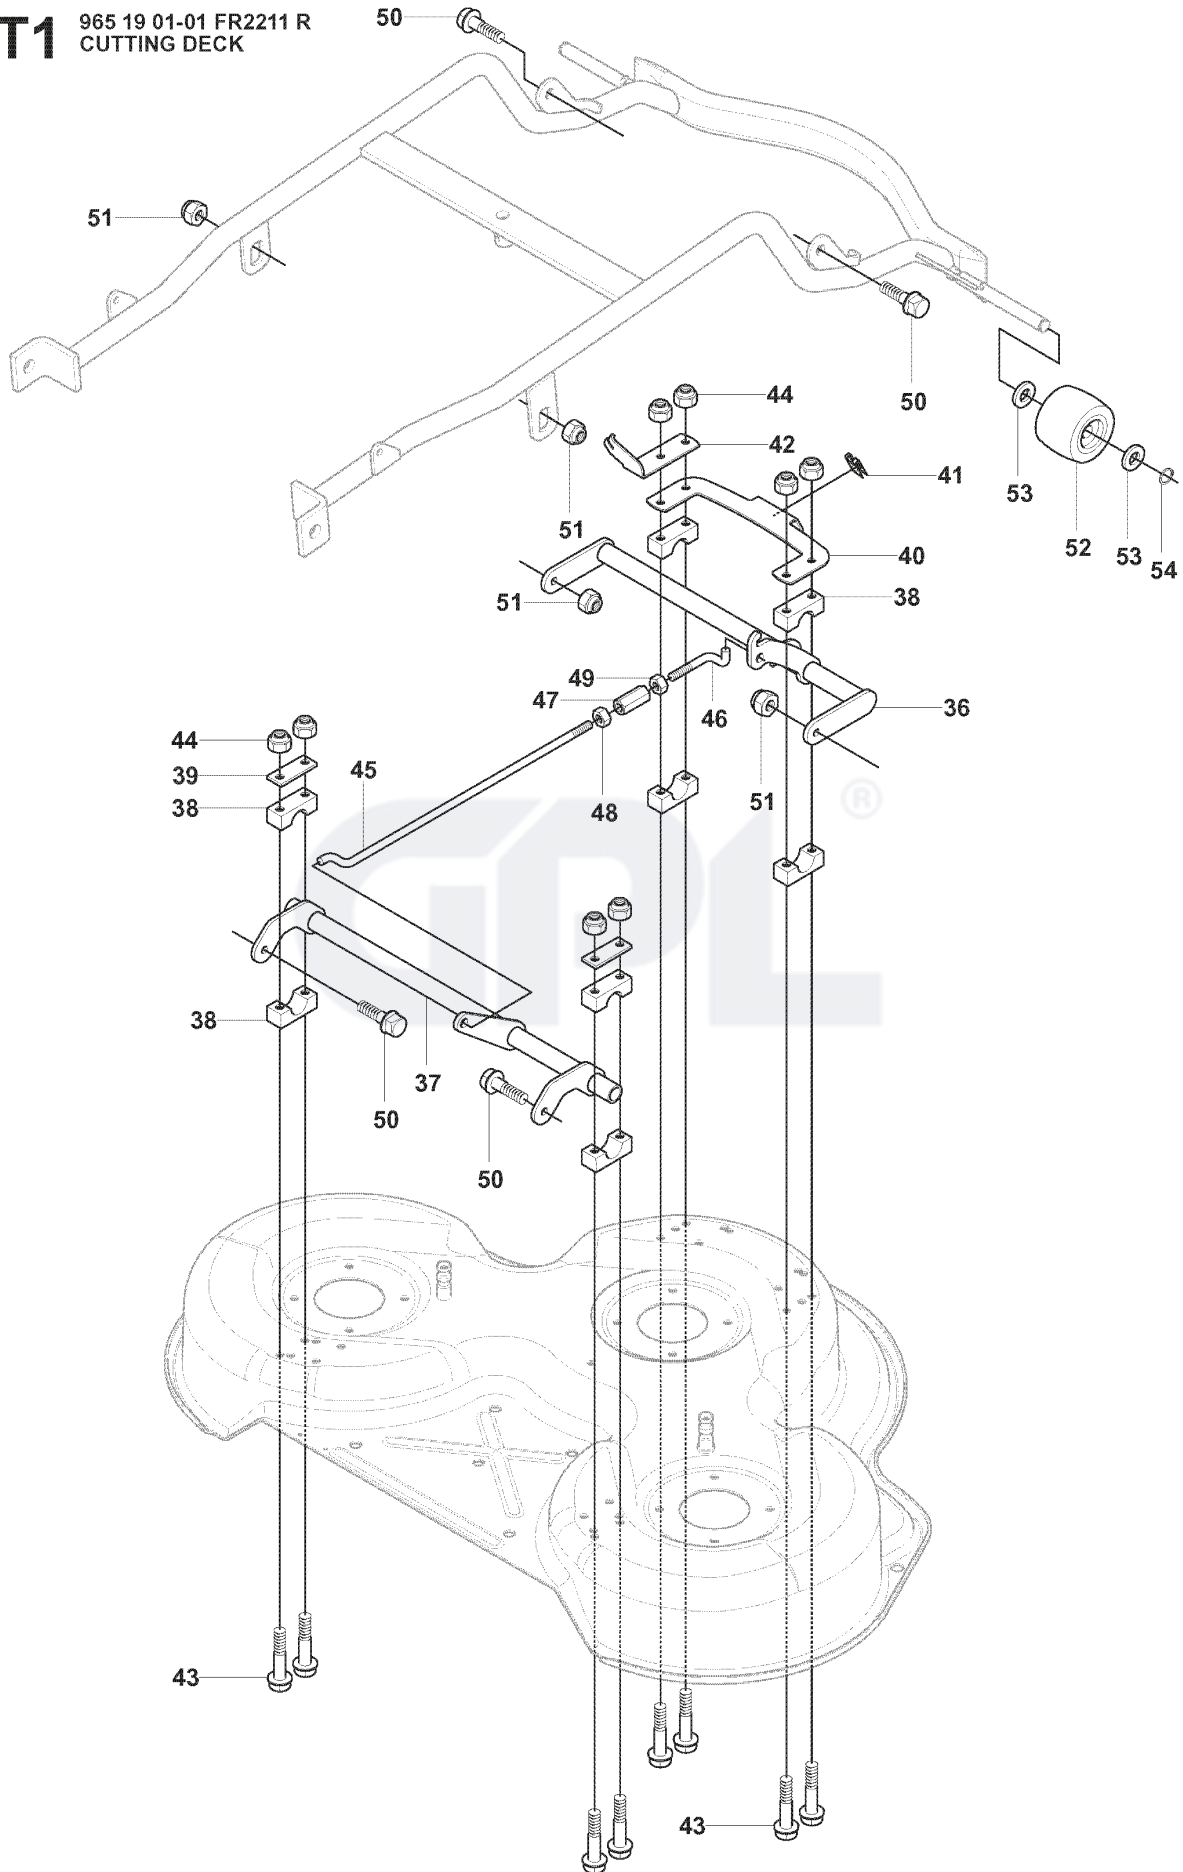

T1 965 19 01-01 FR2211 R
CUTTING DECK

REF.	PART NO.	DESCRIPTION	REMARK	QTY.	KIT
36	544220702	CROSS BAR		1	
37	544225902	CROSS BAR		1	
38	506869601	BEARING		8	
39	506813801	REINFORCING PLATE		2	
40	544379101	BRACKET		1	
41	506963701	LÅSDON		1	
42	544228301	BRACKET		1	
43	725246151	SCREW EHHM		8	
44	732211801	LOCK NUT		8	
45	544226901	PARALLEL ROD		1	
46	544451401	PARALLEL ROD		1	
47	544451501	ADJUSTMENT ROD		1	
48	506897601	NUT		1	
49	731232051	HEXAGON NUT		1	
50	506597401	SCREW EHHFM		4	
51	732211801	LOCK NUT		4	
52	506963001	WHEEL ASSY		2	
53	535464101	WASHER		4	
54	735311700	CIRCLIP		2