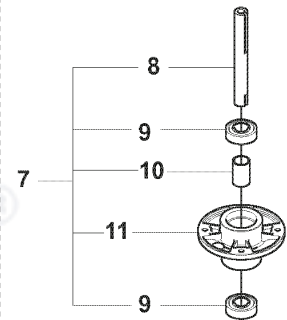

Mitten.
Centre.
Centre.
Zentrum.
Keski.