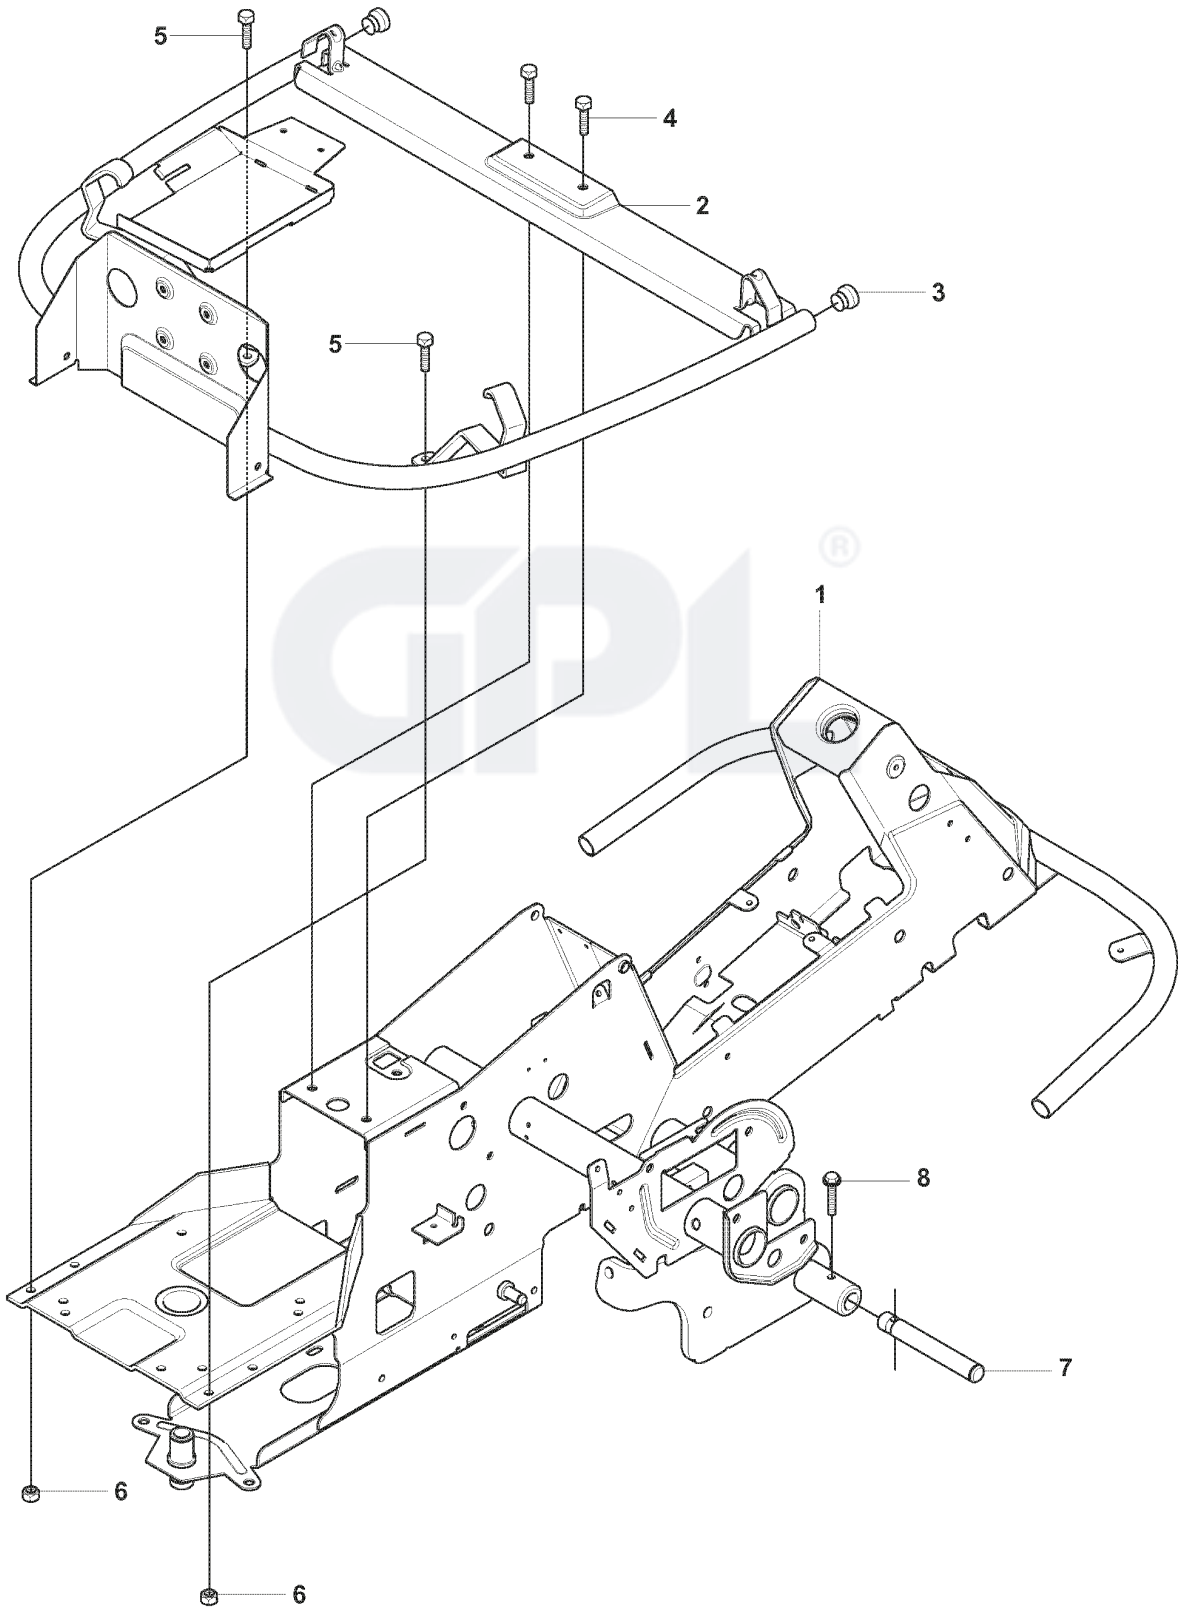

F 965 19 01-01 FR2211 R
CHASSIS

REF.	PART NO.	DESCRIPTION	REMARK	QTY.	KIT
1	544842302	FRAME		1	
2	502247801	ENGINE FRAME		1	
3	506810101	PLUG		2	
4	506570103	SCREW EHHFM		2	
5	725245171	SCREW EHHM		2	
6	732211801	LOCK NUT		2	
7	535470801	WHEEL AXLE		2	
8	725245961	SCREW EHHFT		2	

GPL®