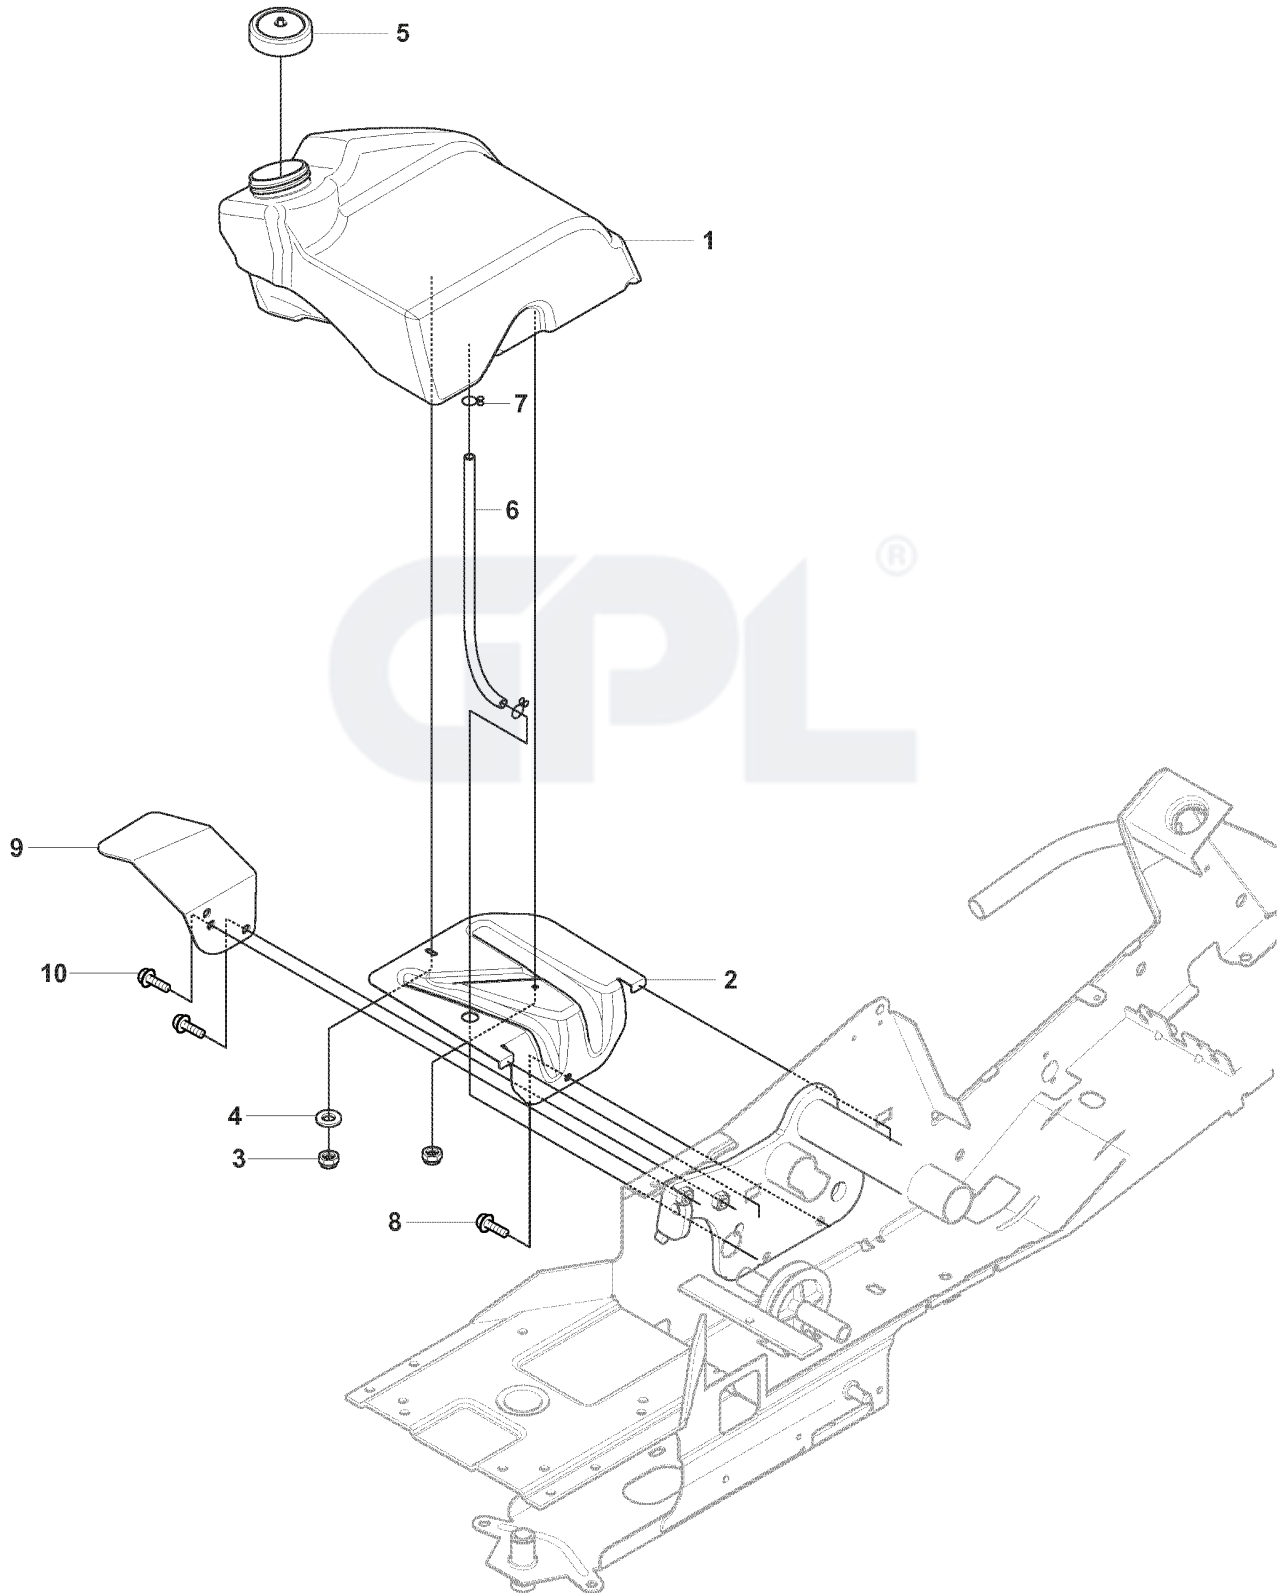

B 965 19 01-01 FR2211 R
FUEL SYSTEM

REF.	PART NO.	DESCRIPTION	REMARK	QTY.	KIT
1	504059901	FUEL TANK		1	
2	544329301	BRACKET		1	
3	732211601	LOCK NUT		2	
4	734115601	WASHER		1	
5	506673301	TANK CAP ASSY		1	
6	506946707	FUEL HOSE		1	
7	535469701	HOSE BRACE		2	
8	725236461	SCREW EHHFT		1	
9	504556601	SUPPORT		1	
10	725249371	SCREW EHHM		2	

GPL®