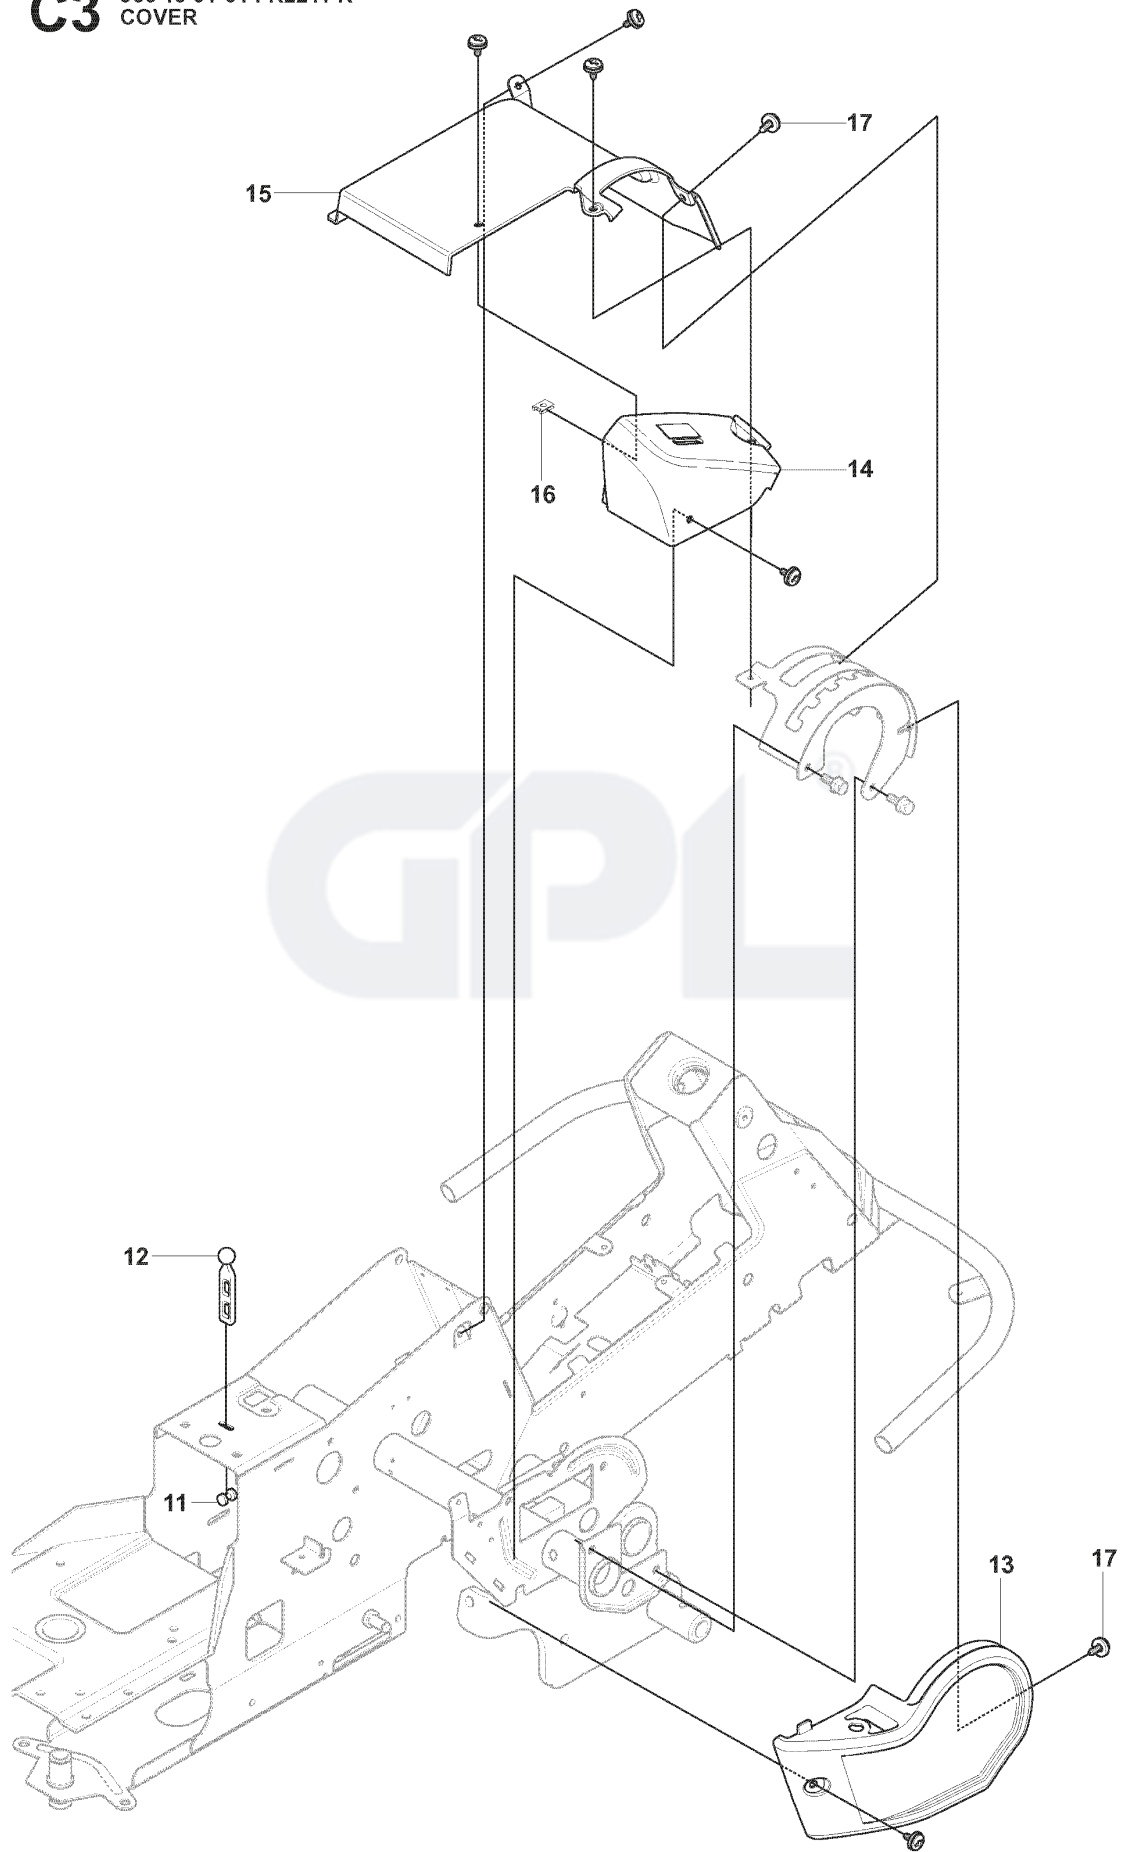

FR2211 R, 965190101, 2008-02

SPARE PARTS LIST

L 965 19 01-01 FR2211 R
CONTROLS

REF.	PART NO.	DESCRIPTION	REMARK	QTY.	KIT
1	502295601	THROTTLE CONTROL		1	
2	544301701	WIRE		1	
3	506889101	KNOB		1	
4	725236461	SCREW EHHFT		2	

GPL®

P 965 19 01-01 FR2211 R
ELECTRICAL

REF.	PART NO.	DESCRIPTION	REMARK	QTY.	KIT
1	506788801	BATTERY		1	
2	535441101	BATTERY MAT		1	
3	506809901	BATTERY COVER		1	
4	506836802	BELT		1	
5	725237071	SCREW EHHM		1	
6	731231601	HEXAGON NUT		1	
7	725236461	SCREW EHHFT		1	
8	506899801	NUT		1	
9	544967601	CABLE		1	
10	544442101	IGNITION SWITCH		1	
11	544442201	IGNITION SWITCH		1	
12	544442301	NUT		1	
13	544442401	IGNITION KEY		1	
14	544926001	WIRING		1	
15	544928601	CABLE		1	
16	544926101	CABLE		1	
17	544439801	RELAY		1	
18	506899801	NUT		2	
19	506909301	PLATE SPRING		1	
20	722783902	BLIND RIVET		2	
21	535469101	SWITCH		1	
22	544440701	RIVET		2	
23	506909402	BRACKET		1	
24	535469101	SWITCH		1	
25	544440701	RIVET		2	
26	506834301	SPRING		2	
27	504711601	ADAPTER		1	
28	506909601	SWITCH		1	
29	506909701	SPRING WASHER		1	
30	544441201	SPRING		1	
31	506909902	SPACING TUBE		1	
32	725246051	SCREW EHHM		1	
33	734116401	WASHER		1	

C3 965 19 01-01 FR2211 R
COVER

REF.	PART NO.	DESCRIPTION	REMARK	QTY.	KIT
13	504059501	CONTROL COVER		1	
14	504059702	CONTROL COVER		1	
15	504059801	COVER		1	
16	535429101	SPRING NUT		1	
17	544400501	SCREW		7	