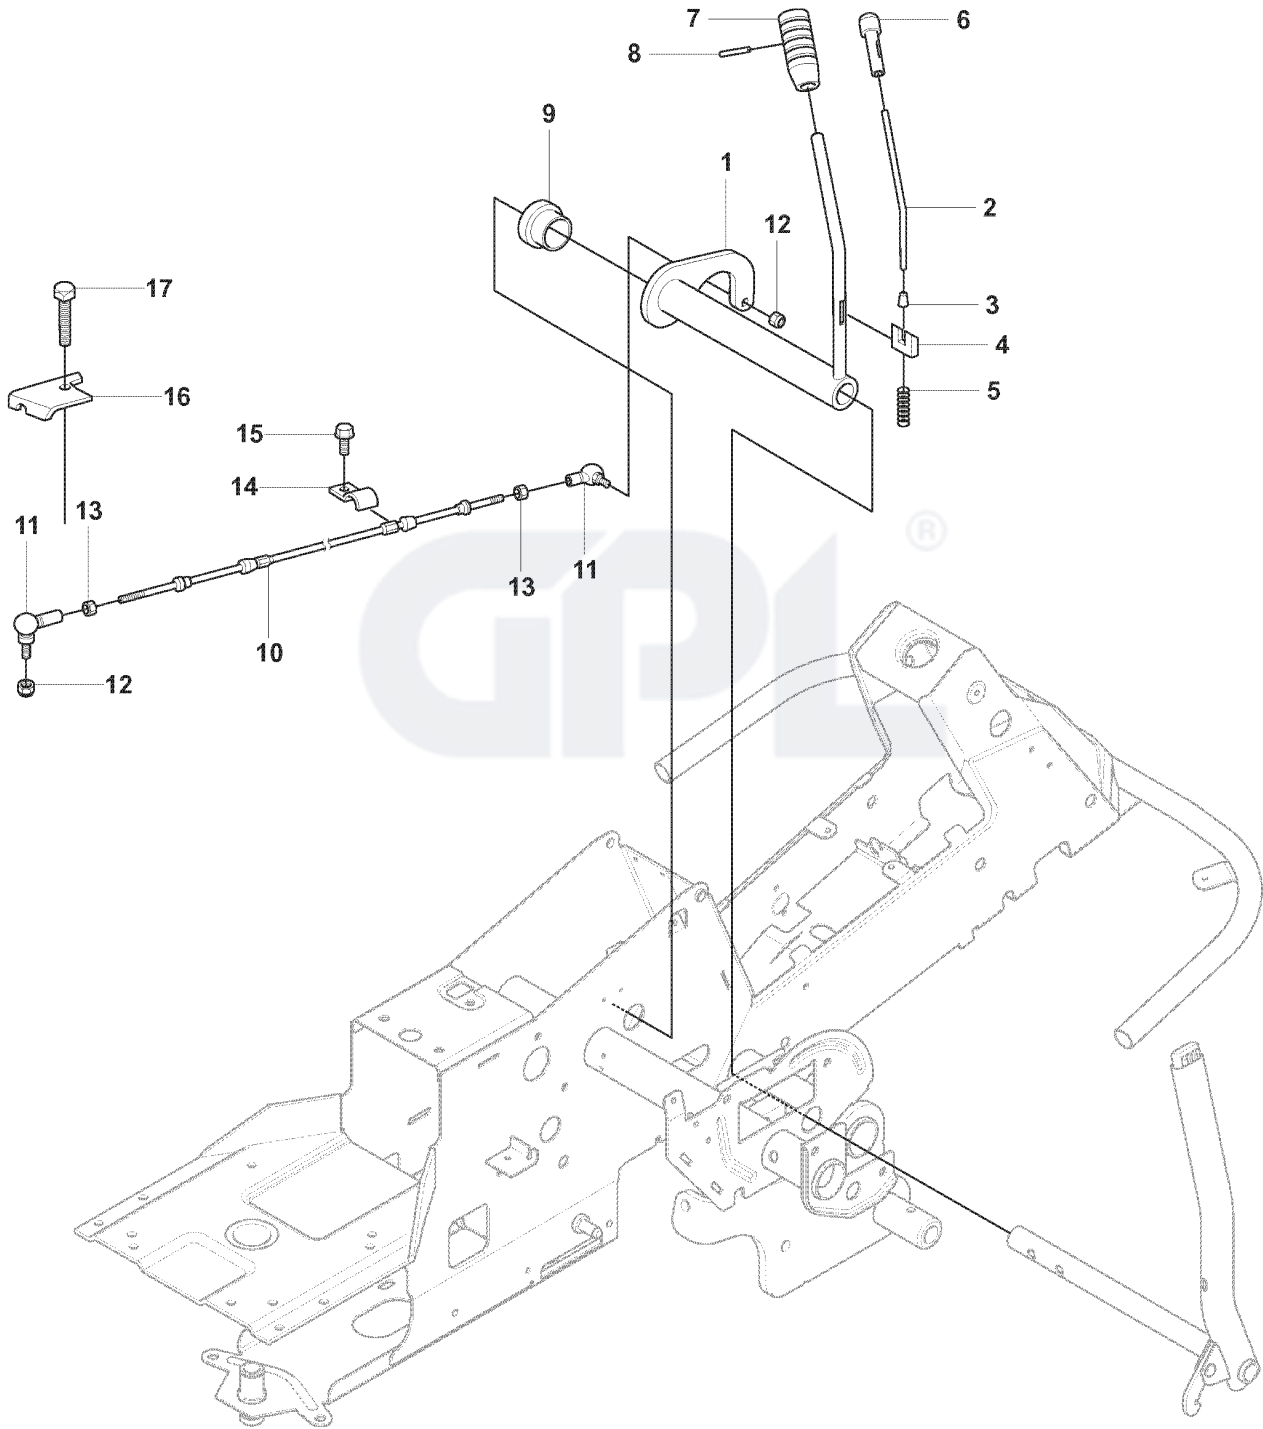

M 965 19 01-01 FR2211 R
CONTROLS

REF.	PART NO.	DESCRIPTION	REMARK	QTY.	KIT
1	506906501	GEAR LEVER ASSY		1	
2	506906901	PUSH ROD		1	
3	506831701	END FITTING		1	
4	506831801	LOCK		1	
5	506832302	COMPRESSION SPRING		1	
6	506907001	KNOB		1	
7	506907101	HANDLE		1	
8	721421226	SPRING PIN		1	
9	506556501	BEARING		1	
10	506907301	VÄXELVÄLJARKABEL		1	
11	506557301	VINKELLAS8 DIN71802		2	
12	732211401	LOCK NUT		2	
13	731231401	HEXAGON NUT		2	
14	506566501	CLIP		1	
15	725236461	SCREW EHHFT		1	
16	506907401	WIRE HOLDER		1	
17	725236651	HEXAGONAL SCREW M6X12		1	

GPL®