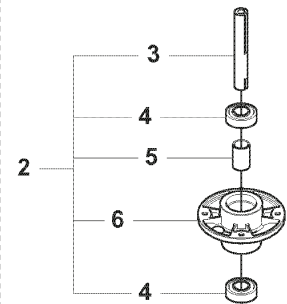

Yttre.
Outer.
Exterieur.
Äusser.
Ulko.