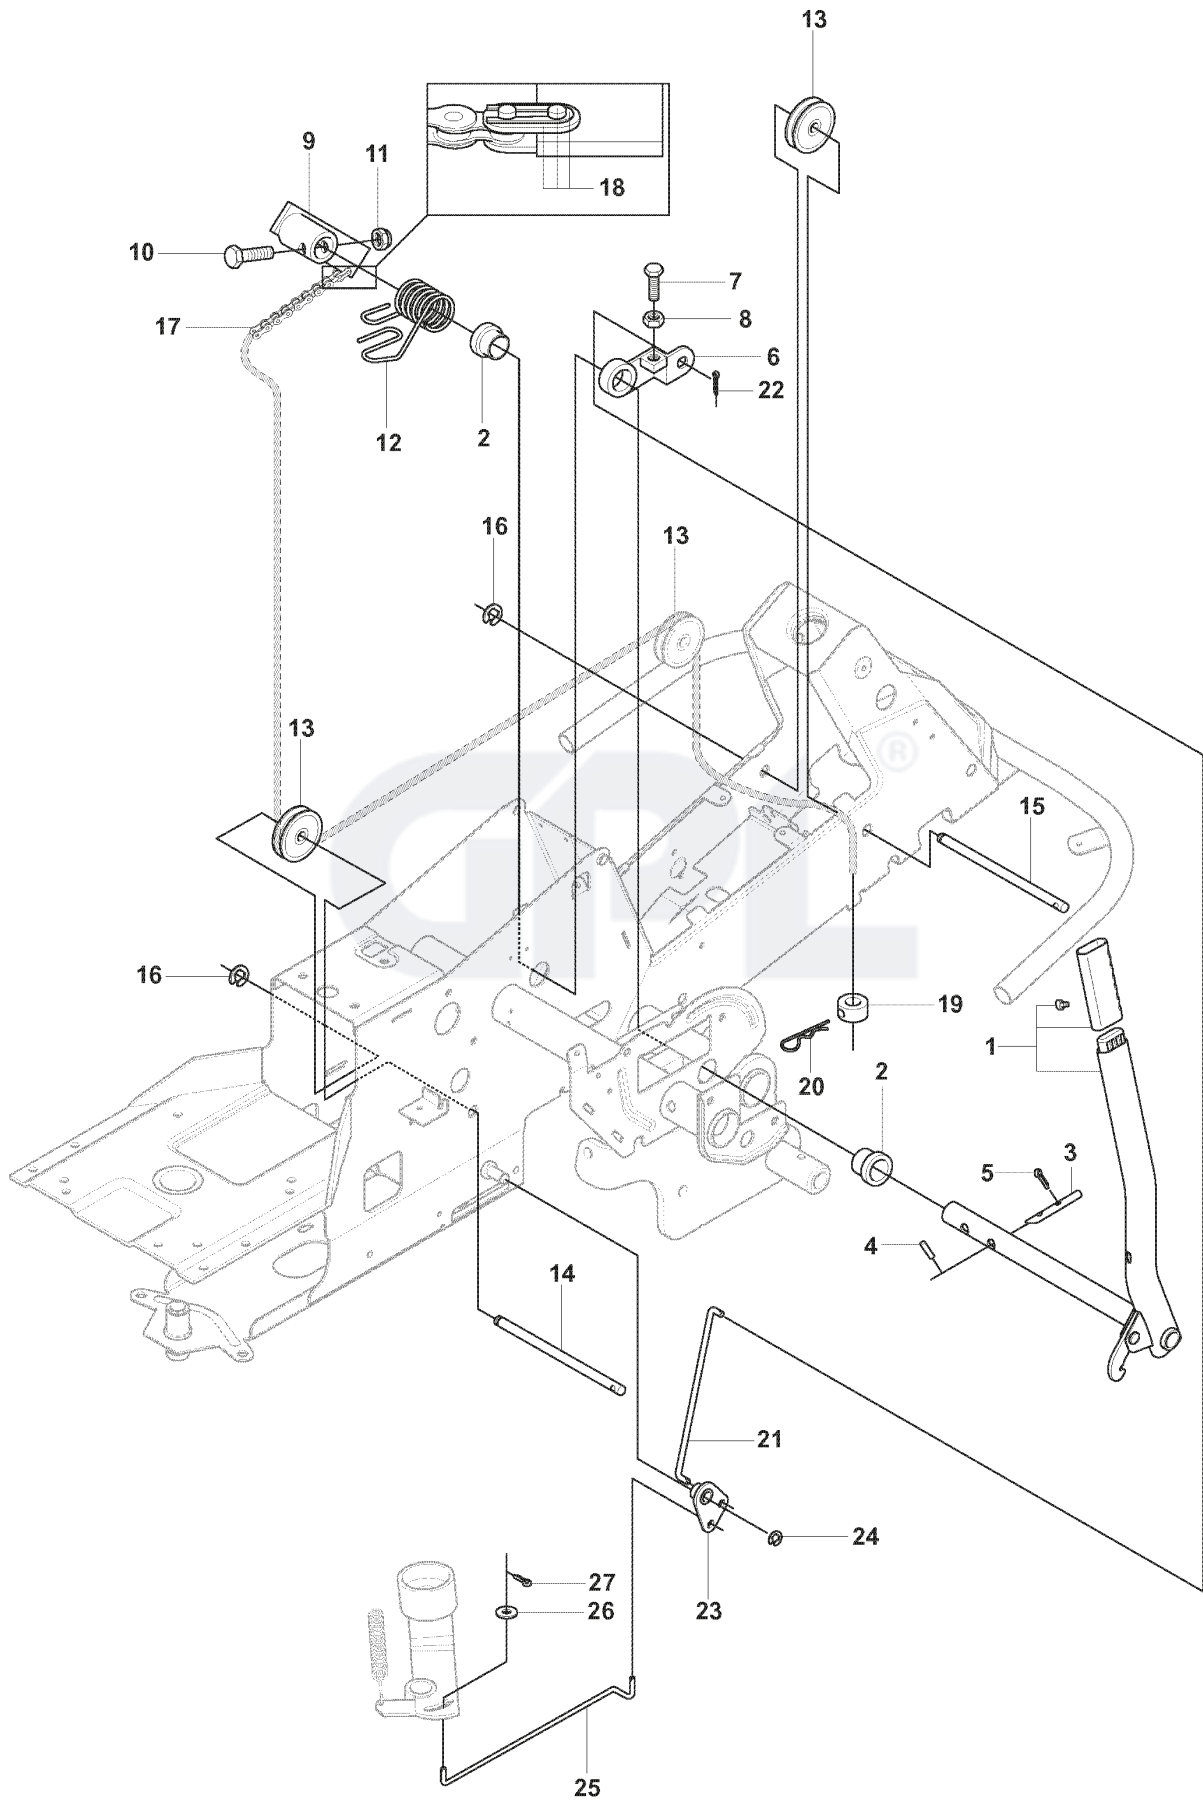

GPL®

M 965 19 01-01 FR2211 R
CONTROLS

REF.	PART NO.	DESCRIPTION	REMARK	QTY.	KIT
1	506906501	GEAR LEVER ASSY		1	
2	506906901	PUSH ROD		1	
3	506831701	END FITTING		1	
4	506831801	LOCK		1	
5	506832302	COMPRESSION SPRING		1	
6	506907001	KNOB		1	
7	506907101	HANDLE		1	
8	721421226	SPRING PIN		1	
9	506556501	BEARING		1	
10	506907301	VÄXELVÄLJARKABEL		1	
11	506557301	VINKELLAS8 DIN71802		2	
12	732211401	LOCK NUT		2	
13	731231401	HEXAGON NUT		2	
14	506566501	CLIP		1	
15	725236461	SCREW EHHFT		1	
16	506907401	WIRE HOLDER		1	
17	725236651	HEXAGONAL SCREW M6X12		1	

GPL®

E 965 19 01-01 FR2211 R
MOWER LIFT

REF.	PART NO.	DESCRIPTION	REMARK	QTY.	KIT
1	501018602	LIFTING LEVER ASSY		1	
2	506556501	BEARING		2	
3	506905301	PEN		1	
4	721125930	GROOVED PIN		1	
5	721618301	SPLIT PIN		1	
6	506784301	LINK ASSY		1	
7	725249751	SCREW		1	
8	731232051	HEXAGON NUT		1	
9	544433601	LIFTING ARM		1	
10	725254251	SCREW EHHM		1	
11	732252201	HEXAGON LOCKING NUT		1	
12	506916801	SPRING		1	
13	506905601	OFFSET PULLEY		2	
14	506905701	SHAFT		1	
15	506905702	SHAFT		1	
16	735311820	E-CLIP		2	
17	506554607	CHAIN		1	
18	506554701	LINKAGE		1	
19	544934201	CHAIN STOP		1	
20	506966601	HAIR PIN COTTER		1	
21	544456901	CONNECTION ROD		1	
22	721618301	SPLIT PIN		1	
23	544378601	LINK		1	
24	735311420	E-CLIP		1	
25	544448801	CONNECTION ROD		1	
26	734116441	WASHER		1	
27	721618301	SPLIT PIN		1	