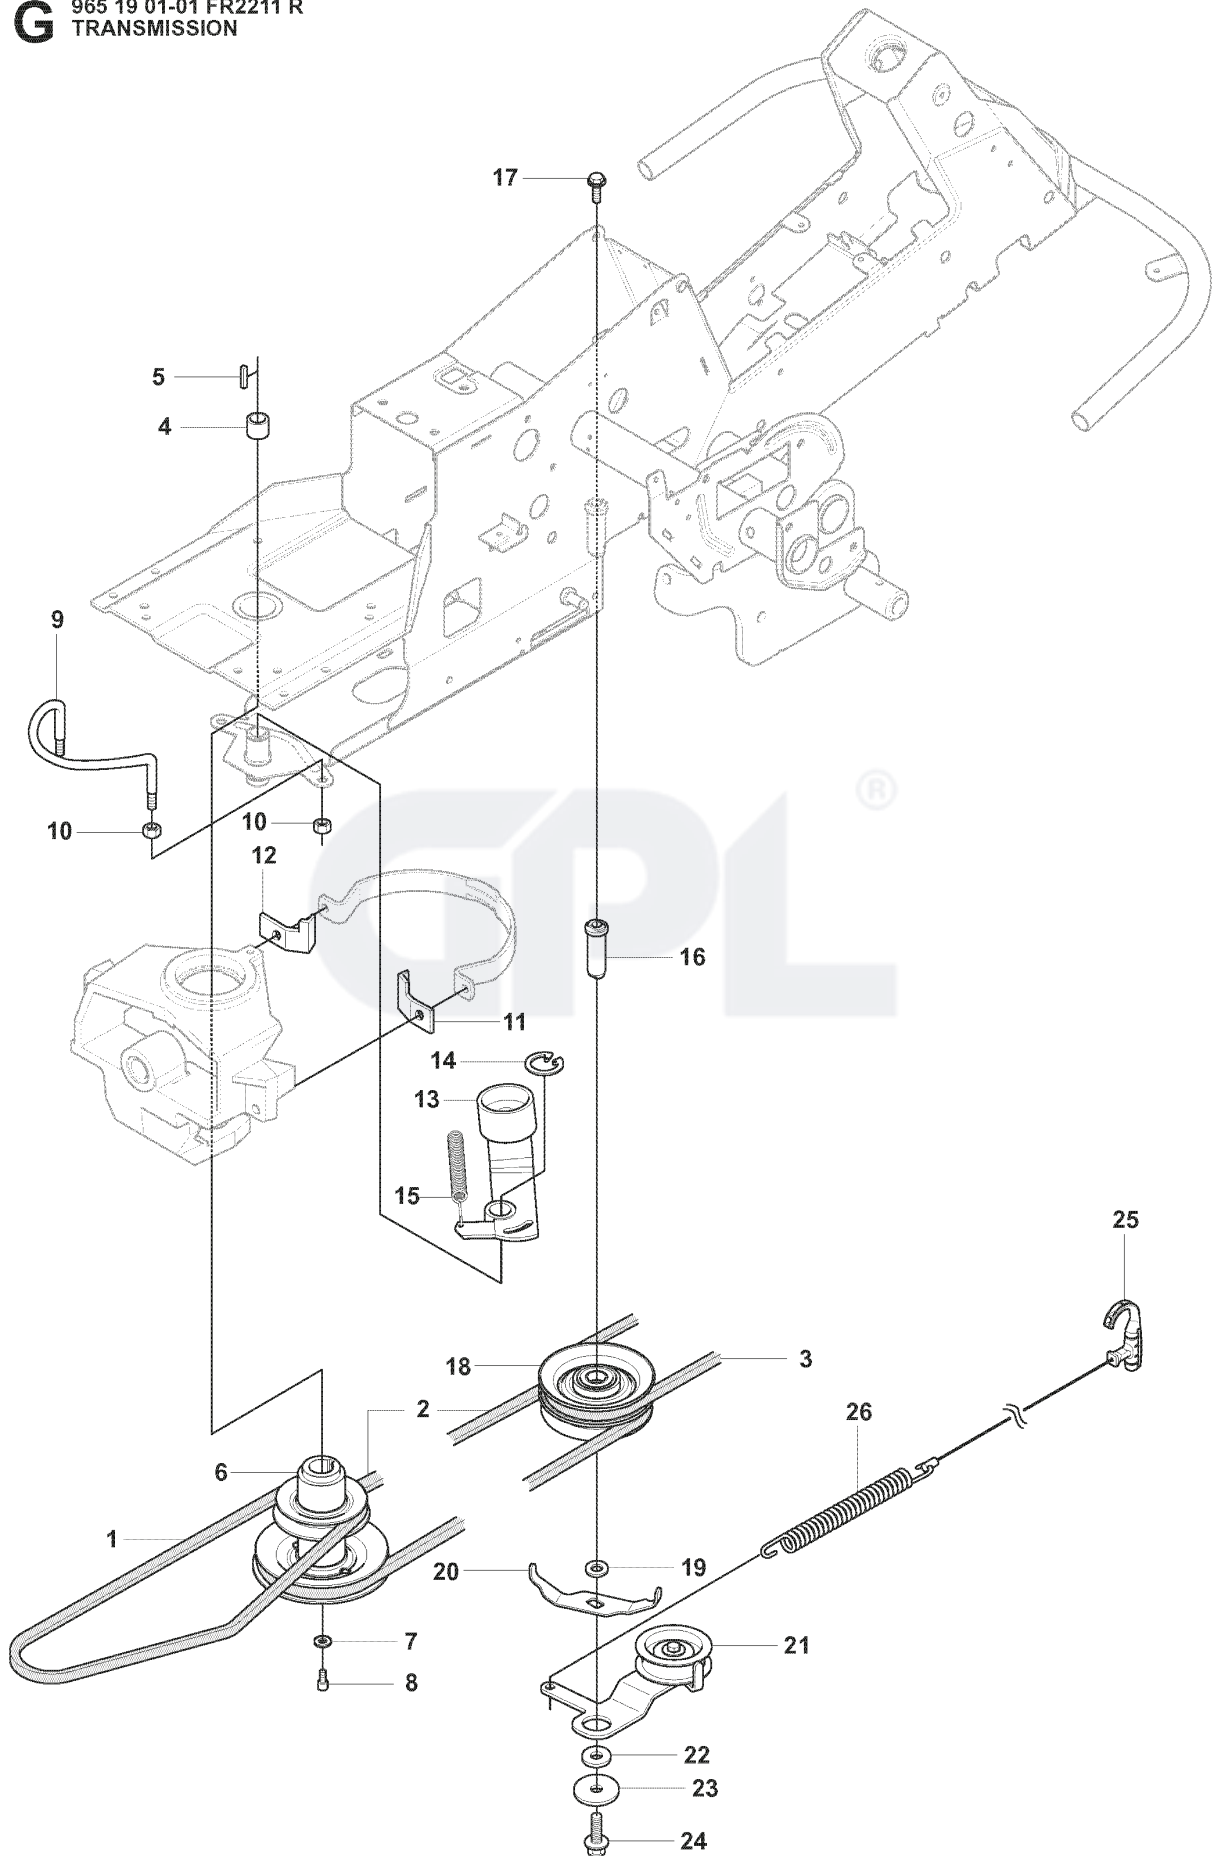

G 965 19 01-01 FR2211 R
TRANSMISSION

REF.	PART NO.	DESCRIPTION	REMARK	QTY.	KIT
1	589531301	BELT		1	
2	589530401	BELT		1	
3	589530001	BELT		1	
4	506509201	SPACING SLEEVE		1	
5	506555901	WEDGE		1	
6	506585201	PULLEY		1	
7	506597501	WASHER		1	
8	506556002	SCREW UNC		1	
9	506664501	BELT GUIDE		1	
10	731232051	HEXAGON NUT		4	
11	506674401	BELT GUIDE		1	
12	506674501	BELT GUIDE		1	
13	535484401	BELT TENSIONER ASSY		1	
14	735312600	CIRCLIP		1	
15	506665601	SPRING		1	
16	544426101	SHAFT		1	
17	506675402	SCREW EHHFM		1	
18	535482201	PULLEY		1	
19	506775701	WASHER		1	
20	544405301	BELT GUIDE		1	
21	544228101	BELT TENSIONER ASSY		1	
22	506597501	WASHER		1	
23	506982501	WASHER		1	
24	506570105	SCREW EHHFM		1	
25	544239501	HANDLE ASSY		1	
26	544238801	SPRING		1