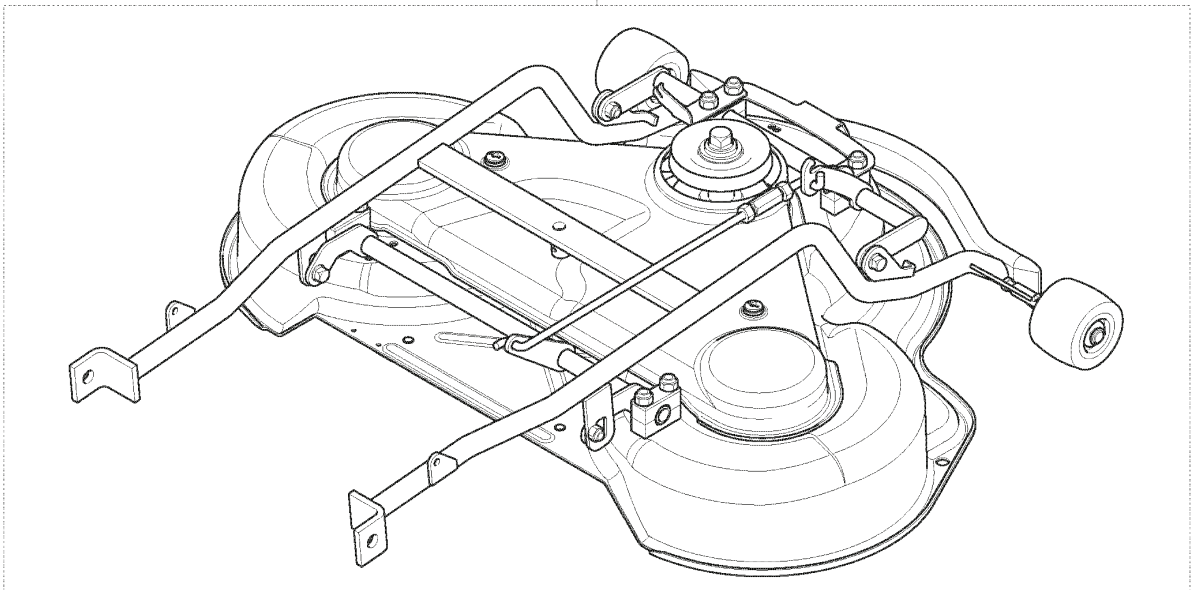

S 965 19 01-01 FR2211 R
ATTACHMENTS

REF.	PART NO.	DESCRIPTION	REMARK	QTY.	KIT
1	504794102	EQUIPMENT FRAME		1	
2	506895801	COLLAR SCREW		2	
3	732252201	HEXAGON LOCKING NUT		2	
4	506671901	SPRING		2	
5	506837701	RING BOLT		2	
6	731232051	HEXAGON NUT		4	
7	734117201	WASHER		2	
8	506966601	HAIR PIN COTTER		1	
9	544437906	CUTTING DECK		1	

GPL®