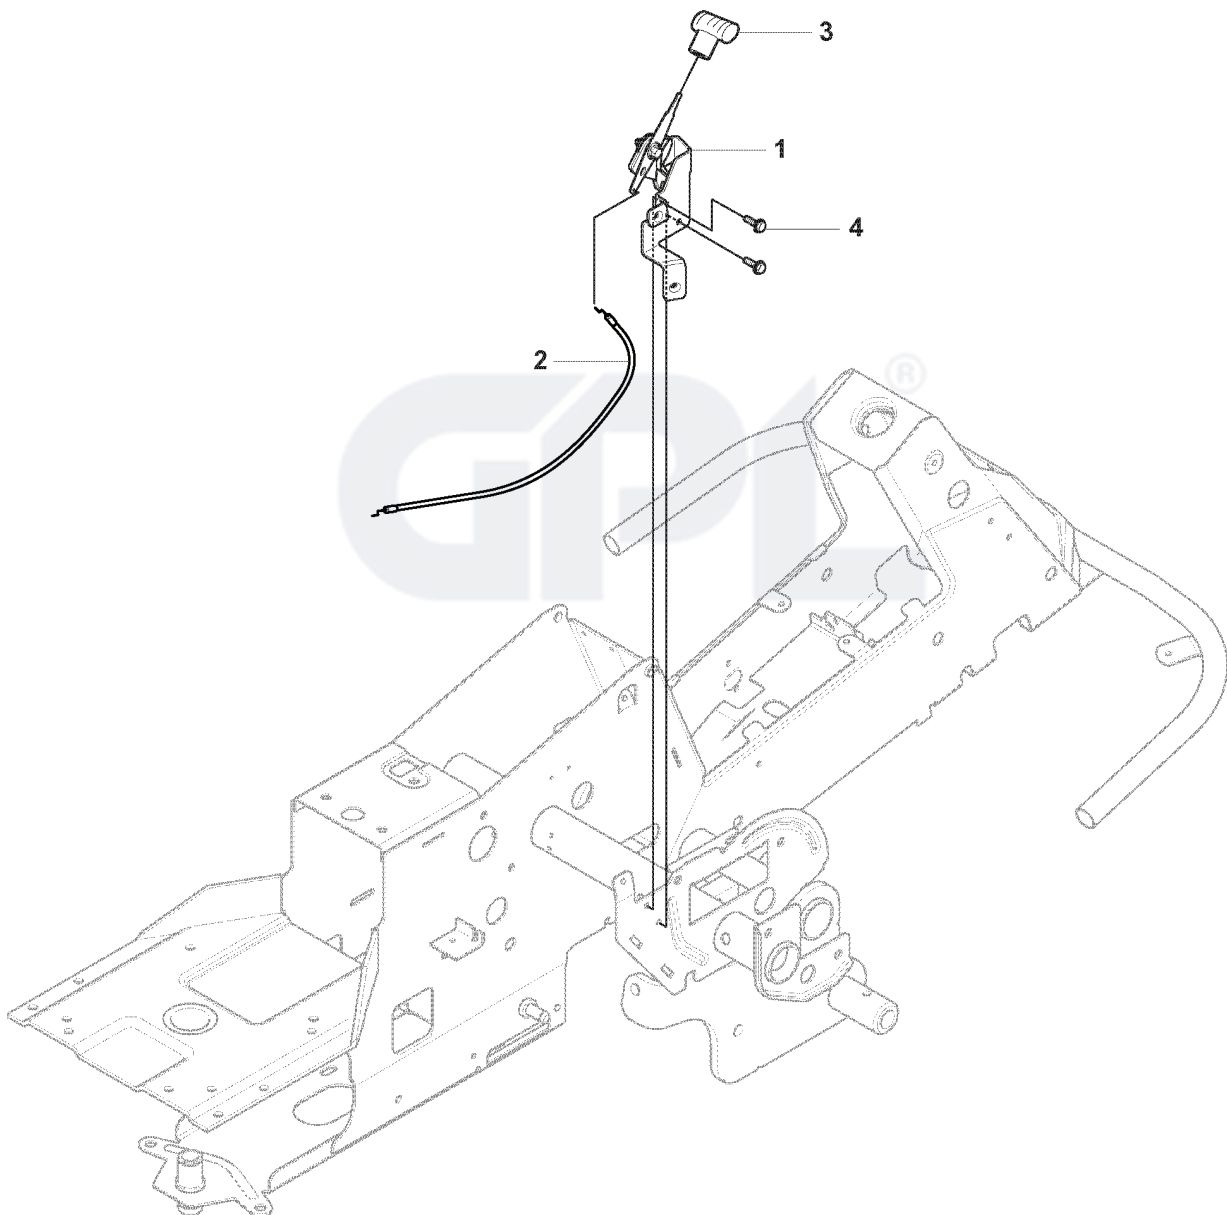

FR2211 R, 965190101, 2008-02

SPARE PARTS LIST

L 965 19 01-01 FR2211 R
CONTROLS

REF.	PART NO.	DESCRIPTION	REMARK	QTY.	KIT
1	502295601	THROTTLE CONTROL		1	
2	544301701	WIRE		1	
3	506889101	KNOB		1	
4	725236461	SCREW EHHFT		2	

GPL®

P 965 19 01-01 FR2211 R
ELECTRICAL

REF.	PART NO.	DESCRIPTION	REMARK	QTY.	KIT
1	506788801	BATTERY		1	
2	535441101	BATTERY MAT		1	
3	506809901	BATTERY COVER		1	
4	506836802	BELT		1	
5	725237071	SCREW EHHM		1	
6	731231601	HEXAGON NUT		1	
7	725236461	SCREW EHHFT		1	
8	506899801	NUT		1	
9	544967601	CABLE		1	
10	544442101	IGNITION SWITCH		1	
11	544442201	IGNITION SWITCH		1	
12	544442301	NUT		1	
13	544442401	IGNITION KEY		1	
14	544926001	WIRING		1	
15	544928601	CABLE		1	
16	544926101	CABLE		1	
17	544439801	RELAY		1	
18	506899801	NUT		2	
19	506909301	PLATE SPRING		1	
20	722783902	BLIND RIVET		2	
21	535469101	SWITCH		1	
22	544440701	RIVET		2	
23	506909402	BRACKET		1	
24	535469101	SWITCH		1	
25	544440701	RIVET		2	
26	506834301	SPRING		2	
27	504711601	ADAPTER		1	
28	506909601	SWITCH		1	
29	506909701	SPRING WASHER		1	
30	544441201	SPRING		1	
31	506909902	SPACING TUBE		1	
32	725246051	SCREW EHHM		1	
33	734116401	WASHER		1	

C3 965 19 01-01 FR2211 R
COVER

REF.	PART NO.	DESCRIPTION	REMARK	QTY.	KIT
13	504059501	CONTROL COVER		1	
14	504059702	CONTROL COVER		1	
15	504059801	COVER		1	
16	535429101	SPRING NUT		1	
17	544400501	SCREW		7	