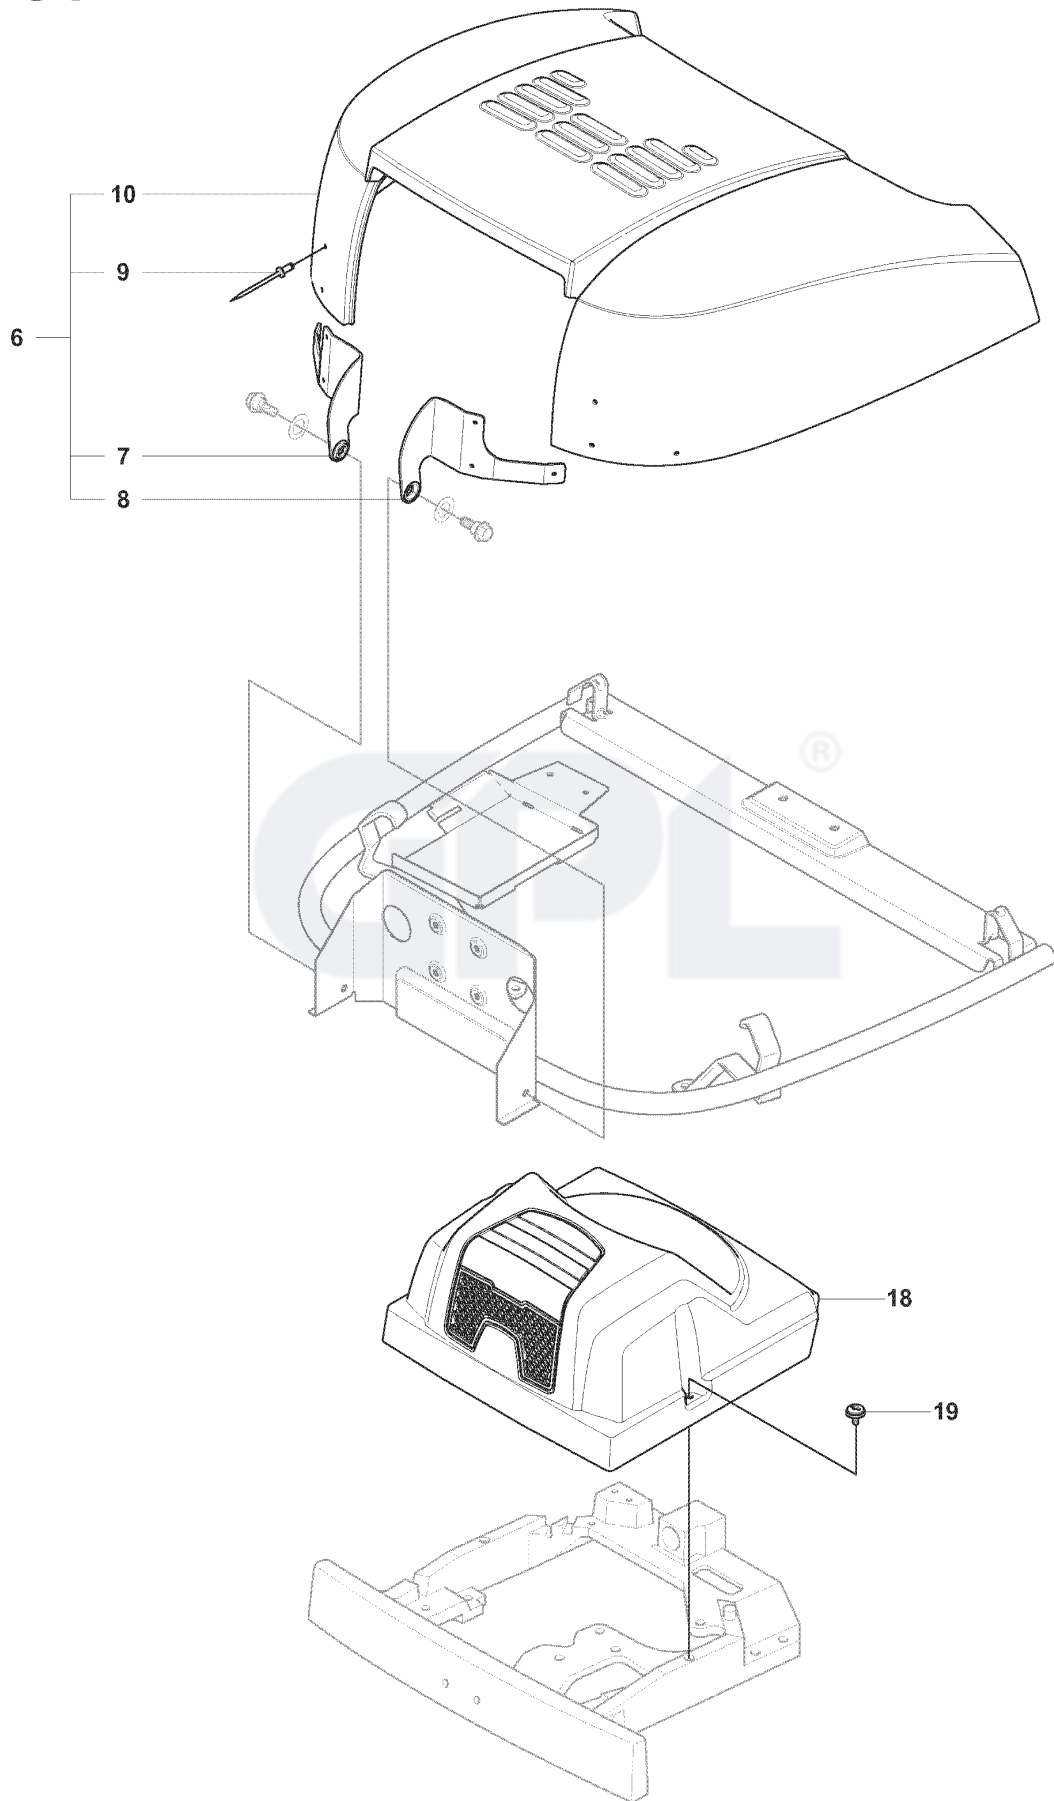

C1 965 19 01-01 FR2211 R
COVER

REF.	PART NO.	DESCRIPTION	REMARK	QTY.	KIT
6	535419002	ENGINE HOOD ASSY		1	
7	535419901	HINGE		1	
8	535419902	HINGE		1	
9	722795402	RIVET		6	
10	535417902	ENGINE HOOD		1	
11	506599501	BUTTON		1	
12	506599601	GUMMISTROPP		1	
18	544373902	COVER		1	
19	544400501	SCREW		2	

GPL®