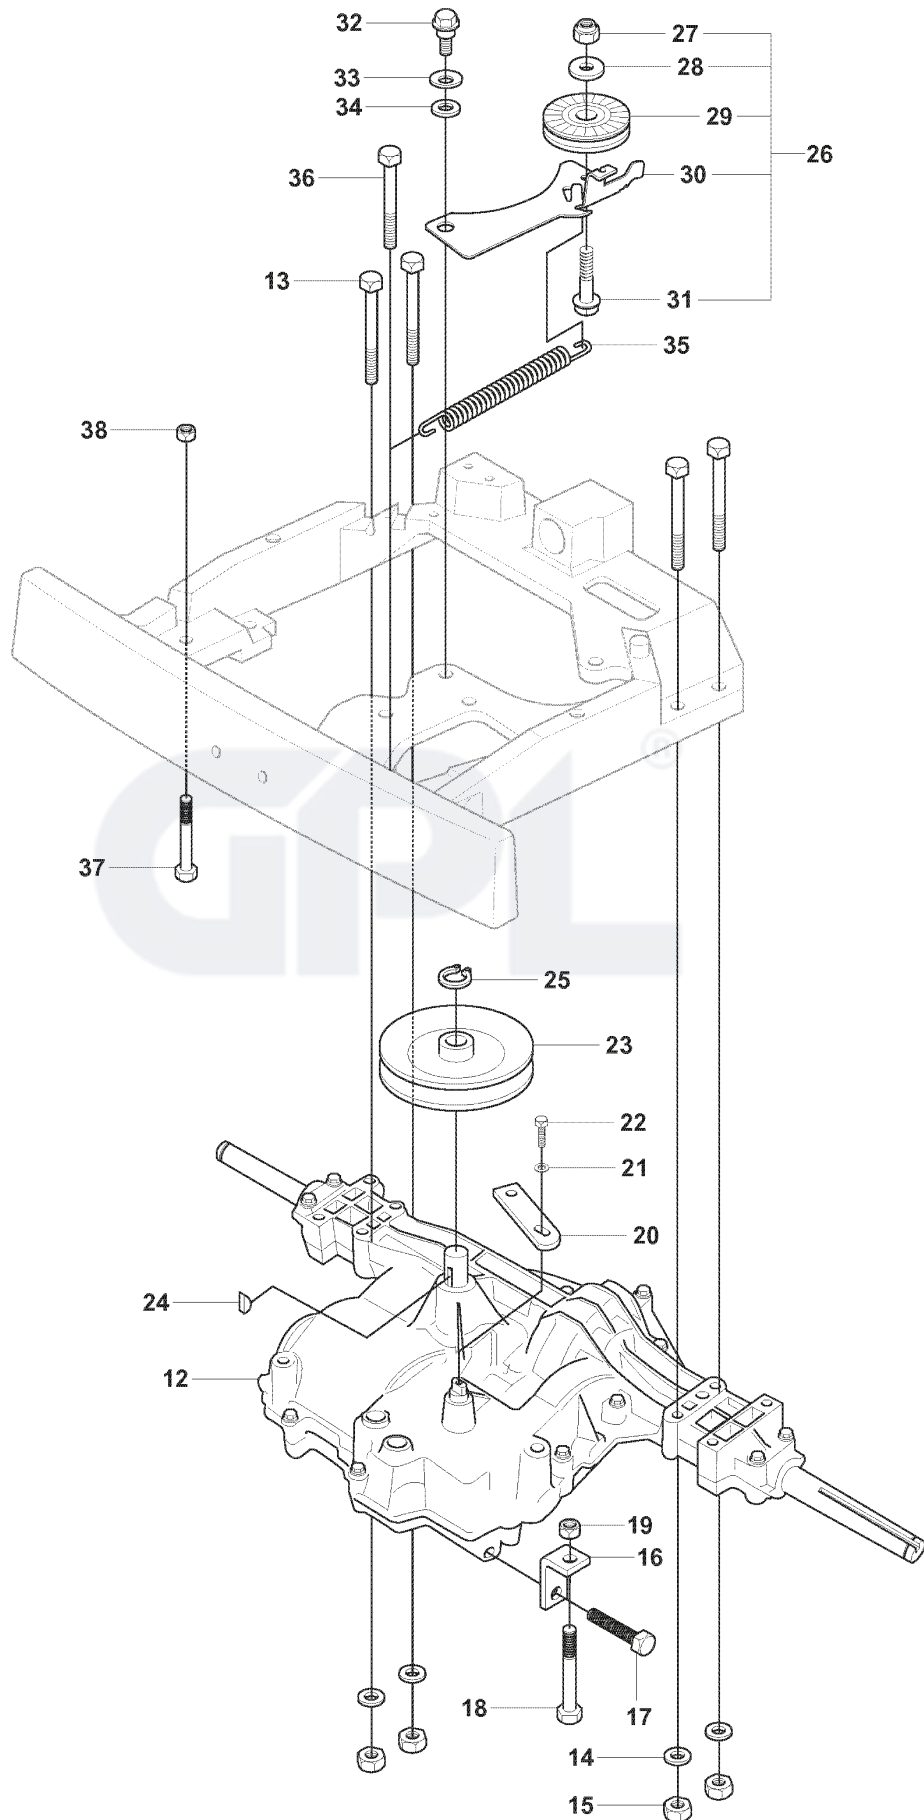

J2 965 19 01-01 FR2211 R
CHASSIS, REAR

REF.	PART NO.	DESCRIPTION	REMARK	QTY.	KIT
12	506955501	GEAR CASE MST 205		1	
13	725246751	SCREW EHHM		4	
14	734116401	WASHER		4	
15	731231801	HEXAGON NUT		4	
16	506575101	BRACKET		1	
17	506558302	SCREW EHHFT		1	
18	725245551	SCREW		1	
19	731231801	HEXAGON NUT		1	
20	506904501	VÄXELARM		1	
21	734115601	WASHER		1	
22	506557801	U6S-UNF1/4"X28 L=16		1	
23	502234401	PULLEY		1	
24	506509401	WOODRUFF KEY		1	
25	735311800	CIRCLIP		1	
26	506989501	BELT TENSIONER ASSY		1	
27	732211801	LOCK NUT		1	
28	734116441	WASHER		1	
29	506793401	BELT TENS WHEEL ASSY		1	
30	506989601	BELT TENSIONER		1	
31	725245551	SCREW		1	
32	506597401	SCREW EHHFM		1	
33	506839401	SPRING WASHER		1	
34	734117801	WASHER		1	
35	506988601	SPRING		1	
36	725246451	SCREW EHHM		1	
37	725245551	SCREW		1	
38	731231801	HEXAGON NUT		1