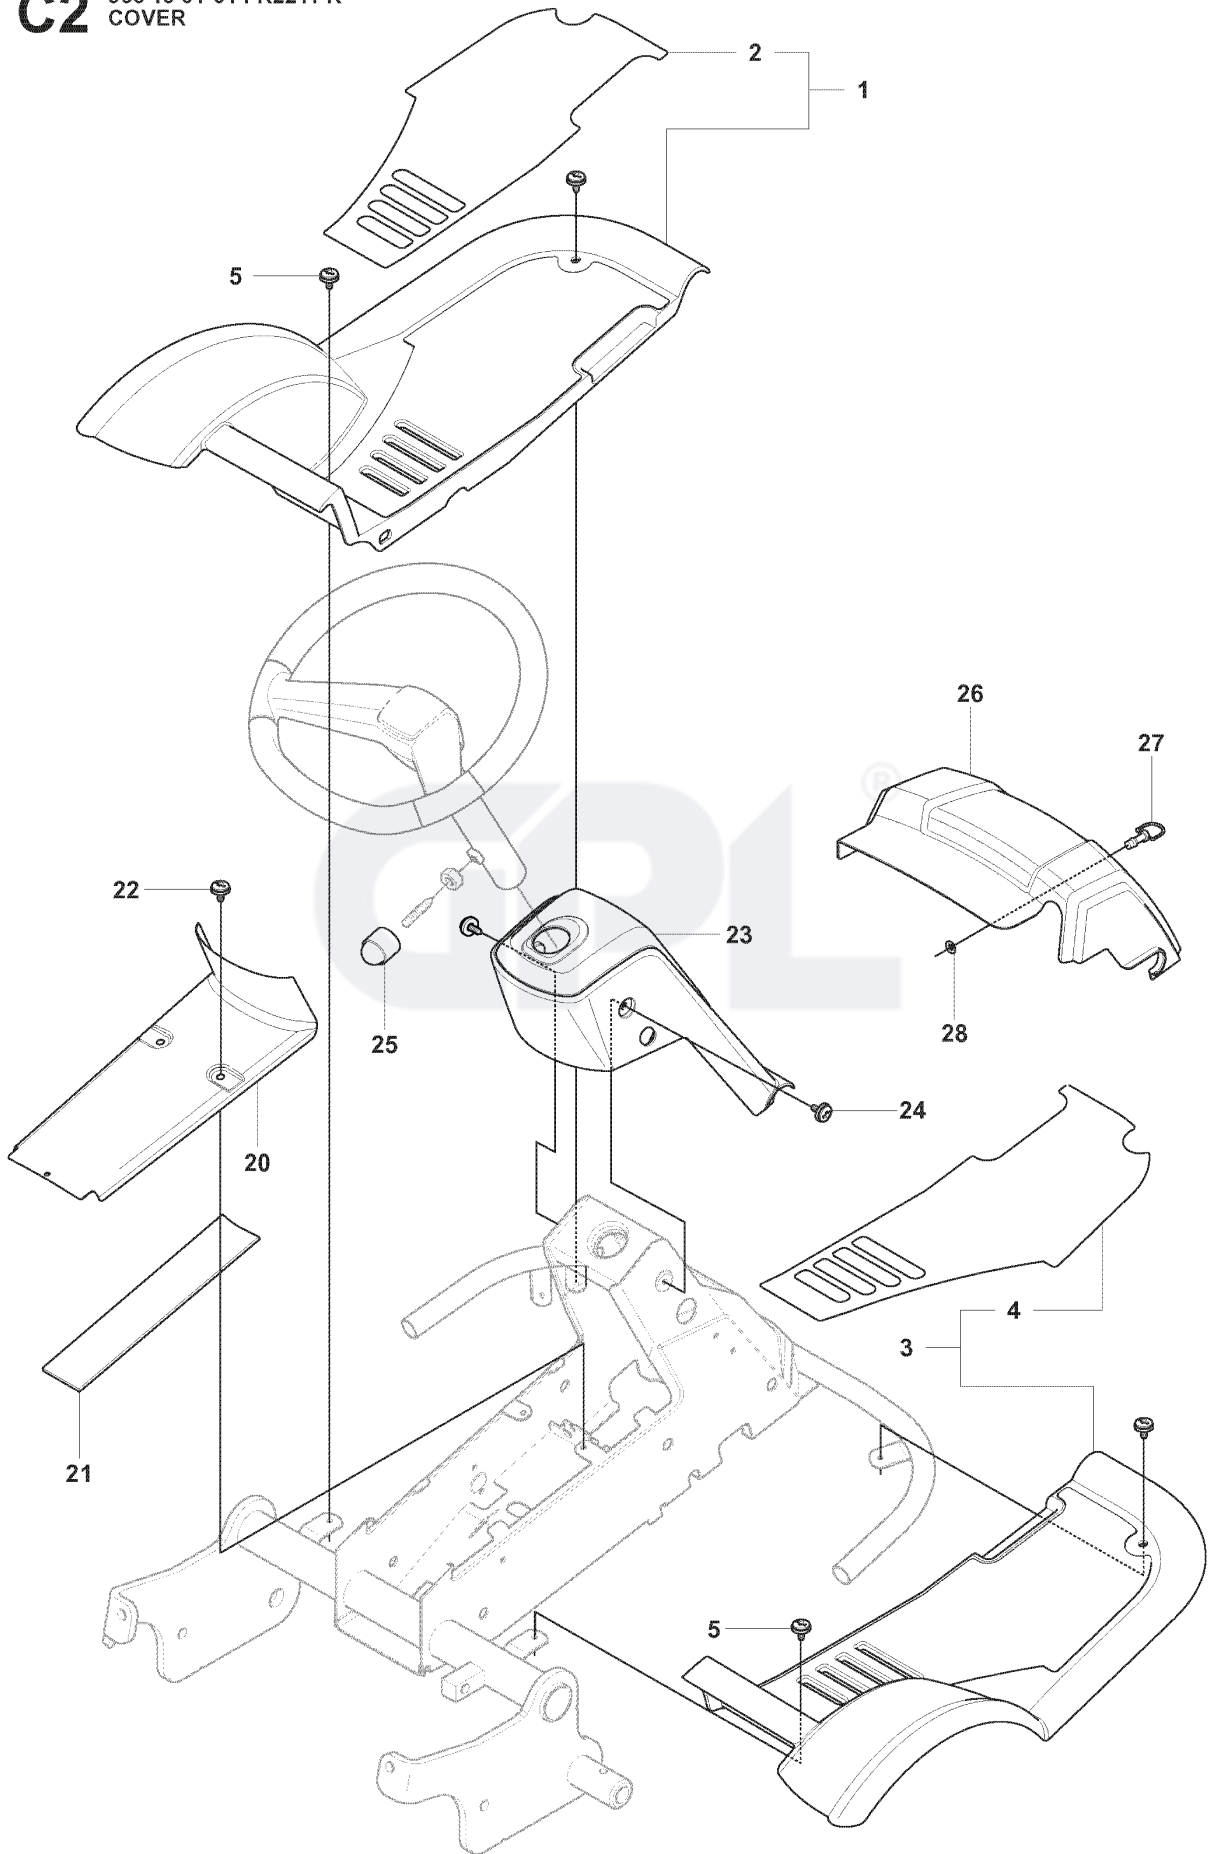

C2 965 19 01-01 FR2211 R
COVER

REF.	PART NO.	DESCRIPTION	REMARK	QTY.	KIT
1	502290701	FOOT PLATE		1	
2	504060201	MAT		1	
3	502290702	FOOT PLATE		1	
4	504060202	MAT		1	
5	544400501	SCREW		4	
20	544239202	COVER		1	
21	544427501	MAT		1	
22	544400501	SCREW		2	
23	504060103	COVER		1	
24	544400501	SCREW		2	
25	544433202	PROTECTIVE COVER		1	
26	544374202	UNIT COVER		1	
27	506963501	VRDTAPP		1	
28	506963601	WASHER		1