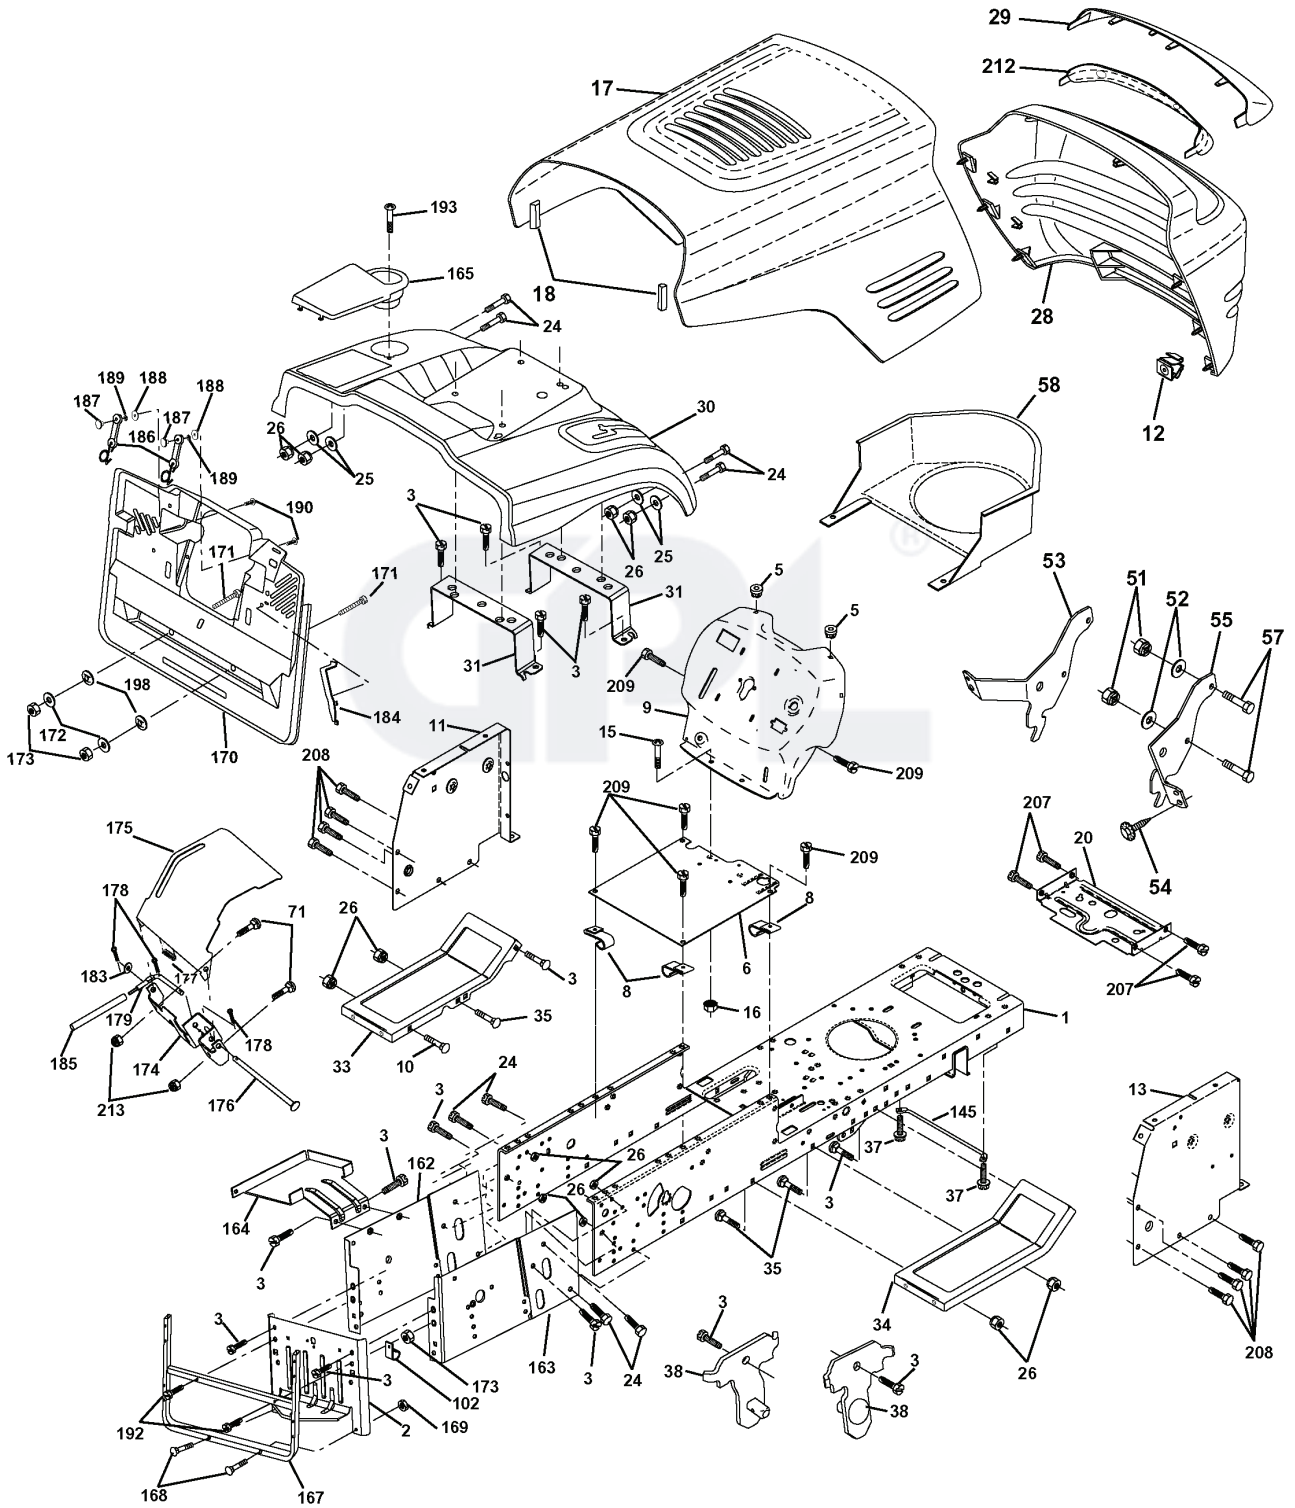

REPAIR PARTS

TRACTOR- -MODEL NO. ICT18A (JICTH18C), PRODUCT NO. 954 13 00-43
CHASSIS AND ENCLOSURES

REF.	PART NO.	DESCRIPTION	REMARK	QTY.	KIT
1	532169831	CHASSIS		1	
2	532165606	PLATE		1	
3	817060612	SCREW		1	
5	532155272	DAMPER		1	
6	532155923	PLATE		1	
8	532126471	CLIP		1	
9	532172099	DASH		1	
10	872140608	BOLT		1	
11	532155927	PLATE		1	
12	532145660	CLIP		1	
13	532172108	PANEL		1	
15	874180512	SCREW		1	
16	873510500	NUT		1	
17	532150760	HOOD		1	
18	532126938	DAMPER		1	
20	532156437	PLATE		1	
24	874780616	BOLT		1	
25	819131312	WASHER		1	
26	873800600	NUT		1	
28	532169509	GRILL		1	
29	532166603	LENS		1	
30	532175843	GUARD		1	
31	532165156	BRACKET		1	
33	532149139	SUPPORT		1	
34	532149140	SUPPORT		1	
35	872110606	BOLT		1	
37	817490508	SCREW		1	
38	532169834	BRACKET		1	
51	873800400	NUT		1	
52	819091416	WASHER		1	
53	532145201	BRACKET		1	
54	532161464	SCREW		1	
55	532145202	BRACKET		1	
57	874780412	BOLT		1	
58	532174930	HOOD		1	
71	872110406	BOLT		1	
102	532124996	CLIP		1	
145	532156524	SHAFT		1	
162	532170256	BRACKET		1	
163	532175770	BRACKET		1	
164	532165605	SUPPORT		1	
165	532168407	COVER		1	
167	532165779	SUPPORT		1	
168	872050412	BOLT		1	
169	532123976	LOCKNUT		1	
170	532175264	COVER		1	
171	872140620	BOLT		1	
172	819132016	WASHER		1	
173	873510600	NUT		1	
174	532165939	BRACKET		1	
175	532166212	PROTECTOR		1	
176	532128600	LOCKING PIN		1	
177	532132796	SPRING		1	
178	876020312	SPLIT PIN		1	
179	532165942	ROD		1	
180	874760516	BOLT		1	
181	873680500	NUT		1	
183	819131316	WASHER		1	
184	532174662	BRACKET		1	
185	532165940	PIPE		1	
186	532160793	LATCH		1	
187	532125004	NUT		1	
188	819061216	WASHER		1	
189	810071000	WASHER		1	
190	871081010	SCREW		1	
192	817060624	SCREW		1	
193	817070412	SCREW		1	
198	532168937	WASHER		1	
207	817670508	SCREW		1	
208	817670608	SCREW		1	
209	817000612	SCREW		1	
212	532165919	INSERT		1	
213	873680400	NUT		1