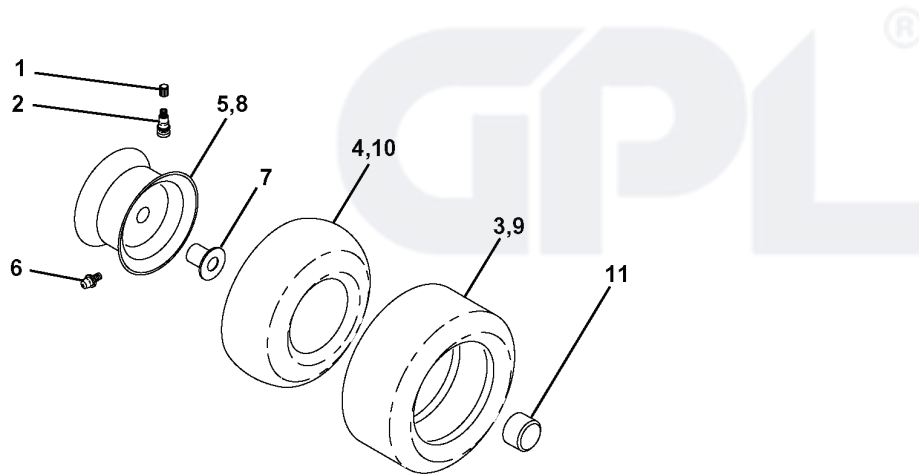

ICT 18A, JICTH18C, 954130043, 2001-02

GPL[®]

SPARE PARTS LIST

REPAIR PARTS

TRACTOR- -MODEL NO. ICT18A (JICTH18C), PRODUCT NO. 954 13 00-43

WHEELS & TIRES

REF.	PART NO.	DESCRIPTION	REMARK	QTY.	KIT
1	532059192	CAP VALVE		1	
2	532065139	NIPPLE		1	
3	532106222	TIRE		1	
4	532059904	HOSE		1	
5	532138336	RIM		1	
6	532124957	FITTING		1	
7	532124959	BEARING		1	
8	532138337	RIM SPROCKET		1	
9	532138468	TIRE		1	
10	532124926	HOSE		1	
11	532175039	HUB CAP		1	
--	532144334	SEALING FOAM		1	

GPL®

REPAIR PARTS

TRACTOR- -MODEL NO. ICT18A (JICTH18C), PRODUCT NO. 954 13 00-43
ENGINE

OPTIONAL EQUIPMENT
Spark Arrester

REF.	PART NO.	DESCRIPTION	REMARK	QTY.	KIT
1	532170771	THROTTLE TRIGGER		1	
2	817720410	SCREW		1	
4	532149723	MUFFLER		1	
5	532159955	TUBE		1	
6	532160589	TUBE		1	
8	532171877	BOLT		1	
10	532162797	SHIELD		1	
13	532165391	GASKET		1	
14	532148456	TUBE		1	
16	811050600	WASHER		1	
17	817490624	SCREW		1	
23	532169837	HEAT SHIELD		1	
25	532145996	CHOKE CONTROL		1	
26	873920600	NUT		1	
29	532137180	SPARK ARRESTER KIT		1	
31	532174642	FUEL TANK		1	
32	532140527	FUEL CAP		1	
33	532123487	HOSE CLAMP		1	
37	532137040	HOSE		1	
38	532148315	PLUG		1	
40	532124028	BUSHING		1	
44	817670412	SCREW		1	
45	817000612	SCREW		1	
46	819091416	WASHER		1	
62	810040500	WASHER		1	
72	871070512	BOLT		1	
81	873510400	NUT		1	

REPAIR PARTS

TRACTOR- -MODEL NO. ICT18A (JICTH18C), PRODUCT NO. 954 13 00-43
SEAT ASSEMBLY

REF.	PART NO.	DESCRIPTION	REMARK	QTY.	KIT
1	532140118	SEAT		1	
2	532140551	BRACKET		1	
5	532145006	CLIP		1	
7	532124181	SPRING		1	
8	817000616	SCREW		1	
9	819131614	WASHER		1	
10	532174894	PAN		1	
11	532166369	WING NUT		1	
12	532121246	BRACKET		1	
13	532121248	BUSHING		1	
14	872050412	BOLT		1	
15	532121249	SPACER		1	
16	532123740	SPRING		1	
17	532123976	LOCKNUT		1	
21	532171852	BOLT		1	
22	873800500	LOCK NUT		1	
24	819171912	WASHER		1	
25	532127018	BOLT		1	