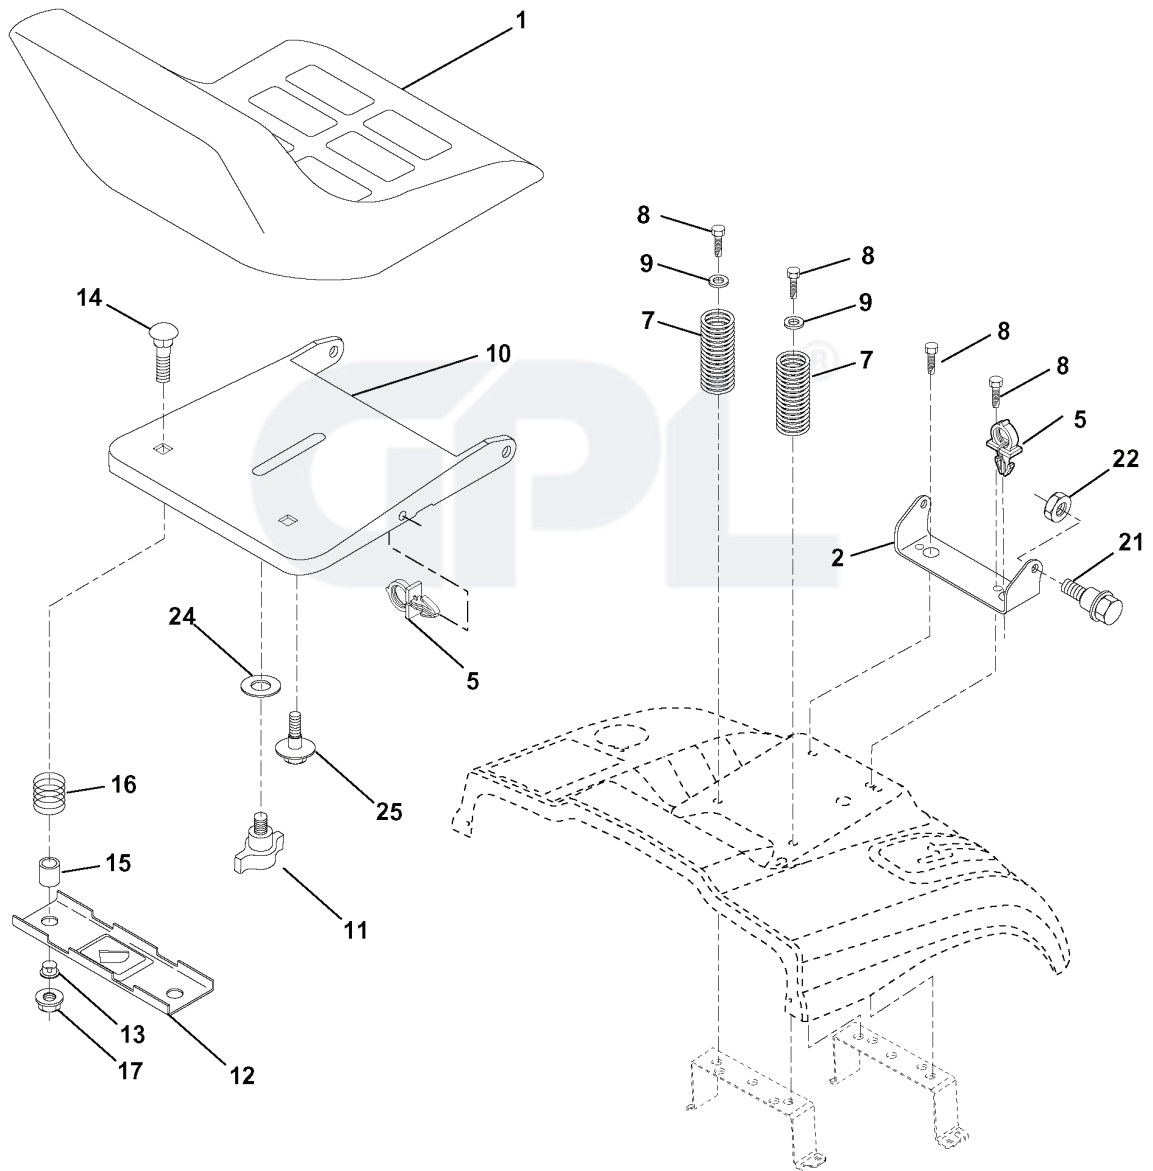

REPAIR PARTS

TRACTOR- -MODEL NO. ICT18A (JICTH18C), PRODUCT NO. 954 13 00-43
SEAT ASSEMBLY

REF.	PART NO.	DESCRIPTION	REMARK	QTY.	KIT
1	532140118	SEAT		1	
2	532140551	BRACKET		1	
5	532145006	CLIP		1	
7	532124181	SPRING		1	
8	817000616	SCREW		1	
9	819131614	WASHER		1	
10	532174894	PAN		1	
11	532166369	WING NUT		1	
12	532121246	BRACKET		1	
13	532121248	BUSHING		1	
14	872050412	BOLT		1	
15	532121249	SPACER		1	
16	532123740	SPRING		1	
17	532123976	LOCKNUT		1	
21	532171852	BOLT		1	
22	873800500	LOCK NUT		1	
24	819171912	WASHER		1	
25	532127018	BOLT		1