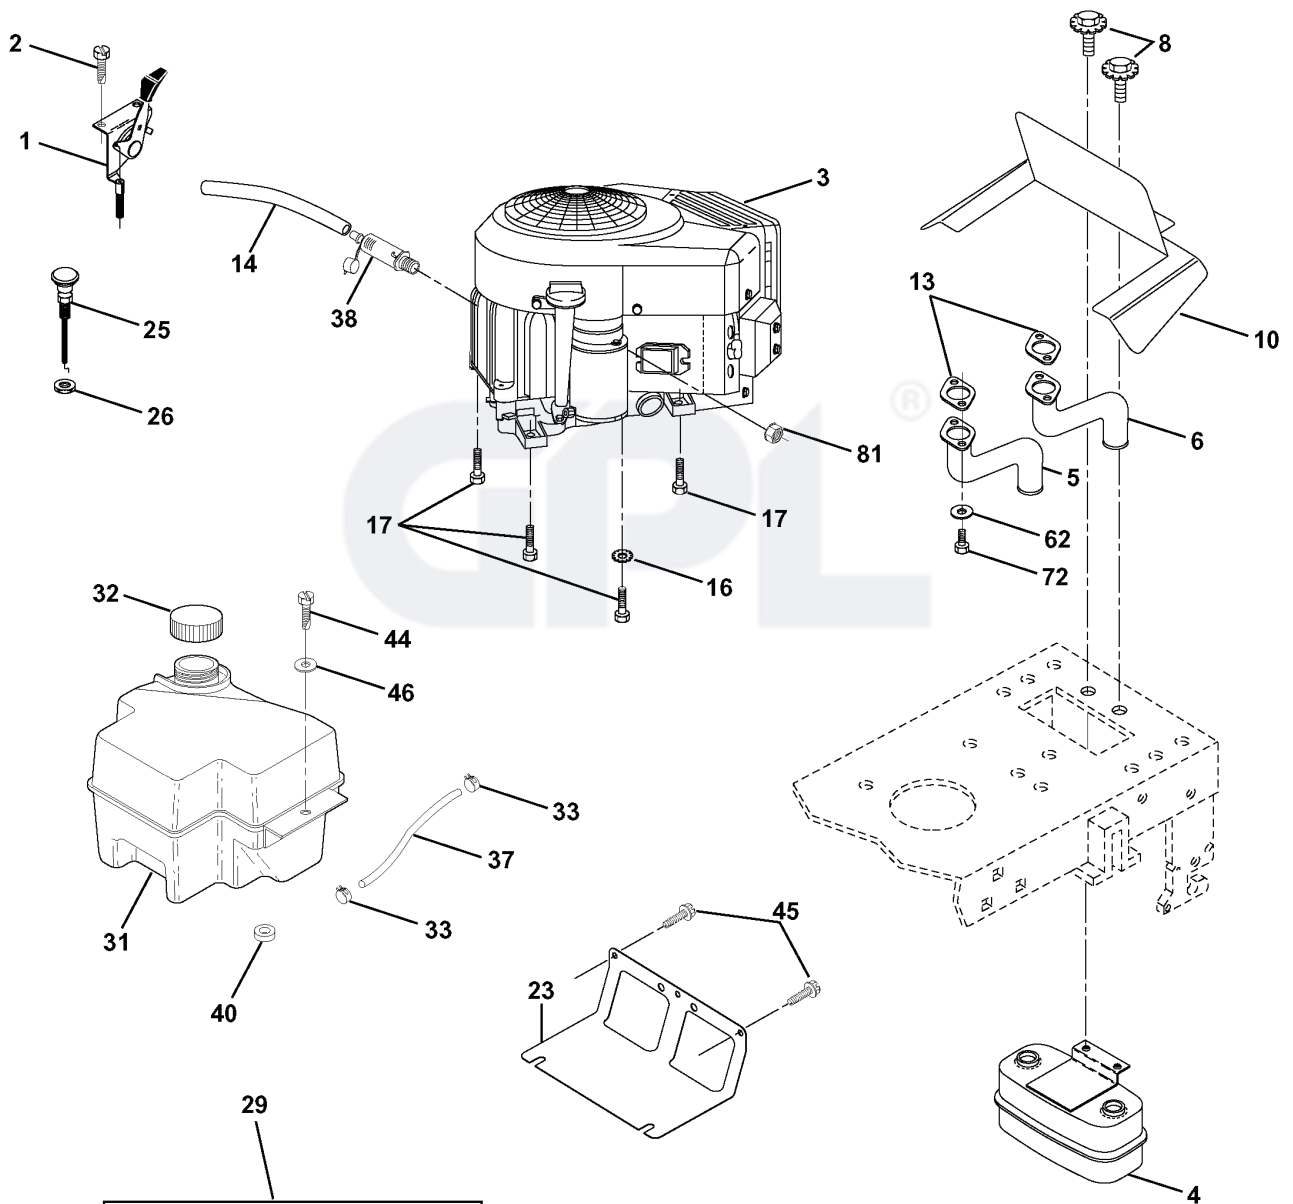

ICT 18A, JICTH18C, 954130043, 2001-02

GPL[®]

SPARE PARTS LIST

REPAIR PARTS

TRACTOR- -MODEL NO. ICT18A (JICTH18C), PRODUCT NO. 954 13 00-43

WHEELS & TIRES

REF.	PART NO.	DESCRIPTION	REMARK	QTY.	KIT
1	532059192	CAP VALVE		1	
2	532065139	NIPPLE		1	
3	532106222	TIRE		1	
4	532059904	HOSE		1	
5	532138336	RIM		1	
6	532124957	FITTING		1	
7	532124959	BEARING		1	
8	532138337	RIM SPROCKET		1	
9	532138468	TIRE		1	
10	532124926	HOSE		1	
11	532175039	HUB CAP		1	
--	532144334	SEALING FOAM		1	

GPL®

REPAIR PARTS

TRACTOR- -MODEL NO. ICT18A (JICTH18C), PRODUCT NO. 954 13 00-43
ENGINE

OPTIONAL EQUIPMENT
Spark Arrester

REF.	PART NO.	DESCRIPTION	REMARK	QTY.	KIT
1	532170771	THROTTLE TRIGGER		1	
2	817720410	SCREW		1	
4	532149723	MUFFLER		1	
5	532159955	TUBE		1	
6	532160589	TUBE		1	
8	532171877	BOLT		1	
10	532162797	SHIELD		1	
13	532165391	GASKET		1	
14	532148456	TUBE		1	
16	811050600	WASHER		1	
17	817490624	SCREW		1	
23	532169837	HEAT SHIELD		1	
25	532145996	CHOKE CONTROL		1	
26	873920600	NUT		1	
29	532137180	SPARK ARRESTER KIT		1	
31	532174642	FUEL TANK		1	
32	532140527	FUEL CAP		1	
33	532123487	HOSE CLAMP		1	
37	532137040	HOSE		1	
38	532148315	PLUG		1	
40	532124028	BUSHING		1	
44	817670412	SCREW		1	
45	817000612	SCREW		1	
46	819091416	WASHER		1	
62	810040500	WASHER		1	
72	871070512	BOLT		1	
81	873510400	NUT		1	

REPAIR PARTS

TRACTOR- -MODEL NO. ICT18A (JICTH18C), PRODUCT NO. 954 13 00-43
SEAT ASSEMBLY

REF.	PART NO.	DESCRIPTION	REMARK	QTY.	KIT
1	532140118	SEAT		1	
2	532140551	BRACKET		1	
5	532145006	CLIP		1	
7	532124181	SPRING		1	
8	817000616	SCREW		1	
9	819131614	WASHER		1	
10	532174894	PAN		1	
11	532166369	WING NUT		1	
12	532121246	BRACKET		1	
13	532121248	BUSHING		1	
14	872050412	BOLT		1	
15	532121249	SPACER		1	
16	532123740	SPRING		1	
17	532123976	LOCKNUT		1	
21	532171852	BOLT		1	
22	873800500	LOCK NUT		1	
24	819171912	WASHER		1	
25	532127018	BOLT		1	