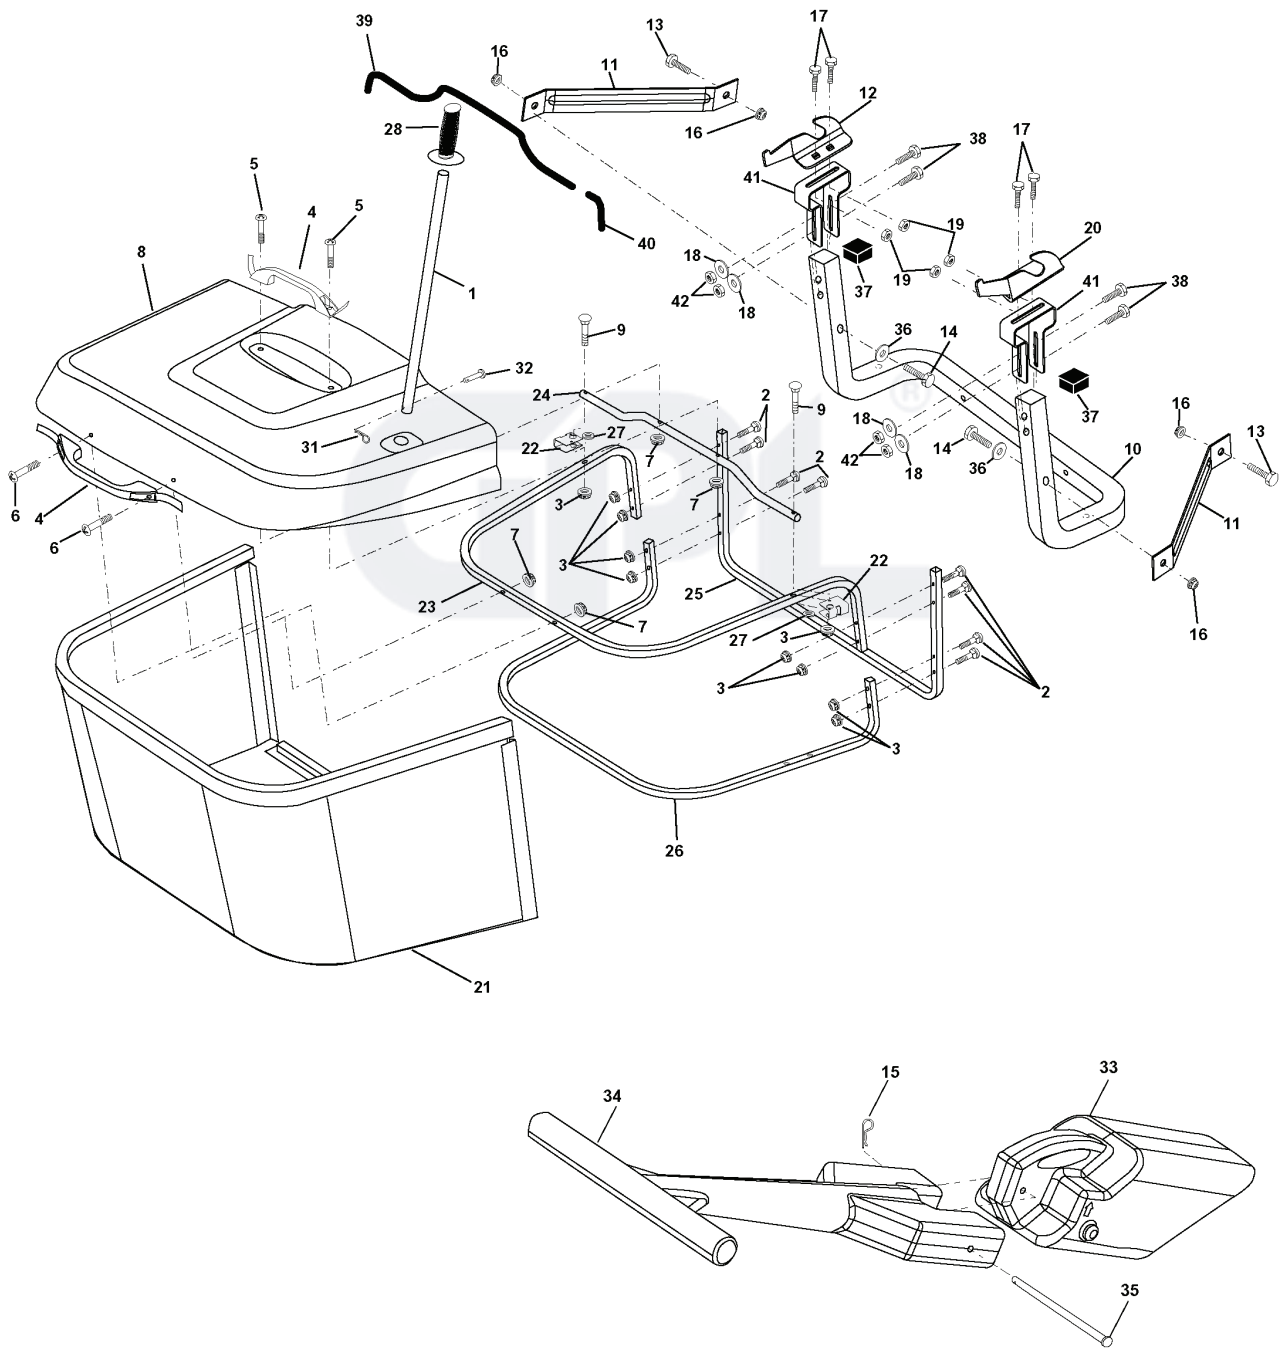

REPAIR PARTS

TRACTOR- -MODEL NO. ICT18A (JICTH18C), PRODUCT NO. 954 13 00-43
BAGGER

REF.	PART NO.	DESCRIPTION	REMARK	QTY.	KIT
1	532170690	PIPE		1	
2	872140416	BOLT		1	
3	532123976	LOCKNUT		1	
4	532169916	HANDLE		1	
5	874981024	SCREW		1	
6	874981032	SCREW		1	
7	873401000	NUT		1	
8	532168871	COVER		1	
9	872140418	BOLT		1	
10	532169688	FRAME		1	
11	532165719	ROD		1	
12	532169685	BRACKET		1	
13	872110606	BOLT		1	
14	874520640	BOLT		1	
15	532124670	RETAINER RING		1	
16	873900600	NUT		1	
17	872140506	BOLT		1	
18	819111216	WASHER		1	
19	873900500	NUT		1	
20	532169684	BRACKET		1	
21	532165780	BAG		1	
22	532165781	CLAMP		1	
23	532165782	FRAME		1	
24	532165783	FRAME		1	
25	532165784	FRAME		1	
26	532165785	FRAME		1	
27	532169692	BUSHING		1	
28	532170696	HANDLE		1	
31	532124788	RETAINER RING		1	
32	532126875	RIVET		1	
33	532169380	PLUG		1	
34	532165570	HANDLE		1	
35	532165572	PIN RETAINING SCREW		1	
36	819132016	WASHER		1	
38	872010520	BOLT		1	
37	532175401	PLUG		1	
39	532169999	SEALING		1	
40	532170000	SEALING		1	
41	532169683	BRACKET		1	
42	873800500	LOCK NUT		1