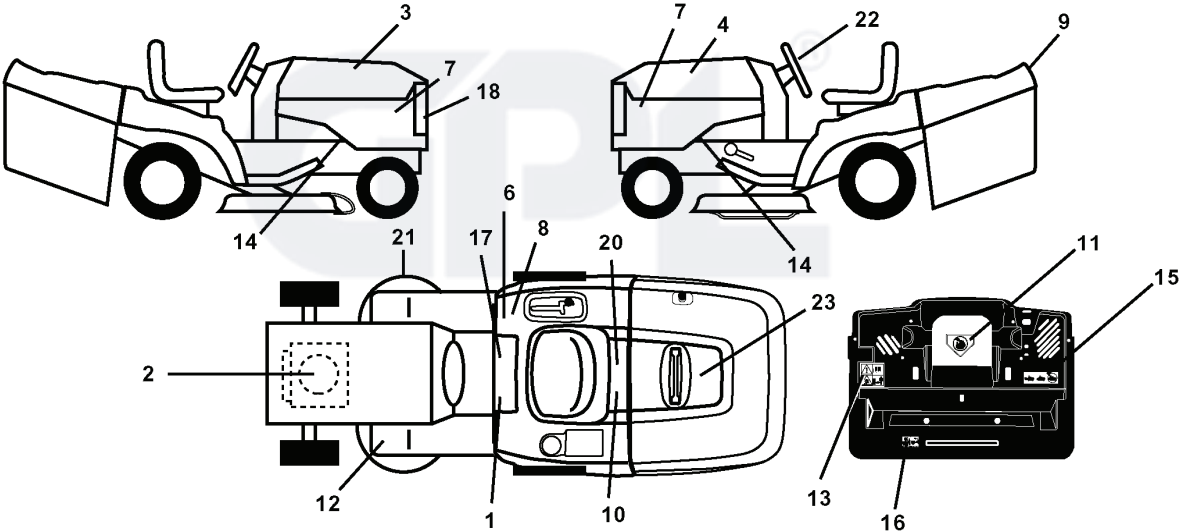

REPAIR PARTS

TRACTOR- -MODEL NO. ICT18A (JICTH18C), PRODUCT NO. 954 13 00-43
DECALS

REF.	PART NO.	DESCRIPTION	REMARK	QTY.	KIT
1	532145498	DECAL		1	
2	532170850	DECAL		1	
3	532170535	DECAL		1	
4	532170536	DECAL		1	
6	532126187	DECAL		1	
7	532162927	DECAL		1	
8	532145437	DECAL		1	
9	532141761	DECAL		1	
10	532145005	DECAL		1	
11	532145494	DECAL		1	
12	532159737	DECAL		1	
13	532166959	DECAL		1	
14	532159736	DECAL		1	
15	532166961	DECAL		1	
16	532162598	DECAL		1	
17	532140837	DECAL		1	
18	532152262	DECAL		1	
20	532166960	DECAL		1	
21	532166286	DECAL		1	
22	532170565	DECAL		1	
23	532170654	DECAL		1	
--	532138311	DECAL		1	
--	532171237	PLATE		1	
--	532175753			1	
--	532175754			1