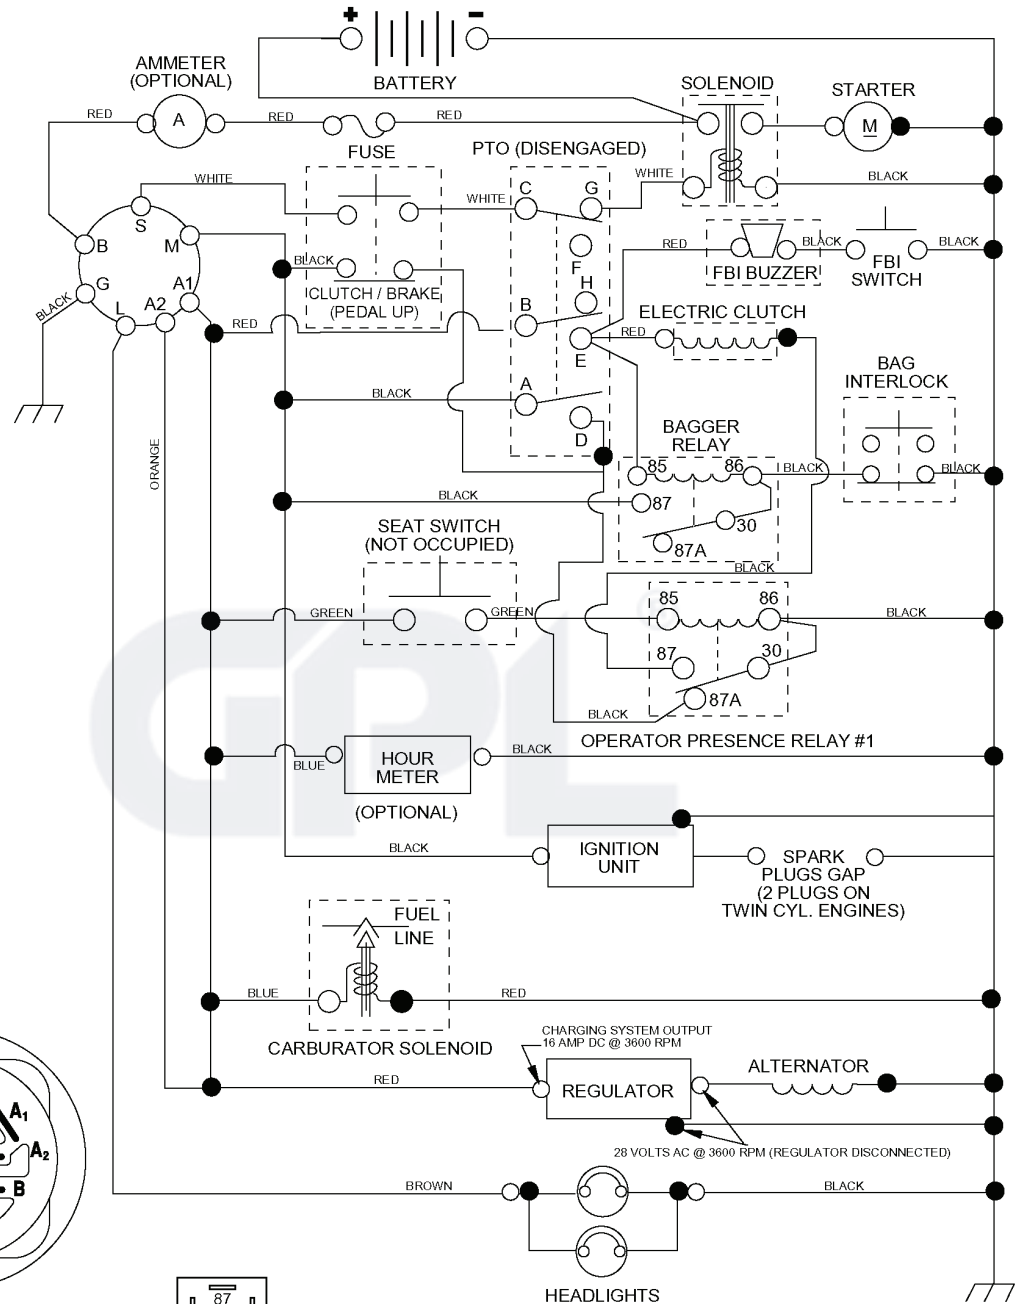

ICT 18A, JICTH18C, 954130043, 2001-02

GPL[®]

SPARE PARTS LIST

REPAIR PARTS

TRACTOR- -MODEL NO. ICT18A (JICTH18C), PRODUCT NO. 954 13 00-43

WHEELS & TIRES

REF.	PART NO.	DESCRIPTION	REMARK	QTY.	KIT
1	532059192	CAP VALVE		1	
2	532065139	NIPPLE		1	
3	532106222	TIRE		1	
4	532059904	HOSE		1	
5	532138336	RIM		1	
6	532124957	FITTING		1	
7	532124959	BEARING		1	
8	532138337	RIM SPROCKET		1	
9	532138468	TIRE		1	
10	532124926	HOSE		1	
11	532175039	HUB CAP		1	
--	532144334	SEALING FOAM		1	

GPL®

REPAIR PARTS

TRACTOR- -MODEL NO. ICT18A (JICTH18C), PRODUCT NO. 954 13 00-43
ENGINE

OPTIONAL EQUIPMENT
Spark Arrester

REF.	PART NO.	DESCRIPTION	REMARK	QTY.	KIT
1	532170771	THROTTLE TRIGGER		1	
2	817720410	SCREW		1	
4	532149723	MUFFLER		1	
5	532159955	TUBE		1	
6	532160589	TUBE		1	
8	532171877	BOLT		1	
10	532162797	SHIELD		1	
13	532165391	GASKET		1	
14	532148456	TUBE		1	
16	811050600	WASHER		1	
17	817490624	SCREW		1	
23	532169837	HEAT SHIELD		1	
25	532145996	CHOKE CONTROL		1	
26	873920600	NUT		1	
29	532137180	SPARK ARRESTER KIT		1	
31	532174642	FUEL TANK		1	
32	532140527	FUEL CAP		1	
33	532123487	HOSE CLAMP		1	
37	532137040	HOSE		1	
38	532148315	PLUG		1	
40	532124028	BUSHING		1	
44	817670412	SCREW		1	
45	817000612	SCREW		1	
46	819091416	WASHER		1	
62	810040500	WASHER		1	
72	871070512	BOLT		1	
81	873510400	NUT		1	

TRACTOR- -MODEL NO. ICT18A (JICTH18C), PRODUCT NO. 954 13 00-43 SCHEMATIC

IGNITION SWITCH

POSITION	CIRCUIT	"MAKE"
OFF	M+G+A1	NONE
RUN/LIGHT	B+A1	A2+L
RUN	B+A1	NONE
START	B + S + A1	NONE

WIRING INSULATED CLIPS
NOTE: IF WIRING INSULATED CLIPS WERE REMOVED FOR SERVICING OF UNIT, THEY SHOULD BE REPLACED TO PROPERLY SECURE YOUR WIRING.

RELAY

PTO SWITCH

POSITION	CIRCUIT
OFF	C + G, B + H
ON	C + F, B + E, A + D

●
NON-REMOVABLE CONNECTIONS

○
REMOVABLE CONNECTIONS

REPAIR PARTS

TRACTOR- -MODEL NO. ICT18A (JICTH18C), PRODUCT NO. 954 13 00-43
STEERING ASSEMBLY