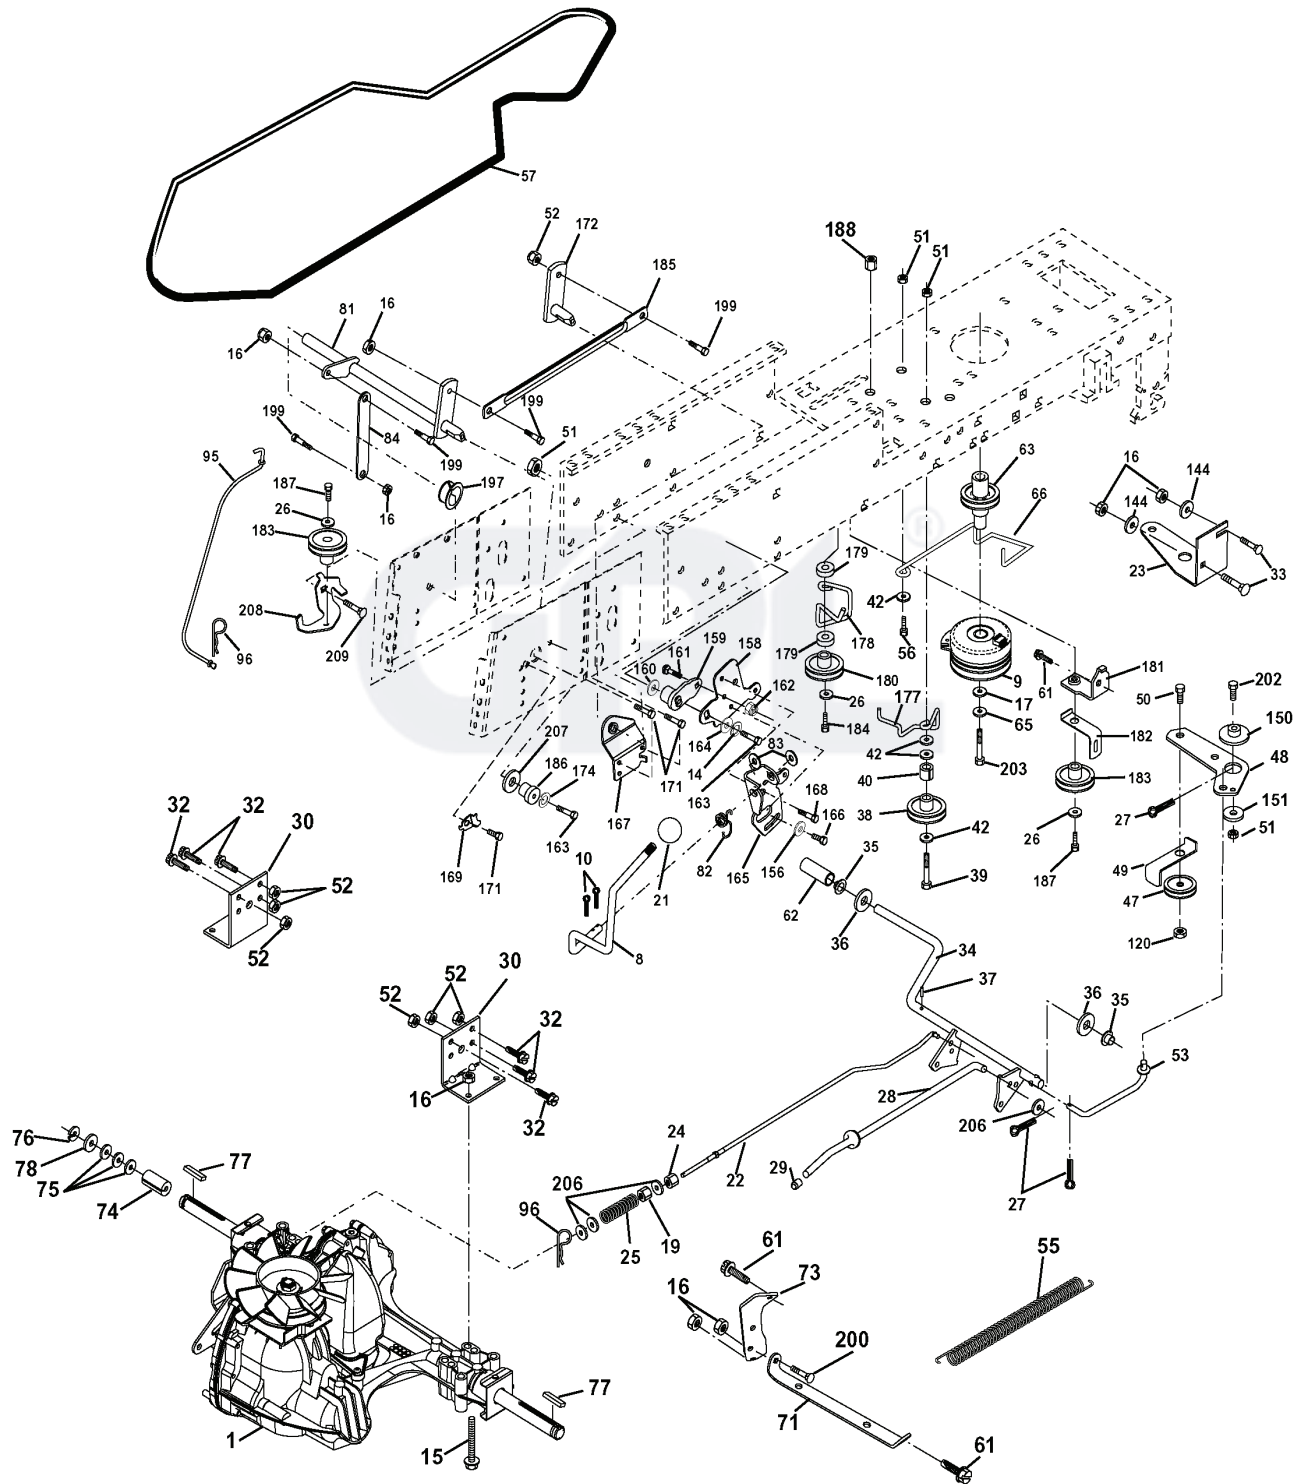

REPAIR PARTS

TRACTOR- -MODEL NO. ICT18A (JICTH18C), PRODUCT NO. 954 13 00-43
DRIVE

REF.	PART NO.	DESCRIPTION	REMARK	QTY.	KIT
8	532165619	ROD		1	
9	532175540	CLUTCH		1	
10	876020416	SPLIT PIN		1	
14	810040400	WASHER		1	
15	874490544	SCREW		1	
16	873800500	LOCK NUT		1	
20	871170780	BOLT		1	
21	532130564	HANDLE		1	
22	532170137	LINK		1	
23	532170017	BRACKET		1	
24	873350600	NUT		1	
25	532106888	SPRING		1	
26	819131316	WASHER		1	
27	876020412	SPLIT PIN		1	
28	532145204	ROD		1	
29	532071673	COVER		1	
30	532169592	BRACKET		1	
32	874760512	BOLT		1	
33	872140506	BOLT		1	
34	532165496	SHAFT		1	
35	532120183	BEARING		1	
36	819211616	WASHER		1	
37	532124963	PIN RETAINING SCREW		1	
38	532165936	PULLEY		1	
39	874760644	BOLT		1	
40	532124965	SPACER		1	
42	819131312	WASHER		1	
47	532127783	PULLEY		1	
48	532154407	GUIDE		1	
49	532123205	BELT GUIDE		1	
50	874760624	BOLT		1	
51	873680600	NUT		1	
52	873680500	NUT		1	
53	532105710	LINK		1	
55	532105709	SPRING		1	
56	874760620	BOLT		1	
57	532170140	BELT		1	
61	817060612	SCREW		1	
62	532008883	PEDAL RUBBER		1	
63	532145868	PULLEY		1	
65	810040700	WASHER		1	
66	532154778	TENSIONER		1	
71	532169183	ROD		1	
73	532169182	BRACKET		1	
74	532137057	SPACER		1	
75	532121749	WASHER		1	
76	812000001	RETAINER RING		1	
77	532123583	KEY		1	
78	532121748	WASHER		1	
81	532170006	SHAFT		1	
82	532123782	TORSION SPRING		1	
83	819171216	WASHER		1	
84	532170007	LINK		1	
95	532170015	LINK		1	
96	532124788	RETAINER RING		1	
120	873900600	NUT		1	
144	819111016	WASHER		1	
150	532165850	BUSHING		1	
151	819133210	WASHER		1	
153	874760516	BOLT		1	
156	532166002	WASHER		1	
158	532165589	BRACKET		1	
159	532165494	LEVER		1	
160	819292016	WASHER		1	
161	872140406	BOLT		1	
162	873680400	NUT		1	
163	874780416	BOLT		1	
164	819091010	WASHER		1	
165	532165623	BRACKET		1	
166	532166880	SCREW		1	
167	532165588	BRACKET		1	
168	532165492	BOLT		1	
169	532165580	RETAINER		1	
171	817490608	SCREW		1	
172	532170271	LINK		1	
174	810090400	WASHER		1	
177	532165932	HOLDER		1	
178	532165933	HOLDER		1