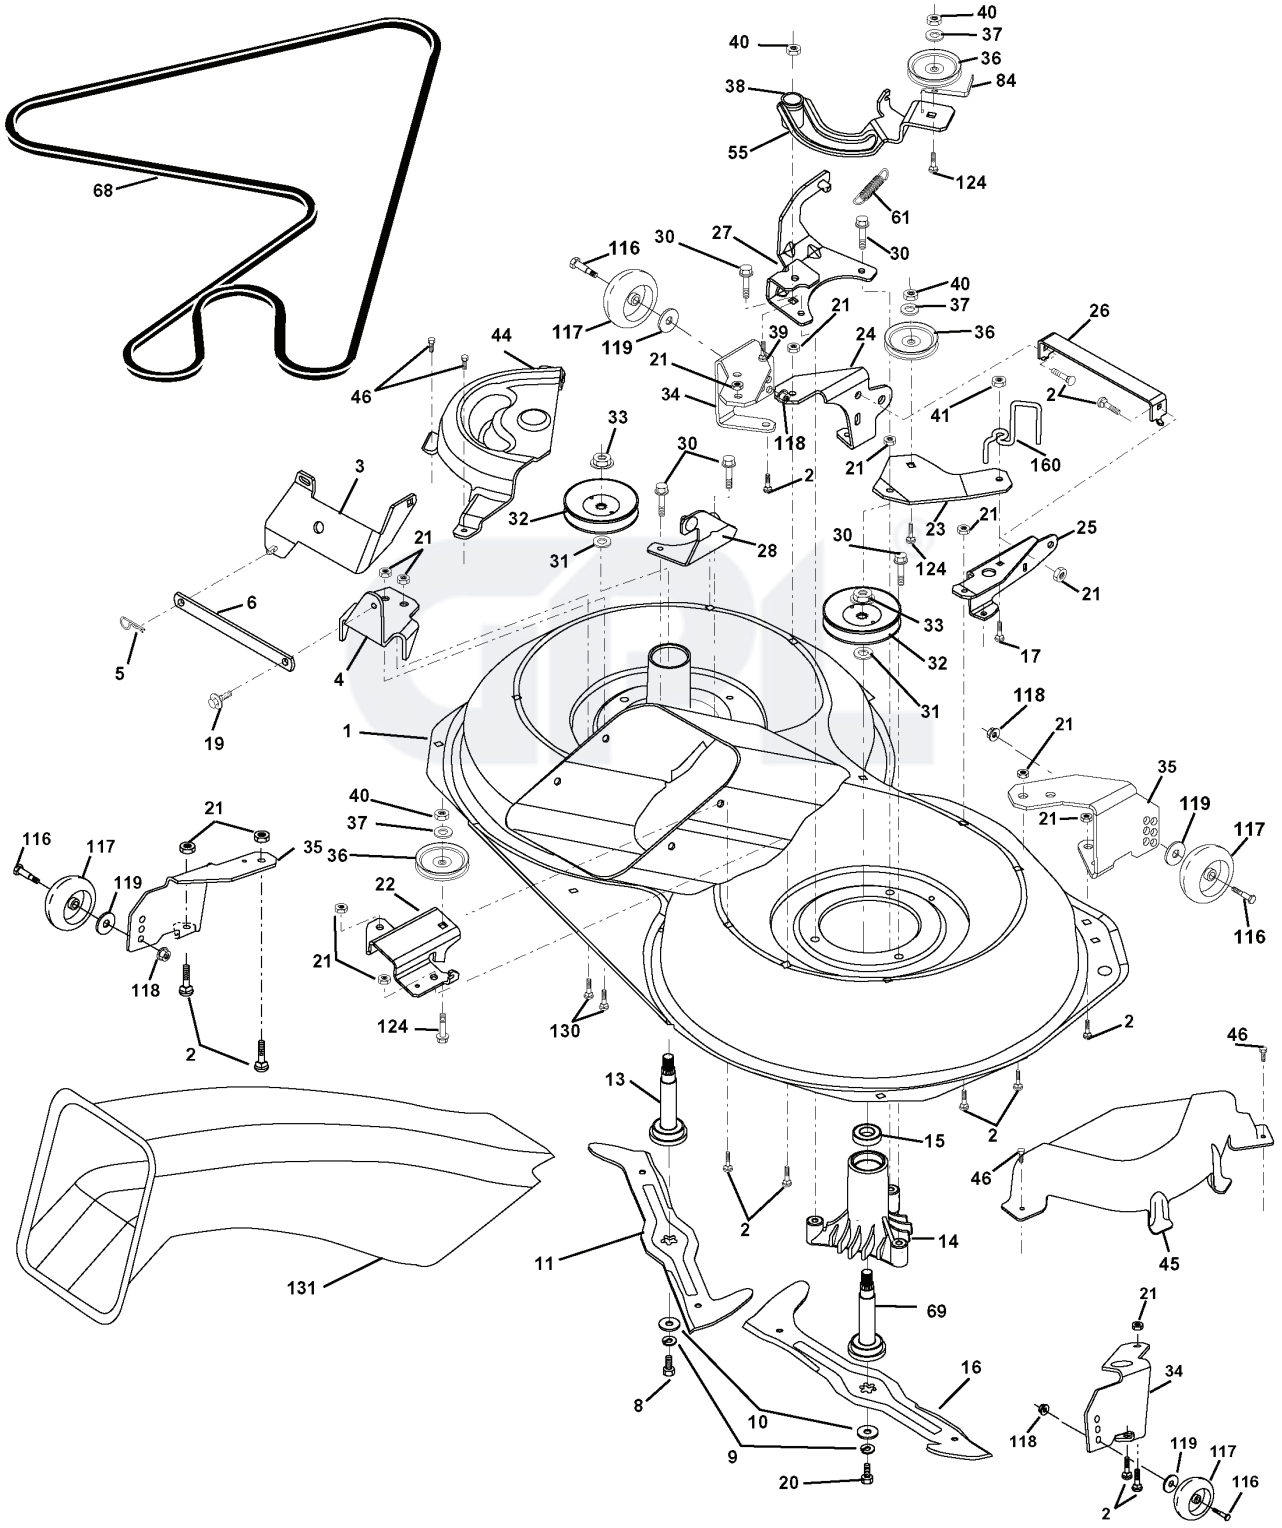

REPAIR PARTS

TRACTOR- -MODEL NO. ICT18A (JICTH18C), PRODUCT NO. 954 13 00-43
MOWER

REF.	PART NO.	DESCRIPTION	REMARK	QTY.	KIT
1	532169160	HOUSING		1	
2	872140506	BOLT		1	
3	532165569	BRACKET		1	
4	532169167	BRACKET		1	
5	532124670	RETAINER RING		1	
6	532165557	ROD		1	
8	532850857	BOLT		1	
9	810030600	WASHER		1	
10	532140296	WASHER		1	
11	532175450	BLADE		1	
13	532137645	SHAFT		1	
14	532128774	BEARING HOUSING		1	
15	532110485	BEARING		1	
16	532175451	BLADE		1	
17	872140610	BOLT		1	
19	532132827	SPEC. BOLT		1	
20	532165484	BOLT		1	
21	873680500	NUT		1	
22	532169165	BRACKET		1	
23	532169166	BRACKET		1	
24	532169170	BRACKET		1	
25	532169171	BRACKET		1	
26	532165237	ROD		1	
27	532169172	BRACKET		1	
28	532169168	BRACKET		1	
30	532157722	SCREW		1	
31	532129963	WASHER		1	
32	532175707	MANDREL PULLEY		1	
33	532137266	NUT		1	
34	532176291	BRACKET		1	
35	532176292	BRACKET		1	
36	532146763	PULLEY		1	
37	819131316	WASHER		1	
38	532169851	SPACER		1	
39	872110622	BOLT		1	
40	873680600	NUT		1	
41	873900600	NUT		1	
44	532169180	COVER		1	
45	532169179	COVER		1	
46	532137729	SCREW		1	
55	532169849	LEVER		1	
61	532175159	SPRING		1	
68	532169178	BELT		1	
69	532165482	SHAFT		1	
84	532156085	BELT GUIDE		1	
116	532137644	SCREW		1	
117	532133957	WHEEL		1	
118	873930600	NUT		1	
119	819121414	WASHER		1	
124	872110612	BOLT		1	
130	872110506	BOLT		1	
131	532165661	PIPE		1	
160	532175160	JOINT		1	
--	532130794	MANDREL		1	
--	532165579	SPINDLE		1	
--	532175842	HOUSING		1	
	PART NO.		REMARK		KIT