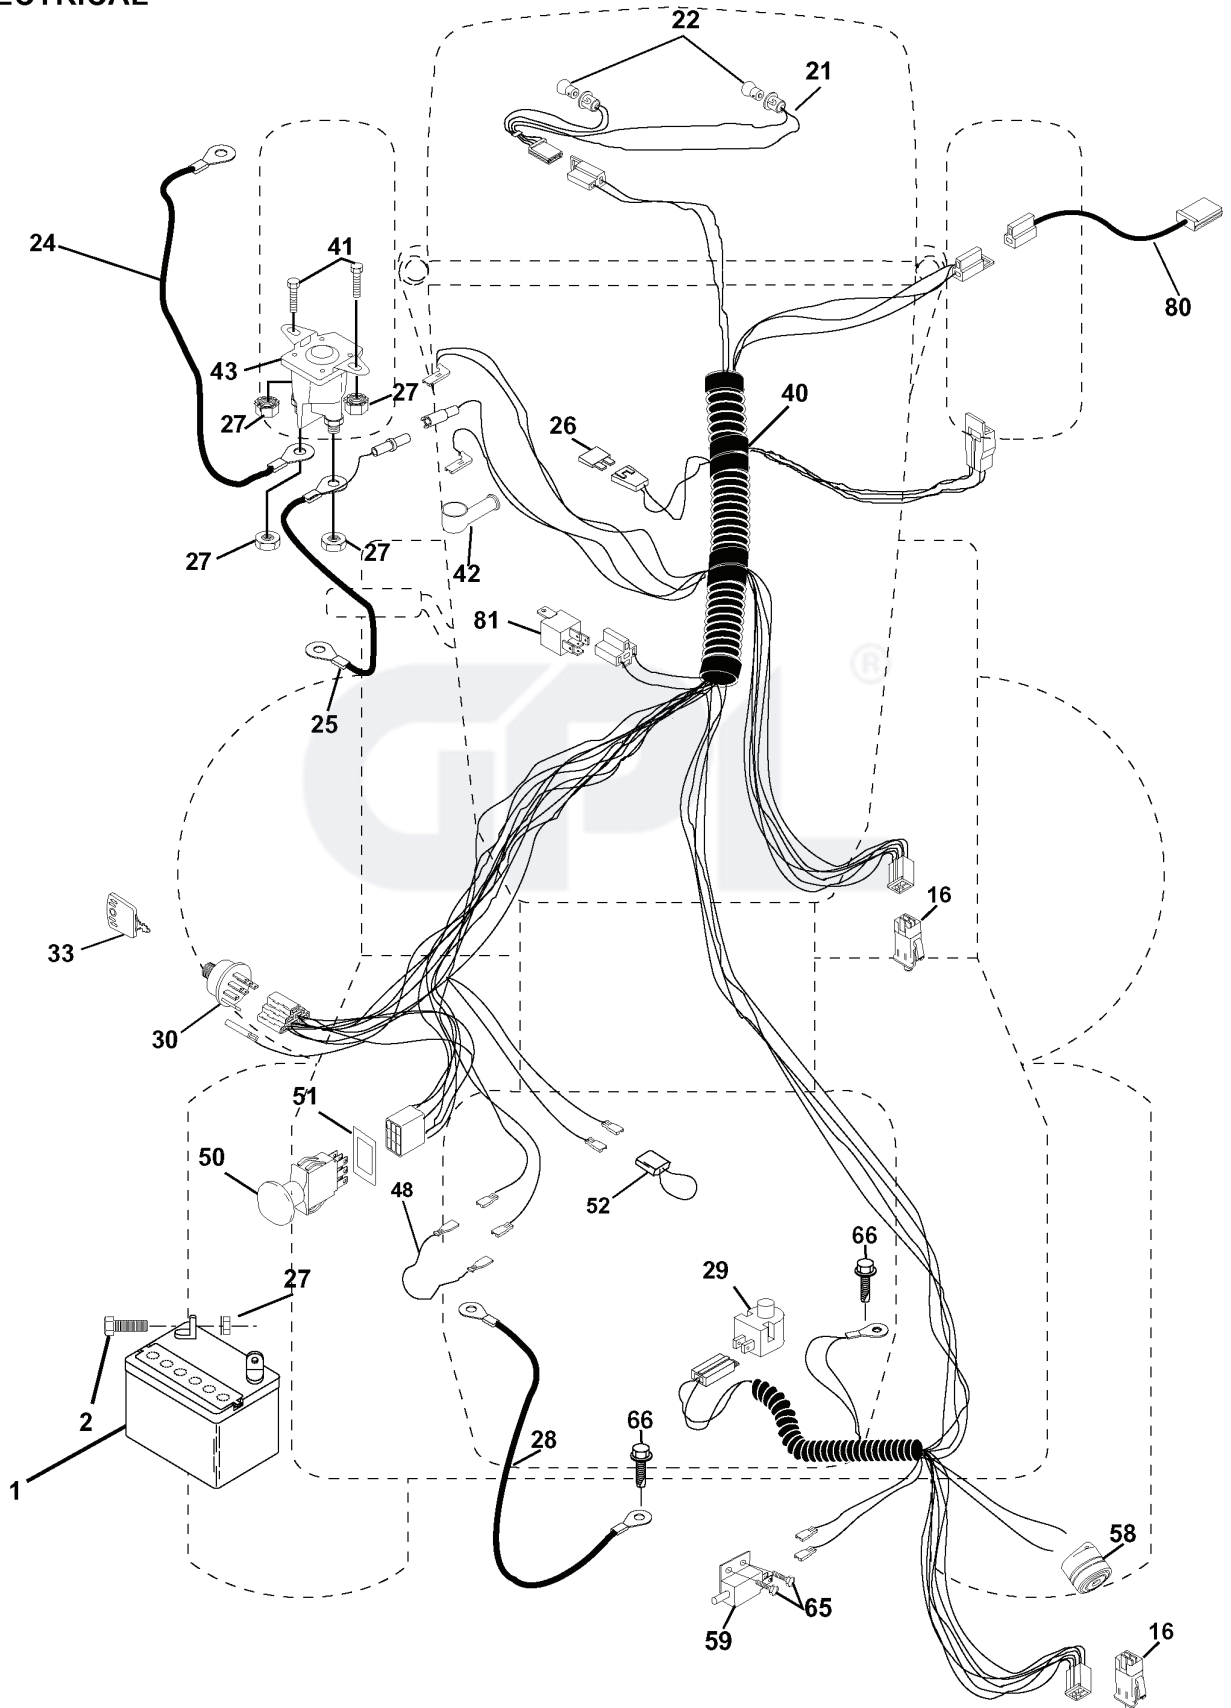

RELAY

PTO SWITCH

POSITION	CIRCUIT
OFF	C + G, B + H
ON	C + F, B + E, A + D

●
NON-REMOVABLE CONNECTIONS

○
REMOVABLE CONNECTIONS

REPAIR PARTS

TRACTOR- -MODEL NO. ICT18A (JICTH18C), PRODUCT NO. 954 13 00-43
STEERING ASSEMBLY

REPAIR PARTS

TRACTOR- -MODEL NO. ICT18A (JICTH18C), PRODUCT NO. 954 13 00-43
DECALS

REF.	PART NO.	DESCRIPTION	REMARK	QTY.	KIT
1	532145498	DECAL		1	
2	532170850	DECAL		1	
3	532170535	DECAL		1	
4	532170536	DECAL		1	
6	532126187	DECAL		1	
7	532162927	DECAL		1	
8	532145437	DECAL		1	
9	532141761	DECAL		1	
10	532145005	DECAL		1	
11	532145494	DECAL		1	
12	532159737	DECAL		1	
13	532166959	DECAL		1	
14	532159736	DECAL		1	
15	532166961	DECAL		1	
16	532162598	DECAL		1	
17	532140837	DECAL		1	
18	532152262	DECAL		1	
20	532166960	DECAL		1	
21	532166286	DECAL		1	
22	532170565	DECAL		1	
23	532170654	DECAL		1	
--	532138311	DECAL		1	
--	532171237	PLATE		1	
--	532175753			1	
--	532175754			1	

REPAIR PARTS

TRACTOR- -MODEL NO. ICT18A (JICTH18C), PRODUCT NO. 954 13 00-43
ELECTRICAL

REF.	PART NO.	DESCRIPTION	REMARK	QTY.	KIT
1	532144927	BATTERY		1	
2	874760412	BOLT		1	
16	532153664	SWITCH		1	
21	532166182	CABLE ASSY		1	
22	532004152	BULB		1	
24	532124780	CABLE		1	
25	532165987	CABLE		1	
26	532175158	FUSE		1	
27	873510400	NUT		1	
28	532127725	CABLE		1	
29	532160784	SWITCH		1	
30	532175566	SWITCH		1	
33	532140401	KEY		1	
40	532170214	CABLE ASSY		1	
41	871110408	BOLT		1	
42	532131563	COVER		1	
43	532175141	SOLENOID		1	
48	532140844	ADAPTER		1	
50	532174652	BRAKER		1	
51	532140405	FRAME		1	
52	532141940	WIRE		1	
58	532169419	BUZZER		1	
59	532166299	SWITCH		1	
65	817211008	SCREW		1	
66	817490608	SCREW		1	
80	532146685	CABLE ASSY		1	
81	532109748	RELAY		1	