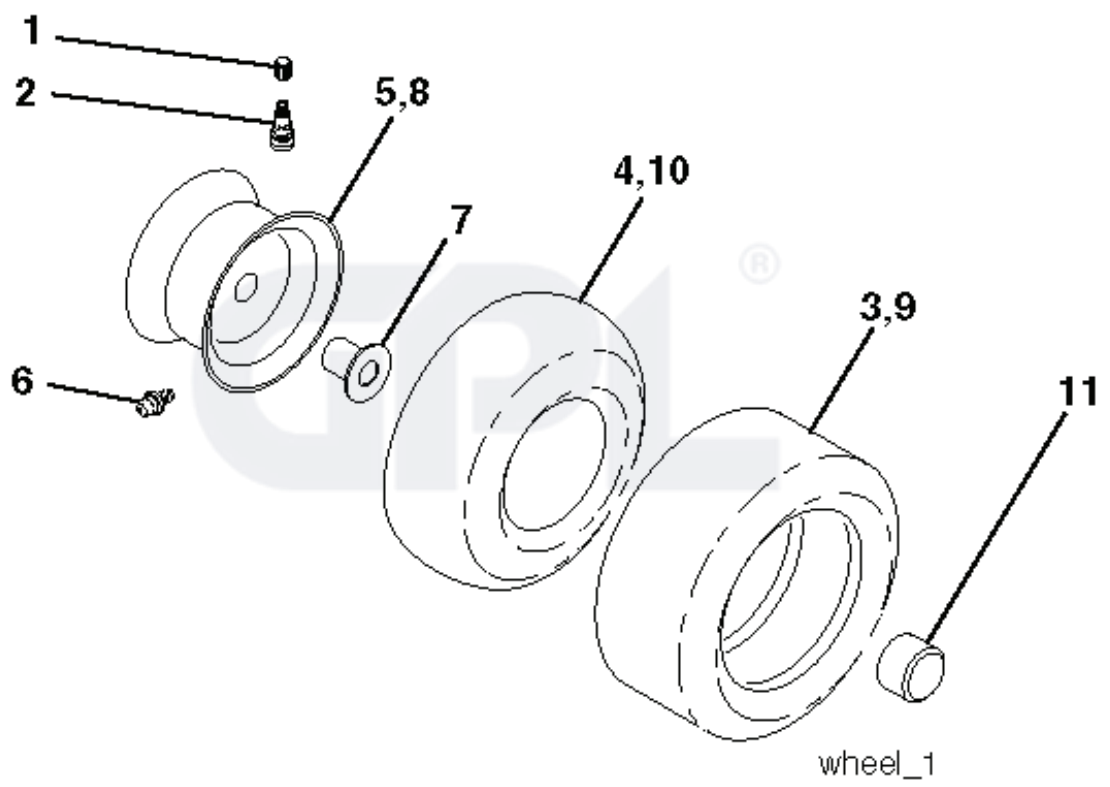

REMOVABLE CONNECTIONS
NON-REMOVABLE CONNECTIONS

RELAY

REF.	PART NO.	DESCRIPTION	REMARK	QTY.	KIT
1	532194637	STEERING WHEEL		1	
2	532184706	SHAFT		1	
3	532169840	SPINDLE		1	
4	532169839	SPINDLE		1	
5	532124931	WASHER		1	
6	532121748	WASHER		1	
8	812000029	RETAINER RING		1	
10	532175121	ROD		1	
11	810040600	WASHER		1	
13	532136518	PIPE		1	
15	532145212	NUT		1	
17	532190753	ROD		1	
29	817000612	SCREW		1	
32	532170162	ROD		1	
33	819111216	WASHER		1	
34	810040500	WASHER		1	
35	873540500	NUT		1	
36	532155099	BUSHING		1	
37	532152927	SCREW		1	
38	532194603	HUB		1	
39	819113812	WASHER		1	
40	873540600	NUT		1	
41	532186737	ADAPTER		1	
42	532169633	SLEEVE		1	
43	532121749	WASHER		1	
44	532190752	SHAFT		1	
46	532121232	HUB CAP		1	
65	532160367	SPACER		1	
67	872110618	BOLT		1	
68	532169827	SHAFT		1	
71	532175146	STEERING GEAR		1	
82	532199978	SUPPORT ESSIEU AVANT		1	
87	532173966	WASHER		1	
88	532175118	BOLT		1	
91	532175553	SPRING		1	
95	532188967	WASHER		1	
97	874780564	BOLT		1	
118	532406013	BEARING		1	

REF.	PART NO.	DESCRIPTION	REMARK	QTY.	KIT
1	532059192	CAP VALVE		1	
9	532122082	TIRE		1	
2	532065139	NIPPLE		1	
6	532124957	FITTING		1	
8	532138337	RIM SPROCKET		1	
4	532059904	HOSE		1	
10	532124926	HOSE		1	
5	532138336	RIM		1	
11	532175039	HUB CAP		1	
3	532106222	TIRE		1	
--	532144334	SEALING FOAM	NOT SHOWN	1	
7	532124959	BEARING		1	