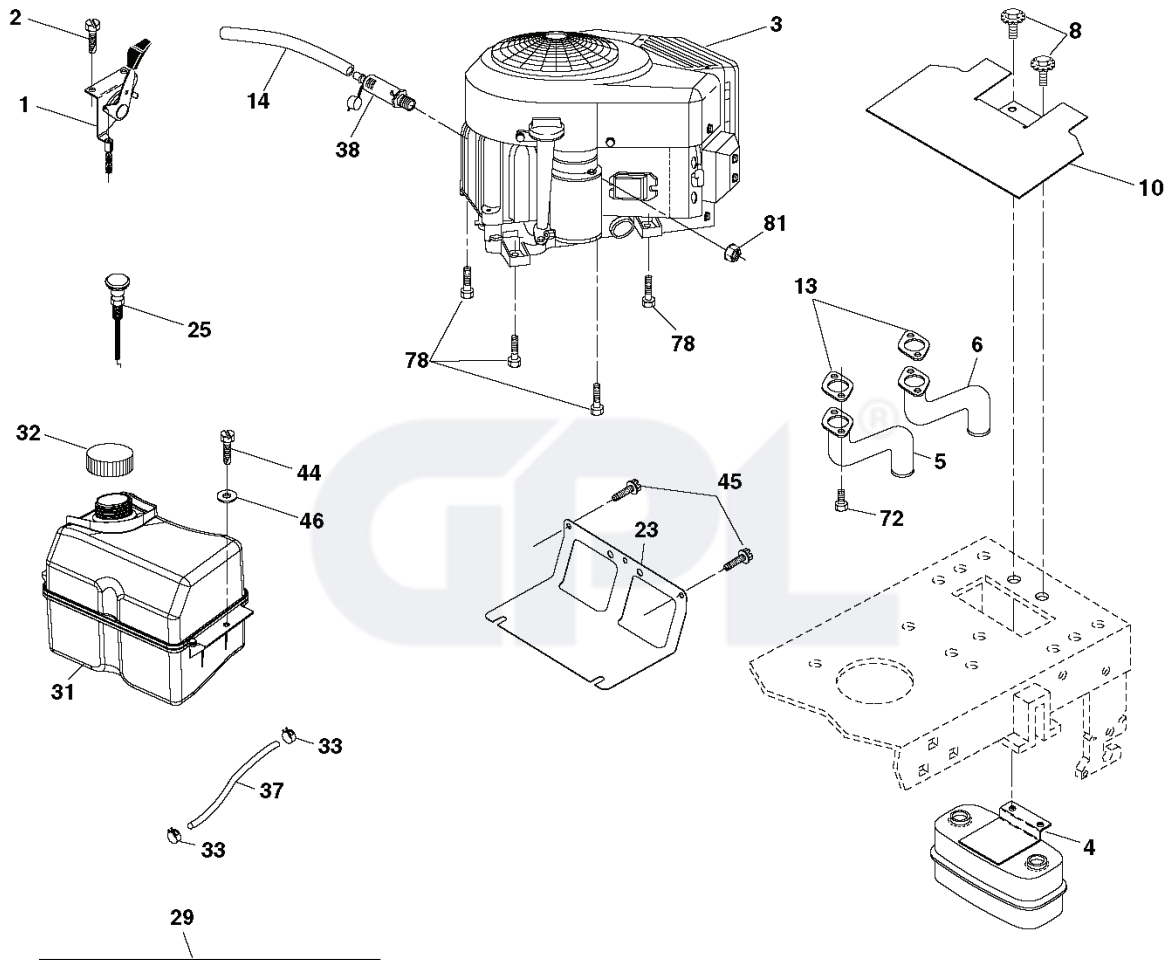

OPTIONAL EQUIPMENT
Spark Arrester

engine-bs intek-twin_43_r1

REF.	PART NO.	DESCRIPTION	REMARK	QTY.	KIT
1	532170771	THROTTLE TRIGGER		1	
2	817720408	SCREW		1	
3				1	
4	532149723	MUFFLER		1	
5	532159955	TUBE		1	
6	532160589	TUBE		1	
8	532171877	BOLT		1	
10	532146629	HEAT SHIELD		1	
13	532165391	GASKET		1	
14	532148456	TUBE		1	
23	532169837	HEAT SHIELD		1	
25	532191812	CONTROL		1	
29	532137180	SPARK ARRESTER KIT		1	
31	532185534	TANK UNIT		1	
32	532197725	PLUG		1	
33	532123487	HOSE CLAMP		1	
37	532137040	HOSE		1	
38	532181654	PLUG		1	
44	817670412	SCREW		1	
45	817000612	SCREW		1	
46	819091416	WASHER		1	
72	532183906	SCREW		1	
78	817060620	SCREW		1	
81	873510400	NUT		1	

GPL®