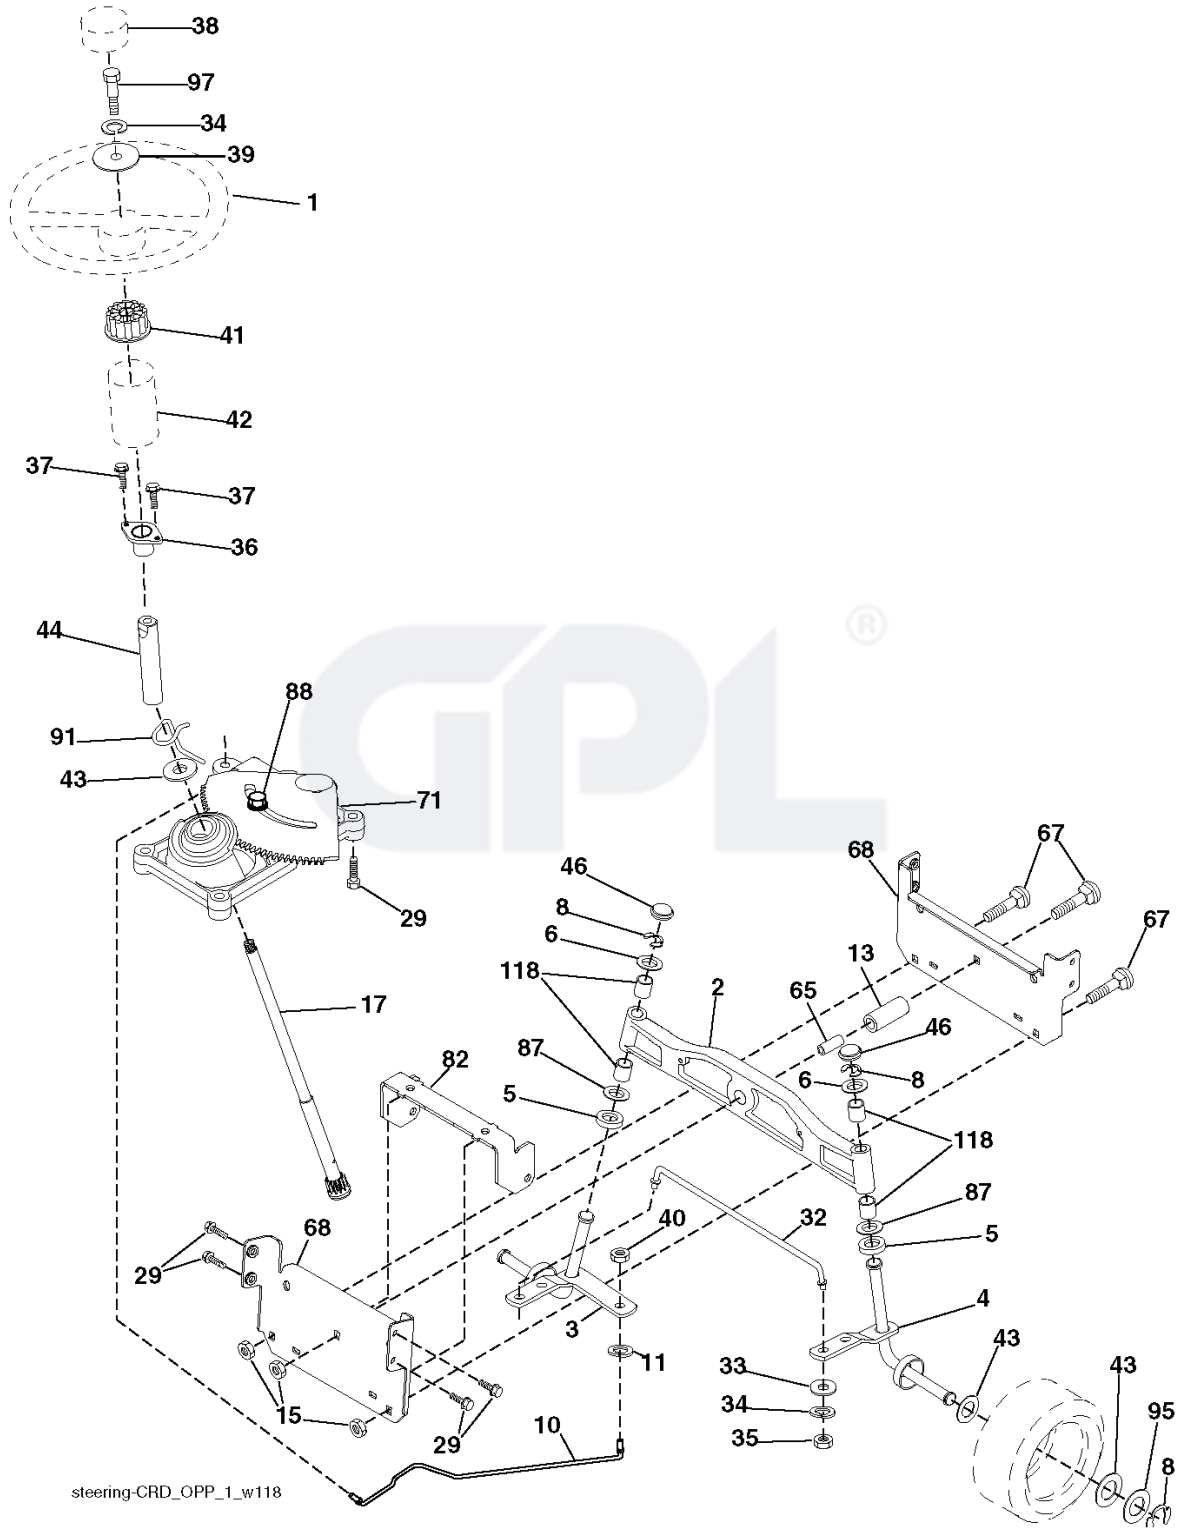

REF.	PART NO.	DESCRIPTION	REMARK	QTY.	KIT
1	532194637	STEERING WHEEL		1	
2	532184706	SHAFT		1	
3	532169840	SPINDLE		1	
4	532169839	SPINDLE		1	
5	532124931	WASHER		1	
6	532121748	WASHER		1	
8	812000029	RETAINER RING		1	
10	532175121	ROD		1	
11	810040600	WASHER		1	
13	532136518	PIPE		1	
15	532145212	NUT		1	
17	532190753	ROD		1	
29	817000612	SCREW		1	
32	532170162	ROD		1	
33	819111216	WASHER		1	
34	810040500	WASHER		1	
35	873540500	NUT		1	
36	532155099	BUSHING		1	
37	532152927	SCREW		1	
38	532194603	HUB		1	
39	819113812	WASHER		1	
40	873540600	NUT		1	
41	532186737	ADAPTER		1	
42	532169633	SLEEVE		1	
43	532121749	WASHER		1	
44	532190752	SHAFT		1	
46	532121232	HUB CAP		1	
65	532160367	SPACER		1	
67	872110618	BOLT		1	
68	532169827	SHAFT		1	
71	532175146	STEERING GEAR		1	
82	532199978	SUPPORT ESSIEU AVANT		1	
87	532173966	WASHER		1	
88	532175118	BOLT		1	
91	532175553	SPRING		1	
95	532188967	WASHER		1	
97	874780564	BOLT		1	
118	532406013	BEARING		1