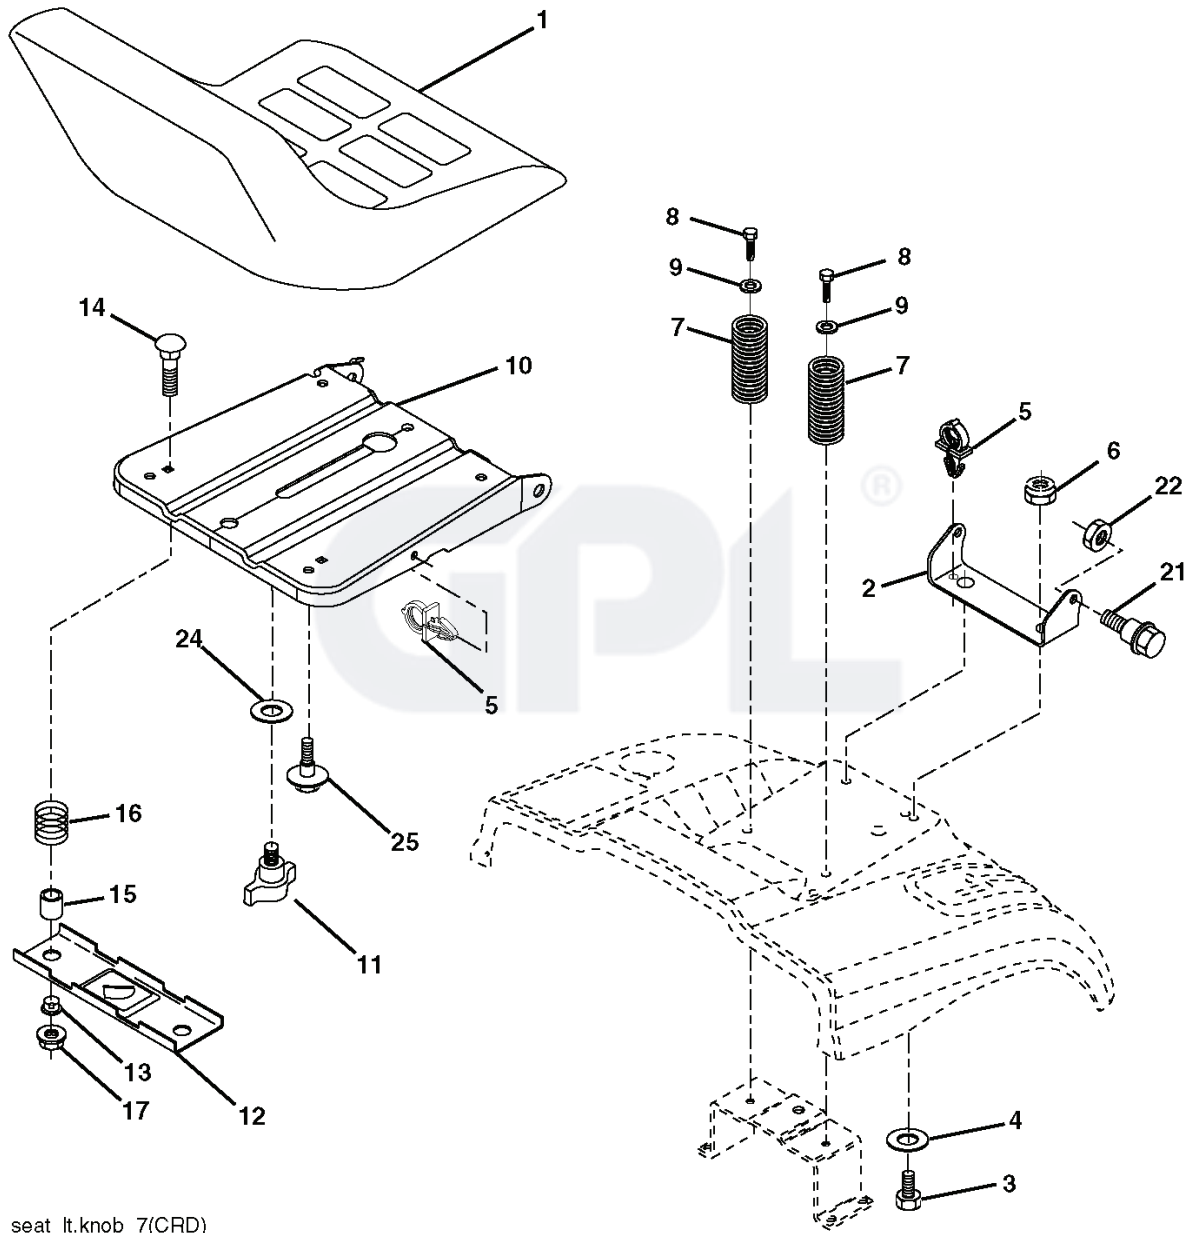

GPL®

36(92cm)_deck-elect.(CRD)_6

REF.	PART NO.	DESCRIPTION	REMARK	QTY.	KIT
1	532400108	HOUSING		1	
2	872140506	BOLT		1	
3	532165569	BRACKET		1	
4	532165558	BRACKET		1	
5	532124670	RETAINER RING		1	
6	532165557	ROD		1	
8	532181712	BOLT		1	
9	810030600	WASHER		1	
10	532140296	WASHER		1	
11	532186385	BLADE		1	
13	532137645	SHAFT		1	
14	532128774	BEARING HOUSING		1	
15	532110485	BEARING		1	
16	532186386	BLADE		1	
17	872140610	BOLT		1	
18	872110606	BOLT		1	
19	532132827	SPEC. BOLT		1	
20	532181713	BOLT		1	
21	873680500	NUT		1	
22	532199590	BRACKET		1	
23	532165446	PLATE		1	
24	532165242	BRACKET		1	
25	532165244	BRACKET		1	
26	532400110	SUPPORT		1	
27	532165568	BRACKET		1	
28	532165567	BRACKET		1	
30	532173984	SCREW		1	
31	532187690	WASHER		1	
32	532153532	PULLEY		1	
33	532400234	NUT		1	
34	532400107	BRACKET		1	
35	532400106	BRACKET		1	
36	532146763	PULLEY		1	
40	873680600	NUT		1	
41	873900600	NUT		1	
44	532175538	COVER		1	
45	532175539	COVER		1	
46	532137729	SCREW		1	
55	532199498	ARM		1	
56	532165723	SPACER		1	
61	532199486	SPRING		1	
67	532106932	KNOB		1	
68	532402008	BELT		1	
69	532165482	SHAFT		1	
84	532156085	BELT GUIDE		1	
116	532193406	BOLT		1	
117	532174873	WHEEL		1	
119	819132012	WASHER		1	
124	872110612	BOLT		1	
130	872110506	BOLT		1	
131	532165661	PIPE		1	
152	532176074	WIRE		1	
158	817720408	SCREW		1	
185	532188234	CABLE		1	
254	817000616	SCREW		1	
295	532412171	PLATE		1	
296	872140406	BOLT		1	
297	873930400	NUT		1	
---	532181857	BEARING HOUSING	NOT SHOWN	1	
---	532181858	BEARING HOUSING	NOT SHOWN	1	
---	532413711	CUTTING DECK	NOT SHOWN	1	