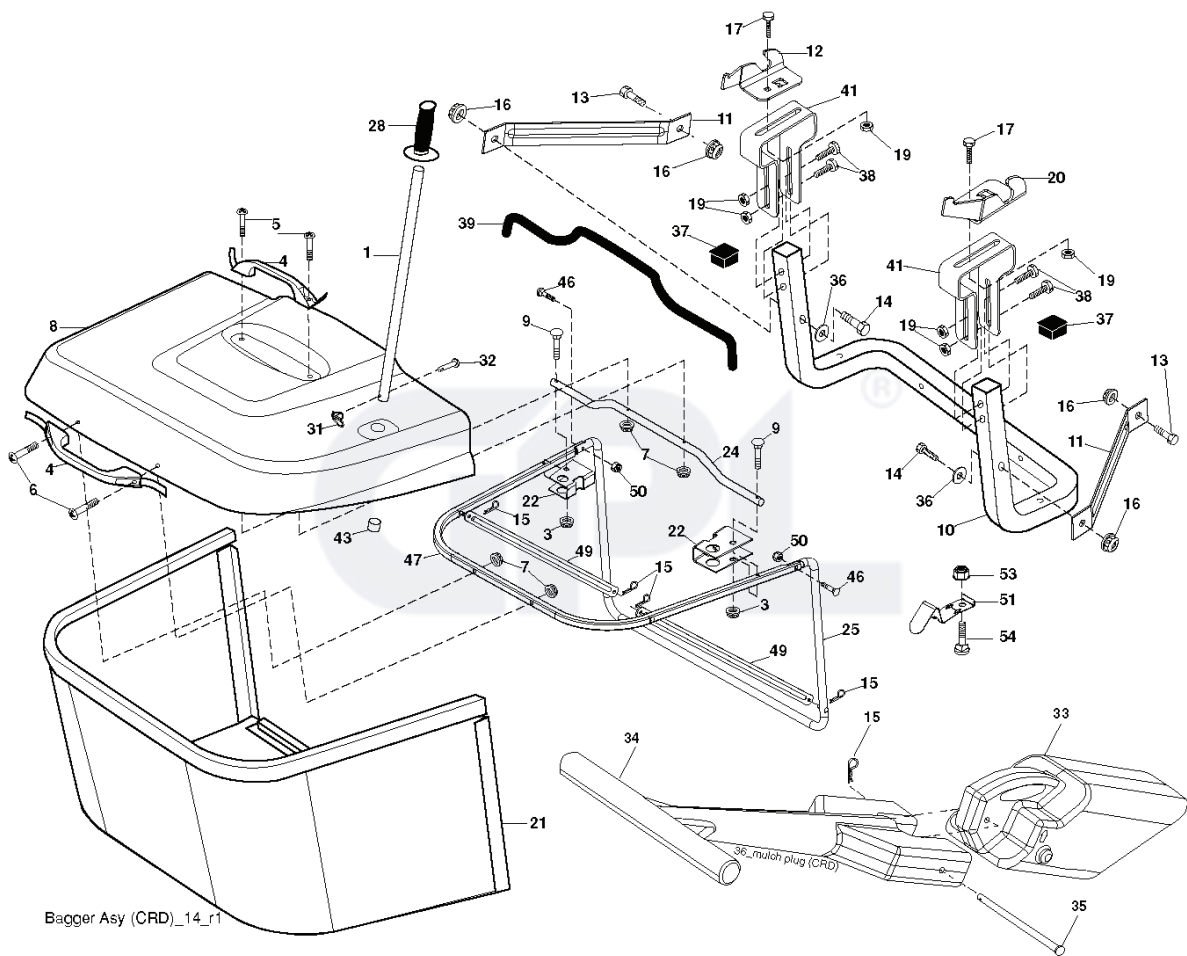

REMOVABLE CONNECTIONS
NON-REMOVABLE CONNECTIONS

RELAY

REF.	PART NO.	DESCRIPTION	REMARK	QTY.	KIT
1	532194637	STEERING WHEEL		1	
2	532184706	SHAFT		1	
3	532169840	SPINDLE		1	
4	532169839	SPINDLE		1	
5	532124931	WASHER		1	
6	532121748	WASHER		1	
8	812000029	RETAINER RING		1	
10	532175121	ROD		1	
11	810040600	WASHER		1	
13	532136518	PIPE		1	
15	532145212	NUT		1	
17	532190753	ROD		1	
29	817000612	SCREW		1	
32	532170162	ROD		1	
33	819111216	WASHER		1	
34	810040500	WASHER		1	
35	873540500	NUT		1	
36	532155099	BUSHING		1	
37	532152927	SCREW		1	
38	532194603	HUB		1	
39	819113812	WASHER		1	
40	873540600	NUT		1	
41	532186737	ADAPTER		1	
42	532169633	SLEEVE		1	
43	532121749	WASHER		1	
44	532190752	SHAFT		1	
46	532121232	HUB CAP		1	
65	532160367	SPACER		1	
67	872110618	BOLT		1	
68	532169827	SHAFT		1	
71	532175146	STEERING GEAR		1	
82	532199978	SUPPORT ESSIEU AVANT		1	
87	532173966	WASHER		1	
88	532175118	BOLT		1	
91	532175553	SPRING		1	
95	532188967	WASHER		1	
97	874780564	BOLT		1	
118	532406013	BEARING		1	

REF.	PART NO.	DESCRIPTION	REMARK	QTY.	KIT
1	532059192	CAP VALVE		1	
9	532122082	TIRE		1	
2	532065139	NIPPLE		1	
6	532124957	FITTING		1	
8	532138337	RIM SPROCKET		1	
4	532059904	HOSE		1	
10	532124926	HOSE		1	
5	532138336	RIM		1	
11	532175039	HUB CAP		1	
3	532106222	TIRE		1	
--	532144334	SEALING FOAM	NOT SHOWN	1	
7	532124959	BEARING		1	