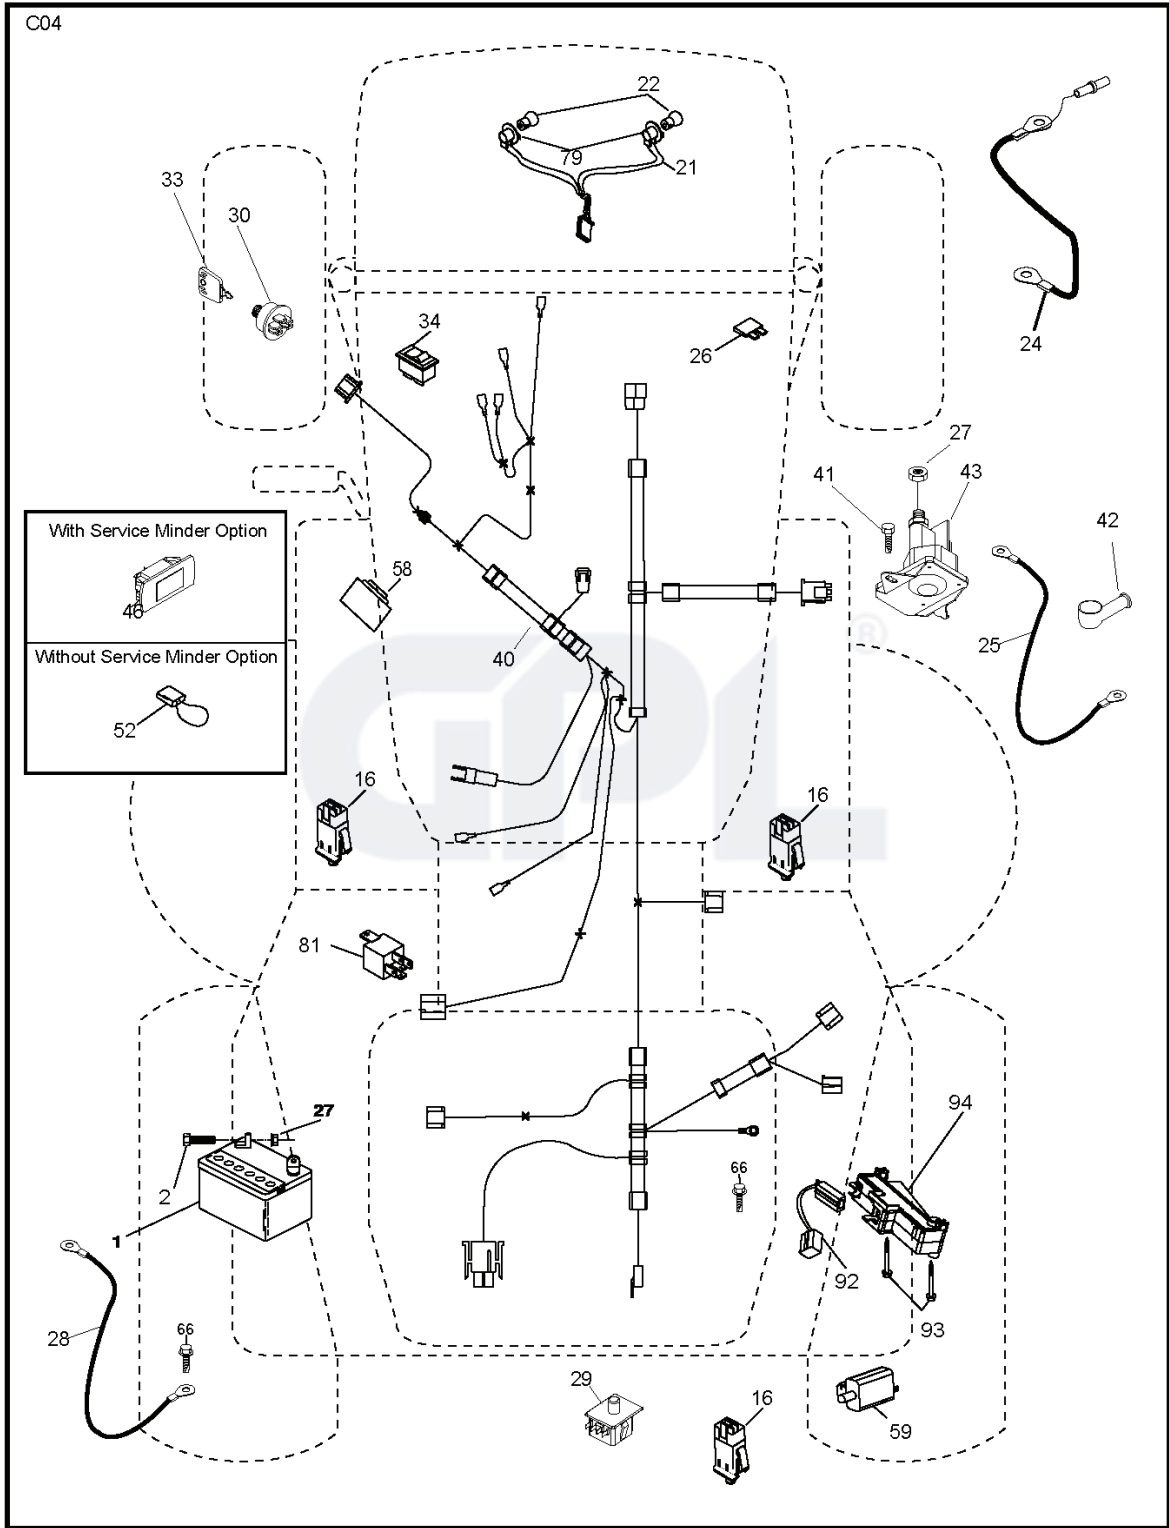

C04

REF.	PART NO.	DESCRIPTION	REMARK	QTY.	KIT
1	532163465	BATTERY		1	
2	874760412	BOLT		1	
16	532176138	MICRO SWITCH		1	
21	532183759	HARNESS		1	
22	532004152	BULB		1	
24	532421299	CABLE		1	
25	532165987	CABLE		1	
26	532175158	FUSE		1	
27	873510400	NUT		1	
28	532127725	CABLE		1	
29	532192749	SWITCH.SEAT.DP W/RAMPS		1	
30	532193350	IGNITION MODULE		1	
33	532411935	KEY		1	
34	532110712	SWITCH		1	
40	532403620	CABLE		1	
41	871110408	BOLT		1	
42	532131563	COVER		1	
43	532192507	SOLENOID		1	
46	532413931	HOUR METER		1	
58	532169419	BUZZER		1	
59	532180379	SWITCH FBI		1	
66	817490608	SCREW		1	
79	532175242	HOLDER		1	
81	532109748	RELAY		1	
92	532196615	CABLE ASSY		1	
93	532192540	SCREW		1	
94	532191834	MODULE.REVERSE.ROS		1