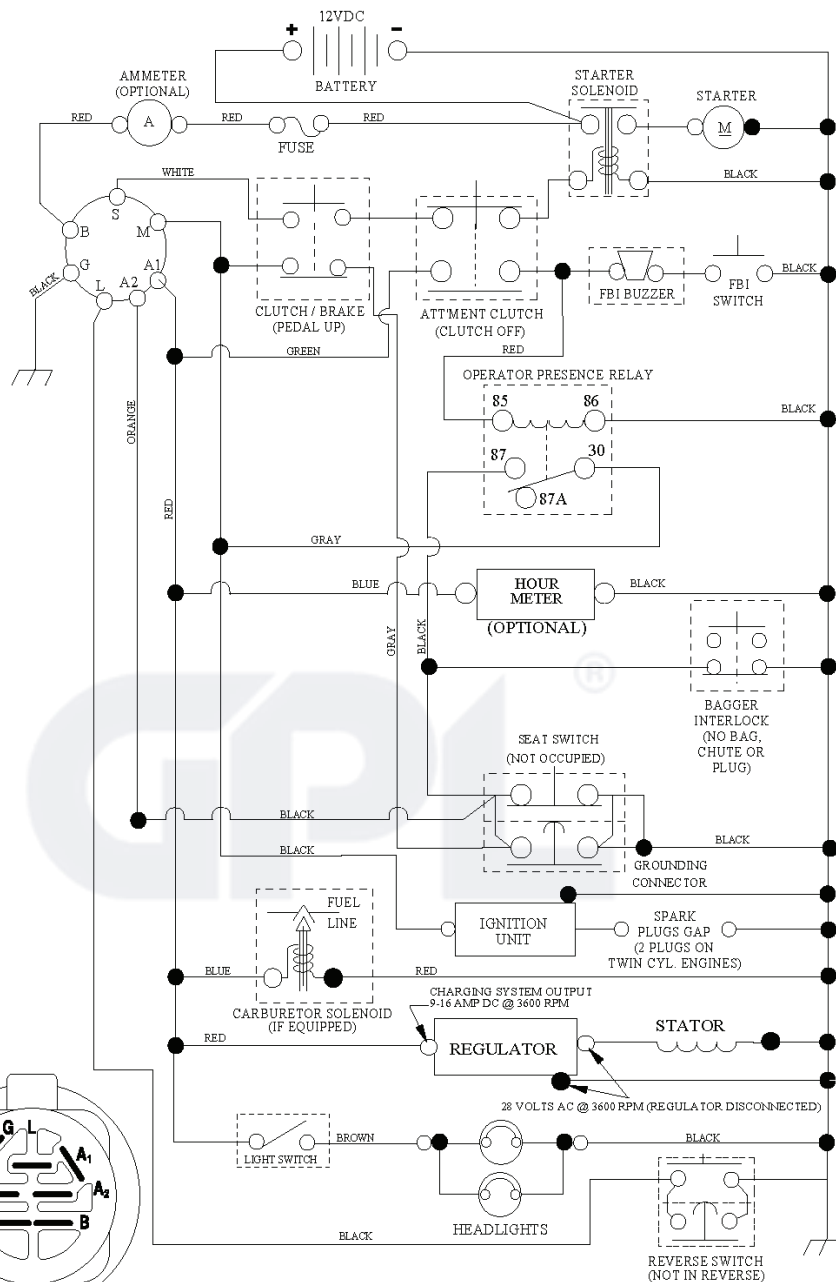

REF.	PART NO.	DESCRIPTION	REMARK	QTY.	KIT
1	532170771	THROTTLE TRIGGER		1	
2	817720408	SCREW		1	
3				1	
4	532149723	MUFFLER		1	
5	532160589	TUBE		1	
6	532159955	TUBE		1	
8	532171877	BOLT		1	
10	532146629	HEAT SHIELD		1	
13	532165391	GASKET		1	
23	532169837	HEAT SHIELD		1	
25	532191812	CONTROL		1	
29	532137180	SPARK ARRESTER KIT		1	
31	532407551	FUEL TANK		1	
32	532197725	PLUG		1	
33	532123487	HOSE CLAMP		1	
37	532137040	HOSE		1	
44	817670412	SCREW		1	
45	817000612	SCREW		1	
46	819091416	WASHER		1	
72	532183906	SCREW		1	
78	817060620	SCREW		1	
81	873510400	NUT		1	
119	532199768	* LENKRAD		1	
120	532199767	GUARD		1	
121	532196688	NUT		1	
122	532137729	SCREW		1	
123	817670508	SCREW		1	
124	532199772	ROD		1	
125	532199773	ROD		1	
132	532420757	SHIELD		1	
133	532420756	SHIELD		1	
134	532423062	NUT		1	
135	532423063	WASHER		1	

GPL®

lift-rh.1piece_9_r1

REF.	PART NO.	DESCRIPTION	REMARK	QTY.	KIT
1	532404981	PLUNGE		1	
2	532159471	LEVER		1	
3	532105767	PIN RETAINING SCREW		1	
4	812000002	RETAINER RING		1	
5	819211621	WASHER		1	
6	532120183	BEARING		1	
7	532125631	HANDLE		1	
8	532124526	KNOB		1	
11	532165829	ROD		1	
12	532165831	ROD		1	
13	532124670	RETAINER RING		1	
15	532173288	LINK		1	
16	873350800	NUT		1	
17	532175689	BRACKET		1	
18	873800800	NUT		1	
19	532139868	LEVER		1	
20	532194209	SPRING		1	
23	532110807	NUT		1	
24	819131016	WASHER		1	
25	532124874	SPRING		1	
26	532169484	PIN		1	
27	532126971	LEVER		1	
28	873350600	NUT		1	
29	532138057	KNOB		1	
30	532150233	TRUNNION		1	
31	532169865	BEARING		1	
32	873540600	NUT		1	
36	532155097	INDICATOR		1	
37	532123935	PLUG		1	
38	817060516	SCREW		1	
40	819112410	WASHER		1	
41	532123934	INDICATOR		1	
49	532145212	NUT		1	
50	532110452	NUT		1	

IGNITION SWITCH

POSITION	CIRCUIT "MAKE"
OFF	M+G+A1
RUN/OVERRIDE	B+A1
RUN	B+A1 L+A2
START	B+S+A1

WIRING INSULATED CLIPS

NOTE: IF WIRING INSULATED CLIPS WERE REMOVED FOR SERVICING OF UNIT, THEY SHOULD BE RE-INSTALLED TO PROPERLY SECURE YOUR WIRING.