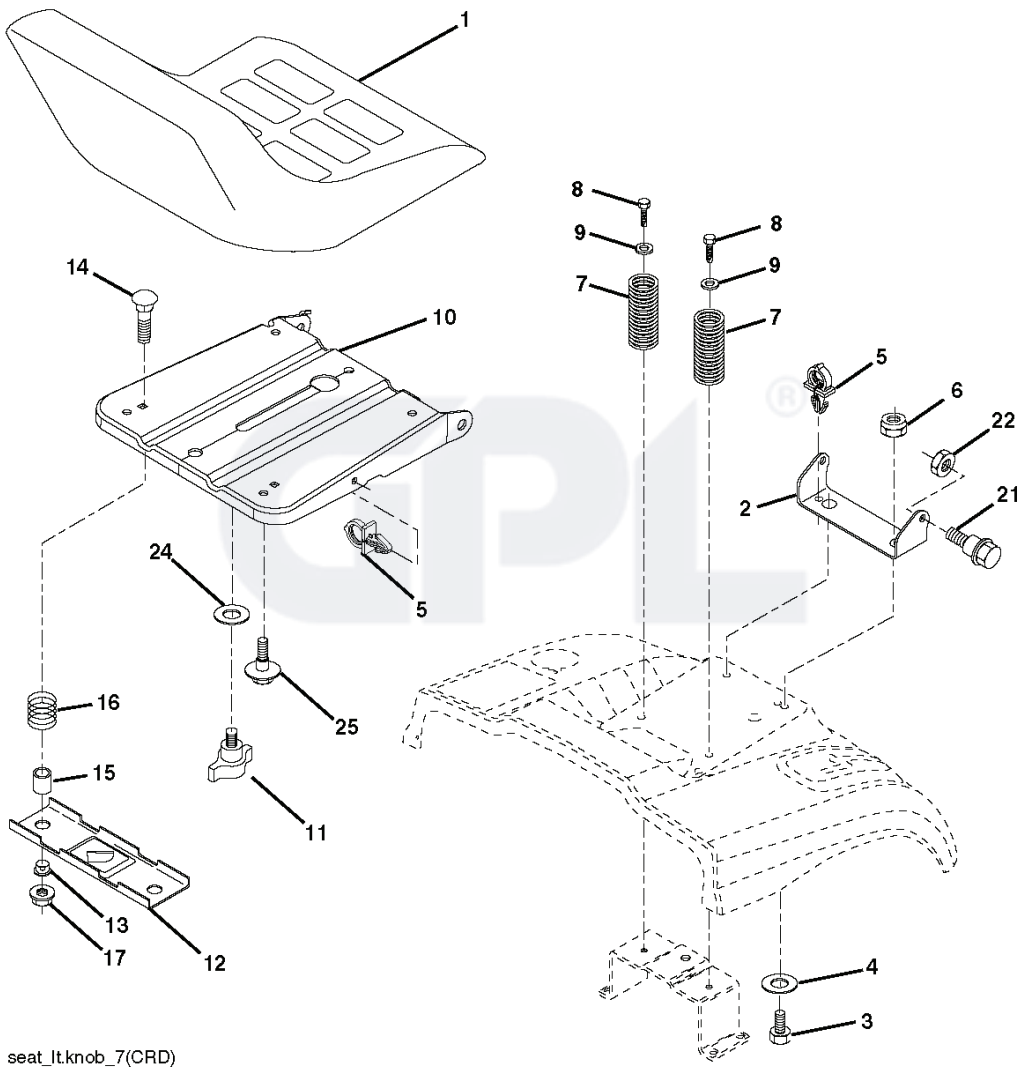

36(92cm)_deck-elect.(CRD)_11

REF.	PART NO.	DESCRIPTION	REMARK	QTY.	KIT
1	532400108	HOUSING		1	
2	872140506	BOLT		1	
3	532431864	BRACKET		1	
4	532165558	BRACKET		1	
5	532124670	RETAINER RING		1	
6	532165557	ROD		1	
8	532181712	BOLT		1	
9	810030600	WASHER		1	
10	532140296	WASHER		1	
11	532186385	BLADE		1	
13	532137645	SHAFT		1	
14	532128774	BEARING HOUSING		1	
15	532110485	BEARING		1	
16	532186386	BLADE		1	
17	872140610	BOLT		1	
18	872110606	BOLT		1	
19	532132827	SPEC. BOLT		1	
20	532181713	BOLT		1	
21	873680500	NUT		1	
22	532199590	BRACKET		1	
23	532165446	PLATE		1	
24	532165242	BRACKET		1	
25	532165244	BRACKET		1	
26	532400110	SUPPORT		1	
27	532165568	BRACKET		1	
28	532165567	BRACKET		1	
30	532173984	SCREW		1	
31	532187690	WASHER		1	
32	532153532	PULLEY		1	
33	532400234	NUT		1	
34	532400107	BRACKET		1	
35	532400106	BRACKET		1	
36	532146763	PULLEY		1	
40	873680600	NUT		1	
41	873900600	NUT		1	
44	532420752	COVER		1	
45	532420753	COVER		1	
46	532137729	SCREW		1	
55	532199498	ARM		1	
56	532165723	SPACER		1	
61	532199486	SPRING		1	
67	532106932	KNOB		1	
68	532402008	BELT		1	
69	532165482	SHAFT		1	
84	532156085	BELT GUIDE		1	
116	532193406	BOLT		1	
117	532174873	WHEEL		1	
119	819132012	WASHER		1	
124	872110612	BOLT		1	
130	872110506	BOLT		1	
131	532165661	PIPE		1	
152	532176074	WIRE		1	
158	817720408	SCREW		1	
174	532400241	PROTECTOR		1	
185	532188234	CABLE		1	
254	817000616	SCREW		1	
295	532412171	PLATE		1	
296	872140406	BOLT		1	
297	873930400	NUT		1	
306	532423062	NUT		1	
---	532181857	BEARING HOUSING		1	
---	532181858	BEARING HOUSING		1	
---	532422785	CUTTING DECK		1	