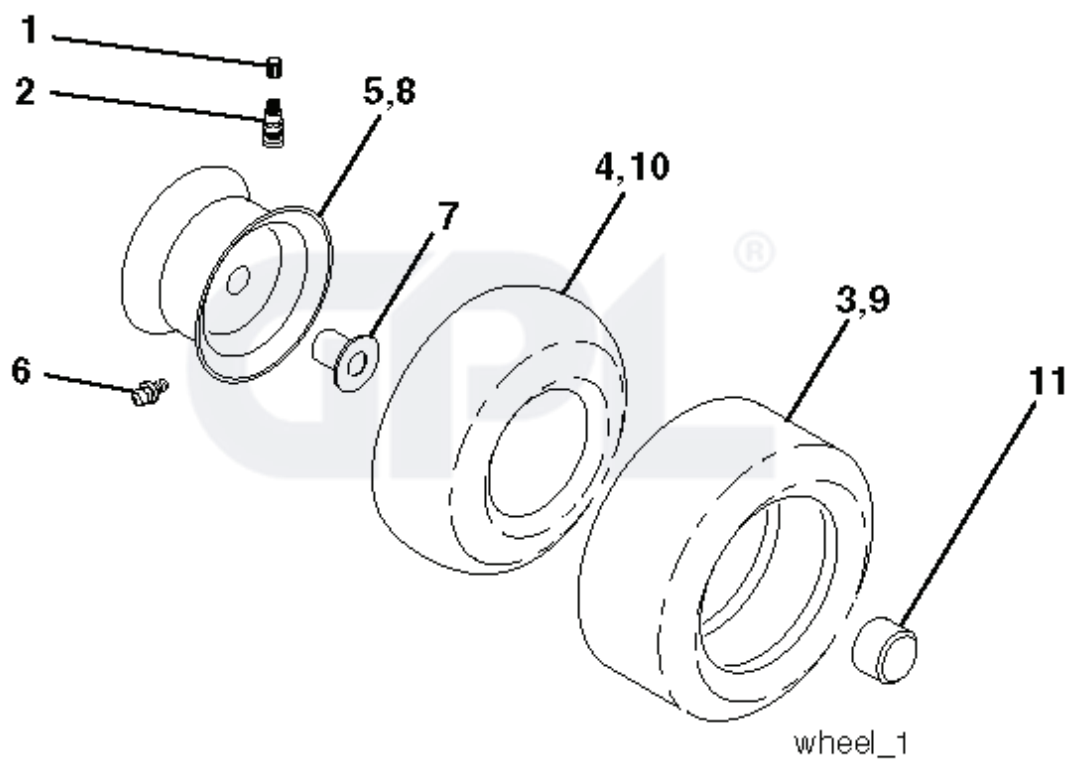

REF.	PART NO.	DESCRIPTION	REMARK	QTY.	KIT
1	532059192	CAP VALVE		1	
2	532065139	NIPPLE		1	
3	532106222	TIRE		1	
4	532059904	HOSE		1	
5	532138336	RIM		1	
6	532124957	FITTING		1	
7	532124959	BEARING		1	
8	532138337	RIM SPROCKET		1	
9	532122082	TIRE		1	
10	532124926	HOSE		1	
11	532175039	HUB CAP		1	
--	532144334	SEALING FOAM		1	
	PART NO.		REMARK		KIT