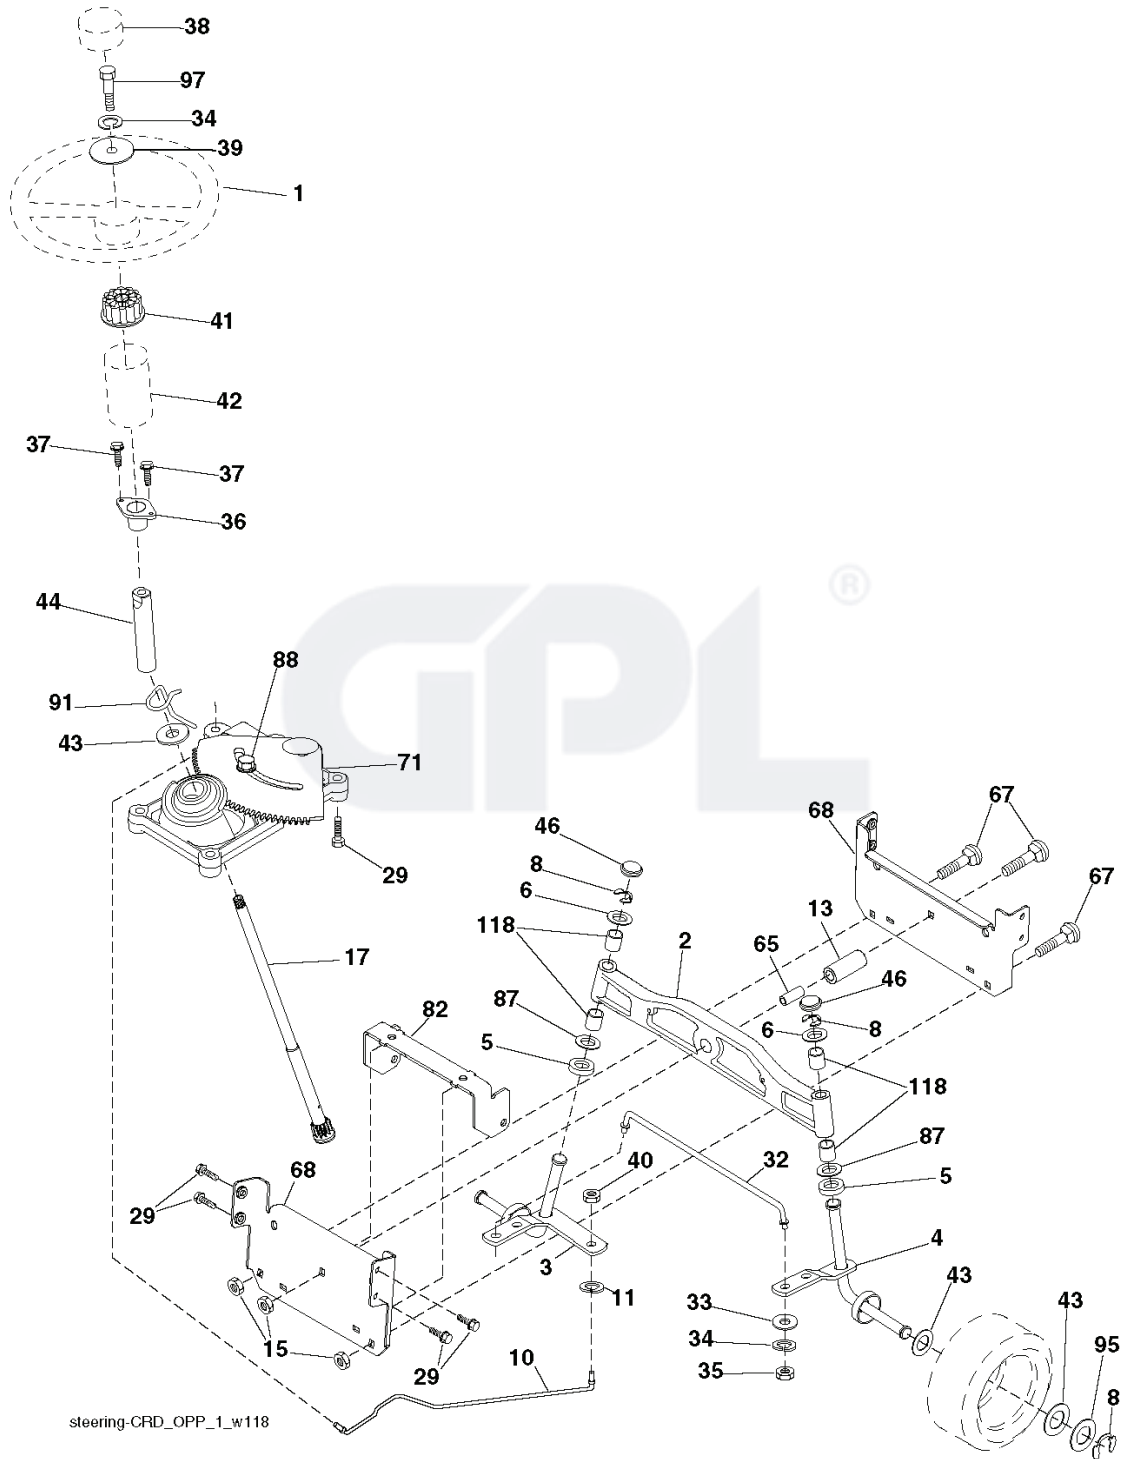

steering-CRD_OPP_1_w118

REF.	PART NO.	DESCRIPTION	REMARK	QTY.	KIT
1	532424146	STEERING WHEEL		1	
2	532193542	AXLE		1	
3	532169840	SPINDLE		1	
4	532169839	SPINDLE		1	
5	532124931	WASHER		1	
6	532121748	WASHER		1	
8	812000029	RETAINER RING		1	
10	532175121	ROD		1	
11	810040600	WASHER		1	
13	532136518	PIPE		1	
15	532145212	NUT		1	
17	532190753	ROD		1	
29	817000612	SCREW		1	
32	532170162	ROD		1	
33	819111216	WASHER		1	
34	810040500	WASHER		1	
35	873540500	NUT		1	
36	532155099	BUSHING		1	
37	532152927	SCREW		1	
38	532424147	HUB CAP		1	
39	819113812	WASHER		1	
40	873540600	NUT		1	
41	532186737	ADAPTER		1	
42	532169633	SLEEVE		1	
43	532121749	WASHER		1	
44	532190752	SHAFT		1	
46	532121232	HUB CAP		1	
65	532414736	SPACER		1	
67	872110618	BOLT		1	
68	532169827	SHAFT		1	
71	532175146	STEERING GEAR		1	
82	532199978	SUPPORT ESSIEU AVANT		1	
87	532173966	WASHER		1	
88	532175118	BOLT		1	
91	532175553	SPRING		1	
95	532188967	WASHER		1	
97	874780564	BOLT		1	
118	532406013	BEARING		1