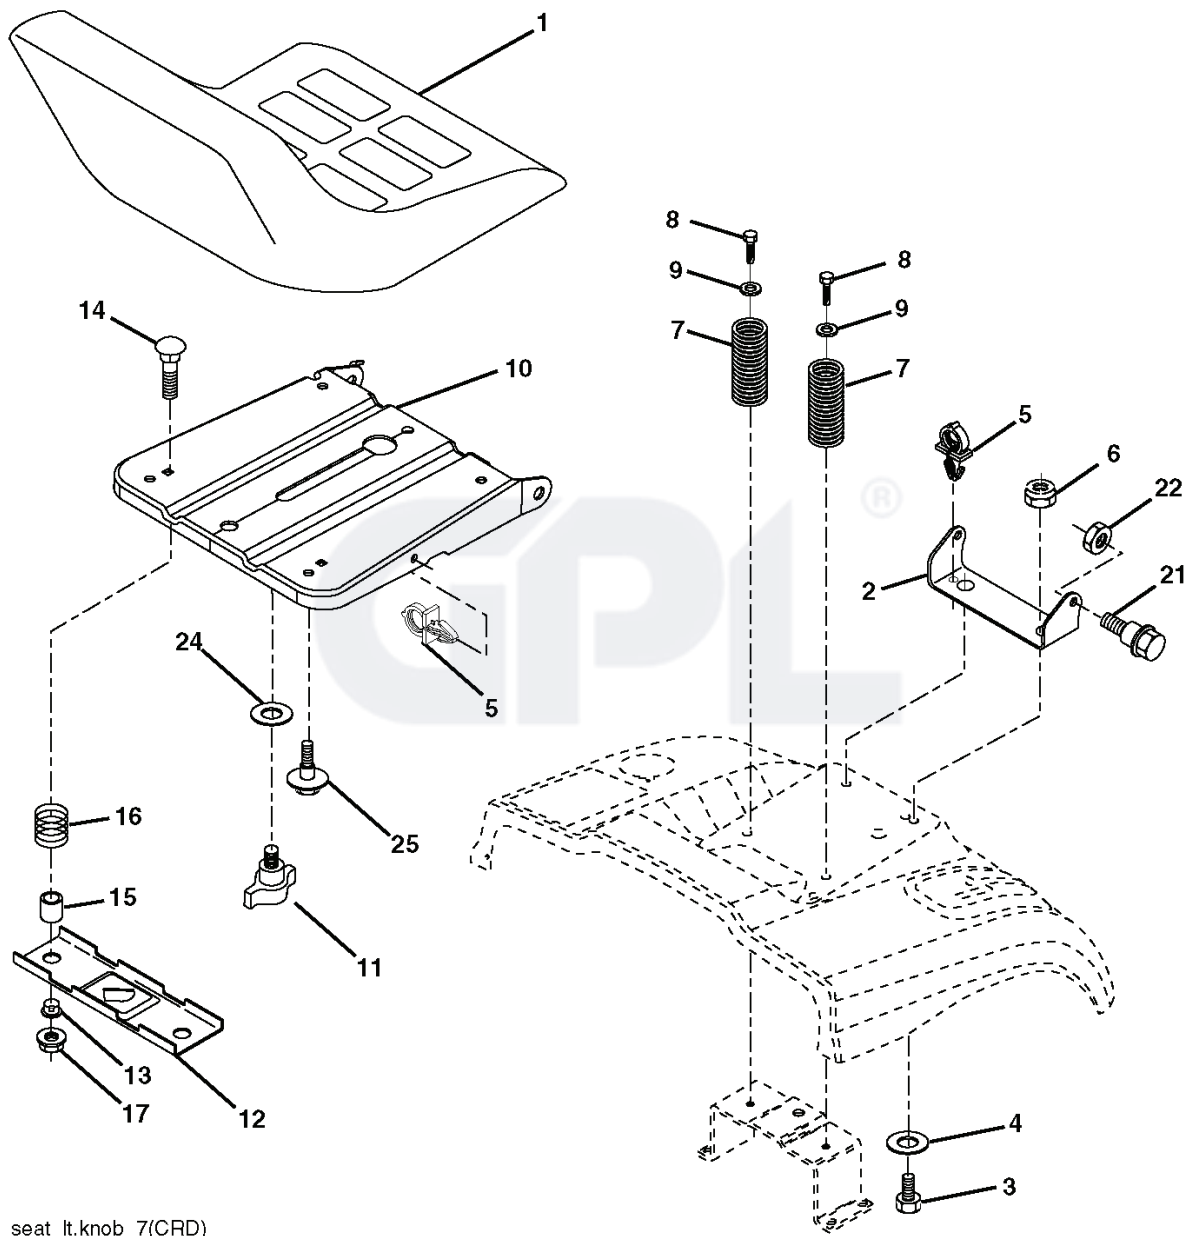

lift-rh.1piece_9_r1

REF.	PART NO.	DESCRIPTION	REMARK	QTY.	KIT
1	532404981	PLUNGE		1	
2	532159471	LEVER		1	
3	532105767	PIN RETAINING SCREW		1	
4	812000002	RETAINER RING		1	
5	819211621	WASHER		1	
6	532120183	BEARING		1	
7	532125631	HANDLE		1	
8	532124526	KNOB		1	
11	532165829	ROD		1	
12	532165831	ROD		1	
13	532124670	RETAINER RING		1	
15	532173288	LINK		1	
16	873350800	NUT		1	
17	532175689	BRACKET		1	
18	873800800	NUT		1	
19	532139868	LEVER		1	
20	532194209	SPRING		1	
23	532110807	NUT		1	
24	819131016	WASHER		1	
25	532124874	SPRING		1	
26	532169484	PIN		1	
27	532126971	LEVER		1	
28	873350600	NUT		1	
29	532138057	KNOB		1	
30	532150233	TRUNNION		1	
31	532169865	BEARING		1	
32	873540600	NUT		1	
36	532155097	INDICATOR		1	
37	532123935	PLUG		1	
38	817060516	SCREW		1	
40	819112410	WASHER		1	
41	532123934	INDICATOR		1	
49	532145212	NUT		1	
50	532110452	NUT		1	

IGNITION SWITCH

POSITION	CIRCUIT	"MAKE"
OFF	M+G+A1	
RUN/OVERRIDE	B+A1	
RUN	B+A1	L+A2
START	B + S + A1	

WIRING INSULATED CLIPS
 NOTE: IF WIRING INSULATED CLIPS WERE REMOVED FOR SERVICING OF UNIT, THEY SHOULD BE RE-INSTALLED TO PROPERLY SECURE YOUR WIRING.