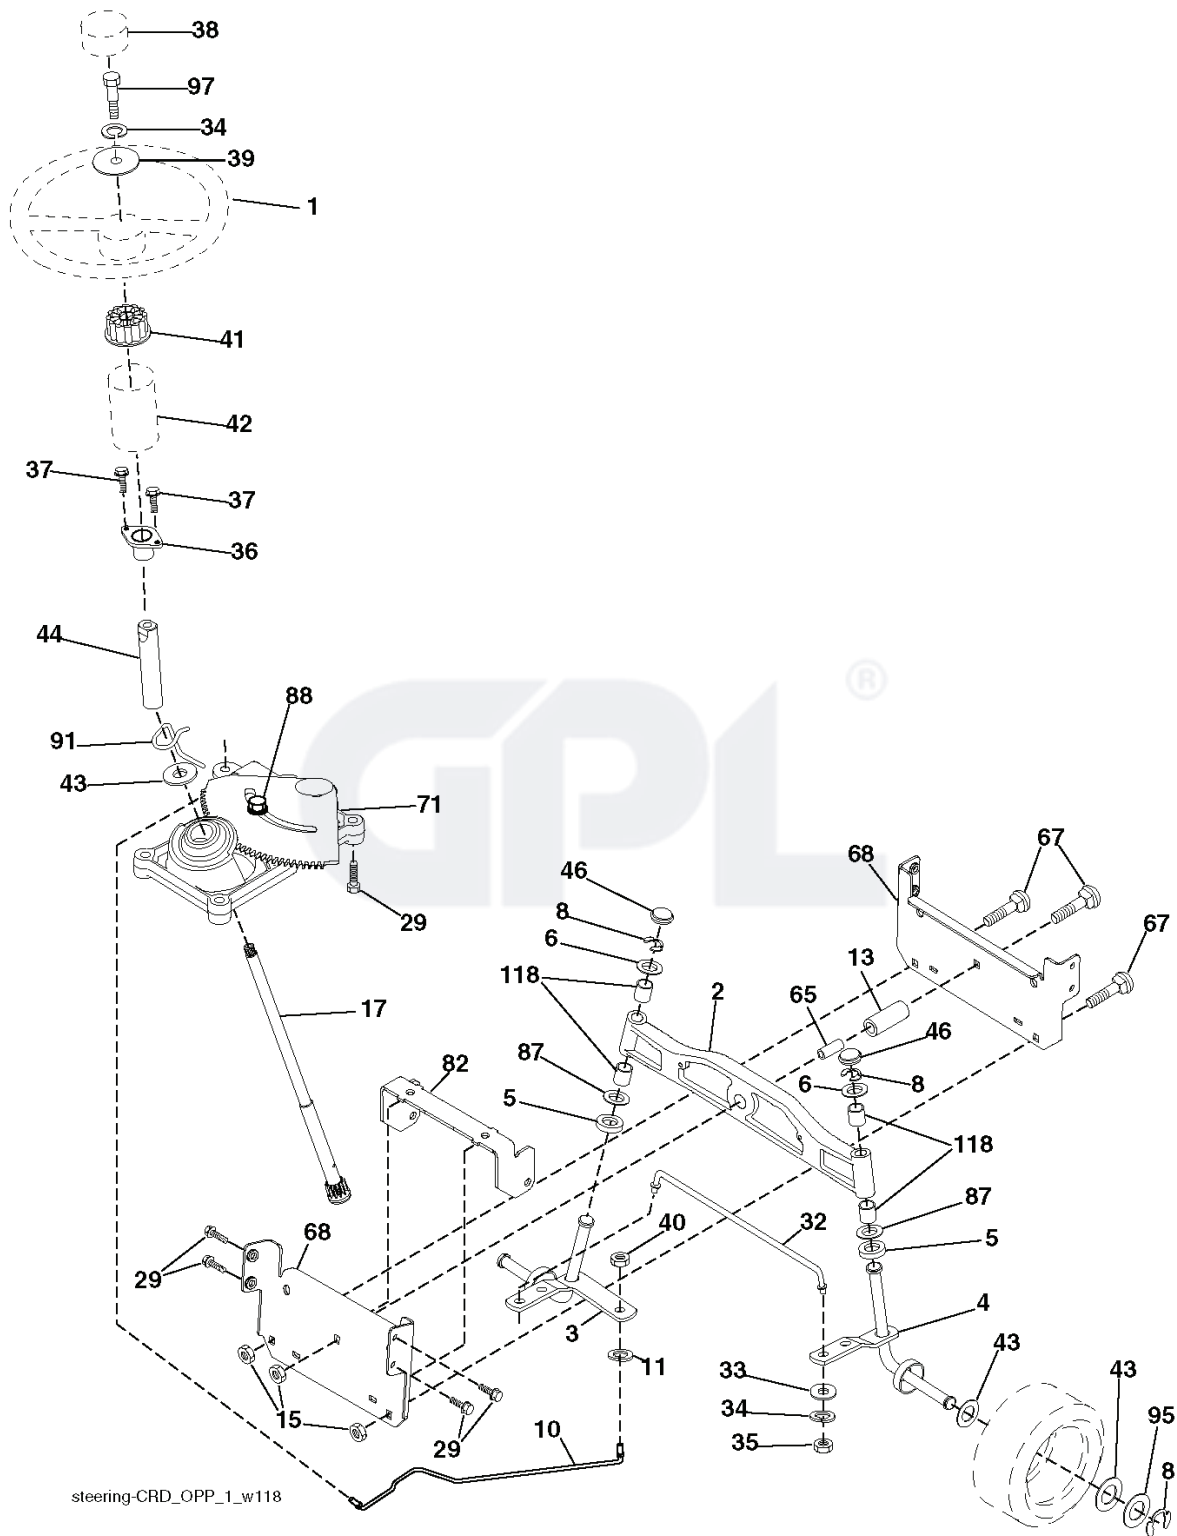

steering-CRD_OPP_1_w118

REF.	PART NO.	DESCRIPTION	REMARK	QTY.	KIT
1	532424146	STEERING WHEEL		1	
2	532193542	AXLE		1	
3	532169840	SPINDLE		1	
4	532169839	SPINDLE		1	
5	532124931	WASHER		1	
6	532121748	WASHER		1	
8	812000029	RETAINER RING		1	
10	532175121	ROD		1	
11	810040600	WASHER		1	
13	532136518	PIPE		1	
15	532145212	NUT		1	
17	532190753	ROD		1	
29	817000612	SCREW		1	
32	532170162	ROD		1	
33	819111216	WASHER		1	
34	810040500	WASHER		1	
35	873540500	NUT		1	
36	532155099	BUSHING		1	
37	532152927	SCREW		1	
38	532424147	HUB CAP		1	
39	819113812	WASHER		1	
40	873540600	NUT		1	
41	532186737	ADAPTER		1	
42	532169633	SLEEVE		1	
43	532121749	WASHER		1	
44	532190752	SHAFT		1	
46	532121232	HUB CAP		1	
65	532414736	SPACER		1	
67	872110618	BOLT		1	
68	532169827	SHAFT		1	
71	532175146	STEERING GEAR		1	
82	532199978	SUPPORT ESSIEU AVANT		1	
87	532173966	WASHER		1	
88	532175118	BOLT		1	
91	532175553	SPRING		1	
95	532188967	WASHER		1	
97	874780564	BOLT		1	
118	532406013	BEARING		1