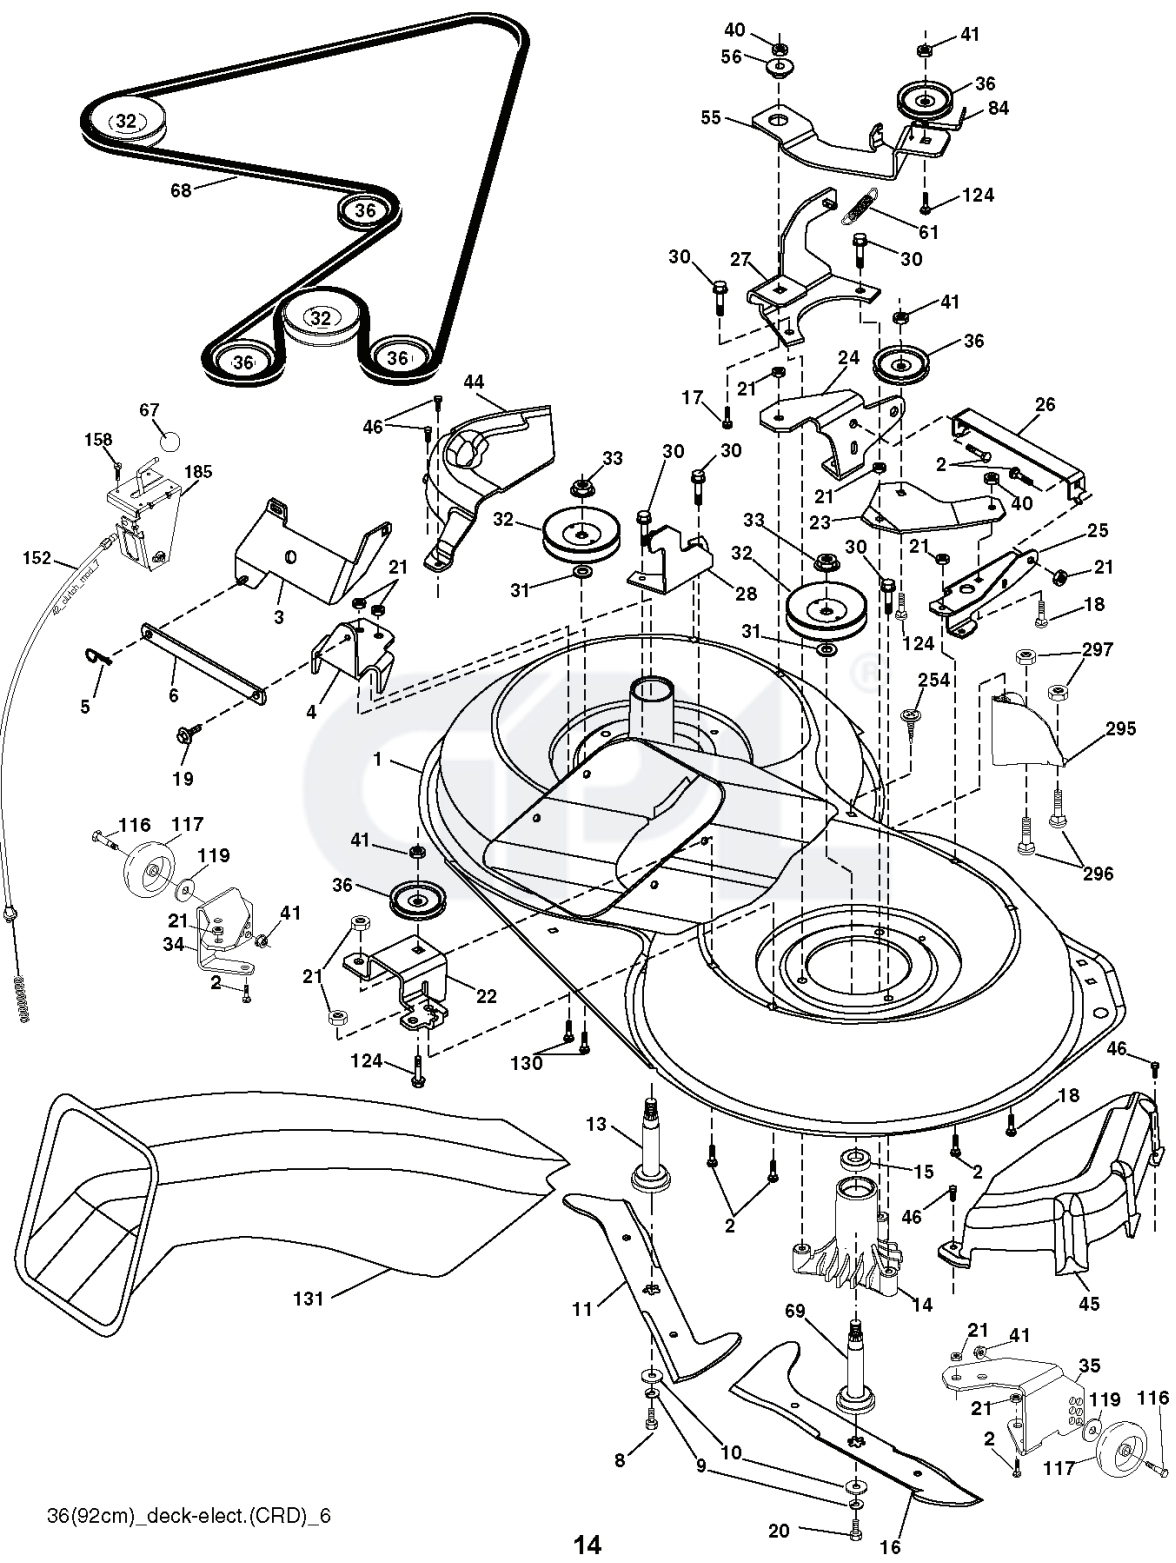

36(92cm)_deck-elect.(CRD)_6

REF.	PART NO.	DESCRIPTION	REMARK	QTY.	KIT
1	532400108	HOUSING		1	
2	872140506	BOLT		1	
3	532165569	BRACKET		1	
4	532165558	BRACKET		1	
5	532124670	RETAINER RING		1	
6	532165557	ROD		1	
8	532181712	BOLT		1	
9	810030600	WASHER		1	
10	532140296	WASHER		1	
11	532186385	BLADE		1	
13	532137645	SHAFT		1	
14	532128774	BEARING HOUSING		1	
15	532110485	BEARING		1	
16	532186386	BLADE		1	
17	872140610	BOLT		1	
18	872110606	BOLT		1	
19	532132827	SPEC. BOLT		1	
20	532181713	BOLT		1	
21	873680500	NUT		1	
22	532199590	BRACKET		1	
23	532165446	PLATE		1	
24	532165242	BRACKET		1	
25	532165244	BRACKET		1	
26	532400110	SUPPORT		1	
27	532165568	BRACKET		1	
28	532165567	BRACKET		1	
30	532173984	SCREW		1	
31	532187690	WASHER		1	
32	532153532	PULLEY		1	
33	532400234	NUT		1	
34	532400107	BRACKET		1	
35	532400106	BRACKET		1	
36	532146763	PULLEY		1	
40	873680600	NUT		1	
41	873900600	NUT		1	
44	532175538	COVER		1	
45	532175539	COVER		1	
46	532137729	SCREW		1	
55	532199498	ARM		1	
56	532165723	SPACER		1	
61	532199486	SPRING		1	
67	532106932	KNOB		1	
68	532402008	BELT		1	
69	532165482	SHAFT		1	
84	532156085	BELT GUIDE		1	
116	532193406	BOLT		1	
117	532174873	WHEEL		1	
119	819132012	WASHER		1	
124	872110612	BOLT		1	
130	872110506	BOLT		1	
131	532165661	PIPE		1	
152	532176074	WIRE		1	
158	817720408	SCREW		1	
185	532188234	CABLE		1	
254	817000616	SCREW		1	
295	532412171	PLATE		1	
296	872140406	BOLT		1	
297	873930400	NUT		1	
---	532181857	BEARING HOUSING		1	
---	532181858	BEARING HOUSING		1	
---	532413711	CUTTING DECK		1