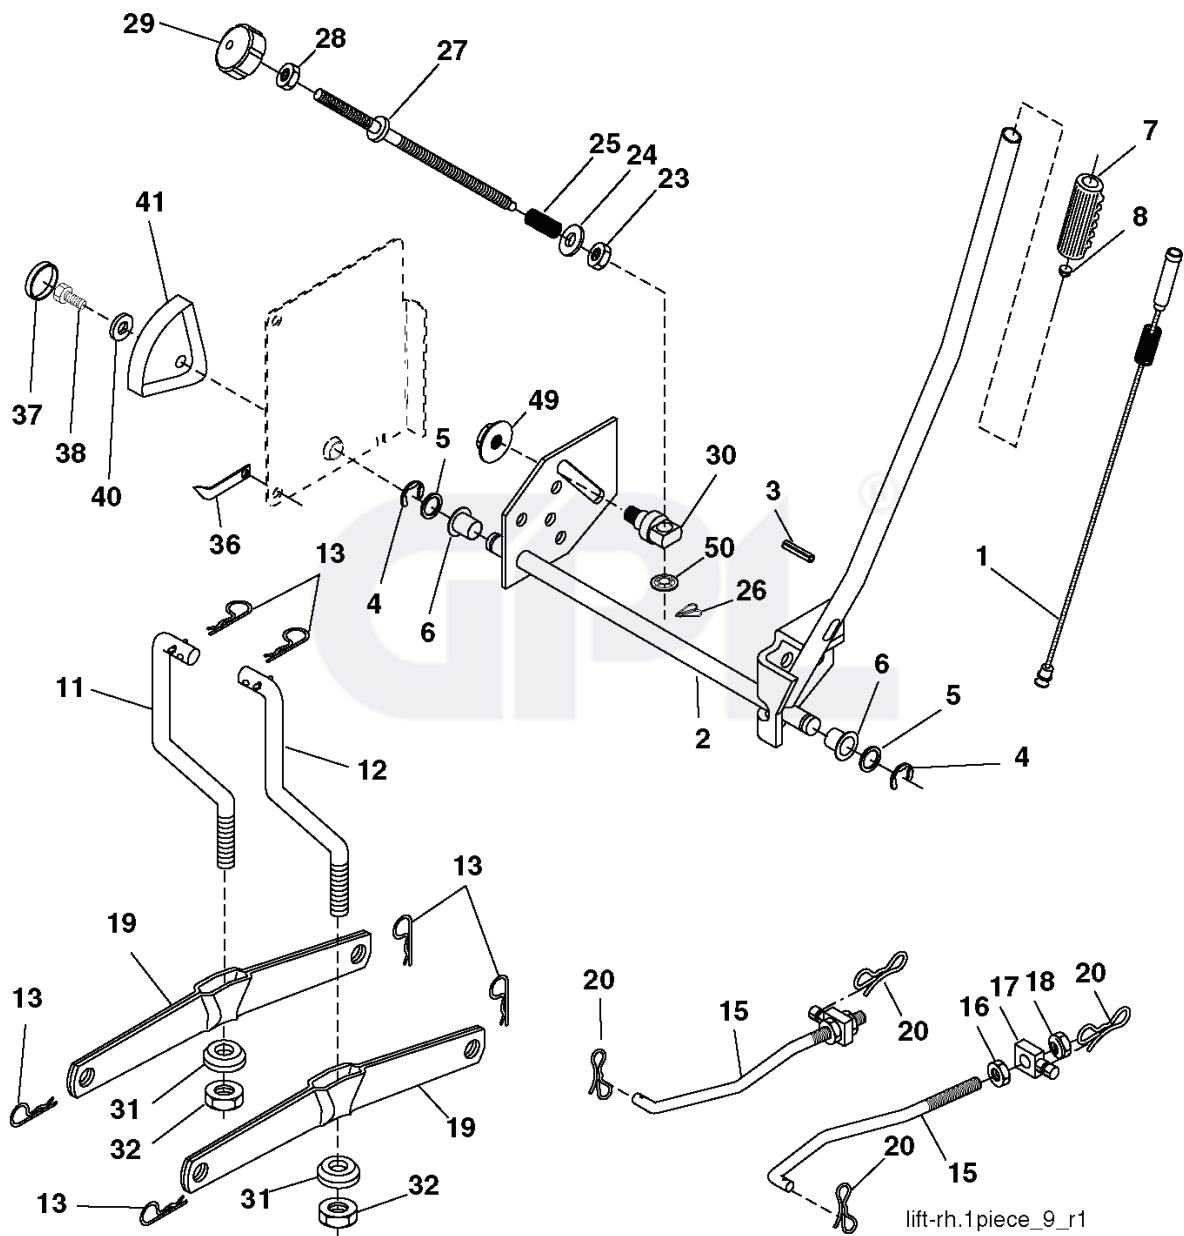

GPL®

36(92cm)_deck-elect.(CRD)_6

REF.	PART NO.	DESCRIPTION	REMARK	QTY.	KIT
1	532400108	HOUSING		1	
2	872140506	BOLT		1	
3	532165569	BRACKET		1	
4	532165558	BRACKET		1	
5	532124670	RETAINER RING		1	
6	532165557	ROD		1	
8	532181712	BOLT		1	
9	810030600	WASHER		1	
10	532140296	WASHER		1	
11	532186385	BLADE		1	
13	532137645	SHAFT		1	
14	532128774	BEARING HOUSING		1	
15	532110485	BEARING		1	
16	532186386	BLADE		1	
17	872140610	BOLT		1	
18	872110606	BOLT		1	
19	532132827	SPEC. BOLT		1	
20	532181713	BOLT		1	
21	873680500	NUT		1	
22	532199590	BRACKET		1	
23	532165446	PLATE		1	
24	532165242	BRACKET		1	
25	532165244	BRACKET		1	
26	532400110	SUPPORT		1	
27	532165568	BRACKET		1	
28	532165567	BRACKET		1	
30	532173984	SCREW		1	
31	532187690	WASHER		1	
32	532153532	PULLEY		1	
33	532400234	NUT		1	
34	532400107	BRACKET		1	
35	532400106	BRACKET		1	
36	532146763	PULLEY		1	
40	873680600	NUT		1	
41	873900600	NUT		1	
44	532175538	COVER		1	
45	532175539	COVER		1	
46	532137729	SCREW		1	
55	532199498	ARM		1	
56	532165723	SPACER		1	
61	532199486	SPRING		1	
67	532106932	KNOB		1	
68	532402008	BELT		1	
69	532165482	SHAFT		1	
84	532156085	BELT GUIDE		1	
116	532193406	BOLT		1	
117	532174873	WHEEL		1	
119	819132012	WASHER		1	
124	872110612	BOLT		1	
130	872110506	BOLT		1	
131	532165661	PIPE		1	
152	532176074	WIRE		1	
158	817720408	SCREW		1	
185	532188234	CABLE		1	
254	817000616	SCREW		1	
295	532412171	PLATE		1	
296	872140406	BOLT		1	
297	873930400	NUT		1	
---	532181857	BEARING HOUSING		1	
---	532181858	BEARING HOUSING		1	
---	532413711	CUTTING DECK		1	