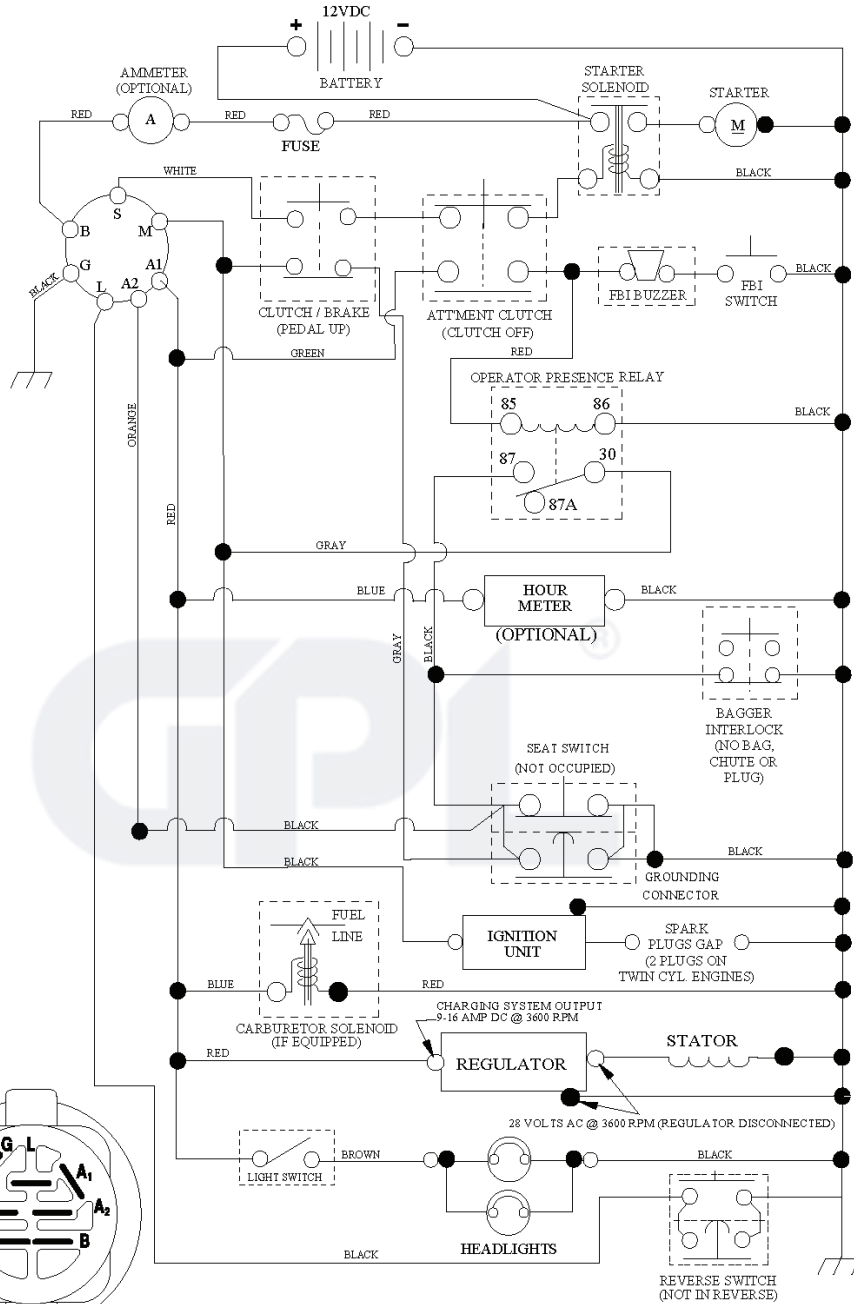

IGNITION SWITCH

POSITION	CIRCUIT	"MAKE"
OFF	M+G+A1	
RUN/OVERRIDE	B+A1	
RUN	B+A1	L+A2
START	B + S + A1	

WIRING INSULATED CLIPS
NOTE: IF WIRING INSULATED CLIPS WERE REMOVED FOR SERVICING OF UNIT, THEY SHOULD BE RE-INSTALLED TO PROPERLY SECURE YOUR WIRING.