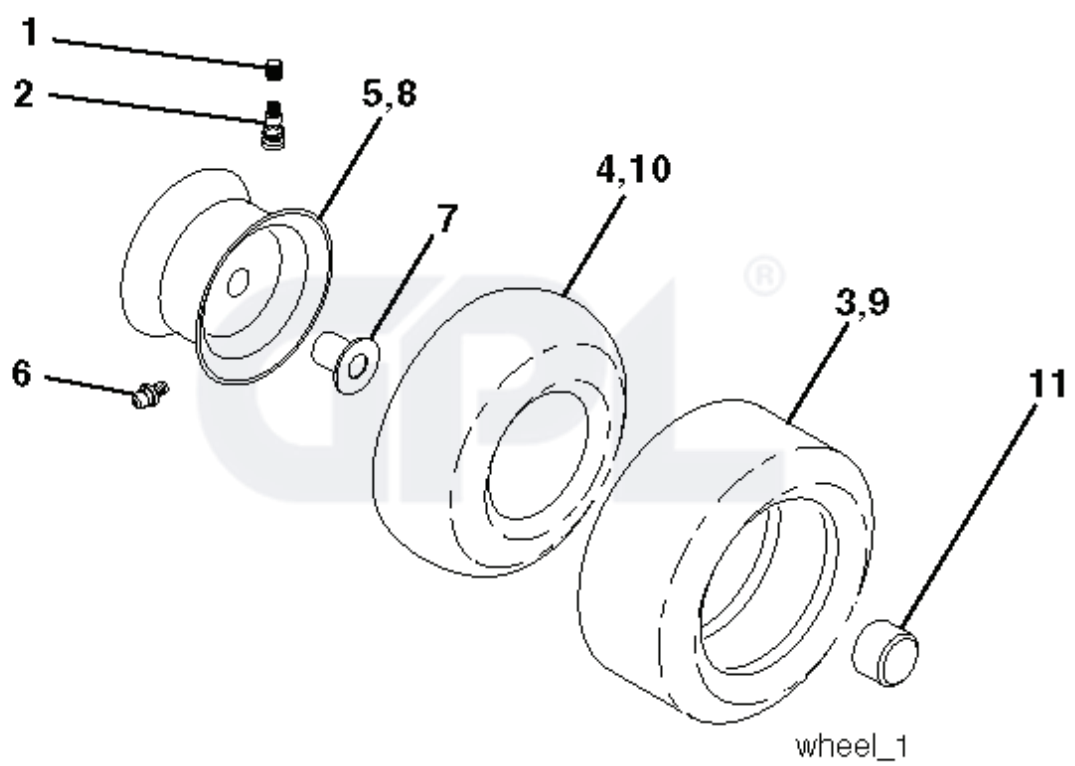

REF.	PART NO.	DESCRIPTION	REMARK	QTY.	KIT
1	532059192	CAP VALVE		1	
2	532065139	NIPPLE		1	
3	532106222	TIRE		1	
4	532059904	HOSE		1	
5	532138336	RIM		1	
6	532124957	FITTING		1	
7	532124959	BEARING		1	
8	532138337	RIM SPROCKET		1	
9	532122082	TIRE		1	
10	532124926	HOSE		1	
11	532175039	HUB CAP		1	
--	532144334	SEALING FOAM		1	
	PART NO.		REMARK		KIT