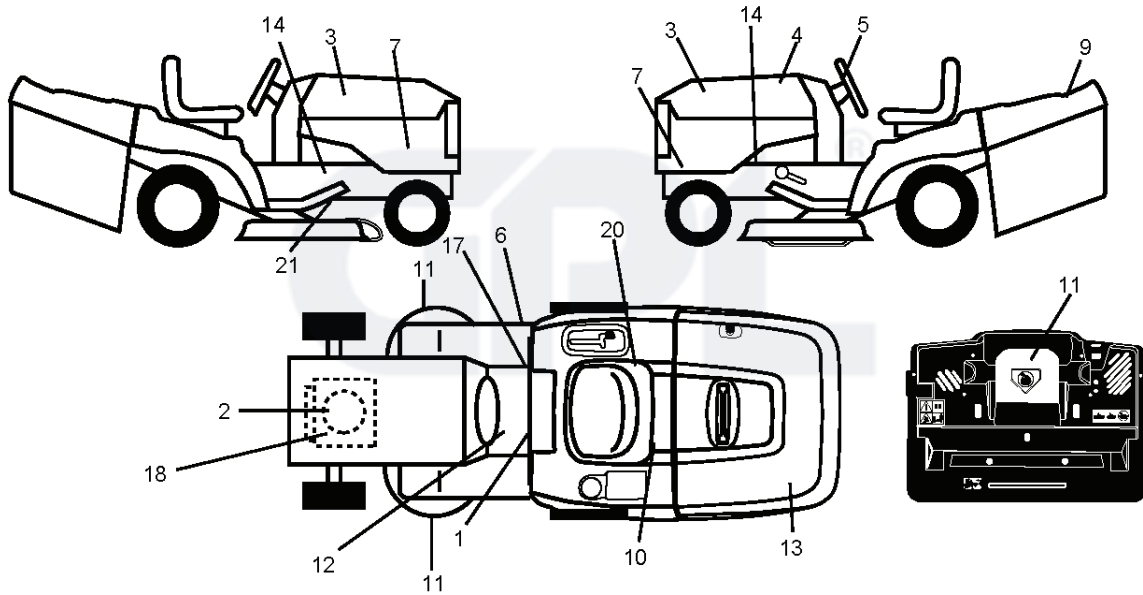

REF.	PART NO.	DESCRIPTION	REMARK	QTY.	KIT
1	532400389	LABEL		1	
2	532196841	DECAL		1	
3	532422849	DECAL		1	
4	532433150	DECAL		1	
5	532422685	DECAL		1	
6	532180432	DECAL		1	
7	532422995	DECAL		1	
9	532183930	DECAL		1	
10	532145005	DECAL		1	
11	532182166	DECAL		1	
12	532159737	DECAL		1	
13	532183931	DECAL		1	
14	532159736	DECAL		1	
17	532140837	DECAL		1	
18	532416531	DECAL		1	
20	532166960	DECAL		1	
21	532166286	DECAL		1	
--	532138311	DECAL		1	
--	532181090	PLATE		1	
--	532181091	PLATE		1