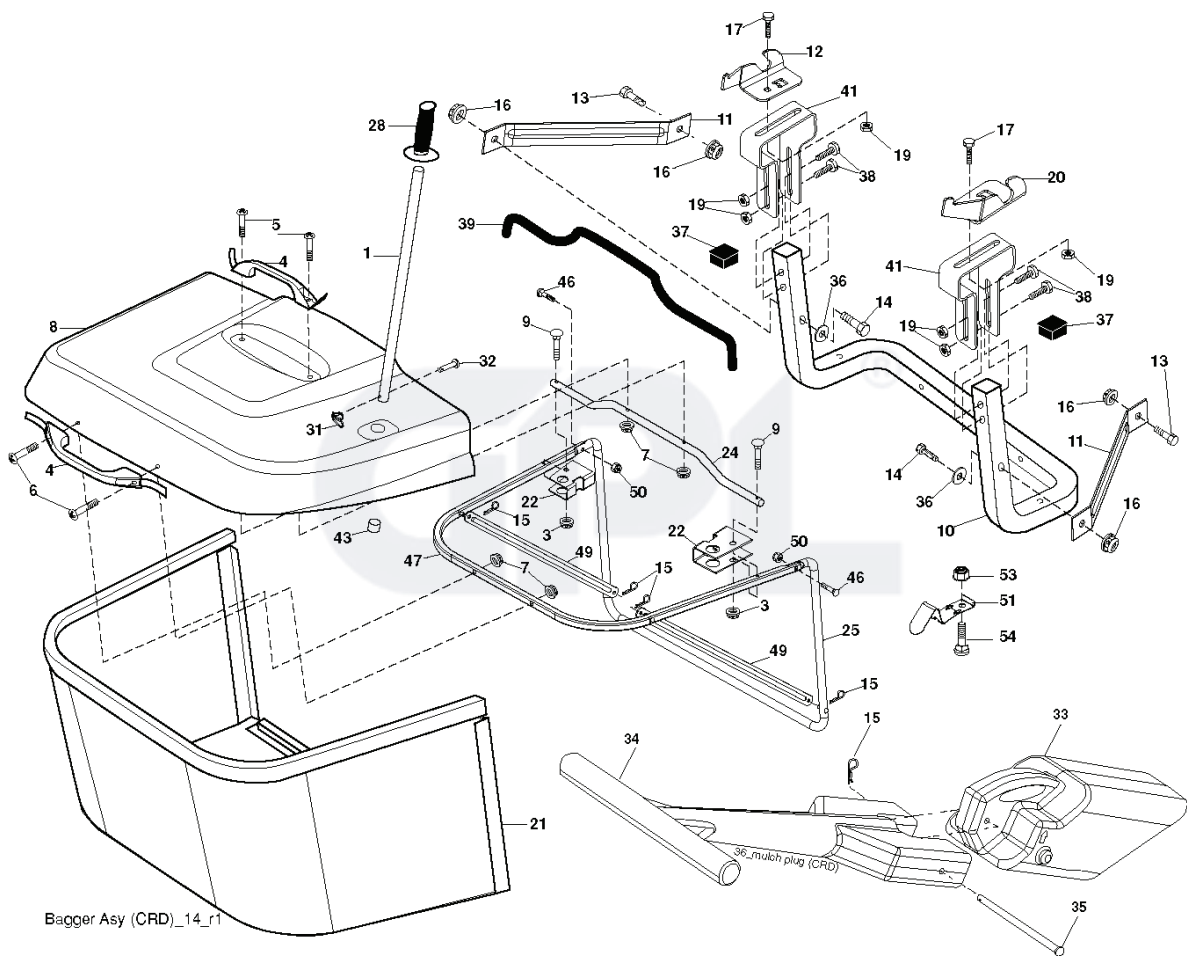

Bagger Asy (CRD)_14_r1

REF.	PART NO.	DESCRIPTION	REMARK	QTY.	KIT
1	532428610	TUBE		1	
3	532123976	LOCKNUT		1	
4	532169916	HANDLE		1	
5	874981024	SCREW		1	
6	874981032	SCREW		1	
7	873401000	NUT		1	
8	532181354	COVER		1	
9	872140418	BOLT		1	
10	532181282	TUBE		1	
11	532165719	ROD		1	
12	532188848	BRACKET		1	
13	874760612	BOLT		1	
14	874520636	BOLT		1	
15	532124670	RETAINER RING		1	
16	873900600	NUT		1	
17	872140506	BOLT		1	
19	873900500	NUT		1	
20	532188847	BRACKET		1	
21	532406180	COLLECTION BAG		1	
22	532165781	CLAMP		1	
24	532165783	FRAME		1	
25	532193705	PIPE		1	
28	532165787	HANDLE		1	
31	532169484	PIN		1	
32	532126875	RIVET		1	
33	532428683	MULCH PLUG		1	
34	532165570	HANDLE		1	
35	532165572	PIN RETAINING SCREW		1	
36	819132012	WASHER		1	
37	532175401	PLUG		1	
38	872010520	BOLT		1	
39	532416257	SEALING		1	
41	532169683	BRACKET		1	
43	532174083	PLUG		1	
46	872110510	BOLT		1	
47	532193704	PIPE		1	
49	532193305	ROD		1	
50	873800500	LOCK NUT		1	
51	532199903	LATCH		1	
53	873510400	NUT		1	
54	872140406	BOLT		1