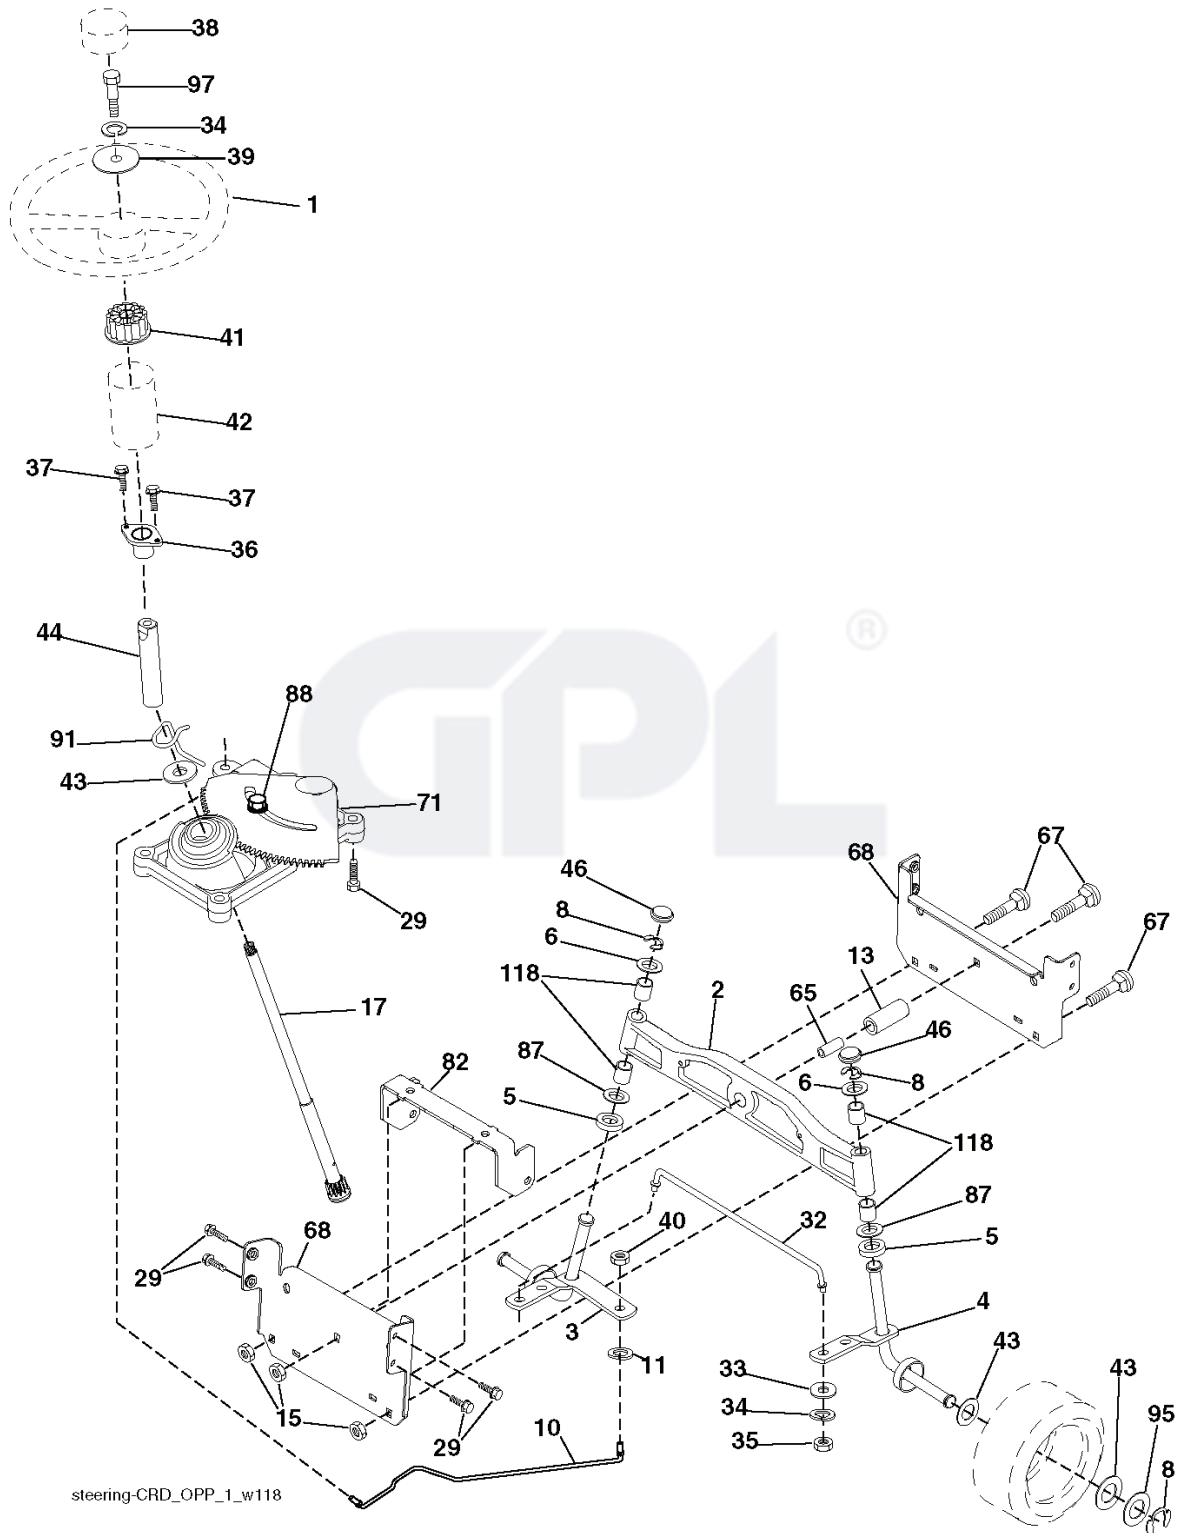

REF.	PART NO.	DESCRIPTION	REMARK	QTY.	KIT
200	872140508	BOLT		1	
203	871170780	BOLT		1	
207	532169845	WASHER		1	
214	532175609	LEVER		1	
215	532175652	ROD		1	
252	819131616	WASHER		1	
253	532175028	BRACKET		1	
254	817000616	SCREW		1	
255	532175608	SHAFT		1	
258	532178062	CLIP		1	
259	532180212	BRACKET		1	
261	532131494	PULLEY		1	
262	872110622	BOLT		1	
263	817000612	SCREW		1	
264	532431174	BRACKET		1	
265	532404607	SPACER		1	
266	532182061	PROTECTOR		1	
292	532400271	SPACER		1	
293	872140628	BOLT		1	
294	532197033	NUT		1	
295	532179114	PULLEY		1	
297	817490610	SCREW		1	

REMOVABLE CONNECTIONS
 NON-REMOVABLE CONNECTIONS

seat_lt.knob_7(CRD)

REF.	PART NO.	DESCRIPTION	REMARK	QTY.	KIT
1	532401043	SEAT		1	
2	532140551	BRACKET		1	
3	871110616	SCREW		1	
4	819131610	WASHER		1	
5	532145006	CLIP		1	
6	873800600	NUT		1	
7	532124181	SPRING		1	
8	817000616	SCREW		1	
9	819131614	WASHER		1	
10	532195530	BERCEAU DE SIEGE CONDUCTEUR		1	
11	532166369	WING NUT		1	
12	532174648	BRACKET		1	
13	532121248	BUSHING		1	
14	872050412	BOLT		1	
15	532121249	SPACER		1	
16	532123740	SPRING		1	
17	532123976	LOCKNUT		1	
21	532171852	BOLT		1	
22	873800500	LOCK NUT		1	
24	819171912	WASHER		1	
25	532127018	BOLT		1	

REF.	PART NO.	DESCRIPTION	REMARK	QTY.	KIT
1	532059192	CAP VALVE		1	
2	532065139	NIPPLE		1	
3	532106222	TIRE	Front 15 x 6.0-6	1	
4	532059904	HOSE	Front (Service Item Only)	1	
5	532138336	RIM	Front 6"	1	
6	532124957	FITTING	(Front Wheel Only)	1	
7	532124959	BEARING	(Front Wheel Only)	1	
8	532138337	RIM SPROCKET	Rear 8"	1	
9	532122082	TIRE	Rear 20 x 10-8	1	
10	532124926	HOSE	Rear (Service Item Only)	1	
11	532175039	HUB CAP		1	
--	532144334	SEALING FOAM	NOT SHOWN	1	