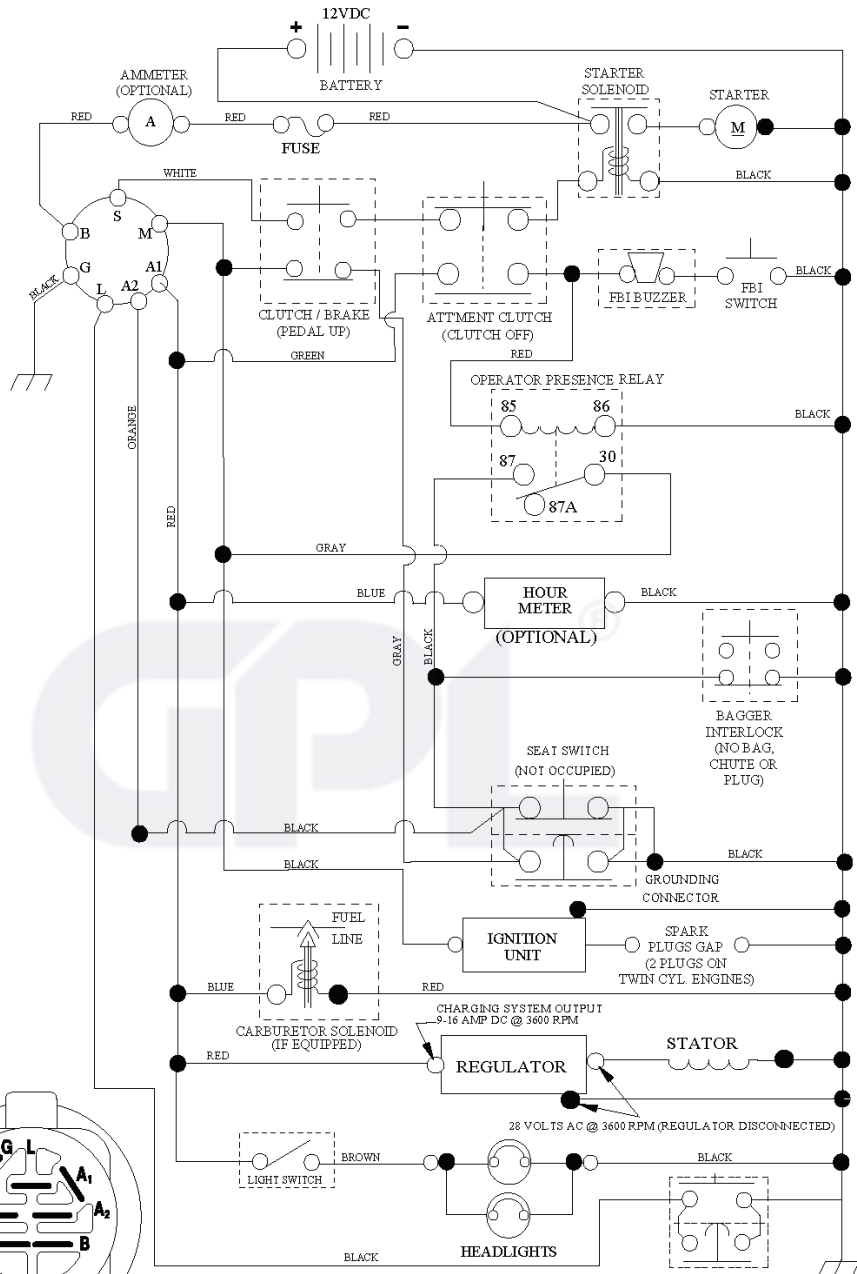

IGNITION SWITCH

POSITION	CIRCUIT	"MAKE"
OFF	M+G+A1	
RUN/OVERRIDE	B+A1	
RUN	B+A1	L+A2
START	B + S + A1	

WIRING INSULATED CLIPS
NOTE: IF WIRING INSULATED CLIPS WERE REMOVED FOR SERVICING OF UNIT, THEY SHOULD BE RE-INSTALLED TO PROPERLY SECURE YOUR WIRING.

REMOVABLE CONNECTIONS
NON-REMOVABLE CONNECTIONS