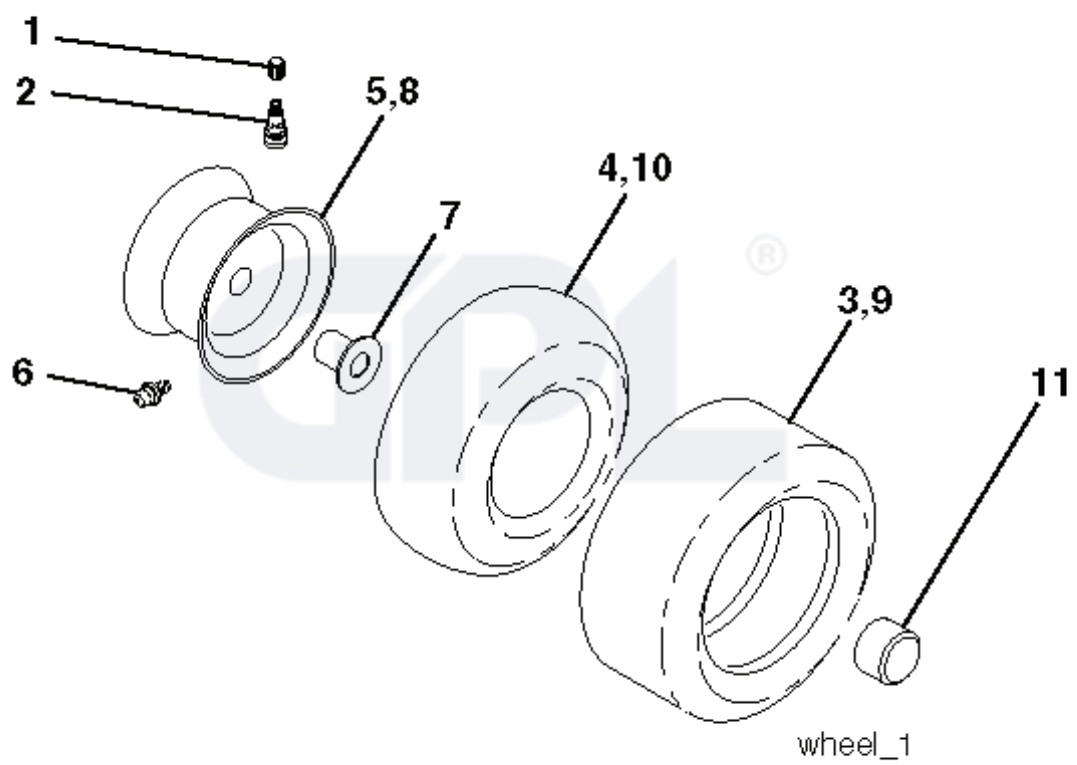

REMOVABLE CONNECTIONS
 NON-REMOVABLE CONNECTIONS

seat_lt.knob_7(CRD)

REF.	PART NO.	DESCRIPTION	REMARK	QTY.	KIT
1	532401043	SEAT		1	
2	532140551	BRACKET		1	
3	871110616	SCREW		1	
4	819131610	WASHER		1	
5	532145006	CLIP		1	
6	873800600	NUT		1	
7	532124181	SPRING		1	
8	817000616	SCREW		1	
9	819131614	WASHER		1	
10	532195530	BERCEAU DE SIEGE CONDUCTEUR		1	
11	532166369	WING NUT		1	
12	532174648	BRACKET		1	
13	532121248	BUSHING		1	
14	872050412	BOLT		1	
15	532121249	SPACER		1	
16	532123740	SPRING		1	
17	532123976	LOCKNUT		1	
21	532171852	BOLT		1	
22	873800500	LOCK NUT		1	
24	819171912	WASHER		1	
25	532127018	BOLT		1	

REF.	PART NO.	DESCRIPTION	REMARK	QTY.	KIT
1	532059192	CAP VALVE		1	
2	532065139	NIPPLE		1	
3	532106222	TIRE	Front 15 x 6.0-6	1	
4	532059904	HOSE	Front (Service Item Only)	1	
5	532138336	RIM	Front 6"	1	
6	532124957	FITTING	(Front Wheel Only)	1	
7	532124959	BEARING	(Front Wheel Only)	1	
8	532138337	RIM SPROCKET	Rear 8"	1	
9	532122082	TIRE	Rear 20 x 10-8	1	
10	532124926	HOSE	Rear (Service Item Only)	1	
11	532175039	HUB CAP		1	
--	532144334	SEALING FOAM	NOT SHOWN	1	