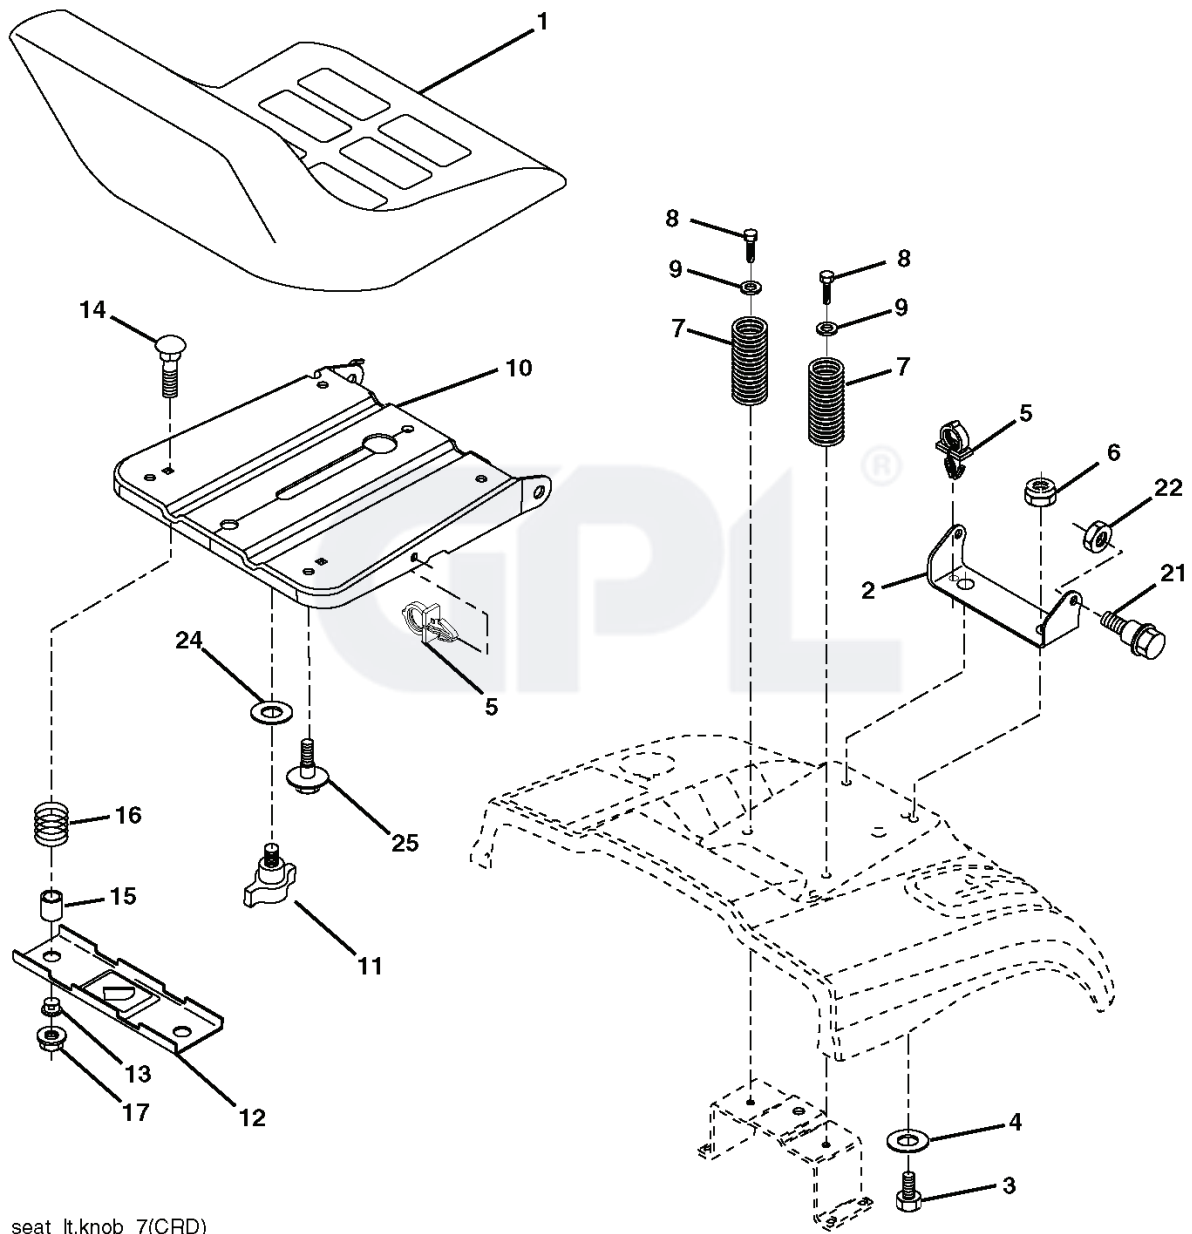

seat_lt.knob_7(CRD)

REF.	PART NO.	DESCRIPTION	REMARK	QTY.	KIT
1	532401043	SEAT		1	
2	532140551	BRACKET		1	
3	871110616	SCREW		1	
4	819131610	WASHER		1	
5	532145006	CLIP		1	
6	873800600	NUT		1	
7	532124181	SPRING		1	
8	817000616	SCREW		1	
9	819131614	WASHER		1	
10	532195530	BERCEAU DE SIEGE CONDUCTEUR		1	
11	532166369	WING NUT		1	
12	532174648	BRACKET		1	
13	532121248	BUSHING		1	
14	872050412	BOLT		1	
15	532121249	SPACER		1	
16	532123740	SPRING		1	
17	532123976	LOCKNUT		1	
21	532171852	BOLT		1	
22	873800500	LOCK NUT		1	
24	819171912	WASHER		1	
25	532127018	BOLT		1