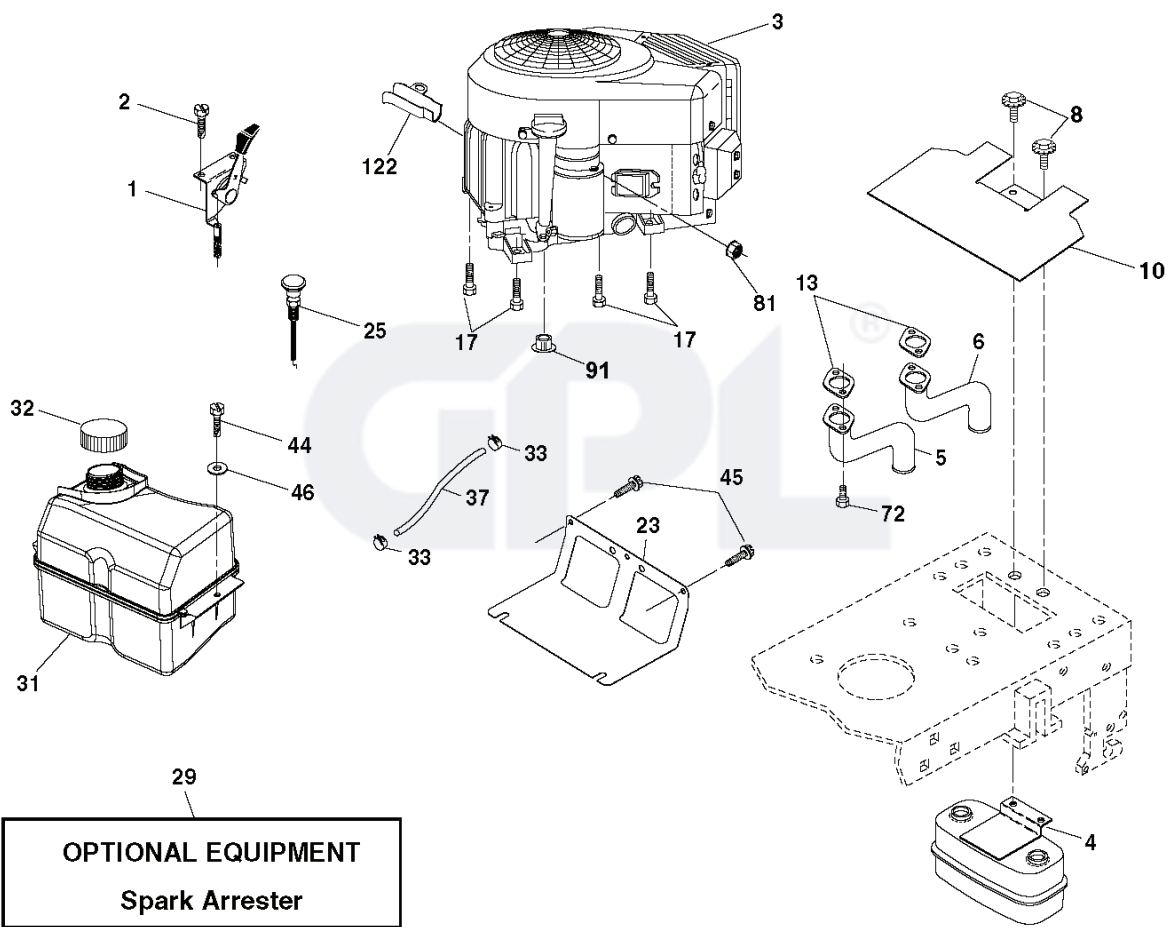

REF.	PART NO.	DESCRIPTION	REMARK	QTY.	KIT
1	532059192	CAP VALVE		1	
2	532065139	NIPPLE		1	
3	532106222	TIRE	Front 15 x 6.0-6	1	
4	532059904	HOSE	Front (Service Item Only)	1	
5	532138336	RIM	Front 6"	1	
6	532124957	FITTING	(Front Wheel Only)	1	
7	532124959	BEARING	(Front Wheel Only)	1	
8	532138337	RIM SPROCKET	Rear 8"	1	
9	532122082	TIRE	Rear 20 x 10-8	1	
10	532124926	HOSE	Rear (Service Item Only)	1	
11	532175039	HUB CAP		1	
--	532144334	SEALING FOAM	NOT SHOWN	1	

GPL®

Bagger Asy (CRD)_14_r1

REF.	PART NO.	DESCRIPTION	REMARK	QTY.	KIT
1	532428610	TUBE		1	
3	532123976	LOCKNUT		1	
4	532169916	HANDLE		1	
5	874981024	SCREW		1	
6	874981032	SCREW		1	
7	873401000	NUT		1	
8	532181354	COVER		1	
9	872140418	BOLT		1	
10	532181282	TUBE		1	
11	532165719	ROD		1	
12	532188848	BRACKET		1	
13	874760612	BOLT		1	
14	874520636	BOLT		1	
15	532124670	RETAINER RING		1	
16	873900600	NUT		1	
17	872140506	BOLT		1	
19	873900500	NUT		1	
20	532188847	BRACKET		1	
21	532406180	COLLECTION BAG		1	
22	532165781	CLAMP		1	
24	532165783	FRAME		1	
25	532193705	PIPE		1	
28	532165787	HANDLE		1	
31	532169484	PIN		1	
32	532126875	RIVET		1	
33	532428683	MULCH PLUG		1	
34	532165570	HANDLE		1	
35	532165572	PIN RETAINING SCREW		1	
36	819132012	WASHER		1	
37	532175401	PLUG		1	
38	872010520	BOLT		1	
39	532416257	SEALING		1	
41	532169683	BRACKET		1	
43	532174083	PLUG		1	
46	872110510	BOLT		1	
47	532193704	PIPE		1	
49	532193305	ROD		1	
50	873800500	LOCK NUT		1	
51	532199903	LATCH		1	
53	873510400	NUT		1	
54	872140406	BOLT		1	

REF.	PART NO.	DESCRIPTION	REMARK	QTY.	KIT
1	532400389	LABEL		1	
2	532196841	DECAL		1	
3	532422849	DECAL		1	
4	532433150	DECAL		1	
5	532422685	DECAL		1	
6	532180432	DECAL		1	
7	532422995	DECAL		1	
9	532183930	DECAL		1	
10	532145005	DECAL		1	
11	532182166	DECAL		1	
12	532159737	DECAL		1	
13	532183931	DECAL		1	
14	532159736	DECAL		1	
17	532140837	DECAL		1	
18	532416531	DECAL		1	
20	532166960	DECAL		1	
21	532166286	DECAL		1	
--	532138311	DECAL		1	
--	532181090	PLATE		1	
--	532181091	PLATE		1	