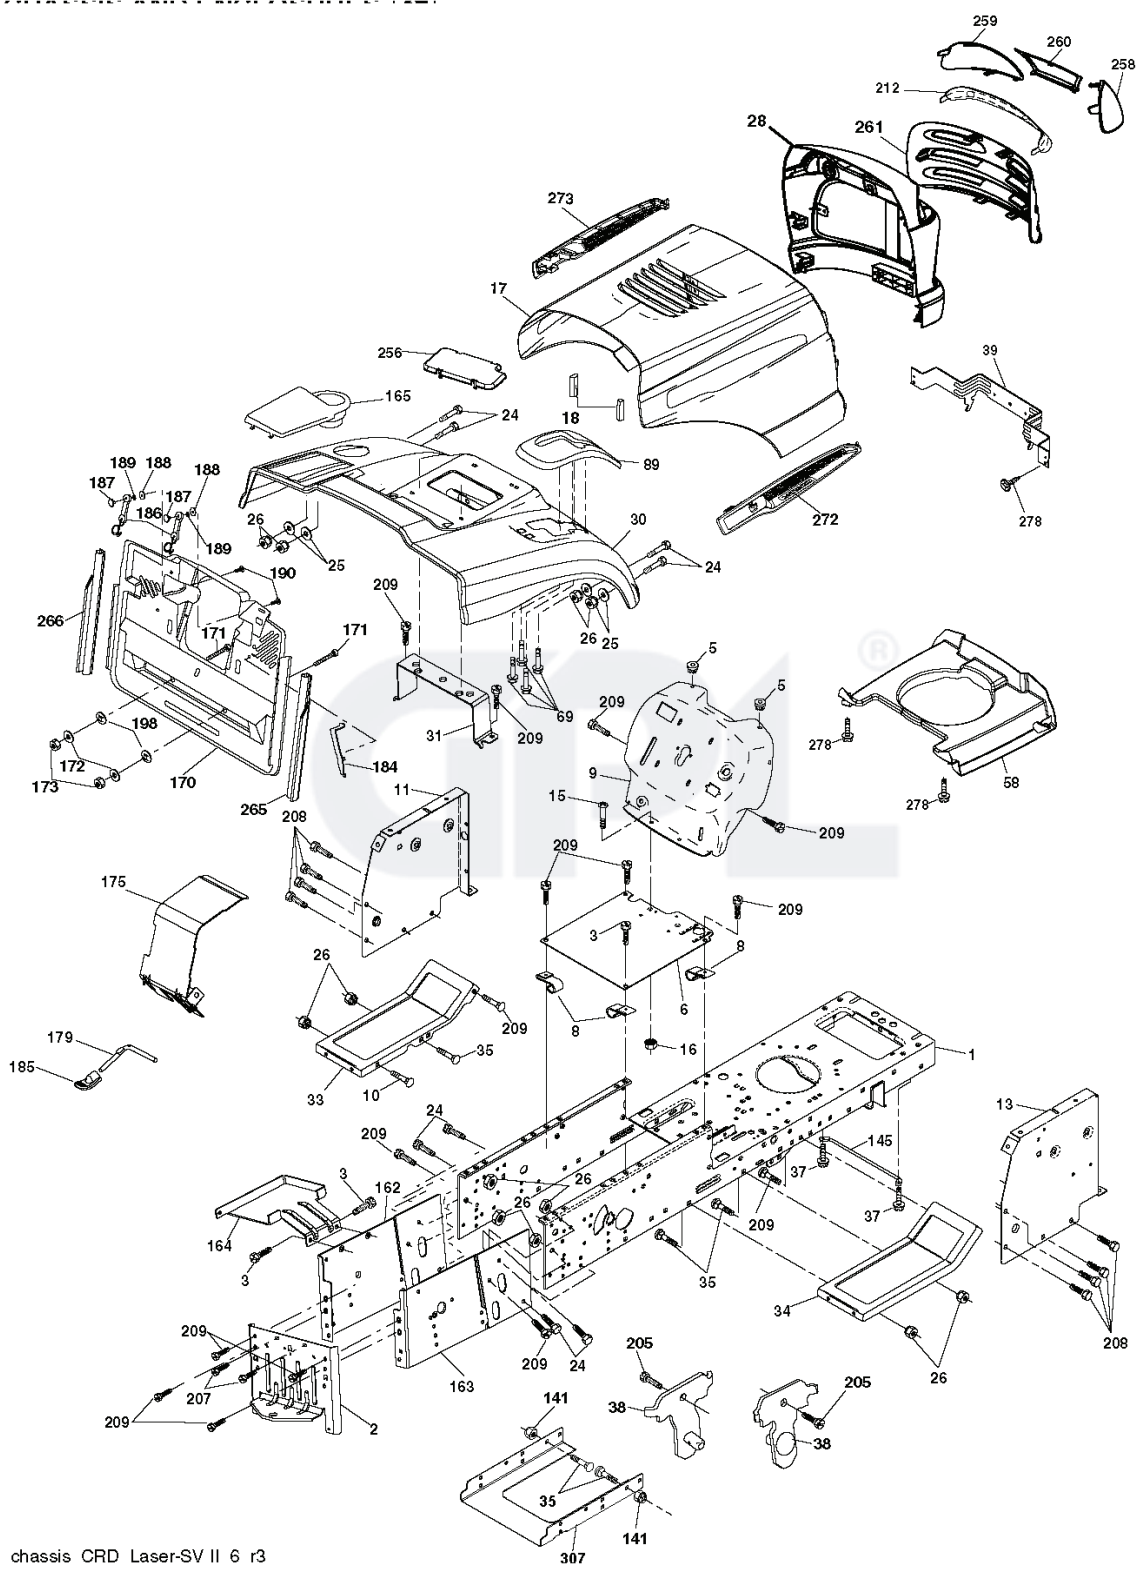

REF.	PART NO.	DESCRIPTION	REMARK	QTY.	KIT
1	532059192	CAP VALVE		1	
2	532065139	NIPPLE		1	
3	532106222	TIRE	Front 15 x 6.0-6	1	
4	532059904	HOSE	Front (Service Item Only)	1	
5	532138336	RIM	Front 6"	1	
6	532124957	FITTING	(Front Wheel Only)	1	
7	532124959	BEARING	(Front Wheel Only)	1	
8	532138337	RIM SPROCKET	Rear 8"	1	
9	532122082	TIRE	Rear 20 x 10-8	1	
10	532124926	HOSE	Rear (Service Item Only)	1	
11	532175039	HUB CAP		1	
--	532144334	SEALING FOAM	NOT SHOWN	1	

GPL®

REF.	PART NO.	DESCRIPTION	REMARK	QTY.	KIT
1	532400389	LABEL		1	
2	532416531	DECAL		1	
3	532422849	DECAL		1	
4	532196841	DECAL		1	
5	532183930	DECAL		1	
6	532180432	DECAL		1	
7	532401146	DECAL		1	
9	532183931	DECAL		1	
10	532145005	DECAL		1	
11	532182166	DECAL		1	
12	532159737	DECAL		1	
14	532159736	DECAL		1	
15	532422685	DECAL		1	
17	532140837	DECAL		1	
18	532433150	DECAL		1	
19	532422995	DECAL		1	
21	532166286	DECAL		1	
--	532166960	DECAL		1	
--	532181091	PLATE		1	
--	532181090	PLATE		1	

REF.	PART NO.	DESCRIPTION	REMARK	QTY.	KIT
200	872140508	BOLT		1	
203	871170780	BOLT		1	
207	532169845	WASHER		1	
214	532175609	LEVER		1	
215	532175652	ROD		1	
252	819131616	WASHER		1	
253	532175028	BRACKET		1	
254	817000616	SCREW		1	
255	532175608	SHAFT		1	
258	532178062	CLIP		1	
259	532180212	BRACKET		1	
261	532131494	PULLEY		1	
262	872110622	BOLT		1	
263	817000612	SCREW		1	
264	532431174	BRACKET		1	
265	532404607	SPACER		1	
266	532182061	PROTECTOR		1	
292	532400271	SPACER		1	
293	872140628	BOLT		1	
294	532197033	NUT		1	
295	532179114	PULLEY		1	
297	817490610	SCREW		1	