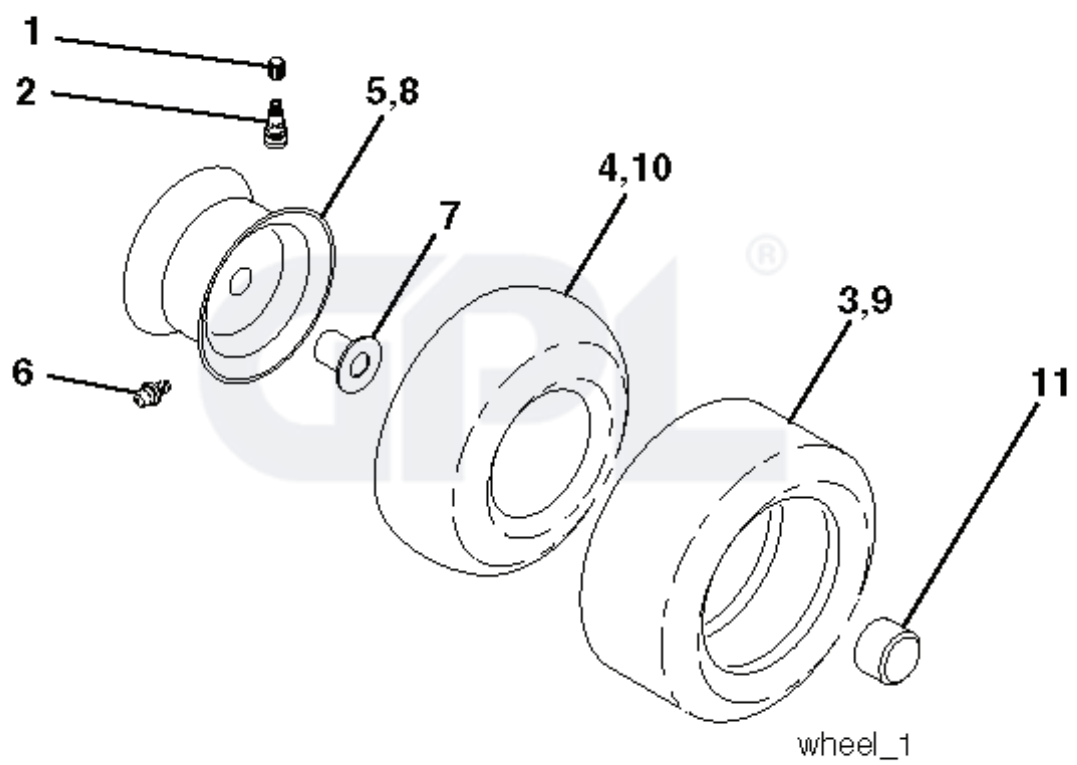

REF.	PART NO.	DESCRIPTION	REMARK	QTY.	KIT
1	532429121	CUTTING DECK		1	
3	532431864	BRACKET		1	
5	532124670	RETAINER RING		1	
6	532165557	ROD		1	
8	532181712	BOLT		1	
9	810030600	WASHER		1	
10	532140296	WASHER		1	
11	532427984	RIDE ON BLADE		1	
13	532137645	SHAFT		1	
14	532128774	BEARING HOUSING		1	
15	532110485	BEARING		1	
16	532427985	BLADE		1	
17	872140610	BOLT		1	
19	532132827	SPEC. BOLT		1	
20	532181713	BOLT		1	
22	532431169	BRACKET		1	
27	532427981	BRACKET		1	
30	532173984	SCREW		1	
31	532187690	WASHER		1	
32	532153532	PULLEY		1	
33	532400234	NUT		1	
36	532146763	PULLEY		1	
40	873680600	NUT		1	
41	873900600	NUT		1	
44	532430210	COVER		1	
45	532430209	COVER		1	
46	532137729	SCREW		1	
55	532199498	ARM		1	
56	532165723	SPACER		1	
61	532199486	SPRING		1	
67	532106932	KNOB		1	
68	532429532	BELT		1	
69	532165482	SHAFT		1	
84	532156085	BELT GUIDE		1	
116	532193406	BOLT		1	
117	532174873	WHEEL		1	
119	819132012	WASHER		1	
124	872110612	BOLT		1	
131	532165661	PIPE		1	
152	532176074	WIRE		1	
158	817720408	SCREW		1	
185	532188234	CABLE		1	
260	817670608	SCREW		1	
298	817490628	SCREW		1	
299	532415598	HOSE COUPLING		1	
311	532430774	COVER		1	
312	532430775	COVER		1	
--	532181857	BEARING HOUSING	NOT SHOWN	1	
--	532181858	BEARING HOUSING	NOT SHOWN	1	
--	532431007	CUTTING DECK	NOT SHOWN	1	

REF.	PART NO.	DESCRIPTION	REMARK	QTY.	KIT
1	532059192	CAP VALVE		1	
2	532065139	NIPPLE		1	
3	532106222	TIRE	Front 15 x 6.0-6	1	
4	532059904	HOSE	Front (Service Item Only)	1	
5	532138336	RIM	Front 6"	1	
6	532124957	FITTING	(Front Wheel Only)	1	
7	532124959	BEARING	(Front Wheel Only)	1	
8	532138337	RIM SPROCKET	Rear 8"	1	
9	532122082	TIRE	Rear 20 x 10-8	1	
10	532124926	HOSE	Rear (Service Item Only)	1	
11	532175039	HUB CAP		1	
--	532144334	SEALING FOAM	NOT SHOWN	1	