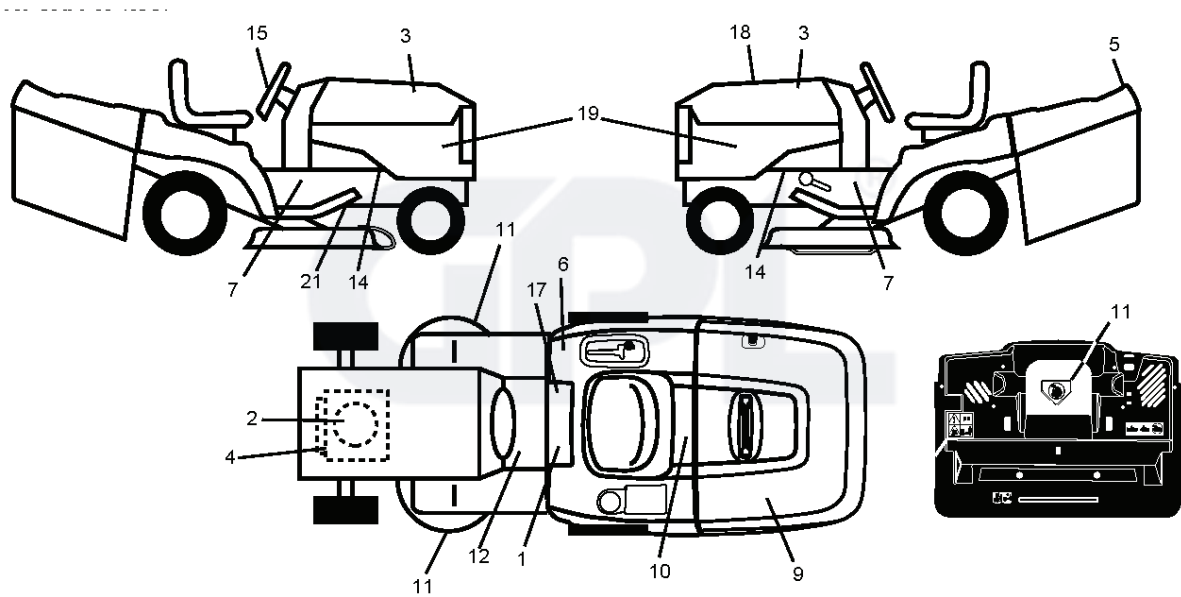

REF.	PART NO.	DESCRIPTION	REMARK	QTY.	KIT
1	532400389	LABEL		1	
2	532416531	DECAL		1	
3	532422849	DECAL		1	
4	532196841	DECAL		1	
5	532183930	DECAL		1	
6	532180432	DECAL		1	
7	532401146	DECAL		1	
9	532183931	DECAL		1	
10	532145005	DECAL		1	
11	532182166	DECAL		1	
12	532159737	DECAL		1	
14	532159736	DECAL		1	
15	532422685	DECAL		1	
17	532140837	DECAL		1	
18	532433150	DECAL		1	
19	532422995	DECAL		1	
21	532166286	DECAL		1	
--	532166960	DECAL		1	
--	532181091	PLATE		1	
--	532181090	PLATE		1