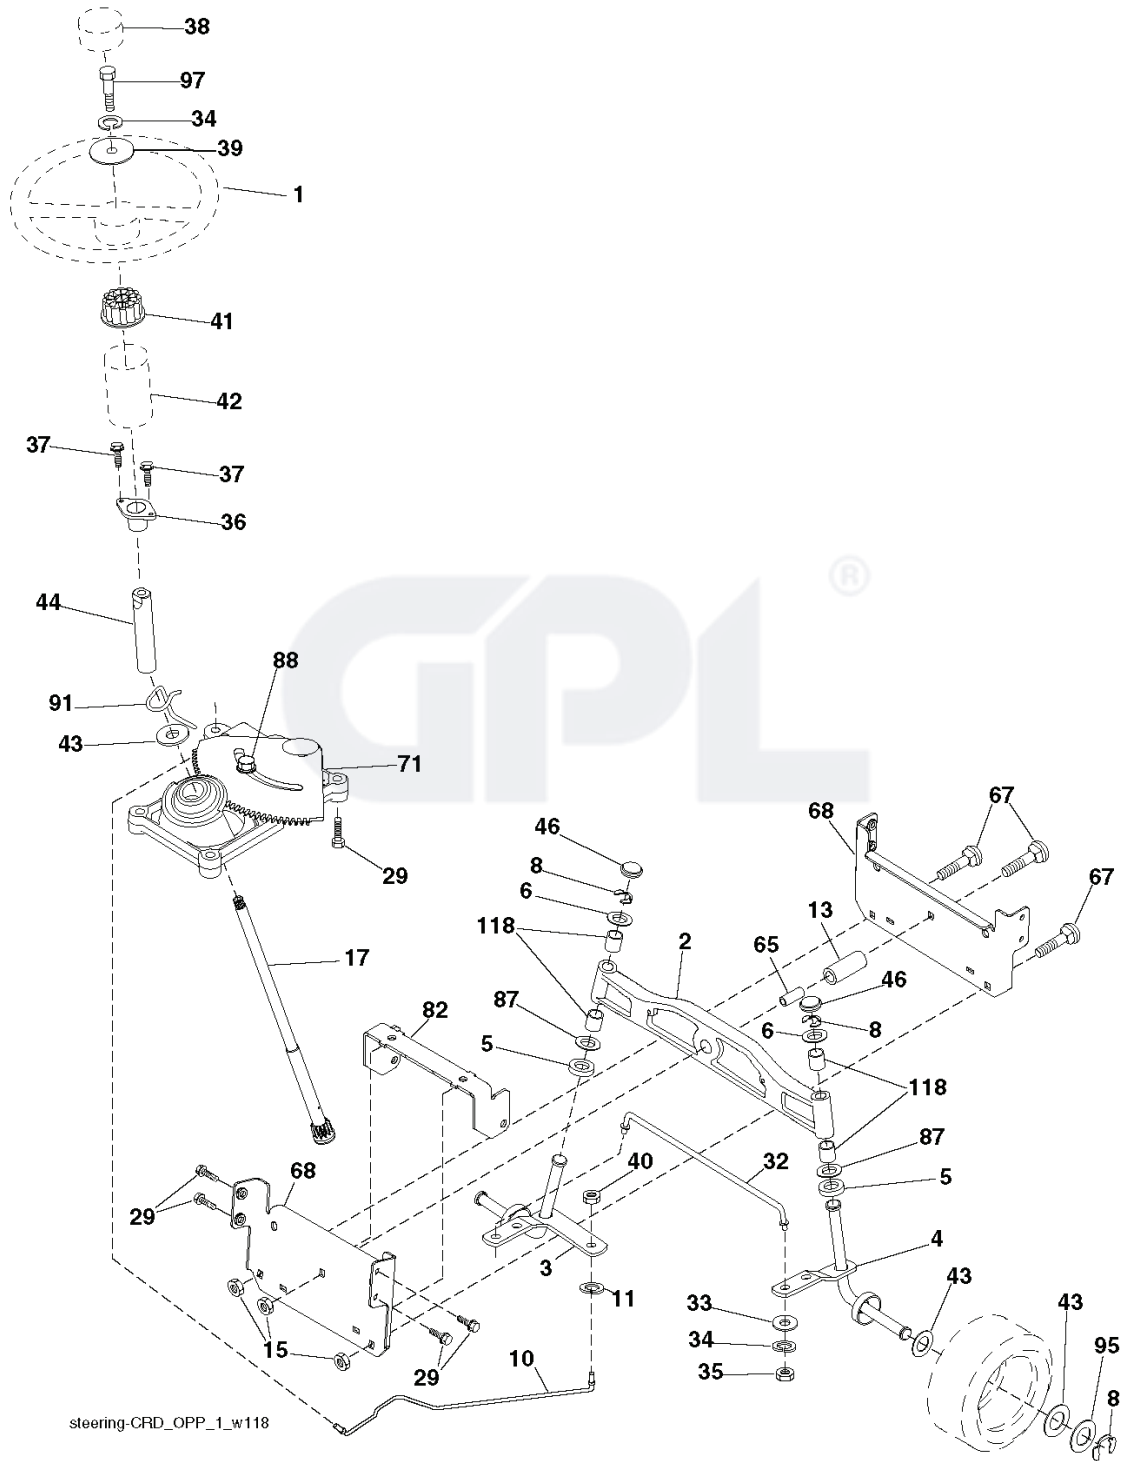

steering-CRD_OPP_1_w118

REF.	PART NO.	DESCRIPTION	REMARK	QTY.	KIT
1	532424146	STEERING WHEEL		1	
2	532193542	AXLE		1	
3	532169840	SPINDLE		1	
4	532169839	SPINDLE		1	
5	532124931	WASHER		1	
6	532121748	WASHER		1	
8	812000029	RETAINER RING		1	
10	532175121	ROD		1	
11	810040600	WASHER		1	
13	532136518	PIPE		1	
15	532145212	NUT		1	
17	532190753	ROD		1	
29	817000612	SCREW		1	
32	532170162	ROD		1	
33	819111216	WASHER		1	
34	810040500	WASHER		1	
35	873540500	NUT		1	
36	532155099	BUSHING		1	
37	532152927	SCREW		1	
38	532424147	HUB CAP		1	
39	819113812	WASHER		1	
40	873540600	NUT		1	
41	532186737	ADAPTER		1	
42	532169633	SLEEVE		1	
43	532121749	WASHER		1	
44	532190752	SHAFT		1	
46	532121232	HUB CAP		1	
65	532414736	SPACER		1	
67	872110618	BOLT		1	
68	532169827	SHAFT		1	
71	532175146	STEERING GEAR		1	
82	532199978	SUPPORT ESSIEU AVANT		1	
87	532173966	WASHER		1	
88	532175118	BOLT		1	
91	532175553	SPRING		1	
95	532188967	WASHER		1	
97	532428982	BOLT		1	
118	532406013	BEARING		1