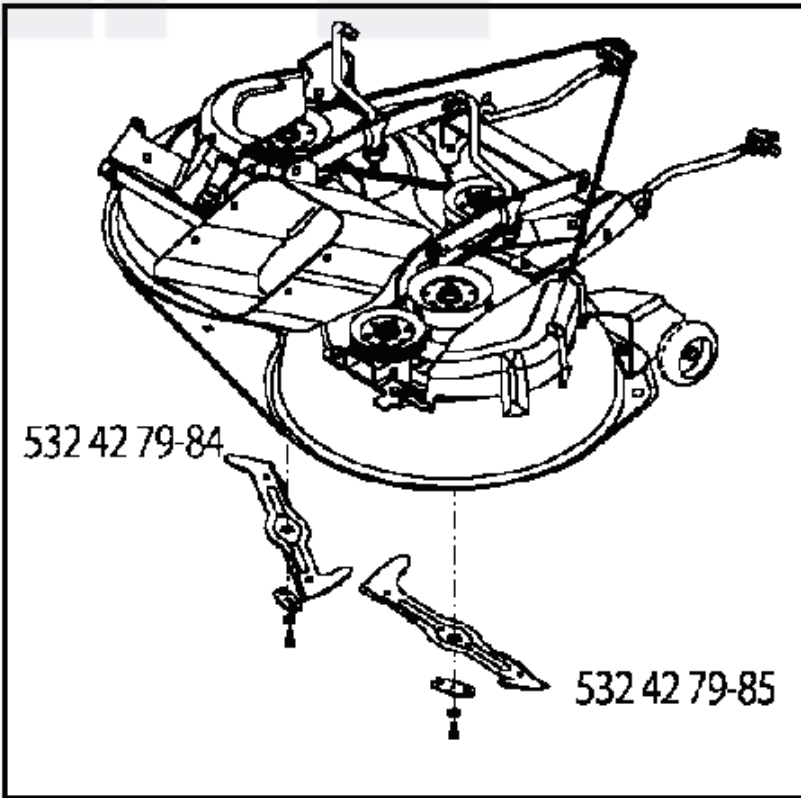

REF.	PART NO.	DESCRIPTION	REMARK	QTY.	KIT
1	532170771	THROTTLE TRIGGER		1	
2	817720408	SCREW		1	
3	000000000	W/O DESCRIPTION	ENGINE B&S MODEL NO. 401577-1219-B1	1	
4	532149723	MUFFLER		1	
5	532160589	TUBE		1	
6	532159955	TUBE		1	
8	532171877	BOLT		1	
10	532146629	HEAT SHIELD		1	
13	532165391	GASKET		1	
23	532169837	HEAT SHIELD		1	
25	532191812	CONTROL		1	
29	532137180	SPARK ARRESTER KIT		1	
31	532407551	FUEL TANK		1	
32	532430220	FUEL CAP		1	
33	532123487	HOSE CLAMP		1	
37	532137040	HOSE		1	
44	817670412	SCREW		1	
45	817000612	SCREW		1	
46	819091416	WASHER		1	
72	532183906	SCREW		1	
78	817060620	SCREW		1	
81	873510400	NUT		1	
119	532199768	* LENKRAD		1	
120	532199767	GUARD		1	
121	532196688	NUT		1	
123	817670508	SCREW		1	
136	532137729	SCREW		1	

GPL®