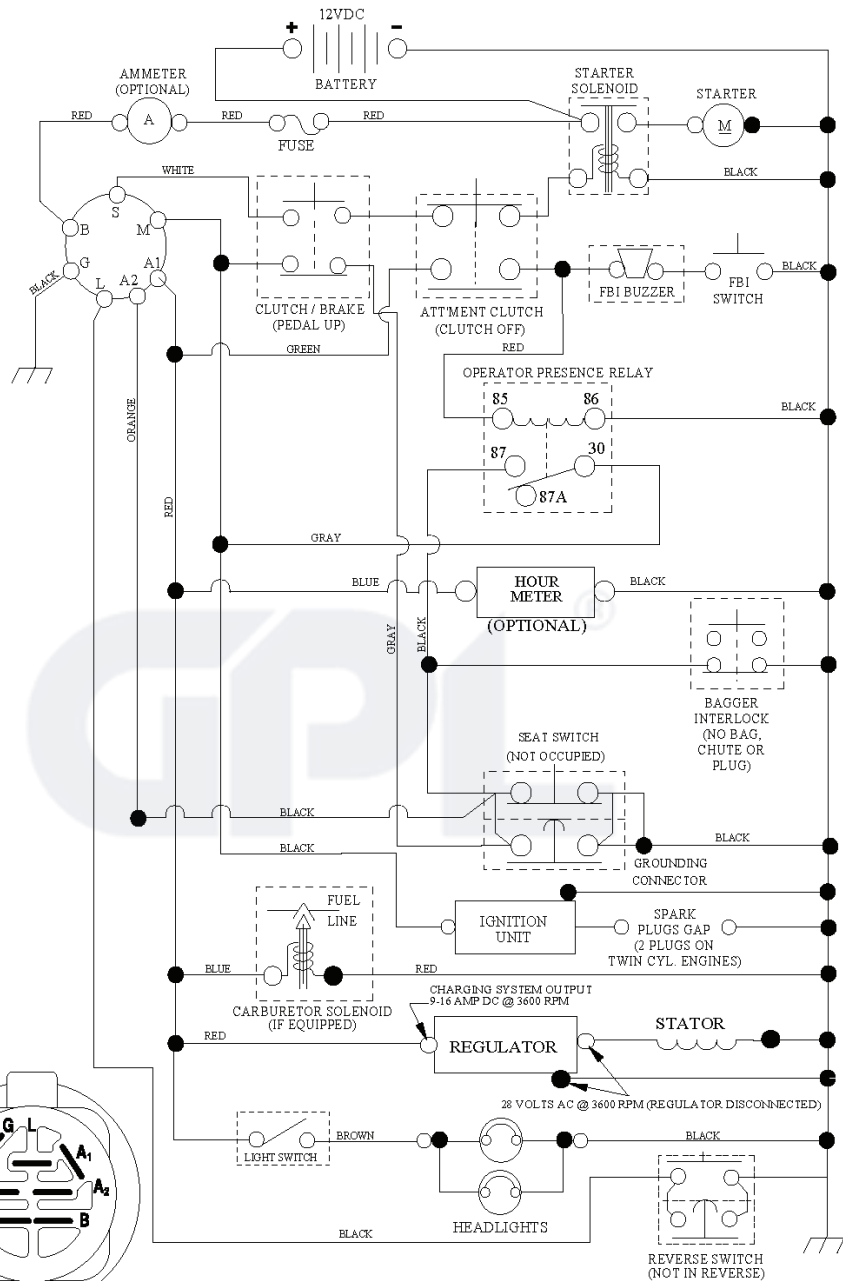

LT 2216 CMA2, 96061028300, 2010-01

SPARE PARTS LIST

REF.	PART NO.	DESCRIPTION	REMARK	QTY.	KIT
1	532404981	PLUNGE		1	
2	532159471	LEVER		1	
3	532105767	PIN RETAINING SCREW		1	
4	812000002	RETAINER RING		1	
5	819211621	WASHER		1	
6	532120183	BEARING		1	
7	532125631	HANDLE		1	
8	532124526	KNOB		1	
11	532139865	LINK		1	
12	532139866	LINK		1	
13	532124670	RETAINER RING		1	
15	532173288	LINK		1	
16	873350800	NUT		1	
17	532175689	BRACKET		1	
18	873800800	NUT		1	
19	532139868	LEVER		1	
20	532194209	SPRING		1	
23	532110807	NUT		1	
24	819131016	WASHER		1	
25	532124874	SPRING		1	
26	532169484	PIN		1	
27	532126971	LEVER		1	
28	873350600	NUT		1	
29	532138057	KNOB		1	
30	532150233	TRUNNION		1	
31	532169865	BEARING		1	
32	873540600	NUT		1	
36	532155097	INDICATOR		1	
37	532123935	PLUG		1	
38	817060516	SCREW		1	
40	819112410	WASHER		1	
41	532123934	INDICATOR		1	
49	532145212	NUT		1	
50	532110452	NUT		1	

IGNITION SWITCH

POSITION	CIRCUIT "MAKE"
OFF	M+G+A1
RUN/OVERRIDE	B+A1
RUN	B+A1 L+A2
START	B + S + A1

WIRING INSULATED CLIPS
 NOTE: IF WIRING INSULATED CLIPS WERE REMOVED FOR SERVICING OF UNIT, THEY SHOULD BE RE-INSTALLED TO PROPERLY SECURE YOUR WIRING.

C04

REF.	PART NO.	DESCRIPTION	REMARK	QTY.	KIT
1	532163465	BATTERY		1	
2	874760412	BOLT		1	
16	532176138	MICRO SWITCH		1	
21	532183759	HARNESS		1	
22	532004152	BULB		1	
24	532165987	CABLE		1	
25	532421299	CABLE		1	
26	532175158	FUSE		1	
27	873510400	NUT		1	
28	532127725	CABLE		1	
29	532192749	SWITCH.SEAT.DP W/RAMPS		1	
30	532193350	IGNITION MODULE		1	
33	532411935	KEY		1	
34	532110712	SWITCH		1	
40	532403620	CABLE		1	
41	871110408	BOLT		1	
42	532131563	COVER		1	
43	532192507	SOLENOID		1	
46	532401763	DISPLAY		1	
58	532169419	BUZZER		1	
59	532180379	SWITCH FBI		1	
66	817490608	SCREW		1	
79	532175242	HOLDER		1	
81	532109748	RELAY		1	
92	532196615	CABLE ASSY		1	
93	532192540	SCREW		1	
94	532191834	MODULE.REVERSE.ROS		1	