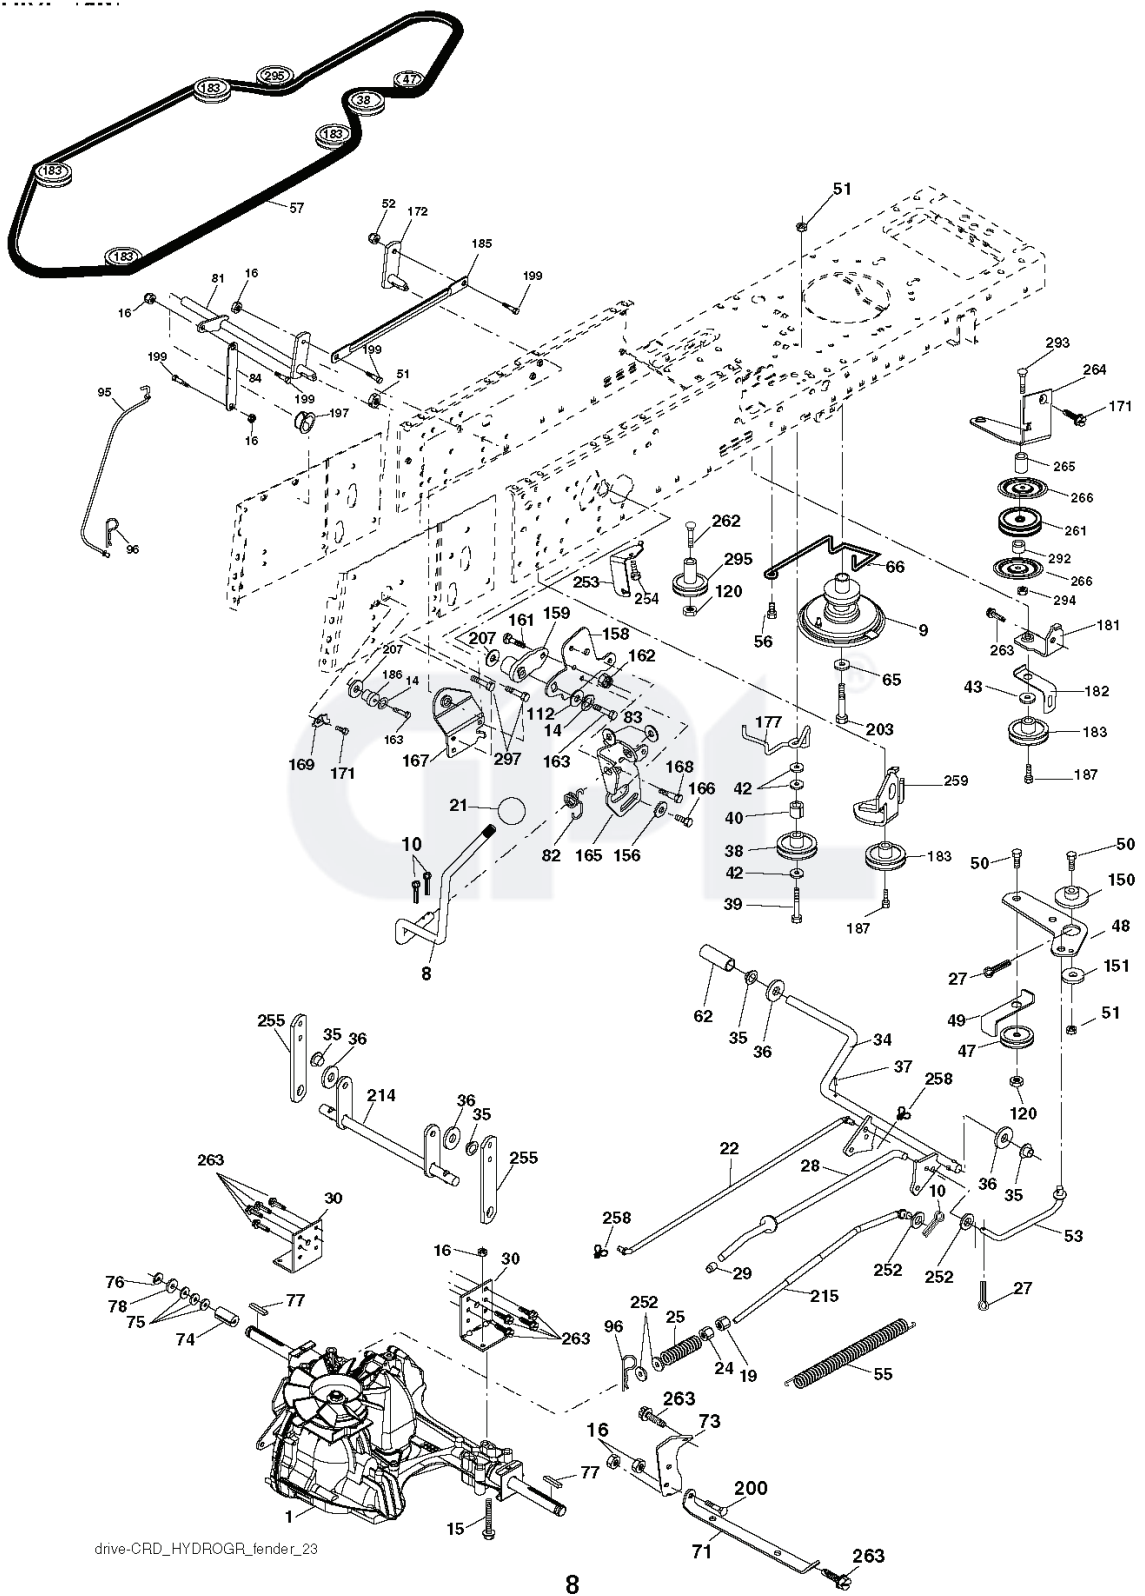

drive-CRD_HYDROGR_fender_23

REF.	PART NO.	DESCRIPTION	REMARK	QTY.	KIT
1	000000000	W/O DESCRIPTION	TRANSAXLE HYDRO GEAR 321-0510	1	
8	532192706	LEVER		1	
9	532408579	CLUTCH		1	
10	876020416	SPLIT PIN		1	
14	810040400	WASHER		1	
15	874490544	SCREW		1	
16	873800500	LOCK NUT		1	
19	873800600	NUT		1	
21	532130564	HANDLE		1	
22	532175607	ROD		1	
24	873350600	NUT		1	
25	532192036	SPRING		1	
27	876020412	SPLIT PIN		1	
28	532175765	SHAFT		1	
29	532071673	COVER		1	
30	532169592	BRACKET		1	
34	532175578	SHAFT		1	
35	532120183	BEARING		1	
36	819211616	WASHER		1	
37	532124963	PIN RETAINING SCREW		1	
38	532165936	PULLEY		1	
39	874760644	BOLT		1	
40	532124965	SPACER		1	
42	819131312	WASHER		1	
43	819111012	WASHER		1	
47	532127783	PULLEY		1	
48	532154407	GUIDE		1	
49	532123205	BELT GUIDE		1	
50	872110612	BOLT		1	
51	873680600	NUT		1	
52	873680500	NUT		1	
53	532199652	TIGE DE TENSION POULIE		1	
55	532105709	SPRING		1	
56	817060620	SCREW		1	
57	532170140	BELT		1	
62	532124872	PEDAL RUBBER		1	
65	810040700	WASHER		1	
66	532154778	TENSIONER		1	
71	532169183	ROD		1	
73	532169182	BRACKET		1	
74	532137057	SPACER		1	
75	532121749	WASHER		1	
76	812000001	RETAINER RING		1	
77	532123583	KEY		1	
78	532121748	WASHER		1	
81	532170006	SHAFT		1	
82	532165711	SPRING		1	
83	819171216	WASHER		1	
84	532170007	LINK		1	
95	532170015	LINK		1	
96	532124788	RETAINER RING		1	
112	819091210	WASHER		1	
120	873900600	NUT		1	
150	532165850	BUSHING		1	
151	819133210	WASHER		1	
156	532166002	WASHER		1	
158	532165589	BRACKET		1	
159	532183900	LEVER		1	
161	872140406	BOLT		1	
162	873680400	NUT		1	
163	874780416	BOLT		1	
165	532165623	BRACKET		1	
166	817490510	SCREW		1	
167	532165588	BRACKET		1	
168	532165492	BOLT		1	
169	532165580	RETAINER		1	
171	817490608	SCREW		1	
172	532170271	LINK		1	
177	532165932	HOLDER		1	
181	532180211	BRACKET		1	
182	532182682	BELT GUIDE		1	
183	532199534	PULLEY		1	
185	532170008	LINK		1	
186	532165614	HUB		1	
187	817580520	BOLT		1	
197	532169613	SLEEVE		1	
199	532169612	SCREW		1