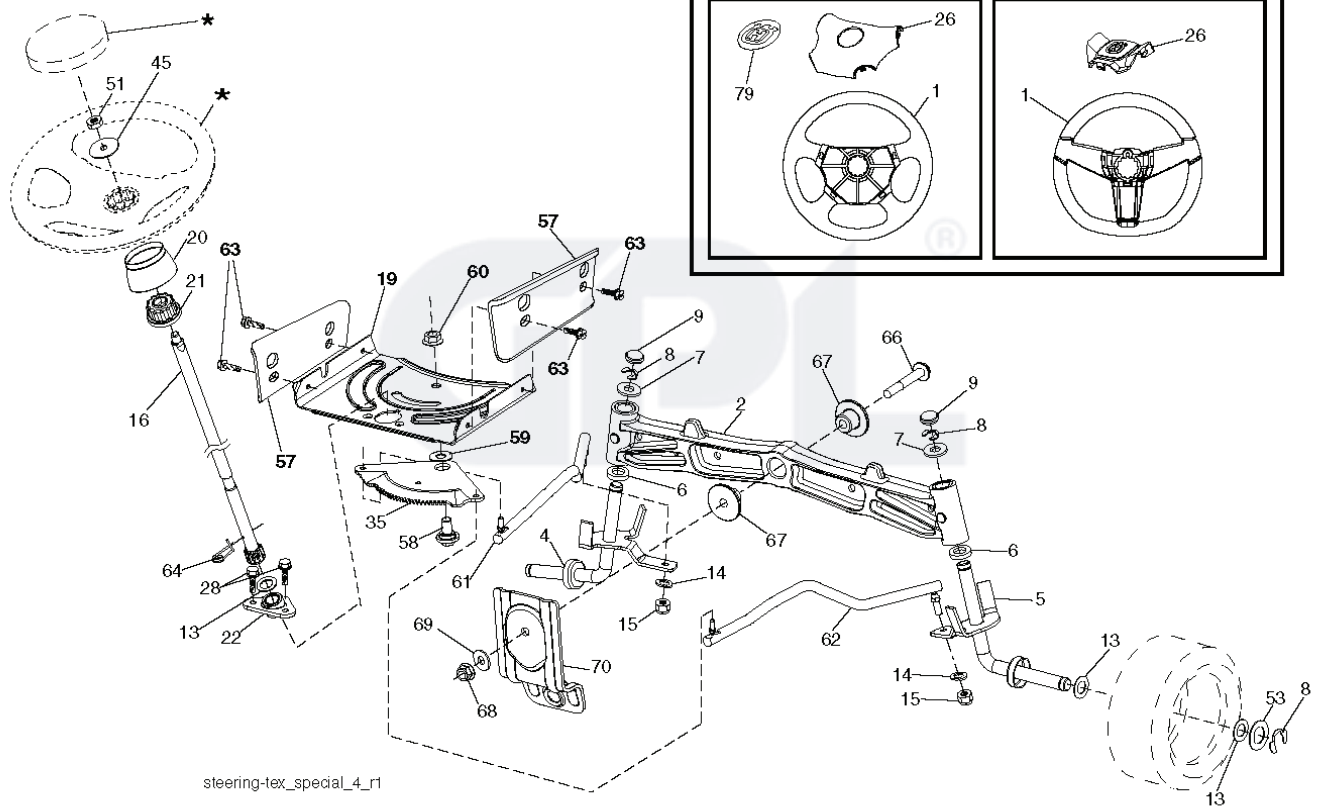

REF.	PART NO.	DESCRIPTION	REMARK	QTY.	KIT
2	532195223	SHAFT		1	
3	532195230	LEVER		1	
7	532411555	GRIP		1	
10	532196314	SPRING		1	
87	532194209	SPRING		1	
88	532410710	SPRING		1	
89	819191912	WASHER		1	
90	532194208	PIN		1	
91	532195181	LINK		1	
97	817000612	SCREW		1	
98	532195270	LINK		1	
100	873930600	NUT		1	

GPL®

PTO SWITCH
(MATING SIDE)

IGNITION SWITCH

POSITION	CIRCUIT	"MAKE"
OFF	M+G+A1	
RUN/OVERRIDE	B+A1	
RUN	B+A1	L+A2
START	B + S + A1	

CHASSIS HARNESS
CONNECTOR
(MATING SIDE)

DASH HARNESS
CONNECTOR

WIRING INSULATED CLIPS
NOTE: IF WIRING INSULATED
CLIPS WERE REMOVED FOR
SERVICING OF UNIT, THEY
SHOULD BE RE-INSTALLED TO
PROPERLY SECURE YOUR
WIRING.

NON-REMOVABLE
CONNECTIONS

REMOVABLE
CONNECTIONS

seat-tex_7A-vgt

REF.	PART NO.	DESCRIPTION	REMARK	QTY.	KIT
1	532406625	SEAT		1	
2	532180166	BRACKET		1	
3	532140675	STRAP		1	
6	873800600	NUT		1	
7	532124181	SPRING		1	
8	532171877	BOLT		1	
10	532196977	PLATE		1	
21	532171852	BOLT		1	
37	873800500	LOCK NUT		1	
40	532197661	HANDLE		1	
41	532198200	SPRING		1	
43	874760612	BOLT		1	
44	819133812	WASHER		1	