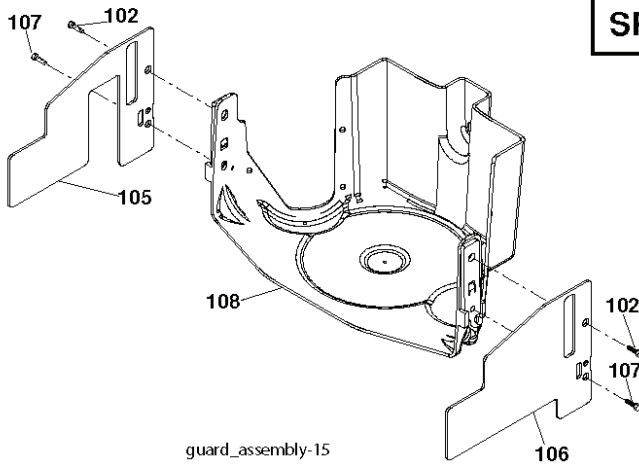

SPARK ARRESTER KIT

engine-tex_24-vgt