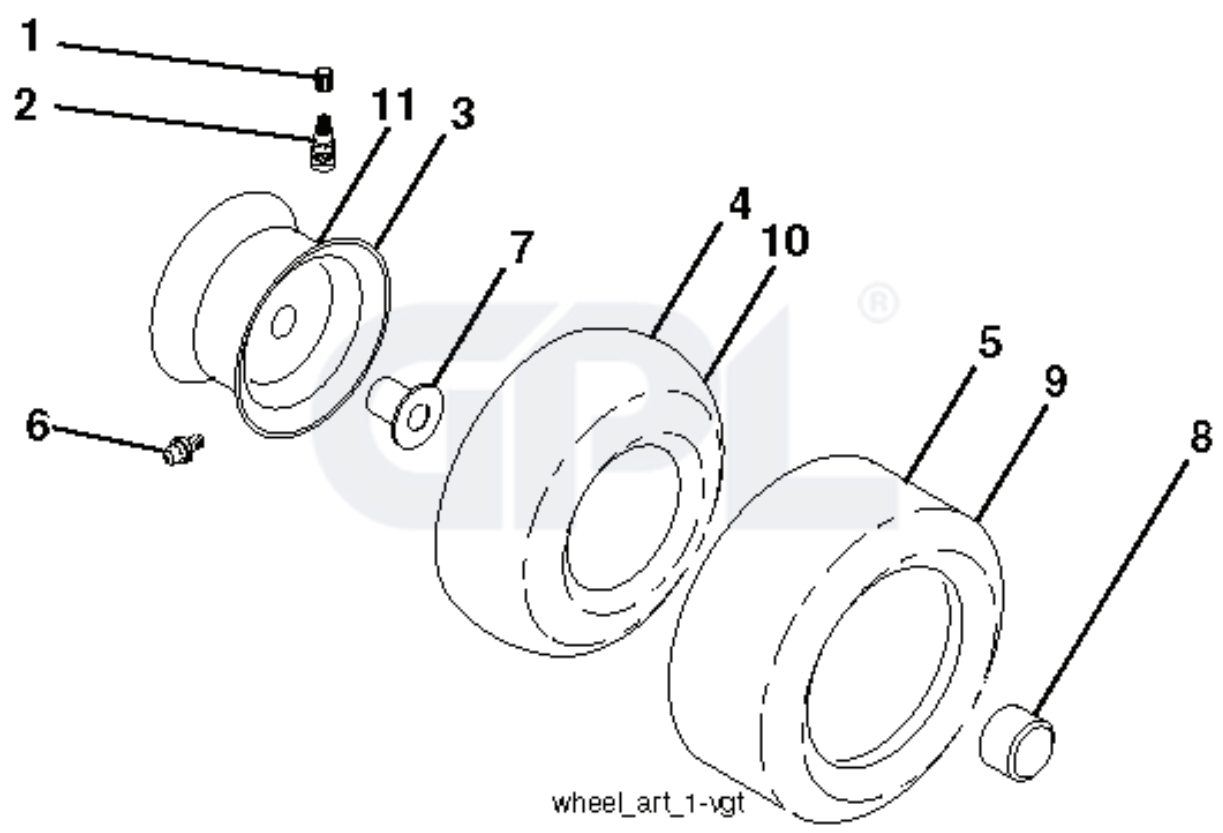

wheel_art_1-vgt

REF.	PART NO.	DESCRIPTION	REMARK	QTY.	KIT
1	532059192	CAP VALVE		1	
2	532065139	NIPPLE		1	
3	532138336	RIM		1	
4	532059904	HOSE		1	
5	532106222	TIRE		1	
6	532124957	FITTING		1	
7	532124959	BEARING		1	
8	532175039	HUB CAP		1	
9	532122082	TIRE		1	
10	532124926	HOSE		1	
11	532138337	RIM SPROCKET		1	
-	532144334	SEALING FOAM		1	
	PART NO.		REMARK		KIT