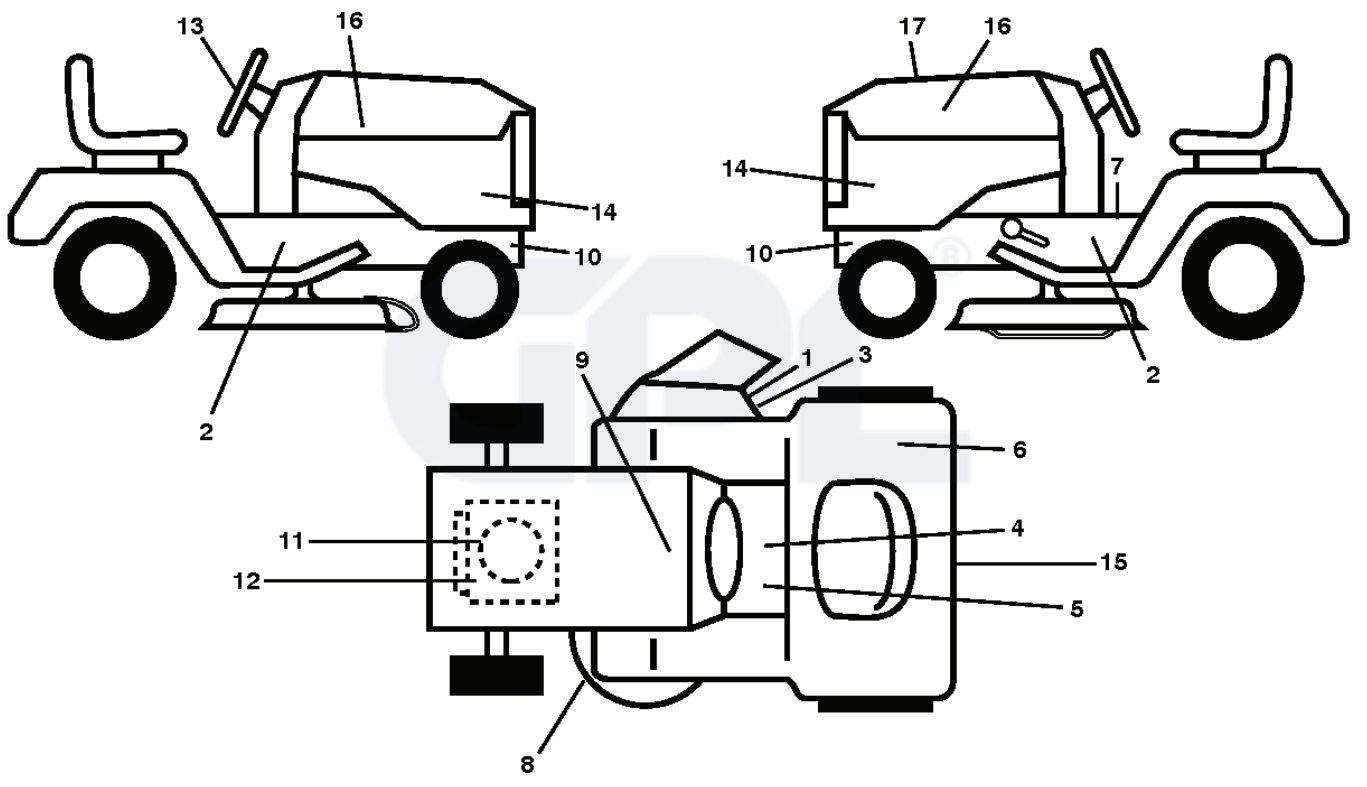

LT 2218 A2, 96041003902, 2008-02

SPARE PARTS LIST

REF.	PART NO.	DESCRIPTION	REMARK	QTY.	KIT
1	532182166	DECAL		1	
2	532196842	DECAL		1	
3	532196357	DECALC:"DANGER DEFLECTEUR"		1	
4	532140837	DECAL		1	
5	532400389	LABEL		1	
6	532180432	DECAL		1	
7	532159737	DECAL		1	
8	532160396	DECAL		1	
9	532145005	DECAL		1	
10	532159736	DECAL		1	
11	532196841	DECAL		1	
12	532416473	DECAL		1	
13	532185773	DECAL		1	
14	532409372	DECAL		1	
15	532183930	DECAL		1	
16	532189553	DECAL		1	
17	532416464	DECAL		1	
-	532166960	DECAL		1	
-	532162598	DECAL		1	
-	532411903	PAD		1	
-	532411902	PAD.FOOTREST.RH.STGT.B*SUBS/2*		1	