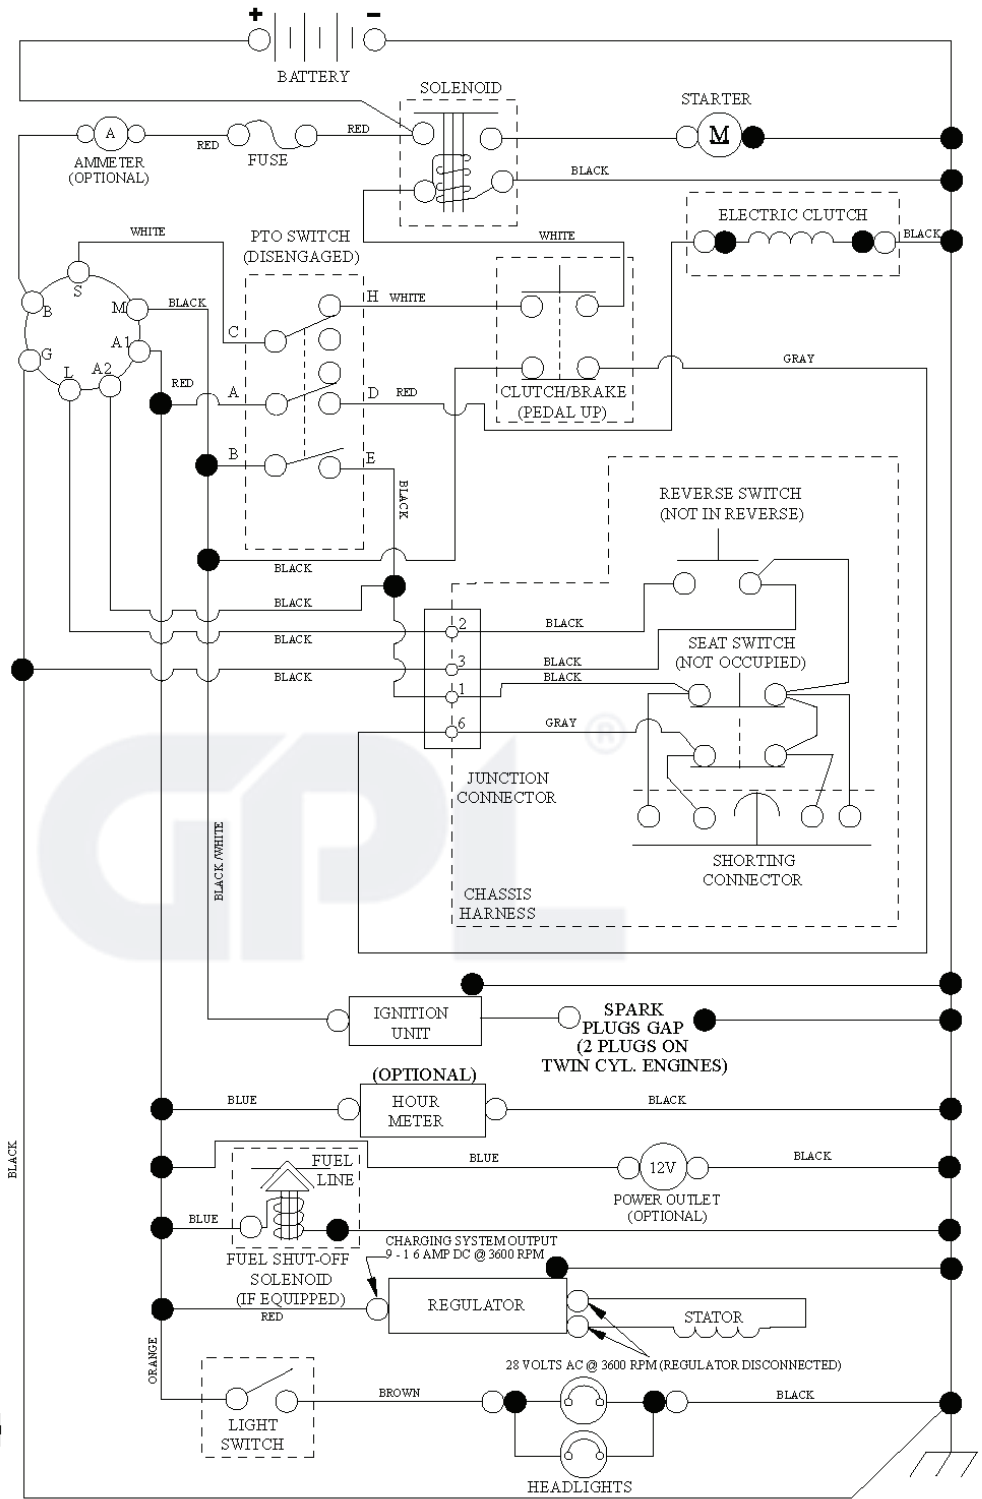

29

SPARK ARRESTER KIT

engine-tex_24-vgt

guard_assembly-15

REF.	PART NO.	DESCRIPTION	REMARK	QTY.	KIT
2	532149723	MUFFLER		1	
9	532194319	BELT GUIDE		1	
11	532180505	CLUTCH		1	
12	532194338	PULLEY		1	
15	532193499	FUEL TANK		1	
18	532195951	TANK CAP		1	
20	532178385	THROTTLE TRIGGER		1	
21	532191611	SCREW		1	
22	532191596	COMMA*RPLPAR 532187767428		1	
28	532142158	FULE LINE		1	
29	532137180	SPARK ARRESTER KIT		1	
31	532145006	CLIP		1	
37	532123487	HOSE CLAMP		1	
41	532126197	WASHER		1	
42	810040700	WASHER		1	
45	873510400	NUT		1	
62	532146629	HEAT SHIELD		1	
69	532165391	GASKET		1	
70	532159955	TUBE		1	
71	532160589	TUBE		1	
79	532183906	SCREW		1	
81	532148456	TUBE		1	
82	532181654	PLUG		1	
84	817060620	SCREW		1	
85	532173937	BOLT		1	
87	532198239	BOLT		1	
90	817000616	SCREW		1	
91	532187495	BUSHING		1	
102	817000512	SCREW		1	
105	532410528	PROTECTION		1	
106	532410529	PROTECTION		1	
107	532137729	SCREW		1	
108	532410532	ABDECKLUNG		1	
1	000000000	W/O DESCRIPTION	Engine Briggs Model No. 405577	1	

REF.	PART NO.	DESCRIPTION	REMARK	QTY.	KIT
2	532195223	SHAFT		1	
3	532195230	LEVER		1	
7	532411555	GRIP		1	
10	532196314	SPRING		1	
87	532194209	SPRING		1	
88	532410710	SPRING		1	
89	819191912	WASHER		1	
90	532194208	PIN		1	
91	532195181	LINK		1	
97	817000612	SCREW		1	
98	532195270	LINK		1	
100	873930600	NUT		1	

GPL®

PTO SWITCH
(MATING SIDE)

IGNITION SWITCH

POSITION	CIRCUIT	"MAKE"
OFF	M+G+A1	
RUN/OVERRIDE	B+A1	
RUN	B+A1	L+A2
START	B + S + A1	

CHASSIS HARNESS
CONNECTOR
(MATING SIDE)

DASH HARNESS
CONNECTOR

WIRING INSULATED CLIPS
NOTE: IF WIRING INSULATED
CLIPS WERE REMOVED FOR
SERVICING OF UNIT, THEY
SHOULD BE RE-INSTALLED TO
PROPERLY SECURE YOUR
WIRING.