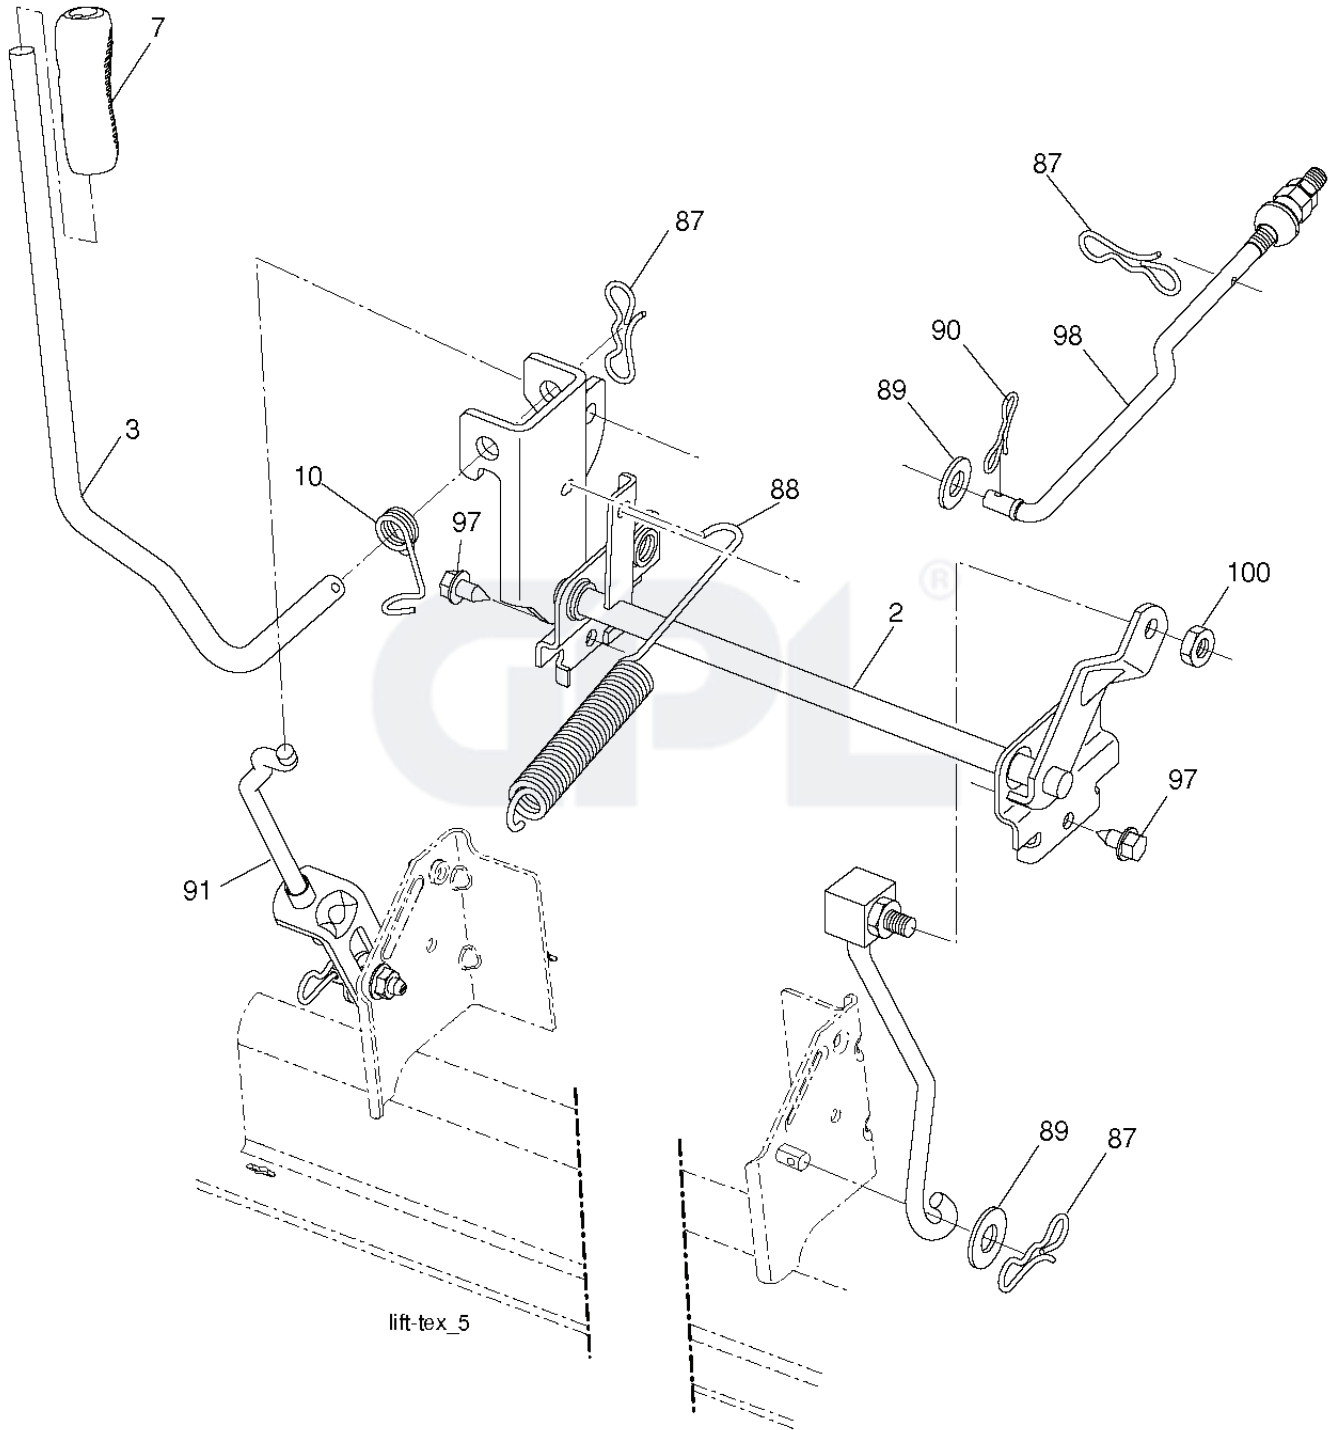

LT 2218 A2, 96041003902, 2008-02

SPARE PARTS LIST

REF.	PART NO.	DESCRIPTION	REMARK	QTY.	KIT
1	532182166	DECAL		1	
2	532196842	DECAL		1	
3	532196357	DECALC:"DANGER DEFLECTEUR"		1	
4	532140837	DECAL		1	
5	532400389	LABEL		1	
6	532180432	DECAL		1	
7	532159737	DECAL		1	
8	532160396	DECAL		1	
9	532145005	DECAL		1	
10	532159736	DECAL		1	
11	532196841	DECAL		1	
12	532416473	DECAL		1	
13	532185773	DECAL		1	
14	532409372	DECAL		1	
15	532183930	DECAL		1	
16	532189553	DECAL		1	
17	532416464	DECAL		1	
-	532166960	DECAL		1	
-	532162598	DECAL		1	
-	532411903	PAD		1	
-	532411902	PAD.FOOTREST.RH.STGT.B*SUBS/2*		1	

29

SPARK ARRESTER KIT

engine-tex_24-vgt

guard_assembly-15

REF.	PART NO.	DESCRIPTION	REMARK	QTY.	KIT
2	532149723	MUFFLER		1	
9	532194319	BELT GUIDE		1	
11	532180505	CLUTCH		1	
12	532194338	PULLEY		1	
15	532193499	FUEL TANK		1	
18	532195951	TANK CAP		1	
20	532178385	THROTTLE TRIGGER		1	
21	532191611	SCREW		1	
22	532191596	COMMA*RPLPAR 532187767428		1	
28	532142158	FULE LINE		1	
29	532137180	SPARK ARRESTER KIT		1	
31	532145006	CLIP		1	
37	532123487	HOSE CLAMP		1	
41	532126197	WASHER		1	
42	810040700	WASHER		1	
45	873510400	NUT		1	
62	532146629	HEAT SHIELD		1	
69	532165391	GASKET		1	
70	532159955	TUBE		1	
71	532160589	TUBE		1	
79	532183906	SCREW		1	
81	532148456	TUBE		1	
82	532181654	PLUG		1	
84	817060620	SCREW		1	
85	532173937	BOLT		1	
87	532198239	BOLT		1	
90	817000616	SCREW		1	
91	532187495	BUSHING		1	
102	817000512	SCREW		1	
105	532410528	PROTECTION		1	
106	532410529	PROTECTION		1	
107	532137729	SCREW		1	
108	532410532	ABDECKLUNG		1	
1	000000000	W/O DESCRIPTION	Engine Briggs Model No. 405577	1	

REF.	PART NO.	DESCRIPTION	REMARK	QTY.	KIT
2	532195223	SHAFT		1	
3	532195230	LEVER		1	
7	532411555	GRIP		1	
10	532196314	SPRING		1	
87	532194209	SPRING		1	
88	532410710	SPRING		1	
89	819191912	WASHER		1	
90	532194208	PIN		1	
91	532195181	LINK		1	
97	817000612	SCREW		1	
98	532195270	LINK		1	
100	873930600	NUT		1	