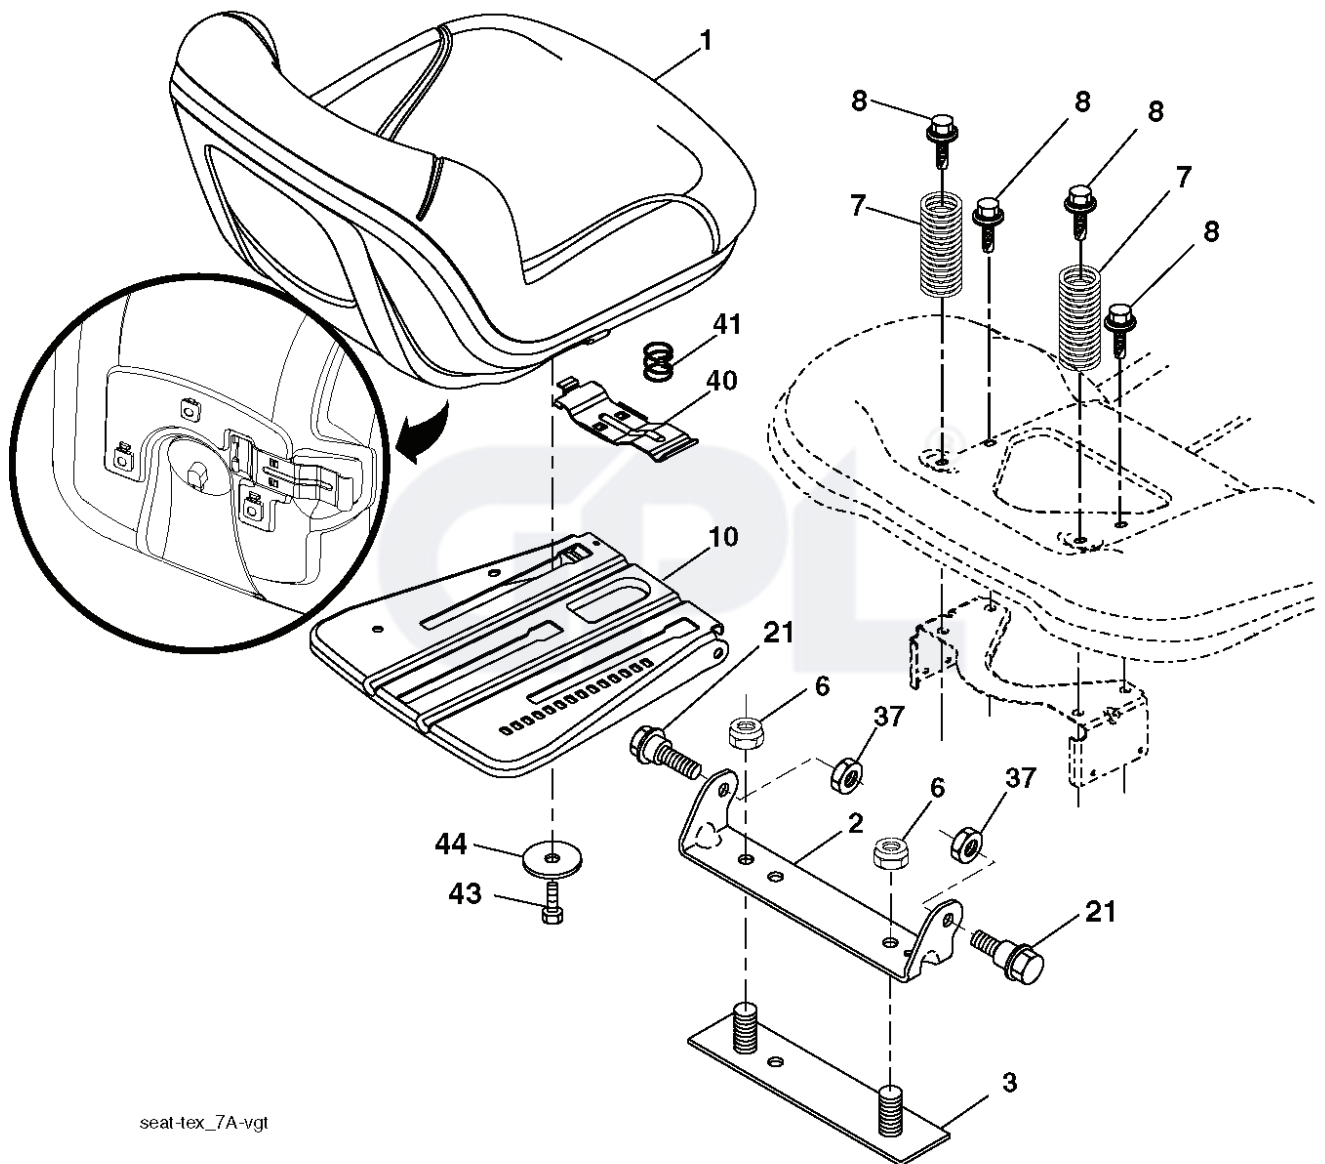

REF.	PART NO.	DESCRIPTION	REMARK	QTY.	KIT
2	532195223	SHAFT		1	
3	532195230	LEVER		1	
7	532411555	GRIP		1	
10	532196314	SPRING		1	
87	532194209	SPRING		1	
88	532410710	SPRING		1	
89	819191912	WASHER		1	
90	532194208	PIN		1	
91	532195181	LINK		1	
97	817000612	SCREW		1	
98	532195270	LINK		1	
100	873930600	NUT		1	

GPL®

PTO SWITCH
(MATING SIDE)

IGNITION SWITCH

POSITION	CIRCUIT	"MAKE"
OFF	M+G+A1	
RUN/OVERRIDE	B+A1	
RUN	B+A1	L+A2
START	B + S + A1	

CHASSIS HARNESS
CONNECTOR
(MATING SIDE)

DASH HARNESS
CONNECTOR

WIRING INSULATED CLIPS
NOTE: IF WIRING INSULATED
CLIPS WERE REMOVED FOR
SERVICING OF UNIT, THEY
SHOULD BE RE-INSTALLED TO
PROPERLY SECURE YOUR
WIRING.

NON-REMOVABLE
CONNECTIONS

REMOVABLE
CONNECTIONS

seat-tex_7A-vgt

REF.	PART NO.	DESCRIPTION	REMARK	QTY.	KIT
1	532406625	SEAT		1	
2	532180166	BRACKET		1	
3	532140675	STRAP		1	
6	873800600	NUT		1	
7	532124181	SPRING		1	
8	532171877	BOLT		1	
10	532196977	PLATE		1	
21	532171852	BOLT		1	
37	873800500	LOCK NUT		1	
40	532197661	HANDLE		1	
41	532198200	SPRING		1	
43	874760612	BOLT		1	
44	819133812	WASHER		1	