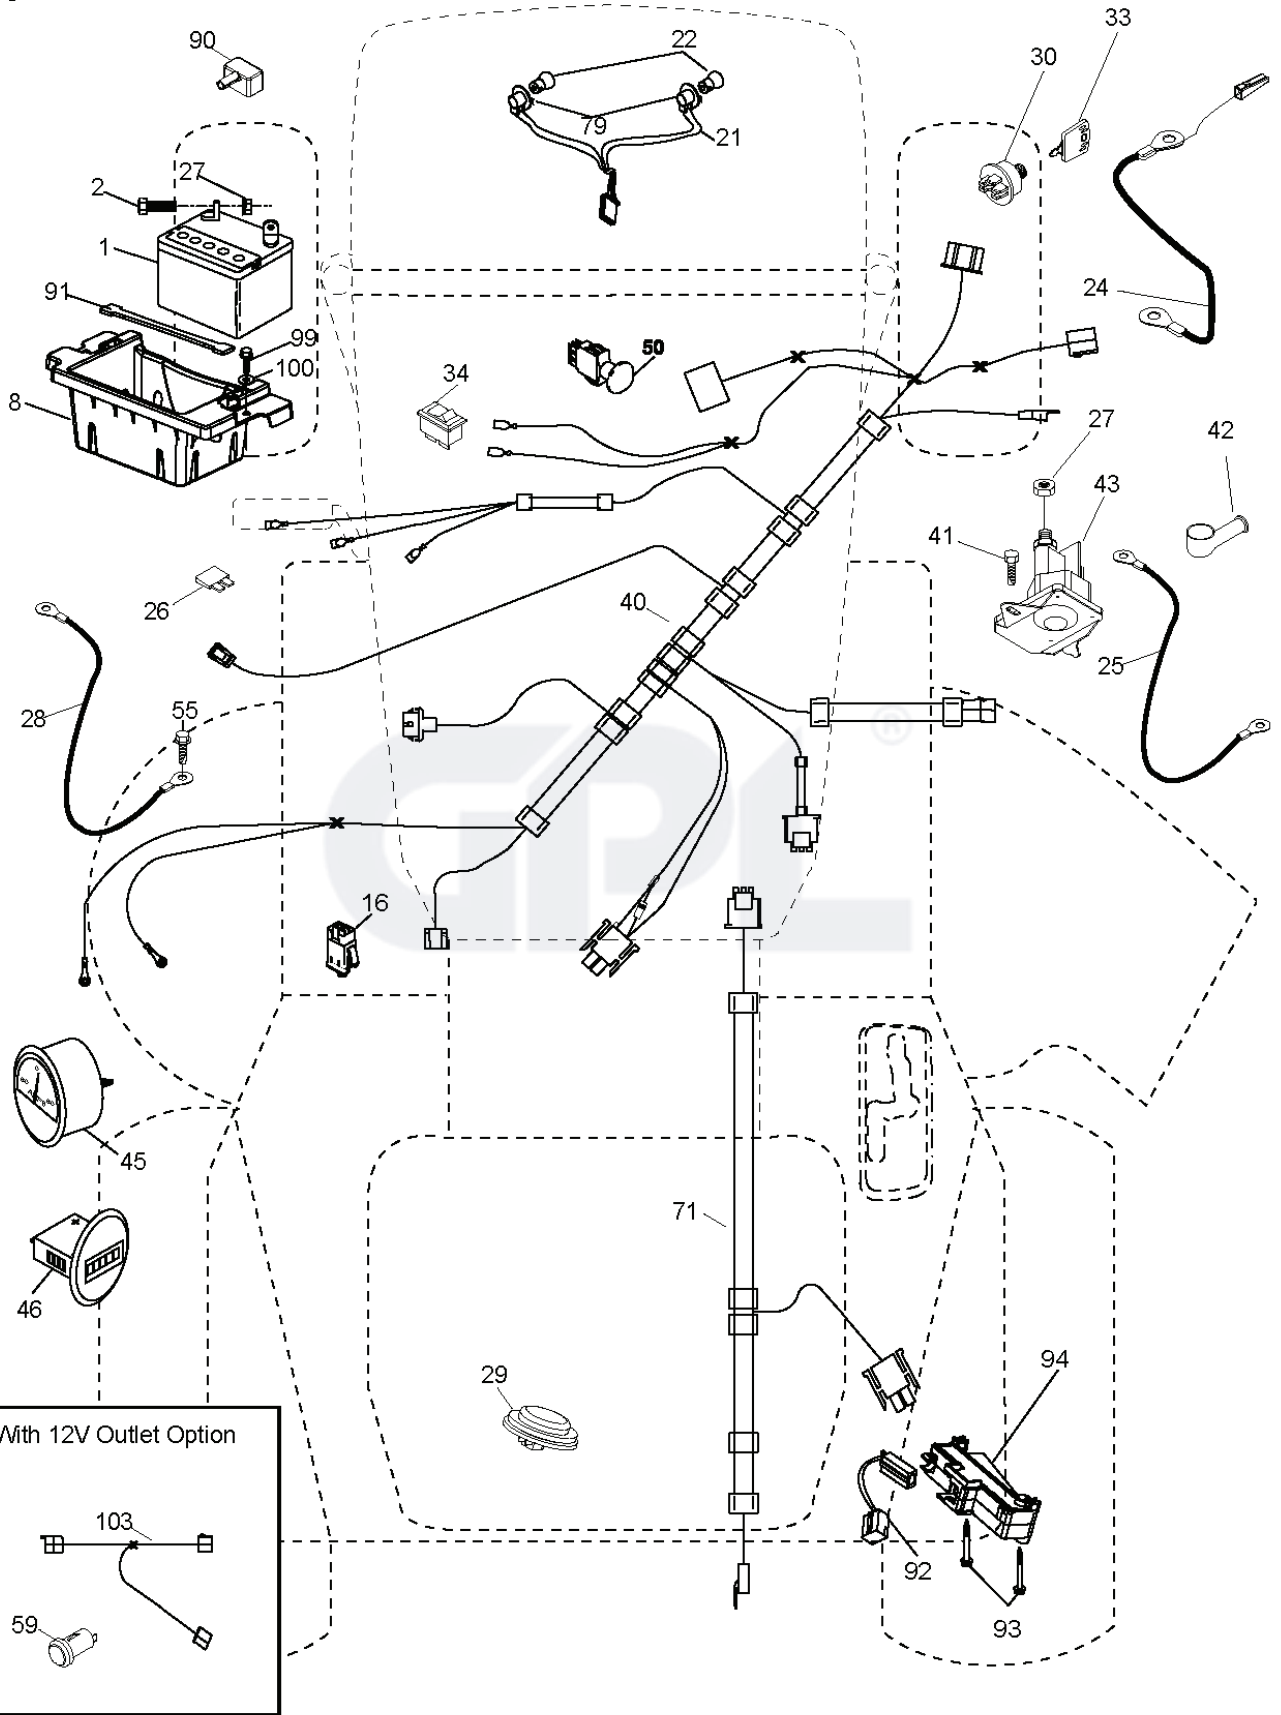

T13S

REF.	PART NO.	DESCRIPTION	REMARK	QTY.	KIT
1	532163465	BATTERY		0	
2	874760412	BOLT		0	
8	532186491	BOX		0	
16	532176138	MICRO SWITCH		0	
21	532400252	HARNESS		0	
22	532004152	BULB		0	
24	532400253	CABLE		0	
25	532412895	CABLE.STARTER.6G.BL/RE*SUBS/2*		0	
26	532175158	FUSE		0	
27	873510400	NUT		0	
28	532145491	CABLE		0	
29	532401545	SWITCH		0	
30	532193350	IGNITION MODULE		0	
33	532411935	KEY		0	
34	532110712	SWITCH		0	
40	532402167	CABLE		0	
41	817720408	SCREW		0	
42	532131563	COVER		0	
43	532192507	SOLENOID		0	
45	532177500	GUAGE		0	
46	532177501	GUAGE		0	
50	532174651	SWITCH		0	
55	817060512	SCREW		0	
71	532194276	CABLE ASSY		0	
79	532175242	HOLDER		0	
90	532435395	TERMINAL COVER		0	
91	532190270	STRAP BATTERY MOUNT FRO		0	
92	532196615	CABLE ASSY		0	
93	532192540	SCREW		0	
94	532191834	MODULE.REVERSE.ROS		0	
99	817670412	SCREW		0	
100	819091416	WASHER		0