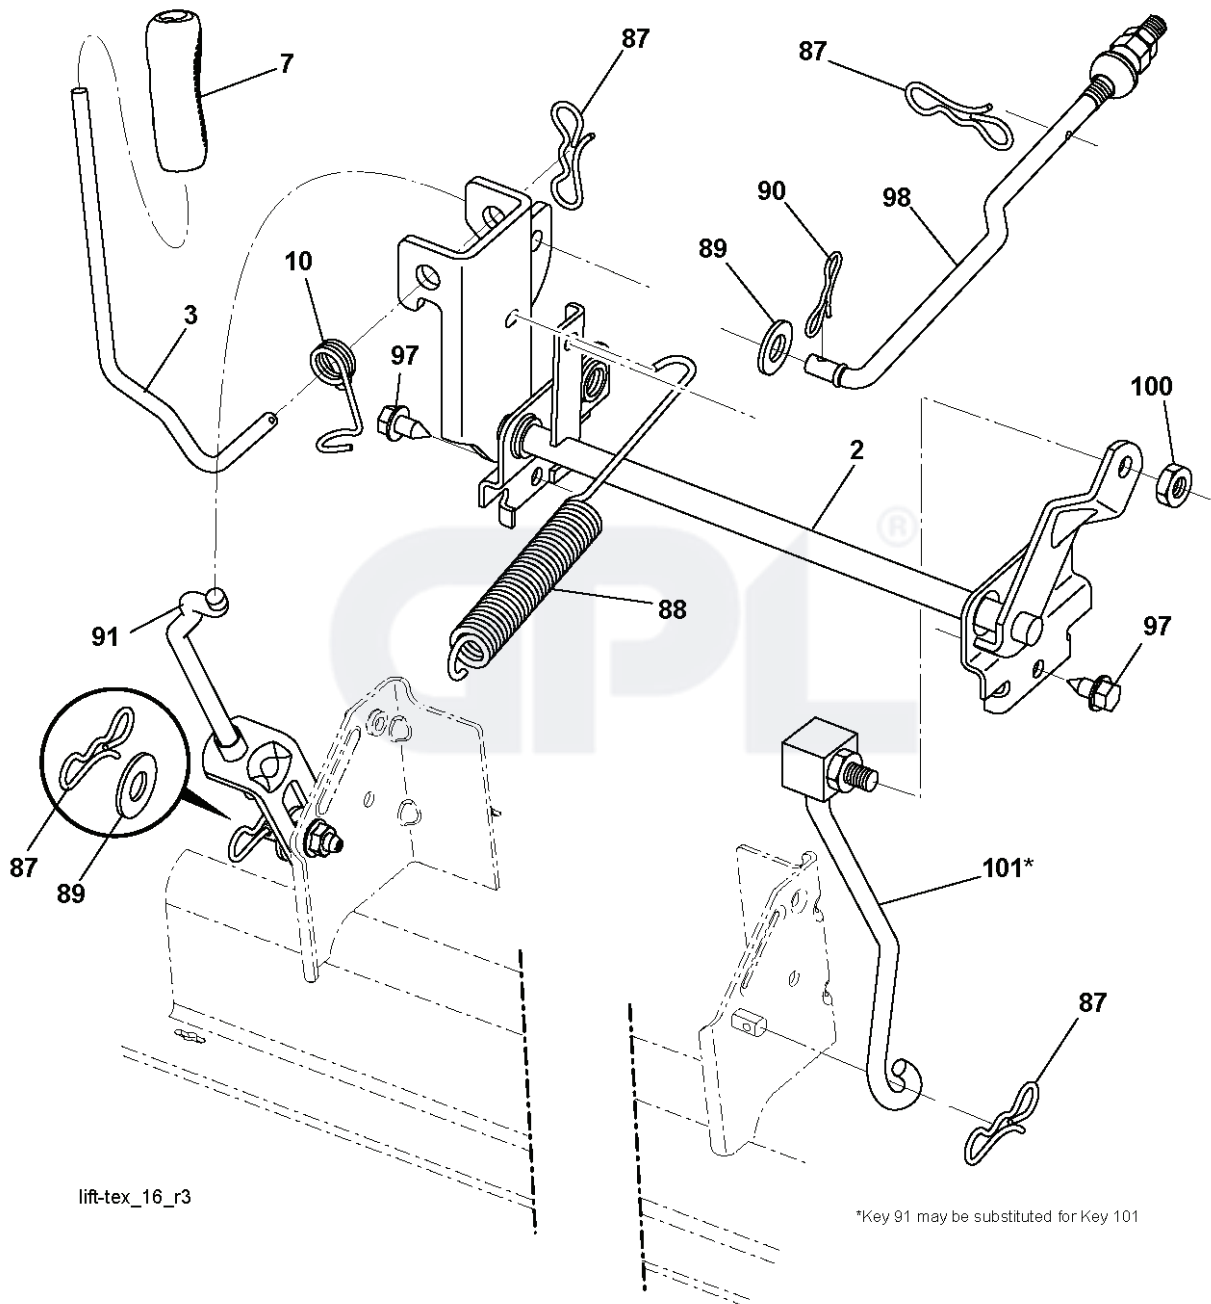

lift-tex_16_r3

*Key 91 may be substituted for Key 101

REF.	PART NO.	DESCRIPTION	REMARK	QTY.	KIT
2	532422027	SHAFT		0	
3	532195230	LEVER		0	
7	532411555	GRIP		0	
10	532196314	SPRING		0	
87	532194209	SPRING		0	
88	532410710	SPRING		0	
89	819191912	WASHER		0	
90	532194208	PIN		0	
91	532195181	LINK		0	
97	817000612	SCREW		0	
98	532195270	LINK		0	
100	873930600	NUT		0	
101	532407003	LINK		0	

GPL®