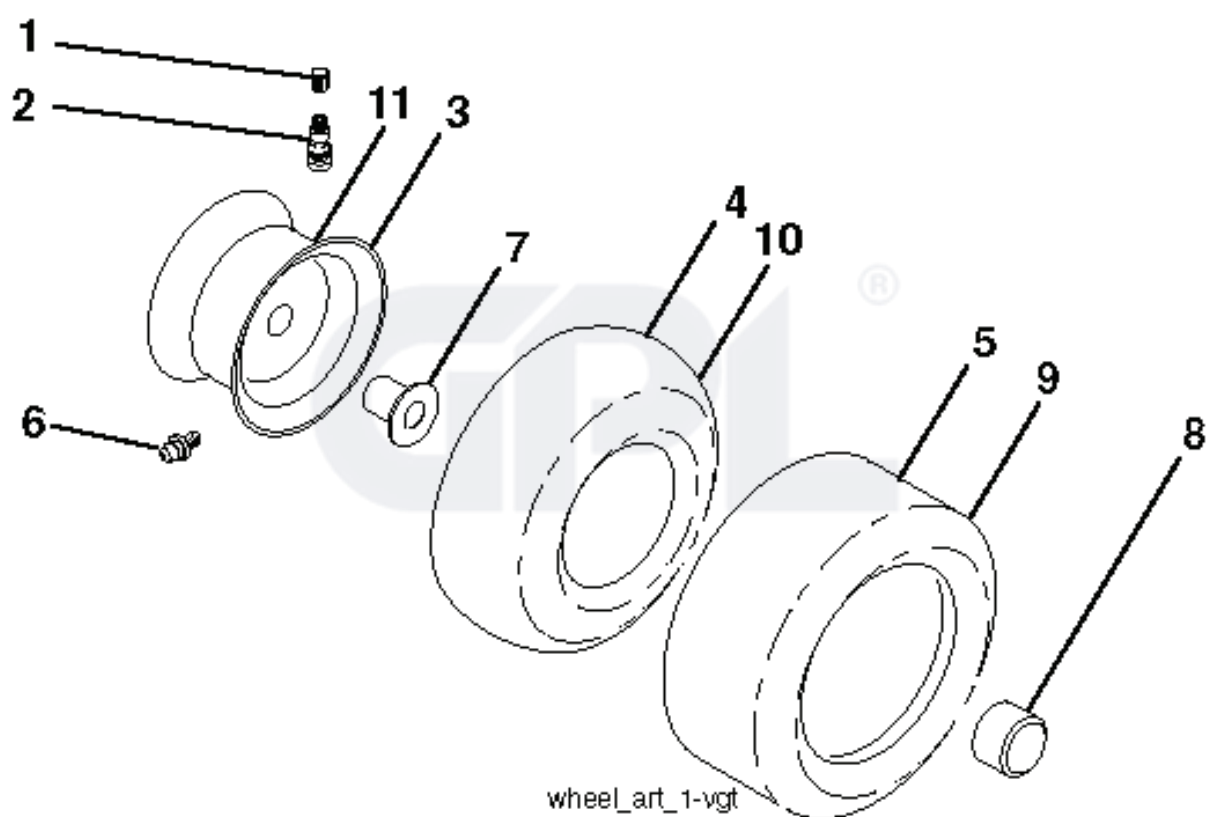

42\_D\_elec-tex\_23\_r1

REF.	PART NO.	DESCRIPTION	REMARK	QTY.	KIT
1	532196495	HOUSING		0	
6	532195186	ARM		0	
8	532193003	SCREW		0	
11	532138971	BLADE		0	
13	532192872	SHAFT ASSY		0	
14	532187281	BEARING HOUSING		0	
15	532110485	BEARING		0	
19	532196539	BOLT		0	
20	532159770	RAIL		0	
21	873680500	NUT		0	
23	532192557	HINGE		0	
24	532105304	HUB CAP		0	
25	532197026	TORSION SPRING		0	
26	532110452	NUT		0	
27	532411485	NONAME		0	
29	532131491	SHAFT		0	
30	532173984	SCREW		0	
31	532187690	WASHER		0	
32	532153535	PULLEY		0	
33	532400234	NUT		0	
34	872110612	BOLT		0	
35	532133835	XMAS TREE FASTNER		0	
36	532197379	PULLEY		0	
40	873900600	NUT		0	
55	532437110	ARM		0	
56	532199092	SPACER		0	
57	817000616	SCREW		0	
59	532141043	GUARD		0	
62	872110616	BOLT		0	
68	532144959	BELT		0	
69	872140505	BOLT		0	
116	532124842	BOLT		0	
117	532188606	WHEEL		0	
118	873900600	NUT		0	
119	819121414	WASHER		0	
145	532193197	PULLEY		0	
188	532195161	STUD		0	
189	873900500	NUT		0	
190	532197251	SPRING		0	
208	817670608	SCREW		0	
243	532432394	COVER		0	
247	532432393	SHIELD		0	
248	532432392	SHIELD		0	
249	532406514	COVER		0	
250	532436087	ELASTIC STRAP		0	
--	532192870	SPINDLE		0	
--	532433705	CUTTING DECK		0	

seat-tex\_7A-vgt

---

REF.	PART NO.	DESCRIPTION	REMARK	QTY.	KIT
1	532406625	SEAT		0	
2	532180166	BRACKET		0	
3	532140675	STRAP		0	
6	873800600	NUT		0	
7	532124181	SPRING		0	
8	532171877	BOLT		0	
10	532196977	PLATE		0	
21	532171852	BOLT		0	
37	873800500	LOCK NUT		0	
40	532197661	HANDLE		0	
41	532198200	SPRING		0	
43	874760612	BOLT		0	
44	819133812	WASHER		0	

---

REF.	PART NO.	DESCRIPTION	REMARK	QTY.	KIT
1	532059192	CAP VALVE		0	
2	532065139	NIPPLE		0	
3	532138336	RIM	FRONT	0	
4	532059904	HOSE	(Service Item Only)	0	
5	532106222	TIRE	FRONT	0	
6	532124957	FITTING	(Front Wheel Only)	0	
7	532124959	BEARING	(Front Wheel Only)	0	
8	532175039	HUB CAP		0	
9	532122082	TIRE	REAR	0	
10	532124926	HOSE	(Service Item Only)	0	
11	532138337	RIM SPROCKET	REAR	0	
--	532144334	SEALING FOAM		0	