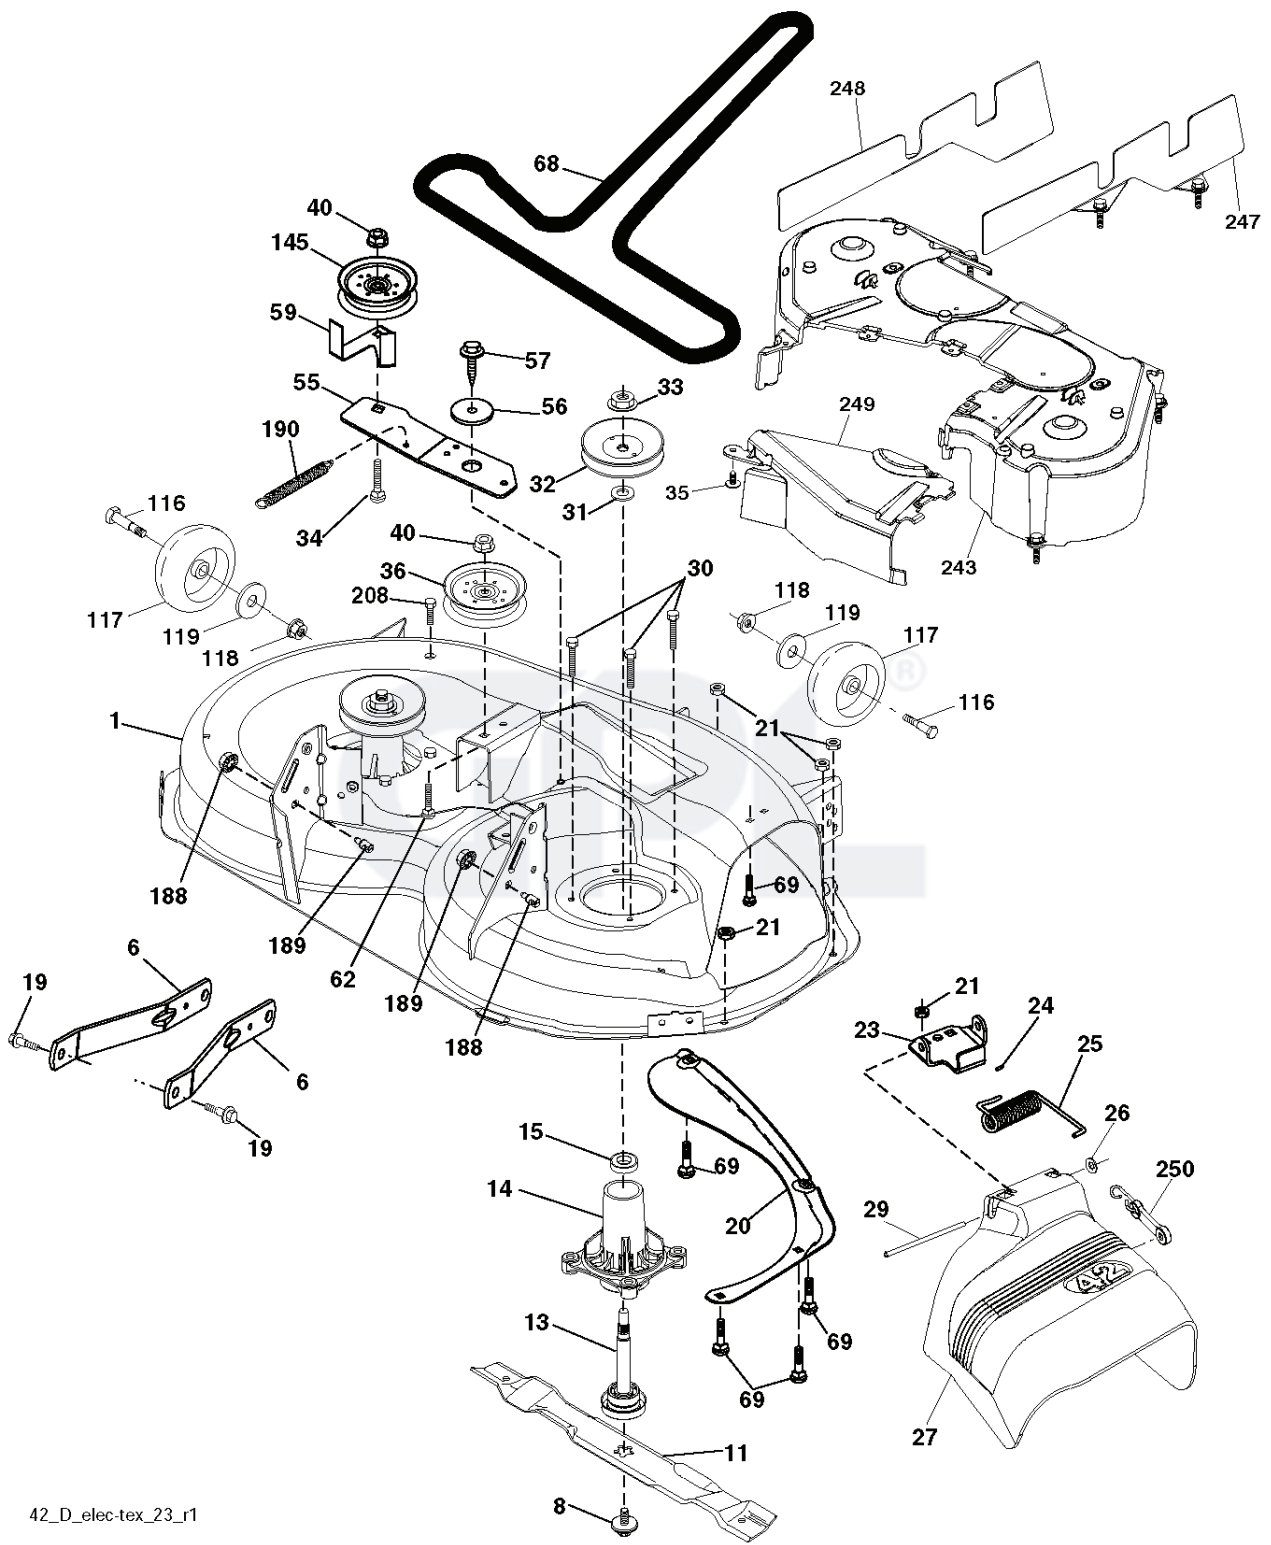

REF.	PART NO.	DESCRIPTION	REMARK	QTY.	KIT
1	532182166	DECAL		0	
2	532401146	DECAL		0	
3	532196357	DECALC:"DANGER DEFLECTEUR"		0	
4	532140837	DECAL		0	
5	532400389	LABEL		0	
6	532180432	DECAL		0	
7	532159737	DECAL		0	
8	532160396	DECAL		0	
9	532145005	DECAL		0	
10	532159736	DECAL		0	
11	532196841	DECAL		0	
12	532437493	DECAL		0	
13	532442647	DECAL		0	
14	532427117	DECAL		0	
15	532183930	DECAL		0	
17	532433149	DECAL		0	
--	532166960	DECAL		0	
--	532162598	DECAL		0	
--	532411903	PAD		1	
--	532411902	PAD.FOOTREST.RH.STGT.B*SUBS/2*		1	

42\_D\_elec-tex\_23\_r1

REF.	PART NO.	DESCRIPTION	REMARK	QTY.	KIT
1	532196495	HOUSING		0	
6	532195186	ARM		0	
8	532193003	SCREW		0	
11	532138971	BLADE		0	
13	532192872	SHAFT ASSY		0	
14	532187281	BEARING HOUSING		0	
15	532110485	BEARING		0	
19	532196539	BOLT		0	
20	532159770	RAIL		0	
21	873680500	NUT		0	
23	532192557	HINGE		0	
24	532105304	HUB CAP		0	
25	532197026	TORSION SPRING		0	
26	532110452	NUT		0	
27	532411485	NONAME		0	
29	532131491	SHAFT		0	
30	532173984	SCREW		0	
31	532187690	WASHER		0	
32	532153535	PULLEY		0	
33	532400234	NUT		0	
34	872110612	BOLT		0	
35	532133835	XMAS TREE FASTNER		0	
36	532197379	PULLEY		0	
40	873900600	NUT		0	
55	532437110	ARM		0	
56	532199092	SPACER		0	
57	817000616	SCREW		0	
59	532141043	GUARD		0	
62	872110616	BOLT		0	
68	532144959	BELT		0	
69	872140505	BOLT		0	
116	532124842	BOLT		0	
117	532188606	WHEEL		0	
118	873900600	NUT		0	
119	819121414	WASHER		0	
145	532193197	PULLEY		0	
188	532195161	STUD		0	
189	873900500	NUT		0	
190	532197251	SPRING		0	
208	817670608	SCREW		0	
243	532432394	COVER		0	
247	532432393	SHIELD		0	
248	532432392	SHIELD		0	
249	532406514	COVER		0	
250	532436087	ELASTIC STRAP		0	
--	532192870	SPINDLE		0	
--	532433705	CUTTING DECK		0	