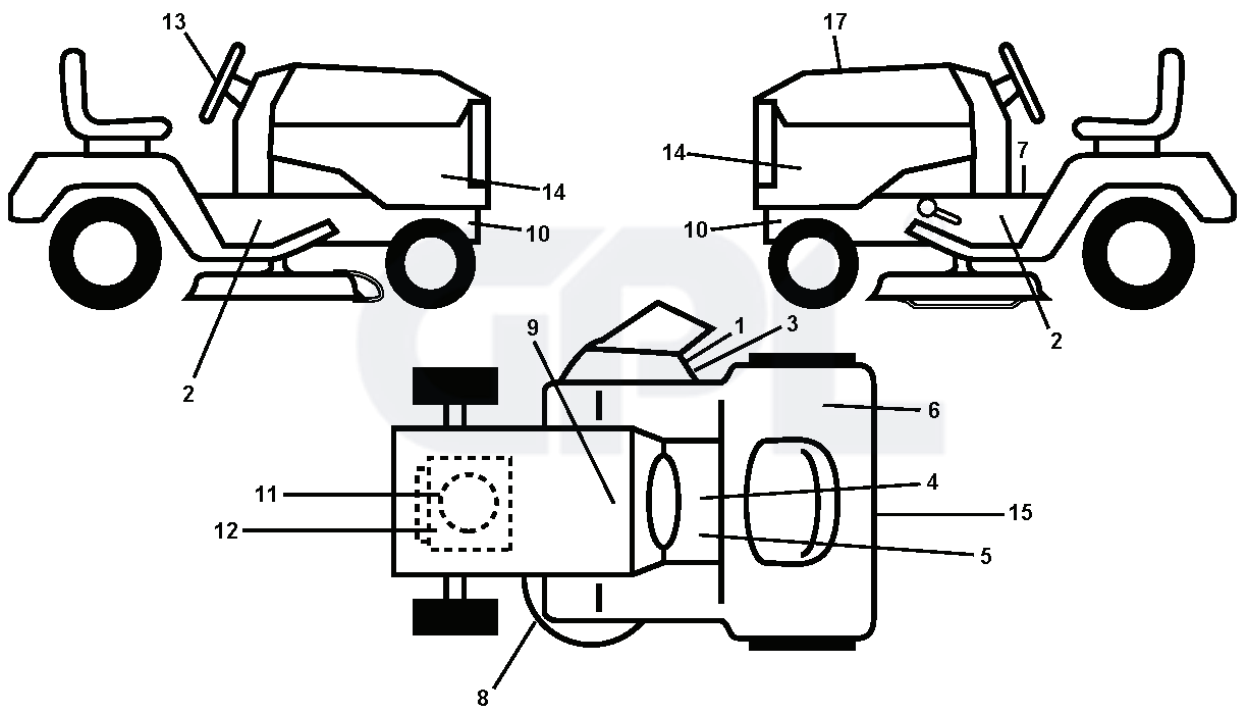

REF.	PART NO.	DESCRIPTION	REMARK	QTY.	KIT
1	532182166	DECAL		0	
2	532401146	DECAL		0	
3	532196357	DECALC:"DANGER DEFLECTEUR"		0	
4	532140837	DECAL		0	
5	532400389	LABEL		0	
6	532180432	DECAL		0	
7	532159737	DECAL		0	
8	532160396	DECAL		0	
9	532145005	DECAL		0	
10	532159736	DECAL		0	
11	532196841	DECAL		0	
12	532437493	DECAL		0	
13	532442647	DECAL		0	
14	532427117	DECAL		0	
15	532183930	DECAL		0	
17	532433149	DECAL		0	
--	532166960	DECAL		0	
--	532162598	DECAL		0	
--	532411903	PAD		1	
--	532411902	PAD.FOOTREST.RH.STGT.B*SUBS/2*		1	

seat-tex\_7A-vgt

---

REF.	PART NO.	DESCRIPTION	REMARK	QTY.	KIT
1	532406625	SEAT		0	
2	532180166	BRACKET		0	
3	532140675	STRAP		0	
6	873800600	NUT		0	
7	532124181	SPRING		0	
8	532171877	BOLT		0	
10	532196977	PLATE		0	
21	532171852	BOLT		0	
37	873800500	LOCK NUT		0	
40	532197661	HANDLE		0	
41	532198200	SPRING		0	
43	874760612	BOLT		0	
44	819133812	WASHER		0	