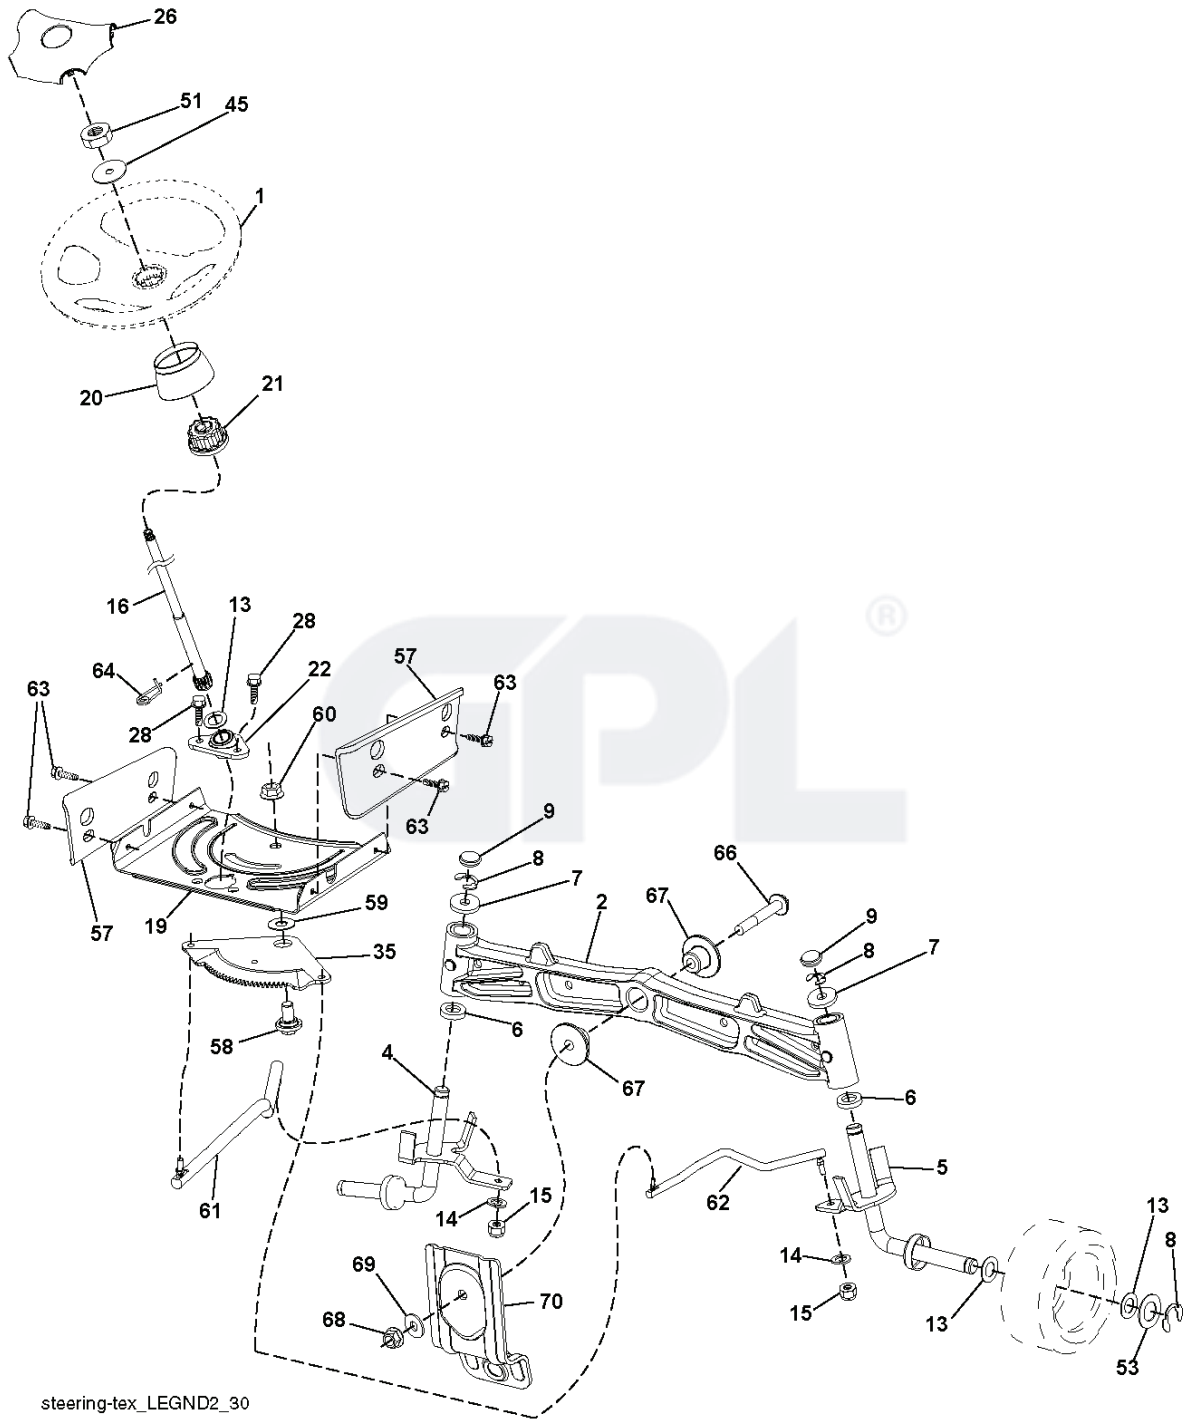

42\_D\_elec-tex\_23\_r1

REF.	PART NO.	DESCRIPTION	REMARK	QTY.	KIT
1	532196495	HOUSING		0	
6	532195186	ARM		0	
8	532193003	SCREW		0	
11	532138971	BLADE		0	
13	532192872	SHAFT ASSY		0	
14	532187281	BEARING HOUSING		0	
15	532110485	BEARING		0	
19	532196539	BOLT		0	
20	532159770	RAIL		0	
21	873680500	NUT		0	
23	532192557	HINGE		0	
24	532105304	HUB CAP		0	
25	532197026	TORSION SPRING		0	
26	532110452	NUT		0	
27	532411485	NONAME		0	
29	532131491	SHAFT		0	
30	532173984	SCREW		0	
31	532187690	WASHER		0	
32	532153535	PULLEY		0	
33	532400234	NUT		0	
34	872110612	BOLT		0	
35	532133835	XMAS TREE FASTNER		0	
36	532197379	PULLEY		0	
40	873900600	NUT		0	
55	532437110	ARM		0	
56	532199092	SPACER		0	
57	817000616	SCREW		0	
59	532141043	GUARD		0	
62	872110616	BOLT		0	
68	532144959	BELT		0	
69	872140505	BOLT		0	
116	532124842	BOLT		0	
117	532188606	WHEEL		0	
118	873900600	NUT		0	
119	819121414	WASHER		0	
145	532193197	PULLEY		0	
188	532195161	STUD		0	
189	873900500	NUT		0	
190	532197251	SPRING		0	
208	817670608	SCREW		0	
243	532432394	COVER		0	
247	532432393	SHIELD		0	
248	532432392	SHIELD		0	
249	532406514	COVER		0	
250	532436087	ELASTIC STRAP		0	
--	532192870	SPINDLE		0	
--	532433705	CUTTING DECK		0	

seat-tex\_7A-vgt

---

REF.	PART NO.	DESCRIPTION	REMARK	QTY.	KIT
1	532406625	SEAT		0	
2	532180166	BRACKET		0	
3	532140675	STRAP		0	
6	873800600	NUT		0	
7	532124181	SPRING		0	
8	532171877	BOLT		0	
10	532196977	PLATE		0	
21	532171852	BOLT		0	
37	873800500	LOCK NUT		0	
40	532197661	HANDLE		0	
41	532198200	SPRING		0	
43	874760612	BOLT		0	
44	819133812	WASHER		0	