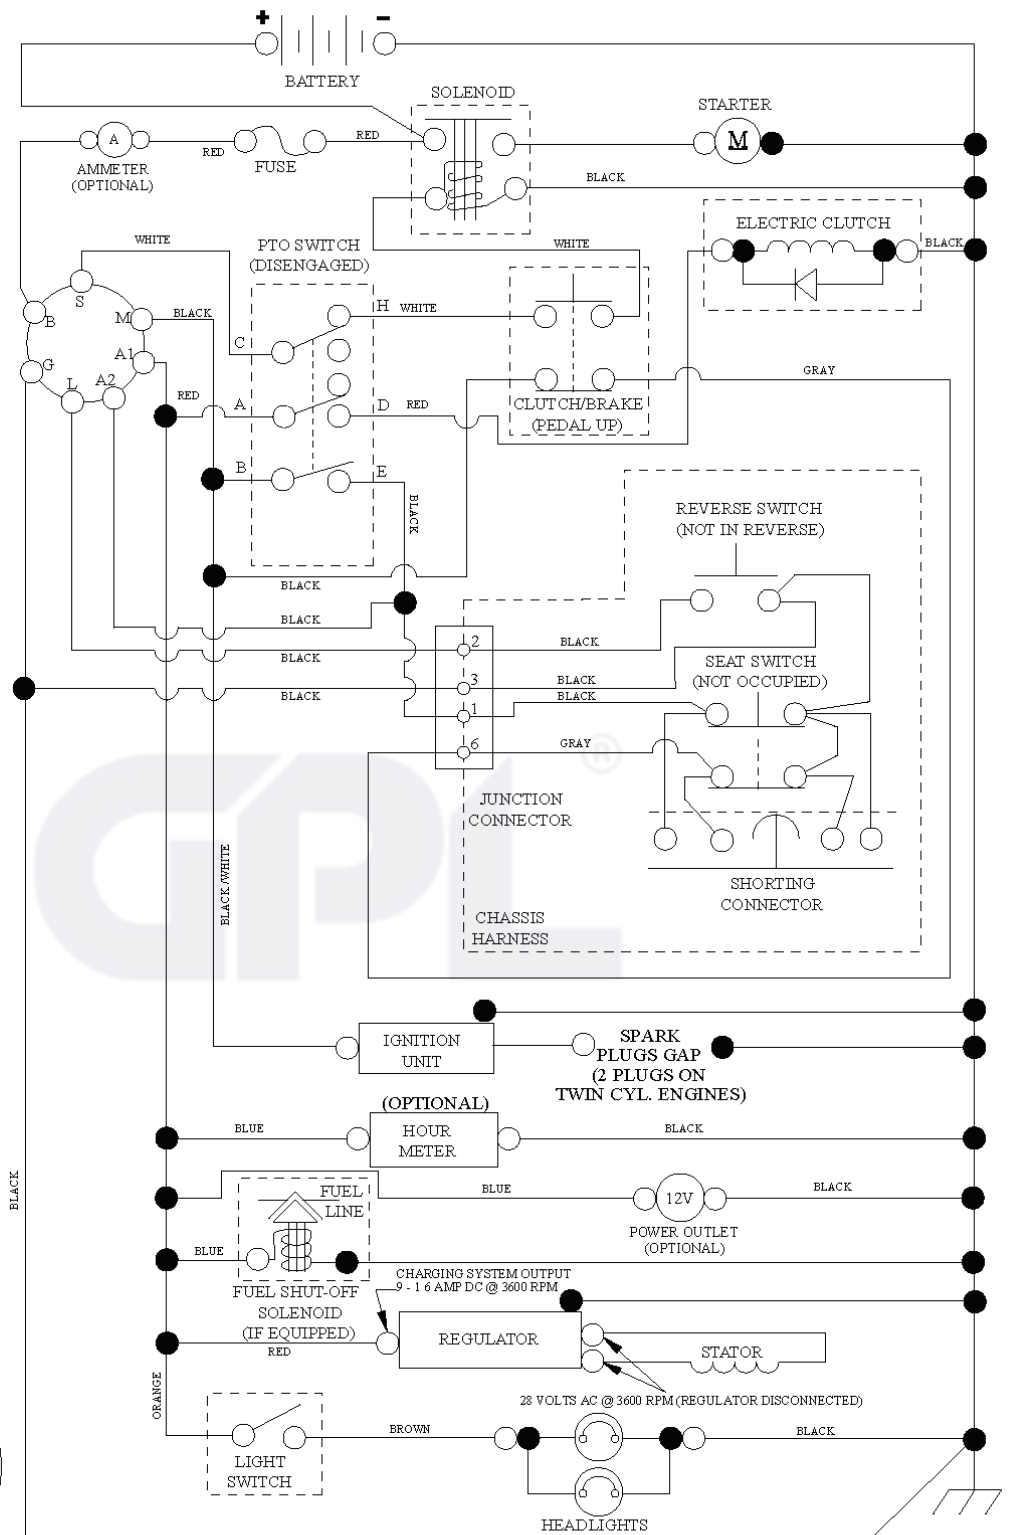

---

REF.	PART NO.	DESCRIPTION	REMARK	QTY.	KIT
1	532059192	CAP VALVE		0	
2	532065139	NIPPLE		0	
3	532138336	RIM	FRONT	0	
4	532059904	HOSE	(Service Item Only)	0	
5	532106222	TIRE	FRONT	0	
6	532124957	FITTING	(Front Wheel Only)	0	
7	532124959	BEARING	(Front Wheel Only)	0	
8	532175039	HUB CAP		0	
9	532122082	TIRE	REAR	0	
10	532124926	HOSE	(Service Item Only)	0	
11	532138337	RIM SPROCKET	REAR	0	
--	532144334	SEALING FOAM		0	

# SPARK ARRESTER KIT

engine-tex\_bs-2cyl\_60

REF.	PART NO.	DESCRIPTION	REMARK	QTY.	KIT
1	000000000	W/O DESCRIPTION	Engine Briggs Model No. 405577-2220-B1 (438697)	0	
2	532149723	MUFFLER		0	
9	532194320	BELT GUIDE		0	
11	532180505	CLUTCH		0	
12	532405097	PULLEY		0	
15	532193499	FUEL TANK		0	
18	532430218	HUB CAP		0	
20	532178385	THROTTLE TRIGGER		0	
21	532416358	SCREW		0	
22	532191596	COMMA*RPLPAR 532187767428		0	
28	532137040	HOSE		0	
29	532137180	SPARK ARRESTER KIT		0	
37	532123487	HOSE CLAMP		0	
41	532126197	WASHER		0	
42	810040700	WASHER		0	
45	873510400	NUT		0	
62	532434017	SHIELD		0	
69	532165391	GASKET		0	
70	581881101	TUBE		0	
71	581881001	TUBE		0	
79	532183906	SCREW		0	
84	817060620	SCREW		0	
85	532173937	BOLT		0	
87	532171877	BOLT		0	
90	817000616	SCREW		0	
91	532187495	BUSHING		0	
105	532440681	SHIELD		0	
106	532440680	SHIELD		0	
108	532421794	ENGINE COVER		0	
122	532421922	EXTENSION PIPE		0	

GPL<sup>®</sup>

PTO SWITCH  
(MATING SIDE)

IGNITION SWITCH

POSITION	CIRCUIT	"MAKE"
OFF	M+G+A1	
RUN/OVERRIDE	B+A1	
RUN	B+A1	L+A2
START	B + S + A1	

CHASSIS HARNESS  
CONNECTOR  
(MATING SIDE)

DASH HARNESS  
CONNECTOR