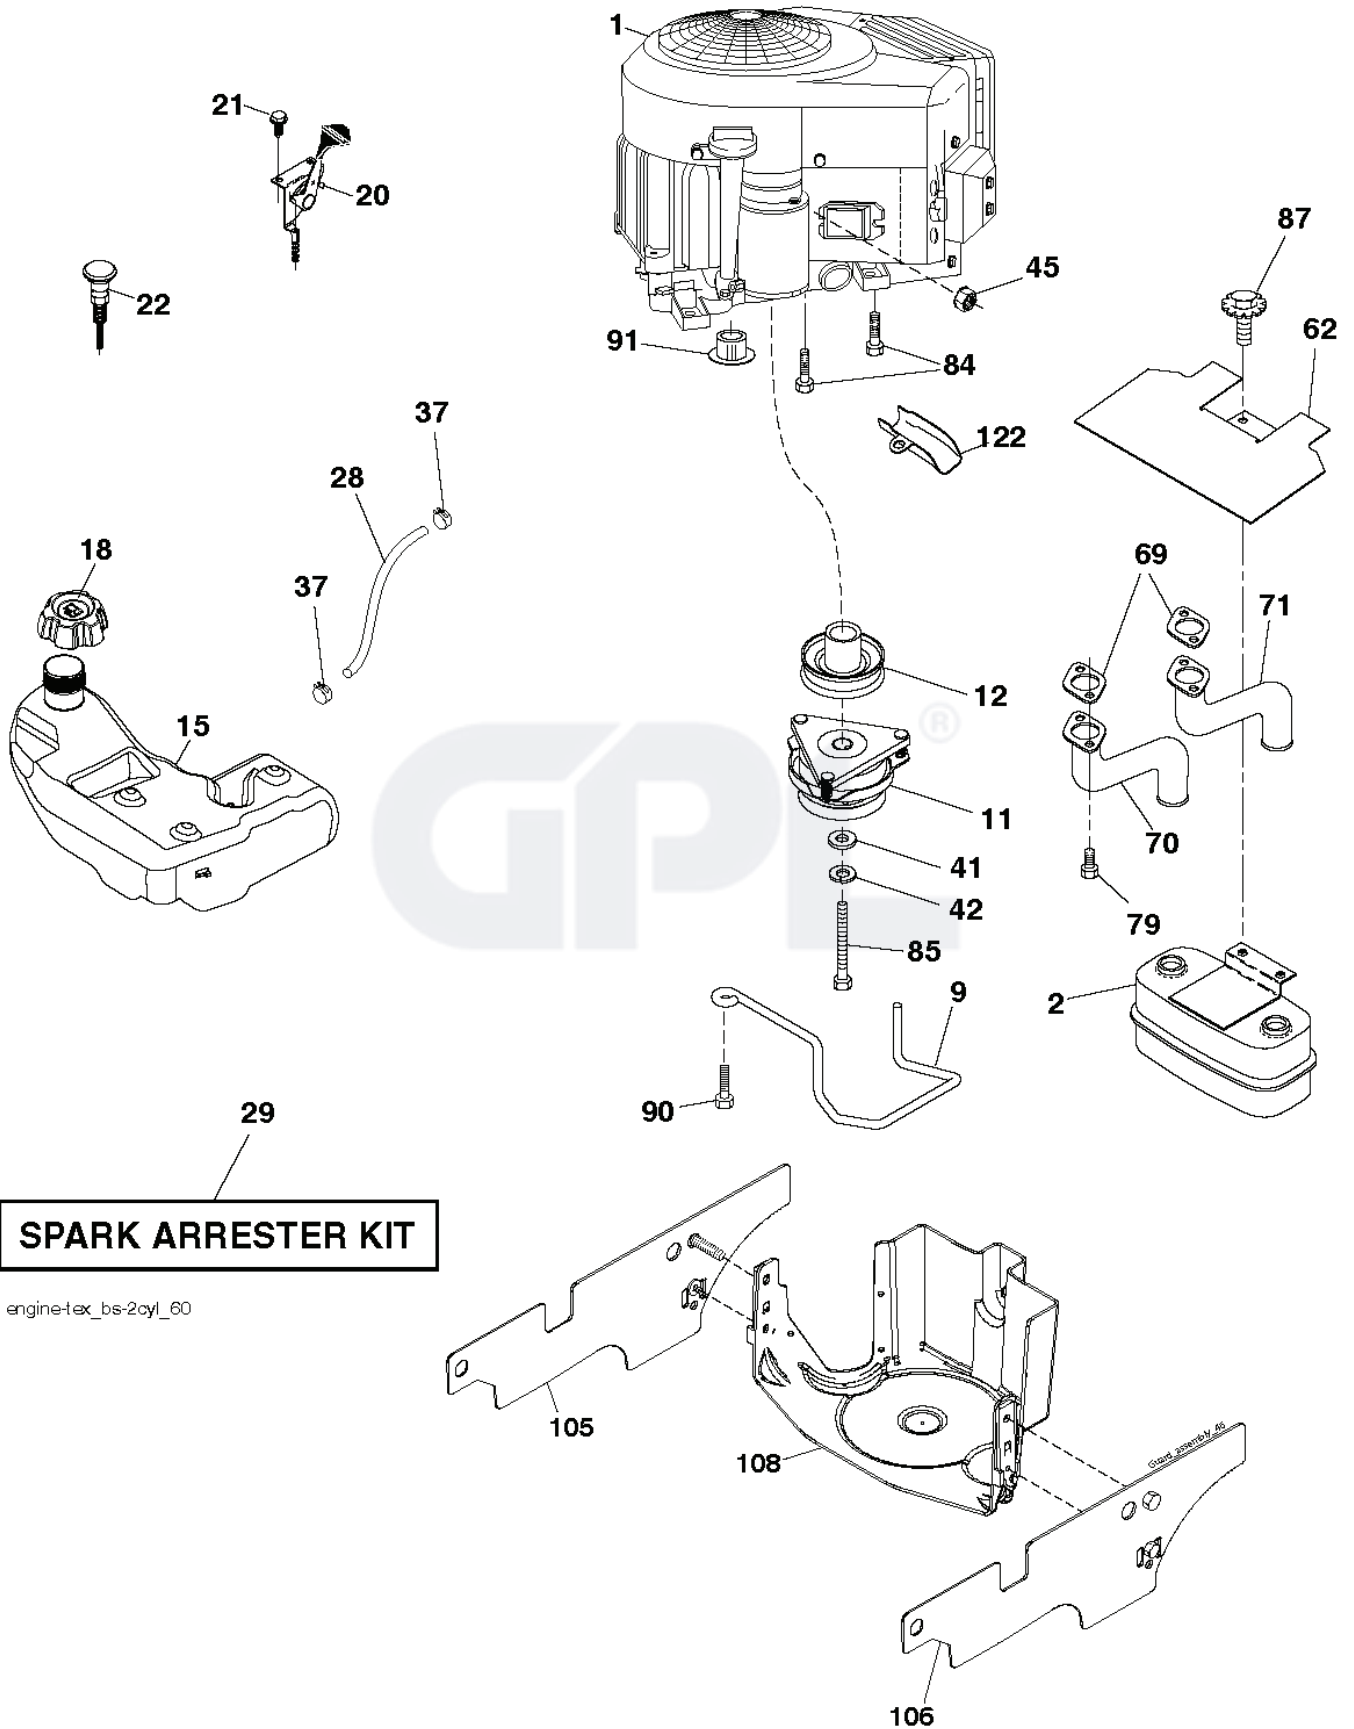

SPARK ARRESTER KIT

engine-tex_bs-2cyl_60

REF.	PART NO.	DESCRIPTION	REMARK	QTY.	KIT
1	000000000	W/O DESCRIPTION	Engine Briggs Model No. 405577-2220-B1 (438697)	0	
2	532149723	MUFFLER		0	
9	532194320	BELT GUIDE		0	
11	532180505	CLUTCH		0	
12	532405097	PULLEY		0	
15	532193499	FUEL TANK		0	
18	532430218	HUB CAP		0	
20	532178385	THROTTLE TRIGGER		0	
21	532416358	SCREW		0	
22	532191596	COMMA*RPLPAR 532187767428		0	
28	532137040	HOSE		0	
29	532137180	SPARK ARRESTER KIT		0	
37	532123487	HOSE CLAMP		0	
41	532126197	WASHER		0	
42	810040700	WASHER		0	
45	873510400	NUT		0	
62	532434017	SHIELD		0	
69	532165391	GASKET		0	
70	581881101	TUBE		0	
71	581881001	TUBE		0	
79	532183906	SCREW		0	
84	817060620	SCREW		0	
85	532173937	BOLT		0	
87	532171877	BOLT		0	
90	817000616	SCREW		0	
91	532187495	BUSHING		0	
105	532440681	SHIELD		0	
106	532440680	SHIELD		0	
108	532421794	ENGINE COVER		0	
122	532421922	EXTENSION PIPE		0