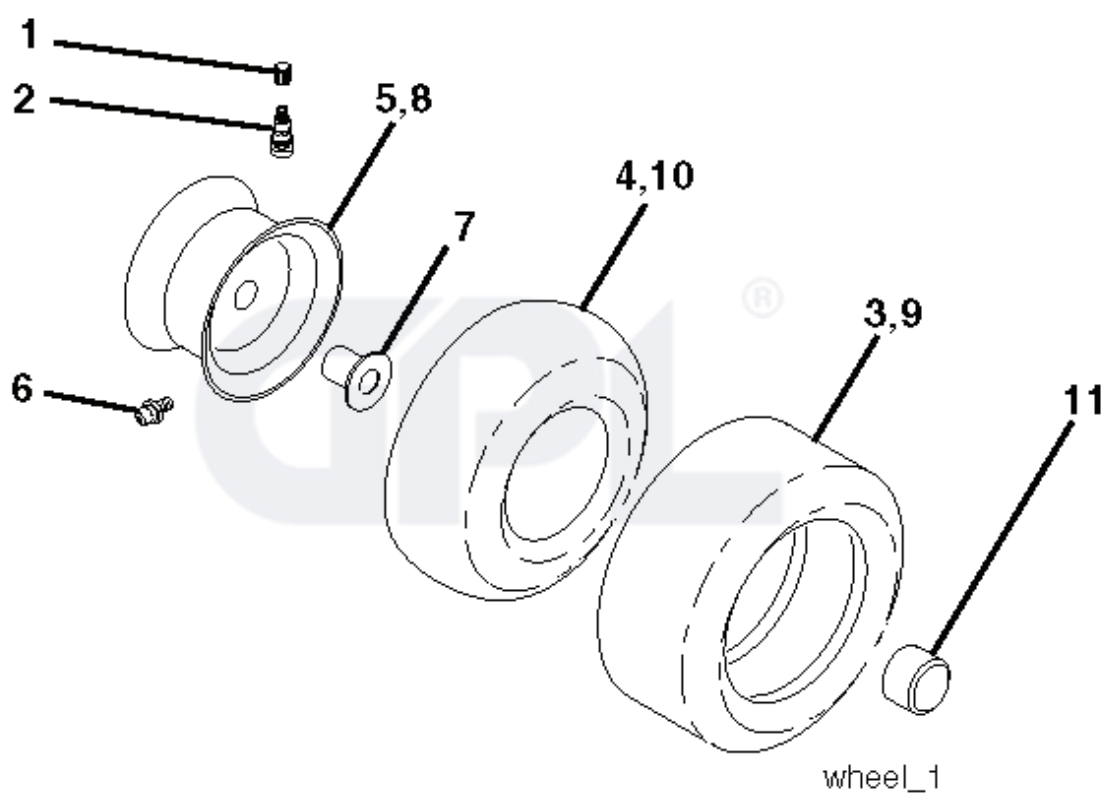

REF.	PART NO.	DESCRIPTION	REMARK	QTY.	KIT
1	532059192	CAP VALVE		1	
2	532065139	NIPPLE		1	
3	532106222	TIRE		1	
4	532059904	HOSE		1	
5	532138336	RIM		1	
6	532124957	FITTING		1	
7	532124959	BEARING		1	
8	532138337	RIM SPROCKET		1	
9	532122082	TIRE		1	
10	532124926	HOSE		1	
11	532175039	HUB CAP		1	
--	532144334	SEALING FOAM		1	
	PART NO.		REMARK		KIT