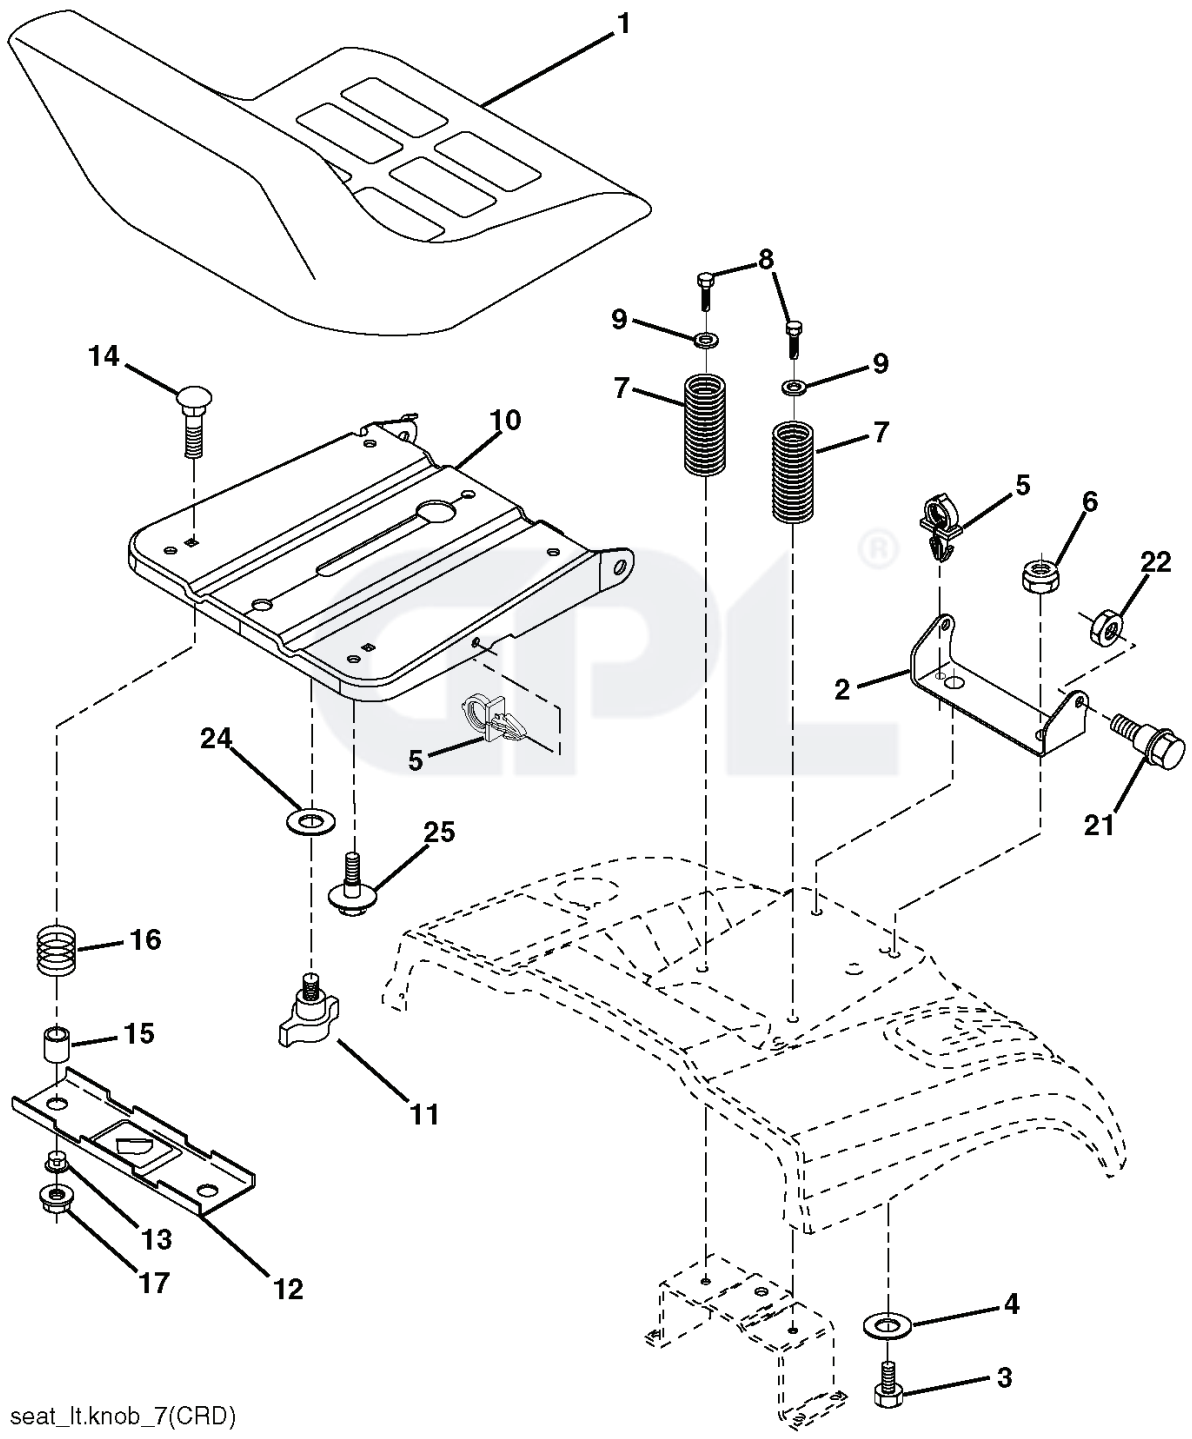

SCH05

IGNITION SWITCH

POSITION	CIRCUIT	"MAKE"
OFF	M+G+A1	
RUN/OVERRIDE	B+A1	
RUN	B+A1	L+A2
START	B + S + A1	

03048

WIRING INSULATED CLIPS
 NOTE: IF WIRING INSULATED CLIPS WERE REMOVED FOR SERVICING OF UNIT, THEY SHOULD BE RE-INSTALLED TO PROPERLY SECURE YOUR WIRING.

POSITION	CIRCUIT
OFF	C + G, B + H
ON	C + F, B + E, A + D

RELAY

NON-REMOVABLE CONNECTIONS

REMOVABLE CONNECTIONS

seat_lt.knob_7(CRD)

REF.	PART NO.	DESCRIPTION	REMARK	QTY.	KIT
1	532401043	SEAT		1	
2	532140551	BRACKET		1	
3	871110616	SCREW		1	
4	819131610	WASHER		1	
5	532145006	CLIP		1	
6	873800600	NUT		1	
7	532124181	SPRING		1	
8	817000616	SCREW		1	
9	819131614	WASHER		1	
10	532195530	BERCEAU DE SIEGE CONDUCTEUR		1	
11	532166369	WING NUT		1	
12	532174648	BRACKET		1	
13	532121248	BUSHING		1	
14	872050412	BOLT		1	
15	532121249	SPACER		1	
16	532123740	SPRING		1	
17	532123976	LOCKNUT		1	
21	532171852	BOLT		1	
22	873800500	LOCK NUT		1	
24	819171912	WASHER		1	
25	532127018	BOLT		1	