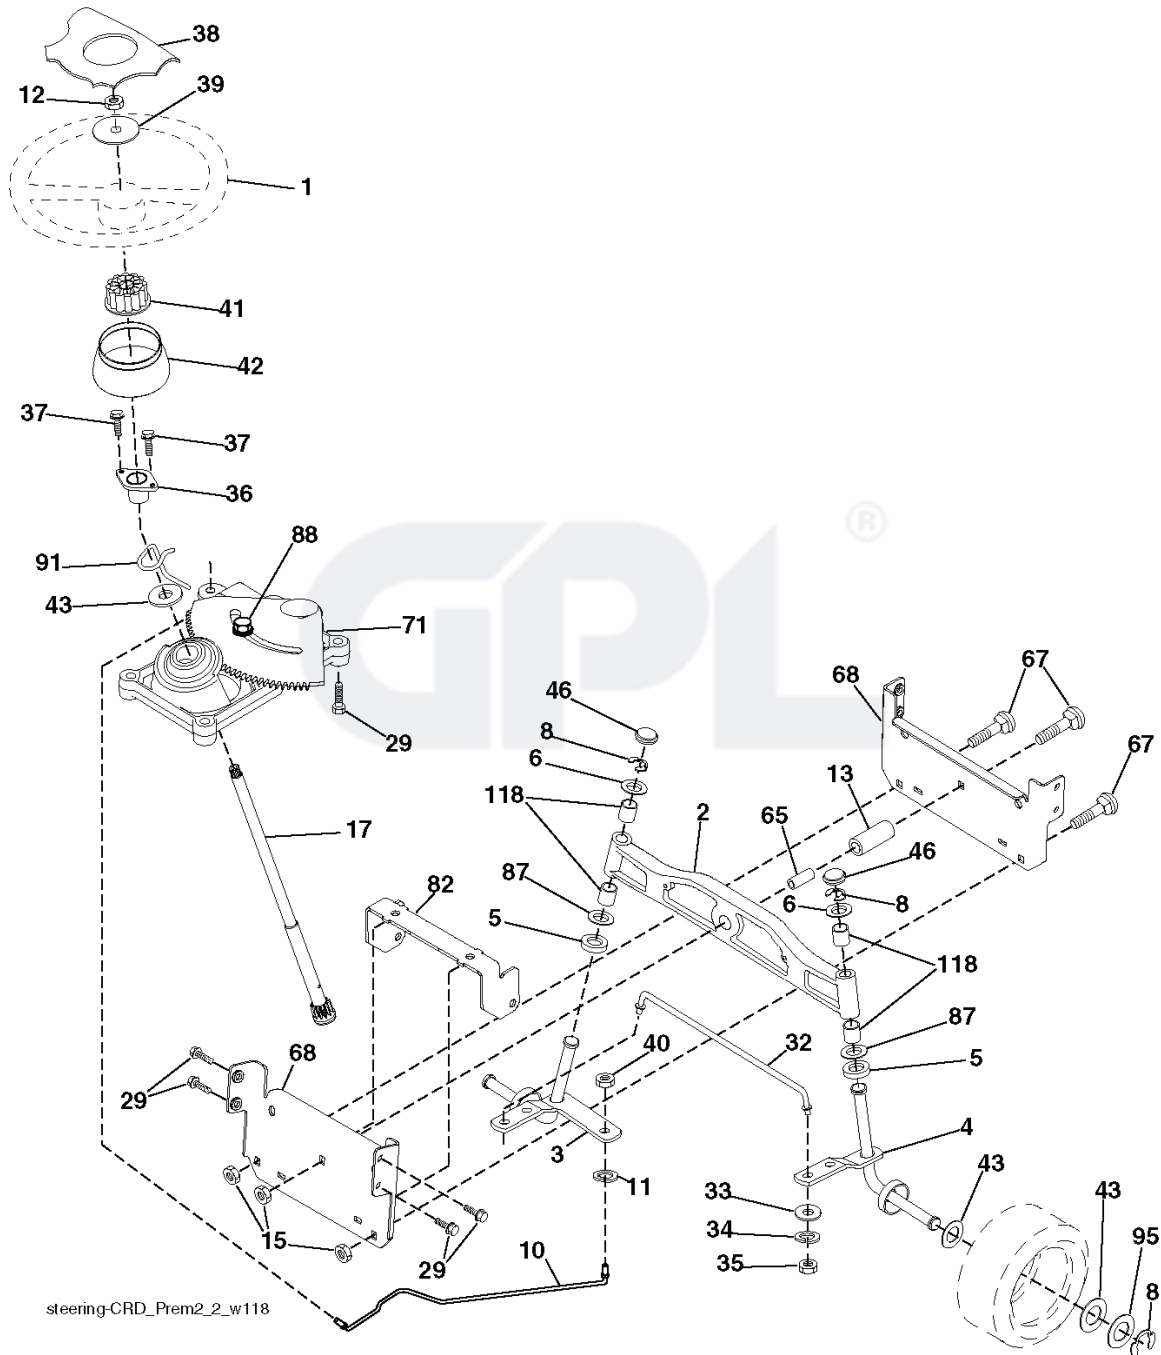

LT 2223 CMA2, 96061020002, 2007-09

SPARE PARTS LIST

REF.	PART NO.	DESCRIPTION	REMARK	QTY.	KIT
1	532400389	LABEL		1	
2	532196841	DECAL		1	
3	532189553	DECAL		1	
5	532196842	DECAL		1	
6	532180432	DECAL		1	
7	532408537	DECAL		1	
8	532183931	DECAL		1	
9	532185773	DECAL		1	
10	532145005	DECAL		1	
11	532182166	DECAL		1	
12	532159737	DECAL		1	
13	532180435	DECAL		1	
14	532159736	DECAL		1	
15	532140837	DECAL		1	
16	532166960	DECAL		1	
17	532166286	DECAL		1	
18	532409153	DECAL		1	
19	532408674	DECAL		1	
20	532183930	DECAL		1	
--	532181091	PLATE		1	
--	532181090	PLATE		1	
--	532408471	OPERATOR'S MANUAL		1	
--	532408472	OPERATOR'S MANUAL		1	
--	532408473	OPERATOR'S MANUAL		1	
--	532408474	OPERATOR'S MANUAL		1	

POSITION	CIRCUIT
OFF	C + G, B + H
ON	C + F, B + E, A + D

RELAY

NON-REMOVABLE CONNECTIONS

REMOVABLE CONNECTIONS

seat_lt.knob_7(CRD)

REF.	PART NO.	DESCRIPTION	REMARK	QTY.	KIT
1	532401043	SEAT		1	
2	532140551	BRACKET		1	
3	871110616	SCREW		1	
4	819131610	WASHER		1	
5	532145006	CLIP		1	
6	873800600	NUT		1	
7	532124181	SPRING		1	
8	817000616	SCREW		1	
9	819131614	WASHER		1	
10	532195530	BERCEAU DE SIEGE CONDUCTEUR		1	
11	532166369	WING NUT		1	
12	532174648	BRACKET		1	
13	532121248	BUSHING		1	
14	872050412	BOLT		1	
15	532121249	SPACER		1	
16	532123740	SPRING		1	
17	532123976	LOCKNUT		1	
21	532171852	BOLT		1	
22	873800500	LOCK NUT		1	
24	819171912	WASHER		1	
25	532127018	BOLT		1	

REF.	PART NO.	DESCRIPTION	REMARK	QTY.	KIT
1	532059192	CAP VALVE		1	
2	532065139	NIPPLE		1	
3	532106222	TIRE		1	
4	532059904	HOSE		1	
5	532138336	RIM		1	
6	532124957	FITTING		1	
7	532124959	BEARING		1	
8	532138337	RIM SPROCKET		1	
9	532122082	TIRE		1	
10	532124926	HOSE		1	
11	532175039	HUB CAP		1	
--	532144334	SEALING FOAM		1	
	PART NO.		REMARK		KIT