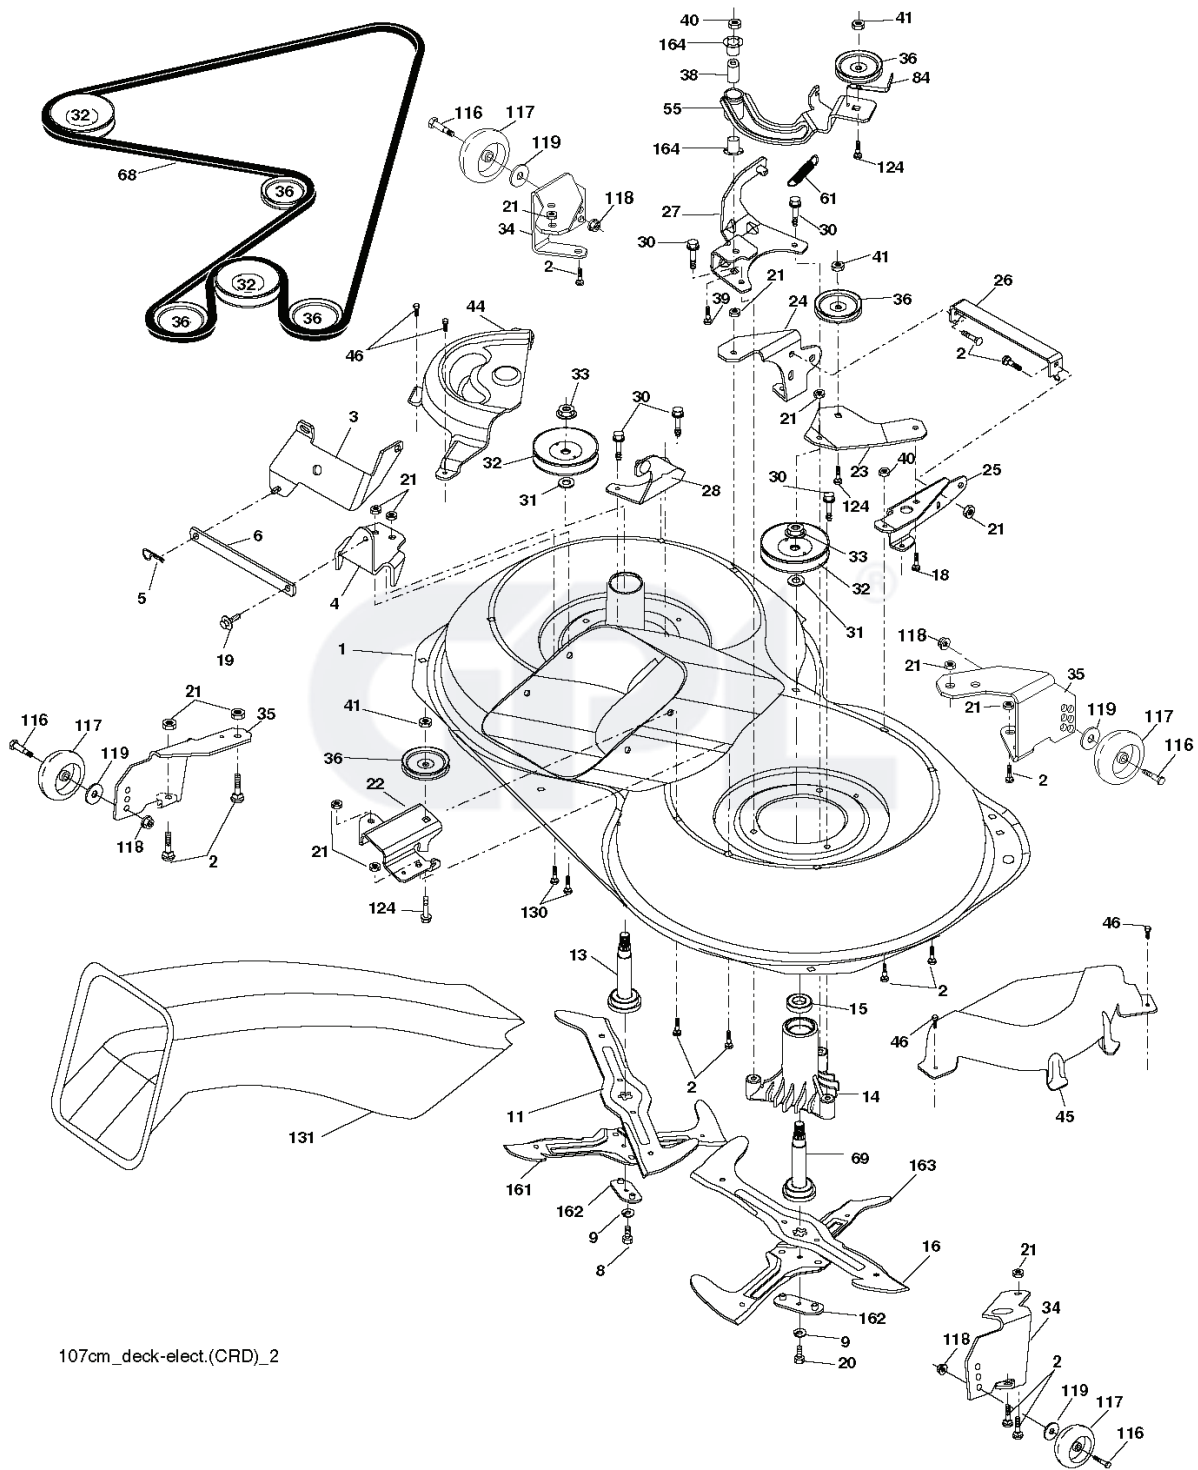

107cm_deck-elect.(CRD)_2

REF.	PART NO.	DESCRIPTION	REMARK	QTY.	KIT
1	532169160	HOUSING		1	
2	872140506	BOLT		1	
3	532165569	BRACKET		1	
4	532169167	BRACKET		1	
5	532124670	RETAINER RING		1	
6	532165557	ROD		1	
8	532181712	BOLT		1	
9	810030600	WASHER		1	
11	532180583	BLADE		1	
13	532137645	SHAFT		1	
14	532128774	BEARING HOUSING		1	
15	532110485	BEARING		1	
16	532180584	BLADE		1	
18	872110606	BOLT		1	
19	532132827	SPEC. BOLT		1	
20	532181713	BOLT		1	
21	873680500	NUT		1	
22	532169165	BRACKET		1	
23	532169166	BRACKET		1	
24	532413436	BRACKET		1	
25	532400105	BRACKET		1	
26	532400110	SUPPORT		1	
27	532169172	BRACKET		1	
28	532169168	BRACKET		1	
30	532173984	SCREW		1	
31	532187690	WASHER		1	
32	532198145	PULLEY		1	
33	532400234	NUT		1	
34	532400103	BRACKET		1	
35	532400104	BRACKET		1	
36	532146763	PULLEY		1	
38	532169851	SPACER		1	
39	872110622	BOLT		1	
40	873680600	NUT		1	
41	873900600	NUT		1	
44	532175538	COVER		1	
45	532175539	COVER		1	
46	532137729	SCREW		1	
55	532169849	LEVER		1	
61	532199487	SPRING		1	
68	532402009	BELT		1	
69	532165482	SHAFT		1	
84	532156085	BELT GUIDE		1	
116	532193406	BOLT		1	
117	532174873	WHEEL		1	
118	873900600	NUT		1	
119	819132012	WASHER		1	
124	872110612	BOLT		1	
130	872110506	BOLT		1	
131	532165661	PIPE		1	
161	532180424	BLADE		1	
162	532180878	ADAPTER		1	
163	532180425	BLADE		1	
164	532124937	BEARING COL. STRG.		1	
--	532181857	BEARING HOUSING		1	
--	532181858	BEARING HOUSING		1	
--	532400325	HOUSING		1