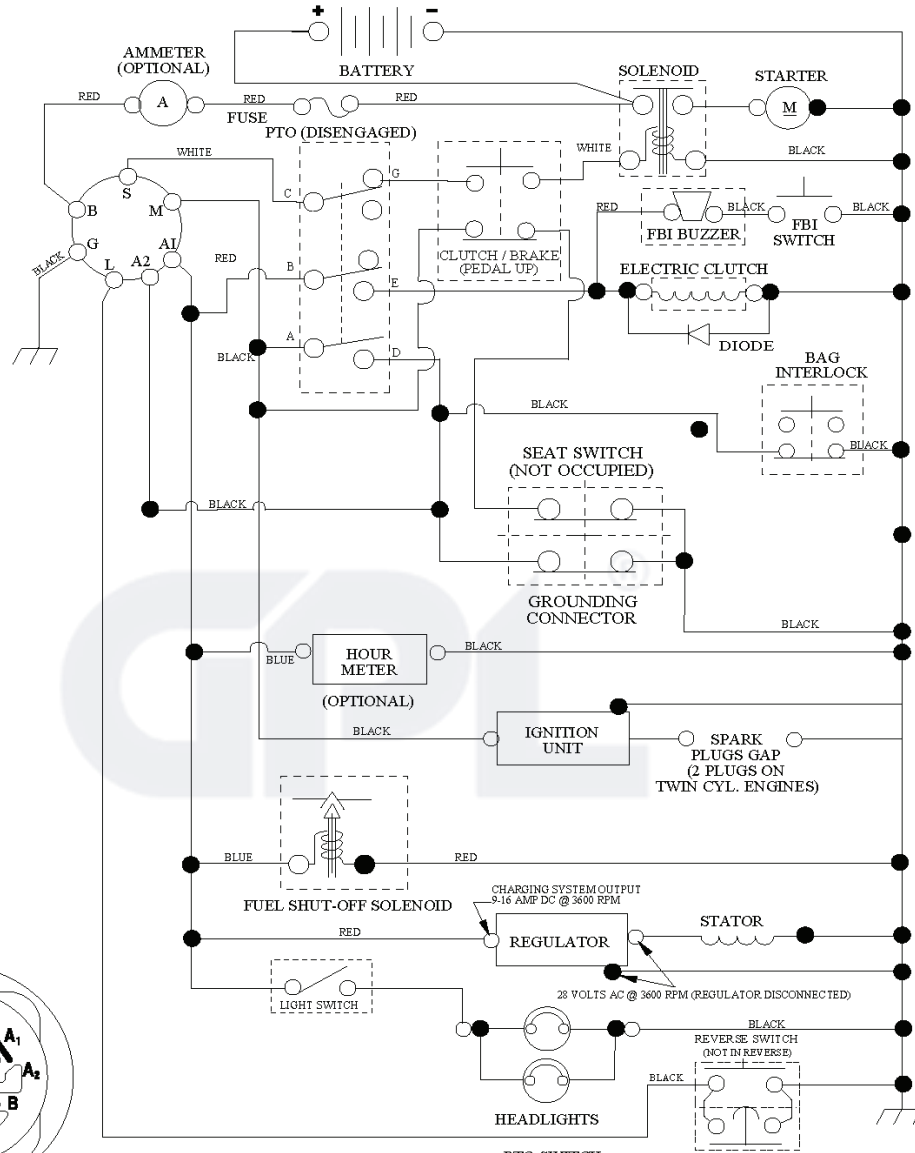

GPL®

107cm_deck-elect.(CRD)_2

REF.	PART NO.	DESCRIPTION	REMARK	QTY.	KIT
1	532169160	HOUSING		1	
2	872140506	BOLT		1	
3	532165569	BRACKET		1	
4	532169167	BRACKET		1	
5	532124670	RETAINER RING		1	
6	532165557	ROD		1	
8	532181712	BOLT		1	
9	810030600	WASHER		1	
11	532180583	BLADE		1	
13	532137645	SHAFT		1	
14	532128774	BEARING HOUSING		1	
15	532110485	BEARING		1	
16	532180584	BLADE		1	
18	872110606	BOLT		1	
19	532132827	SPEC. BOLT		1	
20	532181713	BOLT		1	
21	873680500	NUT		1	
22	532169165	BRACKET		1	
23	532169166	BRACKET		1	
24	532413436	BRACKET		1	
25	532400105	BRACKET		1	
26	532400110	SUPPORT		1	
27	532169172	BRACKET		1	
28	532169168	BRACKET		1	
30	532173984	SCREW		1	
31	532187690	WASHER		1	
32	532198145	PULLEY		1	
33	532400234	NUT		1	
34	532400103	BRACKET		1	
35	532400104	BRACKET		1	
36	532146763	PULLEY		1	
38	532169851	SPACER		1	
39	872110622	BOLT		1	
40	873680600	NUT		1	
41	873900600	NUT		1	
44	532175538	COVER		1	
45	532175539	COVER		1	
46	532137729	SCREW		1	
55	532169849	LEVER		1	
61	532199487	SPRING		1	
68	532402009	BELT		1	
69	532165482	SHAFT		1	
84	532156085	BELT GUIDE		1	
116	532193406	BOLT		1	
117	532174873	WHEEL		1	
118	873900600	NUT		1	
119	819132012	WASHER		1	
124	872110612	BOLT		1	
130	872110506	BOLT		1	
131	532165661	PIPE		1	
161	532180424	BLADE		1	
162	532180878	ADAPTER		1	
163	532180425	BLADE		1	
164	532124937	BEARING COL. STRG.		1	
--	532181857	BEARING HOUSING		1	
--	532181858	BEARING HOUSING		1	
--	532400325	HOUSING		1	

SCH05

IGNITION SWITCH

POSITION	CIRCUIT	"MAKE"
OFF	M+G+A1	
RUN/OVERRIDE	B+A1	
RUN	B+A1	L+A2
START	B + S + A1	

03048

WIRING INSULATED CLIPS
 NOTE: IF WIRING INSULATED CLIPS WERE REMOVED FOR SERVICING OF UNIT, THEY SHOULD BE RE-INSTALLED TO PROPERLY SECURE YOUR WIRING.