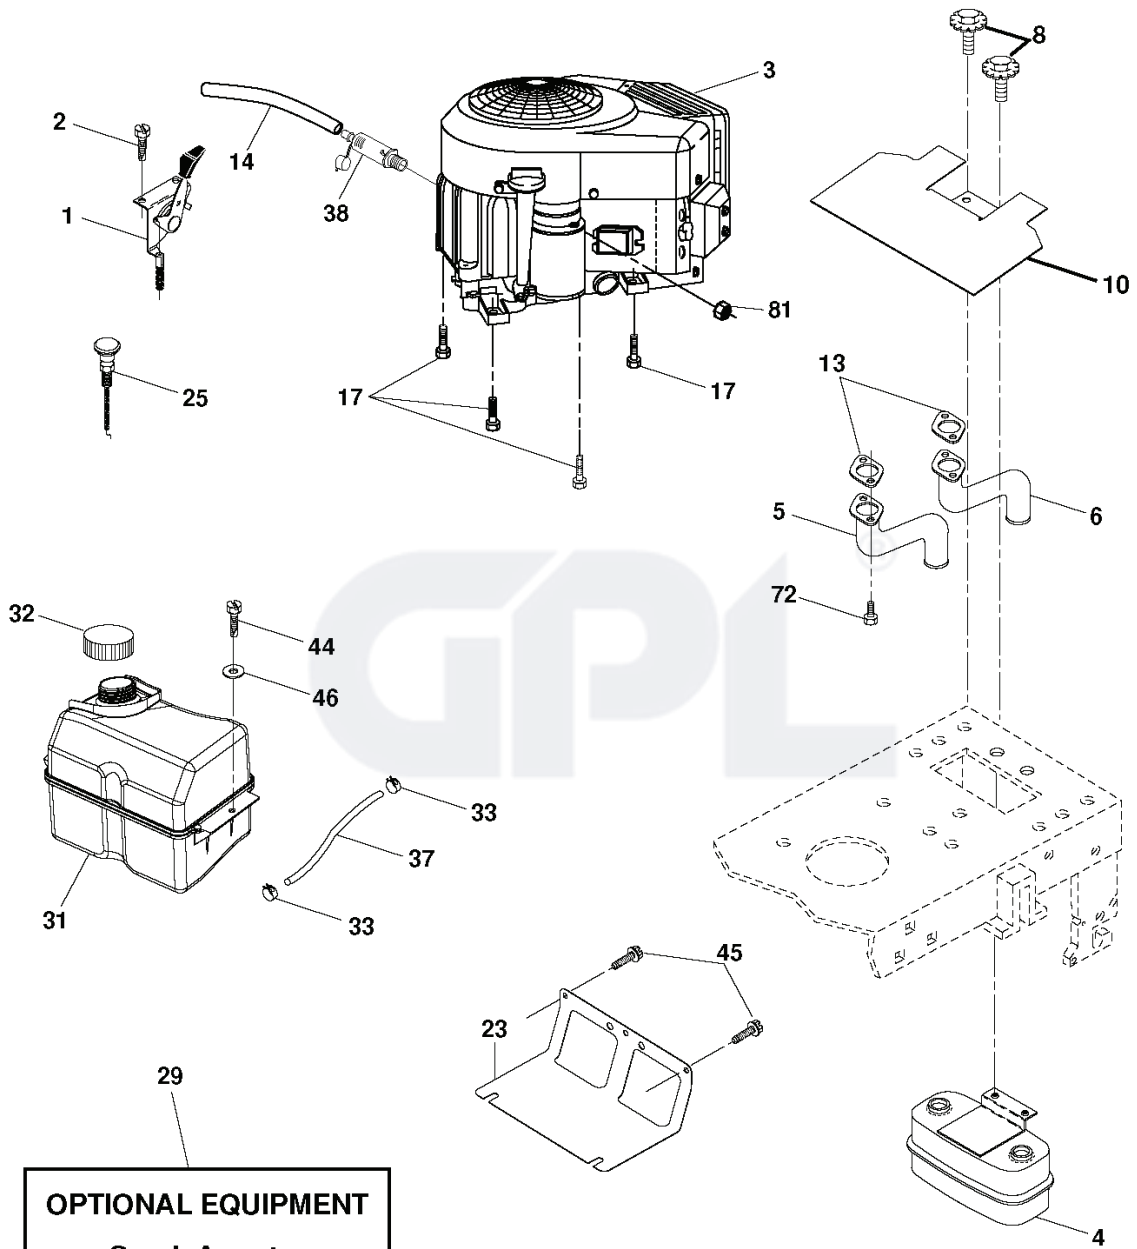

OPTIONAL EQUIPMENT
Spark Arrester

engine-bs.twin_41_r1

REF.	PART NO.	DESCRIPTION	REMARK	QTY.	KIT
1	532178385	THROTTLE TRIGGER		1	
2	532191611	SCREW		1	
3				1	
4	532149723	MUFFLER		1	
5	532160589	TUBE		1	
6	532159955	TUBE		1	
8	532171877	BOLT		1	
10	532146629	HEAT SHIELD		1	
13	532165391	GASKET		1	
14	532148456	TUBE		1	
17	817060620	SCREW		1	
23	532169837	HEAT SHIELD		1	
25	532191596	COMMA*RPLPAR 532187767428		1	
29	532137180	SPARK ARRESTER KIT		1	
31	532185534	TANK UNIT		1	
32	532197725	PLUG		1	
33	532123487	HOSE CLAMP		1	
37	532137040	HOSE		1	
38	532181654	PLUG		1	
44	817670412	SCREW		1	
45	817000612	SCREW		1	
46	819091416	WASHER		1	
72	532183906	SCREW		1	
81	873510400	NUT		1