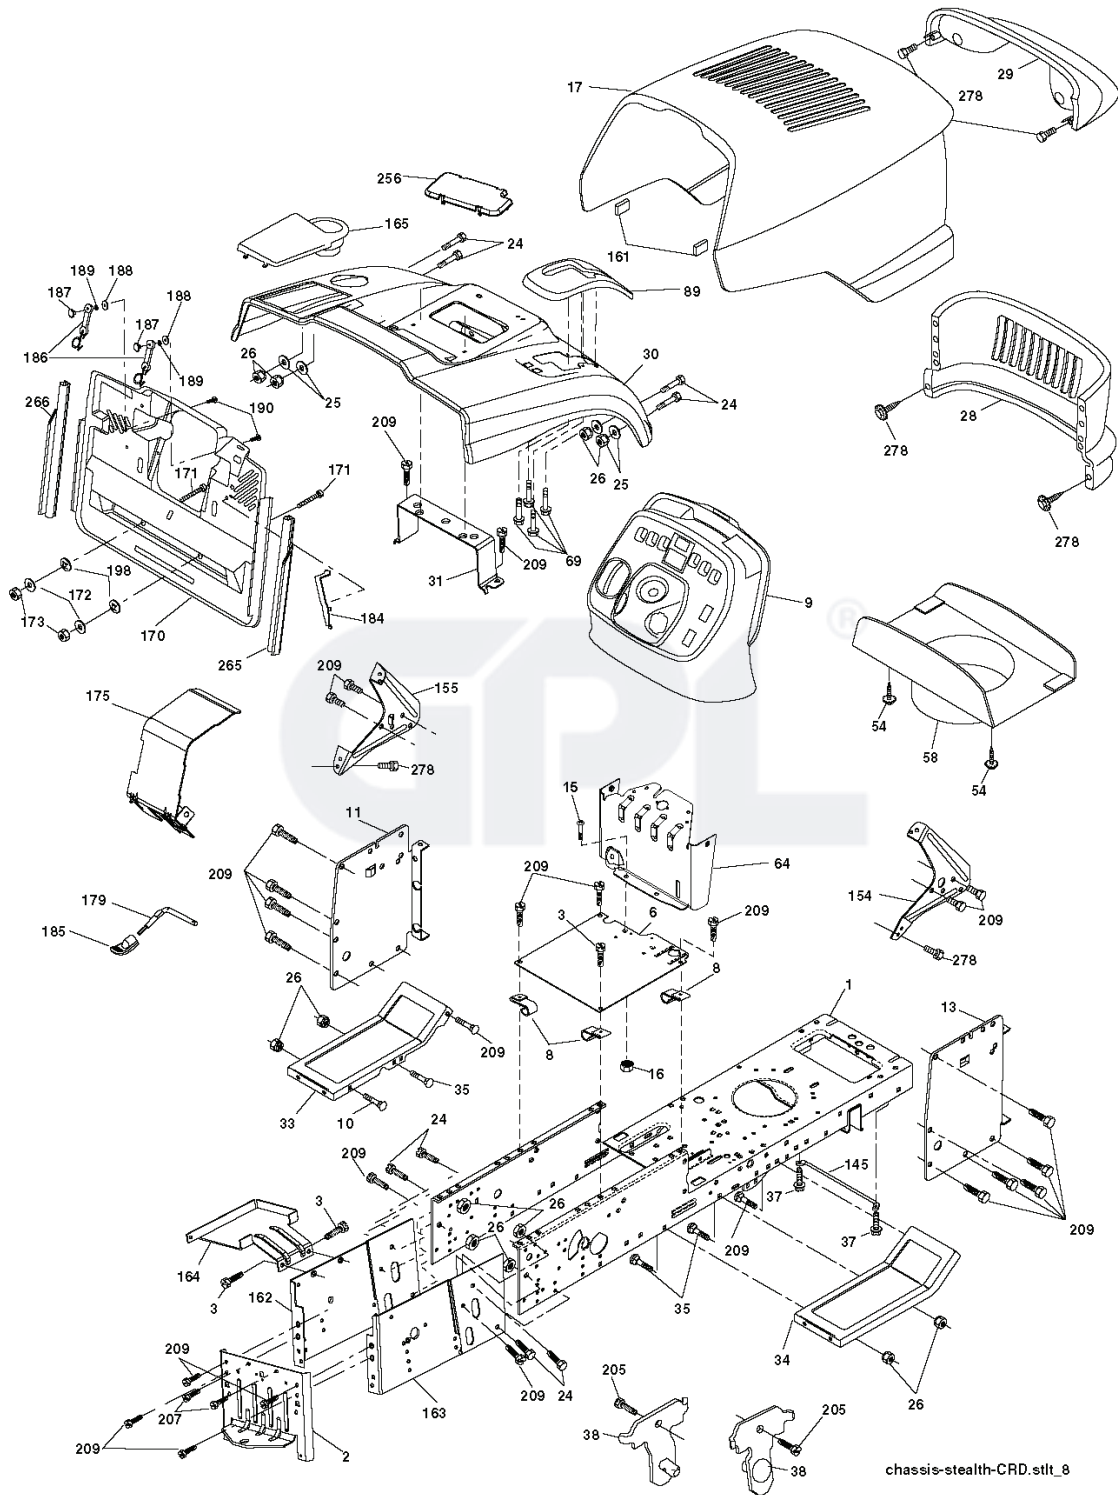

chassis-stealth-CRD.stlt_8

REF.	PART NO.	DESCRIPTION	REMARK	QTY.	KIT
1	532174620	CHASSIS		1	
2	532180384	DRAWBAR		1	
3	817060612	SCREW		1	
6	532184419	PLATE		1	
8	532126471	CLIP		1	
9	532194928	DASH		1	
10	872140608	BOLT		1	
11	532167203	PLATE		1	
13	532178298	PANEL		1	
15	874180512	SCREW		1	
16	873510500	NUT		1	
17	532181351	HOOD		1	
24	874780616	BOLT		1	
25	819131312	WASHER		1	
26	873800600	NUT		1	
28	532420724	GRILLE		1	
29	532161840	LENS		1	
30	532197344	GUARD		1	
31	532165156	BRACKET		1	
33	532181193	PLATE		1	
34	532181194	PLATE		1	
35	872110606	BOLT		1	
37	817490508	SCREW		1	
38	532181748	BRACKET		1	
54	532192512	SCREW		1	
58	532175351	DUCT		1	
64	532199395	PANEL		1	
69	532142432	SCREW		1	
89	532197366	BRACKET		1	
145	532409167	ROD		1	
154	532183925	BRACKET		1	
155	532183926	BRACKET		1	
161	532164655	ABSORBER		1	
162	532180382	BRACKET		1	
163	532180383	BRACKET		1	
164	532165605	SUPPORT		1	
165	532181356	COVER		1	
170	532199488	COVER		1	
171	872140620	BOLT		1	
172	819132016	WASHER		1	
173	873510600	NUT		1	
175	532188203	DOOR TRAP		1	
179	532188202	ROD PIVOT FBI		1	
184	532174662	BRACKET		1	
185	532181101	KNOB		1	
186	532160793	LATCH		1	
187	532125004	NUT		1	
188	819061216	WASHER		1	
189	810071000	WASHER		1	
190	871081010	SCREW		1	
198	532168937	WASHER		1	
205	817490608	SCREW		1	
207	817670508	SCREW		1	
209	817000612	SCREW		1	
256	532181361	COVER		1	
265	532185704	SEALING		1	
266	532185703	SEALING		1	
278	532416358	SCREW		1