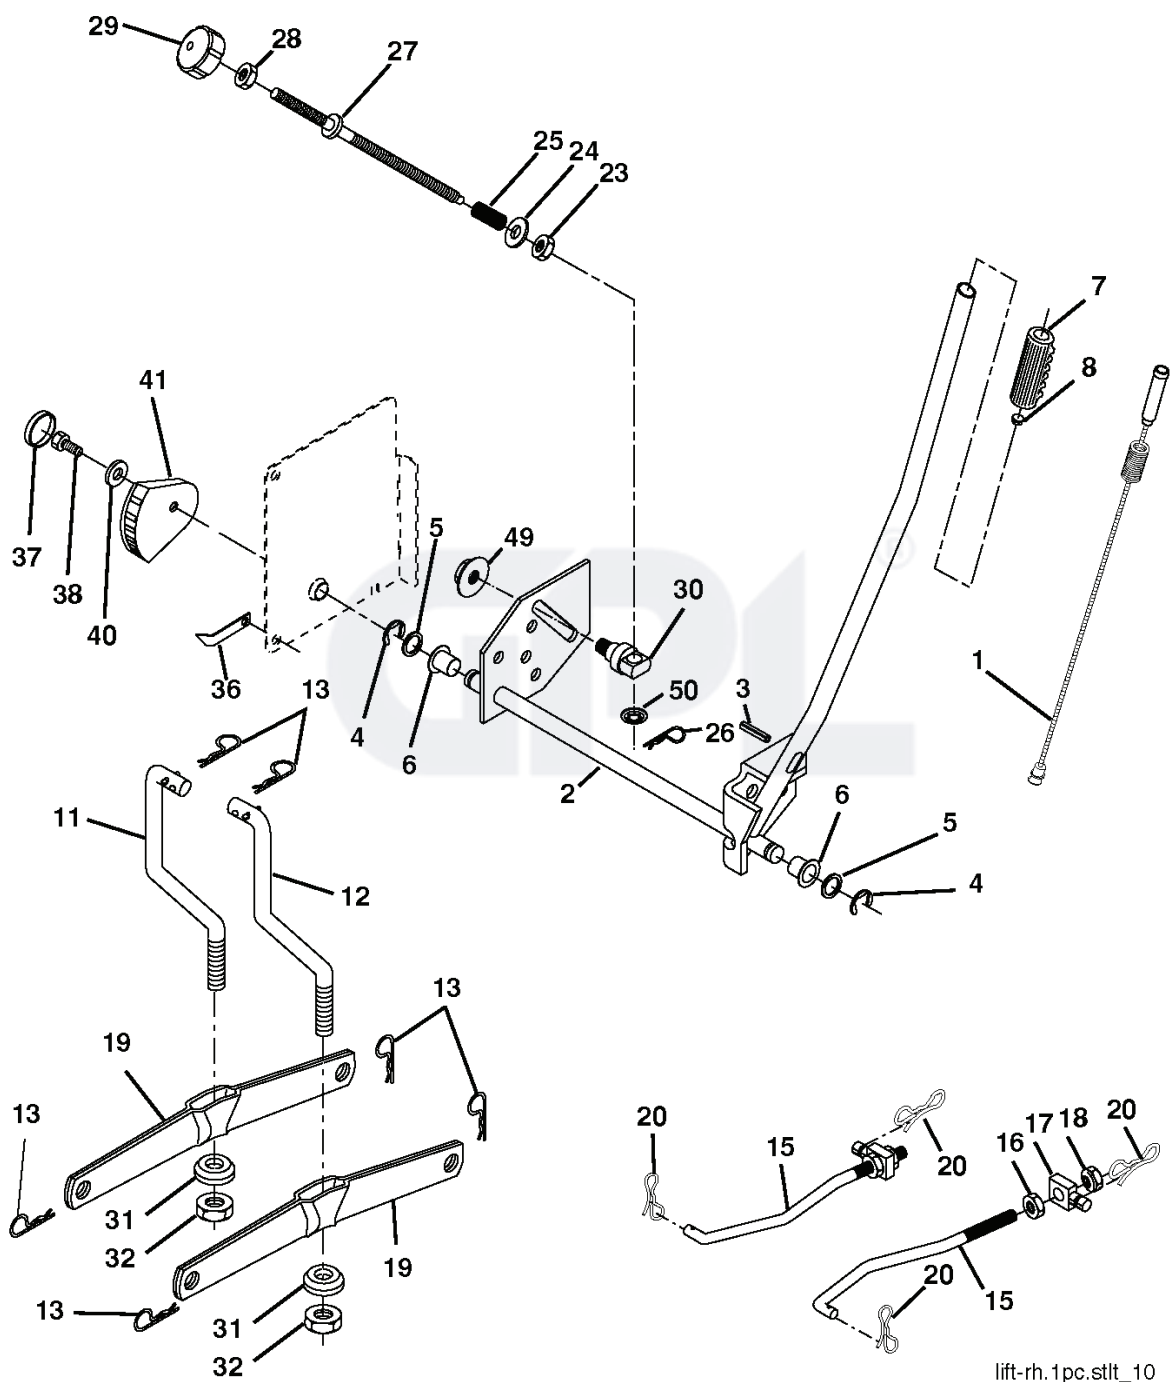

LT 2223 CMA2, 96061020003, 2009-04

SPARE PARTS LIST

107cm_deck-elect.(CRD)_2_r1

REF.	PART NO.	DESCRIPTION	REMARK	QTY.	KIT
1	532169160	HOUSING		1	
2	872140506	BOLT		1	
3	532431864	BRACKET		1	
4	532169167	BRACKET		1	
5	532124670	RETAINER RING		1	
6	532165557	ROD		1	
8	532181712	BOLT		1	
9	810030600	WASHER		1	
11	532180583	BLADE		1	
13	532137645	SHAFT		1	
14	532128774	BEARING HOUSING		1	
15	532110485	BEARING		1	
16	532180584	BLADE		1	
18	872110606	BOLT		1	
19	532132827	SPEC. BOLT		1	
20	532181713	BOLT		1	
21	873680500	NUT		1	
22	532169165	BRACKET		1	
23	532169166	BRACKET		1	
24	532413436	BRACKET		1	
25	532400105	BRACKET		1	
26	532400110	SUPPORT		1	
27	532169172	BRACKET		1	
28	532169168	BRACKET		1	
30	532173984	SCREW		1	
31	532187690	WASHER		1	
32	532198145	PULLEY		1	
33	532400234	NUT		1	
34	532400103	BRACKET		1	
35	532400104	BRACKET		1	
36	532146763	PULLEY		1	
38	532169851	SPACER		1	
39	872110622	BOLT		1	
40	873680600	NUT		1	
41	873900600	NUT		1	
44	532432773	COVER		1	
45	532432772	COVER		1	
55	532169849	LEVER		1	
61	532199487	SPRING		1	
68	532402009	BELT		1	
69	532165482	SHAFT		1	
84	532156085	BELT GUIDE		1	
116	532193406	BOLT		1	
117	532174873	WHEEL		1	
118	873900600	NUT		1	
119	819132012	WASHER		1	
124	872110612	BOLT		1	
130	872110506	BOLT		1	
131	532165661	PIPE		1	
161	532180424	BLADE		1	
162	532180878	ADAPTER		1	
163	532180425	BLADE		1	
164	532124937	BEARING COL. STRG.		1	
---	532181857	BEARING HOUSING		1	
---	532181858	BEARING HOUSING		1	
--	532400325	HOUSING		1	