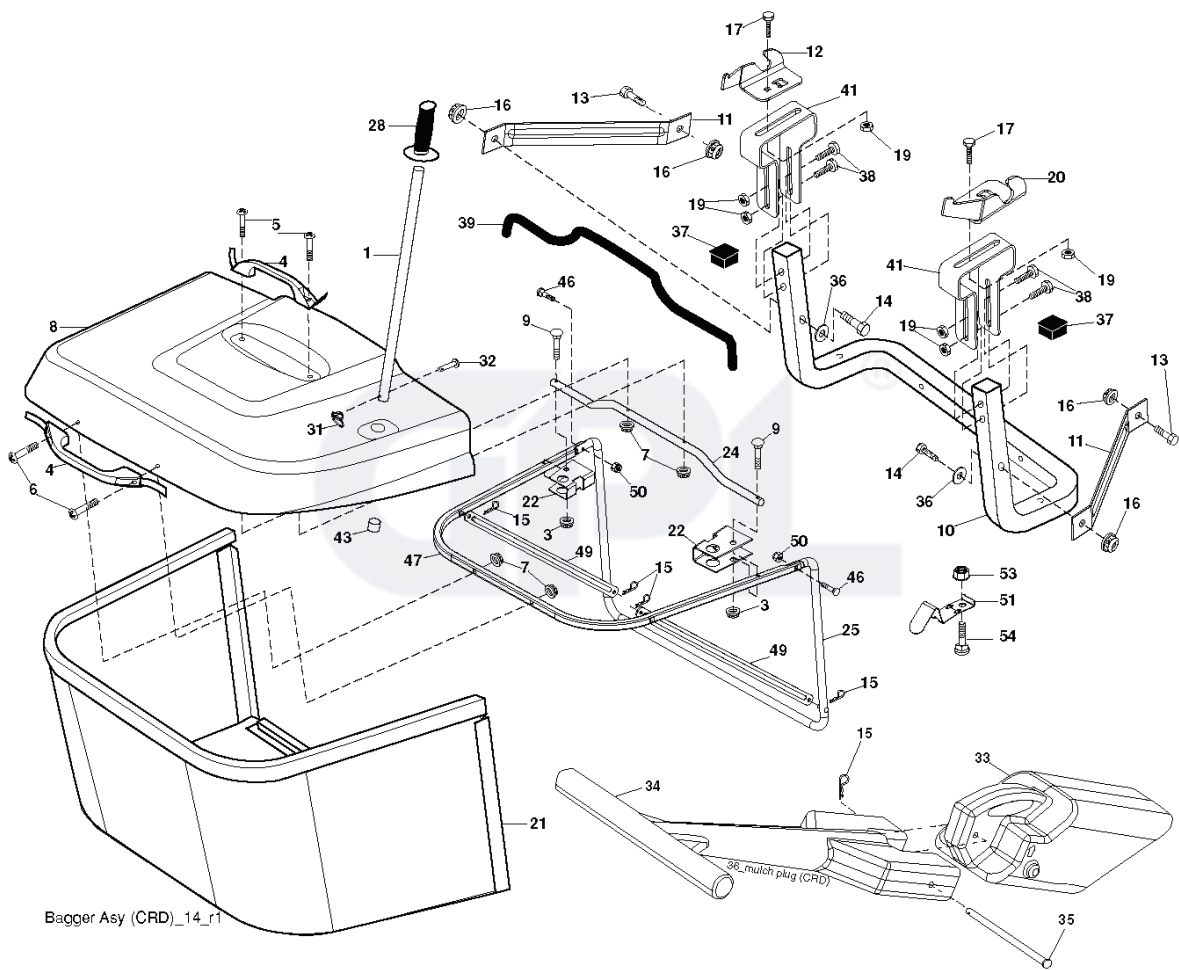

POSITION	CIRCUIT
OFF	C + G, B + H
ON	C + F, B + E, A + D

RELAY

NON-REMOVABLE CONNECTIONS

REMOVABLE CONNECTIONS

seat_lt.knob_7(CRD)

REF.	PART NO.	DESCRIPTION	REMARK	QTY.	KIT
1	532401043	SEAT		1	
2	532140551	BRACKET		1	
3	871110616	SCREW		1	
4	819131610	WASHER		1	
5	532145006	CLIP		1	
6	873800600	NUT		1	
7	532124181	SPRING		1	
8	817000616	SCREW		1	
9	819131614	WASHER		1	
10	532195530	BERCEAU DE SIEGE CONDUCTEUR		1	
11	532166369	WING NUT		1	
12	532174648	BRACKET		1	
13	532121248	BUSHING		1	
14	872050412	BOLT		1	
15	532121249	SPACER		1	
16	532123740	SPRING		1	
17	532123976	LOCKNUT		1	
21	532171852	BOLT		1	
22	873800500	LOCK NUT		1	
24	819171912	WASHER		1	
25	532127018	BOLT		1	

REF.	PART NO.	DESCRIPTION	REMARK	QTY.	KIT
1	532194637	STEERING WHEEL		1	
2	532193542	AXLE		1	
3	532169840	SPINDLE		1	
4	532169839	SPINDLE		1	
5	532124931	WASHER		1	
6	532121748	WASHER		1	
8	812000029	RETAINER RING		1	
10	532175121	ROD		1	
11	810040600	WASHER		1	
12	873940800	NUT		1	
13	532136518	PIPE		1	
15	532145212	NUT		1	
17	532177883	SHAFT		1	
29	817000612	SCREW		1	
32	532171888	ROD		1	
33	819111216	WASHER		1	
34	810040500	WASHER		1	
35	873540500	NUT		1	
36	532155105	BUSHING		1	
37	532152927	SCREW		1	
38	532194603	HUB		1	
39	819183812	WASHER		1	
40	873540600	NUT		1	
41	532186737	ADAPTER		1	
42	532177149	BOOT		1	
43	532121749	WASHER		1	
46	532121232	HUB CAP		1	
65	532414736	SPACER		1	
67	872110618	BOLT		1	
68	532169827	SHAFT		1	
71	532175146	STEERING GEAR		1	
82	532199978	SUPPORT ESSIEU AVANT		1	
87	532173966	WASHER		1	
88	532175118	BOLT		1	
91	532175553	SPRING		1	
95	532188967	WASHER		1	
118	532406013	BEARING		1	

REF.	PART NO.	DESCRIPTION	REMARK	QTY.	KIT
1	532059192	CAP VALVE		1	
2	532065139	NIPPLE		1	
3	532106222	TIRE		1	
4	532059904	HOSE		1	
5	532138336	RIM		1	
6	532124957	FITTING		1	
7	532124959	BEARING		1	
8	532138337	RIM SPROCKET		1	
9	532122082	TIRE		1	
10	532124926	HOSE		1	
11	532175039	HUB CAP		1	
--	532144334	SEALING FOAM		1	