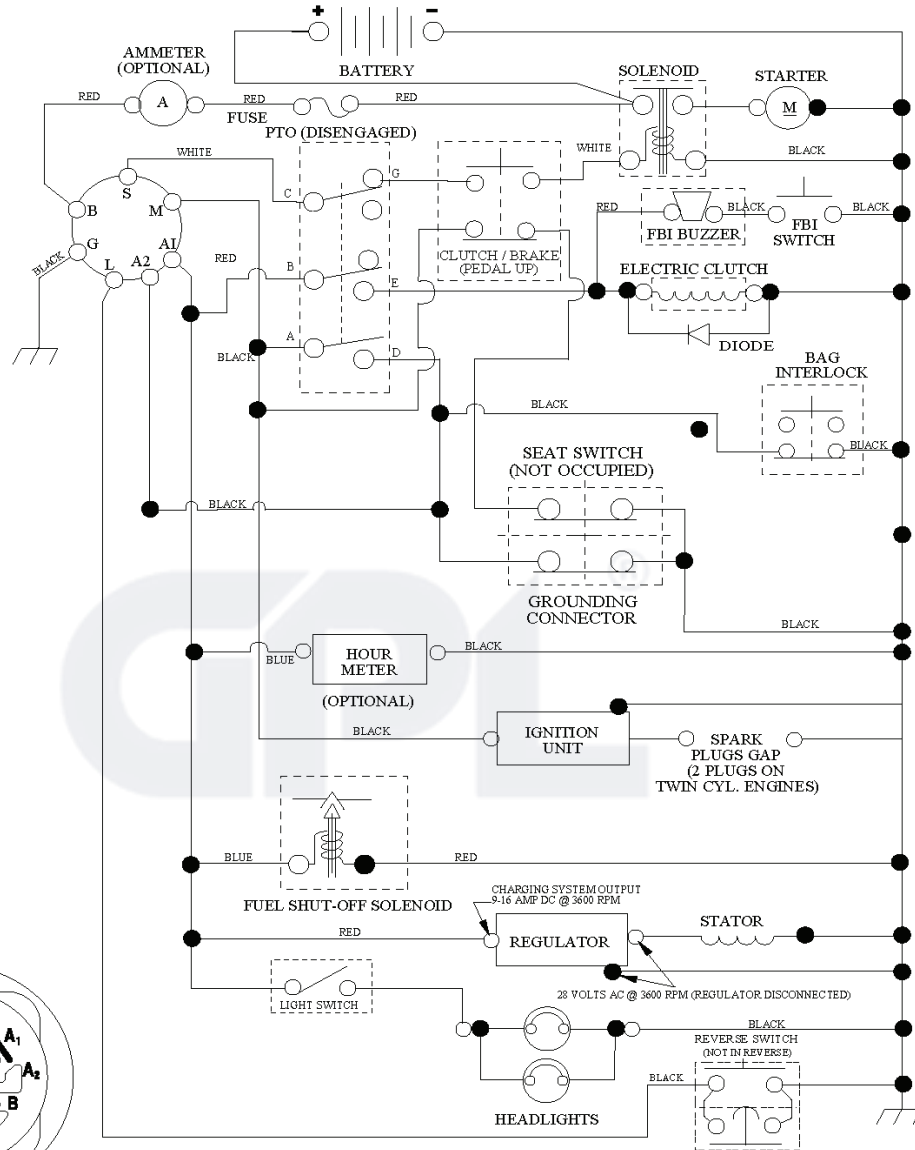

SCH05

IGNITION SWITCH

POSITION	CIRCUIT	"MAKE"
OFF	M+G+A1	
RUN/OVERRIDE	B+A1	
RUN	B+A1	L+A2
START	B + S + A1	

03048

WIRING INSULATED CLIPS
NOTE: IF WIRING INSULATED CLIPS WERE REMOVED FOR SERVICING OF UNIT, THEY SHOULD BE RE-INSTALLED TO PROPERLY SECURE YOUR WIRING.

POSITION	CIRCUIT
OFF	C + G, B + H
ON	C + F, B + E, A + D

NON-REMOVABLE CONNECTIONS

REMOVABLE CONNECTIONS