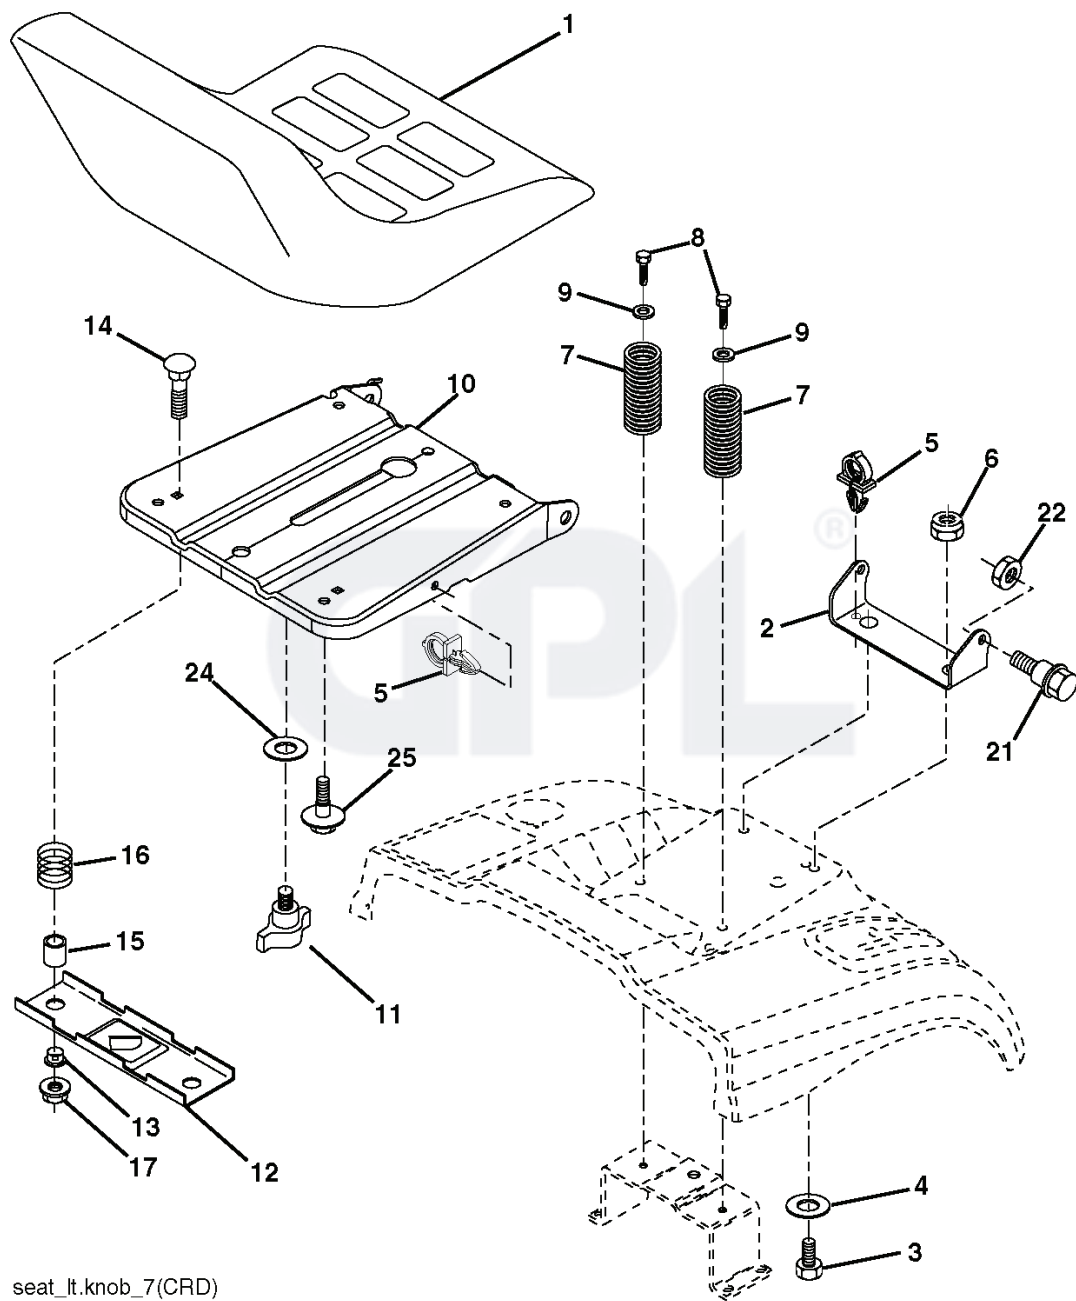

lift-rh.1pc.stlt_10

REF.	PART NO.	DESCRIPTION	REMARK	QTY.	KIT
1	532405007	PLUNGE		1	
2	532198070	SHAFT		1	
3	532188822	GROOVED PIN		1	
4	812000002	RETAINER RING		1	
5	819211621	WASHER		1	
6	532120183	BEARING		1	
7	532125631	HANDLE		1	
8	532124526	KNOB		1	
11	532165829	ROD		1	
12	532165831	ROD		1	
13	532124670	RETAINER RING		1	
15	532173288	LINK		1	
16	873350800	NUT		1	
17	532175689	BRACKET		1	
18	873800800	NUT		1	
19	532139868	LEVER		1	
20	532194209	SPRING		1	
23	532110807	NUT		1	
24	819131016	WASHER		1	
25	532164024	SPRING		1	
26	532169484	PIN		1	
27	532164543	ROD		1	
28	873350600	NUT		1	
29	532138057	KNOB		1	
30	532150233	TRUNNION		1	
31	532169865	BEARING		1	
32	873540600	NUT		1	
36	532155097	INDICATOR		1	
37	532123935	PLUG		1	
38	817060516	SCREW		1	
40	819112410	WASHER		1	
41	532123934	INDICATOR		1	
49	532145212	NUT		1	
50	532110452	NUT		1	

SCH05

IGNITION SWITCH

POSITION	CIRCUIT	"MAKE"
OFF	M+G+A1	
RUN/OVERRIDE	B+A1	
RUN	B+A1	L+A2
START	B + S + A1	

03048

WIRING INSULATED CLIPS
 NOTE: IF WIRING INSULATED CLIPS WERE REMOVED FOR SERVICING OF UNIT, THEY SHOULD BE RE-INSTALLED TO PROPERLY SECURE YOUR WIRING.

POSITION	CIRCUIT
OFF	C + G, B + H
ON	C + F, B + E, A + D

RELAY

NON-REMOVABLE CONNECTIONS

REMOVABLE CONNECTIONS

seat_lt.knob_7(CRD)

REF.	PART NO.	DESCRIPTION	REMARK	QTY.	KIT
1	532401043	SEAT		1	
2	532140551	BRACKET		1	
3	871110616	SCREW		1	
4	819131610	WASHER		1	
5	532145006	CLIP		1	
6	873800600	NUT		1	
7	532124181	SPRING		1	
8	817000616	SCREW		1	
9	819131614	WASHER		1	
10	532195530	BERCEAU DE SIEGE CONDUCTEUR		1	
11	532166369	WING NUT		1	
12	532174648	BRACKET		1	
13	532121248	BUSHING		1	
14	872050412	BOLT		1	
15	532121249	SPACER		1	
16	532123740	SPRING		1	
17	532123976	LOCKNUT		1	
21	532171852	BOLT		1	
22	873800500	LOCK NUT		1	
24	819171912	WASHER		1	
25	532127018	BOLT		1	