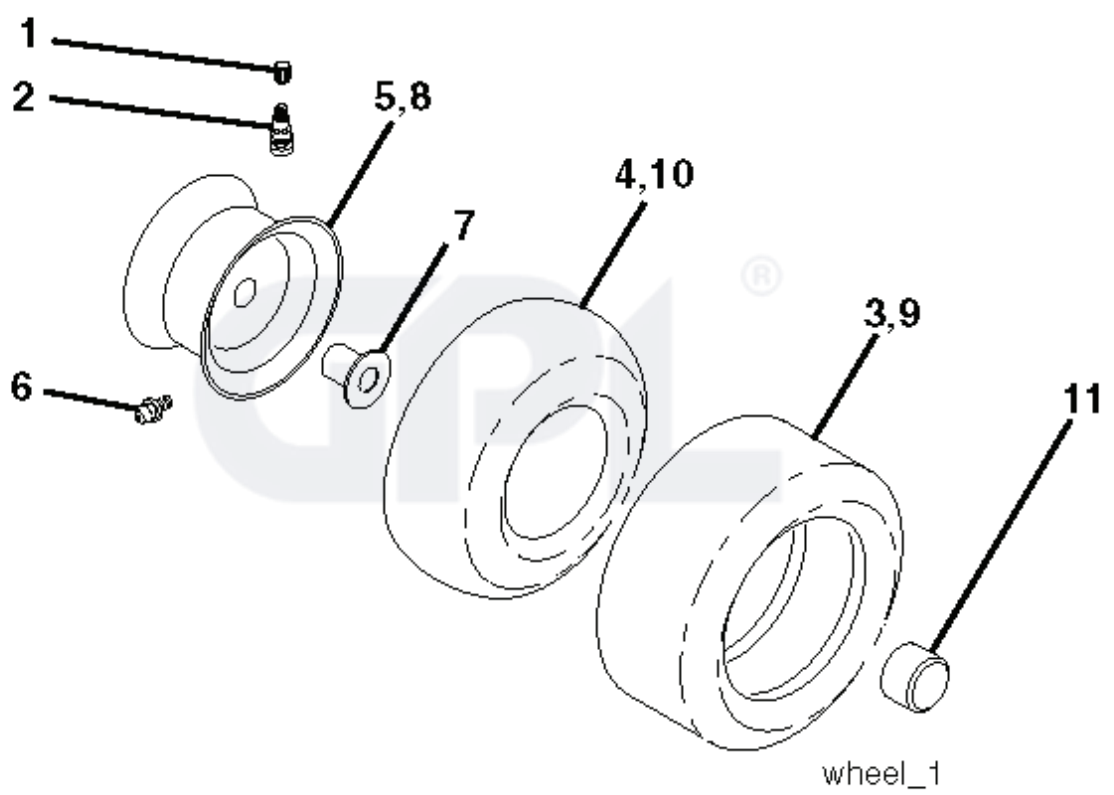

POSITION	CIRCUIT
OFF	C + G, B + H
ON	C + F, B + E, A + D

RELAY

NON-REMOVABLE CONNECTIONS

REMOVABLE CONNECTIONS

seat_lt.knob_7(CRD)

REF.	PART NO.	DESCRIPTION	REMARK	QTY.	KIT
1	532401043	SEAT		1	
2	532140551	BRACKET		1	
3	871110616	SCREW		1	
4	819131610	WASHER		1	
5	532145006	CLIP		1	
6	873800600	NUT		1	
7	532124181	SPRING		1	
8	817000616	SCREW		1	
9	819131614	WASHER		1	
10	532195530	BERCEAU DE SIEGE CONDUCTEUR		1	
11	532166369	WING NUT		1	
12	532174648	BRACKET		1	
13	532121248	BUSHING		1	
14	872050412	BOLT		1	
15	532121249	SPACER		1	
16	532123740	SPRING		1	
17	532123976	LOCKNUT		1	
21	532171852	BOLT		1	
22	873800500	LOCK NUT		1	
24	819171912	WASHER		1	
25	532127018	BOLT		1	

REF.	PART NO.	DESCRIPTION	REMARK	QTY.	KIT
1	532194637	STEERING WHEEL		1	
2	532193542	AXLE		1	
3	532169840	SPINDLE		1	
4	532169839	SPINDLE		1	
5	532124931	WASHER		1	
6	532121748	WASHER		1	
8	812000029	RETAINER RING		1	
10	532175121	ROD		1	
11	810040600	WASHER		1	
12	873940800	NUT		1	
13	532136518	PIPE		1	
15	532145212	NUT		1	
17	532177883	SHAFT		1	
29	817000612	SCREW		1	
32	532171888	ROD		1	
33	819111216	WASHER		1	
34	810040500	WASHER		1	
35	873540500	NUT		1	
36	532155105	BUSHING		1	
37	532152927	SCREW		1	
38	532194603	HUB		1	
39	819183812	WASHER		1	
40	873540600	NUT		1	
41	532186737	ADAPTER		1	
42	532177149	BOOT		1	
43	532121749	WASHER		1	
46	532121232	HUB CAP		1	
65	532414736	SPACER		1	
67	872110618	BOLT		1	
68	532169827	SHAFT		1	
71	532175146	STEERING GEAR		1	
82	532199978	SUPPORT ESSIEU AVANT		1	
87	532173966	WASHER		1	
88	532175118	BOLT		1	
91	532175553	SPRING		1	
95	532188967	WASHER		1	
118	532406013	BEARING		1	

REF.	PART NO.	DESCRIPTION	REMARK	QTY.	KIT
1	532059192	CAP VALVE		1	
2	532065139	NIPPLE		1	
3	532106222	TIRE		1	
4	532059904	HOSE		1	
5	532138336	RIM		1	
6	532124957	FITTING		1	
7	532124959	BEARING		1	
8	532138337	RIM SPROCKET		1	
9	532122082	TIRE		1	
10	532124926	HOSE		1	
11	532175039	HUB CAP		1	
--	532144334	SEALING FOAM		1	