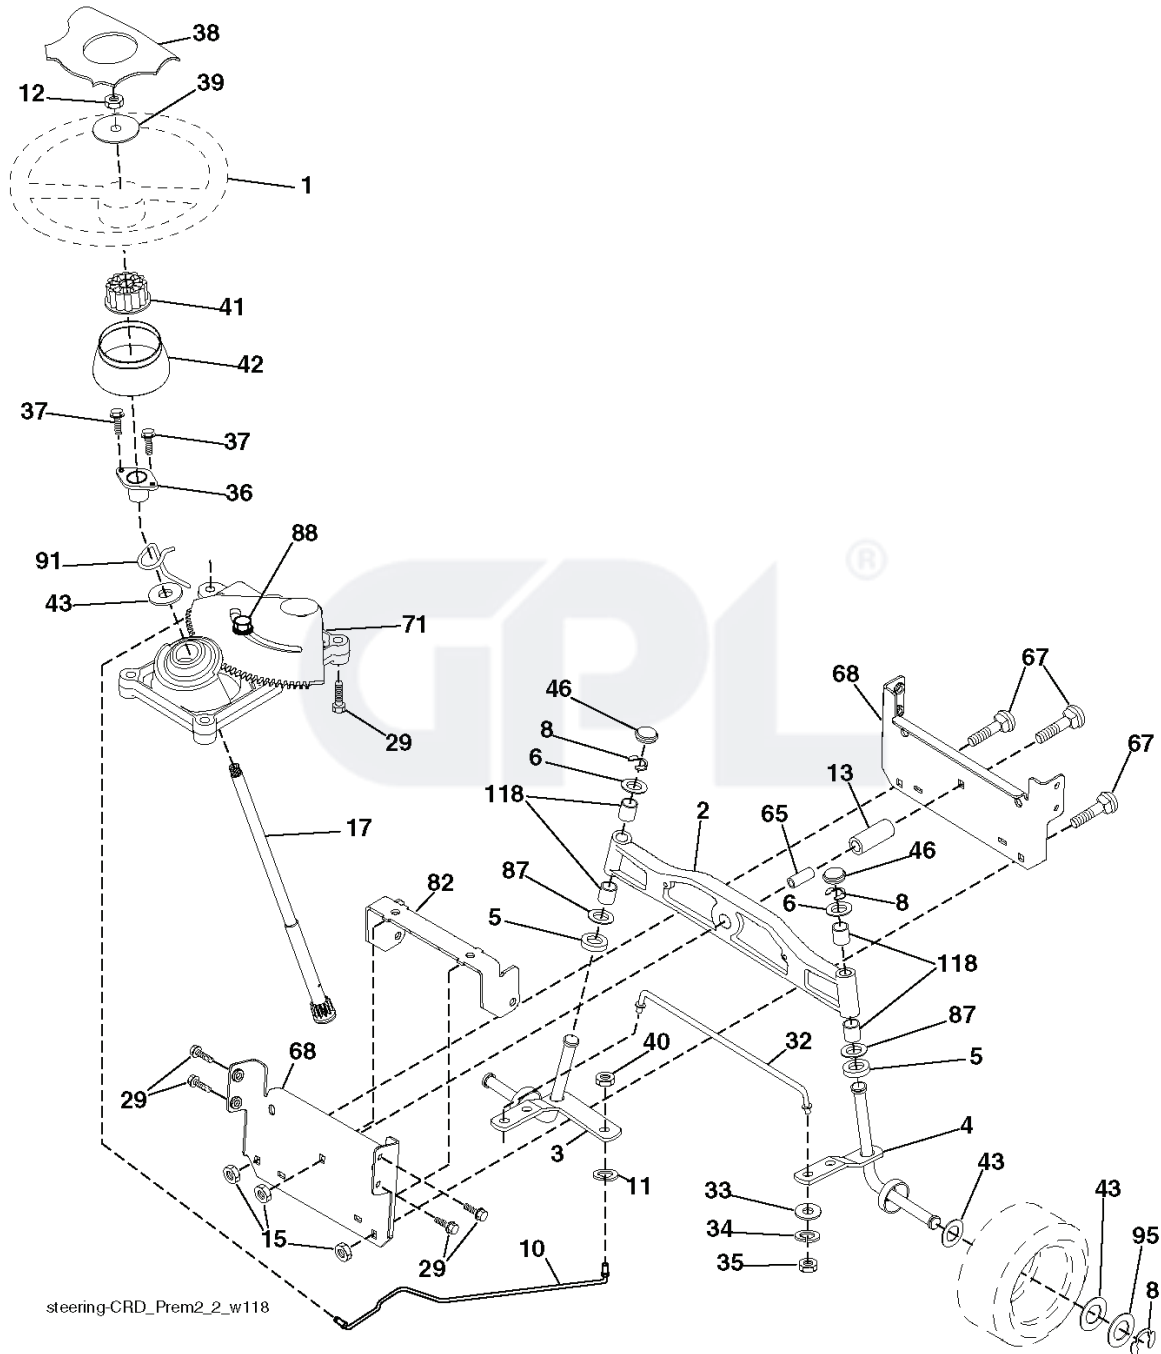

POSITION	CIRCUIT
OFF	C + G, B + H
ON	C + F, B + E, A + D

RELAY

NON-REMOVABLE CONNECTIONS

REMOVABLE CONNECTIONS

seat_lt.knob_7(CRD)

REF.	PART NO.	DESCRIPTION	REMARK	QTY.	KIT
1	532401043	SEAT		1	
2	532140551	BRACKET		1	
3	871110616	SCREW		1	
4	819131610	WASHER		1	
5	532145006	CLIP		1	
6	873800600	NUT		1	
7	532124181	SPRING		1	
8	817000616	SCREW		1	
9	819131614	WASHER		1	
10	532195530	BERCEAU DE SIEGE CONDUCTEUR		1	
11	532166369	WING NUT		1	
12	532174648	BRACKET		1	
13	532121248	BUSHING		1	
14	872050412	BOLT		1	
15	532121249	SPACER		1	
16	532123740	SPRING		1	
17	532123976	LOCKNUT		1	
21	532171852	BOLT		1	
22	873800500	LOCK NUT		1	
24	819171912	WASHER		1	
25	532127018	BOLT		1	

REF.	PART NO.	DESCRIPTION	REMARK	QTY.	KIT
1	532194637	STEERING WHEEL		1	
2	532193542	AXLE		1	
3	532169840	SPINDLE		1	
4	532169839	SPINDLE		1	
5	532124931	WASHER		1	
6	532121748	WASHER		1	
8	812000029	RETAINER RING		1	
10	532175121	ROD		1	
11	810040600	WASHER		1	
12	873940800	NUT		1	
13	532136518	PIPE		1	
15	532145212	NUT		1	
17	532177883	SHAFT		1	
29	817000612	SCREW		1	
32	532171888	ROD		1	
33	819111216	WASHER		1	
34	810040500	WASHER		1	
35	873540500	NUT		1	
36	532155105	BUSHING		1	
37	532152927	SCREW		1	
38	532194603	HUB		1	
39	819183812	WASHER		1	
40	873540600	NUT		1	
41	532186737	ADAPTER		1	
42	532177149	BOOT		1	
43	532121749	WASHER		1	
46	532121232	HUB CAP		1	
65	532414736	SPACER		1	
67	872110618	BOLT		1	
68	532169827	SHAFT		1	
71	532175146	STEERING GEAR		1	
82	532199978	SUPPORT ESSIEU AVANT		1	
87	532173966	WASHER		1	
88	532175118	BOLT		1	
91	532175553	SPRING		1	
95	532188967	WASHER		1	
118	532406013	BEARING		1	

REF.	PART NO.	DESCRIPTION	REMARK	QTY.	KIT
1	532059192	CAP VALVE		1	
2	532065139	NIPPLE		1	
3	532106222	TIRE		1	
4	532059904	HOSE		1	
5	532138336	RIM		1	
6	532124957	FITTING		1	
7	532124959	BEARING		1	
8	532138337	RIM SPROCKET		1	
9	532122082	TIRE		1	
10	532124926	HOSE		1	
11	532175039	HUB CAP		1	
--	532144334	SEALING FOAM		1	