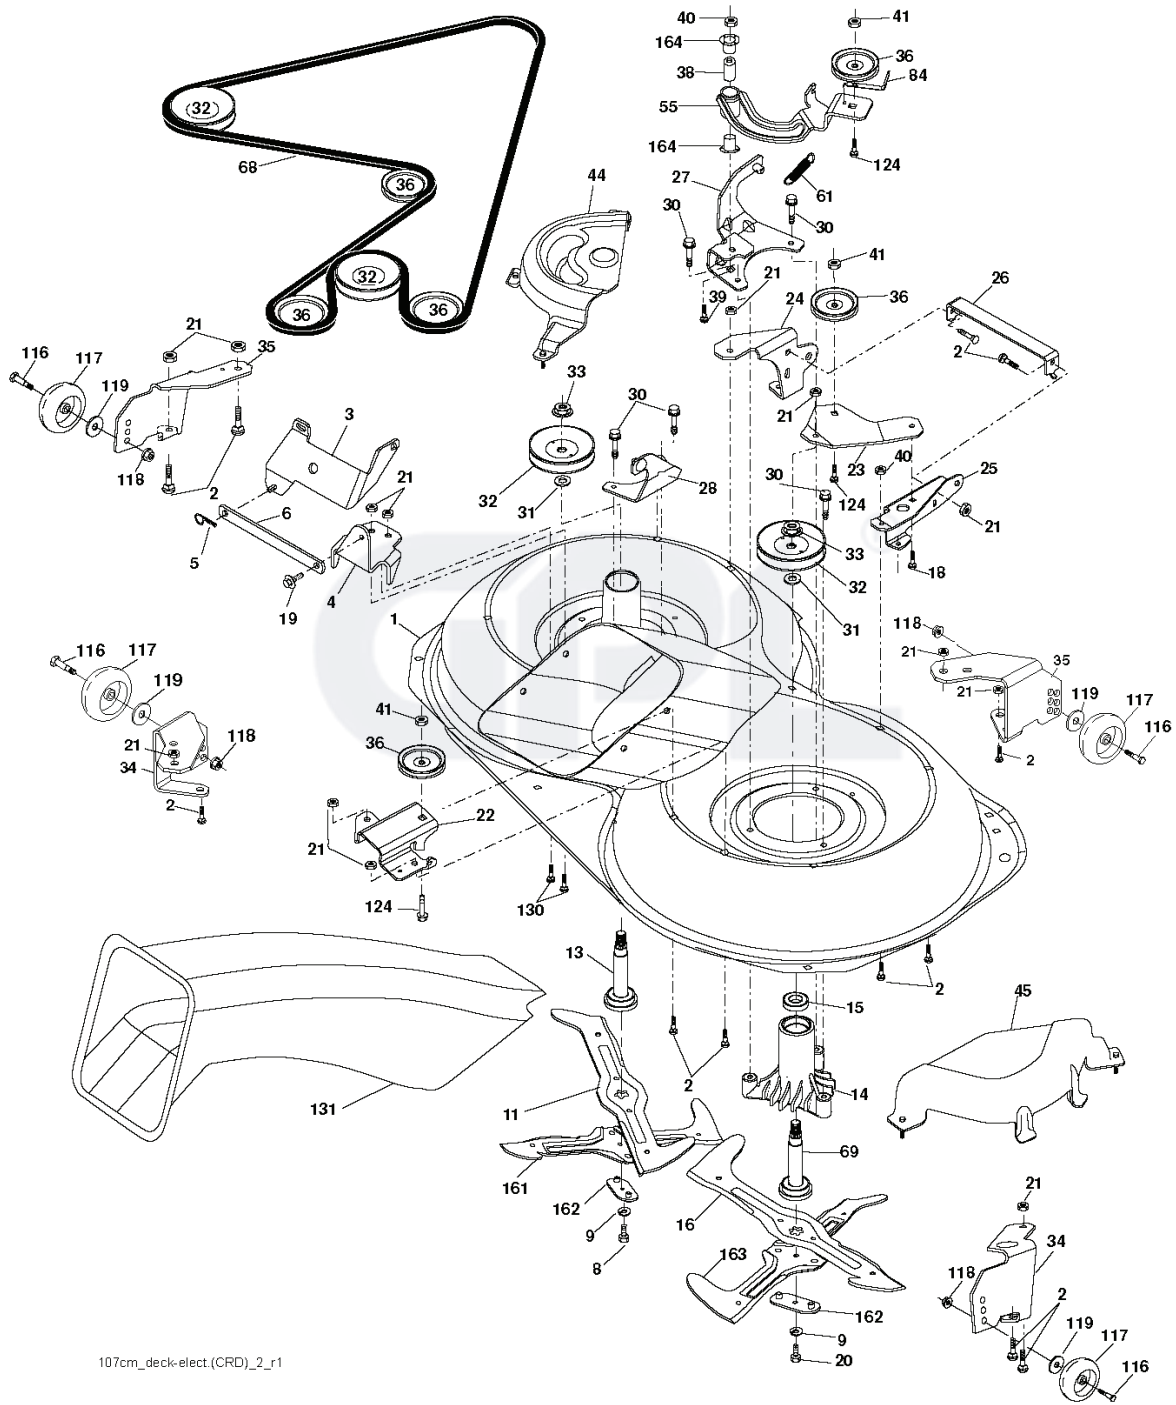

LT 2223 CMA2, 96061020003, 2009-04

SPARE PARTS LIST

107cm_deck-elect.(CRD)_2_r1

REF.	PART NO.	DESCRIPTION	REMARK	QTY.	KIT
1	532169160	HOUSING		1	
2	872140506	BOLT		1	
3	532431864	BRACKET		1	
4	532169167	BRACKET		1	
5	532124670	RETAINER RING		1	
6	532165557	ROD		1	
8	532181712	BOLT		1	
9	810030600	WASHER		1	
11	532180583	BLADE		1	
13	532137645	SHAFT		1	
14	532128774	BEARING HOUSING		1	
15	532110485	BEARING		1	
16	532180584	BLADE		1	
18	872110606	BOLT		1	
19	532132827	SPEC. BOLT		1	
20	532181713	BOLT		1	
21	873680500	NUT		1	
22	532169165	BRACKET		1	
23	532169166	BRACKET		1	
24	532413436	BRACKET		1	
25	532400105	BRACKET		1	
26	532400110	SUPPORT		1	
27	532169172	BRACKET		1	
28	532169168	BRACKET		1	
30	532173984	SCREW		1	
31	532187690	WASHER		1	
32	532198145	PULLEY		1	
33	532400234	NUT		1	
34	532400103	BRACKET		1	
35	532400104	BRACKET		1	
36	532146763	PULLEY		1	
38	532169851	SPACER		1	
39	872110622	BOLT		1	
40	873680600	NUT		1	
41	873900600	NUT		1	
44	532432773	COVER		1	
45	532432772	COVER		1	
55	532169849	LEVER		1	
61	532199487	SPRING		1	
68	532402009	BELT		1	
69	532165482	SHAFT		1	
84	532156085	BELT GUIDE		1	
116	532193406	BOLT		1	
117	532174873	WHEEL		1	
118	873900600	NUT		1	
119	819132012	WASHER		1	
124	872110612	BOLT		1	
130	872110506	BOLT		1	
131	532165661	PIPE		1	
161	532180424	BLADE		1	
162	532180878	ADAPTER		1	
163	532180425	BLADE		1	
164	532124937	BEARING COL. STRG.		1	
---	532181857	BEARING HOUSING		1	
---	532181858	BEARING HOUSING		1	
--	532400325	HOUSING		1	