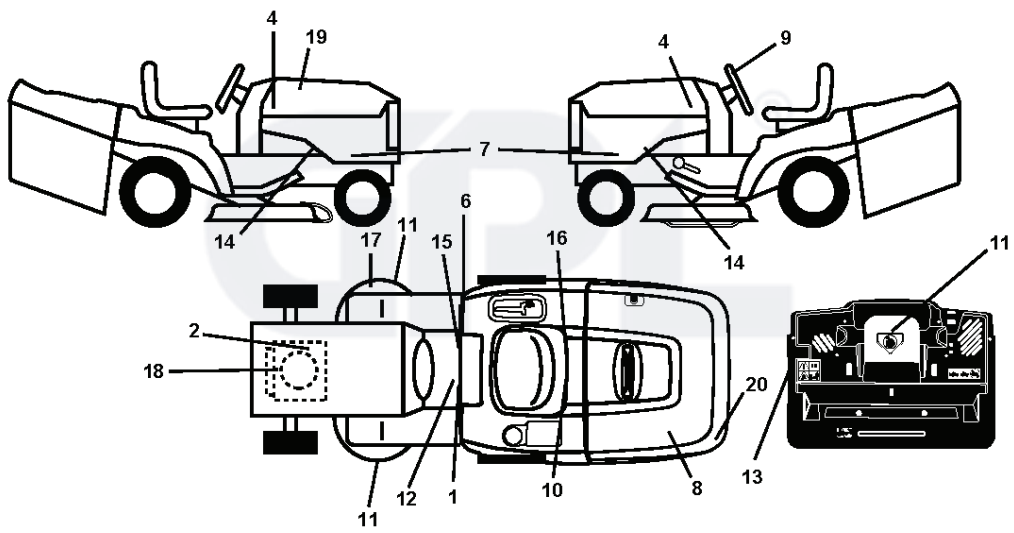

REF.	PART NO.	DESCRIPTION	REMARK	QTY.	KIT
1	532400389	LABEL		1	
2	532196841	DECAL		1	
4	532433131	DECAL		1	
6	532180432	DECAL		1	
7	532422994	DECAL		1	
8	532183931	DECAL		1	
9	532185773	DECAL		1	
10	532145005	DECAL		1	
11	532182166	DECAL		1	
12	532159737	DECAL		1	
13	532180435	DECAL		1	
14	532159736	DECAL		1	
15	532140837	DECAL		1	
16	532166960	DECAL		1	
17	532166286	DECAL		1	
18	532409153	DECAL		1	
19	532408674	DECAL		1	
20	532183930	DECAL		1	
--	532181091	PLATE		1	
--	532181090	PLATE		1	
--	532408471	OPERATOR'S MANUAL		1	
--	532408472	OPERATOR'S MANUAL		1	
--	532408473	OPERATOR'S MANUAL		1	
--	532408474	OPERATOR'S MANUAL		1