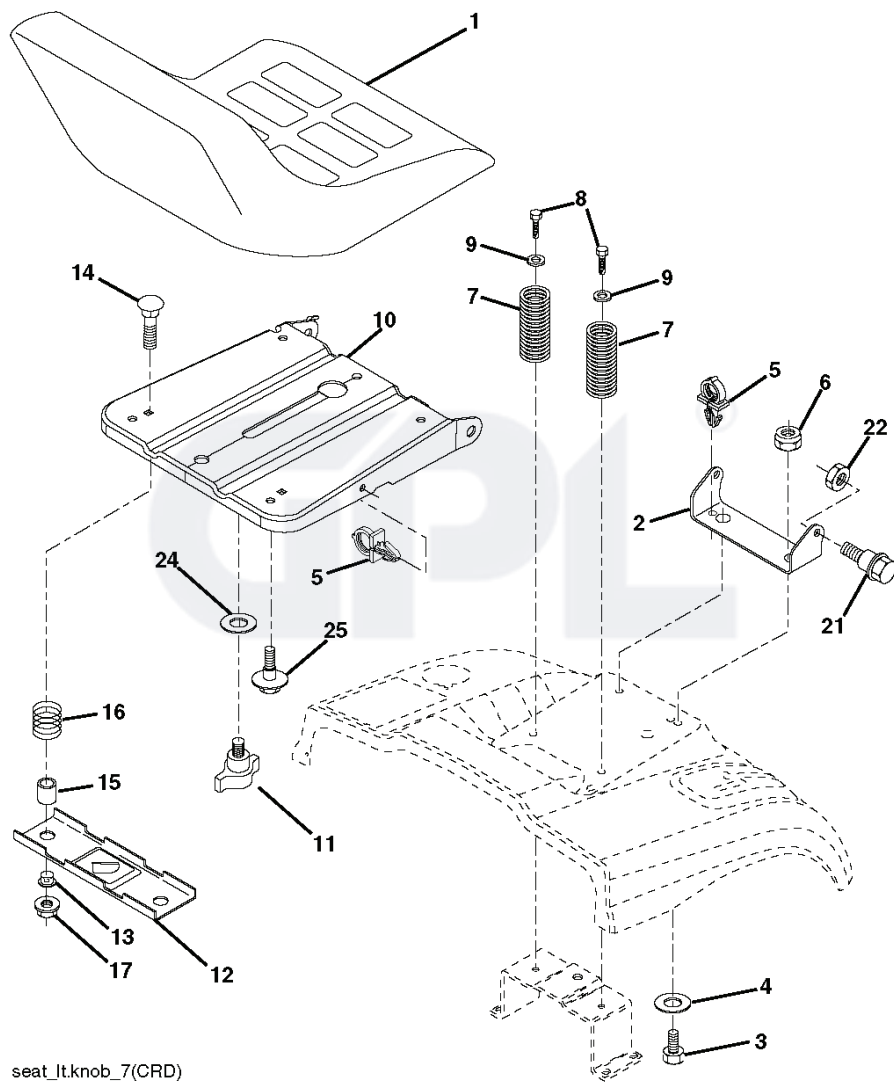

SCH05

IGNITION SWITCH

POSITION	CIRCUIT	"MAKE"
OFF	M+G+A1	
RUN/OVERRIDE	B+A1	
RUN	B+A1	L+A2
START	B+S+A1	

03048

WIRING INSULATED CLIPS
 NOTE: IF WIRING INSULATED CLIPS WERE REMOVED FOR SERVICING OF UNIT, THEY SHOULD BE RE-INSTALLED TO PROPERLY SECURE YOUR WIRING.

POSITION	CIRCUIT
OFF	C + G, B + H
ON	C + F, B + E, A + D

RELAY

NON-REMOVABLE CONNECTIONS

REMOVABLE CONNECTIONS

seat_lt.knob_7(CRD)

REF.	PART NO.	DESCRIPTION	REMARK	QTY.	KIT
1	532401043	SEAT		1	
2	532140551	BRACKET		1	
3	871110616	SCREW		1	
4	819131610	WASHER		1	
5	532145006	CLIP		1	
6	873800600	NUT		1	
7	532124181	SPRING		1	
8	817000616	SCREW		1	
9	819131614	WASHER		1	
10	532195530	BERCEAU DE SIEGE CONDUCTEUR		1	
11	532166369	WING NUT		1	
12	532174648	BRACKET		1	
13	532121248	BUSHING		1	
14	872050412	BOLT		1	
15	532121249	SPACER		1	
16	532123740	SPRING		1	
17	532123976	LOCKNUT		1	
21	532171852	BOLT		1	
22	873800500	LOCK NUT		1	
24	819171912	WASHER		1	
25	532127018	BOLT		1	

REF.	PART NO.	DESCRIPTION	REMARK	QTY.	KIT
1	532059192	CAP VALVE		1	
2	532065139	NIPPLE		1	
3	532106222	TIRE		1	
4	532059904	HOSE		1	
5	532138336	RIM		1	
6	532124957	FITTING		1	
7	532124959	BEARING		1	
8	532138337	RIM SPROCKET		1	
9	532122082	TIRE		1	
10	532124926	HOSE		1	
11	532175039	HUB CAP		1	
--	532144334	SEALING FOAM		1	