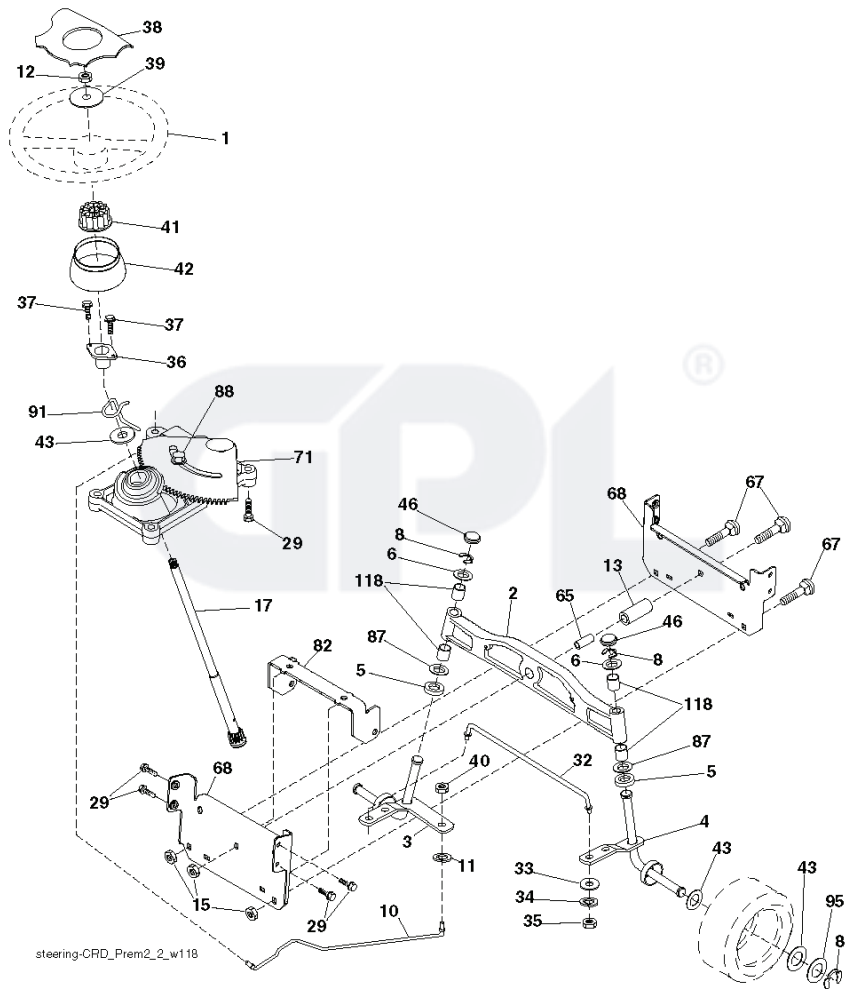

POSITION	CIRCUIT
OFF	C + G, B + H
ON	C + F, B + E, A + D

RELAY

NON-REMOVABLE CONNECTIONS

REMOVABLE CONNECTIONS

seat_lt.knob_7(CRD)

REF.	PART NO.	DESCRIPTION	REMARK	QTY.	KIT
1	532401043	SEAT		1	
2	532140551	BRACKET		1	
3	871110616	SCREW		1	
4	819131610	WASHER		1	
5	532145006	CLIP		1	
6	873800600	NUT		1	
7	532124181	SPRING		1	
8	817000616	SCREW		1	
9	819131614	WASHER		1	
10	532195530	BERCEAU DE SIEGE CONDUCTEUR		1	
11	532166369	WING NUT		1	
12	532174648	BRACKET		1	
13	532121248	BUSHING		1	
14	872050412	BOLT		1	
15	532121249	SPACER		1	
16	532123740	SPRING		1	
17	532123976	LOCKNUT		1	
21	532171852	BOLT		1	
22	873800500	LOCK NUT		1	
24	819171912	WASHER		1	
25	532127018	BOLT		1	

REF.	PART NO.	DESCRIPTION	REMARK	QTY.	KIT
1	532424146	STEERING WHEEL		1	
2	532193542	AXLE		1	
3	532169840	SPINDLE		1	
4	532169839	SPINDLE		1	
5	532124931	WASHER		1	
6	532121748	WASHER		1	
8	812000029	RETAINER RING		1	
10	532175121	ROD		1	
11	810040600	WASHER		1	
12	873940800	NUT		1	
13	532136518	PIPE		1	
15	532145212	NUT		1	
17	532177883	SHAFT		1	
29	817000612	SCREW		1	
32	532171888	ROD		1	
33	819111216	WASHER		1	
34	810040500	WASHER		1	
35	873540500	NUT		1	
36	532155105	BUSHING		1	
37	532152927	SCREW		1	
38	532424147	HUB CAP		1	
39	819183812	WASHER		1	
40	873540600	NUT		1	
41	532186737	ADAPTER		1	
42	532411425	STEERING COLUMN		1	
43	532121749	WASHER		1	
46	532121232	HUB CAP		1	
65	532414736	SPACER		1	
67	872110618	BOLT		1	
68	532169827	SHAFT		1	
71	532175146	STEERING GEAR		1	
82	532199978	SUPPORT ESSIEU AVANT		1	
87	532173966	WASHER		1	
88	532175118	BOLT		1	
91	532175553	SPRING		1	
95	532188967	WASHER		1	
118	532406013	BEARING		1	

REF.	PART NO.	DESCRIPTION	REMARK	QTY.	KIT
1	532059192	CAP VALVE		1	
2	532065139	NIPPLE		1	
3	532106222	TIRE		1	
4	532059904	HOSE		1	
5	532138336	RIM		1	
6	532124957	FITTING		1	
7	532124959	BEARING		1	
8	532138337	RIM SPROCKET		1	
9	532122082	TIRE		1	
10	532124926	HOSE		1	
11	532175039	HUB CAP		1	
--	532144334	SEALING FOAM		1	