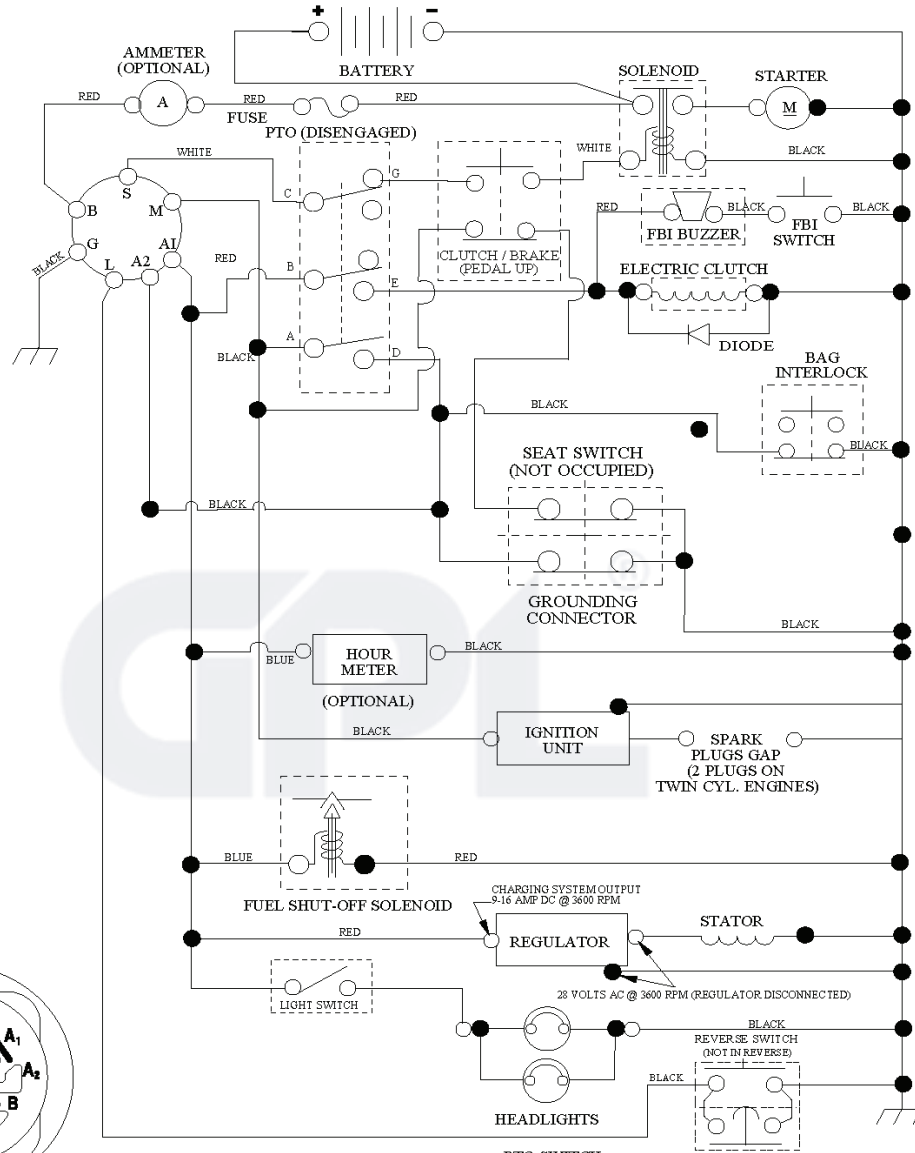

SCH05

IGNITION SWITCH

POSITION	CIRCUIT	"MAKE"
OFF	M+G+A1	
RUN/OVERRIDE	B+A1	
RUN	B+A1	L+A2
START	B+S+A1	

03048

WIRING INSULATED CLIPS
NOTE: IF WIRING INSULATED CLIPS WERE REMOVED FOR SERVICING OF UNIT, THEY SHOULD BE RE-INSTALLED TO PROPERLY SECURE YOUR WIRING.

POSITION	CIRCUIT
OFF	C + G, B + H
ON	C + F, B + E, A + D

NON-REMOVABLE CONNECTIONS

REMOVABLE CONNECTIONS