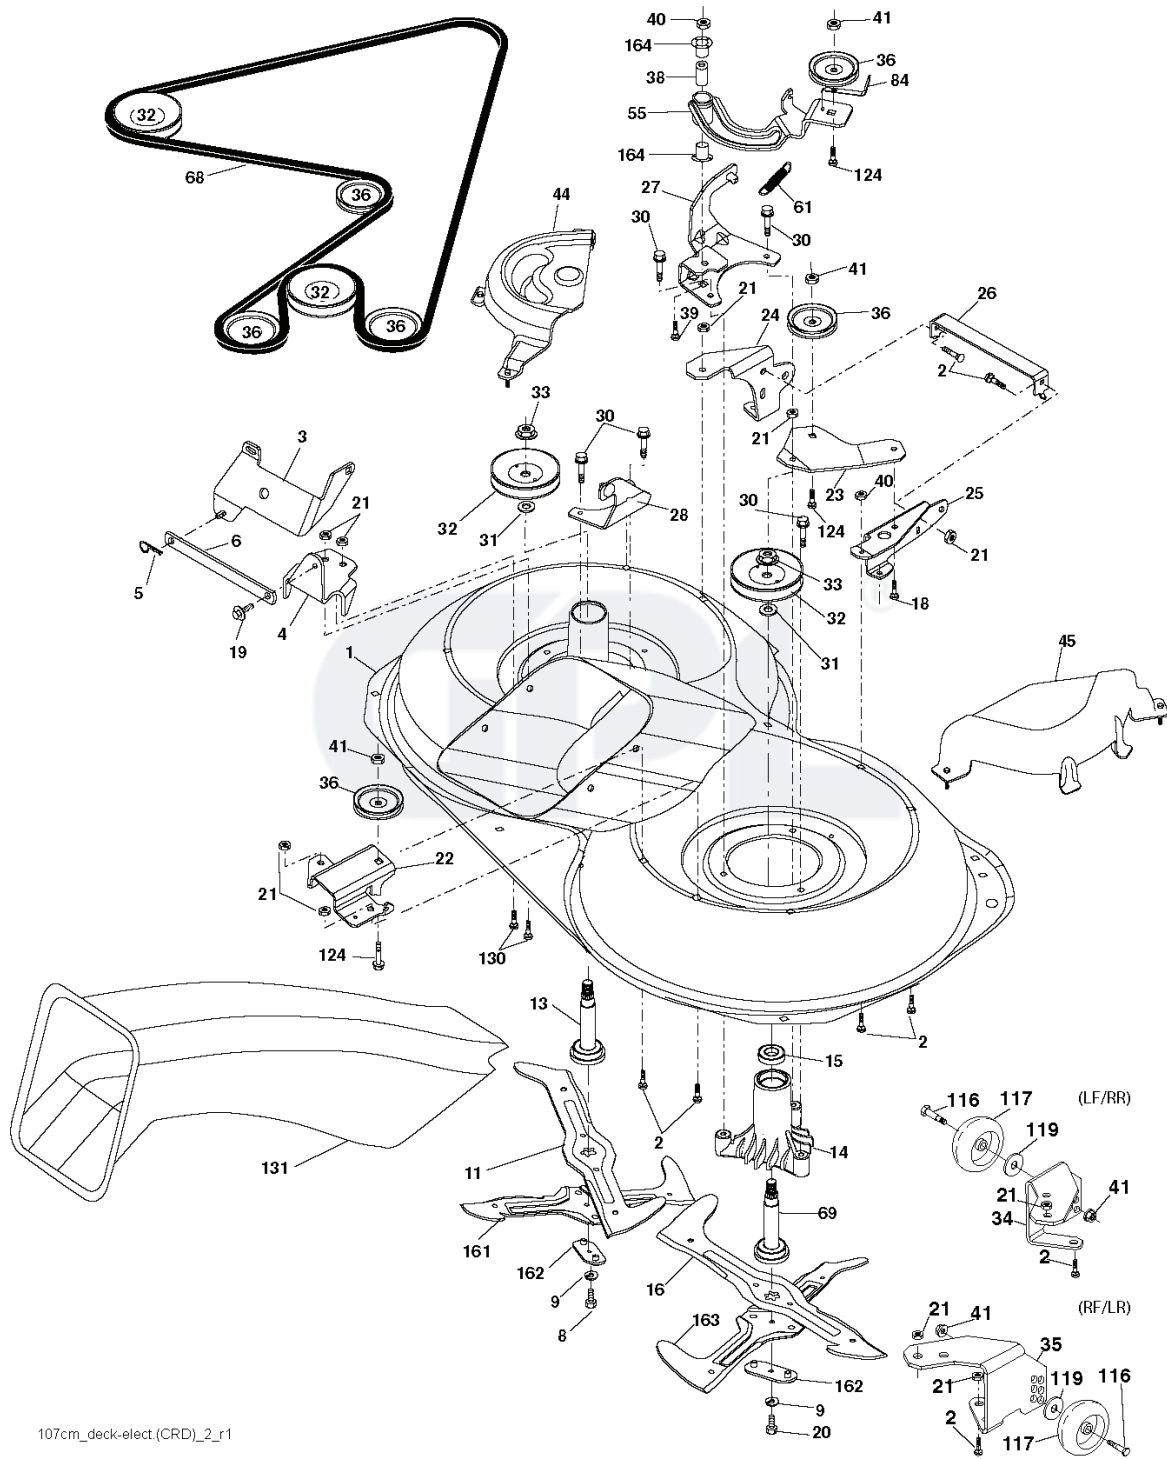

107cm_deck-elect(CRD)_2_r1

REF.	PART NO.	DESCRIPTION	REMARK	QTY.	KIT
1	532169160	HOUSING		1	
2	872140506	BOLT		1	
3	532431864	BRACKET		1	
4	532169167	BRACKET		1	
5	532124670	RETAINER RING		1	
6	532165557	ROD		1	
8	532181712	BOLT		1	
9	810030600	WASHER		1	
11	532180583	BLADE		1	
13	532137645	SHAFT		1	
14	532128774	BEARING HOUSING		1	
15	532110485	BEARING		1	
16	532180584	BLADE		1	
18	872110606	BOLT		1	
19	532132827	SPEC. BOLT		1	
20	532181713	BOLT		1	
21	873680500	NUT		1	
22	532169165	BRACKET		1	
23	532169166	BRACKET		1	
24	532413436	BRACKET		1	
25	532400105	BRACKET		1	
26	532400110	SUPPORT		1	
27	532169172	BRACKET		1	
28	532169168	BRACKET		1	
30	532173984	SCREW		1	
31	532187690	WASHER		1	
32	532198145	PULLEY		1	
33	532400234	NUT		1	
34	532400103	BRACKET		1	
35	532400104	BRACKET		1	
36	532146763	PULLEY		1	
38	532169851	SPACER		1	
39	872110622	BOLT		1	
40	873680600	NUT		1	
41	873900600	NUT		1	
44	532432773	COVER		1	
45	532432772	COVER		1	
55	532169849	LEVER		1	
61	532199487	SPRING		1	
68	532402009	BELT		1	
69	532165482	SHAFT		1	
84	532156085	BELT GUIDE		1	
116	532193406	BOLT		1	
117	532174873	WHEEL		1	
119	819132012	WASHER		1	
124	872110612	BOLT		1	
130	872110506	BOLT		1	
131	532165661	PIPE		1	
161	532180424	BLADE		1	
162	532180878	ADAPTER		1	
163	532180425	BLADE		1	
164	532124937	BEARING COL. STRG.		1	
---	532181857	BEARING HOUSING		1	
---	532181858	BEARING HOUSING		1	
--	532400325	HOUSING		1