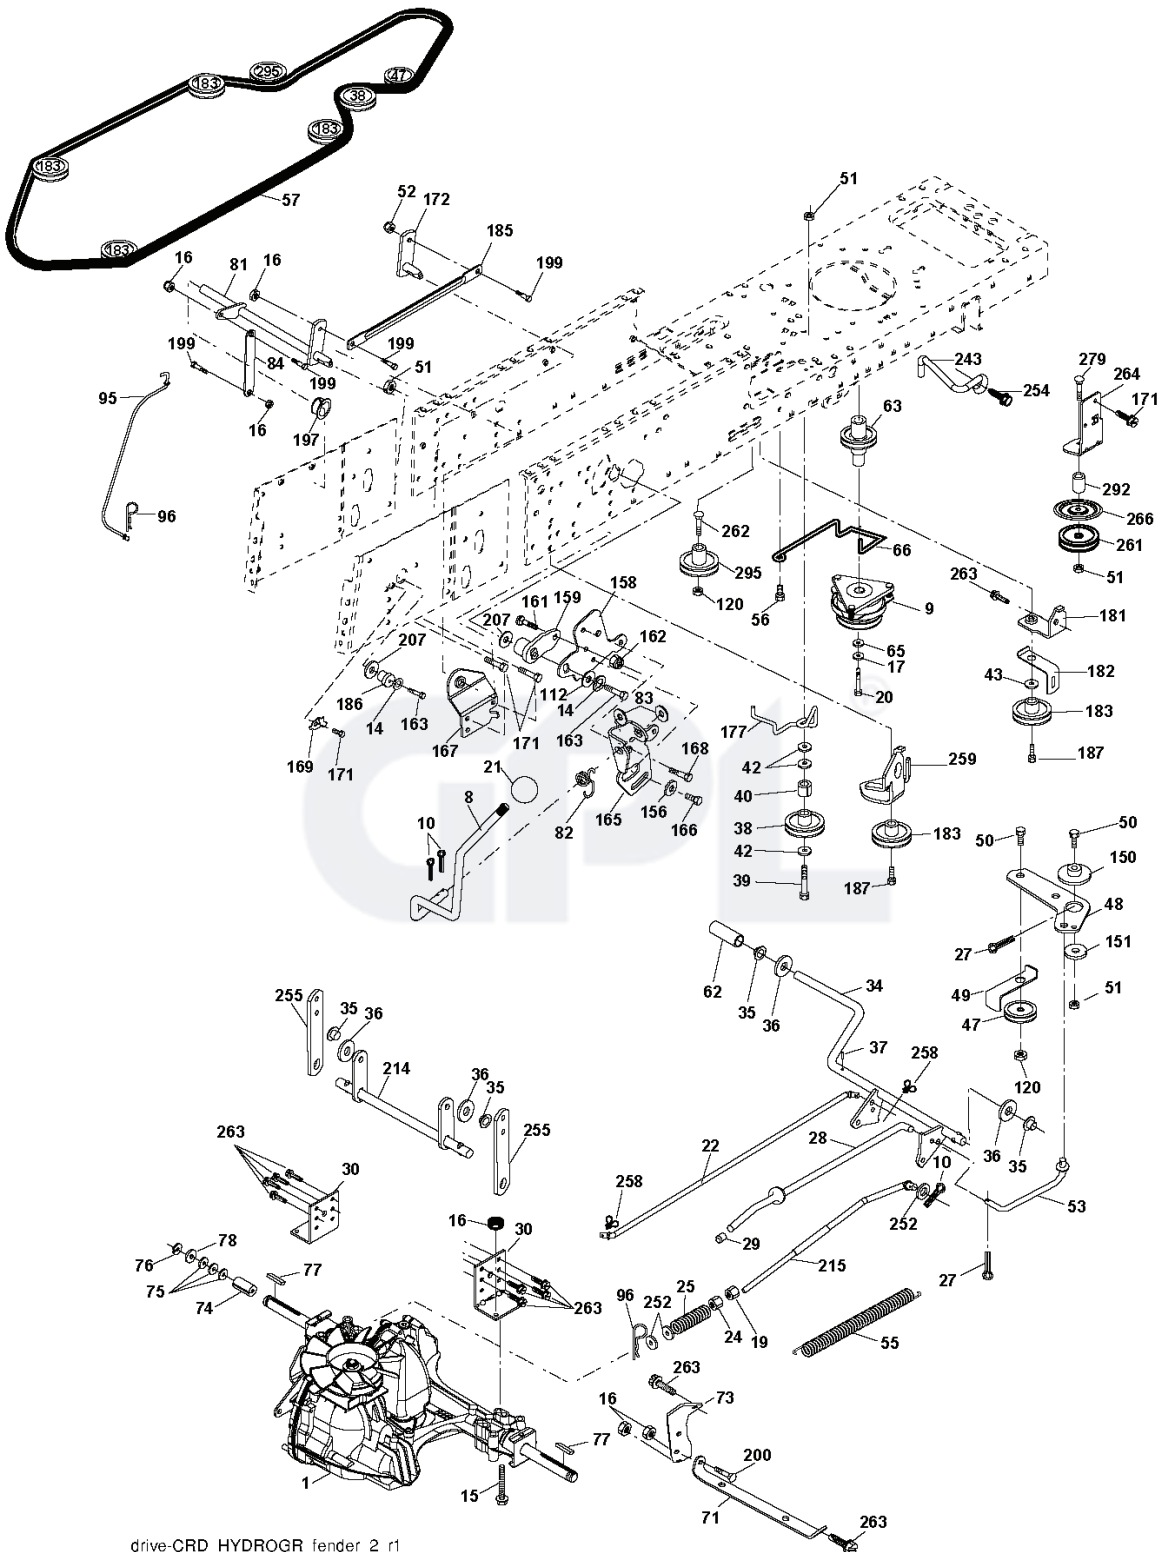

LT 2223 CMA2, 96061024200, 2009-01

SPARE PARTS LIST

C05

REF.	PART NO.	DESCRIPTION	REMARK	QTY.	KIT
1	532163465	BATTERY		1	
2	874760412	BOLT		1	
16	532176138	MICRO SWITCH		1	
21	532175688	HARNESS		1	
22	532004152	BULB		1	
24	532421299	CABLE		1	
25	532165987	CABLE		1	
26	532175158	FUSE		1	
27	873510400	NUT		1	
28	532127725	CABLE		1	
29	532192749	SWITCH.SEAT.DP W/RAMPS		1	
30	532193350	IGNITION MODULE		1	
33	532411935	KEY		1	
34	532110712	SWITCH		1	
40	532197439	HARNESS		1	
41	871110408	BOLT		1	
42	532131563	COVER		1	
43	532192507	SOLENOID		1	
45	532422943	GAUGE		1	
46	532422944	GAUGE		1	
50	532174651	SWITCH		1	
58	532169419	BUZZER		1	
59	532180379	SWITCH FBI		1	
66	817490608	SCREW		1	
79	532175242	HOLDER		1	
81	532109748	RELAY		1	
92	532196615	CABLE ASSY		1	
93	532192540	SCREW		1	
94	532191834	MODULE.REVERSE.ROS		1	

REF.	PART NO.	DESCRIPTION	REMARK	QTY.	KIT
1	532059192	CAP VALVE		1	
2	532065139	NIPPLE		1	
3	532106222	TIRE		1	
4	532059904	HOSE		1	
5	532138336	RIM		1	
6	532124957	FITTING		1	
7	532124959	BEARING		1	
8	532138337	RIM SPROCKET		1	
9	532122082	TIRE		1	
10	532124926	HOSE		1	
11	532175039	HUB CAP		1	
--	532144334	SEALING FOAM		1	

REF.	PART NO.	DESCRIPTION	REMARK	QTY.	KIT
1	532400389	LABEL		1	
2	532196841	DECAL		1	
3	532433131	DECAL		1	
6	532180432	DECAL		1	
7	532422994	DECAL		1	
8	532183931	DECAL		1	
9	532422685	DECAL		1	
10	532145005	DECAL		1	
11	532182166	DECAL		1	
12	532159737	DECAL		1	
13	532180435	DECAL		1	
14	532159736	DECAL		1	
15	532140837	DECAL		1	
16	532166960	DECAL		1	
17	532166286	DECAL		1	
18	532409153	DECAL		1	
19	532408674	DECAL		1	
20	532183930	DECAL		1	
--	532181091	PLATE		1	
--	532181090	PLATE		1	
--	532408471	OPERATOR'S MANUAL		1	
--	532408472	OPERATOR'S MANUAL		1	
--	532408473	OPERATOR'S MANUAL		1	
--	532408474	OPERATOR'S MANUAL		1	