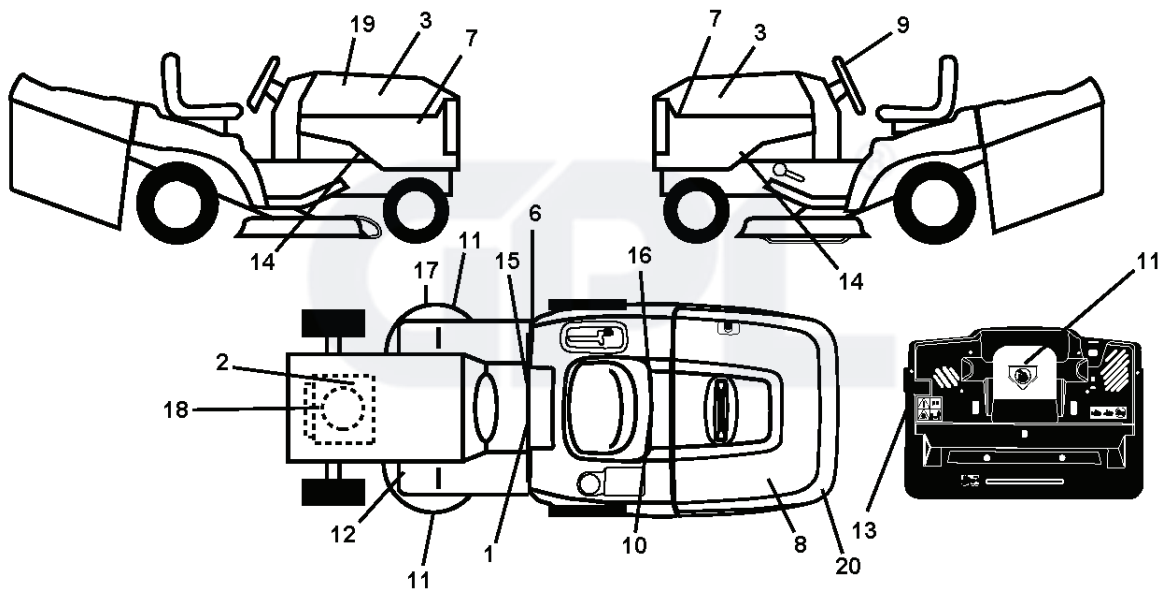

REF.	PART NO.	DESCRIPTION	REMARK	QTY.	KIT
1	532400389	LABEL		1	
2	532196841	DECAL		1	
3	532433131	DECAL		1	
6	532180432	DECAL		1	
7	532422994	DECAL		1	
8	532183931	DECAL		1	
9	532422685	DECAL		1	
10	532145005	DECAL		1	
11	532182166	DECAL		1	
12	532159737	DECAL		1	
13	532180435	DECAL		1	
14	532159736	DECAL		1	
15	532140837	DECAL		1	
16	532166960	DECAL		1	
17	532166286	DECAL		1	
18	532409153	DECAL		1	
19	532408674	DECAL		1	
20	532183930	DECAL		1	
--	532181091	PLATE		1	
--	532181090	PLATE		1	
--	532408471	OPERATOR'S MANUAL		1	
--	532408472	OPERATOR'S MANUAL		1	
--	532408473	OPERATOR'S MANUAL		1	
--	532408474	OPERATOR'S MANUAL		1