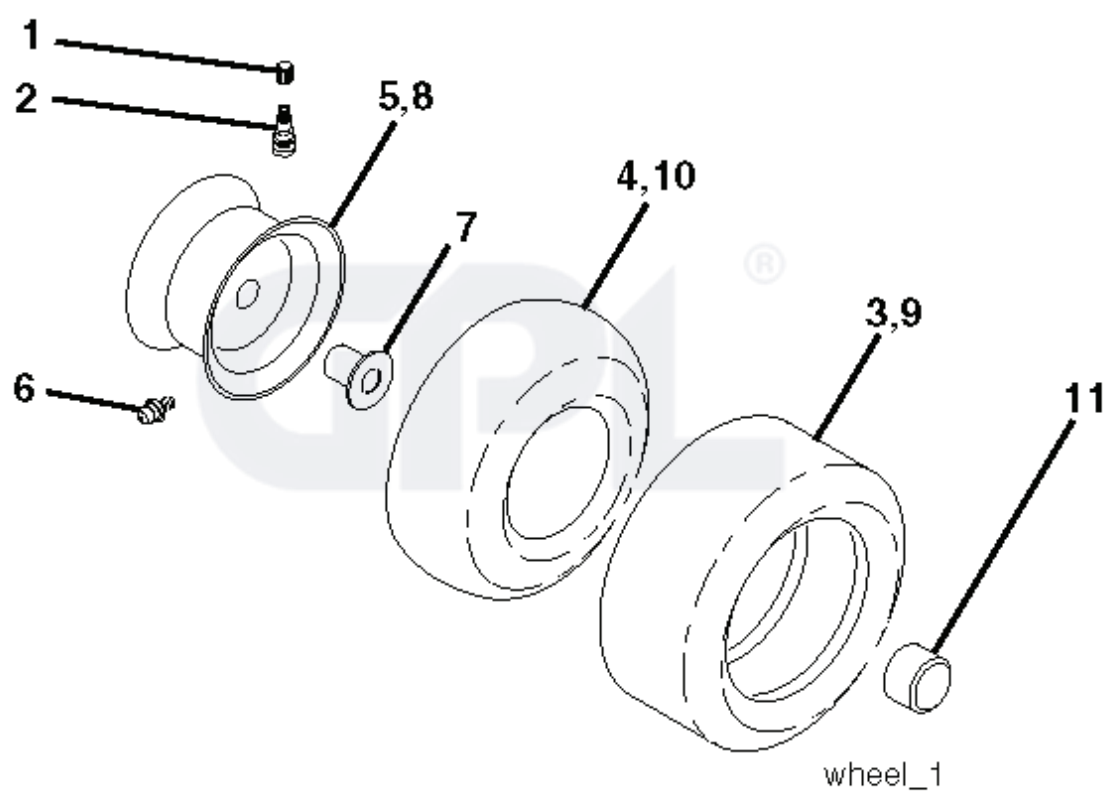

POSITION	CIRCUIT
OFF	C + G, B + H
ON	C + F, B + E, A + D

RELAY

NON-REMOVABLE CONNECTIONS

REMOVABLE CONNECTIONS

seat_lt.knob_7(CRD)

REF.	PART NO.	DESCRIPTION	REMARK	QTY.	KIT
1	532401043	SEAT		1	
2	532140551	BRACKET		1	
3	871110616	SCREW		1	
4	819131610	WASHER		1	
5	532145006	CLIP		1	
6	873800600	NUT		1	
7	532124181	SPRING		1	
8	817000616	SCREW		1	
9	819131614	WASHER		1	
10	532195530	BERCEAU DE SIEGE CONDUCTEUR		1	
11	532166369	WING NUT		1	
12	532174648	BRACKET		1	
13	532121248	BUSHING		1	
14	872050412	BOLT		1	
15	532121249	SPACER		1	
16	532123740	SPRING		1	
17	532123976	LOCKNUT		1	
21	532171852	BOLT		1	
22	873800500	LOCK NUT		1	
24	819171912	WASHER		1	
25	532127018	BOLT		1	

REF.	PART NO.	DESCRIPTION	REMARK	QTY.	KIT
1	532424146	STEERING WHEEL		1	
2	532193542	AXLE		1	
3	532169840	SPINDLE		1	
4	532169839	SPINDLE		1	
5	532124931	WASHER		1	
6	532121748	WASHER		1	
8	812000029	RETAINER RING		1	
10	532175121	ROD		1	
11	810040600	WASHER		1	
12	873940800	NUT		1	
13	532136518	PIPE		1	
15	532145212	NUT		1	
17	532177883	SHAFT		1	
29	817000612	SCREW		1	
32	532171888	ROD		1	
33	819111216	WASHER		1	
34	810040500	WASHER		1	
35	873540500	NUT		1	
36	532155105	BUSHING		1	
37	532152927	SCREW		1	
38	532424147	HUB CAP		1	
39	819183812	WASHER		1	
40	873540600	NUT		1	
41	532186737	ADAPTER		1	
42	532411425	STEERING COLUMN		1	
43	532121749	WASHER		1	
46	532121232	HUB CAP		1	
65	532414736	SPACER		1	
67	872110618	BOLT		1	
68	532169827	SHAFT		1	
71	532175146	STEERING GEAR		1	
82	532199978	SUPPORT ESSIEU AVANT		1	
87	532173966	WASHER		1	
88	532175118	BOLT		1	
91	532175553	SPRING		1	
95	532188967	WASHER		1	
118	532406013	BEARING		1	

REF.	PART NO.	DESCRIPTION	REMARK	QTY.	KIT
1	532059192	CAP VALVE		1	
2	532065139	NIPPLE		1	
3	532106222	TIRE		1	
4	532059904	HOSE		1	
5	532138336	RIM		1	
6	532124957	FITTING		1	
7	532124959	BEARING		1	
8	532138337	RIM SPROCKET		1	
9	532122082	TIRE		1	
10	532124926	HOSE		1	
11	532175039	HUB CAP		1	
--	532144334	SEALING FOAM		1	