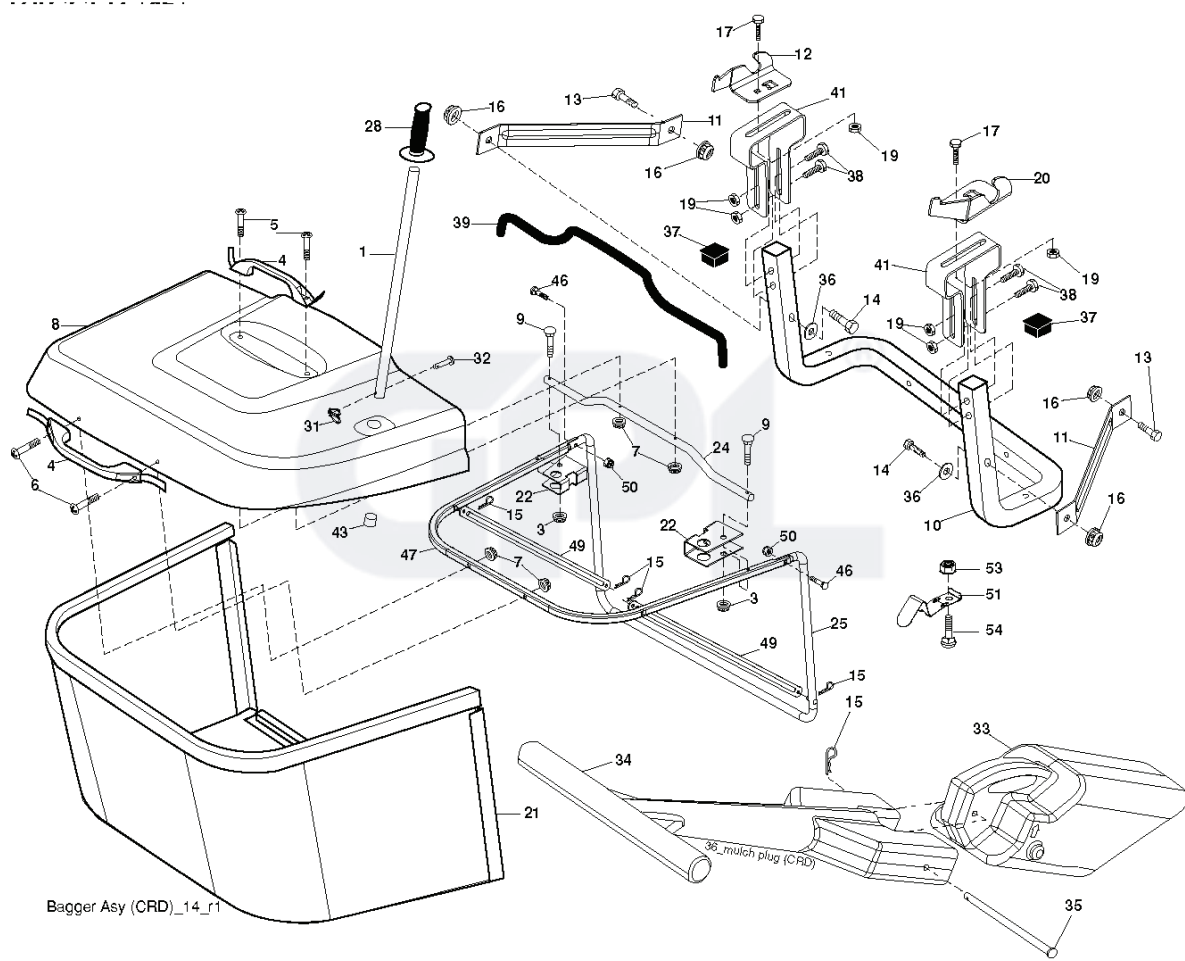

POSITION	CIRCUIT
OFF	C + G, B + H
ON	C + F, B + E, A + D

RELAY

NON-REMOVABLE CONNECTIONS

REMOVABLE CONNECTIONS

seat_lt.knob_7(CRD)

REF.	PART NO.	DESCRIPTION	REMARK	QTY.	KIT
1	532401043	SEAT		1	
2	532140551	BRACKET		1	
3	871110616	SCREW		1	
4	819131610	WASHER		1	
5	532145006	CLIP		1	
6	873800600	NUT		1	
7	532124181	SPRING		1	
8	817000616	SCREW		1	
9	819131614	WASHER		1	
10	532195530	BERCEAU DE SIEGE CONDUCTEUR		1	
11	532166369	WING NUT		1	
12	532174648	BRACKET		1	
13	532121248	BUSHING		1	
14	872050412	BOLT		1	
15	532121249	SPACER		1	
16	532123740	SPRING		1	
17	532123976	LOCKNUT		1	
21	532171852	BOLT		1	
22	873800500	LOCK NUT		1	
24	819171912	WASHER		1	
25	532127018	BOLT		1	

REF.	PART NO.	DESCRIPTION	REMARK	QTY.	KIT
1	532424146	STEERING WHEEL		1	
2	532193542	AXLE		1	
3	532169840	SPINDLE		1	
4	532169839	SPINDLE		1	
5	532124931	WASHER		1	
6	532121748	WASHER		1	
8	812000029	RETAINER RING		1	
10	532175121	ROD		1	
11	810040600	WASHER		1	
12	873940800	NUT		1	
13	532136518	PIPE		1	
15	532145212	NUT		1	
17	532177883	SHAFT		1	
29	817000612	SCREW		1	
32	532171888	ROD		1	
33	819111216	WASHER		1	
34	810040500	WASHER		1	
35	873540500	NUT		1	
36	532155105	BUSHING		1	
37	532152927	SCREW		1	
38	532424147	HUB CAP		1	
39	819183812	WASHER		1	
40	873540600	NUT		1	
41	532186737	ADAPTER		1	
42	532411425	STEERING COLUMN		1	
43	532121749	WASHER		1	
46	532121232	HUB CAP		1	
65	532414736	SPACER		1	
67	872110618	BOLT		1	
68	532169827	SHAFT		1	
71	532175146	STEERING GEAR		1	
82	532199978	SUPPORT ESSIEU AVANT		1	
87	532173966	WASHER		1	
88	532175118	BOLT		1	
91	532175553	SPRING		1	
95	532188967	WASHER		1	
118	532406013	BEARING		1	

REF.	PART NO.	DESCRIPTION	REMARK	QTY.	KIT
1	532059192	CAP VALVE		1	
2	532065139	NIPPLE		1	
3	532106222	TIRE		1	
4	532059904	HOSE		1	
5	532138336	RIM		1	
6	532124957	FITTING		1	
7	532124959	BEARING		1	
8	532138337	RIM SPROCKET		1	
9	532122082	TIRE		1	
10	532124926	HOSE		1	
11	532175039	HUB CAP		1	
--	532144334	SEALING FOAM		1	