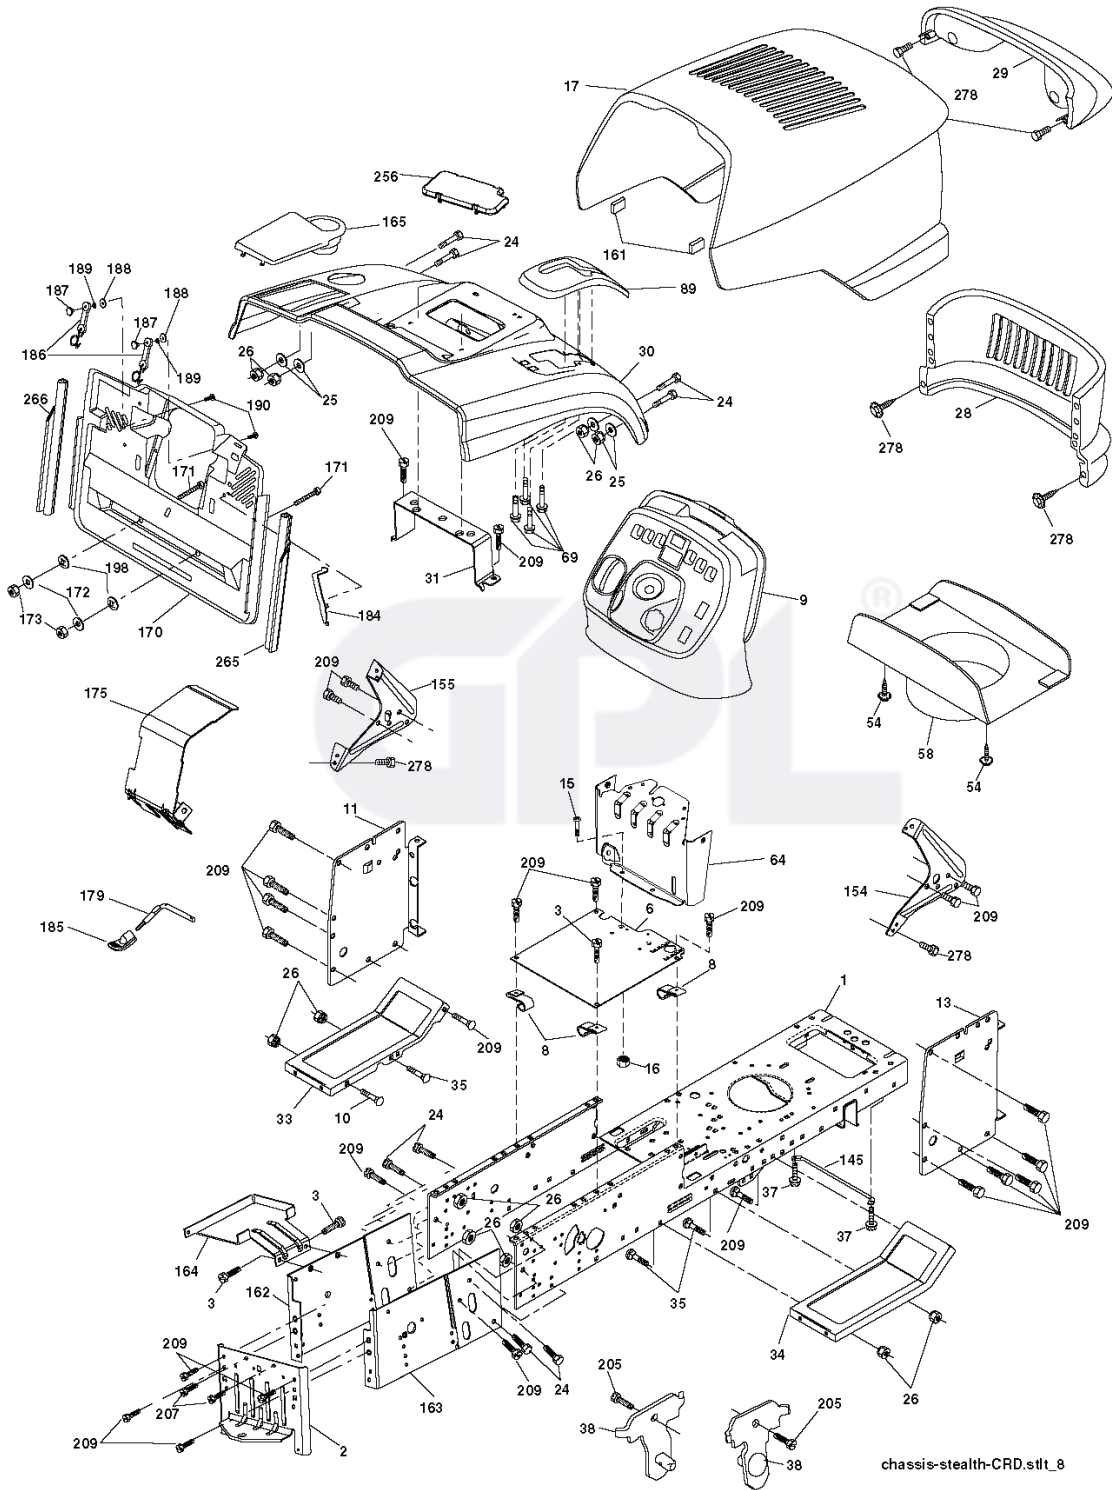

chassis-stealth-CRD.slt_8

REF.	PART NO.	DESCRIPTION	REMARK	QTY.	KIT
1	532174620	CHASSIS		1	
2	532180384	DRAWBAR		1	
3	817060612	SCREW		1	
6	532184419	PLATE		1	
8	532126471	CLIP		1	
9	532194928	DASH		1	
10	872140608	BOLT		1	
11	532167203	PLATE		1	
13	532178298	PANEL		1	
15	874180512	SCREW		1	
16	873510500	NUT		1	
17	532181351	HOOD		1	
24	874780616	BOLT		1	
25	819131312	WASHER		1	
26	873800600	NUT		1	
28	532420724	GRILLE		1	
29	532161840	LENS		1	
30	532197344	GUARD		1	
31	532165156	BRACKET		1	
33	532181193	PLATE		1	
34	532181194	PLATE		1	
35	872110606	BOLT		1	
37	817490508	SCREW		1	
38	532181748	BRACKET		1	
54	532192512	SCREW		1	
58	532175351	DUCT		1	
64	532199395	PANEL		1	
69	532142432	SCREW		1	
89	532197366	BRACKET		1	
145	532409167	ROD		1	
154	532183925	BRACKET		1	
155	532183926	BRACKET		1	
161	532164655	ABSORBER		1	
162	532180382	BRACKET		1	
163	532180383	BRACKET		1	
164	532165605	SUPPORT		1	
165	532181356	COVER		1	
170	532199488	COVER		1	
171	872140620	BOLT		1	
172	819132016	WASHER		1	
173	873510600	NUT		1	
175	532188203	DOOR TRAP		1	
179	532188202	ROD PIVOT FBI		1	
184	532174662	BRACKET		1	
185	532181101	KNOB		1	
186	532160793	LATCH		1	
187	532125004	NUT		1	
188	819061216	WASHER		1	
189	810071000	WASHER		1	
190	871081010	SCREW		1	
198	532168937	WASHER		1	
205	817490608	SCREW		1	
207	817670508	SCREW		1	
209	817000612	SCREW		1	
256	532181361	COVER		1	
265	532185704	SEALING		1	
266	532185703	SEALING		1	
278	532416358	SCREW		1