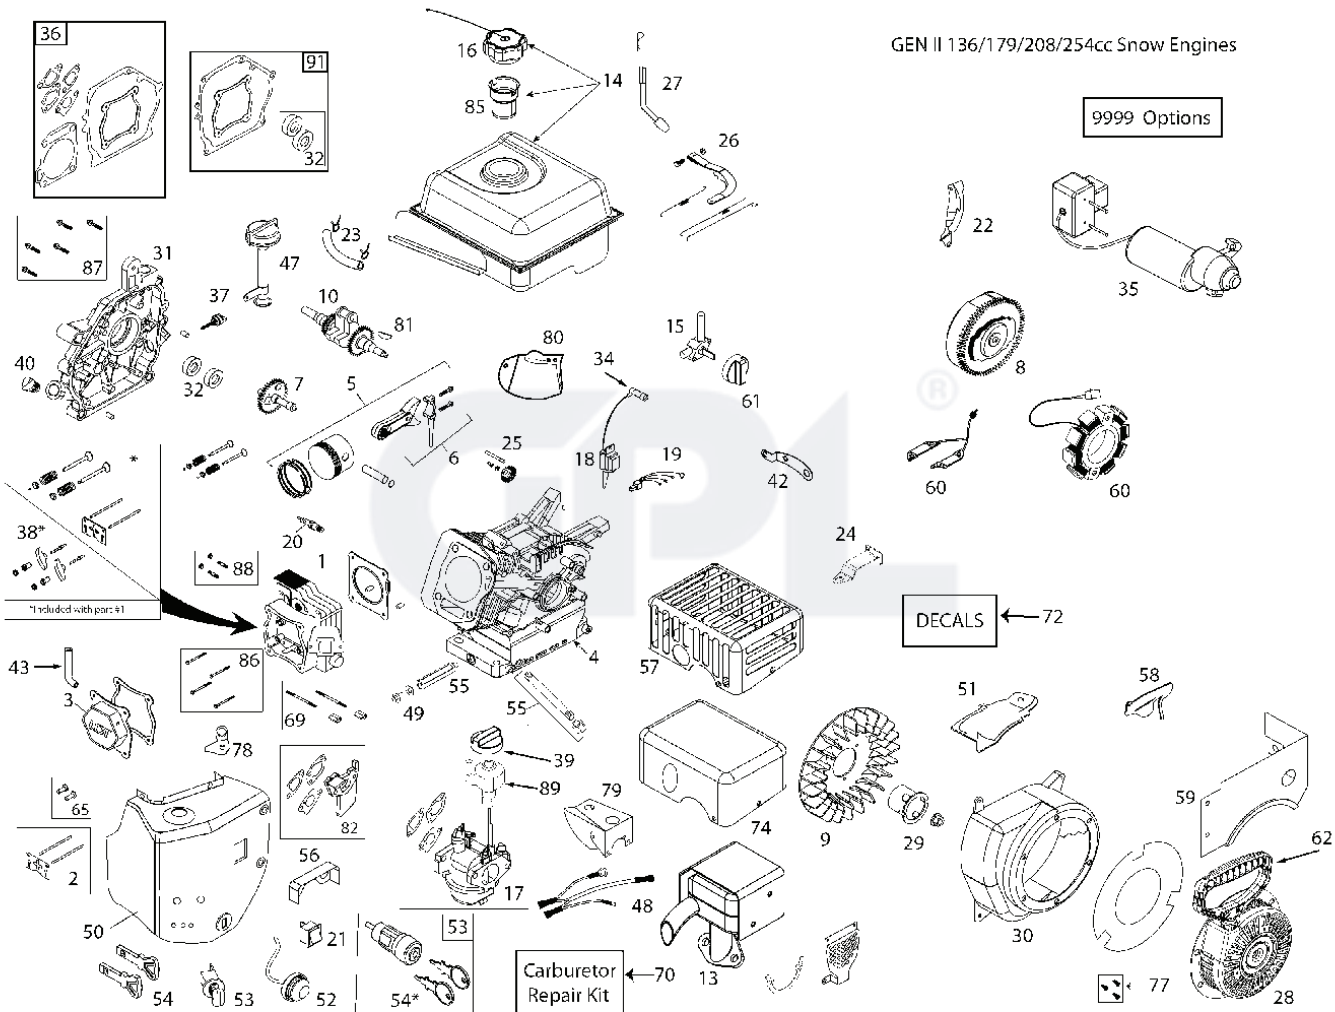

GEN II 136/179/208/254cc Snow Engines

9999 Options

*Included with part #1

*Nips Only (set of 2)

ILLUSTRATION FOR REFERENCE PURPOSES ONLY

REF.	PART NO.	DESCRIPTION	REMARK	QTY.	KIT
1	585771401	CYLINDER HEAD		1	
2	585771501	PUSH ROD		1	
3	585771601	COVER		1	
4	587153801	CYLINDER		1	
5	585771701	PISTON		1	
6	000000000	W/O DESCRIPTION	NOT AVAILABLE FOR THIS ENGINE	1	
7	585771801	CAMSHAFT		1	
8	585771901	FLYWHEEL		1	
9	532420586	FLYWHEEL		1	
10	585772001	CRANKSHAFT		1	
13	585772101	MUFFLER ASSY		1	
14	585772201	FUEL TANK		1	
15	532429234	FUEL		1	
16	532424942	FUEL TANK		1	
17	587154101	CARBURETTOR		1	
18	532443894	IGNITION COIL		1	
19	000000000	W/O DESCRIPTION	NOT AVAILABLE FOR THIS ENGINE	1	
20	532443898	SPARK PLUG		1	
21	532424957	ON/OFF SWITCH		1	
22	585772401	SHIELD		1	
23	532432144	HOSE KIT		1	
24	585772501	BRACKET		1	
25	532429646	GEAR		1	
26	585772601	LINK		1	
27	532420602	GOVERNOR		1	
28	532436967	RECOIL		1	
29	532436968	CUP		1	
30	587154201	BLOWER		1	
31	585772701	CRANKCASE		1	
32	585772801	SEAL		1	
34	532436966	BOOT		1	
35	532436671	STARTER		1	
36	585772901	GASKET KIT		1	
37	000000000	W/O DESCRIPTION	NOT AVAILABLE FOR THIS ENGINE	1	
38	585773001	ARM		1	
39	532429224	CHOKE		1	
40	532429598	NON REMOVABLE PLUG		1	
42	000000000	W/O DESCRIPTION	NOT AVAILABLE FOR THIS ENGINE	1	
43	580353401	BREATHER		1	
47	581007201	TUBE ASSY		1	
48	532429262	HARNES		1	
49	532435495	OIL PLUG		1	
50	585773101	BOX		1	
51	000000000	W/O DESCRIPTION	NOT AVAILABLE FOR THIS ENGINE	1	
52	532424949	PRIMER		1	
53	532424954	KEY START ASSY		1	
54	532443059	KIT		1	
55	587154401	OIL PIPE		1	
56	585773301	SHIELD		1	
57	532436672	SHIELD		1	
58	585773401	SHIELD		1	
59	587154501	BRACKET		1	
60	532443893	SOLENOID		1	
61	532432752	FUEL KNOB-SNOW		1	
62	532443899	STARTER HANDLE		1	
65	581372801	TAPPET		1	
69	532424951	CARB STUDS AND COUPLINGS KIT		1	
70	580353601	CARBURETTOR		1	
72	000000000	W/O DESCRIPTION	NOT AVAILABLE FOR THIS ENGINE	1	
74	581768801	MUFFLER COVER		1	
77	532432688	BOLT KIT		1	
78	000000000	W/O DESCRIPTION	NOT AVAILABLE FOR THIS ENGINE	1	
79	585773701	CARBURETTOR COVER		1	
80	585773801	SHIELD		1	
81	585297201	WOODRUFF KEY		1	
82	585020503	SPACER		1	
85	586325601	STRAINER		1	
86	586327301	BOLT		1	
87	586326901	BOLT		1	
88	586326801	STUD		1	
89	587124801	KNOB		1	
91	587994102	GASKET KIT		1