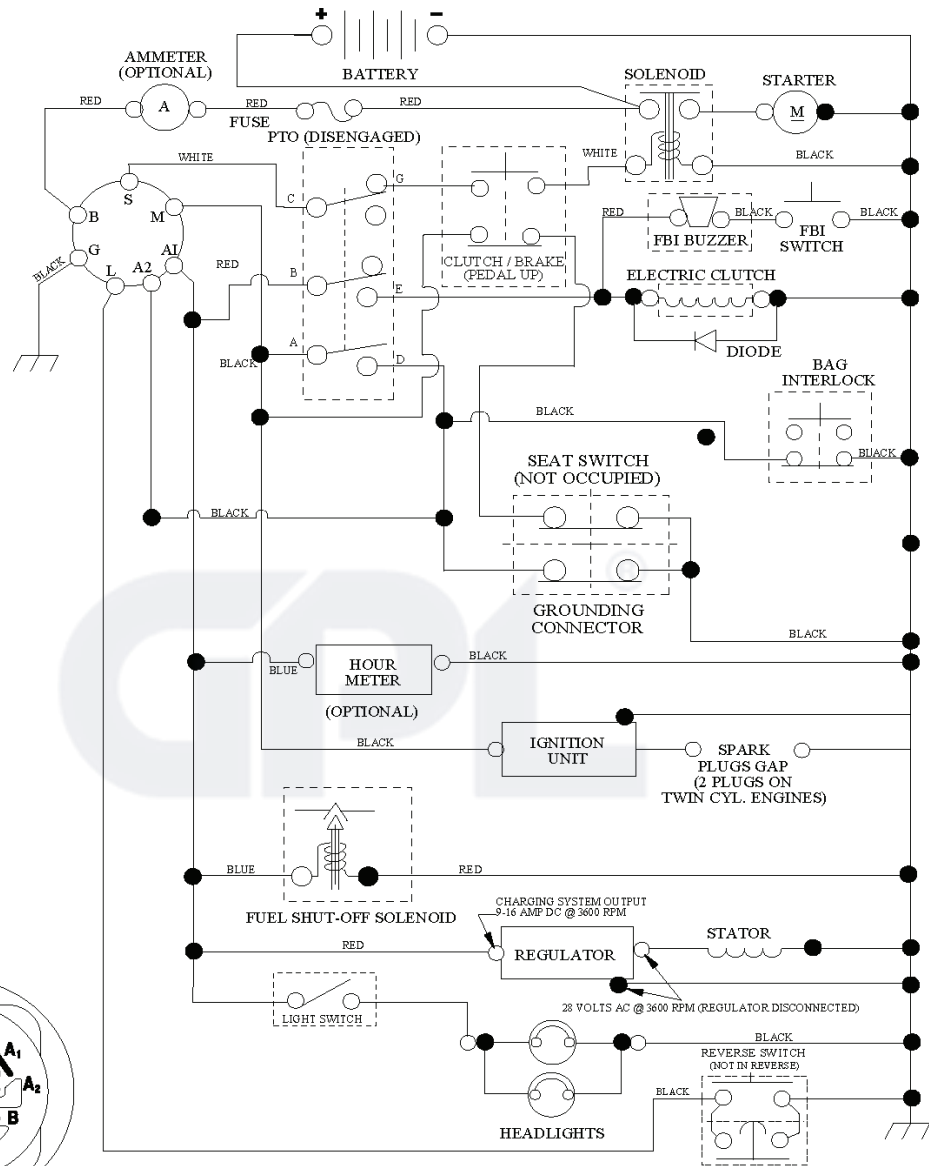

GPL®

lift-rh.1pc.stlt_10

REF.	PART NO.	DESCRIPTION	REMARK	QTY.	KIT
1	532405007	PLUNGE		1	
2	532198070	SHAFT		1	
3	532188822	GROOVED PIN		1	
4	812000002	RETAINER RING		1	
5	819211621	WASHER		1	
6	532120183	BEARING		1	
7	532125631	HANDLE		1	
8	532124526	KNOB		1	
11	532165829	ROD		1	
12	532165831	ROD		1	
13	532124670	RETAINER RING		1	
15	532173288	LINK		1	
16	873350800	NUT		1	
17	532175689	BRACKET		1	
18	873800800	NUT		1	
19	532139868	LEVER		1	
20	532194209	SPRING		1	
23	532110807	NUT		1	
24	819131016	WASHER		1	
25	532164024	SPRING		1	
26	532169484	PIN		1	
27	532164543	ROD		1	
28	873350600	NUT		1	
29	532138057	KNOB		1	
30	532150233	TRUNNION		1	
31	532169865	BEARING		1	
32	873540600	NUT		1	
36	532155097	INDICATOR		1	
37	532123935	PLUG		1	
38	817060516	SCREW		1	
40	819112410	WASHER		1	
41	532123934	INDICATOR		1	
49	532145212	NUT		1	
50	532110452	NUT		1	

SCH05

IGNITION SWITCH

POSITION	CIRCUIT	"MAKE"
OFF	M+G+A1	
RUN/OVERRIDE	B+A1	
RUN	B+A1	L+A2
START	B+S+A1	

03048

WIRING INSULATED CLIPS
NOTE: IF WIRING INSULATED CLIPS WERE REMOVED FOR SERVICING OF UNIT, THEY SHOULD BE RE-INSTALLED TO PROPERLY SECURE YOUR WIRING.