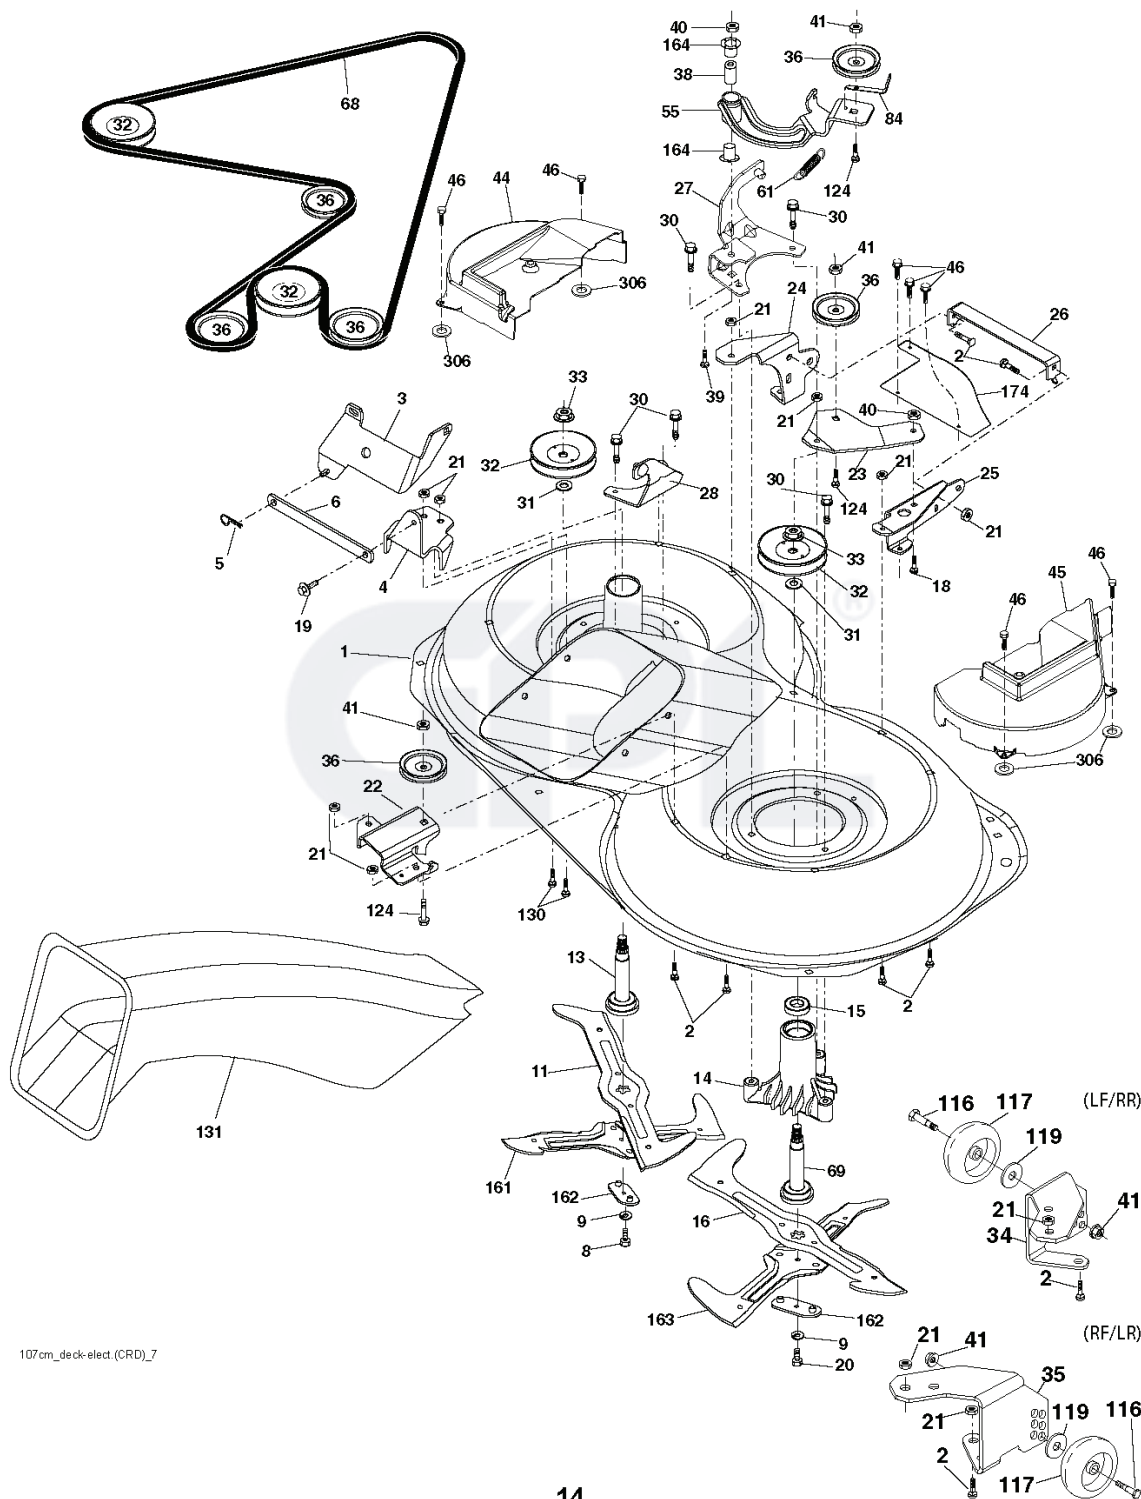

PTO SWITCH

POSITION	CIRCUIT
OFF	C + G, B + H
ON	C + F, B + E, A + D

RELAY

NON-REMOVABLE CONNECTIONS

REMOVABLE CONNECTIONS

107cm_deck-elect. (CRD)_7

REF.	PART NO.	DESCRIPTION	REMARK	QTY.	KIT
1	532169160	HOUSING		1	
2	872140506	BOLT		1	
3	532431864	BRACKET		1	
4	532169167	BRACKET		1	
5	532124670	RETAINER RING		1	
6	532165557	ROD		1	
8	532181712	BOLT		1	
9	810030600	WASHER		1	
11	532180583	BLADE		1	
13	532137645	SHAFT		1	
14	532128774	BEARING HOUSING		1	
15	532110485	BEARING		1	
16	532180584	BLADE		1	
18	872110606	BOLT		1	
19	532132827	SPEC. BOLT		1	
20	532181713	BOLT		1	
21	873680500	NUT		1	
22	532169165	BRACKET		1	
23	532169166	BRACKET		1	
24	532413436	BRACKET		1	
25	532400105	BRACKET		1	
26	532400110	SUPPORT		1	
27	532169172	BRACKET		1	
28	532169168	BRACKET		1	
30	532173984	SCREW		1	
31	532187690	WASHER		1	
32	532198145	PULLEY		1	
33	532400234	NUT		1	
34	532400103	BRACKET		1	
35	532400104	BRACKET		1	
36	532146763	PULLEY		1	
38	532169851	SPACER		1	
39	872110622	BOLT		1	
40	873680600	NUT		1	
41	873900600	NUT		1	
44	532420754	COVER		1	
45	532420755	COVER		1	
46	532137729	SCREW		1	
55	532169849	LEVER		1	
61	532199487	SPRING		1	
68	532402009	BELT		1	
69	532165482	SHAFT		1	
84	532156085	BELT GUIDE		1	
116	532193406	BOLT		1	
117	532174873	WHEEL		1	
119	819132012	WASHER		1	
124	872110612	BOLT		1	
130	872110506	BOLT		1	
131	532165661	PIPE		1	
161	532180424	BLADE		1	
162	532180878	ADAPTER		1	
163	532180425	BLADE		1	
164	532124937	BEARING COL. STRG.		1	
174	532400240	PLATE		1	
306	532423062	NUT		1	
--	532181857	BEARING HOUSING		1	
--	532181858	BEARING HOUSING		1	
--	532422789	CUTTING DECK		1	
	PART NO.		REMARK		KIT