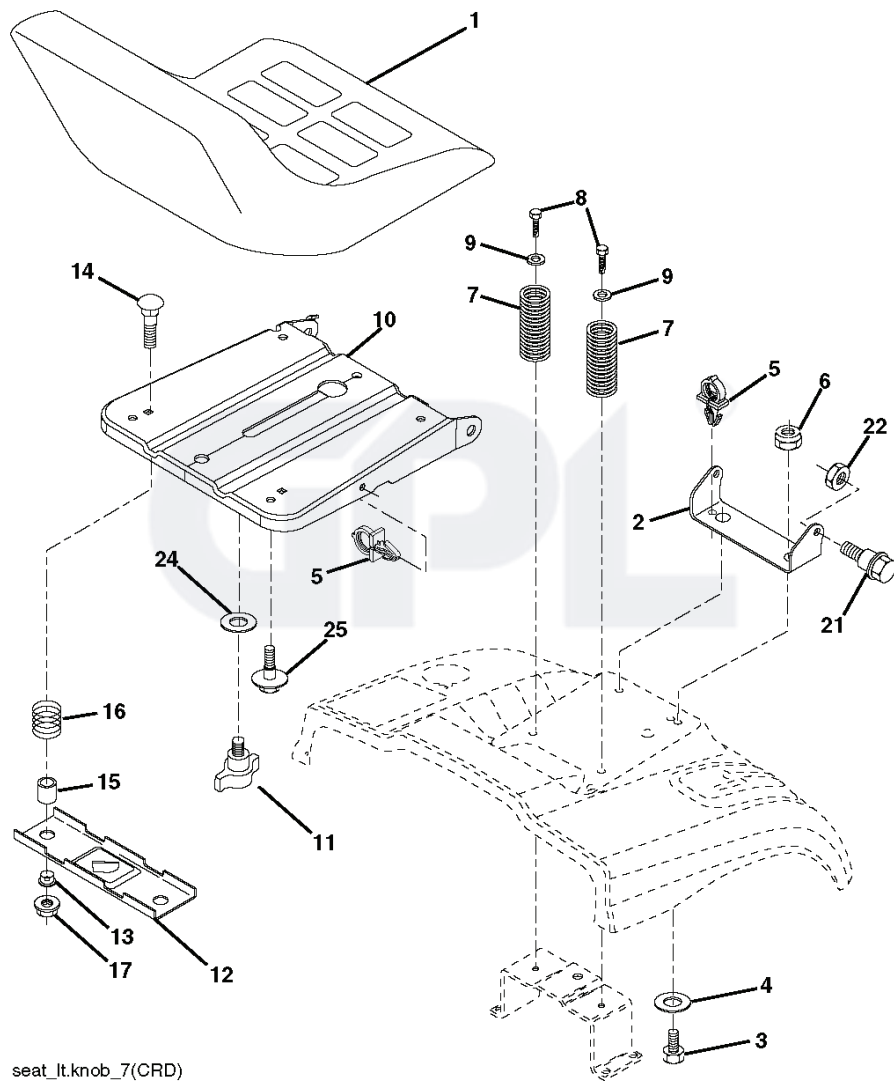

lift-rh.1pc.sltt_10

REF.	PART NO.	DESCRIPTION	REMARK	QTY.	KIT
1	532405007	PLUNGE		1	
2	532198070	SHAFT		1	
3	532188822	GROOVED PIN		1	
4	812000002	RETAINER RING		1	
5	819211621	WASHER		1	
6	532120183	BEARING		1	
7	532125631	HANDLE		1	
8	532124526	KNOB		1	
11	532165829	ROD		1	
12	532165831	ROD		1	
13	532124670	RETAINER RING		1	
15	532173288	LINK		1	
16	873350800	NUT		1	
17	532175689	BRACKET		1	
18	873800800	NUT		1	
19	532139868	LEVER		1	
20	532194209	SPRING		1	
23	532110807	NUT		1	
24	819131016	WASHER		1	
25	532164024	SPRING		1	
26	532169484	PIN		1	
27	532164543	ROD		1	
28	873350600	NUT		1	
29	532138057	KNOB		1	
30	532150233	TRUNNION		1	
31	532169865	BEARING		1	
32	873540600	NUT		1	
36	532155097	INDICATOR		1	
37	532123935	PLUG		1	
38	817060516	SCREW		1	
40	819112410	WASHER		1	
41	532123934	INDICATOR		1	
49	532145212	NUT		1	
50	532110452	NUT		1	

IGNITION SWITCH

POSITION	CIRCUIT	"MAKE"
OFF	M+G+A1	
RUN/OVERRIDE	B+A1	
RUN	B+A1 L+A2	
START	B+S+A1	

WIRING INSULATED CLIPS
 NOTE: IF WIRING INSULATED CLIPS WERE REMOVED FOR SERVICING OF UNIT, THEY SHOULD BE RE-INSTALLED TO PROPERLY SECURE YOUR WIRING.

03048

POSITION	CIRCUIT
OFF	C + G, B + H
ON	C + F, B + E, A + D

RELAY

NON-REMOVABLE CONNECTIONS

REMOVABLE CONNECTIONS

seat_lt.knob_7(CRD)

REF.	PART NO.	DESCRIPTION	REMARK	QTY.	KIT
1	532401043	SEAT		1	
2	532140551	BRACKET		1	
3	871110616	SCREW		1	
4	819131610	WASHER		1	
5	532145006	CLIP		1	
6	873800600	NUT		1	
7	532124181	SPRING		1	
8	817000616	SCREW		1	
9	819131614	WASHER		1	
10	532195530	BERCEAU DE SIEGE CONDUCTEUR		1	
11	532166369	WING NUT		1	
12	532174648	BRACKET		1	
13	532121248	BUSHING		1	
14	872050412	BOLT		1	
15	532121249	SPACER		1	
16	532123740	SPRING		1	
17	532123976	LOCKNUT		1	
21	532171852	BOLT		1	
22	873800500	LOCK NUT		1	
24	819171912	WASHER		1	
25	532127018	BOLT		1	