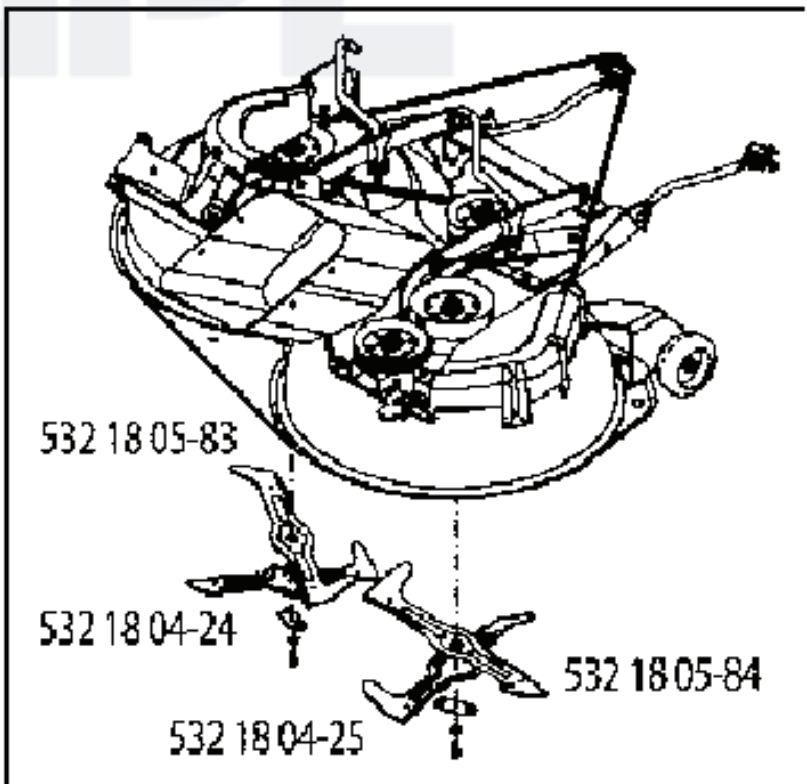

REF.	PART NO.	DESCRIPTION	REMARK	QTY.	KIT
1	532178385	THROTTLE TRIGGER		1	
2	532416358	SCREW		1	
3	000000000	W/O DESCRIPTION	ENGINE BRIGGS 445577-1221-B1	1	
4	532149723	MUFFLER		1	
5	532160589	TUBE		1	
6	532159955	TUBE		1	
8	532171877	BOLT		1	
10	532434017	SHIELD		1	
13	532165391	GASKET		1	
14	532148456	TUBE		1	
17	817060620	SCREW		1	
23	532169837	HEAT SHIELD		1	
25	532191596	COMMA*RPL.PAR 532187767428		1	
29	532137180	SPARK ARRESTER KIT		1	
31	532407551	FUEL TANK		1	
32	532430220	FUEL CAP		1	
33	532123487	HOSE CLAMP		1	
37	532137040	HOSE		1	
38	532428287	PLUG		1	
44	817670412	SCREW		1	
45	817000612	SCREW		1	
46	819091416	WASHER		1	
72	532183906	SCREW		1	
81	873510400	NUT		1	
91	532187495	BUSHING		1	

GPL®