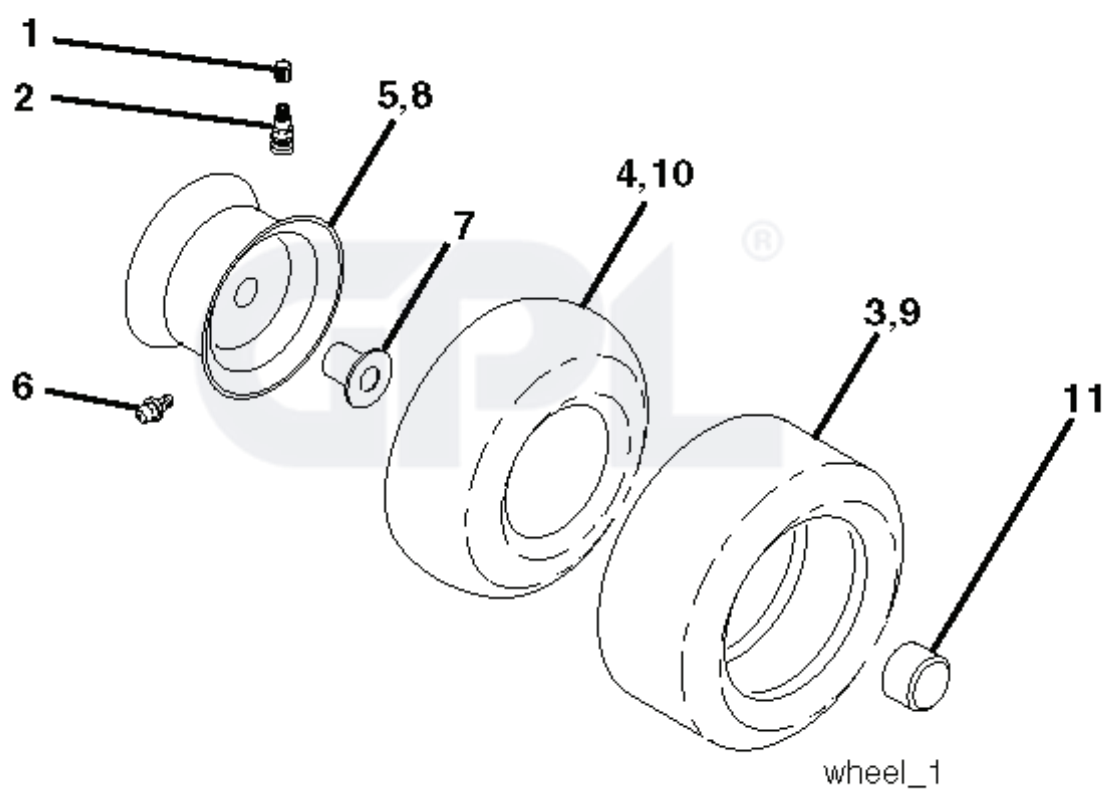

REF.	PART NO.	DESCRIPTION	REMARK	QTY.	KIT
1	532059192	CAP VALVE		1	
2	532065139	NIPPLE		1	
3	532106222	TIRE	Front 15" x 6.0"-6"	1	
4	532059904	HOSE	(Service Item Only)	1	
5	532138336	RIM	Front 6"	1	
6	532124957	FITTING	(Front Wheel Only)	1	
7	532124959	BEARING	(Front Wheel Only)	1	
8	532138337	RIM SPROCKET	Rear 8"	1	
9	532122082	TIRE	Rear 20" x 10"-8"	1	
10	532124926	HOSE	(Service Item Only)	1	
11	532175039	HUB CAP		1	
--	532144334	SEALING FOAM		1	
	PART NO.		REMARK		KIT