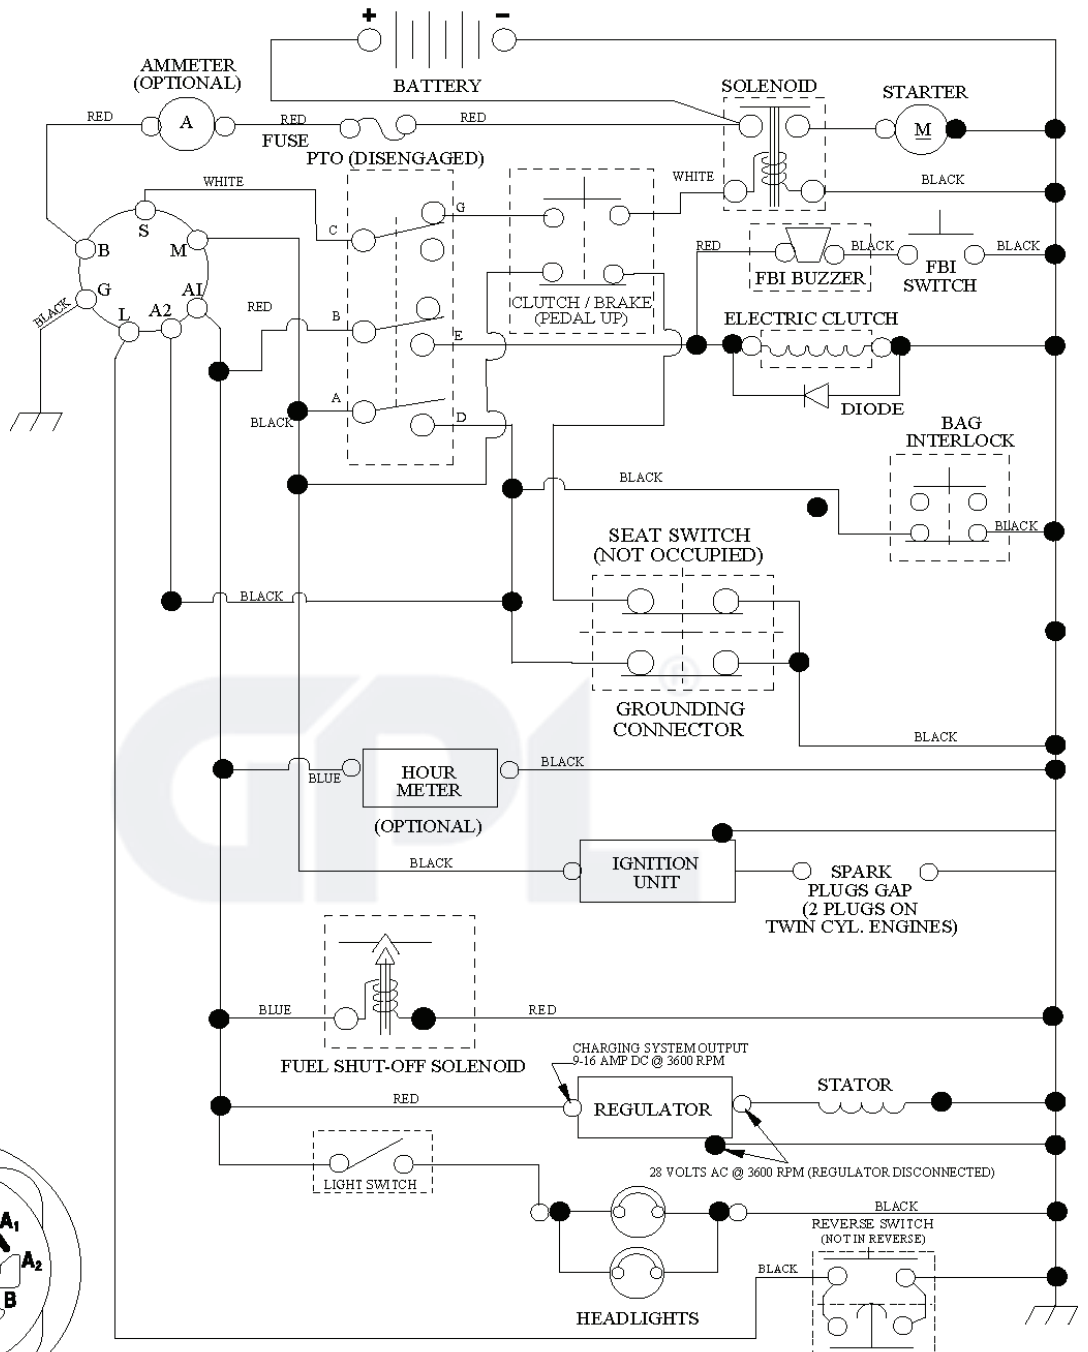

---

REF.	PART NO.	DESCRIPTION	REMARK	QTY.	KIT
1	532400389	LABEL		1	
2	532196841	DECAL		1	
3	532433131	DECAL		1	
4	532432641	DECAL		1	
6	532180432	DECAL		1	
7	532422994	DECAL		1	
8	532183931	DECAL		1	
9	532422685	DECAL		1	
10	532145005	DECAL		1	
11	532182166	DECAL		1	
12	532159737	DECAL		1	
13	532180435	DECAL		1	
14	532159736	DECAL		1	
15	532140837	DECAL		1	
16	532166960	DECAL		1	
17	532166286	DECAL		1	
18	532437494	DECAL		1	
19	532408674	DECAL		1	
20	532183930	DECAL		1	
--	532181091	PLATE		1	
--	532181090	PLATE		1	

REF.	PART NO.	DESCRIPTION	REMARK	QTY.	KIT
187	817580520	BOLT		1	
197	532169613	SLEEVE		1	
199	532169612	SCREW		1	
200	872140508	BOLT		1	
207	532169845	WASHER		1	
214	532175609	LEVER		1	
215	532175652	ROD		1	
243	532190736	BRACKET		1	
252	819131616	WASHER		1	
254	817000616	SCREW		1	
255	532175608	SHAFT		1	
258	532178062	CLIP		1	
259	532180212	BRACKET		1	
261	532131494	PULLEY		1	
262	872110622	BOLT		1	
263	817000612	SCREW		1	
264	532431172	BRACKET		1	
266	532182061	PROTECTOR		1	
279	872110616	BOLT		1	
292	532400271	SPACER		1	
295	532179114	PULLEY		1	
297	817490610	SCREW		1	

IGNITION SWITCH

POSITION	CIRCUIT	"MAKE"
OFF	M+G+A1	
RUN/OVERRIDE	B+A1	
RUN	B+A1	L+A2
START	B + S + A1	

WIRING INSULATED CLIPS  
 NOTE: IF WIRING INSULATED CLIPS WERE REMOVED FOR SERVICING OF UNIT, THEY SHOULD BE RE-INSTALLED TO PROPERLY SECURE YOUR WIRING.