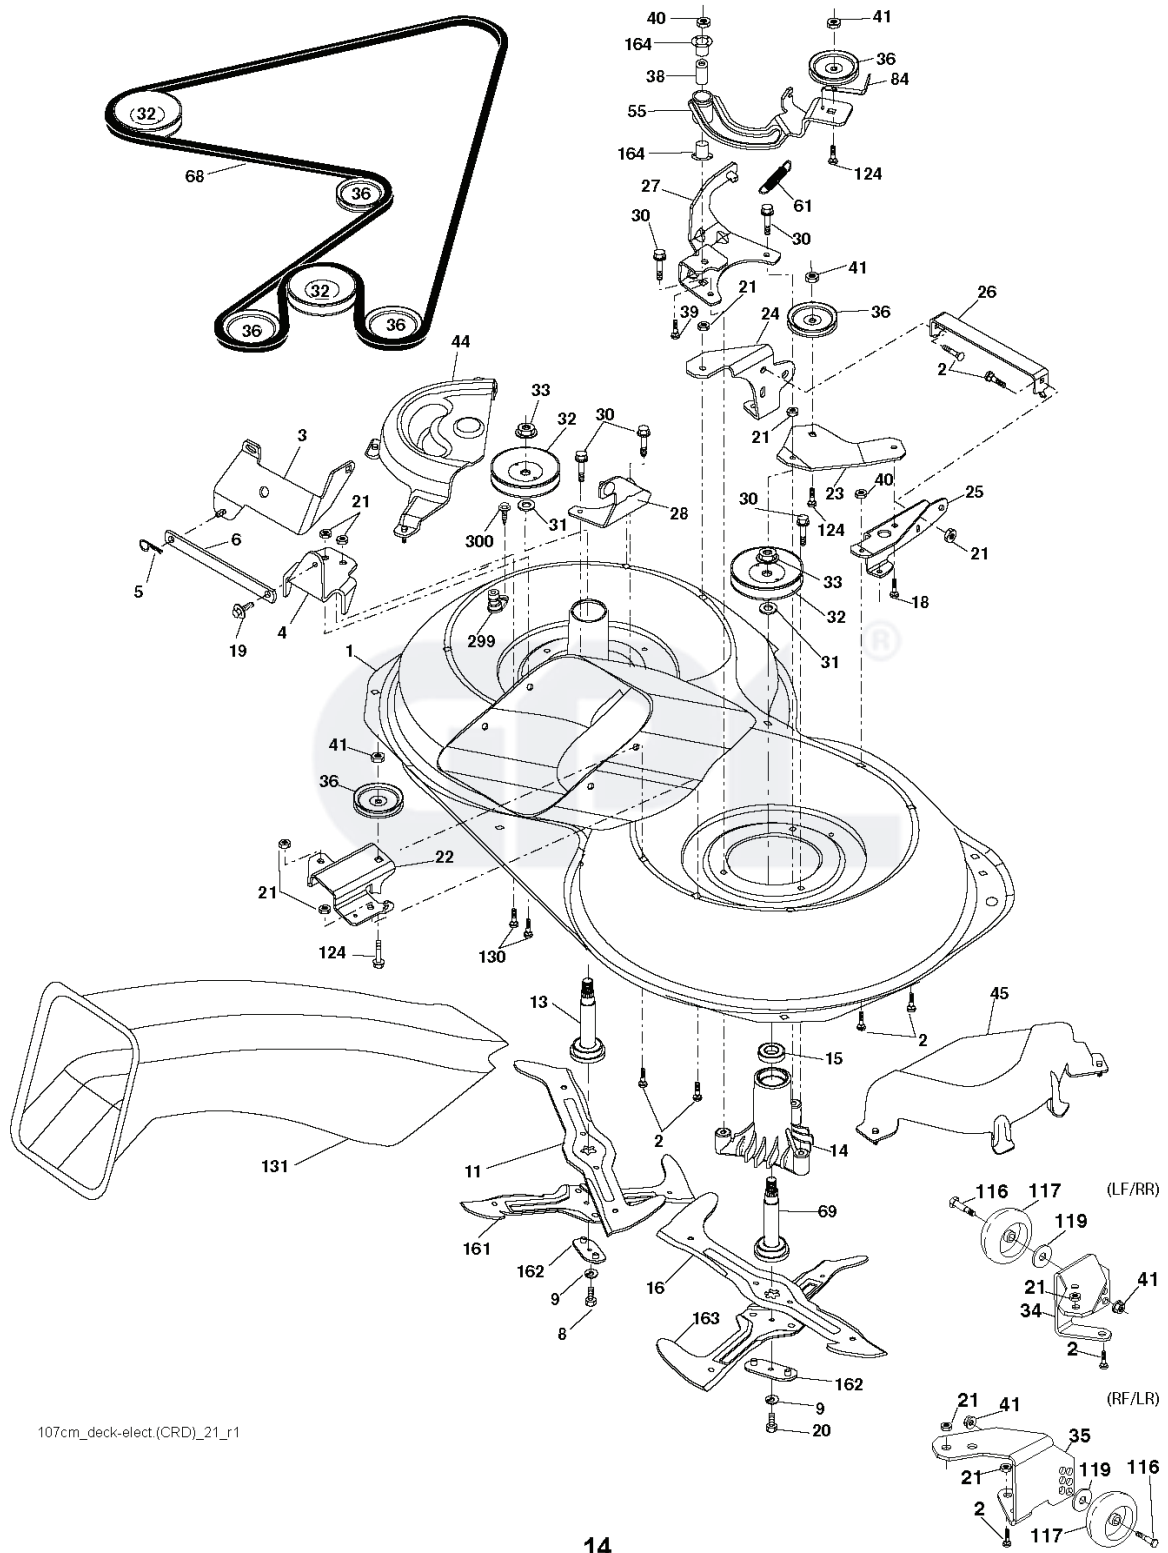

107cm_deck-elect.(CRD)_21_r1

REF.	PART NO.	DESCRIPTION	REMARK	QTY.	KIT
1	532169160	HOUSING		1	
2	872140506	BOLT		1	
3	532431864	BRACKET		1	
4	532169167	BRACKET		1	
5	532124670	RETAINER RING		1	
6	532165557	ROD		1	
8	532181712	BOLT		1	
9	810030600	WASHER		1	
11	532180583	BLADE		1	
13	532137645	SHAFT		1	
14	532128774	BEARING HOUSING		1	
15	532110485	BEARING		1	
16	532180584	BLADE		1	
18	872110606	BOLT		1	
19	532132827	SPEC. BOLT		1	
20	532181713	BOLT		1	
21	873680500	NUT		1	
22	532169165	BRACKET		1	
23	532169166	BRACKET		1	
24	532413436	BRACKET		1	
25	532400105	BRACKET		1	
26	532400110	SUPPORT		1	
27	532169172	BRACKET		1	
28	532169168	BRACKET		1	
30	532173984	SCREW		1	
31	532187690	WASHER		1	
32	532198145	PULLEY		1	
33	532400234	NUT		1	
34	532400103	BRACKET		1	
35	532400104	BRACKET		1	
36	532146763	PULLEY		1	
38	532169851	SPACER		1	
39	872110622	BOLT		1	
40	873680600	NUT		1	
41	873900600	NUT		1	
44	532432773	COVER		1	
45	532432772	COVER		1	
55	532169849	LEVER		1	
61	532199487	SPRING		1	
68	532402009	BELT		1	
69	532165482	SHAFT		1	
84	532156085	BELT GUIDE		1	
116	532193406	BOLT		1	
117	532174873	WHEEL		1	
119	819132012	WASHER		1	
124	872110612	BOLT		1	
130	872110506	BOLT		1	
131	532165661	PIPE		1	
161	532180424	BLADE		1	
162	532180878	ADAPTER		1	
163	532180425	BLADE		1	
164	532124937	BEARING COL. STRG.		1	
299	532415598	HOSE COUPLING		1	
300	532152927	SCREW		1	
--	532181857	BEARING HOUSING		1	
--	532181858	BEARING HOUSING		1	
--	532432301	CUTTING DECK		1