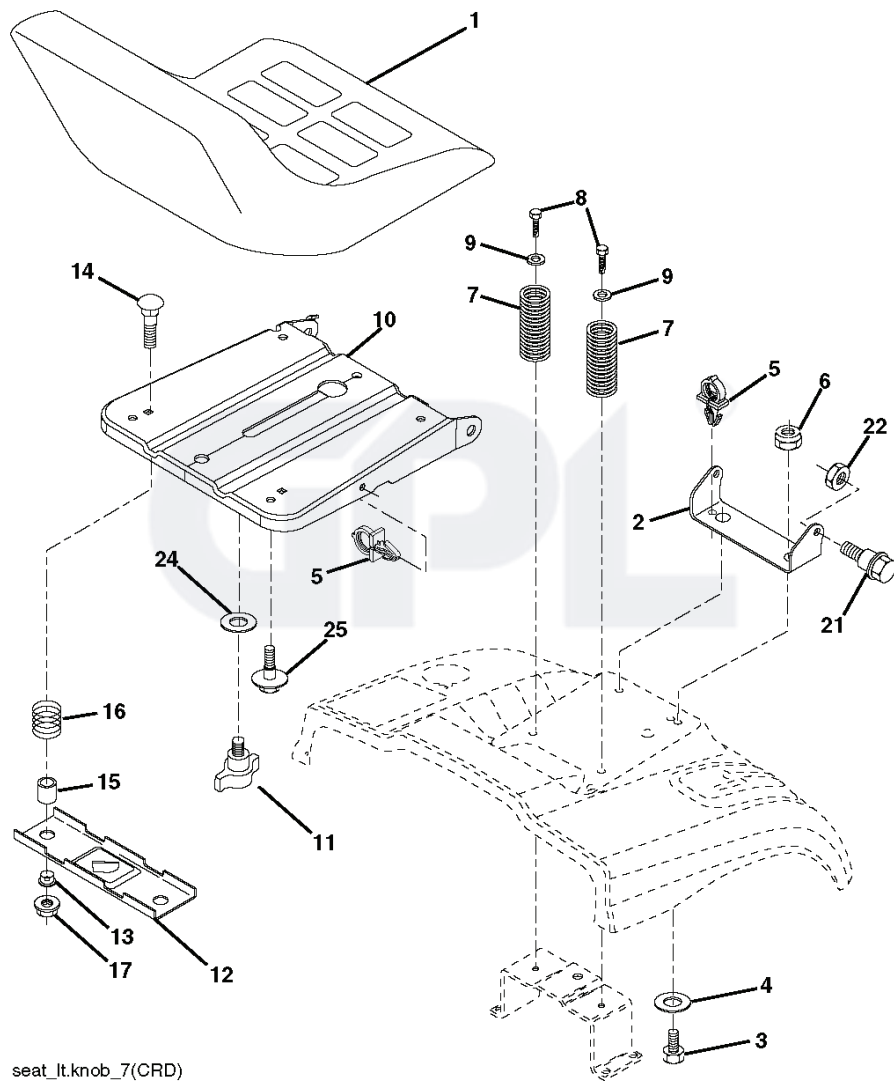

lift-rh.1pc.sltt\_10

REF.	PART NO.	DESCRIPTION	REMARK	QTY.	KIT
1	532405007	PLUNGE		1	
2	532198070	SHAFT		1	
3	532188822	GROOVED PIN		1	
4	812000002	RETAINER RING		1	
5	819211621	WASHER		1	
6	532120183	BEARING		1	
7	532125631	HANDLE		1	
8	532124526	KNOB		1	
11	532165829	ROD		1	
12	532165831	ROD		1	
13	532124670	RETAINER RING		1	
15	532173288	LINK		1	
16	873350800	NUT		1	
17	532175689	BRACKET		1	
18	873800800	NUT		1	
19	532139868	LEVER		1	
20	532194209	SPRING		1	
23	532110807	NUT		1	
24	819131016	WASHER		1	
25	532164024	SPRING		1	
26	532169484	PIN		1	
27	532164543	ROD		1	
28	873350600	NUT		1	
29	532138057	KNOB		1	
30	532150233	TRUNNION		1	
31	532169865	BEARING		1	
32	873540600	NUT		1	
36	532155097	INDICATOR		1	
37	532123935	PLUG		1	
38	817060516	SCREW		1	
40	819112410	WASHER		1	
41	532123934	INDICATOR		1	
49	532409149	NUT		1	
50	532110452	NUT		1	

IGNITION SWITCH

POSITION	CIRCUIT	"MAKE"
OFF	M+G+A1	
RUN/OVERRIDE	B+A1	
RUN	B+A1	L+A2
START	B + S + A1	

WIRING INSULATED CLIPS  
 NOTE: IF WIRING INSULATED CLIPS WERE REMOVED FOR SERVICING OF UNIT, THEY SHOULD BE RE-INSTALLED TO PROPERLY SECURE YOUR WIRING.

03048

PTO SWITCH

POSITION	CIRCUIT
OFF	C + G, B + H
ON	C + F, B + E, A + D

RELAY

NON-REMOVABLE CONNECTIONS

REMOVABLE CONNECTIONS

seat\_lt.knob\_7(CRD)

---

REF.	PART NO.	DESCRIPTION	REMARK	QTY.	KIT
1	532401043	SEAT		1	
2	532140551	BRACKET		1	
3	871110616	SCREW		1	
4	819131610	WASHER		1	
5	532145006	CLIP		1	
6	873800600	NUT		1	
7	532124181	SPRING		1	
8	817000616	SCREW		1	
9	819131614	WASHER		1	
10	532195530	BERCEAU DE SIEGE CONDUCTEUR		1	
11	532166369	WING NUT		1	
12	532174648	BRACKET		1	
13	532121248	BUSHING		1	
14	872050412	BOLT		1	
15	532121249	SPACER		1	
16	532123740	SPRING		1	
17	532123976	LOCKNUT		1	
21	532171852	BOLT		1	
22	873800500	LOCK NUT		1	
24	819171912	WASHER		1	
25	532127018	BOLT		1	