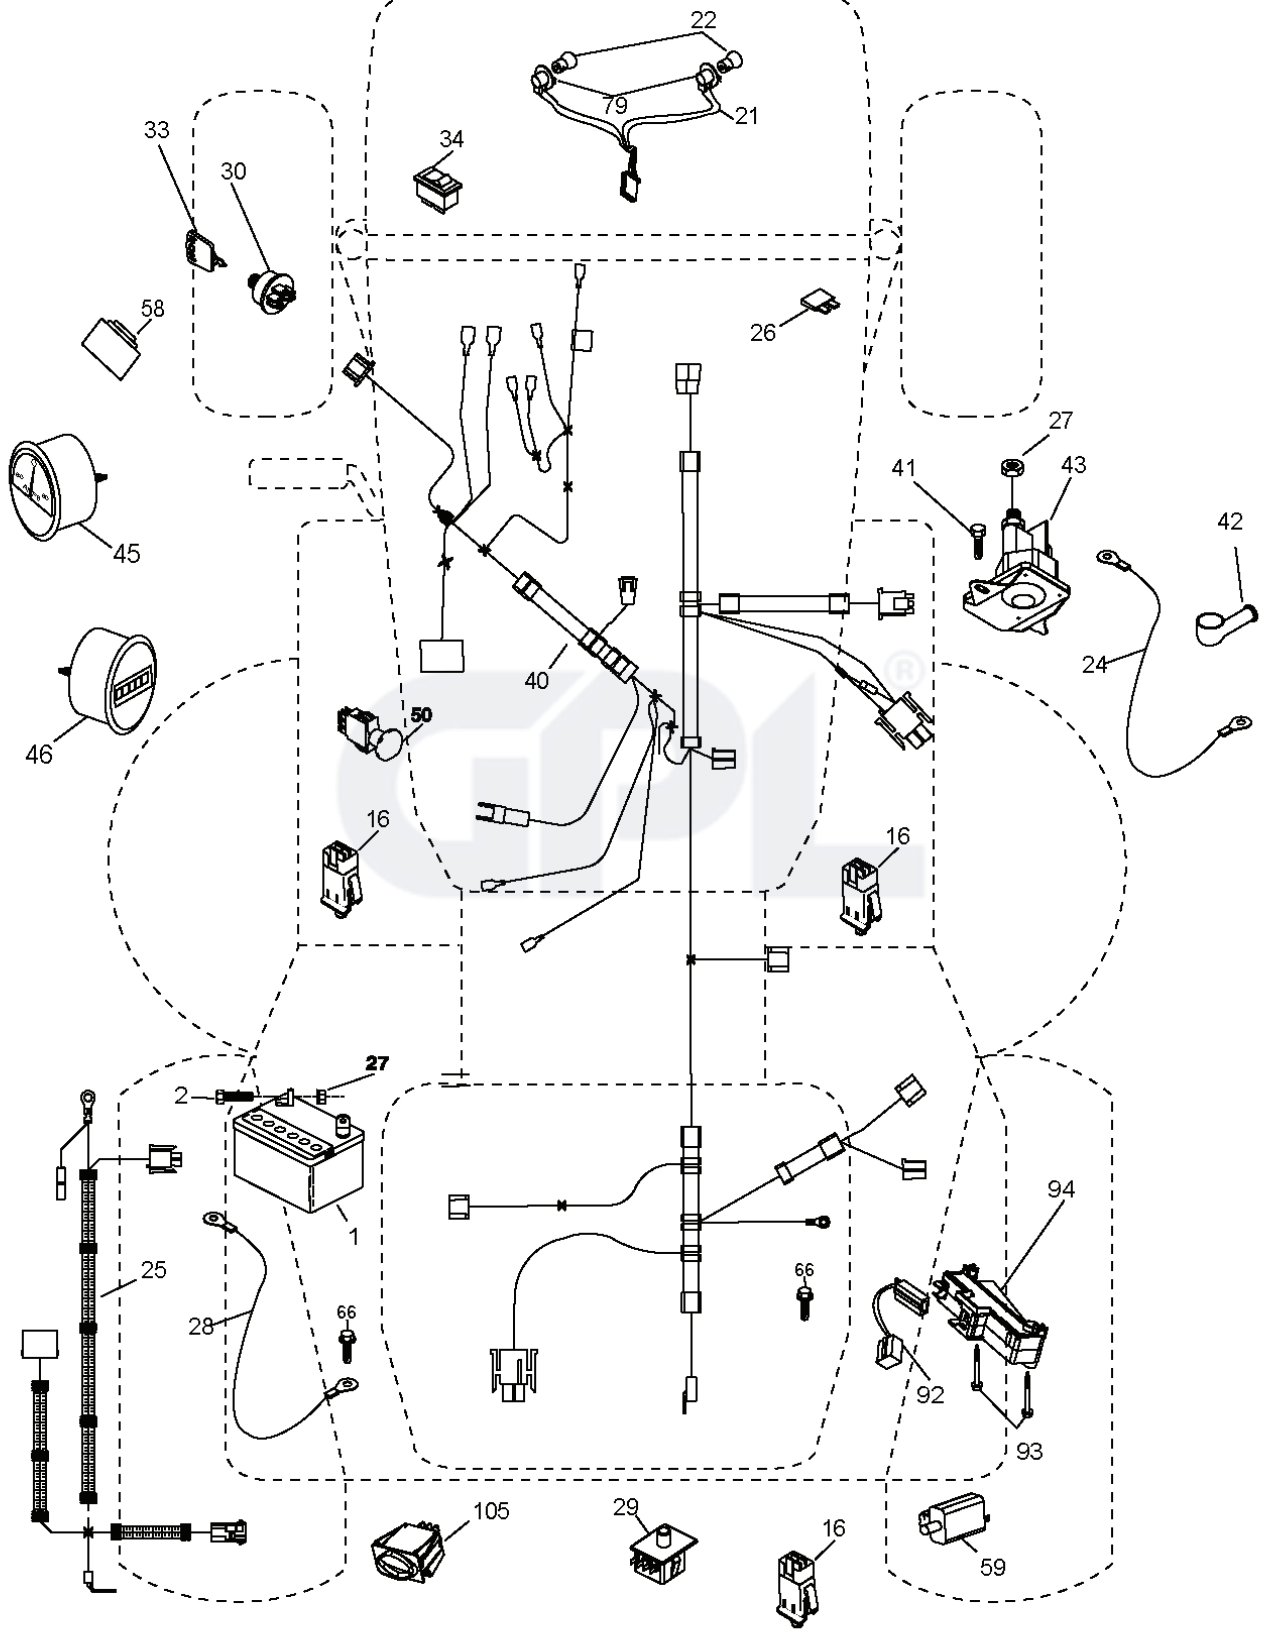

C08

REF.	PART NO.	DESCRIPTION	REMARK	QTY.	KIT
1	532163465	BATTERY		1	
2	874760412	BOLT		1	
16	532176138	MICRO SWITCH		1	
21	532175688	HARNESS		1	
22	532004152	BULB		1	
24	532421299	CABLE		1	
25	532429869	CABLE		1	
26	532175158	FUSE		1	
27	873510400	NUT		1	
28	532127725	CABLE		1	
29	532192749	SWITCH.SEAT.DP W/RAMPS		1	
30	532193350	IGNITION MODULE		1	
33	532411935	KEY		1	
34	532110712	SWITCH		1	
40	532433095	HARNESS		1	
41	871110408	BOLT		1	
42	532131563	COVER		1	
43	532192507	SOLENOID		1	
45	532422943	GAUGE		1	
46	532422944	GAUGE		1	
50	532174651	SWITCH		1	
58	532169419	BUZZER		1	
59	532180379	SWITCH FBI		1	
66	817490608	SCREW		1	
79	532175242	HOLDER		1	
92	532196615	CABLE ASSY		1	
93	532192540	SCREW		1	
94	532191834	MODULE.REVERSE.ROS		1	
105	532430444	SWITCH		1