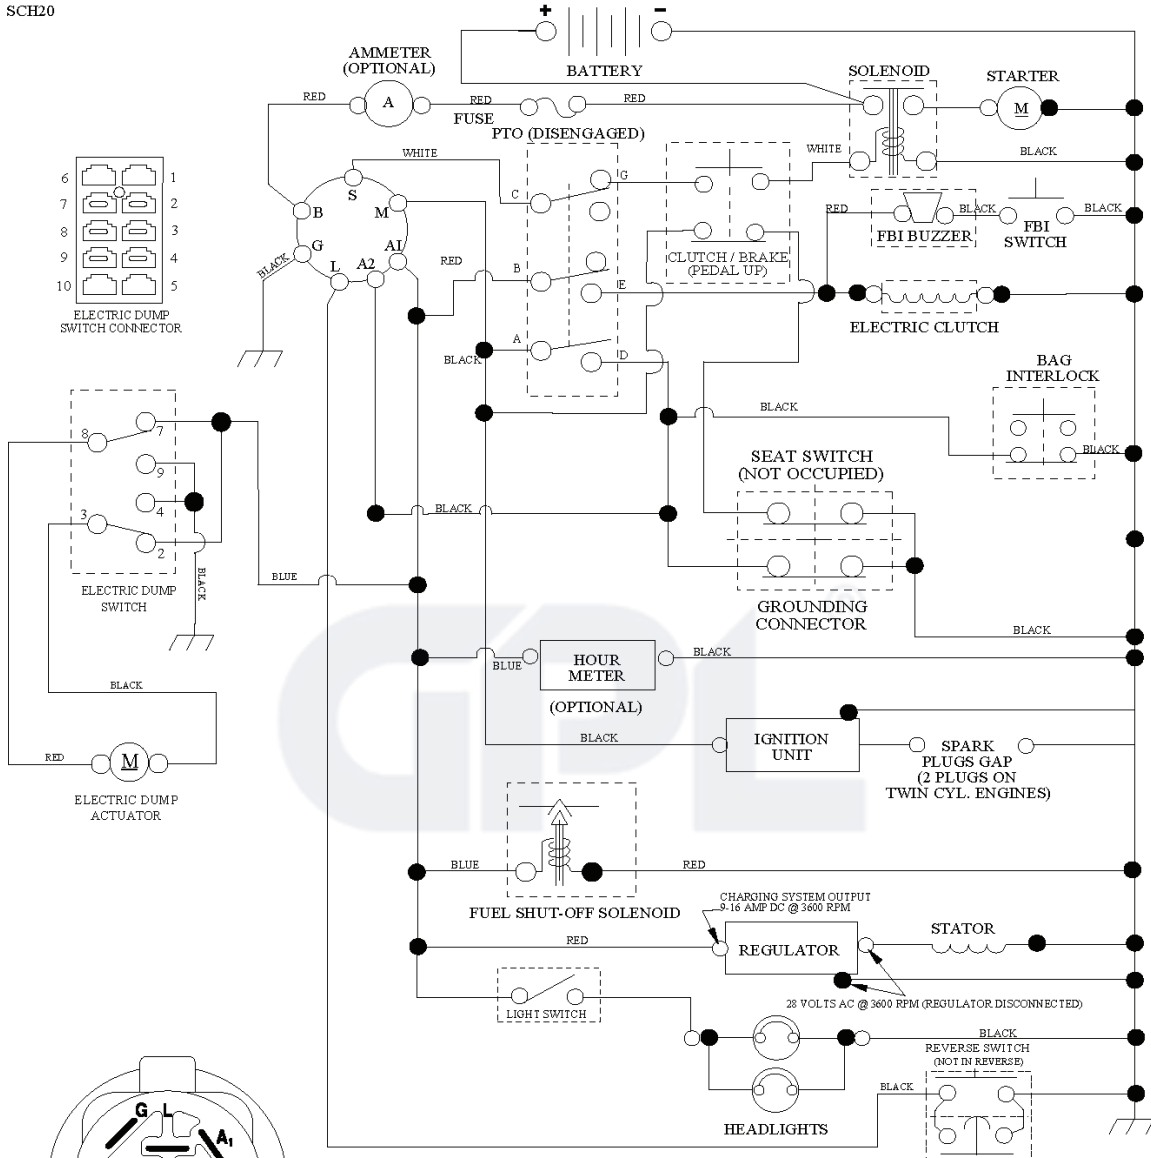

SCH20

IGNITION SWITCH

POSITION	CIRCUIT	"MAKE"
OFF	M+G+A1	
RUN/OVERRIDE	B+A1	
RUN	B+A1	L+A2
START	B + S + A1	

WIRING INSULATED CLIPS
NOTE: IF WIRING INSULATED CLIPS WERE REMOVED FOR SERVICING OF UNIT, THEY SHOULD BE RE-INSTALLED TO PROPERLY SECURE YOUR WIRING.

PTO SWITCH

POSITION	CIRCUIT
OFF	C + G, B + H
ON	C + F, B + E, A + D

● NON-REMOVABLE CONNECTIONS

○ REMOVABLE CONNECTIONS

03048