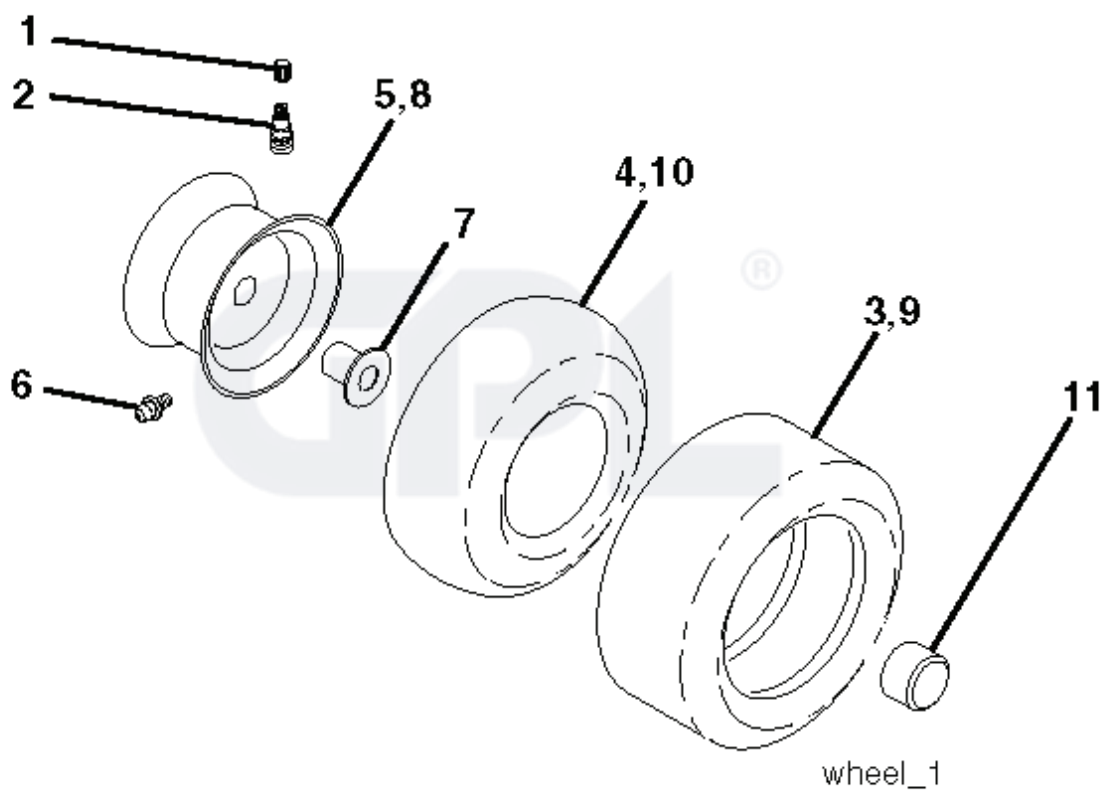

PTO SWITCH

POSITION	CIRCUIT
OFF	C + G, B + H
ON	C + F, B + E, A + D

● NON-REMOVABLE CONNECTIONS

○ REMOVABLE CONNECTIONS

03048

seat_lt.knob_7(CRD)

REF.	PART NO.	DESCRIPTION	REMARK	QTY.	KIT
1	532401043	SEAT		1	
2	532140551	BRACKET		1	
3	871110616	SCREW		1	
4	819131610	WASHER		1	
5	532145006	CLIP		1	
6	873800600	NUT		1	
7	532124181	SPRING		1	
8	817000616	SCREW		1	
9	819131614	WASHER		1	
10	532195530	BERCEAU DE SIEGE CONDUCTEUR		1	
11	532166369	WING NUT		1	
12	532174648	BRACKET		1	
13	532121248	BUSHING		1	
14	872050412	BOLT		1	
15	532121249	SPACER		1	
16	532123740	SPRING		1	
17	532123976	LOCKNUT		1	
21	532171852	BOLT		1	
22	873800500	LOCK NUT		1	
24	819171912	WASHER		1	
25	532127018	BOLT		1	

REF.	PART NO.	DESCRIPTION	REMARK	QTY.	KIT
1	532059192	CAP VALVE		1	
2	532065139	NIPPLE		1	
3	532106222	TIRE	Front 15" x 6.0"-6"	1	
4	532059904	HOSE	(Service Item Only)	1	
5	532138336	RIM	Front 6"	1	
6	532124957	FITTING	(Front Wheel Only)	1	
7	532124959	BEARING	(Front Wheel Only)	1	
8	532138337	RIM SPROCKET	Rear 8"	1	
9	532122082	TIRE	Rear 20" x 10"-8"	1	
10	532124926	HOSE	(Service Item Only)	1	
11	532175039	HUB CAP		1	
--	532144334	SEALING FOAM		1	
	PART NO.		REMARK		KIT