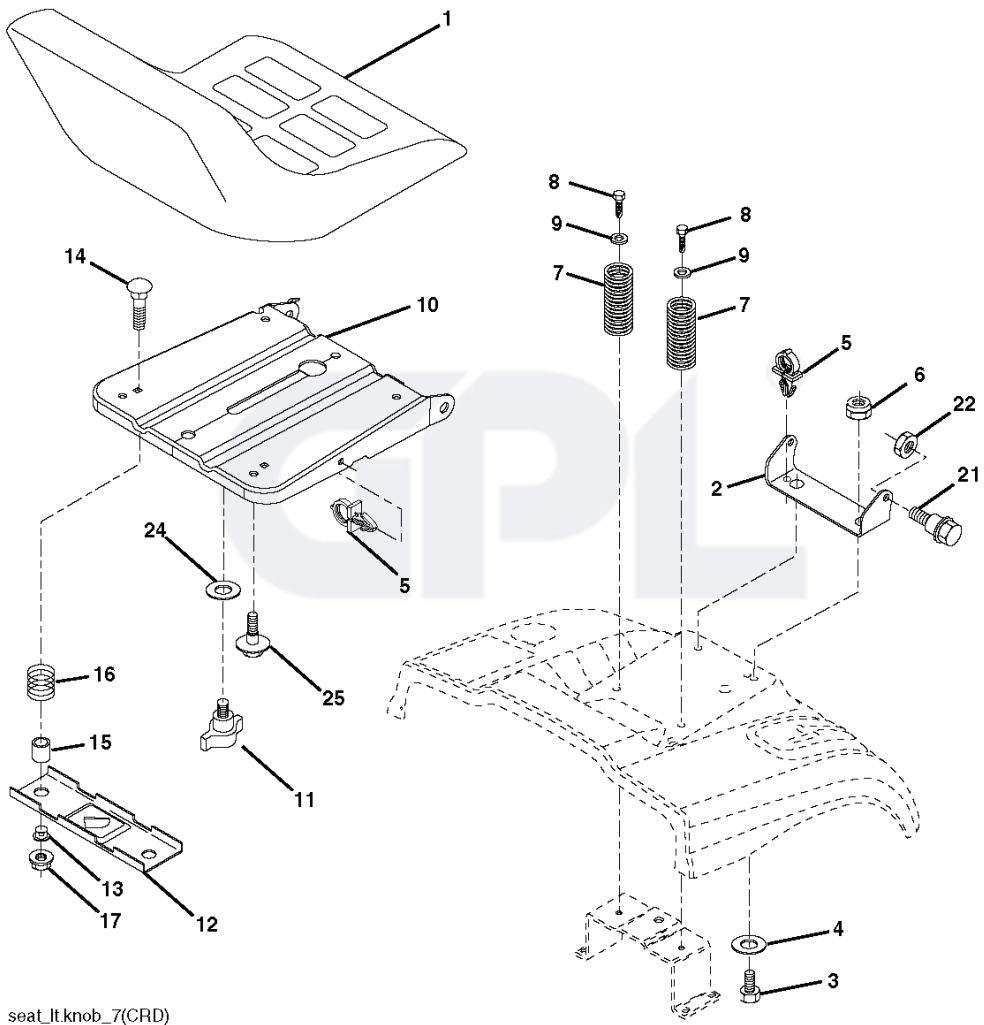

lift-rh.1pc.stlt_10

REF.	PART NO.	DESCRIPTION	REMARK	QTY.	KIT
1	532405007	PLUNGE		1	
2	532198070	SHAFT		1	
3	532188822	GROOVED PIN		1	
4	812000002	RETAINER RING		1	
5	819211621	WASHER		1	
6	532120183	BEARING		1	
7	532125631	HANDLE		1	
8	532124526	KNOB		1	
11	532165829	ROD		1	
12	532165831	ROD		1	
13	532124670	RETAINER RING		1	
15	532173288	LINK		1	
16	873350800	NUT		1	
17	532175689	BRACKET		1	
18	873800800	NUT		1	
19	532139868	LEVER		1	
20	532194209	SPRING		1	
23	532110807	NUT		1	
24	819131016	WASHER		1	
25	532164024	SPRING		1	
26	532169484	PIN		1	
27	532164543	ROD		1	
28	873350600	NUT		1	
29	532138057	KNOB		1	
30	532150233	TRUNNION		1	
31	532169865	BEARING		1	
32	873540600	NUT		1	
36	532155097	INDICATOR		1	
37	532123935	PLUG		1	
38	817060516	SCREW		1	
40	819112410	WASHER		1	
41	532123934	INDICATOR		1	
49	532145212	NUT		1	
50	532110452	NUT		1	

SCH20

IGNITION SWITCH

POSITION	CIRCUIT	"MAKE"
OFF	M+G+A1	
RUN/OVERRIDE	B+A1	
RUN	B+A1	L+A2
START	B + S + A1	

WIRING INSULATED CLIPS
 NOTE: IF WIRING INSULATED CLIPS WERE REMOVED FOR SERVICING OF UNIT, THEY SHOULD BE RE-INSTALLED TO PROPERLY SECURE YOUR WIRING.

PTO SWITCH

POSITION	CIRCUIT
OFF	C + G, B + H
ON	C + F, B + E, A + D

● NON-REMOVABLE CONNECTIONS

○ REMOVABLE CONNECTIONS

03048

seat_lt.knob_7(CRD)

REF.	PART NO.	DESCRIPTION	REMARK	QTY.	KIT
1	532401043	SEAT		1	
2	532140551	BRACKET		1	
3	871110616	SCREW		1	
4	819131610	WASHER		1	
5	532145006	CLIP		1	
6	873800600	NUT		1	
7	532124181	SPRING		1	
8	817000616	SCREW		1	
9	819131614	WASHER		1	
10	532195530	BERCEAU DE SIEGE CONDUCTEUR		1	
11	532166369	WING NUT		1	
12	532174648	BRACKET		1	
13	532121248	BUSHING		1	
14	872050412	BOLT		1	
15	532121249	SPACER		1	
16	532123740	SPRING		1	
17	532123976	LOCKNUT		1	
21	532171852	BOLT		1	
22	873800500	LOCK NUT		1	
24	819171912	WASHER		1	
25	532127018	BOLT		1	