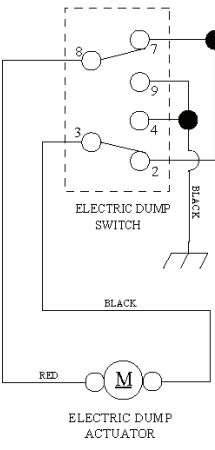

SCH20

IGNITION SWITCH

POSITION	CIRCUIT	"MAKE"
OFF	M+G+A1	
RUN/OVERRIDE	B+A1	
RUN	B+A1	L+A2
START	B + S + A1	

WIRING INSULATED CLIPS
NOTE: IF WIRING INSULATED CLIPS WERE REMOVED FOR SERVICING OF UNIT, THEY SHOULD BE RE-INSTALLED TO PROPERLY SECURE YOUR WIRING.

PTO SWITCH

POSITION	CIRCUIT
OFF	C + G, B + H
ON	C + F, B + E, A + D

● NON-REMOVABLE CONNECTIONS

○ REMOVABLE CONNECTIONS

03048