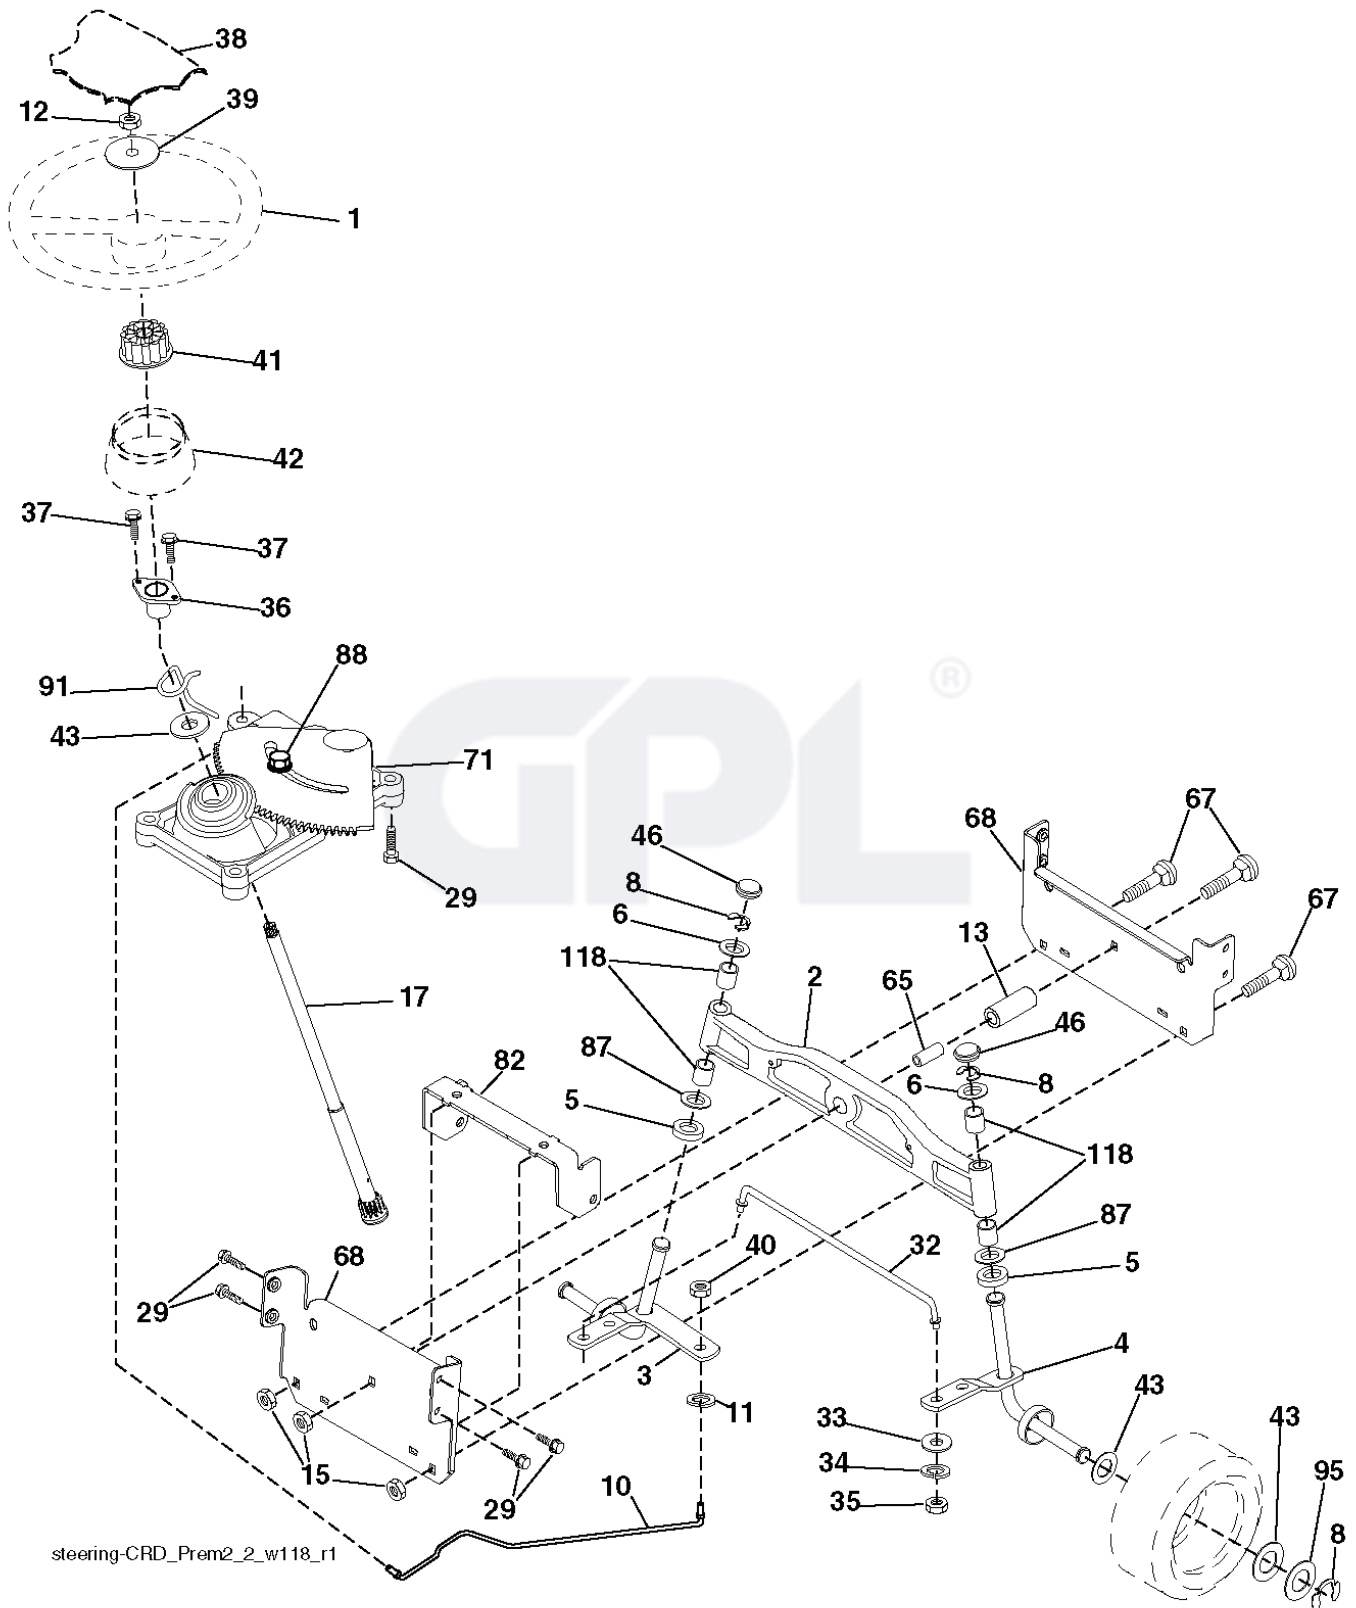

---

REF.	PART NO.	DESCRIPTION	REMARK	QTY.	KIT
1	532400389	LABEL		1	
2	532196841	DECAL		1	
3	532433131	DECAL		1	
4	532440248	DECAL		1	
6	532180432	DECAL		1	
7	532422994	DECAL		1	
8	532183931	DECAL		1	
9	532442647	DECAL		1	
10	532145005	DECAL		1	
11	532182166	DECAL		1	
12	532159737	DECAL		1	
13	532180435	DECAL		1	
14	532159736	DECAL		1	
15	532140837	DECAL		1	
16	532166960	DECAL		1	
17	532166286	DECAL		1	
18	532437494	DECAL		1	
19	532408674	DECAL		1	
20	532183930	DECAL		1	
--	532181091	PLATE		1	
--	532181090	PLATE		1	

POSITION	CIRCUIT
OFF	C + G, B + H
ON	C + F, B + E, A + D

RELAY

NON-REMOVABLE CONNECTIONS

REMOVABLE CONNECTIONS

seat\_lt.knob\_7(CRD)

REF.	PART NO.	DESCRIPTION	REMARK	QTY.	KIT
1	532401043	SEAT		1	
2	532140551	BRACKET		1	
3	871110616	SCREW		1	
4	819131610	WASHER		1	
5	532145006	CLIP		1	
6	873800600	NUT		1	
7	532124181	SPRING		1	
8	817000616	SCREW		1	
9	819131614	WASHER		1	
10	532195530	BERCEAU DE SIEGE CONDUCTEUR		1	
11	532166369	WING NUT		1	
12	532174648	BRACKET		1	
13	532121248	BUSHING		1	
14	872050412	BOLT		1	
15	532121249	SPACER		1	
16	532123740	SPRING		1	
17	532123976	LOCKNUT		1	
21	532171852	BOLT		1	
22	873800500	LOCK NUT		1	
24	819171912	WASHER		1	
25	532127018	BOLT		1	

REF.	PART NO.	DESCRIPTION	REMARK	QTY.	KIT
1	532059192	CAP VALVE		1	
2	532065139	NIPPLE		1	
3	532106222	TIRE	Front 15" x 6.0"-6"	1	
4	532059904	HOSE	(Service Item Only)	1	
5	532138336	RIM	Front 6"	1	
6	532124957	FITTING	(Front Wheel Only)	1	
7	532124959	BEARING	(Front Wheel Only)	1	
8	532138337	RIM SPROCKET	Rear 8"	1	
9	532122082	TIRE	Rear 20" x 10"-8"	1	
10	532124926	HOSE	(Service Item Only)	1	
11	532175039	HUB CAP		1	
--	532144334	SEALING FOAM		1	