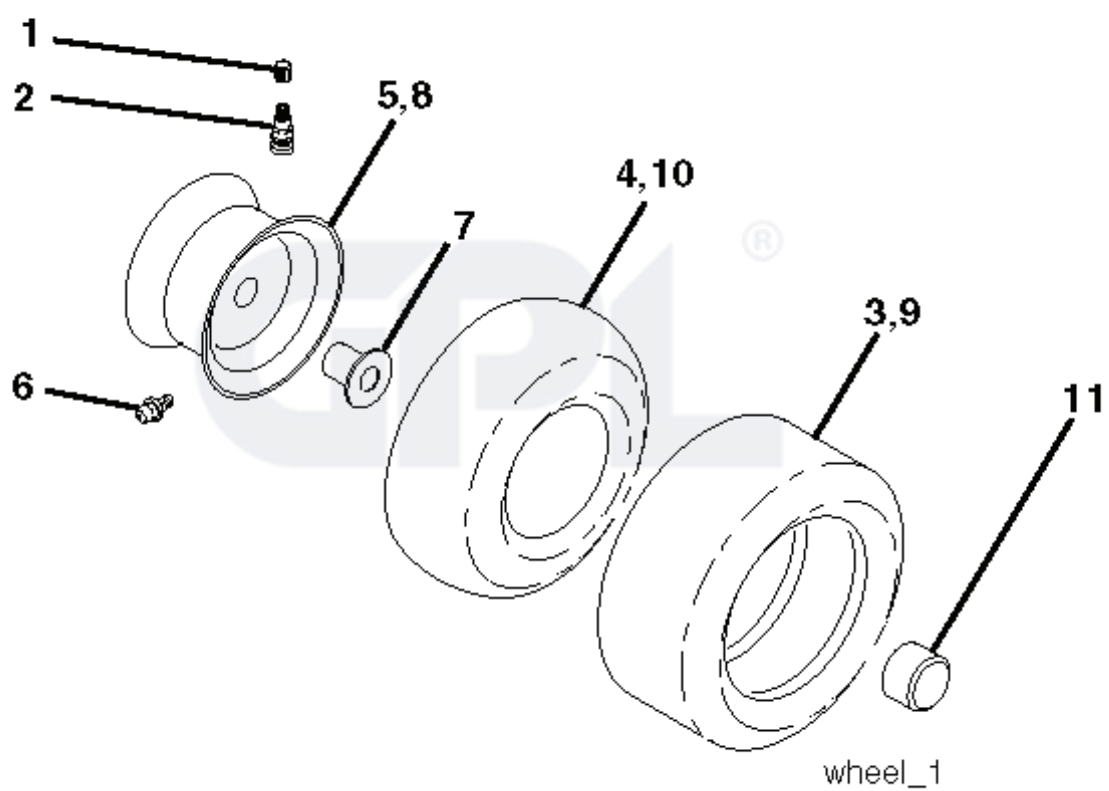

IGNITION SWITCH

POSITION	CIRCUIT	"MAKE"
OFF	M+G+A1	
RUN/OVERRIDE	B+A1	
RUN	B+A1	L+A2
START	B + S + A1	

03048

WIRING INSULATED CLIPS  
 NOTE: IF WIRING INSULATED CLIPS WERE REMOVED FOR SERVICING OF UNIT, THEY SHOULD BE RE-INSTALLED TO PROPERLY SECURE YOUR WIRING.

POSITION	CIRCUIT
OFF	C + G, B + H
ON	C + F, B + E, A + D

RELAY

NON-REMOVABLE CONNECTIONS

REMOVABLE CONNECTIONS

seat\_lt.knob\_7(CRD)

REF.	PART NO.	DESCRIPTION	REMARK	QTY.	KIT
1	532401043	SEAT		1	
2	532140551	BRACKET		1	
3	871110616	SCREW		1	
4	819131610	WASHER		1	
5	532145006	CLIP		1	
6	873800600	NUT		1	
7	532124181	SPRING		1	
8	817000616	SCREW		1	
9	819131614	WASHER		1	
10	532195530	BERCEAU DE SIEGE CONDUCTEUR		1	
11	532166369	WING NUT		1	
12	532174648	BRACKET		1	
13	532121248	BUSHING		1	
14	872050412	BOLT		1	
15	532121249	SPACER		1	
16	532123740	SPRING		1	
17	532123976	LOCKNUT		1	
21	532171852	BOLT		1	
22	873800500	LOCK NUT		1	
24	819171912	WASHER		1	
25	532127018	BOLT		1	

REF.	PART NO.	DESCRIPTION	REMARK	QTY.	KIT
1	532059192	CAP VALVE		1	
2	532065139	NIPPLE		1	
3	532106222	TIRE	Front 15" x 6.0"-6"	1	
4	532059904	HOSE	(Service Item Only)	1	
5	532138336	RIM	Front 6"	1	
6	532124957	FITTING	(Front Wheel Only)	1	
7	532124959	BEARING	(Front Wheel Only)	1	
8	532138337	RIM SPROCKET	Rear 8"	1	
9	532122082	TIRE	Rear 20" x 10"-8"	1	
10	532124926	HOSE	(Service Item Only)	1	
11	532175039	HUB CAP		1	
--	532144334	SEALING FOAM		1	