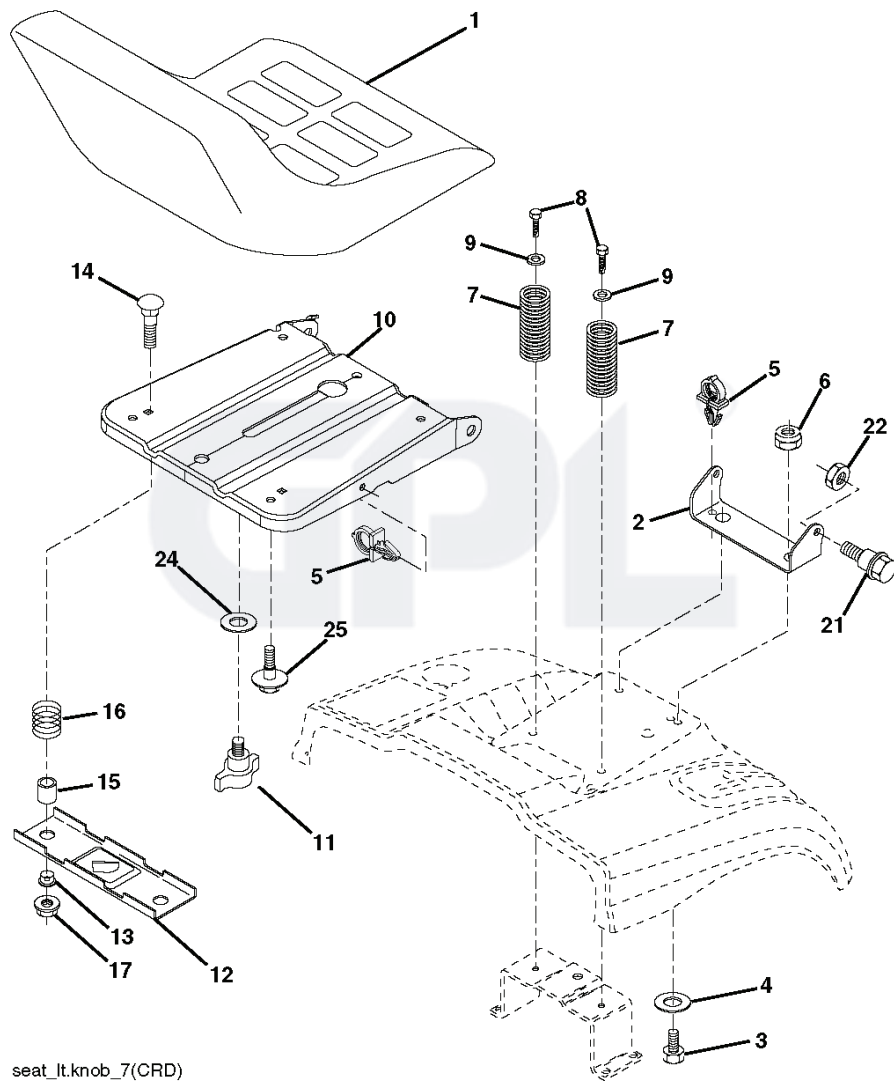

**GPL**®

lift-rh.1pc.sltt\_10

REF.	PART NO.	DESCRIPTION	REMARK	QTY.	KIT
1	532405007	PLUNGE		1	
2	532198070	SHAFT		1	
3	532188822	GROOVED PIN		1	
4	812000002	RETAINER RING		1	
5	819211621	WASHER		1	
6	532120183	BEARING		1	
7	532125631	HANDLE		1	
8	532124526	KNOB		1	
11	532165829	ROD		1	
12	532165831	ROD		1	
13	532124670	RETAINER RING		1	
15	532173288	LINK		1	
16	873350800	NUT		1	
17	532175689	BRACKET		1	
18	873800800	NUT		1	
19	532139868	LEVER		1	
20	532194209	SPRING		1	
23	532110807	NUT		1	
24	819131016	WASHER		1	
25	532164024	SPRING		1	
26	532169484	PIN		1	
27	532164543	ROD		1	
28	873350600	NUT		1	
29	532138057	KNOB		1	
30	532150233	TRUNNION		1	
31	532169865	BEARING		1	
32	873540600	NUT		1	
36	532155097	INDICATOR		1	
37	532123935	PLUG		1	
38	817060516	SCREW		1	
40	819112410	WASHER		1	
41	532123934	INDICATOR		1	
49	532409149	NUT		1	
50	532110452	NUT		1	

IGNITION SWITCH

POSITION	CIRCUIT	"MAKE"
OFF	M+G+A1	
RUN/OVERRIDE	B+A1	
RUN	B+A1	L+A2
START	B + S + A1	

03048

WIRING INSULATED CLIPS  
 NOTE: IF WIRING INSULATED CLIPS WERE REMOVED FOR SERVICING OF UNIT, THEY SHOULD BE RE-INSTALLED TO PROPERLY SECURE YOUR WIRING.

POSITION	CIRCUIT
OFF	C + G, B + H
ON	C + F, B + E, A + D

RELAY

NON-REMOVABLE CONNECTIONS

REMOVABLE CONNECTIONS

seat\_lt.knob\_7(CRD)

REF.	PART NO.	DESCRIPTION	REMARK	QTY.	KIT
1	532401043	SEAT		1	
2	532140551	BRACKET		1	
3	871110616	SCREW		1	
4	819131610	WASHER		1	
5	532145006	CLIP		1	
6	873800600	NUT		1	
7	532124181	SPRING		1	
8	817000616	SCREW		1	
9	819131614	WASHER		1	
10	532195530	BERCEAU DE SIEGE CONDUCTEUR		1	
11	532166369	WING NUT		1	
12	532174648	BRACKET		1	
13	532121248	BUSHING		1	
14	872050412	BOLT		1	
15	532121249	SPACER		1	
16	532123740	SPRING		1	
17	532123976	LOCKNUT		1	
21	532171852	BOLT		1	
22	873800500	LOCK NUT		1	
24	819171912	WASHER		1	
25	532127018	BOLT		1	