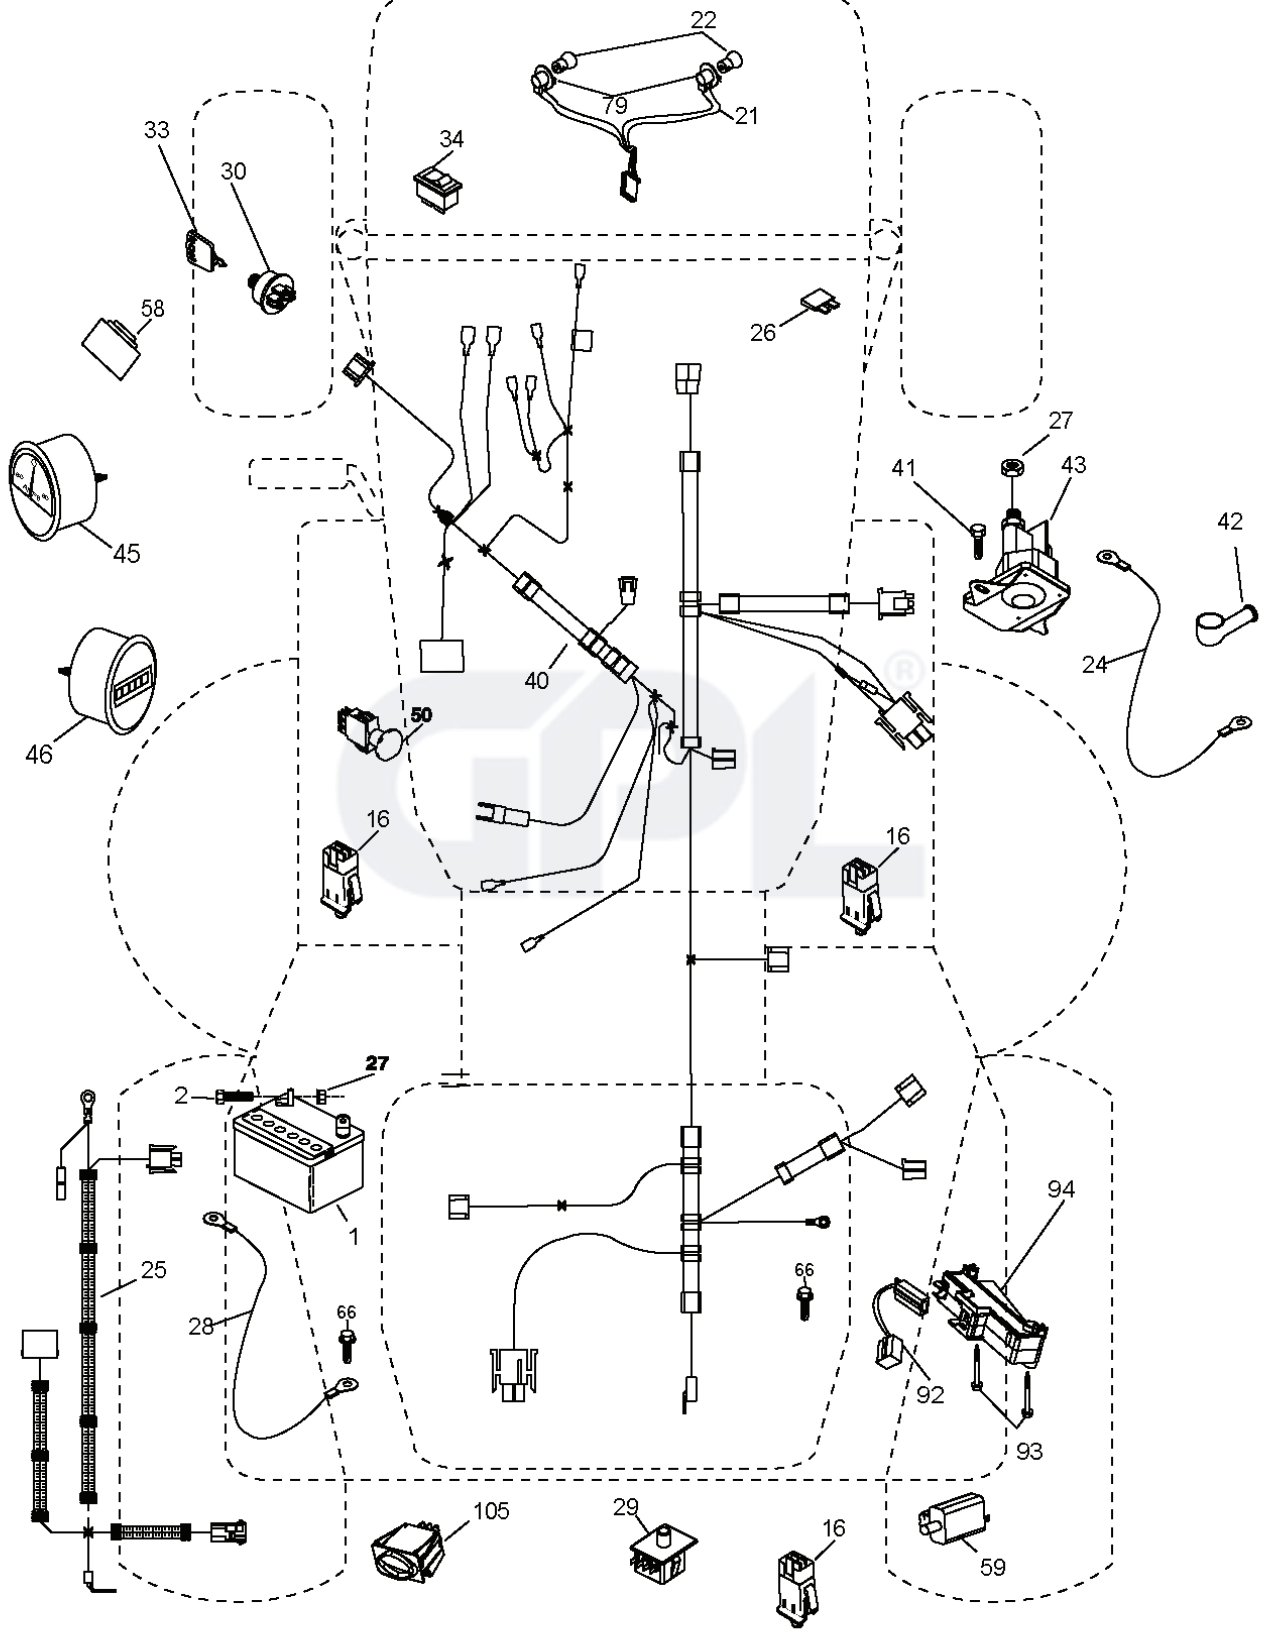

C08

REF.	PART NO.	DESCRIPTION	REMARK	QTY.	KIT
1	532163465	BATTERY		1	
2	874760412	BOLT		1	
16	532176138	MICRO SWITCH		1	
21	532175688	HARNESS		1	
22	532004152	BULB		1	
24	532429869	CABLE		1	
25	532421299	CABLE		1	
26	532175158	FUSE		1	
27	873510400	NUT		1	
28	532127725	CABLE		1	
29	532192749	SWITCH.SEAT.DP W/RAMPS		1	
30	532193350	IGNITION MODULE		1	
33	532411935	KEY		1	
34	532110712	SWITCH		1	
40	532433095	HARNESS		1	
41	871110408	BOLT		1	
42	532131563	COVER		1	
43	532192507	SOLENOID		1	
45	532422943	GAUGE		1	
46	532422944	GAUGE		1	
50	532174651	SWITCH		1	
58	532169419	BUZZER		1	
59	532180379	SWITCH FBI		1	
66	817490608	SCREW		1	
79	532175242	HOLDER		1	
92	532196615	CABLE ASSY		1	
93	532192540	SCREW		1	
94	532191834	MODULE.REVERSE.ROS		1	
105	532430444	SWITCH		1