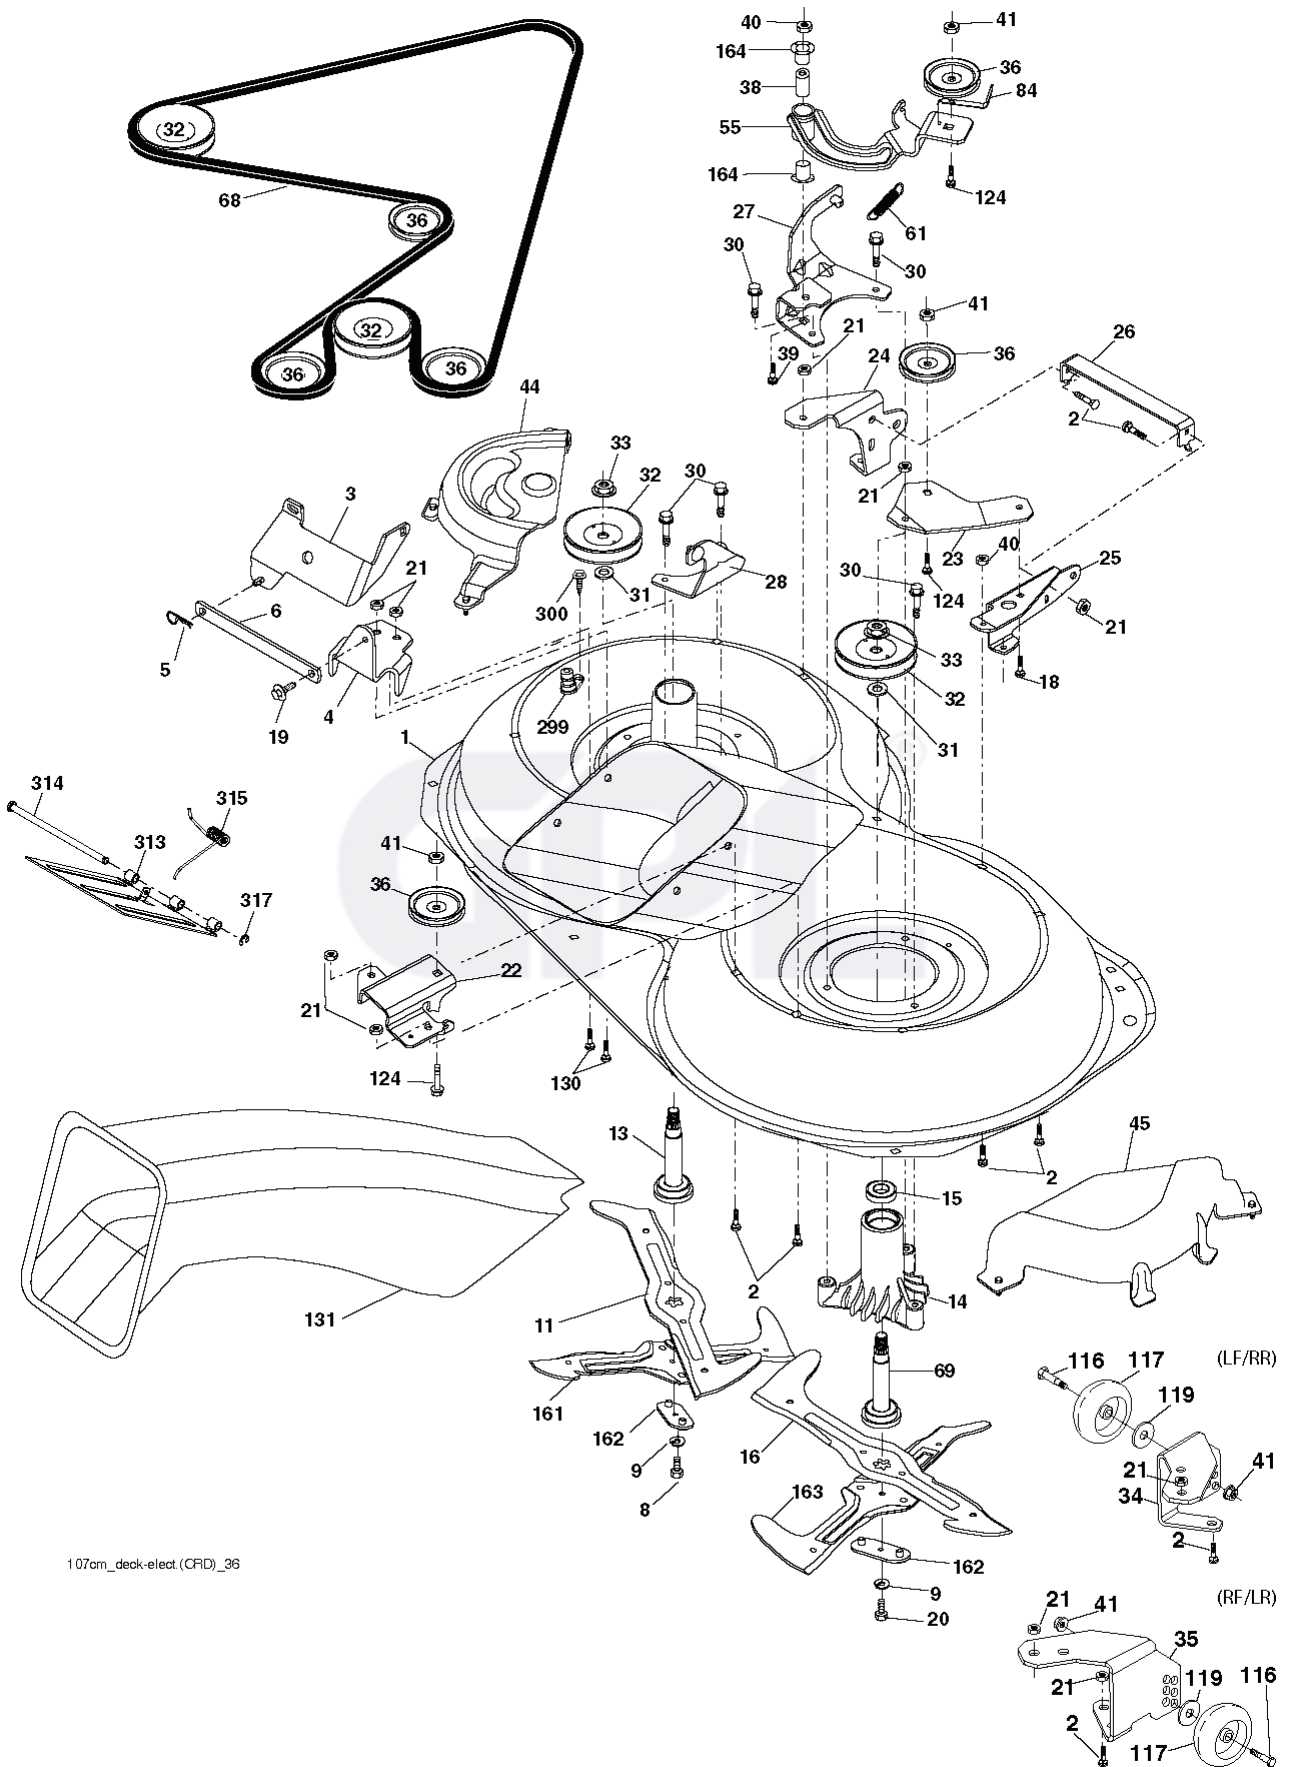

107cm_deck-elect (CRD)_36

REF.	PART NO.	DESCRIPTION	REMARK	QTY.	KIT
1	532440453	CUTTING DECK		1	
2	872140506	BOLT		1	
3	532431864	BRACKET		1	
4	532169167	BRACKET		1	
5	532124670	RETAINER RING		1	
6	532165557	ROD		1	
8	532181712	BOLT		1	
9	810030600	WASHER		1	
11	532180583	BLADE		1	
13	532137645	SHAFT		1	
14	532128774	BEARING HOUSING		1	
15	532110485	BEARING		1	
16	532180584	BLADE		1	
18	872110606	BOLT		1	
19	532132827	SPEC. BOLT		1	
20	532181713	BOLT		1	
21	873680500	NUT		1	
22	532169165	BRACKET		1	
23	532169166	BRACKET		1	
24	532413436	BRACKET		1	
25	532400105	BRACKET		1	
26	532400110	SUPPORT		1	
27	532169172	BRACKET		1	
28	532169168	BRACKET		1	
30	532173984	SCREW		1	
31	532187690	WASHER		1	
32	532198145	PULLEY		1	
33	532400234	NUT		1	
34	532400103	BRACKET		1	
35	532400104	BRACKET		1	
36	532146763	PULLEY		1	
38	532169851	SPACER		1	
39	872110622	BOLT		1	
40	873680600	NUT		1	
41	873900600	NUT		1	
44	532432773	COVER		1	
45	532432772	COVER		1	
55	532169849	LEVER		1	
61	532199487	SPRING		1	
68	532402009	BELT		1	
69	532165482	SHAFT		1	
84	532156085	BELT GUIDE		1	
116	532193406	BOLT		1	
117	532174873	WHEEL		1	
119	819132012	WASHER		1	
124	872110612	BOLT		1	
130	872110506	BOLT		1	
131	532438163	CHUTE		1	
161	532180424	BLADE		1	
162	532180878	ADAPTER		1	
163	532180425	BLADE		1	
164	532124937	BEARING COL. STRG.		1	
299	532415598	HOSE COUPLING		1	
300	532152927	SCREW		1	
313	532438197	COVER		1	
314	532435861	PEN		1	
315	532439928	SPRING		1	
317	532437988	RING		1	
--	532181857	BEARING HOUSING		1	
--	532181858	BEARING HOUSING		1	
--	532440713	CUTTING DECK		1	
	PART NO		REMARK		KIT