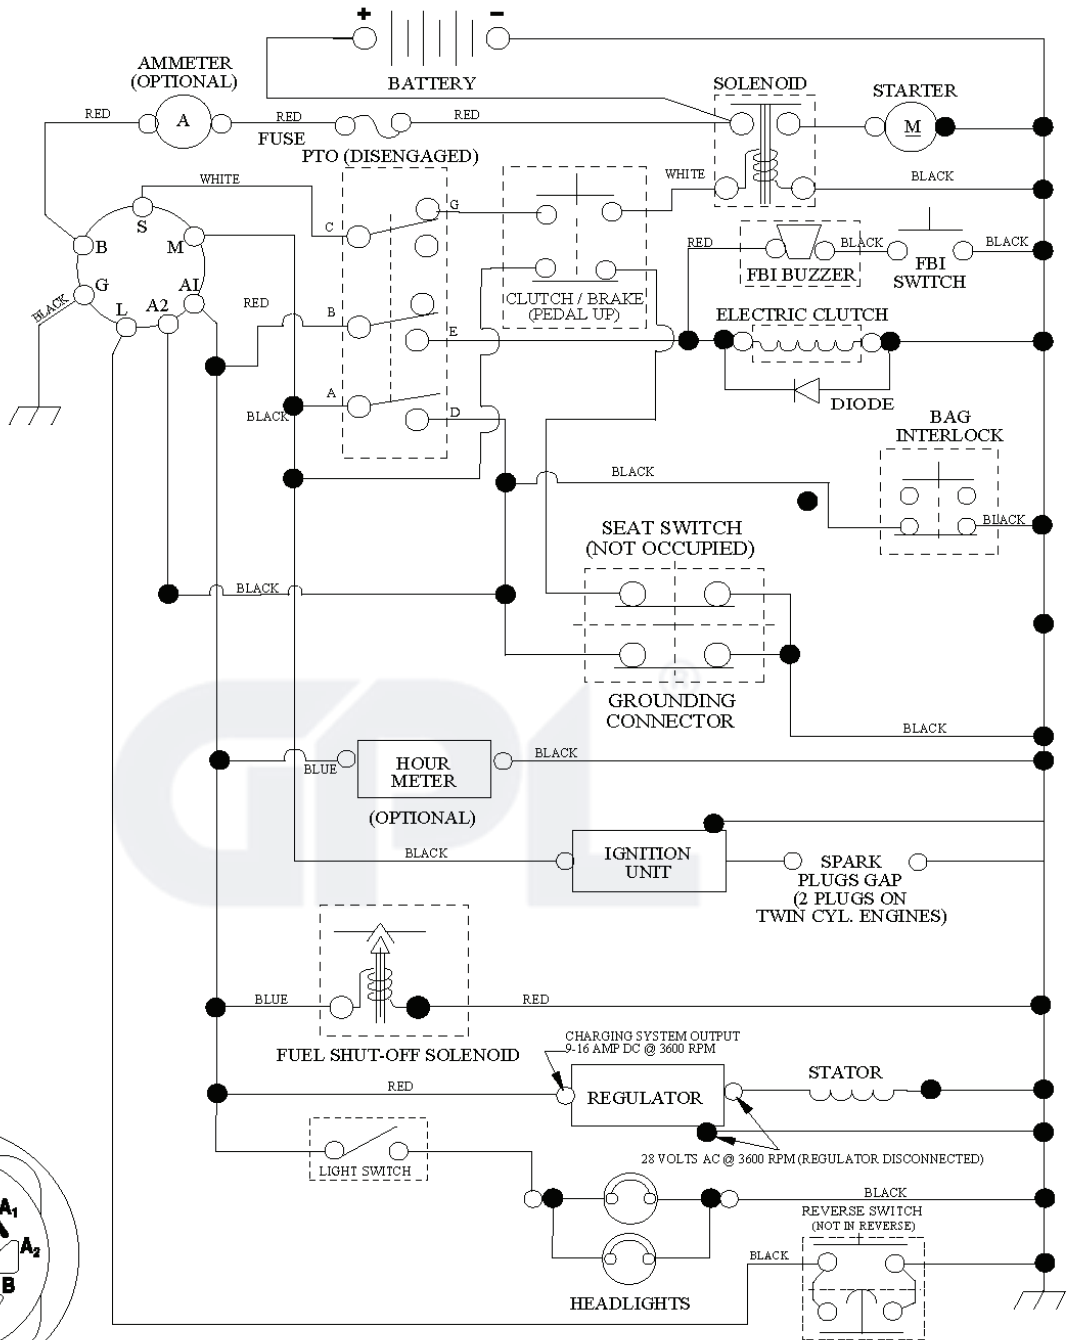

**GPL**®

lift-rh.1pc.sltt\_10

REF.	PART NO.	DESCRIPTION	REMARK	QTY.	KIT
1	532405007	PLUNGE		1	
2	532198070	SHAFT		1	
3	532188822	GROOVED PIN		1	
4	812000002	RETAINER RING		1	
5	819211621	WASHER		1	
6	532120183	BEARING		1	
7	532125631	HANDLE		1	
8	532124526	KNOB		1	
11	532165829	ROD		1	
12	532165831	ROD		1	
13	532124670	RETAINER RING		1	
15	532173288	LINK		1	
16	873350800	NUT		1	
17	532175689	BRACKET		1	
18	873800800	NUT		1	
19	532139868	LEVER		1	
20	532194209	SPRING		1	
23	532110807	NUT		1	
24	819131016	WASHER		1	
25	532164024	SPRING		1	
26	532169484	PIN		1	
27	532164543	ROD		1	
28	873350600	NUT		1	
29	532138057	KNOB		1	
30	532150233	TRUNNION		1	
31	532169865	BEARING		1	
32	873540600	NUT		1	
36	532155097	INDICATOR		1	
37	532123935	PLUG		1	
38	817060516	SCREW		1	
40	819112410	WASHER		1	
41	532123934	INDICATOR		1	
49	532409149	NUT		1	
50	532110452	NUT		1	

IGNITION SWITCH

POSITION	CIRCUIT	"MAKE"
OFF	M+G+A1	
RUN/OVERRIDE	B+A1	
RUN	B+A1	L+A2
START	B + S + A1	

03048

WIRING INSULATED CLIPS  
 NOTE: IF WIRING INSULATED CLIPS WERE REMOVED FOR SERVICING OF UNIT, THEY SHOULD BE RE-INSTALLED TO PROPERLY SECURE YOUR WIRING.

POSITION	CIRCUIT
OFF	C + G, B + H
ON	C + F, B + E, A + D

RELAY

NON-REMOVABLE CONNECTIONS

REMOVABLE CONNECTIONS

seat\_lt.knob\_7(CRD)

REF.	PART NO.	DESCRIPTION	REMARK	QTY.	KIT
1	532401043	SEAT		1	
2	532140551	BRACKET		1	
3	871110616	SCREW		1	
4	819131610	WASHER		1	
5	532145006	CLIP		1	
6	873800600	NUT		1	
7	532124181	SPRING		1	
8	817000616	SCREW		1	
9	819131614	WASHER		1	
10	532195530	BERCEAU DE SIEGE CONDUCTEUR		1	
11	532166369	WING NUT		1	
12	532174648	BRACKET		1	
13	532121248	BUSHING		1	
14	872050412	BOLT		1	
15	532121249	SPACER		1	
16	532123740	SPRING		1	
17	532123976	LOCKNUT		1	
21	532171852	BOLT		1	
22	873800500	LOCK NUT		1	
24	819171912	WASHER		1	
25	532127018	BOLT		1	