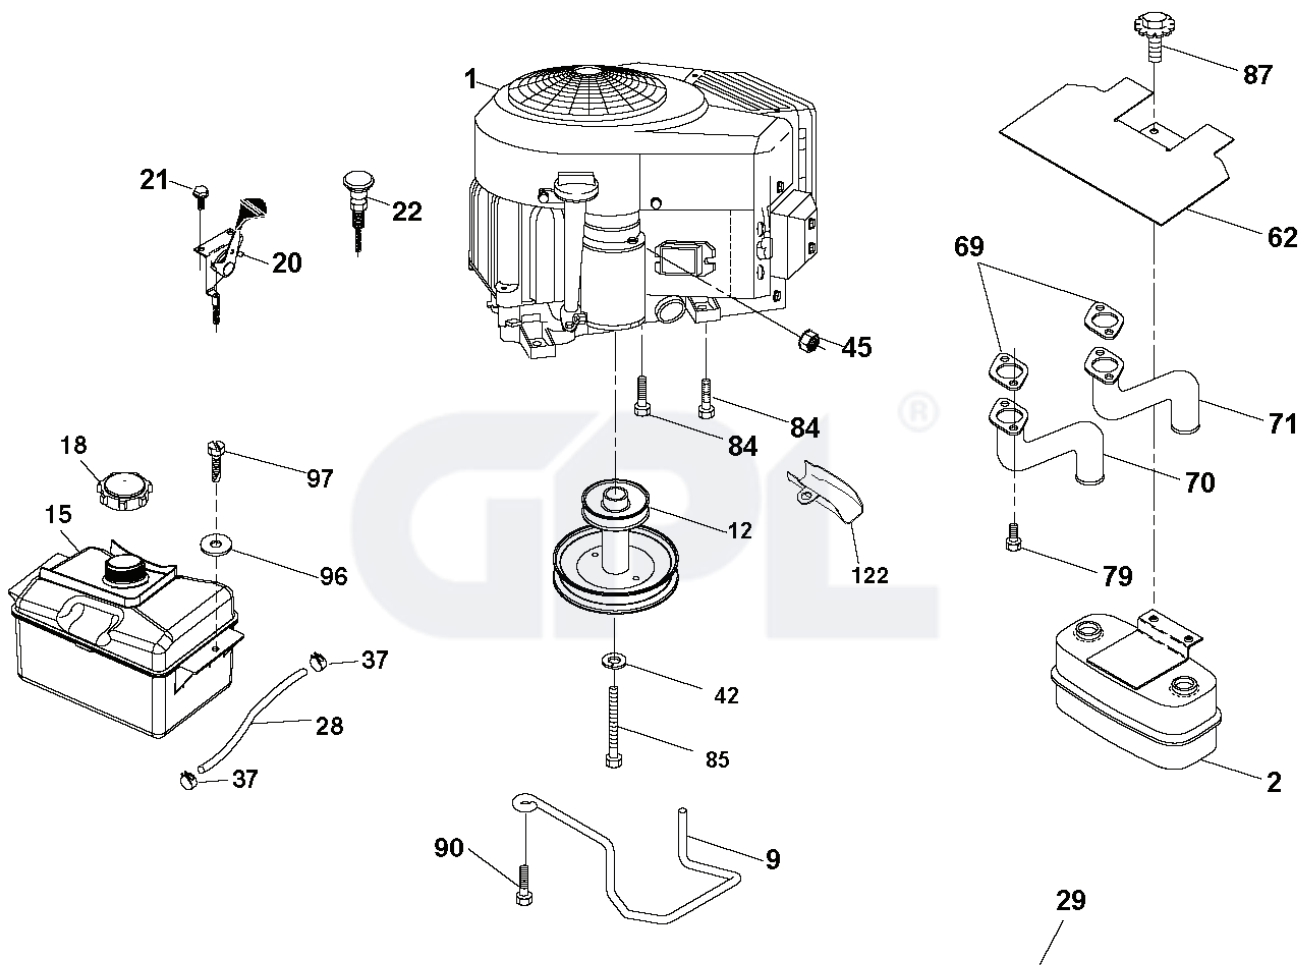

engine-tex_bs-2cyl_82

SPARK ARRESTER KIT

REF.	PART NO.	DESCRIPTION	REMARK	QTY.	KIT
1	000000000	W/O DESCRIPTION	ENGINE B&S MODEL NO. 401577-2219-B1 (438701)	1	
2	532149723	MUFFLER		1	
9	532194320	BELT GUIDE		1	
12	532405471	PULLEY		1	
15	532407545	FUEL TANK		1	
18	532430220	FUEL CAP		1	
20	532178385	THROTTLE TRIGGER		1	
21	532416358	SCREW		1	
22	532191596	COMMA*RPLPAR 532187767428		1	
28	532137040	HOSE		1	
29	532137180	SPARK ARRESTER KIT		1	
37	532123487	HOSE CLAMP		1	
42	810040700	WASHER		1	
45	873510400	NUT		1	
62	532434017	SHIELD		1	
69	532165391	GASKET		1	
70	581881101	TUBE		1	
71	581881001	TUBE		1	
79	532183906	SCREW		1	
84	817060620	SCREW		1	
85	532173937	BOLT		1	
87	532171877	BOLT		1	
90	817000616	SCREW		1	
96	819091416	WASHER		1	
97	817670412	SCREW		1	
122	532421922	EXTENSION PIPE		1