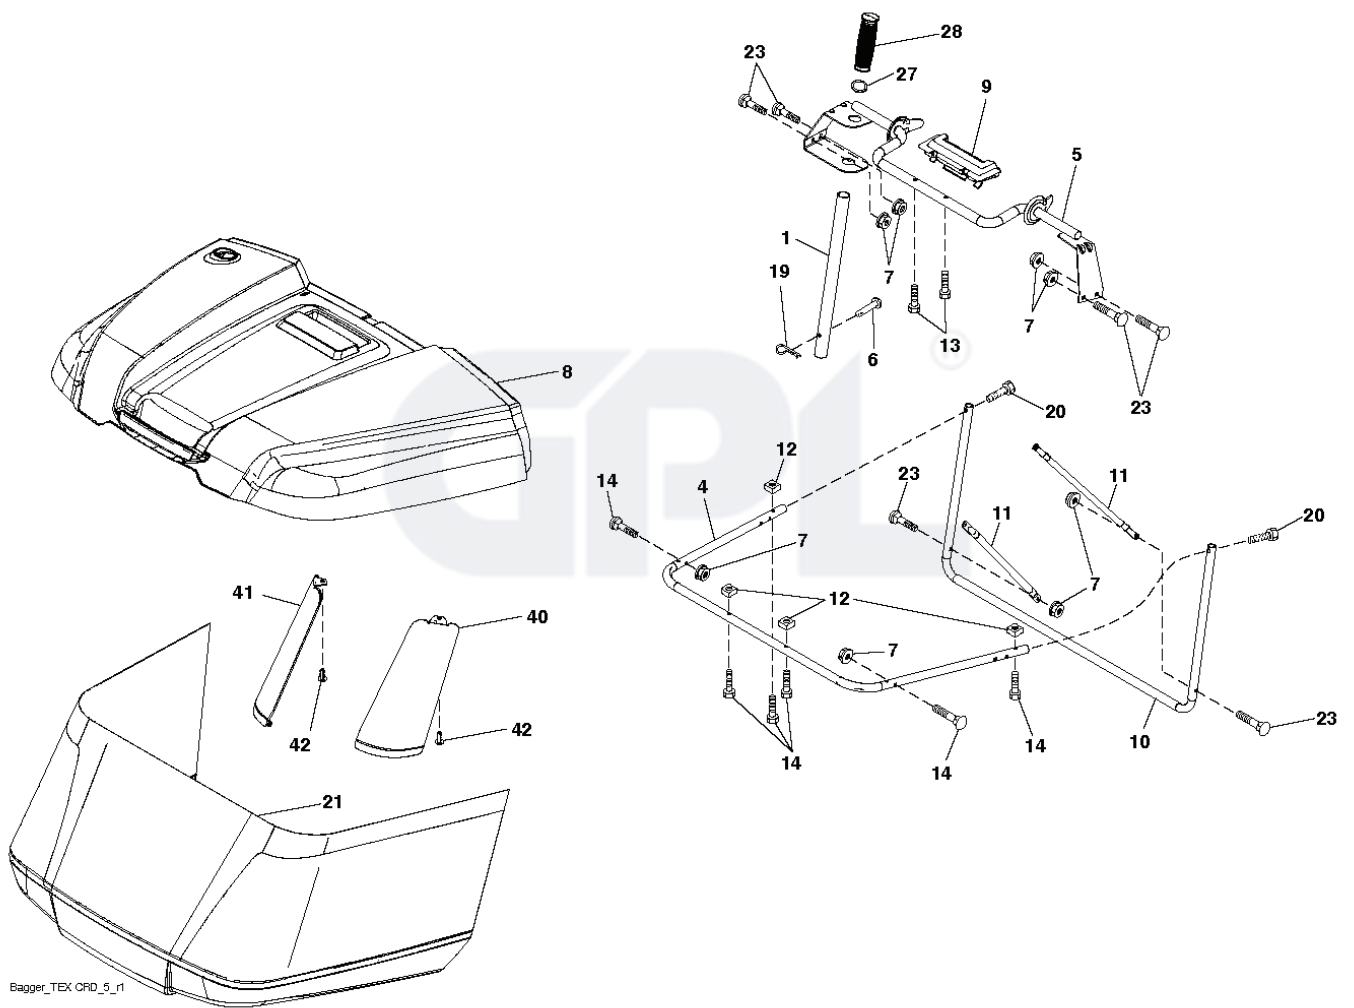

LT 2316 CMA2, 96051000600, 2011-03

SPARE PARTS LIST

439835

REF.	PART NO.	DESCRIPTION	REMARK	QTY.	KIT
273638	273638	PREFILTER		1	
QC12YC	QC12YC	TBD		1	
695666	695666	BENZINFILTER		1	
696854	696854	LFILTER CTH170		1	
532170140	532170140	BELT		1	
532439726	532439726	BELT		1	
532427984	532427984	RIDE ON BLADE		1	
532427985	532427985	BLADE		1	
698754	698754	AIR FILTER		1	

GPL®

REF.	PART NO.	DESCRIPTION	REMARK	QTY.	KIT
1	532428610	TUBE		1	
4	532439612	TUBE		1	
5	532417632	FRAME		1	
6	532126875	RIVET		1	
7	873900400	NUT		1	
8	532425954	COVER		1	
9	532417629	INSERT		1	
10	532436770	FRAME		1	
11	532436771	BRACE		1	
12	532421793	NUT SQUARE		1	
13	532421780	SCREW		1	
14	532421800	BOLT		1	
19	532194208	PIN		1	
20	585368801	BOLT		1	
21	532437006	BAGGER		1	
23	872040410	BOLT		1	
27	532421262	GROMMET		1	
28	532165787	HANDLE		1	
40	532439418	SUPPORT		1	
41	532439435	SUPPORT		1	
42	532440428	CLIP		1	

GPL®

REF.	PART NO.	DESCRIPTION	REMARK	QTY.	KIT
1	532400389	LABEL		1	
2	532422639	DECAL		1	
3	532196841	DECAL		1	
4	532441053	DECAL		1	
5	532159736	DECAL		1	
6	532180432	DECAL		1	
7	532182166	DECAL		1	
8	532439835	DECAL		1	
9	532440247	DECAL		1	
10	532140837	DECAL		1	
11	532437485	DECAL		1	
12	532178302	DECAL		1	
13	532159737	DECAL		1	
14	532441189	DECAL		1	
15	532442647	DECAL		1	
16	532437546	INSERT		1	
17	532437443	DECAL		1	
--	532440901	DECAL		1	
--	532425976	PAD		1	
--	532425986	PAD		1	