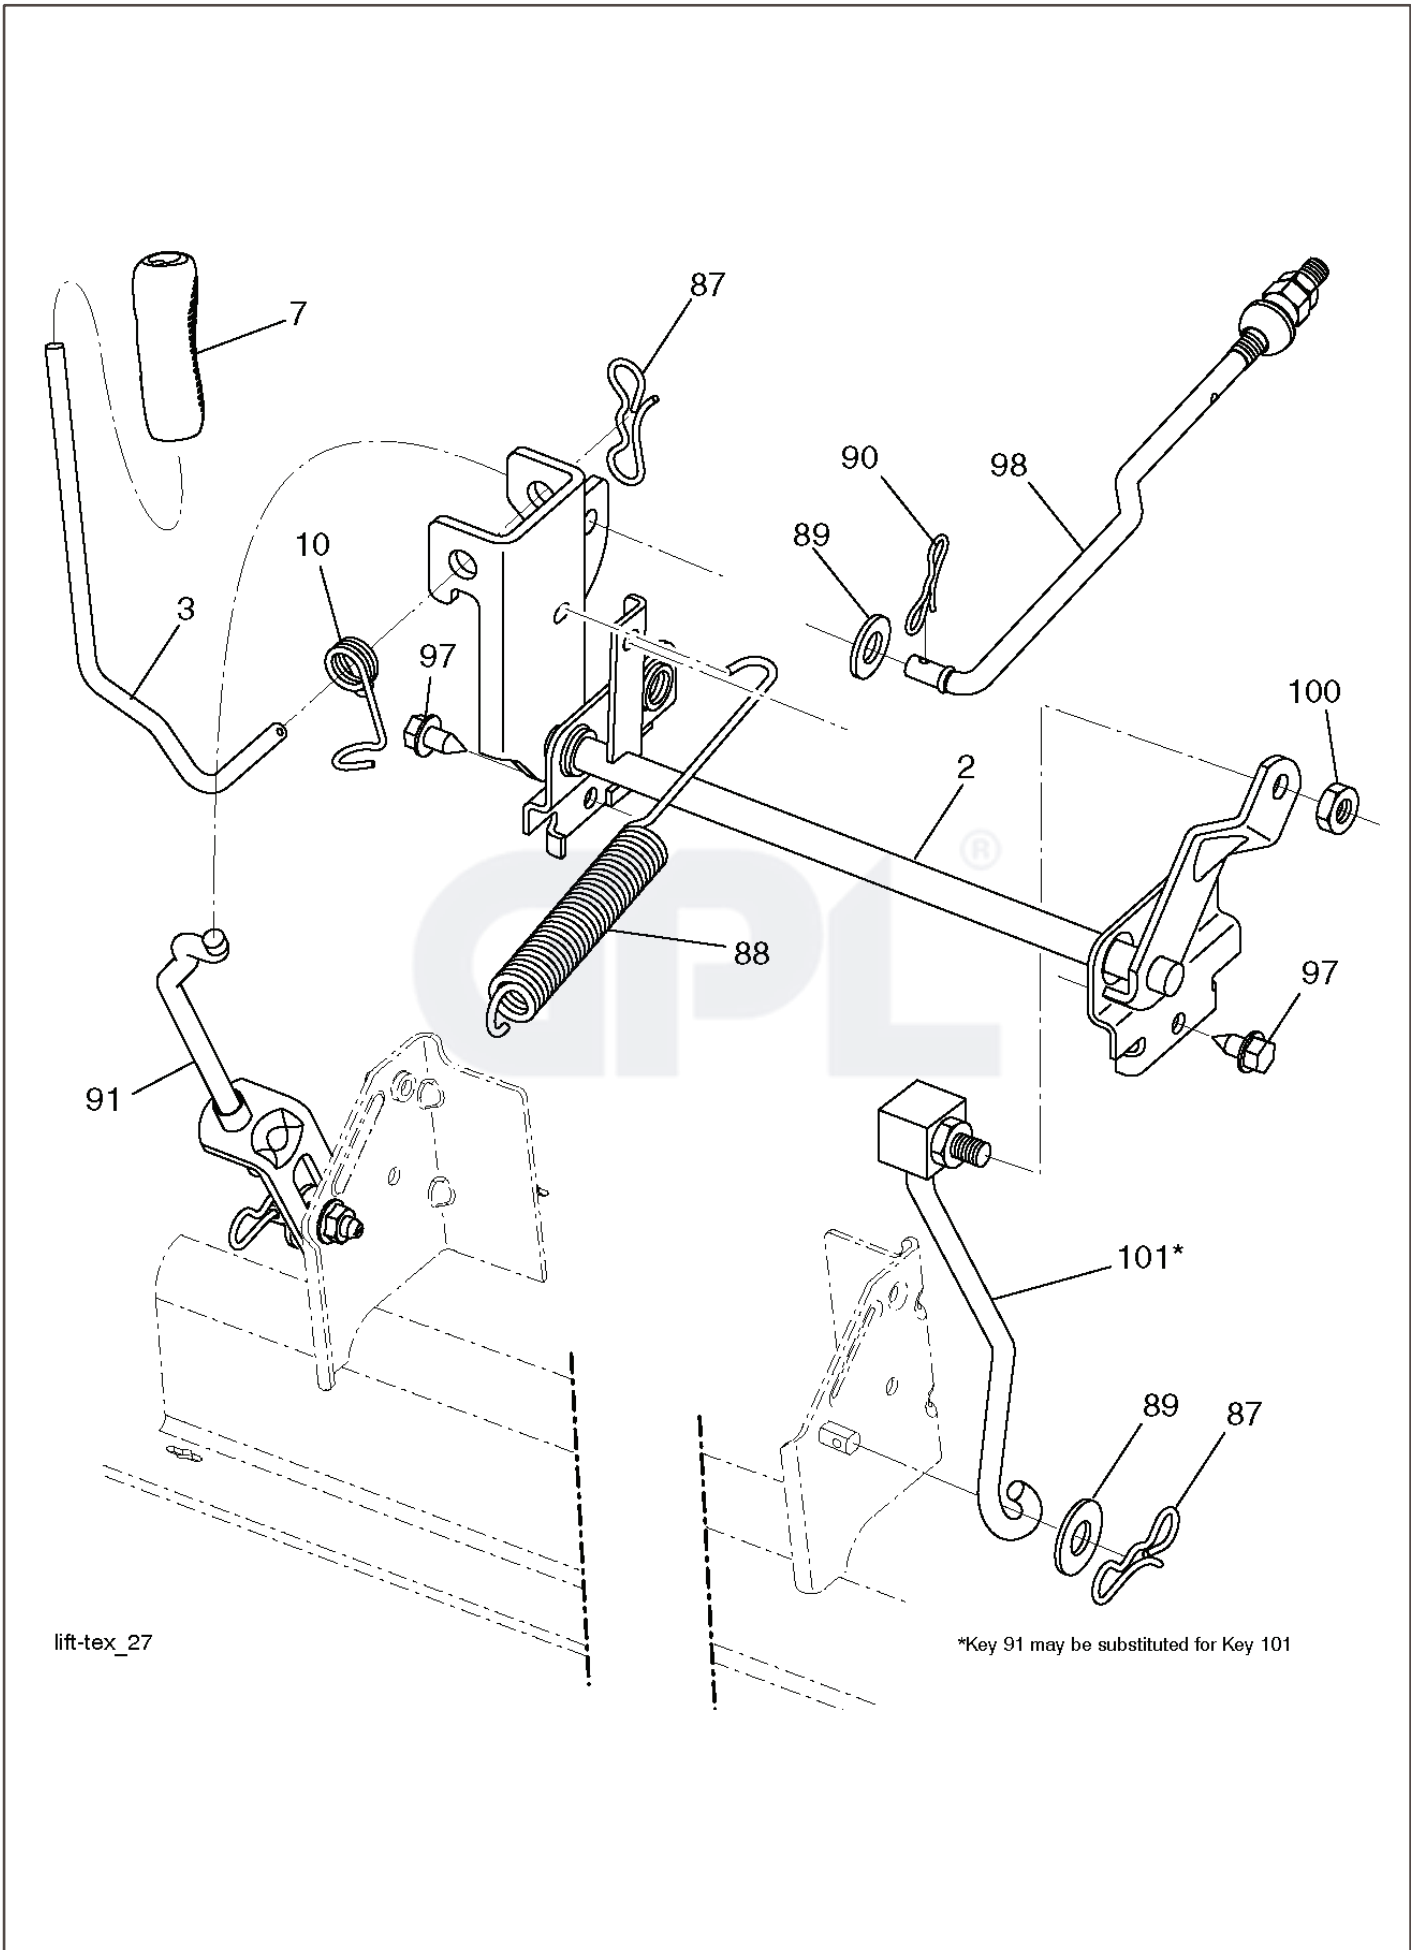

lift-tex_27

*Key 91 may be substituted for Key 101

REF.	PART NO.	DESCRIPTION	REMARK	QTY.	KIT
2	532436996	SHAFT		1	
3	532195231	LEVER		1	
7	532411555	GRIP		1	
10	532196314	SPRING		1	
87	532194209	SPRING		1	
88	532436995	SPRING		1	
89	819191912	WASHER		1	
90	532194208	PIN		1	
91	532195181	LINK		1	
97	817490608	SCREW		1	
98	532195270	LINK		1	
100	873930600	NUT		1	
101	532407003	LINK		1	

GPL®