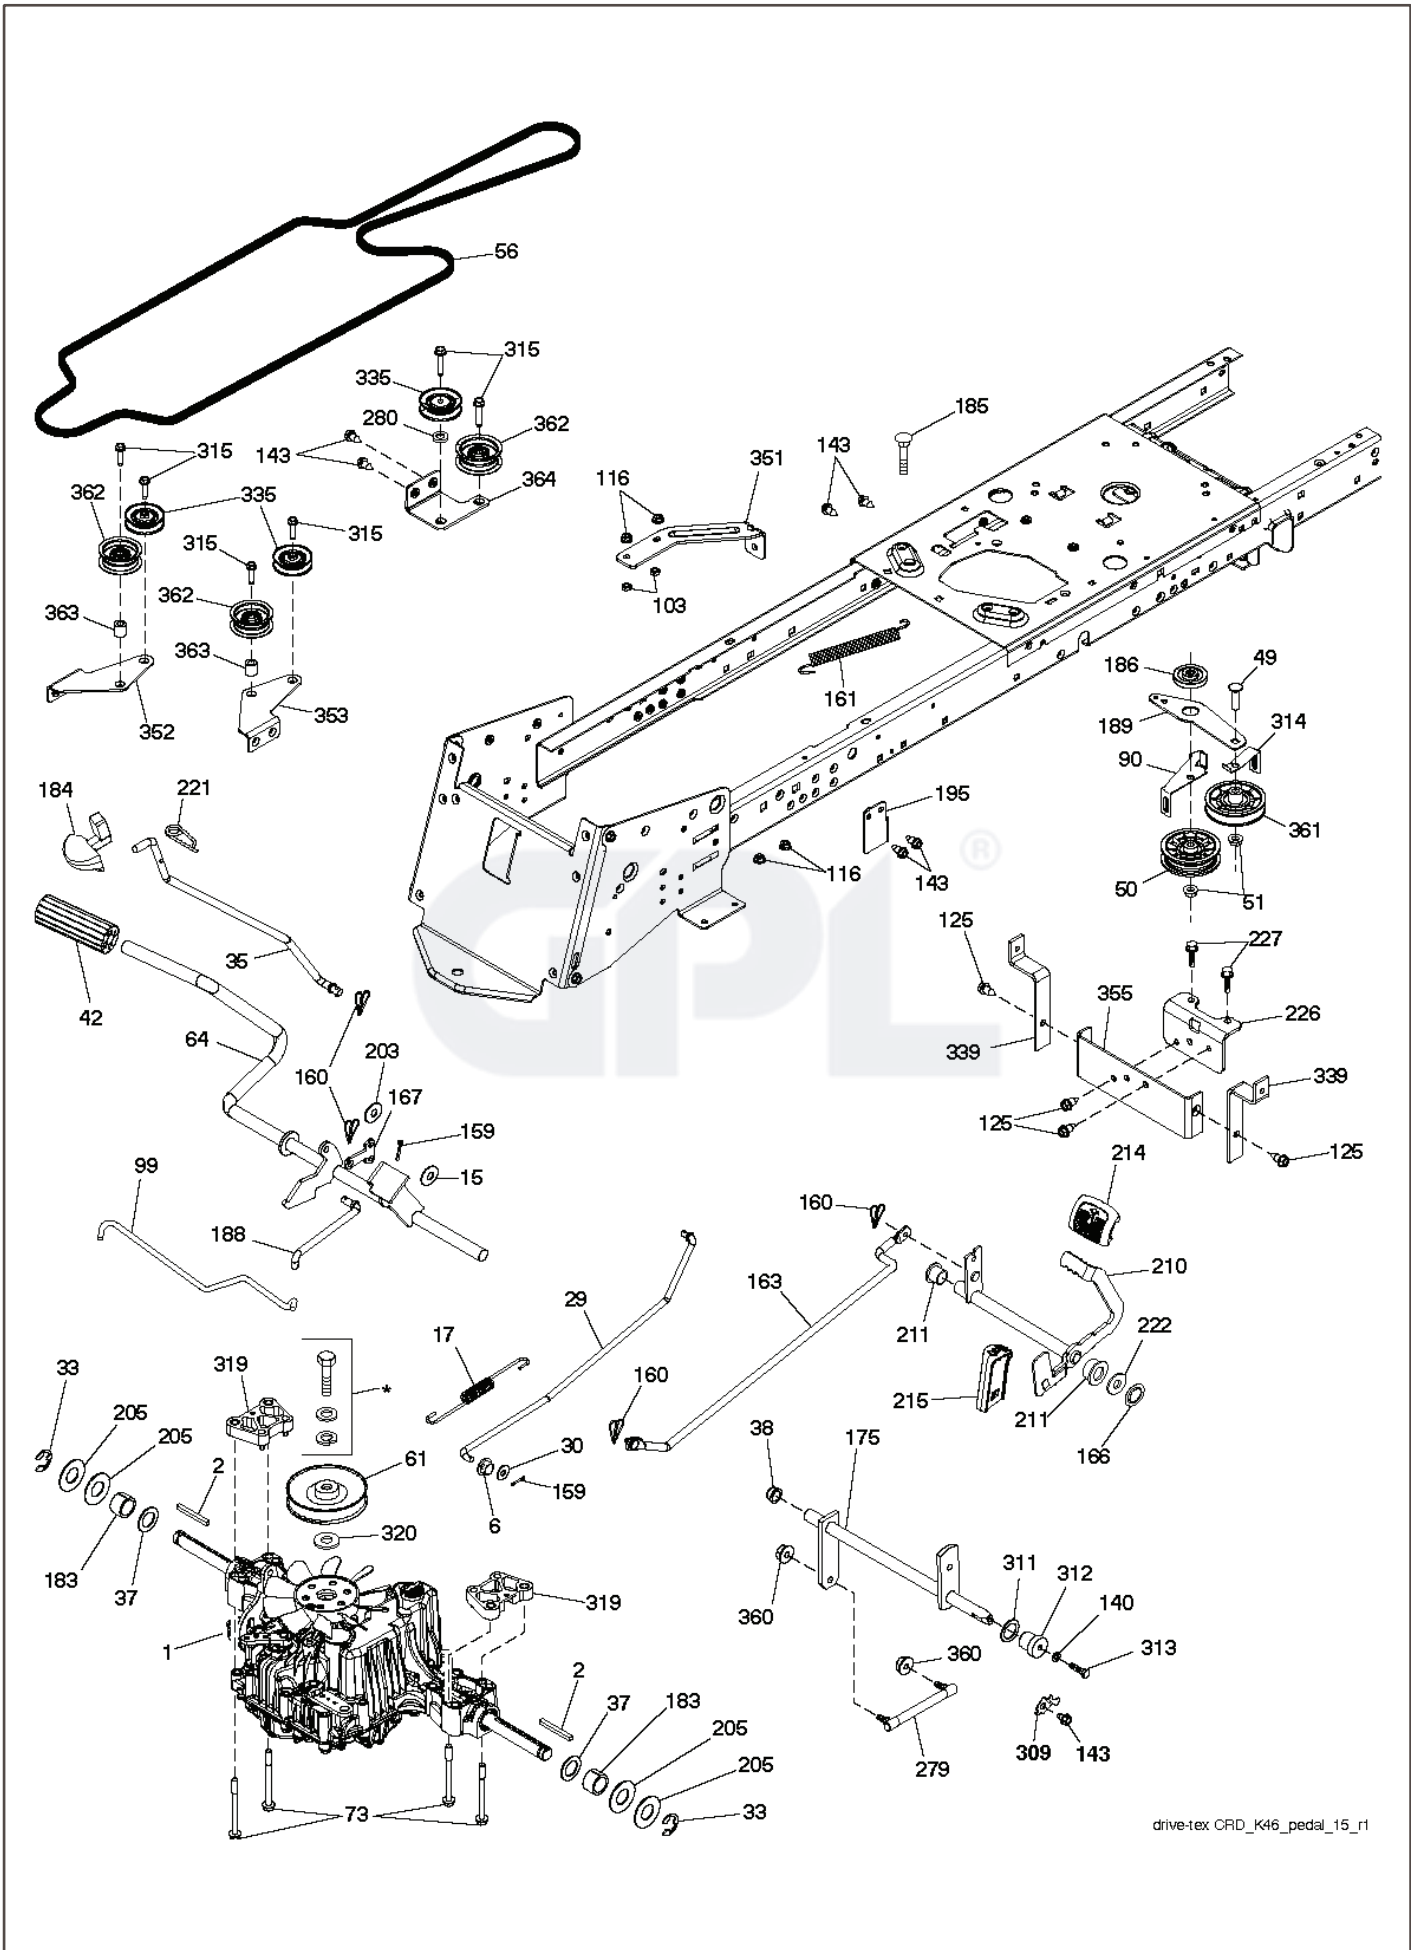

LT 2316 CMA2, 96051000600, 2011-03

SPARE PARTS LIST

439835

REF.	PART NO.	DESCRIPTION	REMARK	QTY.	KIT
273638	273638	PREFILTER		1	
QC12YC	QC12YC	TBD		1	
695666	695666	BENZINFILTER		1	
696854	696854	LFILTER CTH170		1	
532170140	532170140	BELT		1	
532439726	532439726	BELT		1	
532427984	532427984	RIDE ON BLADE		1	
532427985	532427985	BLADE		1	
698754	698754	AIR FILTER		1	

GPL®

REF.	PART NO.	DESCRIPTION	REMARK	QTY.	KIT
1	532428610	TUBE		1	
4	532439612	TUBE		1	
5	532417632	FRAME		1	
6	532126875	RIVET		1	
7	873900400	NUT		1	
8	532425954	COVER		1	
9	532417629	INSERT		1	
10	532436770	FRAME		1	
11	532436771	BRACE		1	
12	532421793	NUT SQUARE		1	
13	532421780	SCREW		1	
14	532421800	BOLT		1	
19	532194208	PIN		1	
20	585368801	BOLT		1	
21	532437006	BAGGER		1	
23	872040410	BOLT		1	
27	532421262	GROMMET		1	
28	532165787	HANDLE		1	
40	532439418	SUPPORT		1	
41	532439435	SUPPORT		1	
42	532440428	CLIP		1	

GPL®

REF.	PART NO.	DESCRIPTION	REMARK	QTY.	KIT
1	532400389	LABEL		1	
2	532422639	DECAL		1	
3	532196841	DECAL		1	
4	532441053	DECAL		1	
5	532159736	DECAL		1	
6	532180432	DECAL		1	
7	532182166	DECAL		1	
8	532439835	DECAL		1	
9	532440247	DECAL		1	
10	532140837	DECAL		1	
11	532437485	DECAL		1	
12	532178302	DECAL		1	
13	532159737	DECAL		1	
14	532441189	DECAL		1	
15	532442647	DECAL		1	
16	532437546	INSERT		1	
17	532437443	DECAL		1	
--	532440901	DECAL		1	
--	532425976	PAD		1	
--	532425986	PAD		1	