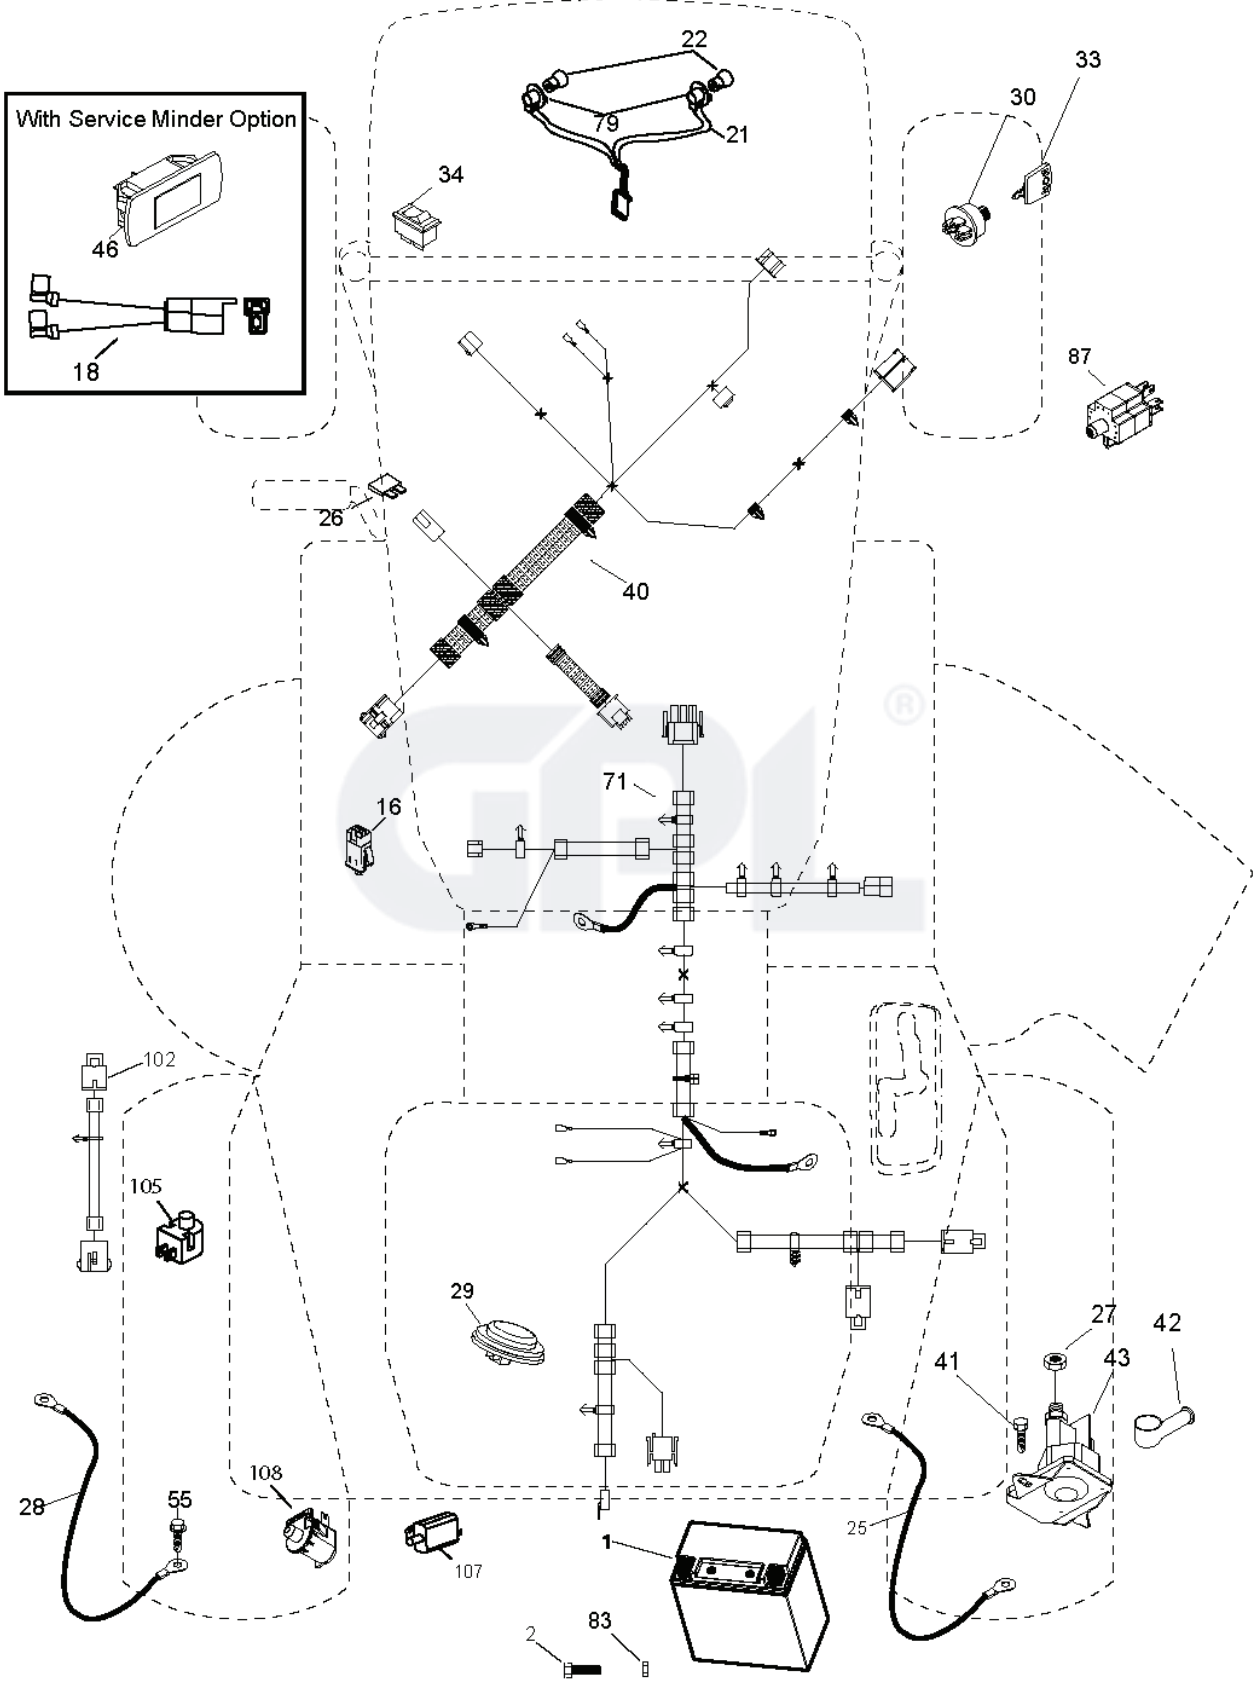

TC03S

With Service Minder Option

REF.	PART NO.	DESCRIPTION	REMARK	QTY.	KIT
1	532437157	BATTERY		1	
2	532440923	SCREW		1	
16	532176138	MICRO SWITCH		1	
18	532442779	HARNESS		1	
21	532183759	HARNESS		1	
22	532004152	BULB		1	
25	532437162	CABLE		1	
26	532175158	FUSE		1	
27	873510400	NUT		1	
28	532437163	CABLE		1	
29	532401545	SWITCH		1	
30	532193350	IGNITION MODULE		1	
33	532411935	KEY		1	
34	532110712	SWITCH		1	
40	532421002	HARNESS		1	
41	817720408	SCREW		1	
42	532131563	COVER		1	
43	532192507	SOLENOID		1	
46	532401763	DISPLAY		1	
55	817060512	SCREW		1	
71	532440820	HARNESS		1	
79	532175242	HOLDER		1	
83	532436774	NUT		1	
87	532421060	SWITCH		1	
102	532441262	HARNESS ASSY		1	
105	532407568	SWITCH		1	
107	532180379	SWITCH FBI		1	
108	532421062	SWITCH		1