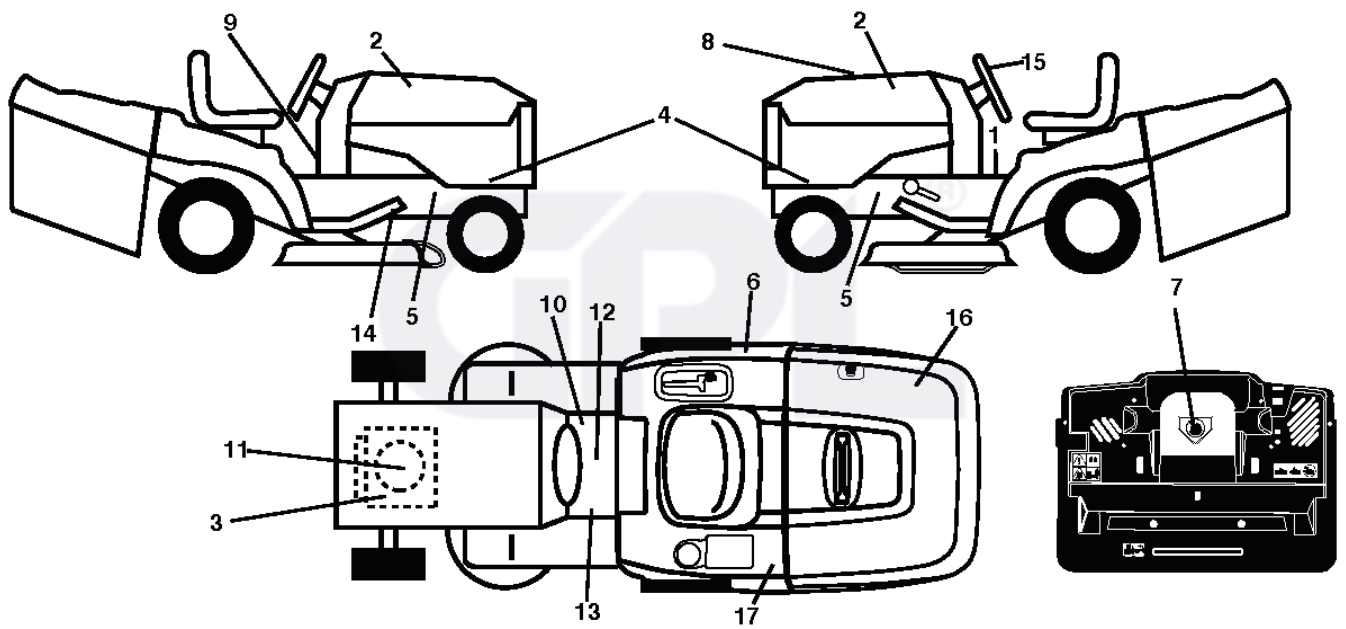

REF.	PART NO.	DESCRIPTION	REMARK	QTY.	KIT
1	532400389	LABEL		1	
2	532422639	DECAL		1	
3	532196841	DECAL		1	
4	532441053	DECAL		1	
5	532159736	DECAL		1	
6	532180432	DECAL		1	
7	532182166	DECAL		1	
8	532439835	DECAL		1	
9	532440247	DECAL		1	
10	532140837	DECAL		1	
11	532437485	DECAL		1	
12	532178302	DECAL		1	
13	532159737	DECAL		1	
14	532441189	DECAL		1	
15	532442647	DECAL		1	
16	532437546	INSERT		1	
17	532437443	DECAL		1	
--	532440901	DECAL		1	
--	532425976	PAD		1	
--	532425986	PAD		1