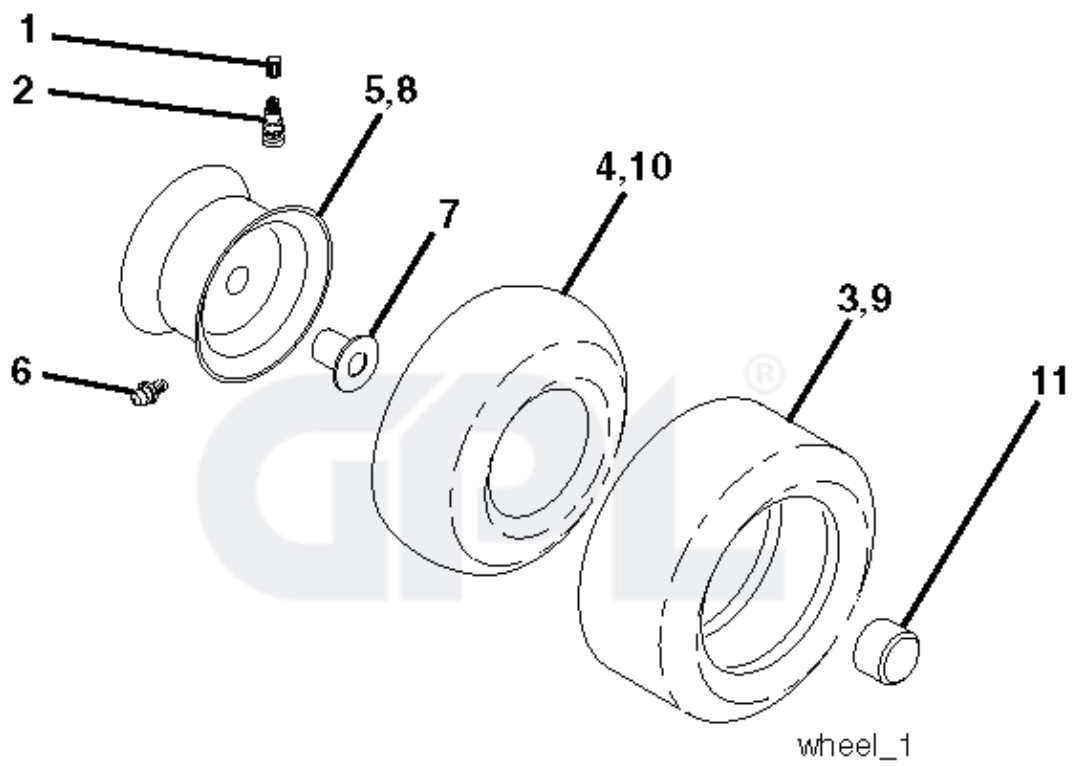

IGNITION SWITCH

POSITION	CIRCUIT "MAKE"
OFF	M+G+A1
RUN/OVERRIDE	B+A1
RUN	B+A1 L+A2
START	B+S+A1

CHASSIS HARNESS CONNECTOR (C1) (MATING SIDE)

DASH HARNESS CONNECTOR (C1) (MATING SIDE)

WIRING INSULATED CLIPS
 NOTE: IF WIRING INSULATED CLIPS WERE REMOVED FOR SERVICING OF UNIT, THEY SHOULD BE RE-INSTALLED TO PROPERLY SECURE YOUR WIRING.

NON-REMOVABLE CONNECTIONS

REMOVABLE CONNECTIONS

seat-tex_6.5SL_2

REF.	PART NO.	DESCRIPTION	REMARK	QTY.	KIT
1	532406625	SEAT		1	
2	532180166	BRACKET		1	
3	532140675	STRAP		1	
6	873800600	NUT		1	
7	532124181	SPRING		1	
8	532171877	BOLT		1	
10	532196977	PLATE		1	
21	532171852	BOLT		1	
37	873800500	LOCK NUT		1	
40	532197661	HANDLE		1	
41	532198200	SPRING		1	
43	874760612	BOLT		1	
44	819133812	WASHER		1	

steering-tex_HUSQSR_26_r2

REF.	PART NO.	DESCRIPTION	REMARK	QTY.	KIT
1	532194637	STEERING WHEEL		1	
2	532195968	SHAFT		1	
4	532403087	SPINDLE		1	
5	532403088	SPINDLE		1	
6	532124931	WASHER		1	
7	532121748	WASHER		1	
8	812000029	RETAINER RING		1	
9	532121232	HUB CAP		1	
13	532121749	WASHER		1	
14	810040600	WASHER		1	
15	873540600	NUT		1	
16	532429373	SHAFT		1	
19	532194729	PLATE		1	
20	532411291	STEERING COLUMN		1	
21	532186737	ADAPTER		1	
22	532420537	SUPPORT		1	
26	532194603	HUB		1	
28	817000612	SCREW		1	
33	810040500	WASHER		1	
35	532194732	PLATE		1	
45	819113812	WASHER		1	
53	532188967	WASHER		1	
57	532407465	BRACKET		1	
58	532194747	BOLT		1	
59	532194748	WASHER		1	
60	873971000	NUT		1	
61	532194740	LINK		1	
62	532194741	LINK		1	
63	817000512	SCREW		1	
64	532199849	SPRING RETAINER		1	
66	871020748	BOLT		1	
67	532194737	BUSHING		1	
68	873900700	NUT		1	
69	532199162	WASHER		1	
70	532196197	BRACKET		1	
71	532190752	SHAFT		1	
72	532428982	BOLT		1	
118	532406013	BEARING		1	
122	532444962	CAP		1	