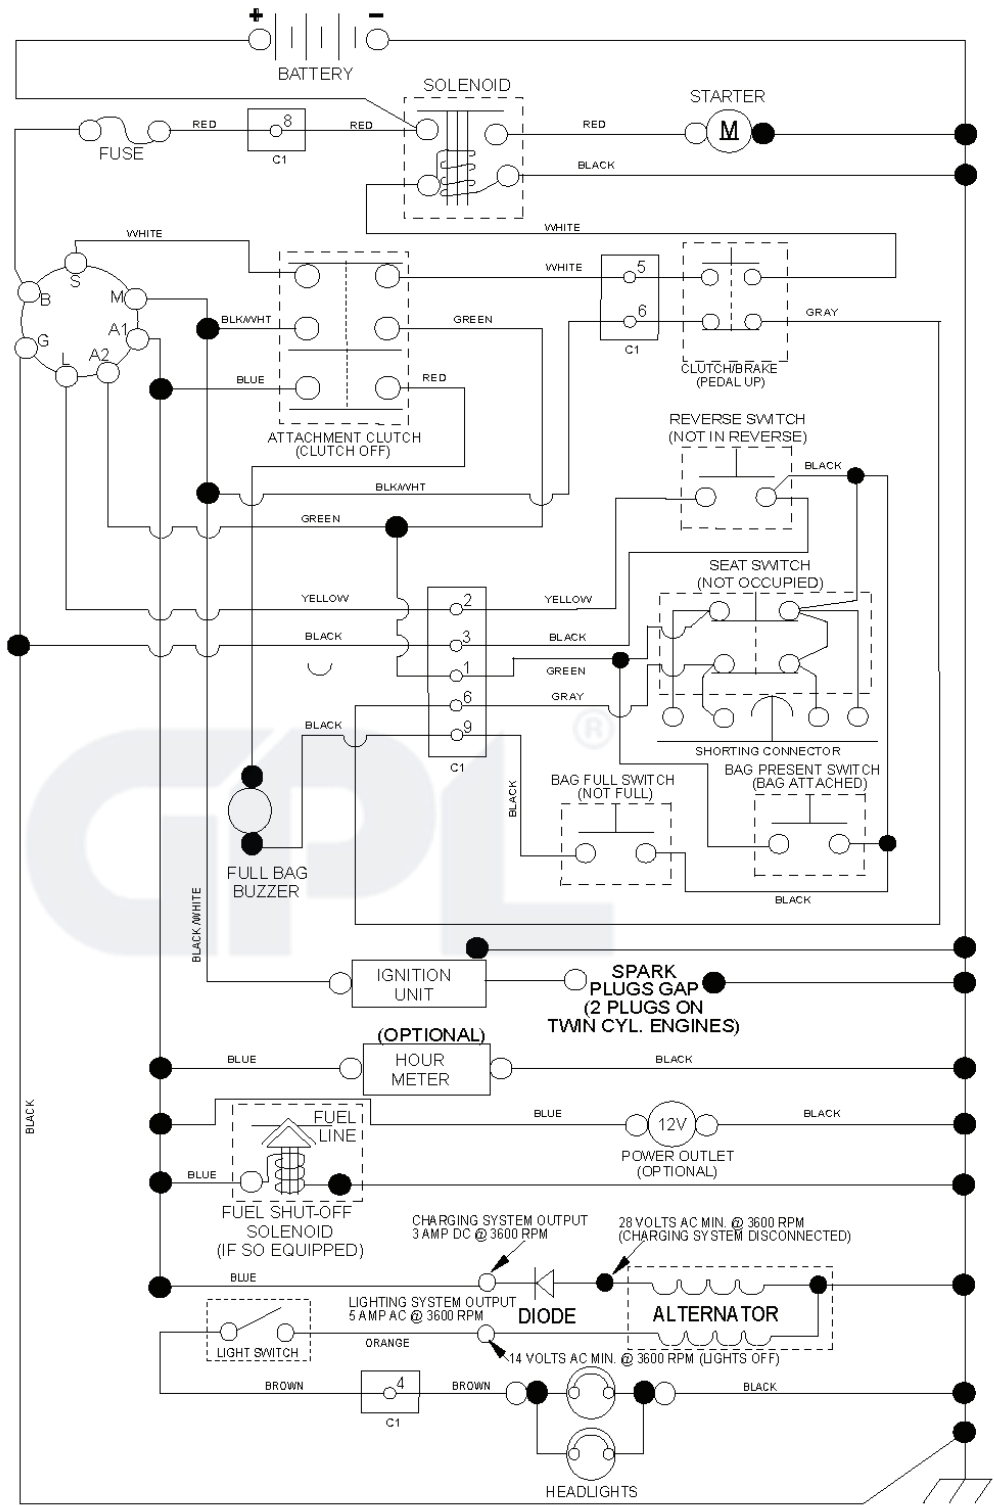

NOTE
YOUR TRACTOR IS EQUIPPED WITH A SPECIAL ALTERNATOR SYSTEM. THE LIGHTS ARE NOT CONNECTED TO THE BATTERY, BUT HAVE THEIR OWN ELECTRICAL SOURCE. BECAUSE OF THIS, THE BRIGHTNESS OF THE LIGHTS WILL CHANGE WITH ENGINE SPEED. AT IDLE THE LIGHTS WILL DIM. AS THE ENGINE SPEED IS INCREASED, THE LIGHTS WILL BECOME THEIR BRIGHTEST.