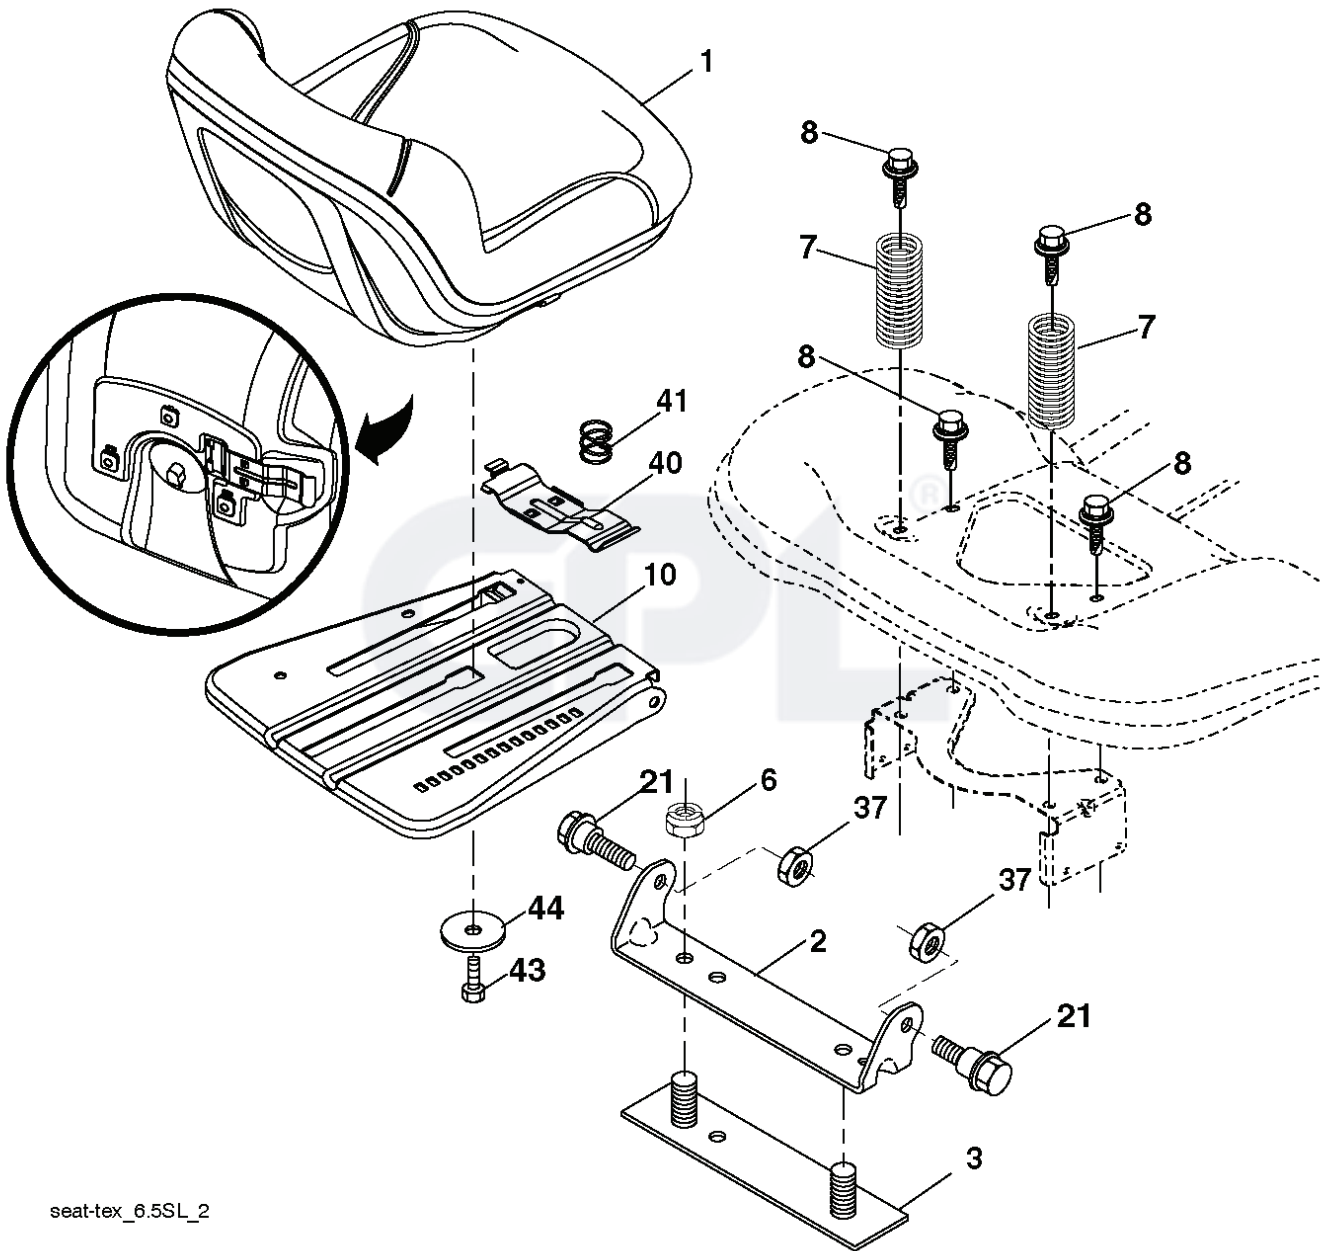

IGNITION SWITCH

POSITION	CIRCUIT "MAKE"
OFF	M+G+A1
RUN/OVERRIDE	B+A1
RUN	B+A1 L+A2
START	B+S+A1

CHASSIS HARNESS CONNECTOR (C1) (MATING SIDE)

DASH HARNESS CONNECTOR (C1) (MATING SIDE)

WIRING INSULATED CLIPS
 NOTE: IF WIRING INSULATED CLIPS WERE REMOVED FOR SERVICING OF UNIT, THEY SHOULD BE RE-INSTALLED TO PROPERLY SECURE YOUR WIRING.

NON-REMOVABLE CONNECTIONS

REMOVABLE CONNECTIONS

seat-tex_6.5SL_2

REF.	PART NO.	DESCRIPTION	REMARK	QTY.	KIT
1	532406625	SEAT		1	
2	532180166	BRACKET		1	
3	532140675	STRAP		1	
6	873800600	NUT		1	
7	532124181	SPRING		1	
8	532171877	BOLT		1	
10	532196977	PLATE		1	
21	532171852	BOLT		1	
37	873800500	LOCK NUT		1	
40	532197661	HANDLE		1	
41	532198200	SPRING		1	
43	874760612	BOLT		1	
44	819133812	WASHER		1	