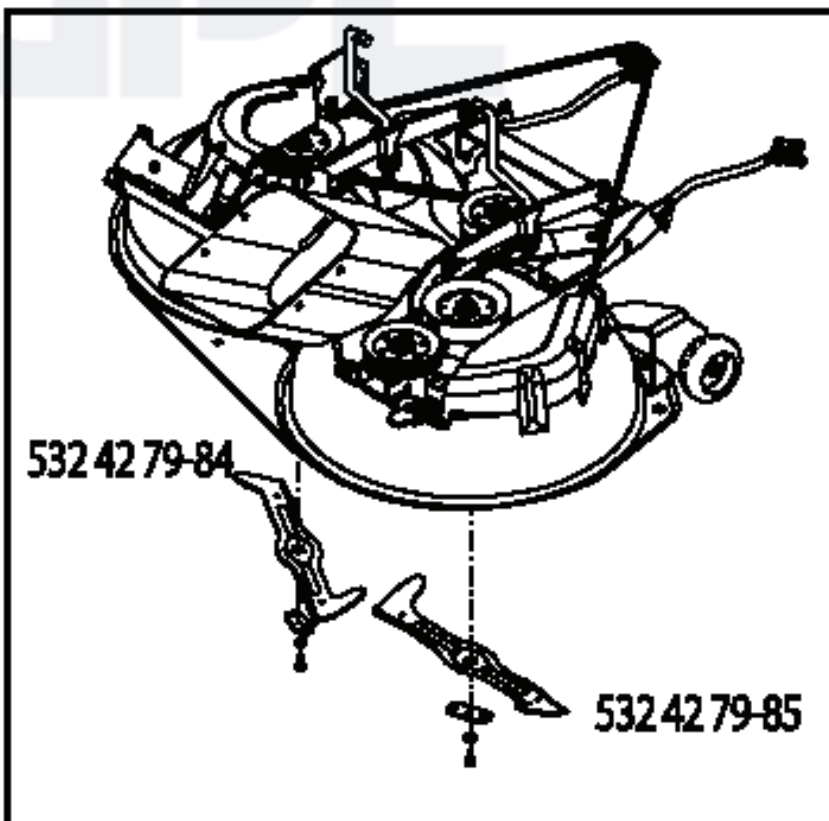

LT 2316 CMA2, 96051000600, 2011-03

SPARE PARTS LIST

439835

REF.	PART NO.	DESCRIPTION	REMARK	QTY.	KIT
273638	273638	PREFILTER		1	
QC12YC	QC12YC	TBD		1	
695666	695666	BENZINFILTER		1	
696854	696854	LFILTER CTH170		1	
532170140	532170140	BELT		1	
532439726	532439726	BELT		1	
532427984	532427984	RIDE ON BLADE		1	
532427985	532427985	BLADE		1	
698754	698754	AIR FILTER		1	

GPL®

REF.	PART NO.	DESCRIPTION	REMARK	QTY.	KIT
1	532428610	TUBE		1	
4	532439612	TUBE		1	
5	532417632	FRAME		1	
6	532126875	RIVET		1	
7	873900400	NUT		1	
8	532425954	COVER		1	
9	532417629	INSERT		1	
10	532436770	FRAME		1	
11	532436771	BRACE		1	
12	532421793	NUT SQUARE		1	
13	532421780	SCREW		1	
14	532421800	BOLT		1	
19	532194208	PIN		1	
20	585368801	BOLT		1	
21	532437006	BAGGER		1	
23	872040410	BOLT		1	
27	532421262	GROMMET		1	
28	532165787	HANDLE		1	
40	532439418	SUPPORT		1	
41	532439435	SUPPORT		1	
42	532440428	CLIP		1	

GPL®

REF.	PART NO.	DESCRIPTION	REMARK	QTY.	KIT
1	532400389	LABEL		1	
2	532422639	DECAL		1	
3	532196841	DECAL		1	
4	532441053	DECAL		1	
5	532159736	DECAL		1	
6	532180432	DECAL		1	
7	532182166	DECAL		1	
8	532439835	DECAL		1	
9	532440247	DECAL		1	
10	532140837	DECAL		1	
11	532437485	DECAL		1	
12	532178302	DECAL		1	
13	532159737	DECAL		1	
14	532441189	DECAL		1	
15	532442647	DECAL		1	
16	532437546	INSERT		1	
17	532437443	DECAL		1	
--	532440901	DECAL		1	
--	532425976	PAD		1	
--	532425986	PAD		1	