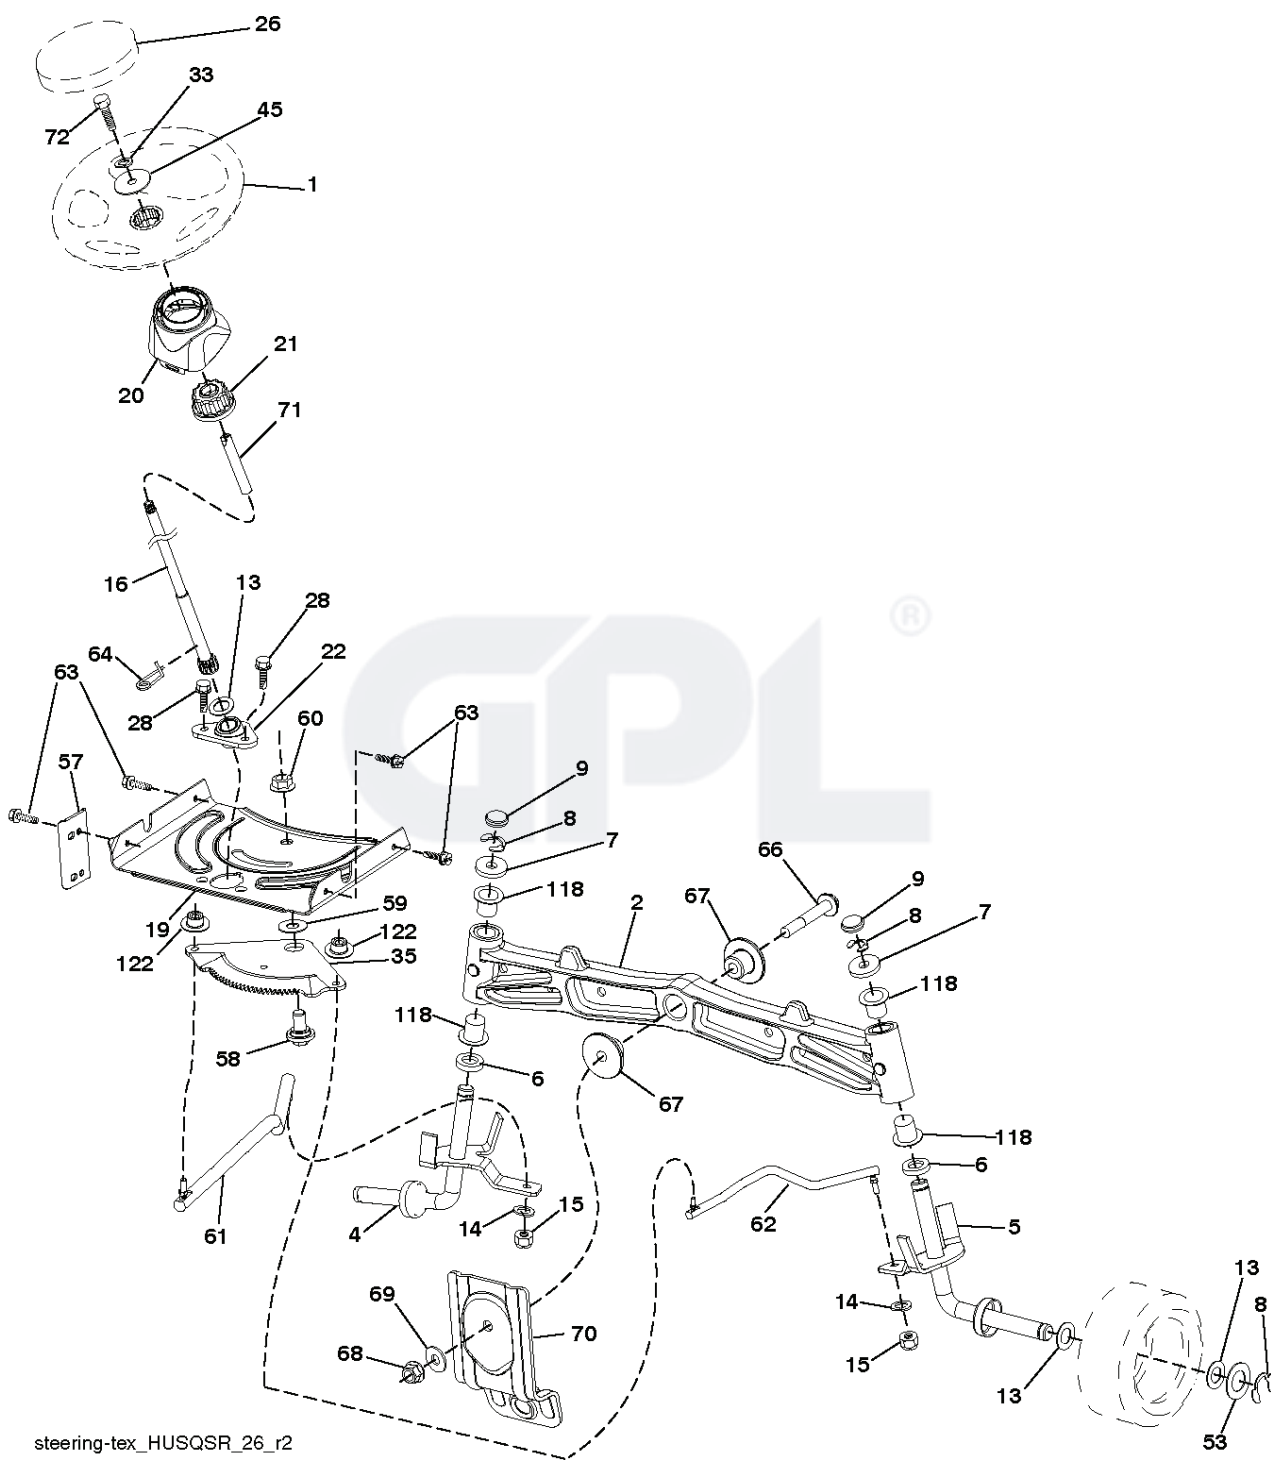

NON-REMOVABLE CONNECTIONS

REMOVABLE CONNECTIONS

seat-tex_6.5SL_2

REF.	PART NO.	DESCRIPTION	REMARK	QTY.	KIT
1	532406625	SEAT		1	
2	532180166	BRACKET		1	
3	532140675	STRAP		1	
6	873800600	NUT		1	
7	532124181	SPRING		1	
8	532171877	BOLT		1	
10	532196977	PLATE		1	
21	532171852	BOLT		1	
37	873800500	LOCK NUT		1	
40	532197661	HANDLE		1	
41	532198200	SPRING		1	
43	874760612	BOLT		1	
44	819133812	WASHER		1	

REF.	PART NO.	DESCRIPTION	REMARK	QTY.	KIT
1	532059192	CAP VALVE		1	
2	532065139	NIPPLE		1	
3	532138336	RIM	Front 6"	1	
4	532059904	HOSE	(Service Item Only)	1	
5	532106222	TIRE	Front 15" x 6.0"-6"	1	
6	532124957	FITTING	(Front Wheel Only)	1	
7	532124959	BEARING	(Front Wheel Only)	1	
8	532175039	HUB CAP		1	
9	532420531	TIRE	Rear 18" x 9.5"-8"	1	
10	532124926	HOSE	(Service Item Only)	1	
11	532138337	RIM SPROCKET	Rear 8"	1	
--	532144334	SEALING FOAM		1	