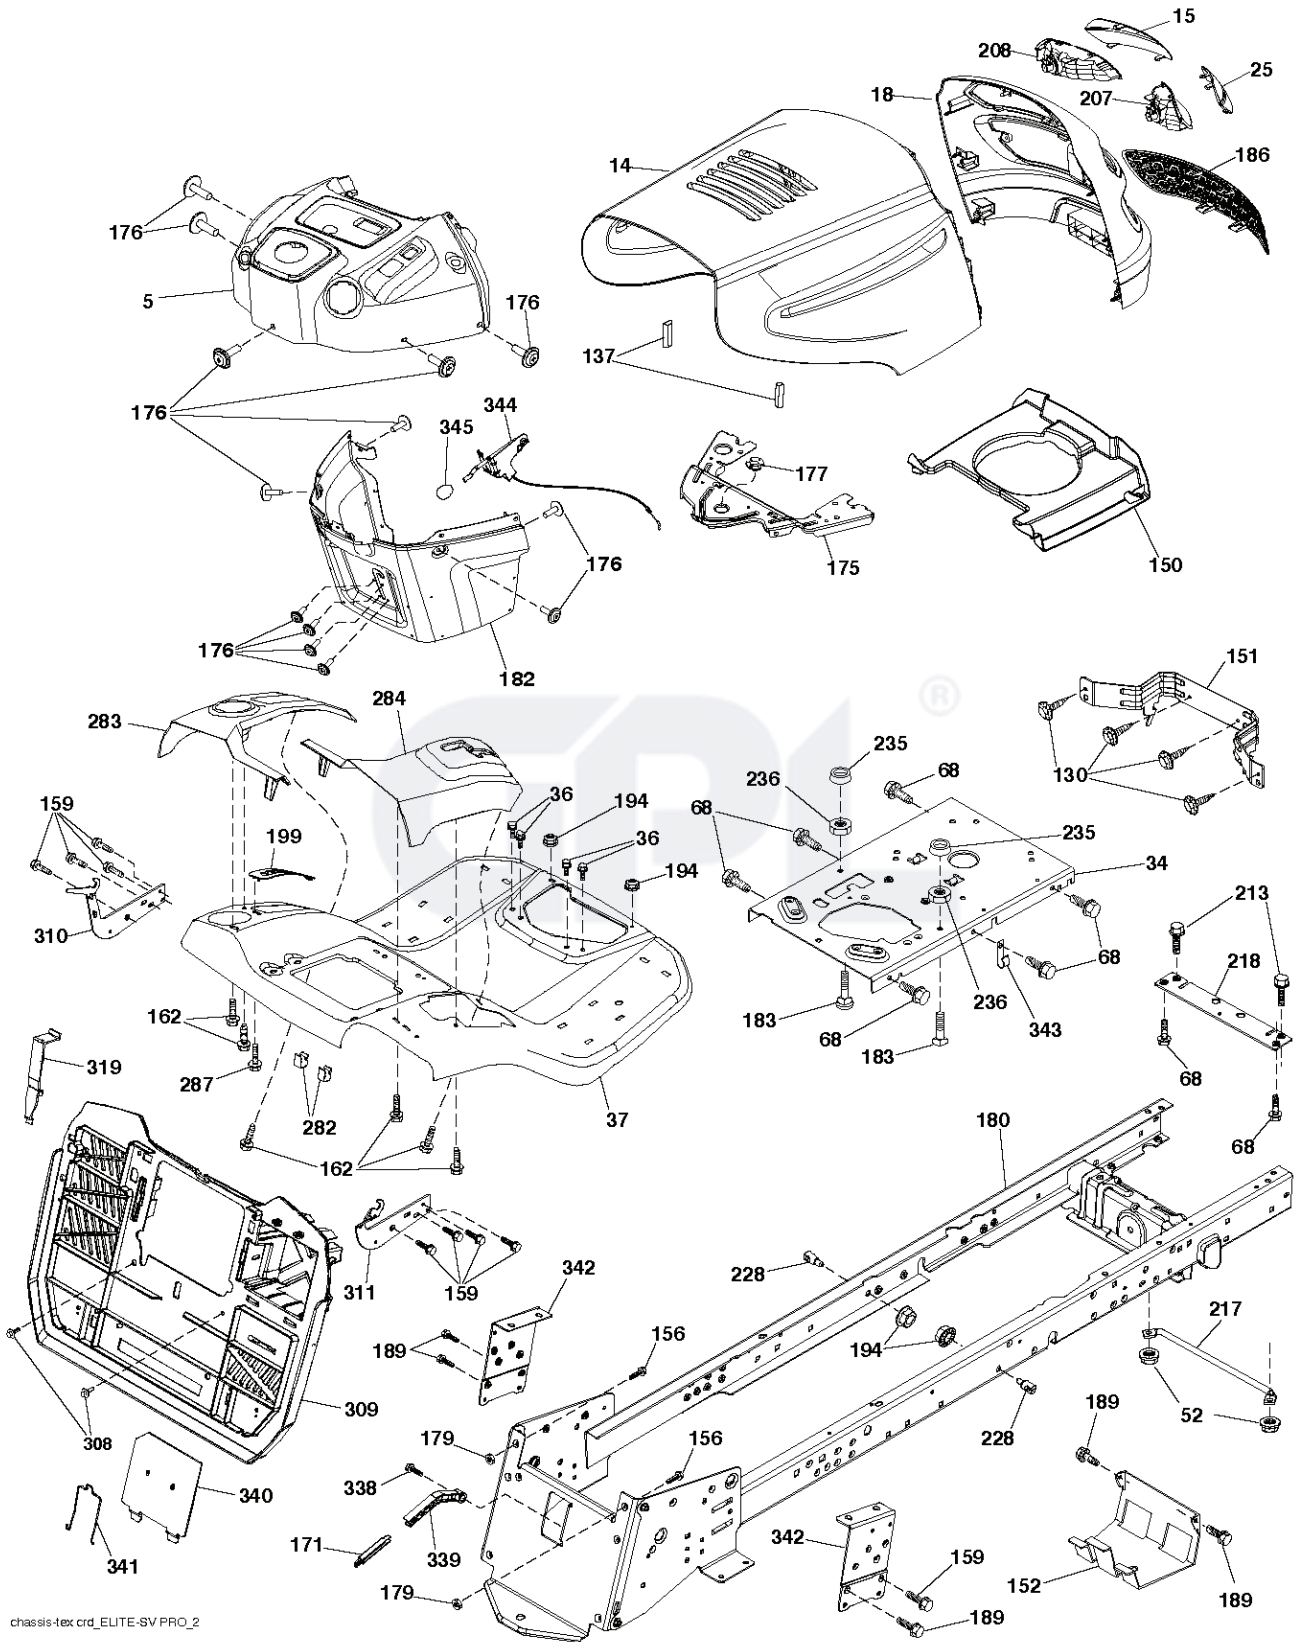

REF.	PART NO.	DESCRIPTION	REMARK	QTY.	KIT
5	532412069	PANEL		1	
14	532442882	HOOD		1	
15	532189754	LENS GRILLE LH		1	
18	532441945	GRILLE		1	
25	532189755	LENS GRILLE RH		1	
34	532447253	PLATE		1	
36	817060512	SCREW		1	
37	532441339	FENDER		1	
52	873680500	NUT		1	
68	817490508	SCREW		1	
130	532416358	SCREW		1	
137	532184921	BUMPER		1	
150	532184322	DUCT		1	
151	532407807	BRACKET		1	
152	532199535	SHIELD		1	
156	872140614	BOLT		1	
159	817000612	SCREW		1	
162	532142432	SCREW		1	
171	532441289	BAGGER		1	
175	532193243	PLATE		1	
176	532400776	SCREW		1	
177	532195228	BUSHING		1	
179	532168937	WASHER		1	
180	532435472	CHASSIS		1	
182	532439326	DASH		1	
183	874520520	BOLT		1	
186	532189753	INSERT GRILLE		1	
189	817000512	SCREW		1	
194	873900500	NUT		1	
199	532418739	PLATE		1	
207	532183833	SUPPORT DE PHARE DROIT		1	
208	532183832	SUPPORT DE PHARE GAUCHE		1	
213	874760512	BOLT		1	
217	532409167	ROD		1	
218	532196395	PLATE		1	
228	532195161	STUD		1	
235	532406129	SPACER		1	
236	873930500	NUT		1	
282	532414110	CLIP		1	
283	532440361	CONSOLE		1	
284	532440360	CONSOLE		1	
287	817600406	SCREW		1	
308	532171877	BOLT		1	
309	532436626	BACK PLATE		1	
310	532446636	BRACKET		1	
311	532446637	BRACKET		1	
319	532174662	BRACKET		1	
338	532436640	BOLT		1	
339	532441288	LEVER		1	
340	532440931	DOOR		1	
341	532436638	LATCH		1	
342	532435938	SUPPORT		1	
343	532440749	CLIP		1	
344	532438970	CONTROL		1	
345	532440639	KNOB		1	
	PART NO.		REMARK		KIT