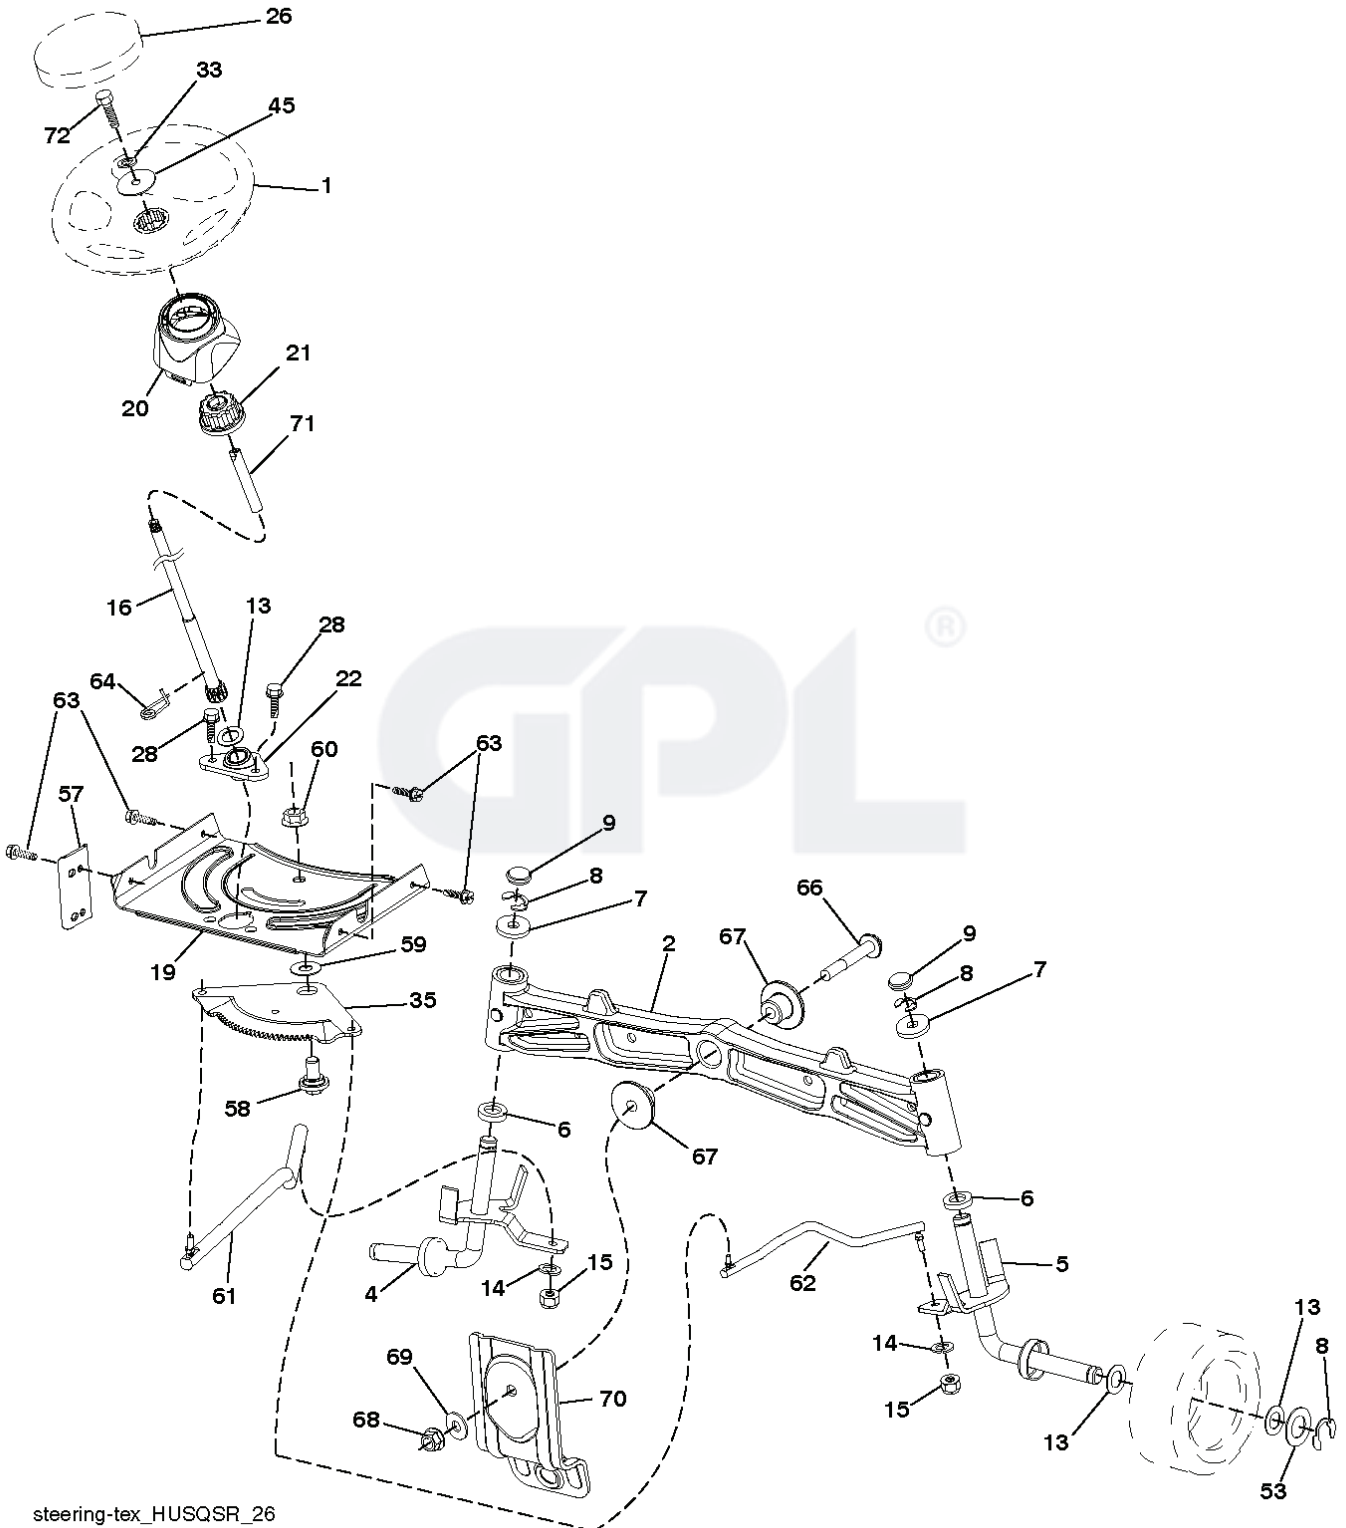

IGNITION SWITCH

POSITION	CIRCUIT	"MAKE"
OFF	M+G+A1	
RUN/OVERRIDE	B+A1	
RUN	B+A1	L+A2
START	B+S+A1	

CHASSIS HARNESS CONNECTOR (C1) (MATING SIDE)

DASH HARNESS CONNECTOR (C1) (MATING SIDE)

WIRING INSULATED CLIPS
 NOTE: IF WIRING INSULATED CLIPS WERE REMOVED FOR SERVICING OF UNIT, THEY SHOULD BE RE-INSTALLED TO PROPERLY SECURE YOUR WIRING.

NON-REMOVABLE CONNECTIONS

REMOVABLE CONNECTIONS

seat-tex_7A-vgt

REF.	PART NO.	DESCRIPTION	REMARK	QTY.	KIT
1	532406625	SEAT		1	
2	532180166	BRACKET		1	
3	532140675	STRAP		1	
6	873800600	NUT		1	
7	532124181	SPRING		1	
8	532171877	BOLT		1	
10	532196977	PLATE		1	
21	532171852	BOLT		1	
37	873800500	LOCK NUT		1	
40	532197661	HANDLE		1	
41	532198200	SPRING		1	
43	874760612	BOLT		1	
44	819133812	WASHER		1	

GPL®

steering-tex_HUSQSR_26

REF.	PART NO.	DESCRIPTION	REMARK	QTY.	KIT
1	532194637	STEERING WHEEL		1	
2	532195968	SHAFT		1	
4	532403087	SPINDLE		1	
5	532403088	SPINDLE		1	
6	532124931	WASHER		1	
7	532121748	WASHER		1	
8	812000029	RETAINER RING		1	
9	532121232	HUB CAP		1	
13	532121749	WASHER		1	
14	810040600	WASHER		1	
15	873540600	NUT		1	
16	532429373	SHAFT		1	
19	532194729	PLATE		1	
20	532411291	STEERING COLUMN		1	
21	532186737	ADAPTER		1	
22	532420537	SUPPORT		1	
26	532194603	HUB		1	
28	817000612	SCREW		1	
33	810040500	WASHER		1	
35	532194732	PLATE		1	
45	819113812	WASHER		1	
53	532188967	WASHER		1	
57	532407465	BRACKET		1	
58	532194747	BOLT		1	
59	532194748	WASHER		1	
60	873971000	NUT		1	
61	532194740	LINK		1	
62	532194741	LINK		1	
63	817000512	SCREW		1	
64	532199849	SPRING RETAINER		1	
66	871020748	BOLT		1	
67	532194737	BUSHING		1	
68	873900700	NUT		1	
69	532199162	WASHER		1	
70	532196197	BRACKET		1	
71	532190752	SHAFT		1	
72	532428982	BOLT		1	