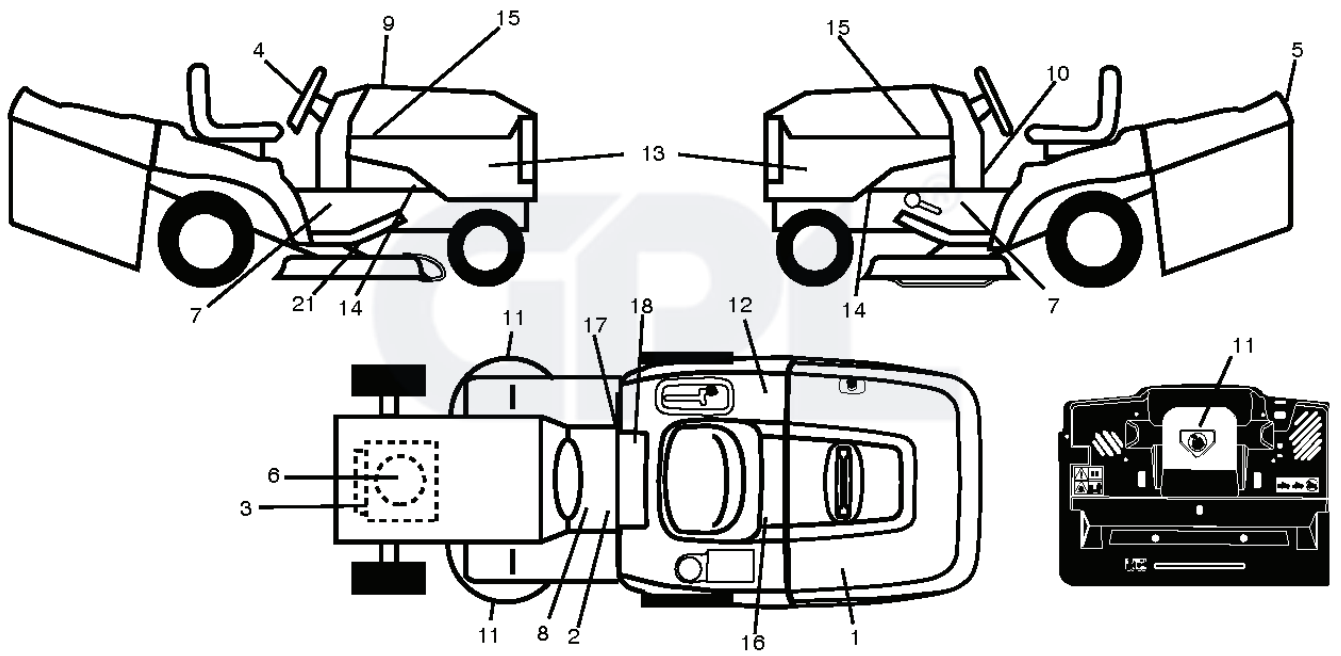

REF.	PART NO.	DESCRIPTION	REMARK	QTY.	KIT
1	532437546	INSERT		1	
2	532400389	LABEL		1	
3	532437485	DECAL		1	
4	532442647	DECAL		1	
5	532437443	DECAL		1	
6	532196841	DECAL		1	
7	532401146	DECAL		1	
8	532159737	DECAL		1	
9	532439835	DECAL		1	
10	532440247	DECAL		1	
11	532182166	DECAL		1	
12	532180432	DECAL		1	
13	532441053	DECAL		1	
14	532159736	DECAL		1	
15	532422639	DECAL		1	
16	532440901	DECAL		1	
17	532140837	DECAL		1	
18	532178302	DECAL		1	
21	532441189	DECAL		1	
--	532425976	PAD		1	
--	532425986	PAD		1