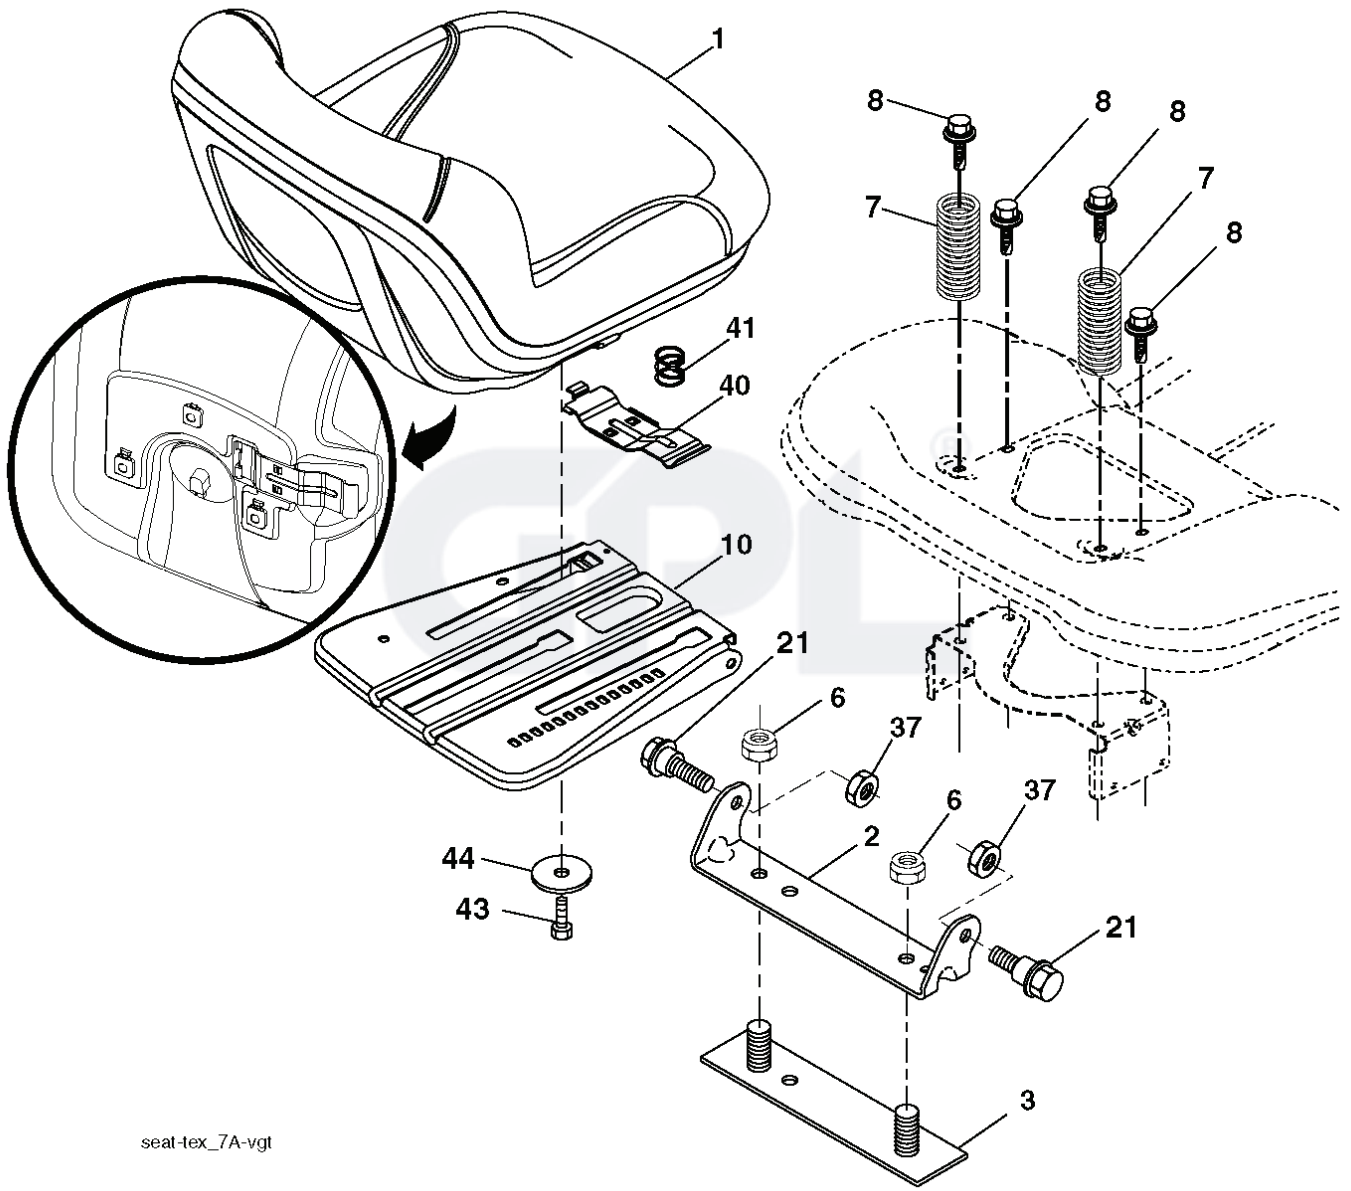

IGNITION SWITCH

POSITION	CIRCUIT	"MAKE"
OFF	M+G+A1	
RUN/OVERRIDE	B+A1	
RUN	B+A1	L+A2
START	B+S+A1	

CHASSIS HARNESS CONNECTOR (C1) (MATING SIDE)

DASH HARNESS CONNECTOR (C1) (MATING SIDE)

WIRING INSULATED CLIPS
 NOTE: IF WIRING INSULATED CLIPS WERE REMOVED FOR SERVICING OF UNIT, THEY SHOULD BE RE-INSTALLED TO PROPERLY SECURE YOUR WIRING.

NON-REMOVABLE CONNECTIONS

REMOVABLE CONNECTIONS

seat-tex_7A-vgt

REF.	PART NO.	DESCRIPTION	REMARK	QTY.	KIT
1	532406625	SEAT		1	
2	532180166	BRACKET		1	
3	532140675	STRAP		1	
6	873800600	NUT		1	
7	532124181	SPRING		1	
8	532171877	BOLT		1	
10	532196977	PLATE		1	
21	532171852	BOLT		1	
37	873800500	LOCK NUT		1	
40	532197661	HANDLE		1	
41	532198200	SPRING		1	
43	874760612	BOLT		1	
44	819133812	WASHER		1	