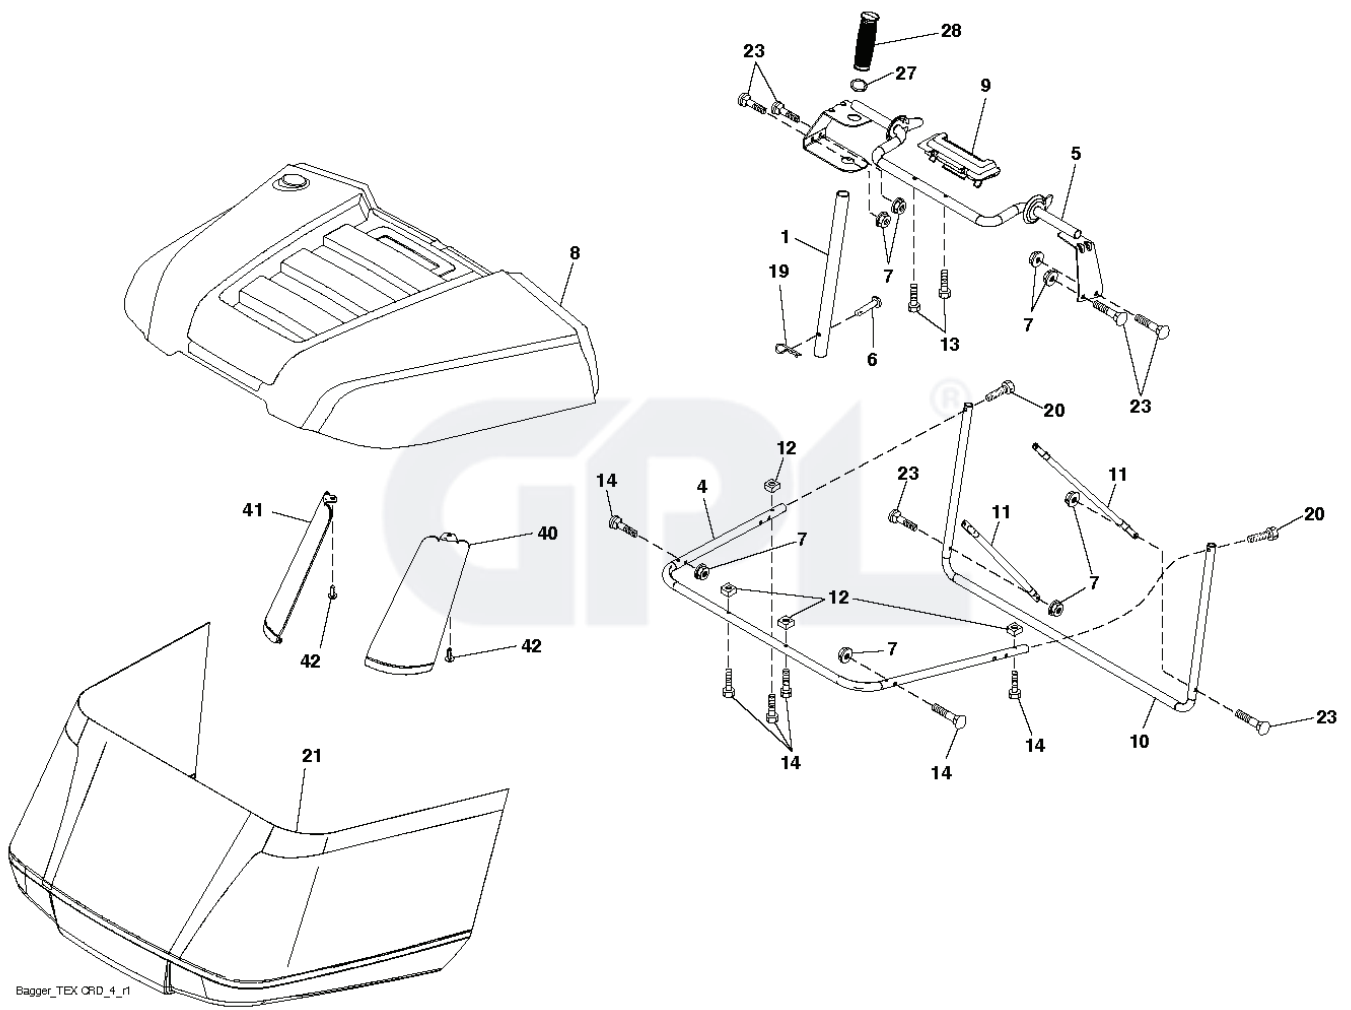

REF.	PART NO.	DESCRIPTION	REMARK	QTY.	KIT
1	532059192	CAP VALVE		1	
2	532065139	NIPPLE		1	
3	532106222	TIRE	Front 15" x 6.0"-6"	1	
4	532059904	HOSE	(Service Item Only)	1	
5	532138336	RIM	Front 6"	1	
6	532124957	FITTING	(Front Wheel Only)	1	
7	532124959	BEARING	(Front Wheel Only)	1	
8	532138337	RIM SPROCKET	Rear 8"	1	
9	532420531	TIRE	Rear 18" x 9.5"-8"	1	
10	532124926	HOSE	(Service Item Only)	1	
11	532175039	HUB CAP		1	
--	532144334	SEALING FOAM		1	