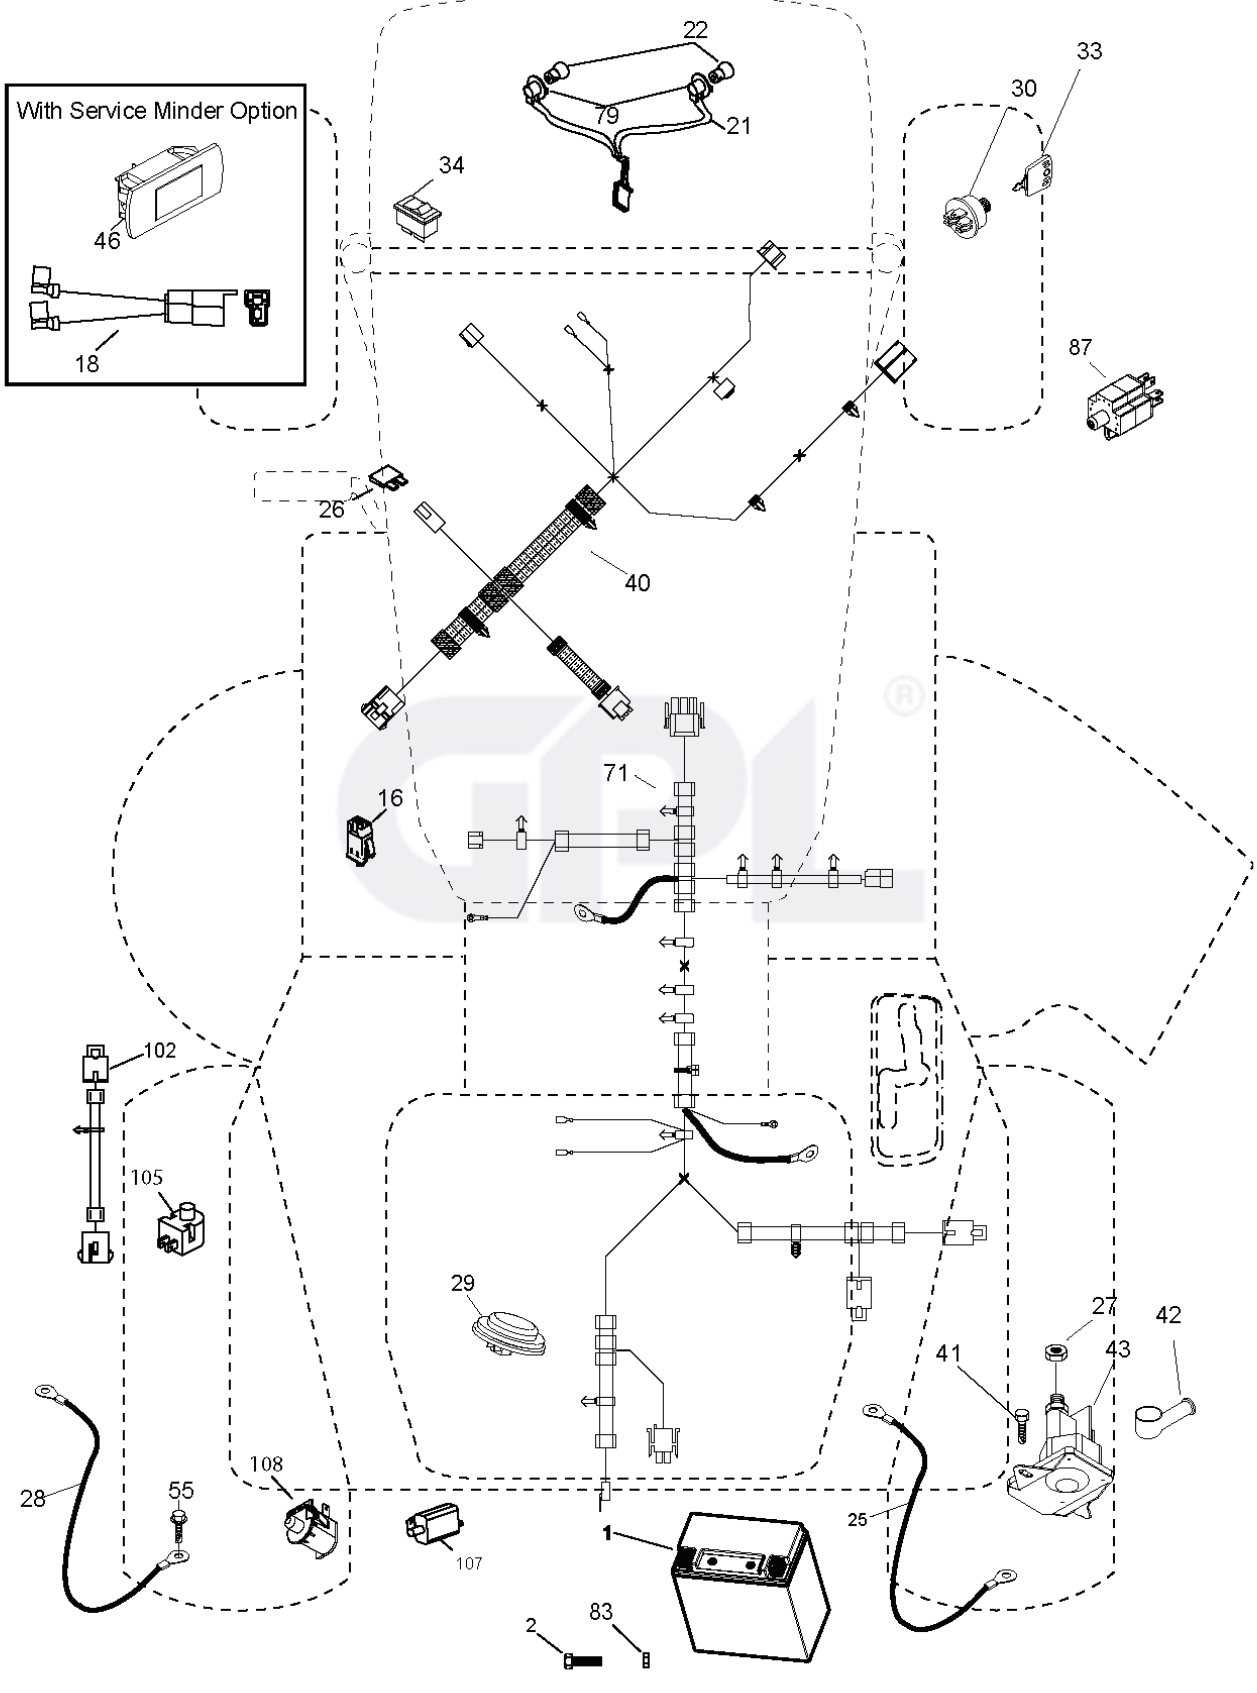

LT 2316 CMA2, 96051002200, 2011-01

SPARE PARTS LIST

TC03S

With Service Minder Option

REF.	PART NO.	DESCRIPTION	REMARK	QTY.	KIT
1	532437157	BATTERY		1	
2	532440923	SCREW		1	
16	532176138	MICRO SWITCH		1	
18	532442779	HARNESS		1	
21	532183759	HARNESS		1	
22	532004152	BULB		1	
25	532437162	CABLE		1	
26	532175158	FUSE		1	
27	873510400	NUT		1	
28	532437163	CABLE		1	
29	532401545	SWITCH		1	
30	532193350	IGNITION MODULE		1	
33	532411935	KEY		1	
34	532110712	SWITCH		1	
40	532421002	HARNESS		1	
42	532131563	COVER		1	
43	532192507	SOLENOID		1	
46	532401763	DISPLAY		1	
55	817060512	SCREW		1	
71	532440820	HARNESS		1	
79	532175242	HOLDER		1	
83	532436774	NUT		1	
87	532421060	SWITCH		1	
41	817720408	SCREW		1	
102	532441262	HARNESS ASSY		1	
105	532407568	SWITCH		1	
107	532180379	SWITCH FBI		1	
108	532421062	SWITCH		1	

REF.	PART NO.	DESCRIPTION	REMARK	QTY.	KIT
1	532059192	CAP VALVE		1	
2	532065139	NIPPLE		1	
3	532106222	TIRE	Front 15" x 6.0"-6"	1	
4	532059904	HOSE	(Service Item Only)	1	
5	532138336	RIM	Front 6"	1	
6	532124957	FITTING	(Front Wheel Only)	1	
7	532124959	BEARING	(Front Wheel Only)	1	
8	532138337	RIM SPROCKET	Rear 8"	1	
9	532420531	TIRE	Rear 18" x 9.5"-8"	1	
10	532124926	HOSE	(Service Item Only)	1	
11	532175039	HUB CAP		1	
--	532144334	SEALING FOAM		1	