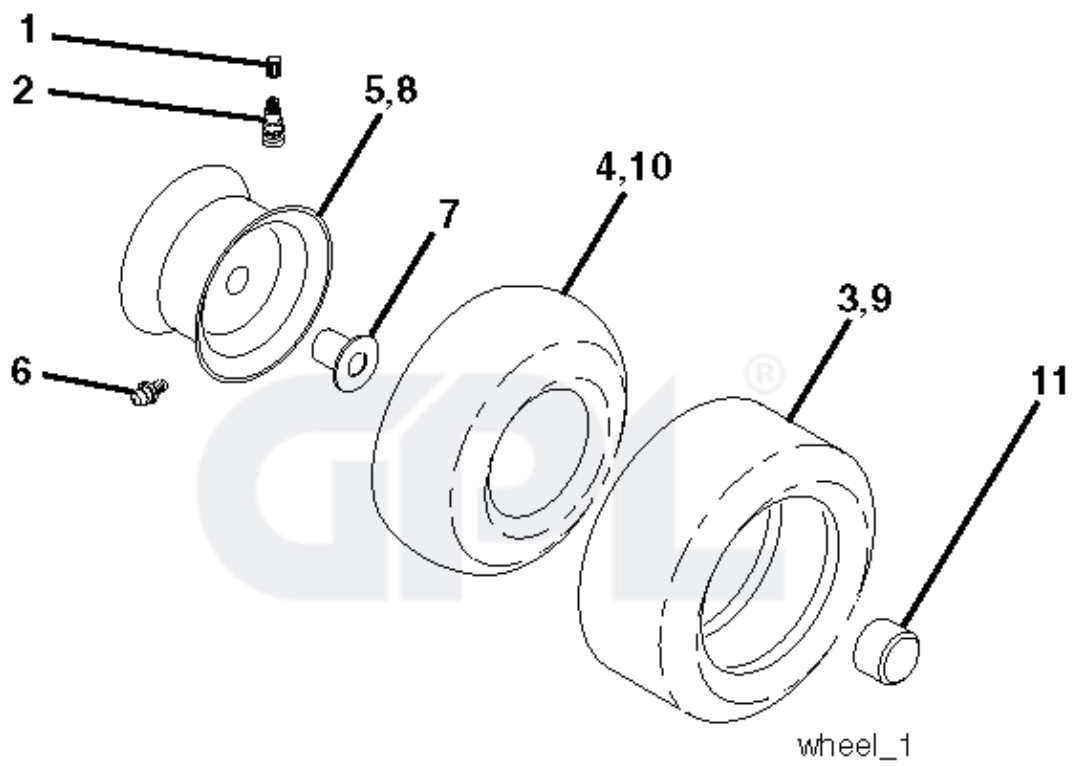

LT 2316 CMA2, 96051002200, 2011-01

SPARE PARTS LIST

TC03S

With Service Minder Option

REF.	PART NO.	DESCRIPTION	REMARK	QTY.	KIT
1	532437157	BATTERY		1	
2	532440923	SCREW		1	
16	532176138	MICRO SWITCH		1	
18	532442779	HARNESS		1	
21	532183759	HARNESS		1	
22	532004152	BULB		1	
25	532437162	CABLE		1	
26	532175158	FUSE		1	
27	873510400	NUT		1	
28	532437163	CABLE		1	
29	532401545	SWITCH		1	
30	532193350	IGNITION MODULE		1	
33	532411935	KEY		1	
34	532110712	SWITCH		1	
40	532421002	HARNESS		1	
42	532131563	COVER		1	
43	532192507	SOLENOID		1	
46	532401763	DISPLAY		1	
55	817060512	SCREW		1	
71	532440820	HARNESS		1	
79	532175242	HOLDER		1	
83	532436774	NUT		1	
87	532421060	SWITCH		1	
41	817720408	SCREW		1	
102	532441262	HARNESS ASSY		1	
105	532407568	SWITCH		1	
107	532180379	SWITCH FBI		1	
108	532421062	SWITCH		1	

REF.	PART NO.	DESCRIPTION	REMARK	QTY.	KIT
1	532059192	CAP VALVE		1	
2	532065139	NIPPLE		1	
3	532106222	TIRE	Front 15" x 6.0"-6"	1	
4	532059904	HOSE	(Service Item Only)	1	
5	532138336	RIM	Front 6"	1	
6	532124957	FITTING	(Front Wheel Only)	1	
7	532124959	BEARING	(Front Wheel Only)	1	
8	532138337	RIM SPROCKET	Rear 8"	1	
9	532420531	TIRE	Rear 18" x 9.5"-8"	1	
10	532124926	HOSE	(Service Item Only)	1	
11	532175039	HUB CAP		1	
--	532144334	SEALING FOAM		1	