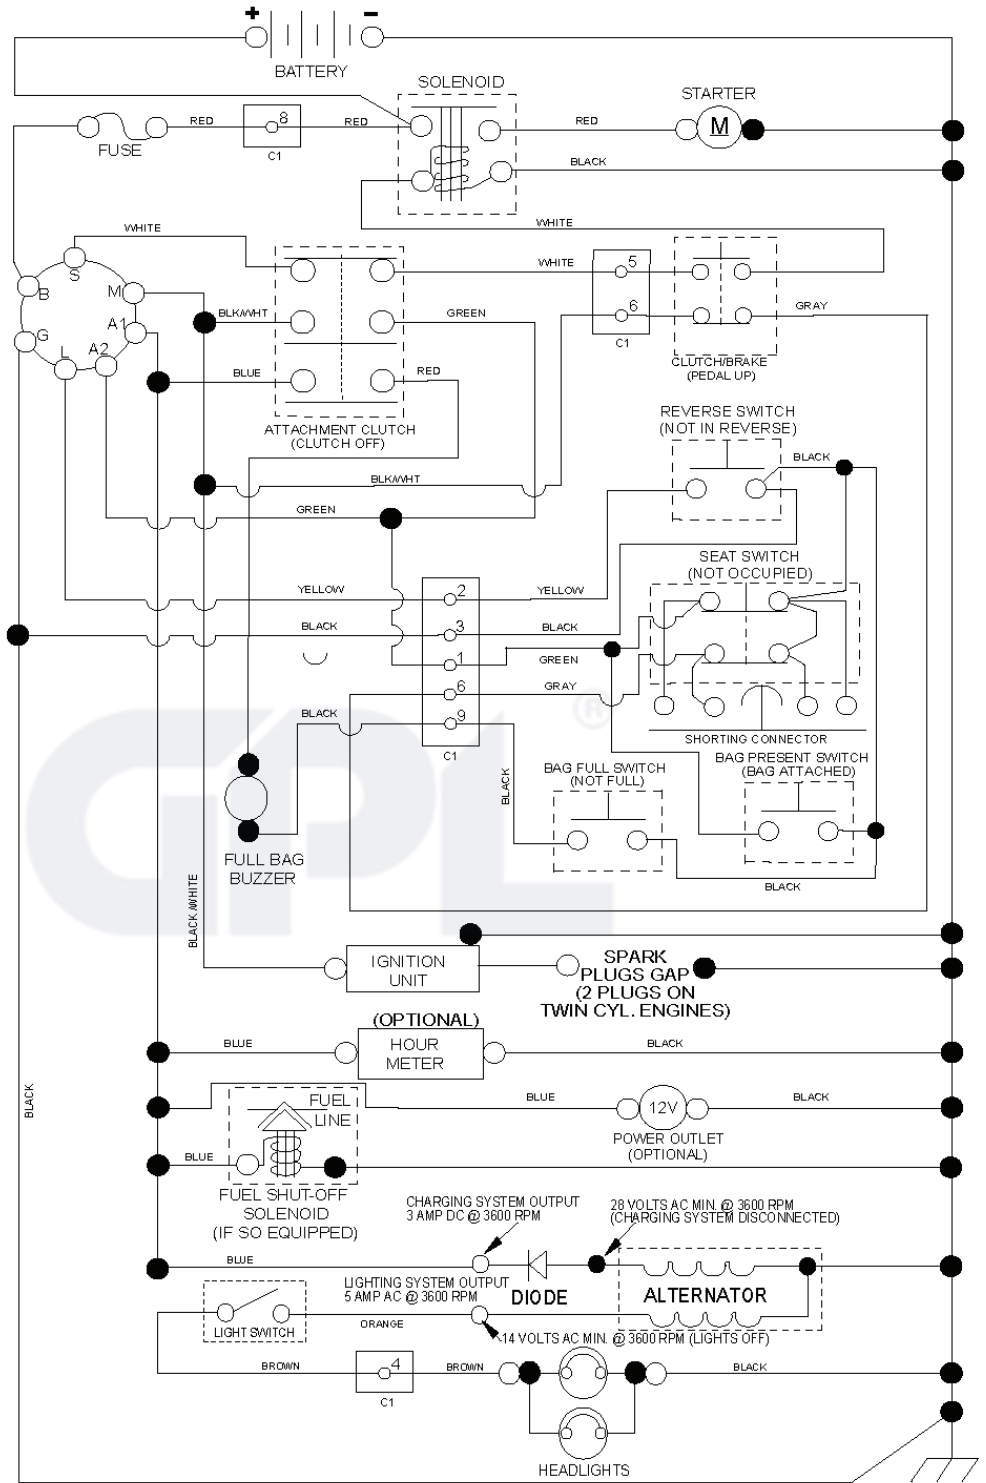

NOTE
YOUR TRACTOR IS EQUIPPED WITH A SPECIAL ALTERNATOR SYSTEM. THE LIGHTS ARE NOT CONNECTED TO THE BATTERY, BUT HAVE THEIR OWN ELECTRICAL SOURCE. BECAUSE OF THIS, THE BRIGHTNESS OF THE LIGHTS WILL CHANGE WITH ENGINE SPEED. AT IDLE THE LIGHTS WILL DIM. AS THE ENGINE SPEED IS INCREASED, THE LIGHTS WILL BECOME THEIR BRIGHTEST.