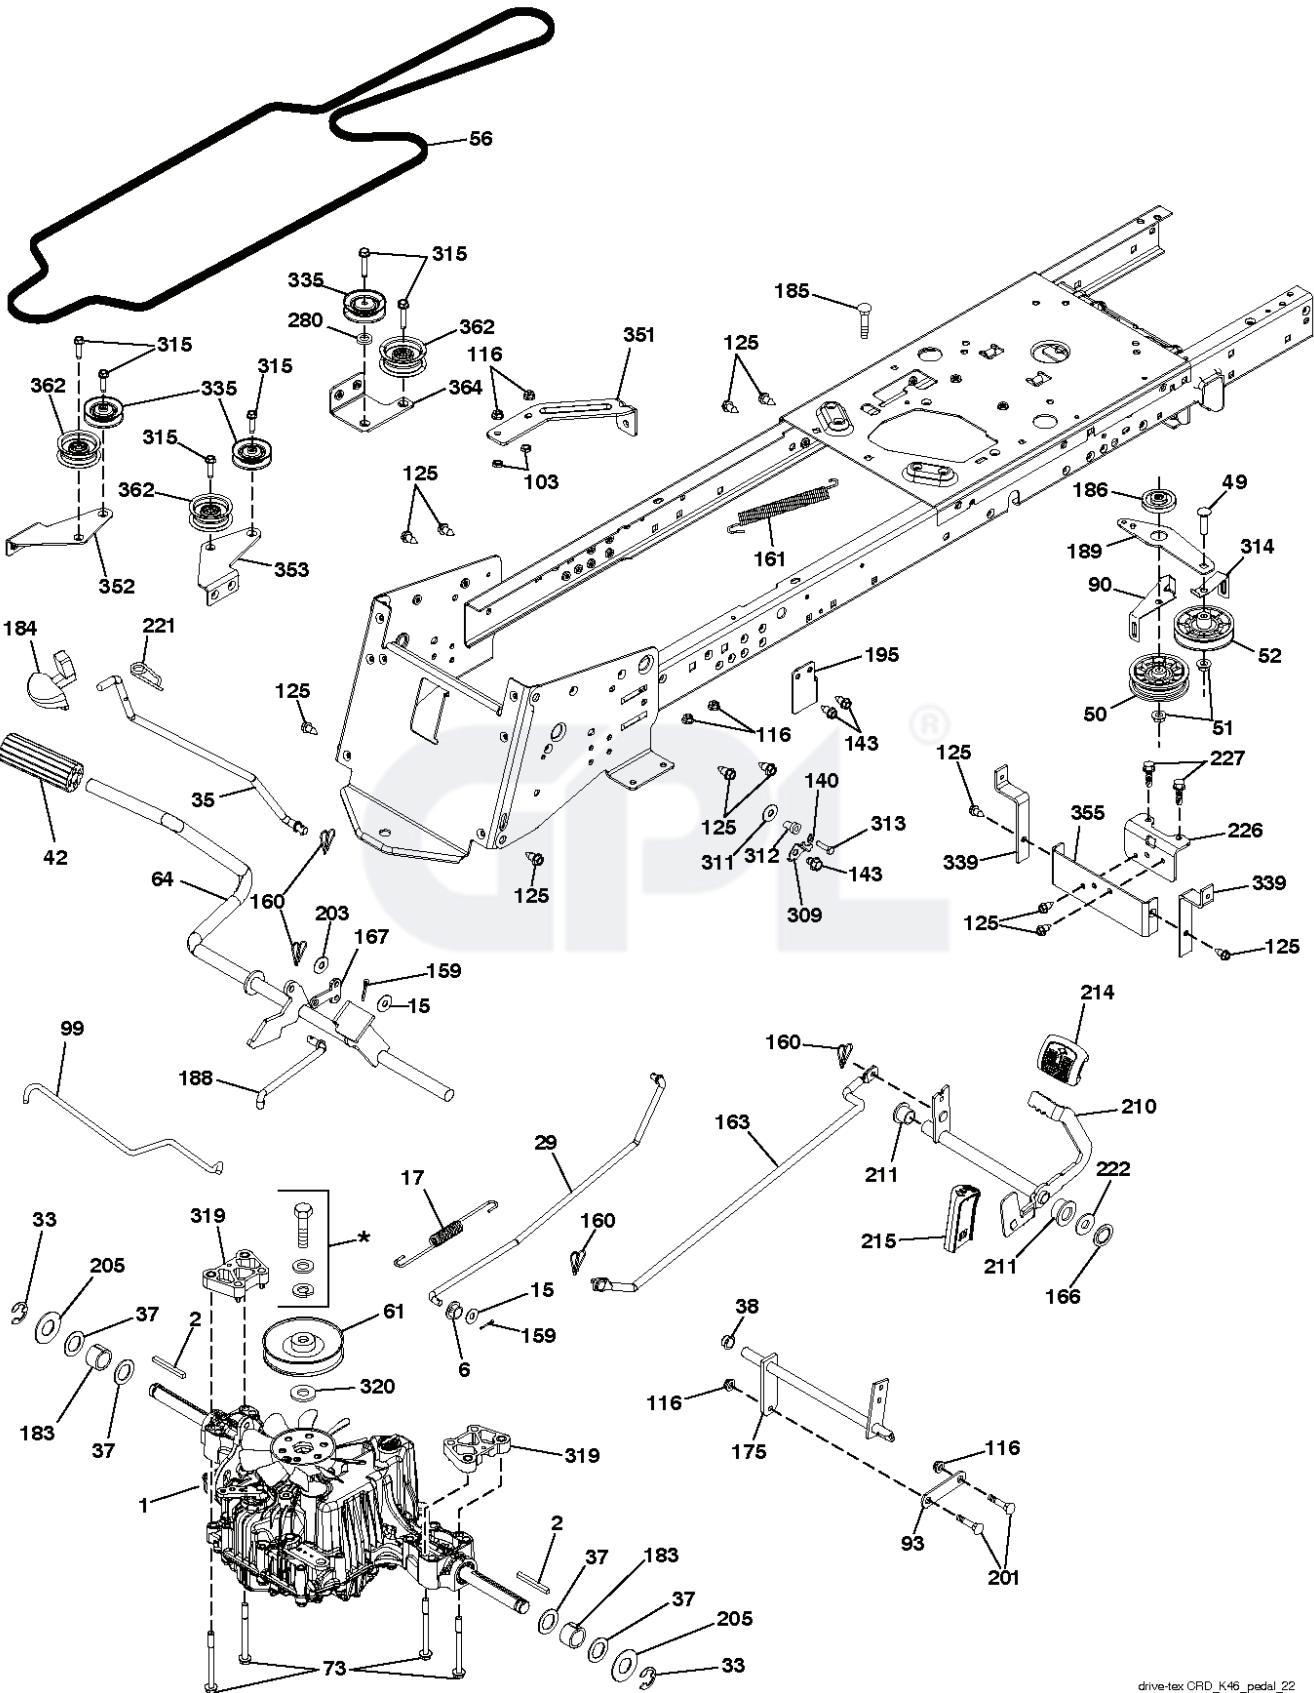

REF.	PART NO.	DESCRIPTION	REMARK	QTY.	KIT
1	000000000	W/O DESCRIPTION	Transaxle Tufftorq K46DF (436814)	1	
2	532123583	KEY		1	
6	532124028	BUSHING		1	
15	819131616	WASHER		1	
17	532436227	SPRING		1	
29	532435881	ROD		1	
33	812000001	RETAINER RING		1	
35	532197722	ROD		1	
37	532121749	WASHER		1	
38	532169613	SLEEVE		1	
42	532124872	PEDAL RUBBER		1	
49	872110614	BOLT		1	
50	532194327	PULLEY		1	
51	873900600	NUT		1	
52	532194326	PULLEY		1	
56	532170140	BELT		1	
61	532437788	PULLEY		1	
64	532197865	SHAFT		1	
73	874490556	BOLT		1	
90	532443605	KEEPER		1	
93	532437262	LINK		1	
99	532443947	ROD		1	
103	873350500	NUT		1	
116	873900500	NUT		1	
125	817000512	SCREW		1	
140	810040400	WASHER		1	
143	817490508	SCREW		1	
159	876020412	SPLIT PIN		1	
160	532169484	PIN		1	
161	532105709	SPRING		1	
163	532436632	ROD		1	
166	532429164	NUT		1	
167	532405257	LATCH		1	
175	532429359	SHAFT		1	
183	532137057	SPACER		1	
184	532441504	BRAKE		1	
185	872110622	BOLT		1	
186	532194321	SPACER		1	
188	532194323	LINK		1	
189	532433611	BELLCRANK		1	
195	532435865	BRACKET		1	
201	532169612	SCREW		1	
203	819111116	WASHER		1	
205	532121748	WASHER		1	
210	532400980	PEDAL ARM		1	
211	532120183	BEARING		1	
214	532421263	PAD		1	
215	532419482	PEDAL RUBBER		1	
221	532403187	SPRING		1	
222	879212010	WASHER		1	
226	532401564	BRACKET		1	
227	817490512	SCREW		1	
280	819111012	WASHER		1	
309	532165580	RETAINER		1	
311	532169845	WASHER		1	
312	532165614	HUB		1	
313	874780416	BOLT		1	
314	532444713	RETAINER		1	
315	817580520	BOLT		1	
319	532436794	SPACER		1	
335	532199534	PULLEY		1	
339	532436867	STRAP		1	
351	532436998	BRACKET		1	
352	532435819	BRACKET		1	
353	532436577	BRACKET		1	
355	532435669	STRAP		1	
320	532187690	WASHER		1	
362	532436812	IDLER		1	
364	532443032	BRACKET		1