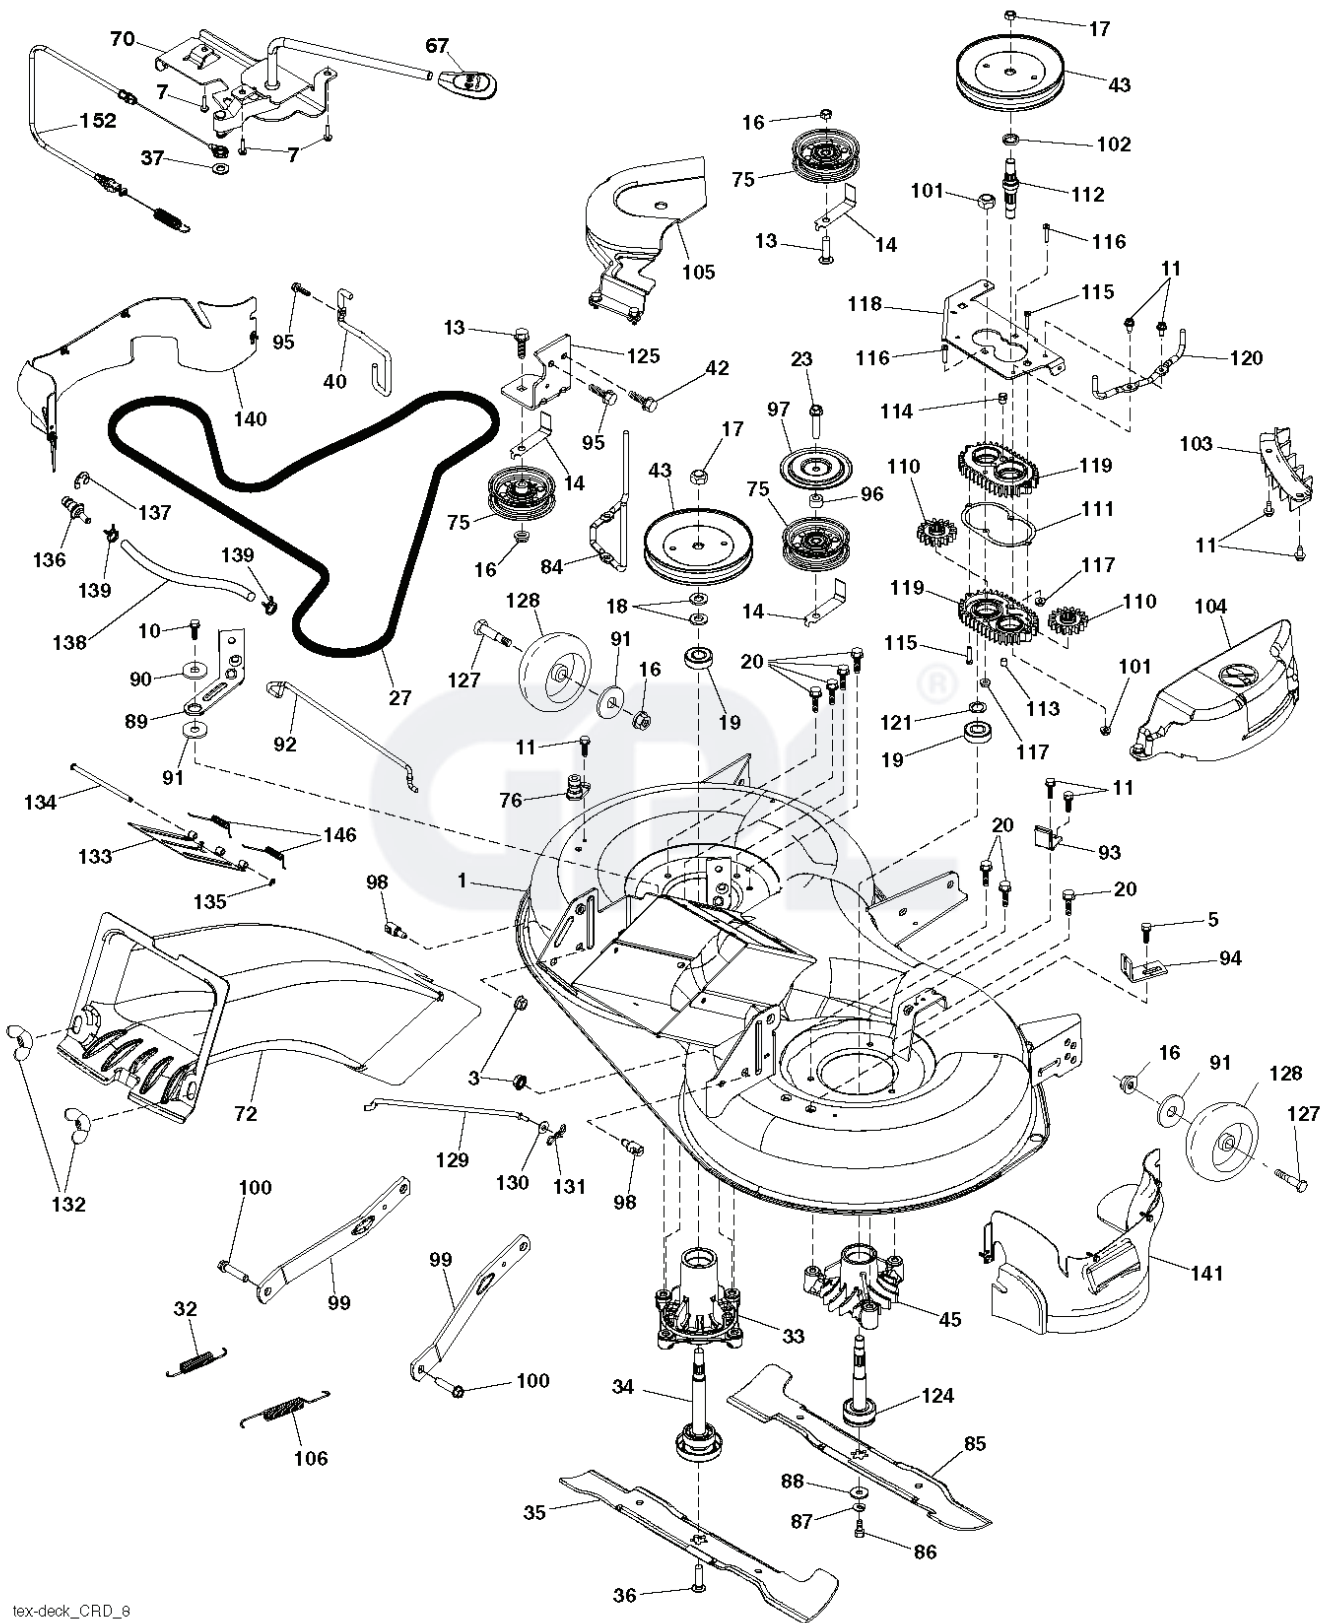

LT 2316 CMA2, 96051002200, 2011-01

SPARE PARTS LIST

TC03S

With Service Minder Option

REF.	PART NO.	DESCRIPTION	REMARK	QTY.	KIT
1	532437157	BATTERY		1	
2	532440923	SCREW		1	
16	532176138	MICRO SWITCH		1	
18	532442779	HARNESS		1	
21	532183759	HARNESS		1	
22	532004152	BULB		1	
25	532437162	CABLE		1	
26	532175158	FUSE		1	
27	873510400	NUT		1	
28	532437163	CABLE		1	
29	532401545	SWITCH		1	
30	532193350	IGNITION MODULE		1	
33	532411935	KEY		1	
34	532110712	SWITCH		1	
40	532421002	HARNESS		1	
42	532131563	COVER		1	
43	532192507	SOLENOID		1	
46	532401763	DISPLAY		1	
55	817060512	SCREW		1	
71	532440820	HARNESS		1	
79	532175242	HOLDER		1	
83	532436774	NUT		1	
87	532421060	SWITCH		1	
41	817720408	SCREW		1	
102	532441262	HARNESS ASSY		1	
105	532407568	SWITCH		1	
107	532180379	SWITCH FBI		1	
108	532421062	SWITCH		1	

REF.	PART NO.	DESCRIPTION	REMARK	QTY.	KIT
1	532059192	CAP VALVE		1	
2	532065139	NIPPLE		1	
3	532106222	TIRE	Front 15" x 6.0"-6"	1	
4	532059904	HOSE	(Service Item Only)	1	
5	532138336	RIM	Front 6"	1	
6	532124957	FITTING	(Front Wheel Only)	1	
7	532124959	BEARING	(Front Wheel Only)	1	
8	532138337	RIM SPROCKET	Rear 8"	1	
9	532420531	TIRE	Rear 18" x 9.5"-8"	1	
10	532124926	HOSE	(Service Item Only)	1	
11	532175039	HUB CAP		1	
--	532144334	SEALING FOAM		1	