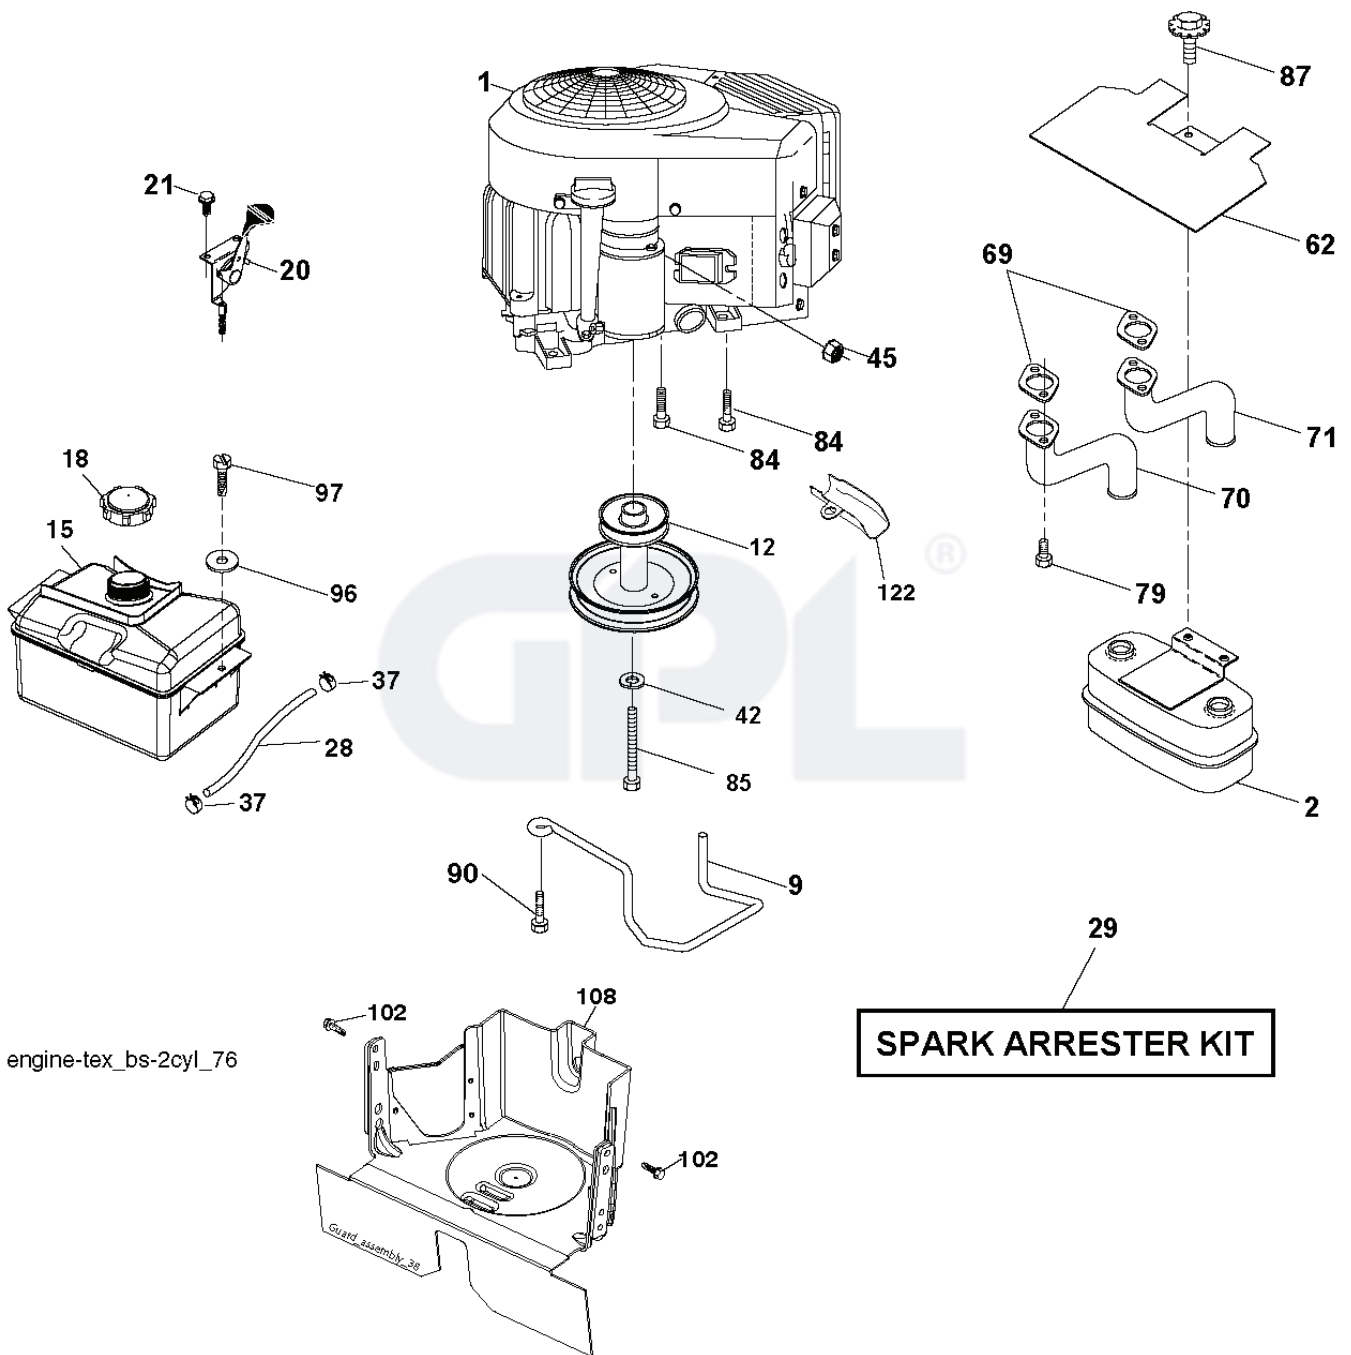

engine-tex_bs-2cyl_76

SPARK ARRESTER KIT

Guard_assembly_38

REF.	PART NO.	DESCRIPTION	REMARK	QTY.	KIT
1	000000000	W/O DESCRIPTION	ENGINE B&S MODEL NO. 401577-2219-B1 (438701)	1	
2	532149723	MUFFLER		1	
9	532194320	BELT GUIDE		1	
12	532405471	PULLEY		1	
15	532407545	FUEL TANK		1	
18	532430220	FUEL CAP		1	
20	532423502	CONTROL		1	
21	532416358	SCREW		1	
28	532137040	HOSE		1	
29	532137180	SPARK ARRESTER KIT		1	
37	532123487	HOSE CLAMP		1	
42	810040700	WASHER		1	
45	873510400	NUT		1	
62	532434017	SHIELD		1	
69	532165391	GASKET		1	
70	581881101	TUBE		1	
71	581881001	TUBE		1	
79	532183906	SCREW		1	
84	817060620	SCREW		1	
85	532173937	BOLT		1	
87	532171877	BOLT		1	
90	817000616	SCREW		1	
96	819091416	WASHER		1	
97	817670412	SCREW		1	
102	817060516	SCREW		1	
108	532423041	COVER		1	
122	532421922	EXTENSION PIPE		1