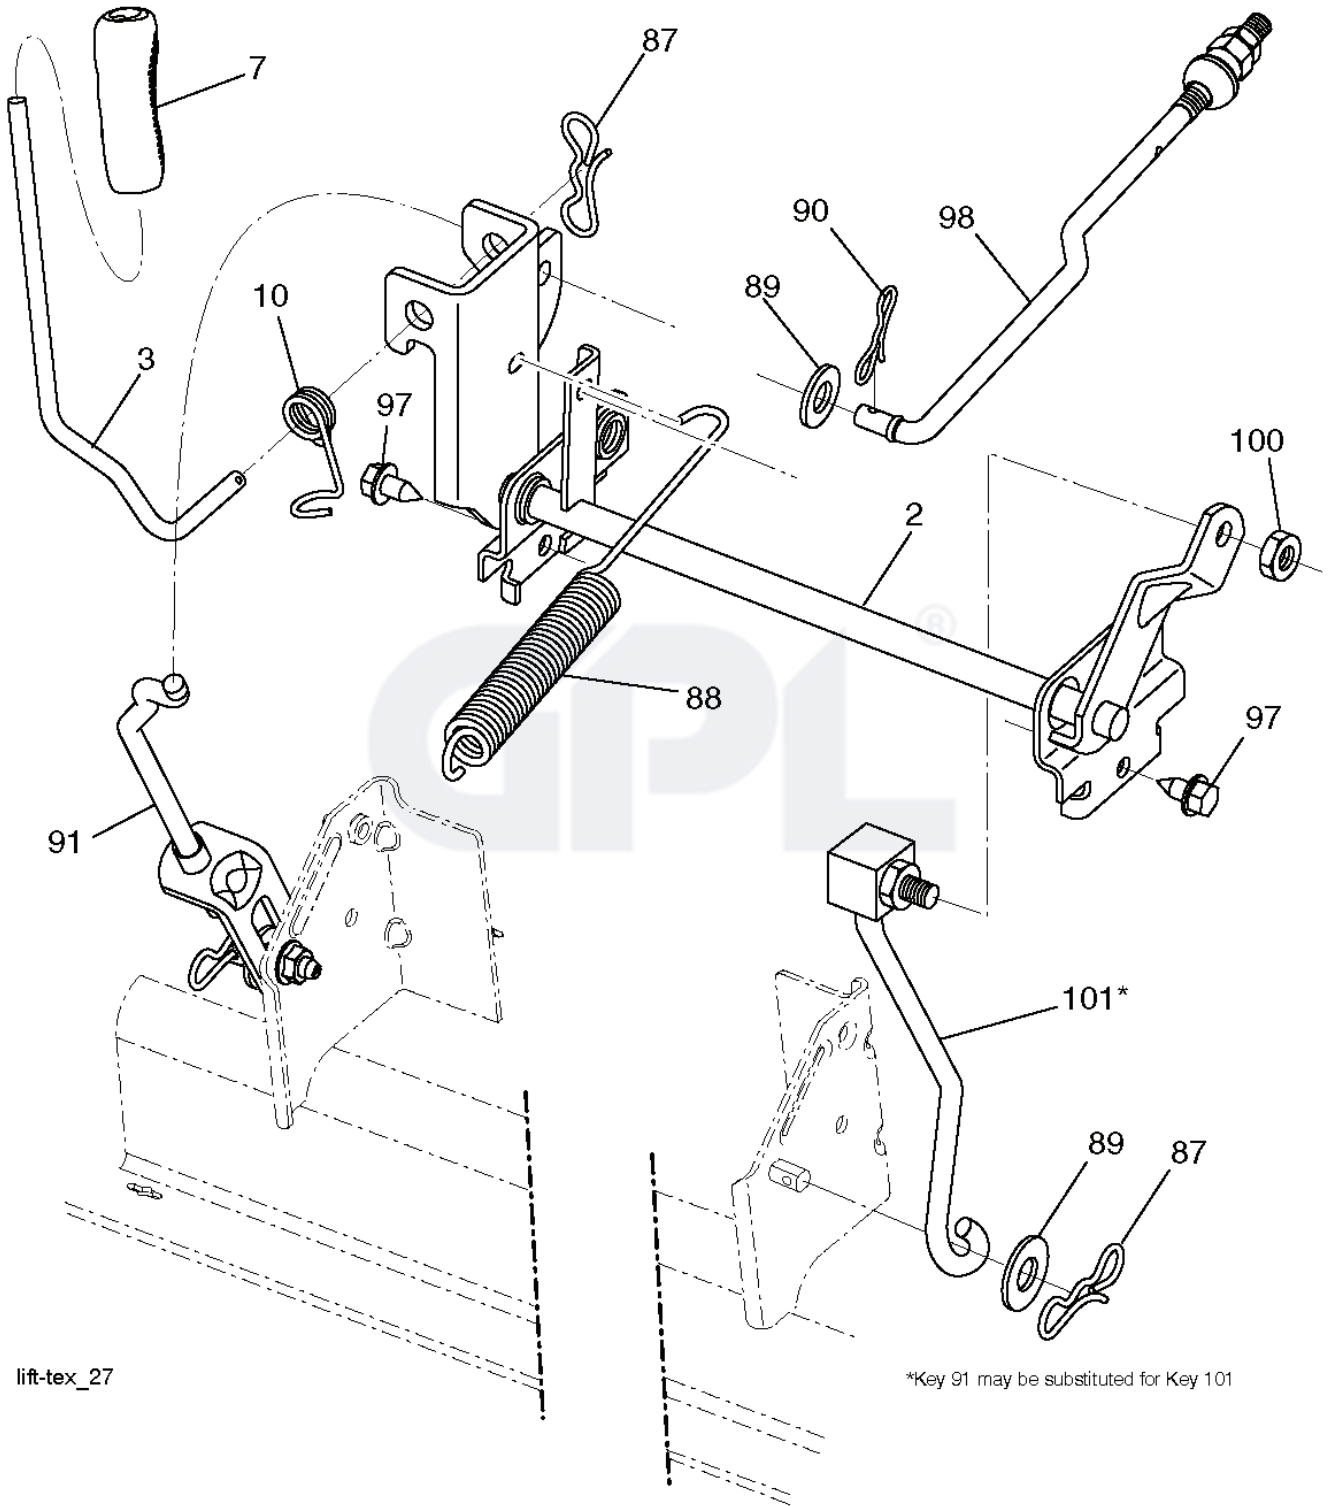

lift-tex_27

*Key 91 may be substituted for Key 101

REF.	PART NO.	DESCRIPTION	REMARK	QTY.	KIT
2	532436996	SHAFT		1	
3	532195231	LEVER		1	
7	532411555	GRIP		1	
10	532196314	SPRING		1	
87	532194209	SPRING		1	
88	532436995	SPRING		1	
89	819191912	WASHER		1	
90	532194208	PIN		1	
91	532195181	LINK		1	
97	817490608	SCREW		1	
98	532195270	LINK		1	
100	873930600	NUT		1	
101	532407003	LINK		1	

GPL®