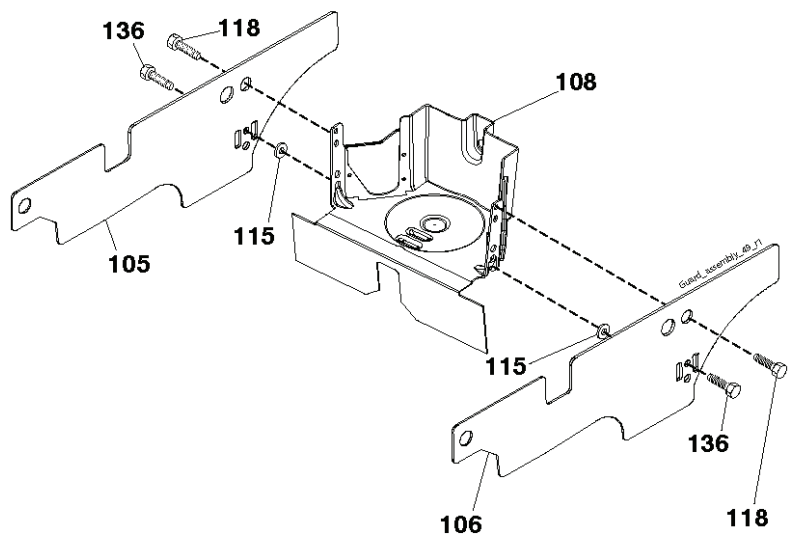

SPARK ARRESTER KIT

engine-tex_bs-2cyl_117