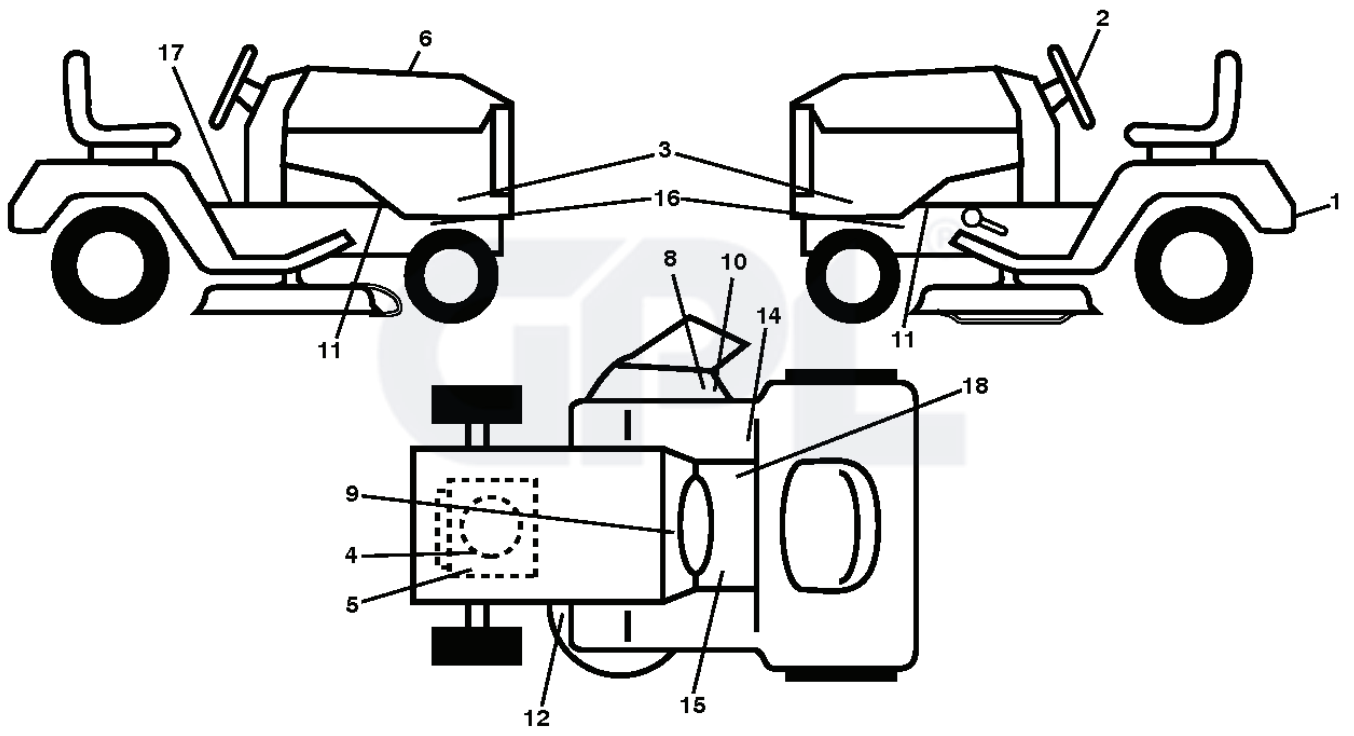

REF.	PART NO.	DESCRIPTION	REMARK	QTY.	KIT
1	532059192	CAP VALVE		1	
2	532065139	NIPPLE		1	
3	532138336	RIM	Front 6"	1	
4	532059904	HOSE	(Service Item Only)	1	
5	532106222	TIRE	Front 15" x 6.0"-6"	1	
6	532124957	FITTING	(Front Wheel Only)	1	
7	532124959	BEARING	(Front Wheel Only)	1	
8	532175039	HUB CAP		1	
9	532122082	TIRE	Rear 20" x 10"-8"	1	
10	532124926	HOSE	(Service Item Only)	1	
11	532138337	RIM SPROCKET	Rear 8"	1	
	532144334	SEALING FOAM		1	

GPL®