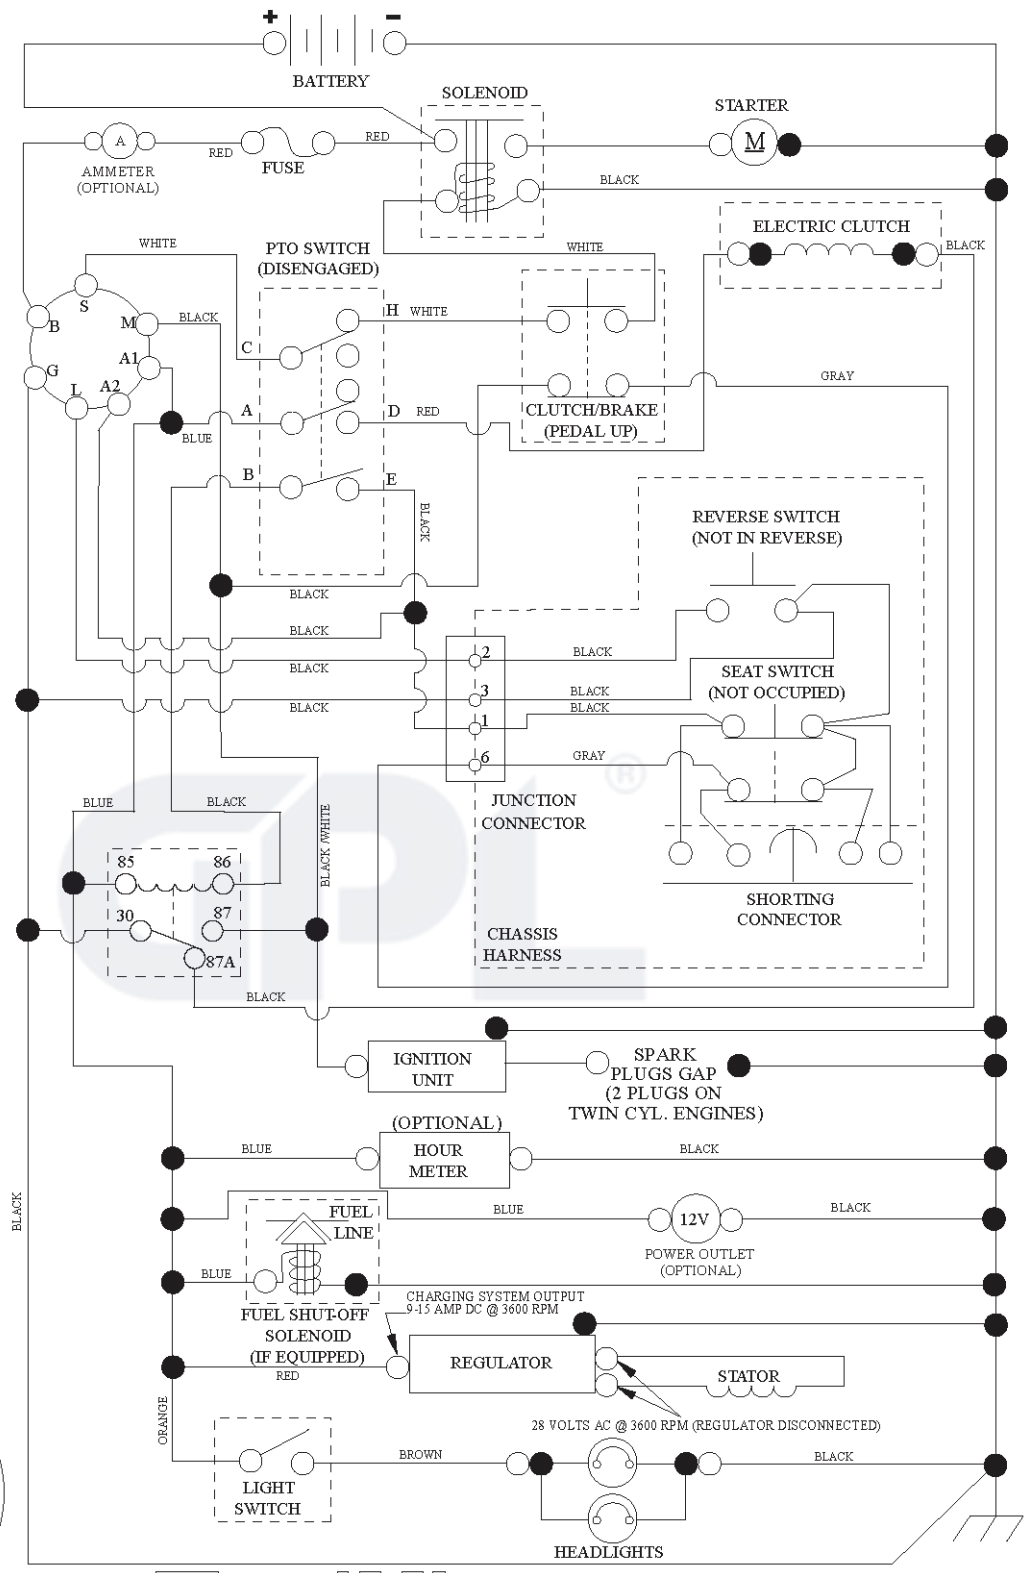

POSITION	CIRCUIT	"MAKE"
OFF	M+G+A1	
RUN/OVERRIDE	B+A1	
RUN	B+A1	L+A2
START	B + S + A1	

WIRING INSULATED CLIPS
NOTE: IF WIRING INSULATED CLIPS WERE REMOVED FOR SERVICING OF UNIT, THEY SHOULD BE RE-INSTALLED TO PROPERLY SECURE YOUR WIRING.