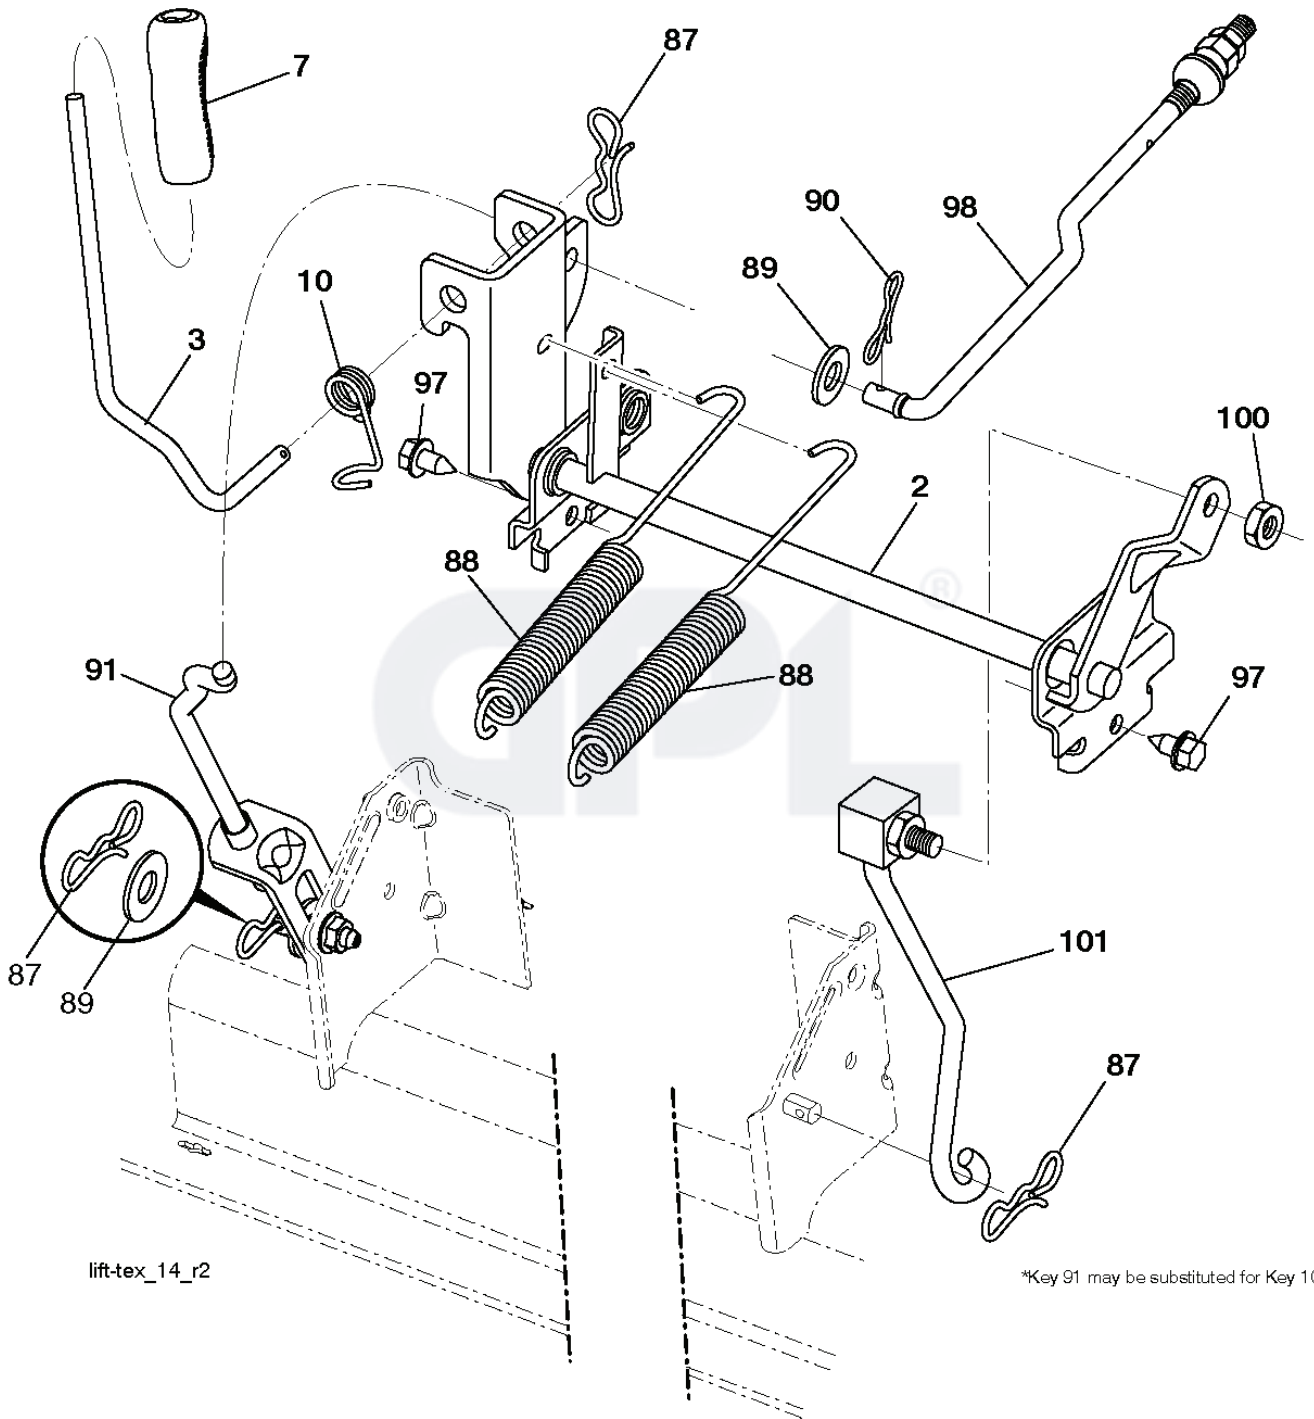

REF.	PART NO.	DESCRIPTION	REMARK	QTY.	KIT
2	532422027	SHAFT		1	
3	532195230	LEVER		1	
7	580962301	GRIP		1	
10	532196314	SPRING		1	
87	532194209	SPRING		1	
88	532410710	SPRING		1	
89	819191912	WASHER		1	
90	532194208	PIN		1	
91	532195181	LINK		1	
97	817000612	SCREW		1	
98	532195270	LINK		1	
100	873930600	NUT		1	
101	532407003	LINK		1	

GPL®