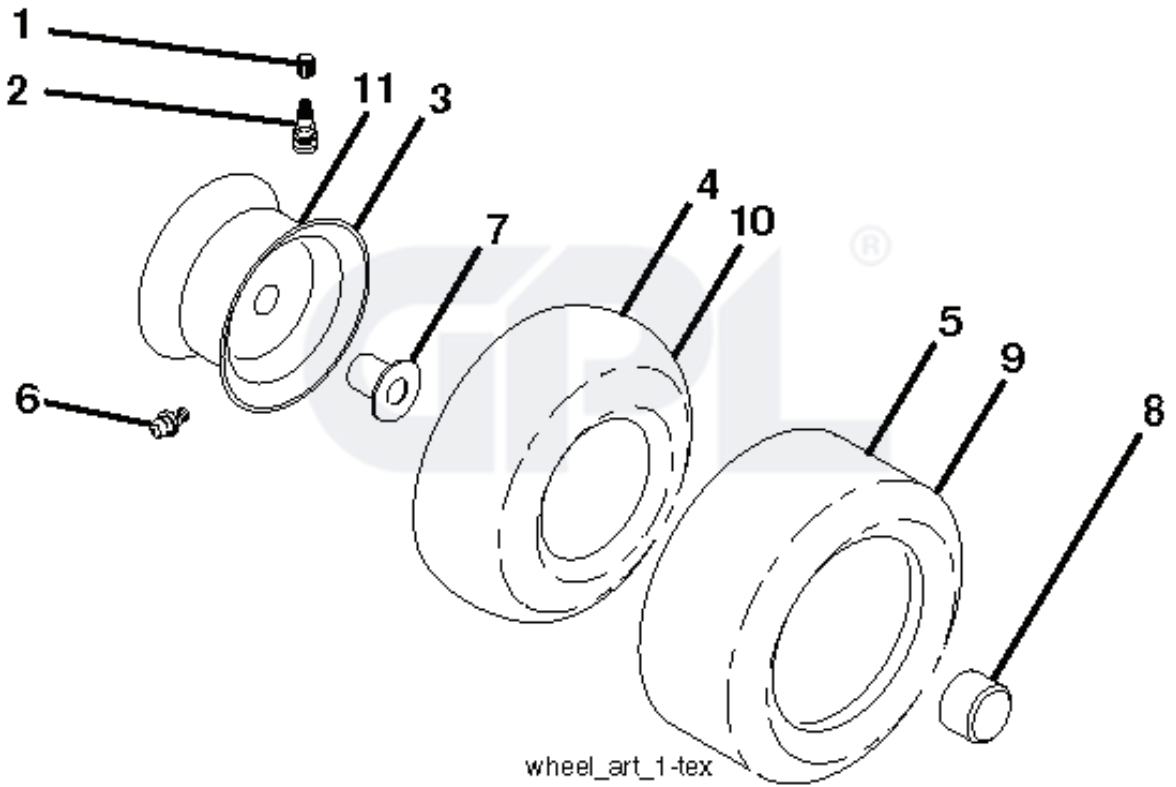

REF.	PART NO.	DESCRIPTION	REMARK	QTY.	KIT
1	532424146	STEERING WHEEL		1	
2	532195968	SHAFT		1	
4	532403087	SPINDLE	LH	1	
5	532403088	SPINDLE	RH	1	
6	532124931	WASHER		1	
7	532121748	WASHER		1	
8	812000029	RETAINER RING		1	
9	532121232	HUB CAP		1	
13	532121749	WASHER		1	
14	810040600	WASHER		1	
15	873540600	NUT		1	
16	532194746	SHAFT		1	
19	532194729	PLATE		1	
20	532424740	BOOT		1	
21	532437747	ADAPTER WHEEL		1	
22	532420537	SUPPORT		1	
26	532424147	HUB CAP		1	
28	817000612	SCREW		1	
35	532440770	GEAR		1	
45	819183812	WASHER		1	
51	873940800	NUT		1	
53	532188967	WASHER		1	
57	532407465	BRACKET		1	
58	532194747	BOLT		1	
59	532194748	WASHER		1	
60	873971000	NUT		1	
61	532194740	LINK		1	
62	532194741	LINK		1	
63	817000512	SCREW		1	
64	532199849	SPRING RETAINER		1	
66	871020748	BOLT		1	
67	532194737	BUSHING		1	
68	873900700	NUT		1	
69	532199162	WASHER		1	
70	532196197	BRACKET		1	
122	532444962	CAP		1	

GPL®

wheel_art_1-tex