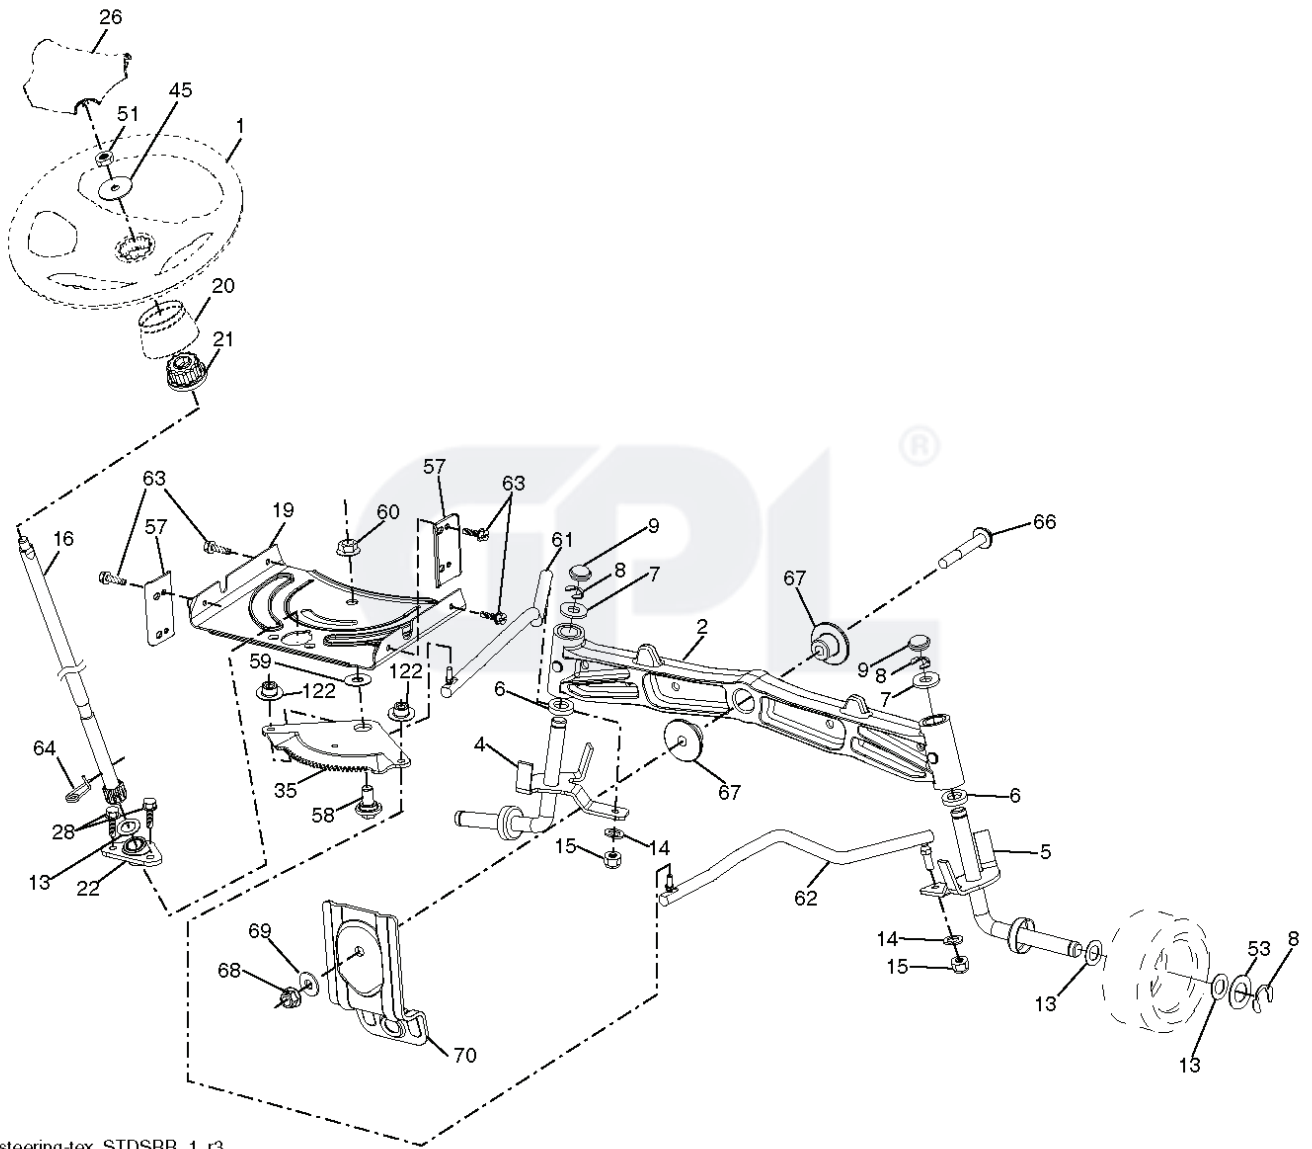

REF.	PART NO.	DESCRIPTION	REMARK	QTY.	KIT
1	532406625	SEAT		1	
2	532180166	BRACKET		1	
3	532140675	STRAP		1	
6	873800600	NUT		1	
7	532124181	SPRING		1	
8	532171877	BOLT		1	
10	532196977	PLATE		1	
21	532171852	BOLT		1	
37	873800500	LOCK NUT		1	
40	532197661	HANDLE		1	
41	532198200	SPRING		1	
43	874760612	BOLT		1	
44	819133812	WASHER		1	

GPL®

steering-tex_STDSRR_1_r3