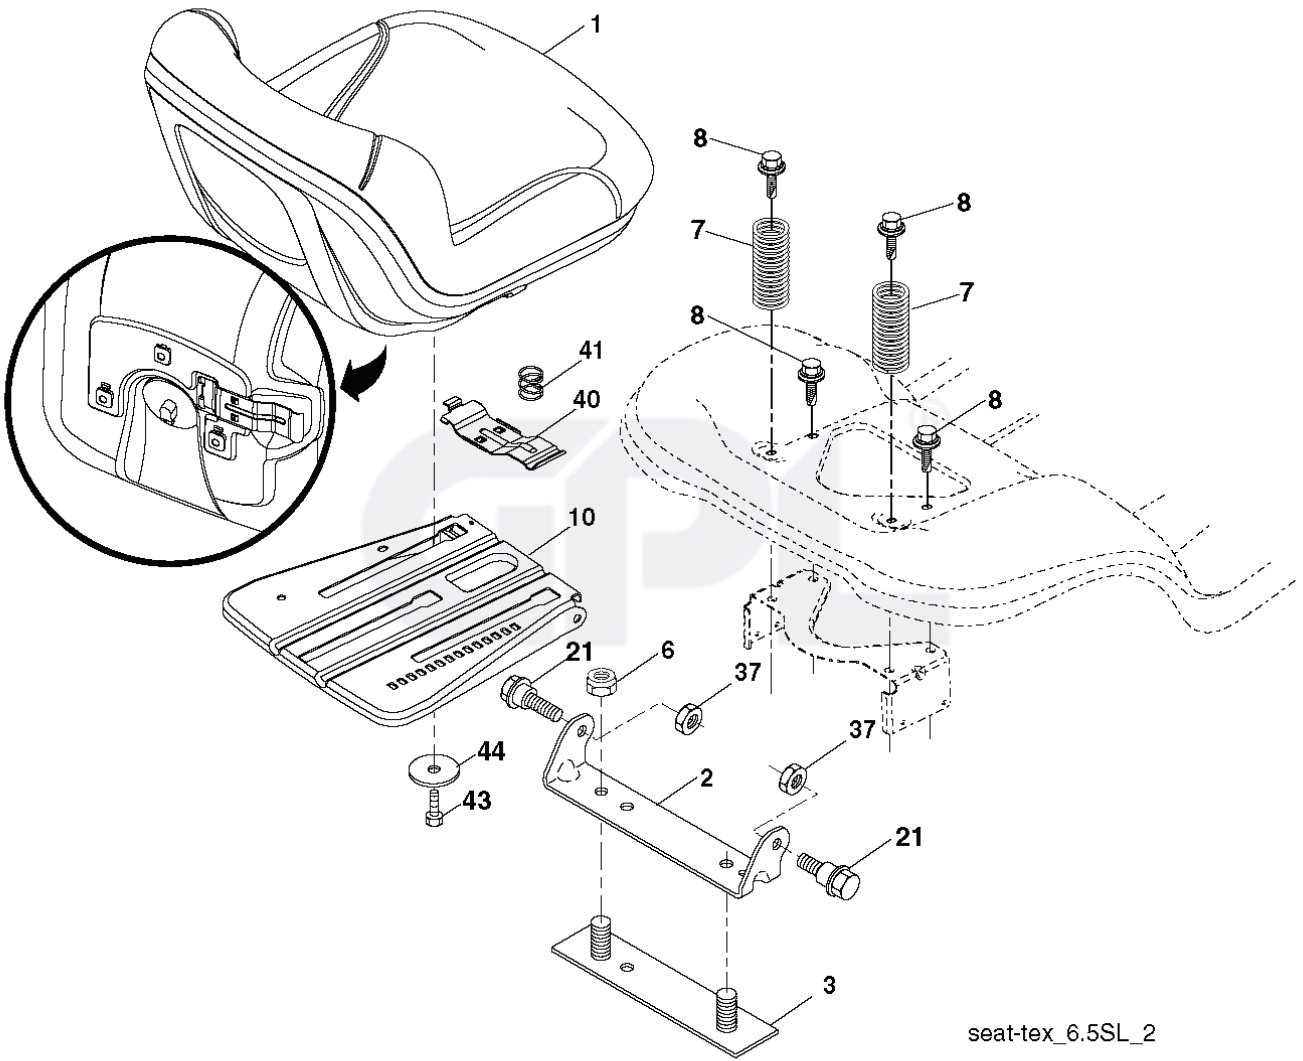

REF.	PART NO.	DESCRIPTION	REMARK	QTY.	KIT
1	532441611	HOUSING		1	
4	874760512	BOLT		1	
6	532195186	ARM		1	
8	532193003	SCREW		1	
11	532405380	RIDE ON BLADE		1	
13	532192872	SHAFT ASSY		1	
14	532187281	BEARING HOUSING		1	
15	532110485	BEARING		1	
19	532196539	BOLT		1	
21	873680500	NUT		1	
23	532192557	HINGE		1	
24	532105304	HUB CAP		1	
25	532197026	TORSION SPRING		1	
26	532110452	NUT		1	
27	532442895	SHIELD		1	
29	532131491	SHAFT		1	
30	532173984	SCREW		1	
31	532187690	WASHER		1	
32	532197473	PULLEY		1	
33	532400234	NUT		1	
34	872110612	BOLT		1	
36	532197379	PULLEY		1	
40	873900600	NUT		1	
46	532137729	SCREW		1	
55	532197249	ARM		1	
56	532199092	SPACER		1	
57	817000616	SCREW		1	
59	532141043	GUARD		1	
68	532405143	BELT		1	
69	872140505	BOLT		1	
116	532193406	BOLT		1	
117	532174873	WHEEL		1	
119	819132012	WASHER		1	
145	532193197	PULLEY		1	
147	532197251	SPRING		1	
188	532195161	STUD		1	
189	873900500	NUT		1	
197	819131312	WASHER		1	
198	532403149	PLATE		1	
199	532403150	PLATE		1	
200	532413524	WASHER		1	
206	532423062	NUT		1	
208	817670608	SCREW		1	
209	532432395	COVER		1	
210	532432396	COVER		1	
240	874520636	BOLT		1	
241	532152927	SCREW		1	
242	532415598	HOSE COUPLING		1	
247	532432398	SHIELD		1	
248	532432397	SHIELD		1	
254	532432399	SHIELD		1	
255	532436087	ELASTIC STRAP		1	
--	532192870	SPINDLE	MANDREL ASSEMBLY (Includes housing (key# 14), shaft assembly (key# 13), bearing (key# 15) and nut (key# 33) only - pulley/ washer and blade bolt/ washers not included)	1	
--	532428012	CUTTING DECK		1	

seat-tex_6.5SL_2