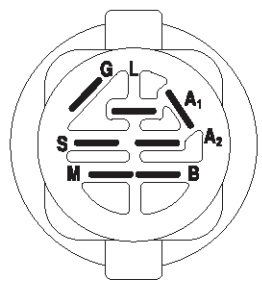

POSITION	CIRCUIT	"MAKE"
OFF	M+G+A1	
RUN/OVERRIDE	B+A1	
RUN	B+A1	L+A2
START	B + S + A1