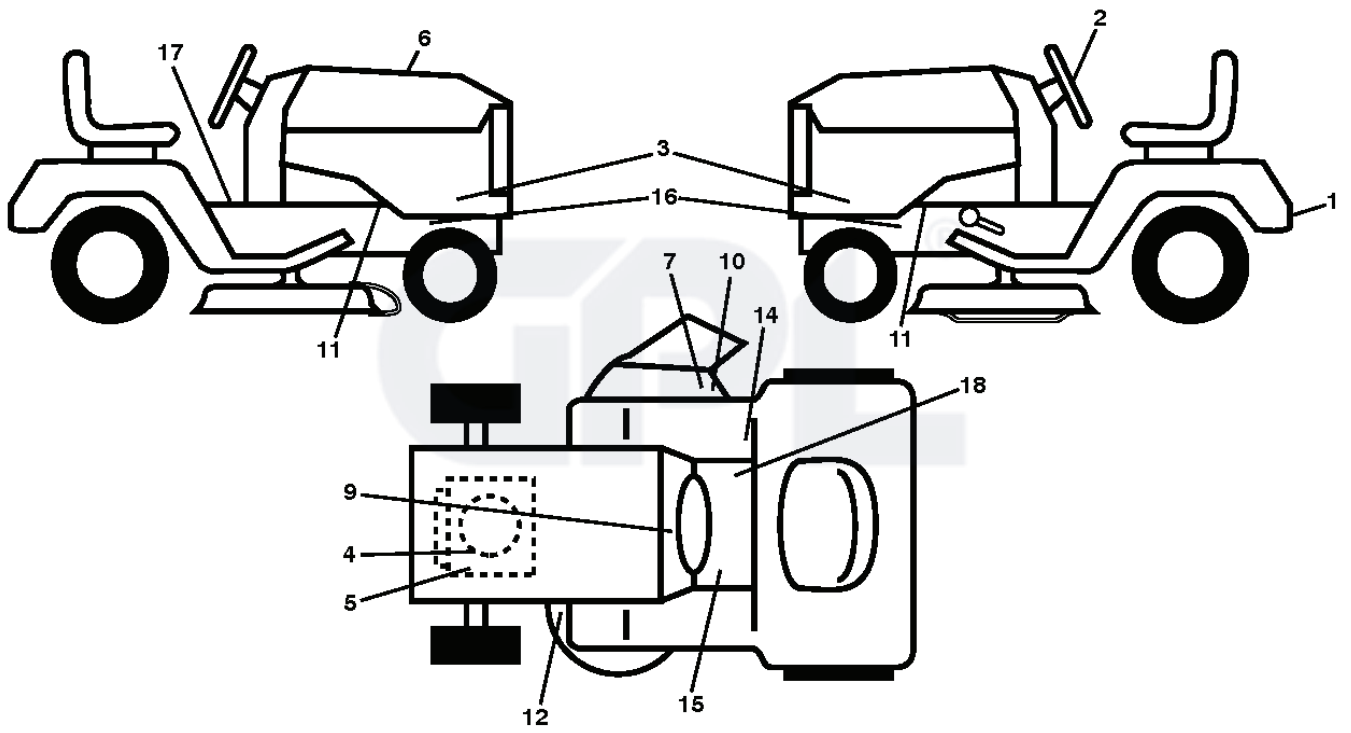

REF.	PART NO.	DESCRIPTION	REMARK	QTY.	KIT
1	532437443	DECAL		1	
2	532437445	DECAL		1	
3	581673601	DECAL		1	
4	581579701	DECAL		1	
5	581594001	DECAL		1	
6	581601801	DECAL		1	
7	584904601	DECAL		1	
9	532145005	DECAL		1	
10	581579201	DECAL		1	
11	581579601	DECAL		1	
12	581580001	DECAL		1	
14	581724101	DECAL		1	
15	581724001	DECAL		1	
16	581579801	DECAL		1	
17	581578101	DECAL		1	
18	581578001	DECAL		1	
--	532411903	PAD	LH	1	
--	532412279	PAD	RH	1