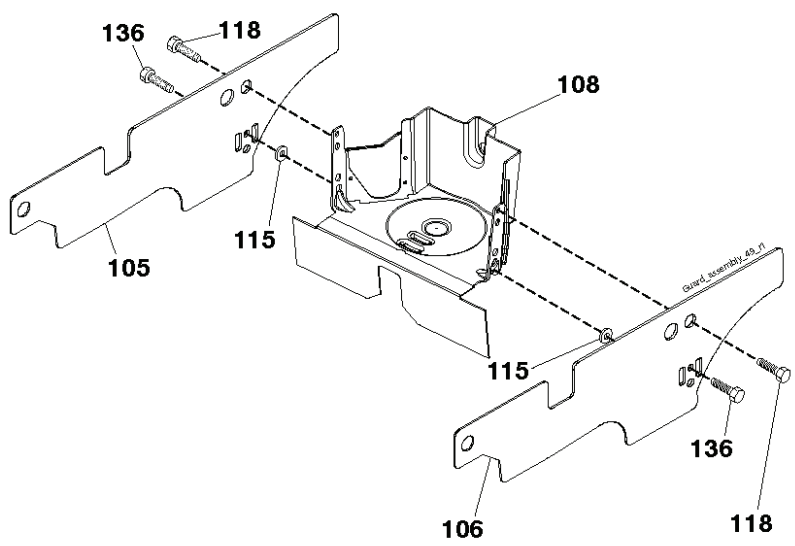

SPARK ARRESTER KIT

engine-tex_bs-2cyl_117_r1