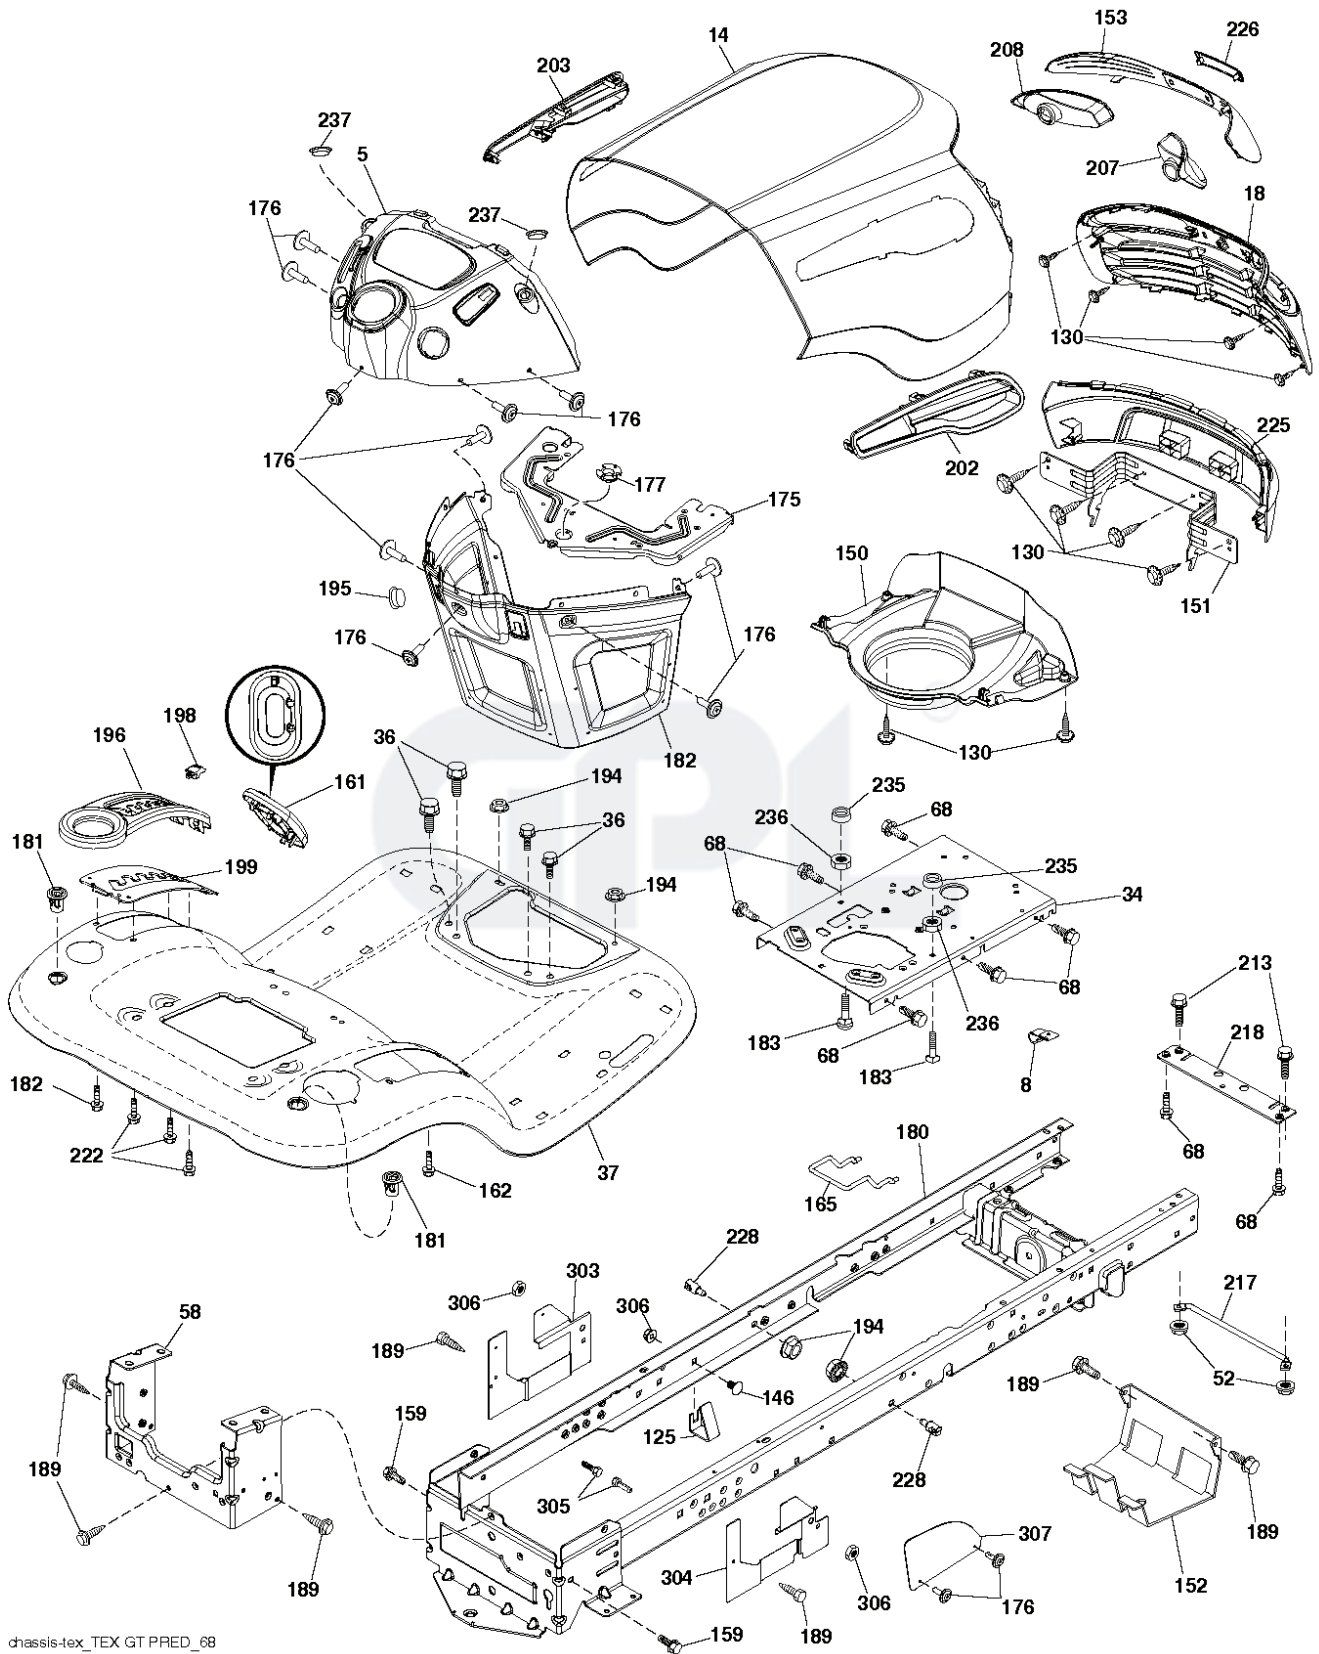

REF.	PART NO.	DESCRIPTION	REMARK	QTY.	KIT
5	532428271	DASH		1	
8	532126471	CLIP		1	
14	532443824	HOOD		1	
18	532427333	GRILLE		1	
34	580910801	CHASSIS		1	
36	817060512	SCREW		1	
37	532443816	FENDER		1	
52	873680500	NUT		1	
58	532412281	PLATE		1	
68	817490508	SCREW		1	
125	581684801	CLIP		1	
130	532416358	SCREW		1	
146	581857901	BOLT		1	
150	584862901	DUCT		1	
151	532445494	BRACKET		1	
152	532199535	SHIELD		1	
153	532424717	LENS		1	
159	817000612	SCREW		1	
161	532411879	WINDOW		1	
162	532142432	SCREW		1	
165	532196826	BRACKET		1	
175	532196304	SUPPORT		1	
176	532400776	SCREW		1	
177	532195228	BUSHING		1	
180	532415064	FRAME		1	
181	532404796	BUSHING		1	
182	532406859	DASH		1	
183	874520520	BOLT		1	
189	817000512	SCREW		1	
194	873900500	NUT		1	
195	532404137	TROU*RPLPAR 532401556428		1	
196	532411878	CONSOLE		1	
198	532441552	INDICATOR		1	
199	532196377	PLATE		1	
202	532445426	COVER	RH	1	
203	532445583	COVER	LH	1	
207	532198963	REFLECTOR	RH	1	
208	532198964	REFLECTOR	LH	1	
213	874760512	BOLT		1	
217	532409167	ROD		1	
218	532196395	PLATE		1	
222	532137729	SCREW		1	
225	532443825	BUMPER		1	
228	532195161	STUD		1	
226	532424716	LOGOTYPE		1	
235	532406129	SPACER		1	
236	873930500	NUT		1	
237	532403704	PLUG		1	
303	532420959	SHIELD		1	
304	532421509	SHIELD		1	
305	872110606	BOLT		1	
306	873900600	NUT		1	
307	532424570	SHIELD		1	
--	532400944	FRONT BUMPER	*SUBS/2*	1	
	PART NO.		REMARK		KIT