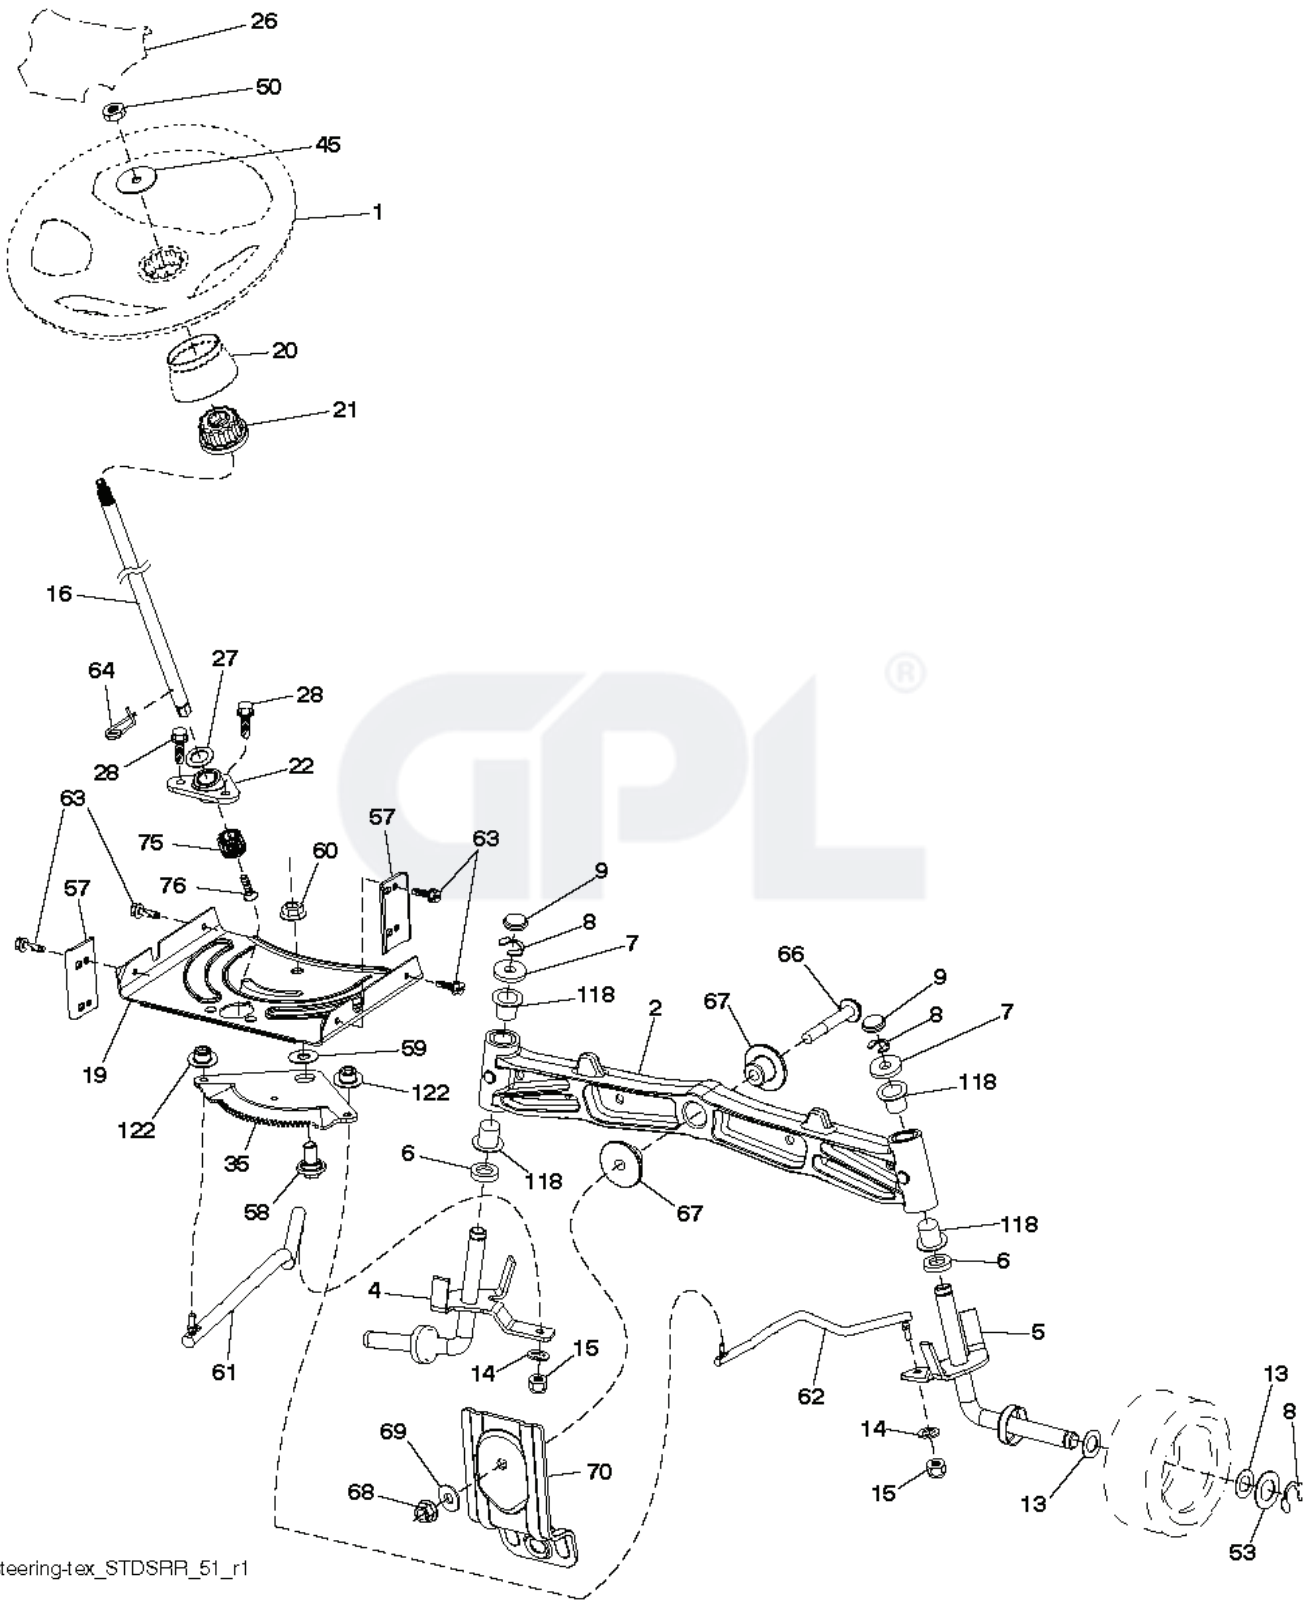

steering-tex_STDSRR_51_r1

REF.	PART NO.	DESCRIPTION	REMARK	QTY.	KIT
1	532424146	STEERING WHEEL		1	
2	532413591	LINK ARM		1	
4	532403087	SPINDLE	LH	1	
5	532403088	SPINDLE	RH	1	
6	532124931	WASHER		1	
7	532121748	WASHER		1	
8	812000029	RETAINER RING		1	
9	532121232	HUB CAP		1	
13	532121749	WASHER		1	
14	810040600	WASHER		1	
15	873540600	NUT		1	
16	587016002	SHAFT		1	
19	532194729	PLATE		1	
20	532424740	BOOT		1	
21	586840201	ADAPTER		1	
22	585029802	BEARING		1	
26	532424147	HUB CAP		1	
27	819211616	WASHER		1	
28	817000612	SCREW		1	
35	532440770	GEAR		1	
45	587016401	WASHER		1	
50	873900600	NUT		1	
53	532188967	WASHER		1	
57	532407465	BRACKET		1	
58	532194747	BOLT		1	
59	532194748	WASHER		1	
60	873971000	NUT		1	
61	532194740	LINK		1	
62	532194741	LINK		1	
63	817000512	SCREW		1	
64	532199849	SPRING RETAINER		1	
66	871020748	BOLT		1	
67	532194737	BUSHING		1	
68	873900700	NUT		1	
69	532199162	WASHER		1	
70	532196197	BRACKET		1	
75	580683701	PINION		1	
76	580683601	SCREW		1	
118	532406013	BEARING		1	
122	532444962	CAP		1