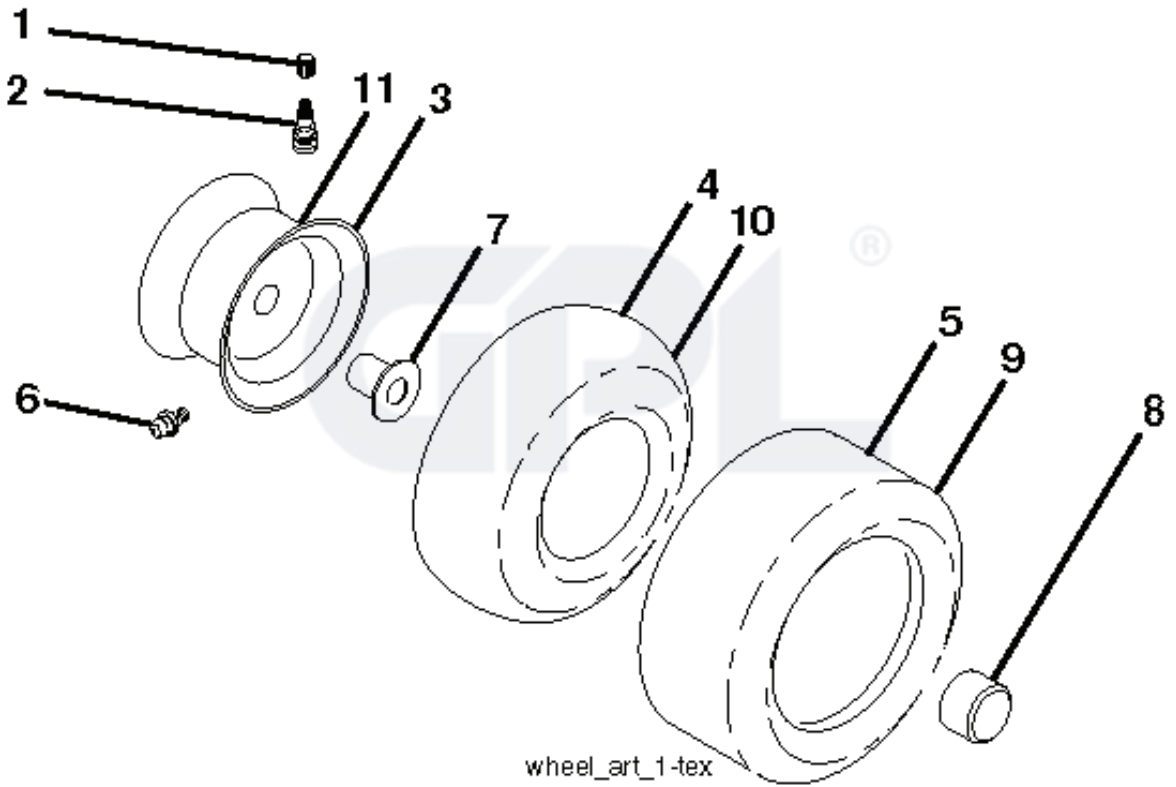

seat-tex\_6.5SL\_2

---

REF.	PART NO.	DESCRIPTION	REMARK	QTY.	KIT
1	532406625	SEAT		1	
2	532180166	BRACKET		1	
3	532140675	STRAP		1	
6	873800600	NUT		1	
7	532124181	SPRING		1	
8	532171877	BOLT		1	
10	532196977	PLATE		1	
21	532171852	BOLT		1	
37	873800500	LOCK NUT		1	
40	532197661	HANDLE		1	
41	532198200	SPRING		1	
43	874760612	BOLT		1	
44	819133812	WASHER		1	

wheel\_art\_1-tex

REF.	PART NO.	DESCRIPTION	REMARK	QTY.	KIT
1	532059192	CAP VALVE		1	
2	532065139	NIPPLE		1	
3	532138336	RIM	Front 6"	1	
4	532059904	HOSE	(Service Item Only)	1	
5	532106222	TIRE	Front 15" x 6.0"-6"	1	
6	532124957	FITTING	(Front Wheel Only)	1	
7	532124959	BEARING	(Front Wheel Only)	1	
8	532175039	HUB CAP		1	
9	532122082	TIRE	Rear 20" x 10"-8"	1	
10	532124926	HOSE	(Service Item Only)	1	
11	532138337	RIM SPROCKET	Rear 8"	1	
	532144334	SEALING FOAM		1	