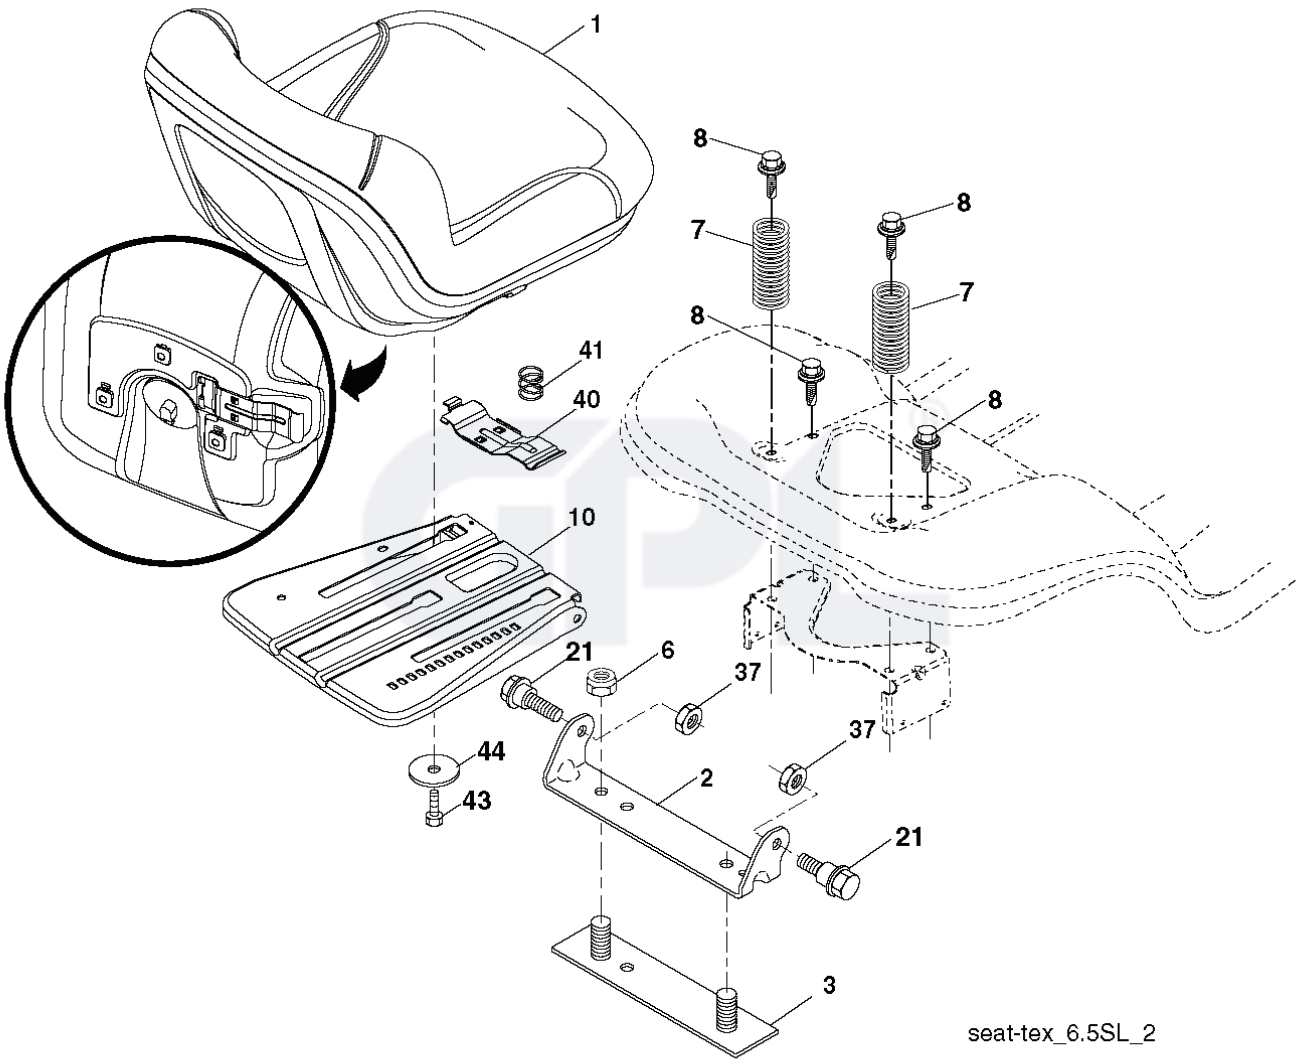

seat-tex_6.5SL_2

REF.	PART NO.	DESCRIPTION	REMARK	QTY.	KIT
1	532406625	SEAT		1	
2	532180166	BRACKET		1	
3	532140675	STRAP		1	
6	873800600	NUT		1	
7	532124181	SPRING		1	
8	532171877	BOLT		1	
10	532196977	PLATE		1	
21	532171852	BOLT		1	
37	873800500	LOCK NUT		1	
40	532197661	HANDLE		1	
41	532198200	SPRING		1	
43	874760612	BOLT		1	
44	819133812	WASHER		1	

GPL®