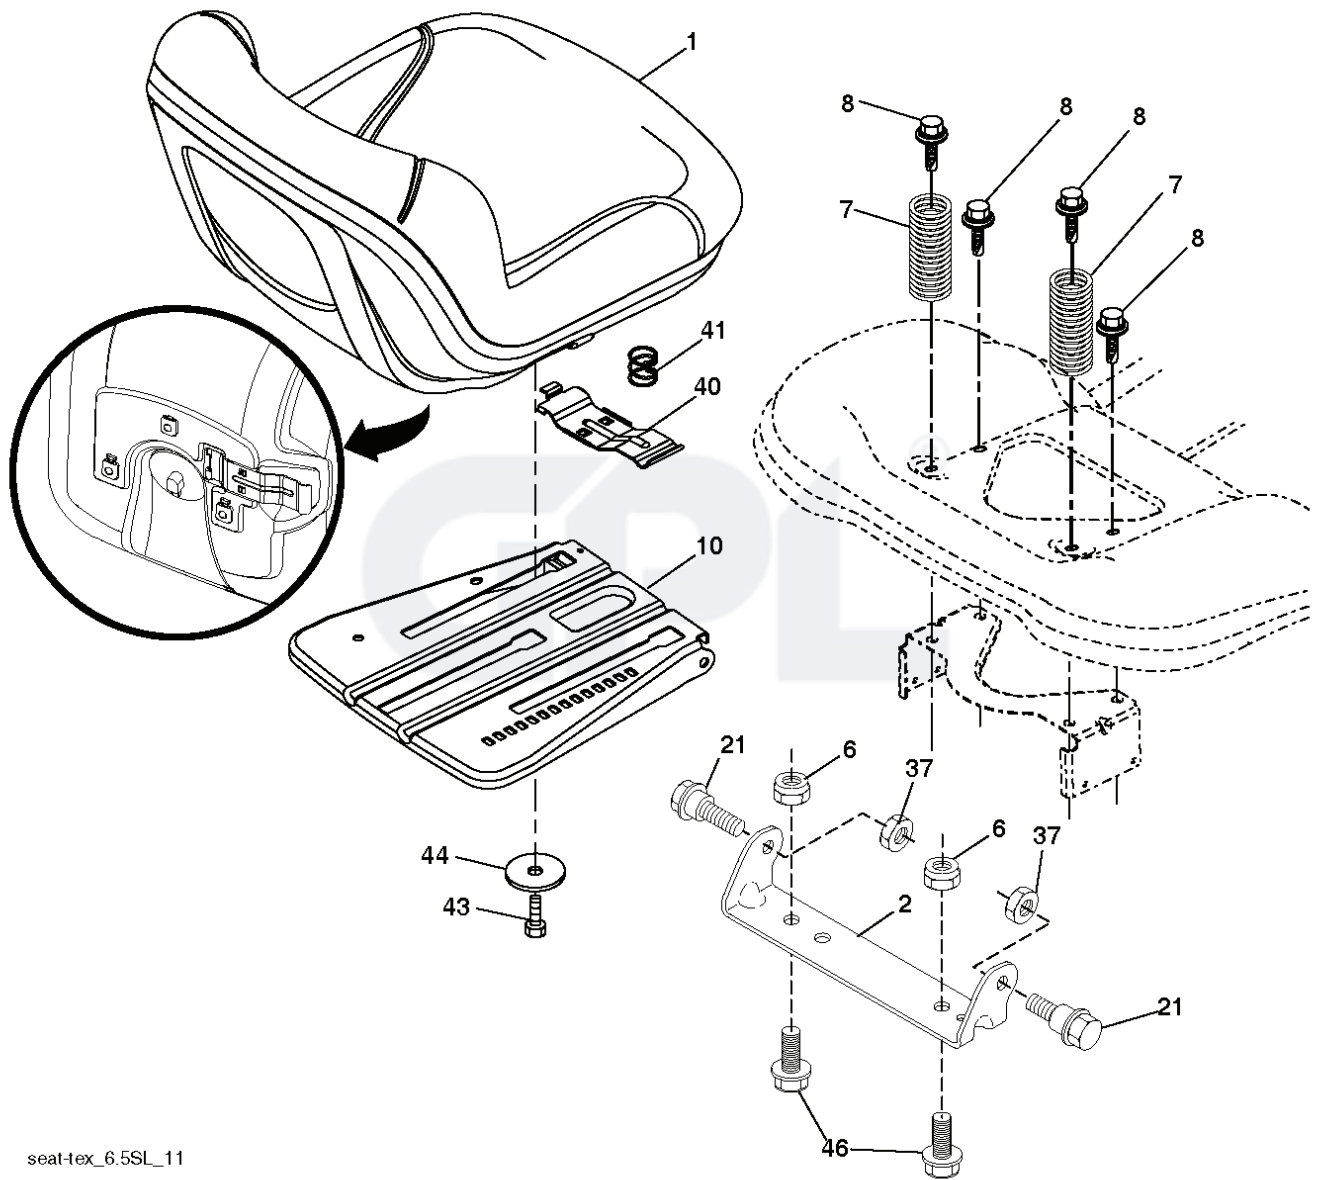

lift-tex_44

REF.	PART NO.	DESCRIPTION	REMARK	QTY.	KIT
2	532422027	SHAFT		1	
3	532195230	LEVER		1	
7	580962301	GRIP		1	
10	532196314	SPRING		1	
87	532194209	SPRING		1	
88	532410710	SPRING		1	
89	819191912	WASHER		1	
90	532194208	PIN		1	
91	532195181	LINK		1	
97	817000612	SCREW		1	
98	532195270	LINK		1	
100	873930600	NUT		1	
101	532407003	LINK		1	
116	819151516	WASHER		1	

POSITION	CIRCUIT	"MAKE"
OFF	M+G+A1	
RUN/OVERRIDE	B+A1	
RUN	B+A1	L+A2
START	B + S + A1	

WIRING INSULATED CLIPS
NOTE: IF WIRING INSULATED CLIPS WERE REMOVED FOR SERVICING OF UNIT, THEY SHOULD BE RE-INSTALLED TO PROPERLY SECURE YOUR WIRING.