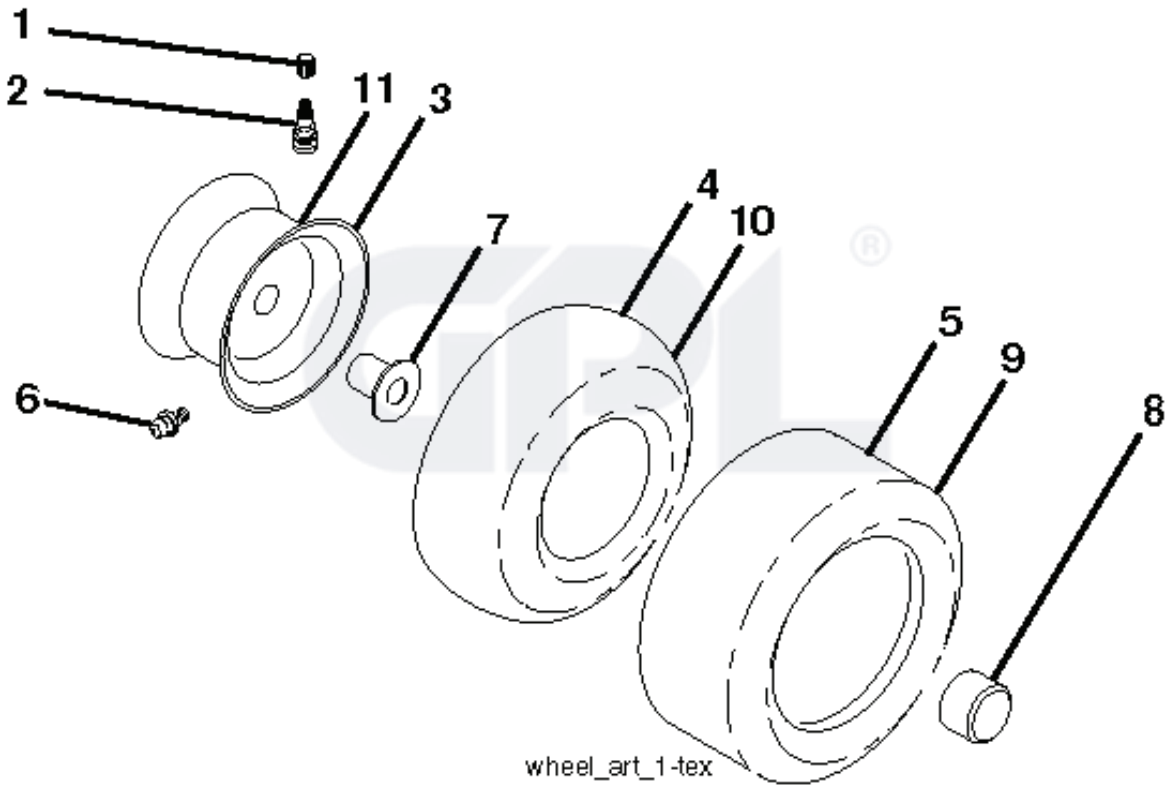

wheel_art_1-tex

REF.	PART NO.	DESCRIPTION	REMARK	QTY.	KIT
1	532059192	CAP VALVE		1	
2	532065139	NIPPLE		1	
3	532138336	RIM	Front 6"	1	
4	532059904	HOSE	(Service Item Only)	1	
5	532106222	TIRE	Front 15" x 6.0"-6"	1	
6	532124957	FITTING	(Front Wheel Only)	1	
7	532124959	BEARING	(Front Wheel Only)	1	
8	532175039	HUB CAP		1	
9	532122082	TIRE	Rear 20" x 10"-8"	1	
10	532124926	HOSE	(Service Item Only)	1	
11	532138337	RIM SPROCKET	Rear 8"	1	
	532144334	SEALING FOAM		1	
	PART NO.		REMARK		KIT