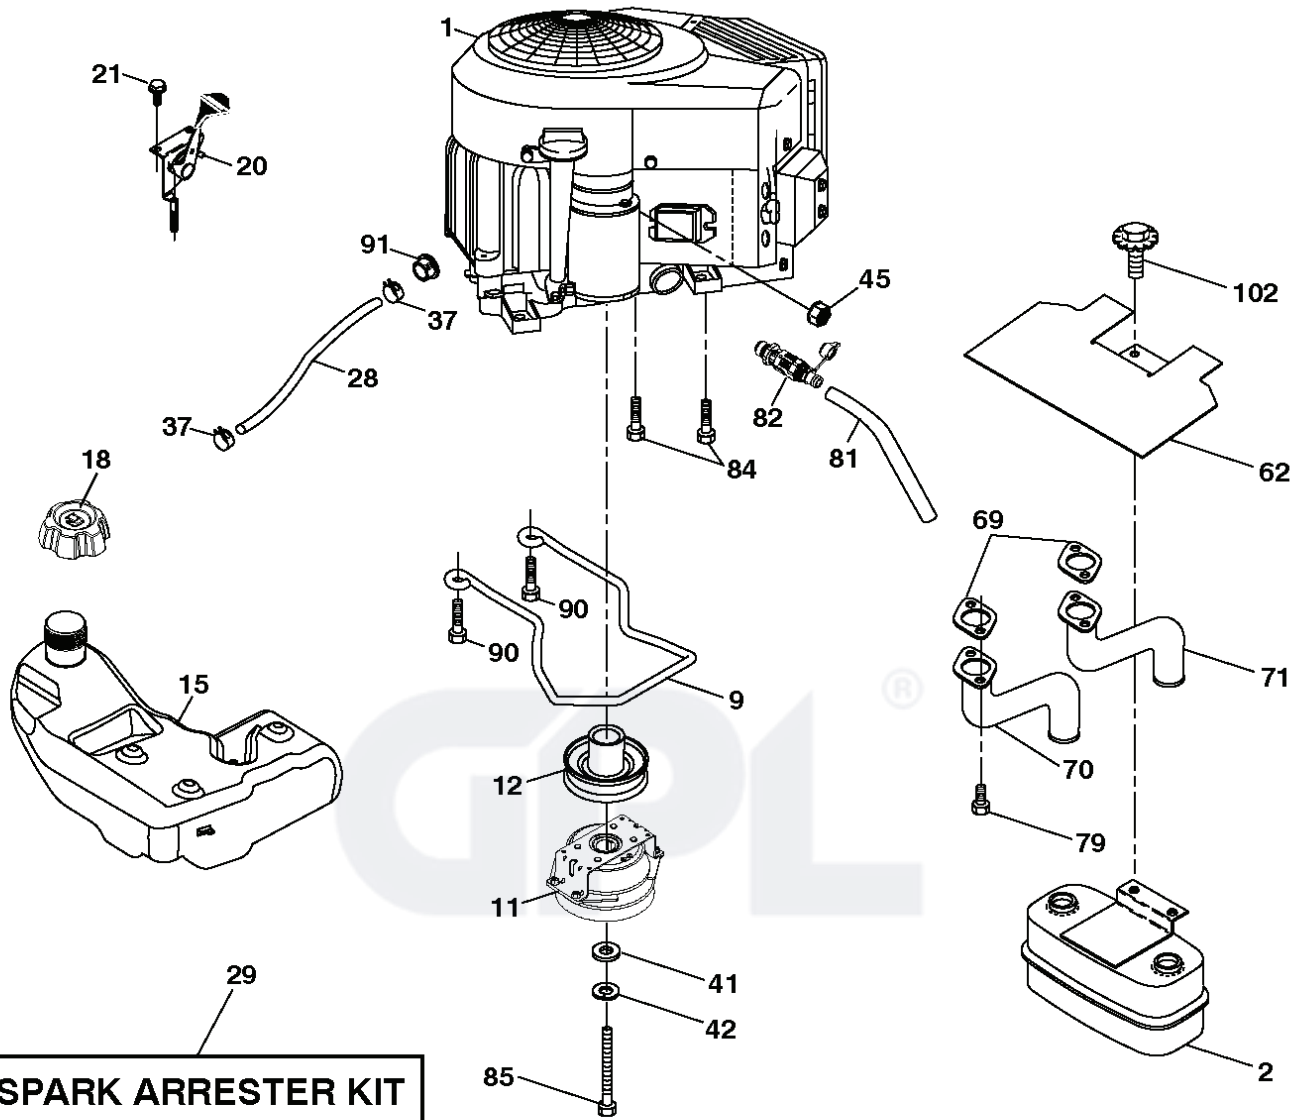

Charge Indicator (If Equipped)

142

143

(+) (-)

REF.	PART NO.	DESCRIPTION	REMARK	QTY.	KIT
1	532163465	BATTERY		1	
2	874760412	BOLT		1	
8	587205101	TRAY		1	
16	532176138	MICRO SWITCH		1	
21	532400252	HARNESS		1	
22	532004152	BULB		1	
24	585555601	CABLE		1	
25	585555501	CABLE		1	
26	532175158	FUSE		1	
27	873510400	NUT		1	
28	532416588	CABLE		1	
29	532401545	SWITCH		1	
30	532193350	IGNITION MODULE		1	
33	532411935	KEY		1	
34	532110712	SWITCH		1	
40	501133201	HARNESS		1	
41	817720408	SCREW		1	
42	532131563	COVER		1	
43	532192507	SOLENOID		1	
46	586161801	HOUR METER		1	
50	582107601	SWITCH		1	
55	817060512	SCREW		1	
71	532194276	CABLE ASSY		1	
79	532175242	HOLDER		1	
81	532409615	HARNESS		1	
90	532435395	TERMINAL COVER		1	
99	817670412	SCREW		1	
100	819091416	WASHER		1	
102	532404454	CABLE		1	
105	532407568	SWITCH		1	

SPARK ARRESTER KIT

engine-tex_bs-2cyl_155

REF.	PART NO.	DESCRIPTION	REMARK	QTY.	KIT
1	000000000	W/O DESCRIPTION	B&S MODEL 40N777-0007-B1 (501257801)	1	
2	532149723	MUFFLER		1	
9	501832601	KEEPER		1	
11	587241601	CLUTCH		1	
12	532405097	PULLEY		1	
15	532193499	FUEL TANK		1	
18	584248701	CAP		1	
20	532423502	CONTROL		1	
21	532416358	SCREW		1	
28	532137040	HOSE		1	
29	532137180	SPARK ARRESTER KIT		1	
37	532123487	HOSE CLAMP		1	
41	532126197	WASHER		1	
42	810040700	WASHER		1	
45	873510400	NUT		1	
62	532434017	SHIELD		1	
69	532165391	GASKET		1	
70	532159955	TUBE	LH	1	
71	532160589	TUBE	RH	1	
79	532183906	SCREW		1	
81	532148456	TUBE		1	
82	532428287	PLUG		1	
84	817060620	SCREW		1	
85	501606601	BOLT		1	
90	817000616	SCREW		1	
91	532187495	BUSHING		1	
102	817000512	SCREW		1	
105	501268602	SAFETY GUARD		1	
106	501268702	SAFETY GUARD		1	
108	587179503	COVER		1	
115	532431761	RETAINER		1	
136	532421756	SCREW		1	