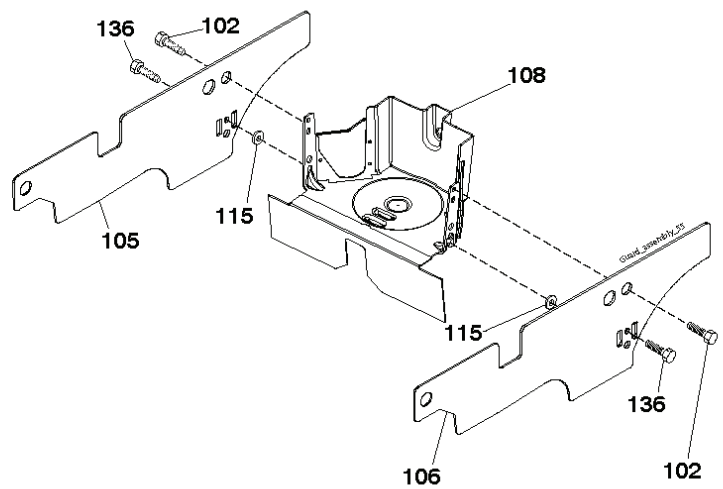

SPARK ARRESTER KIT

engine-tex_bs-2cyl_155