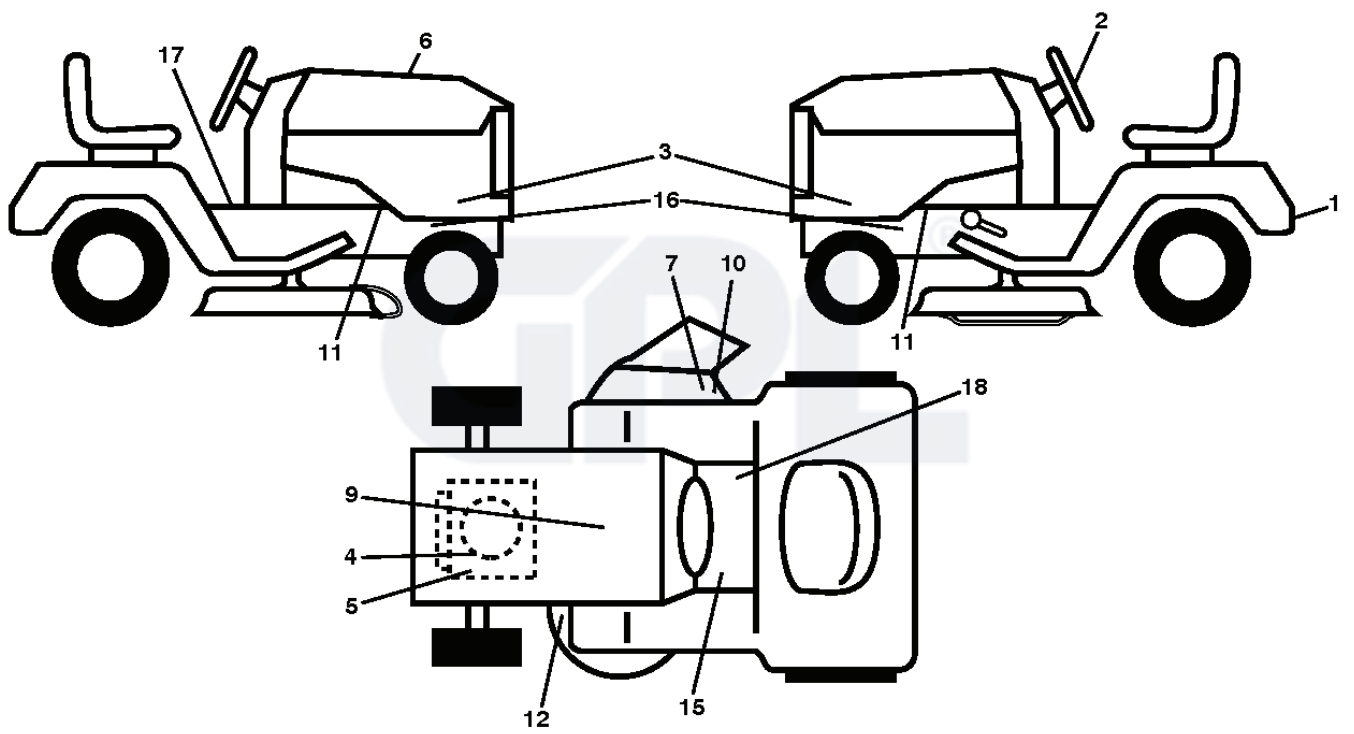

REF.	PART NO.	DESCRIPTION	REMARK	QTY.	KIT
1	587675401	DECAL		1	
2	587731501	DECAL		1	
3	582831501	DECAL		1	
4	581579701	DECAL		1	
5	581594001	DECAL		1	
6	581601801	DECAL		1	
7	584904601	DECAL		1	
9	532145005	DECAL		1	
10	581579201	DECAL		1	
11	581579601	DECAL		1	
12	581580001	DECAL		1	
15	581724001	DECAL		1	
16	581579801	DECAL		1	
17	581578101	DECAL		1	
18	581578001	DECAL		1	
--	532411903	PAD	LH	1	
--	532412279	PAD	RH	1