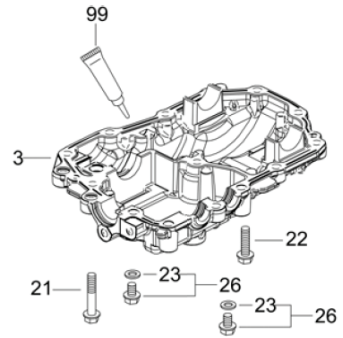

RESERVDELSKATALOG
: HUSQVARNA

Reservdelslista

RESERVDELSLISTA

K574RA
 Ser. No. 000C001-Current
 Rev. 12-29-09

ACTUAL PARTS
 MAY NOT APPEAR
 AS SHOWN

Bolt Tightening Specs.

Bolt Size	Torque
M8	16-18 ft.lb. (21-24 N.m)
M10	33-47 ft.lb. (45-64 N.m)

RESERVDELSKATALOG
: HUSQVARNA

Reservdelslista

RESERVDELSLISTA

KTM10LB
 Ser. No. 0000001-Current
 Rev. 2-15-10

ACTUAL PARTS
 MAY NOT APPEAR
 AS SHOWN

1- KTM10LB Transmission

KTM10LB Seal Kit	
Kit Includes	
#15	#51
#19	#55
#23	#72
#28	#81
#29	#99

All parts may not be used.

200-

KTM10LB Repair Kit	
Kit Includes	
#24	#38
#200 - Seal Kit	

All parts may not be used.

201-

Bolt Tightening Specs.	
Bolt Size	Torque
M8	16~18 ft.lb. (21~24 N.m)
M10	33~47 ft.lb. (45~64 N.m)