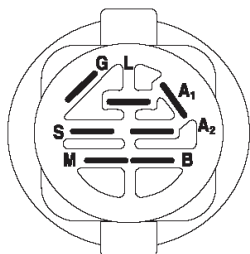

SCH19

For 96051018500, 96051016301,
96051012600

IGNITION SWITCH

POSITION	CIRCUIT "MAKE"
OFF	M+G+A1
RUN/OVERRIDE	B+A1
RUN	B+A1 L+A2
START	B+S+A1

WRING INSULATED CLIPS
NOTE: IF WRING INSULATED
CLIPS WERE REMOVED FOR
SERVICING OF UNIT, THEY
SHOULD BE RE-INSTALLED TO
PROPERLY SECURE YOUR
WRING.

●
NON-REMOVABLE
CONNECTIONS

○
REMOVABLE
CONNECTIONS