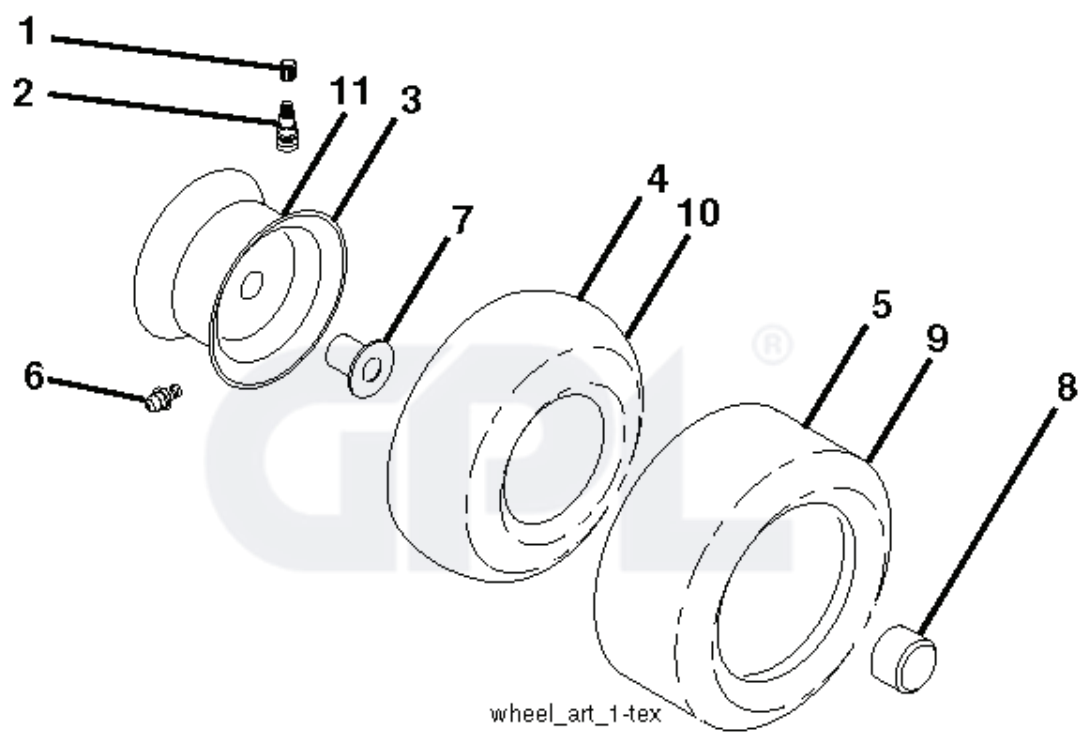

IGNITION SWITCH

POSITION	CIRCUIT	"MAKE"
OFF	M+G+A1	
RUN/OVERRIDE	B+A1	
RUN	B+A1	L+A2
START	B+S+A1	

03107

CHASSIS HARNESS CONNECTOR (MATING SIDE)

DASH HARNESS CONNECTOR (MATING SIDE)

WIRING INSULATED CLIPS
NOTE: IF WIRING INSULATED CLIPS WERE REMOVED FOR SERVICING OF UNIT, THEY SHOULD BE RE-INSTALLED TO PROPERLY SECURE YOUR WIRING.

●
NON-REMOVABLE CONNECTIONS

○
REMOVABLE CONNECTIONS

steering-tex_HUSQSR11_5

REF.	PART NO.	DESCRIPTION	REMARK	QTY.	KIT
1	597866101	SERVICE KIT		1	
2	532195968	SHAFT		1	
4	532403087	SPINDLE	LH	1	
5	532403088	SPINDLE	RH	1	
6	532006266	WASHER		1	
7	532121748	WASHER		1	
8	812000029	RETAINER RING		1	
9	532121232	HUB CAP		1	
13	532121749	WASHER		1	
14	596238701	WASHER		1	
15	873540600	NUT		1	
16	587016002	SHAFT		1	
19	532194729	PLATE		1	
21	586840201	ADAPTER		1	
22	585029802	BEARING		1	
26	594949101	CAP		1	
27	596933401	WASHER		1	
28	817000612	SCREW		1	
35	532194732	PLATE		1	
45	587016401	WASHER		1	
50	873900600	NUT		1	
53	532188967	WASHER		1	
57	532407465	BRACKET		1	
58	532194747	BOLT		1	
59	532194748	WASHER		1	
60	873971000	NUT		1	
61	597070202	LINKAGE	LH	1	
62	597070302	LINKAGE	RH	1	
63	817000512	SCREW		1	
64	532199849	SPRING RETAINER		1	
66	871020748	BOLT		1	
67	532194737	BUSHING		1	
68	873900700	NUT		1	
69	532199162	WASHER		1	
70	585338801	BRACKET		1	
75	580683701	PINION		1	
76	580683601	SCREW		1	
122	532444962	CAP		1	

REF.	PART NO.	DESCRIPTION	REMARK	QTY.	KIT
1	532059192	CAP VALVE		1	
2	532065139	NIPPLE		1	
3	532138336	RIM	Front 6"	1	
4	532059904	HOSE	(Service Item Only)	1	
5	532106222	TIRE	Front 15" x 6.0"-6"	1	
6	532000278	NIPPLE	(Front Wheel Only)	1	
7	532009040	BEARING	(Front Wheel Only)	1	
8	532175039	HUB CAP		1	
9	532122082	TIRE	Rear 20" x 8"-8"	1	
10	532007152	TUBE	(Service Item Only)	1	
11	532138337	RIM SPROCKET	Rear 8"	1	
	532144334	SEALING FOAM		1	