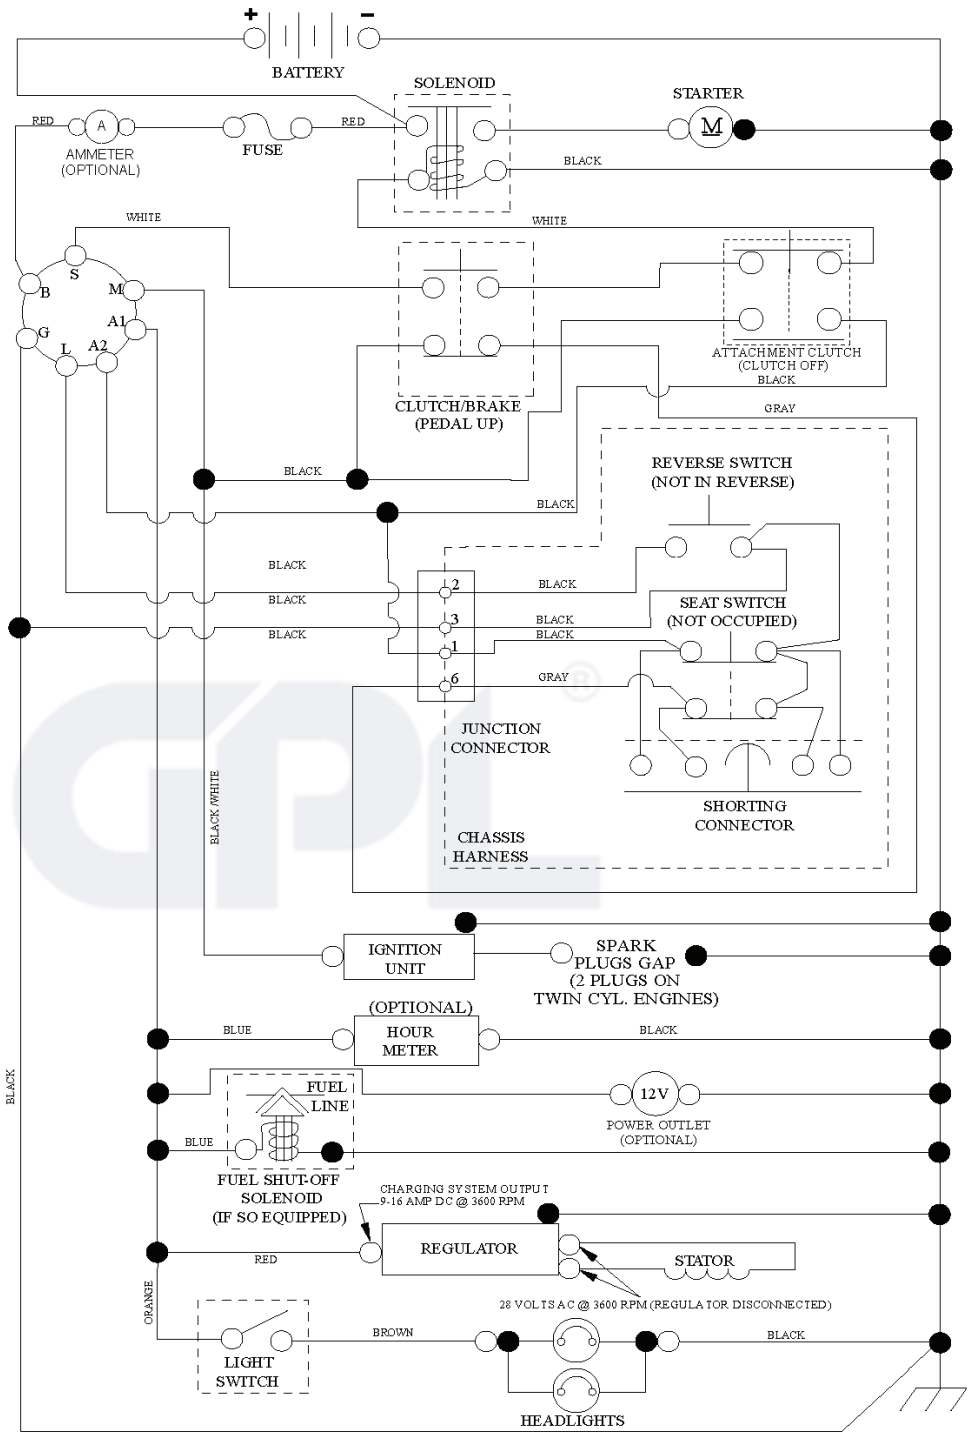

42_D_man-tex_LT_90

REF.	PART NO.	DESCRIPTION	REMARK	QTY.	KIT
	501417001	DECK		1	
1	501422201	SERVICE PARTS SYSTEM		1	
6	532195186	ARM		1	
7	596321701	SCREW		1	
11	532138971	BLADE		1	
12	584309301	SCREW		1	
14	587819701	MANDREL		1	
19	532196539	BOLT		1	
20	532159770	RAIL		1	
21	596040501	LOCK NUT		1	
23	532192557	HINGE		1	
24	532105304	HUB CAP		1	
25	532197026	TORSION SPRING		1	
26	532110452	NUT		1	
27	532403004	SHIELD		1	
29	595297001	ROD		1	
32	532197473	PULLEY		1	
33	596134801	HEXAGON NUT		1	
34	596136101	BOLT		1	
36	532197379	PULLEY		1	
37	596565301	WASHER		1	
38	589676102	KEEPER		1	
40	873900600	NUT		1	
41	584953901	BOLT		1	
42	532198410	SPRING		1	
43	532197256	SPRING		1	
46	532137729	SCREW		1	
47	532197250	BRACKET		1	
55	532437110	ARM		1	
56	532199092	SPACER		1	
57	817000616	SCREW		1	
59	532141043	GUARD	94	1	
60	532197261	ARM	LH	1	
62	596136301	BOLT		1	
63	532199477	ARM		1	
64	532199918	LINK BRAKE		1	
67	532403012	HANDLE		1	
68	598559101	BELT		1	
69	596136401	BOLT		1	
70	532199972	CLUTCH ASSY		1	
113	817000510	BOLT		1	
116	596434404	BOLT		1	
117	589527301	WHEEL		1	
119	596134901	WASHER		1	
122	532197258	BELT GUIDE	LH	1	
123	532197259	BELT GUIDE	RH	1	
144	532199204	BELT GUIDE		1	
145	532193197	PULLEY		1	
147	532401971	SPRING		1	
152	584243501	CABLE		1	
188	593824001	STUD		1	
189	596135701	LOCK NUT		1	
192	532197260	BRACKET		1	
195	817000612	SCREW		1	
241	532152927	SCREW		1	
242	532415598	HOSE COUPLING		1	
254	585316805	REINFORCEMENT PLATE		1	
255	585317005	REINFORCEMENT PLATE		1	
256	592807801	BOLT		1	
257	873900400	NUT		1	
--	532416405	COUPLING	NOT SHOWN	1	

IGNITION SWITCH

POSITION	CIRCUIT	"MAKE"
OFF	M+G+A1	
RUN/OVERRIDE	B+A1	
RUN	B+A1	L+A2
START	B+S+A1	

03107

CHASSIS HARNESS CONNECTOR (MATING SIDE)

DASH HARNESS CONNECTOR (MATING SIDE)

WIRING INSULATED CLIPS
NOTE: IF WIRING INSULATED CLIPS WERE REMOVED FOR SERVICING OF UNIT, THEY SHOULD BE RE-INSTALLED TO PROPERLY SECURE YOUR WIRING.