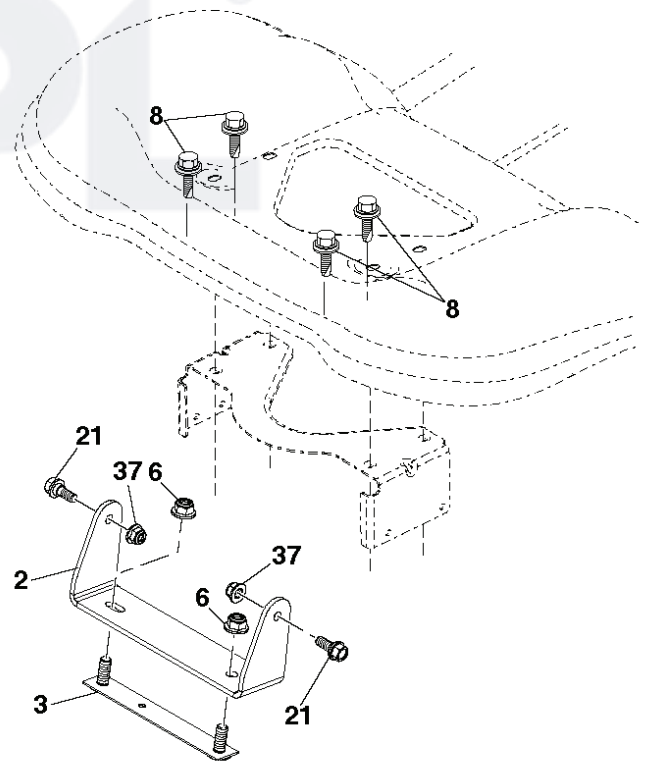

IGNITION SWITCH

POSITION	CIRCUIT	"MAKE"
OFF	M+G+A1	
RUN/OVERRIDE	B+A1	
RUN	B+A1	L+A2
START	B+S+A1	

03107

CHASSIS HARNESS CONNECTOR (MATING SIDE)

DASH HARNESS CONNECTOR (MATING SIDE)

WIRING INSULATED CLIPS
NOTE: IF WIRING INSULATED CLIPS WERE REMOVED FOR SERVICING OF UNIT, THEY SHOULD BE RE-INSTALLED TO PROPERLY SECURE YOUR WIRING.

REF.	PART NO.	DESCRIPTION	REMARK	QTY.	KIT
1	532059192	CAP VALVE		1	
2	532065139	NIPPLE		1	
3	532138336	RIM	Front 6"	1	
4	532059904	HOSE	(Service Item Only)	1	
5	532106222	TIRE	Front 15" x 6.0"-6"	1	
6	532000278	NIPPLE	(Front Wheel Only)	1	
7	532009040	BEARING	(Front Wheel Only)	1	
8	532175039	HUB CAP		1	
9	532122082	TIRE	Rear 20" x 8"-8"	1	
10	532007152	TUBE	(Service Item Only)	1	
11	532138337	RIM SPROCKET	Rear 8"	1	
	532144334	SEALING FOAM		1	

GPL®

***OPTIONAL**

48

49

50

seal-tex_king 129_arm-kit_3

REF.	PART NO.	DESCRIPTION	REMARK	QTY.	KIT
1	597658101	SEAT		1	
2	597329902	BRACKET		1	
3	590777602	BRACKET		1	
6	521996502	NUT		1	
8	532171877	BOLT		1	
9	597785101	BUMPER		1	
19	597783101	KNOB		1	
21	596240701	BOLT		1	
30	597781801	BOLT		1	
37	594944401	NUT		1	
43	597869301	BOLT		1	
48	597658203	SERVICE KIT		1	
49	597959401	COVER		1	
50	598001601	SERVICE KIT		1	
	PART NO.		REMARK		KIT