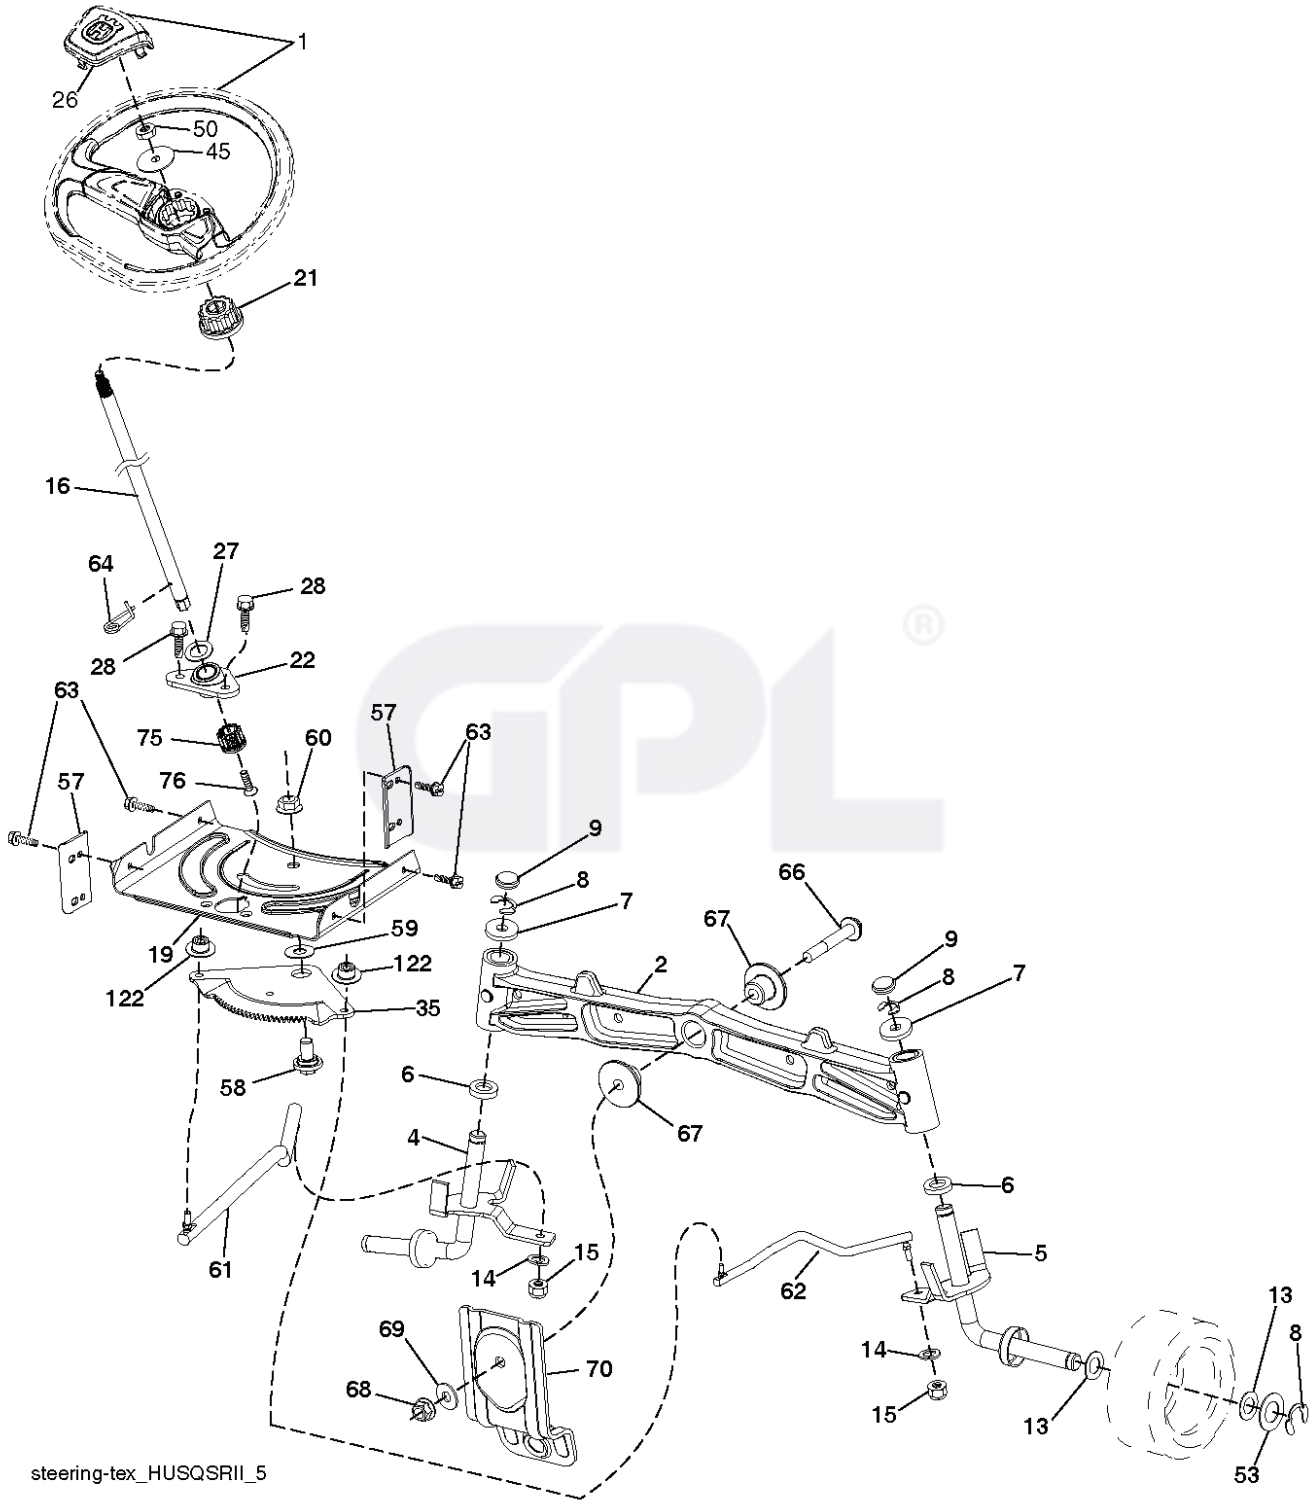

IGNITION SWITCH

POSITION	CIRCUIT	"MAKE"
OFF	M+G+A1	
RUN/OVERRIDE	B+A1	
RUN	B+A1	L+A2
START	B+S+A1	

03107

CHASSIS HARNESS CONNECTOR (MATING SIDE)

DASH HARNESS CONNECTOR (MATING SIDE)

WIRING INSULATED CLIPS
NOTE: IF WIRING INSULATED CLIPS WERE REMOVED FOR SERVICING OF UNIT, THEY SHOULD BE RE-INSTALLED TO PROPERLY SECURE YOUR WIRING.

●
NON-REMOVABLE CONNECTIONS

○
REMOVABLE CONNECTIONS

steering-tex_HUSQSR11_5

REF.	PART NO.	DESCRIPTION	REMARK	QTY.	KIT
1	597866101	SERVICE KIT		1	
2	532195968	SHAFT		1	
4	532403087	SPINDLE	LH	1	
5	532403088	SPINDLE	RH	1	
6	532006266	WASHER		1	
7	532121748	WASHER		1	
8	812000029	RETAINER RING		1	
9	532121232	HUB CAP		1	
13	532121749	WASHER		1	
14	596238701	WASHER		1	
15	873540600	NUT		1	
16	587016002	SHAFT		1	
19	532194729	PLATE		1	
21	586840201	ADAPTER		1	
22	585029802	BEARING		1	
26	594949101	CAP		1	
27	596933401	WASHER		1	
28	817000612	SCREW		1	
35	532194732	PLATE		1	
45	587016401	WASHER		1	
50	873900600	NUT		1	
53	532188967	WASHER		1	
57	532407465	BRACKET		1	
58	532194747	BOLT		1	
59	532194748	WASHER		1	
60	873971000	NUT		1	
61	597070202	LINKAGE	LH	1	
62	597070302	LINKAGE	RH	1	
63	817000512	SCREW		1	
64	532199849	SPRING RETAINER		1	
66	871020748	BOLT		1	
67	532194737	BUSHING		1	
68	873900700	NUT		1	
69	532199162	WASHER		1	
70	585338801	BRACKET		1	
75	580683701	PINION		1	
76	580683601	SCREW		1	
122	532444962	CAP		1	

REF.	PART NO.	DESCRIPTION	REMARK	QTY.	KIT
1	532059192	CAP VALVE		1	
2	532065139	NIPPLE		1	
3	532138336	RIM	Front 6"	1	
4	532059904	HOSE	(Service Item Only)	1	
5	532106222	TIRE	Front 15" x 6.0"-6"	1	
6	532000278	NIPPLE	(Front Wheel Only)	1	
7	532009040	BEARING	(Front Wheel Only)	1	
8	532175039	HUB CAP		1	
9	532122082	TIRE	Rear 20" x 8"-8"	1	
10	532007152	TUBE	(Service Item Only)	1	
11	532138337	RIM SPROCKET	Rear 8"	1	
	532144334	SEALING FOAM		1	