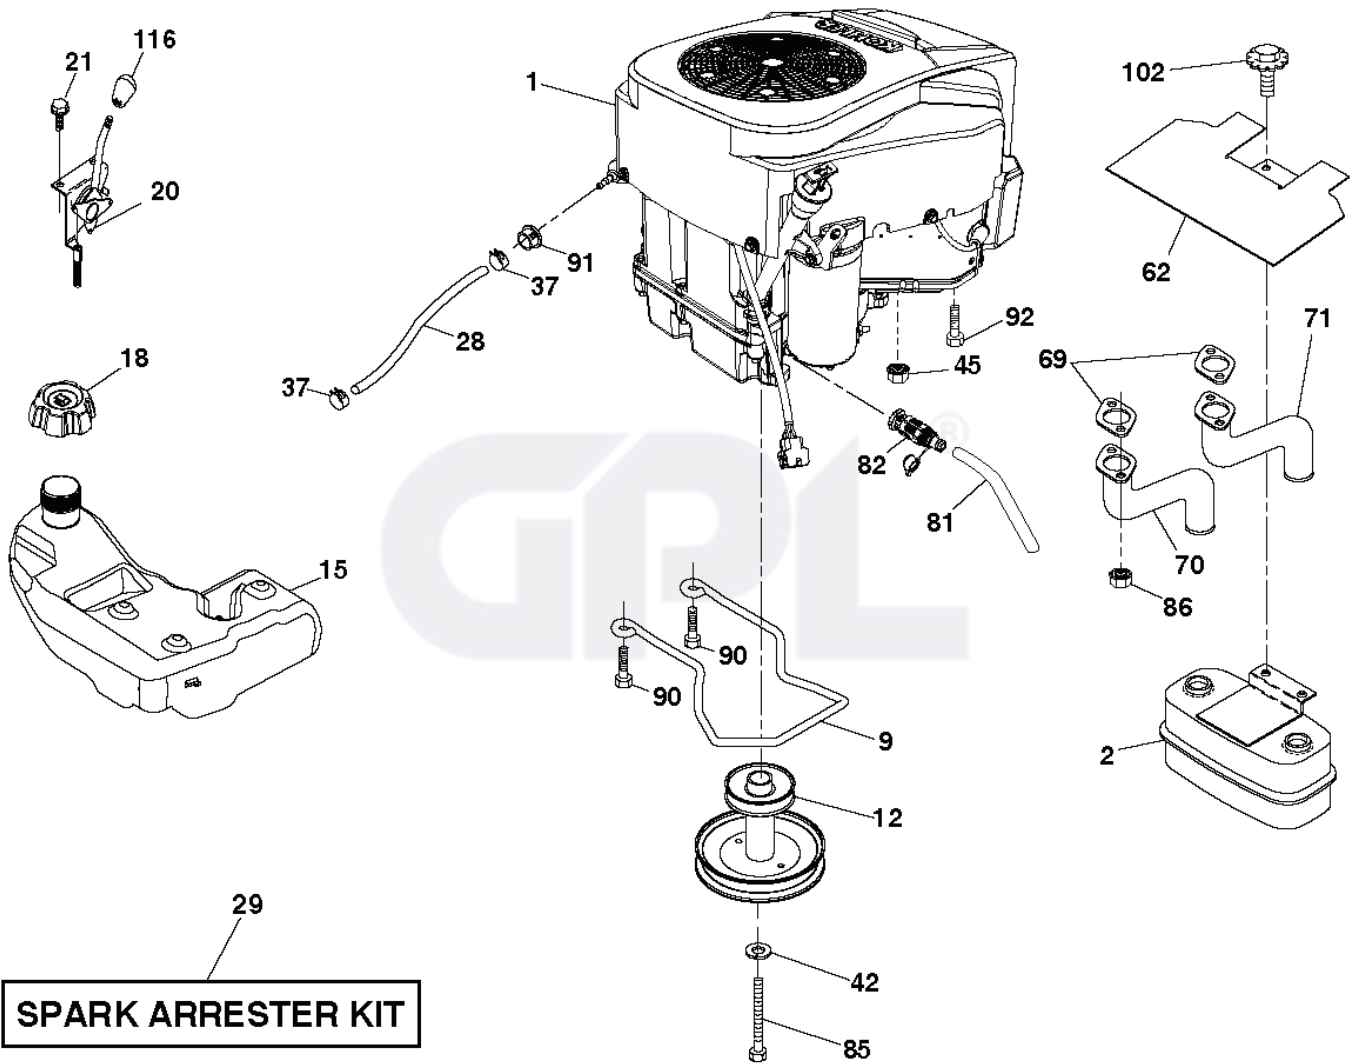

REF.	PART NO.	DESCRIPTION	REMARK	QTY.	KIT
1	581579001	DECAL		1	
2	599966801	DECAL		1	
3	529851501	DECAL		1	
4	581580001	DECAL		1	
5	584904601	DECAL		1	
6	529921501	DECAL		1	
--	581724801	DECAL	NOT SHOWN	1	
--	532439681	PLATE	"NOT SHOWN, LH"	1	
--	532439682	PAD	"NOT SHOWN, RH"	1	

T05KLED

REF.	PART NO.	DESCRIPTION	REMARK	QTY.	KIT
1	532163465	BATTERY		1	
2	874760412	BOLT		1	
8	587205101	TRAY		1	
16	532176138	MICRO SWITCH		1	
21	585436402	HARNESS		1	
24	585555601	CABLE		1	
25	585555501	CABLE		1	
26	532175158	FUSE		1	
27	596133601	LOCK NUT		1	
28	532416588	CABLE		1	
29	532192749	SWITCH.SEAT.DP W/RAMPS		1	
30	532193350	IGNITION MODULE		1	
33	532411935	KEY		1	
34	532110712	SWITCH		1	
40	501133001	HARNESS		1	
41	817720408	SCREW		1	
42	532131563	COVER		1	
43	582042802	SOLENOID		1	
46	594919101	HOUR METER		1	
55	817060512	SCREW		1	
71	532194276	CABLE ASSY		1	
79	597523001	LIGHT		1	
87	532197802	SWITCH		1	
90	532435395	TERMINAL COVER		1	
99	817670412	SCREW		1	
100	596135301	WASHER		1	
102	532404454	CABLE		1	
105	532407568	SWITCH		1	

SPARK ARRESTER KIT

Engine-tex_Kohl-2cyl_92

REF.	PART NO.	DESCRIPTION	REMARK	QTY.	KIT
1	000000000	W/O DESCRIPTION	Engine Kohler Model No. KT7.22HPSC.LT.US/C (529818401)	1	
2	589818701	MUFFLER		1	
9	596501502	KEEPER		1	
12	586478501	PULLEY		1	
15	532438028	FUEL TANK	Fits 2.75" filler neck	1	
18	585124801	FUEL CAP ASSY	Fits 2.75" filler neck	1	
18	529989702	CAP	Fits 2.00" filler neck	1	
20	587631703	THROTTLE		1	
21	532438562	SCREW		1	
28	532401135	LINE.FUEL.64"REAR.EMIS		1	
29	532137180	SPARK ARRESTER KIT		1	
37	532123487	HOSE CLAMP		1	
42	596238901	WASHER		1	
45	596133601	LOCK NUT		1	
62	532434017	SHIELD		1	
69	532186054	GASKET MUFFLER		1	
70	583954501	TUBE		1	
71	583954801	TUBE		1	
81	532148456	TUBE		1	
82	532428287	PLUG		1	
85	501606501	BOLT		1	
86	532184362	NUT		1	
90	817000616	SCREW		1	
91	532187495	BUSHING		1	
92	817120616	SCREW		1	
102	817000512	SCREW		1	
116	539132624	KNOB		1	