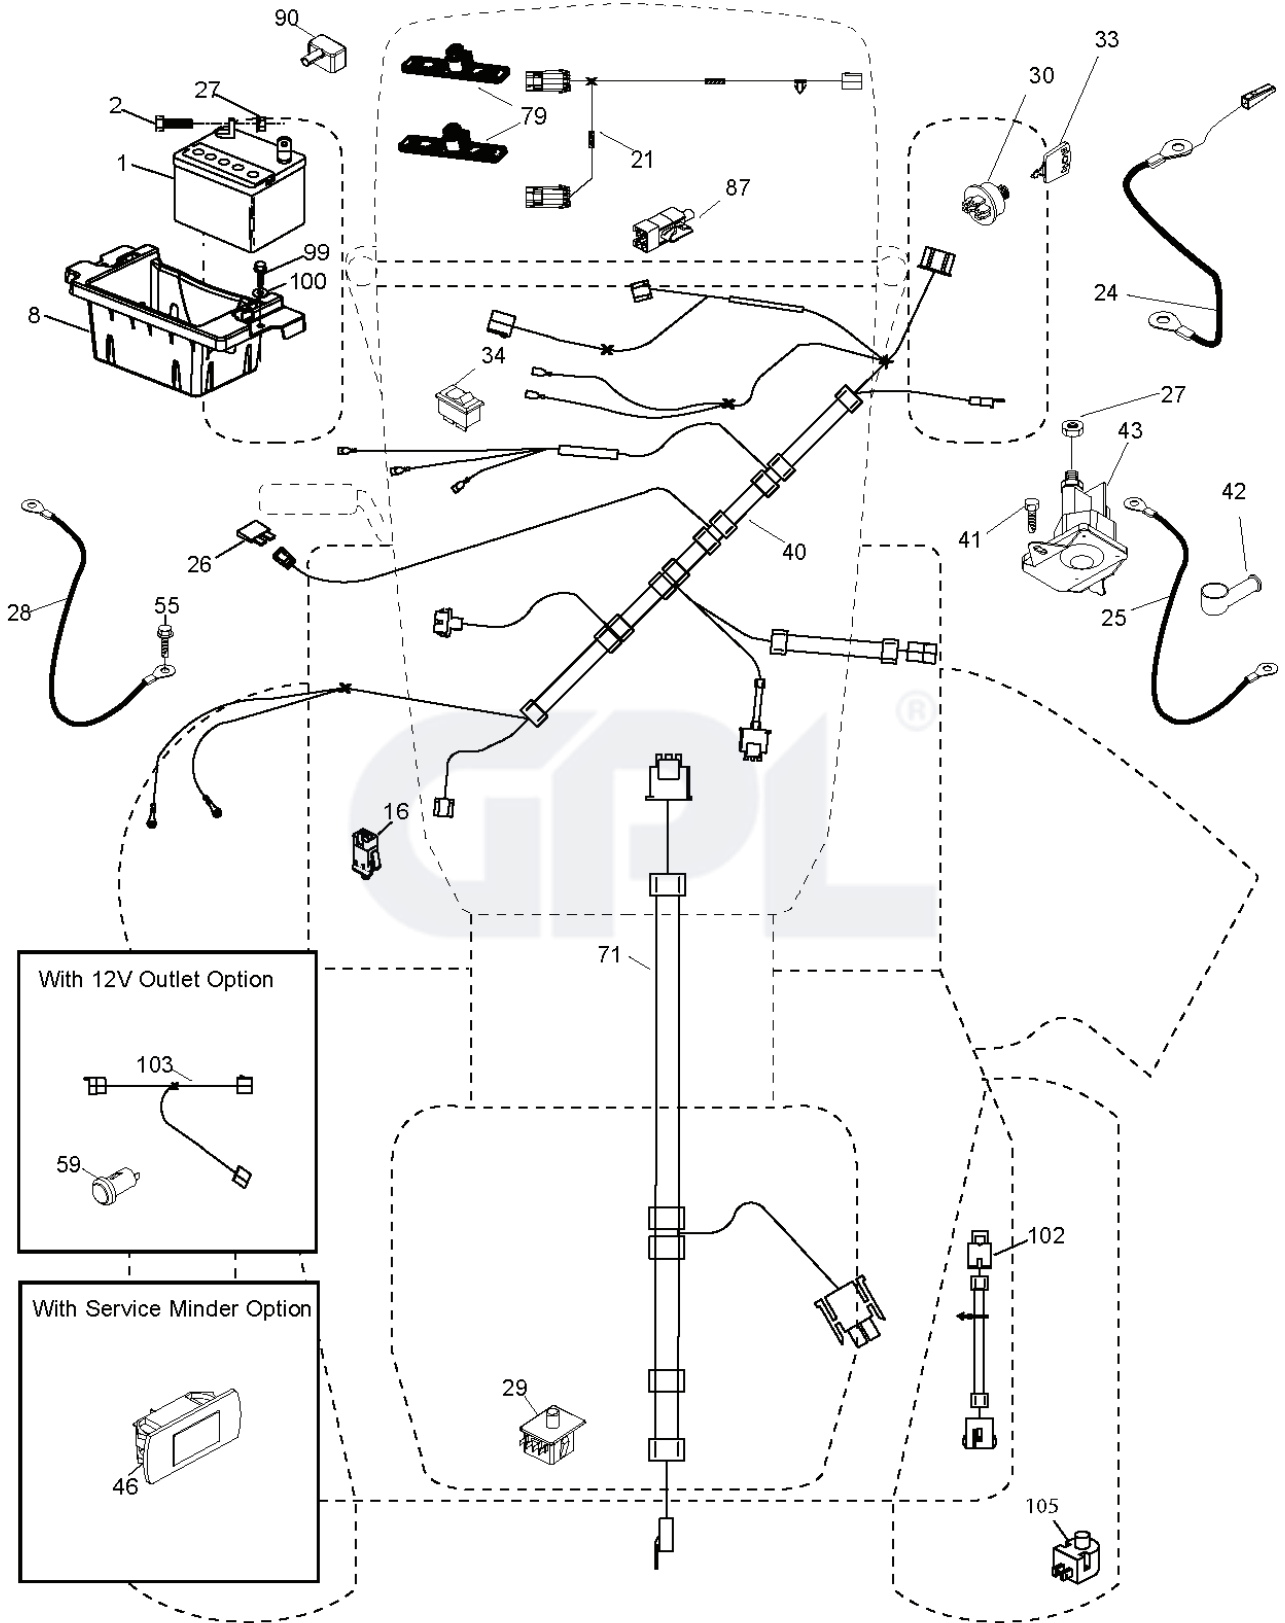

REF.	PART NO.	DESCRIPTION	REMARK	QTY.	KIT
1	581579001	DECAL		1	
2	599966801	DECAL		1	
3	529851501	DECAL		1	
4	581580001	DECAL		1	
5	584904601	DECAL		1	
6	529921501	DECAL		1	
--	581724801	DECAL	NOT SHOWN	1	
--	532439681	PLATE	"NOT SHOWN, LH"	1	
--	532439682	PAD	"NOT SHOWN, RH"	1	

T05KLED

REF.	PART NO.	DESCRIPTION	REMARK	QTY.	KIT
1	532163465	BATTERY		1	
2	874760412	BOLT		1	
8	587205101	TRAY		1	
16	532176138	MICRO SWITCH		1	
21	585436402	HARNESS		1	
24	585555601	CABLE		1	
25	585555501	CABLE		1	
26	532175158	FUSE		1	
27	596133601	LOCK NUT		1	
28	532416588	CABLE		1	
29	532192749	SWITCH.SEAT.DP W/RAMPS		1	
30	532193350	IGNITION MODULE		1	
33	532411935	KEY		1	
34	532110712	SWITCH		1	
40	501133001	HARNESS		1	
41	817720408	SCREW		1	
42	532131563	COVER		1	
43	582042802	SOLENOID		1	
46	594919101	HOUR METER		1	
55	817060512	SCREW		1	
71	532194276	CABLE ASSY		1	
79	597523001	LIGHT		1	
87	532197802	SWITCH		1	
90	532435395	TERMINAL COVER		1	
99	817670412	SCREW		1	
100	596135301	WASHER		1	
102	532404454	CABLE		1	
105	532407568	SWITCH		1	