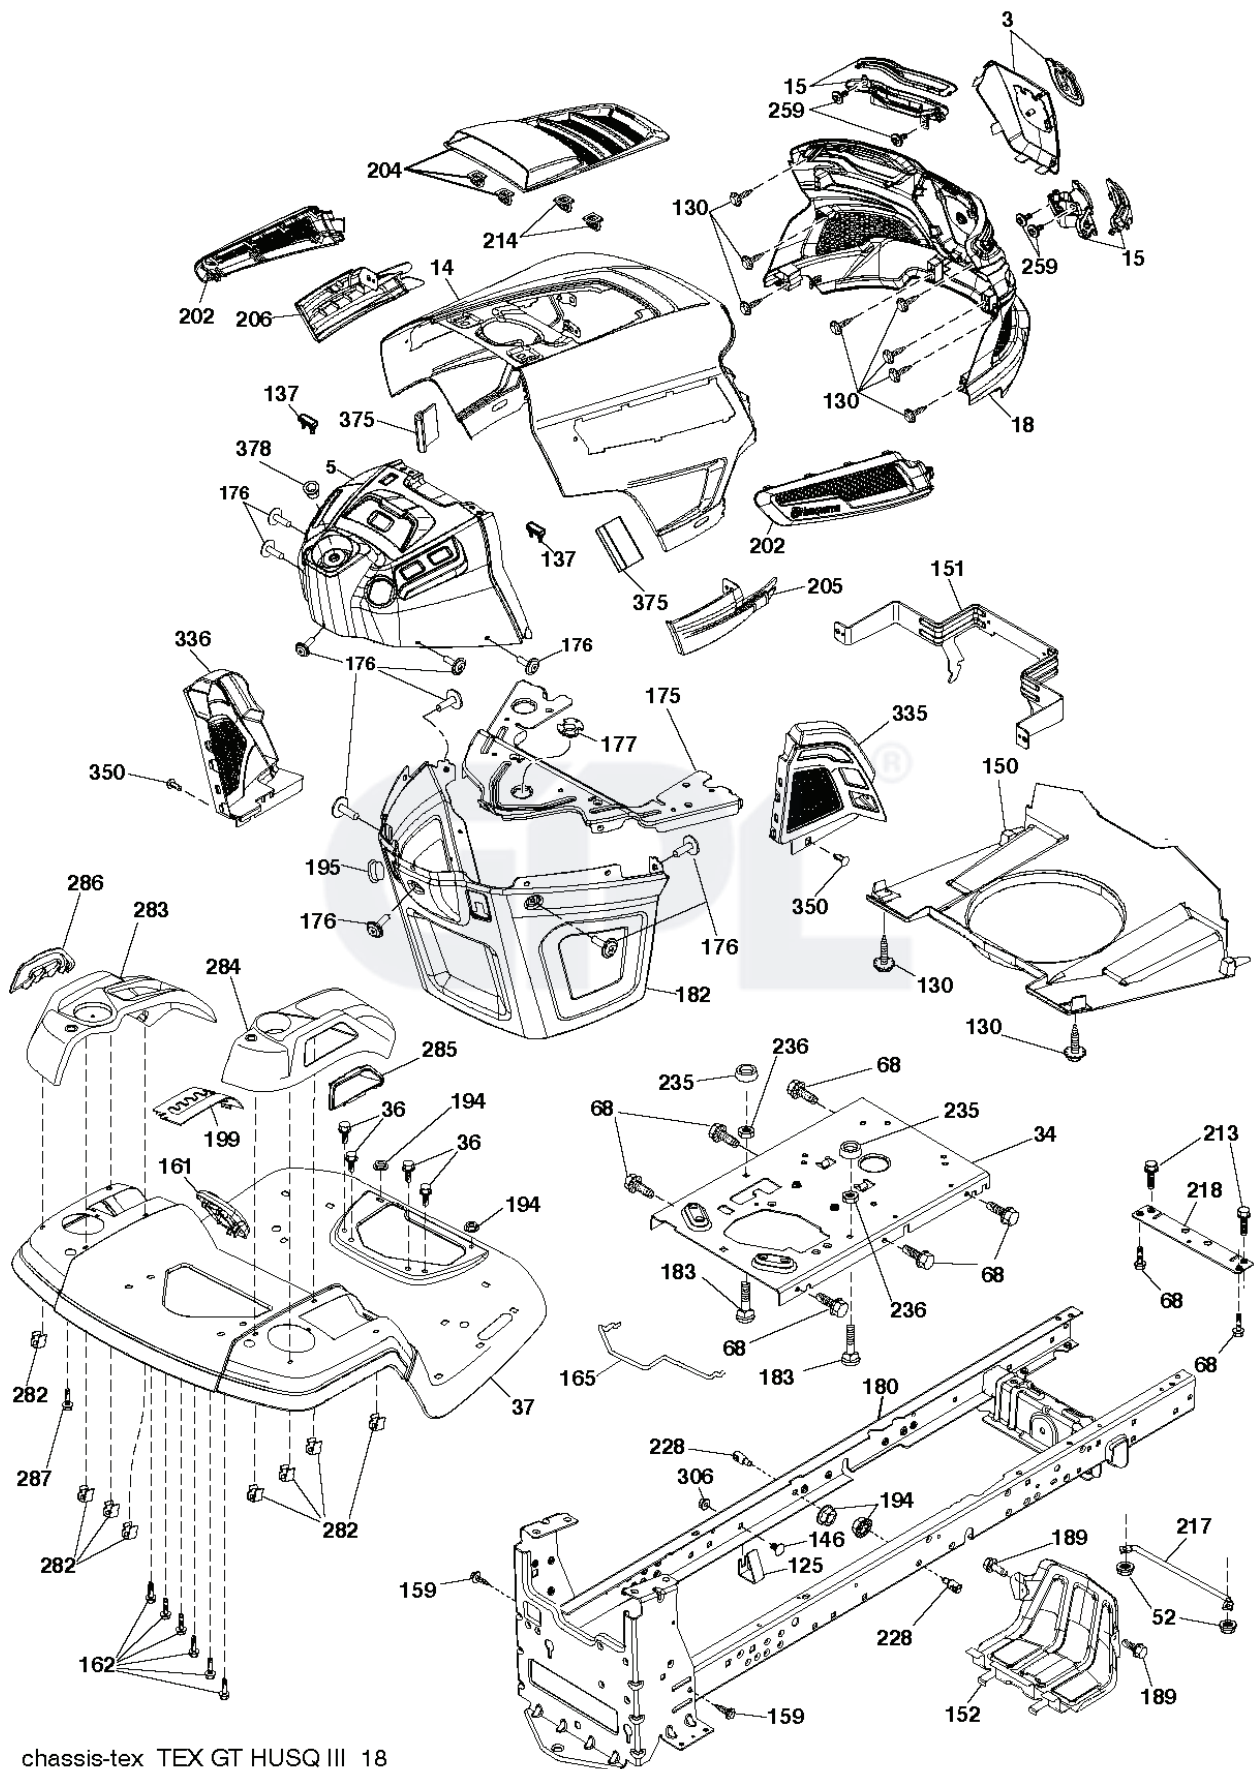

chassis-tex_TEX GT HUSQ III_18

REF.	PART NO.	DESCRIPTION	REMARK	QTY.	KIT
3	597688201	COVER		1	
5	590748812	DASHBOARD		1	
14	532441177	HOOD		1	
15	597867901	SERVICE KIT	LH	1	
18	597407102	GRILLE		1	
34	580910801	CHASSIS		1	
36	817060512	SCREW		1	
37	532441178	FENDER		1	
52	596040501	LOCK NUT		1	
68	596030701	SCREW		1	
125	581684801	CLIP		1	
130	596321701	SCREW		1	
137	532407590	DAMPING PIECE		1	
146	581857901	BOLT		1	
150	532439774	AIR DUCT		1	
151	532436670	BRACKET		1	
152	532439870	SHIELD		1	
159	817000612	SCREW		1	
161	532439781	FUEL		1	
162	596134101	SCREW		1	
165	532196826	BRACKET		1	
175	590607702	CROSS MEMBER		1	
176	532400776	SCREW		1	
177	532195228	BUSHING		1	
180	532195457	CHASSIS		1	
182	532406859	DASH		1	
183	595305701	SCREW		1	
189	817000512	SCREW		1	
194	596135701	LOCK NUT		1	
195	532404137	TROU*RP LPAR 532401556428		1	
199	532413485	PLATE		1	
202	597867701	SERVICE KIT	RH	1	
204	597408001	VENT		1	
205	532439730	SKIRT	RH	1	
206	532439729	SKIRT	LH	1	
213	596030501	SCREW		1	
214	532199145	CLIP		1	
217	532409167	ROD		1	
218	532196395	PLATE		1	
228	593824001	STUD		1	
235	596564201	SPACER		1	
236	873930500	NUT		1	
259	596434001	SCREW		1	
282	532414110	CLIP		1	
283	532439861	CONSOLE		1	
284	532439823	CONSOLE		1	
285	532416315	CONSOLE		1	
286	532416317	CONSOLE		1	
287	817600406	SCREW		1	
306	873900600	NUT		1	
335	532448204	COVER		1	
336	532445309	COVER		1	
350	532445143	CLIP		1	
375	586908201	BUMPER		1	
378	590849801	BUSHING		1	
--	532187801	PLUG		1	
--	597334801	BUMPER ASSY		1