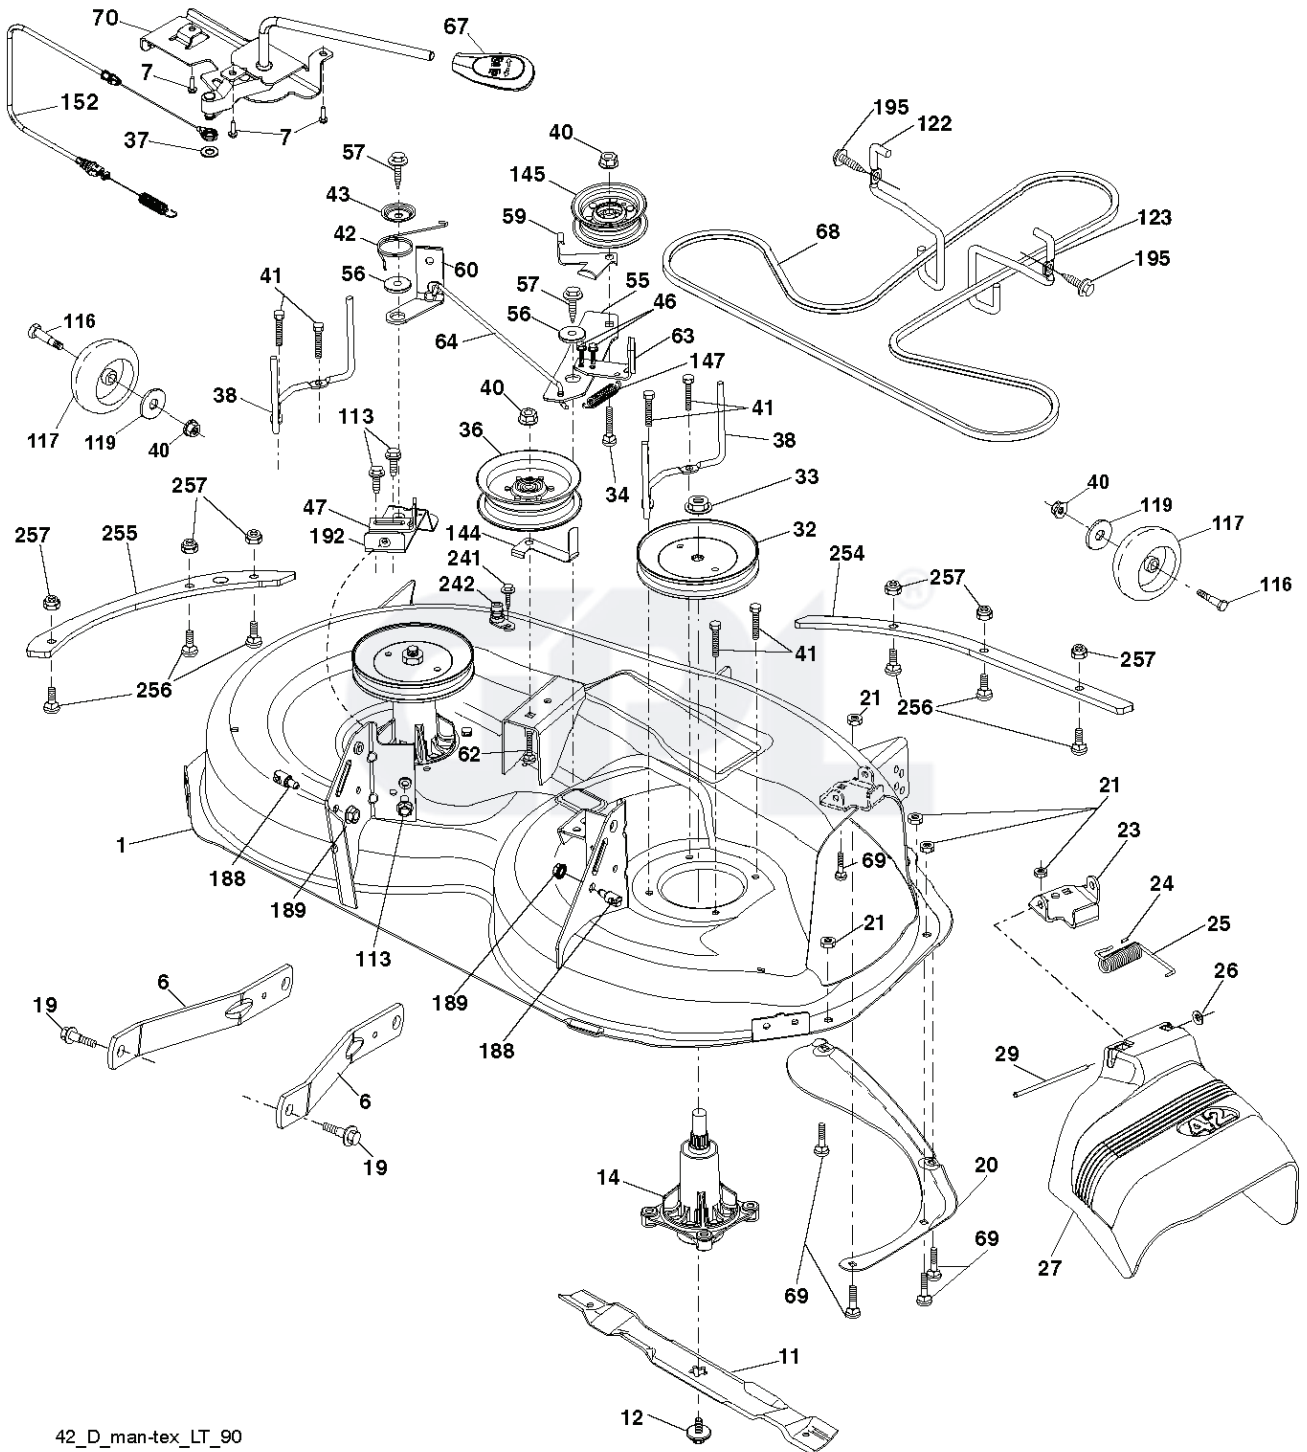

42_D_man-tex_LT_90

REF.	PART NO.	DESCRIPTION	REMARK	QTY.	KIT
	501417001	DECK		1	
1	501422201	SERVICE PARTS SYSTEM		1	
6	532195186	ARM		1	
7	596321701	SCREW		1	
11	532138971	BLADE		1	
12	584309301	SCREW		1	
14	587819701	MANDREL		1	
19	532196539	BOLT		1	
20	532159770	RAIL		1	
21	596040501	LOCK NUT		1	
23	532192557	HINGE		1	
24	532105304	HUB CAP		1	
25	532197026	TORSION SPRING		1	
26	532110452	NUT		1	
27	532403004	SHIELD		1	
29	595297001	ROD		1	
32	532197473	PULLEY		1	
33	596134801	HEXAGON NUT		1	
34	596136101	BOLT		1	
36	532197379	PULLEY		1	
37	596565301	WASHER		1	
38	589676102	KEEPER		1	
40	873900600	NUT		1	
41	584953901	BOLT		1	
42	532198410	SPRING		1	
43	532197256	SPRING		1	
46	532137729	SCREW		1	
47	532197250	BRACKET		1	
55	532437110	ARM		1	
56	532199092	SPACER		1	
57	817000616	SCREW		1	
59	532141043	GUARD	94	1	
60	532197261	ARM	LH	1	
62	596136301	BOLT		1	
63	532199477	ARM		1	
64	532199918	LINK BRAKE		1	
67	532403012	HANDLE		1	
68	598559101	BELT		1	
69	596136401	BOLT		1	
70	532199972	CLUTCH ASSY		1	
113	817000510	BOLT		1	
116	596434404	BOLT		1	
117	589527301	WHEEL		1	
119	596134901	WASHER		1	
122	532197258	BELT GUIDE	LH	1	
123	532197259	BELT GUIDE	RH	1	
144	532199204	BELT GUIDE		1	
145	532193197	PULLEY		1	
147	532401971	SPRING		1	
152	584243501	CABLE		1	
188	593824001	STUD		1	
189	596135701	LOCK NUT		1	
192	532197260	BRACKET		1	
195	817000612	SCREW		1	
241	532152927	SCREW		1	
242	532415598	HOSE COUPLING		1	
254	585316805	REINFORCEMENT PLATE		1	
255	585317005	REINFORCEMENT PLATE		1	
256	592807801	BOLT		1	
257	873900400	NUT		1	
--	532416405	COUPLING	NOT SHOWN	1