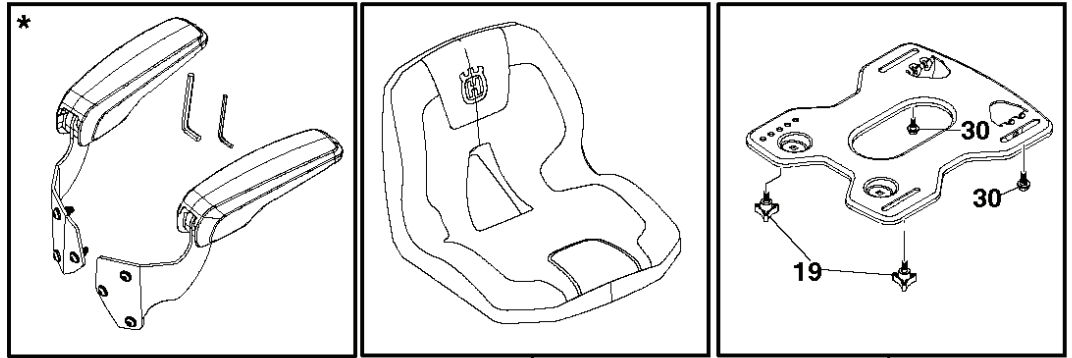

*OPTIONAL

48

49

50