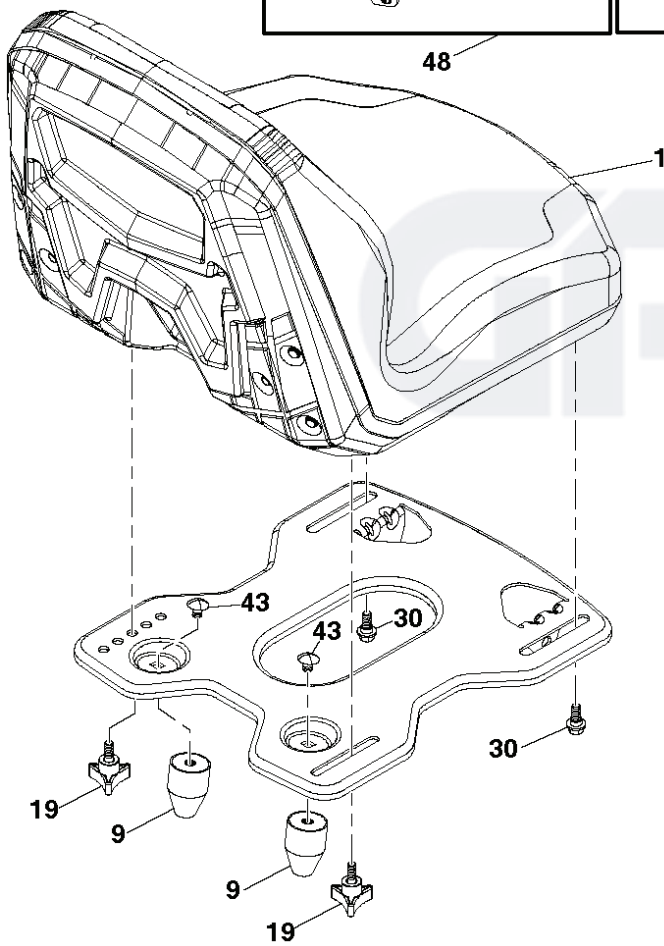

REF.	PART NO.	DESCRIPTION	REMARK	QTY.	KIT
1	581579001	DECAL		1	
2	599966801	DECAL		1	
3	529851501	DECAL		1	
4	581580001	DECAL		1	
5	584904601	DECAL		1	
6	529921501	DECAL		1	
--	581724801	DECAL	NOT SHOWN	1	
--	532439681	PLATE	"NOT SHOWN, LH"	1	
--	532439682	PAD	"NOT SHOWN, RH"	1	

REF.	PART NO.	DESCRIPTION	REMARK	QTY.	KIT
1	532059192	CAP VALVE		1	
2	532065139	NIPPLE		1	
3	532138336	RIM	Front 6"	1	
4	532059904	HOSE	(Service Item Only)	1	
5	532106222	TIRE	Front 15" x 6.0"-6"	1	
6	532000278	NIPPLE	(Front Wheel Only)	1	
7	532009040	BEARING	(Front Wheel Only)	1	
8	532175039	HUB CAP		1	
9	532122082	TIRE	Rear 20" x 8"-8"	1	
10	532007152	TUBE	(Service Item Only)	1	
11	532138337	RIM SPROCKET	Rear 8"	1	
	532144334	SEALING FOAM		1	

GPL®

***OPTIONAL**

48

49

50

seal-tex_king 129_arm-kit_3

REF.	PART NO.	DESCRIPTION	REMARK	QTY.	KIT
1	597658101	SEAT		1	
2	597329902	BRACKET		1	
3	590777602	BRACKET		1	
6	521996502	NUT		1	
8	532171877	BOLT		1	
9	597785101	BUMPER		1	
19	597783101	KNOB		1	
21	596240701	BOLT		1	
30	597781801	BOLT		1	
37	594944401	NUT		1	
43	597869301	BOLT		1	
48	597658203	SERVICE KIT		1	
49	597959401	COVER		1	
50	598001601	SERVICE KIT		1	
	PART NO.		REMARK		KIT