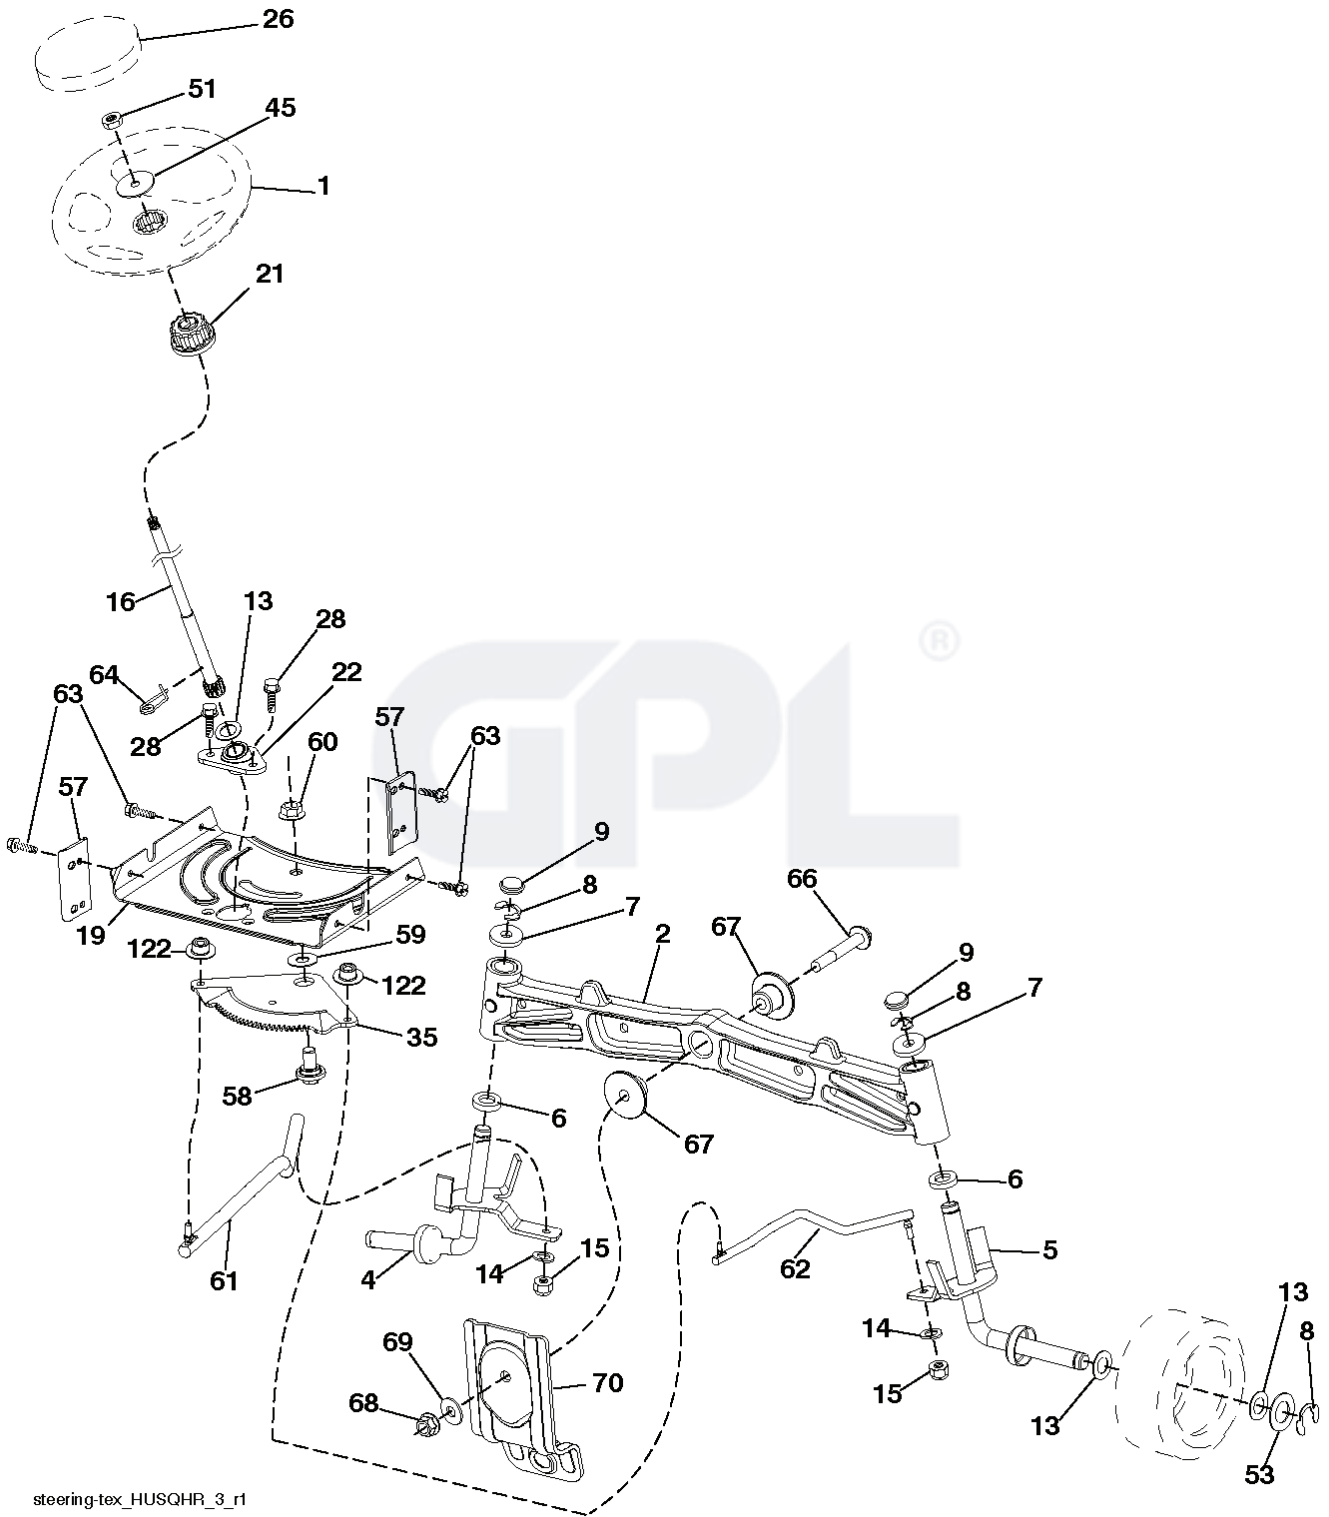

YT46 LS, 96043015000, 2012-09

---

**SPARE PARTS LIST**

lift-tex\_17\_r3

\*Key 91 may be substituted for Key 101

---

REF.	PART NO.	DESCRIPTION	REMARK	QTY.	KIT
2	532422027	SHAFT		1	
3	532195231	LEVER	RH	1	
7	580962301	GRIP		1	
10	532196314	SPRING		1	
87	532194209	SPRING		1	
88	532410710	SPRING		1	
89	819191912	WASHER		1	
90	532194208	PIN		1	
91	532195181	LINK	LH/REAR	1	
97	817000612	SCREW		1	
98	532195270	LINK		1	
100	873930600	NUT		1	
101	532407003	LINK		1	

GPL®

IGNITION SWITCH

POSITION	CIRCUIT	"MAKE"
OFF	M+G+A1	
RUN/OVERRIDE	B+A1	
RUN	B+A1	L+A2
START	B + S + A1	

WIRING INSULATED CLIPS  
NOTE: IF WIRING INSULATED CLIPS WERE REMOVED FOR SERVICING OF UNIT, THEY SHOULD BE RE-INSTALLED TO PROPERLY SECURE YOUR WIRING.

seat-tex\_6.5SL\_2

---

REF.	PART NO.	DESCRIPTION	REMARK	QTY.	KIT
1	532439822	SEAT		1	
2	532180166	BRACKET		1	
3	532140675	STRAP		1	
6	873800600	NUT		1	
7	532124181	SPRING		1	
8	532171877	BOLT		1	
10	532196977	PLATE		1	
21	532171852	BOLT		1	
37	873800500	LOCK NUT		1	
40	532439871	HANDLE		1	
41	532198200	SPRING		1	
43	874760612	BOLT		1	
44	819133812	WASHER		1	

---

REF.	PART NO.	DESCRIPTION	REMARK	QTY.	KIT
1	532059192	CAP VALVE		0	
2	532065139	NIPPLE		0	
3	532138336	RIM	Front 6"	0	
4	532059904	HOSE	(Service Item Only)	0	
5	532106222	TIRE	Front 15" x 6.0"-6"	0	
6	532124957	FITTING	(Front Wheel Only)	0	
7	532124959	BEARING	(Front Wheel Only)	0	
8	532175039	HUB CAP		0	
9	532138468	TIRE	Rear 20" x 8"-8"	0	
10	532124926	HOSE	(Service Item Only)	0	
11	532138337	RIM SPROCKET	Rear 8"	0	
	532144334	SEALING FOAM		0	