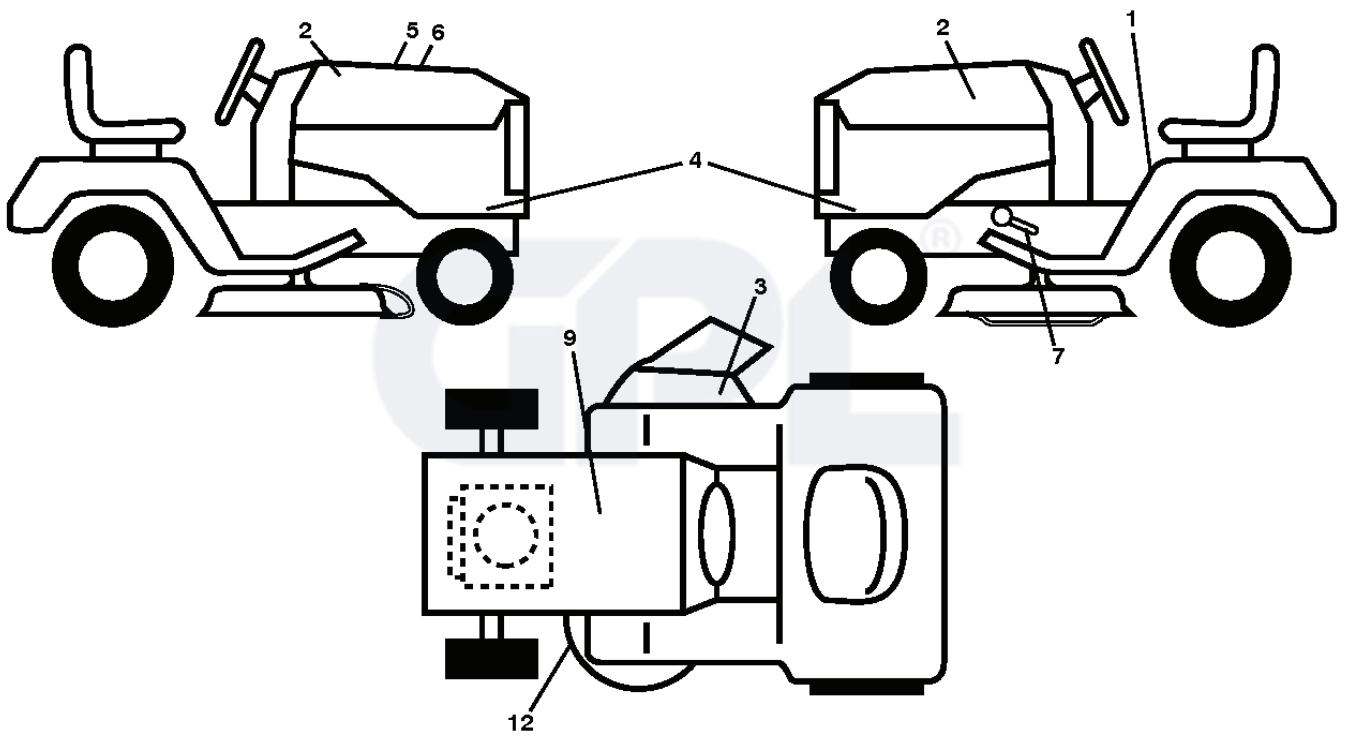

REF.	PART NO.	DESCRIPTION	REMARK	QTY.	KIT
1	532411657	DECAL		1	
2	532429196	DECAL		1	
3	532170563	DECALC:"DANGER"		1	
4	581619701	DECAL		1	
5	532423829	DECAL		1	
7	532418600	DECAL		1	
9	532145005	DECAL		1	
12	532160396	DECAL		1	
	532166960	DECAL		1	
	532439681	PLATE	LH	1	
	532439682	PAD	RH	1