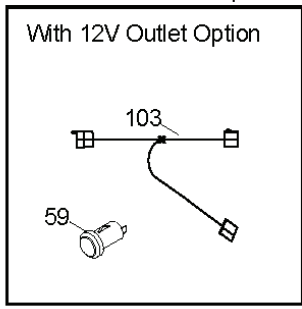

T27S

REF.	PART NO.	DESCRIPTION	REMARK	QTY.	KIT
1	532163465	BATTERY		1	
2	874760412	BOLT		1	
8	532186491	BOX		1	
16	532176138	MICRO SWITCH		1	
21	532400252	HARNESS		1	
22	532004152	BULB		1	
24	532400253	CABLE		1	
25	532412895	CABLE.STARTER.6G.BL/RE*SUBS/2*		1	
26	532175158	FUSE		1	
27	873510400	NUT		1	
28	532145491	CABLE		1	
29	532401545	SWITCH		1	
30	532193350	IGNITION MODULE		1	
33	532411933	KEY		1	
34	532110712	SWITCH		1	
40	581687101	HARNESS		1	
41	817720408	SCREW		1	
42	532131563	COVER		1	
43	532192507	SOLENOID		1	
45	532425270	GAUGE		1	
46	532425271	GAUGE		1	
50	532174651	SWITCH		1	
55	817060512	SCREW		1	
59	532400303	OUTLET-12 VOLT		1	
71	532194276	CABLE ASSY		1	
79	532175242	HOLDER		1	
81	532409615	HARNESS		1	
90	532435395	TERMINAL COVER		1	
91	532190270	STRAP BATTERY MOUNT FRO		1	
99	817670412	SCREW		1	
100	819091416	WASHER		1	
102	532404454	CABLE		1	
103	532421747	HARNESS		1	
105	532407568	SWITCH		1	
142	532448057	HARNESS		1