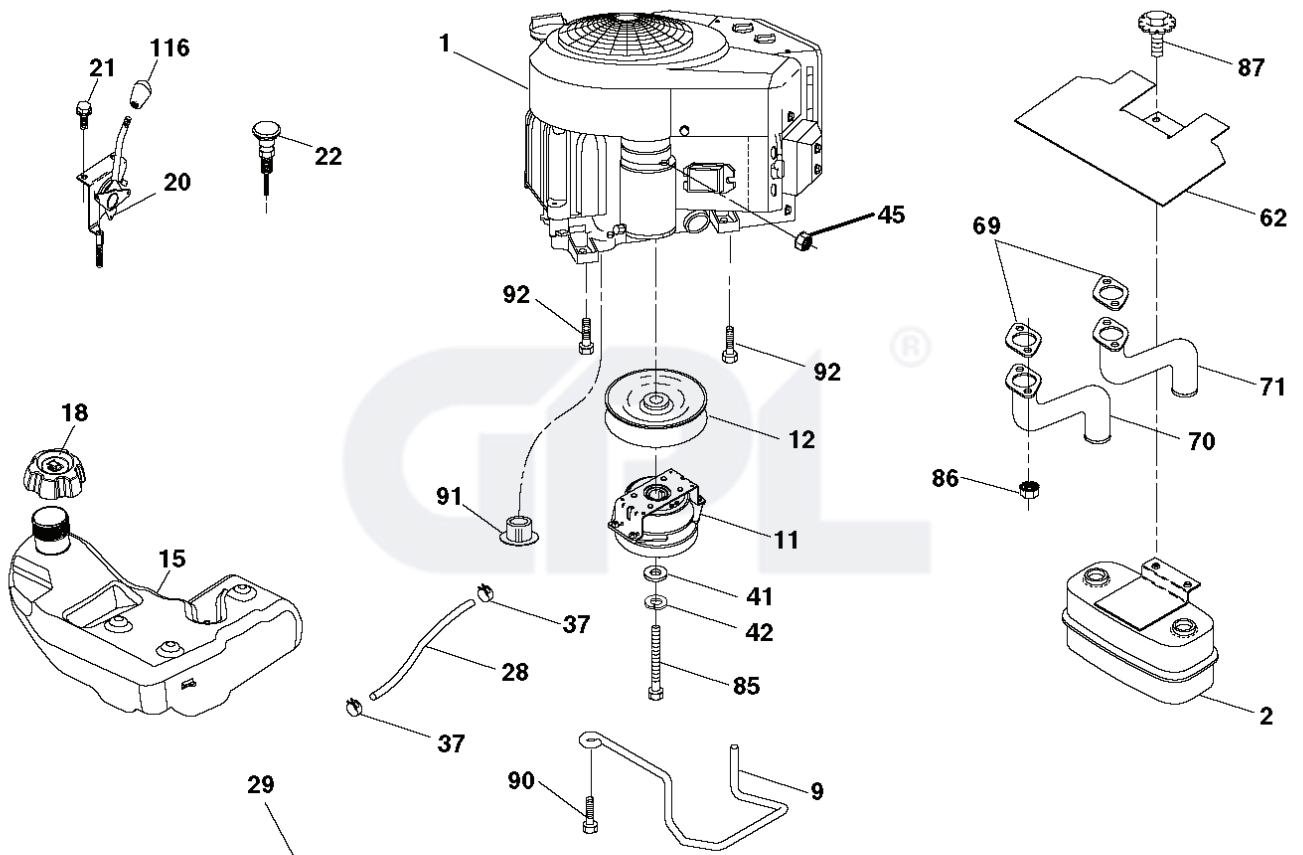

SPARK ARRESTER KIT

engine-tex_Kawa-2cyl_36

REF.	PART NO.	DESCRIPTION	REMARK	QTY.	KIT
1	000000000	W/O DESCRIPTION	ENGING KAWASAKI MODEL NO. FR651V-AS28 (581411101)	1	
2	532445962	MUFFLER		1	
9	532194320	BELT GUIDE		1	
11	587241601	CLUTCH		1	
12	532405097	PULLEY		1	
15	532438080	FUEL TANK		1	
18	532439208	HUB CAP		1	
20	532424341	CONTROL THROTTLE		1	
21	532416358	SCREW		1	
22	532191596	COMMA*RPLPAR 532187767428		1	
28	532401135	LINE.FUEL.64'REAR.EMIS		1	
29	532137180	SPARK ARRESTER KIT		1	
37	532123487	HOSE CLAMP		1	
41	532126197	WASHER		1	
42	810040700	WASHER		1	
45	873510400	NUT		1	
62	532434017	SHIELD		1	
69	532178151	MUFFLER GASKET		1	
70	532424765	EXHAUST		1	
71	532424766	EXHAUST		1	
85	532179953	BOLT		1	
86	532184362	NUT		1	
87	532171877	BOLT		1	
90	817000616	SCREW		1	
91	532187495	BUSHING		1	
92	817120616	SCREW		1	
116	539132624	KNOB		1