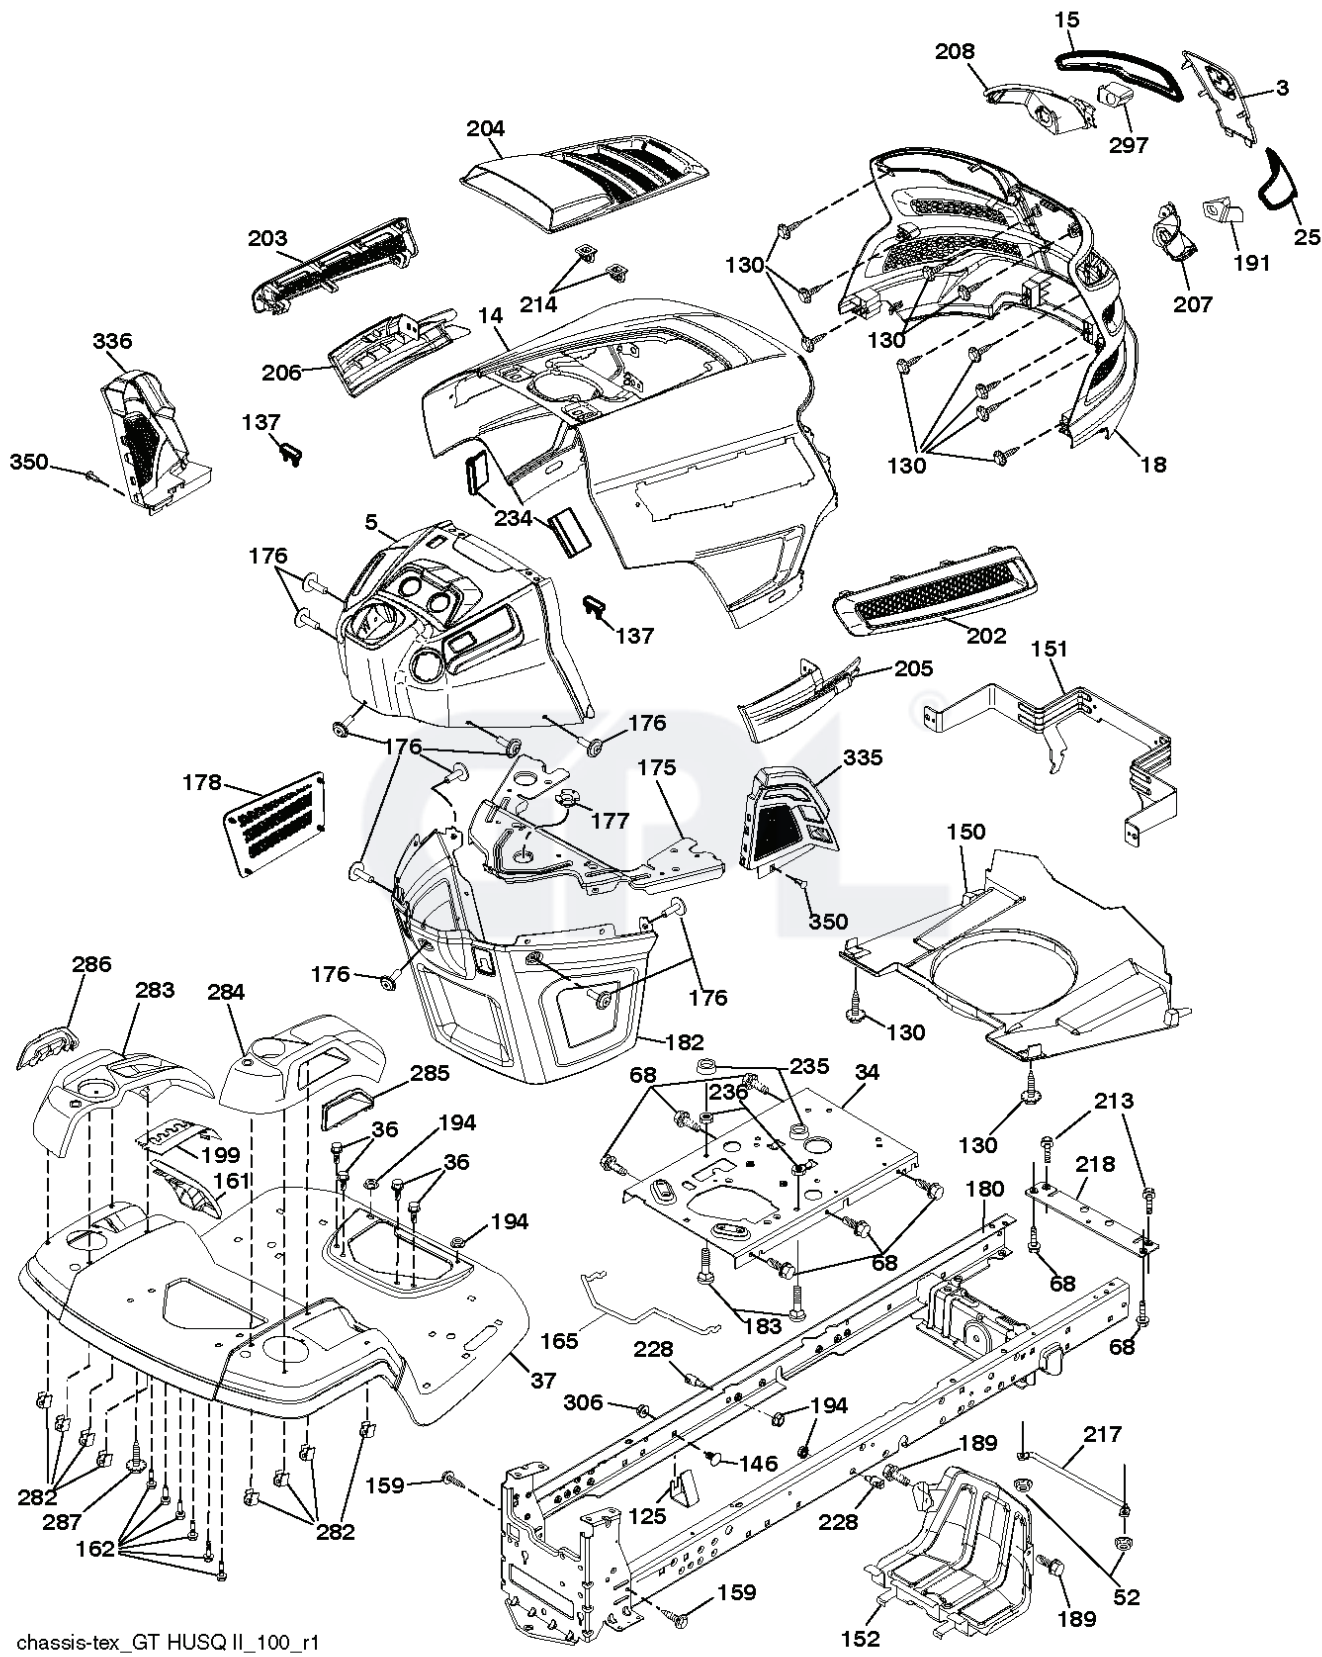

chassis-tex_GT_HUSQ II_100_r1

REF.	PART NO.	DESCRIPTION	REMARK	QTY.	KIT
3	532439752	LOGOTYPE		1	
5	532437490	DASH		1	
14	532441177	HOOD		1	
15	532439733	LENS	LH	1	
18	532440653	GRILLE		1	
25	532443385	LENS	RH	1	
34	580910801	CHASSIS		1	
36	817060512	SCREW		1	
37	532441178	FENDER		1	
52	873680500	NUT		1	
68	817490508	SCREW		1	
125	581684801	CLIP		1	
130	532416358	SCREW		1	
137	532407590	DAMPING PIECE		1	
146	581857901	BOLT		1	
150	532439774	AIR DUCT		1	
151	532436670	BRACKET		1	
152	532439870	SHIELD		1	
159	817000612	SCREW		1	
161	532439781	FUEL		1	
162	532142432	SCREW		1	
165	532196826	BRACKET		1	
175	532196304	SUPPORT		1	
176	532400776	SCREW		1	
177	532195227	BUSHING		1	
178	532199782	NET		1	
180	532195457	CHASSIS		1	
182	532406859	DASH		1	
183	874520520	BOLT		1	
189	817000512	SCREW		1	
191	532437455	INSERT		1	
194	873900500	NUT		1	
199	532413485	PLATE		1	
202	532439728	COVER	RH	1	
203	532439727	COVER	LH	1	
204	532435714	COVER		1	
205	532439730	SKIRT	RH	1	
206	532439729	SKIRT	LH	1	
207	532439734	CUP		1	
208	532439735	CUP		1	
213	874760512	BOLT		1	
214	532199145	CLIP		1	
217	532409167	ROD		1	
218	532196395	PLATE		1	
228	532195161	STUD		1	
234	532404742	DAMPING PIECE		1	
235	532406129	SPACER		1	
236	873930500	NUT		1	
282	532414110	CLIP		1	
283	532439861	CONSOLE		1	
284	532439823	CONSOLE		1	
285	532416315	CONSOLE		1	
286	532416317	CONSOLE		1	
287	817600406	SCREW		1	
297	532437456	INSERT		1	
306	873900600	NUT		1	
335	532448204	COVER		1	
336	532445309	COVER		1	
350	532445143	CLIP		1	
--	532431882	GUARD		1