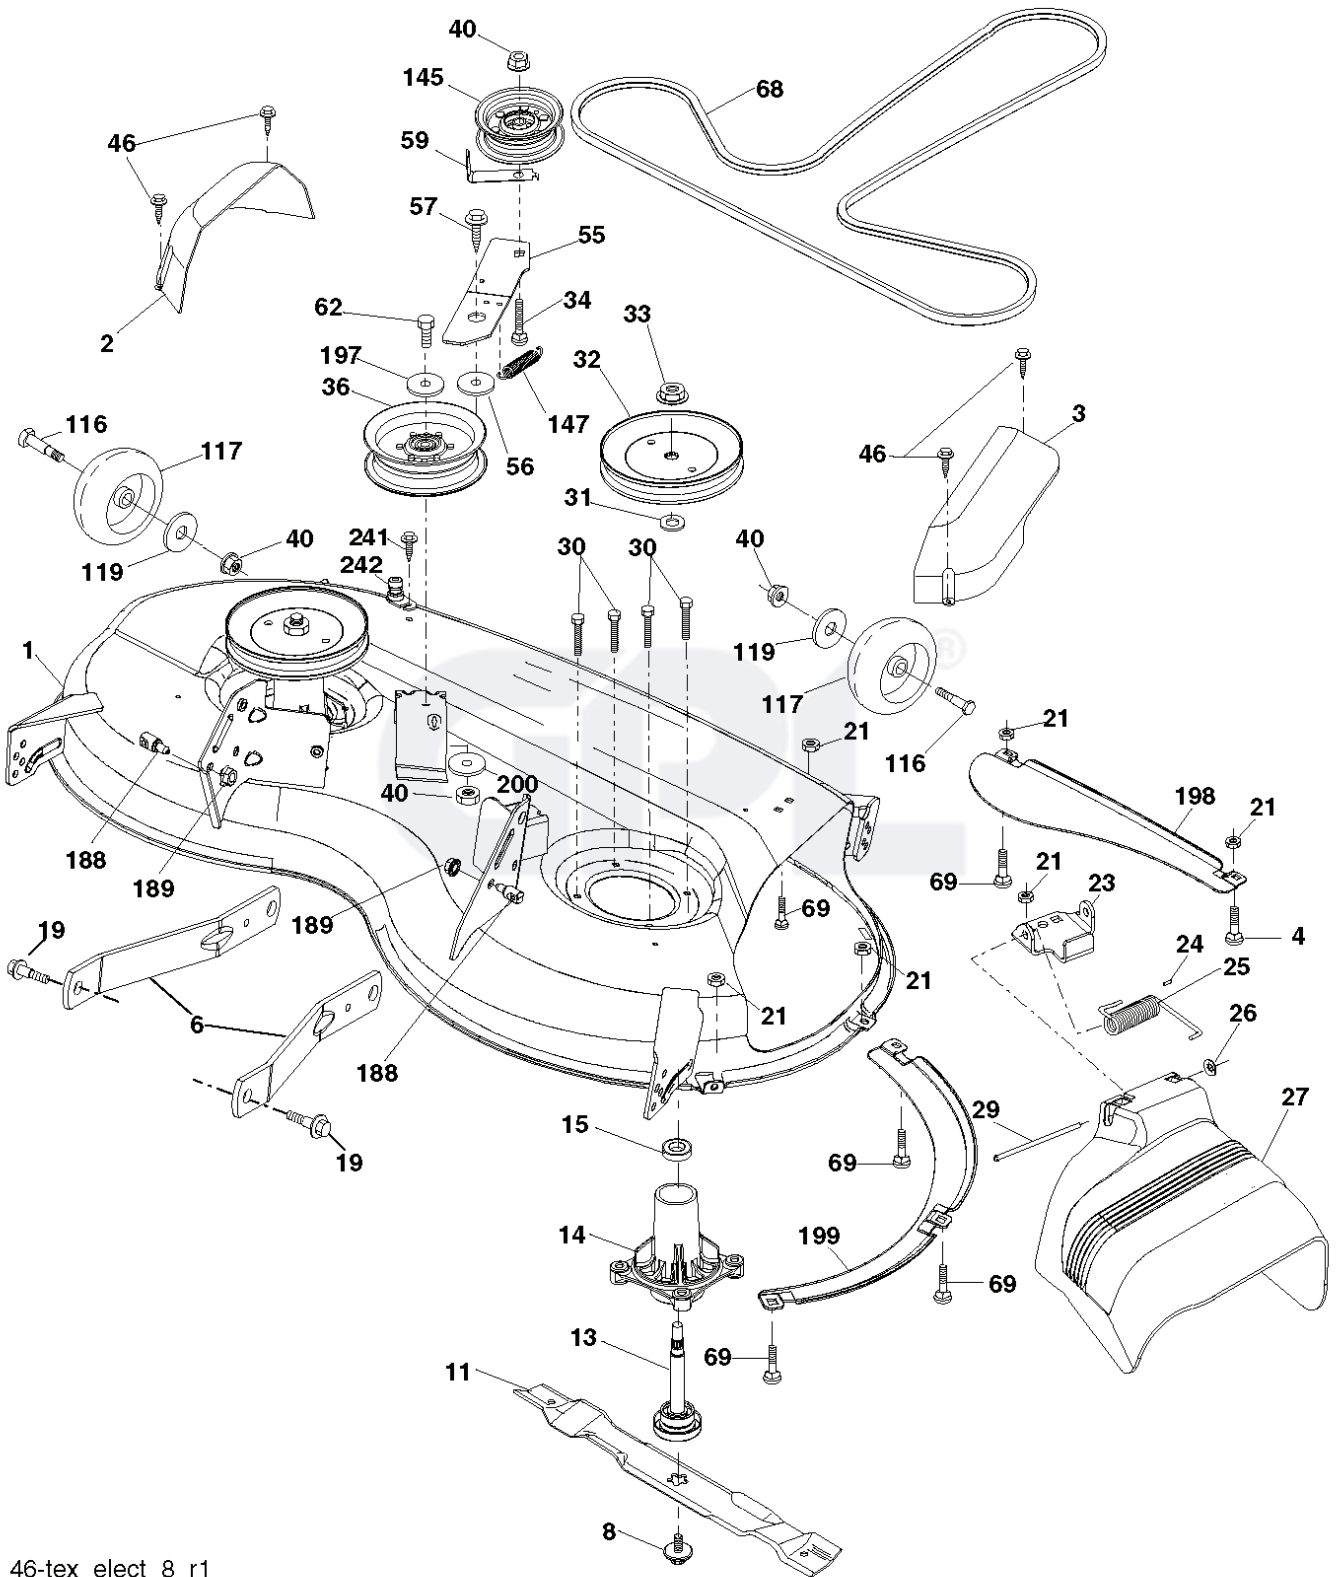

46-tex_elect_8_r1

REF.	PART NO.	DESCRIPTION	REMARK	QTY.	KIT
1	532442405	HOUSING ASSY		1	
2	532405507	COVER		1	
3	532405506	COVER		1	
4	874760512	BOLT		1	
6	532195186	ARM		1	
8	581526401	SCREW		1	
11	532405380	RIDE ON BLADE		1	
13	532192870	SPINDLE	"INCL HOUSING, SHAFT ASSEMBLY, AND BEARING ONLY- PULLEY/NUT/ WASHER AND BLADE BOLT/ WASHERS NOT INCL"	1	
14	580796101	MANDREL		1	
15	532110485	BEARING		1	
19	532196539	BOLT		1	
21	873680500	NUT		1	
23	532192557	HINGE		1	
24	532105304	HUB CAP		1	
25	532197026	TORSION SPRING		1	
26	532110452	NUT		1	
27	532405357	DEFLECTOR		1	
29	532131491	SHAFT		1	
30	532173984	SCREW		1	
31	532187690	WASHER		1	
32	532197473	PULLEY		1	
33	532400234	NUT		1	
34	872110612	BOLT		1	
36	532197379	PULLEY		1	
40	873900600	NUT		1	
46	532137729	SCREW		1	
55	532197249	ARM		1	
56	532199092	SPACER		1	
57	817000616	SCREW		1	
59	532141043	GUARD		1	
62	874520636	BOLT		1	
68	532405143	BELT		1	
69	872140505	BOLT		1	
116	532193406	BOLT		1	
117	532174873	WHEEL		1	
119	819132012	WASHER		1	
145	532193197	PULLEY		1	
147	532197251	SPRING		1	
188	532195161	STUD		1	
189	873900500	NUT		1	
197	819131312	WASHER		1	
198	532403149	PLATE		1	
199	532403150	PLATE		1	
200	532413524	WASHER		1	
241	532152927	SCREW		1	
242	532415598	HOSE COUPLING		1	
	532416405	COUPLING		1	
	532192870	SPINDLE	"INCL HOUSING, SHAFT ASSEMBLY, AND BEARING ONLY- PULLEY/NUT/ WASHER AND BLADE BOLT/ WASHERS NOT INCL"	1	
	532418226	DECK.SVC.46"HPE.5GW.WP.422.TX		1	
	PART NO.		REMARK		KIT