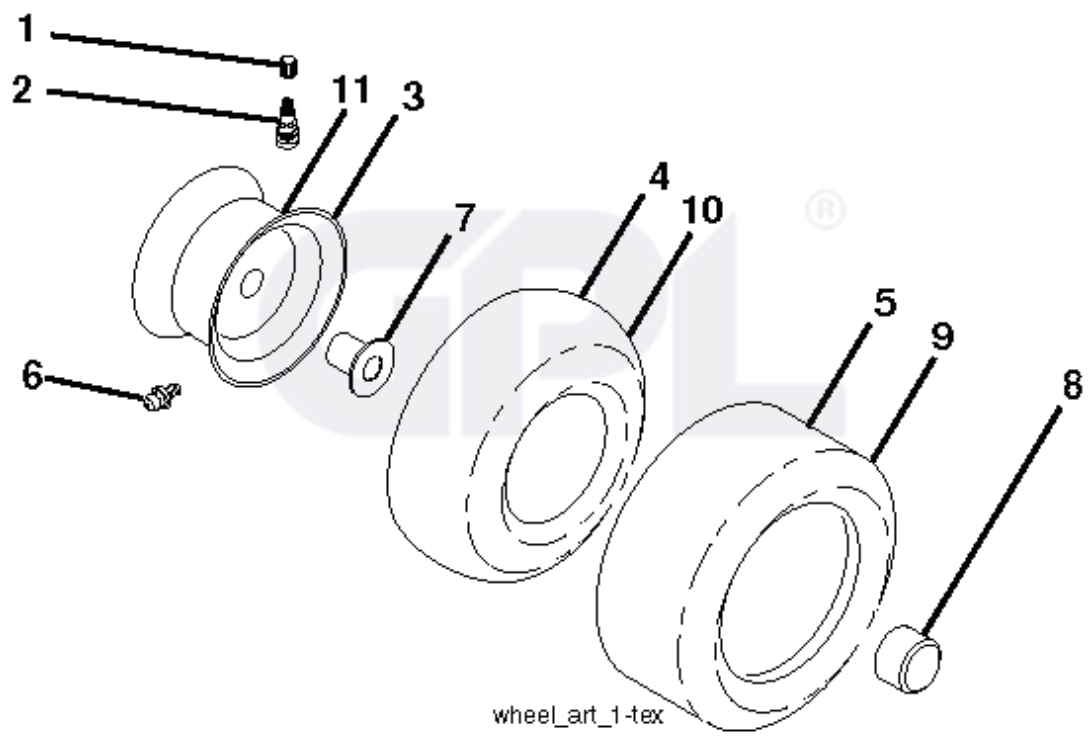

seat-tex\_6.5SL\_2

---

REF.	PART NO.	DESCRIPTION	REMARK	QTY.	KIT
1	532439822	SEAT		1	
2	532180166	BRACKET		1	
3	532140675	STRAP		1	
6	873800600	NUT		1	
7	532124181	SPRING		1	
8	532171877	BOLT		1	
10	532196977	PLATE		1	
21	532171852	BOLT		1	
37	873800500	LOCK NUT		1	
40	532439871	HANDLE		1	
41	532198200	SPRING		1	
43	874760612	BOLT		1	
44	819133812	WASHER		1	

steering-tex\_HUSQHR\_3\_r1

REF.	PART NO.	DESCRIPTION	REMARK	QTY.	KIT
1	532439740	STEERING WHEEL		1	
2	532195968	SHAFT	FRONT	1	
4	532403087	SPINDLE	LH	1	
5	532403088	SPINDLE	RH	1	
6	532124931	WASHER		1	
7	532121748	WASHER		1	
8	812000029	RETAINER RING		1	
9	532121232	HUB CAP		1	
13	532121749	WASHER		1	
14	810040600	WASHER		1	
15	873540600	NUT		1	
16	532408219	SHAFT		1	
19	532194729	PLATE		1	
21	532186737	ADAPTER		1	
22	532420537	SUPPORT	LOWER	1	
26	532439743	HUB CAP		1	
28	817000612	SCREW		1	
35	532194732	PLATE		1	
45	819183812	WASHER		1	
51	873940800	NUT		1	
53	532188967	WASHER		1	
57	532407465	BRACKET		1	
58	532194747	BOLT		1	
59	532194748	WASHER		1	
60	873971000	NUT		1	
61	532194740	LINK	LH	1	
62	532194741	LINK	RH	1	
63	817000512	SCREW		1	
64	532199849	SPRING RETAINER		1	
66	871020748	BOLT		1	
67	532194737	BUSHING		1	
68	873900700	NUT		1	
69	532199162	WASHER		1	
70	532196197	BRACKET		1	
122	532444962	CAP		1	

---

REF.	PART NO.	DESCRIPTION	REMARK	QTY.	KIT
1	532059192	CAP VALVE		0	
2	532065139	NIPPLE		0	
3	532138336	RIM	Front 6"	0	
4	532059904	HOSE	(Service Item Only)	0	
5	532106222	TIRE	Front 15" x 6.0"-6"	0	
6	532124957	FITTING	(Front Wheel Only)	0	
7	532124959	BEARING	(Front Wheel Only)	0	
8	532175039	HUB CAP		0	
9	532138468	TIRE	Rear 20" x 8"-8"	0	
10	532124926	HOSE	(Service Item Only)	0	
11	532138337	RIM SPROCKET	Rear 8"	0	
	532144334	SEALING FOAM		0	