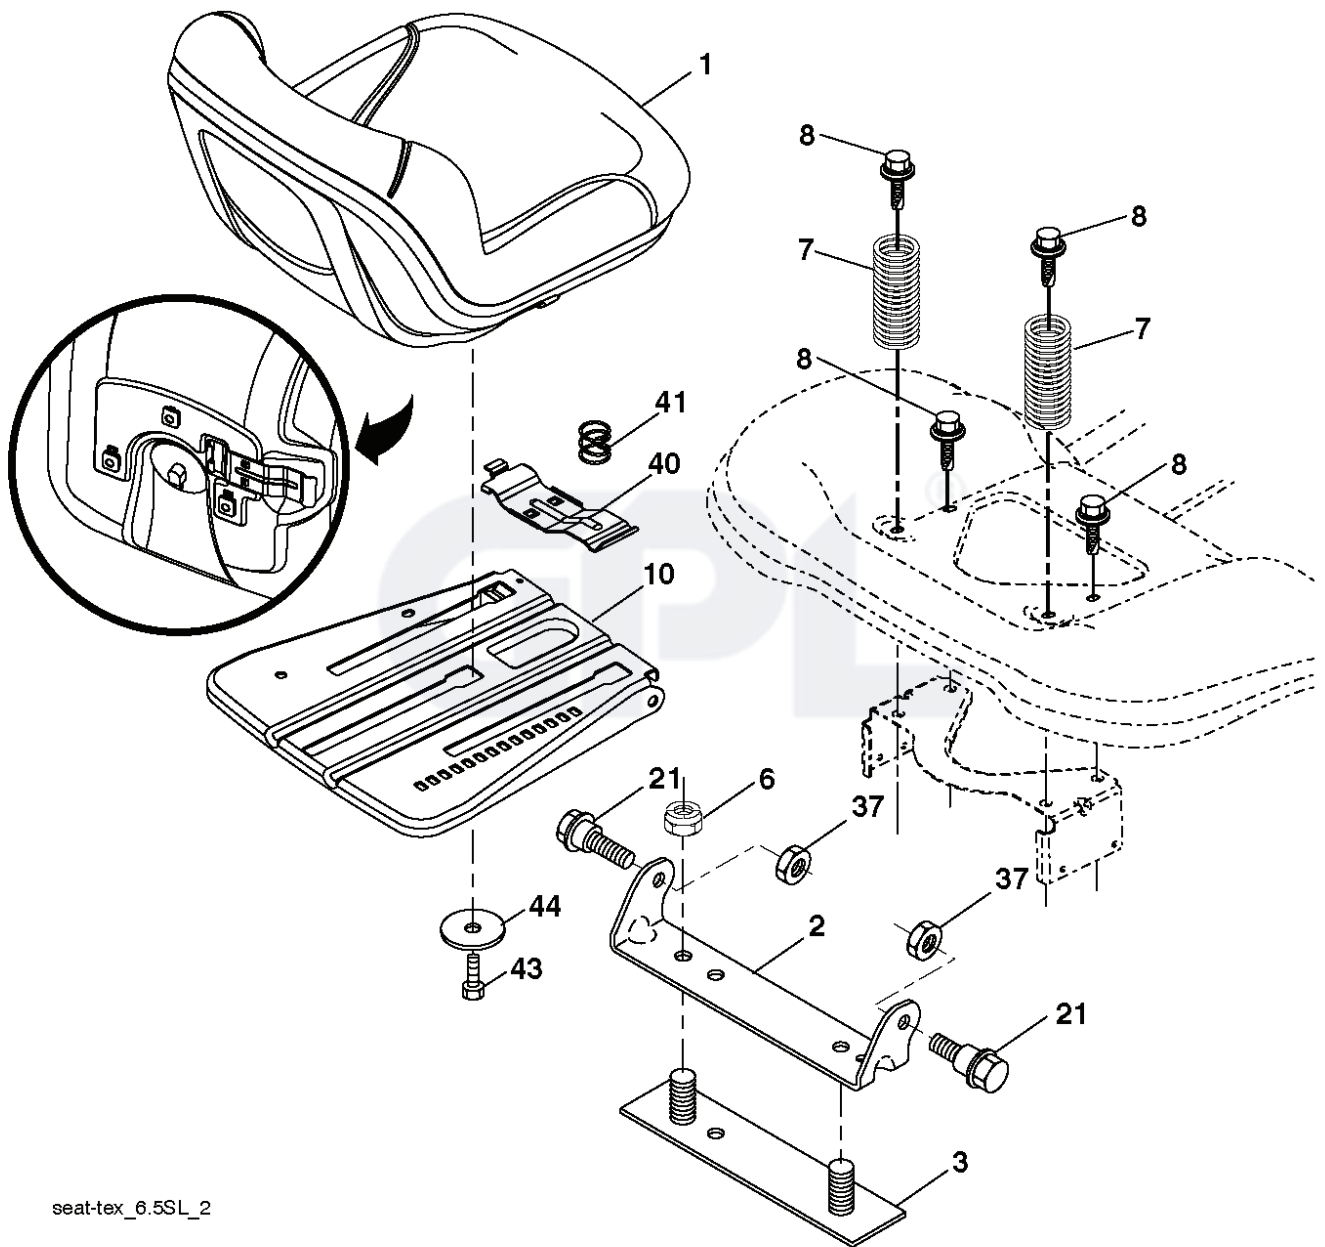

YT46 LS, 96043015000, 2012-09

---

**SPARE PARTS LIST**

lift-tex\_17\_r3

\*Key 91 may be substituted for Key 101

---

REF.	PART NO.	DESCRIPTION	REMARK	QTY.	KIT
2	532422027	SHAFT		1	
3	532195231	LEVER	RH	1	
7	580962301	GRIP		1	
10	532196314	SPRING		1	
87	532194209	SPRING		1	
88	532410710	SPRING		1	
89	819191912	WASHER		1	
90	532194208	PIN		1	
91	532195181	LINK	LH/REAR	1	
97	817000612	SCREW		1	
98	532195270	LINK		1	
100	873930600	NUT		1	
101	532407003	LINK		1	

GPL®

IGNITION SWITCH

POSITION	CIRCUIT	"MAKE"
OFF	M+G+A1	
RUN/OVERRIDE	B+A1	
RUN	B+A1	L+A2
START	B + S + A1	

WIRING INSULATED CLIPS  
NOTE: IF WIRING INSULATED CLIPS WERE REMOVED FOR SERVICING OF UNIT, THEY SHOULD BE RE-INSTALLED TO PROPERLY SECURE YOUR WIRING.

seat-tex\_6.5SL\_2

---

REF.	PART NO.	DESCRIPTION	REMARK	QTY.	KIT
1	532439822	SEAT		1	
2	532180166	BRACKET		1	
3	532140675	STRAP		1	
6	873800600	NUT		1	
7	532124181	SPRING		1	
8	532171877	BOLT		1	
10	532196977	PLATE		1	
21	532171852	BOLT		1	
37	873800500	LOCK NUT		1	
40	532439871	HANDLE		1	
41	532198200	SPRING		1	
43	874760612	BOLT		1	
44	819133812	WASHER		1	

---

REF.	PART NO.	DESCRIPTION	REMARK	QTY.	KIT
1	532059192	CAP VALVE		0	
2	532065139	NIPPLE		0	
3	532138336	RIM	Front 6"	0	
4	532059904	HOSE	(Service Item Only)	0	
5	532106222	TIRE	Front 15" x 6.0"-6"	0	
6	532124957	FITTING	(Front Wheel Only)	0	
7	532124959	BEARING	(Front Wheel Only)	0	
8	532175039	HUB CAP		0	
9	532138468	TIRE	Rear 20" x 8"-8"	0	
10	532124926	HOSE	(Service Item Only)	0	
11	532138337	RIM SPROCKET	Rear 8"	0	
	532144334	SEALING FOAM		0	