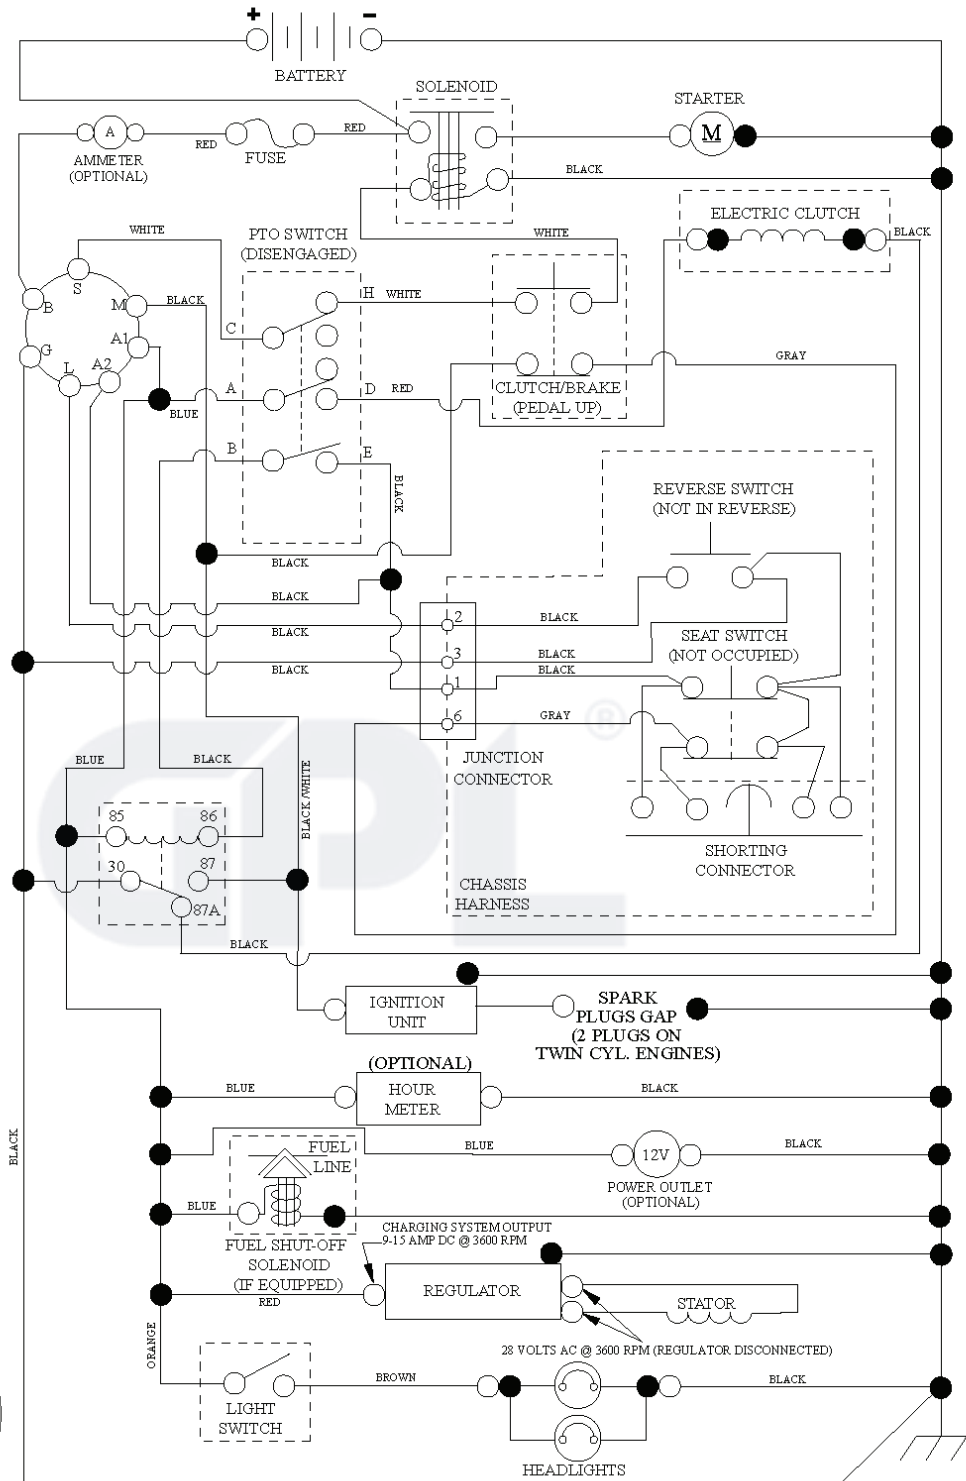

YT46 LS, 96043015000, 2012-09

---

**SPARE PARTS LIST**

lift-tex\_17\_r3

\*Key 91 may be substituted for Key 101

---

REF.	PART NO.	DESCRIPTION	REMARK	QTY.	KIT
2	532422027	SHAFT		1	
3	532195231	LEVER	RH	1	
7	580962301	GRIP		1	
10	532196314	SPRING		1	
87	532194209	SPRING		1	
88	532410710	SPRING		1	
89	819191912	WASHER		1	
90	532194208	PIN		1	
91	532195181	LINK	LH/REAR	1	
97	817000612	SCREW		1	
98	532195270	LINK		1	
100	873930600	NUT		1	
101	532407003	LINK		1	

GPL®

IGNITION SWITCH

POSITION	CIRCUIT	"MAKE"
OFF	M+G+A1	
RUN/OVERRIDE	B+A1	
RUN	B+A1	L+A2
START	B + S + A1	

WIRING INSULATED CLIPS  
NOTE: IF WIRING INSULATED CLIPS WERE REMOVED FOR SERVICING OF UNIT, THEY SHOULD BE RE-INSTALLED TO PROPERLY SECURE YOUR WIRING.

seat-tex\_6.5SL\_2

---

REF.	PART NO.	DESCRIPTION	REMARK	QTY.	KIT
1	532439822	SEAT		1	
2	532180166	BRACKET		1	
3	532140675	STRAP		1	
6	873800600	NUT		1	
7	532124181	SPRING		1	
8	532171877	BOLT		1	
10	532196977	PLATE		1	
21	532171852	BOLT		1	
37	873800500	LOCK NUT		1	
40	532439871	HANDLE		1	
41	532198200	SPRING		1	
43	874760612	BOLT		1	
44	819133812	WASHER		1	

---

REF.	PART NO.	DESCRIPTION	REMARK	QTY.	KIT
1	532059192	CAP VALVE		0	
2	532065139	NIPPLE		0	
3	532138336	RIM	Front 6"	0	
4	532059904	HOSE	(Service Item Only)	0	
5	532106222	TIRE	Front 15" x 6.0"-6"	0	
6	532124957	FITTING	(Front Wheel Only)	0	
7	532124959	BEARING	(Front Wheel Only)	0	
8	532175039	HUB CAP		0	
9	532138468	TIRE	Rear 20" x 8"-8"	0	
10	532124926	HOSE	(Service Item Only)	0	
11	532138337	RIM SPROCKET	Rear 8"	0	
	532144334	SEALING FOAM		0	