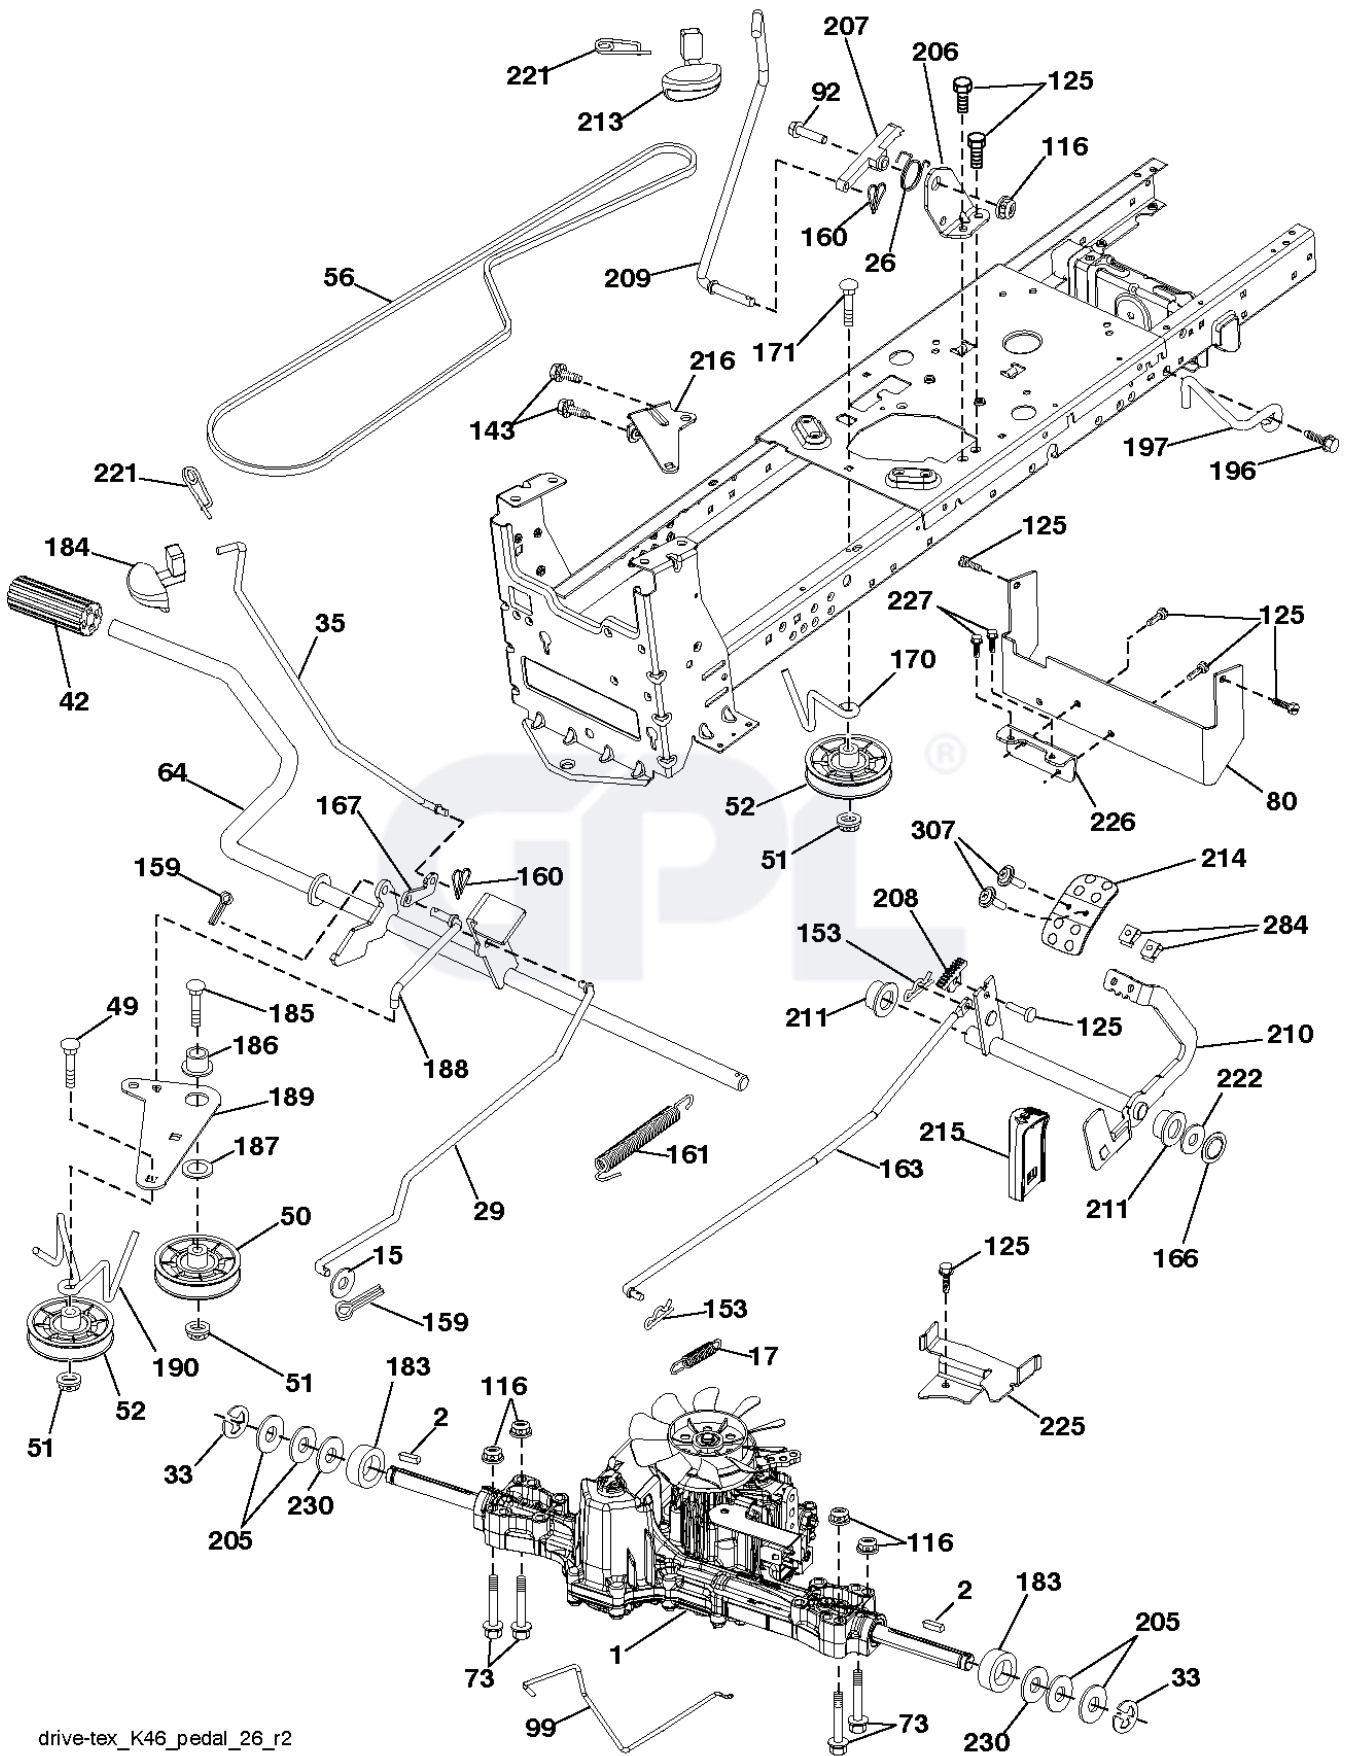

REF.	PART NO.	DESCRIPTION	REMARK	QTY.	KIT
1	000000000	W/O DESCRIPTION	TRANSAXLE TUFFTORQ K46CR (426121)	1	
2	532123583	KEY		1	
15	819131316	WASHER		1	
17	532413678	SRPING.BRAKE.K46.GREEN*SUBS/2*		1	
26	532199679	SPRING		1	
29	532403806	ROD		1	
33	812000001	RETAINER RING		1	
35	583864501	ROD		1	
42	532124872	PEDAL RUBBER		1	
49	872110614	BOLT		1	
50	532194327	PULLEY		1	
51	873900600	NUT		1	
52	532194326	PULLEY		1	
56	532130969	BELT		1	
64	532197865	SHAFT		1	
73	874490540	BOLT		1	
80	532440619	STRAP		1	
92	874760520	BOLT		1	
99	532415742	ROD		1	
116	873900500	NUT		1	
125	817000512	SCREW		1	
143	817490508	SCREW		1	
153	532124788	RETAINER RING		1	
159	876020412	SPLIT PIN		1	
160	532169484	PIN		1	
161	532105709	SPRING		1	
163	532448275	CONTROL		1	
166	532429164	NUT		1	
167	532405257	LATCH		1	
170	532194322	KEEPER		1	
171	872110616	BOLT		1	
183	532137057	SPACER		1	
184	532441455	HANDLE		1	
185	872110622	BOLT		1	
186	532194321	SPACER		1	
187	819133210	WASHER		1	
188	532194323	LINK		1	
189	532194317	PLATE		1	
190	532194318	BELT GUIDE		1	
196	817000616	SCREW		1	
197	532195804	BRACKET		1	
205	532121748	WASHER		1	
206	532197867	BRACKET		1	
207	532197868	LATCH		1	
208	532197869	SUPPORT		1	
209	532199592	ROD		1	
210	532400980	PEDAL ARM		1	
211	532120183	BEARING		1	
213	532403119	CONTROL		1	
214	532416863	PEDAL.FORWARD.HUSQVARNA.DEALER		1	
215	532401723	PEDAL		1	
216	532196131	BRACKET		1	
221	532403187	SPRING		1	
222	879212010	WASHER		1	
225	532403319	BELT GUIDE		1	
226	532401564	BRACKET		1	
227	817490512	SCREW		1	
230	532188967	WASHER		1	
284	532417693	NUT		1	
307	874180412	SCREW		1