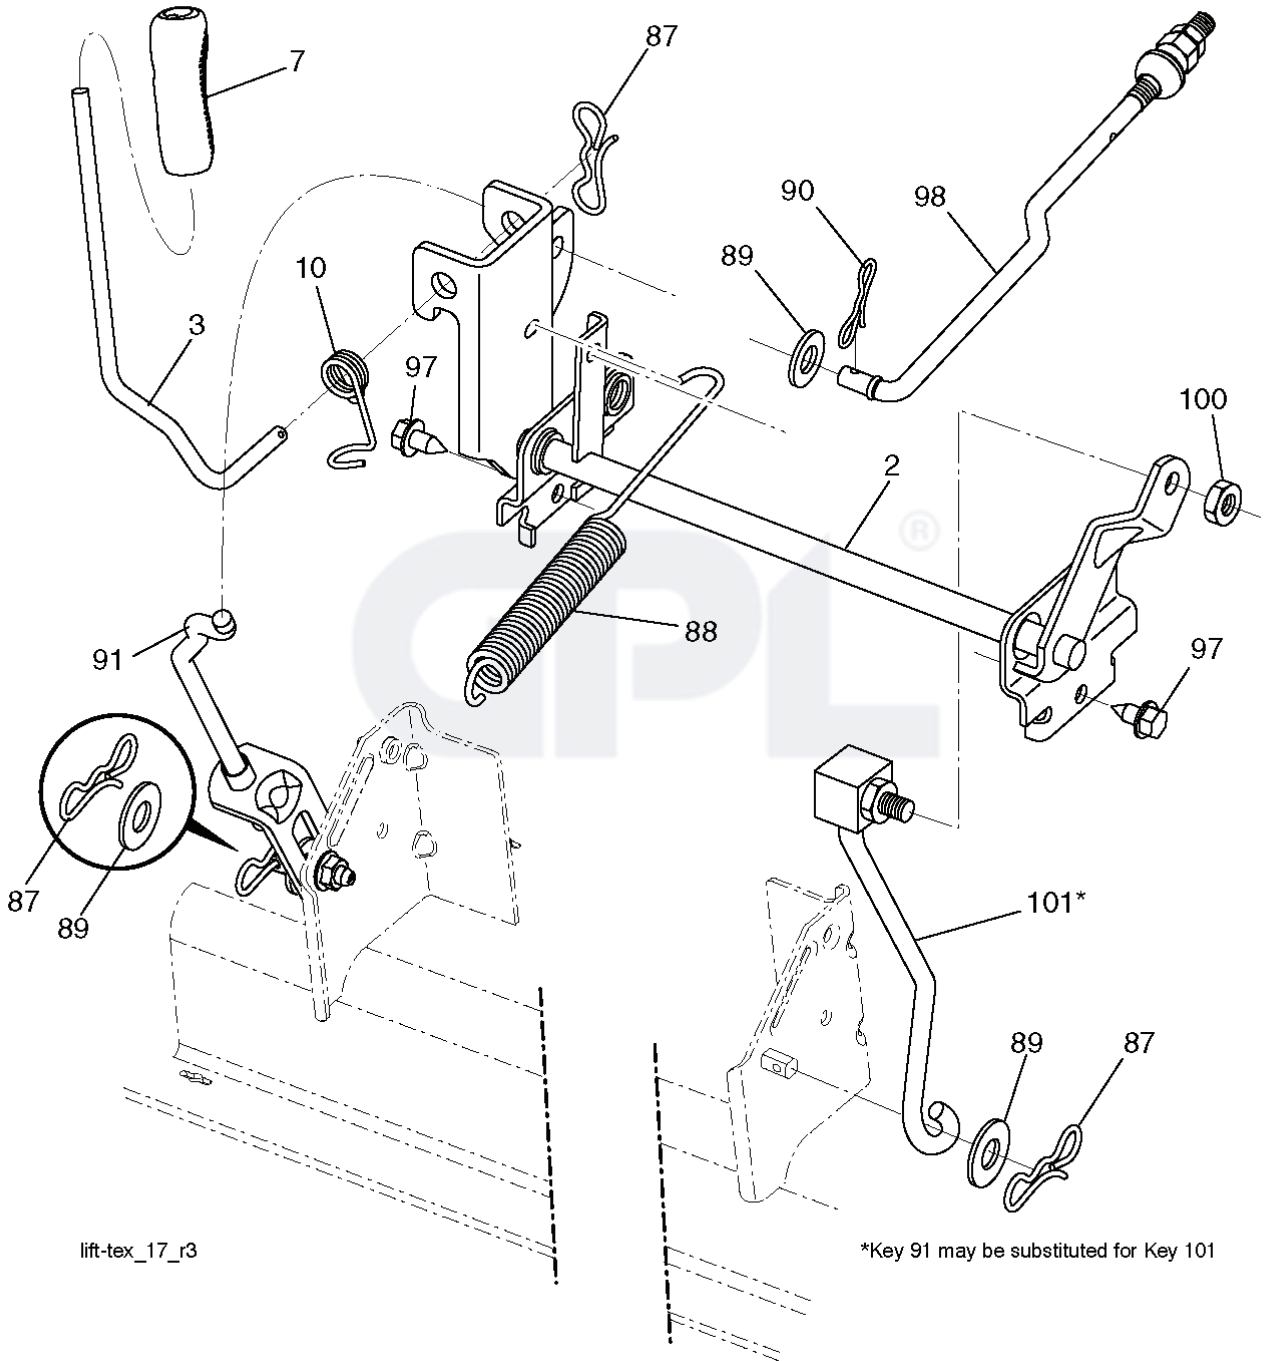

YT46 LS, 96043015000, 2012-09

---

**SPARE PARTS LIST**

lift-tex\_17\_r3

\*Key 91 may be substituted for Key 101

---

REF.	PART NO.	DESCRIPTION	REMARK	QTY.	KIT
2	532422027	SHAFT		1	
3	532195231	LEVER	RH	1	
7	580962301	GRIP		1	
10	532196314	SPRING		1	
87	532194209	SPRING		1	
88	532410710	SPRING		1	
89	819191912	WASHER		1	
90	532194208	PIN		1	
91	532195181	LINK	LH/REAR	1	
97	817000612	SCREW		1	
98	532195270	LINK		1	
100	873930600	NUT		1	
101	532407003	LINK		1	

GPL®

IGNITION SWITCH

POSITION	CIRCUIT	"MAKE"
OFF	M+G+A1	
RUN/OVERRIDE	B+A1	
RUN	B+A1	L+A2
START	B + S + A1	

WIRING INSULATED CLIPS  
NOTE: IF WIRING INSULATED CLIPS WERE REMOVED FOR SERVICING OF UNIT, THEY SHOULD BE RE-INSTALLED TO PROPERLY SECURE YOUR WIRING.

seat-tex\_6.5SL\_2

---

REF.	PART NO.	DESCRIPTION	REMARK	QTY.	KIT
1	532439822	SEAT		1	
2	532180166	BRACKET		1	
3	532140675	STRAP		1	
6	873800600	NUT		1	
7	532124181	SPRING		1	
8	532171877	BOLT		1	
10	532196977	PLATE		1	
21	532171852	BOLT		1	
37	873800500	LOCK NUT		1	
40	532439871	HANDLE		1	
41	532198200	SPRING		1	
43	874760612	BOLT		1	
44	819133812	WASHER		1	

---

REF.	PART NO.	DESCRIPTION	REMARK	QTY.	KIT
1	532059192	CAP VALVE		0	
2	532065139	NIPPLE		0	
3	532138336	RIM	Front 6"	0	
4	532059904	HOSE	(Service Item Only)	0	
5	532106222	TIRE	Front 15" x 6.0"-6"	0	
6	532124957	FITTING	(Front Wheel Only)	0	
7	532124959	BEARING	(Front Wheel Only)	0	
8	532175039	HUB CAP		0	
9	532138468	TIRE	Rear 20" x 8"-8"	0	
10	532124926	HOSE	(Service Item Only)	0	
11	532138337	RIM SPROCKET	Rear 8"	0	
	532144334	SEALING FOAM		0	