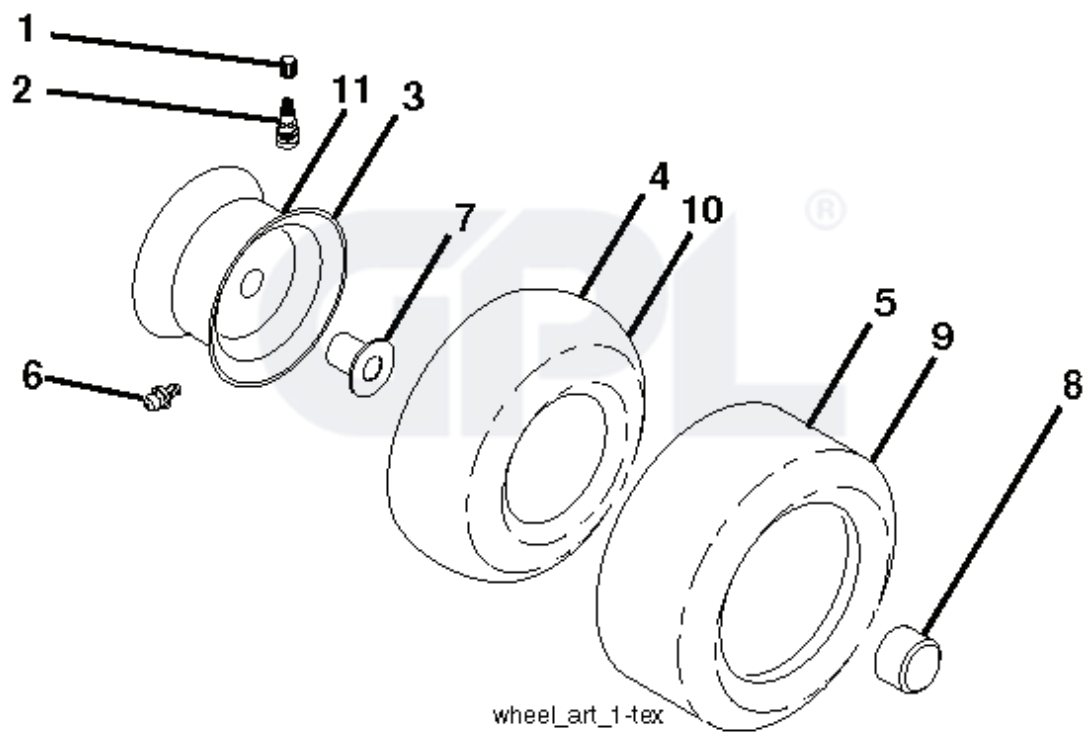

YT46 LS, 96043015100, 2012-10

SPARE PARTS LIST

REF.	PART NO.	DESCRIPTION	REMARK	QTY.	KIT
1	532411657	DECAL		1	
2	532429196	DECAL		1	
3	532170563	DECAL:"DANGER"		1	
4	581619701	DECAL		1	
5	532423829	DECAL		1	
6	581581802	DECAL		1	
7	532418600	DECAL		1	
8	580816601	DECAL		1	
9	532145005	DECAL		1	
10	532424102	DECAL		1	
11	532446601	DECAL		1	
12	532160396	DECAL		1	
	532166960	DECAL		1	
	532439681	PLATE	LH	1	
	532439682	PAD	RH	1	

REF.	PART NO.	DESCRIPTION	REMARK	QTY.	KIT
1	532059192	CAP VALVE		0	
2	532065139	NIPPLE		0	
3	532138336	RIM	Front 6"	0	
4	532059904	HOSE	(Service Item Only)	0	
5	532106222	TIRE	Front 15" x 6.0"-6"	0	
6	532124957	FITTING	(Front Wheel Only)	0	
7	532124959	BEARING	(Front Wheel Only)	0	
8	532175039	HUB CAP		0	
9	532138468	TIRE	Rear 20" x 8"-8"	0	
10	532124926	HOSE	(Service Item Only)	0	
11	532138337	RIM SPROCKET	Rear 8"	0	
	532144334	SEALING FOAM		0	