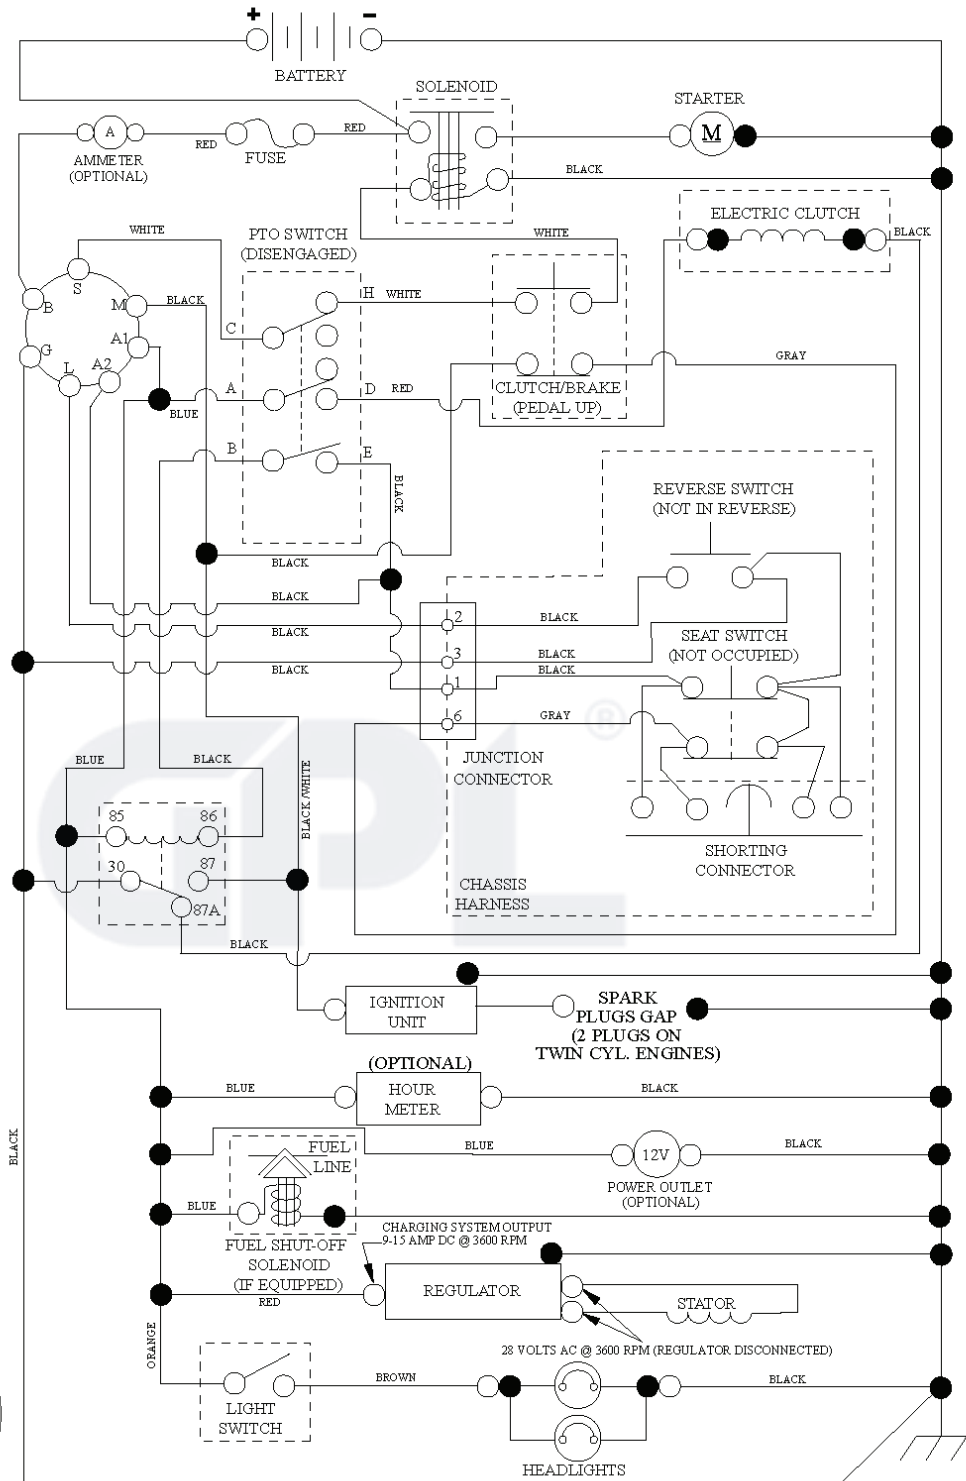

IGNITION SWITCH

POSITION	CIRCUIT	"MAKE"
OFF	M+G+A1	
RUN/OVERRIDE	B+A1	
RUN	B+A1	L+A2
START	B + S + A1	

WIRING INSULATED CLIPS
NOTE: IF WIRING INSULATED CLIPS WERE REMOVED FOR SERVICING OF UNIT, THEY SHOULD BE RE-INSTALLED TO PROPERLY SECURE YOUR WIRING.