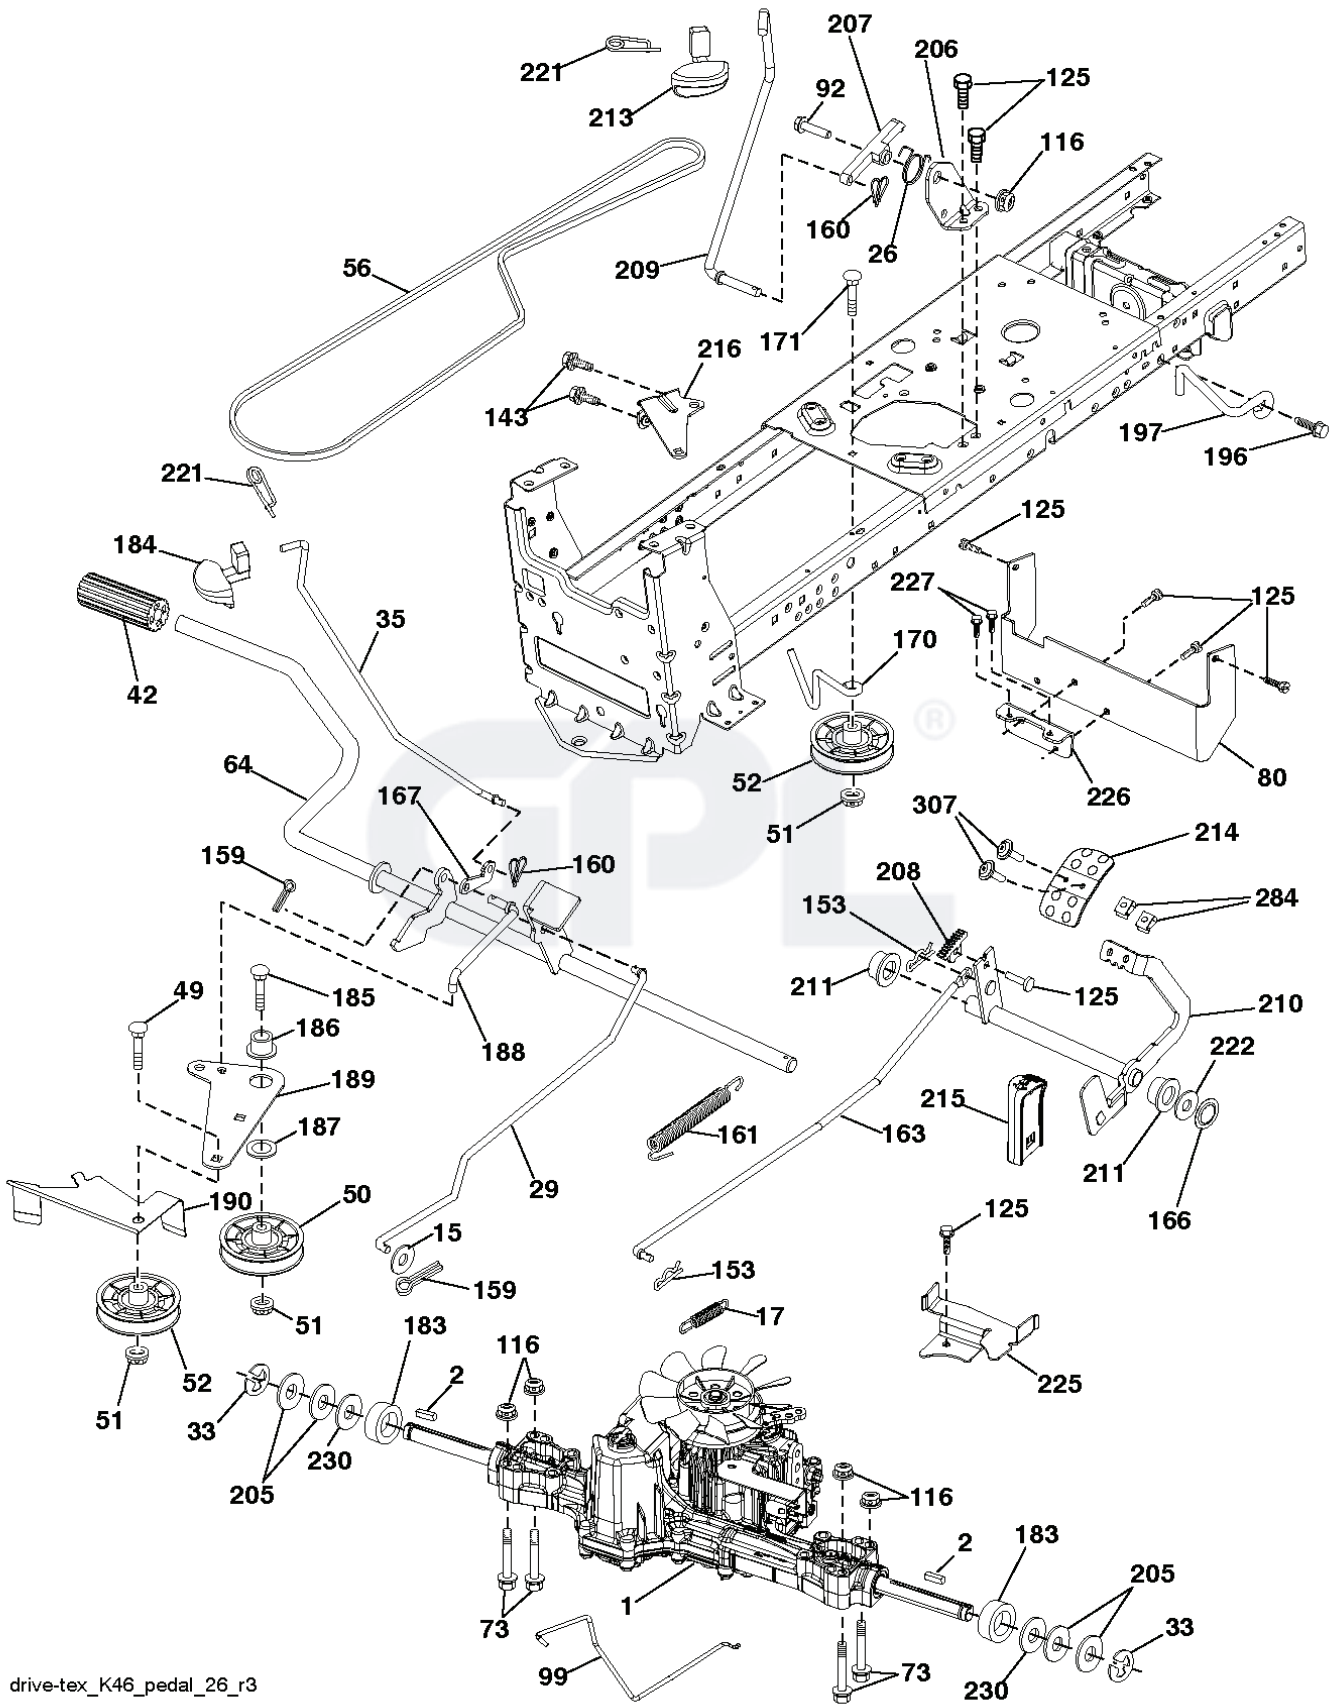

REF.	PART NO.	DESCRIPTION	REMARK	QTY.	KIT
1	000000000	W/O DESCRIPTION	TRANSAXLE TUFFTORQ K46CR (426121)	1	
2	532123583	KEY		1	
15	819131316	WASHER		1	
17	532413678	SRPING.BRAKE.K46.GREEN*SUBS/2*		1	
26	532199679	SPRING		1	
29	532403806	ROD		1	
33	812000001	RETAINER RING		1	
35	583864501	ROD		1	
42	532124872	PEDAL RUBBER		1	
49	872110614	BOLT		1	
50	532194327	PULLEY		1	
51	873900600	NUT		1	
52	532194326	PULLEY		1	
56	532130969	BELT		1	
64	532197865	SHAFT		1	
73	874490540	BOLT		1	
80	532440619	STRAP		1	
92	874760520	BOLT		1	
99	532415742	ROD		1	
116	873900500	NUT		1	
125	817000512	SCREW		1	
143	817490508	SCREW		1	
153	532124788	RETAINER RING		1	
159	876020412	SPLIT PIN		1	
160	532169484	PIN		1	
161	532105709	SPRING		1	
163	532448275	CONTROL		1	
166	532429164	NUT		1	
167	532405257	LATCH		1	
170	532194322	KEEPER		1	
171	872110616	BOLT		1	
183	532137057	SPACER		1	
184	532441455	HANDLE		1	
185	872110622	BOLT		1	
186	532194321	SPACER		1	
187	819133210	WASHER		1	
188	532194323	LINK		1	
189	532194317	PLATE		1	
190	532194318	BELT GUIDE		1	
196	817000616	SCREW		1	
197	585658601	CLUTCH		1	
205	532121748	WASHER		1	
206	532197867	BRACKET		1	
207	532197868	LATCH		1	
208	532197869	SUPPORT		1	
209	532199592	ROD		1	
210	532400980	PEDAL ARM		1	
211	532120183	BEARING		1	
213	532403119	CONTROL		1	
214	532416863	PEDAL.FORWARD.HUSQVARNA.DEALER		1	
215	532401723	PEDAL		1	
216	532196131	BRACKET		1	
221	532403187	SPRING		1	
222	879212010	WASHER		1	
225	532403319	BELT GUIDE		1	
226	532401564	BRACKET		1	
227	817490512	SCREW		1	
230	532188967	WASHER		1	
284	532417693	NUT		1	
307	874180412	SCREW		1