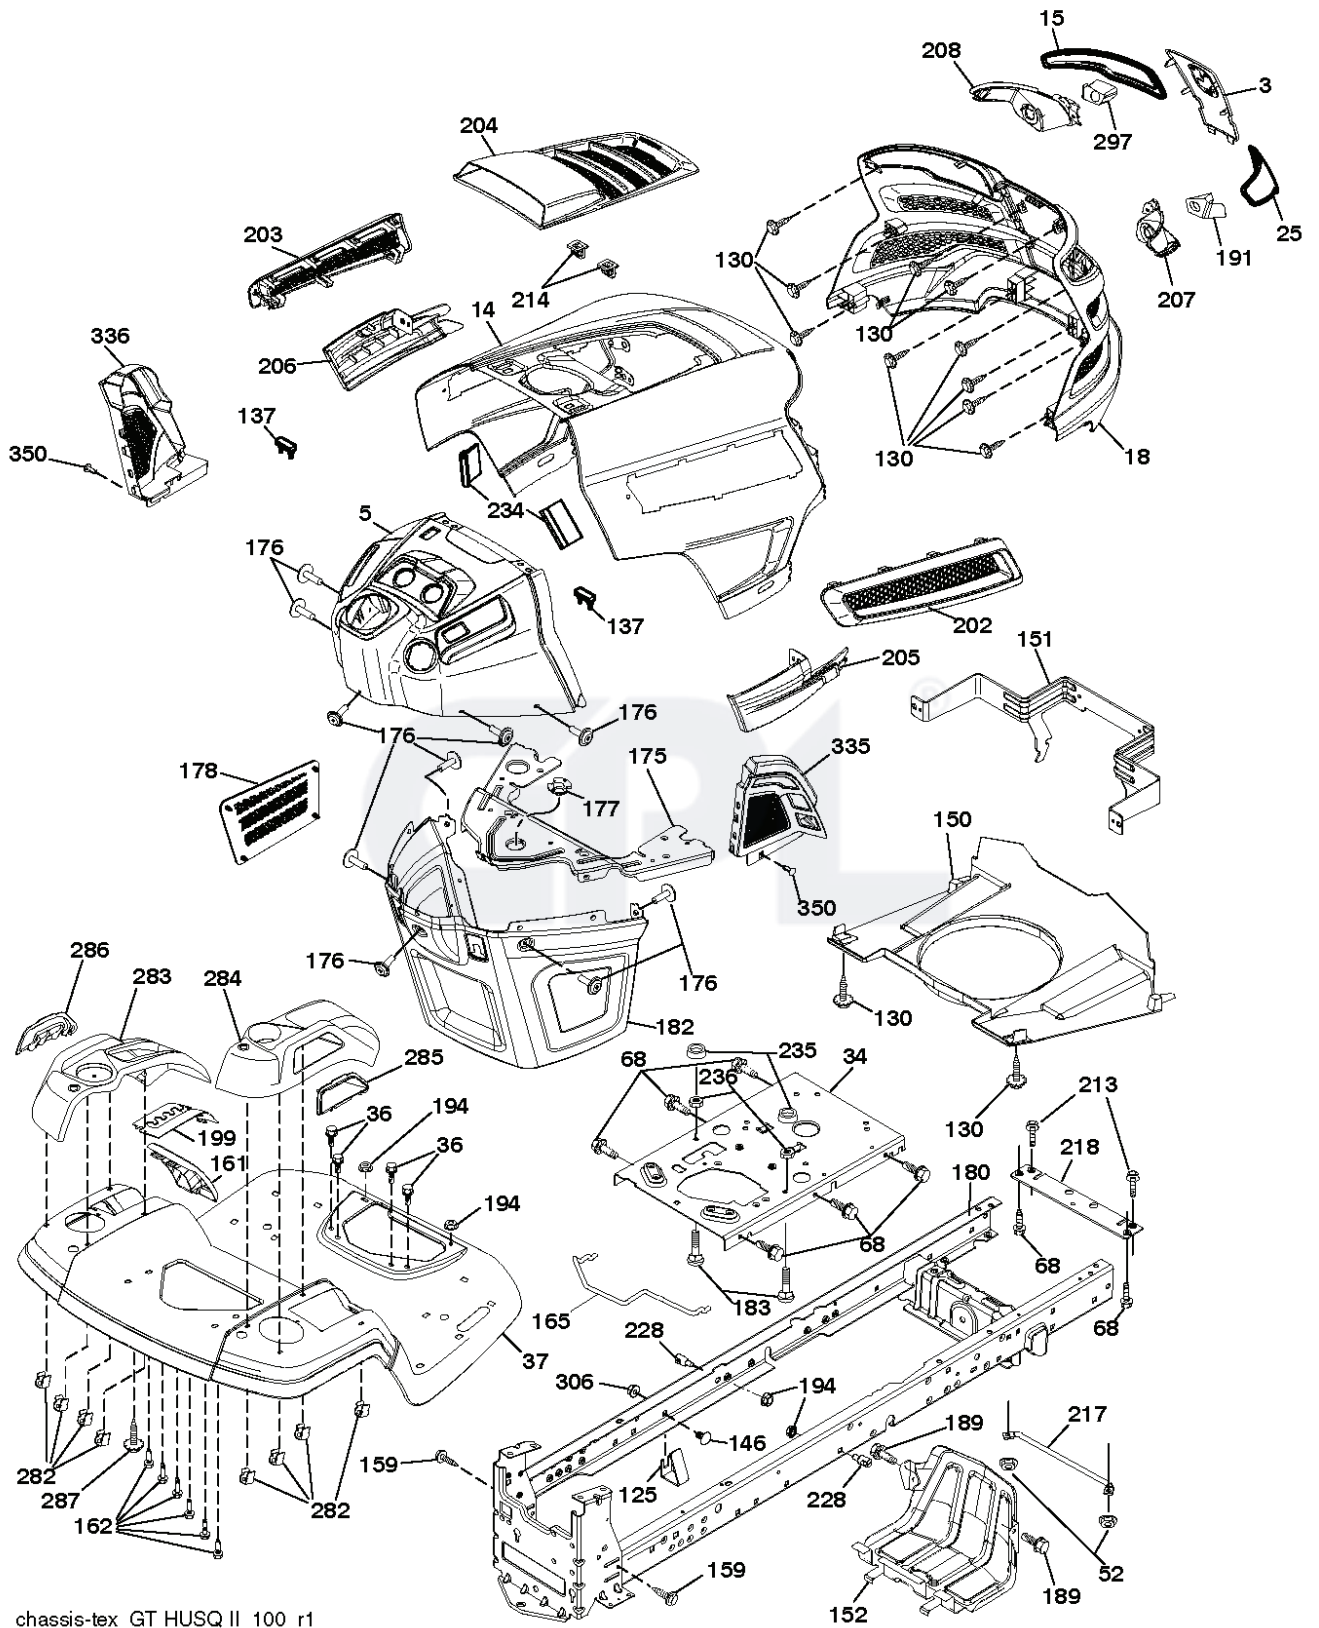

chassis-tex_GT HUSQ II_100_r1

REF.	PART NO.	DESCRIPTION	REMARK	QTY.	KIT
3	532444481	LOGOTYPE		1	
5	532437490	DASH		1	
14	532441177	HOOD		1	
15	532439733	LENS	LH	1	
18	532440653	GRILLE		1	
25	532443385	LENS	RH	1	
34	580910801	CHASSIS		1	
36	817060512	SCREW		1	
37	532441178	FENDER		1	
52	873680500	NUT		1	
68	817490508	SCREW		1	
125	581684801	CLIP		1	
130	532416358	SCREW		1	
137	532407590	DAMPING PIECE		1	
146	581857901	BOLT		1	
150	532439774	AIR DUCT		1	
151	532436670	BRACKET		1	
152	532439870	SHIELD		1	
159	817000612	SCREW		1	
161	532439781	FUEL		1	
162	532142432	SCREW		1	
165	532196826	BRACKET		1	
175	532196304	SUPPORT		1	
176	532400776	SCREW		1	
177	532195227	BUSHING		1	
178	532199782	NET		1	
180	532195457	CHASSIS		1	
182	532406859	DASH		1	
183	874520520	BOLT		1	
189	817000512	SCREW		1	
191	532437455	INSERT		1	
194	873900500	NUT		1	
199	532413485	PLATE		1	
202	532439728	COVER	RH	1	
203	532439727	COVER	LH	1	
204	532435714	COVER		1	
205	532439730	SKIRT	RH	1	
206	532439729	SKIRT	LH	1	
207	532439734	CUP		1	
208	532439735	CUP		1	
213	874760512	BOLT		1	
214	532199145	CLIP		1	
217	532409167	ROD		1	
218	532196395	PLATE		1	
228	532195161	STUD		1	
234	532404742	DAMPING PIECE		1	
235	532406129	SPACER		1	
236	873930500	NUT		1	
282	532414110	CLIP		1	
283	532439861	CONSOLE		1	
284	532439823	CONSOLE		1	
285	532416315	CONSOLE		1	
286	532416317	CONSOLE		1	
287	817600406	SCREW		1	
297	532437456	INSERT		1	
306	873900600	NUT		1	
335	532448204	COVER		1	
336	532445309	COVER		1	
350	532445143	CLIP		1	
--	532431882	GUARD		1