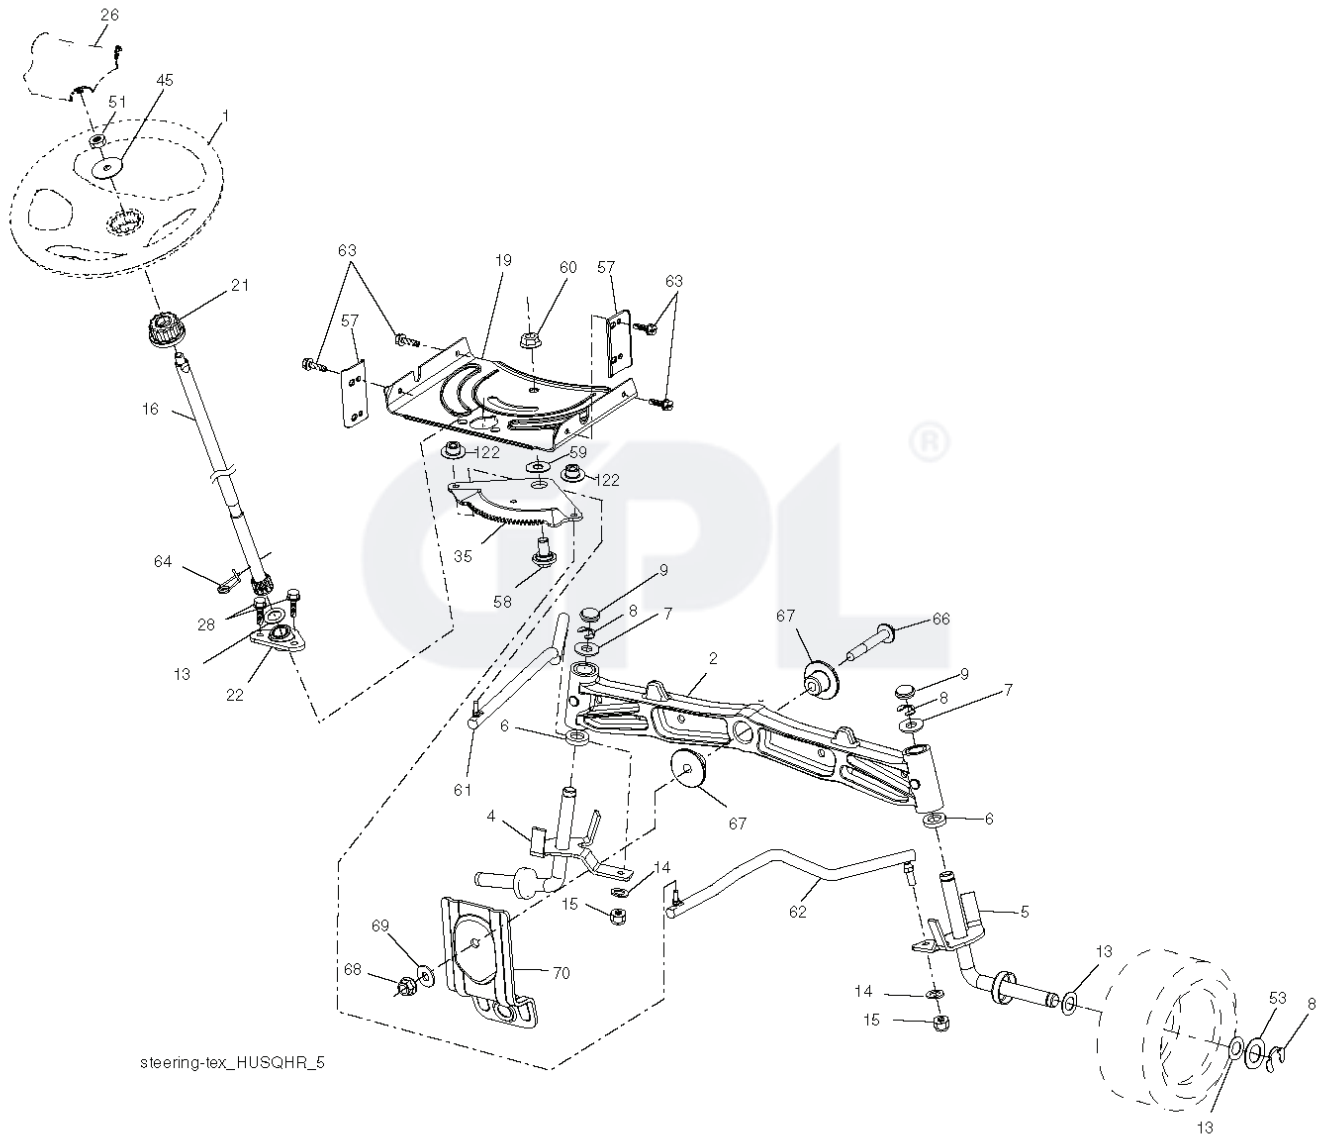

mower_deck 46-tex_elect_6_r2

REF.	PART NO.	DESCRIPTION	REMARK	QTY.	KIT
1	532442415	CUTTING DECK		1	
2	532405507	COVER		1	
3	532405506	COVER		1	
4	874760512	BOLT		1	
6	532195186	ARM		1	
8	581526401	SCREW		1	
11	532405380	RIDE ON BLADE		1	
13	532192870	SPINDLE		1	
14	580796101	MANDREL		1	
15	532110485	BEARING		1	
19	532196539	BOLT		1	
21	873680500	NUT		1	
23	532192557	HINGE		1	
24	532105304	HUB CAP		1	
25	532197026	TORSION SPRING		1	
26	532110452	NUT		1	
27	532405357	DEFLECTOR		1	
29	532131491	SHAFT		1	
30	532173984	SCREW		1	
31	532187690	WASHER		1	
32	532197473	PULLEY		1	
33	532400234	NUT		1	
34	872110612	BOLT		1	
36	532197379	PULLEY		1	
40	873900600	NUT		1	
46	532137729	SCREW		1	
55	532197249	ARM		1	
56	532199092	SPACER		1	
57	817000616	SCREW		1	
59	532141043	GUARD		1	
62	874520636	BOLT		1	
68	532405143	BELT		1	
69	872140505	BOLT		1	
116	532193406	BOLT		1	
117	532174873	WHEEL		1	
118	873900600	NUT		1	
119	819132012	WASHER		1	
145	532193197	PULLEY		1	
147	532197251	SPRING		1	
188	532195161	STUD		1	
189	873900500	NUT		1	
197	819131312	WASHER		1	
198	532403149	PLATE		1	
199	532403150	PLATE		1	
200	532413524	WASHER		1	
241	532152927	SCREW		1	
242	532415598	HOSE COUPLING		1	
--	532416405	COUPLING		1	
--	580856001	MANDREL		1	
--	581530201	CUTTING DECK		1	

GPL®

IGNITION SWITCH

POSITION	CIRCUIT	"MAKE"
OFF	M+G+A1	
RUN/OVERRIDE	B+A1	
RUN	B+A1	L+A2
START	B + S + A1	

WIRING INSULATED CLIPS
NOTE: IF WIRING INSULATED CLIPS WERE REMOVED FOR SERVICING OF UNIT, THEY SHOULD BE RE-INSTALLED TO PROPERLY SECURE YOUR WIRING.

seat-tex_6.5SL_2

REF.	PART NO.	DESCRIPTION	REMARK	QTY.	KIT
1	532439822	SEAT		1	
2	532180166	BRACKET		1	
3	532140675	STRAP		1	
6	873800600	NUT		1	
7	532124181	SPRING		1	
8	532171877	BOLT		1	
10	532196977	PLATE		1	
21	532171852	BOLT		1	
37	873800500	LOCK NUT		1	
40	532439871	HANDLE		1	
41	532198200	SPRING		1	
43	874760612	BOLT		1	
44	819133812	WASHER		1	