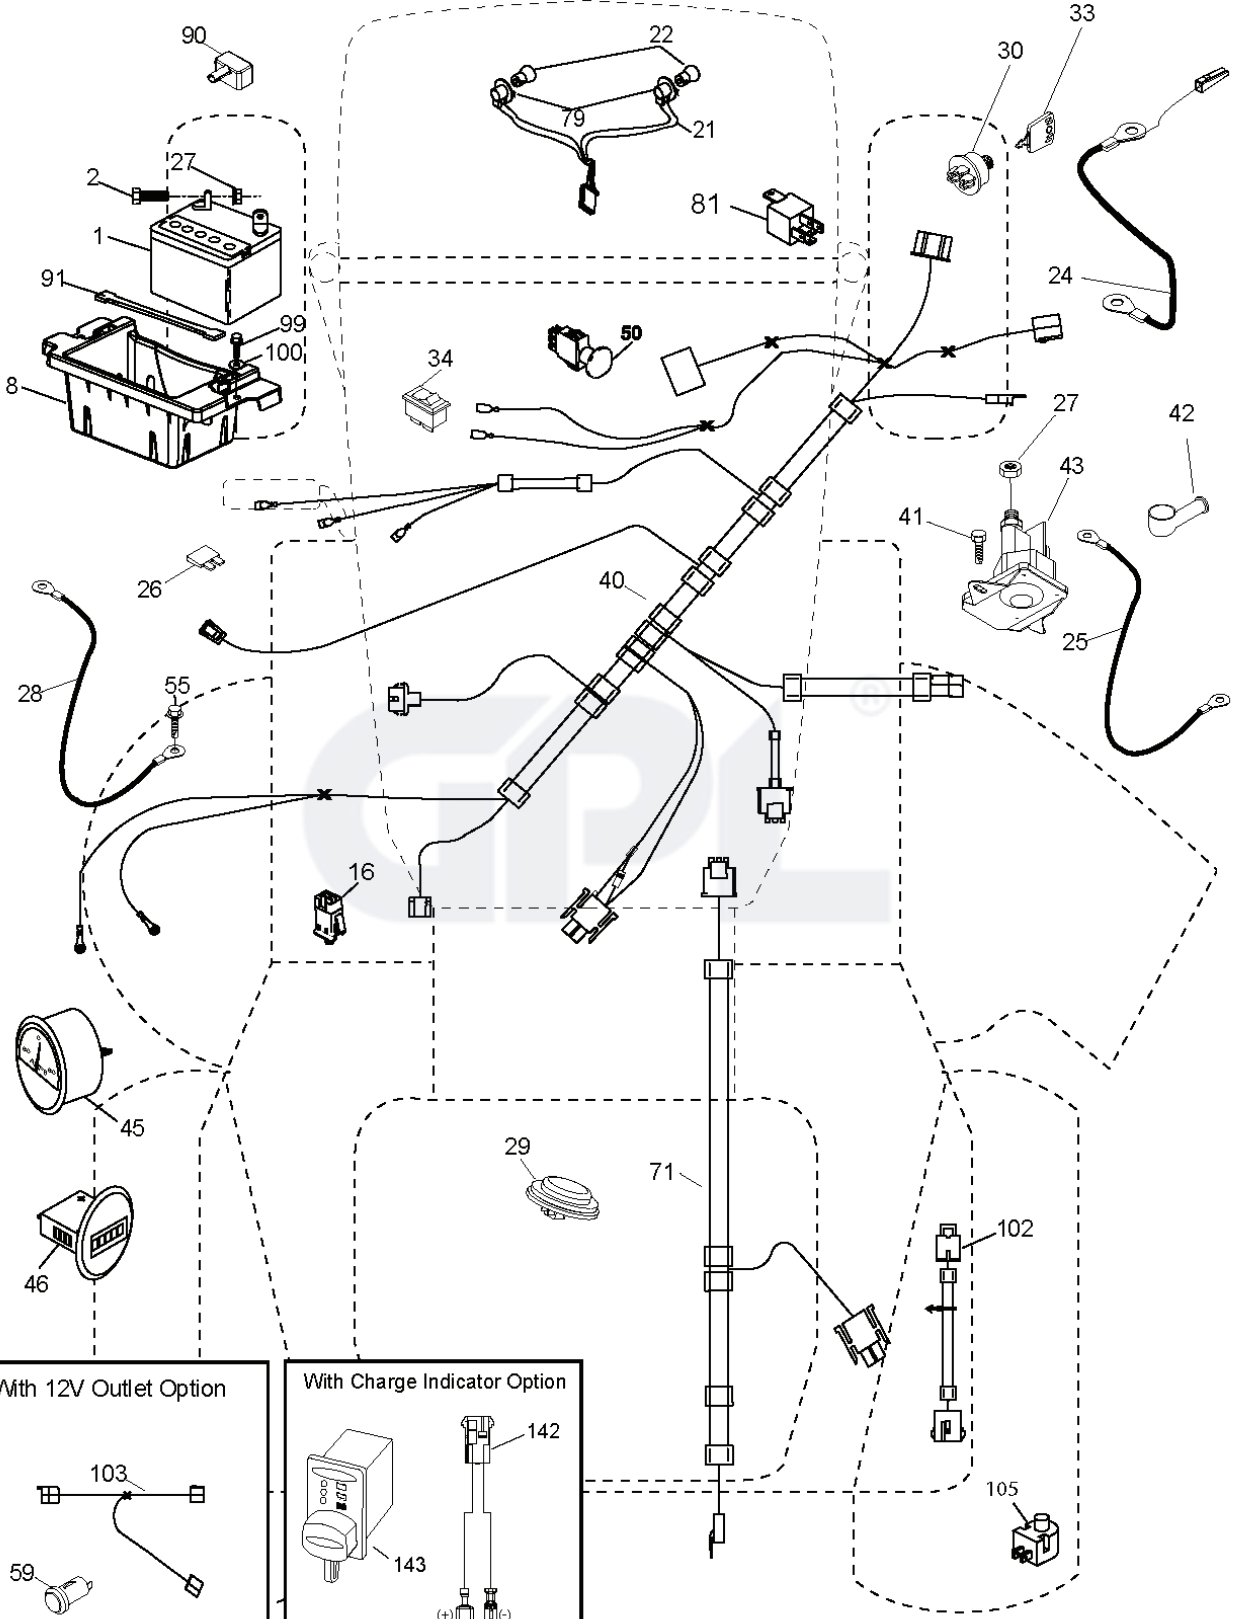

T27S

REF.	PART NO.	DESCRIPTION	REMARK	QTY.	KIT
1	532163465	BATTERY		1	
2	874760412	BOLT		1	
8	532414126	TRAY		1	
16	532176138	MICRO SWITCH		1	
21	532400252	HARNESS		1	
22	532004152	BULB		1	
24	532400253	CABLE		1	
25	532412895	CABLE.STARTER.6G.BL/RE*SUBS/2*		1	
26	532175158	FUSE		1	
27	873510400	NUT		1	
28	532145491	CABLE		1	
29	532401545	SWITCH		1	
30	532193350	IGNITION MODULE		1	
33	532411933	KEY		1	
34	532110712	SWITCH		1	
40	581687101	HARNESS		1	
41	817720408	SCREW		1	
42	532131563	COVER		1	
43	532192507	SOLENOID		1	
45	532425270	GAUGE		1	
46	532425271	GAUGE		1	
50	532174651	SWITCH		1	
55	817060512	SCREW		1	
59	532400303	OUTLET-12 VOLT		1	
71	532194276	CABLE ASSY		1	
79	532175242	HOLDER		1	
81	532409615	HARNESS		1	
90	532435395	TERMINAL COVER		1	
91	532190270	STRAP BATTERY MOUNT FRO		1	
99	817670412	SCREW		1	
100	819091416	WASHER		1	
102	532404454	CABLE		1	
103	532421747	HARNESS		1	
105	532407568	SWITCH		1	
142	532448057	HARNESS		1