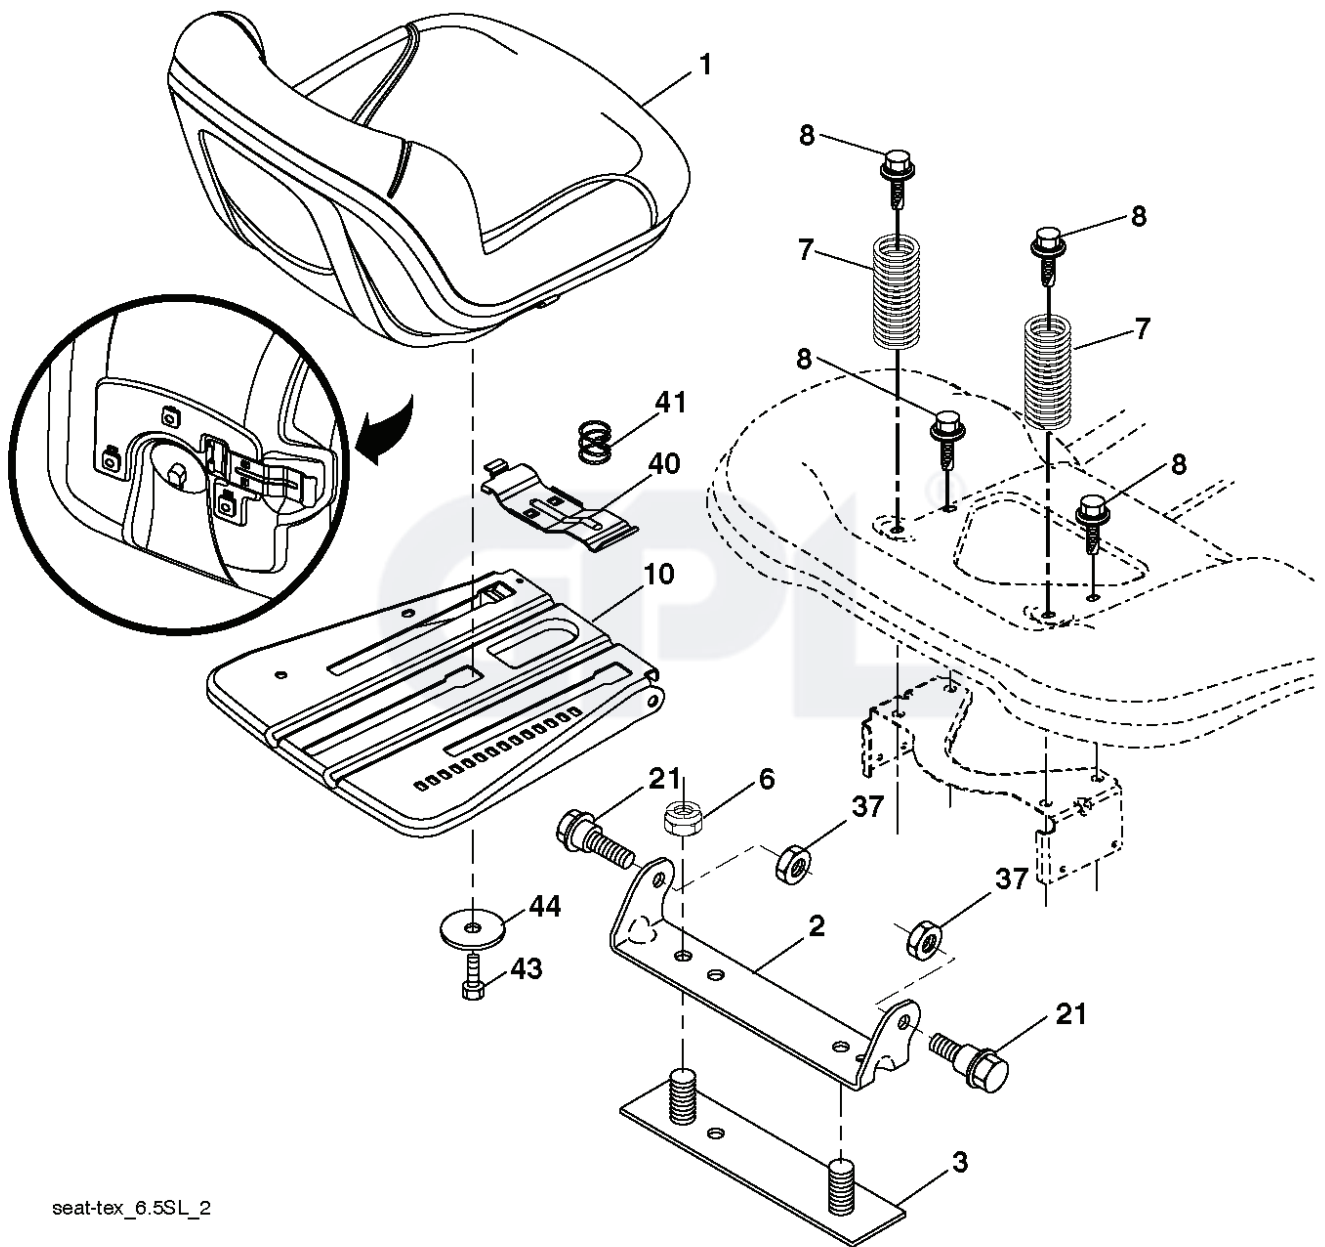

lift-tex_17_r3

*Key 91 may be substituted for Key 101

REF.	PART NO.	DESCRIPTION	REMARK	QTY.	KIT
2	532422027	SHAFT		1	
3	532195231	LEVER	RH	1	
7	580962301	GRIP		1	
10	532196314	SPRING		1	
87	532194209	SPRING		1	
88	532410710	SPRING		1	
89	819191912	WASHER		1	
90	532194208	PIN		1	
91	532195181	LINK	LH/REAR	1	
97	817000612	SCREW		1	
98	532195270	LINK		1	
100	873930600	NUT		1	
101	532407003	LINK		1	

GPL®

IGNITION SWITCH

POSITION	CIRCUIT	"MAKE"
OFF	M+G+A1	
RUN/OVERRIDE	B+A1	
RUN	B+A1	L+A2
START	B + S + A1	

WIRING INSULATED CLIPS
NOTE: IF WIRING INSULATED CLIPS WERE REMOVED FOR SERVICING OF UNIT, THEY SHOULD BE RE-INSTALLED TO PROPERLY SECURE YOUR WIRING.

seat-tex_6.5SL_2

REF.	PART NO.	DESCRIPTION	REMARK	QTY.	KIT
1	532439822	SEAT		1	
2	532180166	BRACKET		1	
3	532140675	STRAP		1	
6	873800600	NUT		1	
7	532124181	SPRING		1	
8	532171877	BOLT		1	
10	532196977	PLATE		1	
21	532171852	BOLT		1	
37	873800500	LOCK NUT		1	
40	532439871	HANDLE		1	
41	532198200	SPRING		1	
43	874760612	BOLT		1	
44	819133812	WASHER		1	