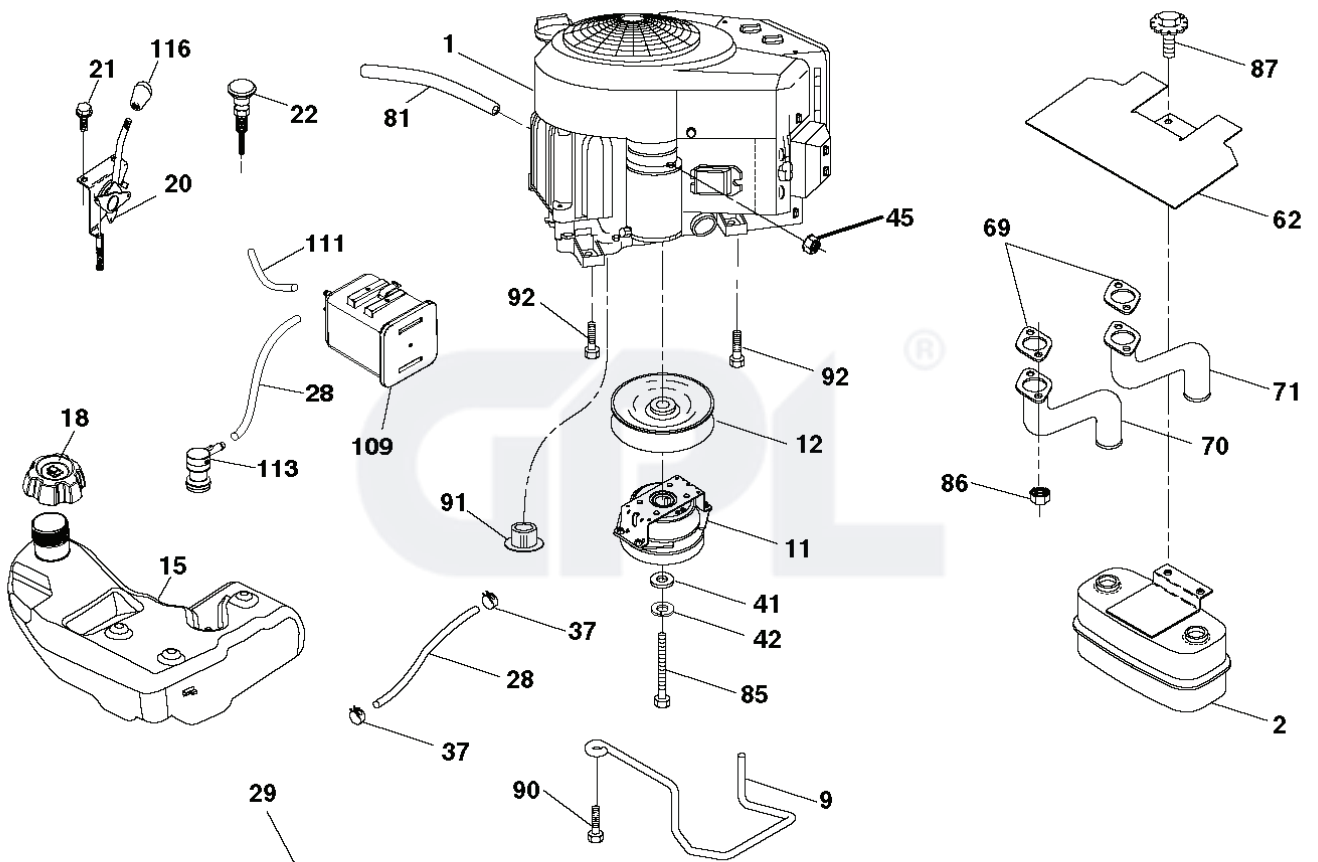

SPARK ARRESTER KIT

engine-tex_Kawa-2cyl_38

REF.	PART NO.	DESCRIPTION	REMARK	QTY.	KIT
1	000000000	W/O DESCRIPTION	ENGINE KAWA MODEL NO. FR651V-AS28 581411101)	1	
2	532445962	MUFFLER		1	
9	532194320	BELT GUIDE		1	
11	587241601	CLUTCH		1	
12	532405097	PULLEY		1	
15	532414151	TANK FUEL CARB		1	
18	532439208	HUB CAP		1	
20	532424341	CONTROL THROTTLE		1	
21	532416358	SCREW		1	
22	532191596	COMMA*RPLPAR 532187767428		1	
28	532401135	LINE.FUEL.64'REAR.EMIS		1	
29	532137180	SPARK ARRESTER KIT		1	
37	532123487	HOSE CLAMP		1	
41	532126197	WASHER		1	
42	810040700	WASHER		1	
45	873510400	NUT		1	
62	532434017	SHIELD		1	
69	532178151	MUFFLER GASKET		1	
70	532424765	EXHAUST		1	
71	532424766	EXHAUST		1	
81	532148456	TUBE		1	
85	532179953	BOLT		1	
86	532184362	NUT		1	
87	532171877	BOLT		1	
90	817000616	SCREW		1	
91	532187495	BUSHING		1	
92	817120616	SCREW		1	
109	532414114	FILTER		1	
111	532414119	PURGE LINE CARB		1	
113	532414127	VALVE		1	
116	539132624	KNOB		1