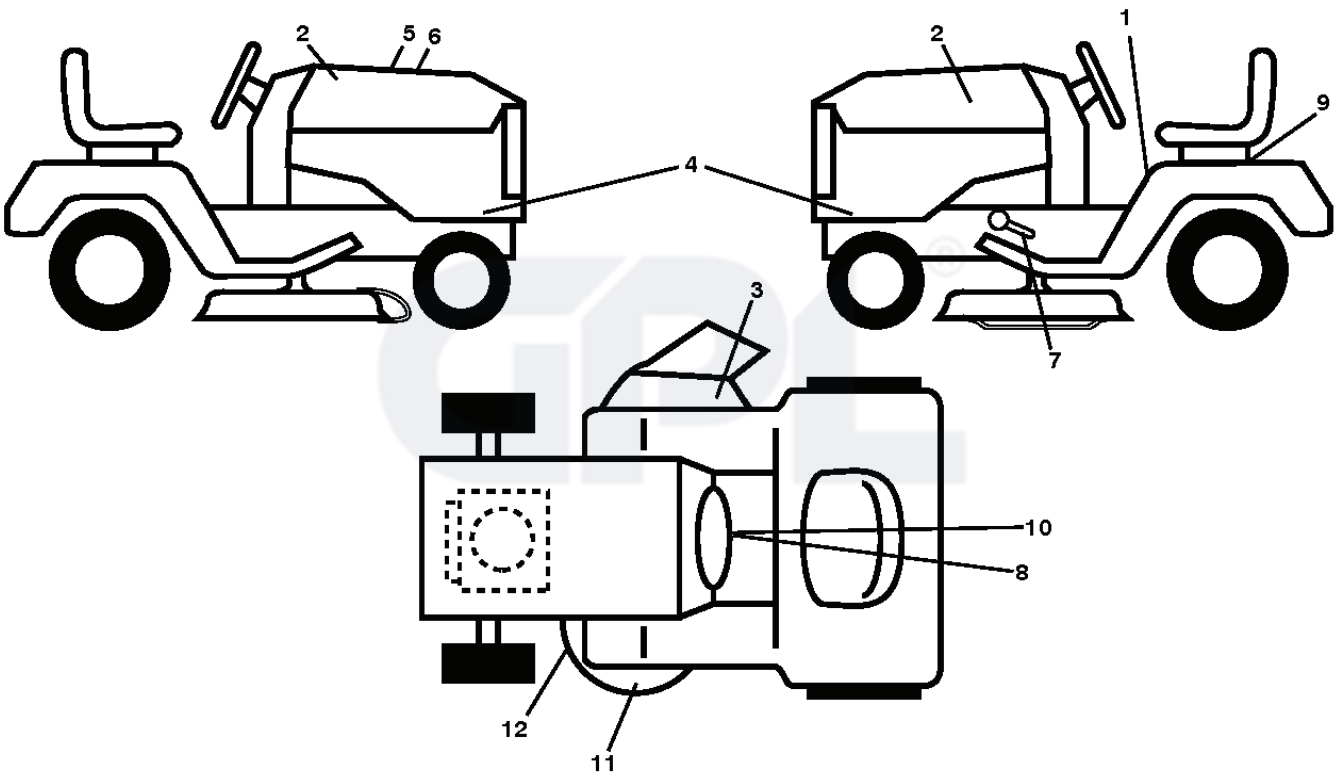

YT46 LS, 96043015100, 2012-10

SPARE PARTS LIST

REF.	PART NO.	DESCRIPTION	REMARK	QTY.	KIT
1	532411657	DECAL		1	
2	532429196	DECAL		1	
3	532170563	DECAL:"DANGER"		1	
4	581619701	DECAL		1	
5	532423829	DECAL		1	
6	581581802	DECAL		1	
7	532418600	DECAL		1	
8	580816601	DECAL		1	
9	532145005	DECAL		1	
10	532424102	DECAL		1	
11	532446601	DECAL		1	
12	532160396	DECAL		1	
	532166960	DECAL		1	
	532439681	PLATE	LH	1	
	532439682	PAD	RH	1	

REF.	PART NO.	DESCRIPTION	REMARK	QTY.	KIT
1	532059192	CAP VALVE		0	
2	532065139	NIPPLE		0	
3	532138336	RIM	Front 6"	0	
4	532059904	HOSE	(Service Item Only)	0	
5	532106222	TIRE	Front 15" x 6.0"-6"	0	
6	532124957	FITTING	(Front Wheel Only)	0	
7	532124959	BEARING	(Front Wheel Only)	0	
8	532175039	HUB CAP		0	
9	532138468	TIRE	Rear 20" x 8"-8"	0	
10	532124926	HOSE	(Service Item Only)	0	
11	532138337	RIM SPROCKET	Rear 8"	0	
	532144334	SEALING FOAM		0	