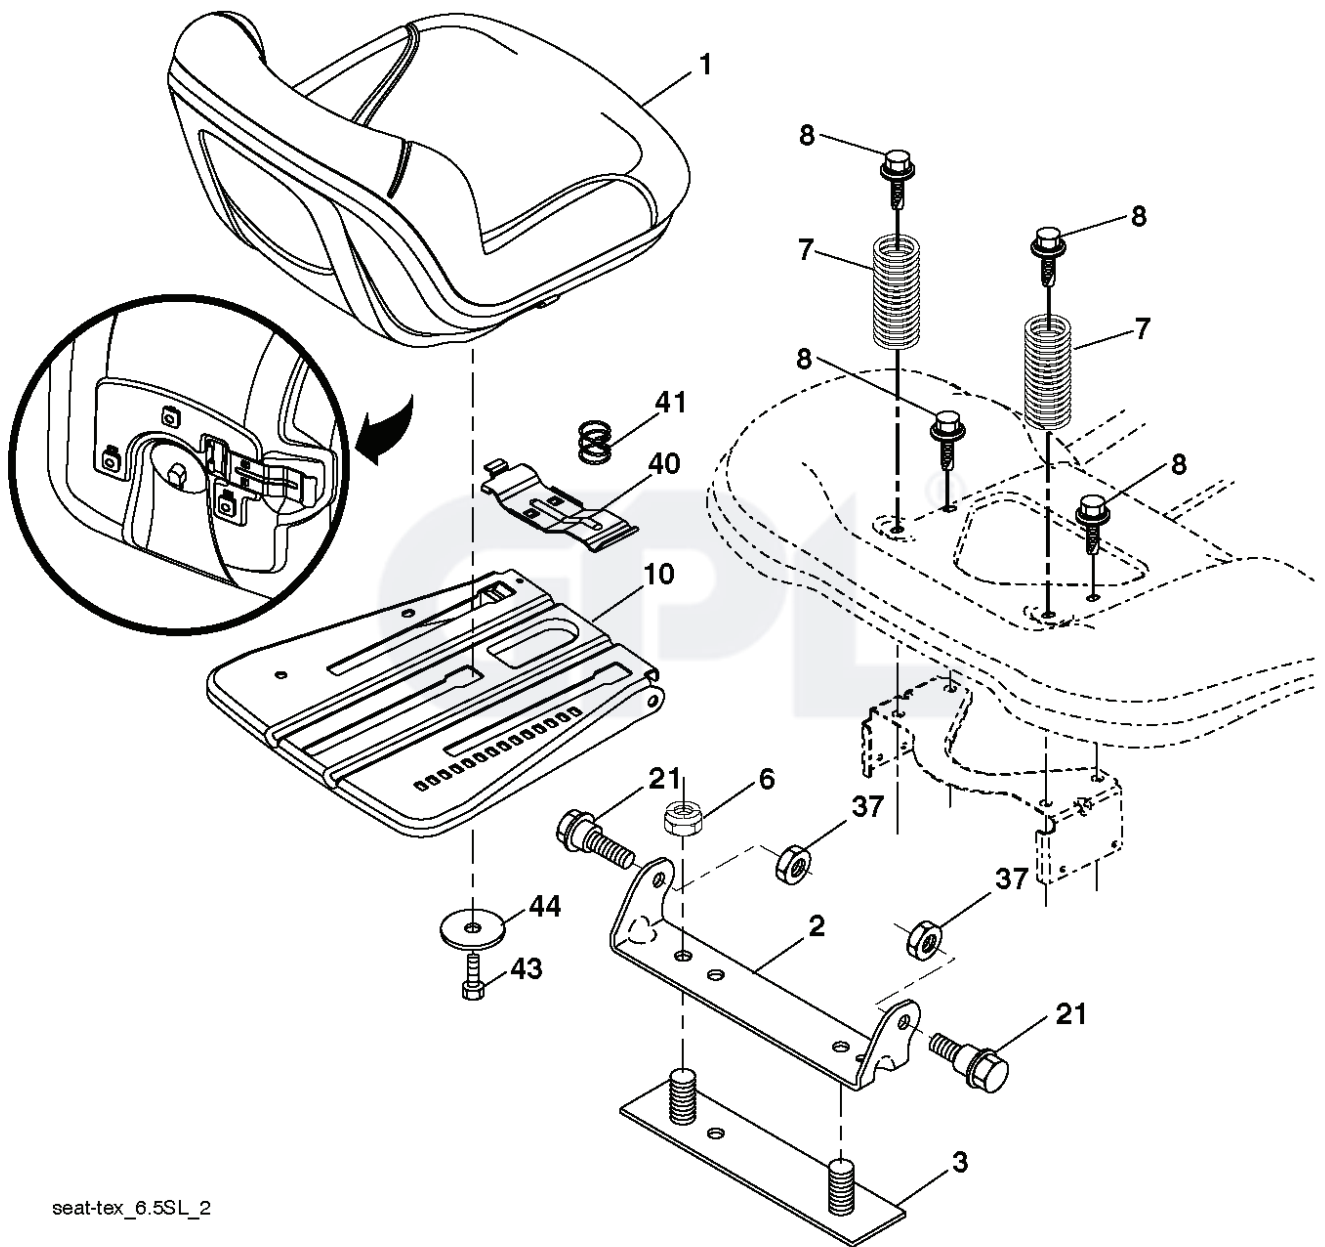

REF.	PART NO.	DESCRIPTION	REMARK	QTY.	KIT
1	583900903	HOUSING		1	
2	532405507	COVER		1	
3	532405506	COVER		1	
4	874760512	BOLT		1	
6	532195186	ARM		1	
11	581043901	BLADE		1	
12	584309301	SCREW		1	
13	580854701	SHAFT		1	
14	580796101	MANDREL		1	
15	532110485	BEARING		1	
19	532196539	BOLT		1	
21	873680500	NUT		1	
23	532192557	HINGE		1	
24	532105304	HUB CAP		1	
25	532197026	TORSION SPRING		1	
26	532110452	NUT		1	
27	532405357	DEFLECTOR		1	
29	532131491	SHAFT		1	
32	532197473	PULLEY		1	
33	532400234	NUT		1	
34	872110612	BOLT		1	
36	532197379	PULLEY		1	
40	873900600	NUT		1	
41	584953901	BOLT		1	
46	532137729	SCREW		1	
55	532197249	ARM		1	
56	532199092	SPACER		1	
57	817000616	SCREW		1	
59	532141043	GUARD		1	
62	874520636	BOLT		1	
68	532405143	BELT		1	
69	872140505	BOLT		1	
116	532193406	BOLT		1	
117	532174873	WHEEL		1	
119	819132012	WASHER		1	
145	532193197	PULLEY		1	
147	532197251	SPRING		1	
188	532195161	STUD		1	
189	873900500	NUT		1	
197	819131312	WASHER		1	
198	532403149	PLATE		1	
199	532403150	PLATE		1	
200	532413524	WASHER		1	
241	532152927	SCREW		1	
242	532415598	HOSE COUPLING		1	
246	580954003	BLADE HOLDER		1	
256	578296404	SCREW		1	
257	873900400	NUT		1	
261	585317705	REINFORCEMENT PLATE		1	
262	585317805	REINFORCEMENT PLATE		1	
263	586638501	CAP		1	
	532416405	COUPLING		1	
	587126105	MANDREL	MANDREL ASSEMBLY - Tall (Includes Housing (Key # 14), Shaft Assembly (Key # 13), and Bearing Only (Key # 15) Pulley/Nut/Washer and Blade Bolt/Washers Not Included)	1	
	581745401	CUTTING DECK		1	

GPL®

IGNITION SWITCH

POSITION	CIRCUIT	"MAKE"
OFF	M+G+A1	
RUN/OVERRIDE	B+A1	
RUN	B+A1	L+A2
START	B + S + A1	

WIRING INSULATED CLIPS
NOTE: IF WIRING INSULATED CLIPS WERE REMOVED FOR SERVICING OF UNIT, THEY SHOULD BE RE-INSTALLED TO PROPERLY SECURE YOUR WIRING.