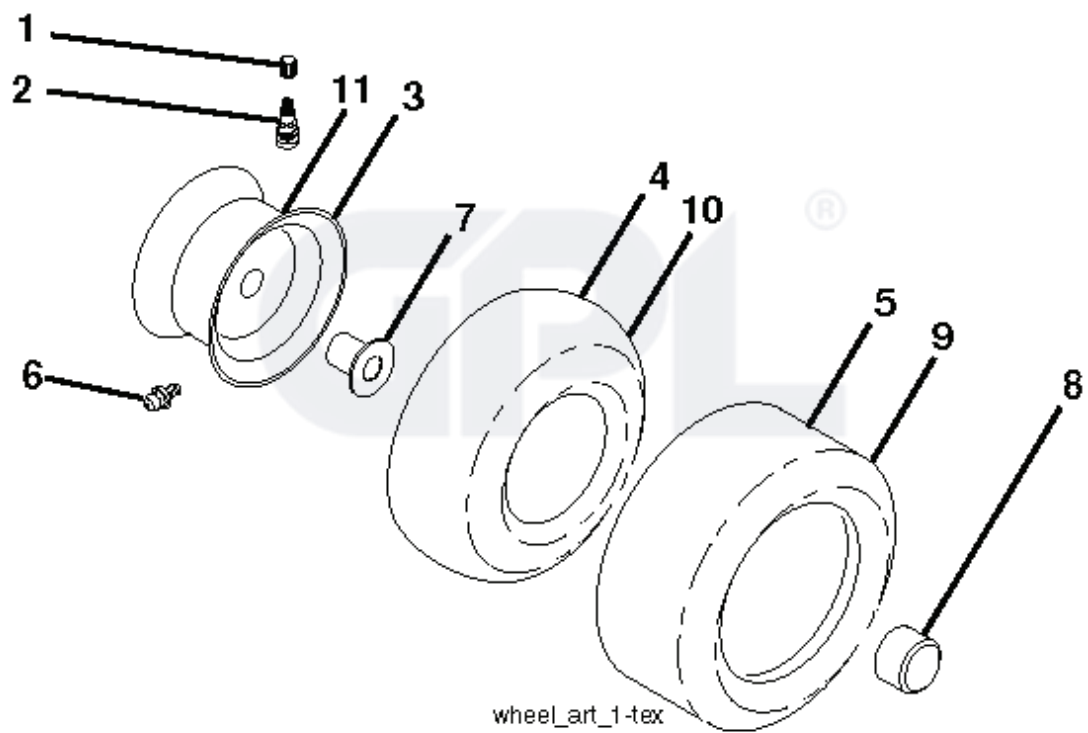

seat-tex_6.5SL_2

REF.	PART NO.	DESCRIPTION	REMARK	QTY.	KIT
1	532439822	SEAT		1	
2	532180166	BRACKET		1	
3	532140675	STRAP		1	
6	873800600	NUT		1	
7	532124181	SPRING		1	
8	532171877	BOLT		1	
10	532196977	PLATE		1	
21	532171852	BOLT		1	
37	873800500	LOCK NUT		1	
40	532439871	HANDLE		1	
41	532198200	SPRING		1	
43	874760612	BOLT		1	
44	819133812	WASHER		1	

REF.	PART NO.	DESCRIPTION	REMARK	QTY.	KIT
1	532059192	CAP VALVE		0	
2	532065139	NIPPLE		0	
3	532138336	RIM	Front 6"	0	
4	532059904	HOSE	(Service Item Only)	0	
5	532106222	TIRE	Front 15" x 6.0"-6"	0	
6	532124957	FITTING	(Front Wheel Only)	0	
7	532124959	BEARING	(Front Wheel Only)	0	
8	532175039	HUB CAP		0	
9	532138468	TIRE	Rear 20" x 8"-8"	0	
10	532124926	HOSE	(Service Item Only)	0	
11	532138337	RIM SPROCKET	Rear 8"	0	
	532144334	SEALING FOAM		0	