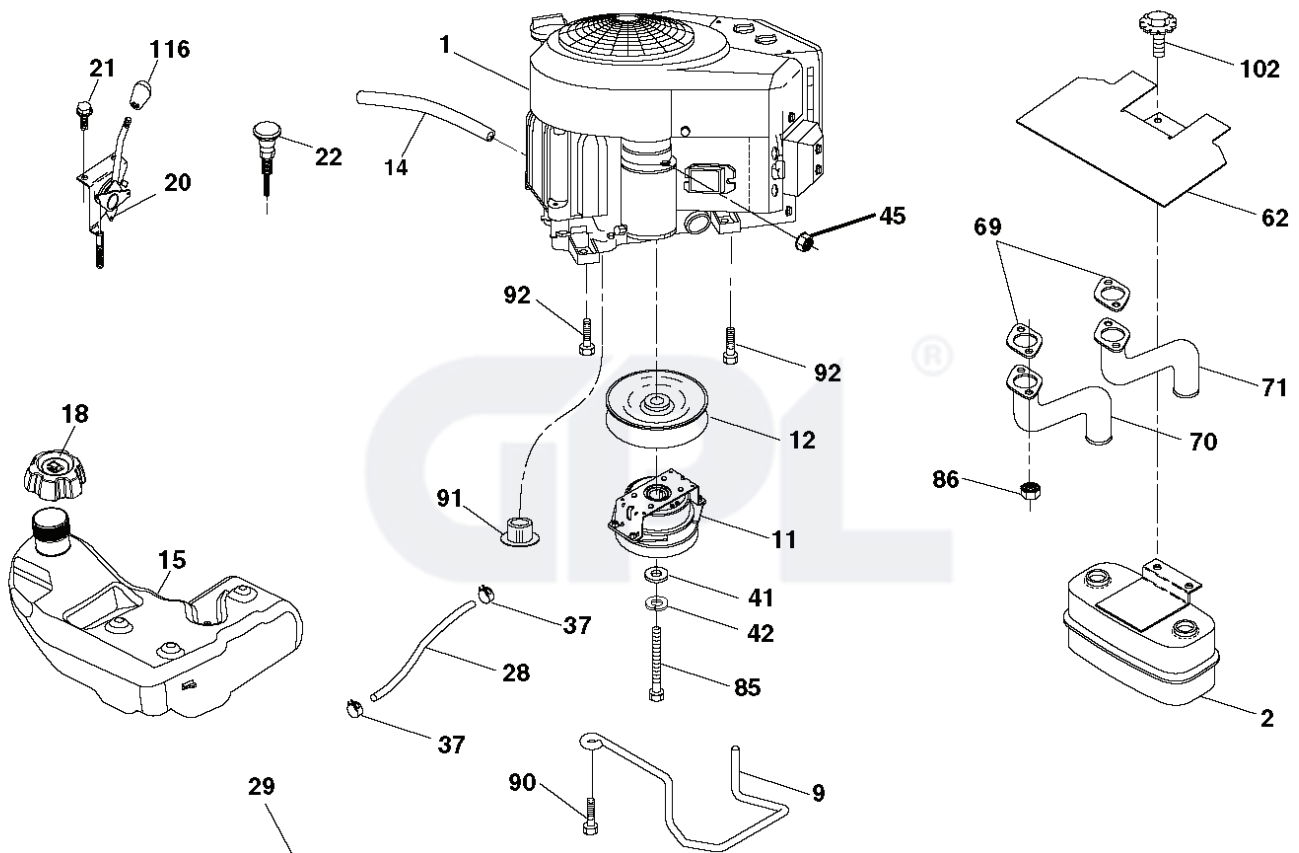

SPARK ARRESTER KIT

engine-tex_Kawa-2cyl_42_r1

REF.	PART NO.	DESCRIPTION	REMARK	QTY.	KIT
1	000000000	W/O DESCRIPTION	ENGINE KAWASAKI MODEL NO. FR651V-AS28 (581411101)	1	
2	532445962	MUFFLER		1	
9	584908001	KEEPER		1	
11	587241601	CLUTCH		1	
12	532405097	PULLEY		1	
14	532148456	TUBE		1	
15	532438080	FUEL TANK		1	
18	532439208	HUB CAP		1	
20	532424341	CONTROL THROTTLE		1	
21	532416358	SCREW		1	
22	532189541	CHOKE CONTROL		1	
28	532401135	LINE.FUEL.64"REAR.EMIS		1	
29	532137180	SPARK ARRESTER KIT		1	
37	532123487	HOSE CLAMP		1	
41	532126197	WASHER		1	
42	810040700	WASHER		1	
45	873510400	NUT		1	
62	532434017	SHIELD		1	
69	532178151	MUFFLER GASKET		1	
70	583955601	TUBE		1	
71	583955701	TUBE		1	
85	532179953	BOLT		1	
86	532184362	NUT		1	
90	817000616	SCREW		1	
91	532187495	BUSHING		1	
92	817120616	SCREW		1	
102	817000512	SCREW		1	
116	539132624	KNOB		1