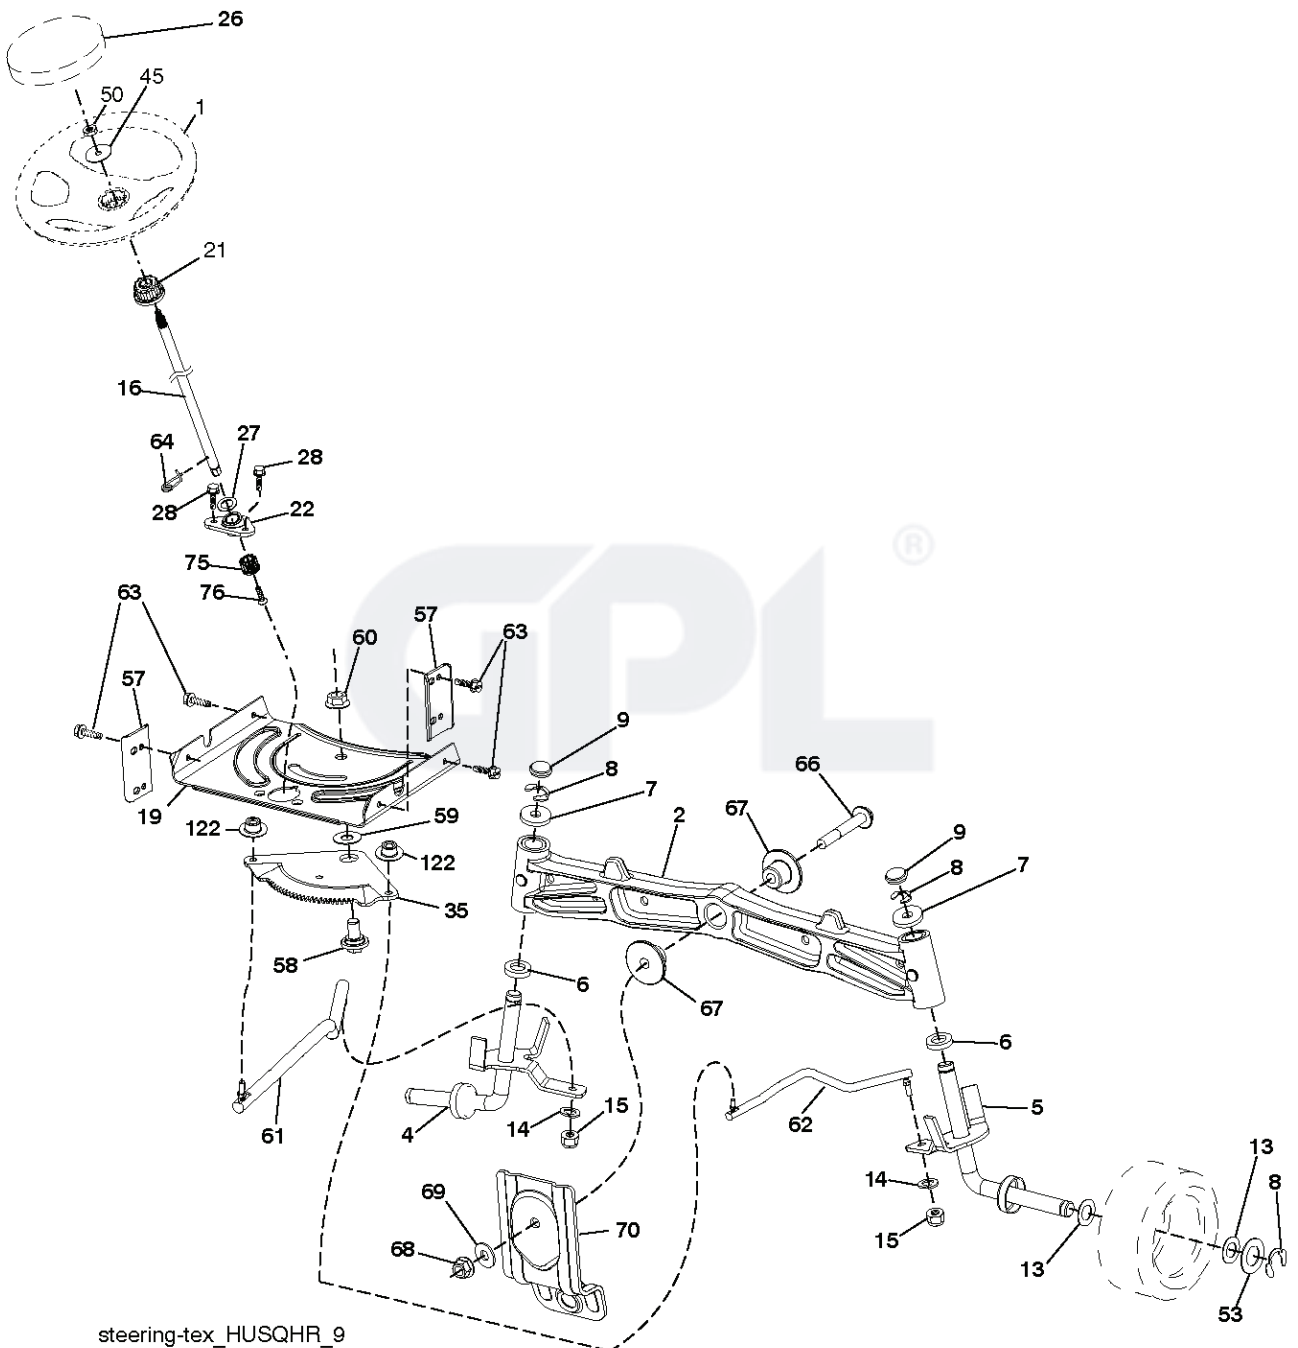

steering-tex_HUSQHR_9

REF.	PART NO.	DESCRIPTION	REMARK	QTY.	KIT
1	532439740	STEERING WHEEL		1	
2	532195968	SHAFT	FRONT	1	
4	532403087	SPINDLE	LH	1	
5	532403088	SPINDLE	RH	1	
6	532124931	WASHER		1	
7	532121748	WASHER		1	
8	812000029	RETAINER RING		1	
9	532121232	HUB CAP		1	
13	532121749	WASHER		1	
14	810040600	WASHER		1	
15	873540600	NUT		1	
16	587016002	SHAFT		1	
19	532194729	PLATE		1	
21	586840201	ADAPTER		1	
22	585029802	BEARING		1	
26	532439743	HUB CAP		1	
27	819211616	WASHER		1	
28	817000612	SCREW		1	
35	532194732	PLATE		1	
45	587016401	WASHER		1	
50	873900600	NUT		1	
53	532188967	WASHER		1	
57	532407465	BRACKET		1	
58	532194747	BOLT		1	
59	532194748	WASHER		1	
60	873971000	NUT		1	
61	532194740	LINK	LH	1	
62	532194741	LINK	RH	1	
63	817000512	SCREW		1	
64	532199849	SPRING RETAINER		1	
66	871020748	BOLT		1	
67	532194737	BUSHING		1	
68	873900700	NUT		1	
69	532199162	WASHER		1	
70	532196197	BRACKET		1	
75	580683701	PINION		1	
76	580683601	SCREW		1	
122	532444962	CAP		1