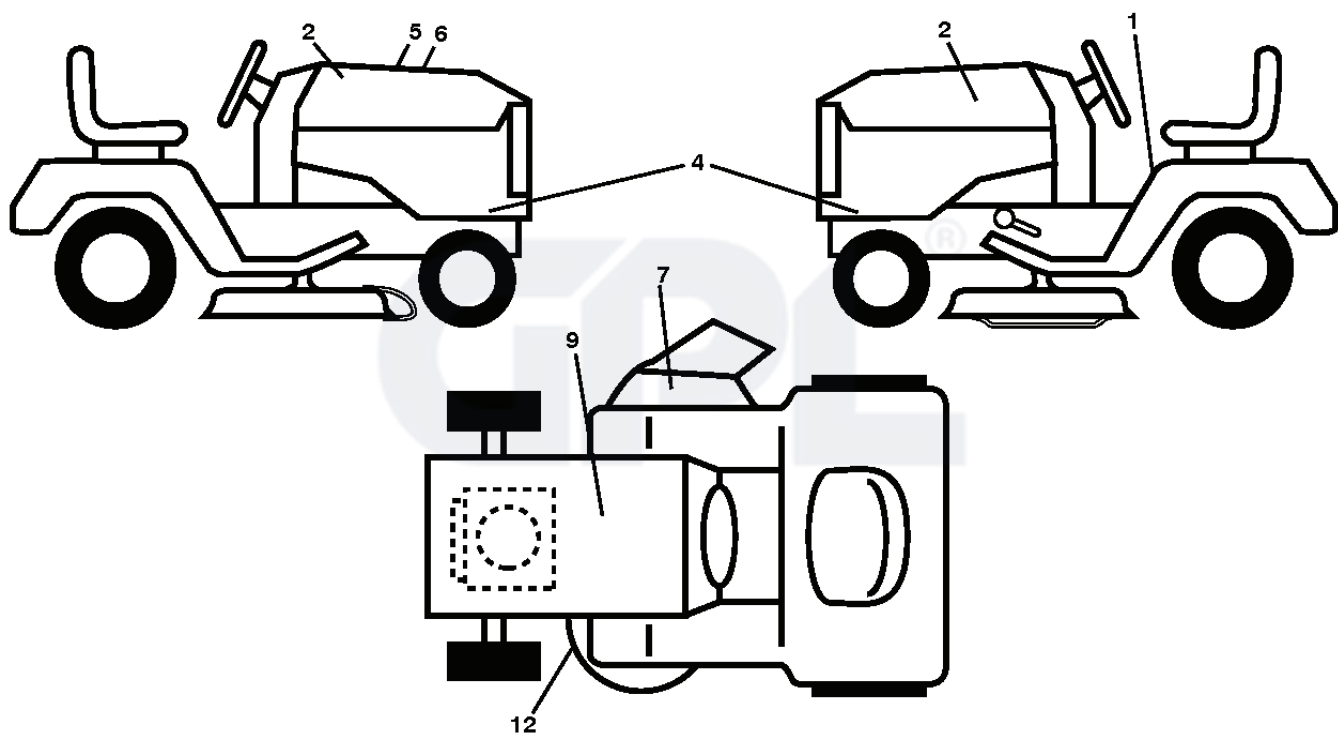

REF.	PART NO.	DESCRIPTION	REMARK	QTY.	KIT
1	581578901	DECAL		1	
2	581627301	DECAL		1	
4	581619701	DECAL		1	
5	532423829	DECAL		1	
6	584473701	DECAL		1	
7	584904601	DECAL		1	
9	532145005	DECAL		1	
12	581580001	DECAL		1	
	581724801	DECAL		1	
	532439681	PLATE	LH	1	
	532439682	PAD	RH	1	
	585714401	DECAL		1