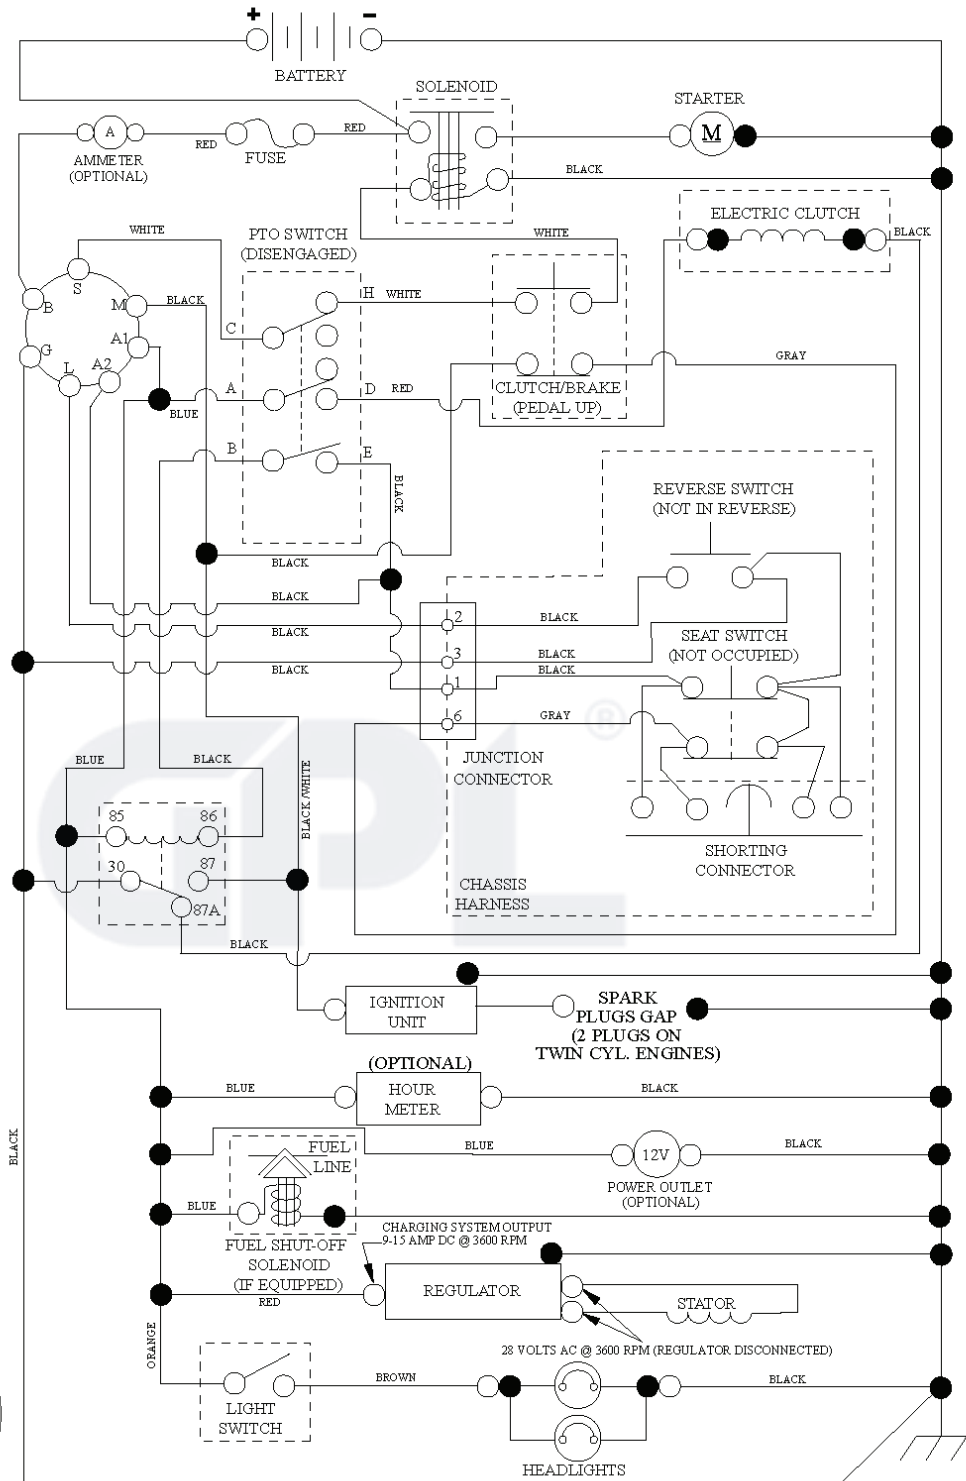

REF.	PART NO.	DESCRIPTION	REMARK	QTY.	KIT
1	583900903	HOUSING		1	
2	532405507	COVER		1	
3	532405506	COVER		1	
4	874760512	BOLT		1	
6	532195186	ARM		1	
11	581043901	BLADE		1	
12	584309301	SCREW		1	
13	580854701	SHAFT		1	
14	580796101	MANDREL		1	
15	532110485	BEARING		1	
19	532196539	BOLT		1	
21	873680500	NUT		1	
23	532192557	HINGE		1	
24	532105304	HUB CAP		1	
25	532197026	TORSION SPRING		1	
26	532110452	NUT		1	
27	532405357	DEFLECTOR		1	
29	532131491	SHAFT		1	
32	532197473	PULLEY		1	
33	532400234	NUT		1	
34	872110612	BOLT		1	
36	532197379	PULLEY		1	
40	873900600	NUT		1	
41	584953901	BOLT		1	
46	532137729	SCREW		1	
55	532197249	ARM		1	
56	532199092	SPACER		1	
57	817000616	SCREW		1	
59	532141043	GUARD		1	
62	874520636	BOLT		1	
68	532405143	BELT		1	
69	872140505	BOLT		1	
116	532193406	BOLT		1	
117	532174873	WHEEL		1	
119	819132012	WASHER		1	
145	532193197	PULLEY		1	
147	532197251	SPRING		1	
188	532195161	STUD		1	
189	873900500	NUT		1	
197	819131312	WASHER		1	
198	532403149	PLATE		1	
199	532403150	PLATE		1	
200	532413524	WASHER		1	
241	532152927	SCREW		1	
242	532415598	HOSE COUPLING		1	
246	580954003	BLADE HOLDER		1	
256	578296404	SCREW		1	
257	873900400	NUT		1	
261	585317705	REINFORCEMENT PLATE		1	
262	585317805	REINFORCEMENT PLATE		1	
263	586638501	CAP		1	
	532416405	COUPLING		1	
	587126105	MANDREL	MANDREL ASSEMBLY - Tall (Includes Housing (Key # 14), Shaft Assembly (Key # 13), and Bearing Only (Key # 15) Pulley/Nut/Washer and Blade Bolt/Washers Not Included)	1	
	581745401	CUTTING DECK		1	

GPL®

IGNITION SWITCH

POSITION	CIRCUIT	"MAKE"
OFF	M+G+A1	
RUN/OVERRIDE	B+A1	
RUN	B+A1	L+A2
START	B + S + A1	

WIRING INSULATED CLIPS
NOTE: IF WIRING INSULATED CLIPS WERE REMOVED FOR SERVICING OF UNIT, THEY SHOULD BE RE-INSTALLED TO PROPERLY SECURE YOUR WIRING.