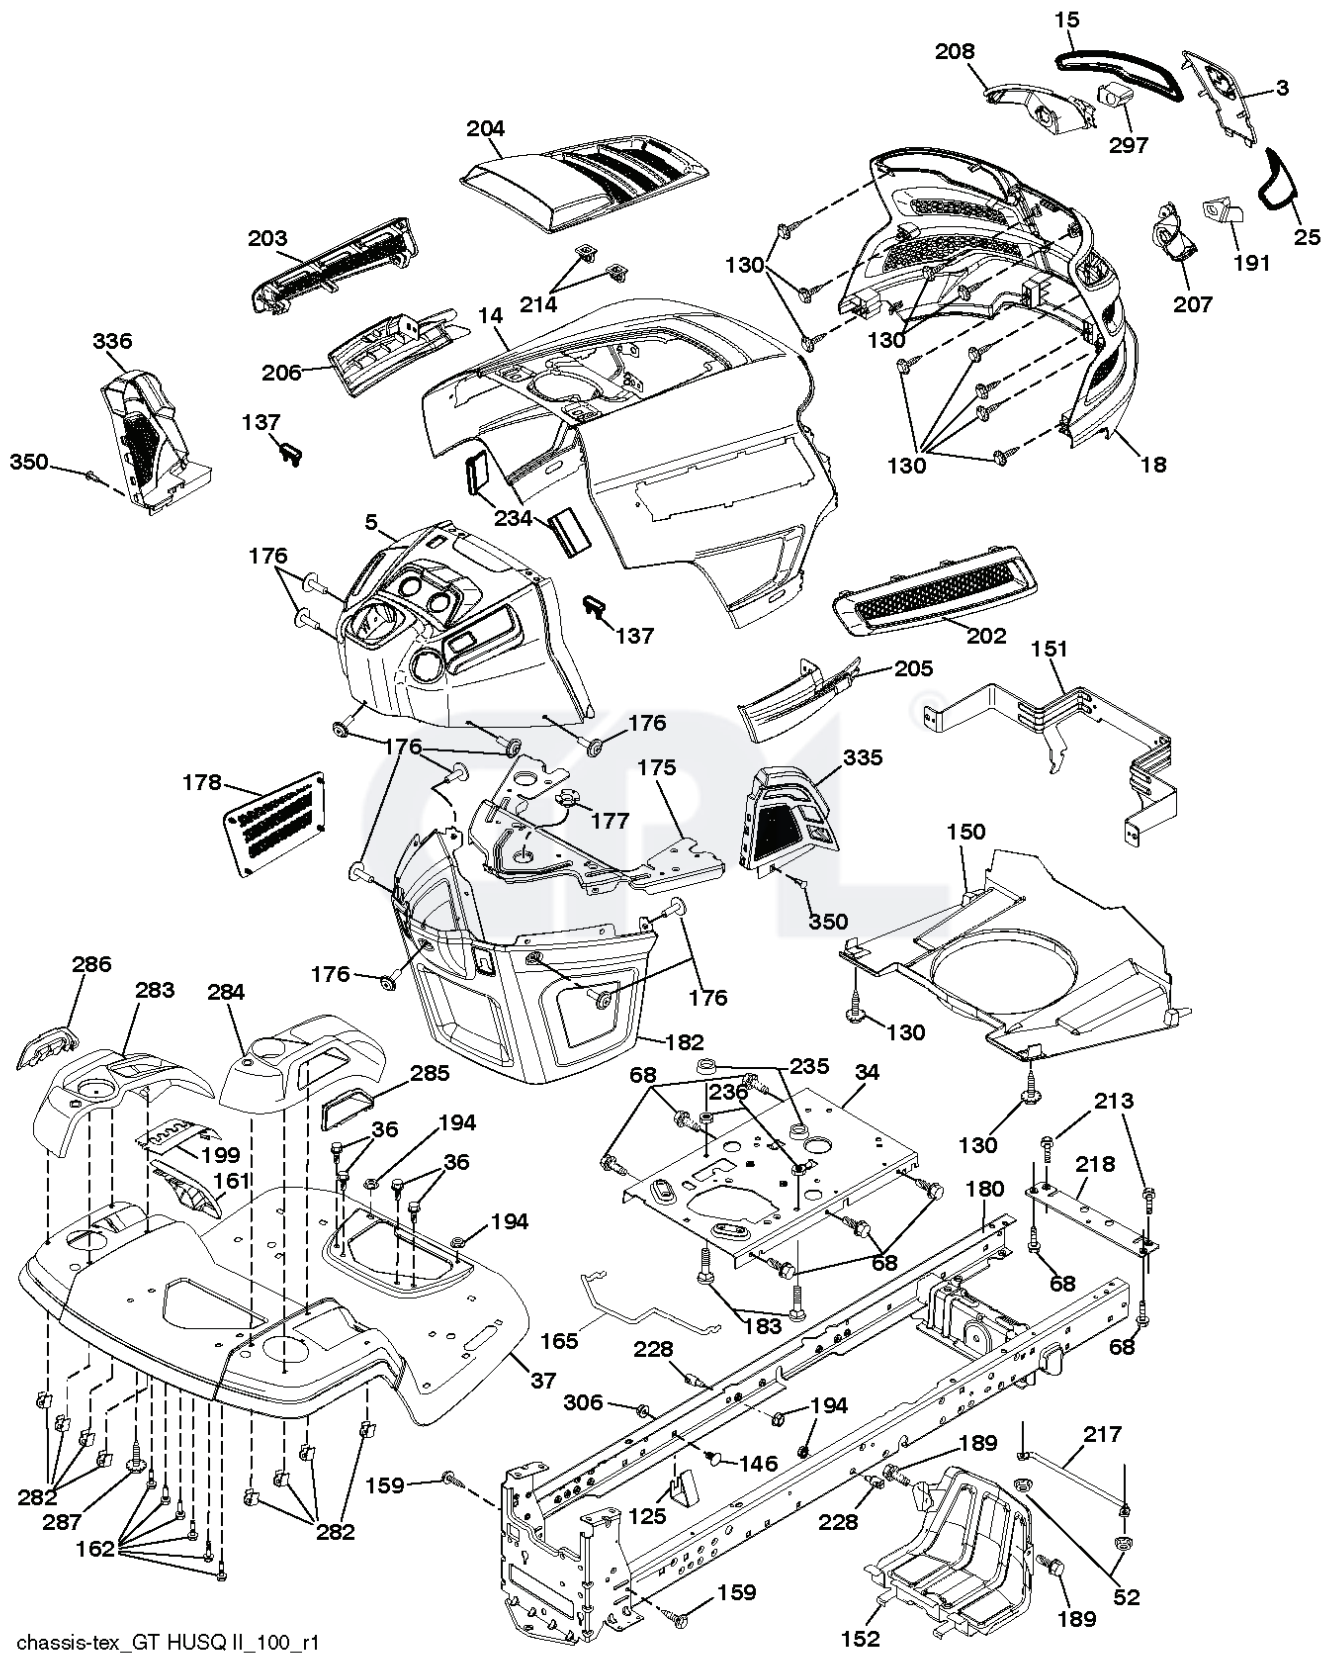

chassis-tex_GT HUSQ II_100_r1

REF.	PART NO.	DESCRIPTION	REMARK	QTY.	KIT
3	532439752	LOGOTYPE		1	
5	532437490	DASH		1	
14	532441177	HOOD		1	
15	532439733	LENS	LH	1	
18	532440653	GRILLE		1	
25	532443385	LENS	RH	1	
34	580910801	CHASSIS		1	
36	817060512	SCREW		1	
37	532441178	FENDER		1	
52	873680500	NUT		1	
68	817490508	SCREW		1	
125	581684801	CLIP		1	
130	532416358	SCREW		1	
137	532407590	DAMPING PIECE		1	
146	581857901	BOLT		1	
150	532439774	AIR DUCT		1	
151	532436670	BRACKET		1	
152	532439870	SHIELD		1	
159	817000612	SCREW		1	
161	532439781	FUEL		1	
162	532142432	SCREW		1	
165	532196826	BRACKET		1	
175	532196304	SUPPORT		1	
176	532400776	SCREW		1	
177	532195228	BUSHING		1	
178	532199782	NET		1	
180	532195457	CHASSIS		1	
182	532406859	DASH		1	
183	874520520	BOLT		1	
189	817000512	SCREW		1	
191	532437455	INSERT		1	
194	873900500	NUT		1	
199	532413485	PLATE		1	
202	532439728	COVER	RH	1	
203	532439727	COVER	LH	1	
204	532435714	COVER		1	
205	532439730	SKIRT	RH	1	
206	532439729	SKIRT	LH	1	
207	532439734	CUP		1	
208	532439735	CUP		1	
213	874760512	BOLT		1	
214	532199145	CLIP		1	
217	532409167	ROD		1	
218	532196395	PLATE		1	
228	532195161	STUD		1	
234	532404742	DAMPING PIECE		1	
235	532406129	SPACER		1	
236	873930500	NUT		1	
282	532414110	CLIP		1	
283	532439861	CONSOLE		1	
284	532439823	CONSOLE		1	
285	532416315	CONSOLE		1	
286	532416317	CONSOLE		1	
287	817600406	SCREW		1	
297	532437456	INSERT		1	
306	873900600	NUT		1	
335	532448204	COVER		1	
336	532445309	COVER		1	
350	532445143	CLIP		1	
--	532431882	GUARD		1