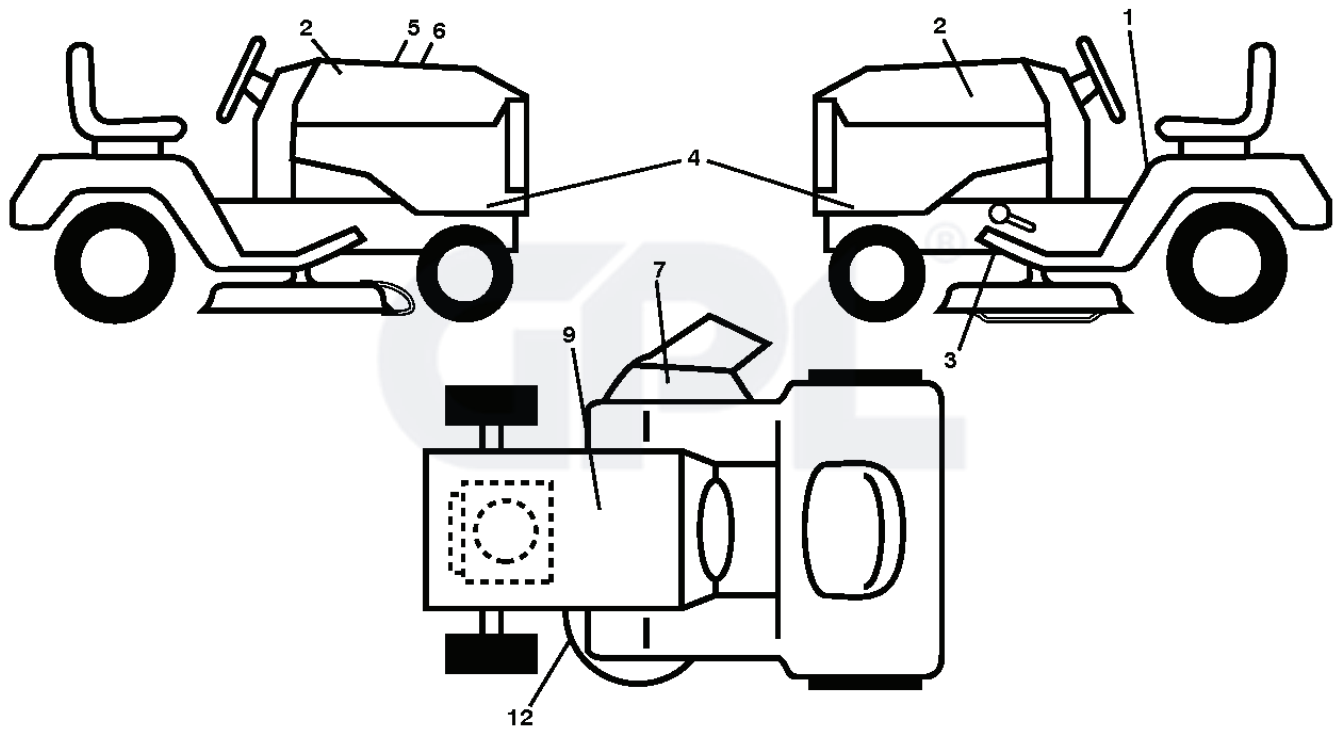

POSITION	CIRCUIT	"MAKE"
OFF	M+G+A1	
RUN/OVERRIDE	B+A1	
RUN	B+A1	L+A2
START	B + S + A1	

WIRING INSULATED CLIPS
 NOTE: IF WIRING INSULATED CLIPS WERE REMOVED FOR SERVICING OF UNIT, THEY SHOULD BE RE-INSTALLED TO PROPERLY SECURE YOUR WIRING.

REF.	PART NO.	DESCRIPTION	REMARK	QTY.	KIT
3	532444481	LOGOTYPE		1	
5	532437490	DASH		1	
14	532441177	HOOD		1	
15	532439733	LENS	LH	1	
18	532440653	GRILLE		1	
25	532443385	LENS	RH	1	
34	580910801	CHASSIS		1	
36	817060512	SCREW		1	
37	532441178	FENDER		1	
52	873680500	NUT		1	
68	817490508	SCREW		1	
125	581684801	CLIP		1	
130	532416358	SCREW		1	
137	532407590	DAMPING PIECE		1	
146	581857901	BOLT		1	
150	532439774	AIR DUCT		1	
151	532436670	BRACKET		1	
152	532439870	SHIELD		1	
159	817000612	SCREW		1	
161	532439781	FUEL		1	
162	532142432	SCREW		1	
165	532196826	BRACKET		1	
175	532196304	SUPPORT		1	
176	532400776	SCREW		1	
177	532195228	BUSHING		1	
180	532195457	CHASSIS		1	
182	532406859	DASH		1	
183	874520520	BOLT		1	
189	817000512	SCREW		1	
191	532437455	INSERT		1	
194	873900500	NUT		1	
199	532413485	PLATE		1	
202	532439728	COVER	RH	1	
203	532439727	COVER	LH	1	
204	532435714	COVER		1	
205	532439730	SKIRT	RH	1	
206	532439729	SKIRT	LH	1	
207	532439734	CUP		1	
208	532439735	CUP		1	
213	874760512	BOLT		1	
214	532199145	CLIP		1	
217	532409167	ROD		1	
218	532196395	PLATE		1	
228	532195161	STUD		1	
235	532406129	SPACER		1	
236	873930500	NUT		1	
282	532414110	CLIP		1	
283	532439861	CONSOLE		1	
284	532439823	CONSOLE		1	
285	532416315	CONSOLE		1	
286	532416317	CONSOLE		1	
287	817600406	SCREW		1	
297	532437456	INSERT		1	
306	873900600	NUT		1	
335	532448204	COVER		1	
336	532445309	COVER		1	
350	532445143	CLIP		1	
375	586908201	BUMPER		1	
--	532431882	GUARD		1	