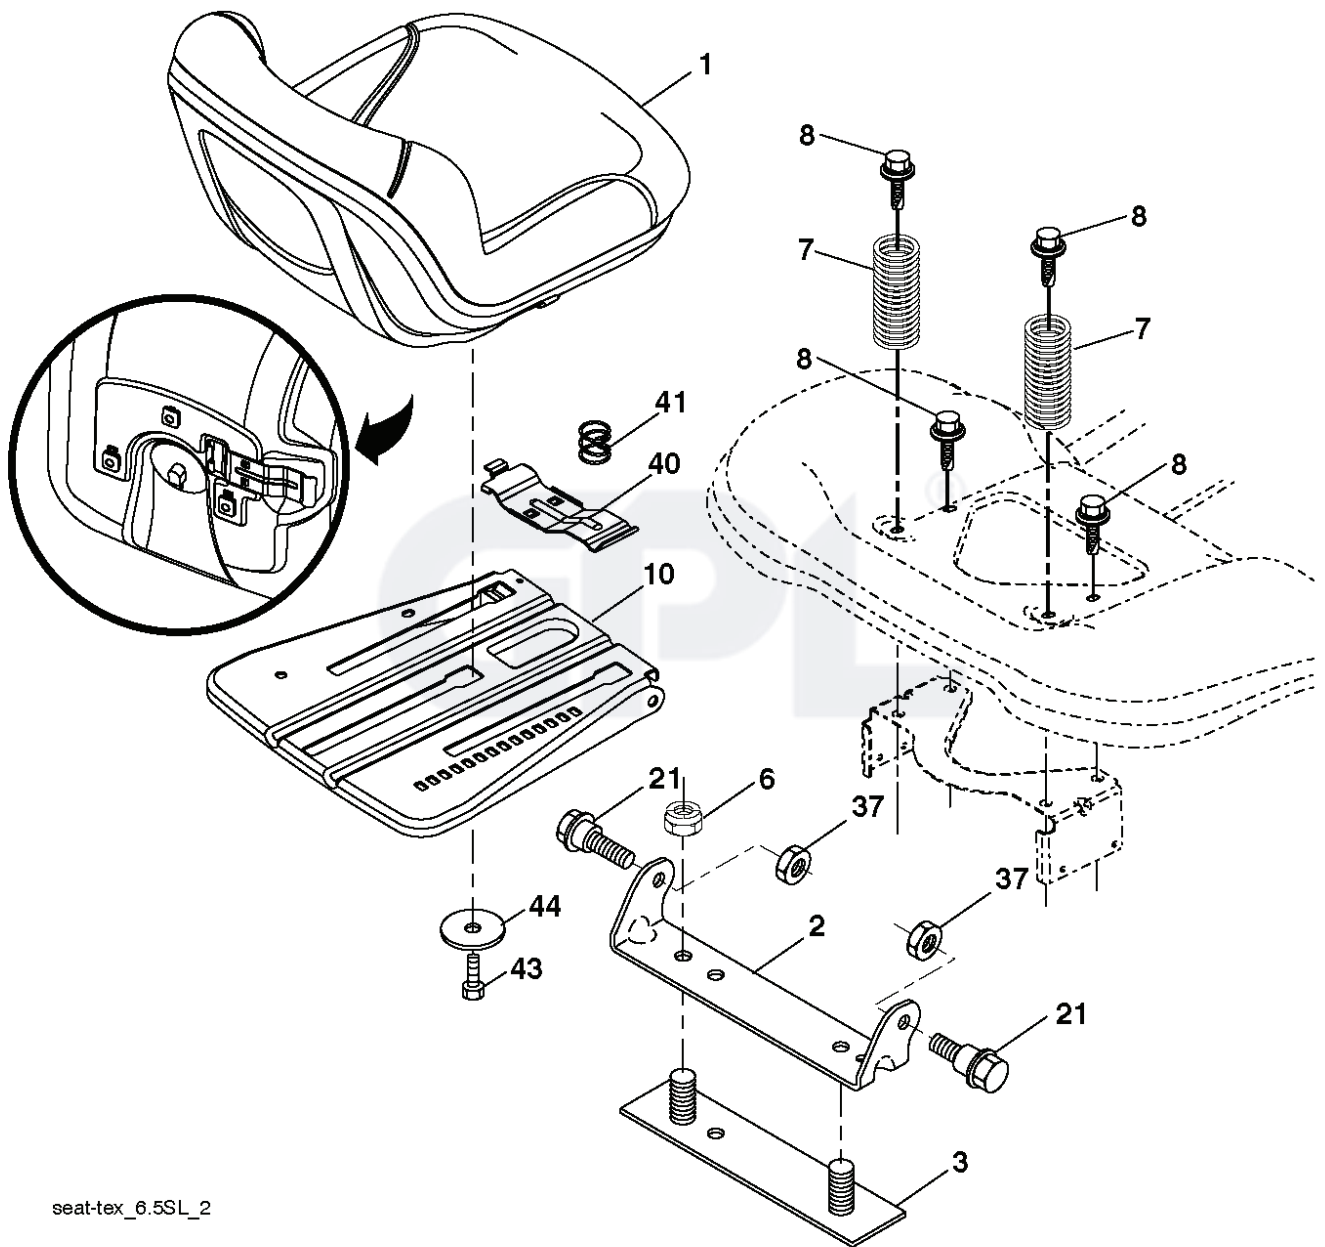

lift-tex_44

REF.	PART NO.	DESCRIPTION	REMARK	QTY.	KIT
2	532422027	SHAFT		1	
3	532195231	LEVER	RH	1	
7	580962301	GRIP		1	
10	532196314	SPRING		1	
87	532194209	SPRING		1	
88	532410710	SPRING		1	
89	819191912	WASHER		1	
90	532194208	PIN		1	
91	532195181	LINK	LH/REAR	1	
97	817000612	SCREW		1	
98	532195270	LINK		1	
100	873930600	NUT		1	
101	532407003	LINK		1	
116	819151516	WASHER		1	

POSITION	CIRCUIT	"MAKE"
OFF	M+G+A1	
RUN/OVERRIDE	B+A1	
RUN	B+A1	L+A2
START	B + S + A1	

WIRING INSULATED CLIPS
 NOTE: IF WIRING INSULATED CLIPS WERE REMOVED FOR SERVICING OF UNIT, THEY SHOULD BE RE-INSTALLED TO PROPERLY SECURE YOUR WIRING.