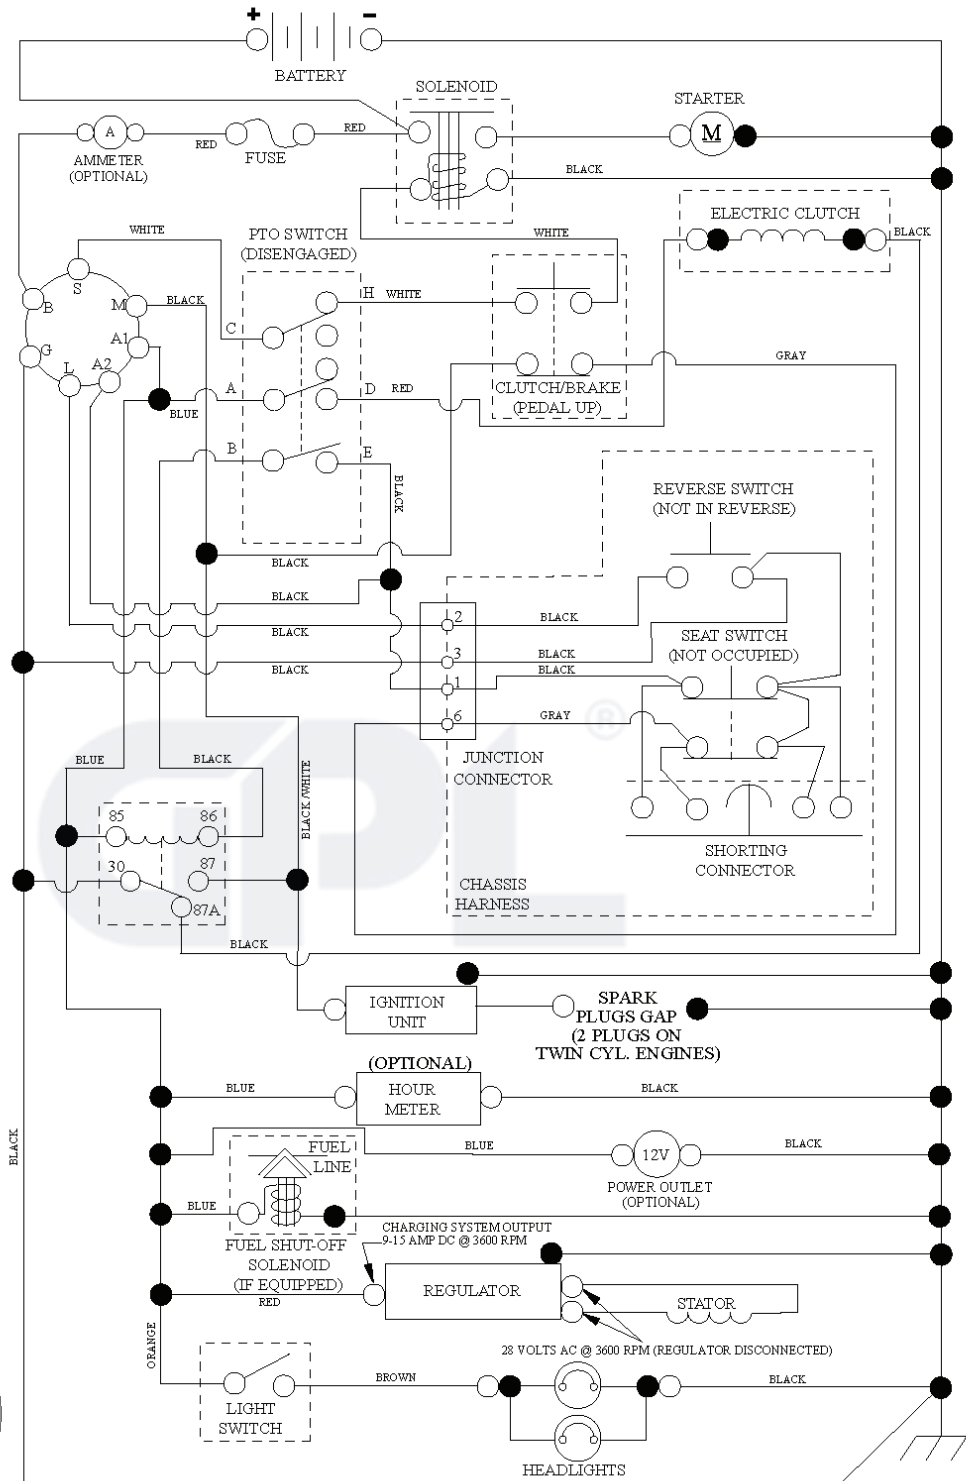

POSITION	CIRCUIT	"MAKE"
OFF	M+G+A1	
RUN/OVERRIDE	B+A1	
RUN	B+A1	L+A2
START	B + S + A1	

WIRING INSULATED CLIPS
NOTE: IF WIRING INSULATED CLIPS WERE REMOVED FOR SERVICING OF UNIT, THEY SHOULD BE RE-INSTALLED TO PROPERLY SECURE YOUR WIRING.