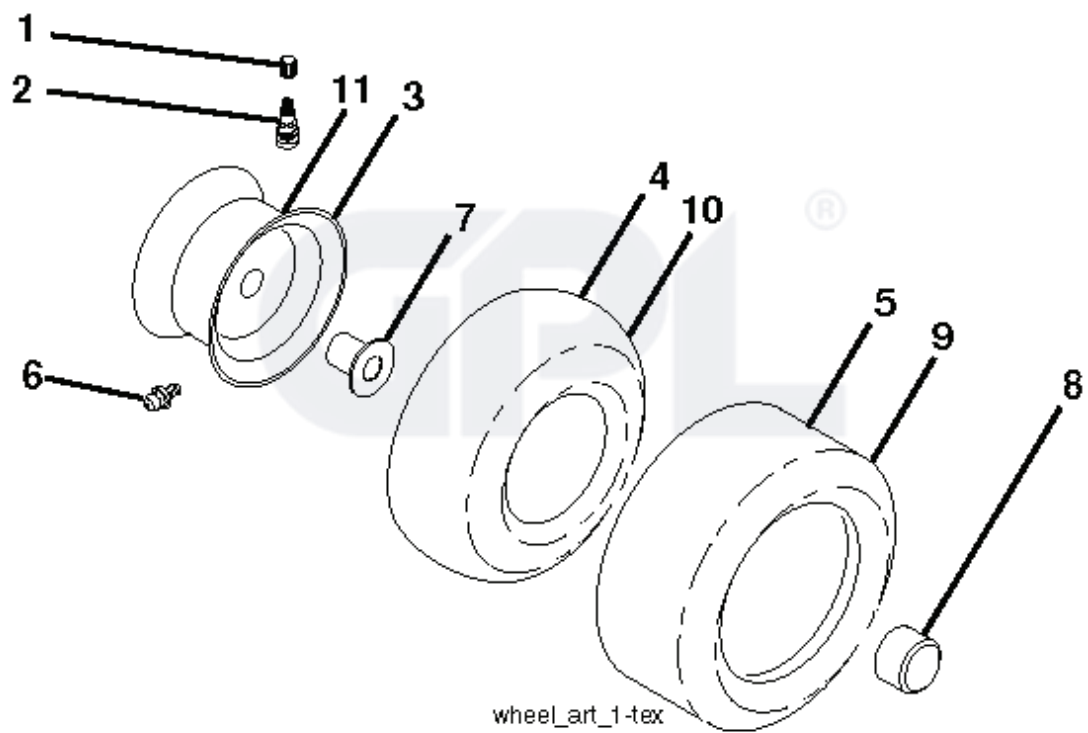

REF.	PART NO.	DESCRIPTION	REMARK	QTY.	KIT
1	532059192	CAP VALVE		0	
2	532065139	NIPPLE		0	
3	532138336	RIM	Front 6"	0	
4	532059904	HOSE	(Service Item Only)	0	
5	532106222	TIRE	Front 15" x 6.0"-6"	0	
6	532124957	FITTING	(Front Wheel Only)	0	
7	532124959	BEARING	(Front Wheel Only)	0	
8	532175039	HUB CAP		0	
9	532138468	TIRE	Rear 20" x 8"-8"	0	
10	532124926	HOSE	(Service Item Only)	0	
11	532138337	RIM SPROCKET	Rear 8"	0	
	532144334	SEALING FOAM		0	
	PART NO.		REMARK		KIT