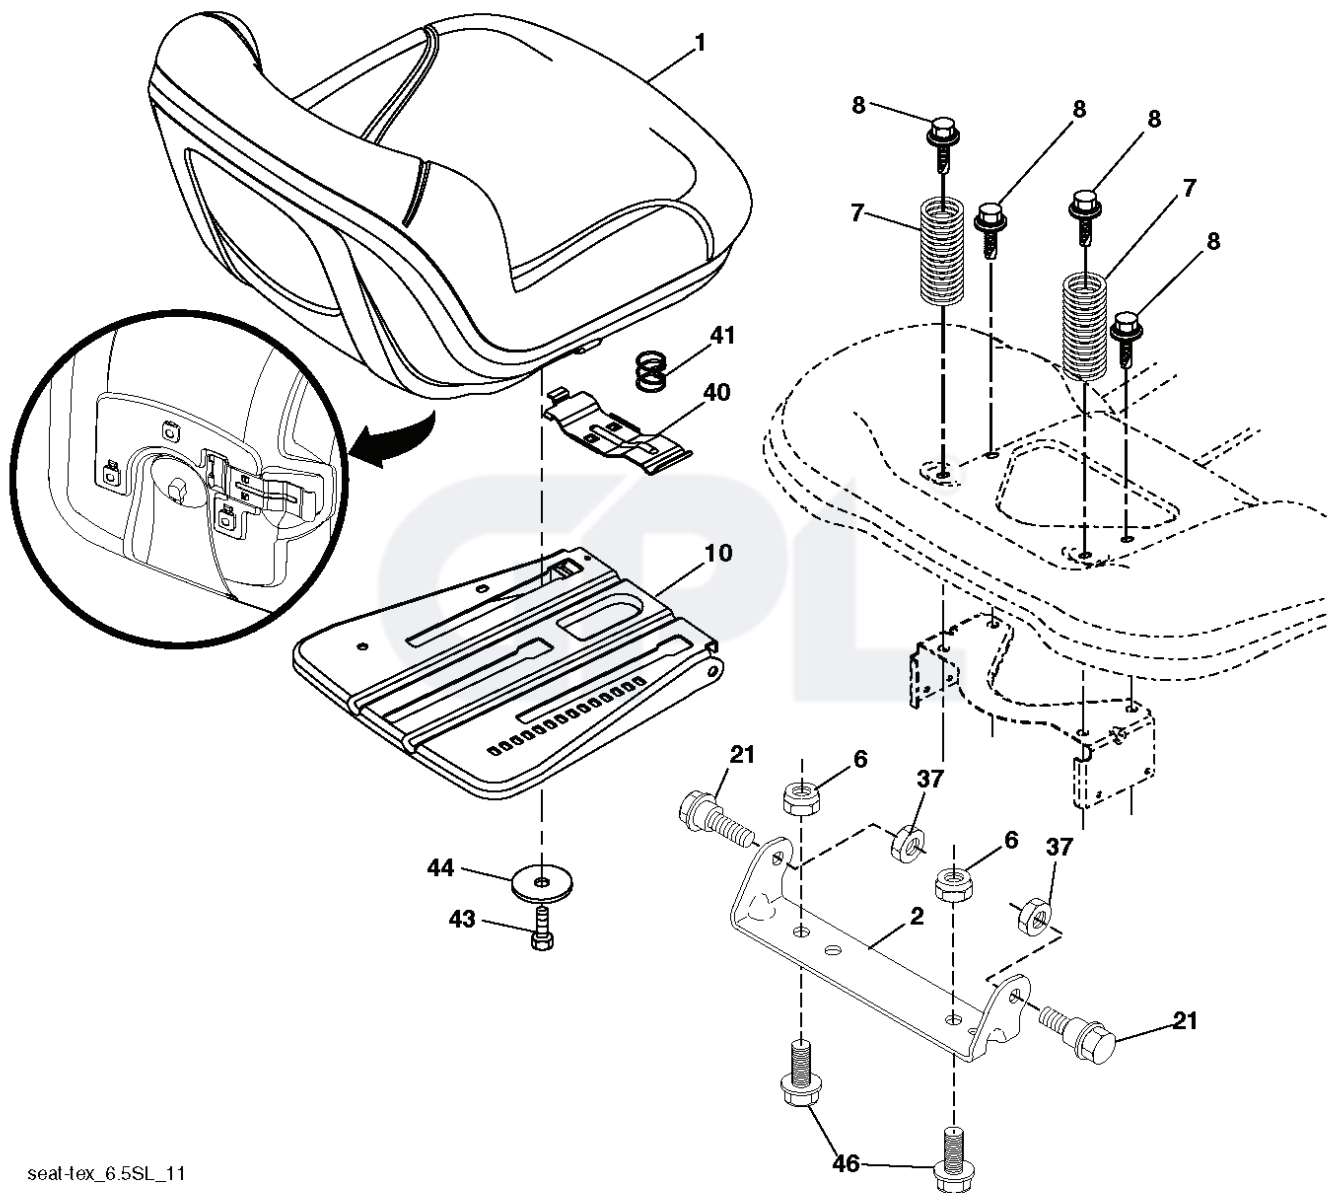

lift-tex_44

REF.	PART NO.	DESCRIPTION	REMARK	QTY.	KIT
2	532422027	SHAFT		1	
3	532195231	LEVER	RH	1	
7	580962301	GRIP		1	
10	532196314	SPRING		1	
87	532194209	SPRING		1	
88	532410710	SPRING		1	
89	819191912	WASHER		1	
90	532194208	PIN		1	
91	532195181	LINK	LH/REAR	1	
97	817000612	SCREW		1	
98	532195270	LINK		1	
100	873930600	NUT		1	
101	532407003	LINK		1	
116	819151516	WASHER		1	

POSITION	CIRCUIT	"MAKE"
OFF	M+G+A1	
RUN/OVERRIDE	B+A1	
RUN	B+A1	L+A2
START	B + S + A1	

WIRING INSULATED CLIPS
 NOTE: IF WIRING INSULATED CLIPS WERE REMOVED FOR SERVICING OF UNIT, THEY SHOULD BE RE-INSTALLED TO PROPERLY SECURE YOUR WIRING.