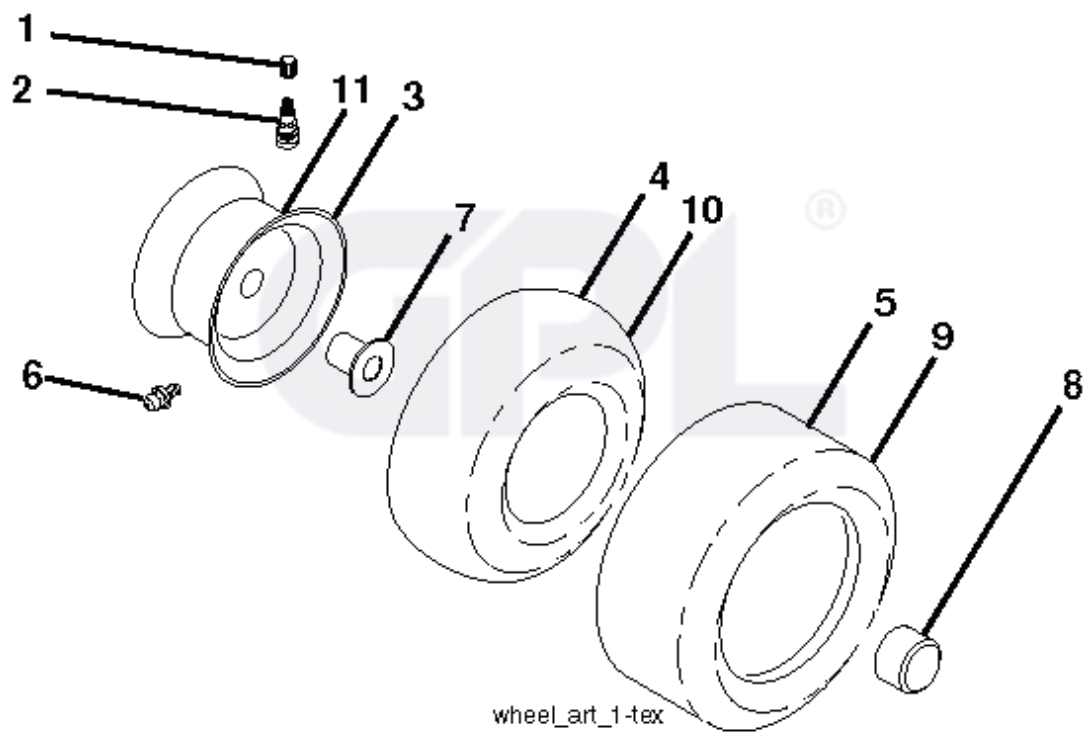

seat-tex_6.5SL_11

REF.	PART NO.	DESCRIPTION	REMARK	QTY.	KIT
1	532439822	SEAT		1	
2	532180166	BRACKET		1	
6	873800600	NUT		1	
7	587613301	SPRING		1	
8	532171877	BOLT		1	
10	532196977	PLATE		1	
21	587907801	BOLT		1	
37	873800500	LOCK NUT		1	
40	532197661	HANDLE		1	
41	532198200	SPRING		1	
43	874760612	BOLT		1	
44	819133812	WASHER		1	
46	588090401	BOLT		1	

steering-tex_HUSQHR_9

REF.	PART NO.	DESCRIPTION	REMARK	QTY.	KIT
1	532439740	STEERING WHEEL		1	
2	532195968	SHAFT	FRONT	1	
4	532403087	SPINDLE	LH	1	
5	532403088	SPINDLE	RH	1	
6	532124931	WASHER		1	
7	532121748	WASHER		1	
8	812000029	RETAINER RING		1	
9	532121232	HUB CAP		1	
13	532121749	WASHER		1	
14	810040600	WASHER		1	
15	873540600	NUT		1	
16	587016002	SHAFT		1	
19	532194729	PLATE		1	
21	586840201	ADAPTER		1	
22	585029802	BEARING		1	
26	532439743	HUB CAP		1	
27	819211616	WASHER		1	
28	817000612	SCREW		1	
35	532194732	PLATE		1	
45	587016401	WASHER		1	
50	873900600	NUT		1	
53	532188967	WASHER		1	
57	532407465	BRACKET		1	
58	532194747	BOLT		1	
59	532194748	WASHER		1	
60	873971000	NUT		1	
61	532194740	LINK	LH	1	
62	532194741	LINK	RH	1	
63	817000512	SCREW		1	
64	532199849	SPRING RETAINER		1	
66	871020748	BOLT		1	
67	532194737	BUSHING		1	
68	873900700	NUT		1	
69	532199162	WASHER		1	
70	585338801	BRACKET		1	
75	580683701	PINION		1	
76	580683601	SCREW		1	
122	532444962	CAP		1	

REF.	PART NO.	DESCRIPTION	REMARK	QTY.	KIT
1	532059192	CAP VALVE		0	
2	532065139	NIPPLE		0	
3	532138336	RIM	Front 6"	0	
4	532059904	HOSE	(Service Item Only)	0	
5	532106222	TIRE	Front 15" x 6.0"-6"	0	
6	532124957	FITTING	(Front Wheel Only)	0	
7	532124959	BEARING	(Front Wheel Only)	0	
8	532175039	HUB CAP		0	
9	532138468	TIRE	Rear 20" x 8"-8"	0	
10	532124926	HOSE	(Service Item Only)	0	
11	532138337	RIM SPROCKET	Rear 8"	0	
	532144334	SEALING FOAM		0	