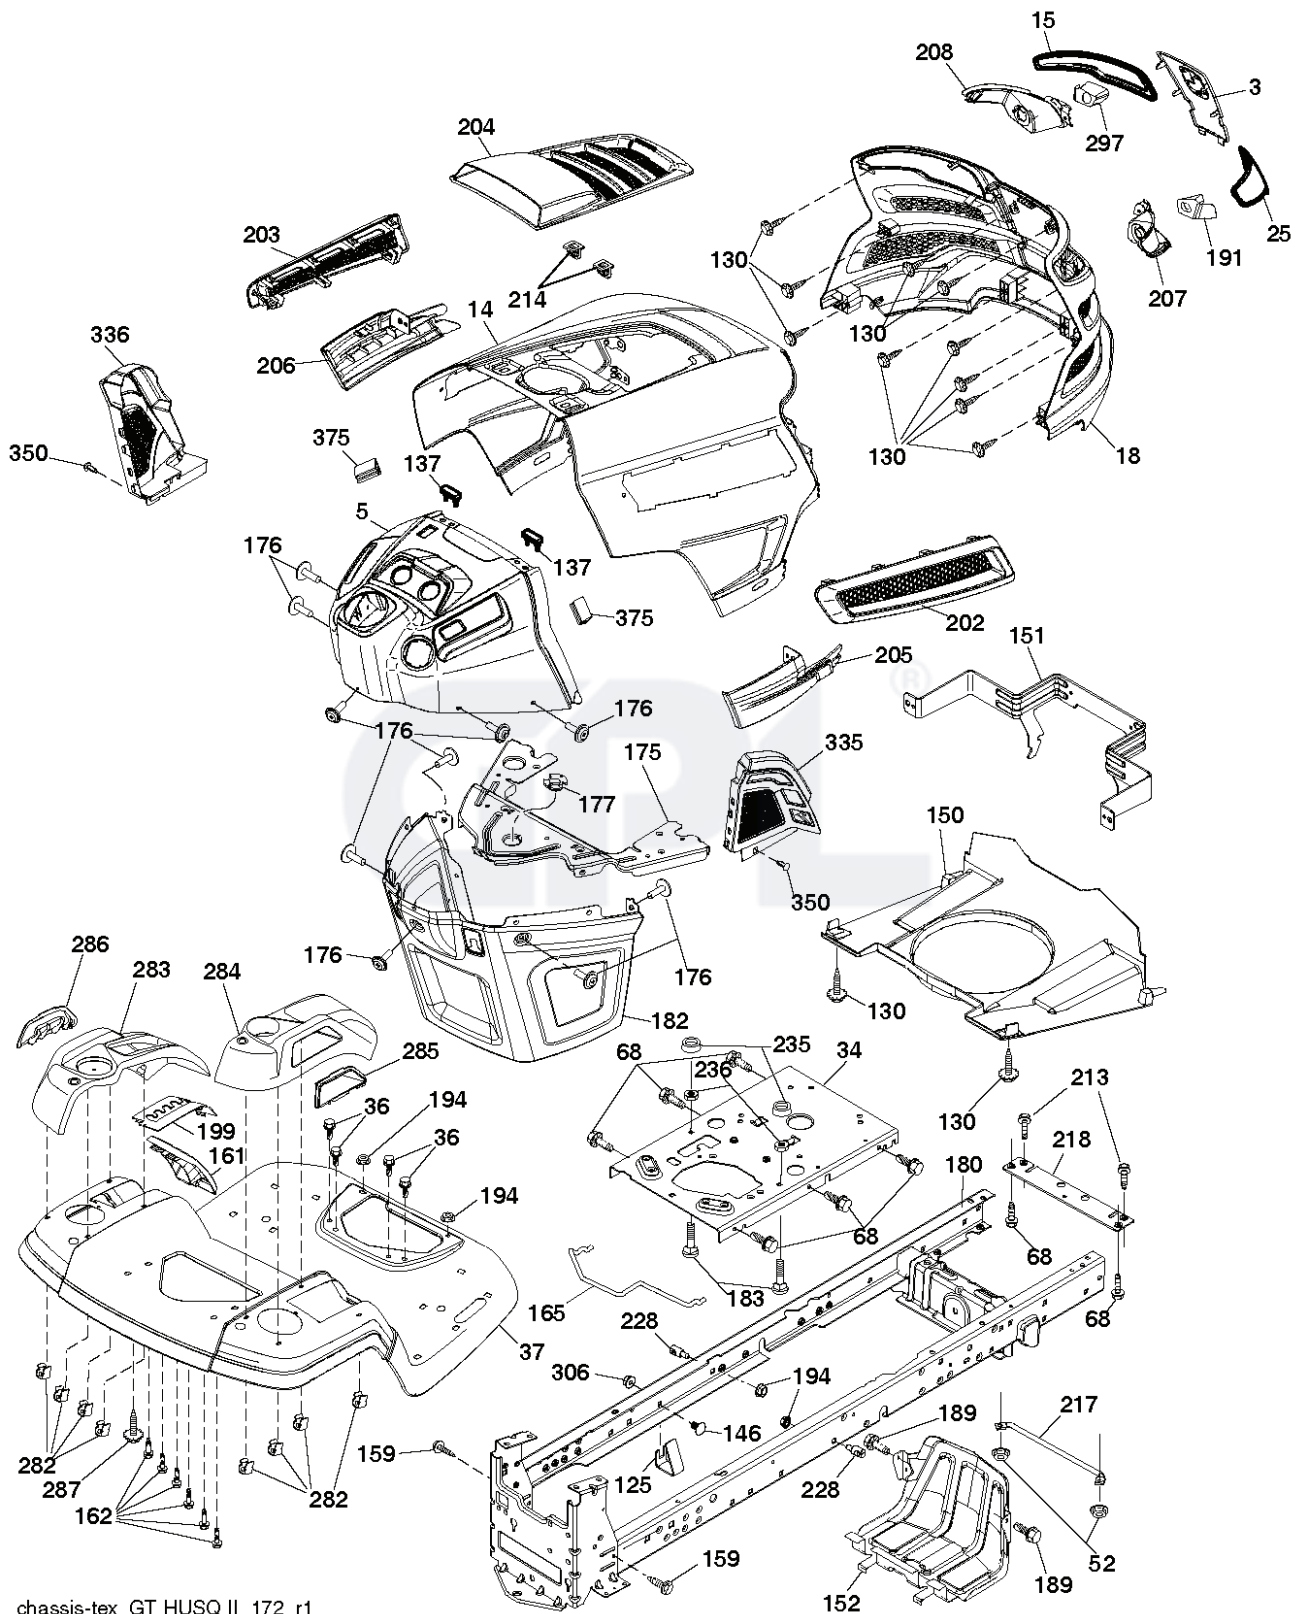

REF.	PART NO.	DESCRIPTION	REMARK	QTY.	KIT
3	532444481	LOGOTYPE		1	
5	501747101	DASHBOARD		1	
14	532441177	HOOD		1	
15	532439733	LENS	LH	1	
18	532440653	GRILLE		1	
25	532443385	LENS	RH	1	
34	580910801	CHASSIS		1	
36	817060512	SCREW		1	
37	532441178	FENDER		1	
52	873680500	NUT		1	
68	817490508	SCREW		1	
125	581684801	CLIP		1	
130	532416358	SCREW		1	
137	532407590	DAMPING PIECE		1	
146	581857901	BOLT		1	
150	532439731	AIR DUCT		1	
151	532436670	BRACKET		1	
152	532439870	SHIELD		1	
159	817000612	SCREW		1	
161	532439781	FUEL		1	
162	532142432	SCREW		1	
165	532196826	BRACKET		1	
175	532196304	SUPPORT		1	
176	532400776	SCREW		1	
177	532195228	BUSHING		1	
180	532195457	CHASSIS		1	
182	532406859	DASH		1	
183	874520520	BOLT		1	
189	817000512	SCREW		1	
191	532437455	INSERT		1	
194	873900500	NUT		1	
199	532413485	PLATE		1	
202	532439728	COVER	RH	1	
203	532439727	COVER	LH	1	
204	532435714	COVER		1	
205	532439730	SKIRT	RH	1	
206	532439729	SKIRT	LH	1	
207	532439734	CUP		1	
208	532439735	CUP		1	
213	874760512	BOLT		1	
214	532199145	CLIP		1	
217	532409167	ROD		1	
218	532196395	PLATE		1	
228	532195161	STUD		1	
235	532406129	SPACER		1	
236	873930500	NUT		1	
282	532414110	CLIP		1	
283	532439861	CONSOLE		1	
284	532439823	CONSOLE		1	
285	532416315	CONSOLE		1	
286	532416317	CONSOLE		1	
287	817600406	SCREW		1	
297	532437456	INSERT		1	
306	873900600	NUT		1	
335	532448204	COVER		1	
336	532445309	COVER		1	
350	532445143	CLIP		1	
375	586908201	BUMPER		1	
--	532431882	GUARD		1