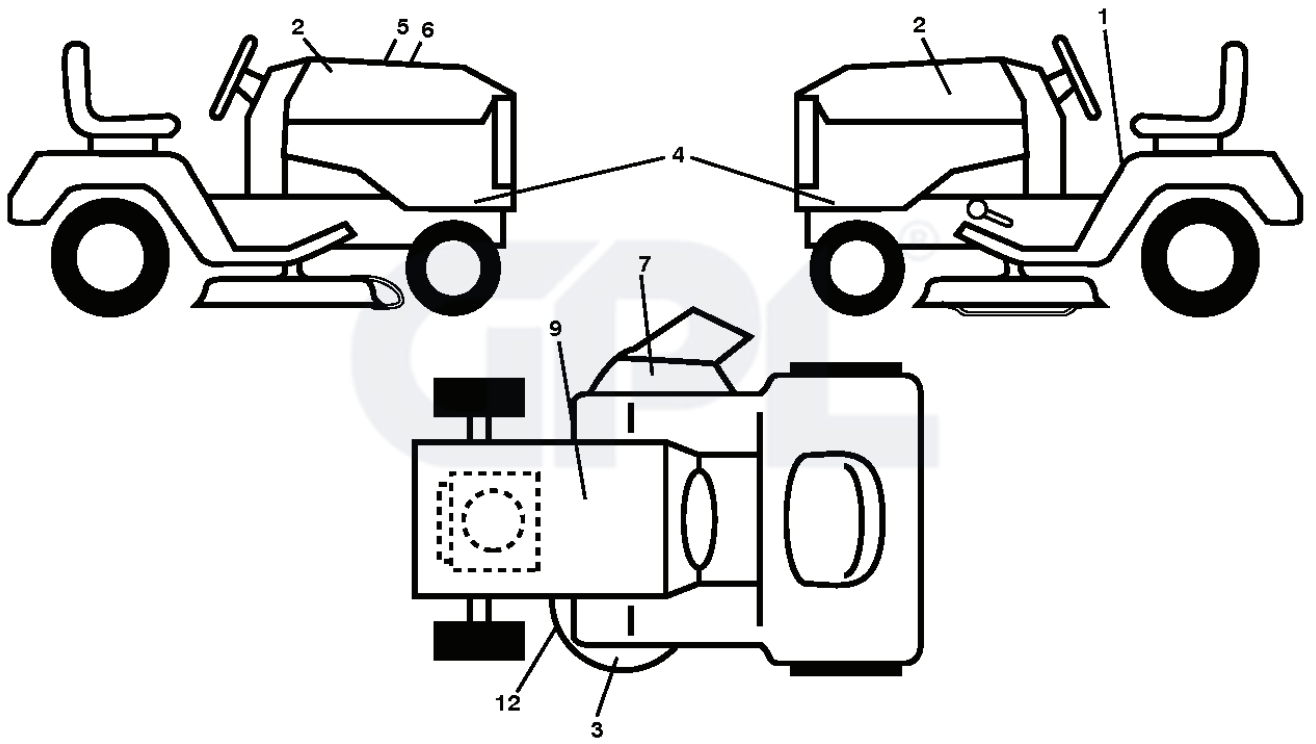

REF.	PART NO.	DESCRIPTION	REMARK	QTY.	KIT
1	581579001	DECAL		1	
2	581627301	DECAL		1	
3	585714401	DECAL		1	
4	581619701	DECAL		1	
5	532423829	DECAL		1	
6	579678601	DECAL		1	
7	584904601	DECAL		1	
9	532145005	DECAL		1	
12	581580001	DECAL		1	
--	581724801	DECAL		1	
--	532439681	PLATE	LH	1	
--	532439682	PAD	RH	1	
--	501749001	DECAL		1	
	PART NO.		REMARK		KIT