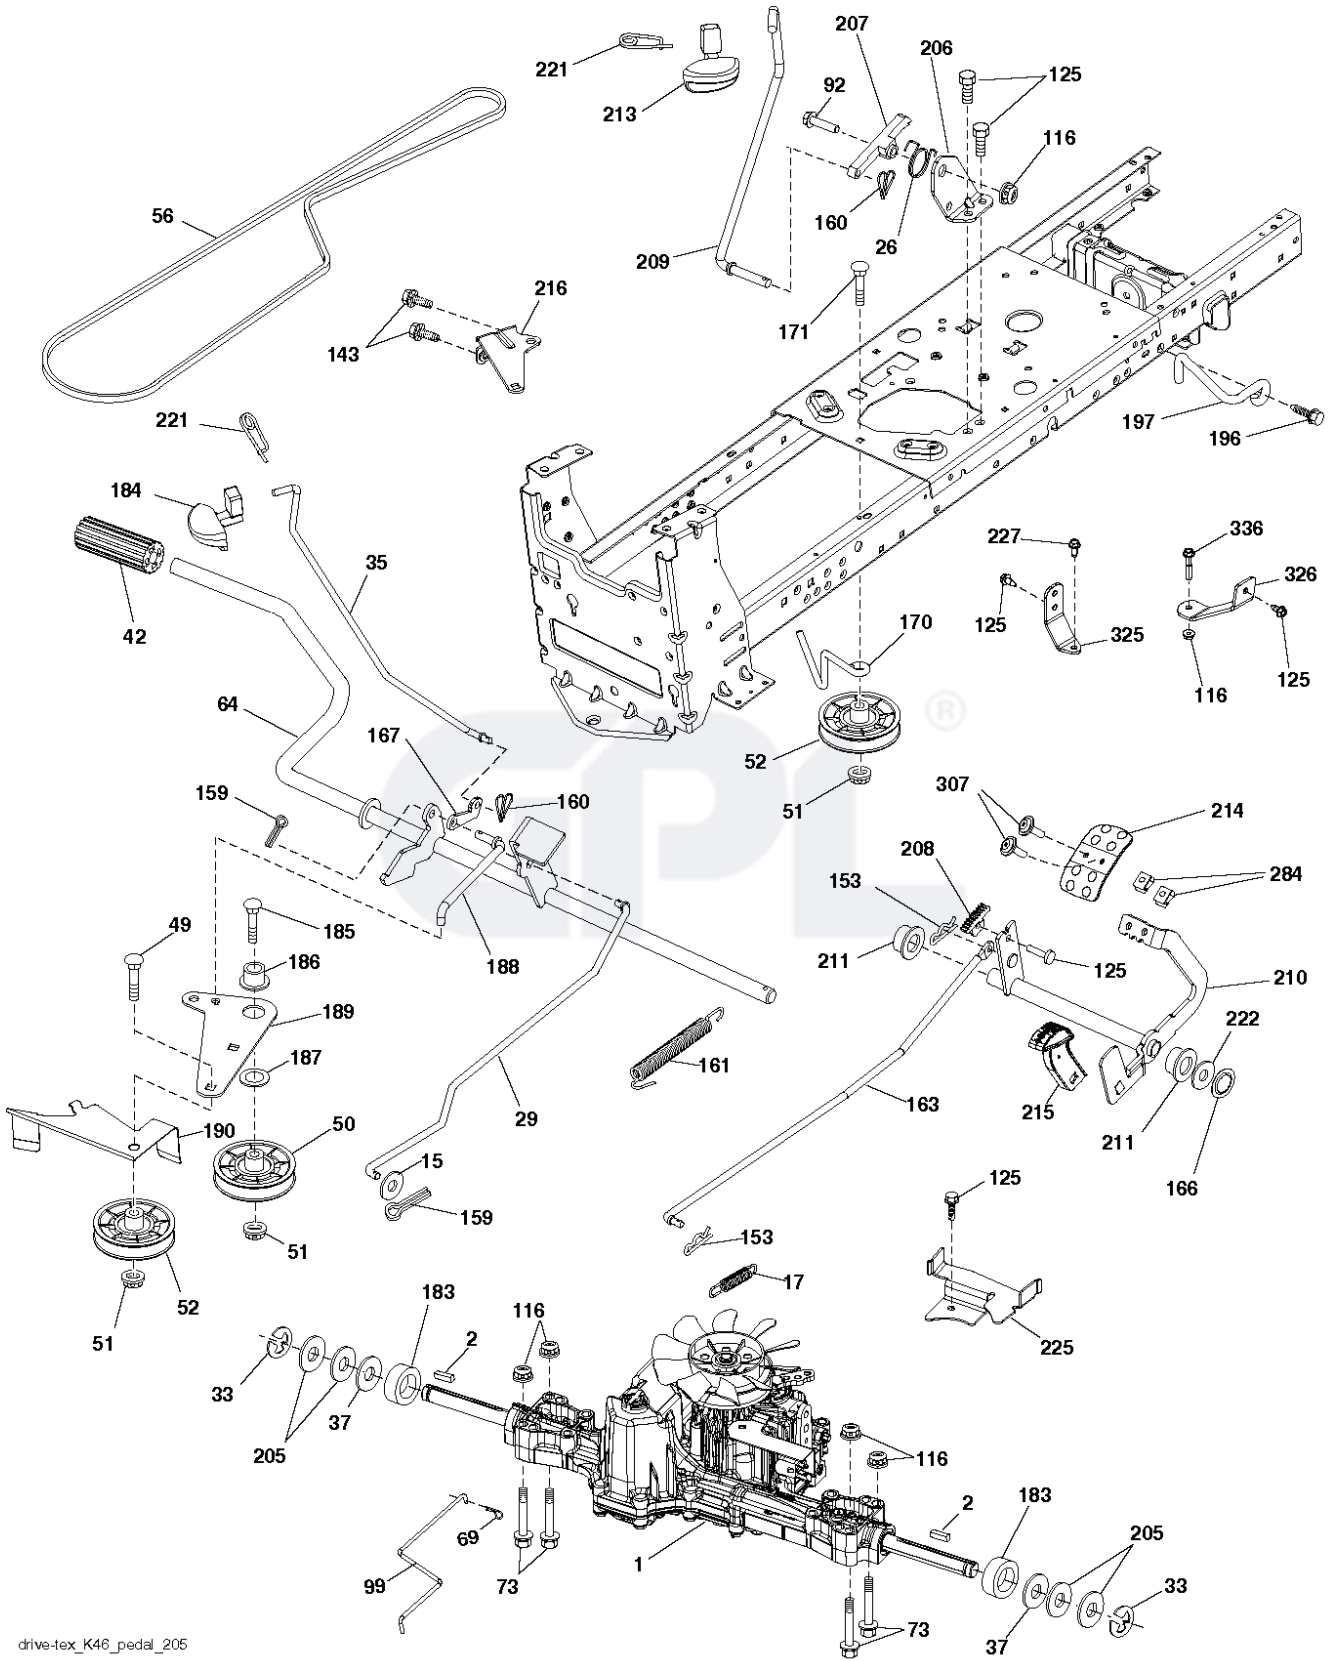

YT46LS, 96048010100, 2016-09

SPARE PARTS LIST

REF.	PART NO.	DESCRIPTION	REMARK	QTY.	KIT
1	000000000	W/O DESCRIPTION	ENGINE KAWASAKI MODEL NO. FR600V-AS11 (581477001)	1	
2	589818701	MUFFLER		1	
9	501832601	KEEPER		1	
11	587241601	CLUTCH		1	
12	532405097	PULLEY		1	
15	532438025	FUEL TANK	Fits 2.75" filler neck	1	
18	585124802	FUEL CAP ASSY	Fits 2.75" filler neck	1	
18	529989701	CAP	Fits 2.00" filler neck	1	
20	532424341	CONTROL THROTTLE		1	
21	532416358	SCREW		1	
22	532189541	CHOKE CONTROL		1	
28	532401135	LINE.FUEL.64"REAR.EMIS		1	
29	532137180	SPARK ARRESTER KIT		1	
37	532123487	HOSE CLAMP		1	
41	532126197	WASHER		1	
42	810040700	WASHER		1	
45	873510400	NUT		1	
62	532434017	SHIELD		1	
69	532178151	MUFFLER GASKET		1	
70	583955601	TUBE		1	
71	583955701	TUBE		1	
81	532148456	TUBE		1	
85	501606601	BOLT		1	
86	532184362	NUT		1	
90	817000616	SCREW		1	
91	532187495	BUSHING		1	
92	817120616	SCREW		1	
102	817000512	SCREW		1	
116	539132624	KNOB		1	