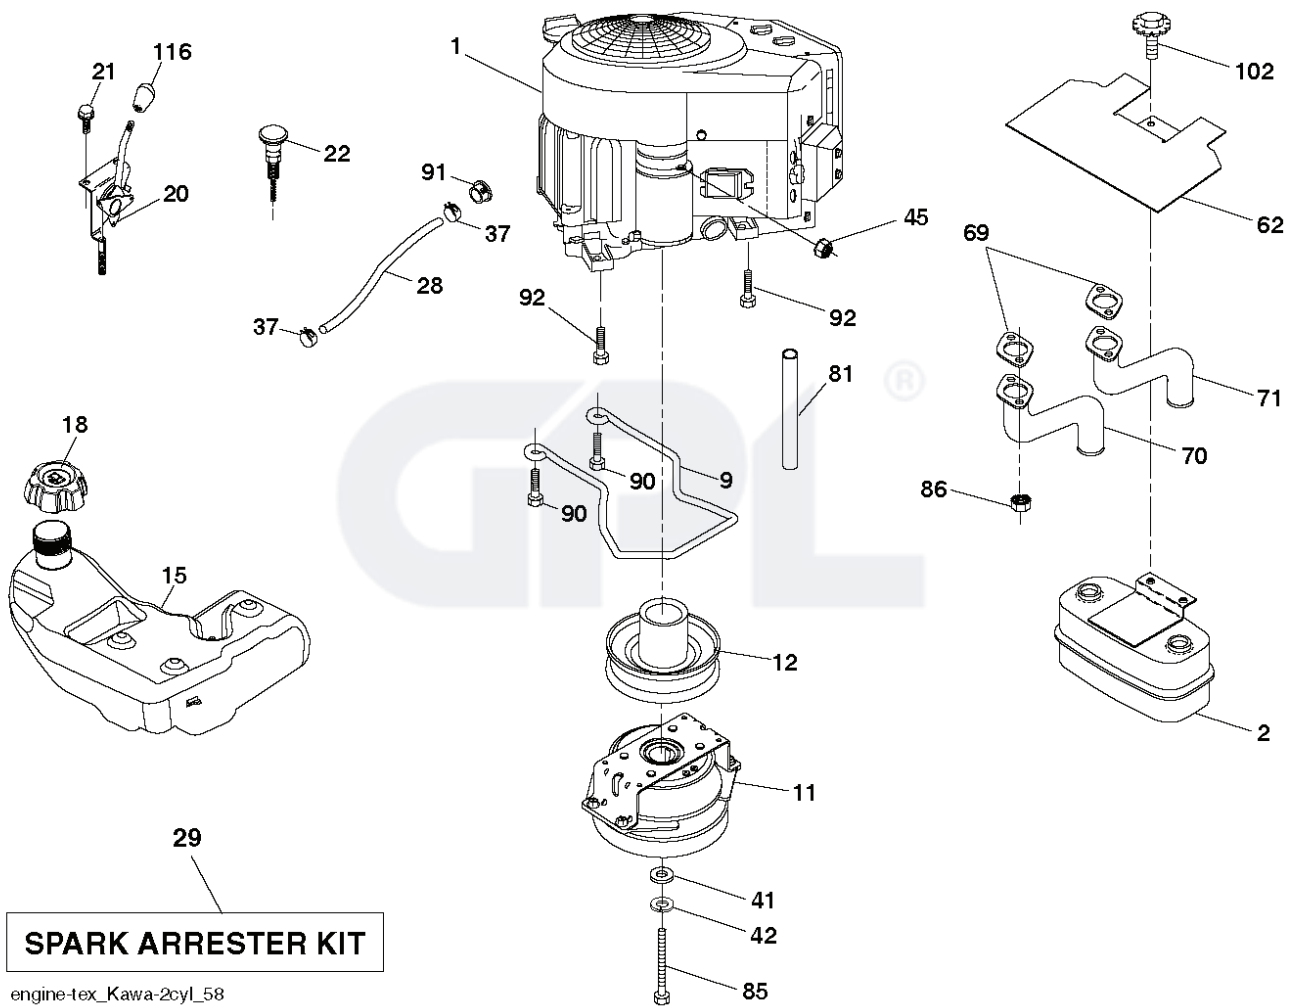

YT46LS, 96048010100, 2016-09

SPARE PARTS LIST

REF.	PART NO.	DESCRIPTION	REMARK	QTY.	KIT
1	000000000	W/O DESCRIPTION	ENGINE KAWASAKI MODEL NO. FR600V-AS11 (581477001)	1	
2	589818701	MUFFLER		1	
9	501832601	KEEPER		1	
11	587241601	CLUTCH		1	
12	532405097	PULLEY		1	
15	532438025	FUEL TANK	Fits 2.75" filler neck	1	
18	585124802	FUEL CAP ASSY	Fits 2.75" filler neck	1	
18	529989701	CAP	Fits 2.00" filler neck	1	
20	532424341	CONTROL THROTTLE		1	
21	532416358	SCREW		1	
22	532189541	CHOKE CONTROL		1	
28	532401135	LINE.FUEL.64"REAR.EMIS		1	
29	532137180	SPARK ARRESTER KIT		1	
37	532123487	HOSE CLAMP		1	
41	532126197	WASHER		1	
42	810040700	WASHER		1	
45	873510400	NUT		1	
62	532434017	SHIELD		1	
69	532178151	MUFFLER GASKET		1	
70	583955601	TUBE		1	
71	583955701	TUBE		1	
81	532148456	TUBE		1	
85	501606601	BOLT		1	
86	532184362	NUT		1	
90	817000616	SCREW		1	
91	532187495	BUSHING		1	
92	817120616	SCREW		1	
102	817000512	SCREW		1	
116	539132624	KNOB		1	

T27S

REF.	PART NO.	DESCRIPTION	REMARK	QTY.	KIT
1	532163465	BATTERY		1	
2	874760412	BOLT		1	
8	587205101	TRAY		1	
16	532176138	MICRO SWITCH		1	
21	532400252	HARNESS		1	
22	532004152	BULB		1	
24	585555601	CABLE		1	
25	585555501	CABLE		1	
26	532175158	FUSE		1	
27	873510400	NUT		1	
28	532416588	CABLE		1	
29	532401545	SWITCH		1	
30	532193350	IGNITION MODULE		1	
33	532411935	KEY		1	
34	532110712	SWITCH		1	
40	501133301	HARNESS		1	
41	817720408	SCREW		1	
42	532131563	COVER		1	
43	582042801	SOLENOID		1	
45	587553903	GAUGE		1	
46	587554003	GAUGE		1	
50	582107601	SWITCH		1	
55	817060512	SCREW		1	
59	532400303	OUTLET-12 VOLT		1	
71	532194276	CABLE ASSY		1	
79	532175242	HOLDER		1	
81	532409615	HARNESS		1	
90	532435395	TERMINAL COVER		1	
99	817670412	SCREW		1	
100	819091416	WASHER		1	
102	532404454	CABLE		1	
103	532421747	HARNESS		1	
105	532407568	SWITCH		1	
142	583857801	HARNESS		1	
143	532448059	HARNESS		1	