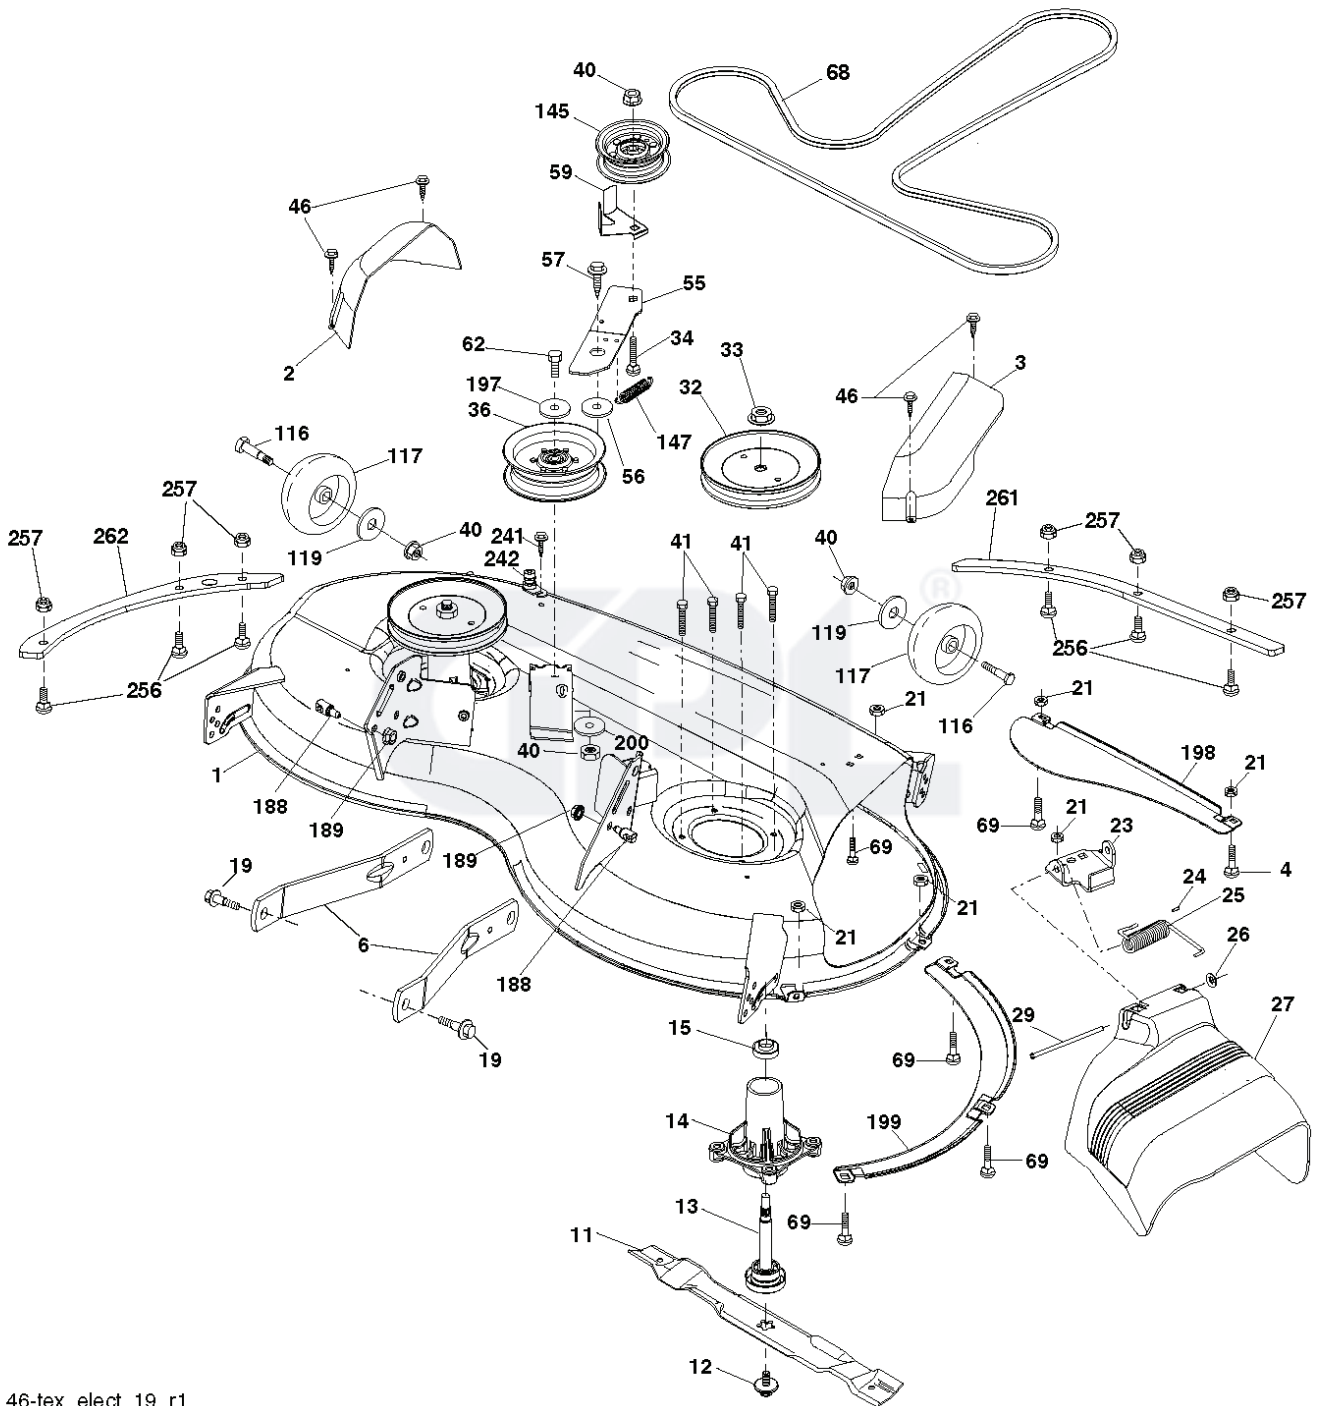

46-tex_elect_19_r1

REF.	PART NO.	DESCRIPTION	REMARK	QTY.	KIT
1	589535304	DECK		1	
2	532405507	COVER		1	
3	532405506	COVER		1	
4	874760512	BOLT		1	
6	532195186	ARM		1	
11	532405380	RIDE ON BLADE		1	
12	584309301	SCREW		1	
13	587256501	SHAFT		1	
14	532187281	BEARING HOUSING		1	
15	585323901	BEARING		1	
19	532196539	BOLT		1	
21	873680500	NUT		1	
23	532192557	HINGE		1	
24	532105304	HUB CAP		1	
25	532197026	TORSION SPRING		1	
26	532110452	NUT		1	
27	532405357	DEFLECTOR		1	
29	532131491	SHAFT		1	
32	532197473	PULLEY		1	
33	532400234	NUT		1	
34	872110612	BOLT		1	
36	532197379	PULLEY		1	
40	873900600	NUT		1	
41	584953901	BOLT		1	
46	532137729	SCREW		1	
55	532197249	ARM		1	
56	532199092	SPACER		1	
57	817000616	SCREW		1	
59	532141043	GUARD		1	
62	874520636	BOLT		1	
68	532405143	BELT		1	
69	872140505	BOLT		1	
116	532193406	BOLT		1	
117	532174873	WHEEL		1	
119	819132012	WASHER		1	
145	532193197	PULLEY		1	
147	532197251	SPRING		1	
188	532195161	STUD		1	
189	873900500	NUT		1	
197	819131312	WASHER		1	
198	532403149	PLATE		1	
199	532403150	PLATE		1	
200	532413524	WASHER		1	
241	532152927	SCREW		1	
242	532415598	HOSE COUPLING		1	
256	539109800	BOLT		1	
257	873900400	NUT		1	
261	589481805	PLATE		1	
262	589482005	PLATE		1	
	532416405	COUPLING		1	
	587253301	MANDREL	MANDREL ASSEMBLY - Tail (Includes Housing (Key # 14), Shaft Assembly (Key # 13), and Bearing Only (Key # 15) Pulley/Nut/Washer and Blade Bolt/Washers Not Included)	1	
	589361201	CUTTING DECK		1