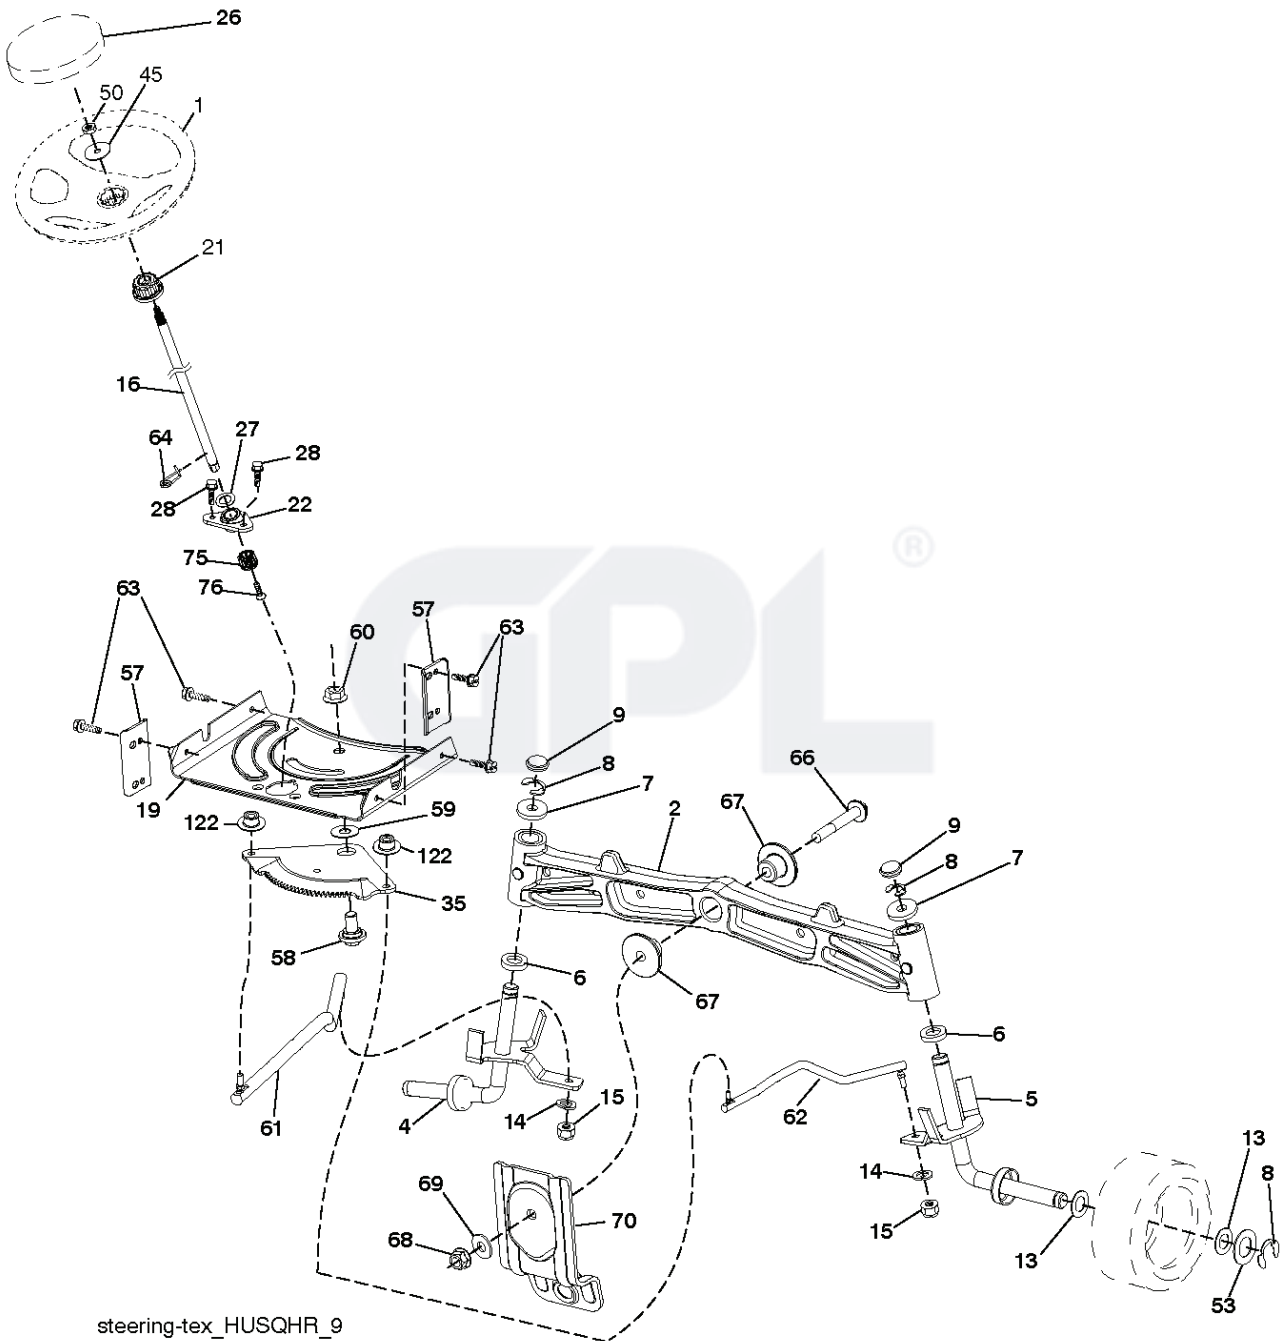

steering-tex_HUSQHR_9

REF.	PART NO.	DESCRIPTION	REMARK	QTY.	KIT
1	532439740	STEERING WHEEL		1	
2	532195968	SHAFT	FRONT	1	
4	532403087	SPINDLE	LH	1	
5	532403088	SPINDLE	RH	1	
6	532124931	WASHER		1	
7	532121748	WASHER		1	
8	812000029	RETAINER RING		1	
9	532121232	HUB CAP		1	
13	532121749	WASHER		1	
14	810040600	WASHER		1	
15	873540600	NUT		1	
16	587016002	SHAFT		1	
19	532194729	PLATE		1	
21	586840201	ADAPTER		1	
22	585029802	BEARING		1	
26	532439743	HUB CAP		1	
27	819211616	WASHER		1	
28	817000612	SCREW		1	
35	532194732	PLATE		1	
45	587016401	WASHER		1	
50	873900600	NUT		1	
53	532188967	WASHER		1	
57	532407465	BRACKET		1	
58	532194747	BOLT		1	
59	532194748	WASHER		1	
60	873971000	NUT		1	
61	532194740	LINK	LH	1	
62	532194741	LINK	RH	1	
63	817000512	SCREW		1	
64	532199849	SPRING RETAINER		1	
66	871020748	BOLT		1	
67	532194737	BUSHING		1	
68	873900700	NUT		1	
69	532199162	WASHER		1	
70	585338801	BRACKET		1	
75	580683701	PINION		1	
76	580683601	SCREW		1	
122	532444962	CAP		1