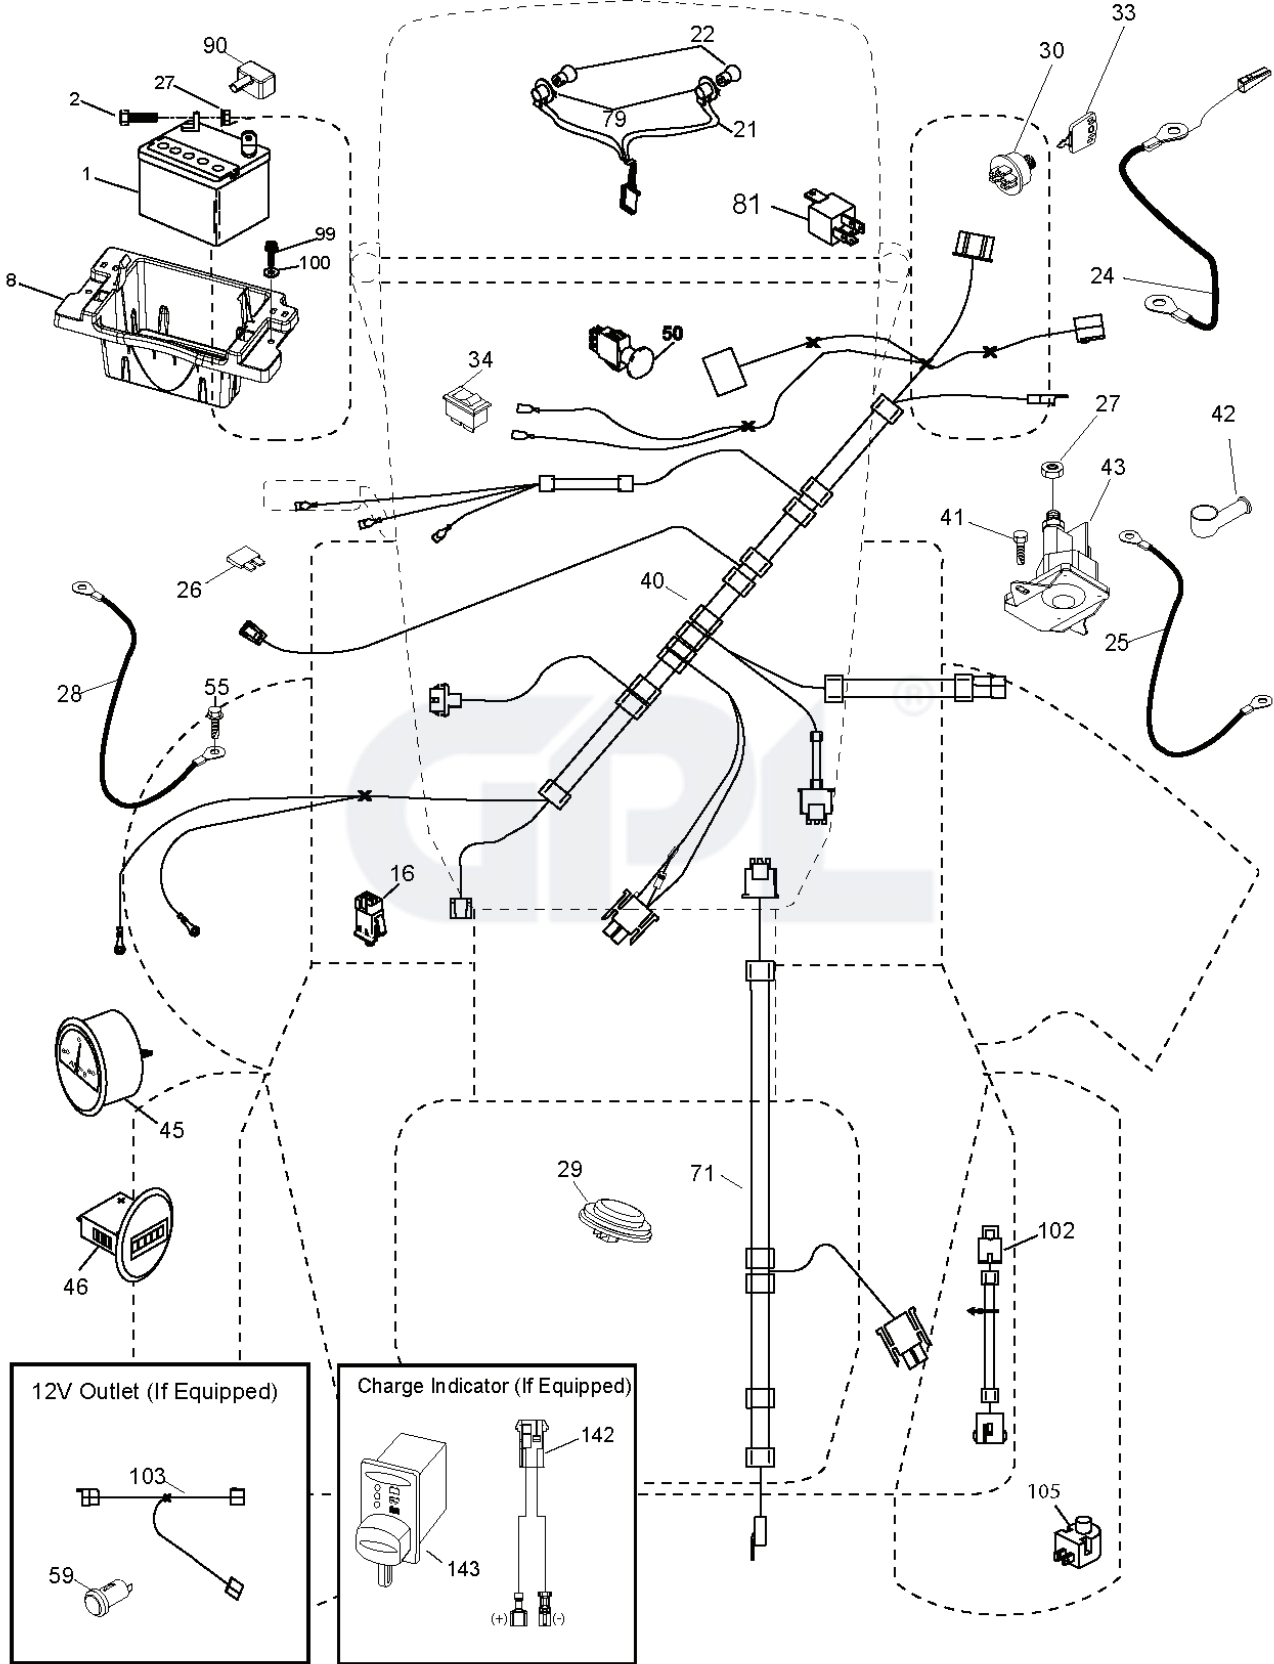

T27S

REF.	PART NO.	DESCRIPTION	REMARK	QTY.	KIT
1	532163465	BATTERY		1	
2	874760412	BOLT		1	
8	587205101	TRAY		1	
16	532176138	MICRO SWITCH		1	
21	532400252	HARNESS		1	
22	532004152	BULB		1	
24	585555601	CABLE		1	
25	585555501	CABLE		1	
26	532175158	FUSE		1	
27	873510400	NUT		1	
28	532416588	CABLE		1	
29	532401545	SWITCH		1	
30	532193350	IGNITION MODULE		1	
33	532411935	KEY		1	
34	532110712	SWITCH		1	
40	501133301	HARNESS		1	
41	817720408	SCREW		1	
42	532131563	COVER		1	
43	582042801	SOLENOID		1	
45	587553903	GAUGE		1	
46	587554003	GAUGE		1	
50	582107601	SWITCH		1	
55	817060512	SCREW		1	
59	532400303	OUTLET-12 VOLT		1	
71	532194276	CABLE ASSY		1	
79	532175242	HOLDER		1	
81	532409615	HARNESS		1	
90	532435395	TERMINAL COVER		1	
99	817670412	SCREW		1	
100	819091416	WASHER		1	
102	532404454	CABLE		1	
103	532421747	HARNESS		1	
105	532407568	SWITCH		1	
142	583857801	HARNESS		1	
143	532448059	HARNESS		1