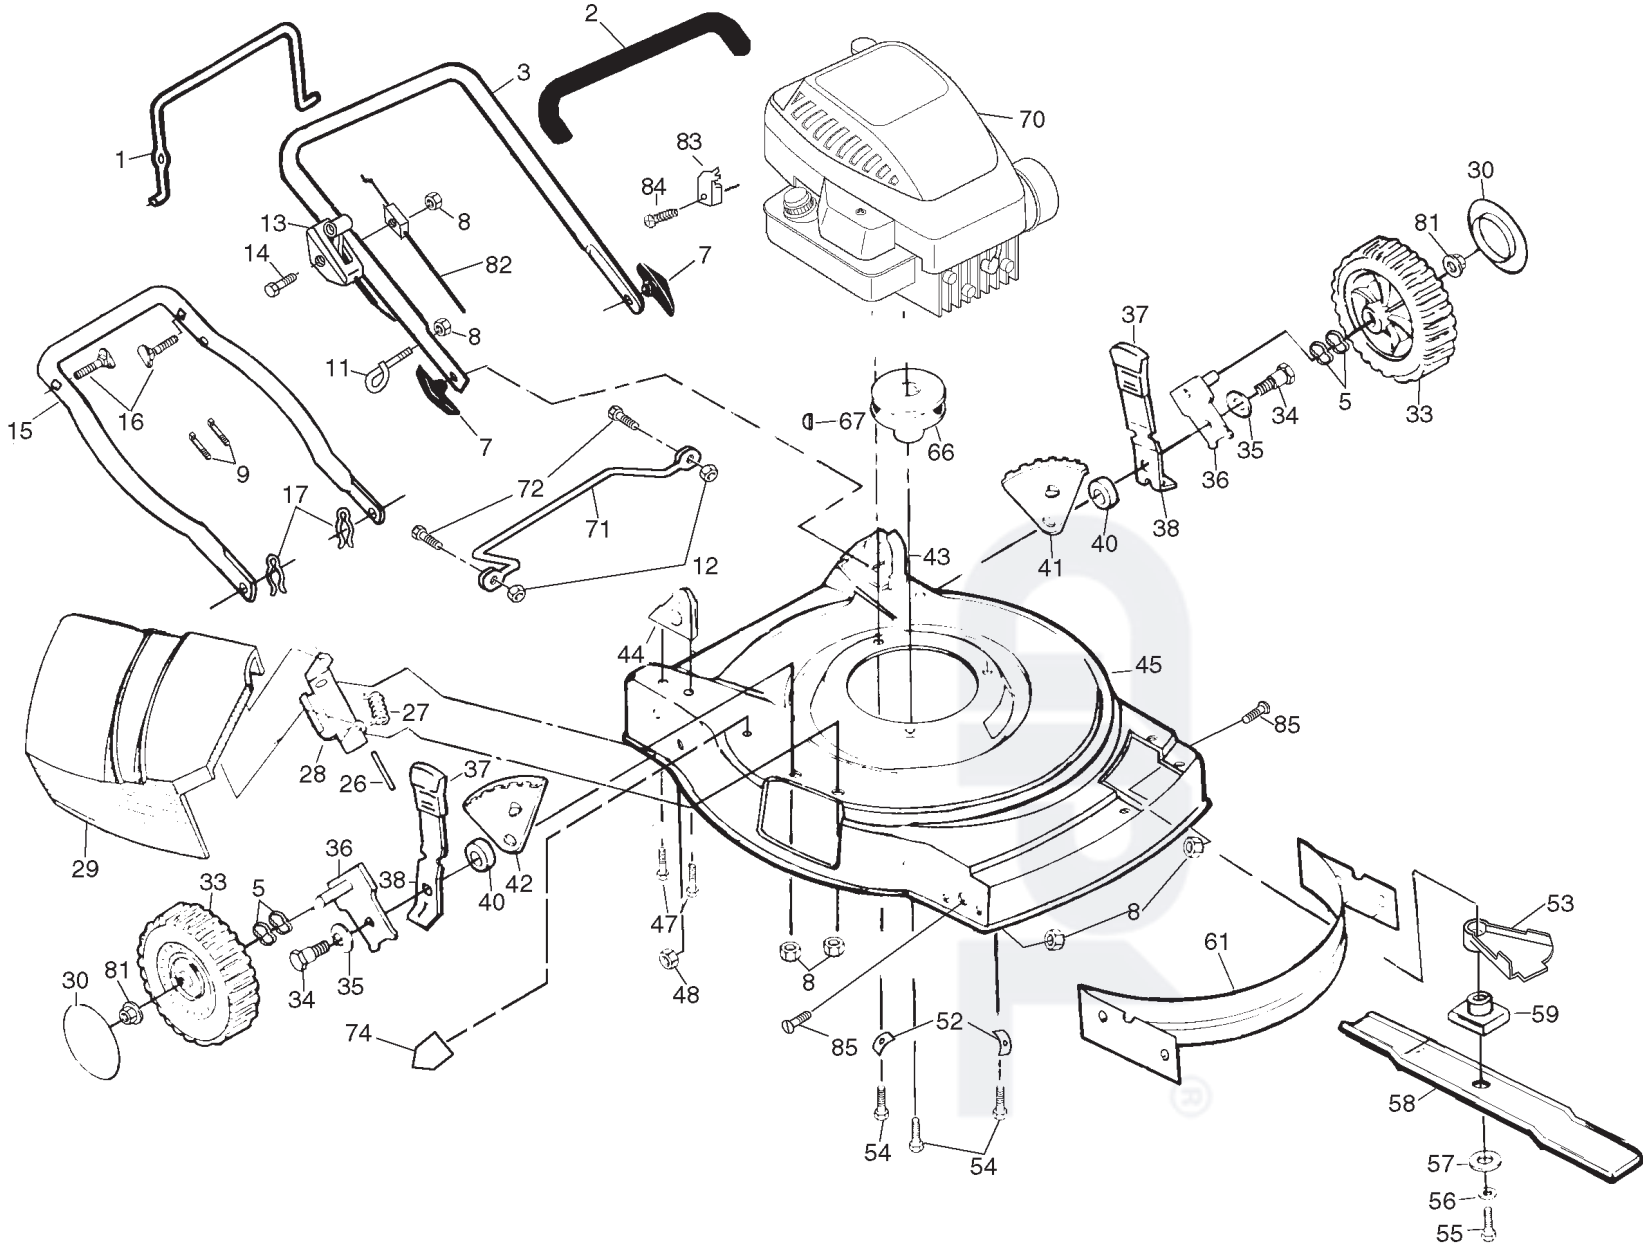

REPAIR PARTS

ROTARY LAWN MOWER - - MODEL NO. 600SD (J600SDD), PRODUCT NO. 954 13 00-31

REPAIR PARTS

ROTARY LAWN MOWER - - MODEL NO. 600SD (J600SDD), PRODUCT NO. 954 13 00-31

KEY NO.	PART NO.	DESCRIPTION	KEY NO.	PART NO.	DESCRIPTION
1	532146900	Control Bar	48	532751592	Locknut 3/8-16
2	532164265	Handle Grip	52	532125078	Eng. Washer
3	532166355	Upper Handle	53	532134612	Debris Shield
5	532057143	Wave Washer	54	532150406	Hex Head Thread Rolling Screw 3/8-16 x 1
7	532136376	Handle Knob	55	532851084	Hex Head Screw 3/8-24 x 1-3/8 Grade 8
8	532063601	Locknut 1/4-20	56	532850263	Helical Lock Washer 3/8
9	53266426	Wire Tie	57	532851074	Hardened Washer
11	532153638	Rope Guide	58	531013162	22" Blade
12	532069180	Locknut 1/4-20	59	532851514	Blade Adapter
13	532166971	Throttle Control	61	532170491	Front Baffle
14	532144929	Hex Washer Head Screw 1/4-20 x 2-1/8	66	532084596	Engine Pulley
15	532159354	Lower Handle	67	532087677	Hi-Pro Key #HP 505
16	532131959	Handle Bolt 5/16-18 x 1-3/4	70	-----	Engine - Briggs & Stratton - Model No. 12H802
17	532051793	Hairpin Cotter			Order parts from engine manufacturer
26	532147286	Hinge Rod	71	532154147	Foot Guard
27	532087589	Torsion Spring	72	532085825	Self Tapping Screw #10-24 x 1
28	532087593	Housing Bracket Assembly	74	532145494	Warning Decal
29	532750149	Discharge Guard	81	532083923	Nut
30	532801153	Hubcap	82	532851671	Cable MZR
33	532750550	Wheel & Tire Assembly	83	532111190	B & S Clamp
34	532142748	Shoulder Bolt 3/8-16 x 1	84	532083816	Screw
35	532062335	Belleville Washer 1/2	85	817600406	Flat Head Screw
36	532151254	Axle Arm Assembly	86	532128415	Pop Rivet
37	532132800	Selector Knob	--	532125381	Rear Baffle (Not Shown)
38	532125259	Selector Spring	--	532168711	Owner's Manual, Scand.
40	532146630	Spacer	--	532168710	Owner's Manual, Euro.
41	532134340	Wheel Adjusting Bracket (L.R.)			Available Accessories not included with mower:
42	532134341	Wheel Adjusting Bracket (R.R.)	--	GCK5000	Grass Catcher
43	532170977	Handle Bracket Assembly (Left)	--	MK22SD	Mulcher Kit
44	532170975	Handle Bracket Assembly (Right)			
45	532170499	Lawn Mower Housing (Incl. Ref. #74)			
47	532149741	Self Tapping Screw 5/16-18 x 3/4