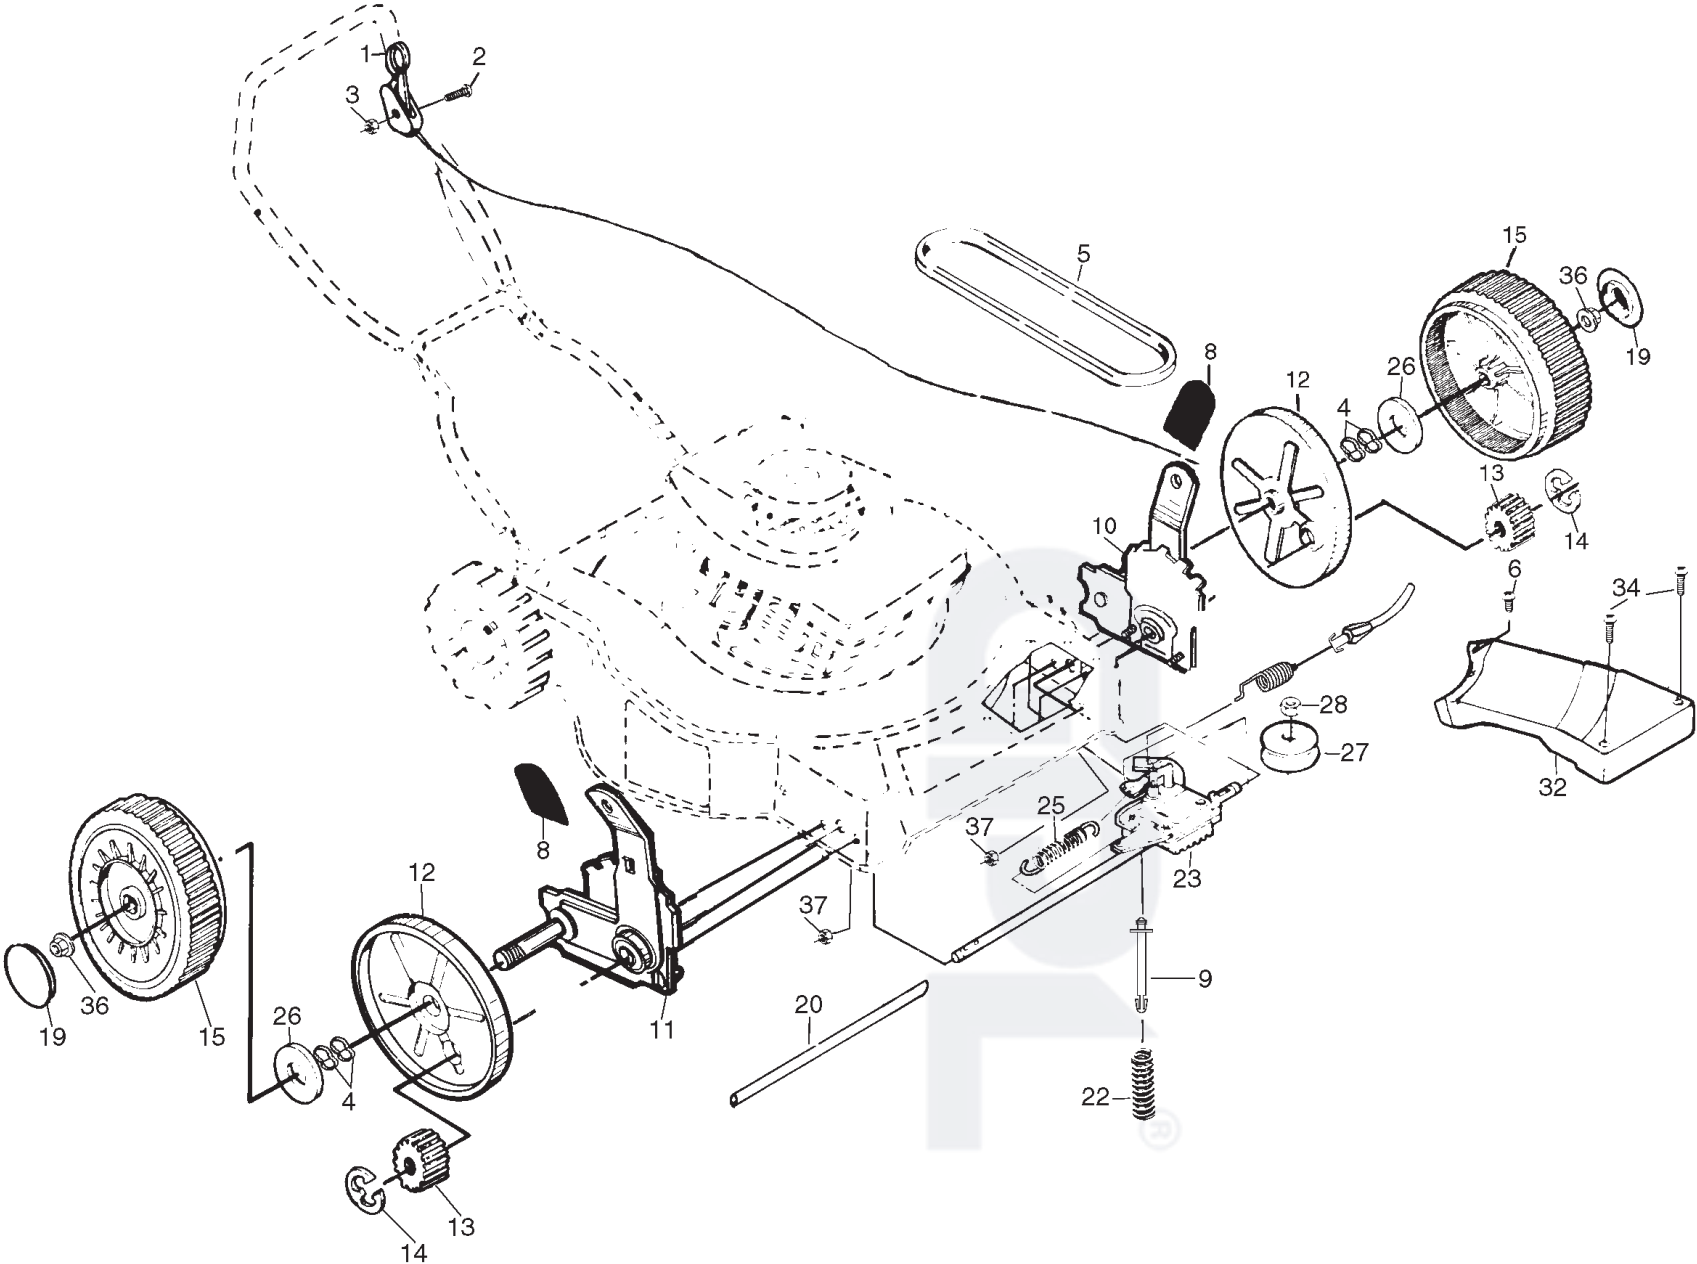

REPAIR PARTS

ROTARY LAWN MOWER - - MODEL NO. 600SD (J600SDD), PRODUCT NO. 954 13 00-31

REPAIR PARTS

ROTARY LAWN MOWER - - MODEL NO. 600SD (J600SDD), PRODUCT NO. 954 13 00-31

KEY NO.	PART NO.	DESCRIPTION	KEY NO.	PART NO.	DESCRIPTION
1	532148312	Dual Head Cable Control Assembly	19	532801153	Hubcap
2	532158755	Hex Washer Head Screw 1/4-20 x 2.12	20	532086012	Drive Shaft Cover
3	532751152	Locknut	22	532137090	Spring
4	532057143	Wave Washer	23	532702511	Gear Case Assembly
5	531013166	V-Belt	25	532075192	Spring
6	532750097	Screw	26	532067725	Washer
8	532132800	Selector Knob	27	532137052	Drive Pulley
9	532150495	Hex Head Bolt 1/4-20 x 2	28	532132010	Locknut
10	532152465	Wheel Adjuster Assembly (Left)	32	532137088	Drive Cover
11	532152463	Wheel Adjuster Assembly (Right)	34	532146072	Pan Head Tapping Screw #10-24 x 2-3/4
12	532088080	Dust Cover	36	532083923	Flanged Locknut
13	532137054	Pinion	37	532063601	Nut
14	812000058	E-Ring	--	532161057	Drive Cover Decal
15	532801156	Wheel & Tire Assembly			

REPAIR PARTS

LAWN MOWER - - MODEL NO. 600SD (J600SDD), PRODUCT NO. 954 13 00 -31

GEAR CASE ASSEMBLY PART NUMBER 532702511

KEY NO.	PART NO.	DESCRIPTION
1	817490416	Tapping Screw 1/4-20 x 1-1/4
2	532140269	Engagement Bracket
3	532137053	Shifter
4	532057072	Seal
6	532048373	Gear Case Halves Kit (Includes Key Nos. 4 and 7)
7	532077881	Bearing
8	532137051	Worm Shaft
9	532137074	Drive Shaft (532702511)
--	532137077	Drive Shaft (532702510)
10	532057079	Hardened Washer

NOTE: All component dimensions given in U.S. inches.
1 inch = 25.4 mm