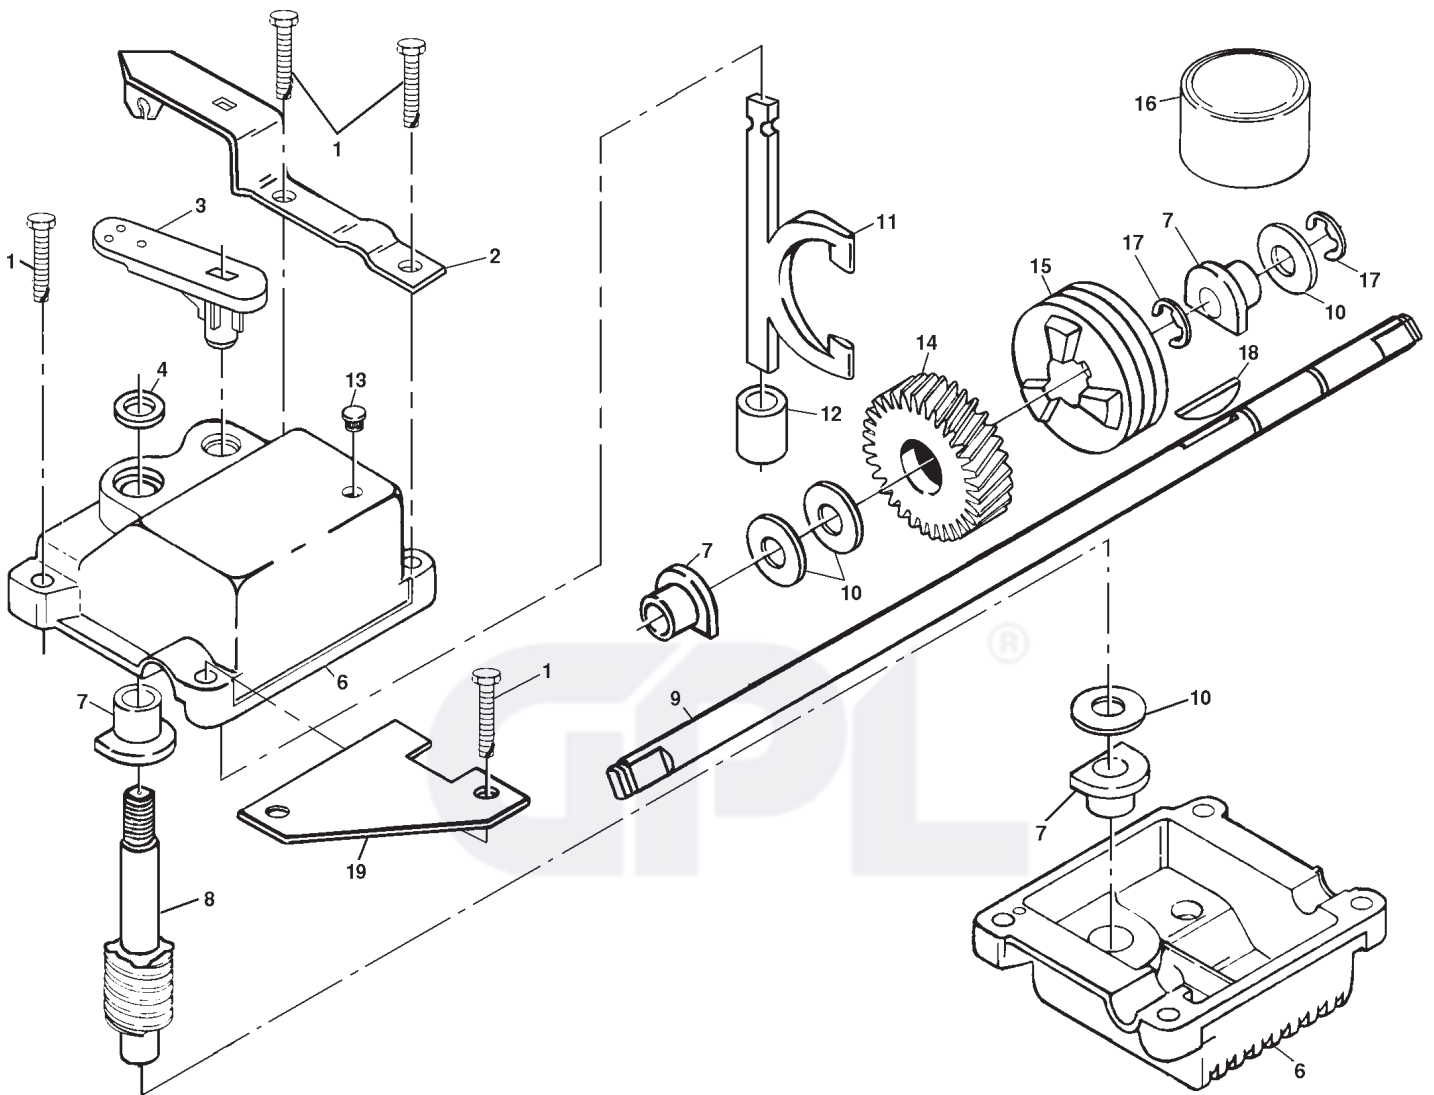

REPAIR PARTS

ROTARY LAWN MOWER - - MODEL NO. 600SD (J600SDD), PRODUCT NO. 954 13 00-31

REPAIR PARTS

ROTARY LAWN MOWER - - MODEL NO. 600SD (J600SDD), PRODUCT NO. 954 13 00-31

KEY NO.	PART NO.	DESCRIPTION	KEY NO.	PART NO.	DESCRIPTION
1	532148312	Dual Head Cable Control Assembly	19	532801153	Hubcap
2	532158755	Hex Washer Head Screw 1/4-20 x 2.12	20	532086012	Drive Shaft Cover
3	532751152	Locknut	22	532137090	Spring
4	532057143	Wave Washer	23	532702511	Gear Case Assembly
5	531013166	V-Belt	25	532075192	Spring
6	532750097	Screw	26	532067725	Washer
8	532132800	Selector Knob	27	532137052	Drive Pulley
9	532150495	Hex Head Bolt 1/4-20 x 2	28	532132010	Locknut
10	532152465	Wheel Adjuster Assembly (Left)	32	532137088	Drive Cover
11	532152463	Wheel Adjuster Assembly (Right)	34	532146072	Pan Head Tapping Screw #10-24 x 2-3/4
12	532088080	Dust Cover	36	532083923	Flanged Locknut
13	532137054	Pinion	37	532063601	Nut
14	812000058	E-Ring	--	532161057	Drive Cover Decal
15	532801156	Wheel & Tire Assembly			

REPAIR PARTS

LAWN MOWER - - MODEL NO. 600SD (J600SDD), PRODUCT NO. 954 13 00 -31

GEAR CASE ASSEMBLY PART NUMBER 532702511

KEY NO.	PART NO.	DESCRIPTION
1	817490416	Tapping Screw 1/4-20 x 1-1/4
2	532140269	Engagement Bracket
3	532137053	Shifter
4	532057072	Seal
6	532048373	Gear Case Halves Kit (Includes Key Nos. 4 and 7)
7	532077881	Bearing
8	532137051	Worm Shaft
9	532137074	Drive Shaft (532702511)
--	532137077	Drive Shaft (532702510)
10	532057079	Hardened Washer

NOTE: All component dimensions given in U.S. inches.
1 inch = 25.4 mm