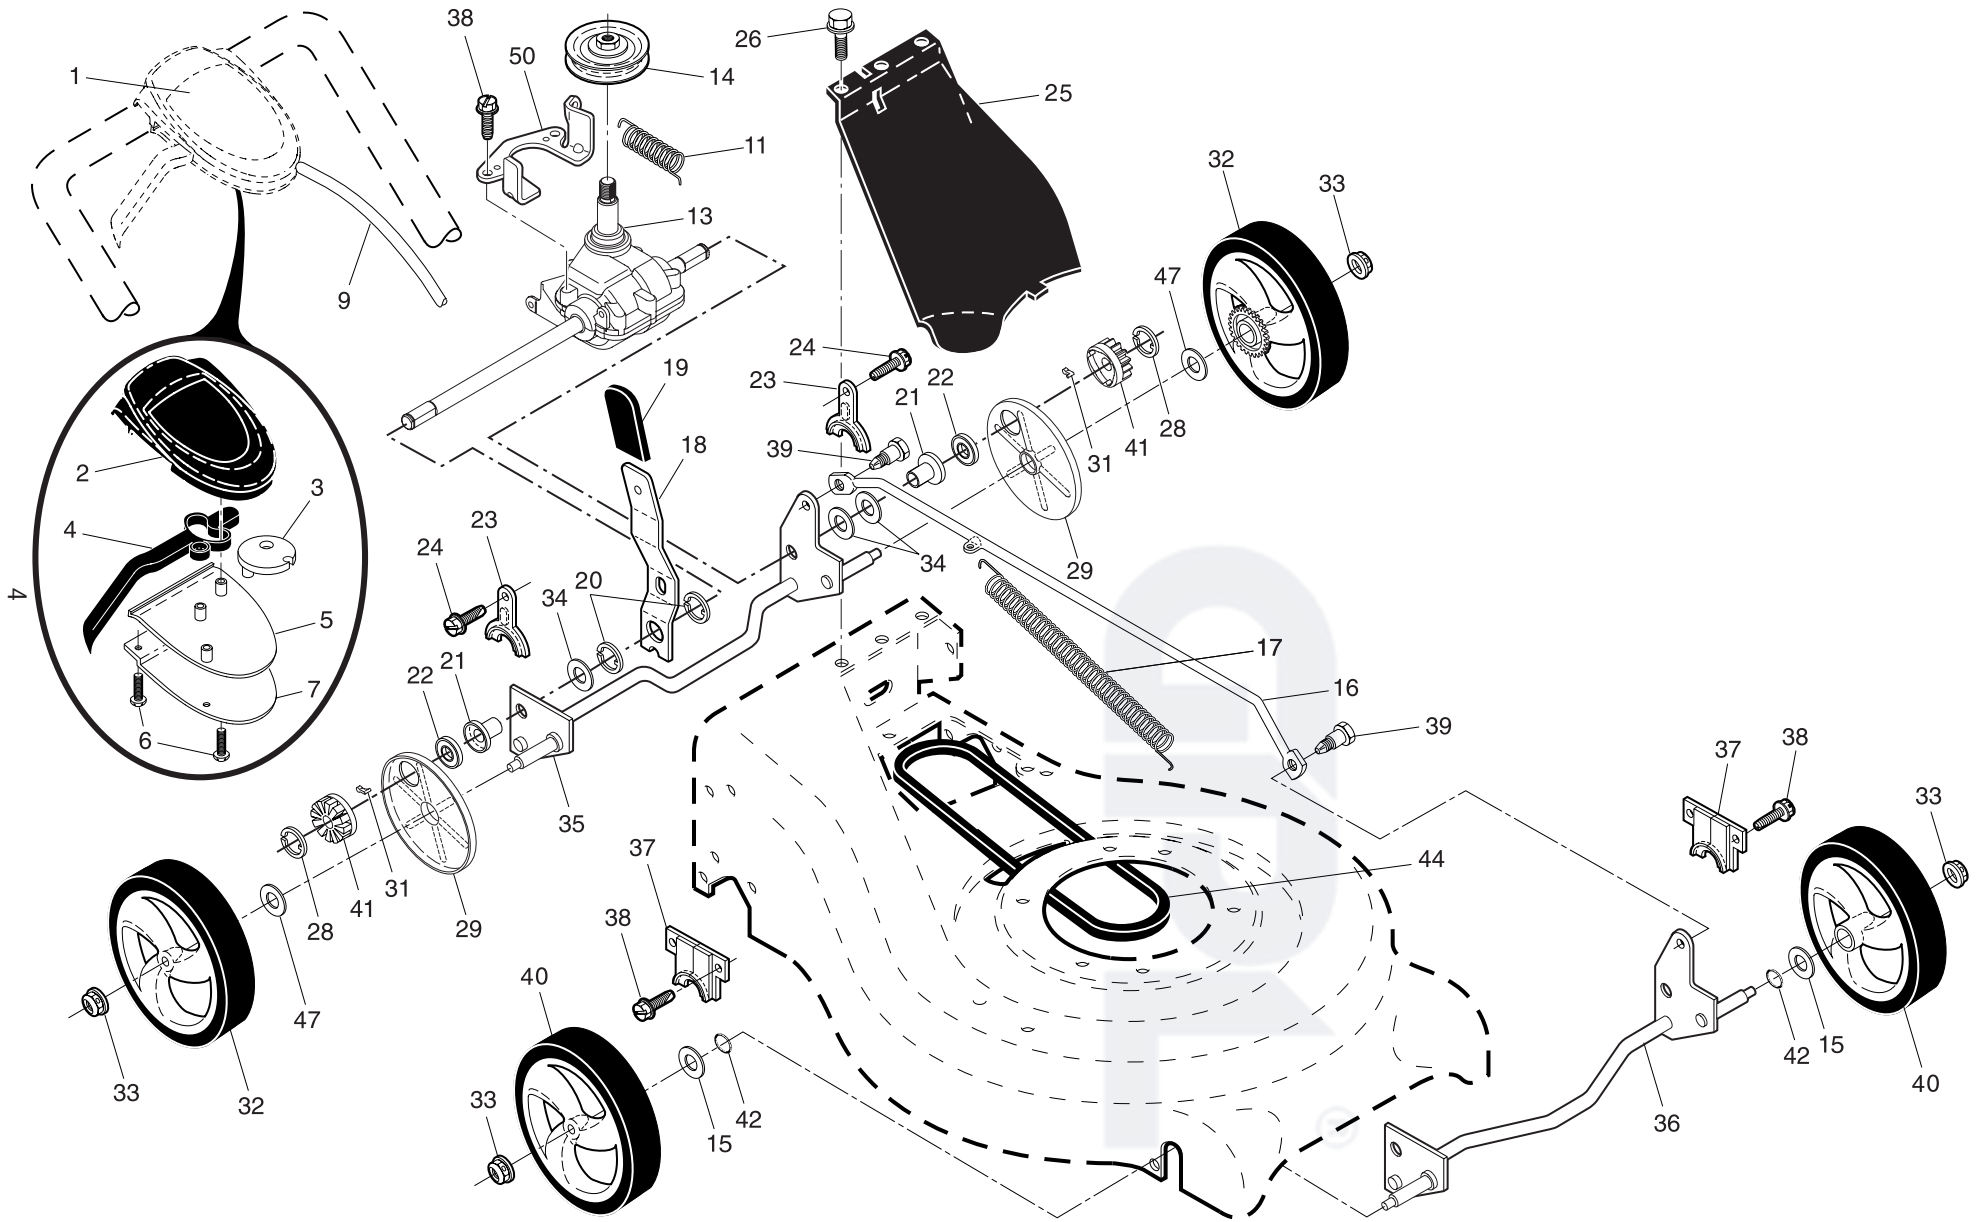

ROTARY LAWN MOWER - - MODEL NUMBER LM 2152CMDA (96141019401) - PRODUCT NO. 961 41 01-94

ROTARY LAWN MOWER - - MODEL NUMBER LM 2152CMDA (96141019401) - PRODUCT NO. 961 41 01-94

KEY NO.	PART NO.	DESCRIPTION	KEY NO.	PART NO.	DESCRIPTION
1	532 40 62-54	Drive Control Assembly (Includes Cable)	24	817 06 04-10	Screw, Tapping, Hex Head 1/4-20 x 3/4
2	532 41 35-42	Upper Cover	25	532 40 28-07	Cover Drive
3	532 40 62-62	Pulley	26	532 75 06-34	Screw, Threaded, Rolled #10-25 x 1/2
4	532 18 82-81	Lever Drive Control	28	812 00 00-58	E-Ring 7/16
5	532 41 35-41	Cover, Lower	29	532 18 94-03	Cover, Dust, Wheel
6	532 18 16-98	Screw, Tapping, Hex Washer Head #10-24	31	532 40 48-45	Pawl, Drive
7	532 40 07-23	Mounting Bracket, Drive	32	532 41 35-70	Wheel & Tire Assembly, Rear
9	532 40 62-58	Cable, Drive Control	33	532 40 91-48	Nut, Hex, Flangelock 3/8-16
11	532 40 65-58	Spring, Return	34	532 85 12-26	Washer
13	532 41 92-13	Gear Case Assembly, Complete	35	532 41 09-22	Shaft Assembly, Rear
14	532 19 34-43	Pulley, Drive	36	532 41 09-33	Shaft Assembly, Front
15	532 08 83-48	Washer, Flat 3/8	37	532 16 14-63	Retainer, Front Shaft
16	532 40 71-47	Rod, Connecting	38	532 16 34-09	Screw, Hi-Lo Thread #12 x 5/8
17	532 40 96-16	Spring, Extension	39	532 40 70-59	Bolt
18	532 41 88-66	Spring, Selector	40	532 41 13-24	Wheel & Tire Assembly, Front 8 x 2
19	532 19 00-69	Knob, Selector Spring	41	532 40 48-35	Pinion
20	812 00 00-22	E-Ring 7/8	42	532 19 74-80	O-Ring
21	532 41 24-50	Bearing, Support	44	532 40 65-80	V-Belt
22	532 19 10-39	Bearing, Ball	47	532 06 77-25	Washer 1/2 x 1-1/2 x .134
23	532 16 45-55	Retainer, Drive Assembly, Stamped	50	532 41 31-04	Belt Keeper

NOTE: All component dimensions given in U.S. inches. 1 inch = 25.4 mm

IMPORTANT: Use only Original Equipment Manufacturer (O.E.M.) replacement parts. Failure to do so could be hazardous, damage your lawn mower and void your warranty.