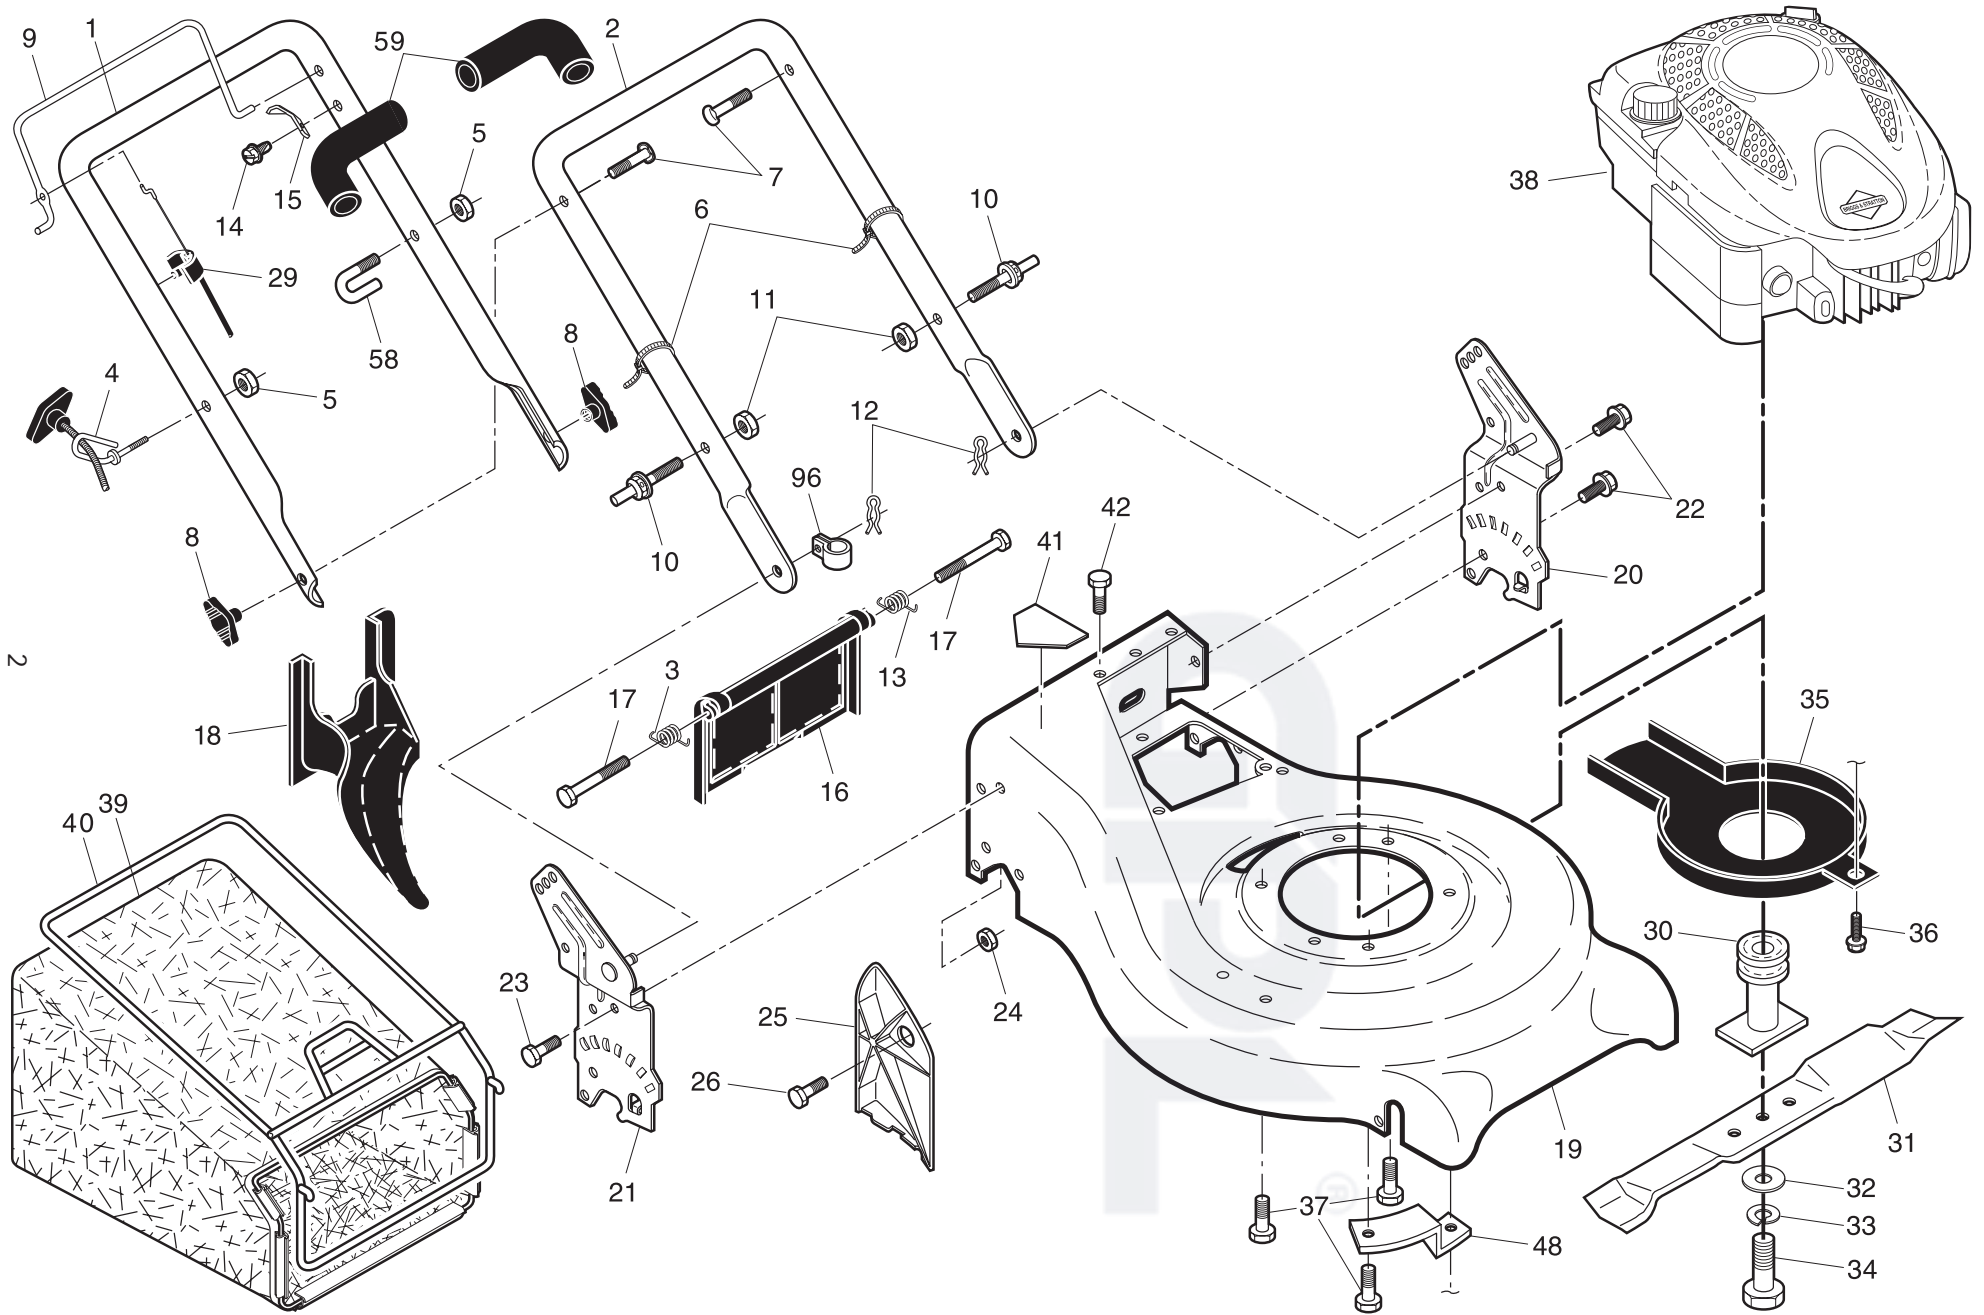

ROTARY LAWN MOWER - - MODEL NUMBER LM 2152CMDA (96141019401) - PRODUCT NO. 961 41 01-94

ROTARY LAWN MOWER - - MODEL NUMBER LM 2152CMDA (96141019401) - PRODUCT NO. 961 41 01-94

KEY NO.	PART NO.	DESCRIPTION
1	532 40 25-51	Handle, Upper
2	532 19 60-05	Handle, Lower
3	532 40 54-16	Spring, Rear Door, RH
4	532 19 47-88	Guide, Rope, Side
5	532 13 20-04	Nut, Hex, with Lockwasher Insert 1/4-20
6	532 06 64-26	Wire, Tie
7	532 19 15-74	Bolt, Handle 5/16-18 x 2-5/8
8	532 19 19-38	Knob, Handle
9	532 41 71-59	Control Bar
10	532 18 88-21	Bolt, Carriage
11	532 75 11-53	Nut, Hex, with Lockwasher Insert 5/16-18 UNC
12	532 05 17-93	Cotter, Hairpin
13	532 40 54-15	Spring, Rear Door, LH
14	532 75 06-34	Screw
15	532 12 51-62	Bracket, Upstop
16	532 40 88-88	Rear Door Assembly
17	532 18 41-93	Bolt, Rear Door
18	532 19 81-70	Plug, Mulcher
19	532 40 80-84	Kit, Housing
20	532 19 40-29	Handle Bracket Assembly, LH
21	532 19 40-31	Handle Bracket Assembly, RH
22	817 00 05-12	Screw, Hex Washer Head
23	532 16 31-83	Bolt, Hex Head 5/16-18 x 5/8
24	873 80 05-00	Nut, Hex, with Lockwasher Insert 5/16-18
25	532 16 13-33	Baffle, Side

KEY NO.	PART NO.	DESCRIPTION
26	532 16 34-09	Screw #12 x 5/8
29	532 19 12-21	Cable, Engine Zone Control
30	532 18 91-79	Blade Adapter / Pulley
31	532 19 93-77	Blade, 21"
32	532 85 10-74	Washer
33	532 85 02-63	Washer, Lock
34	532 85 10-84	Bolt, Hex Head
35	532 40 58-43	Debris Shield
36	532 19 23-25	Bolt
37	532 15 04-06	Bolt, Engine
38	- - -	Engine, Briggs & Stratton, Model Number 124T02-1205-B1 (Order parts from Engine manufacturer)
39	532 41 06-84	Grassbag
40	532 41 19-51	Frame, Grassbag
41	532 18 21-66	Danger Decal
42	817 06 04-10	Screw
48	532 19 09-39	Mounting Bracket, Debris Shield
58	532 18 20-03	Clip, Packaging
59	532 18 27-48	Grip, Foam
96	532 19 79-91	Cable Clip
- -	532 18 21-34	Warning Decal (not shown)
- -	532 42 32-32	Operator's Manual, European
- -	532 42 32-33	Operator's Manual, Scandinavian
- -	532 42 32-34	Operator's Manual, East Bloc
- -	532 42 32-35	Operator's Manual, Baltic

3

NOTE: All component dimensions given in U.S. inches. 1 inch = 25.4 mm

IMPORTANT: Use only Original Equipment Manufacturer (O.E.M.) replacement parts. Failure to do so could be hazardous, damage your lawn mower and void your warranty.