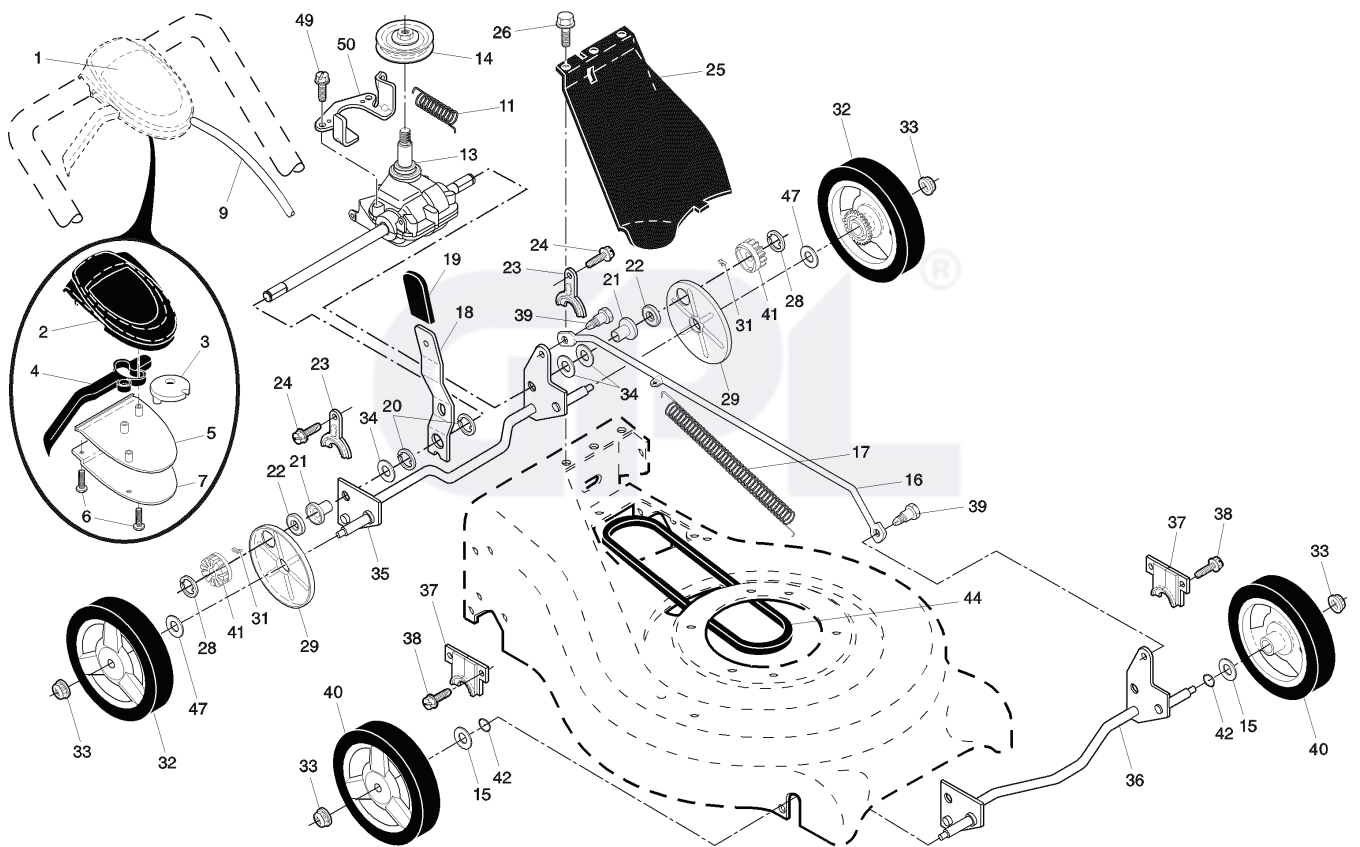

ROTARY LAWN MOWER - - MODEL NUMBER LM 2152CMDA (96141019400) - PRODUCT NO. 961 41 01-94

REF.	PART NO.	DESCRIPTION	REMARK	QTY.	KIT
1	532406254	CONTROL.DR.EZ.RWGD.SHO*SUBS/2*		1	
2	532413542	COVER		1	
3	532406262	PULLEY		1	
4	532188281	ARM		1	
5	532413541	COVER		1	
6	532181698	SCREW		1	
7	532400723	BRACKET		1	
9	532406258	CABLE		1	
11	532406558	SPRING		1	
13	532404839	GEAR CASE		1	
14	532193443	PULLEY		1	
15	532088348	WASHER		1	
16	532407147	ROD		1	
17	532409616	SPRING		1	
18	532418866	SPRING		1	
19	532190069	KNOB		1	
20	812000022	RETAINER RING		1	
21	532412450	BEARING SUPPORT		1	
22	532191039	BEARING		1	
23	532164555	BRACKET		1	
24	817060410	SCREW		1	
25	532402807	COVER		1	
26	532750634	SCREW		1	
28	812000058	E-CLIP		1	
29	532189403	DUST COVER		1	
31	532404845	PAWL DRIVE		1	
32	532413570	WHEEL ASSY		1	
33	532409148	NUT		1	
34	532851226	WASHER		1	
35	532410922	SHAFT		1	
36	532410933	SHAFT		1	
37	532161463	BRACKET		1	
38	532163409	SCREW		1	
39	532407059	BOLT		1	
40	532411324	WHEEL		1	
41	532404835	PINION		1	
42	532197480	O-RING		1	
44	532406580	V-BELT		1	
47	532067725	WASHER		1	
50	532413104	BELT KEEPER		1