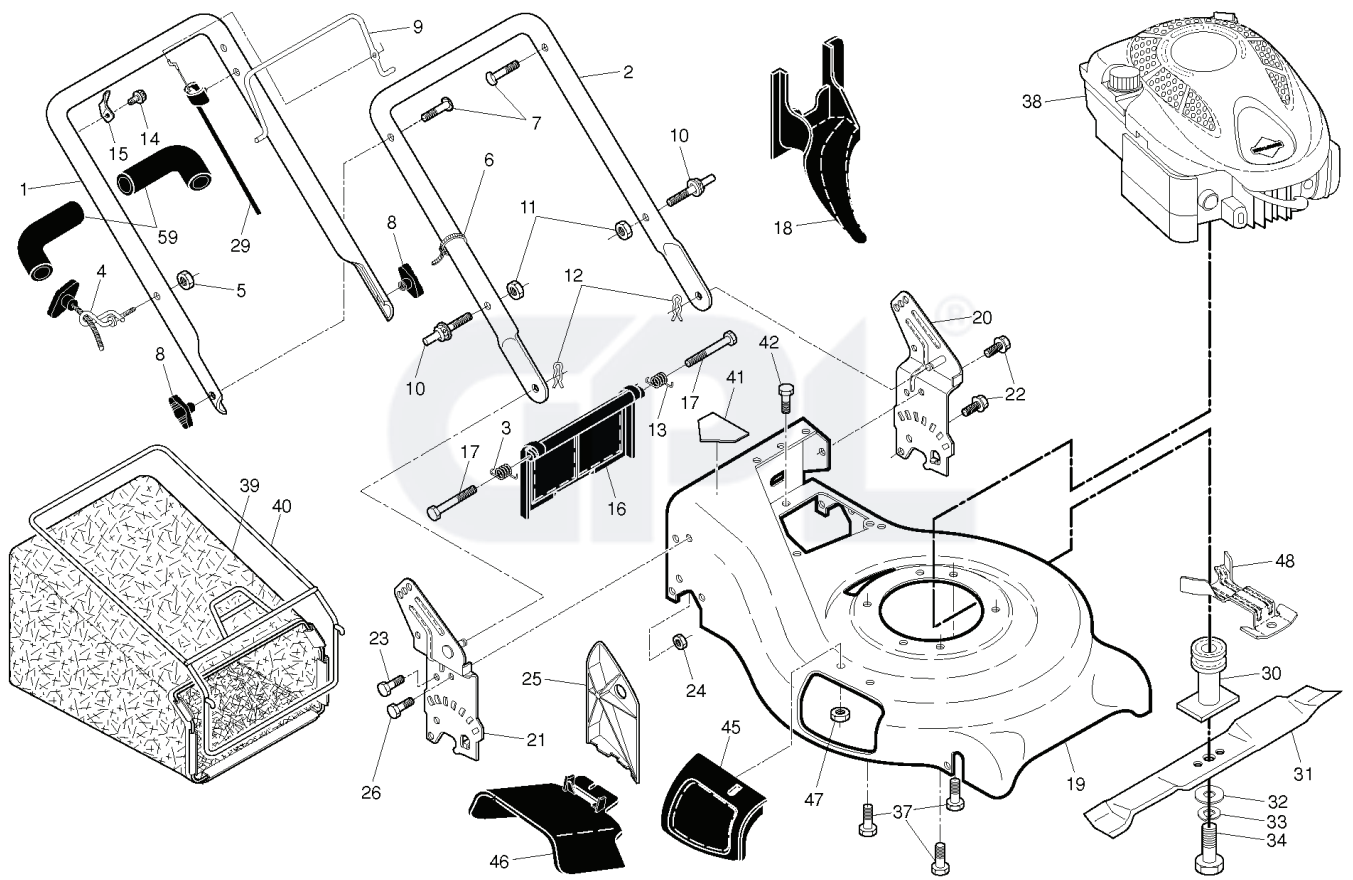

LM 2152 CMDA, 96141019405, 2013-02

SPARE PARTS LIST

REF.	PART NO.	DESCRIPTION	REMARK	QTY.	KIT
1	532433160	DRIVE CONTROL		1	
6	532181698	SCREW		1	
7	532400723	BRACKET		1	
9	532406258	CABLE		1	
11	532406558	SPRING		1	
13	532419213	GEARBOX ASSY		1	
14	532193443	PULLEY		1	
15	532088348	WASHER		1	
16	532407147	ROD		1	
17	532409616	SPRING		1	
18	532418866	SPRING		1	
19	532190069	KNOB		1	
20	812000022	RETAINER RING		1	
21	532412450	BEARING SUPPORT		1	
23	532164555	BRACKET		1	
24	817060410	SCREW		1	
25	532432671	DRIVE COVER		1	
28	812000058	E-CLIP		1	
29	581840401	DUST COVER		1	
31	532404845	PAWL, DRIVE		1	
32	581685301	WHEEL		1	
33	532409148	NUT		1	
34	532851226	WASHER		1	
35	532410922	SHAFT		1	
36	532410933	SHAFT		1	
37	532161463	BRACKET		1	
38	532163409	SCREW		1	
39	532407059	BOLT		1	
40	532411324	WHEEL		1	
41	532404835	PINION		1	
42	532197480	O-RING		1	
44	532406580	V-BELT		1	
47	532067725	WASHER		1	
50	532413104	BELT KEEPER		1	