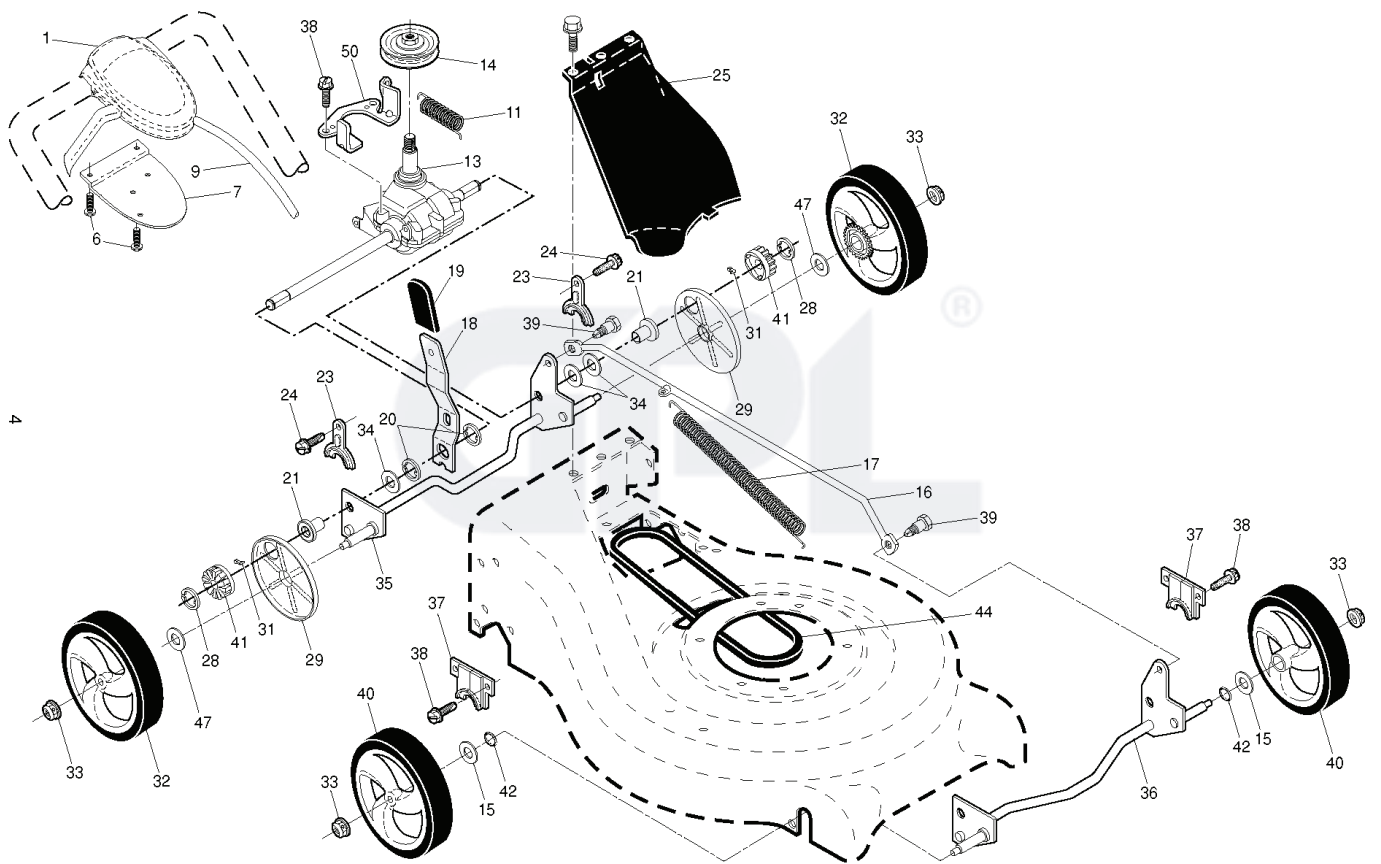

REF.	PART NO.	DESCRIPTION	REMARK	QTY.	KIT
1	532433160	DRIVE CONTROL		1	
6	532181698	SCREW		1	
7	532400723	BRACKET		1	
9	532406258	CABLE		1	
11	532406558	SPRING		1	
13	532419213	GEARBOX ASSY		1	
14	532193443	PULLEY		1	
15	532088348	WASHER		1	
16	532407147	ROD		1	
17	532409616	SPRING		1	
18	532418866	SPRING		1	
19	532190069	KNOB		1	
20	812000022	RETAINER RING		1	
21	532412450	BEARING SUPPORT		1	
23	532164555	BRACKET		1	
24	817060410	SCREW		1	
25	532432671	DRIVE COVER		1	
28	812000058	E-CLIP		1	
29	581840401	DUST COVER		1	
31	532404845	PAWL, DRIVE		1	
32	581685301	WHEEL		1	
33	532409148	NUT		1	
34	532851226	WASHER		1	
35	532410922	SHAFT		1	
36	532410933	SHAFT		1	
37	532161463	BRACKET		1	
38	532163409	SCREW		1	
39	532407059	BOLT		1	
40	532411324	WHEEL		1	
41	532404835	PINION		1	
42	532197480	O-RING		1	
44	532406580	V-BELT		1	
47	532067725	WASHER		1	
50	532413104	BELT KEEPER		1