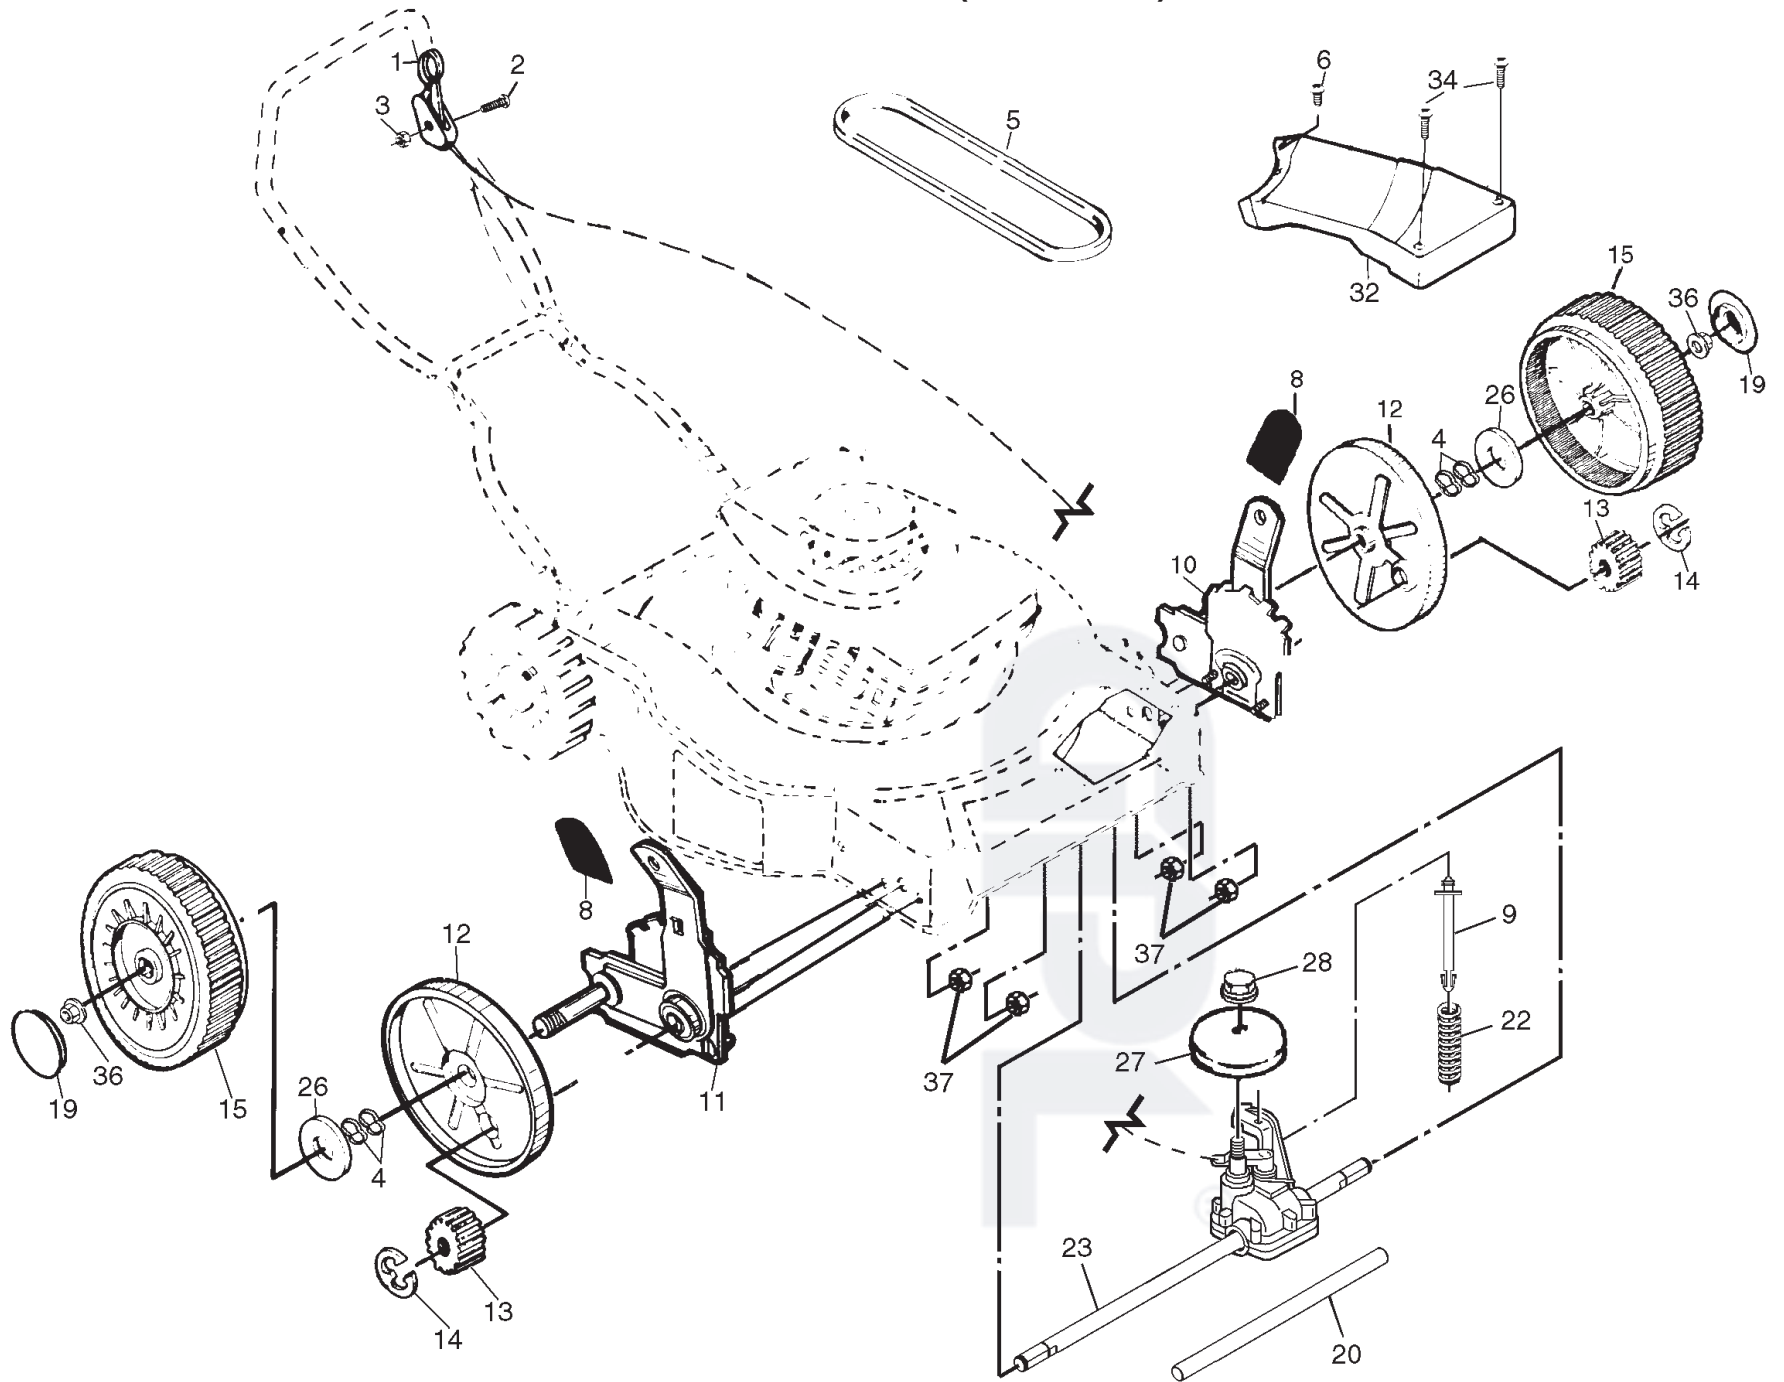

# ROTARY LAWN MOWER - - MODEL NUMBER LM2155MD (J2155MDB) PRODUCT NUMBER 954 13 00-98

KEY NO.	PART NO.	DESCRIPTION
1	532 14 57-94	Control Bar
2	532 16 42-65	Handle Grip
3	532 16 71-63	Upper Handle
4	532 12 54-44	Plate, Mulcher
7	532 13 63-76	Handle Knob
8	<b>873 80 04-00</b>	Locknut 1/4-20
9	532 06 64-26	Wire Tie
11	532 17 95-85	Rope Guide
12	532 06 91-80	Locknut 1/4-20
13	532 18 21-57	Throttle Control
14	532 14 49-29	Hex Washer Head Screw 1/4-20 x 2-1/8
15	532 15 36-05	Lower Handle
16	532 13 19-59	Handle Bolt 5/16-18 x 1-3/4
17	532 05 17-93	Hairpin Cotter
20	532 05 71-43	Wave Washer
26	532 14 72-86	Hinge Rod
27	532 08 75-89	Torsion Spring
28	532 08 75-93	Housing Bracket Assembly
29	532 75 01-49	Discharge Guard
30	532 80 11-53	Hubcap
31	532 08 39-23	Nut
33	532 75 05-50	Wheel & Tire Assembly
34	532 14 27-48	Shoulder Bolt 3/8-16 x 1
35	532 06 23-35	Belleville Washer 1/2
36	532 15 12-54	Axle Arm Assembly
37	532 13 28-00	Selector Knob
38	532 12 52-59	Selector Spring
40	532 14 66-30	Spacer
41	532 13 43-40	Wheel Adjusting Bracket (L.R.)
42	532 13 43-41	Wheel Adjusting Bracket (R.R.)
43	532 17 09-77	Handle Bracket Assembly (Left)
44	532 17 09-75	Handle Bracket Assembly (Right)
45	532 17 04-99	Lawn Mower Housing (Incl. Ref. #74)

**NOTE:** All component dimensions given in U.S. inches.  
1 inch = 25.4 mm

ROTARY LAWN MOWER -- MODEL NUMBER LM2155MD (J2155MDB) PRODUCT NUMBER 954 13 00-98

KEY NO.	PART NO.	DESCRIPTION
20	532 08 60-12	Drive Shaft Cover
22	532 13 70-90	Spring
23	<b>532 18 72-11</b>	Gear Case Assembly
26	532 06 77-25	Washer
27	532 13 70-52	Drive Pulley
28	532 13 20-10	Locknut
32	532 13 70-88	Drive Cover
34	532 14 60-72	Pan Head Tapping Screw #10-24 x 2-3/4
36	532 08 39-23	Flanged Locknut
37	<b>873 80 04-00</b>	Locknut 1/4-20
--	532 18 21-34	Decal, Warning

**NOTE:** All component dimensions given in U.S. inches.  
1 inch = 25.4 mm