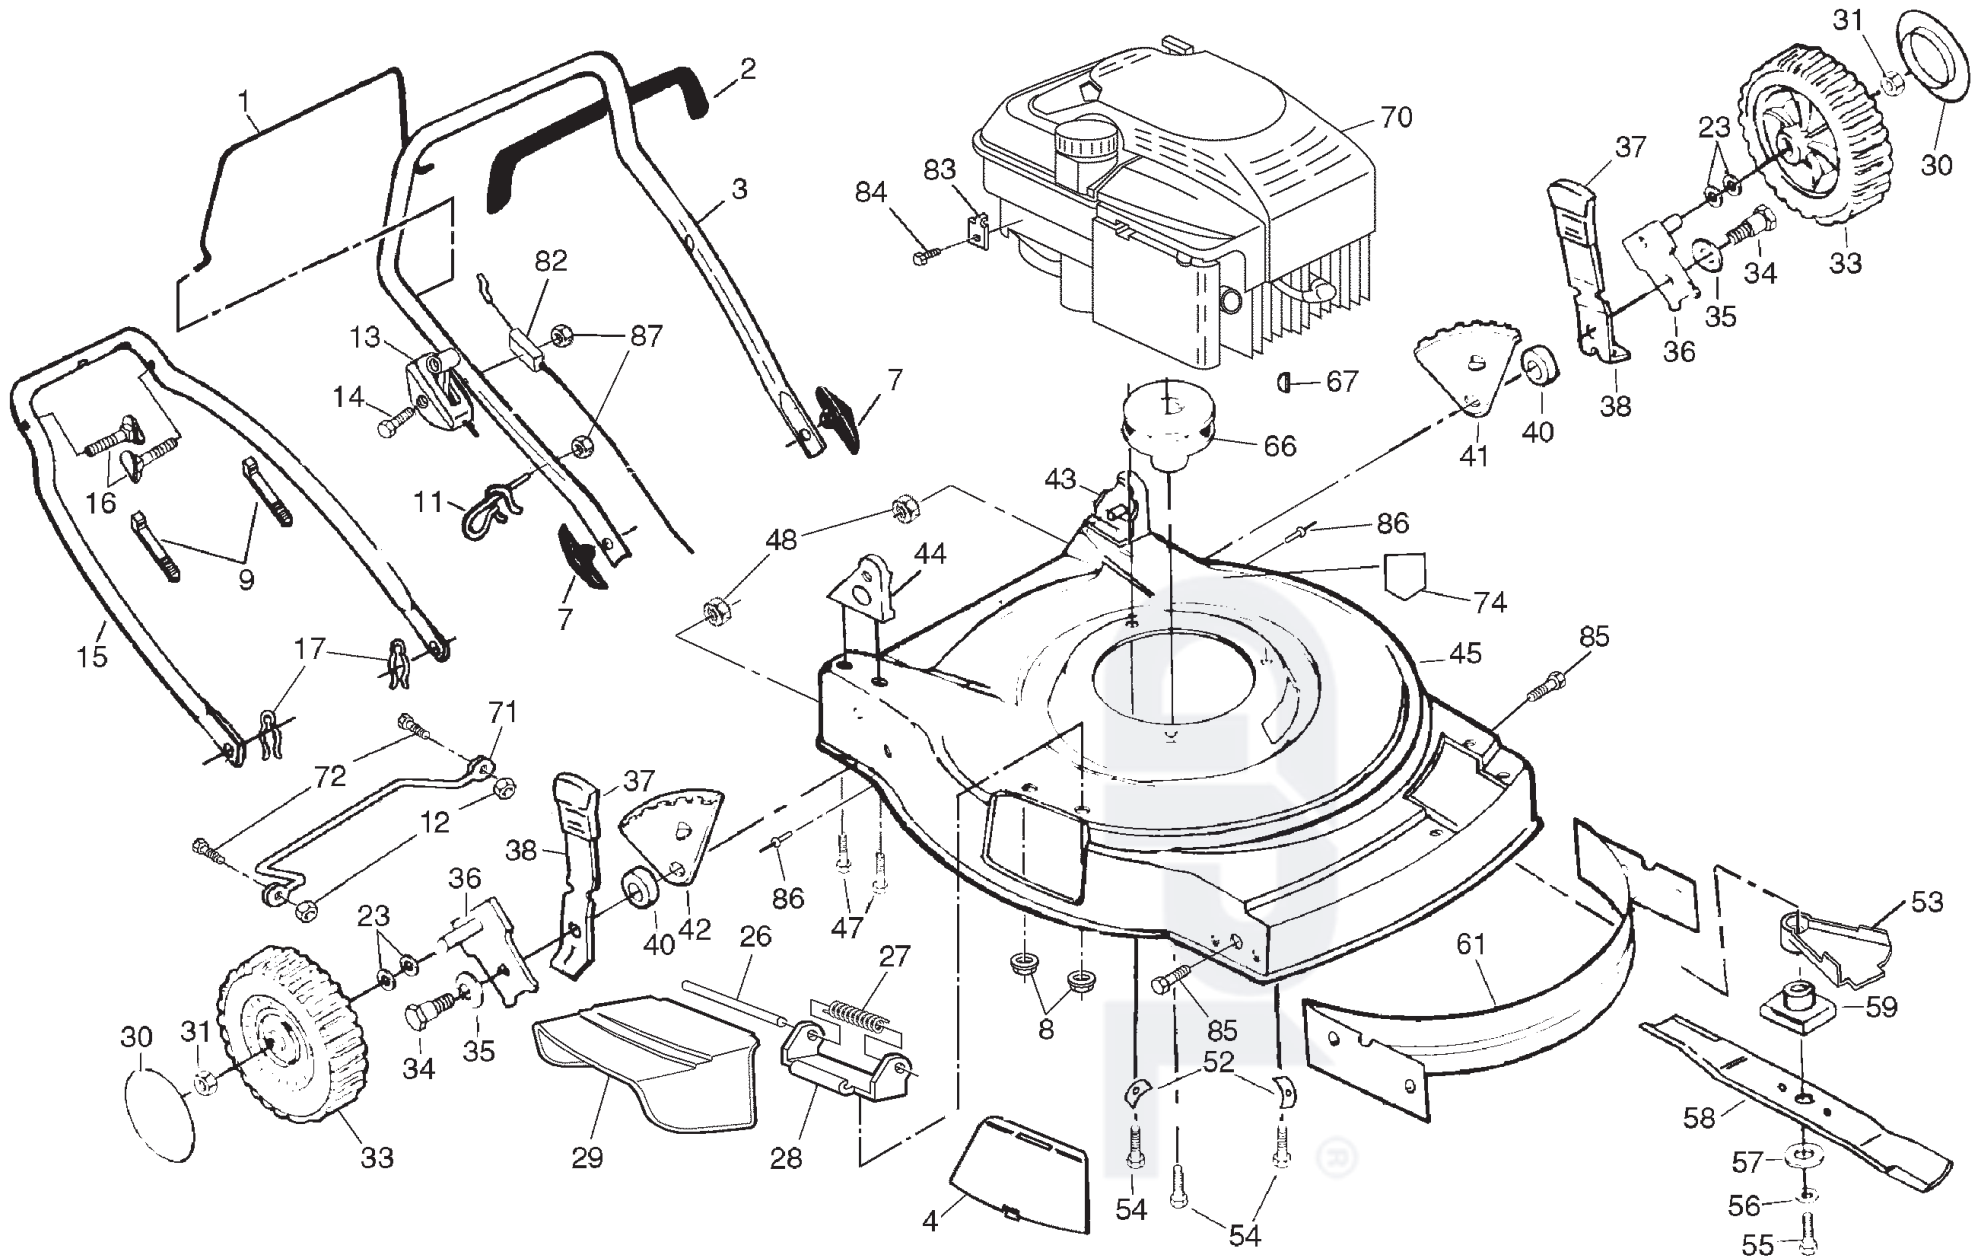

ROTARY LAWN MOWER - - MODEL NUMBER LM2155MD (J2155MDB) PRODUCT NUMBER 954 13 00-98

ROTARY LAWN MOWER - - MODEL NUMBER LM2155MD (J2155MDB) PRODUCT NUMBER 954 13 00-98

KEY NO.	PART NO.	DESCRIPTION
1	532 14 57-94	Control Bar
2	532 16 42-65	Handle Grip
3	532 16 71-63	Upper Handle
4	532 12 54-44	Plate, Mulcher
7	532 13 63-76	Handle Knob
8	873 80 04-00	Locknut 1/4-20
9	532 06 64-26	Wire Tie
11	532 17 95-85	Rope Guide
12	532 06 91-80	Locknut 1/4-20
13	532 18 21-57	Throttle Control
14	532 14 49-29	Hex Washer Head Screw 1/4-20 x 2-1/8
15	532 15 36-05	Lower Handle
16	532 13 19-59	Handle Bolt 5/16-18 x 1-3/4
17	532 05 17-93	Hairpin Cotter
20	532 05 71-43	Wave Washer
26	532 14 72-86	Hinge Rod
27	532 08 75-89	Torsion Spring
28	532 08 75-93	Housing Bracket Assembly
29	532 75 01-49	Discharge Guard
30	532 80 11-53	Hubcap
31	532 08 39-23	Nut
33	532 75 05-50	Wheel & Tire Assembly
34	532 14 27-48	Shoulder Bolt 3/8-16 x 1
35	532 06 23-35	Belleville Washer 1/2
36	532 15 12-54	Axle Arm Assembly
37	532 13 28-00	Selector Knob
38	532 12 52-59	Selector Spring
40	532 14 66-30	Spacer
41	532 13 43-40	Wheel Adjusting Bracket (L.R.)
42	532 13 43-41	Wheel Adjusting Bracket (R.R.)
43	532 17 09-77	Handle Bracket Assembly (Left)
44	532 17 09-75	Handle Bracket Assembly (Right)
45	532 17 04-99	Lawn Mower Housing (Incl. Ref. #74)

KEY NO.	PART NO.	DESCRIPTION
47	532 14 97-41	Self Tapping Screw 5/16-18 x 3/4
48	532 75 15-92	Locknut 3/8-16
52	532 12 50-78	Washer, Engine
53	532 18 20-02	Debris Shield
54	532 15 04-06	Hex Head Thread Rolling Screw 3/8-16 x 1
55	532 85 10-84	Hex Head Screw 3/8-24 x 1-3/8 Grade 8
56	532 85 02-63	Helical Lock Washer 3/8
57	532 85 10-74	Hardened Washer
58	532 15 71-01	22" Blade
59	532 85 15-14	Blade Adapter
61	532 17 04-91	Front Baffle
66	532 08 45-96	Engine Pulley
67	532 08 76-77	Hi-Pro Key #HP 505
70	- - -	Engine, Briggs & Stratton, Model No. 12H802 (Order parts from engine manufacturer)
71	532 15 41-47	Foot Guard
72	532 08 58-25	Self Tapping Screw #10-24 x 1
74	532 18 21-66	Warning Decal
82	532 13 31-07	Cable MZR
83	532 11 11-90	B & S Clamp
84	532 08 38-16	Screw
85	817 60 04-06	Flat Head Screw
86	532 12 84-15	Pop Rivet
87	532 13 20-04	Nut, Hex
--	532 12 53-81	Rear Baffle (Not Shown)
--	532 18 67-69	Operator's Manual, European
--	532 18 67-70	Operator's Manual, Scandinavian
Available Accessories not included with mower:		
--	GCK5000	Grass Catcher

NOTE: All component dimensions given in U.S. inches.
1 inch = 25.4 mm