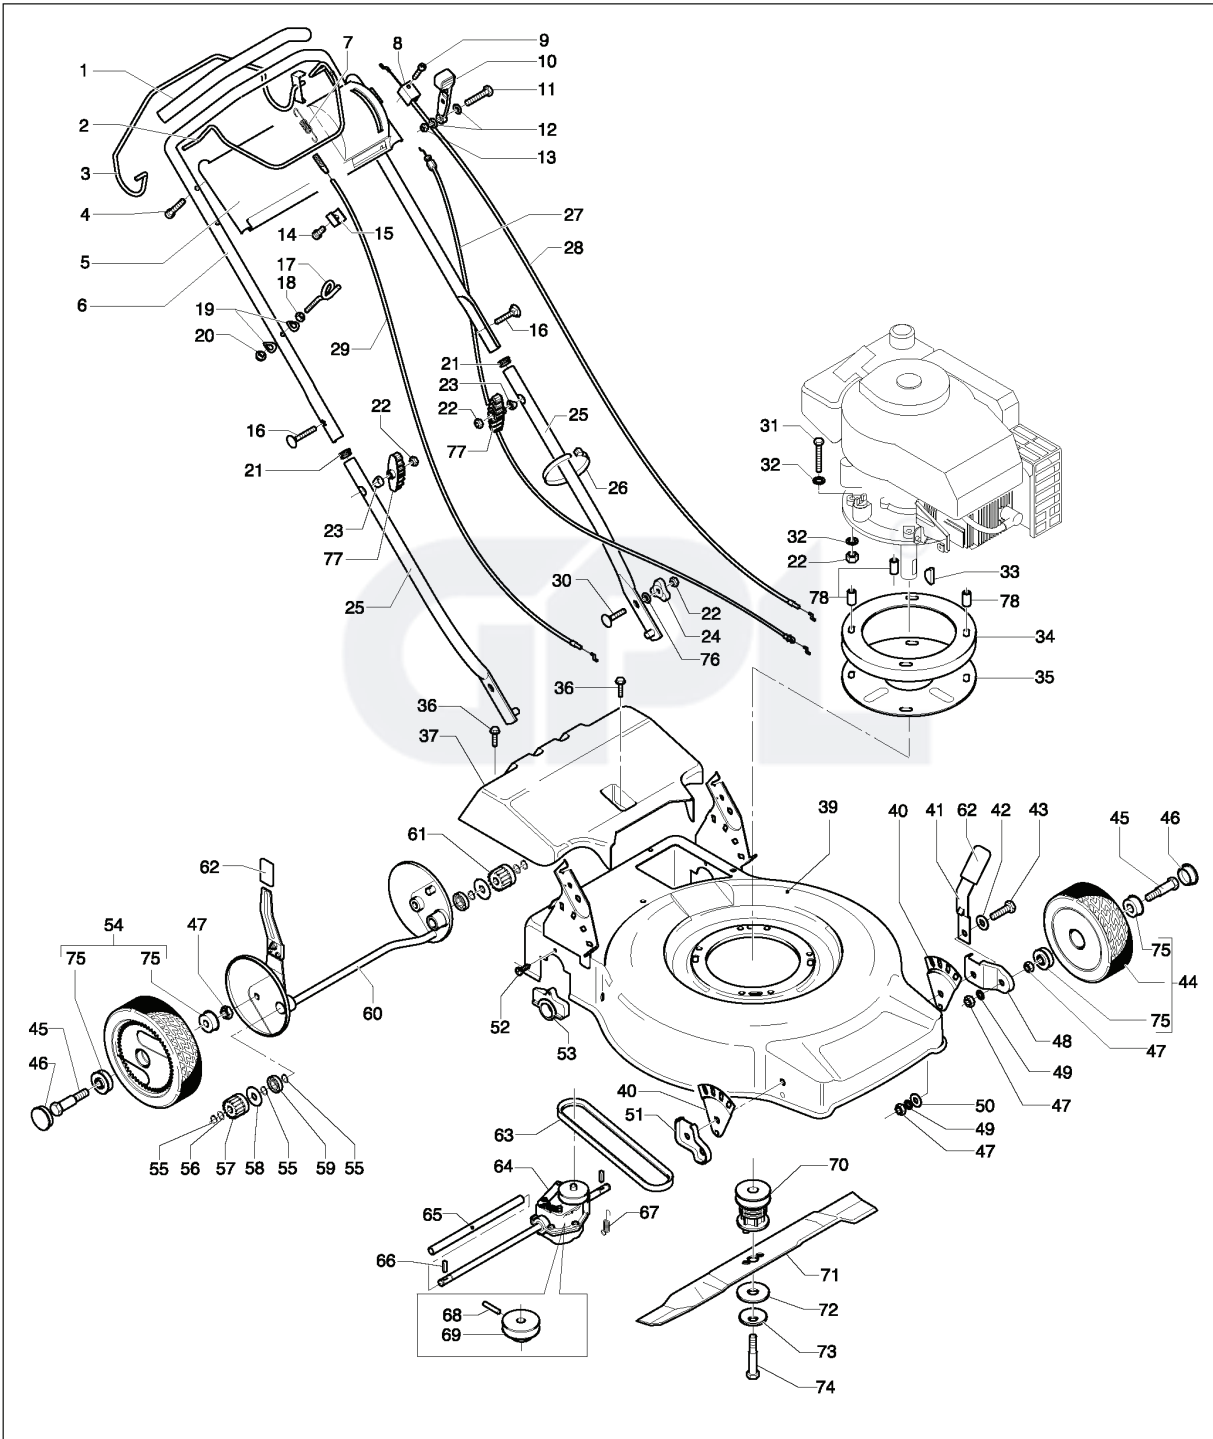

MASTER 50S, 953877004, 2002-10

SPARE PARTS LIST

brand	HUSQVARNA
-------	-----------

date	SEPT/02	SHEET 1/2
------	---------	-----------

Model

Product number

MASTER 50S

9538770-04