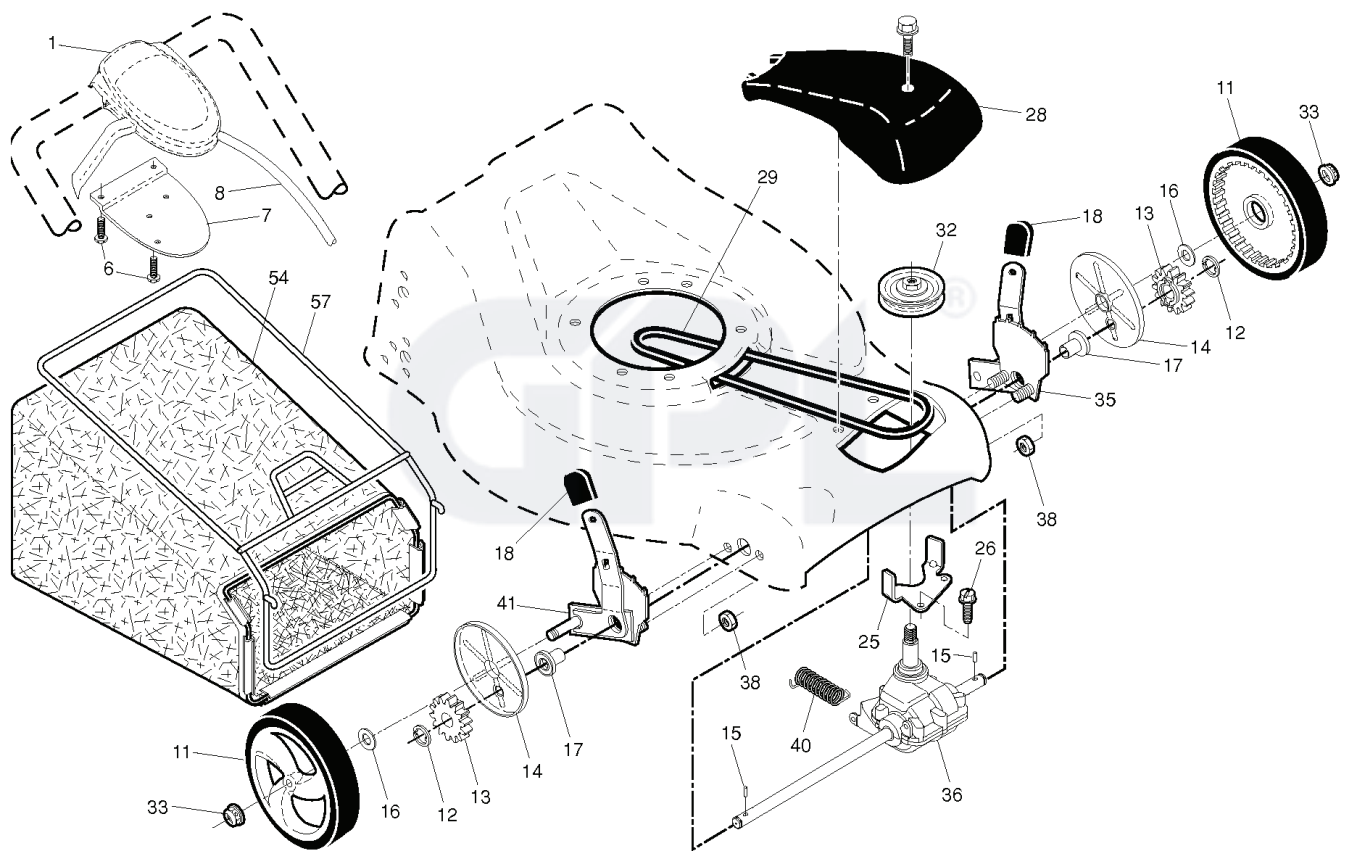

P53-190DWA, 96141021003 2010-12

SPARE PARTS LIST

REF.	PART NO.	DESCRIPTION	REMARK	QTY.	KIT
1	532424923	DRIVE CONTROL		1	
6	532181698	SCREW		1	
7	532400723	BRACKET		1	
8	532406259	CABLE ASSY		1	
11	532402936	WHEEL		1	
12	812000058	E-CLIP		1	
13	532403849	PINION		1	
14	532189403	DUST COVER		1	
15	532404845	PAWL DRIVE		1	
16	532067725	WASHER		1	
17	532421836	BEARING		1	
18	532087877	KNOB		1	
25	532411663	GUIDE COURROIE		1	
26	532163409	SCREW		1	
28	532432662	DRIVE COVER		1	
29	532194149	BELT		1	
32	532194018	PULLEY		1	
33	532409148	NUT		1	
35	532438485	ADJUSTER	(Includes Knob and Bearing)	1	
36	532404833	GEARCASE ASSEMBLY, COMPLETE		1	
38	873800400	NUT		1	
40	532406558	SPRING		1	
41	532438486	ADJUSTER	(Includes Knob and Bearing)	1	
54	532194853	GRASSBAG		1	
57	532411950	FRAME		1	