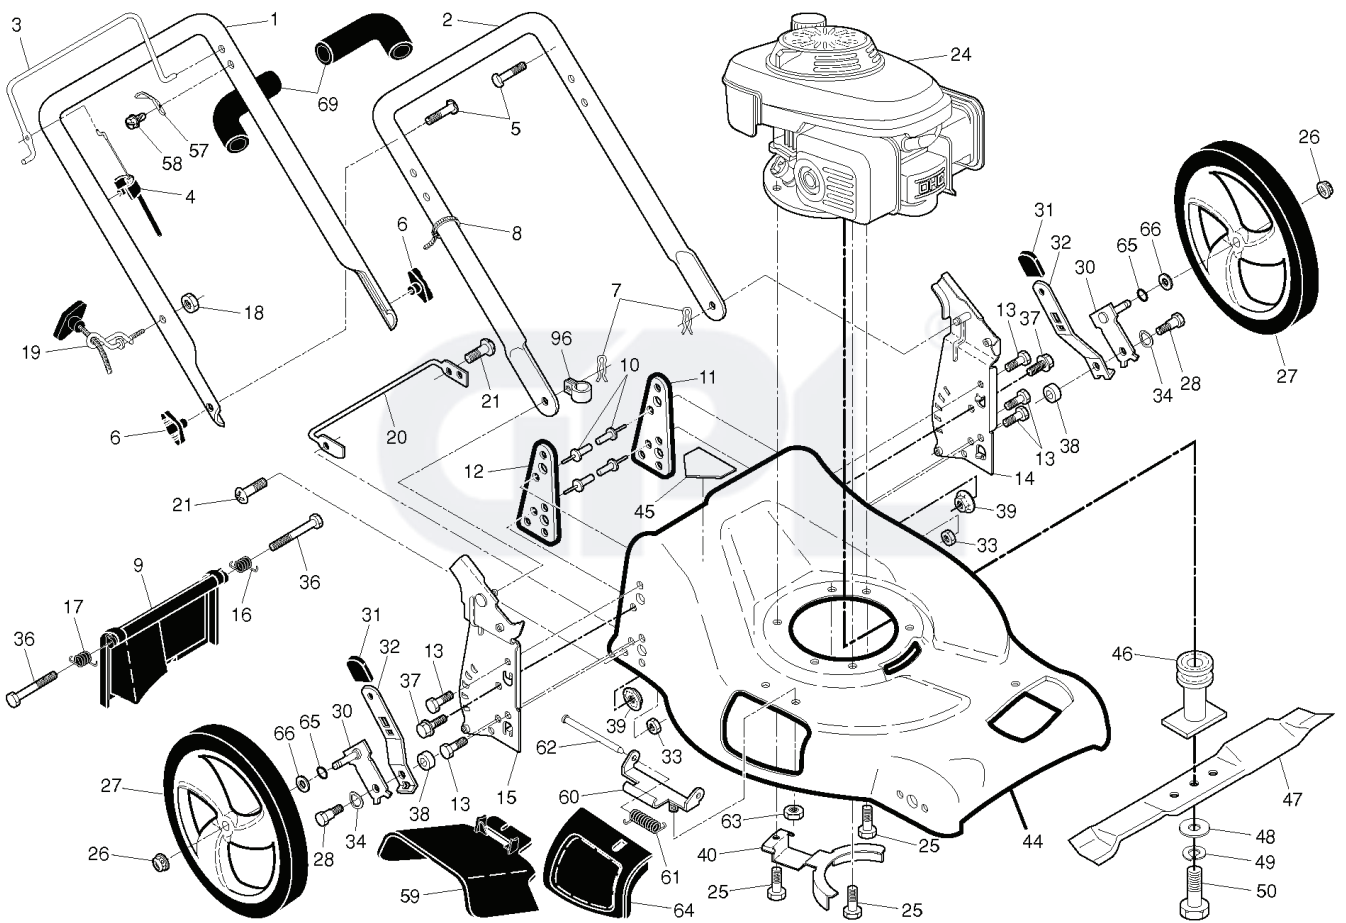

P53-190DWA, 96141021003 2010-12

SPARE PARTS LIST

REF.	PART NO.	DESCRIPTION	REMARK	QTY.	KIT
1	532424923	DRIVE CONTROL		1	
6	532181698	SCREW		1	
7	532400723	BRACKET		1	
8	532406259	CABLE ASSY		1	
11	532402936	WHEEL		1	
12	812000058	E-CLIP		1	
13	532403849	PINION		1	
14	532189403	DUST COVER		1	
15	532404845	PAWL DRIVE		1	
16	532067725	WASHER		1	
17	532421836	BEARING		1	
18	532087877	KNOB		1	
25	532411663	GUIDE COURROIE		1	
26	532163409	SCREW		1	
28	532432662	DRIVE COVER		1	
29	532194149	BELT		1	
32	532194018	PULLEY		1	
33	532409148	NUT		1	
35	532438485	ADJUSTER	(Includes Knob and Bearing)	1	
36	532404833	GEARCASE ASSEMBLY, COMPLETE		1	
38	873800400	NUT		1	
40	532406558	SPRING		1	
41	532438486	ADJUSTER	(Includes Knob and Bearing)	1	
54	532194853	GRASSBAG		1	
57	532411950	FRAME		1	