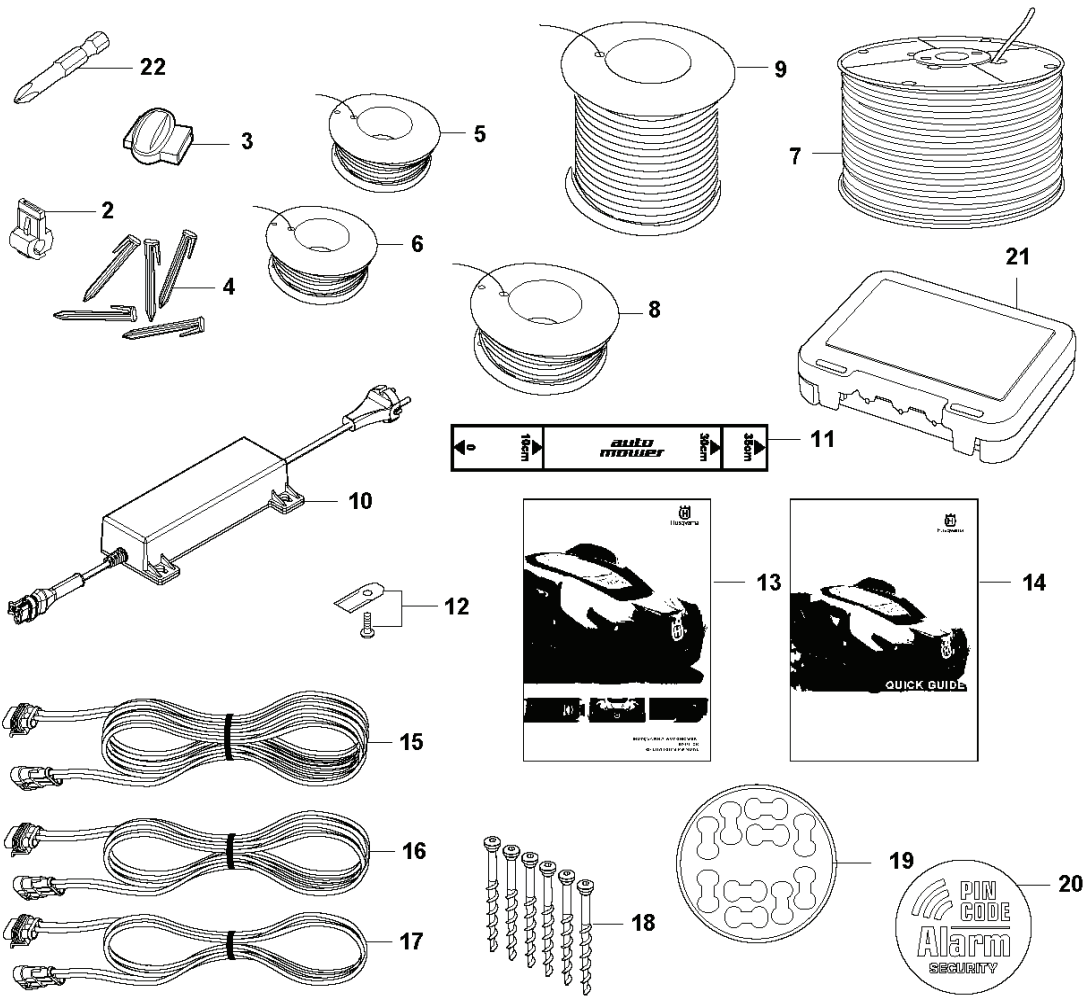

H AUTOMOWER 420 INSTALLATION ACCESSORIES

ROBOTIC LAWN MOWERS

PXM_REF	PXM_PARTNO	ARTIKELBESKRIVNING	PXM_REMARK		
1	967623601	INSTALLATION KIT	Installation KIT S: Wire (150 m), Staples (300 pcs), Connectors (3 pcs), Couplers (5 pcs)	1	
1	967623602	INSTALLATION KIT	Installation KIT M: Wire (250 m), Staples (400 pcs), Connectors (3 pcs), Couplers (5 pcs)	1	
1	967623603	INSTALLATION KIT	Installation KIT L: Wire (400 m), Staples (600 pcs), Connectors (5 pcs), Couplers (5 pcs)	1	
2	535129001	KOPPLING	Loop Wire Connector	1	
2	577864801	KOPPLING	Loop Wire Connectors, Blister Pack, 5pcs	1	
2	535129002	KOPPLING	Loop Wire Connector, Blister Pack, 100 pcs	1	
3	501980201	KOPPLING	Coupler	1	
3	577864701	KOPPLING	Couplers, Blister Pack, 5 pcs	1	
3	501980203	KOPPLING	Couplers, 100 pcs	1	
4	577864201	KLAMMER	Staples, 85 mm, Blister Pack, 100 pcs	1	
4	583973401	KLAMMER	Staples, 85 mm, 100 pcs	1	
5	580662002	VAJER	Wire (150 m)	1	
5	577864302	VAJER	Wire Blister Pack, (50 m)	1	
5	577864301	VAJER	Wire Blister Pack, (150 m)	1	
6	580662001	VAJER	Wire (250 m)	1	
7	593297701	VAJER	Wire Pro 300m	1	
8	522914101	VAJER	Wire (500 m, ~3.4 mm)	1	
9	580662004	VAJER	Wire (800 m)	1	
10	590442301	POWER SUPPLY	Transformer (EU)	1	
10	590442302	DRIVENHET	Transformer (UK/IRL)	1	
10	590442303	DRIVENHET	Transformer (CH)	1	
10	590442305	DRIVENHET	Transformer (AU/NZ)	1	
11	544177501	MÄTTBAND	Measuring Tape	1	
12	577864603	BLADE SET	Long Life Safety Blades, Blister Pack, 9 pcs	1	
12	577606505	BLADE SET	Long Life Safety Blades, 45 pcs	1	
12	577606604	BLADE SET	Long Life Safety Blades, 300 pcs	1	
15	579825101	KABLAGE KPL	Low Voltage Cable 20 meter	1	
17	579825104	KABLAGE KPL	Low Voltage Cable (5 m)	1	
16	579825102	KABLAGE KPL	Low Volt Cabel 10 meter	1	
17	579825103	KABLAGE KPL	Low Volt Cabel 3 meter	1	
18	575238601	SCREW KIT	Screw KIT, 6 pcs	1	
18	597435801	SCREW	For 2020 models, 6 pcs+Key.	1	
18	577864901	SCREW	For 2019, 2018, 2017 & 2016 models	1	
19	586277901	ETIKETT	Sticker Cable Markers, 10 pcs	1	
20	579571201	DEKAL	Label Alarm	1	
21	590855001	LÅDA	Cable Connector Protection	1	
22	596339801	VERKTYG	Bit for Automower blades MOQ 5 pcs	1