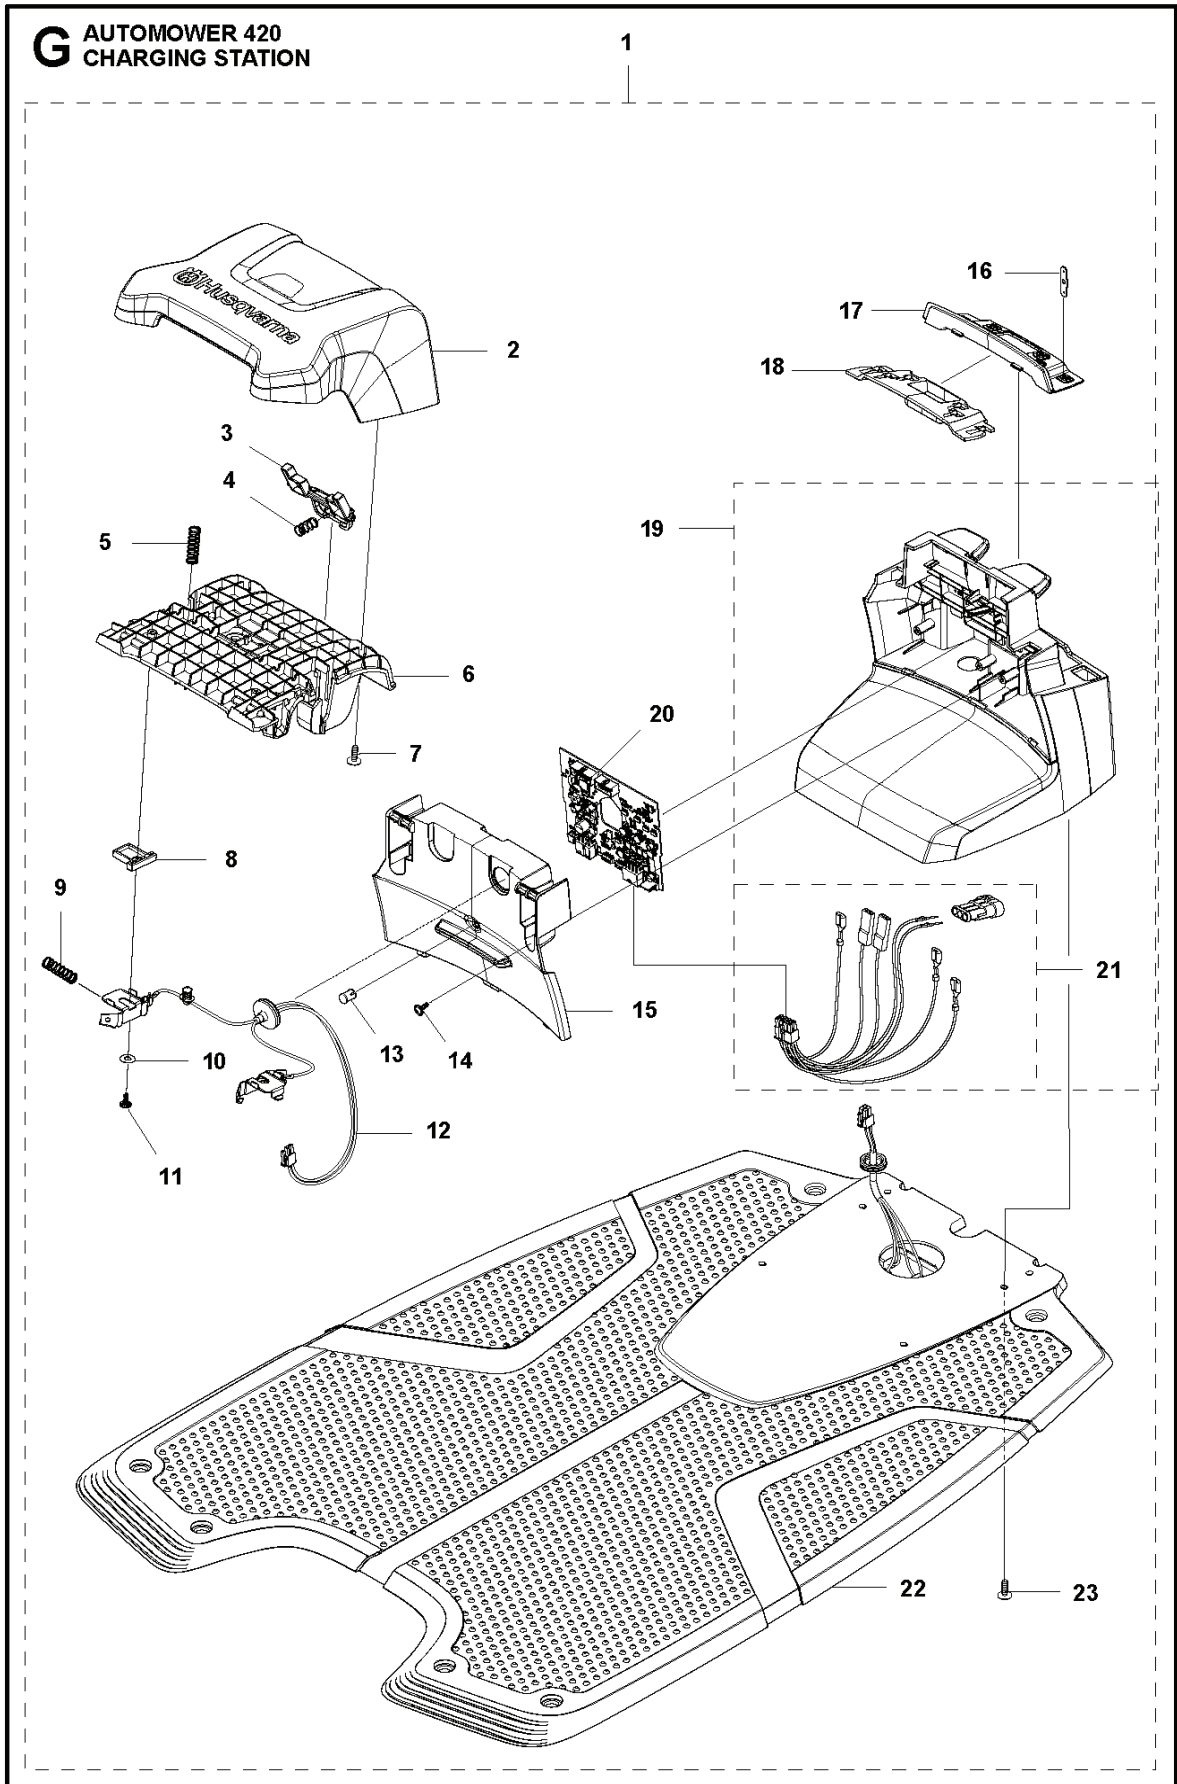

G AUTOMOWER 420
CHARGING STATION

1

ROBOTIC LAWN MOWERS

PXM_REF	PXM_PARTNO	ARTIKELBESKRIVNING	PXM_REMARK	
1	593784702	LADDSTATION	Charging Station	1
2	579448203	HATT	Cap	1
3	579462402	KNAPP	Button	1
4	574487001	FJÄDER	Spring	1
5	580511401	FJÄDER	Spring	2
6	579458004	RAM	Frame	1
7	575543314	SCREW	Screw	4
8	579460502	DISTANSBRICKA	Distance	2
9	580511401	FJÄDER	Spring	2
10	734113741	BRICKA	Washer	2
11	575543314	SCREW	Screw	2
12	585539502	KABLAGE KPL	Loom Charging Contact	1
13	590217201	LINS	Lens	1
14	575543314	SCREW	Screw	2
15	579459704	LOCK	Lid	1
16	580504101	POLSKO	Terminal	3
17	579459801	PAN	Panel	1
18	579459901	HÅLLARE	Holder	1
19	588188801	HUS KPL	Housing KIT	1
20	592894501	KRETSKORT	For 2020, 2019 & 2018. PCBA Charging Station.	1
20	589507802	KRETSKORT	For 2017 & 2016 models	1
21	588478901	KABELSATS	Wiring CS	1
22	590094001	BASE ASSY	Charging Plate	1
23	575543314	SCREW	Screw	4