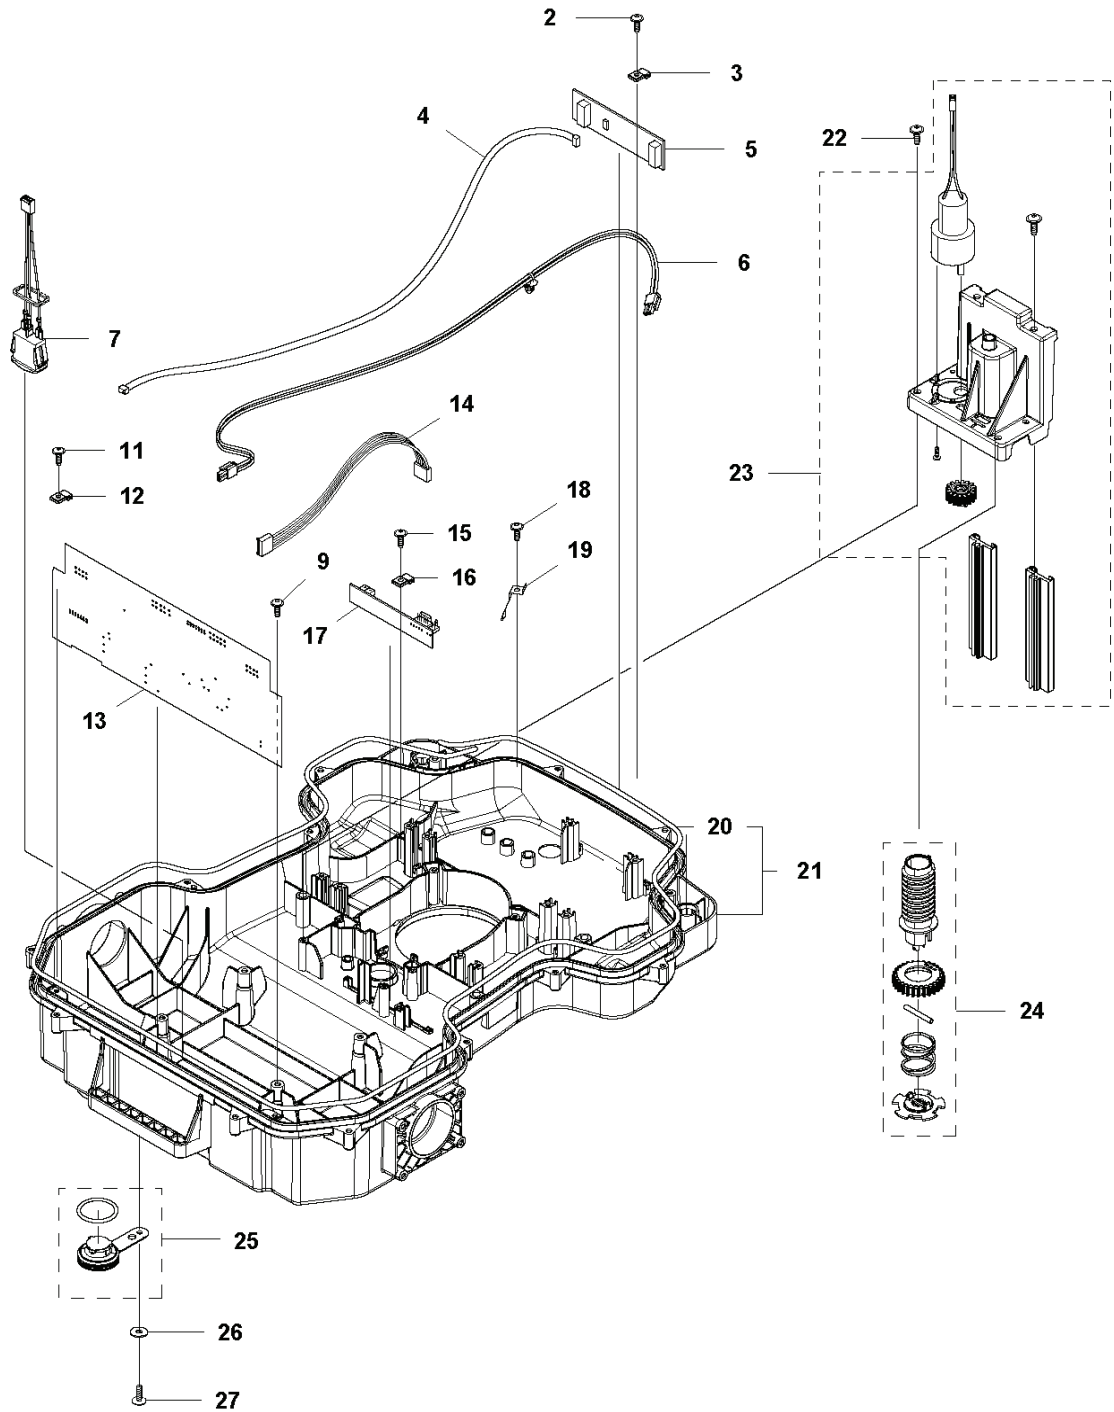

D2 AUTOMOWER 420 CHASSIS LOWER

ROBOTIC LAWN MOWERS

PXM_REF	PXM_PARTNO	ARTIKELBESKRIVNING	PXM_REMARK		
2	575543314	SCREW	Screw	2	
3	579529401	ÖVERFALL	Clamp	2	
4	579708201	KABLAGE KPL	Loom	1	
5	588903001	KRETSKORT	Printed Circuit ASSY	1	
6	580370702	KABLAGE KPL	Loom	1	
7	579708701	KABLAGE KPL	Switch, On Off	1	
9	574450101	SKRUV ITXPANT	Screw	5	
11	575543314	SCREW	Screw	2	
12	579529401	ÖVERFALL	Clamp	2	
13	592852601	KRETSKORT	Printed Circuit ASSY	1	
14	579708001	KABLAGE KPL	Loom	1	
15	575543314	SCREW	Screw	1	
16	579529401	ÖVERFALL	Clamp	1	
17	579728502	KRETSKORT	Printed Circuit ASSY	1	
18	575543314	SCREW	Screw	2	
19	581556101	FJÄDER	Spring	2	
20	574874705	TÄTNINGSLIST	Sealing Strip (1 pcs. 5 mm)	1	
21	581621702	CHASSIS KIT	Chassis KIT	1	
22	575543314	SCREW	Screw	4	
23	501068301	MOTOR KPL	Motor ASSY	1	
24	581621601	SCREW KIT	Screw KIT	1	
25	581621202	PLUG KIT	Plug KIT	1	
26	734113741	BRICKA	Washer	1	
27	574450101	SKRUV ITXPANT	Screw	1