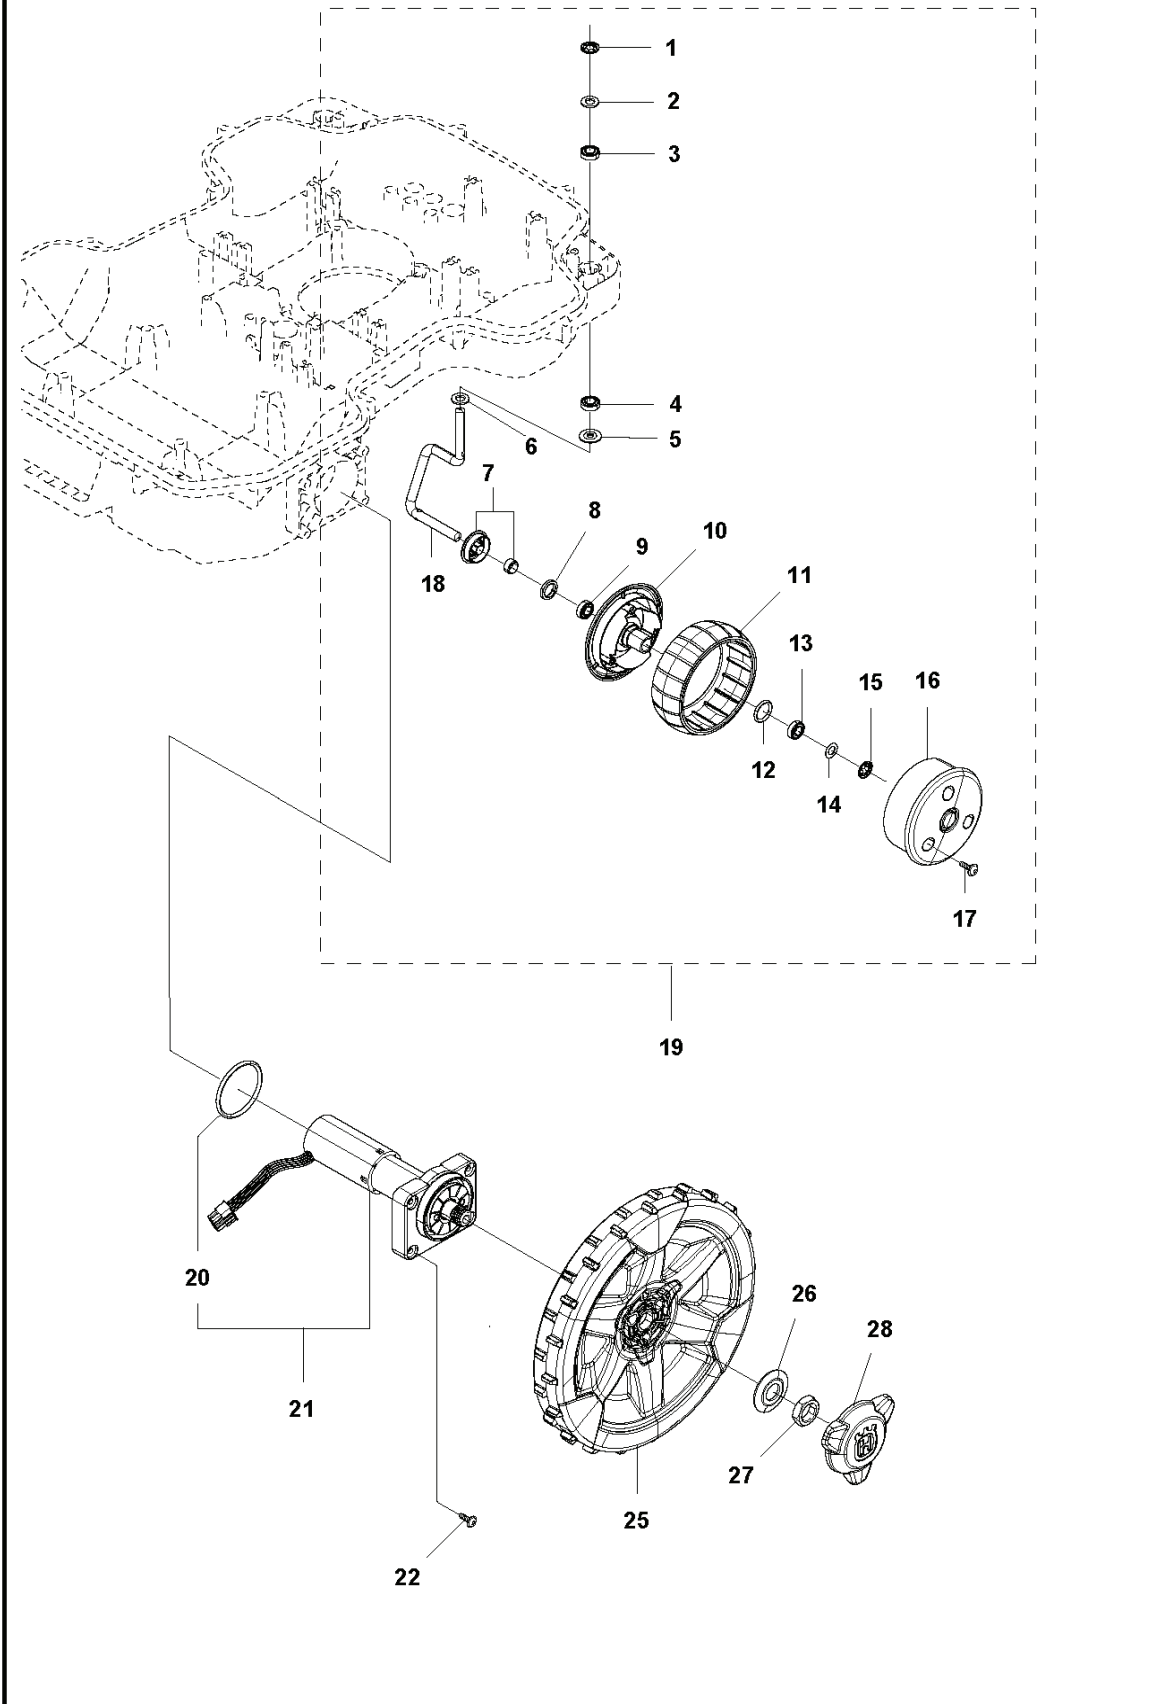

E AUTOMOWER 420
WHEELS & TIRES

ROBOTIC LAWN MOWERS

PXM_REF	PXM_PARTNO	ARTIKELBESKRIVNING	PXM_REMARK	
1	576019302	LÅSBRICKA	Lock Washer	2
2	580764601	BRICKA	Washer	2
3	597795601	KULLAGER	Tube 50 pcs	1
3	580605101	KULLAGER	Ball Bearing	2
4	580605101	KULLAGER	Ball Bearing	2
4	597795601	KULLAGER	Tube 50 pcs	1
5	535087803	BRICKA	Washer	2
6	580764601	BRICKA	Washer	2
7	581621501	SHIELD KIT	Shield KIT	2
8	580487101	TÄTNING	Sealing	2
9	580605101	KULLAGER	Ball Bearing	2
9	597795601	KULLAGER	Tube 50 pcs	1
10	579457101	HJUL	Wheel Inside	2
11	574449801	HJUL	Tire	2
12	580445101	O-RING	O-ring	2
13	580605101	KULLAGER	Ball Bearing	2
13	597795601	KULLAGER	Tube 50 pcs	1
14	580764601	BRICKA	Washer	2
15	576019302	LÅSBRICKA	Lock Washer	2
16	579457201	HJUL	Wheel Outside	2
17	575543314	SCREW	For 2016-02 models	6
18	580336101	SPINDEL	Spindle	2
19	581621402	HJUL KIT	Front Wheel KIT	2
20	580443902	O-RING	O-ring	2
21	529581101	MOTOR KIT	From Serial Number 210785443	1
21	581621306	MOTOR KIT	Up to Serial Number 210785442	2
22	574450101	SKRUV ITXPANT	Screw	8
23	575543314	SCREW	For 2016-02 models	1
25	582280201	HJUL KIT	Rear Wheel	2
26	586210601	BRICKA	Spring Washer	2
27	731432401	HEXAGON TUNN MUTTER	Thin Nut	2
28	579505502	NAVKAPSEL	Hub Cap	2