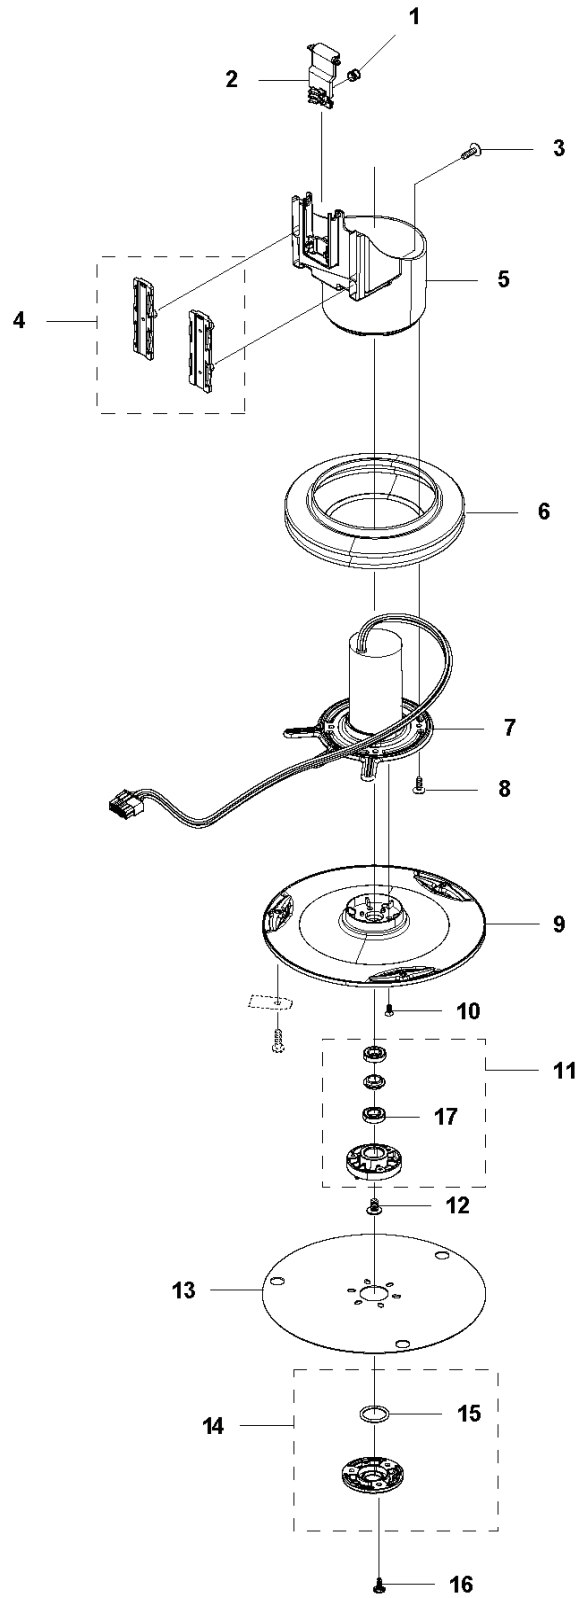

F AUTOMOWER 420
BLADE MOTOR & CUTTING EQUIPMENT

ROBOTIC LAWN MOWERS

PXM_REF	PXM_PARTNO	ARTIKELBESKRIVNING	PXM_REMARK		
1	580624401	FJÄDER	Spring	1	
2	579564601	LÄNK	Link	1	
3	575543314	SCREW	Screw	3	
4	581621801	LAGERSATS	Bearing KIT	1	
5	579564501	HUS	Housing	1	
6	579666403	BÄLG	Bellows	1	
7	587381401	MOTOR KPL	Cutting Motor ASSY	1	
8	575543314	SCREW	Screw	4	
9	598814401	KNIVDISK	Incl. screws. For 2020 models	1	
9	587378101	KNIVDISK	For 2019, 2018, 2017 & 2016 models	1	
10	535130502	SCREW	Fits to Cutting Disc 587378101	3	
10	590508701	SCREW	Fits to Cutting Disc 597282001	3	
11	588421702	LAGERHUS KPL	Bearing Housing ASSY	1	
12	535076001	SCREW	Screw	1	
13	597449801	HASPLÅT	From Serial Number 1946XXXXX	1	
13	587378001	HASPLÅT	Up to Serial Number 1945XXXXX	1	
14	587449601	TÄCKLOCKSSATS	Bearing Cover ASSY	1	
15	585297501	O-RING	O-Ring	1	
16	575543314	SCREW	Screw	3	
17	535075703	KULLAGER		1	11
17	593080801	KULLAGER	Tube 50 pcs	1