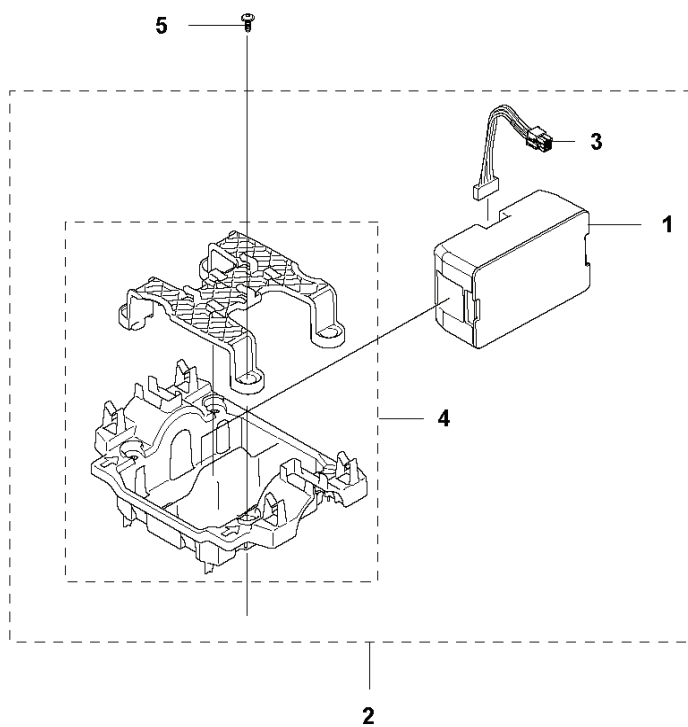

D1 AUTOMOWER 420 BATTERY SYSTEM

ROBOTIC LAWN MOWERS

PXM_REF	PXM_PARTNO	ARTIKELBESKRIVNING	PXM_REMARK		
1	589585201	BATTERI	Up to S/N 203581411, Obsolete. Refer to Service Bulletin B1210015A-07	1	
1	593247301	BATTERI	From S/N 203581412	1	2
2	529606801	BATTERI	Up to S/N 203581411, Battery kit: 1 Battery, 1 Wiring assy, 1 Holder assy	1	
3	591203601	KABLAGE KPL	From S/N 203581412, use with battery 593247301	1	2
4	580609602	HÅLLARE	Up to S/N 203581411, use with Battery 589585201	1	
4	596494701	HOLDER KIT	From S/N 203581412, use with battery 593247301	1	2
5	574450101	SKRUV ITXPANT		5	
6	580682901	HÅLLARE	Up to S/N 203581411, use with Battery 589585201	7