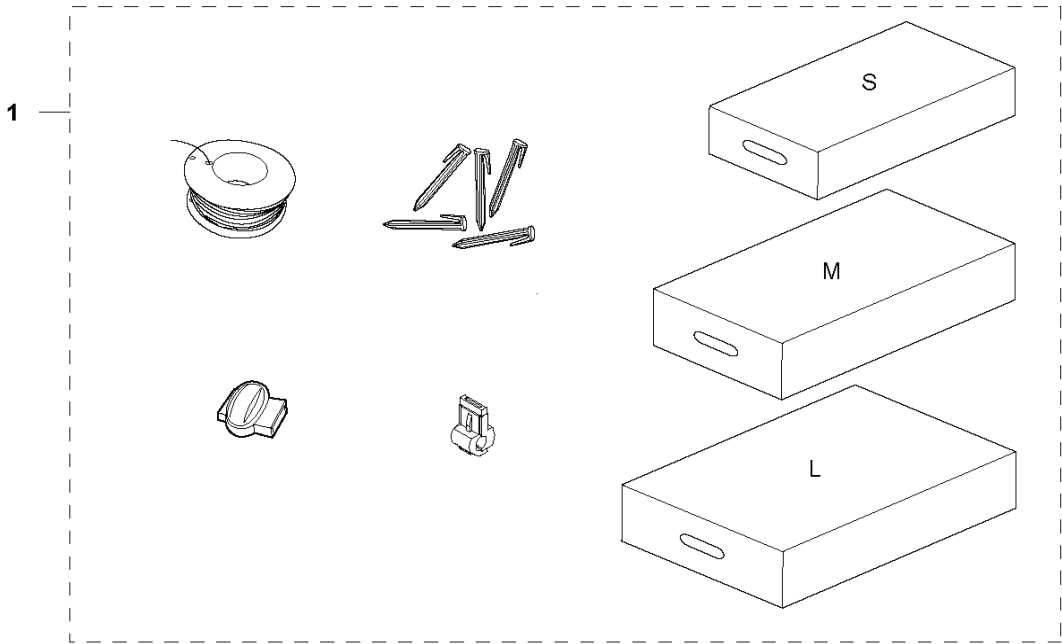

H AUTOMOWER 420 INSTALLATION ACCESSORIES

ROBOTIC LAWN MOWERS

PXM_REF	PXM_PARTNO	ARTIKELBESKRIVNING	PXM_REMARK		
1	967623601	INSTALLATION KIT	Installation KIT S: Wire (150 m), Staples (300 pcs), Connectors (3 pcs), Couplers (5 pcs)	1	
1	967623602	INSTALLATION KIT	Installation KIT M: Wire (250 m), Staples (400 pcs), Connectors (3 pcs), Couplers (5 pcs)	1	
1	967623603	INSTALLATION KIT	Installation KIT L: Wire (400 m), Staples (600 pcs), Connectors (5 pcs), Couplers (5 pcs)	1	
2	535129001	KOPPLING	Loop Wire Connector	1	
2	577864801	KOPPLING	Loop Wire Connectors, Blister Pack, 5pcs	1	
2	535129002	KOPPLING	Loop Wire Connector, Blister Pack, 100 pcs	1	
3	501980201	KOPPLING	Coupler	1	
3	577864701	KOPPLING	Couplers, Blister Pack, 5 pcs	1	
3	501980203	KOPPLING	Couplers, 100 pcs	1	
4	577864201	KLAMMER	Staples, 85 mm, Blister Pack, 100 pcs	1	
4	583973401	KLAMMER	Staples, 85 mm, 100 pcs	1	
5	580662002	VAJER	Wire (150 m)	1	
5	577864302	VAJER	Wire Blister Pack, (50 m)	1	
5	577864301	VAJER	Wire Blister Pack, (150 m)	1	
6	580662001	VAJER	Wire (250 m)	1	
7	593297701	VAJER	Wire Pro 300m	1	
8	522914101	VAJER	Wire (500 m, ~3.4 mm)	1	
9	580662004	VAJER	Wire (800 m)	1	
10	590442301	POWER SUPPLY	Transformer (EU)	1	
10	590442302	DRIVENHET	Transformer (UK/IRL)	1	
10	590442303	DRIVENHET	Transformer (CH)	1	
10	590442305	DRIVENHET	Transformer (AU/NZ)	1	
11	544177501	MÄTTBAND	Measuring Tape	1	
12	577864603	BLADE SET	Long Life Safety Blades, Blister Pack, 9 pcs	1	
12	577606505	BLADE SET	Long Life Safety Blades, 45 pcs	1	
12	577606604	BLADE SET	Long Life Safety Blades, 300 pcs	1	
15	579825101	KABLAGE KPL	Low Voltage Cable 20 meter	1	
17	579825104	KABLAGE KPL	Low Voltage Cable (5 m)	1	
16	579825102	KABLAGE KPL	Low Volt Cabel 10 meter	1	
17	579825103	KABLAGE KPL	Low Volt Cabel 3 meter	1	
18	575238601	SCREW KIT	Screw KIT, 6 pcs	1	
18	597435801	SCREW	For 2020 models, 6 pcs+Key.	1	
18	577864901	SCREW	For 2019, 2018, 2017 & 2016 models	1	
19	586277901	ETIKETT	Sticker Cable Markers, 10 pcs	1	
20	579571201	DEKAL	Label Alarm	1	
21	590855001	LÅDA	Cable Connector Protection	1	
22	596339801	VERKTYG	Bit for Automower blades MOQ 5 pcs	1