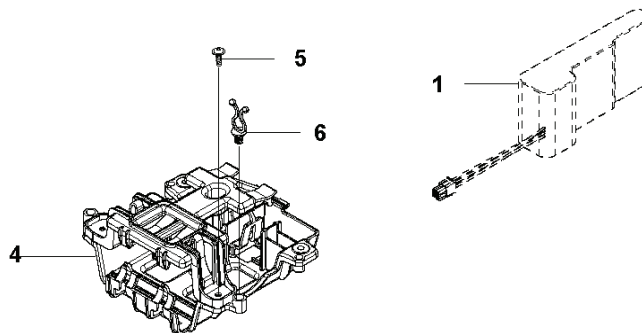

D1 AUTOMOWER 420 BATTERY SYSTEM

ROBOTIC LAWN MOWERS

PXM_REF	PXM_PARTNO	ARTIKELBESKRIVNING	PXM_REMARK		
1	589585201	BATTERI	Up to S/N 203581411, Obsolete. Refer to Service Bulletin B1210015A-07	1	
1	593247301	BATTERI	From S/N 203581412	1	2
2	529606801	BATTERI	Up to S/N 203581411, Battery kit: 1 Battery, 1 Wiring assy, 1 Holder assy	1	
3	591203601	KABLAGE KPL	From S/N 203581412, use with battery 593247301	1	2
4	580609602	HÅLLARE	Up to S/N 203581411, use with Battery 589585201	1	
4	596494701	HOLDER KIT	From S/N 203581412, use with battery 593247301	1	2
5	574450101	SKRUV ITXPANT		5	
6	580682901	HÅLLARE	Up to S/N 203581411, use with Battery 589585201	7