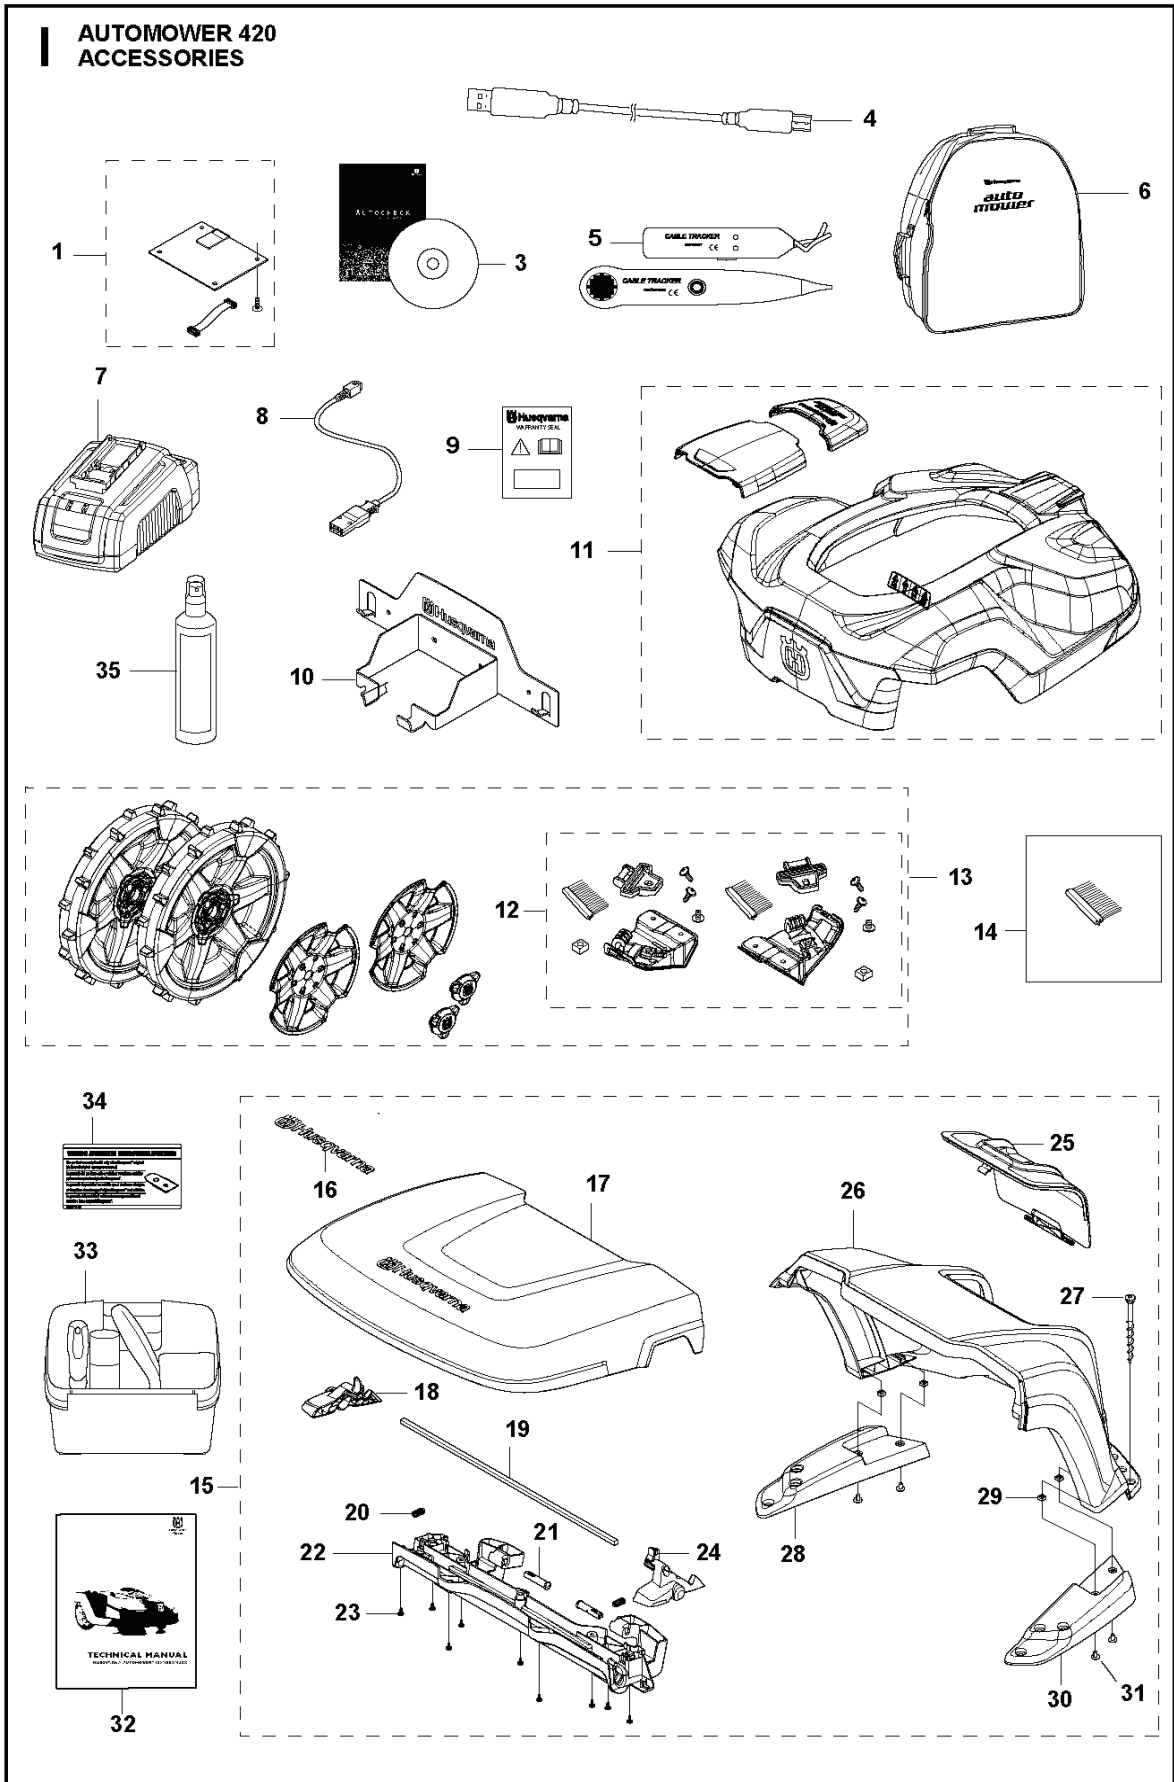

**AUTOMOWER 420
ACCESSORIES**

ROBOTIC LAWN MOWERS

PXM_REF	PXM_PARTNO	ARTIKELBESKRIVNING	PXM_REMARK		
1	586662309	GPS MODULE	AM Connect.KIT. From 2016 models	1	
1	586662307	GPS MODULE	AM Connect. KIT, Up to 2015 models - all markets. From 2016 models -	1	
3	577858103	DVD	DVD Autocheck EXP	1	
4	577518102	KABEL	Service Cable (USB)	1	
5	577606801	TESTUTRUSTNING	Interruption Detector	1	
6	522916701	VÄSKA	Bag	1	
7	588408401	BATTERILADDARE	Quick Charger with Battery Test	1	
8	588202601	KABLAGE KPL	Cable Quick Charger	1	
9	580689502	DEKAL	Warranty Seal 1pcs	1	
10	585019702	WALL HANGER	Wall Hanger	1	
11	580965602	BODY KIT	Body KIT White	1	
12	581903102	BORSTSATS	Brush KIT incl. Brush, 6 pcs	0	
13	581889702	WHEEL KIT	Rear Wheel KIT incl. Brush KIT	1	
14	581982002	BORSTSATS	Brush, 6 pcs	1	
15	585019401	HUS	House KIT	1	
16	577469001	DEKAL	Decal	1	
17	586885801	KIT	Cover Lid	1	
18	585324002	HANDTAG	Handle Left	1	
19	585324101	STÅNG	Steel Rod	1	
20	580511401	FJÄDER	Spring	2	
21	585341501	GÅNGJÄRNSPINNE	Hinge Pin	2	
22	585341601	BALK	Beam	1	
23	575543314	SCREW	Screw	9	
24	585324001	HANDTAG	Handle Right	1	
25	585323601	LUCKA	Hatch	1	
26	585323401	KÅPA	Cover Base	1	
27	575238601	SCREW KIT	Screw KIT, 6 pcs	1	
28	585323802	STÖD	Support Base Left	1	
29	503226601	MUTTER 4-KANT	Square Nut	4	
30	585323801	STÖD	Support Base Right	1	
31	535129303	SKRUV IHANM	Screw	4	
33	590855101	SATS	Maintenance and cleaning kit	1	
34	591374101	DEKAL	Original Parts Sticker	1	
34	591374102	DEKAL	Original Parts Sticker	1	
34	591374103	DEKAL	Original Parts Sticker	1	
35	593967901	SPRAY		1